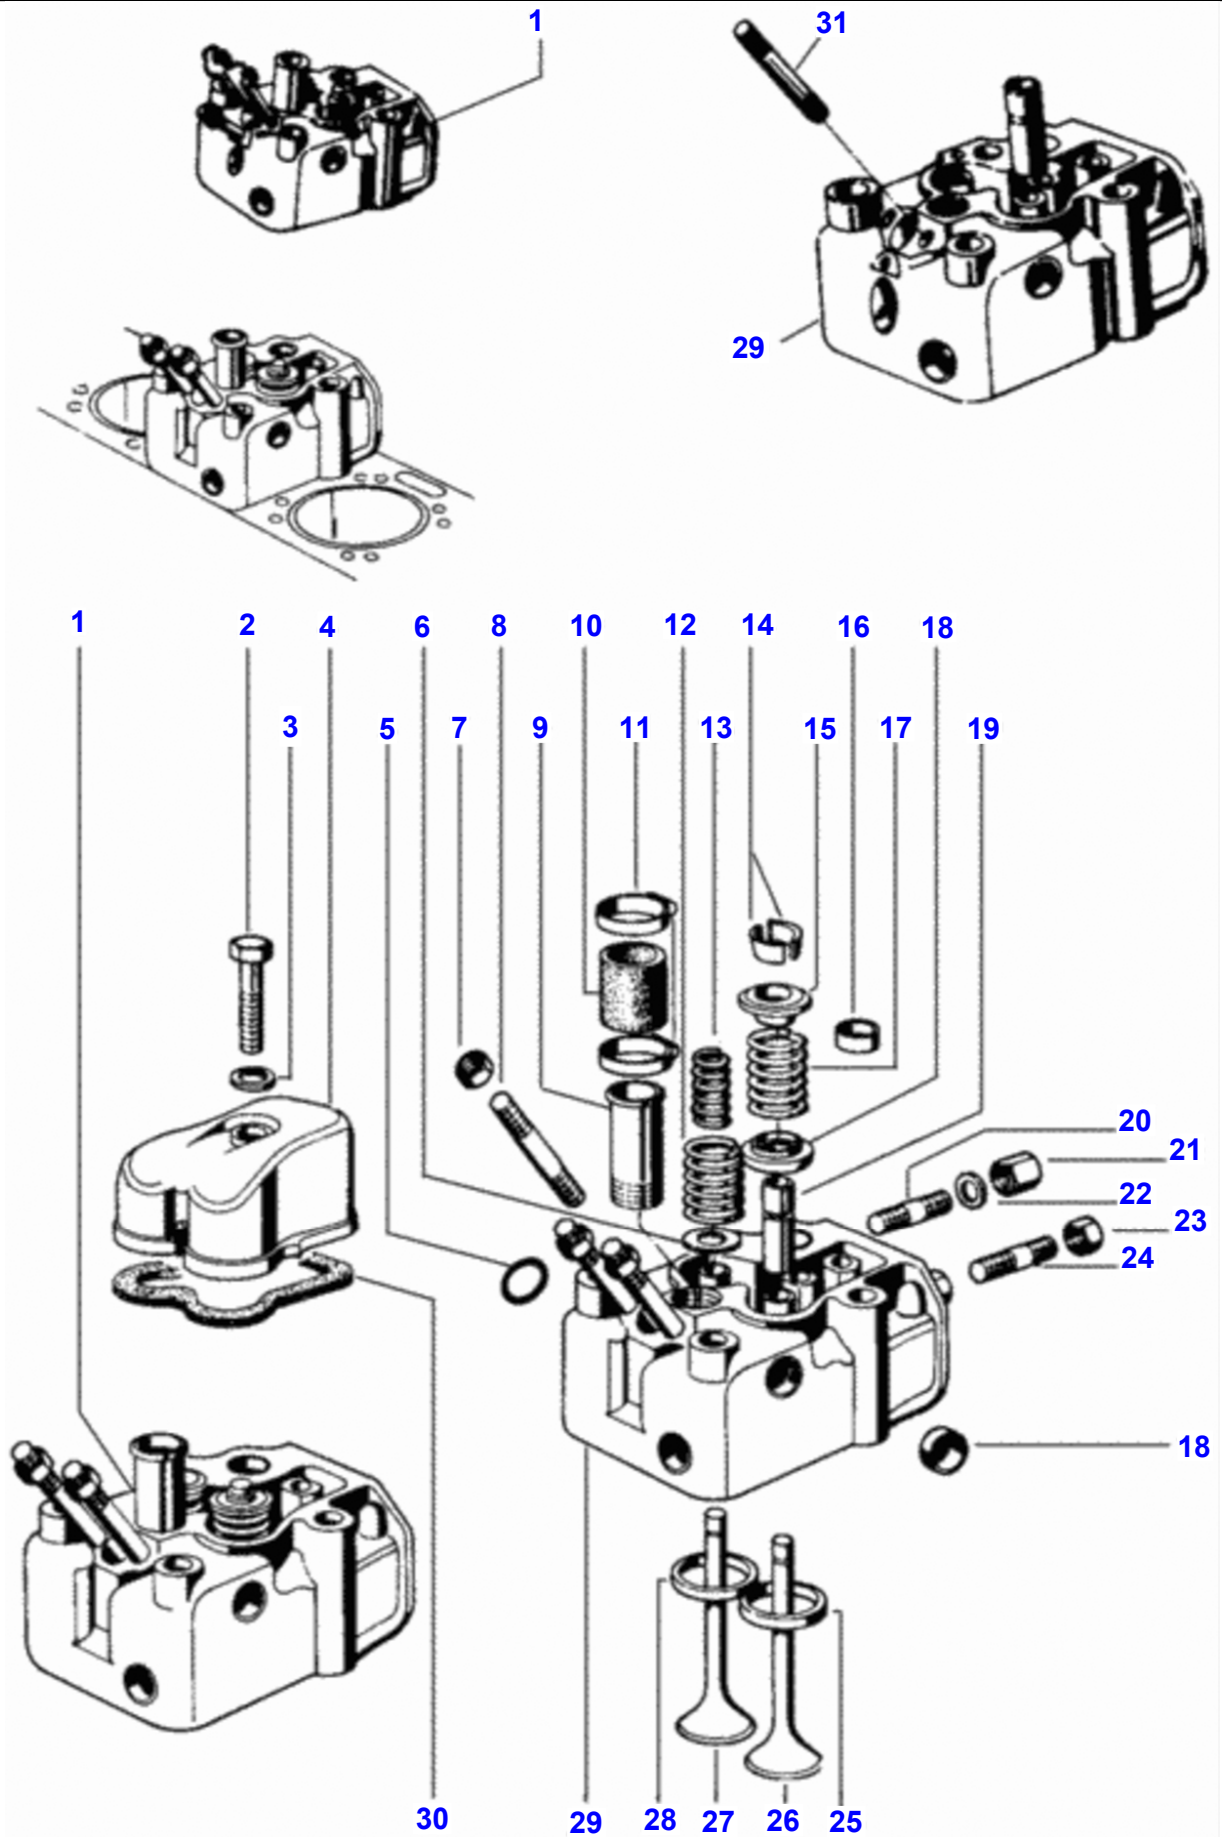

Front Cover And Flywheel Housing

Item	Part Number	Qty	Description
1	V115750	1	Front Cover
2	V111630	1	Nut
3	V111640	1	Gasket
4	V111600	1	Protector Plate
5	V116990	1	Filler Cap
6	V127740	1	Rubber Ring
7	V148750	1	Flywheel Housing
8	V117030	12	Washer
9	V118470	12	Bolt
10	V117050	6	Spring Washer
11	V149150	6	Bolt
12	V111530	1	Gasket
13	V111510	1	Rear Cover
14	V116890	10	Washer
15	V117190	10	Bolt M8X35Mm
16	V111520	1	Seal
17	V117090	4	Bolt
18	VJD3108	13	Washer
19	V117100	1	Bolt
20	V111660	3	Bolt
21	V111500	1	Bolt
22	V141710	1	Seal Washer
23	V111560	1	Seal
24	V117810	1	Rubber Ring
25	V116890	2	Washer
26	VHA6323	2	Screw
27	V115840	1	Seal Cover
28	V117820	1	Timing Indicator
29	V111630	1	Nut
30	V117120	5	Bolt
31	V111570	1	Breather Cover
32	V111340	1	O-Ring
33	V111590	1	Dog
35	VGP3918	1	Clamp
36	V115770	1	Hose
37	VHA6322	1	Screw
38	VJD0408	1	Washer
39	V224510	1	Clamp
40	V136070	1	Hose
41	VGP3918	2	Clamp
42	V136050	1	Breather Cover
43	V136040	1	Bracket
44	V136020	1	Breather Filter

1280R TRACTOR (BR) - C128003
0000694