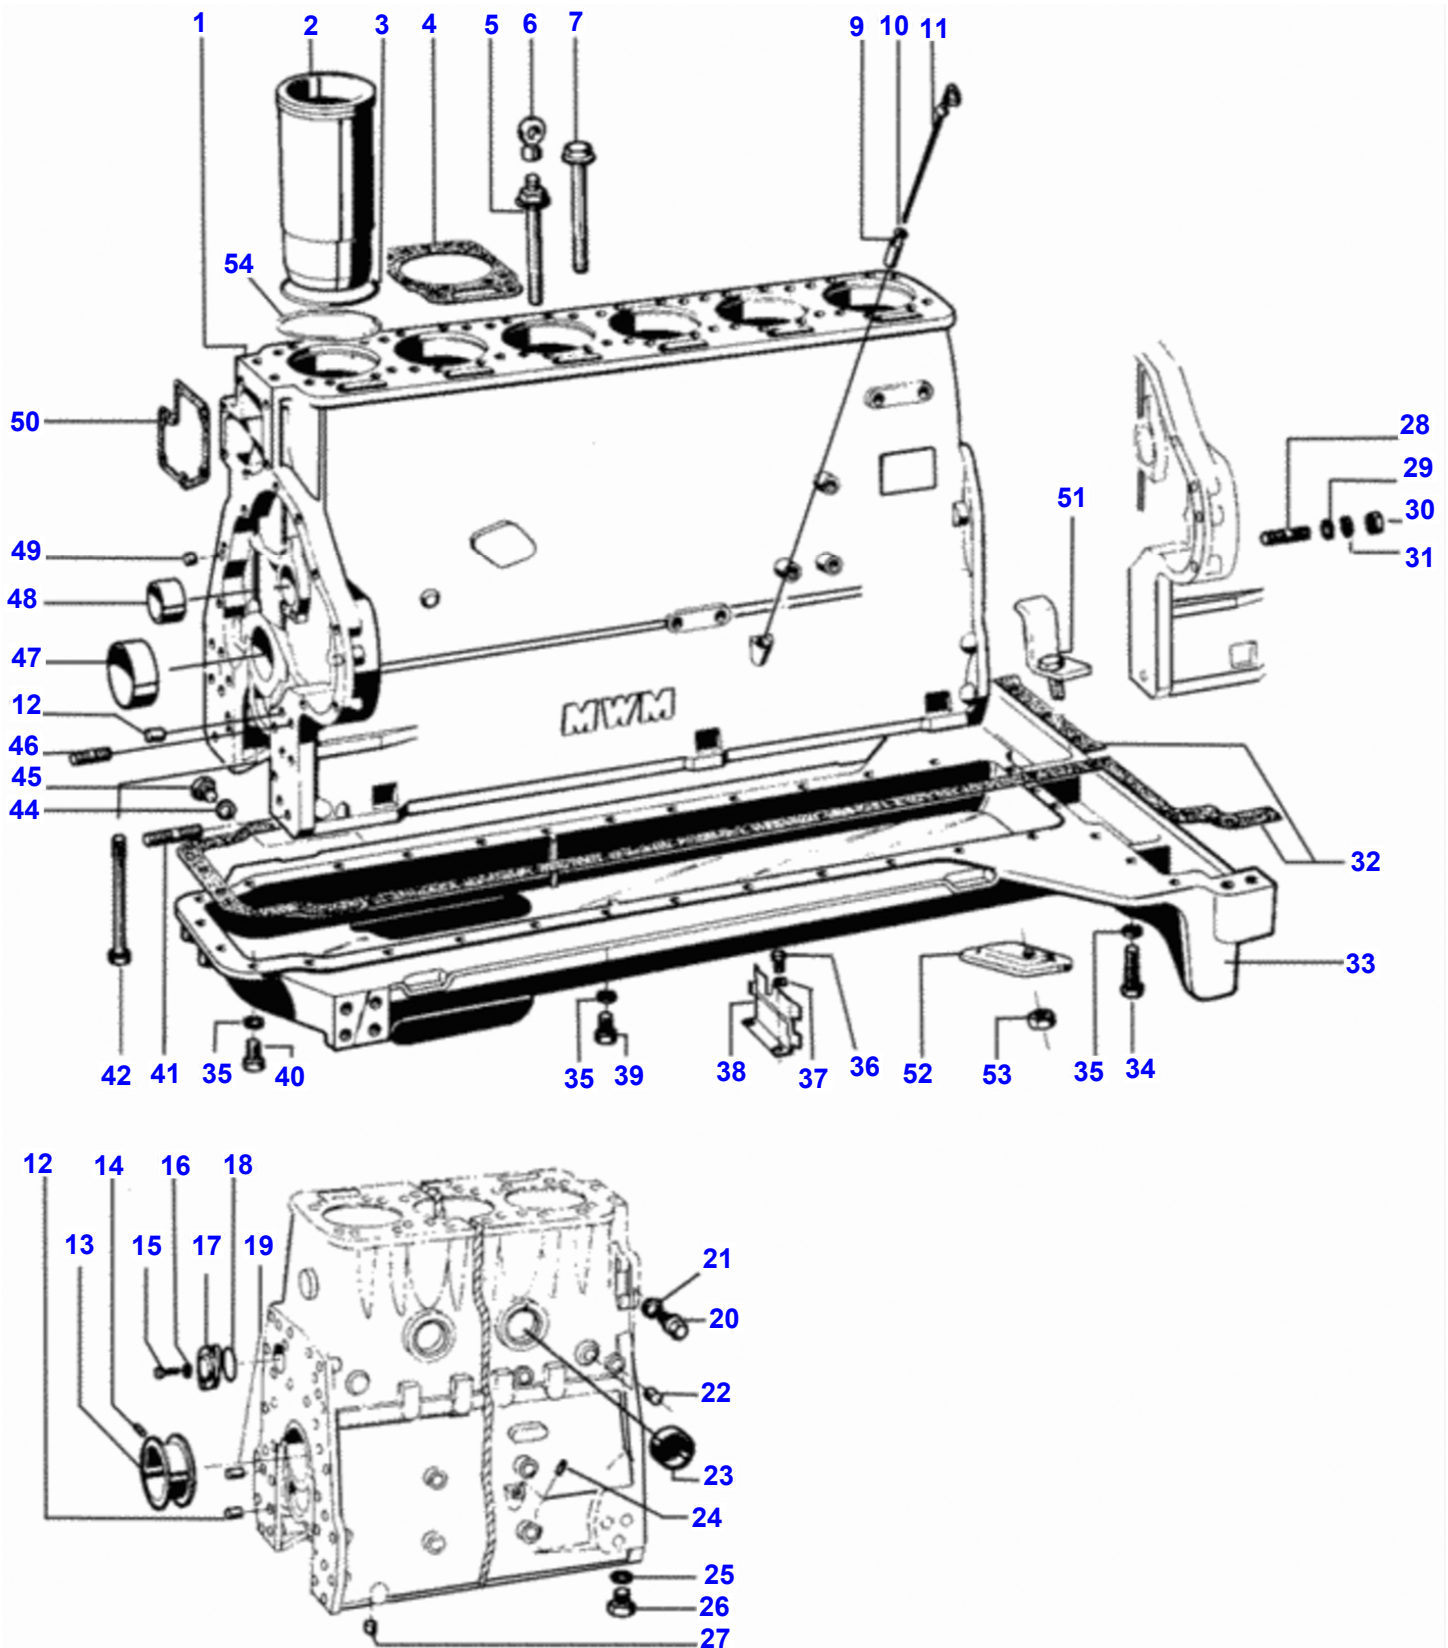

1280R TRACTOR (BR) - C128003
00000690