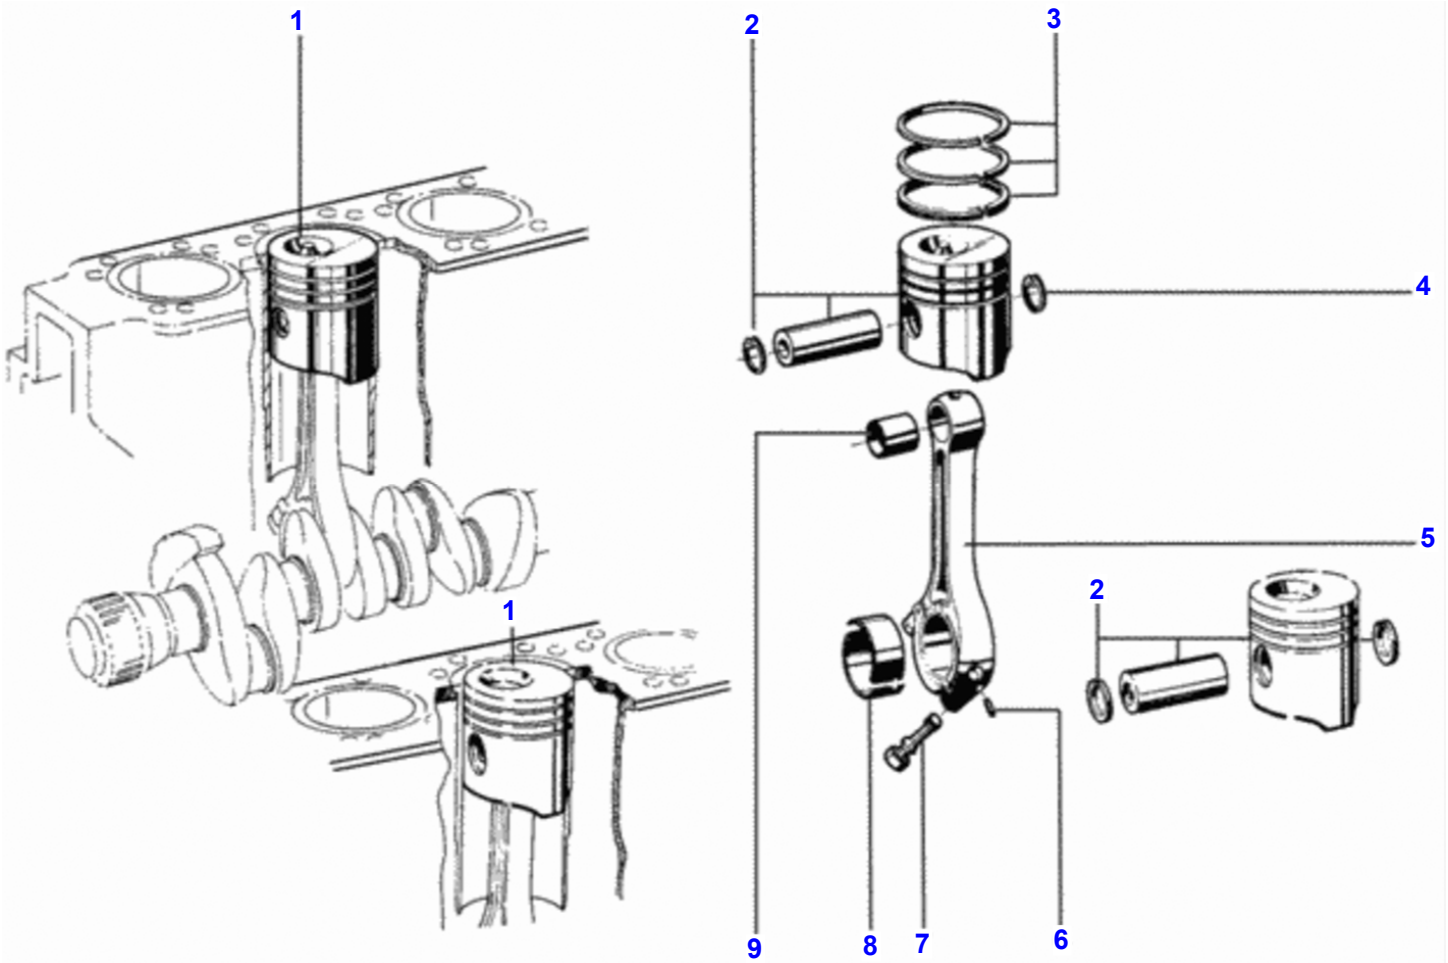

Crankshaft Mechanism

Item	Part Number	Qty	Description	Comments
1	V81364300	1	Complete	
2	V142390	6	Pad	
3	V111920	8	Bolt	
4	V222340	1	Flywheel	
5	V81205100	1	Flywheel	
6	V111880	6	Bolt	
7	V111800	1	Gear	
8	V137580	1	Bush	
9	V111890	1	Dust Deflector	
10	V81290700	1	Vibration Damper	
11	V146050	1	Pulley	
12	V111880	4	Bolt	
13	V142780	1	Key	
14	VJD3110	6	Pressure Washer	
15	VHA9089	6	Screw	
16	V118680	1	Key	
17	V111900	1	Spacer Bushing	
18	V81205000	1	Flywheel	[A]

FOOTNOTE [A] FOR DOUBLE CLUTCH

1280R TRACTOR (BR) - C128003
0000698