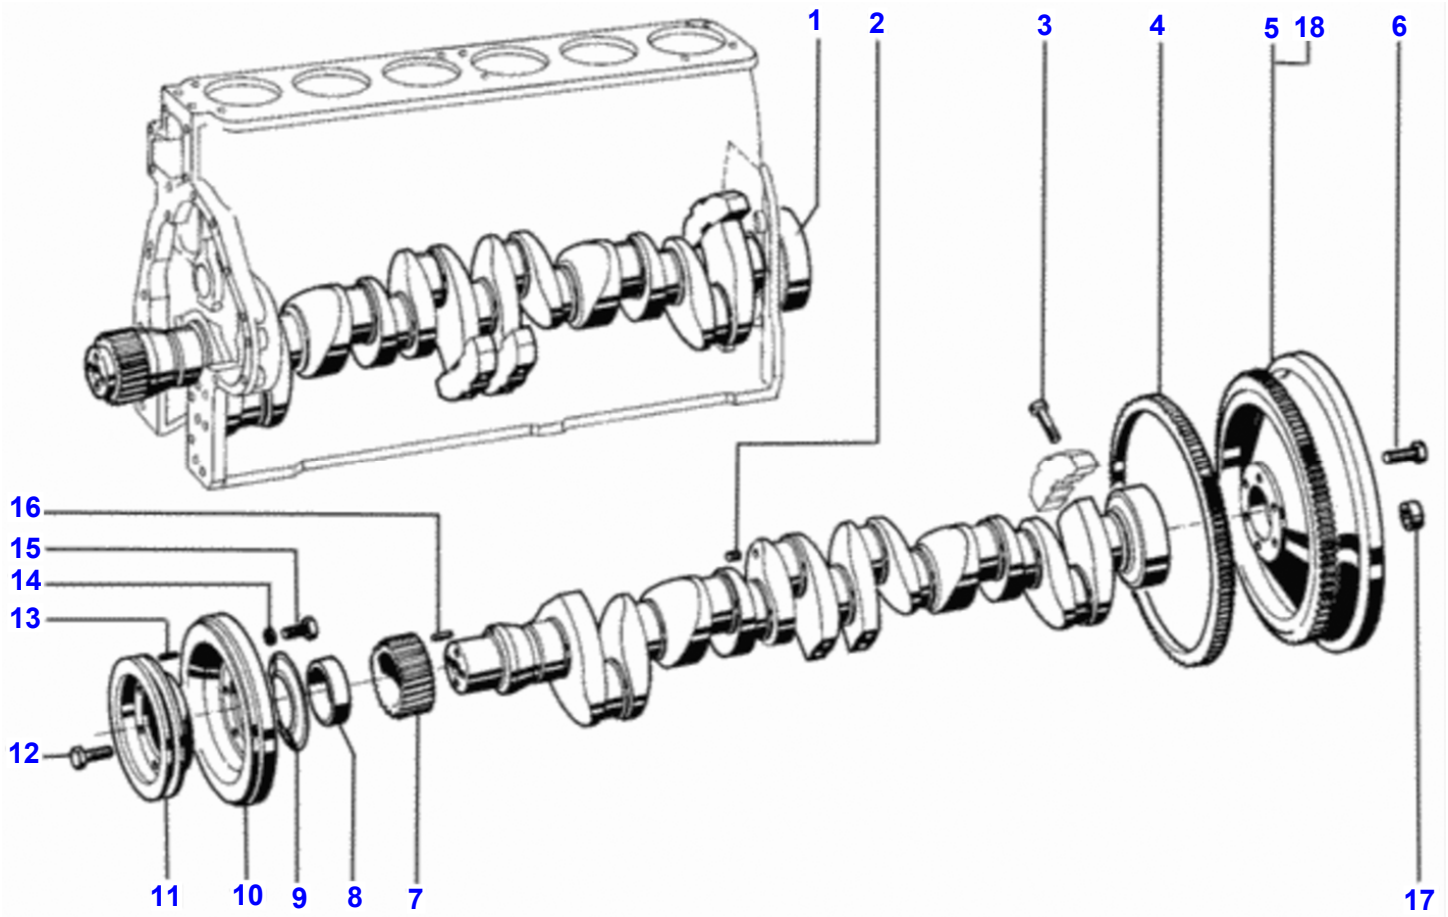

Valve Mechanism

Item	Part Number	Qty	Description	Comments
1	V80971500	1	Complete	
2	V81277000	1	Valve	1280R
	V80971600	1	Valve	1280
3	V112170	12	Adjusting Screw	
4	V112190	12	Circlip	
5	V112180	12	Rocker	
6	VJB1108	12	Nut	
7	V149370	12	Assy Rocker Arm	
8	V149350	6	Rocker	
9	V112201	12	Push Rod	
10	V117150	12	Bolt	
11	VJD3110	12	Pressure Washer	
12	V149360	6	Complete	
13	V112210	12	Rocker	
14	V115950	1	Setting Ring	
15	V112000	1	Gear	
16	V111990	1	Gear	
17	VJD3108	8	Washer	
18	V117190	4	Bolt M8X35Mm	
19	V80974600	4	Bolt	
20	V112020	1	Lock	
21	V112120	2	Bushing	
22	V112130	5	Bushing	

1280R TRACTOR (BR) - C128003
0000696