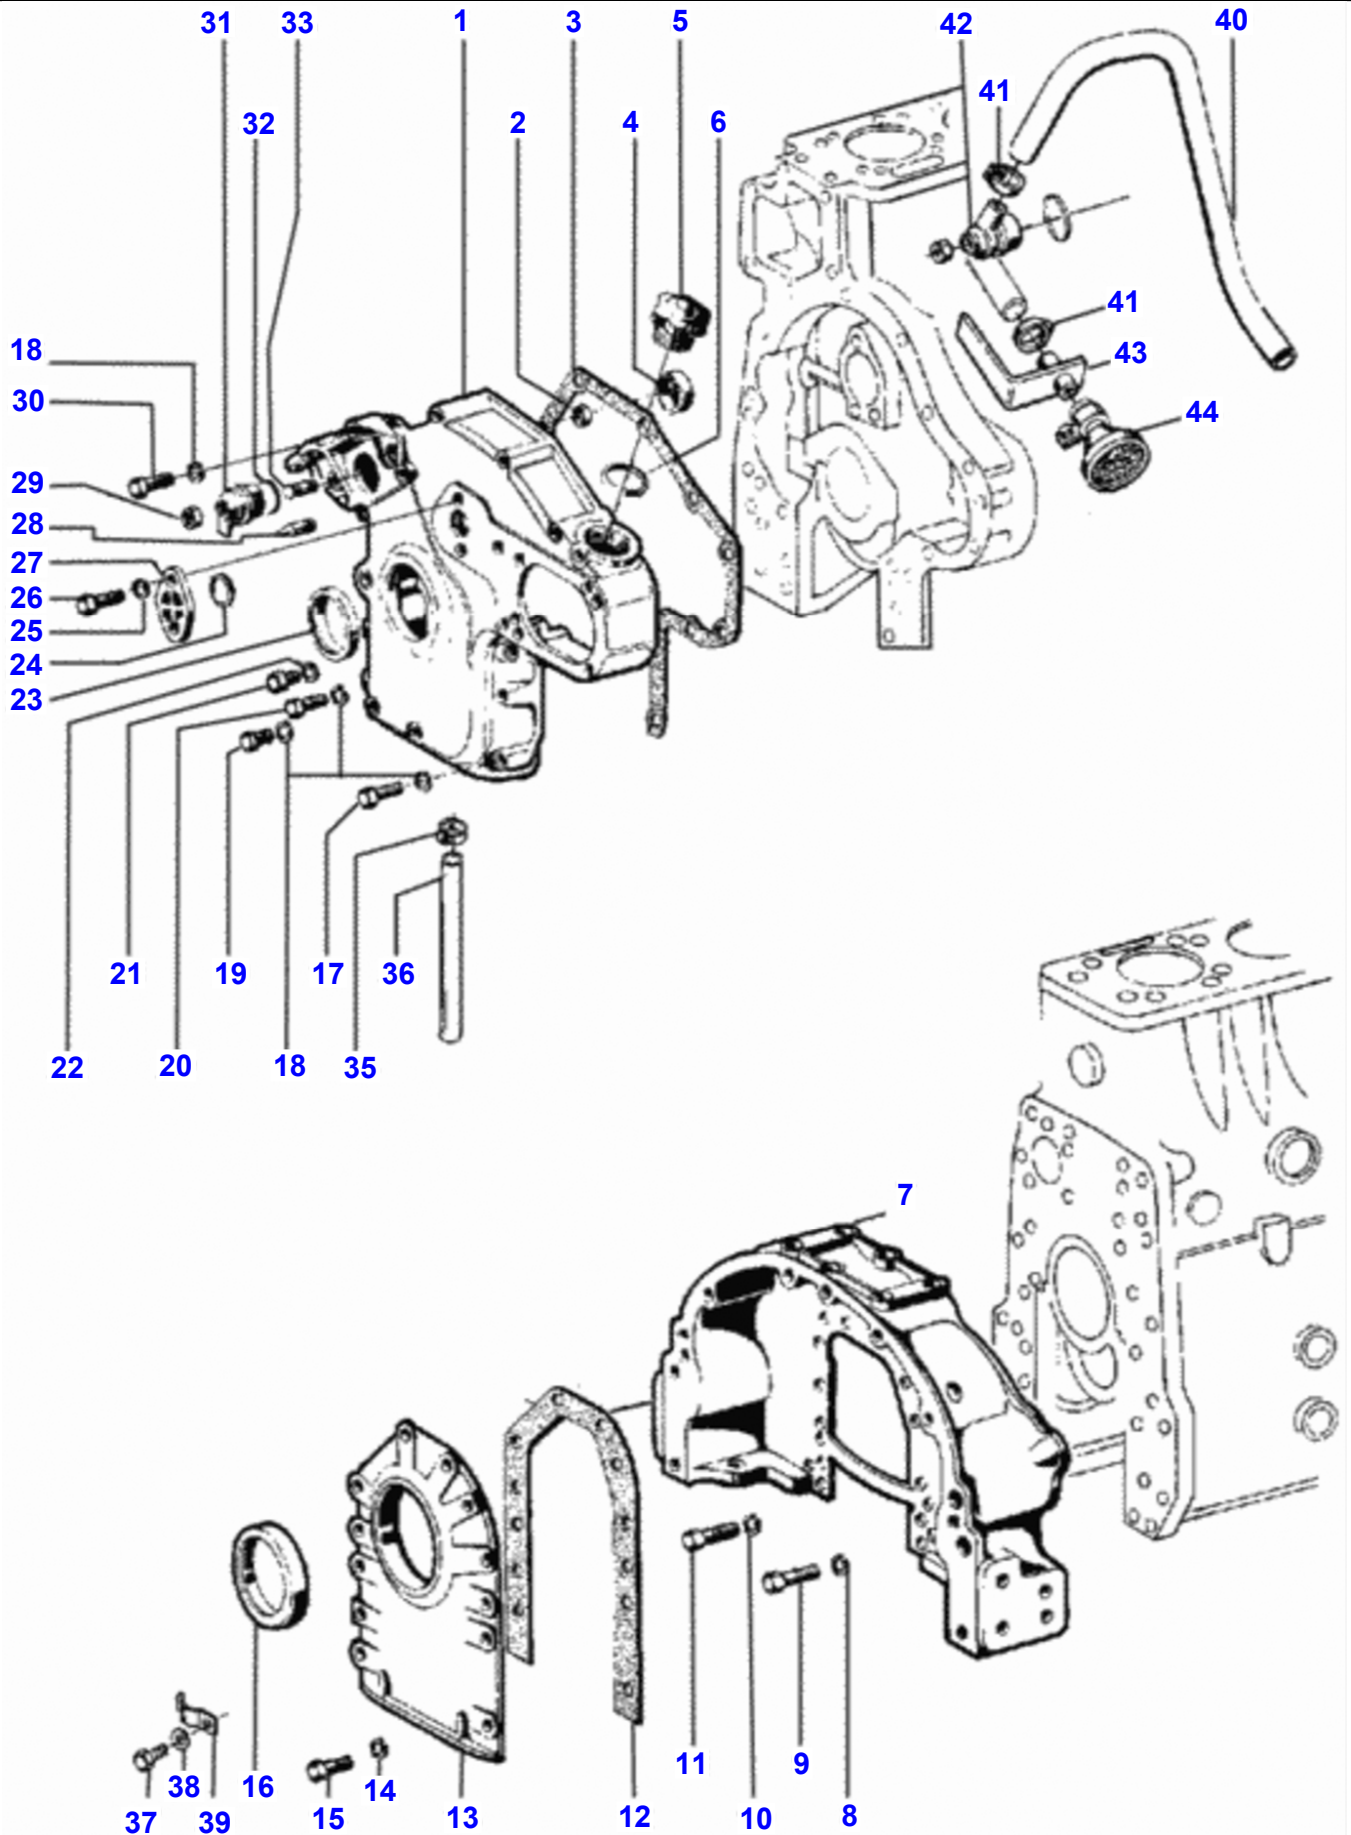

## Cylinder Block

Item	Part Number	Qty	Description	Comments
1	V81217200	1	Cylinder Block	1280
	V81299700	1	Cylinder Block	1280R
2	V116840	6	Cylinder Liner	
3	V149320	12	O-Ring	
4	V149300	6	Cylinder	
5	V111000	2	Cylinder	
6	V111140	2	Lift Ring	
7	V110990	22	Bolt	
9	V135890	1	Pipe	
10	V111210	1	O-Ring	
11	V135870	1	Dipstick	
12	V142730	4	Guide Pin	
13	V81284700	1	Big-End	
	V81298200	1	3Rd	
	V81298000	1	1St	
	V81298100	1	2Nd	
	V81298300	1	4Th	
14	V111030	7	Pressure Pin	
15	V117190	2	Bolt M8X35Mm	
16	V116890	2	Washer	
17	V146530	1	Seal Cover	
18	V117710	1	O-Ring	
19	V142740	2	Guide Pin	
20	V148730	1	Plug 3/8-18 Npsf	
21	V116310	1	Collet	
22	V141340	9	Pad	
23	V111450	5	Seal Cover	
24	V141350	1	Seal Cover	
25	V117730	1	Seal Washer	
26	V112700	1	Bolt	
27	V142370	2	Pad	
28	V116930	4	Dog	
29	V116940	4	Washer	
30	VJB1110	4	Nut	
31	V116950	4	Tooth Washer	
32	V115710	1	Gasket Sump	
33	V117740	1	Sump	
34	V120700	3	Bolt	
35	VJD3108	39	Washer	
36	V117760	2	Bolt	
37	VJD3108	2	Washer	
38	V115660	1	Balance Plate	
39	V117100	30	Bolt	
40	V117770	6	Bolt	
41	V111360	2	Dog	
42	V110990	14	Bolt	
44	V81288900	1	Seal Washer	
45	V81288800	1	Sump Plug	
46	V115720	4	Dog	
47	V111230	6	Slider Bearing	
	V111240	6	Slider Bearing	
	V111250	6	Slider Bearing	
	V111260	6	Slider Bearing	
	V111220	6	Big-End	
48	V110980	1	Bush	
49	V142360	3	Seal Pin	
50	V111120	1	Gasket	
51	V195810	1	Bracket	
52	V229600	1	Cover	
53	VJB1106	1	Washer	
54	V143930	1	Shim 0.05Mm	[A]
	V143960	1	Shim 0.20 Mm	[A]
	V143940	1	Shim 0.10 Mm	[A]
	V143950	1	Shim 0.15 Mm	[A]
999	V141100	1	Dipstick Kit	Ref. 9 e 10

1280R TRACTOR (BR) - C128003  
00000692