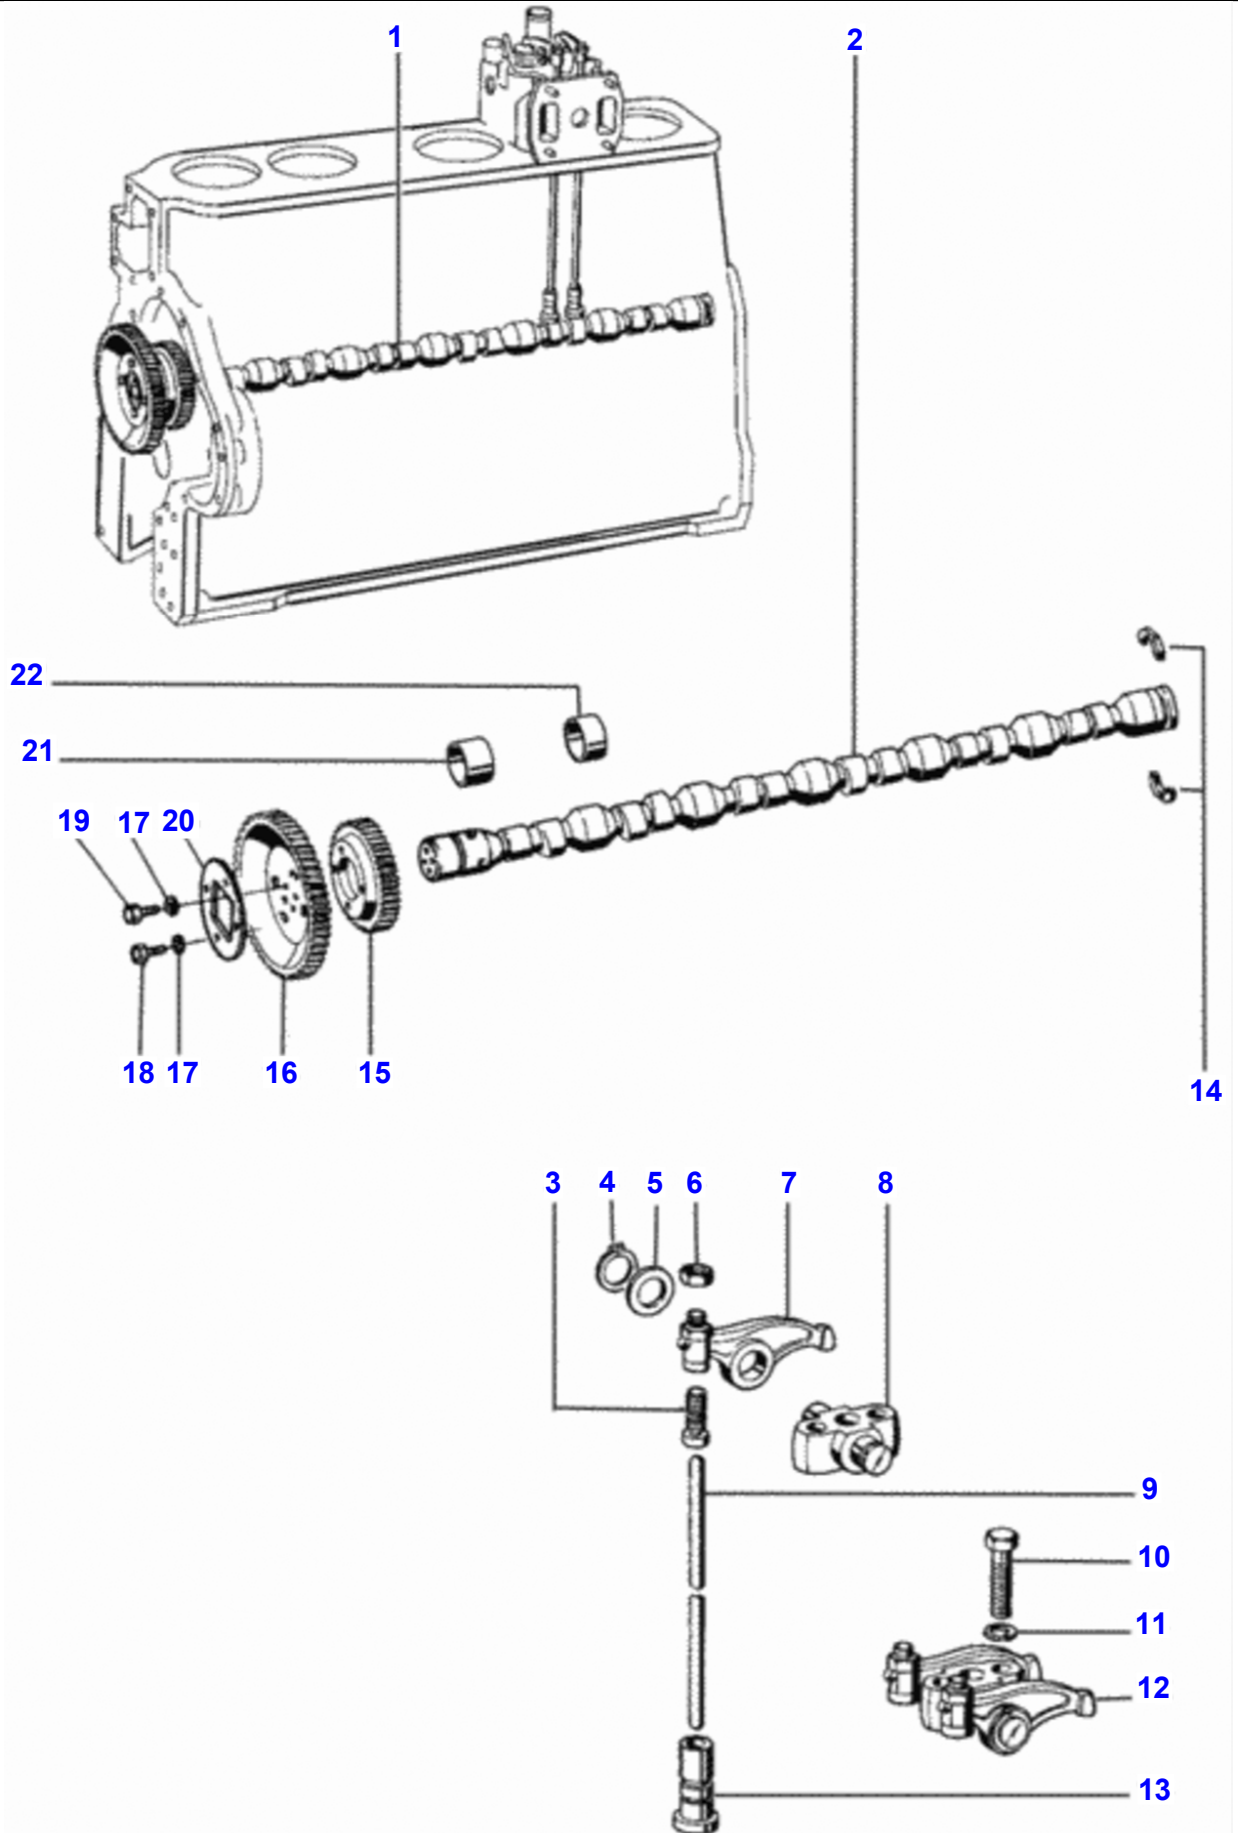

Cylinder Head

Item	Part Number	Qty	Description
1	V81173100	6	Complete
2	V121390	6	Bolt
3	V112620	6	Seal Washer
4	V149330	6	Valve Cover
5	V117300	6	O-Ring
6	V136320	6	Lower Disc
7	VJB1108	12	Nut
8	V142270	12	Dog
9	V112550	6	Pipe
10	V112570	6	Hose
11	VGP3918	12	Clamp
12	V136330	6	Outer Spring
13	V136340	6	Inner Spring
14	V116030	24	Valve Cotter
15	V112450	12	Upper Disc
16	V146330	30	Seal Cover
17	V116020	12	Valve Spring
18	V81348000	6	Specil
19	V117330	12	Valve Guide Std
	V81291200	12	Valve
20	V117350	12	Dog
21	V112540	12	Nut
22	V116080	12	Washer
23	V133670	12	Nut
24	V119220	12	Dog
25	V117360	6	Intake
26	V112430	6	Intake Valve
27	V112420	6	Exhaust Vale
28	V112510	6	Exhaust
29	V148940	6	Cylinder
30	V149340	6	Gasket
31	V140090	12	Dog

1280R TRACTOR (BR) - C128003
0000695