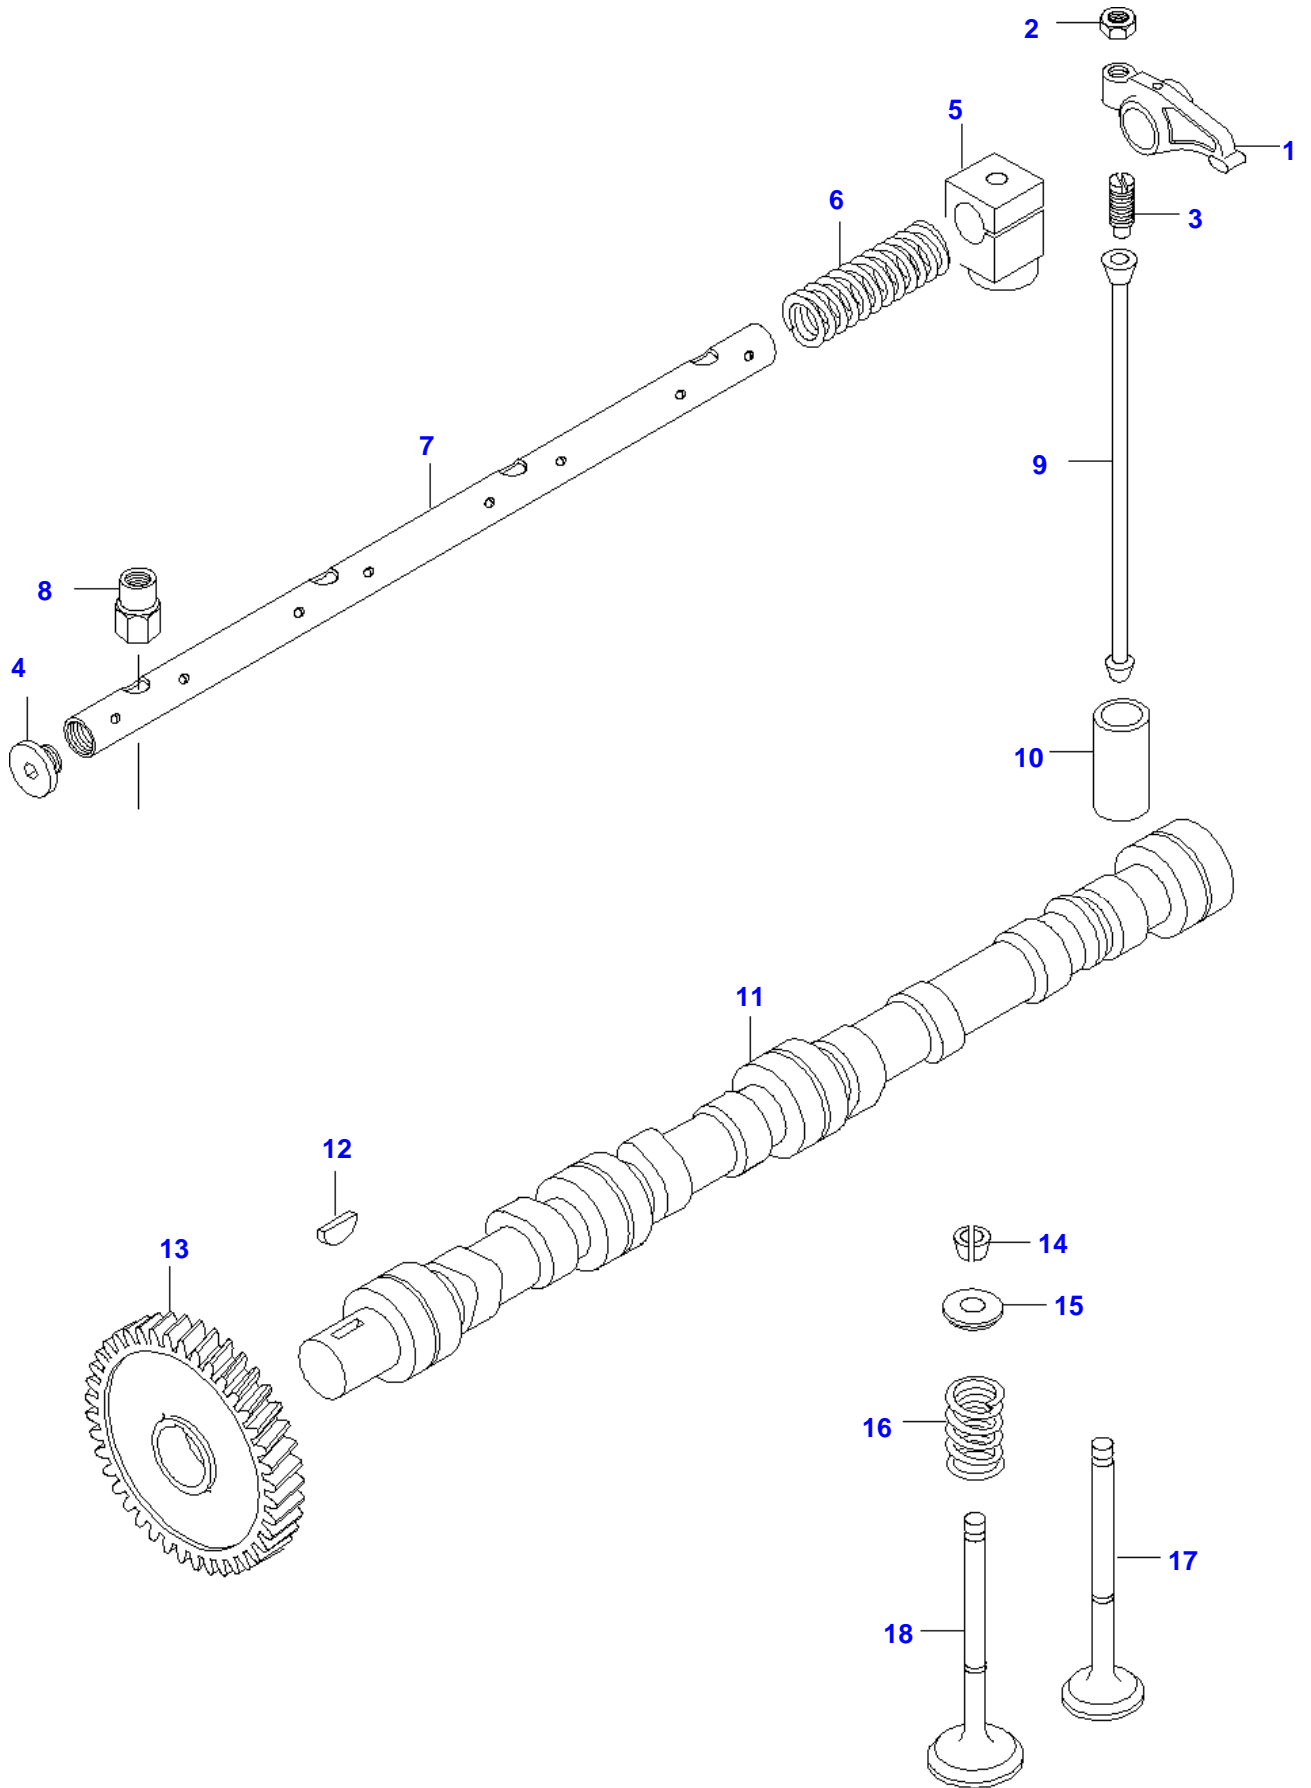

Item	Part Number	Qty	Description Comments
1	V836755383	1	CYLINDER
2	V836647601	8	GUIDE
3	V836647600	4	VALVE SEAT
4	V836647942	7	CUP PLUG
5	V836764156	1	CYLINDER HEAD GASKET S1
6	V836859104	20	HEXAGON FLANGE BOLT -K3333(M)
	V836859104	21	HEXAGON FLANGE BOLT K3334-(M)
7	V546901435	8	STUD BOLT
8	V836746361	1	VALVE ROCKER COVER
9	V836746362	1	VALVE ROCKER COVER GASKET S1
10	V528801780	4	HEX CAP SCREW
	VHA9089	4	SCREW VALTRA DO BRASIL
11	V836119855	4	WASHER
12	V836012841	4	RUBBER BUSHING S1
13	V846801900	4	STUD BOLT
14	V836655406	4	SLEEVE NUT
15	V836119837	1	HOSE COUPLER
16	V615881822	1	SEALING WASHER S1
17	V835329746	1	CABLE TIE
18	V836647835	1	LIFTING EYE EXTENSION
19	V836859110	2	NUT -K3333(M)
	V836859110	1	NUT K3334-(M)
20	V836859109	2	STUD BOLT -K3334(M)
	V836859109	1	STUD BOLT K3334-(M)
21	V836647814	1	RUBBER HOSE
22	V595959140	2	PIN
23	V836740854	1	CYLINDER HEAD
24	V836640252	1	LIFT EYE
25	V836659103	1	SPRING

900L TRACTOR (600-900 SERIES)
SPIMG-004-21-14