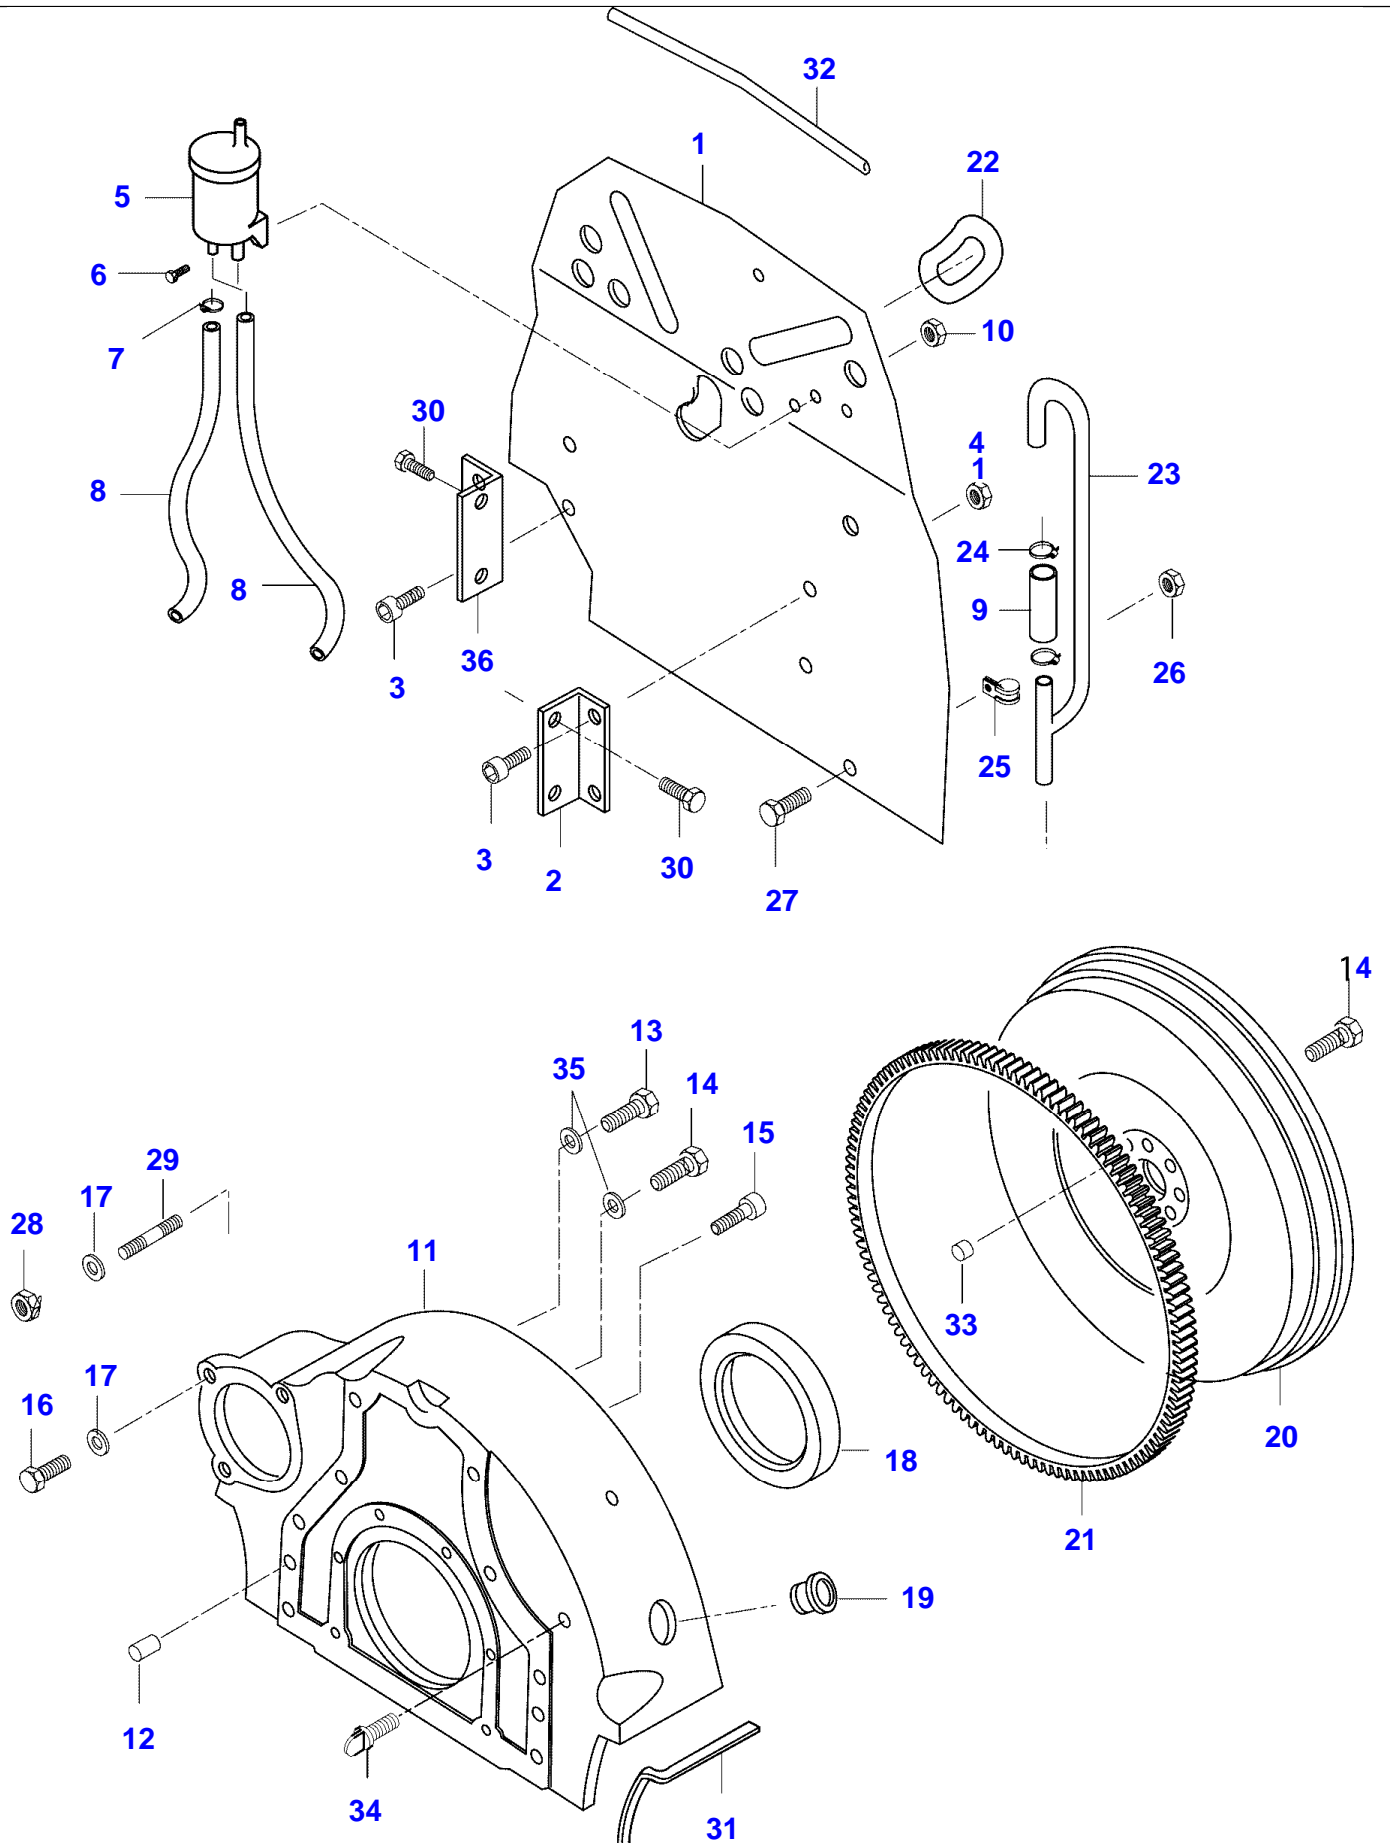

900L TRACTOR (600-900 SERIES)
SPIMG-004-21-06

Item	Part Number	Qty	Description Comments	Technical Specification
1	V836759277	1	BACKPLATE	
2	V836659279	1	BRACKET LEFT	
36	V836659278	2	BRACKET RIGHT	
3	V581804582	4	HEX SOCKET SCREW	
4	V504800800	4	NUT	
5	V835324375	1	RESERVOIR SEE PAGE 01-0011	
6	V528800762	2	HEX CAP SCREW	
7	V602066609	4	HOSE CLIP	
8	V836136702	2	RUBBER HOSE L=160 -J10181(M)	
	V836655792	2	RUBBER HOSE L=320 J10182-(M)	
9	V835328356	1	RUBBER HOSE L=40	
10	V510600502	2	NUT	
11	V836752443	1	FLYWHEEL HOUSING	
12	V598359850	2	PIN	
13	V581705440	2	HEX SOCKET SCREW	
14	V528702220	14	HEX CAP SCREW	
15	V581705030	6	HEX SOCKET SCREW	
16	V528801800	3	HEX CAP SCREW	
17	V500951000	3	SPRING WASHER	
18	V614500002	1	CRANKSHAFT SEAL S2	
19	V836428065	1	RUBBER PLUG D=38	
	V836007572	1	RUBBER PLUG D=25	
20	V836538043	1	FLYWHEEL	
21	V836014127	1	ANNULAR GEAR	
22	V836647731	1	GASKET -H4421(M)	
23	V836759585	1	PIPE SEE PAGE 01-0011	
24	V602066612	2	HOSE CLIP	
25	V602074610	2	HOSE CLIP	
26	V504600502	2	NUT	
27	V528800802	2	HEX CAP SCREW	
28	V504601000	3	NUT	
29	V546801800	3	STUD BOLT	
30	V528801760	2	HEX CAP SCREW	
31	V31085600	1	GASKET LEFT	
	V31085500	1	GASKET RIGHT	
32	V30229000	1	GASKET	L=1200MM
33	V836659527	1	GUIDE SLEEVE	
34	V836859311	1	PLUG	
35	V500951200	8	SPRING WASHER