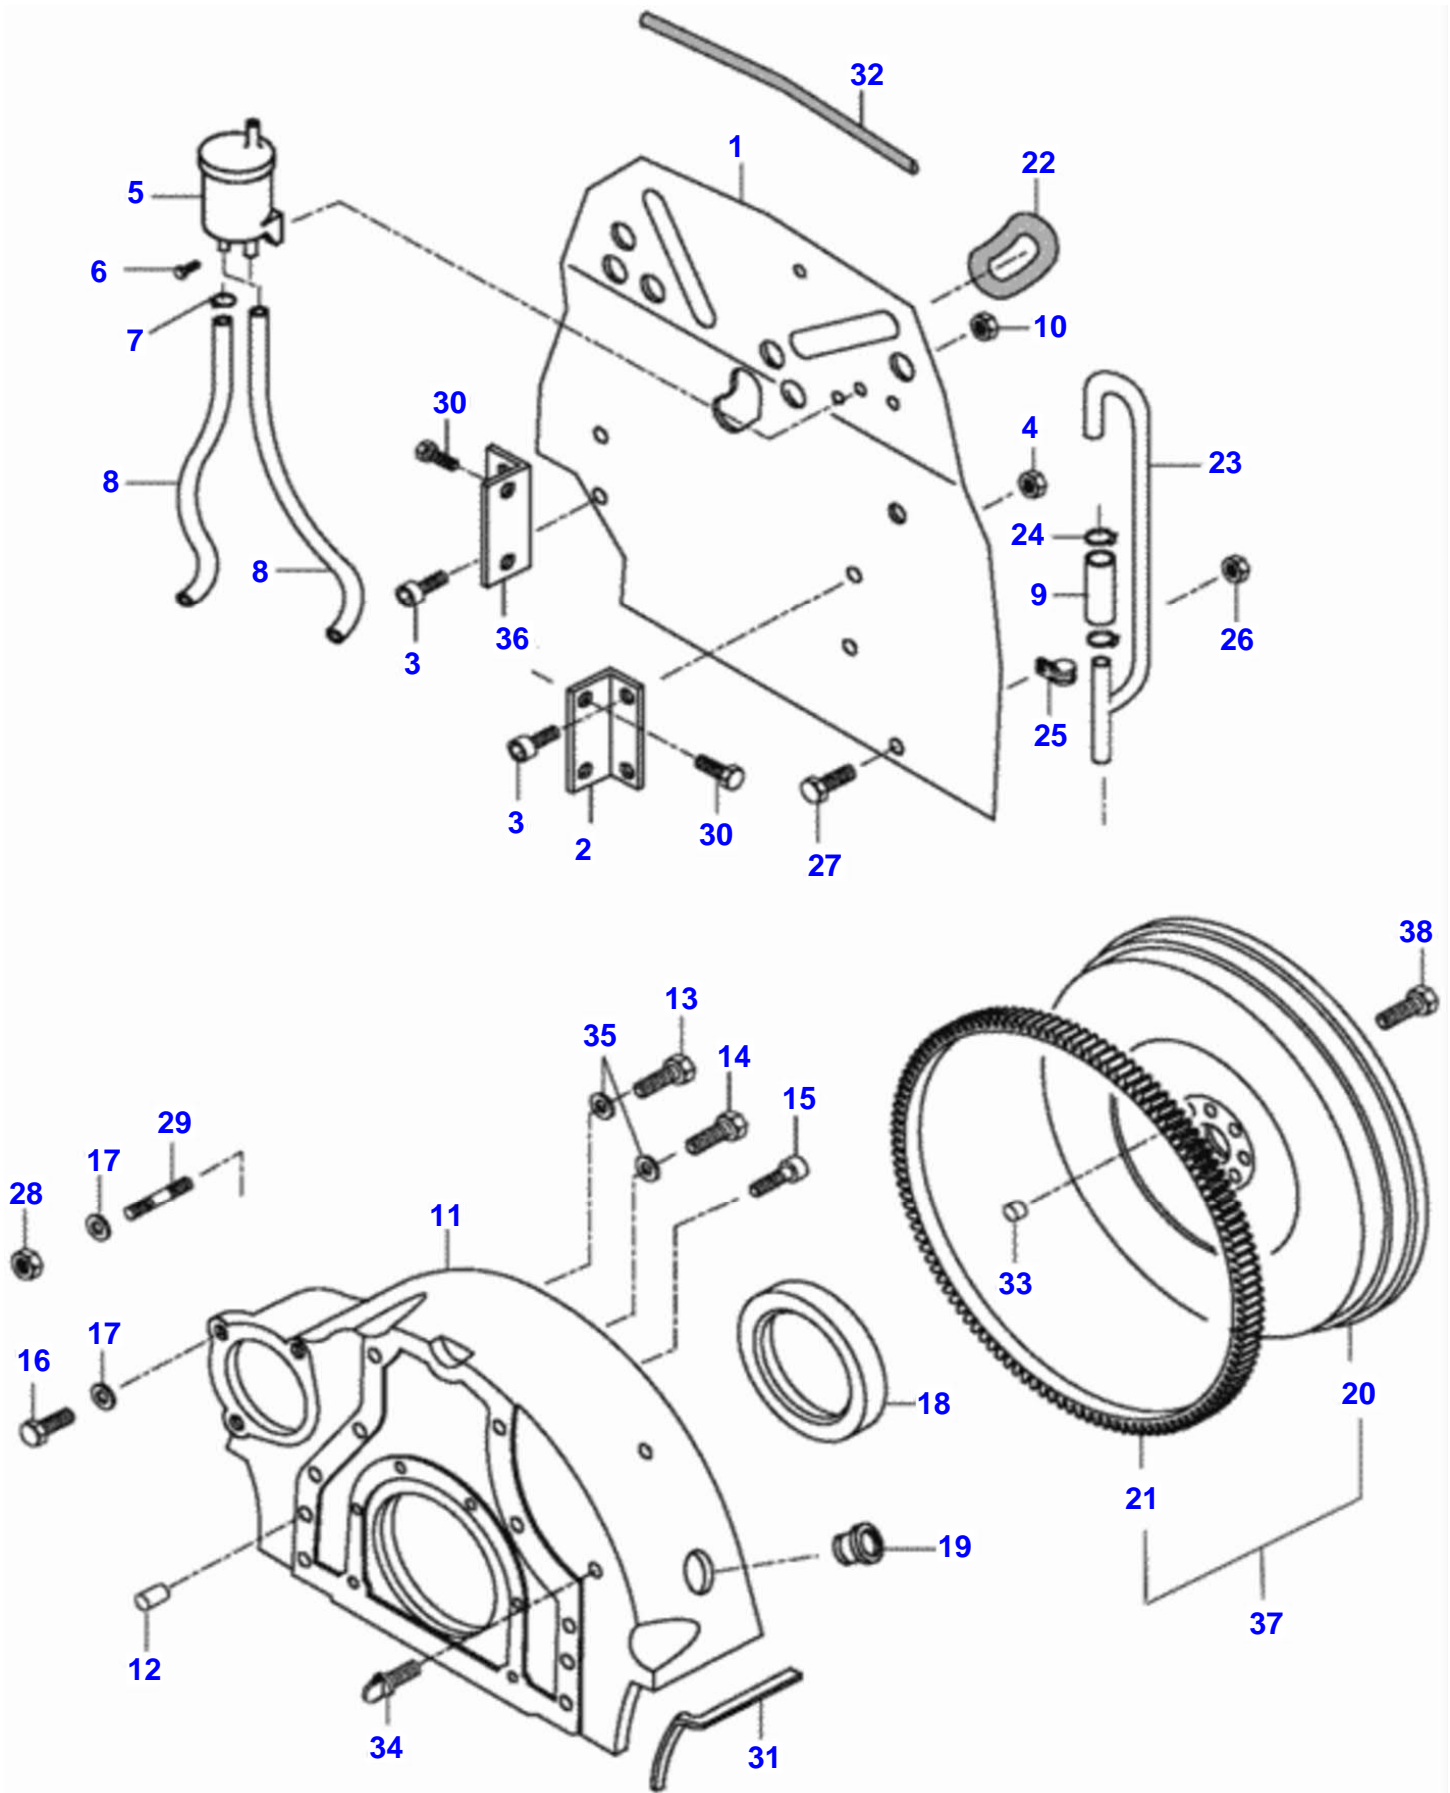

Flywheel And Gear Rim

Item	Part Number	Qty	Description	Comments
1	V836759277	1	Rear Plate	
	V836667303	1	Rear Plate	
2	V836659279	1	Left Support	
3	V581804582	4	Bolt	
4	V504800800	4	Nut	
5	V835324375	1	Reservoir	
6	V528800762	2	Bolt	
7	V602066609	4	Clamp	
8	V836655792	2	Rubber Pipe	
9	V835328356	1	Rubber Pipe	
10	V510600502	2	Nut	
11	V836752443	1	Housing	
12	V598359850	2	Pin	
13	V581705440	2	Bolt	
14	V528702220	14	Bolt	
15	V581705030	6	Screw	
16	V528801800	3	Screw	
17	V500951000	3	Washer	
18	V614500002	1	Seal	S2
19	V836007572	1	Plug	
20	V836538042	1	Flywheel	
21	V836117970	1	Starter Ring	Z=128
22	V836647731	1	Gasket	
23	V836759585	1	Pipe	
24	V602066612	2	Clamp	
25	V602074610	2	Clamp	
26	V504600502	2	Nut	
27	V528800802	2	Bolt	
28	V504601000	3	Nut	
29	V546801800	3	Dog	
30	V528801760	2	Bolt	
31	V31085600	1	Left Gasket	
32	V30229000	1	Gasket	
33	V836659527	1	Bush	
34	V836859311	1	Plug	
35	V500951200	8	Washer	
36	V836659278	2	Right Support	
37	V836538043	1	Flywheel	Ref. 20 e 21
38	V528902230	7	Screw