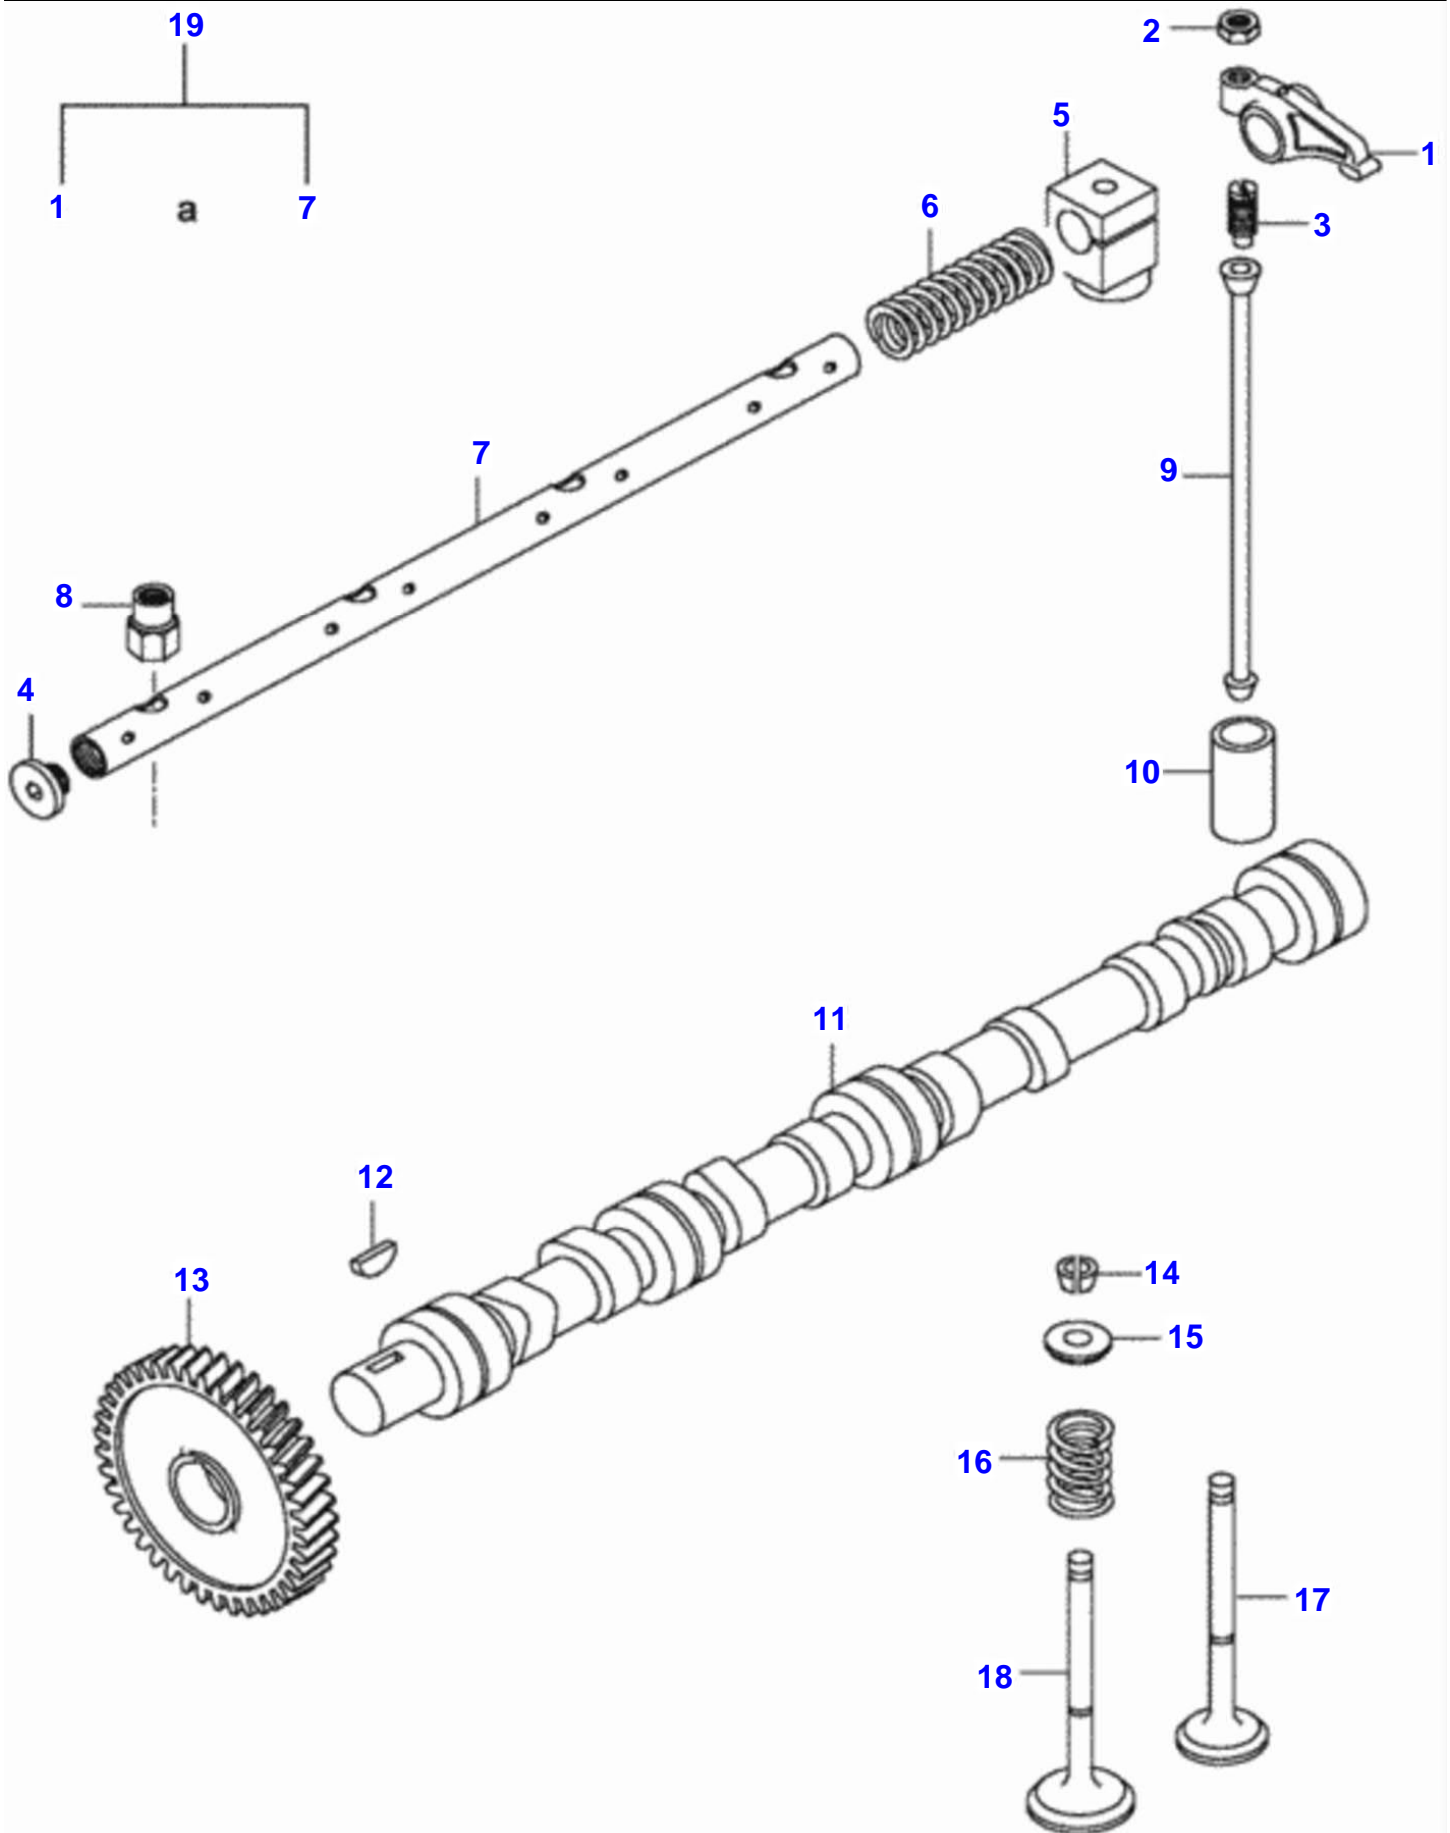

## Flywheel And Gear Rim

Item	Part Number	Qty	Description	Comments
1	V836759277	1	Rear Plate	
	V836667303	1	Rear Plate	
2	V836659279	1	Left Support	
3	V581804582	4	Bolt	
4	V504800800	4	Nut	
5	V835324375	1	Reservoir	
6	V528800762	2	Bolt	
7	V602066609	4	Clamp	
8	V836655792	2	Rubber Pipe	
9	V835328356	1	Rubber Pipe	
10	V510600502	2	Nut	
11	V836752443	1	Housing	
12	V598359850	2	Pin	
13	V581705440	2	Bolt	
14	V528702220	14	Bolt	
15	V581705030	6	Screw	
16	V528801800	3	Screw	
17	V500951000	3	Washer	
18	V614500002	1	Seal	S2
19	V836007572	1	Plug	
20	V836538042	1	Flywheel	
21	V836117970	1	Starter Ring	Z=128
22	V836647731	1	Gasket	
23	V836759585	1	Pipe	
24	V602066612	2	Clamp	
25	V602074610	2	Clamp	
26	V504600502	2	Nut	
27	V528800802	2	Bolt	
28	V504601000	3	Nut	
29	V546801800	3	Dog	
30	V528801760	2	Bolt	
31	V31085600	1	Left Gasket	
32	V30229000	1	Gasket	
33	V836659527	1	Bush	
34	V836859311	1	Plug	
35	V500951200	8	Washer	
36	V836659278	2	Right Support	
37	V836538043	1	Flywheel	Ref. 20 e 21
38	V528902230	7	Screw	

## Cylinder Head

Item	Part Number	Qty	Description	Comments
1	V836755385	1	Head	
2	V836673175	8	Valve Guide	
3	V836647600	4	Valve Seat	
4	V836647942	7	Pad	
5	V836764156	1	Gasket	S1
6	V836859104	20	Bolt	
7	V546901435	8	Dog	
8	V836746361	1	Cover	
9	V836746362	1	Gasket	S1
10	VHA9089	4	Screw	
11	V836119855	4	Washer	
12	V836012841	4	Washer	S1
13	V846801900	4	Bolt	
14	V836655406	4	Nut	
15	V836119837	1	Connection	
16	V615881822	1	Collet	S1
17	V835329746	1	Clamp	
18	V836647835	1	Nut	
19	V836859110	2	Nut	
20	V836859109	2	Dog	
21	V836647814	1	Hose	
22	V595959140	2	Pin	
24	V836640252	1	Eyelet	
25	V836659103	1	Spring	