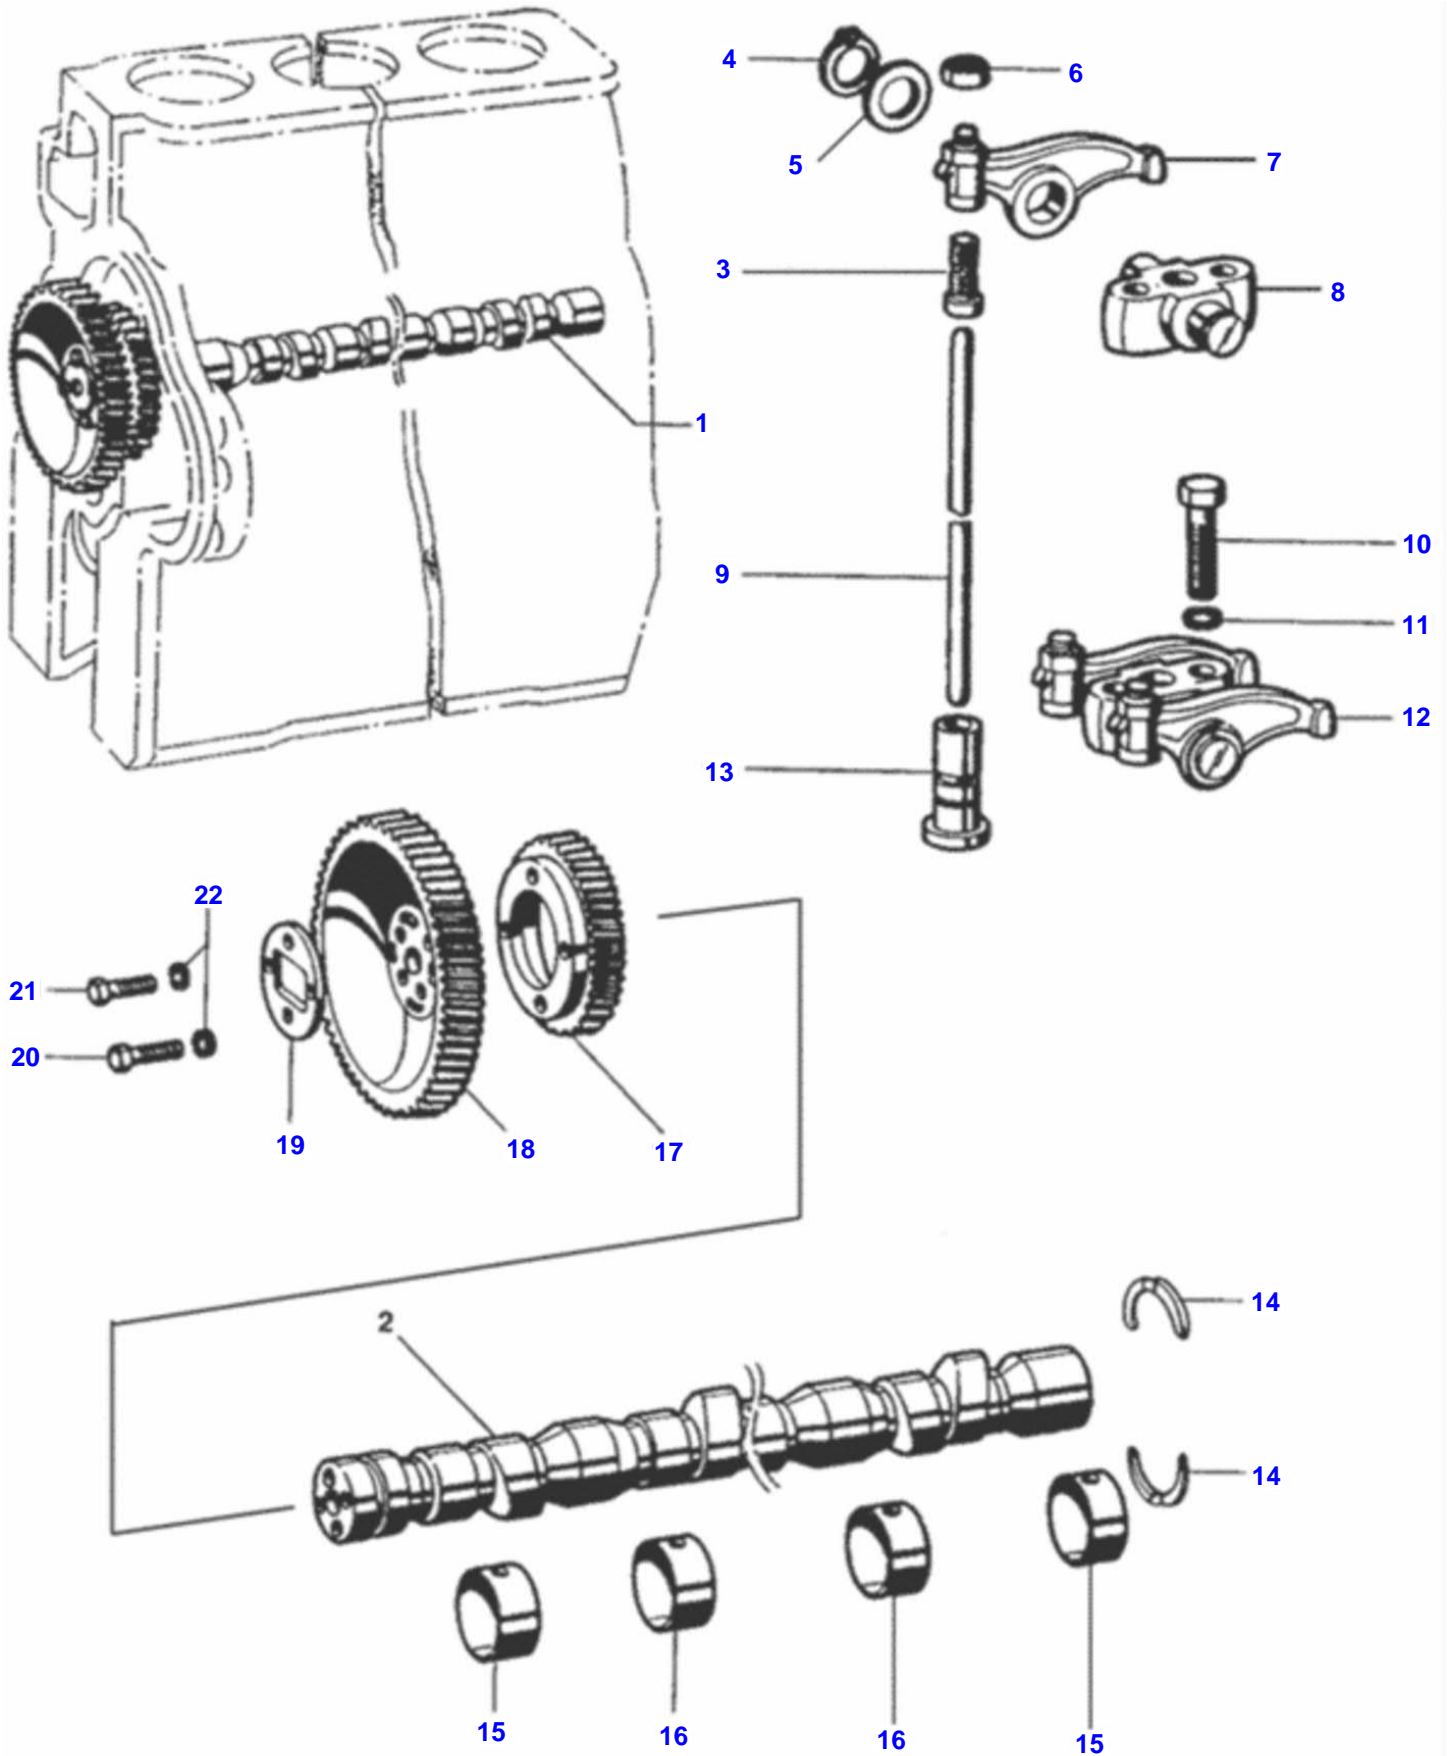

885 TRACTOR (BR) - C088502
00000649

Cylinder Head

Item	Part Number	Qty	Description
1	V149240	1	Complete
2	V121390	4	Bolt
3	V112620	4	Seal Washer
4	V149330	4	Valve Cover
5	V117380	4	Cylinder
6	V112410	8	Lower Disc
7	V149340	4	Gasket
8	V142270	8	Dog
9	V112550	4	Pipe
10	V112570	4	Hose
11	V112560	8	Clamp
12	V136330	4	Outer Spring
14	V116030	16	Valve Cotter
15	V112450	8	Upper Disc
16	V112480	20	Seal Cover
17	V116020	8	Valve Spring
19	V112580	8	Valve
	V117330	8	Valve Guide Std
20	V148740	8	Dog
21	V136370	8	Nut
22	V116080	8	Washer
23	V133670	8	Nut
24	V119220	8	Dog
25	V117360	4	Intake
26	V112430	4	Intake Valve
27	V112420	4	Exhaust Vale
28	V112640	4	Exhaust
	V112510	4	Exhaust
29	V117300	4	O-Ring
30	VJB1108	8	Nut

885 TRACTOR (BR) - C088502
0000650

Valves Mechanism

Item	Part Number	Qty	Description
1	V146230	1	Valve
2	V146200	1	Valve
3	V112170	8	Adjusting Screw
4	V112190	8	Circlip
5	V112180	8	Rocker
6	VJB1108	8	Nut
7	V149370	8	Assy Rocker Arm
8	V149350	4	Rocker
9	V112201	8	Push Rod
10	V117150	8	Bolt
11	VJD3110	8	Pressure Washer
12	V149360	4	Complete
13	V112210	8	Rocker
14	V115950	1	Setting Ring
15	V112120	2	Bushing
16	V112130	2	Bushing
17	V112000	1	Gear
18	V111990	1	Gear
19	V112020	1	Lock
20	V117190	4	Bolt M8X35Mm
21	V117180	4	Bolt
22	VJD3108	8	Washer