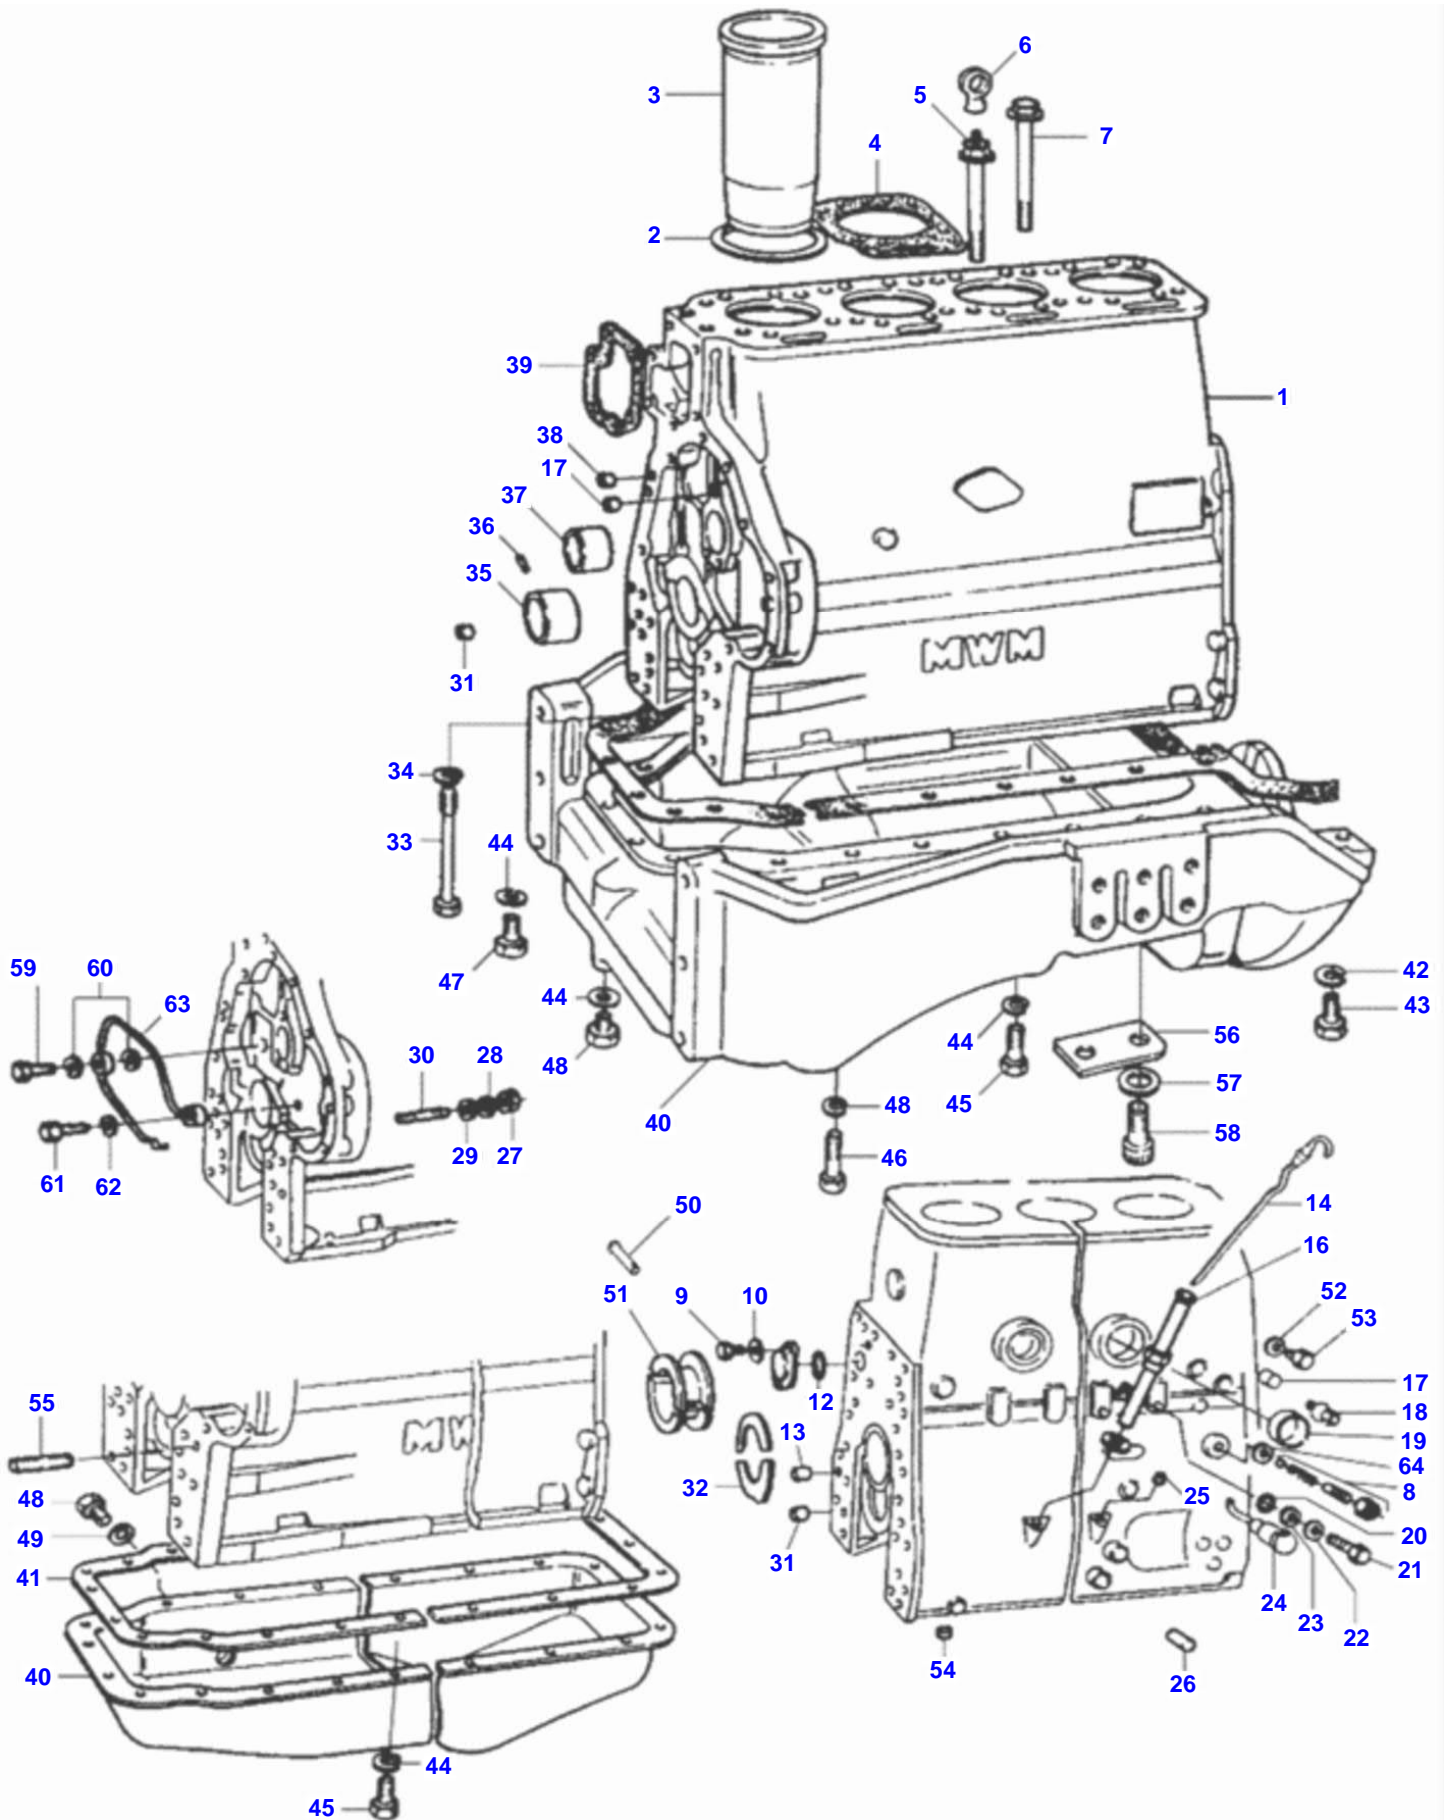

885 TRACTOR (BR) - C088502
0000647

Cylinder Block - Mwm Engine

Item	Part Number	Qty	Description	Comments
1	V81216800	1	Cylinder Block	
2	V149320	8	O-Ring	
3	V116840	4	Cylinder Liner	
4	V143810	4	Cylinder	
5	V111000	4	Cylinder	
6	V111140	2	Lift Ring	
7	V110990	12	Bolt	
9	V117190	2	Bolt M8X35Mm	
10	V143000	2	Spring Washer	
12	V117710	1	O-Ring	
13	V142740	2	Guide Pin	
14	V142300	1	Dipstick	
16	V135890	1	Pipe	
17	V141340	8	Pad	
19	V110970	3	Seal Cover	
27	VJB3110	4	Nut	
28	V116950	4	Tooth Washer	
29	V116940	4	Washer	
30	V116810	4	Dog	
31	V142730	4	Guide Pin	
33	V111040	10	Bolt	
34	V111020	10	Washer	
35	V111260	4	Slider Bearing	
	V111250	4	Slider Bearing	
	V111240	4	Slider Bearing	
	V111220	4	Big-End	
	V111230	4	Slider Bearing	
37	V110980	1	Bush	
38	V142360	3	Seal Pin	
39	V111120	1	Gasket	
40	V111400	1	Oil Sump	4x2
	V80188200	1	Oil Sump	4x4
41	V146560	1	Gasket	4x4
	V111410	1	Gasket Sump	4x2
44	V143000	25	Spring Washer	
45	VHA6322	46	Screw	4x2
	V147140	10	Bolt	4x4
46	V116390	11	Bolt	4x4
47	V117190	4	Bolt M8X35Mm	4x4
48	V81288800	1	Sump Plug	
49	V81288900	1	Seal Washer	
50	V111030	5	Pressure Pin	
51	V81298000	1	1St	
	V81298100	1	2Nd	
	V81298200	1	3Rd	
	V81298300	1	4Th	
	V81287400	1	Big-End	
52	V116310	1	Collet	
53	V148730	1	Plug 3/8-18 Npsf	
54	V142370	2	Pad	
55	V111360	6	Dog	
56	V80411000	2	Shim	
57	VJD3110	4	Pressure Washer	
58	VHC9336	4	Screw	