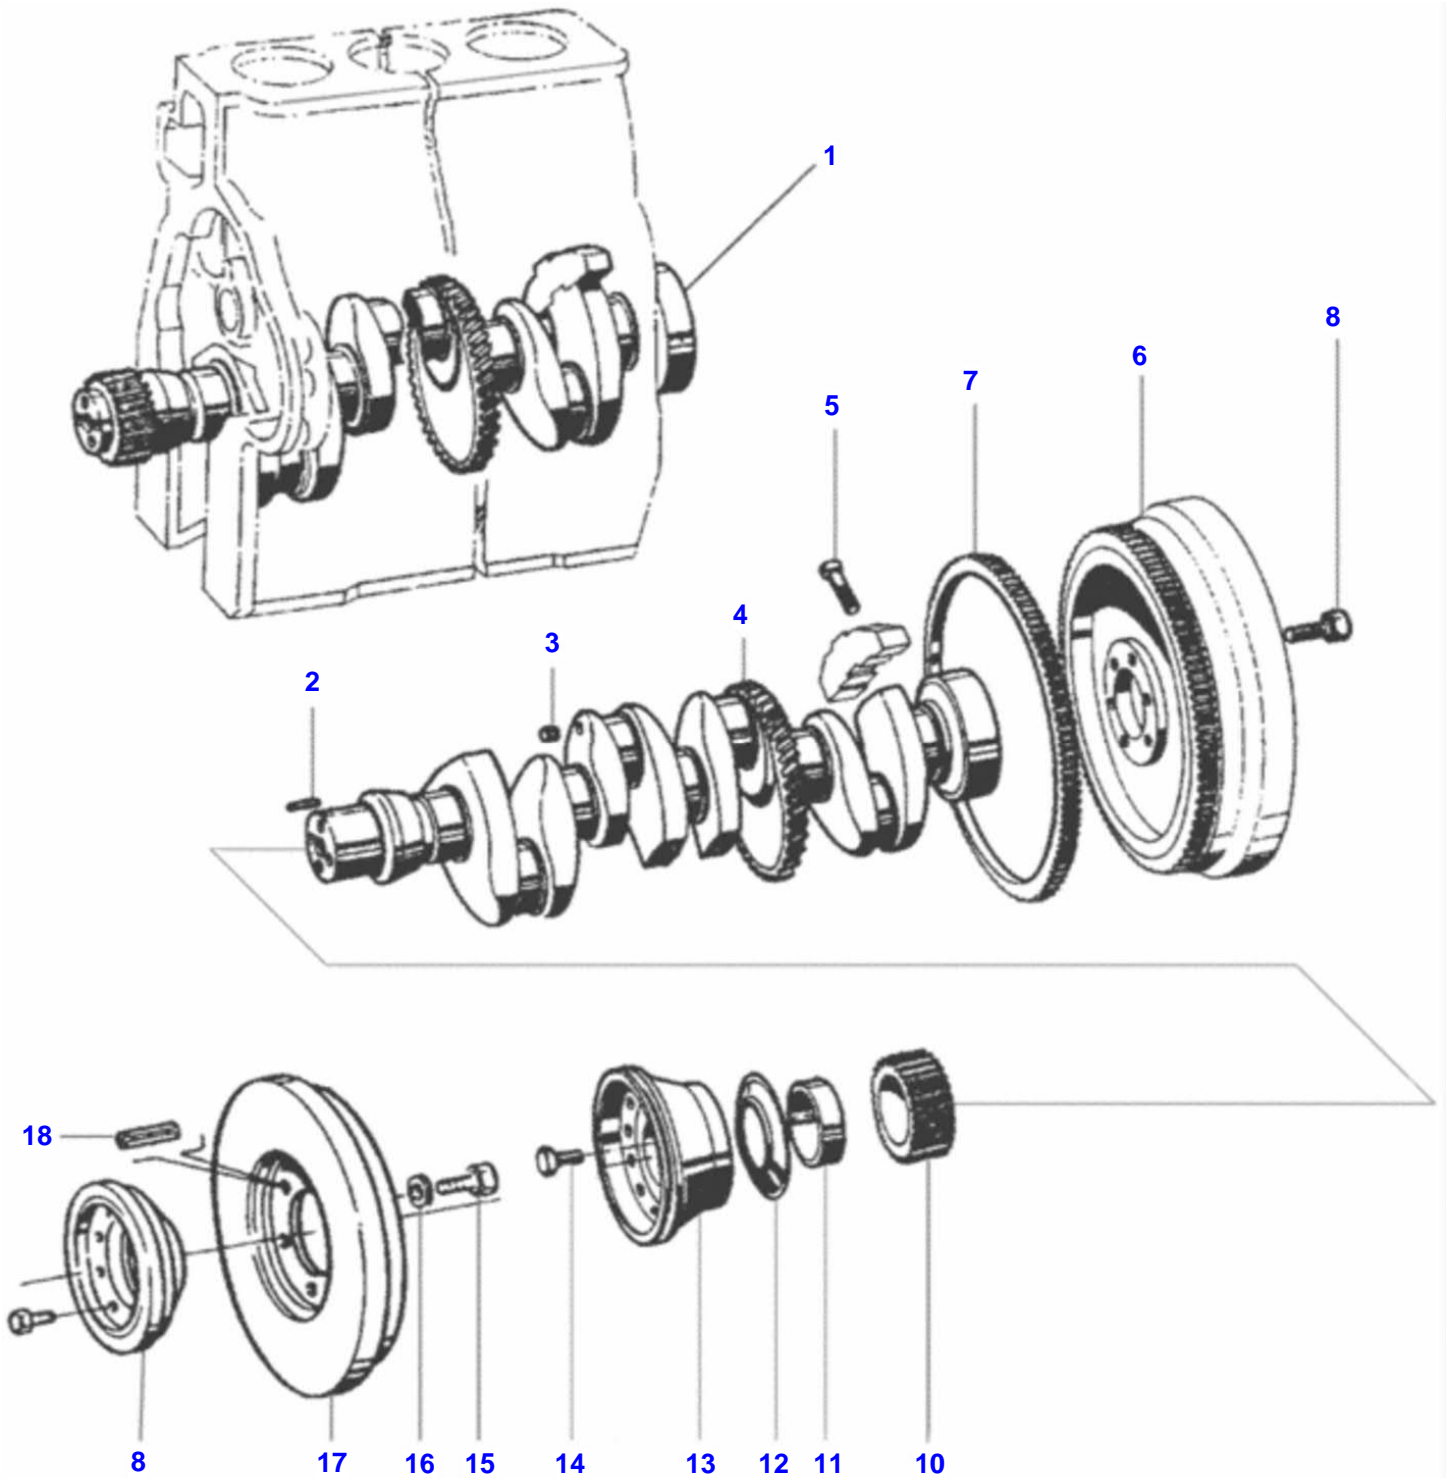

885 TRACTOR (BR) - C088502
00000649

Cylinder Head

Item	Part Number	Qty	Description
1	V149240	1	Complete
2	V121390	4	Bolt
3	V112620	4	Seal Washer
4	V149330	4	Valve Cover
5	V117380	4	Cylinder
6	V112410	8	Lower Disc
7	V149340	4	Gasket
8	V142270	8	Dog
9	V112550	4	Pipe
10	V112570	4	Hose
11	V112560	8	Clamp
12	V136330	4	Outer Spring
14	V116030	16	Valve Cotter
15	V112450	8	Upper Disc
16	V112480	20	Seal Cover
17	V116020	8	Valve Spring
19	V112580	8	Valve
	V117330	8	Valve Guide Std
20	V148740	8	Dog
21	V136370	8	Nut
22	V116080	8	Washer
23	V133670	8	Nut
24	V119220	8	Dog
25	V117360	4	Intake
26	V112430	4	Intake Valve
27	V112420	4	Exhaust Vale
28	V112640	4	Exhaust
	V112510	4	Exhaust
29	V117300	4	O-Ring
30	VJB1108	8	Nut

885 TRACTOR (BR) - C088502
0000650

Valves Mechanism

Item	Part Number	Qty	Description
1	V146230	1	Valve
2	V146200	1	Valve
3	V112170	8	Adjusting Screw
4	V112190	8	Circlip
5	V112180	8	Rocker
6	VJB1108	8	Nut
7	V149370	8	Assy Rocker Arm
8	V149350	4	Rocker
9	V112201	8	Push Rod
10	V117150	8	Bolt
11	VJD3110	8	Pressure Washer
12	V149360	4	Complete
13	V112210	8	Rocker
14	V115950	1	Setting Ring
15	V112120	2	Bushing
16	V112130	2	Bushing
17	V112000	1	Gear
18	V111990	1	Gear
19	V112020	1	Lock
20	V117190	4	Bolt M8X35Mm
21	V117180	4	Bolt
22	VJD3108	8	Washer