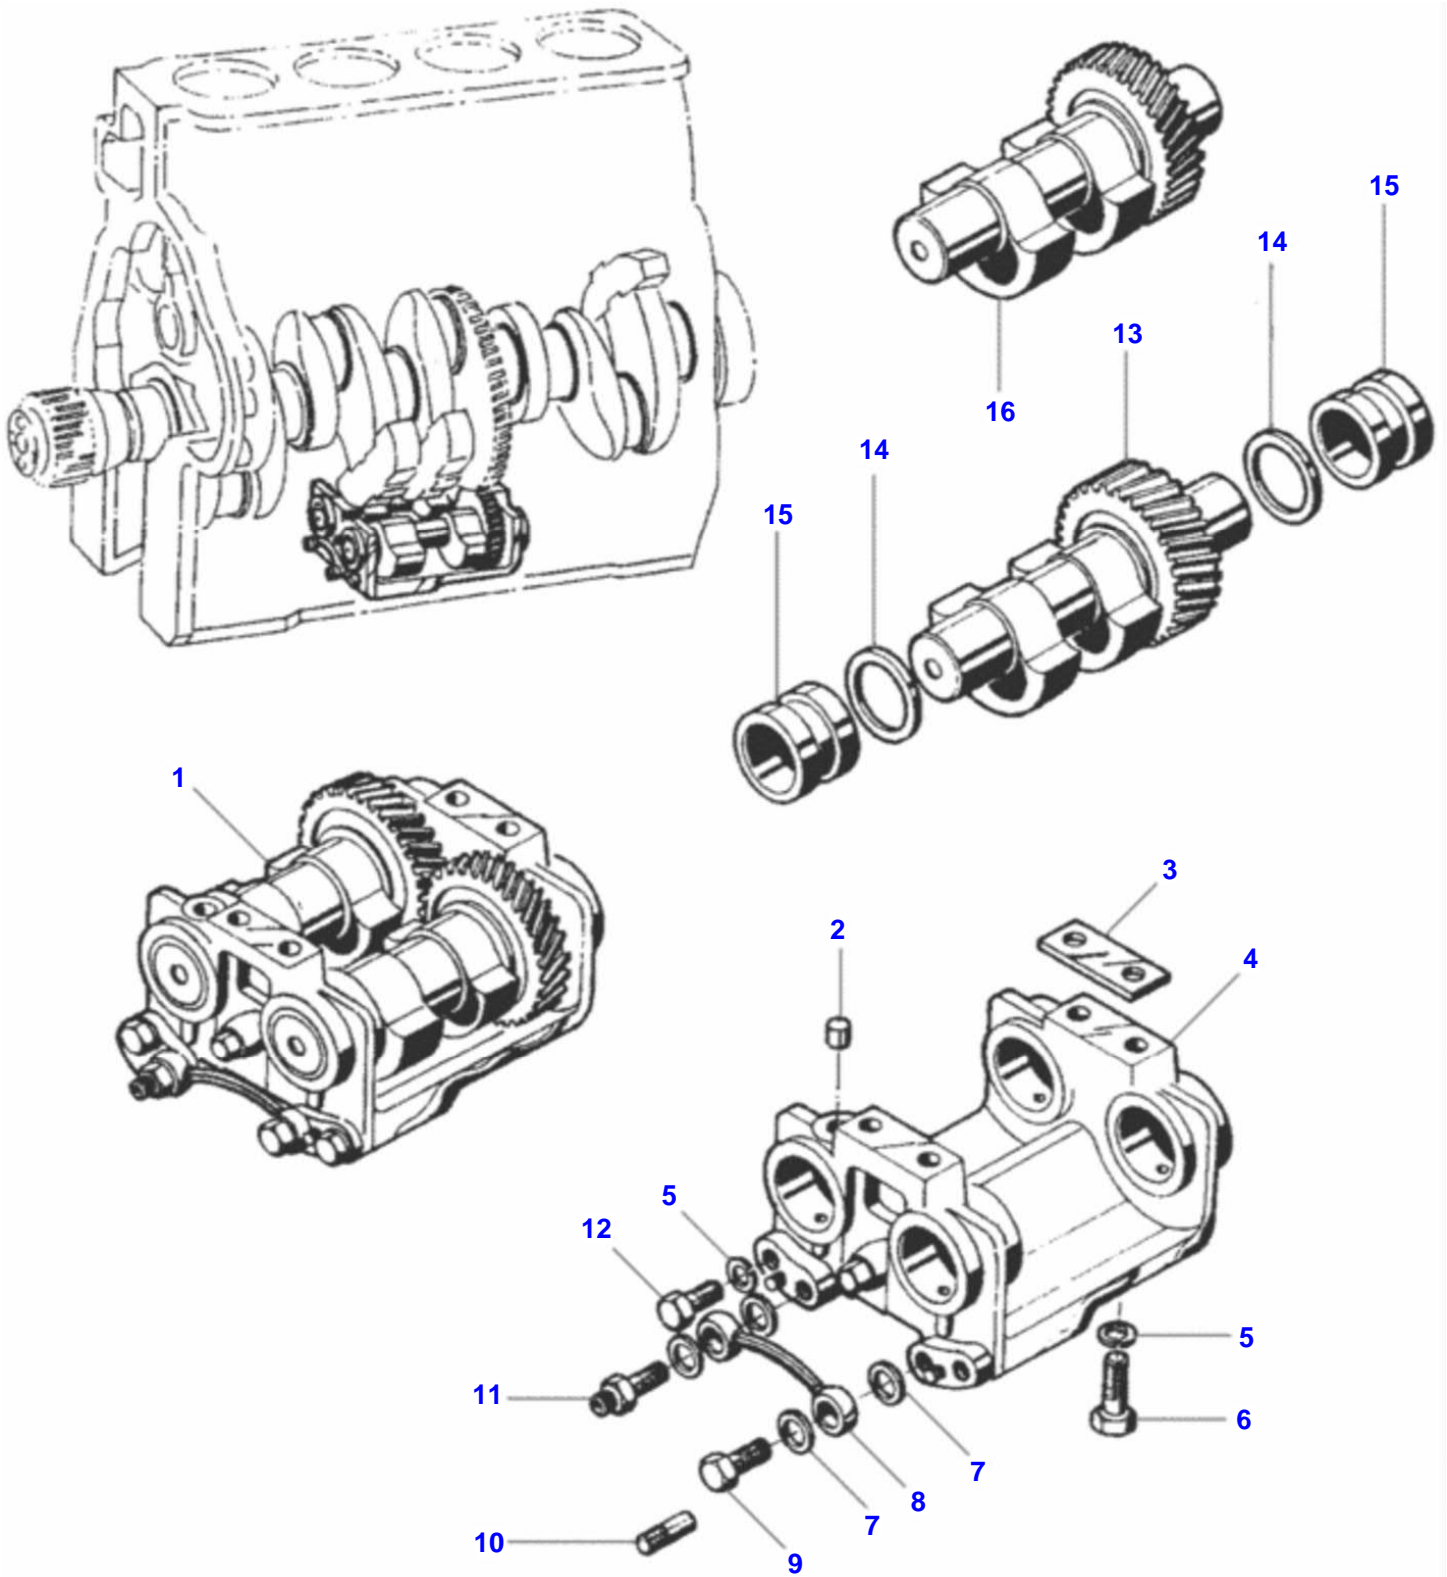

Engine Balancer

Item	Part Number	Qty	Description	Comments
1	V118490	1	Engine Balancer	
2	V142380	4	Pad	
3	V118510	1	Shim	[A]
4	V118520	1	Housing	
5	VJD3110	7	Pressure Washer	
6	V118530	4	Bolt	
7	V118550	4	Seal Washer	
8	V118560	1	Lubricant	
9	V118570	1	Bolt	
10	V118580	2	Taper Pin	
11	V118590	1	Niple	
12	V118600	3	Bolt	
13	V118610	1	Balancer	
14	V118640	1	Thrust	[A]
	V118620	1	Thrust	[A]
	V118630	1	Thrust	[A]
15	V118650	4	Bearing Bushing	
16	V118660	1	Shaft	

FOOTNOTE [A] ACCORDING TO NECESSITY