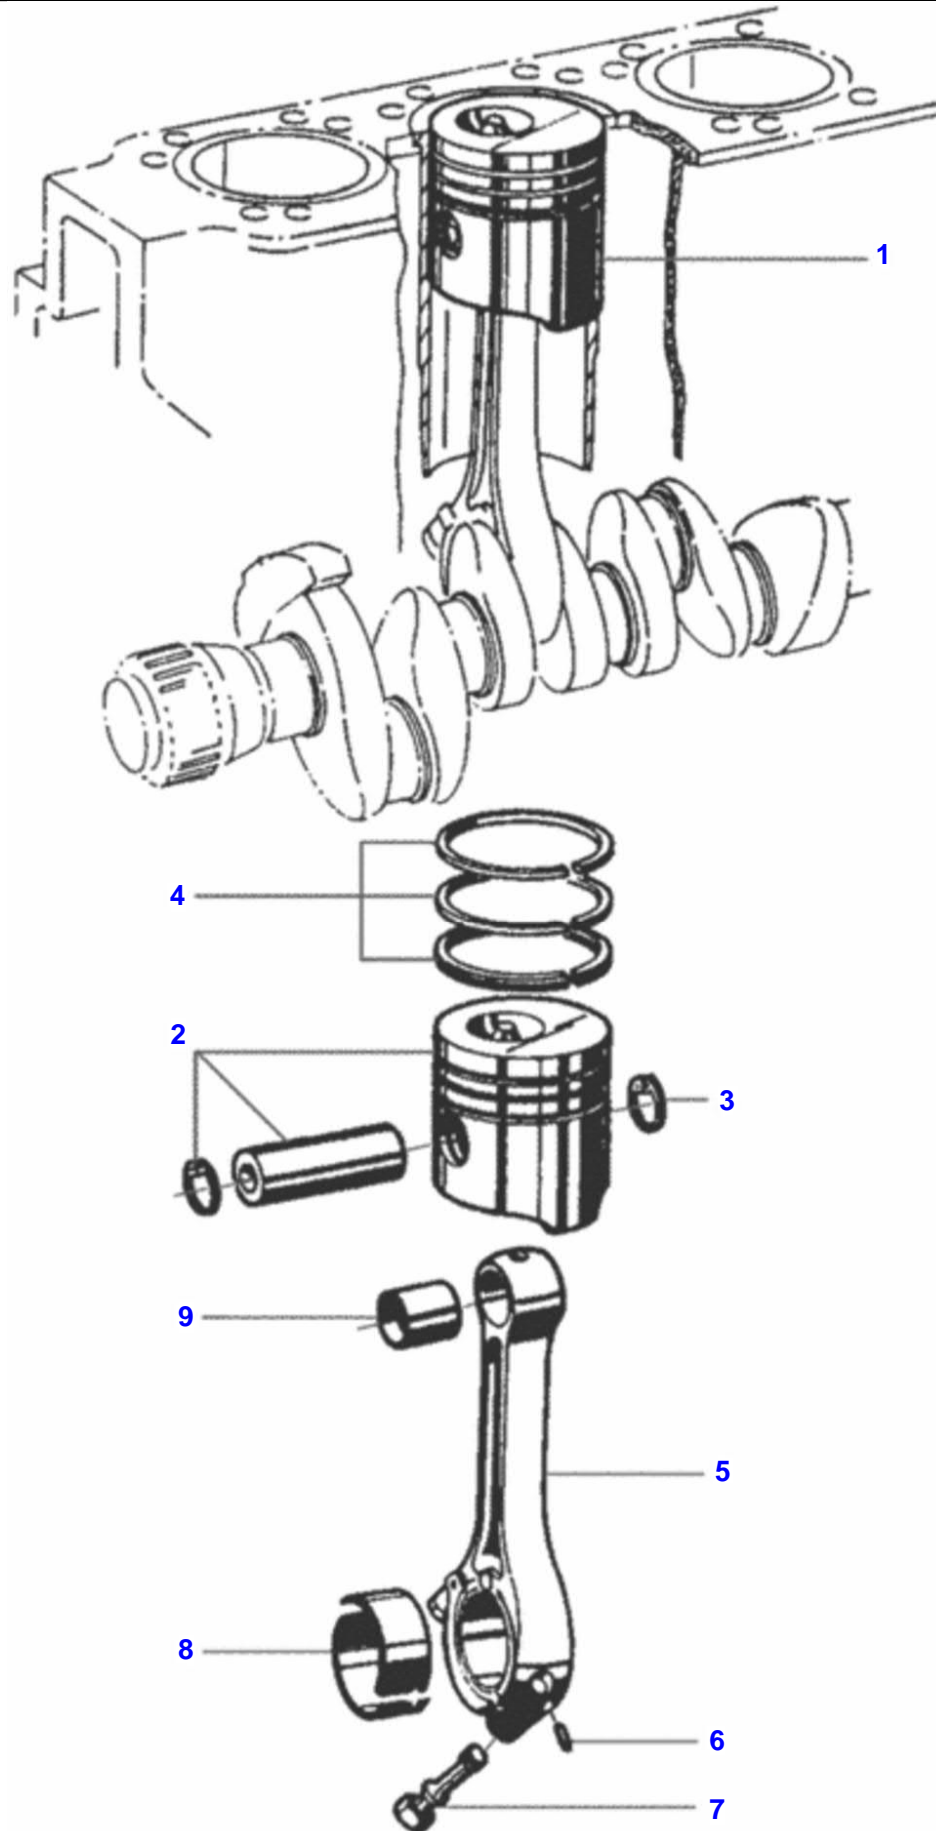

885 TRACTOR (BR) - C088502
0000650

Valves Mechanism

Item	Part Number	Qty	Description
1	V146230	1	Valve
2	V146200	1	Valve
3	V112170	8	Adjusting Screw
4	V112190	8	Circlip
5	V112180	8	Rocker
6	VJB1108	8	Nut
7	V149370	8	Assy Rocker Arm
8	V149350	4	Rocker
9	V112201	8	Push Rod
10	V117150	8	Bolt
11	VJD3110	8	Pressure Washer
12	V149360	4	Complete
13	V112210	8	Rocker
14	V115950	1	Setting Ring
15	V112120	2	Bushing
16	V112130	2	Bushing
17	V112000	1	Gear
18	V111990	1	Gear
19	V112020	1	Lock
20	V117190	4	Bolt M8X35Mm
21	V117180	4	Bolt
22	VJD3108	8	Washer

Crankshaft Mechanism

Item	Part Number	Qty	Description	Comments
1	V118670	1	Crankshaft	
2	V118680	1	Key	
3	V142390	4	Pad	
4	V118690	1	Starter Ring	
5	V111920	8	Bolt	
6	V145190	1	Flywheel	[A] 4x2 - ES
	V80374800	1	Flywheel	4x4
	V148770	1	Flywheel	[B] 4x2 - EI
7	V147300	1	Starter Ring	
8	V149160	6	Bolt	
10	V136130	1	Gear	
11	V136140	1	Pulley Bushing	
12	V136150	1	Dust Deflector	
13	V147470	1	Pulley	
14	V136180	4	Bolt	

FOOTNOTE [A] SINGLE CLUTCH

FOOTNOTE [B] DOUBLE CLUTCH

Engine Balancer

Item	Part Number	Qty	Description	Comments
1	V118490	1	Engine Balancer	
2	V142380	4	Pad	
3	V118510	1	Shim	[A]
4	V118520	1	Housing	
5	VJD3110	7	Pressure Washer	
6	V118530	4	Bolt	
7	V118550	4	Seal Washer	
8	V118560	1	Lubricant	
9	V118570	1	Bolt	
10	V118580	2	Taper Pin	
11	V118590	1	Niple	
12	V118600	3	Bolt	
13	V118610	1	Balancer	
14	V118640	1	Thrust	[A]
	V118620	1	Thrust	[A]
	V118630	1	Thrust	[A]
15	V118650	4	Bearing Bushing	
16	V118660	1	Shaft	

Thank you so much for reading

Piston And Rod

Item	Part Number	Qty	Description	Comments
1	V81140300	4	Complete Piston	4x2
2	V149390	4	Piston	4x2
	V81140800	4	Piston	4x4
3	V115990	8	Circlip	4x2
4	V145370	4	Piston Ring Set	4x4
5	V112270	4	Connecting Rod	4x2
6	V116000	4	Pressure Pin	
7	V112300	8	Bolt	
8	V112330	4	Slider Bearing	4x2
	V112350	4	Slider Bearing	4x2
	V112340	4	Slider Bearing	4x2
	V112320	4	Big-End	4x2
	V112310	4	Big-End	4x2
9	V112280	4	Bush	4x2