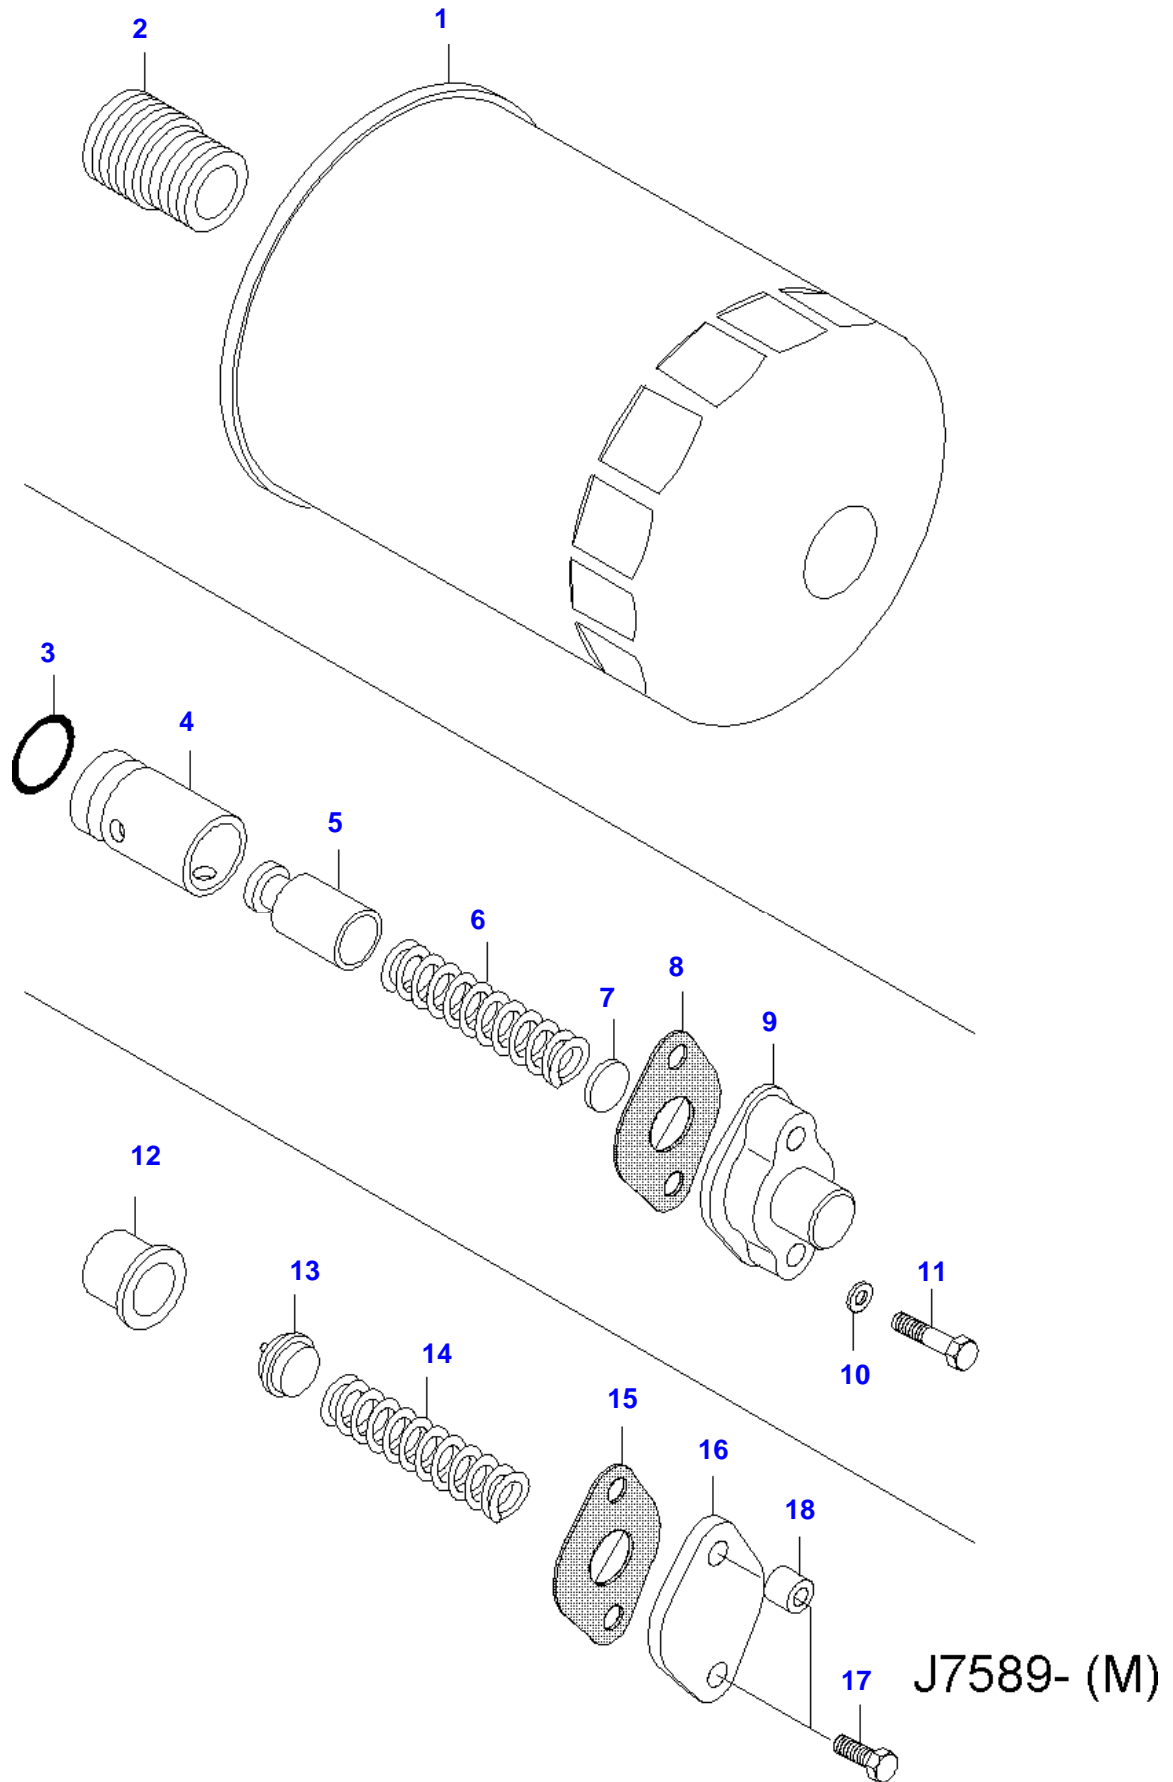

Item	Part Number	Qty	Description Comments
1	V836128794	1	OIL SUMP
2	V836107726	1	OIL SUMP GASKET S2
3	V500950800	22	SPRING WASHER
4	V581804580	22	HEX SOCKET SCREW
5	V615881827	1	SEALING WASHER S2
6	V836655493	1	PLUG
7	V836014330	1	DIPSTICK
	V836652603	1	LUBRICATING OIL PUMP ASSEMBLY
8	V504861000	1	NUT
9	V836122910	1	WASHER
10	V836338667	1	GEAR
11	V836120195	1	HOUSING
12	V528801380	4	HEX CAP SCREW
13	V836119794	1	COVER
14	V836652600	1	OIL PUMP SHAFT
15	V836120191	1	OIL PUMP SHAFT
16	V836120193	1	GEAR
17	V836119796	1	GASKET S2
18	V528801362	1	HEX CAP SCREW
19	V836008449	3	GASKET S2
20	V581804600	6	HEX SOCKET SCREW
21	V836759171	1	OIL PUMP SUCTION PIPE
22	V836746457	1	OIL PIPE
23	V836746572	1	SUPPORT
24	V602074618	1	RETAINER CLAMP
25	V836007871		SHIM
26	V581805050	2	HEX SOCKET SCREW
27	V504800800	1	NUT
28	V528801780	1	HEX CAP SCREW

800E TRACTOR (600-900 SERIES)
SPIMG-004-21-26