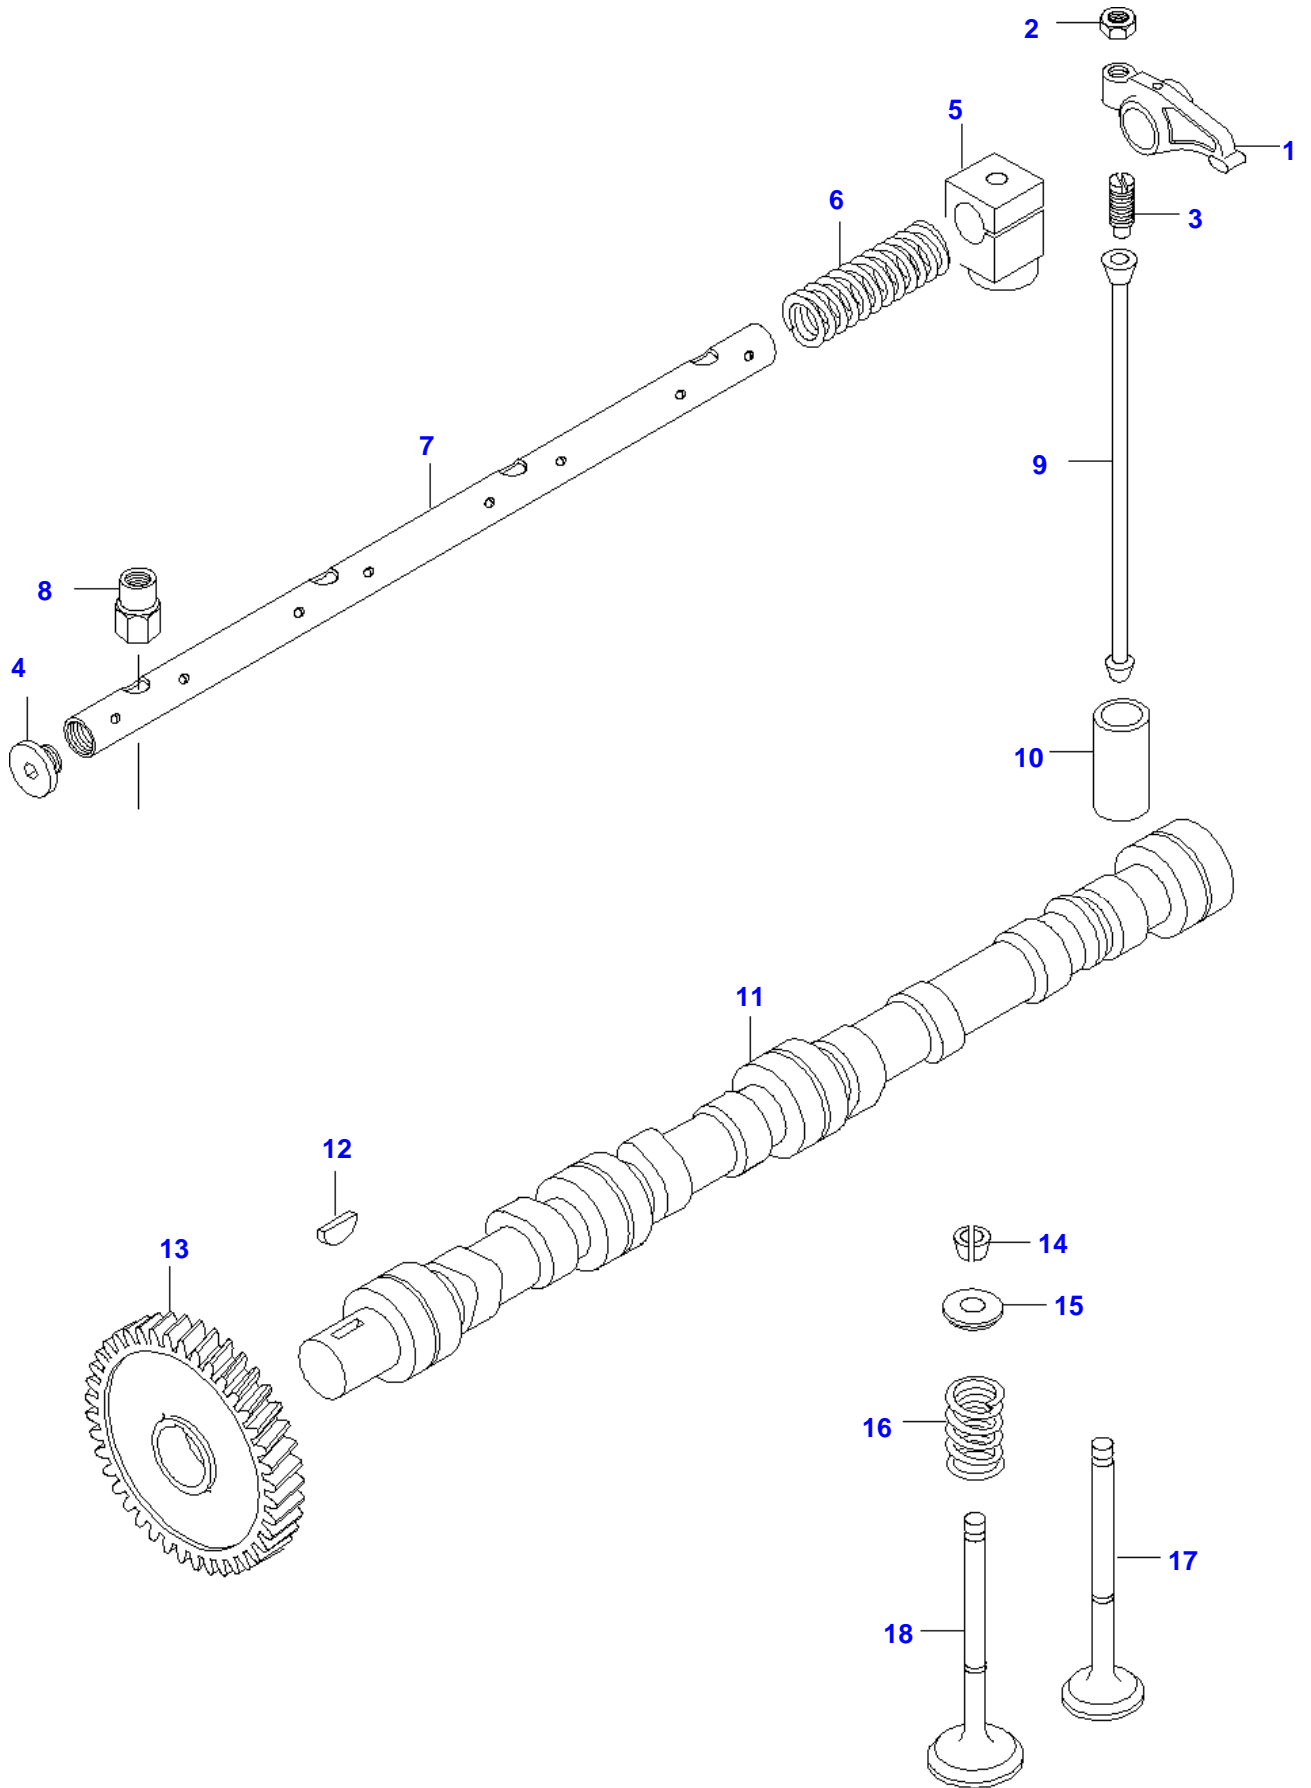

Item	Part Number	Qty	Description Comments
1	V836755383	1	CYLINDER
2	V836647601	8	GUIDE
3	V836647600	4	VALVE SEAT
4	V836647942	7	CUP PLUG
5	V836764156	1	CYLINDER HEAD GASKET S1
6	V836859104	20	HEXAGON FLANGE BOLT -K3333(M)
	V836859104	21	HEXAGON FLANGE BOLT K3334-(M)
7	V546901435	8	STUD BOLT
8	V836746361	1	VALVE ROCKER COVER
9	V836746362	1	VALVE ROCKER COVER GASKET S1
10	V528801780	4	HEX CAP SCREW
	VHA9089	4	SCREW VALTRA DO BRASIL
11	V836119855	4	WASHER
12	V836012841	4	RUBBER BUSHING S1
13	V846801900	4	STUD BOLT
14	V836655406	4	SLEEVE NUT
15	V836119837	1	HOSE COUPLER
16	V615881822	1	SEALING WASHER S1
17	V835329746	1	CABLE TIE
18	V836647835	1	LIFTING EYE EXTENSION
19	V836859110	2	NUT -K3333(M)
	V836859110	1	NUT K3334-(M)
20	V836859109	2	STUD BOLT -K3334(M)
	V836859109	1	STUD BOLT K3334-(M)
21	V836647814	1	RUBBER HOSE
22	V595959140	2	PIN
23	V836740854	1	CYLINDER HEAD
24	V836640252	1	LIFT EYE
25	V836659103	1	SPRING

800E TRACTOR (600-900 SERIES)
SPIMG-004-21-14