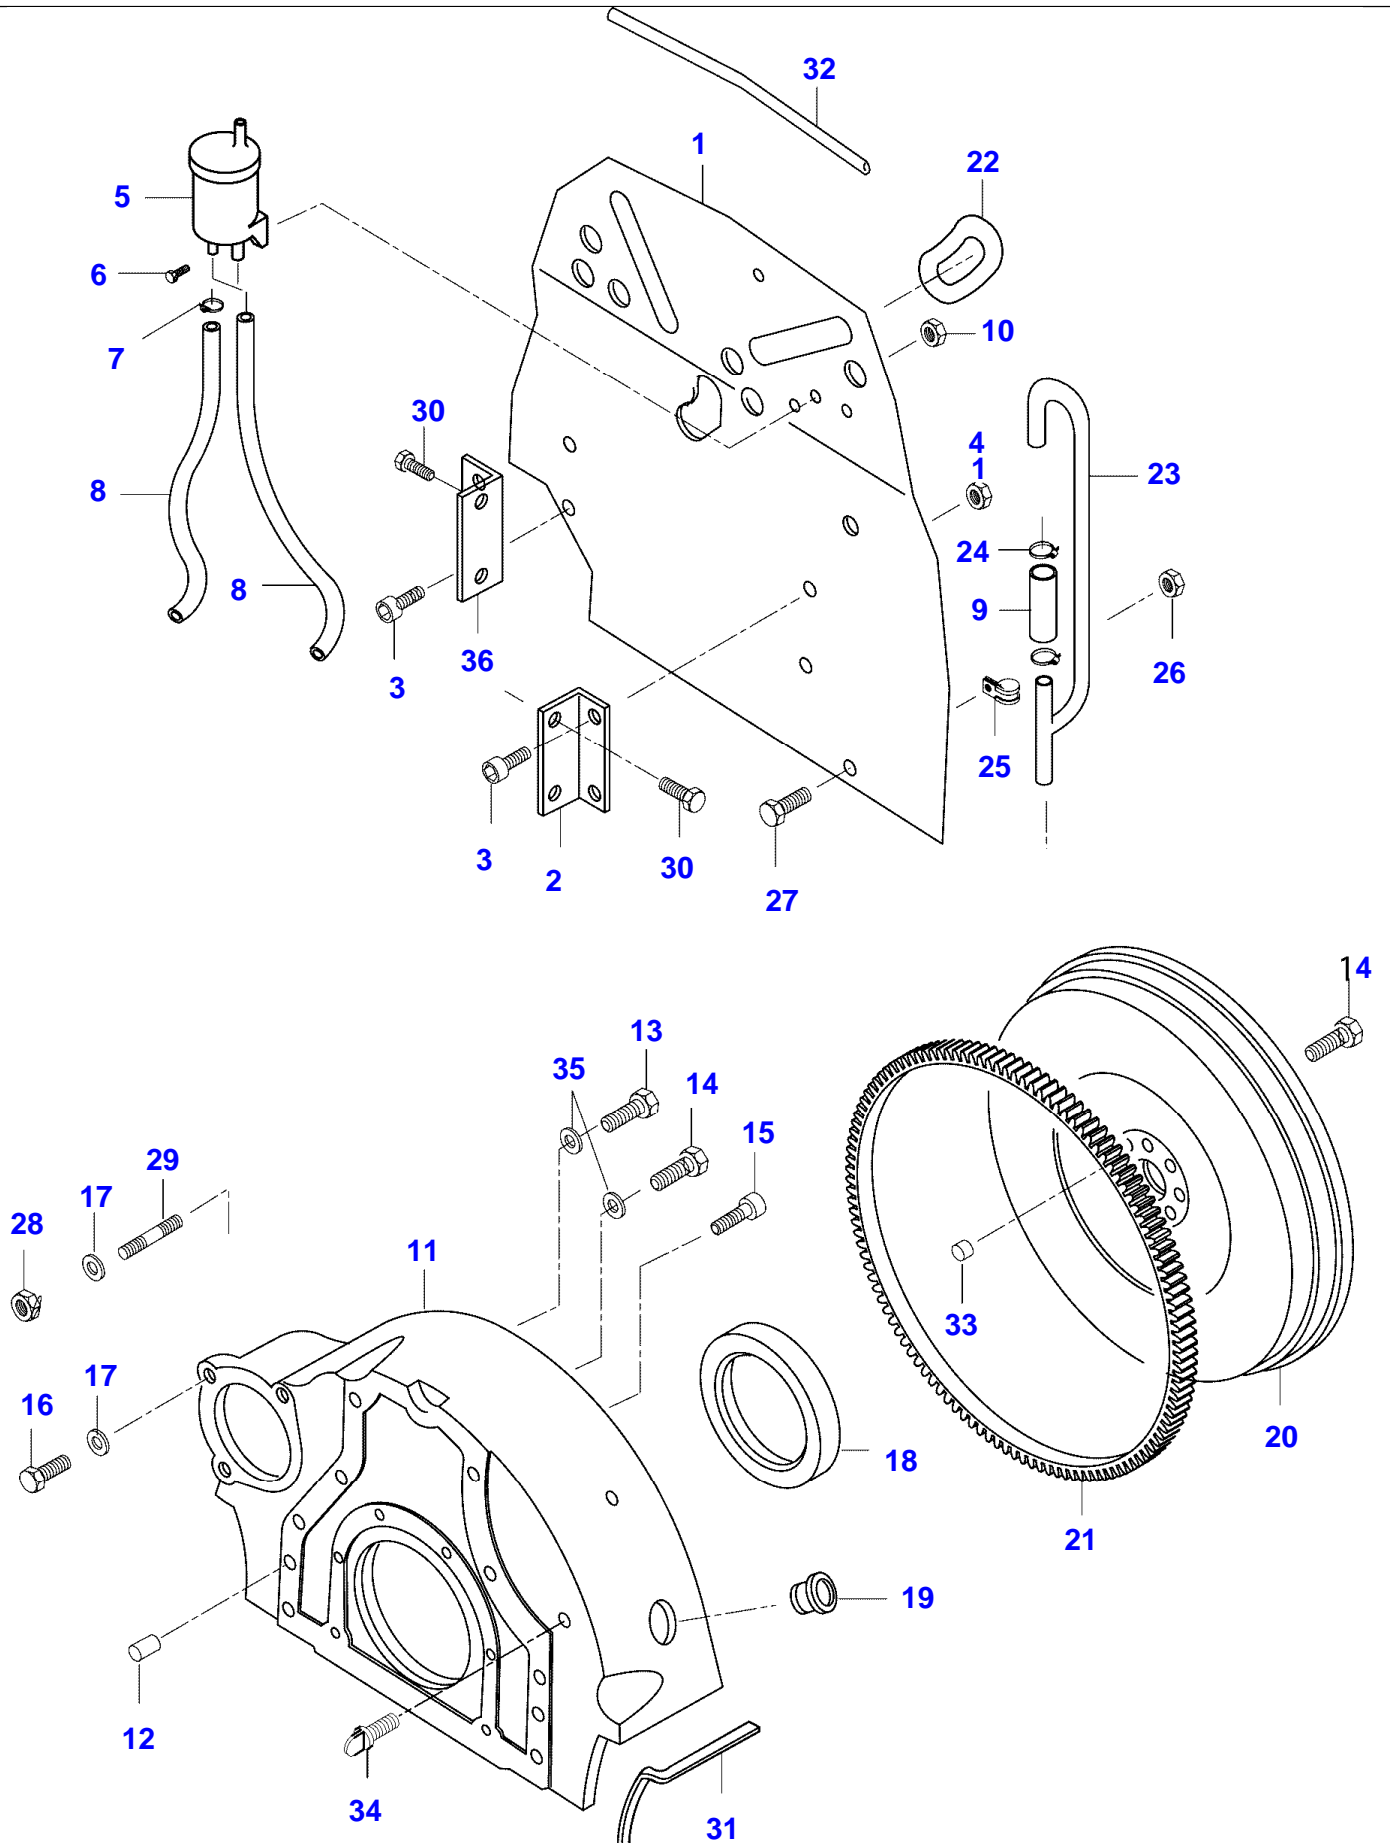

Item	Part Number	Qty	Description Comments	Technical Specification
	V63978300	1	CONNECTING WIRE DENMARK -1999	L=5000
	V725932	1	WIRE FRANCE -1999	L=5000
44	V33733800	1	WIRE MINI	L=5000
	V33733900	1	WIRE DENMARK MINI	L=5000
	V33734000	1	WIRE FRANCE MINI	L=5000
36	V615881216	1	SEALING WASHER S2	
37	V640305012	1	PLUG	
38	V615881824	1	SEALING WASHER S2	
39	V33734100	1	SLEEVE BUSHING	
40	VHN6816	1	SCREW	B 4.2 X 30 SFS-ISO_7049
41	VJD9019	2	WASHER	A 4.3 X 0.5 DIN6798
42	V640016040	1	CUP PLUG	
	V836740280	1	ENGINE GASKET KIT S1	
	V836740333	1	ENGINE GASKET KIT S1+S2	

800E TRACTOR (600-900 SERIES)
SPIMG-004-21-06