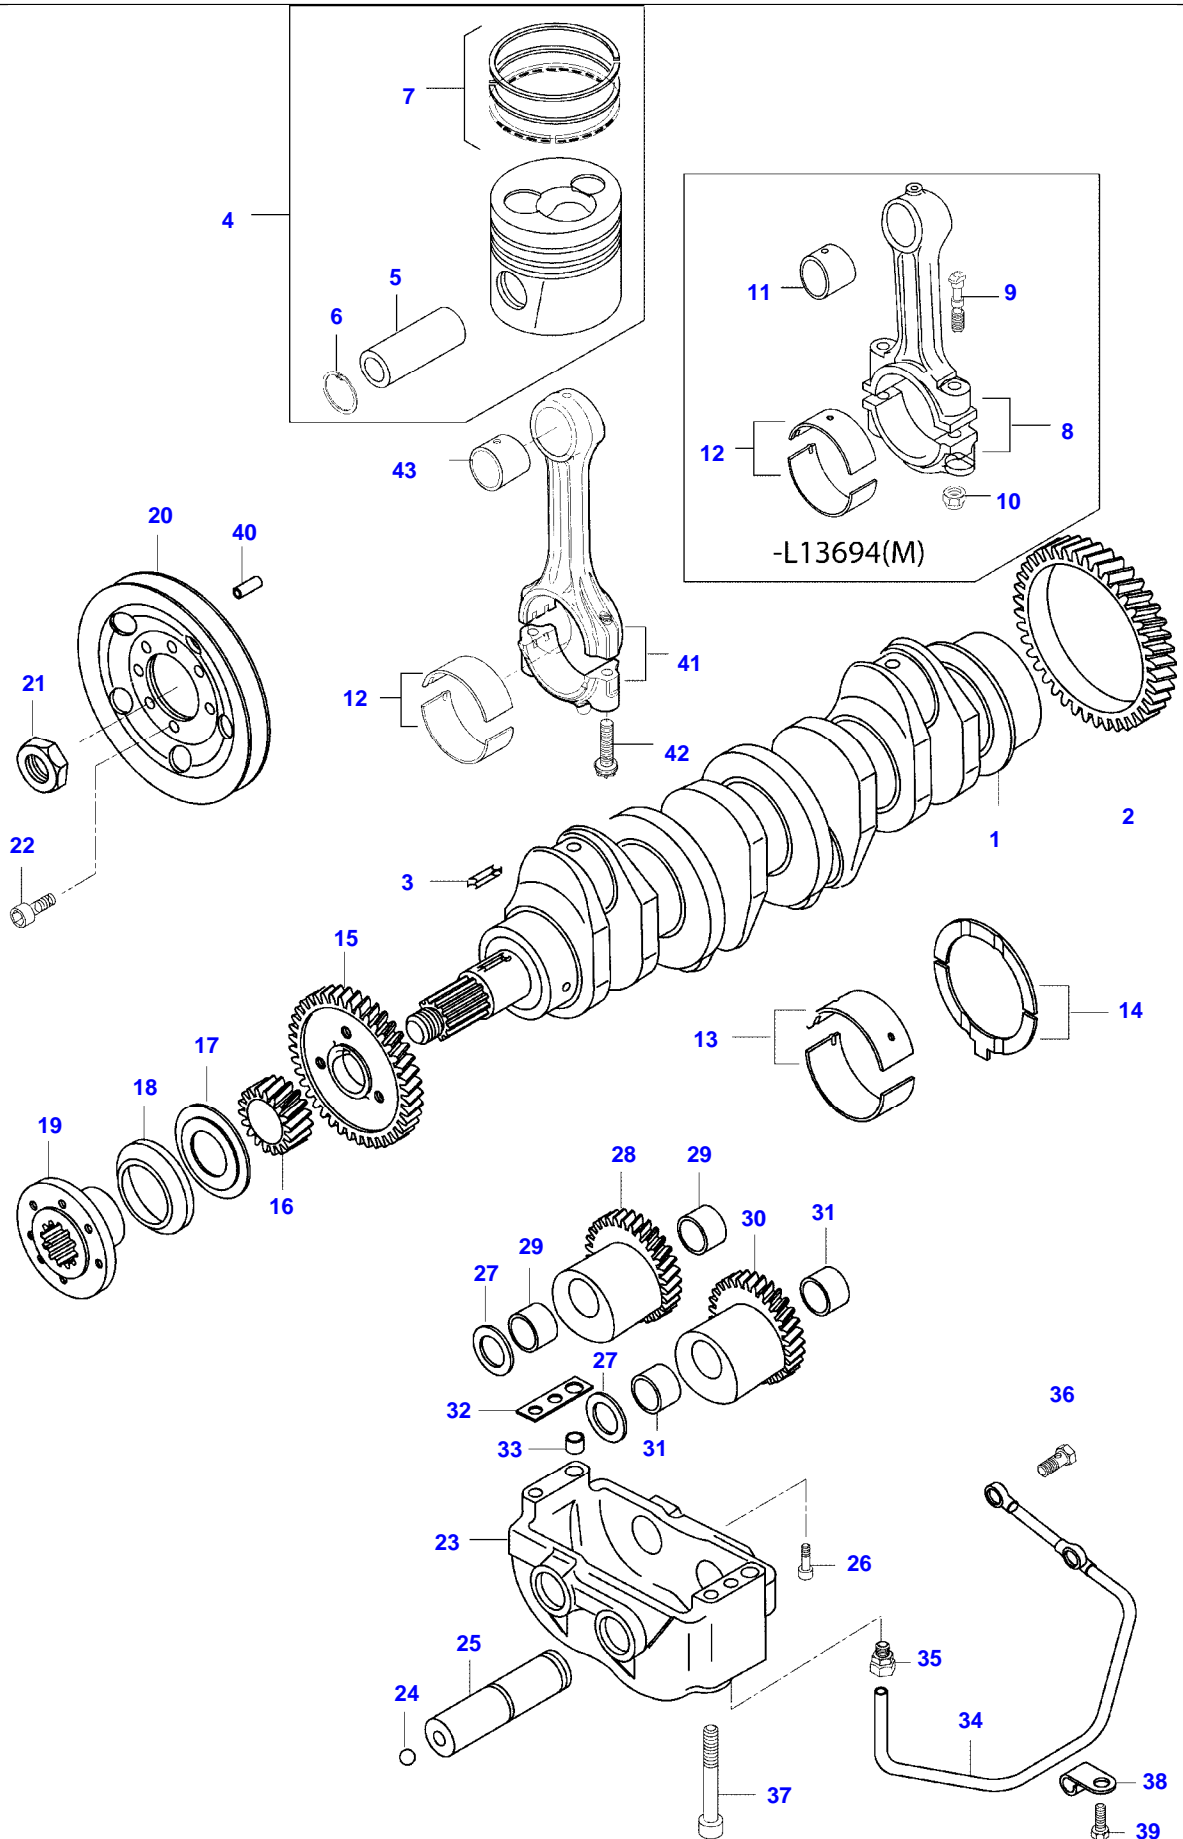

Item	Part Number	Qty	Description Comments
	V836666611	1	ROCKER SHAFT
1	V836666608	8	ROCKER ARM
			.
2	V512861000	8	NUT
			..
3	V836655866	8	ADJUSTING SCREW
			..
4	V836655899	2	PLUG
			.
5	V836655869	4	BRACKET
			.
	V836666609	4	BRACKET
			.
			M5020-(M)
6	V836655884	3	SPRING
			.
7	V836755871	1	SHAFT
			.
8	V836655406	4	SLEEVE NUT
9	V836655867	8	PUSHROD
10	V836014264	8	TAPPET
11	V836746375	1	CAMSHAFT
12	V603305760	1	WOODRUFF KEY
13	V836646389	1	GEAR,CAMSHAFT
14	V836646382	16	COTTER
15	V836646381	15	WASHER
16	V836646380	8	SPRING
17	V836646357	4	EXHAUST VALVE
18	V836646356	4	INTAKE VALVE

800E TRACTOR (600-900 SERIES)
SPIMG-004-21-18