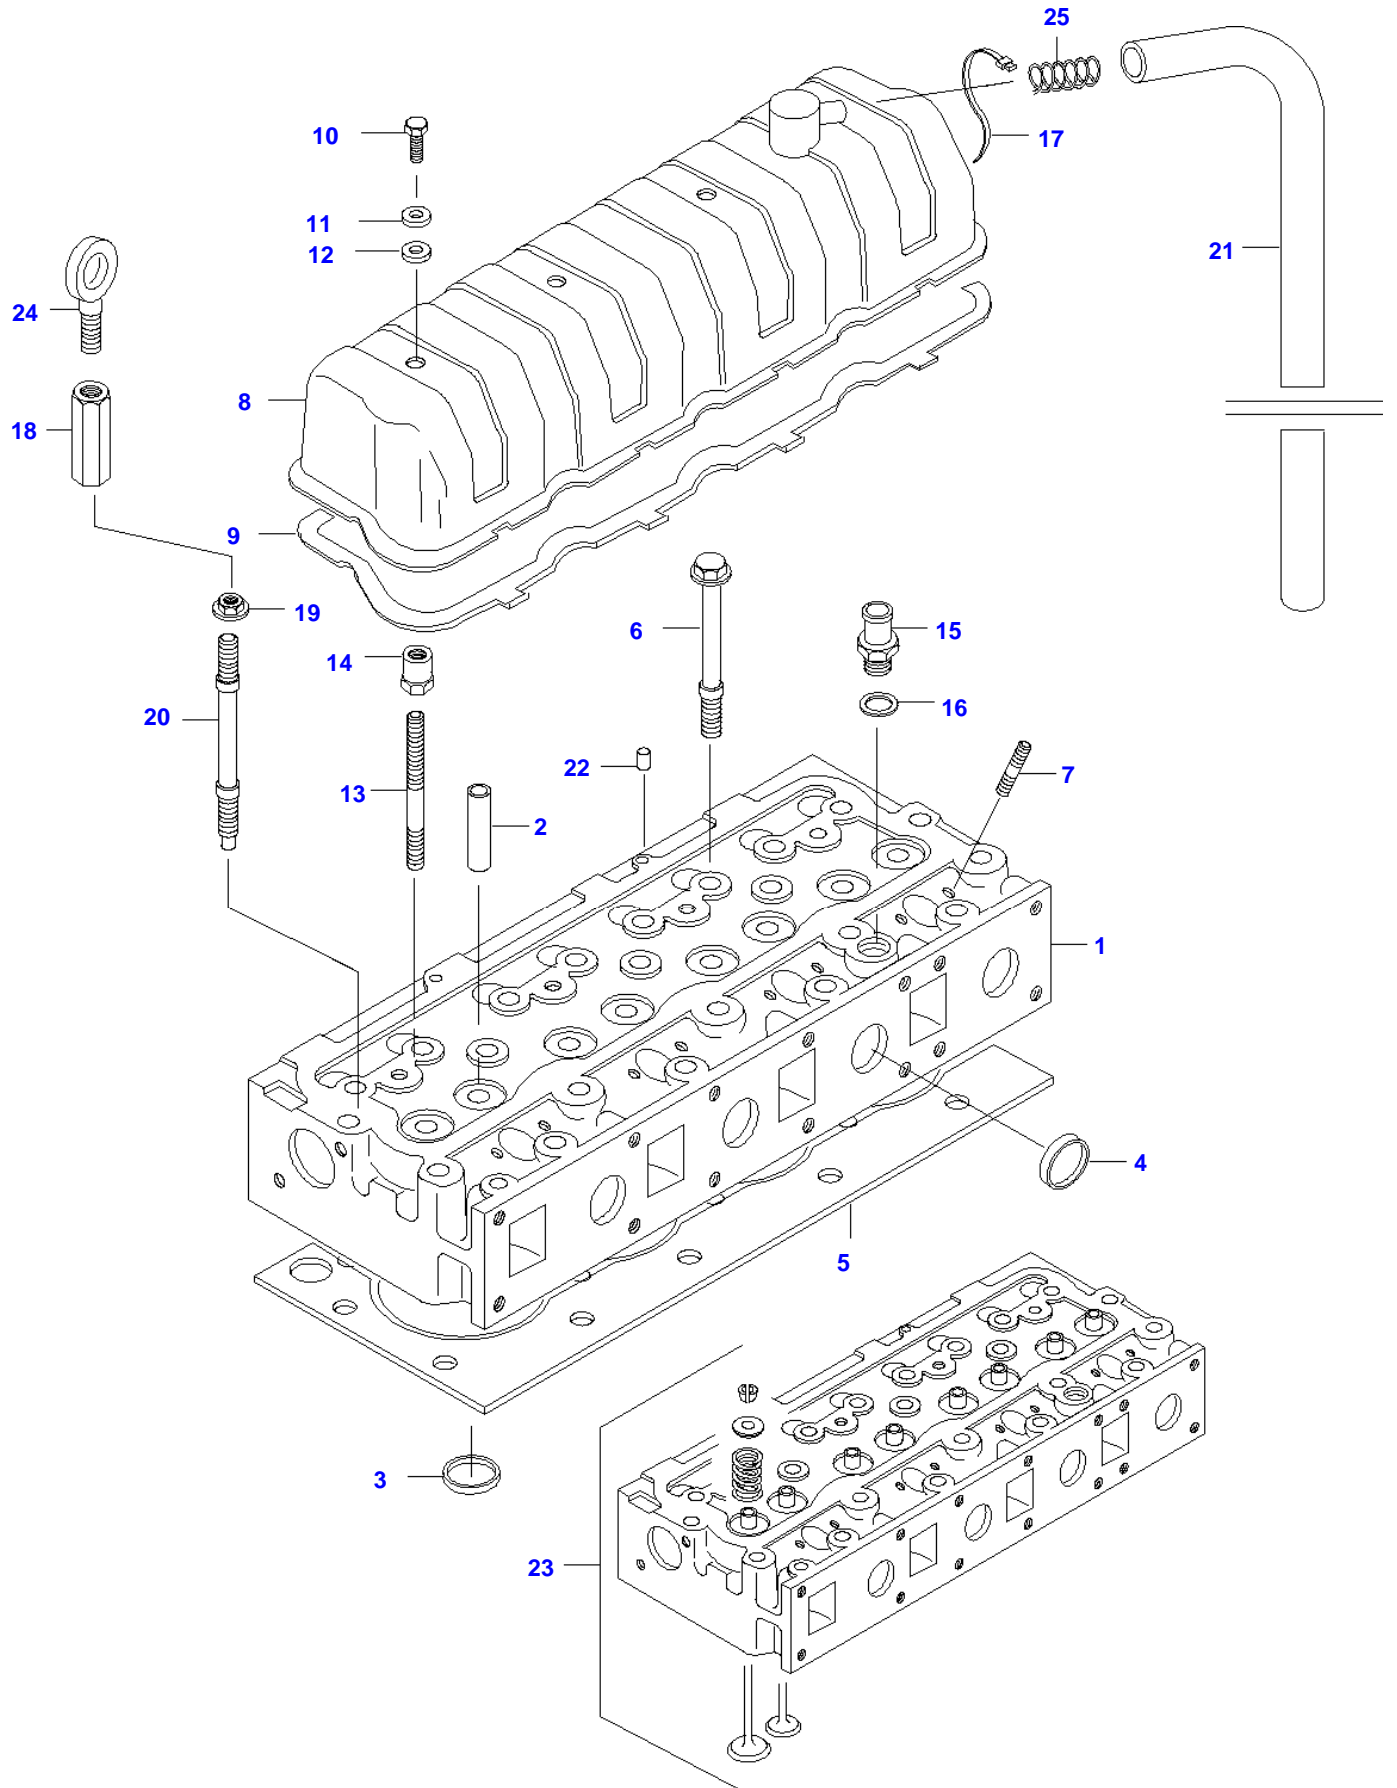

Item	Part Number	Qty	Description Comments	Technical Specification
1	V836759277	1	BACKPLATE	
2	V836659279	1	BRACKET LEFT	
36	V836659278	2	BRACKET RIGHT	
3	V581804582	4	HEX SOCKET SCREW	
4	V504800800	4	NUT	
5	V835324375	1	RESERVOIR SEE PAGE 01-0011	
6	V528800762	2	HEX CAP SCREW	
7	V602066609	4	HOSE CLIP	
8	V836136702	2	RUBBER HOSE L=160 -J10181(M)	
	V836655792	2	RUBBER HOSE L=320 J10182-(M)	
9	V835328356	1	RUBBER HOSE L=40	
10	V510600502	2	NUT	
11	V836752443	1	FLYWHEEL HOUSING	
12	V598359850	2	PIN	
13	V581705440	2	HEX SOCKET SCREW	
14	V528702220	14	HEX CAP SCREW	
15	V581705030	6	HEX SOCKET SCREW	
16	V528801800	3	HEX CAP SCREW	
17	V500951000	3	SPRING WASHER	
18	V614500002	1	CRANKSHAFT SEAL S2	
19	V836428065	1	RUBBER PLUG D=38	
	V836007572	1	RUBBER PLUG D=25	
20	V836538043	1	FLYWHEEL	
21	V836014127	1	ANNULAR GEAR	
22	V836647731	1	GASKET -H4421(M)	
23	V836759585	1	PIPE SEE PAGE 01-0011	
24	V602066612	2	HOSE CLIP	
25	V602074610	2	HOSE CLIP	
26	V504600502	2	NUT	
27	V528800802	2	HEX CAP SCREW	
28	V504601000	3	NUT	
29	V546801800	3	STUD BOLT	
30	V528801760	2	HEX CAP SCREW	
31	V31085600	1	GASKET LEFT	
	V31085500	1	GASKET RIGHT	
32	V30229000	1	GASKET	L=1200MM
33	V836659527	1	GUIDE SLEEVE	
34	V836859311	1	PLUG	
35	V500951200	8	SPRING WASHER	

800E TRACTOR (600-900 SERIES)
SPIMG-004-21-10