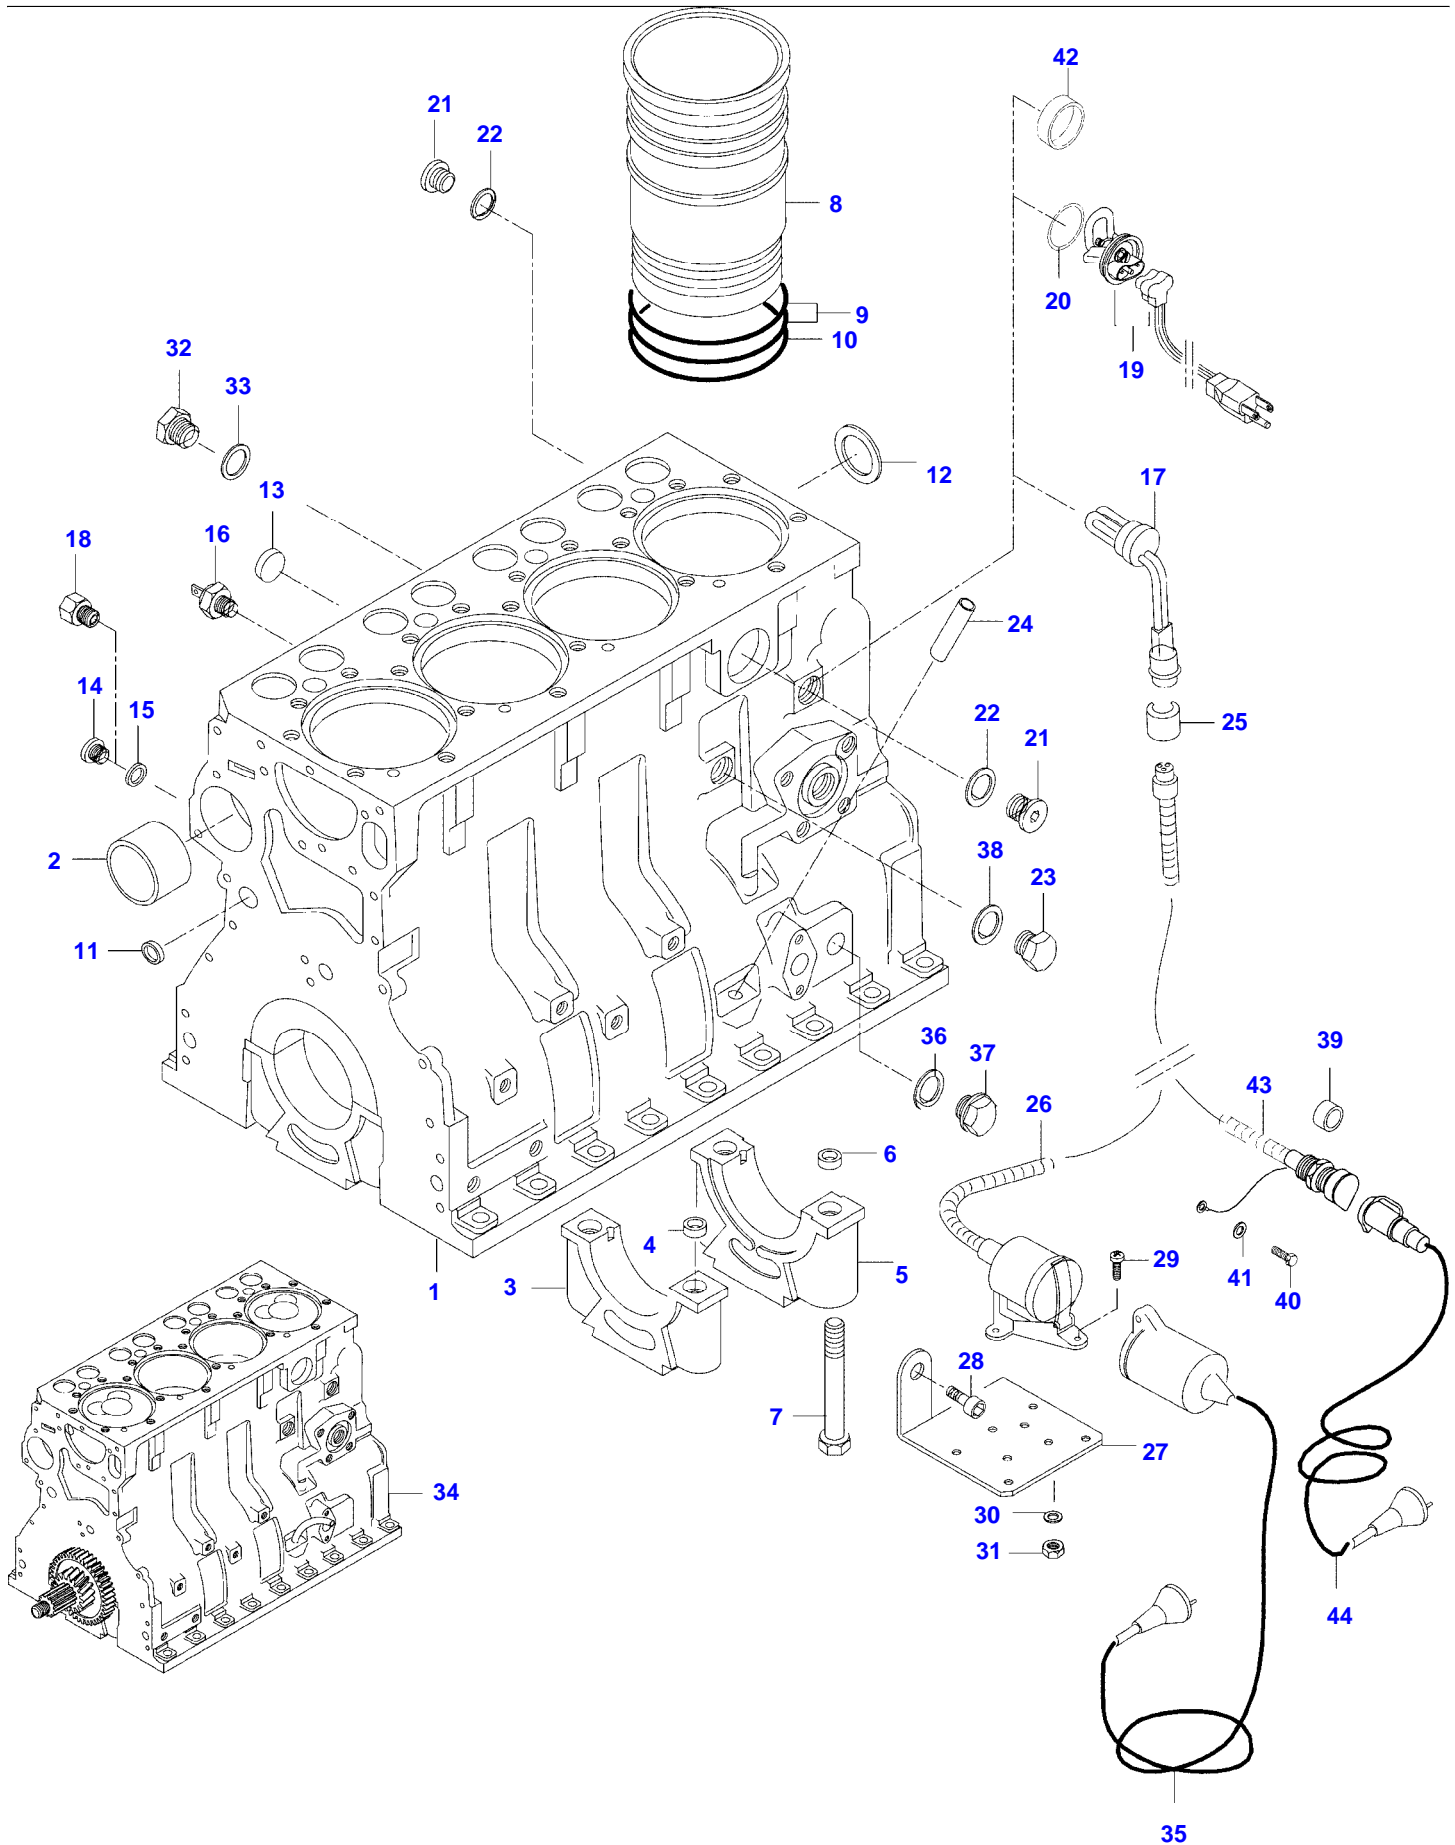

800E TRACTOR (600-900 SERIES)
SPIMG-004-21-04