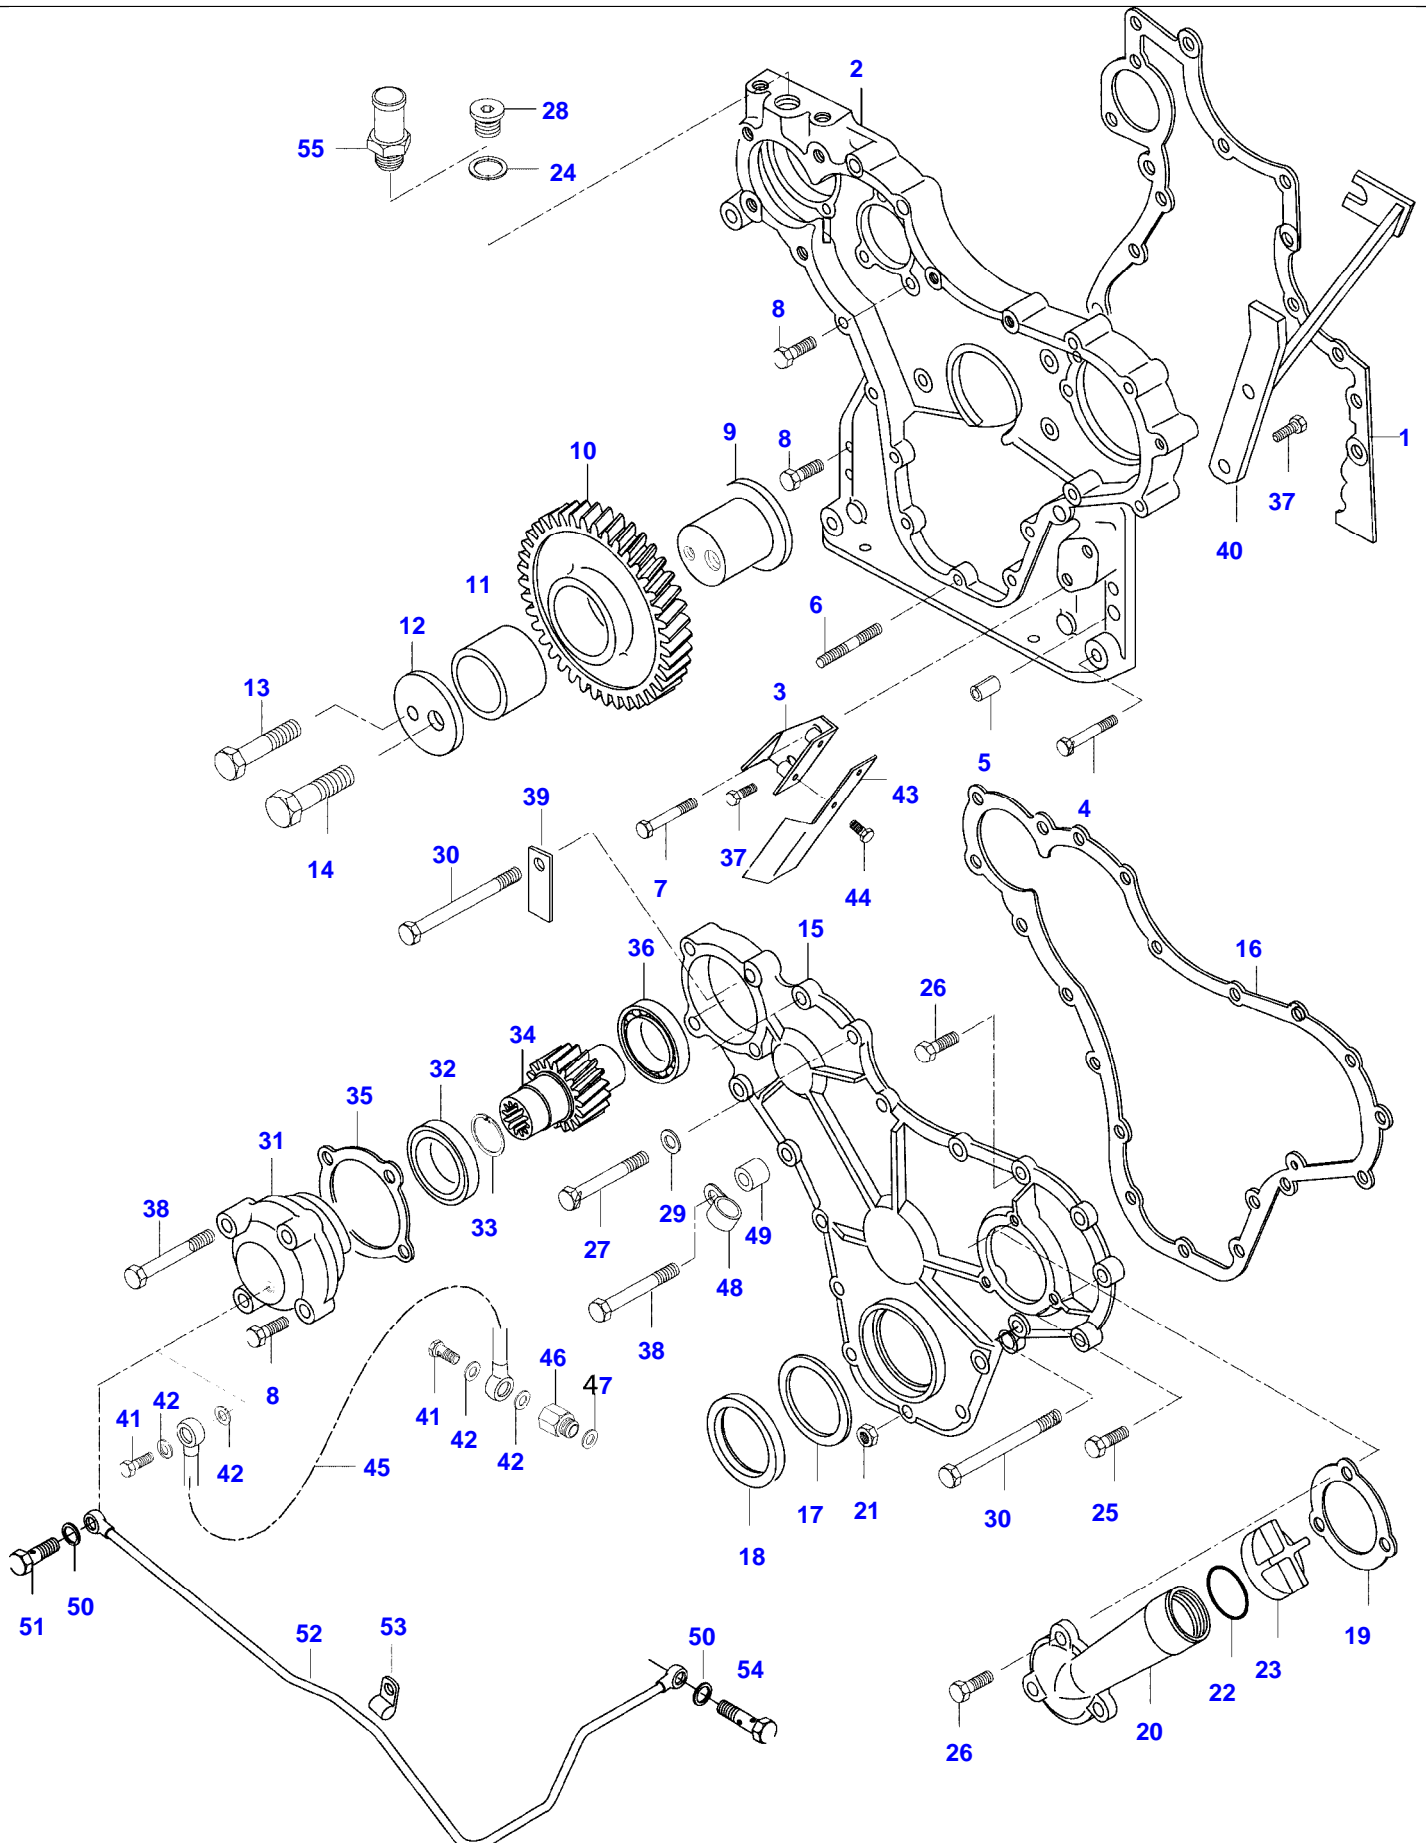

800E TRACTOR (600-900 SERIES)
SPIMG-004-21-20

Item	Part Number	Qty	Description Comments
1	V836647419	1	GASKET S2
2	V836652221	1	TIMING GEAR CASE
3	V836655720	1	TIMING MARK INDICATOR
4	V529801440	2	HEX CAP SCREW
5	V598359850	4	PIN
6	V546801380	5	STUD BOLT
7	V529801450	1	HEX CAP SCREW
8	V528801400	10	HEX CAP SCREW
9	V836766127	1	SHAFT
	V836138354	1	IDLER GEAR ASSEMBLY
10	NS	1	NON-SERVICEABLE PART . GEAR
11	V836139039	1	BUSHING .
12	V836129845	1	FLANGE
13	V528801910	1	SCREW
14	V529902720	1	HEX CAP SCREW
15	V836647575	1	GEAR HOUSING FRONT COVER
16	V835336796	1	GASKET S2
17	V836129782	1	COVER
18	V614105880	1	OIL SEAL S2
19	V836129946	1	GASKET S2
20	V835338325	1	ENGINE OIL FILL PIPE
21	V504800800	5	NUT
22	V614603540	1	O-RING S2
23	V836017927	1	CAP
	V836655188	1	CAP INCLUDES CHAIN
24	V615881822	1	SEALING WASHER S2
25	V528801420	2	HEX CAP SCREW
26	V528801382	5	HEX CAP SCREW
27	V529801470	3	HEX CAP SCREW
28	V640325018	1	PLUG
55	V836119851	1	FITTING TURBO
29	V836120989	1	WASHER
30	V529801500	2	HEX CAP SCREW
	V836655232	1	DRIVE ASSEMBLY -K17877(M)
	V836666028	1	DRIVE ASSEMBLY K17878-(M)
31	V836655230	1	BEARING HOUSING . -K17877(M)
	V836664542	1	BEARING HOUSING . K17878-(M)
32	V610060096	1	BALL BEARING .
33	V617330031	1	LOCK RING .
34	V836120880	1	SHAFT .
35	V835336793	1	GASKET S2
36	V610060096	1	BALL BEARING