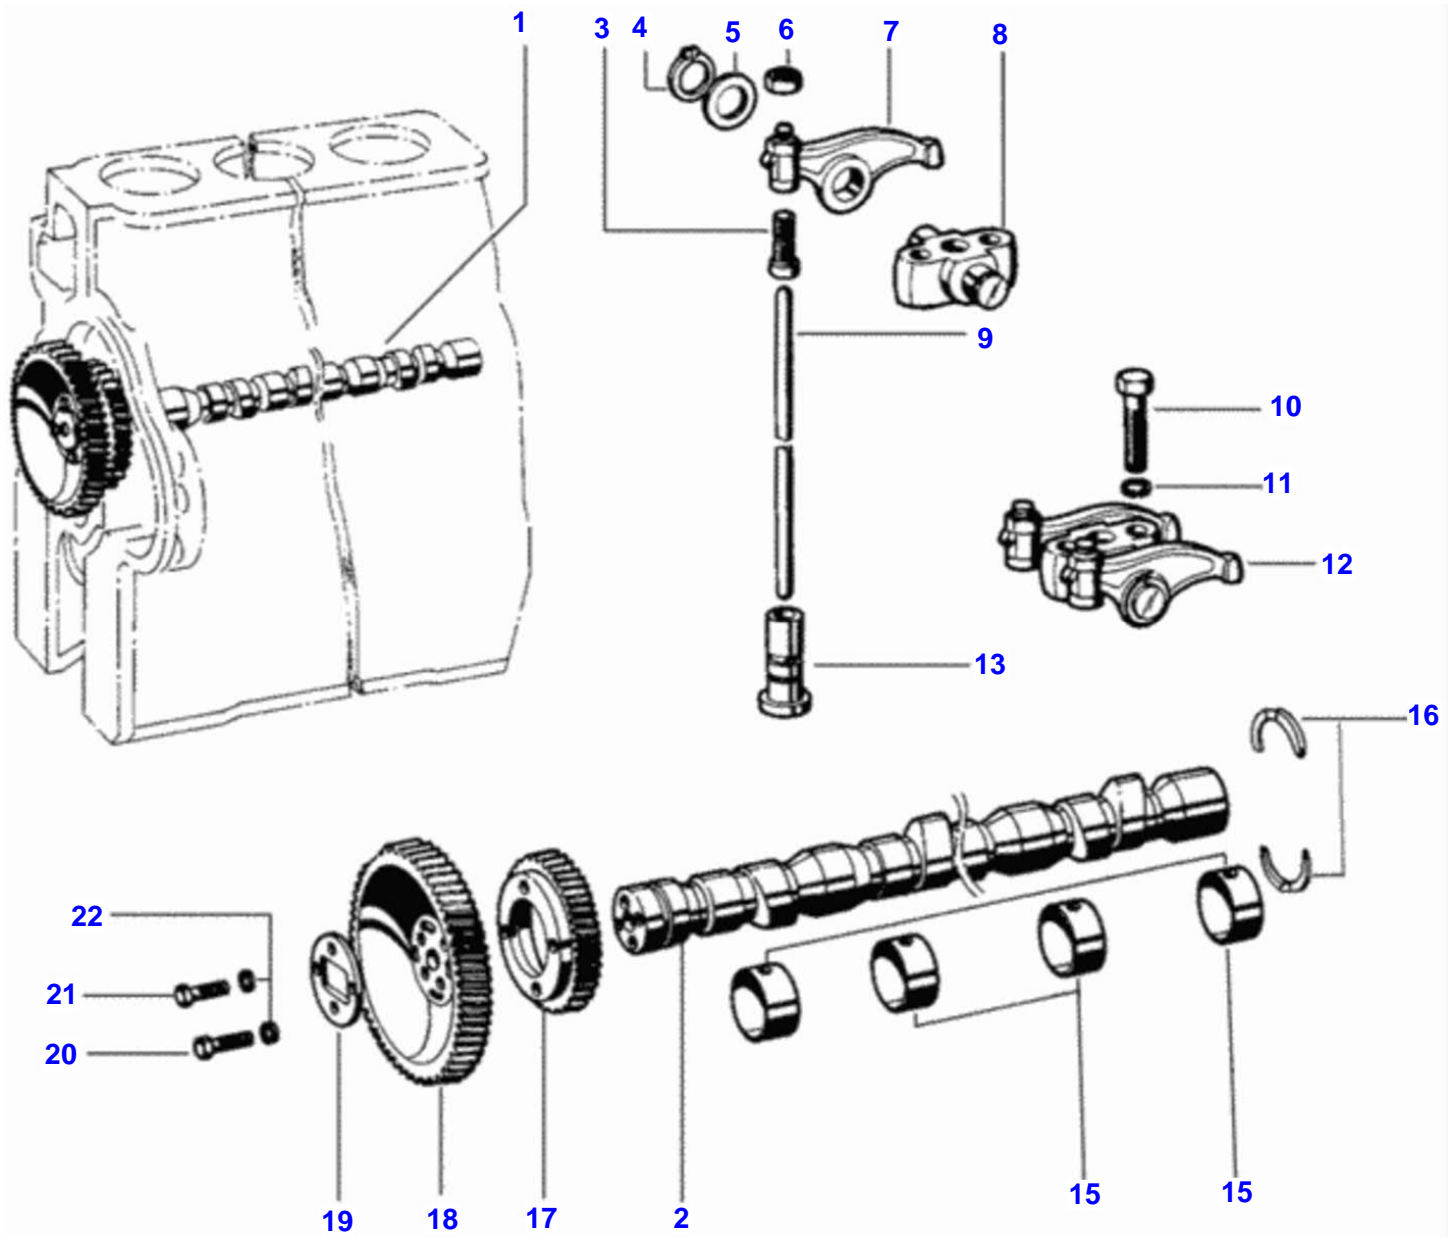

## Front Cover And Flywheel Housing

Item	Part Number	Qty	Description
1	V133800	1	Front Cover
2	V111630	1	Nut
3	V111640	1	Gasket
4	V111600	1	Protector Plate
5	V116990	1	Filler Cap
6	V117000	1	O-Ring
7	V147380	1	Flywheel Housing
8	V111760	1	Gasket
9	V117030	12	Washer
10	V118470	12	Bolt
11	V117050	6	Spring Washer
12	V149150	6	Bolt
13	V111530	1	Gasket
14	V111510	1	Rear Cover
15	V143000	10	Spring Washer
16	V111540	10	Bolt
17	V111520	1	Seal
18	VJD3108	13	Washer
19	V111660	3	Bolt
20	V117090	4	Bolt
21	V117100	1	Bolt
22	V111500	1	Bolt
23	V111340	1	O-Ring
24	V111560	1	Seal
25	V110970	1	Seal Cover
26	V111630	1	Nut
27	V117120	5	Bolt
28	V111570	1	Breather Cover
29	V111340	1	O-Ring
30	V111590	1	Dog
31	VGP3927	1	Clamp
33	V80709300	1	Breather Tube
34	V111710	1	Clamp
35	VHA6323	1	Screw
36	VJD3108	1	Washer
37	V80189100	1	Protection Cover
38	V234510	1	Assy Support
39	V245000	1	Cover
40	VJB1106	1	Washer
41	V148540	1	Bolt

## Cylinder Head

Item	Part Number	Qty	Description
1	V149240	4	Complete
2	V121390	4	Bolt
3	V112620	4	Seal Washer
4	V149330	4	Valve Cover
5	V149340	4	Gasket
6	V117300	4	O-Ring
7	VJB1108	8	Nut
8	V142270	8	Dog
9	V112550	4	Pipe
10	V112560	8	Clamp
11	V112570	4	Hose
12	V116030	16	Valve Cotter
13	V112450	8	Upper Disc
14	V112480	20	Seal Cover
15	V116020	8	Valve Spring
16	V112410	8	Lower Disc
17	V117330	8	Valve Guide Std
18	V119220	8	Dog
19	V133670	8	Nut
20	V117350	8	Dog
21	V112540	8	Nut
22	V116080	8	Washer
23	V117360	4	Intake
24	V112430	4	Intake Valve
25	V112420	4	Exhaust Vale
26	V112510	4	Exhaust
27	V117380	4	Cylinder
999	V112640	4	Exhaust
	V112580	8	Valve