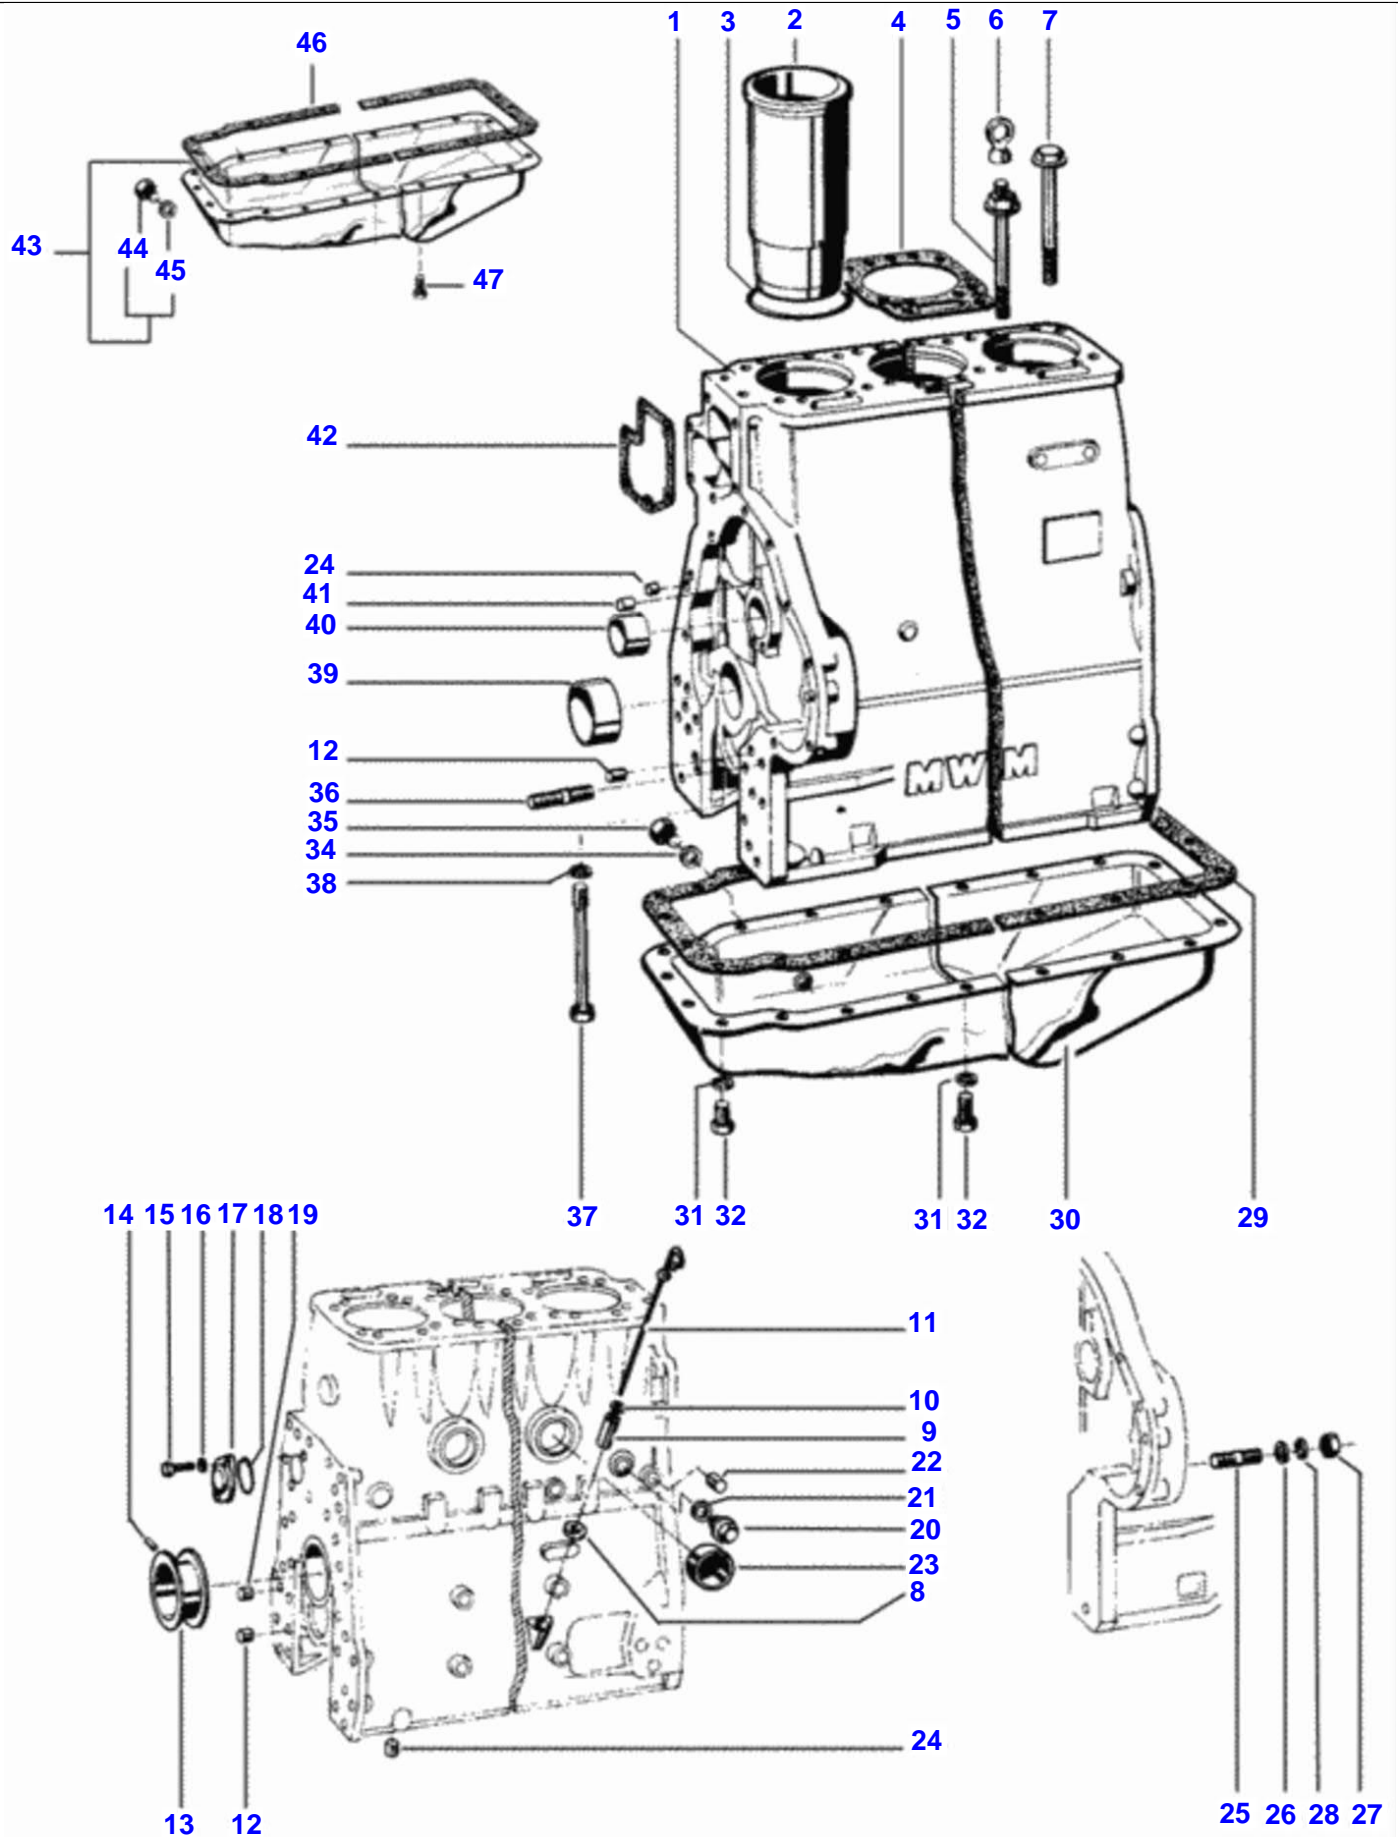

Page Title	Page Number
Cylinder Block	020-0010
Front Cover And Flywheel Housing	020-0015
Cylinder Head	020-0020
Valve Mechanism	020-0025
Crankshaft Mechanism	020-0030
Engine Balancer	020-0035
Piston	020-0040
Oil Pump	020-0045
Inlet And Exhaust Manifold	020-0050
Muffler	020-0055
Air Filter	020-0060
Sedimentation Filter	020-0065
Lubrificant Oil Filter	020-0070
Injection Pump (Delphi)	020-0075
Fuel Pipes System (Delphi)	020-0080
Feed Pump And Fuel Filter (Delphi)	020-0085
Throttle System	020-0090
Radiator	020-0095
Water Pump	020-0100
Gasket Kit	020-0105

785F TRACTOR (BR) - C078503  
00003491

## Cylinder Block

Item	Part Number	Qty	Description	Comments
1	V81216900	1	Cylinder Block	
2	V116840	4	Cylinder Liner	
3	V149320	8	O-Ring	
4	V143810	4	Cylinder	
5	V111000	2	Cylinder	
6	V111140	2	Lift Ring	
7	V110990	14	Bolt	
8	V81244300	1	Seal Washer	
9	V82605700	1	Pipe	4x4
	V80962200	1	Pipe	4x2
10	V111210	2	O-Ring	
11	V82605600	1	Dipstick	4x4
	V81255300	1	Rod	
12	V142730	4	Guide Pin	
13	V111320	1	Slider Bearing	
	V111280	1	Slider Bearing	
	V111270	1	Big-End	
	V111310	1	Slider Bearing	
14	V111030	5	Pressure Pin	
15	V111540	2	Bolt	
16	V143000	2	Spring Washer	
17	V146210	1	Seal Cover	
18	V117710	1	O-Ring	
19	V142740	2	Guide Pin	
20	V148730	1	Plug 3/8-18 Npsf	
21	V116310	1	Collet	
22	V141340	7	Pad	
23	V110970	3	Seal Cover	
24	V142370	2	Pad	
29	V111410	1	Gasket Sump	
30	V81244200	1	Sump	4x2
31	V143000	25	Spring Washer	
32	VHA6322	25	Screw	
34	V81288900	1	Seal Washer	
35	V111170	1	Sump Plug	
36	V111360	6	Dog	
37	V111040	10	Bolt	
38	V111020	10	Washer	
39	V111240	4	Slider Bearing	
	V111300	1	Slider Bearing	
	V111230	4	Slider Bearing	
	V111260	4	Slider Bearing	
	V111250	4	Slider Bearing	
	V111220	4	Big-End	
40	V110980	1	Bush	
41	V142360	3	Seal Pin	
42	V111120	1	Gasket	