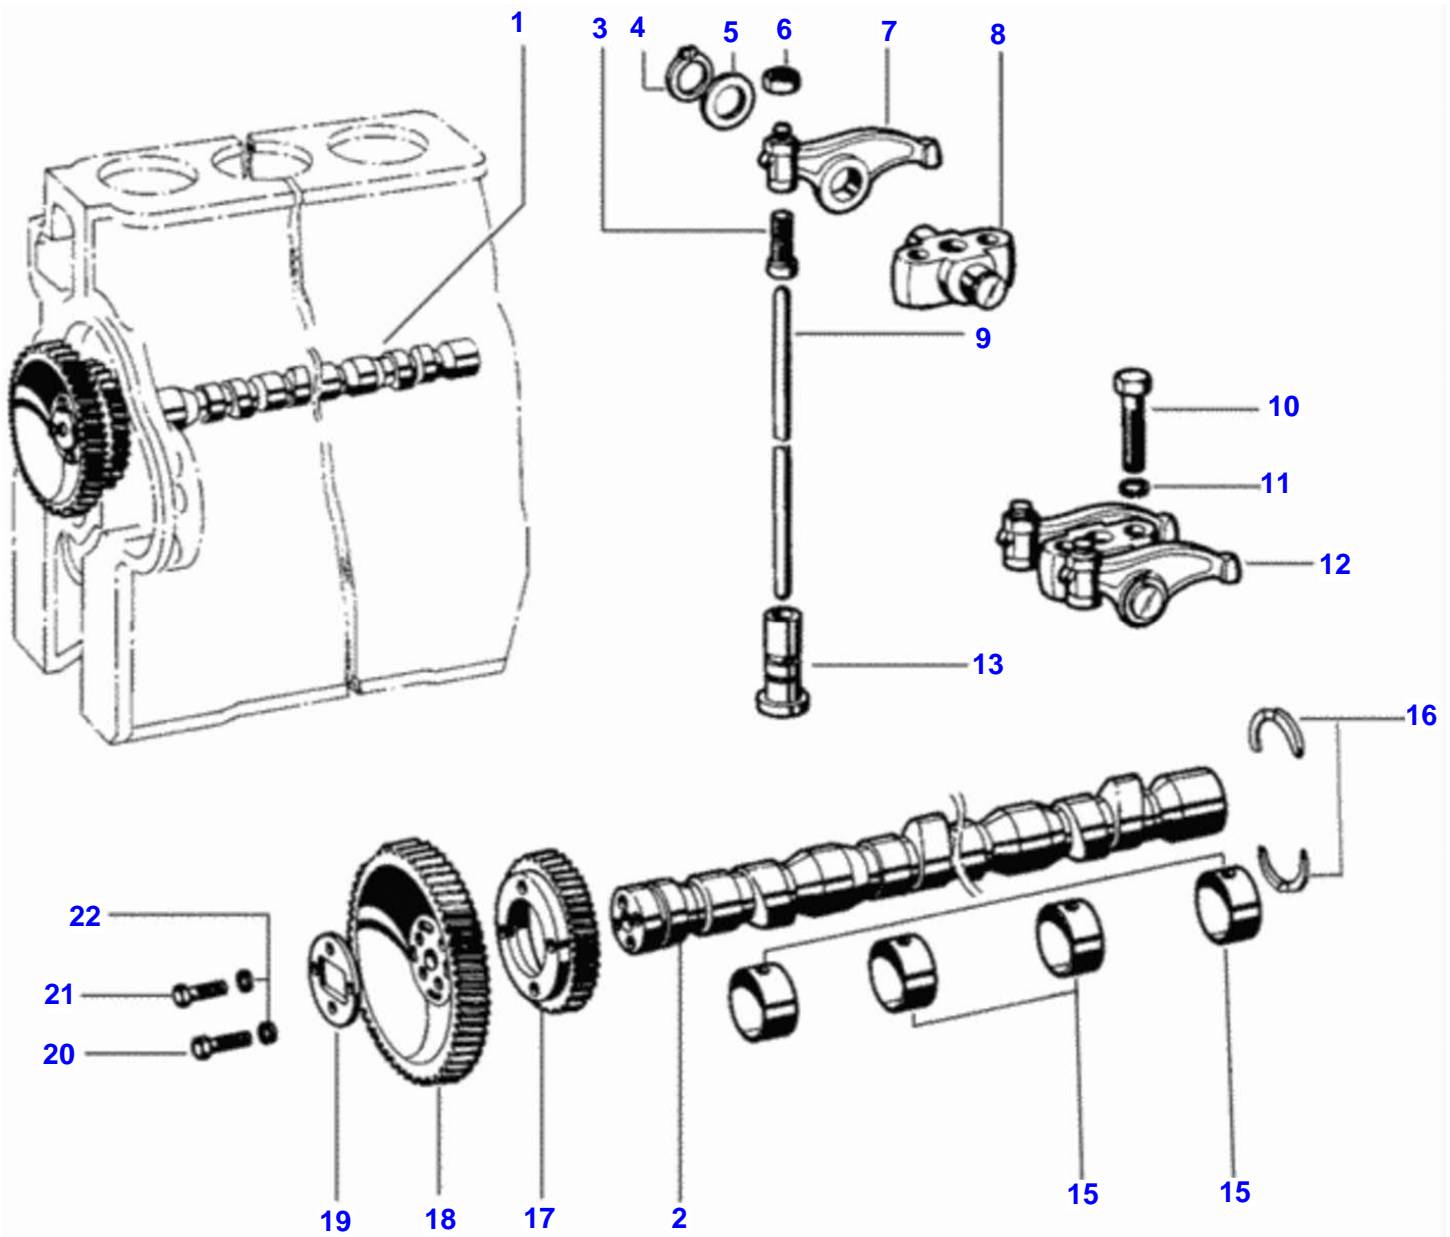

Cylinder Head

Item	Part Number	Qty	Description
1	V149240	3	Complete
2	V121390	3	Bolt
3	V112620	3	Seal Washer
4	V149330	3	Valve Cover
5	V149340	3	Gasket
6	V117300	3	O-Ring
7	VJB1108	6	Nut
8	V142270	6	Dog
9	V112550	3	Pipe
10	V112560	6	Clamp
11	V112570	3	Hose
12	V116030	12	Valve Cotter
13	V112450	6	Upper Disc
14	V112480	15	Seal Cover
15	V116020	6	Valve Spring
16	V112410	6	Lower Disc
17	V117330	6	Valve Guide Std
18	V119220	6	Dog
19	V133670	6	Nut
20	V117350	6	Dog
21	V112540	6	Nut
22	V116080	6	Washer
23	V117360	3	Intake
24	V112430	3	Intake Valve
25	V112420	3	Exhaust Vale
26	V112510	3	Exhaust
27	V117380	3	Cylinder
999	V112640	3	Exhaust
	V112580	6	Valve