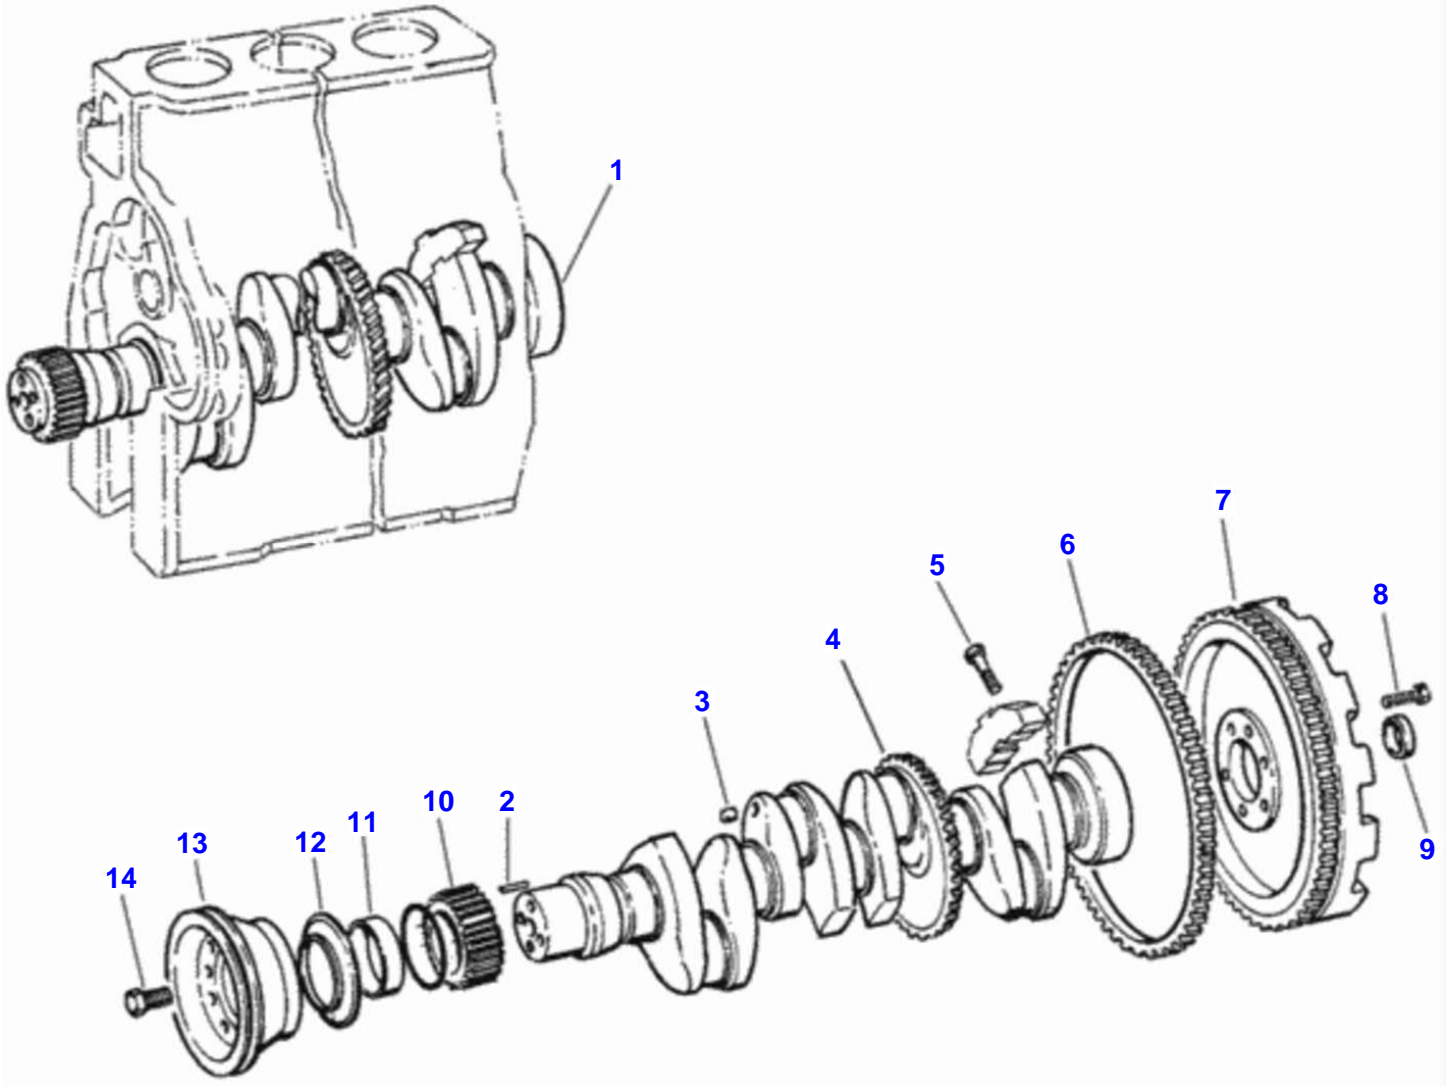

## Valve Mechanism

| Item | Part Number | Qty | Description     |
|------|-------------|-----|-----------------|
| 1    | V146220     | 1   | Complete        |
| 2    | V146190     | 1   | Valve           |
| 3    | V112170     | 6   | Adjusting Screw |
| 4    | V112190     | 6   | Circlip         |
| 5    | V112180     | 6   | Rocker          |
| 6    | VJB1108     | 6   | Nut             |
| 7    | V149370     | 6   | Assy Rocker Arm |
| 9    | V112200     | 6   | Push Rod        |
| 10   | V117150     | 6   | Bolt            |
| 11   | VJD3110     | 6   | Pressure Washer |
| 12   | V149360     | 3   | Complete        |
| 13   | V112210     | 6   | Rocker          |
| 15   | V112130     | 1   | Bushing         |
| 16   | V115950     | 1   | Setting Ring    |
| 17   | V112000     | 1   | Gear            |
| 18   | V111990     | 1   | Gear            |
| 19   | V112020     | 1   | Lock            |
| 20   | V117180     | 4   | Bolt            |
| 21   | V117190     | 4   | Bolt M8X35Mm    |
| 22   | VJD3108     | 8   | Washer          |