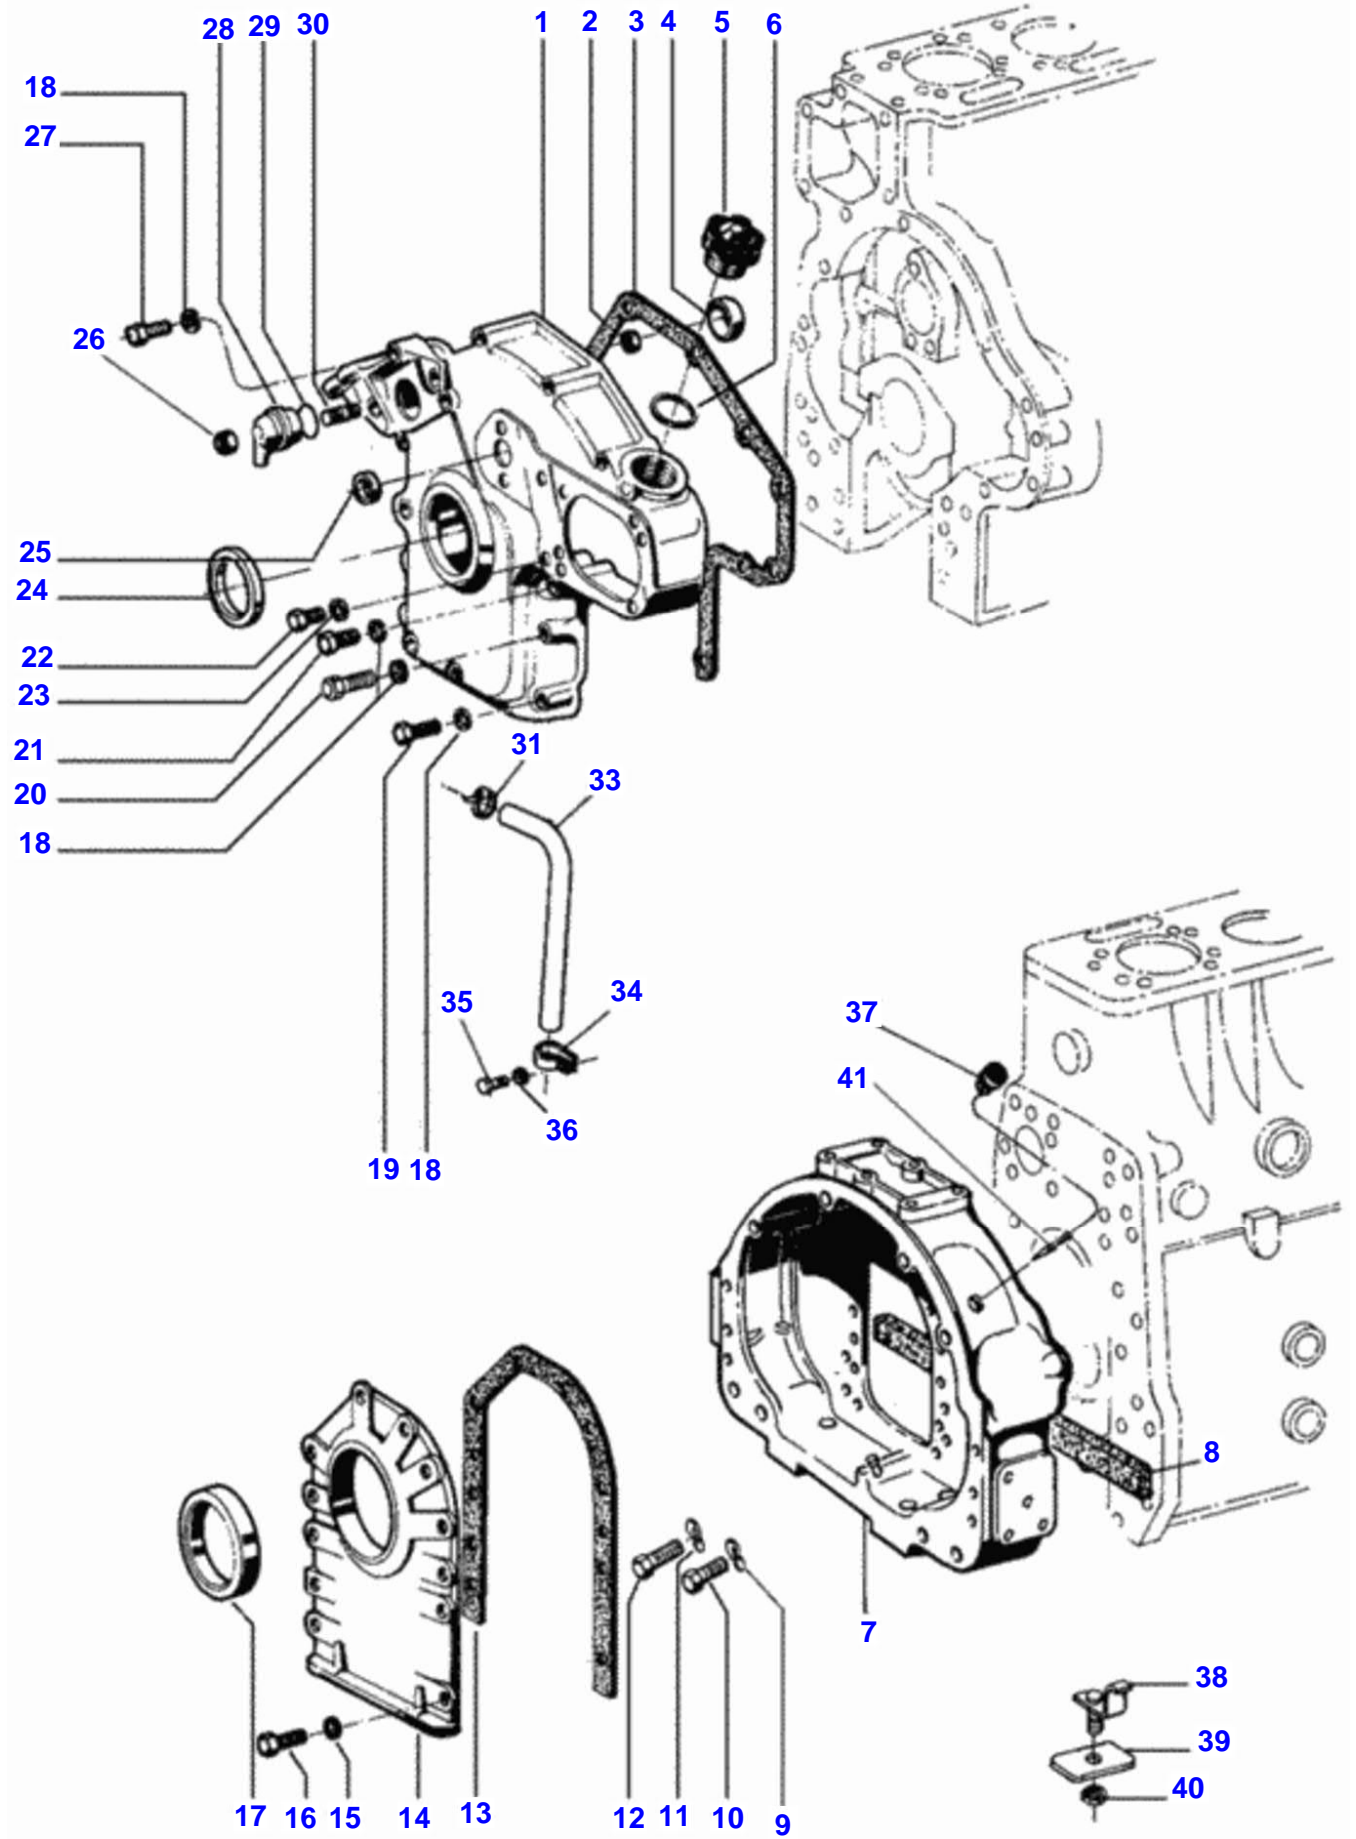

Cylinder Block

Item	Part Number	Qty	Description
1	V81216600	1	Cylinder Block
2	V116840	3	Cylinder Liner
3	V149320	6	O-Ring
4	V143810	3	Cylinder
5	V111000	2	Cylinder
6	V111140	2	Lift Ring
7	V110990	10	Bolt
9	V135890	1	Pipe
10	V111210	2	O-Ring
11	V81341300	1	Dipstick
12	V142730	4	Guide Pin
13	V111270	1	Big-End
	V111280	1	Slider Bearing
	V111310	1	Slider Bearing
	V111320	1	Slider Bearing
14	V111030	4	Pressure Pin
15	V111540	2	Bolt
16	V143000	2	Spring Washer
17	V146210	1	Seal Cover
18	V117710	1	O-Ring
19	V142740	2	Guide Pin
20	V148730	1	Plug 3/8-18 Npsf
21	V116310	1	Collet
22	V141340	6	Pad
23	V111450	2	Seal Cover
24	V142370	2	Pad
25	V116810	4	Dog
26	V116940	4	Washer
27	VJB3110	4	Nut
28	V116950	4	Tooth Washer
29	V111190	1	Gasket Sump
30	V81246700	1	Sump
31	V143000	21	Spring Washer
32	VHA6322	21	Screw
34	V81288900	1	Seal Washer
35	V111170	1	Sump Plug
36	V111360	6	Dog
37	V111040	8	Bolt
38	V111020	8	Washer
39	V111230	3	Slider Bearing
	V111300	1	Slider Bearing
	V111260	3	Slider Bearing
	V111220	3	Big-End
	V111240	3	Slider Bearing
	V111250	3	Slider Bearing
40	V110980	1	Bush
41	V142360	3	Seal Pin
42	V111120	1	Gasket

685F TRACTOR (BR) - C068505
00000563