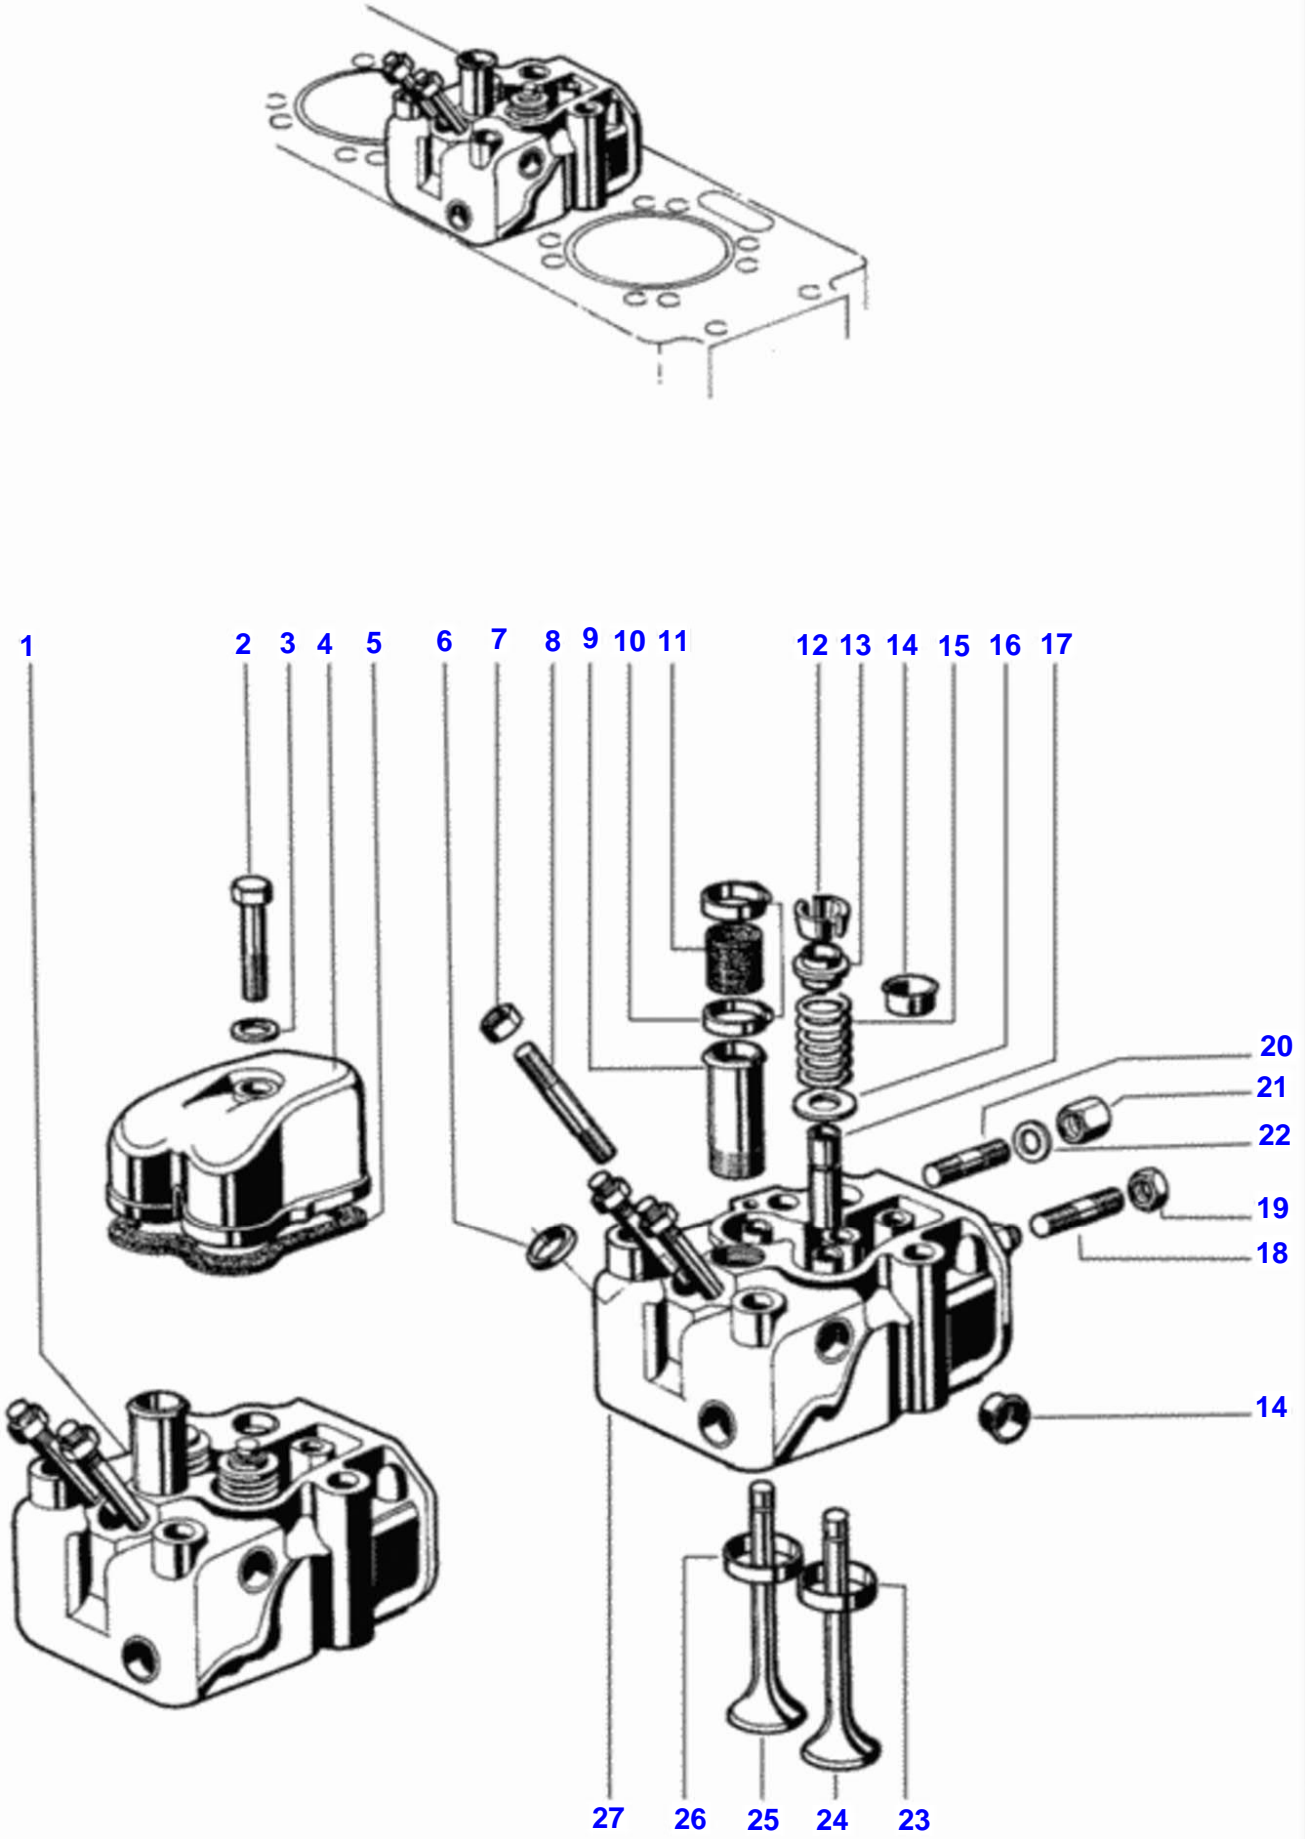

Front Cover And Flywheel Housing

Item	Part Number	Qty	Description
1	V133800	1	Front Cover
2	V111630	1	Nut
3	V111640	1	Gasket
4	V111600	1	Protector Plate
5	V116990	1	Filler Cap
6	V117000	1	O-Ring
7	V147380	1	Flywheel Housing
8	V111760	1	Gasket
9	V117030	12	Washer
10	V118470	12	Bolt
11	V117050	6	Spring Washer
12	V149150	6	Bolt
13	V111530	1	Gasket
14	V111510	1	Rear Cover
15	V143000	10	Spring Washer
16	V111540	10	Bolt
17	V111520	1	Seal
18	VJD3108	13	Washer
19	V111660	3	Bolt
20	V117090	4	Bolt
21	V117100	1	Bolt
22	V111500	1	Bolt
23	V111340	1	O-Ring
24	V111560	1	Seal
25	V110970	1	Seal Cover
26	V111630	1	Nut
27	V117120	5	Bolt
28	V111570	1	Breather Cover
29	V111340	1	O-Ring
30	V111590	1	Dog
31	VGP3927	1	Clamp
33	V80709300	1	Breather Tube
34	V111710	1	Clamp
35	VHA6323	1	Screw
36	VJD3108	1	Washer
37	V80189100	1	Protection Cover
38	V234510	1	Assy Support
39	V245000	1	Cover
40	VJB1106	1	Washer
41	V148540	1	Bolt