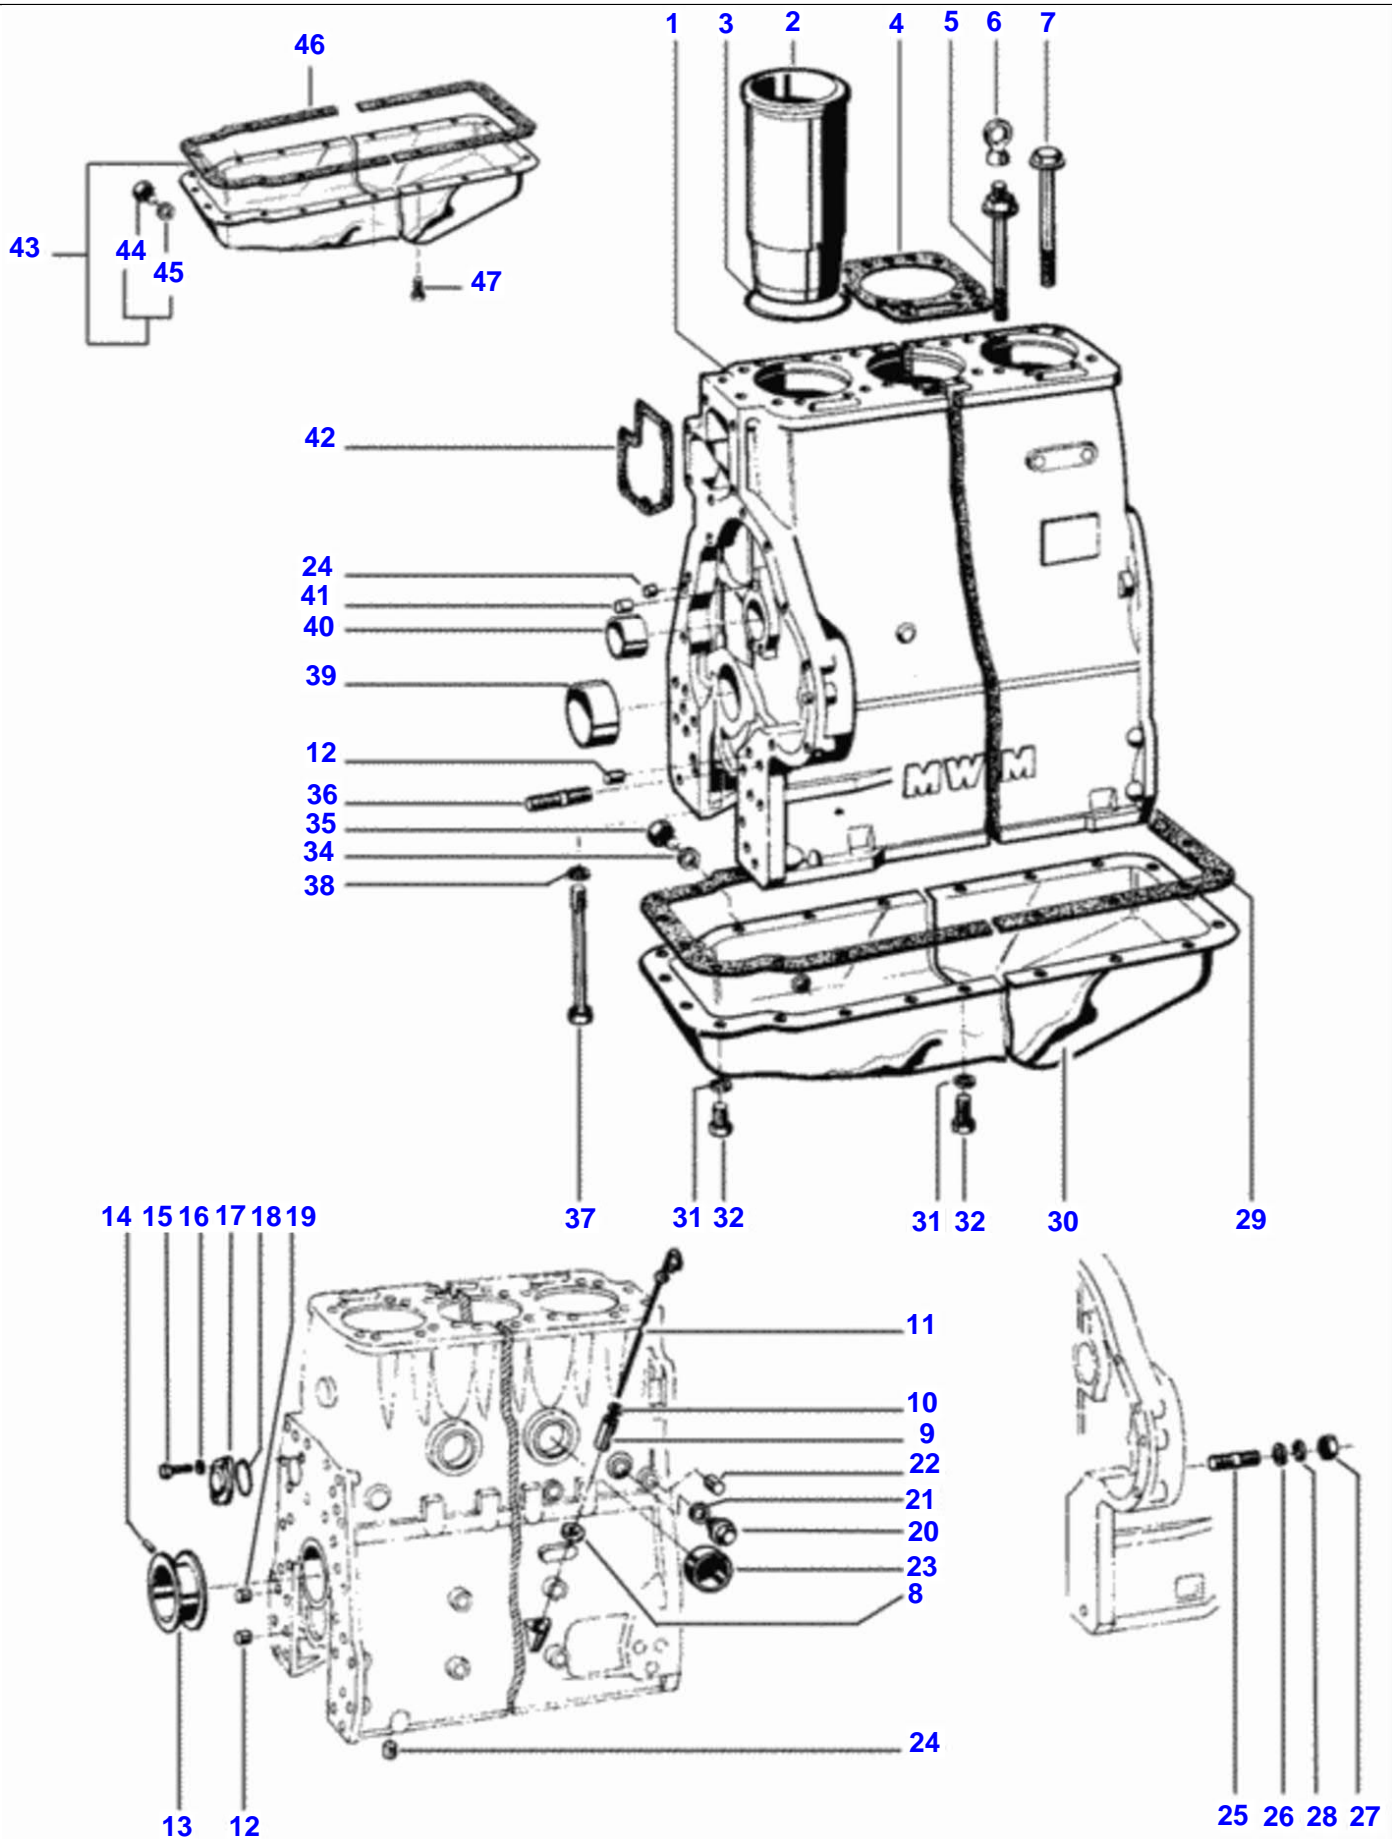

685F TRACTOR (BR) - C068505
00003491