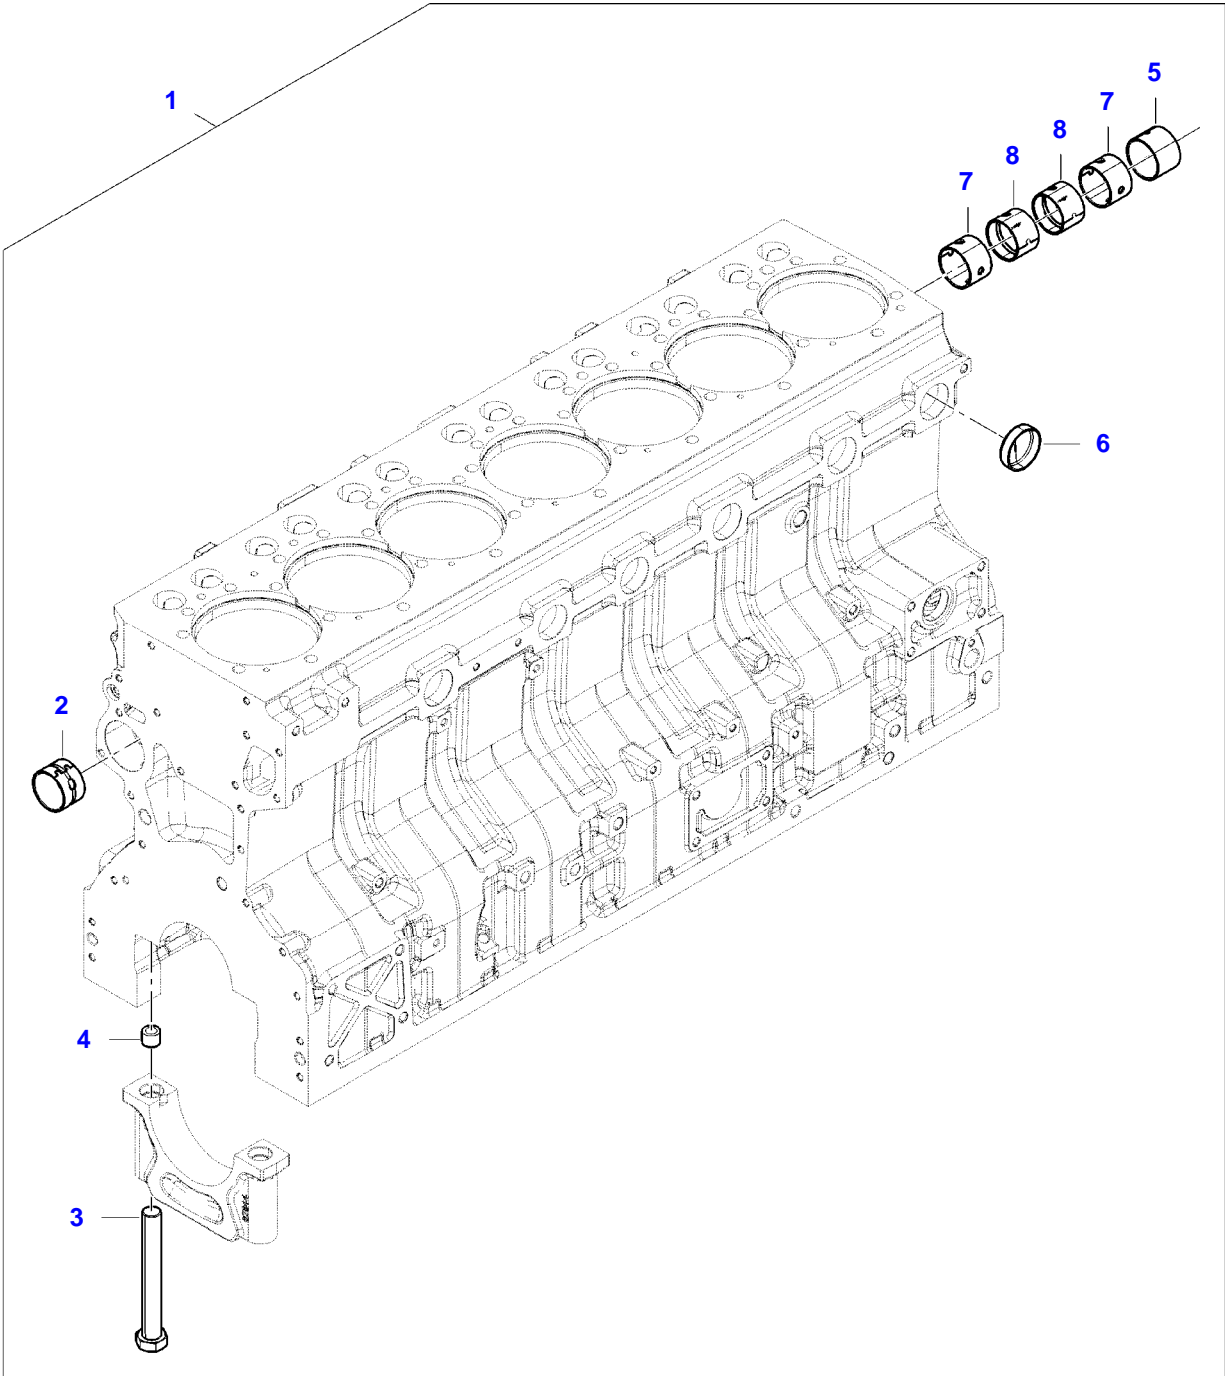

IDEAL 7 COMBINE (ZN2G0007V03020001-999)
APG1G2550

Item	Part Number	Qty	Description Comments	Technical Specification
1	V837086429	1	CYLINDER BLOCK INCLUDES ITEMS 2-8	98 AWF-HLA/LFVC
2	V836866069	1	CAMSHAFT BEARING BUSHING	
3	V835329030	16	HEX CAP SCREW	
4	V836214478	16	GUIDE SLEEVE	
5	V836852461	1	CAMSHAFT BEARING BUSHING	
6	V640016040	6	CUP PLUG	
7	V836852460	2	CAMSHAFT BEARING BUSHING	
8	V837086315	2	CAMSHAFT BEARING BUSHING	

IDEAL 7 COMBINE (ZN2G0007V03020001-999)
APG20G2543

Item	Part Number	Qty	Description Comments
1	ACW2275730	1	ENGINE WIRE HARNESS
2	ACW2342280	1	ENGINE WIRE HARNESS
3	V837070201	2	PRESSURE SENSOR
4	V836667732	2	TEMPERATURE SENSOR
5	ACW0830170	1	CRANKSHAFT SPEED SENSOR INCLUDES ITEMS 6
6	V837091429	2	O-RING
7	V837070189	1	SPEED SENSOR INCLUDES ITEMS 8
8	V614601718	1	O-RING
9	V837084708	1	WIRE
10	V837069047	1	RELAY
11	V837073594	1	WIRE
12	V837074737	1	MASS AIR FLOW SENSOR (MAF)
13	V837084326	1	BOOST PRESSURE SENSOR
14	V837073921	2	LOCKING RING
15	V837073922	2	LOCKING PLATE
16	V837084141	1	ENGINE WIRE HARNESS
17	V837074692	1	ENGINE WIRE HARNESS
18	V528801362	2	HEX CAP SCREW
19	V602060610	1	RETAINER CLAMP
20	V837070209	1	PRESSURE SENSOR
21	V837074507	1	TEMPERATURE SENSOR
22	V837070292	1	GROUND WIRE
23	V528801342	1	HEX CAP SCREW
24	V837074863	1	ENGINE CONTROL UNIT
25	V837084201	1	WIRE