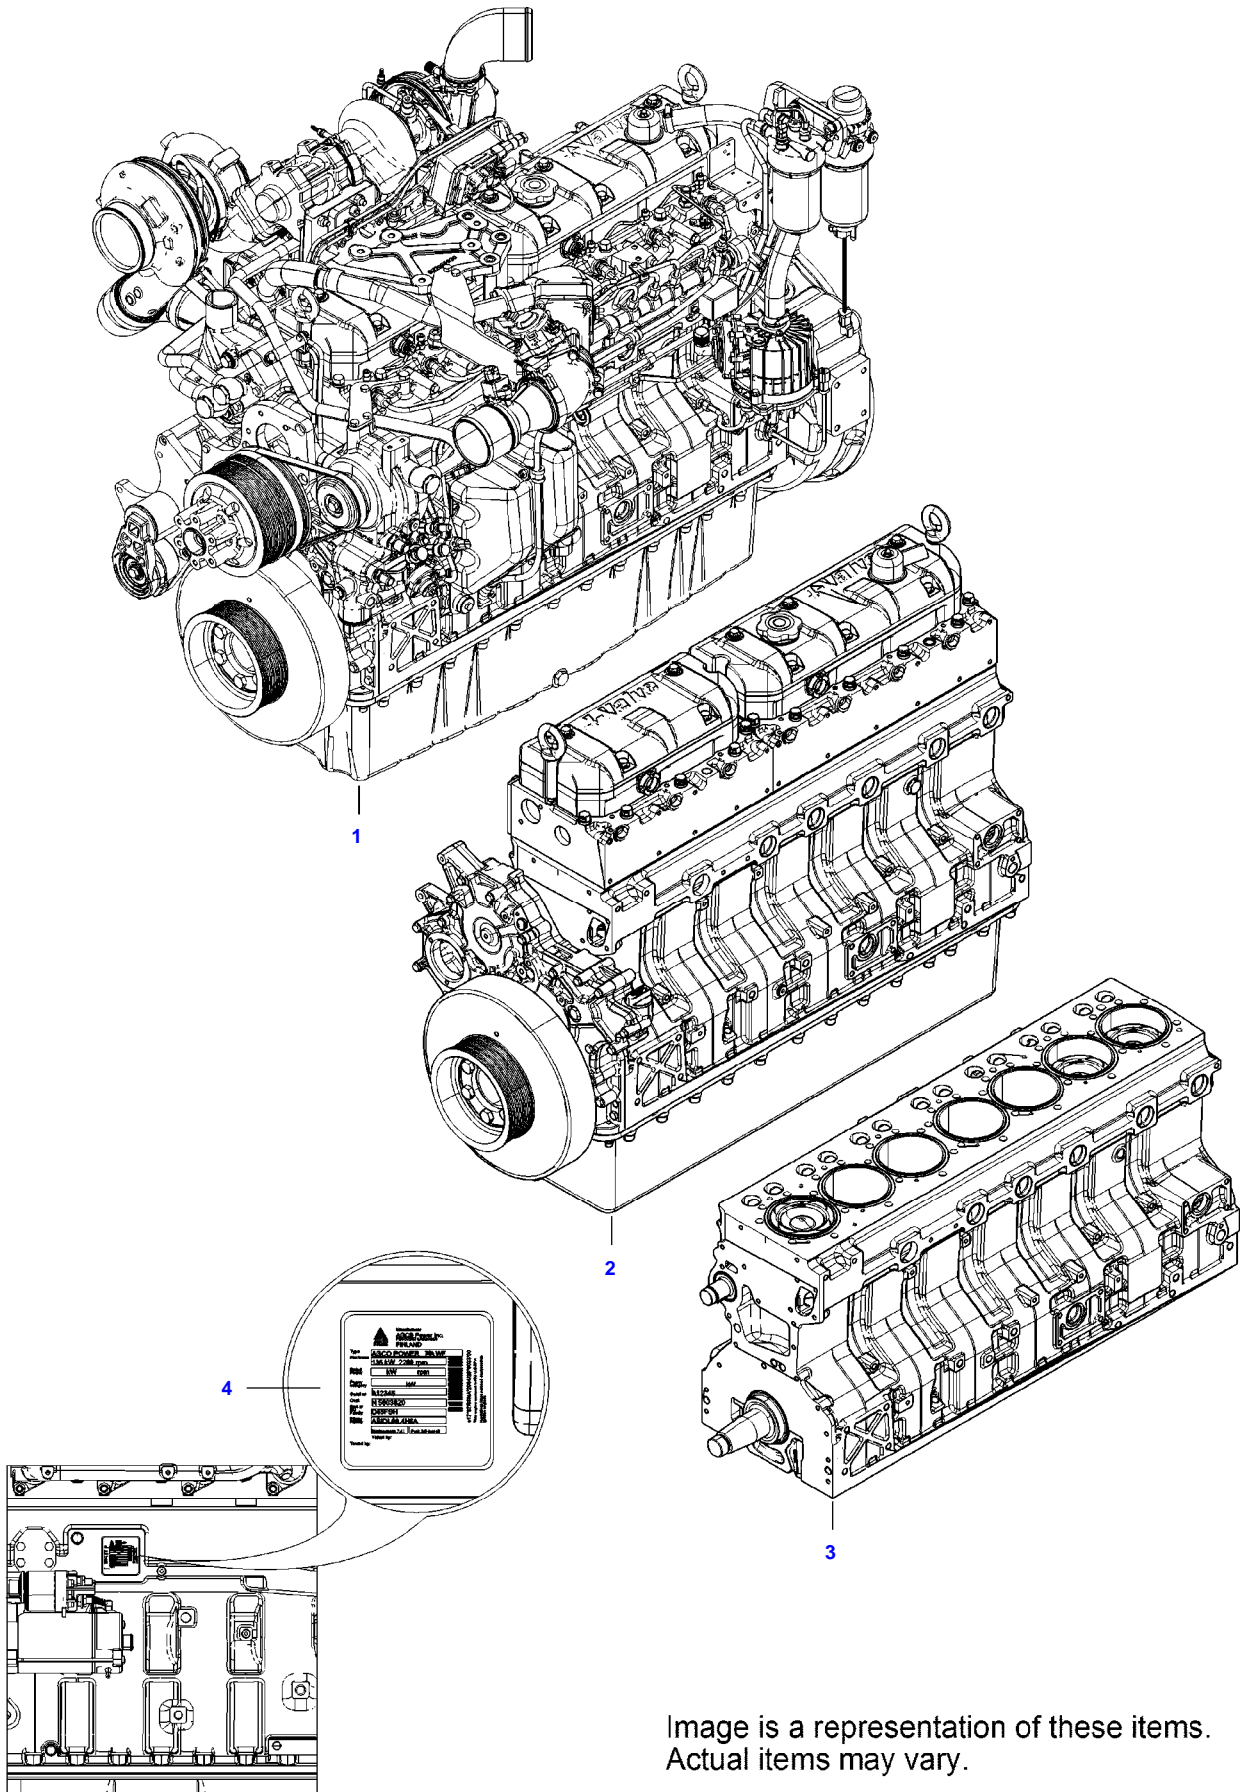

IDEAL 7 COMBINE (ZN2G0007V03020001-999)
AP_ENGAS_98

Image is a representation of these items.
Actual items may vary.