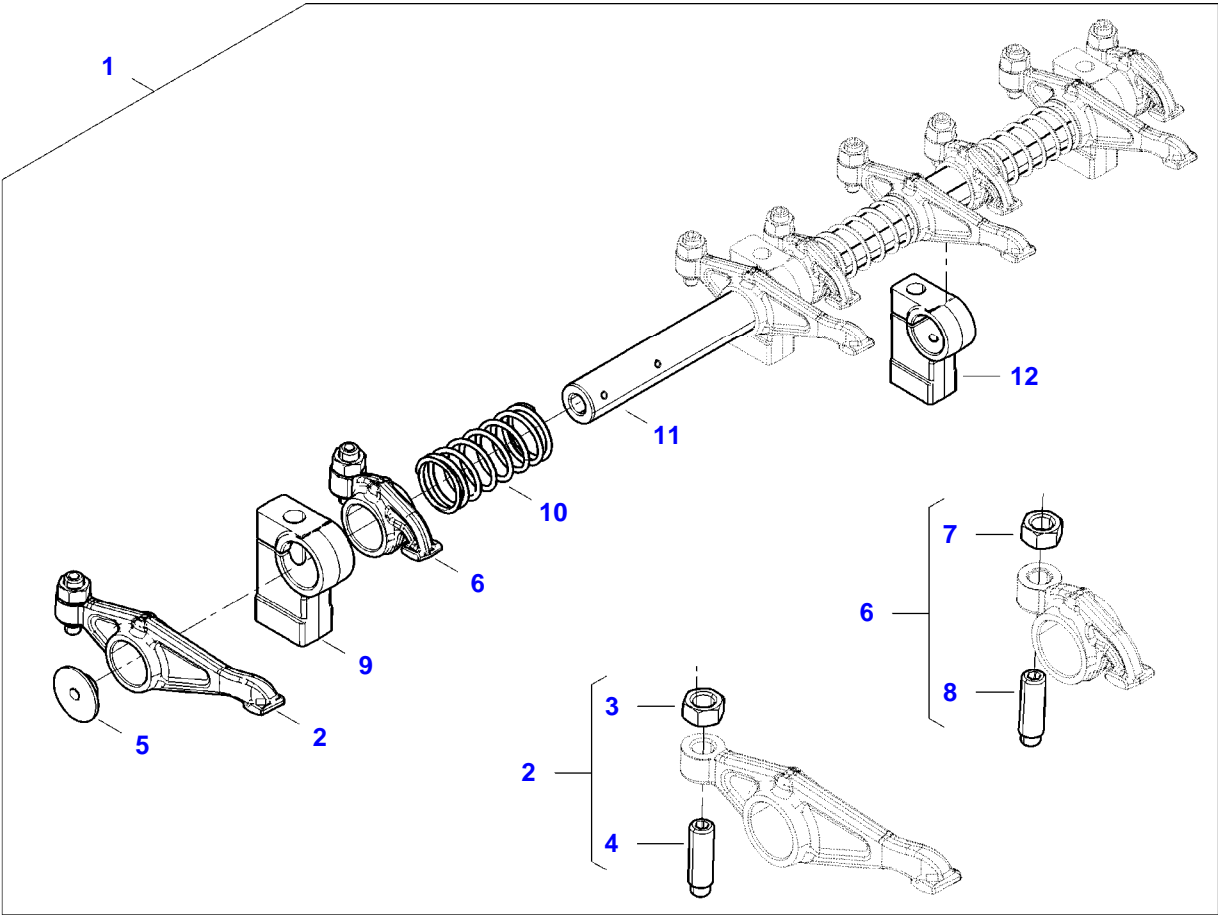

IDEAL 7 COMBINE (ZN2G0007V03020001-999)
APG5G2502

Item	Part Number	Qty	Description Comments	Technical Specification
1	V837069016	1	ROCKER SHAFT ASM SEE PAGE 01-0008	
2	V837070105	1	ROCKER SHAFT ASM SEE PAGE 01-0009	
3	V836655406	5	SLEEVE NUT	
4	V529801912	2	HEX CAP SCREW	
5	V837073089	14	VALVE BRIDGE	
6	V837084417	14	PUSH ROD	
7	V837084421	14	TAPPET	HLA
8	V837073488	1	CAMSHAFT	
9	V603305760	1	WOODRUFF KEY	
10	V837073675	1	CAMSHAFT GEAR	
11	V837069085	1	NUT	

IDEAL 7 COMBINE (ZN2G0007V03020001-999)
APG5G2508

Item	Part Number	Qty	Description Comments
1	V837069016	1	ROCKER SHAFT ASM INCLUDES ITEMS 2-12
2	V837069011	3	ROCKER ARM INCLUDES ITEMS 3-4
3	V512861000	1	NUT
4	V837069023	1	VALVE ROCKER ADJUSTMENT SCREW
5	V837069020	2	PLUG
6	V837069013	3	ROCKER ARM INCLUDES ITEMS 7-8
7	V512861000	1	NUT
8	V837069023	1	VALVE ROCKER ADJUSTMENT SCREW
9	V837069017	2	ROCKER SHAFT BRACKET
10	V837069019	2	SPRING
11	V837069015	1	SHAFT
12	V837069018	1	ROCKER SHAFT BRACKET

Thank you so much for reading

IDEAL 7 COMBINE (ZN2G0007V03020001-999)
APG5G2509

Item	Part Number	Qty	Description Comments
1	V837070105	1	ROCKER SHAFT ASM INCLUDES ITEMS 2-12
2	V837069011	4	ROCKER ARM INCLUDES ITEMS 3-4
3	V512861000	1	NUT
4	V837069023	1	VALVE ROCKER ADJUSTMENT SCREW
5	V837069020	2	PLUG
6	V837069013	4	ROCKER ARM INCLUDES ITEMS 7-8
7	V512861000	1	NUT
8	V837069023	1	VALVE ROCKER ADJUSTMENT SCREW
9	V837069017	3	ROCKER SHAFT BRACKET
10	V837069019	3	SPRING
11	V837070104	1	SHAFT
12	V837069018	1	ROCKER SHAFT BRACKET