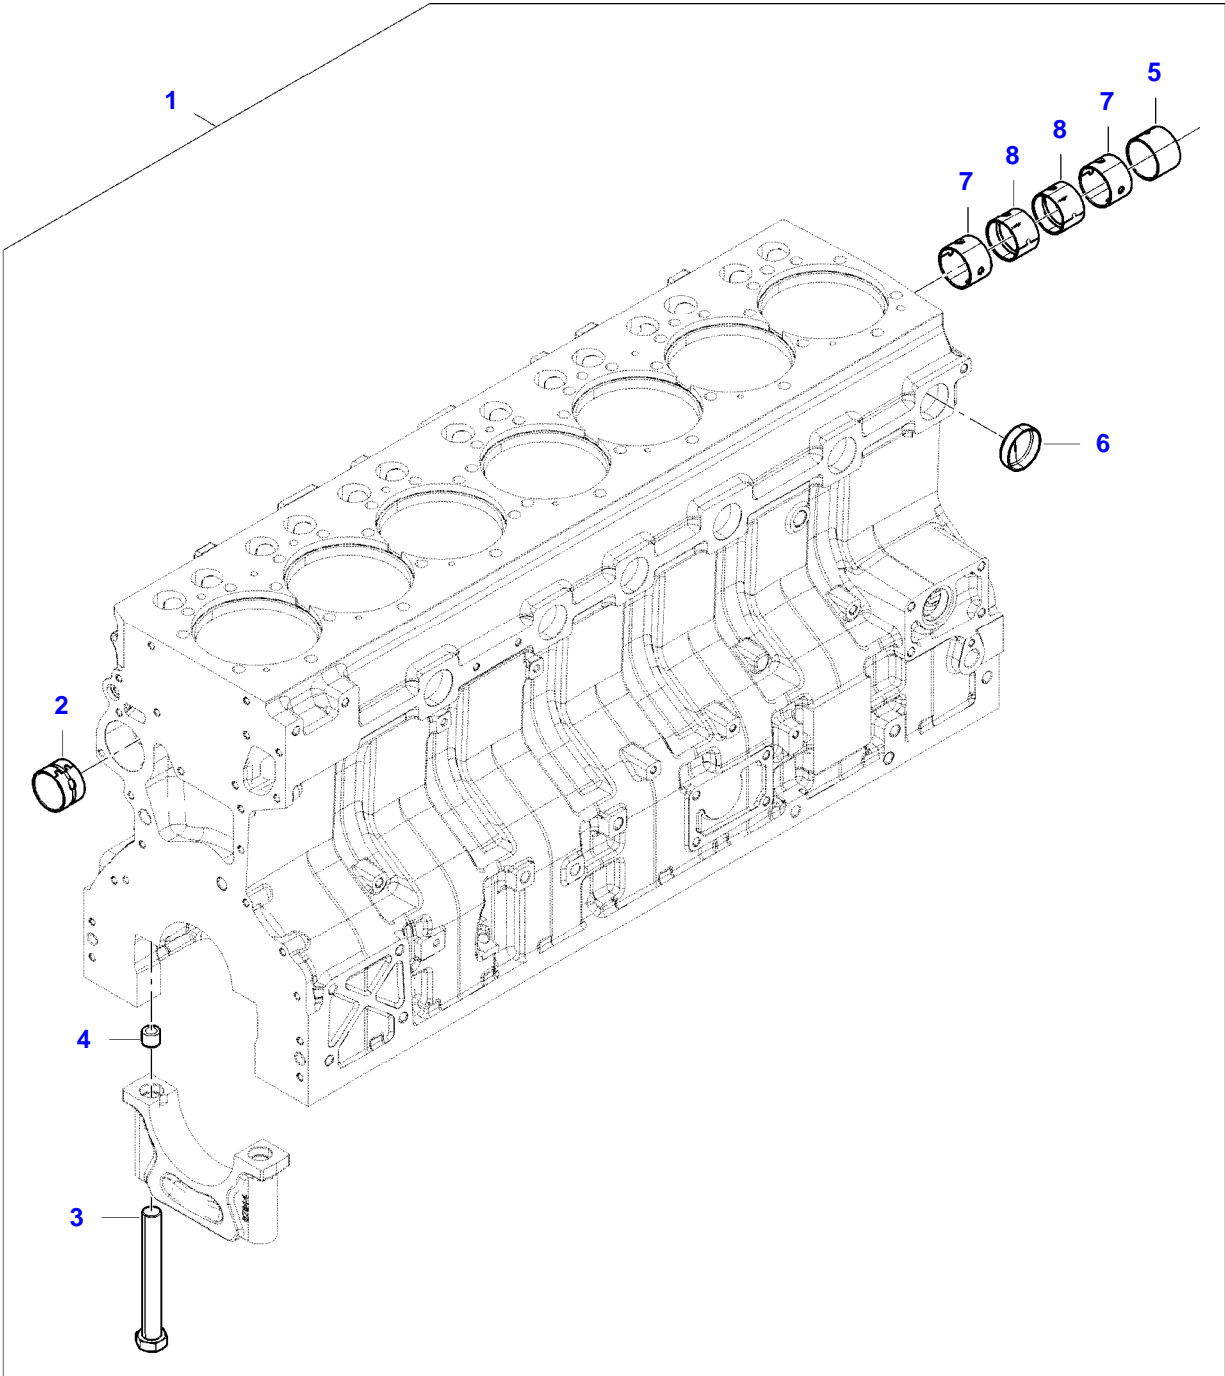

IDEAL 7 COMBINE (ZN2G0007V03020001-999)
APG1G3023

Item	Part Number	Qty	Description Comments	Technical Specification
1	V837086429	1	CYLINDER BLOCK SEE PAGE 01-0003	98 AWF-HLA/LFVC
2	V640016012	1	CUP PLUG	
3	V836867048	7	LINER	
4	V836855446	14	CYLINDER LINER O-RING [B]	
5	V836855447	7	CYLINDER LINER O-RING [B]	
6	V640016016	2	CUP PLUG	
7	V836852744	1	PLUG	
8	V615871014	6	SEALING WASHER [B]	
9	V640325110	8	SCREW PLUG	
10	V836684767	1	SEALING WASHER [B]	
11	V581804572	1	HEX SOCKET SCREW	
12	V528801382	6	HEX CAP SCREW	
13	V836846444	1	COVER	
14	ACW5174780	1	GASKET [B]	
15	V837084973	7	PISTON COOLING JET	
16	V836855626	2	SPACER	
17	V501950842	2	WASHER	
18	V529801432	2	HEX CAP SCREW	
19	V837084081	1	ECU BRACKET	
20	V837084129	6	DAMPER	
21	V837069056	1	HEX CAP SCREW	
22	V615871016	1	SEALING WASHER [B]	
23	V836684768	2	SEALING WASHER [B]	
24	V615881824	1	SEALING WASHER [B]	
25	V836019756	1	PLUG	
26	V615881420	1	SEALING WASHER [B]	
27	V640325014	1	PLUG	
28	V837084080	1	COVER	
29	V581804222	8	HEX SOCKET SCREW	
30	V581804182	6	HEX SOCKET SCREW	
31	V528801362	1	HEX CAP SCREW	
32	V837084661	1	SHIELD	
33	V837084136	2	SHIELD	
34		1	SEE PAGE 01-0032	
35		1	SEE PAGE 01-0032	
36		1	SEE PAGE 01-0032 [B] INCLUDED IN COMPLETE ENGINE GASKET KIT 2	

IDEAL 7 COMBINE (ZN2G0007V03020001-999)
APG1G2550

Item	Part Number	Qty	Description Comments	Technical Specification
1	V837086429	1	CYLINDER BLOCK INCLUDES ITEMS 2-8	98 AWF-HLA/LFVC
2	V836866069	1	CAMSHAFT BEARING BUSHING	
3	V835329030	16	HEX CAP SCREW	
4	V836214478	16	GUIDE SLEEVE	
5	V836852461	1	CAMSHAFT BEARING BUSHING	
6	V640016040	6	CUP PLUG	
7	V836852460	2	CAMSHAFT BEARING BUSHING	
8	V837086315	2	CAMSHAFT BEARING BUSHING	