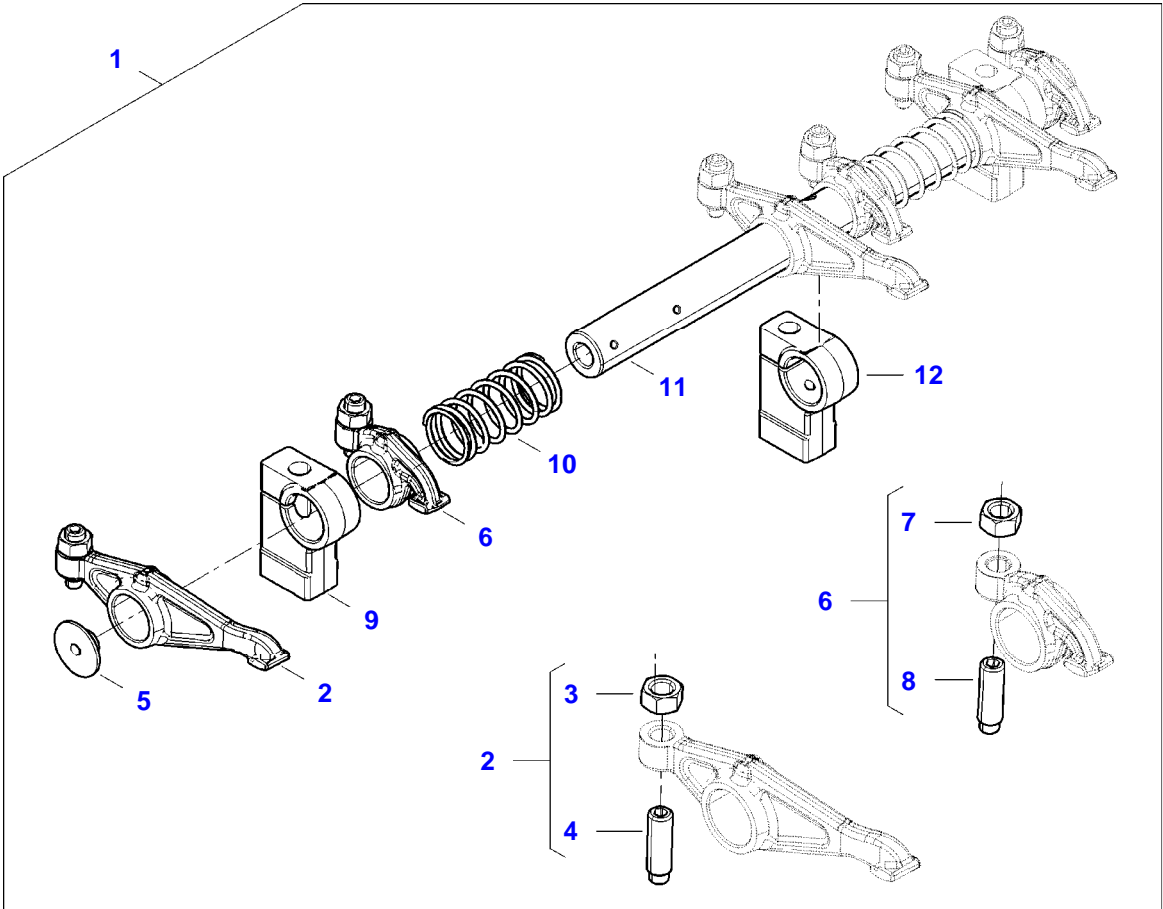

IDEAL 7 COMBINE (ZN2G0007V03020001-999)
APG5G2508

Item	Part Number	Qty	Description Comments
1	V837069016	1	ROCKER SHAFT ASM INCLUDES ITEMS 2-12
2	V837069011	3	ROCKER ARM INCLUDES ITEMS 3-4
3	V512861000	1	NUT
4	V837069023	1	VALVE ROCKER ADJUSTMENT SCREW
5	V837069020	2	PLUG
6	V837069013	3	ROCKER ARM INCLUDES ITEMS 7-8
7	V512861000	1	NUT
8	V837069023	1	VALVE ROCKER ADJUSTMENT SCREW
9	V837069017	2	ROCKER SHAFT BRACKET
10	V837069019	2	SPRING
11	V837069015	1	SHAFT
12	V837069018	1	ROCKER SHAFT BRACKET