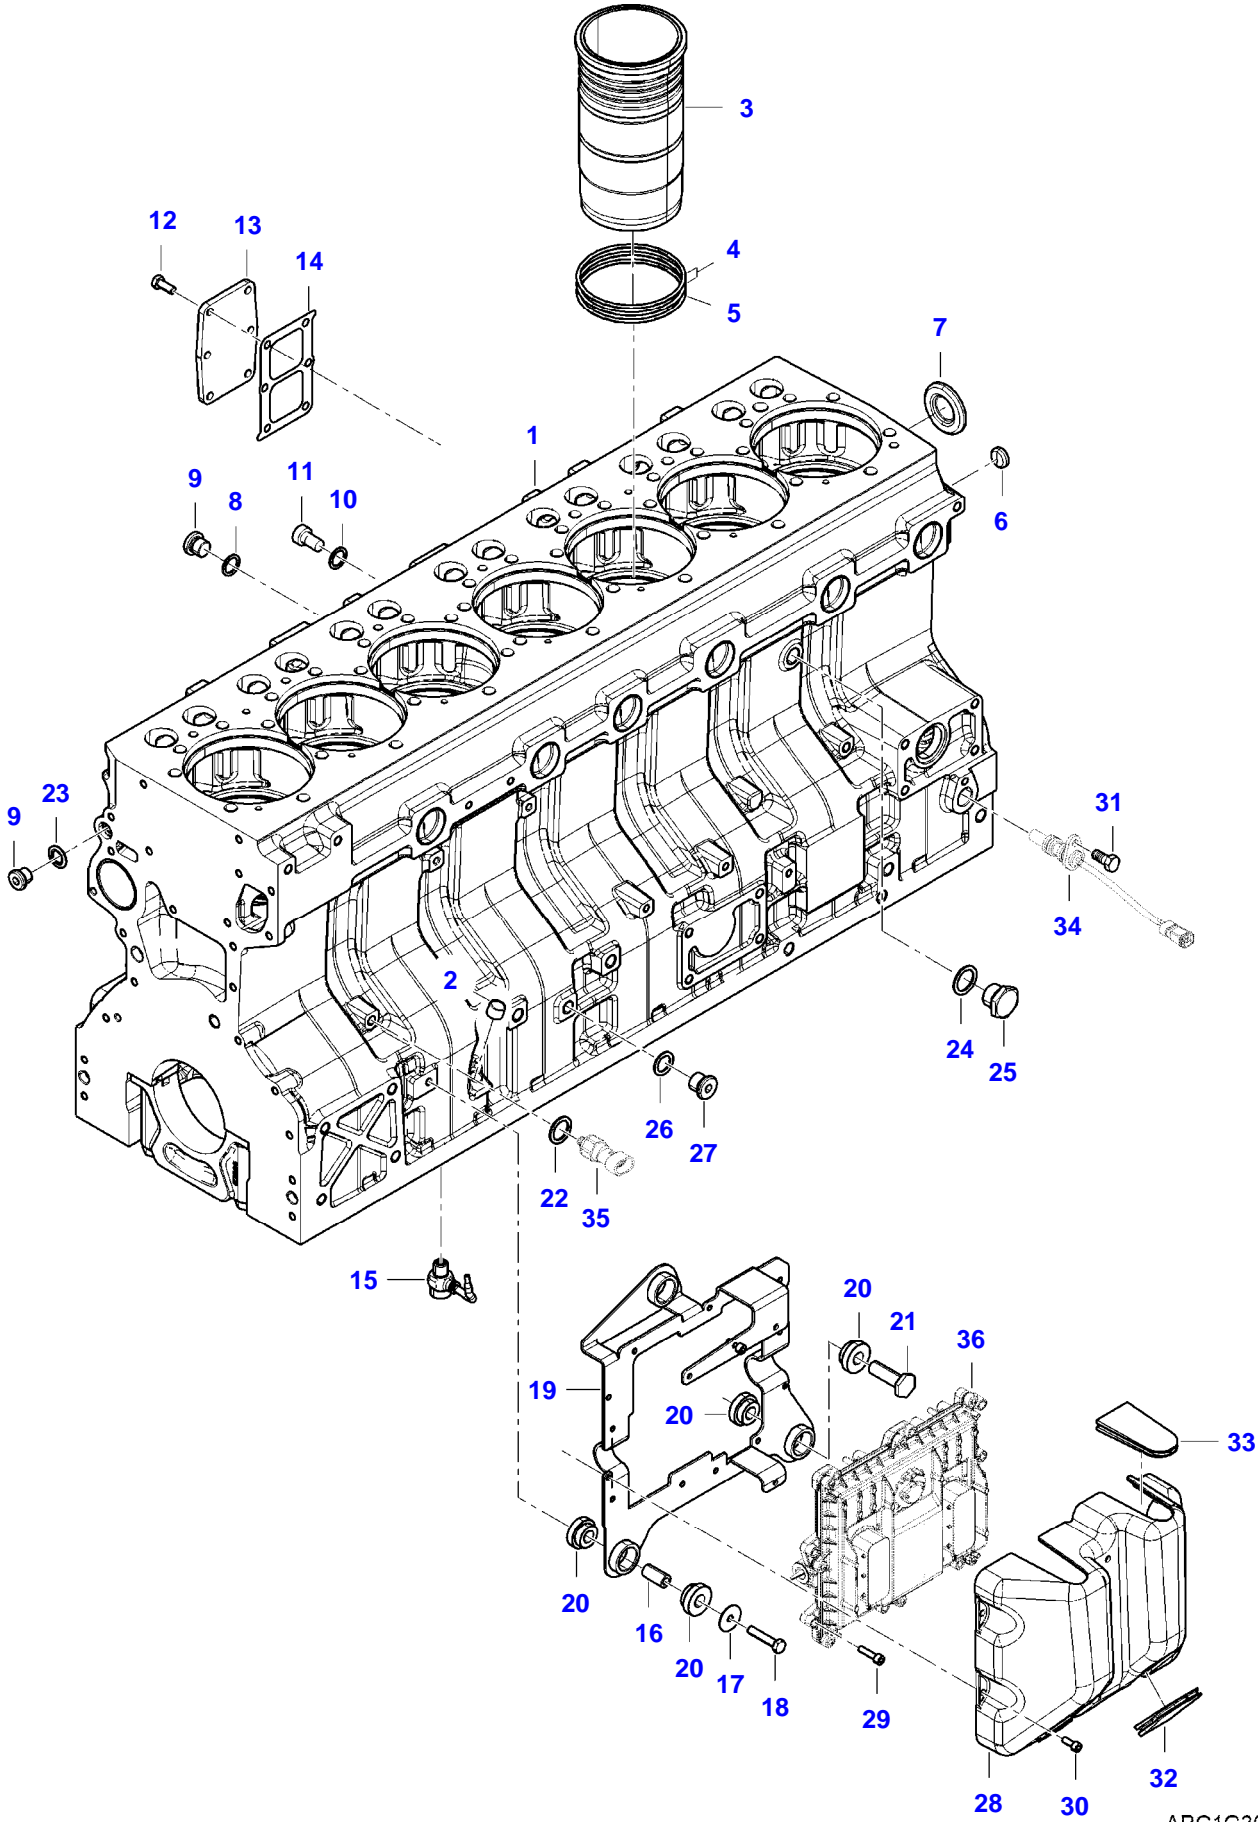

IDEAL 7 COMBINE (ZN2G0007V03020001-999)
APG1G3023

Item	Part Number	Qty	Description Comments	Technical Specification
1	V837086429	1	CYLINDER BLOCK SEE PAGE 01-0003	98 AWF-HLA/LFVC
2	V640016012	1	CUP PLUG	
3	V836867048	7	LINER	
4	V836855446	14	CYLINDER LINER O-RING [B]	
5	V836855447	7	CYLINDER LINER O-RING [B]	
6	V640016016	2	CUP PLUG	
7	V836852744	1	PLUG	
8	V615871014	6	SEALING WASHER [B]	
9	V640325110	8	SCREW PLUG	
10	V836684767	1	SEALING WASHER [B]	
11	V581804572	1	HEX SOCKET SCREW	
12	V528801382	6	HEX CAP SCREW	
13	V836846444	1	COVER	
14	ACW5174780	1	GASKET [B]	
15	V837084973	7	PISTON COOLING JET	
16	V836855626	2	SPACER	
17	V501950842	2	WASHER	
18	V529801432	2	HEX CAP SCREW	
19	V837084081	1	ECU BRACKET	
20	V837084129	6	DAMPER	
21	V837069056	1	HEX CAP SCREW	
22	V615871016	1	SEALING WASHER [B]	
23	V836684768	2	SEALING WASHER [B]	
24	V615881824	1	SEALING WASHER [B]	
25	V836019756	1	PLUG	
26	V615881420	1	SEALING WASHER [B]	
27	V640325014	1	PLUG	
28	V837084080	1	COVER	
29	V581804222	8	HEX SOCKET SCREW	
30	V581804182	6	HEX SOCKET SCREW	
31	V528801362	1	HEX CAP SCREW	
32	V837084661	1	SHIELD	
33	V837084136	2	SHIELD	
34		1	SEE PAGE 01-0032	
35		1	SEE PAGE 01-0032	
36		1	SEE PAGE 01-0032 [B] INCLUDED IN COMPLETE ENGINE GASKET KIT 2	

IDEAL 7 COMBINE (ZN2G0007V03020001-999)
APG1G2550

Item	Part Number	Qty	Description Comments	Technical Specification
1	V837086429	1	CYLINDER BLOCK INCLUDES ITEMS 2-8	98 AWF-HLA/LFVC
2	V836866069	1	CAMSHAFT BEARING BUSHING	
3	V835329030	16	HEX CAP SCREW	
4	V836214478	16	GUIDE SLEEVE	
5	V836852461	1	CAMSHAFT BEARING BUSHING	
6	V640016040	6	CUP PLUG	
7	V836852460	2	CAMSHAFT BEARING BUSHING	
8	V837086315	2	CAMSHAFT BEARING BUSHING	