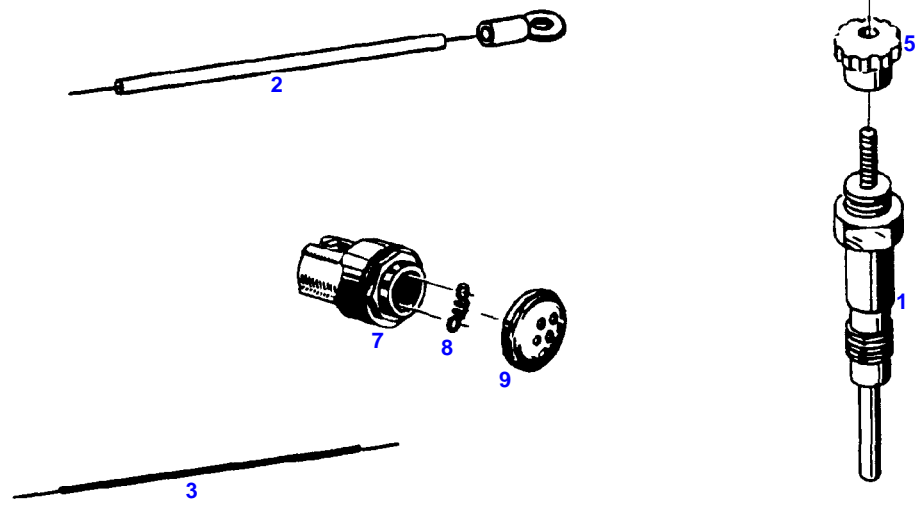

Item	Part Number	Qty	Description Comments	Technical Specification
1	72334167	1	TRACTOMETER >< 1-4 <-- F231.201.160.020 1X	
2	72326876	1	LAMP SOCKET	
3	72380411	1	FILAMENT BULB	DIN 72601-J-12V2W
4	72376599	1	O-RING	70X3-NBR 70 FWN56402
5	72358557	1	INTERMEDIATE RING	
6	72335527	1	COVER	
7	72376544	1	O-RING	42,2X3-NBR 70 FWN56402
8	72327035	1	DRIVER	
9	72322566	1	NUT	
10	72334005	1	BEVEL GEAR SYSTEM	
11	72483823	1	DRIVE SHAFT	
12	72315650	2	HEX HEAD BOLT	DIN 933 M8X20-8.8A3L
13	72317121	2	SPRING WASHER	DIN 137 B8-MECH.VZK
14	72316916	1	CABLE STRAP	FWN 66650 B175X4-SW

GT 231GT 231/00001-20000
COLD STARTING AID

11961