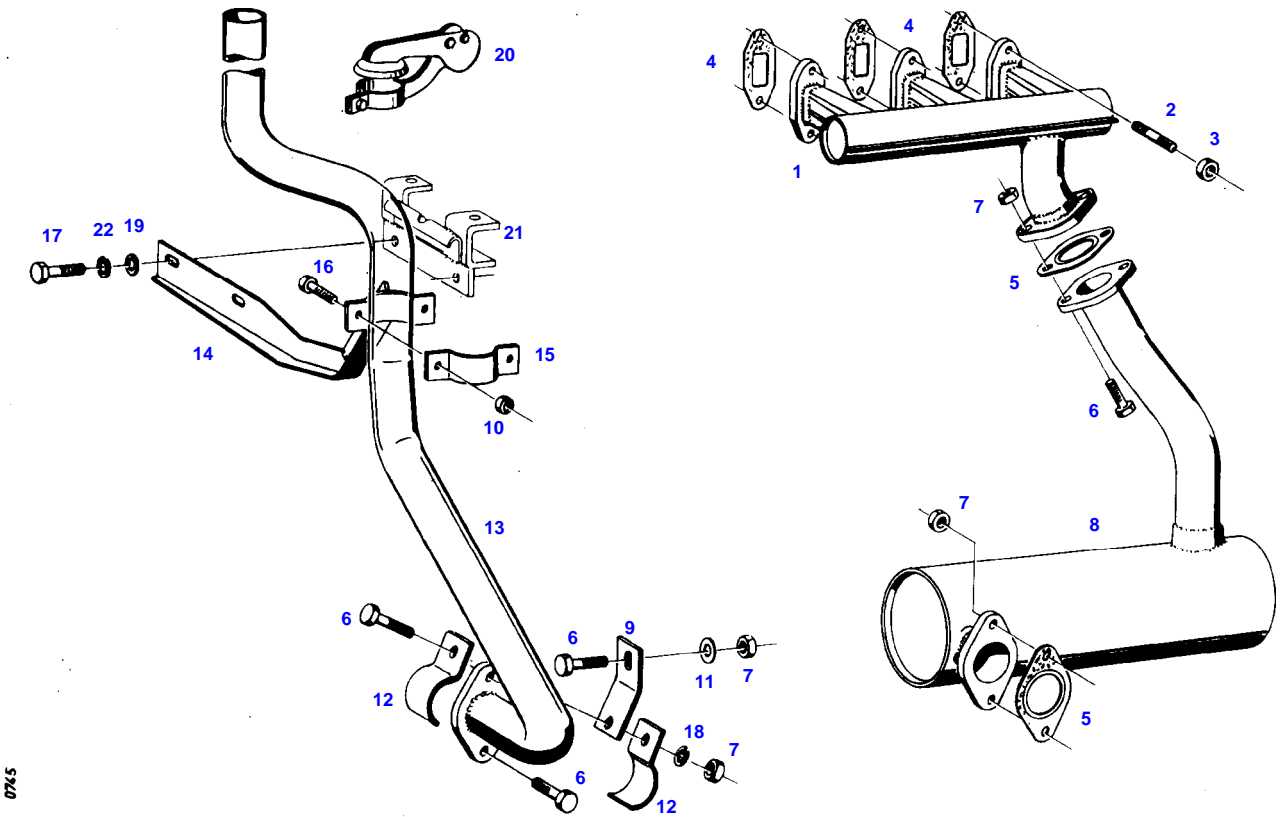

GT 231GT 231/00001-20000
EXHAUST UPRIGHT

0745

Item	Part Number	Qty	Description Comments	Technical Specification
			--> 231/15000	
1	72358792	1	EXHAUST PIPE	
2	72373922	6	STUD BOLT	DIN 835-M10X25-8.8
3	72373015	6	NUT	DIN70615-M10-8-A3B
4	72332145	3	MOLDED SEAL	
5	72376173	2	SEAL	DIN71511-56X82X1,5-ST AFM5M.E.
6	72315685	6	HEX HEAD BOLT	DIN 933 M10X30-8.8A3L
7	72313272	6	NUT	DIN 934 M10-8A3L
8	72358917	1	EXHAUST BOX	
9	72398984	1	RETAINING BRACKET	
10	72313268	2	NUT	DIN 934 M8-8A3L
11	72311789	1	DISC	DIN 125-10,5-ST.A3L
12	72390121	2	CLAMP	
13	72358921	1	EXHAUST SOCKET	
14	72358918	1	EXHAUST BRACKET	
15	72399216	1	CLAMP	
16	72315650	2	HEX HEAD BOLT	DIN 933 M8X20-8.8A3L
17	72315642	2	HEX HEAD BOLT	DIN 933 M8X16-8.8A3L
18	72315054	2	SPLIT WASHER	FWN 65208-10-A3L
19	72311788	2	DISC	DIN 125-8,4-ST.A3L
20	72347590	1	EXHAUST WEATHER CAP	
21			SEE FUEL TANK	
22	72315053	2	SPLIT WASHER	FWN 65208-8-A3L