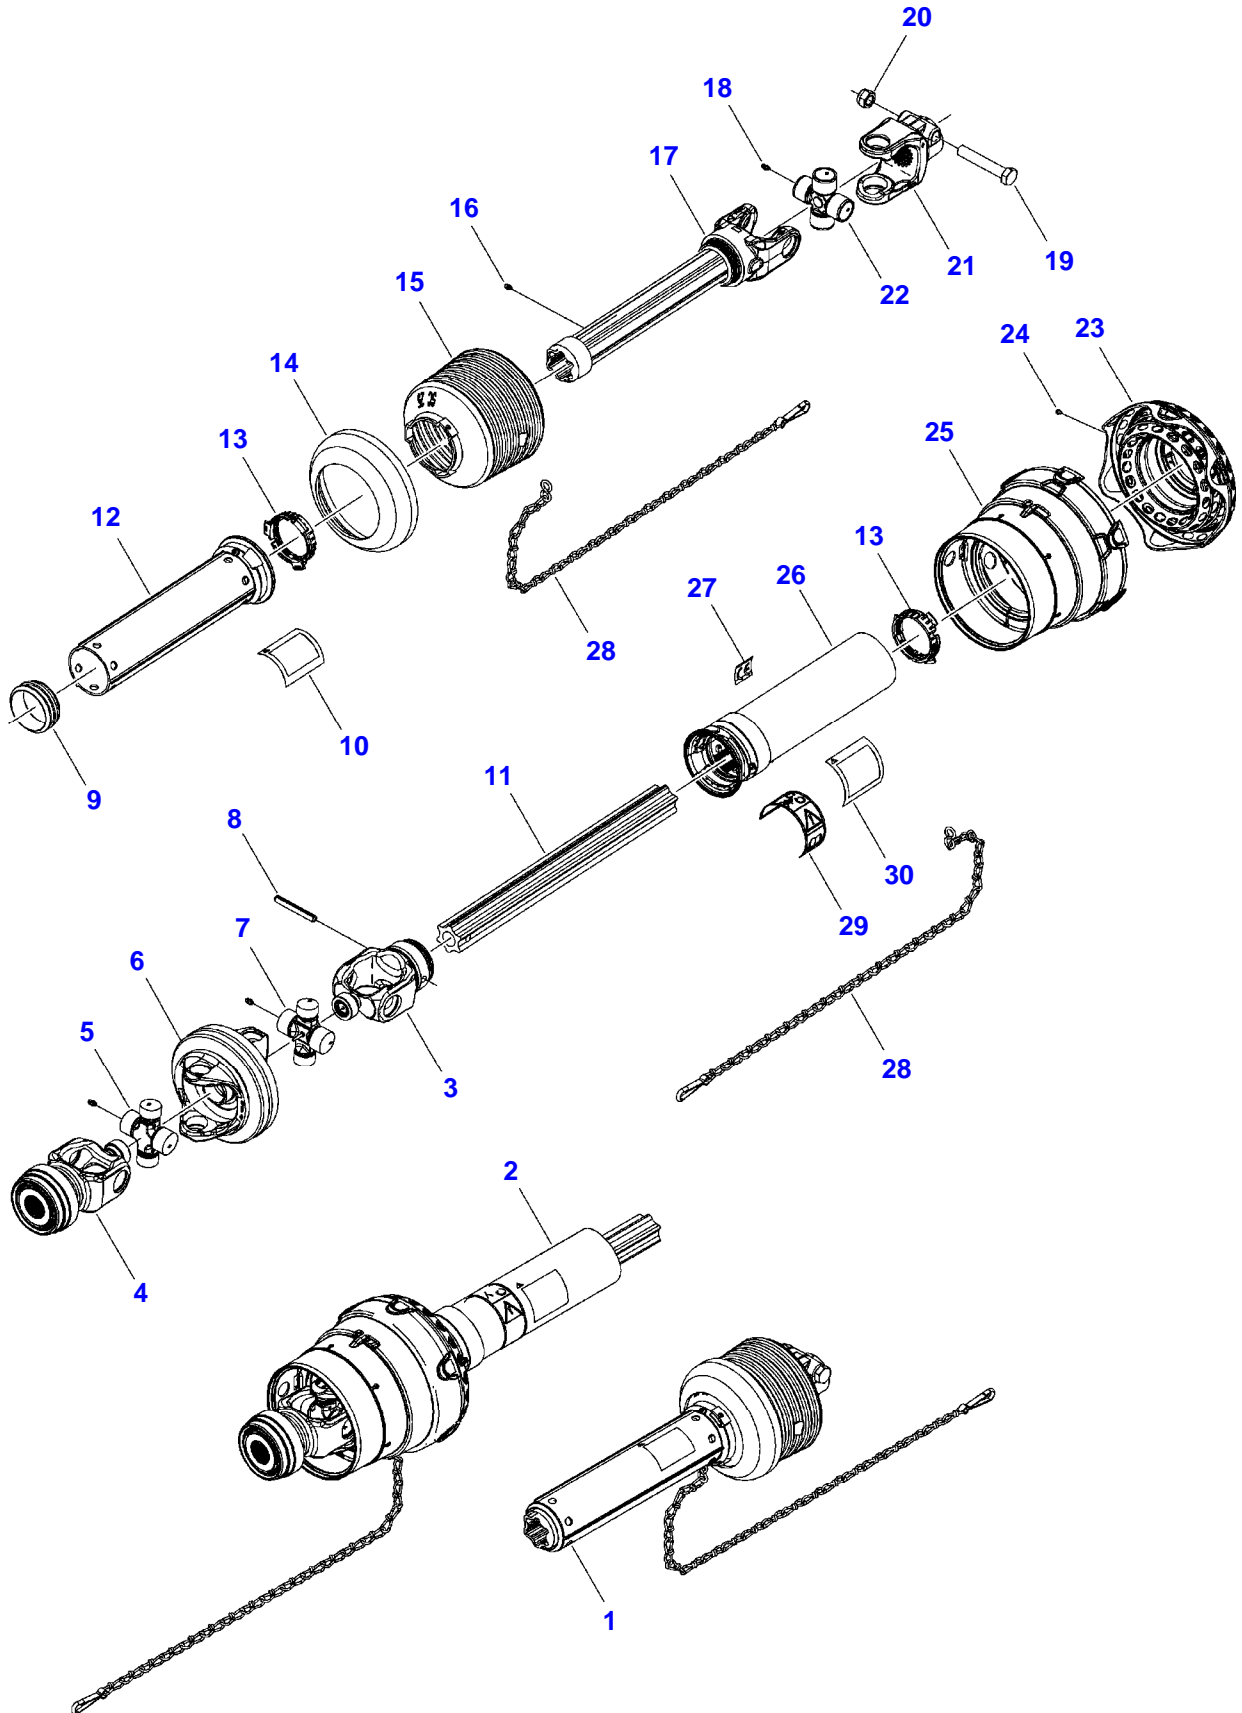

12130 LARGE RECTANGULAR BALER (GHBXX101 AND LATER)
242734-H-1

Item	Part Number	Qty	Description Comments	Technical Specification
1-3/4 INCH X 20 SPLINE				
1	700737113	1	PTO HALF SHAFT	1-3/4", 20 SPLINE
2	700735108	1	PTO HALF SHAFT	1-3/4", 20 SPLINE
3	700735112	1	YOKE	
4	700735127	1	YOKE	1-3/4", 20 SPLINE
	700735128	1	REPAIR KIT	LOCK
5	700735113	1	CROSS AND BEARING KIT	32 & 36MM DIA CAP, 112MM OL
6	700735110	1	DOUBLE YOKE	
7	700735111	1	CROSS AND BEARING KIT	32 & 36MM DIA CAP, 112MM OL
8	763847	1	SPRING PIN	10 X 75 MM
9	700735123	1	BEARING BRACKET	
10	700747136	1	DANGER DECAL, SHIELD MISSING	127MM X 87MM
11	700735114	1	INNER PROFILE SHAFT	
12	700737117	1	INNER GUARD [A]	
13	6581954	2	BEARING RING	
14	700735124	1	REINFORCING COLLAR	
15	700735122	1	CONE GUARD	7 RIB
16	700713262	1	GREASE FITTING	1/4"-28 X 9/16"
17	700737115	1	YOKE TUBE	IB (S5G)
18	1440838X1	3	GREASE NIPPLE	M6 CL5.8 ZN
19	339182X1	1	HEXAGONAL HEAD BOLT	M16 X 90 (2.0) ISO 8.8 ZN
20	1442739X1	1	HEX LOCKNUT	M16 (2.0) ISO 8 ZN
21	700737116	1	YOKE	1-3/4"-20 SPLINE
22	700735116	1	CROSS AND BEARING KIT	36MM DIA CAP, 89MM OL
23	700735121	1	GUARD CONE AND FLEX NET	
24	1077994M1	10	SCREW	
25	700735120	1	DRIVE-SHAFT SAFETY GUARD	
26	700735117	1	GUARD TUBE AND CAP [A]	
27	700735129	1	DECAL, CE	
28	71382485	2	SAFETY CHAIN	
29	700746100	1	WARNING DECAL	
30	700747135	1	DANGER DECAL, ROTATING DRIVELINE	134MM X 95MM
[A] THE APPROPRIATE SAFETY DECALS MUST BE ORDERED AND FITTED TO THIS PART