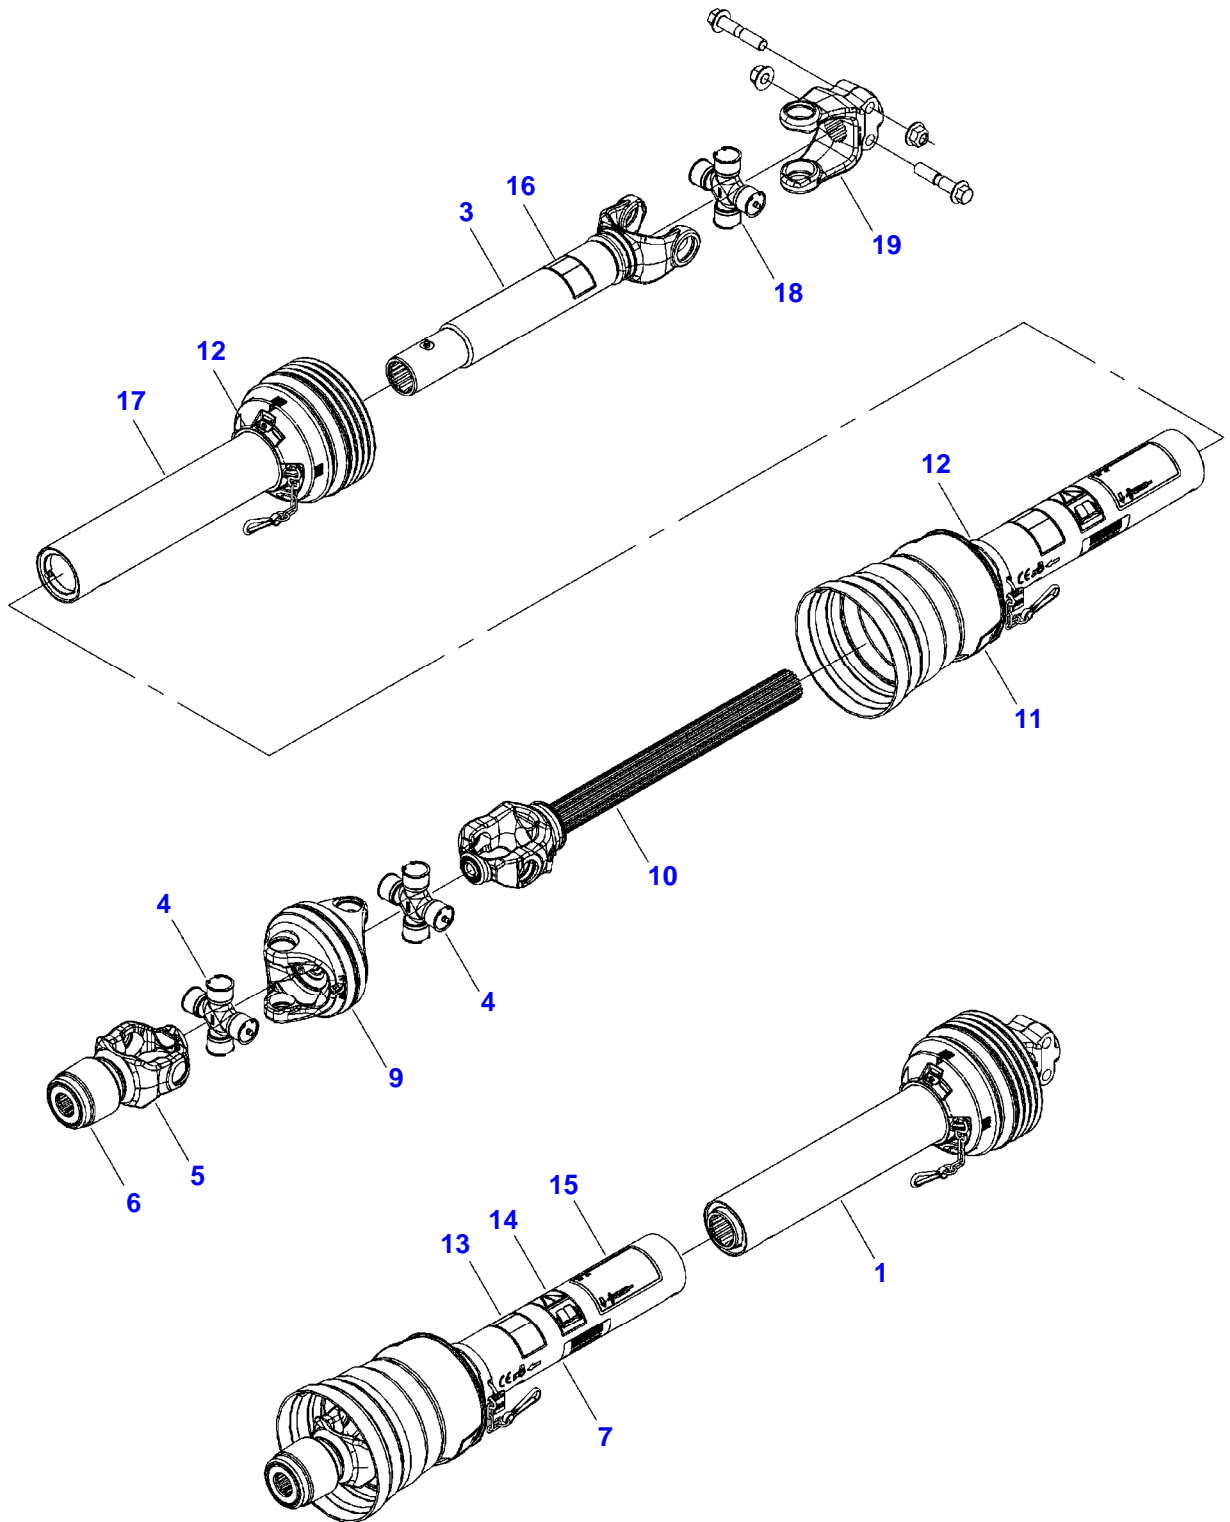

12130 LARGE RECTANGULAR BALER (GHBXX101 AND LATER)
20153559-H-1

Item	Part Number	Qty	Description Comments	Technical Specification
			1-3/4 INCH X 20 SPLINE WEASLER	
1	700742395	1	PTO HALF SHAFT	1-3/4-20 SPLINE
3	700742403	1	YOKE TUBE	
4	700742398	2	CROSS PIECE	
5	700742396	1	YOKE	
6	700711425	1	REPAIR KIT	1-3/4" X 20 SPLINE
7	700742393	1	PTO HALF SHAFT	1-3/4-20 SPLINE
9	700736299	1	CONSTANT VELOCITY HOUSING	CENTER
10	700742399	1	YOKE AND SHAFT	
11	700742400	1	OUTER GUARD	
12	700723268	1	GUARD BUSHING KIT	NYLON
13	700747135	1	DANGER DECAL, ROTATING DRIVELINE	134MM X 95MM
14	700736303	1	WARNING DECAL, CE	CE
15	700742401	1	DECAL, LUBE	
16	700747136	1	DANGER DECAL, SHIELD MISSING	127MM X 87MM
17	700742402	1	INNER GUARD	
18	700724136	1	CROSS AND BEARING KIT	39MM DIA CAP, 109MM OL
19	700736740	1	YOKE	1-3/4", 20 SPLINE