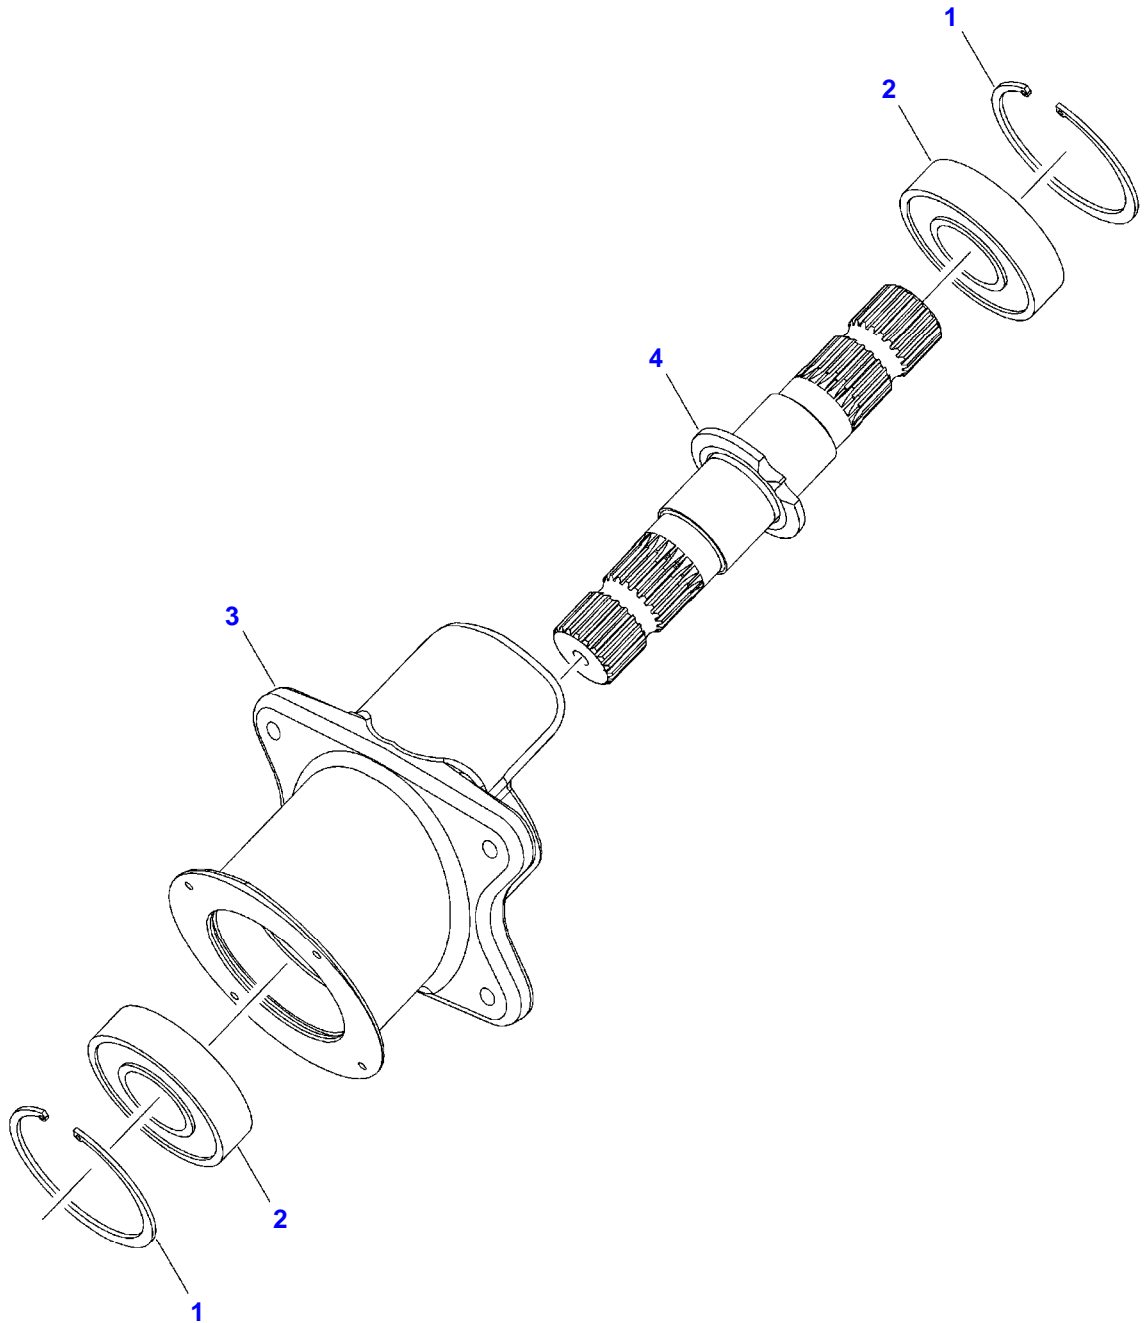

12130 LARGE RECTANGULAR BALER (GHBXX101 AND LATER)
5880348-H-1

5880348-H-1

Item	Part Number	Qty	Description Comments	Technical Specification
1	8701237	3	HEXAGON FLANGE BOLT	1/2"-13 X 1-1/2", GR8
2	700711557	4	FLAT WASHER	1/2"
3	3012141X1	4	HEXAGON FLANGE BOLT	M6 X 16 (1.0) ISO 8.8 ZN
4	700744198	1	CONE SHIELD	
5	70921597	2	SCREW	
6	700711198	2	HEX FLANGE LOCKNUT	5/8"-11, GRG
7	700113037	2	PAWL PIN	
8	700113036	2	CLUTCH PAWL	
9	N856869	2	SLOTTED SPRING PIN	3/16" X 1-1/2"
10	70915276	1	GREASE FITTING	1/8"-27, 90D
11	6522932	2	CLUTCH SHIM	1-13/32" ID X 2-1/4" OD
12	71432183	3	WASHER	M12 - 1/2
13	3009222X1	4	HEXAGON FLANGE BOLT	M12 X 40 (1.75) ISO 10.9 ZN

12130 LARGE RECTANGULAR BALER (GHBXX101 AND LATER)
242964-H-1

Item	Part Number	Qty	Description Comments	Technical Specification
1	7852114	2	BUSH	1-1/2" ID X 1-3/8", BRONZE
2	700164637	1	CLUTCH HOUSING	
	7852114	2	BUSH	1-1/2" ID X 1-3/8", BRONZE
3	6350805	1	HEADER PICKUP TUBE	2" OD X 3-3/4"
4	76521	1	FLAT WASHER	NON-PLATED, 7/8
5	700707250	1	HEX NUT	7/8"-14
6	858019	8	COMPRESSION SPRING	
7	700108820	5	FRICTION DISC	6-7/8" DIA
8	700112903	4	CLUTCH PLATE	
9	6522866	1	CLUTCH PLATE	
10	Y52274	1	BUSH	1-3/8" X 14 GAUGE
11	700193077	1	CLUTCH PILOT	
12	700732562	8	HEXAGONAL HEAD BOLT	3/8"-16 X 7-1/2", GR5
13	SN317	8	FLAT WASHER	3/8"
14	Y704734	8	FLANGE LOCKNUT	3/8"-16, GRG

12130 LARGE RECTANGULAR BALER (GHBXX101 AND LATER)
5878640-H-1

Item	Part Number	Qty	Description Comments	Technical Specification
1	355994X1	2	INTERNAL RETAINING RING	B.D.: 3.938" - PH
2	700721594	2	BALL BEARING	45 X 100 X 25MM
3	700744200	1	HOUSING SUPPORT	
4	700174791	1	DRIVE SHAFT	