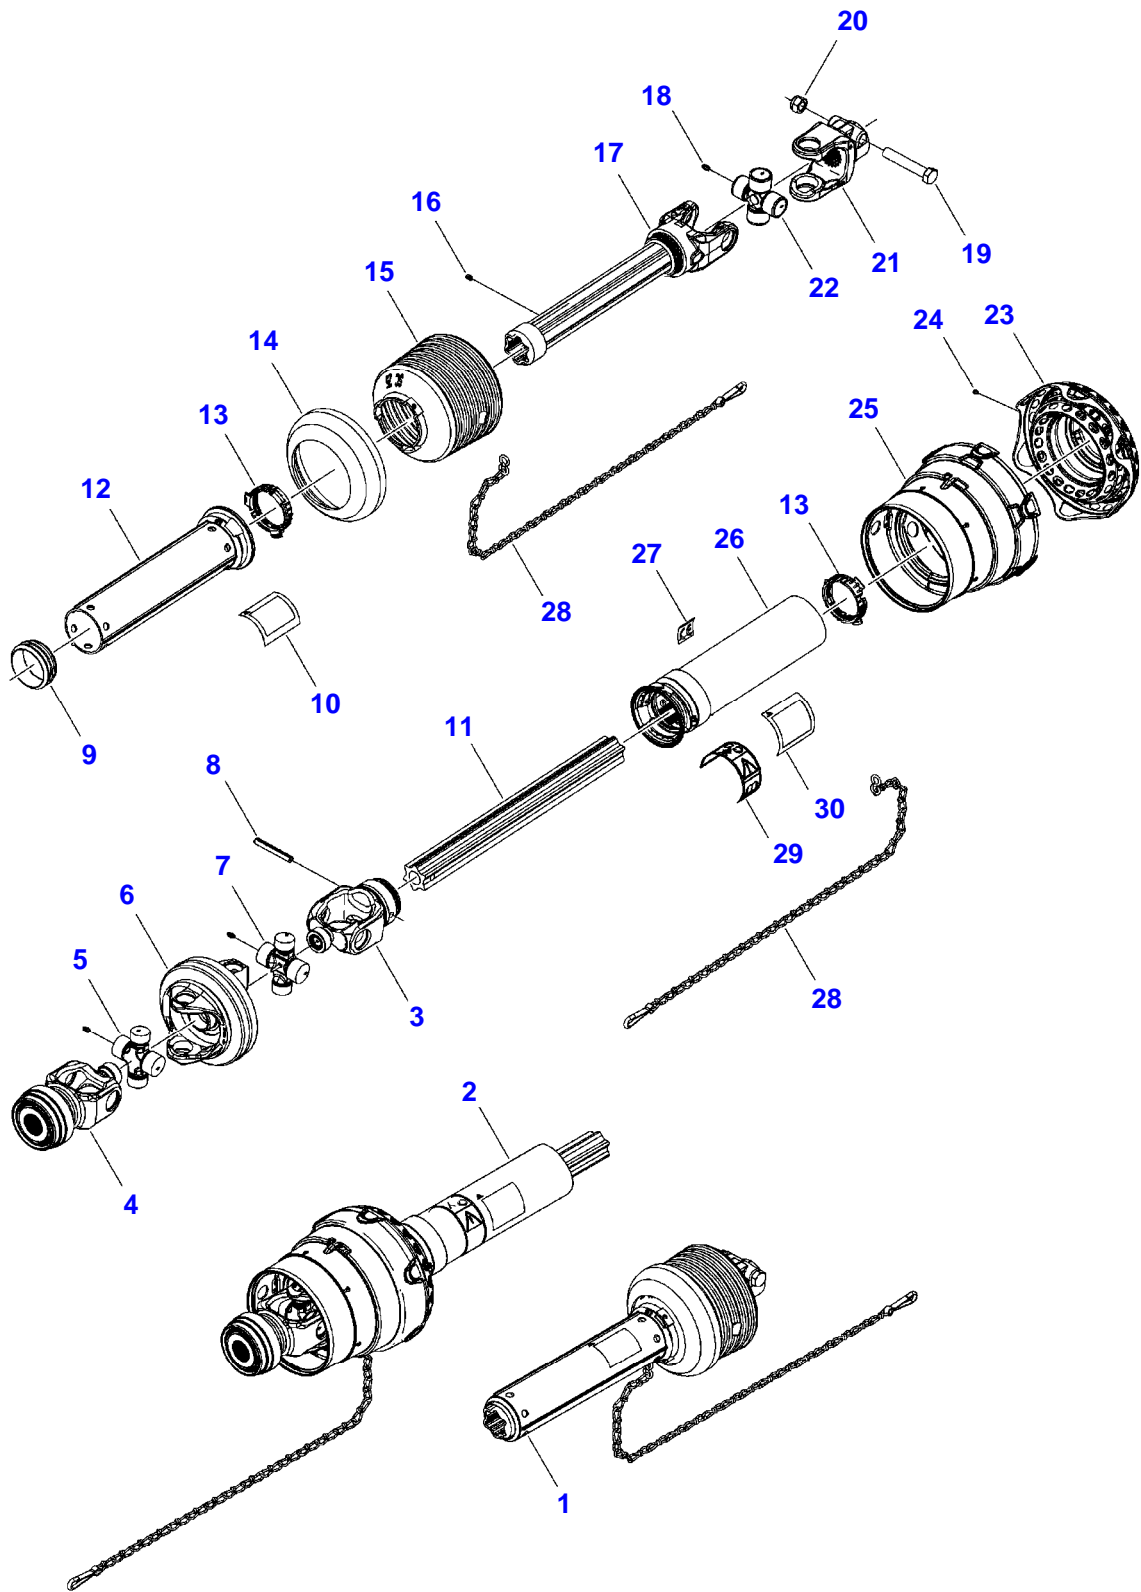

12130 LARGE RECTANGULAR BALER (GHBXX101 AND LATER)
242854-H-1

Item	Part Number	Qty	Description Comments	Technical Specification
1-3/8 INCH X 21 SPLINE				
1	700737113	1	PTO HALF SHAFT	1-3/4", 20 SPLINE
2	700735106	1	PTO HALF SHAFT	
3	700735112	1	YOKE	
4	700735109	1	YOKE	1-3/8", 21 SPLINE
	700735126	1	REPAIR KIT	LOCK
5	700735113	1	CROSS AND BEARING KIT	32 & 36MM DIA CAP, 112MM OL
6	700735110	1	DOUBLE YOKE	
7	700735111	1	CROSS AND BEARING KIT	32 & 36MM DIA CAP, 112MM OL
8	763847	1	SPRING PIN	10 X 75 MM
9	700735123	1	BEARING BRACKET	
10	700747136	1	DANGER DECAL, SHIELD MISSING	127MM X 87MM
11	700735114	1	INNER PROFILE SHAFT	
12	700737117	1	INNER GUARD [A]	
13	6581954	2	BEARING RING	
14	700735124	1	REINFORCING COLLAR	
15	700735122	1	CONE GUARD	7 RIB
16	700713262	1	GREASE FITTING	1/4"-28 X 9/16"
17	700737115	1	YOKE TUBE	IB (S5G)
18	1440838X1	3	GREASE NIPPLE	M6 CL5.8 ZN
19	339182X1	1	HEXAGONAL HEAD BOLT	M16 X 90 (2.0) ISO 8.8 ZN
20	1442739X1	1	HEX LOCKNUT	M16 (2.0) ISO 8 ZN
21	700737116	1	YOKE	1-3/4"-20 SPLINE
22	700735116	1	CROSS AND BEARING KIT	36MM DIA CAP, 89MM OL
23	700735121	1	GUARD CONE AND FLEX NET	
24	1077994M1	10	SCREW	
25	700735120	1	DRIVE-SHAFT SAFETY GUARD	
26	700735117	1	GUARD TUBE AND CAP [A]	
27	700735129	1	DECAL, CE	
28	71382485	2	SAFETY CHAIN	
29	700746100	1	WARNING DECAL	
30	700747135	1	DANGER DECAL, ROTATING DRIVELINE	134MM X 95MM
[A] THE APPROPRIATE SAFETY DECALS MUST BE ORDERED AND FITTED TO THIS PART