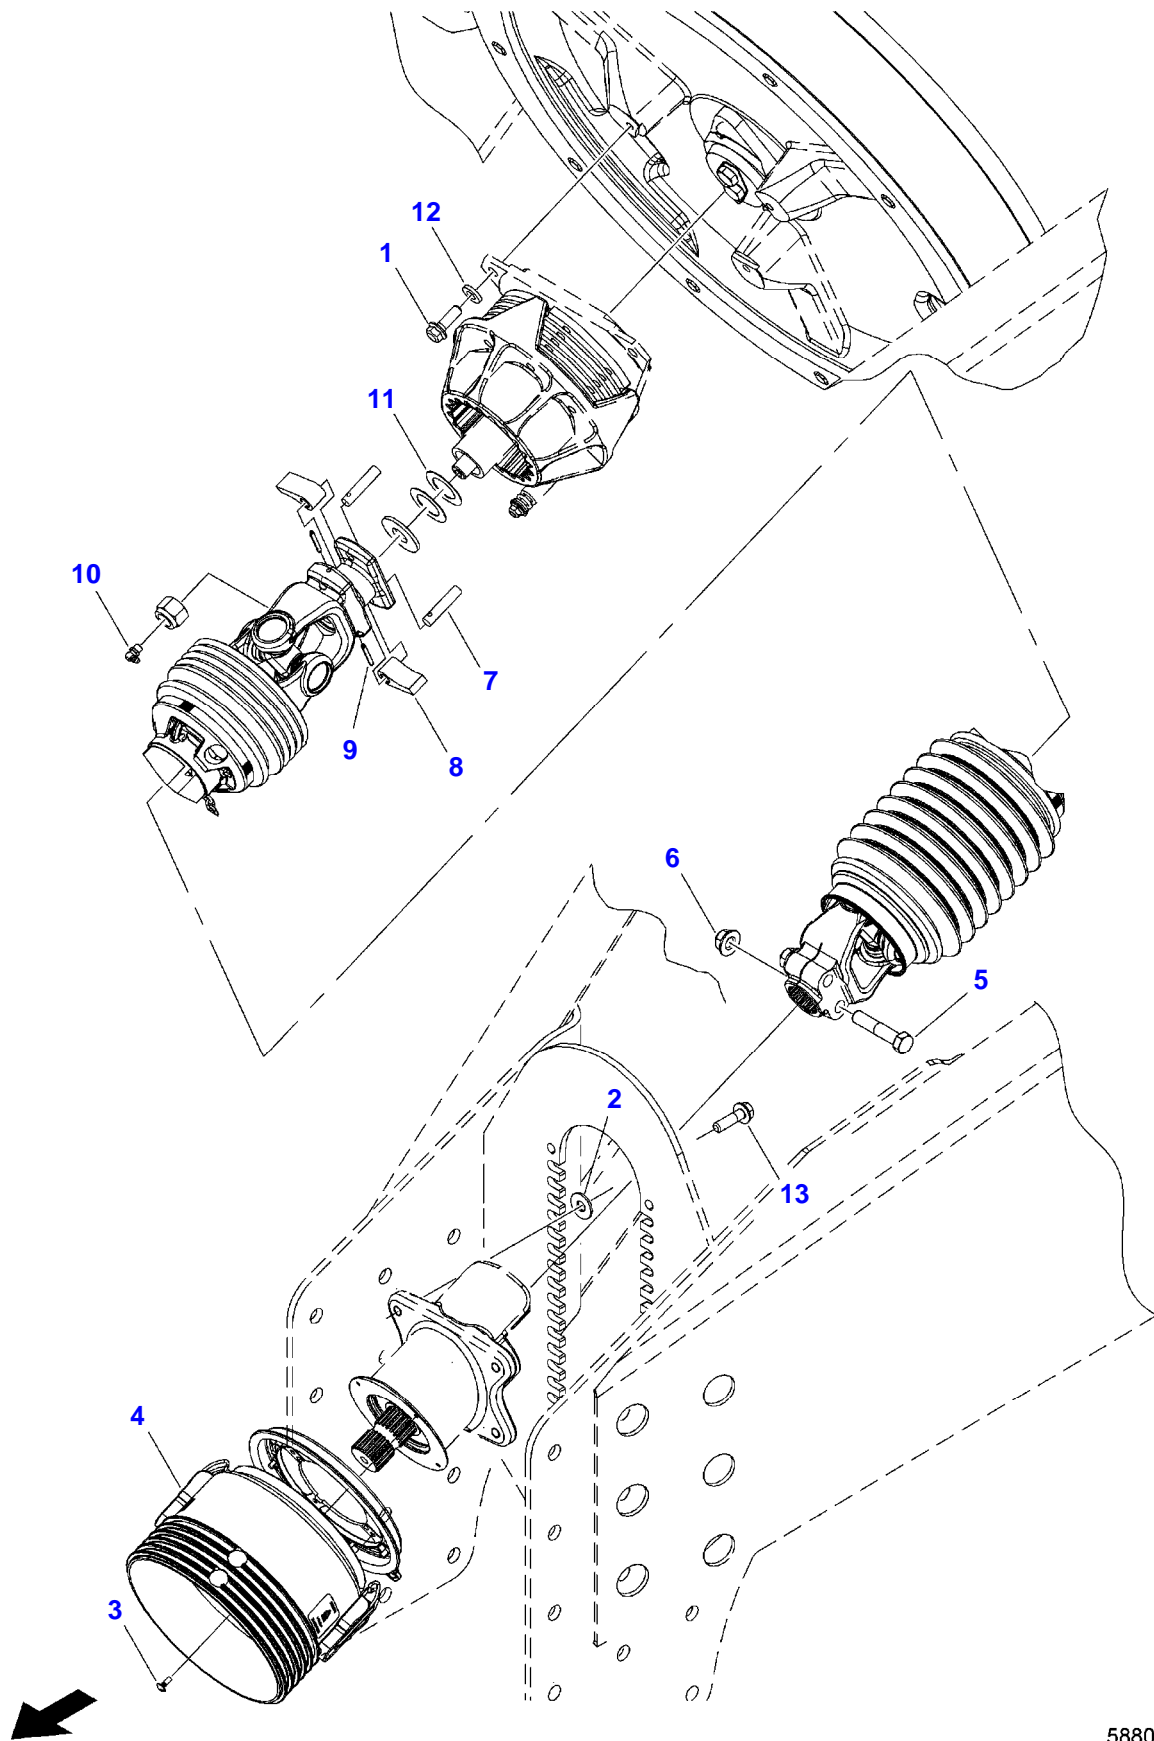

12130 LARGE RECTANGULAR BALER (GHBXX101 AND LATER)
5880348-H-1

5880348-H-1

Item	Part Number	Qty	Description Comments	Technical Specification
1	8701237	3	HEXAGON FLANGE BOLT	1/2"-13 X 1-1/2", GR8
2	700711557	4	FLAT WASHER	1/2"
3	3012141X1	4	HEXAGON FLANGE BOLT	M6 X 16 (1.0) ISO 8.8 ZN
4	700744198	1	CONE SHIELD	
5	70921597	2	SCREW	
6	700711198	2	HEX FLANGE LOCKNUT	5/8"-11, GRG
7	700113037	2	PAWL PIN	
8	700113036	2	CLUTCH PAWL	
9	N856869	2	SLOTTED SPRING PIN	3/16" X 1-1/2"
10	70915276	1	GREASE FITTING	1/8"-27, 90D
11	6522932	2	CLUTCH SHIM	1-13/32" ID X 2-1/4" OD
12	71432183	3	WASHER	M12 - 1/2
13	3009222X1	4	HEXAGON FLANGE BOLT	M12 X 40 (1.75) ISO 10.9 ZN

12130 LARGE RECTANGULAR BALER (GHBXX101 AND LATER)
242964-H-1

Item	Part Number	Qty	Description Comments	Technical Specification
1	7852114	2	BUSH	1-1/2" ID X 1-3/8", BRONZE
2	700164637	1	CLUTCH HOUSING	
	7852114	2	BUSH	1-1/2" ID X 1-3/8", BRONZE
3	6350805	1	HEADER PICKUP TUBE	2" OD X 3-3/4"
4	76521	1	FLAT WASHER	NON-PLATED, 7/8
5	700707250	1	HEX NUT	7/8"-14
6	858019	8	COMPRESSION SPRING	
7	700108820	5	FRICTION DISC	6-7/8" DIA
8	700112903	4	CLUTCH PLATE	
9	6522866	1	CLUTCH PLATE	
10	Y52274	1	BUSH	1-3/8" X 14 GAUGE
11	700193077	1	CLUTCH PILOT	
12	700732562	8	HEXAGONAL HEAD BOLT	3/8"-16 X 7-1/2", GR5
13	SN317	8	FLAT WASHER	3/8"
14	Y704734	8	FLANGE LOCKNUT	3/8"-16, GRG