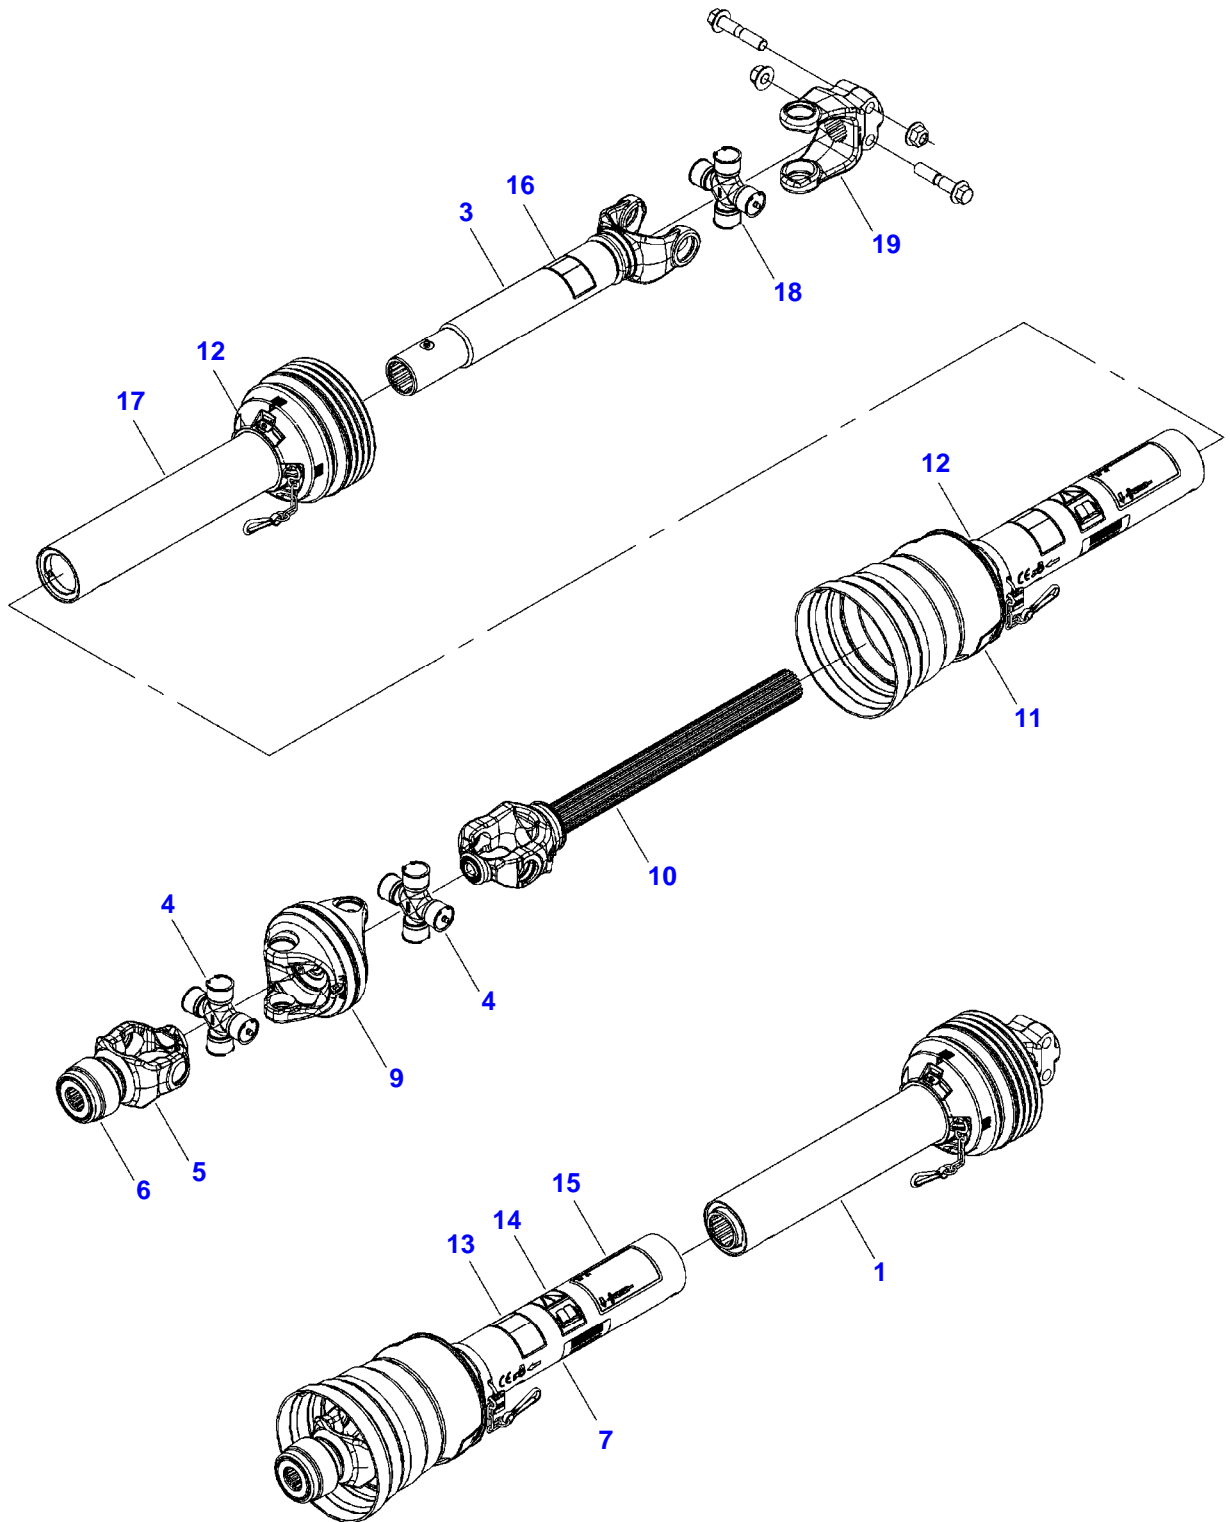

12130 LARGE RECTANGULAR BALER (GHBXX101 AND LATER)
21405739-H-1

Item	Part Number	Qty	Description Comments	Technical Specification
			1-3/8 INCH X 21 SPLINE WEASLER	
1	700742395	1	PTO HALF SHAFT	1-3/4-20 SPLINE
3	700742403	1	YOKE TUBE	
4	700742398	2	CROSS PIECE	
5	700742124	1	YOKE	
6	700742406	1	AUTO LOCK REPAIR KIT	
7	700742404	1	U-JOINT	
9	700736299	1	CONSTANT VELOCITY HOUSING	CENTER
10	700742399	1	YOKE AND SHAFT	
11	700742400	1	OUTER GUARD	
12	700723268	1	GUARD BUSHING KIT	NYLON
13	700747135	1	DANGER DECAL, ROTATING DRIVELINE	134MM X 95MM
14	700736303	1	WARNING DECAL, CE	CE
15	700742401	1	DECAL, LUBE	
16	700747136	1	DANGER DECAL, SHIELD MISSING	127MM X 87MM
17	700742402	1	INNER GUARD	
18	700724136	1	CROSS AND BEARING KIT	39MM DIA CAP, 109MM OL
19	700736740	1	YOKE	1-3/4", 20 SPLINE