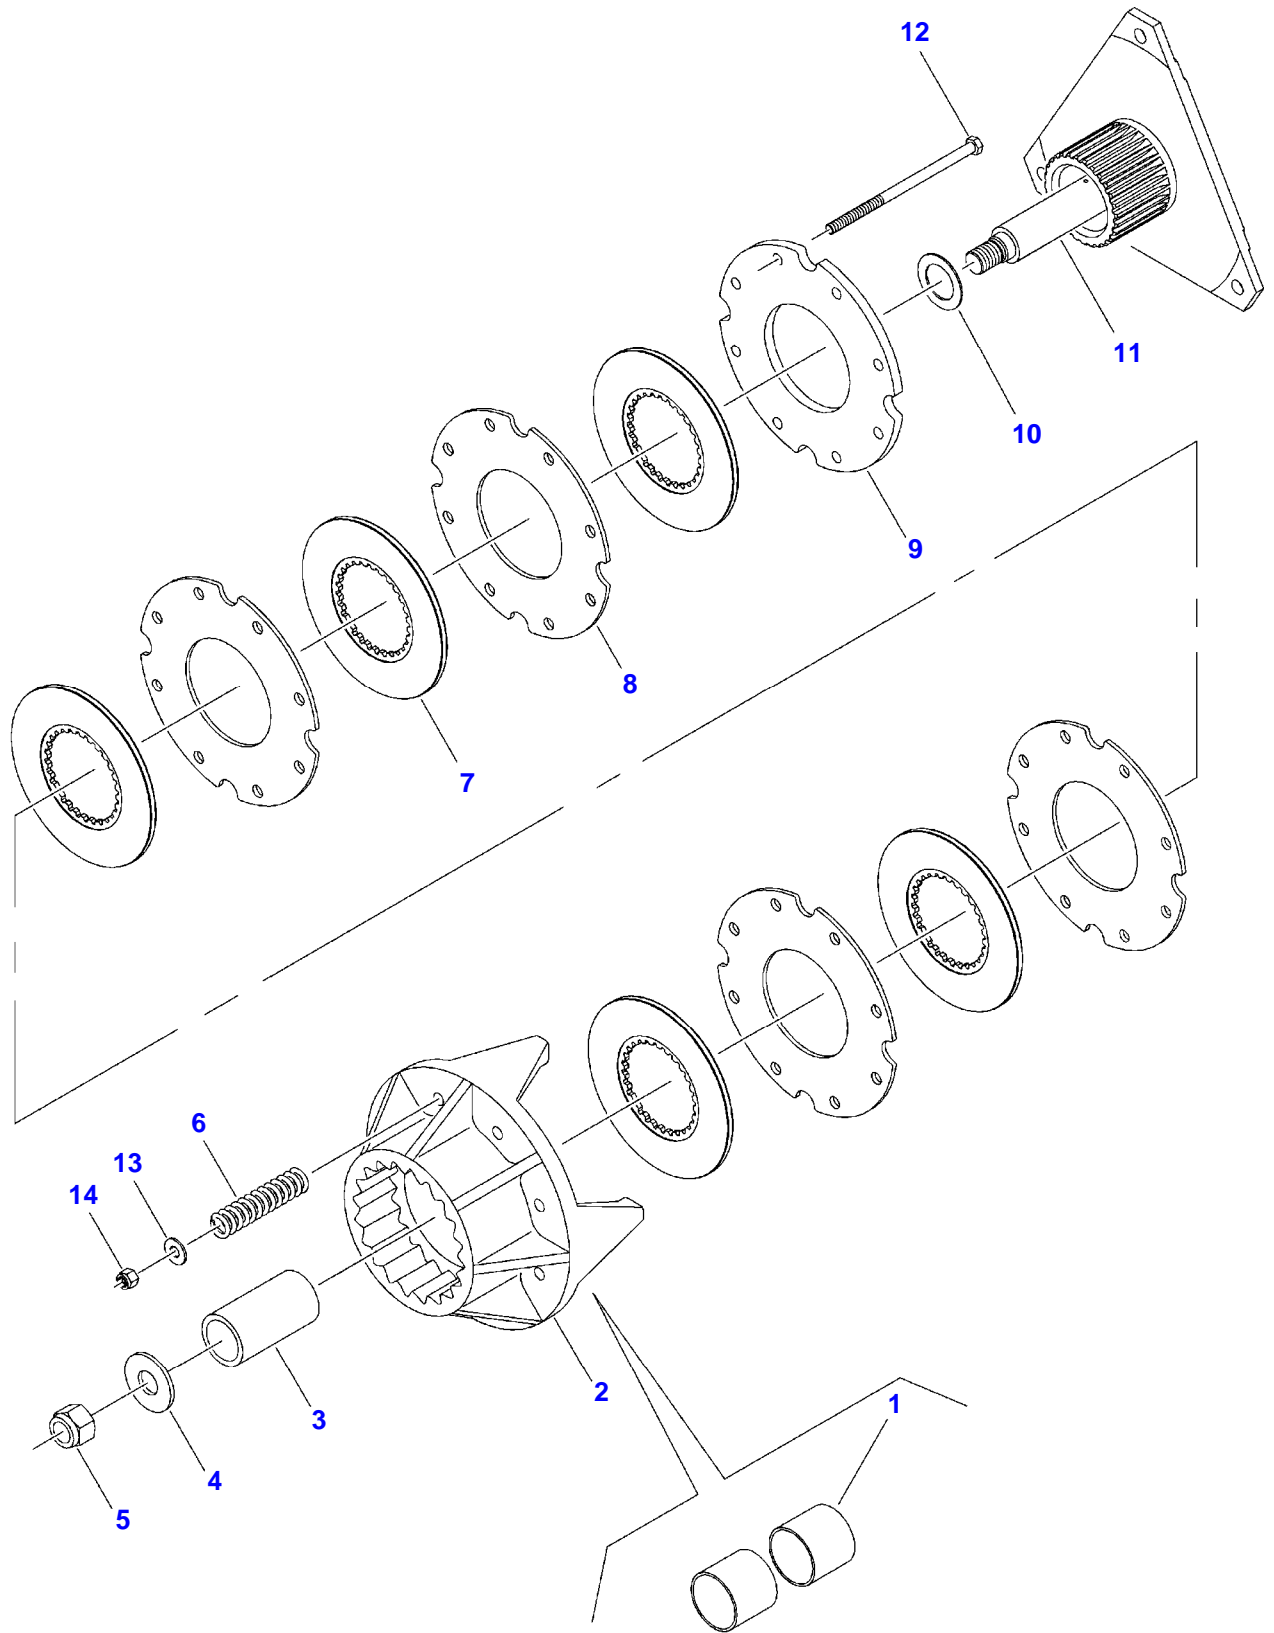

12130 LARGE RECTANGULAR BALER (GHBXX101 AND LATER)
5880348-H-1

5880348-H-1

Item	Part Number	Qty	Description Comments	Technical Specification
1	8701237	3	HEXAGON FLANGE BOLT	1/2"-13 X 1-1/2", GR8
2	700711557	4	FLAT WASHER	1/2"
3	3012141X1	4	HEXAGON FLANGE BOLT	M6 X 16 (1.0) ISO 8.8 ZN
4	700744198	1	CONE SHIELD	
5	70921597	2	SCREW	
6	700711198	2	HEX FLANGE LOCKNUT	5/8"-11, GRG
7	700113037	2	PAWL PIN	
8	700113036	2	CLUTCH PAWL	
9	N856869	2	SLOTTED SPRING PIN	3/16" X 1-1/2"
10	70915276	1	GREASE FITTING	1/8"-27, 90D
11	6522932	2	CLUTCH SHIM	1-13/32" ID X 2-1/4" OD
12	71432183	3	WASHER	M12 - 1/2
13	3009222X1	4	HEXAGON FLANGE BOLT	M12 X 40 (1.75) ISO 10.9 ZN

12130 LARGE RECTANGULAR BALER (GHBXX101 AND LATER)
242964-H-1

Item	Part Number	Qty	Description Comments	Technical Specification
1	7852114	2	BUSH	1-1/2" ID X 1-3/8", BRONZE
2	700164637	1	CLUTCH HOUSING	
	7852114	2	BUSH	1-1/2" ID X 1-3/8", BRONZE
3	6350805	1	HEADER PICKUP TUBE	2" OD X 3-3/4"
4	76521	1	FLAT WASHER	NON-PLATED, 7/8
5	700707250	1	HEX NUT	7/8"-14
6	858019	8	COMPRESSION SPRING	
7	700108820	5	FRICTION DISC	6-7/8" DIA
8	700112903	4	CLUTCH PLATE	
9	6522866	1	CLUTCH PLATE	
10	Y52274	1	BUSH	1-3/8" X 14 GAUGE
11	700193077	1	CLUTCH PILOT	
12	700732562	8	HEXAGONAL HEAD BOLT	3/8"-16 X 7-1/2", GR5
13	SN317	8	FLAT WASHER	3/8"
14	Y704734	8	FLANGE LOCKNUT	3/8"-16, GRG