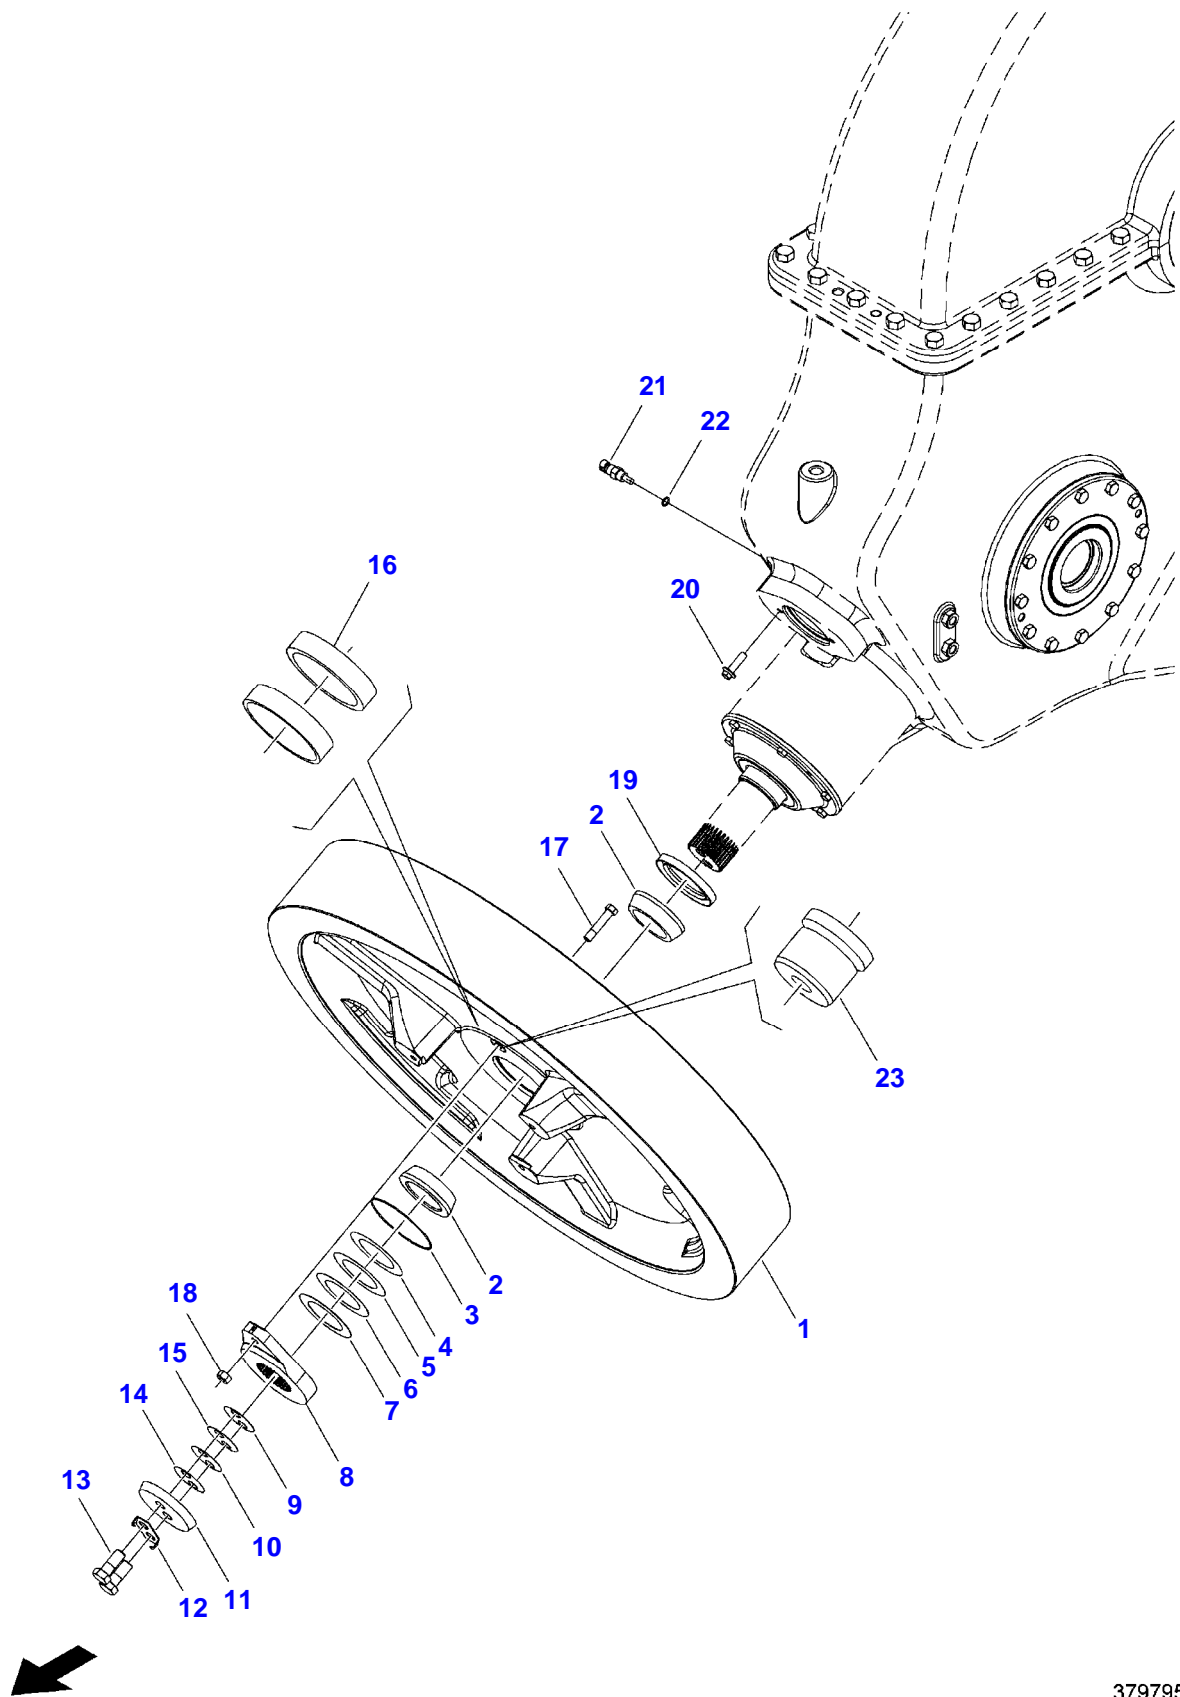

12130 LARGE RECTANGULAR BALER (GHBXX101 AND LATER)
379795-H-1

Item	Part Number	Qty	Description Comments	Technical Specification
S/N GHB15101 - KHB15103				
1	700175312	1	FLYWHEEL	
	7852718	1	SHEAR BUSHING	
	700706038	2	BEARING CUP	
2	700706039	2	BEARING CONE	
3	700706050	1	O-RING	4-1/4" ID
4	700706056	X	SHIM	2-1/2 X 3-3/4 X 0.003
5	700706057	X	SHIM	2-1/2 X 3-3/4 X 0.005
6	700706058	X	SHIM	2-1/2 X 3-3/4 X 0.010
7	700707991	X	SHIM	0.020
8	700143193	1	SHEAR HUB	
	700728938	1	PLUNGER SPRING	
9	700707993	X	SHIM	55MM OD X .020"
10	700706060	X	SHIM	55MM OD X .005"
11	700113044	1	RETAINER CAP	
12	700113045P	1	LOCKING PLATE	
13	700708355	2	HEXAGONAL HEAD BOLT	M16-2.0 X 40MM, CL10.9
14	700706059	X	SHIM	55MM OD X .003"
15	700706061	X	SHIM	55MM OD X .002"
16	700706038	2	BEARING CUP	
17	6521868	1	SHEAR BOLT KIT	
18	7774995	1	HEX NUT	7/16"-14, GR8
19	700706045	1	LIP SEAL	
20	3009208X1	2	HEXAGON FLANGE BOLT	M10 X 35 (1.5) ISO 10.9 ZN
21	5015257M1	1	TEMPERATURE SENSOR.	
22	7040330	1	O-RING	0.414" X .072"
23	7852718	1	SHEAR BUSHING