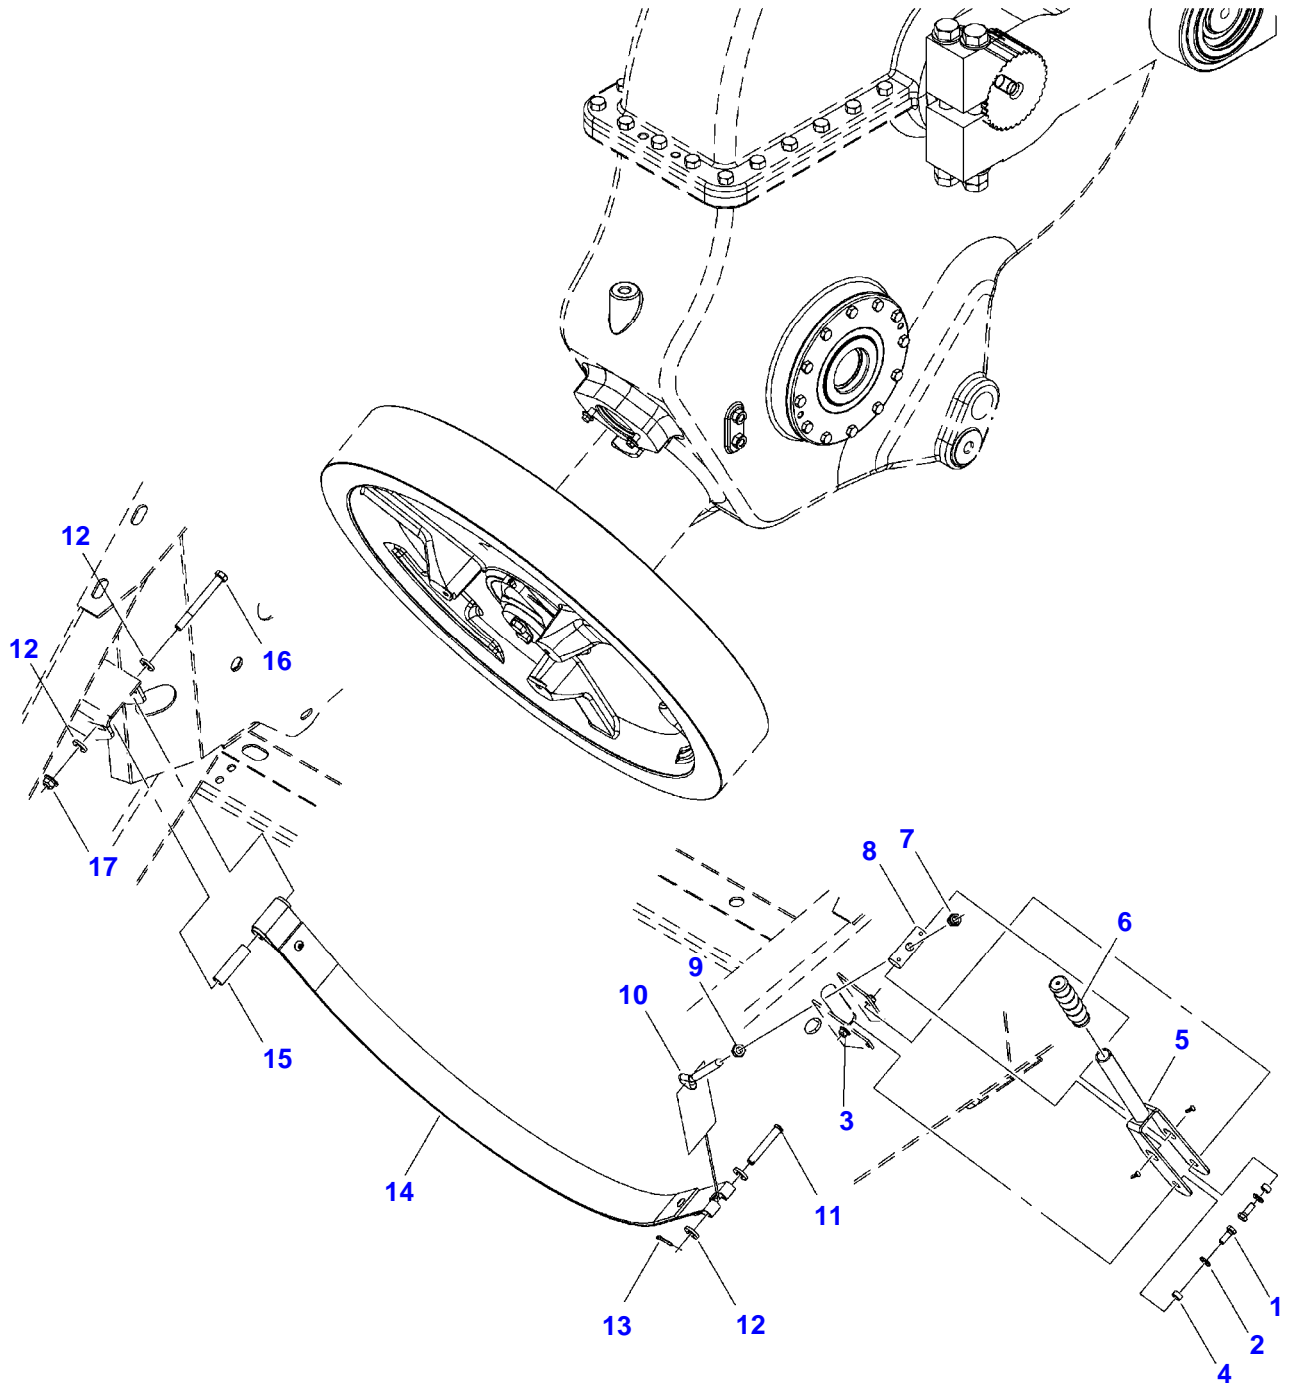

12130 LARGE RECTANGULAR BALER (GHBXX101 AND LATER)
379813-H-1

Item	Part Number	Qty	Description Comments	Technical Specification
1	353691X1	2	BOLT UNC	3/8-16 X 1 SAE 5 ZN
2	Y705533	2	FLAT WASHER	3/8"
3	704734	2	HEX FLANGE LOCKNUT	3/8"-16
4	6489231	2	PLATED SPACER	15.88 X .625
5	700113054	1	HANDLE	
6	27342	1	HANDLE GRIP	
7	354081X1	2	COTTER PIN	3/16 X 1-3/4 ZN
8	700113057	1	BRAKE PIN	1" DIA X 74MM OL
9	7704752	2	HEX NUT	1/2"-13
10	766667	1	EYEBOLT	1/2"-13 X 10"
11	63883	1	CLEVIS PIN	1/2" X 3"
12	71432183	4	WASHER	M12 - 1/2
13	354066X1	1	COTTER PIN	5/32 X 1 ZN
14	700113058	1	BRAKE STRAP	
15	6524003	1	SPACER	19MM OD X 76M OL
16	703223	1	HEXAGONAL HEAD BOLT	1/2"-13 X 4-1/2", GR5
17	Y704742	1	FLANGE LOCKNUT	1/2"-13, GRG