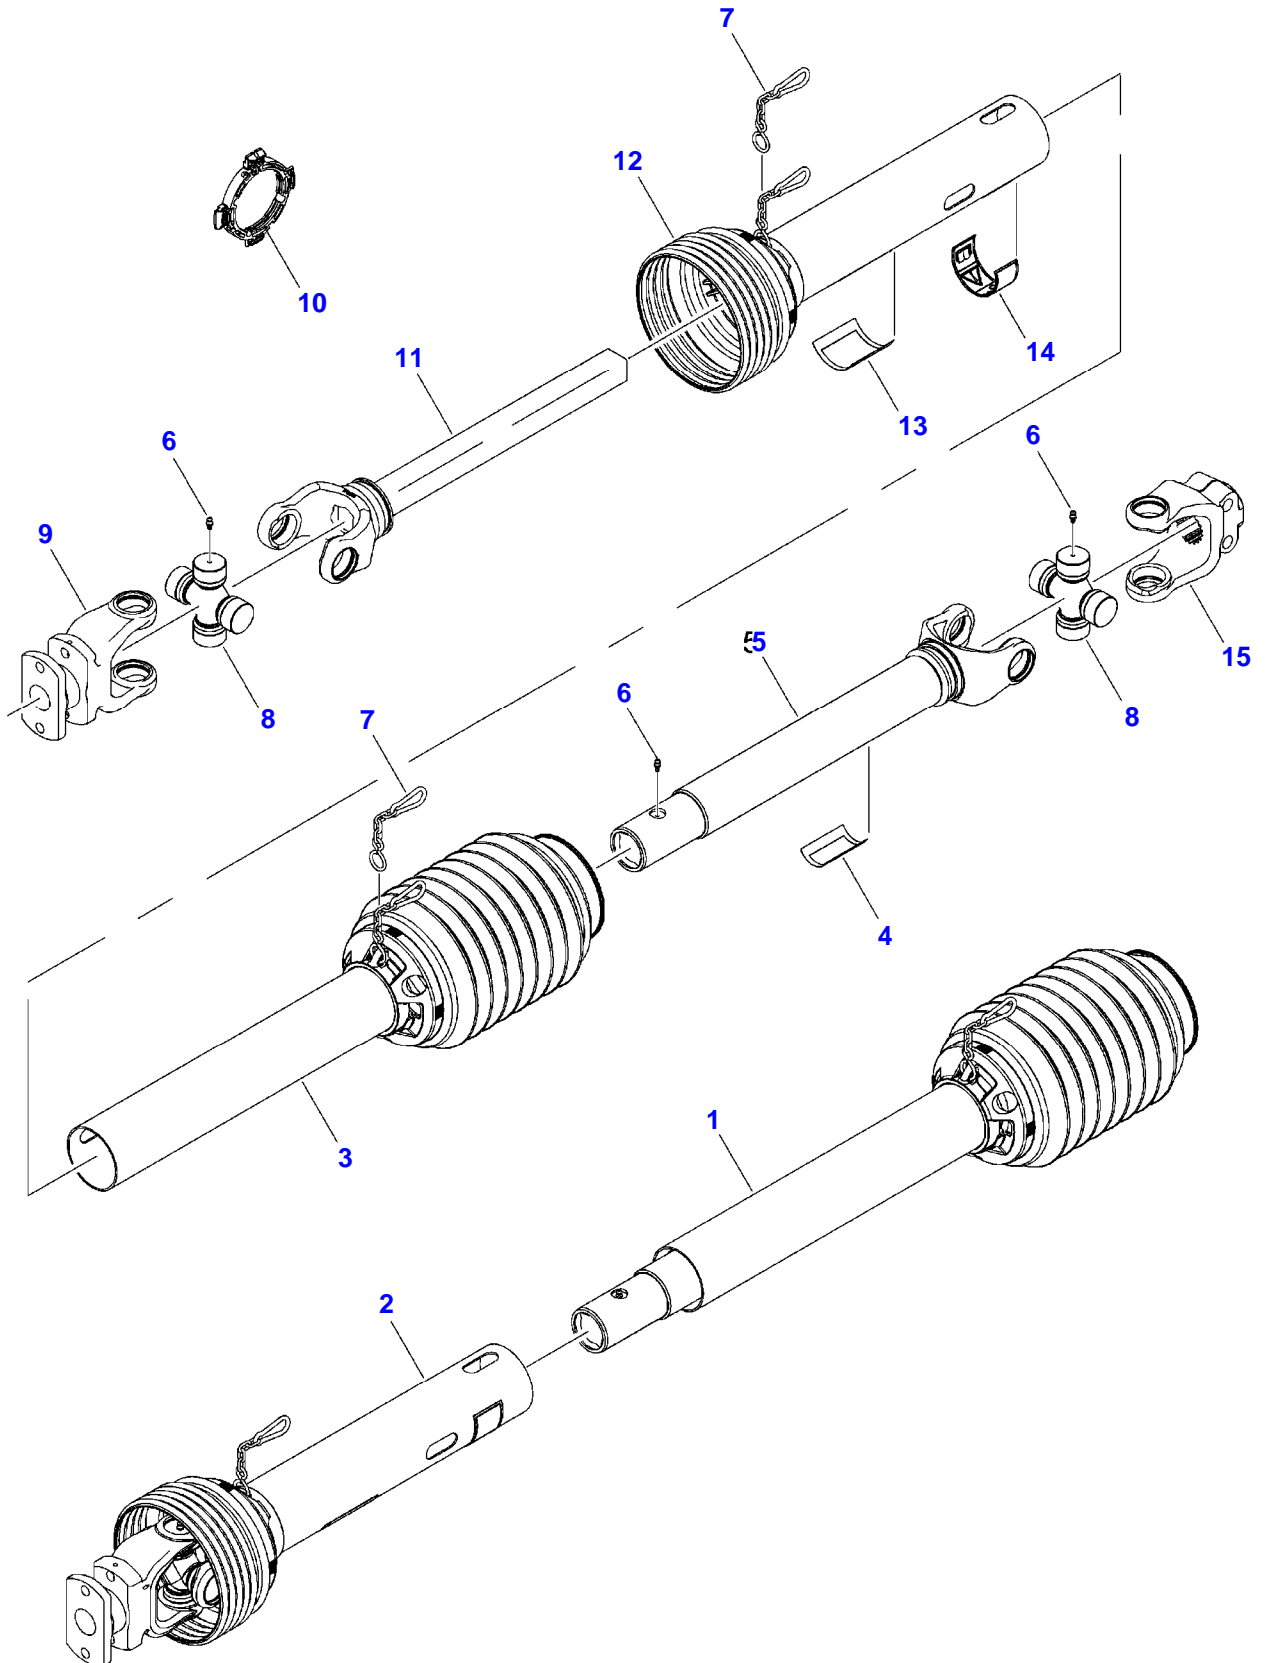

12130 LARGE RECTANGULAR BALER (GHBXX101 AND LATER)
242965-H-1

242965-H-1

Item	Part Number	Qty	Description Comments	Technical Specification
1	700724125	1	PTO HALF SHAFT	
2	700724123	1	PTO HALF SHAFT	
3	700724141	1	DRIVE-SHAFT SAFETY GUARD	
4	700747136	1	DANGER DECAL, SHIELD MISSING	127MM X 87MM
5	700724142	1	YOKE TUBE [A]	
6	70923219	3	GREASE FITTING	1/4"-28
7	700729055	2	KIT	
8	700724136	2	CROSS AND BEARING KIT	39MM DIA CAP, 109MM OL
	70923219	1	GREASE FITTING	1/4"-28
9	700706955	1	YOKE	
	1124697	1	BALL BEARING	25X47X12
	700706956	1	BUSH	35MM X 41MM X 32MM, BRONZE
	70927699	1	RETAINING RING	
	70915275	1	GREASE FITTING	1/4"-28, 65D
10	700723268	2	GUARD BUSHING KIT	NYLON
11	700724137	1	YOKE SHAFT	
12	700724140	1	DRIVE-SHAFT SAFETY GUARD [A]	
13	700747135	1	DANGER DECAL, ROTATING DRIVELINE	134MM X 95MM
14	700746100	1	WARNING DECAL	
15	700721794	1	YOKE	

[A] THE APPROPRIATE SAFETY DECALS MUST BE ORDERED AND FITTED TO THIS PART