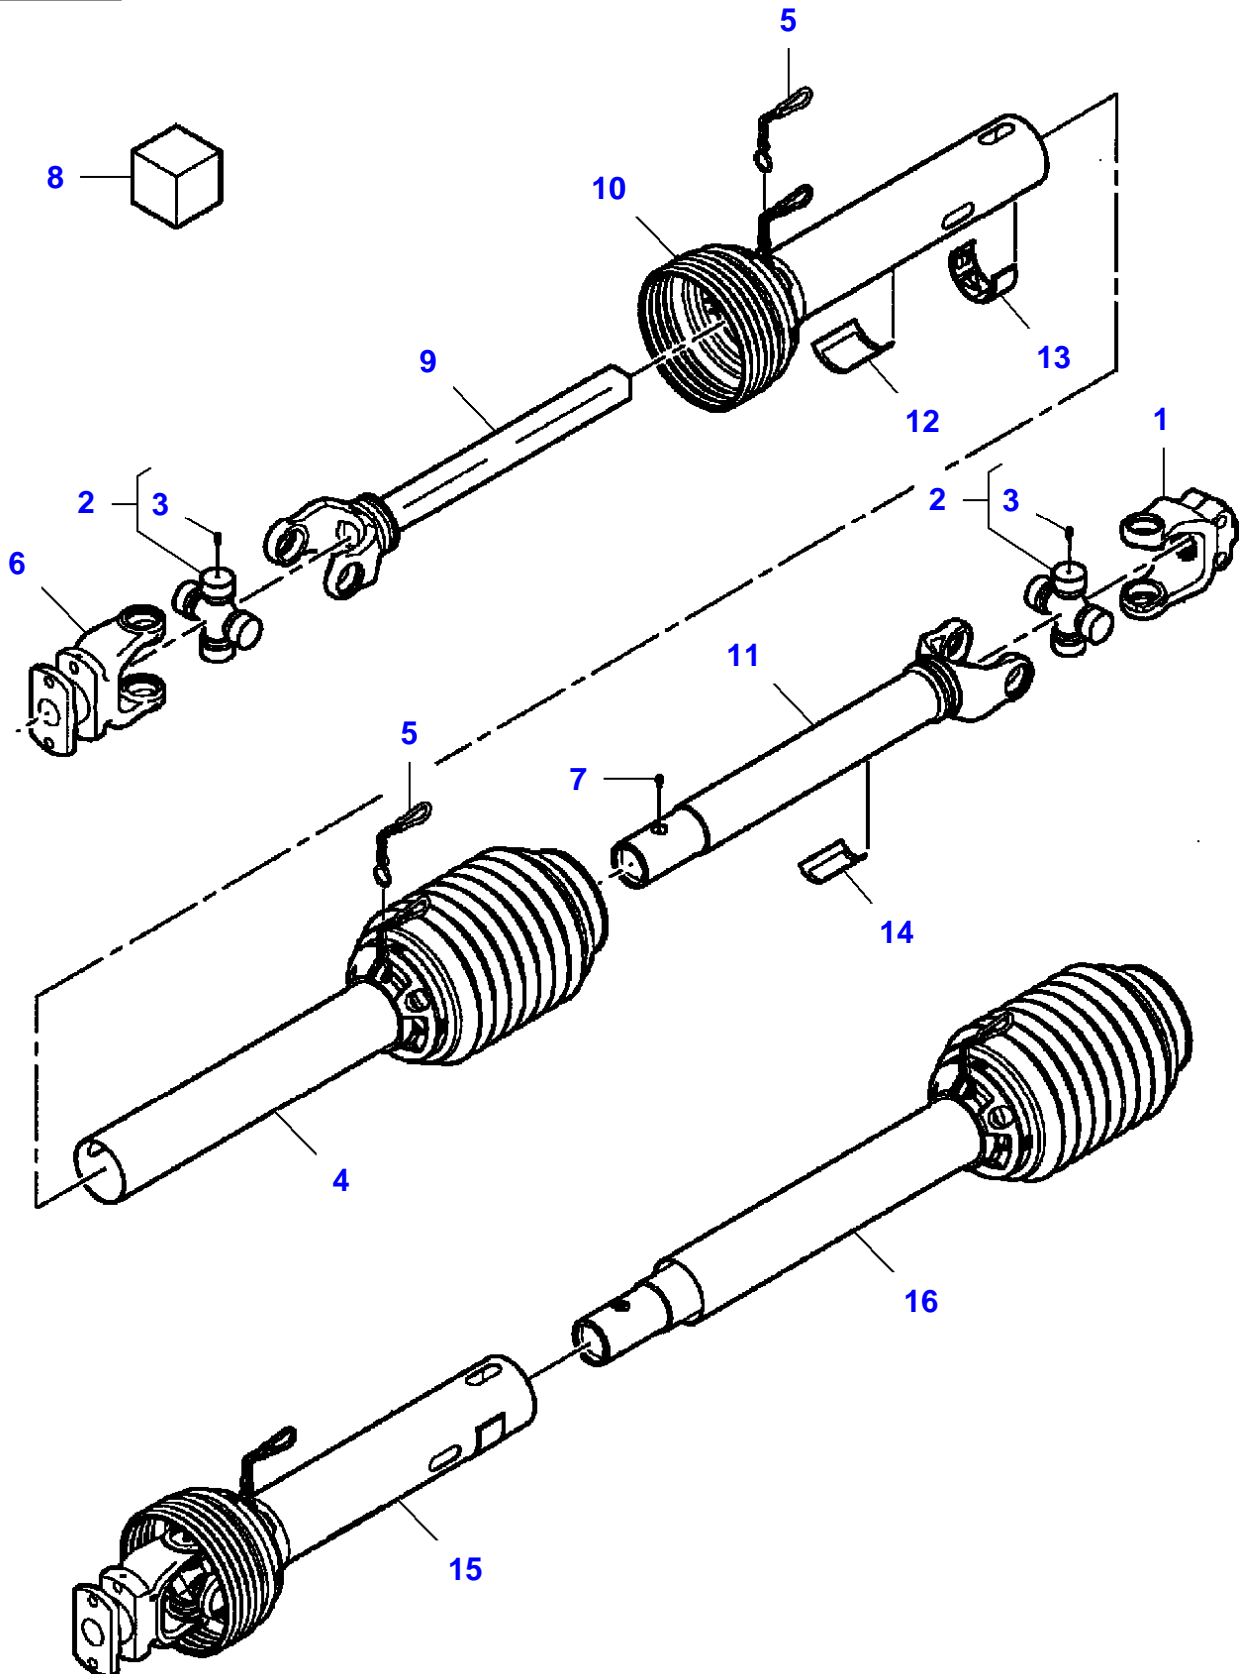

5-BA01-073-B

Transmission - Secondary

Item	Part Number	Qty	Description	Comments
1	700721794	1	Yoke	
2	700724136	2	Spider	
3	70923219	1	Grease Fitting	(2) 1/4"-28
4	700724141	1	Guard	
5	700720152	2	Kit, Chain	
6	700706955	1	Yoke	
	1124697	1	Bear. 6005 RS	(6)
	700706956	1	Bearing	(6)
	70927699	1	Snapping	(6)
	70915275	1	Grease Fitting	(6) 1/8"-27 X 65?
7	70923219	1	Grease Fitting	1/4"-28
8	700723268	1	Kit, Repair	
9	700724137	1	Yoke	
10	700724140	1	Guard	[A]
11	700724142	1	Yoke	[A]
12	700707960	1	Decal	"Danger PTO"
13	700728658	1	Decal	"Warning CE"
14	210371	1	Decal	"Danger"
15	700724123	1	Universal Joint	
16	700724125	1	Universal Joint	

FOOTNOTE [A] THE APPROPRIATE SAFETY DECALS MUST BE ORDERED AND FITTED TO THIS PART