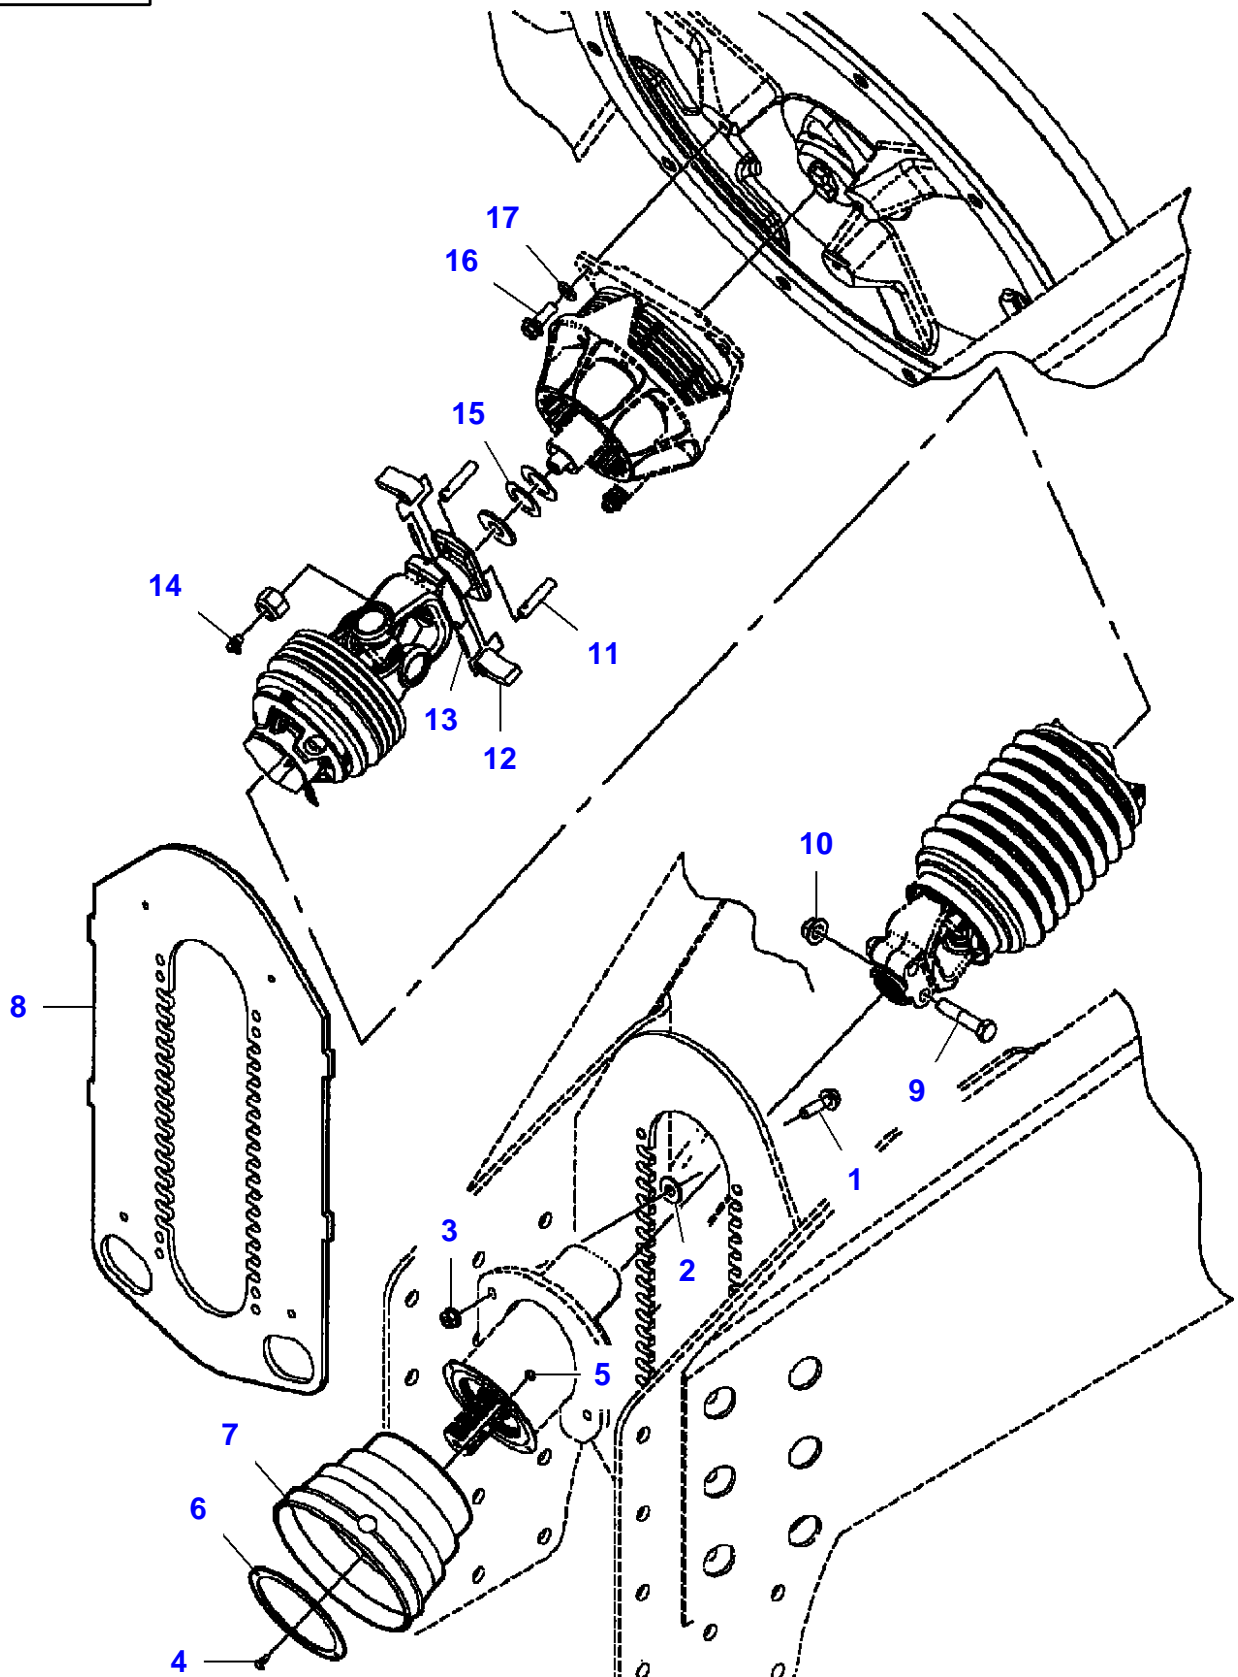

5-BA03-006-B

Linkage - Safety Chain

Item	Part Number	Qty	Description	Comments
1	700727157	1	Jack	
	700720180	1	Kit, Hardware	(1)
	700720181	1	Grip	(1)
2	Y762260	1	Pin	
3	1663161	2	Plate	
4	1663162	1	Spacer	
5	700716624	1	Hex Cap Screw	5/8"-11 X 7-1/2
	700703922	1	Locknut	5/8"-11
6	700113646	1	Clevis	
7	700124041	1	Hex Cap Screw	1"-1/4-7 X 9
8	7705197	2	Washer	
9	7704653	1	Nut	
10	700164425	1	Kit, Hitch	
11	1663158	1	Ring	(10)
12	1663163	10	Shim	(10)
13	70923219	1	Grease Fitting	(10) 1/4"-28
14	339881X1	28	Hex Cap Screw	(10) M16 X 60
15	700708348	28	Lock Washer	(10) M16
16	700164420	1	Hitch	(10)
17	1663159	1	Ball	(10)
18	1663157	1	Ring	(10)
19	70912269	8	Hex Socket Screw	(10) 3/8"-16 X 2
20	700721590	1	Coupling	
21	700723357	1	Coupling	
22	700721591	1	Coupling	
23	700142415	1	Hitch	
24	7883382	2	Hex Cap Screw	3/8"-16 X 1
25	Y704734	2	Locknut	3/8"-16
26	700143155	1	Clamp	
27	700143154	1	Rod	
28	700143158	1	Strap	
29	354057X1	1	Split Pin	1/8" X 3/4
30	Y705624	1	Flat Washer	1/2"
31	700721715	6	Hex Cap Screw	3/4"-10 X 2
32	700703923	6	Locknut	3/4"-10
33	68619	4	Carriage Bolt	1/2"-13 X 1-1/4
34	700714586	4	Nut	1/2"-13
35	354294X1	1	Hex Cap Screw	5/8"-11 X 3-3/4
36	70926937	1	Locknut	5/8"-11
37	700139417	1	Bush	
38	6579106	1	Cap	
39	W907183-4	1	Hex Cap Screw	3/4"-10 X 3-3/4
	700703923	1	Locknut	3/4"-10
40	700720132	1	Chain	
41	704585	1	Nut	

Transmission

Item	Part Number	Qty	Description	Comments
1	7883432	8	Hex Cap Screw	1/2"-13 X 1-3/4
2	700711557	8	Flat Washer	1/2"
3	700714586	8	Nut	1/2"-13
4	700708646	4	Screw	No 12-24 X 5/8
5	700705521	4	Locknut	No 12-24
6	700143340	1	Flange	
7	700729081	1	Cone	
8	700141617	1	Plate	
9	700708270	2	Hex Cap Screw	5/8"-11 X 3
10	700711198	2	Locknut	5/8"-11
11	700113037	2	Pin	
12	700113036	2	Pawl	
13	N856869	2	Roll Pin	3/16" X 1-1/2
14	77115	1	Grease Fitting	1/8"-27 X 90?
15	6522932	2	Shim	
16	8701237	3	Hex Cap Screw	1/2"-13 X 1-1/2
17	705541	3	Flat Washer	1/2"