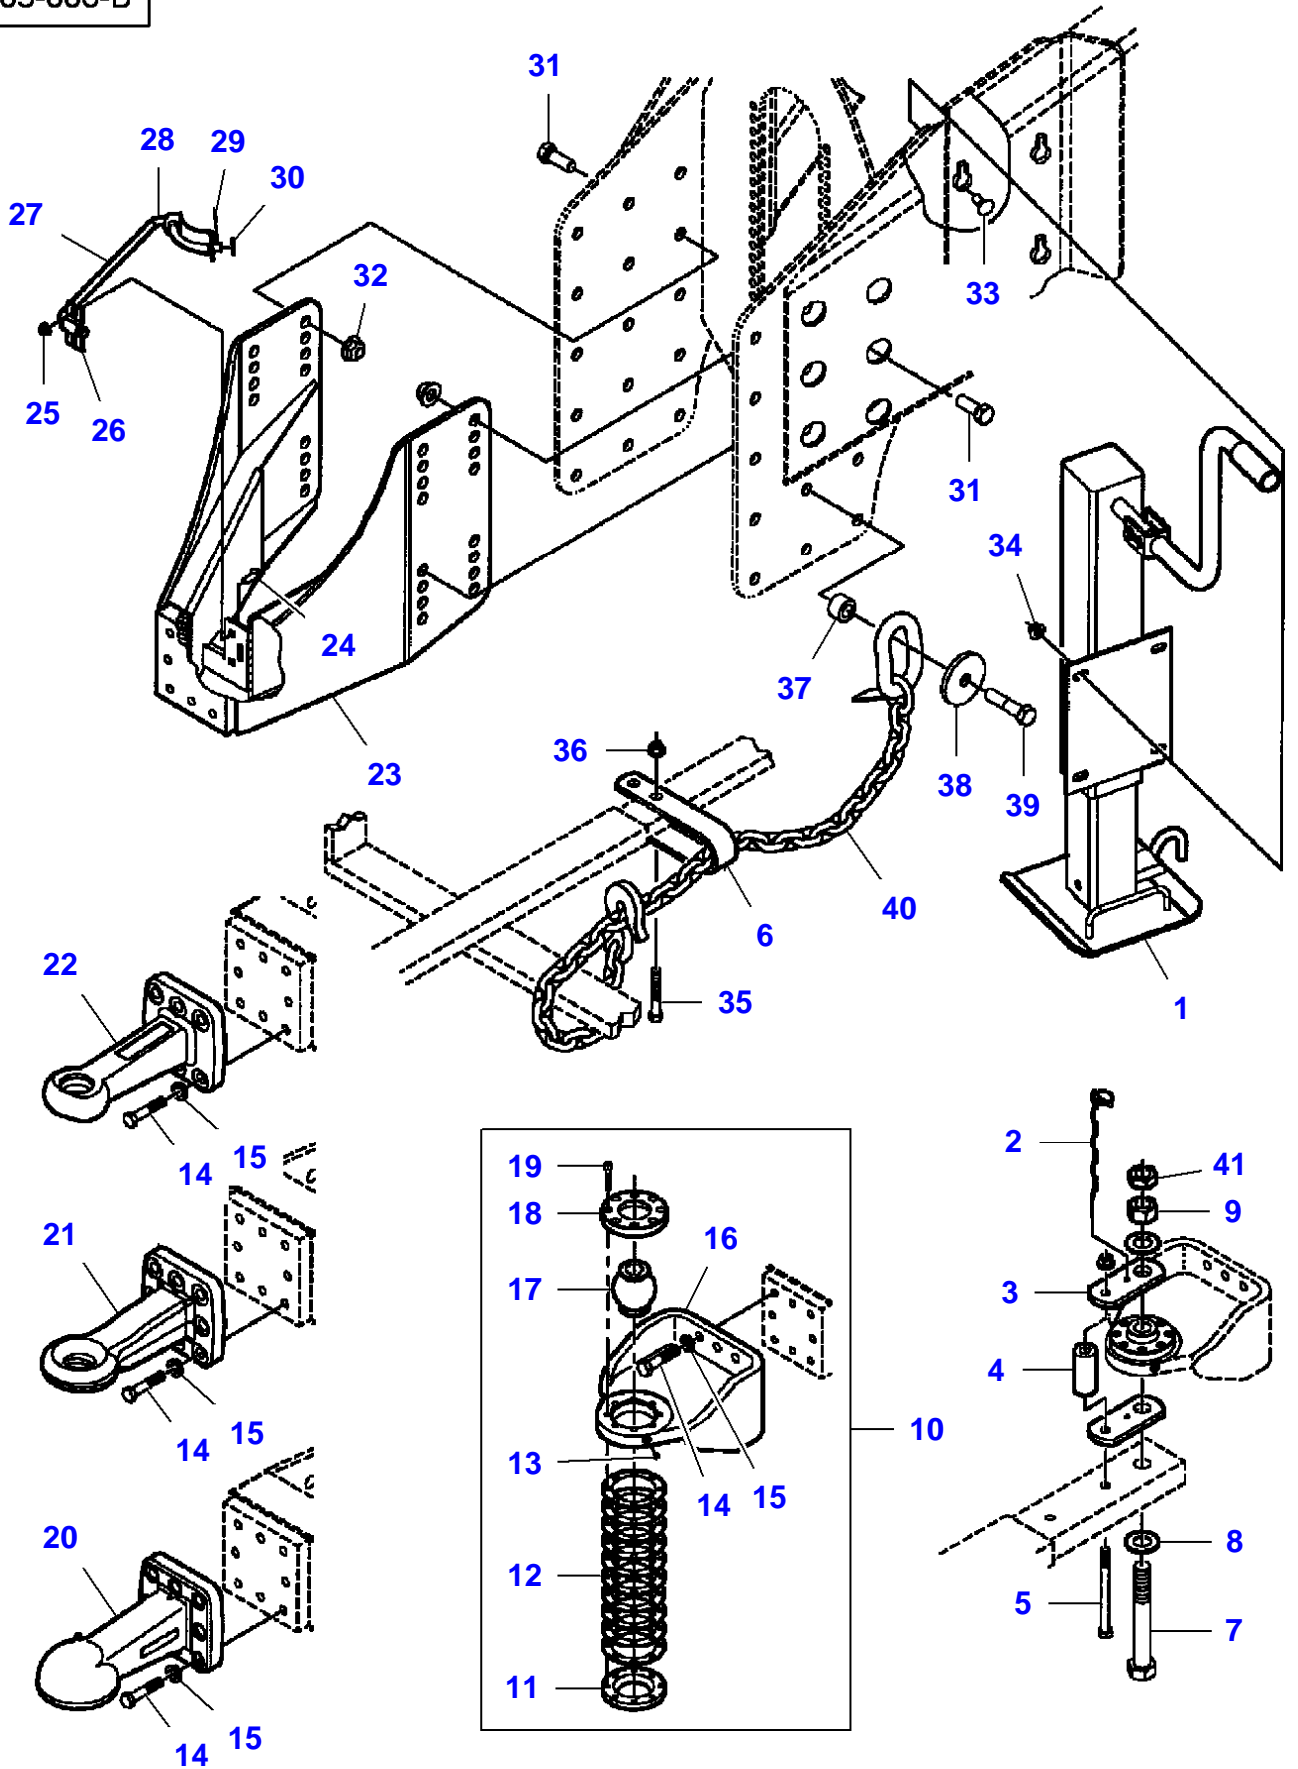

5-BA03-006-B

Linkage - Safety Chain

Item	Part Number	Qty	Description	Comments
1	700727157	1	Jack	
	700720180	1	Kit, Hardware	(1)
	700720181	1	Grip	(1)
2	Y762260	1	Pin	
3	1663161	2	Plate	
4	1663162	1	Spacer	
5	700716624	1	Hex Cap Screw	5/8"-11 X 7-1/2
	700703922	1	Locknut	5/8"-11
6	700113646	1	Clevis	
7	700124041	1	Hex Cap Screw	1"-1/4-7 X 9
8	7705197	2	Washer	
9	7704653	1	Nut	
10	700164425	1	Kit, Hitch	
11	1663158	1	Ring	(10)
12	1663163	10	Shim	(10)
13	70923219	1	Grease Fitting	(10) 1/4"-28
14	339881X1	28	Hex Cap Screw	(10) M16 X 60
15	700708348	28	Lock Washer	(10) M16
16	700164420	1	Hitch	(10)
17	1663159	1	Ball	(10)
18	1663157	1	Ring	(10)
19	70912269	8	Hex Socket Screw	(10) 3/8"-16 X 2
20	700721590	1	Coupling	
21	700723357	1	Coupling	
22	700721591	1	Coupling	
23	700142415	1	Hitch	
24	7883382	2	Hex Cap Screw	3/8"-16 X 1
25	Y704734	2	Locknut	3/8"-16
26	700143155	1	Clamp	
27	700143154	1	Rod	
28	700143158	1	Strap	
29	354057X1	1	Split Pin	1/8" X 3/4
30	Y705624	1	Flat Washer	1/2"
31	700721715	6	Hex Cap Screw	3/4"-10 X 2
32	700703923	6	Locknut	3/4"-10
33	68619	4	Carriage Bolt	1/2"-13 X 1-1/4
34	700714586	4	Nut	1/2"-13
35	354294X1	1	Hex Cap Screw	5/8"-11 X 3-3/4
36	70926937	1	Locknut	5/8"-11
37	700139417	1	Bush	
38	6579106	1	Cap	
39	W907183-4	1	Hex Cap Screw	3/4"-10 X 3-3/4
	700703923	1	Locknut	3/4"-10
40	700720132	1	Chain	
41	704585	1	Nut	

Transmission

Item	Part Number	Qty	Description	Comments
1	7883432	8	Hex Cap Screw	1/2"-13 X 1-3/4
2	700711557	8	Flat Washer	1/2"
3	700714586	8	Nut	1/2"-13
4	700708646	4	Screw	No 12-24 X 5/8
5	700705521	4	Locknut	No 12-24
6	700143340	1	Flange	
7	700729081	1	Cone	
8	700141617	1	Plate	
9	700708270	2	Hex Cap Screw	5/8"-11 X 3
10	700711198	2	Locknut	5/8"-11
11	700113037	2	Pin	
12	700113036	2	Pawl	
13	N856869	2	Roll Pin	3/16" X 1-1/2
14	77115	1	Grease Fitting	1/8"-27 X 90?
15	6522932	2	Shim	
16	8701237	3	Hex Cap Screw	1/2"-13 X 1-1/2
17	705541	3	Flat Washer	1/2"