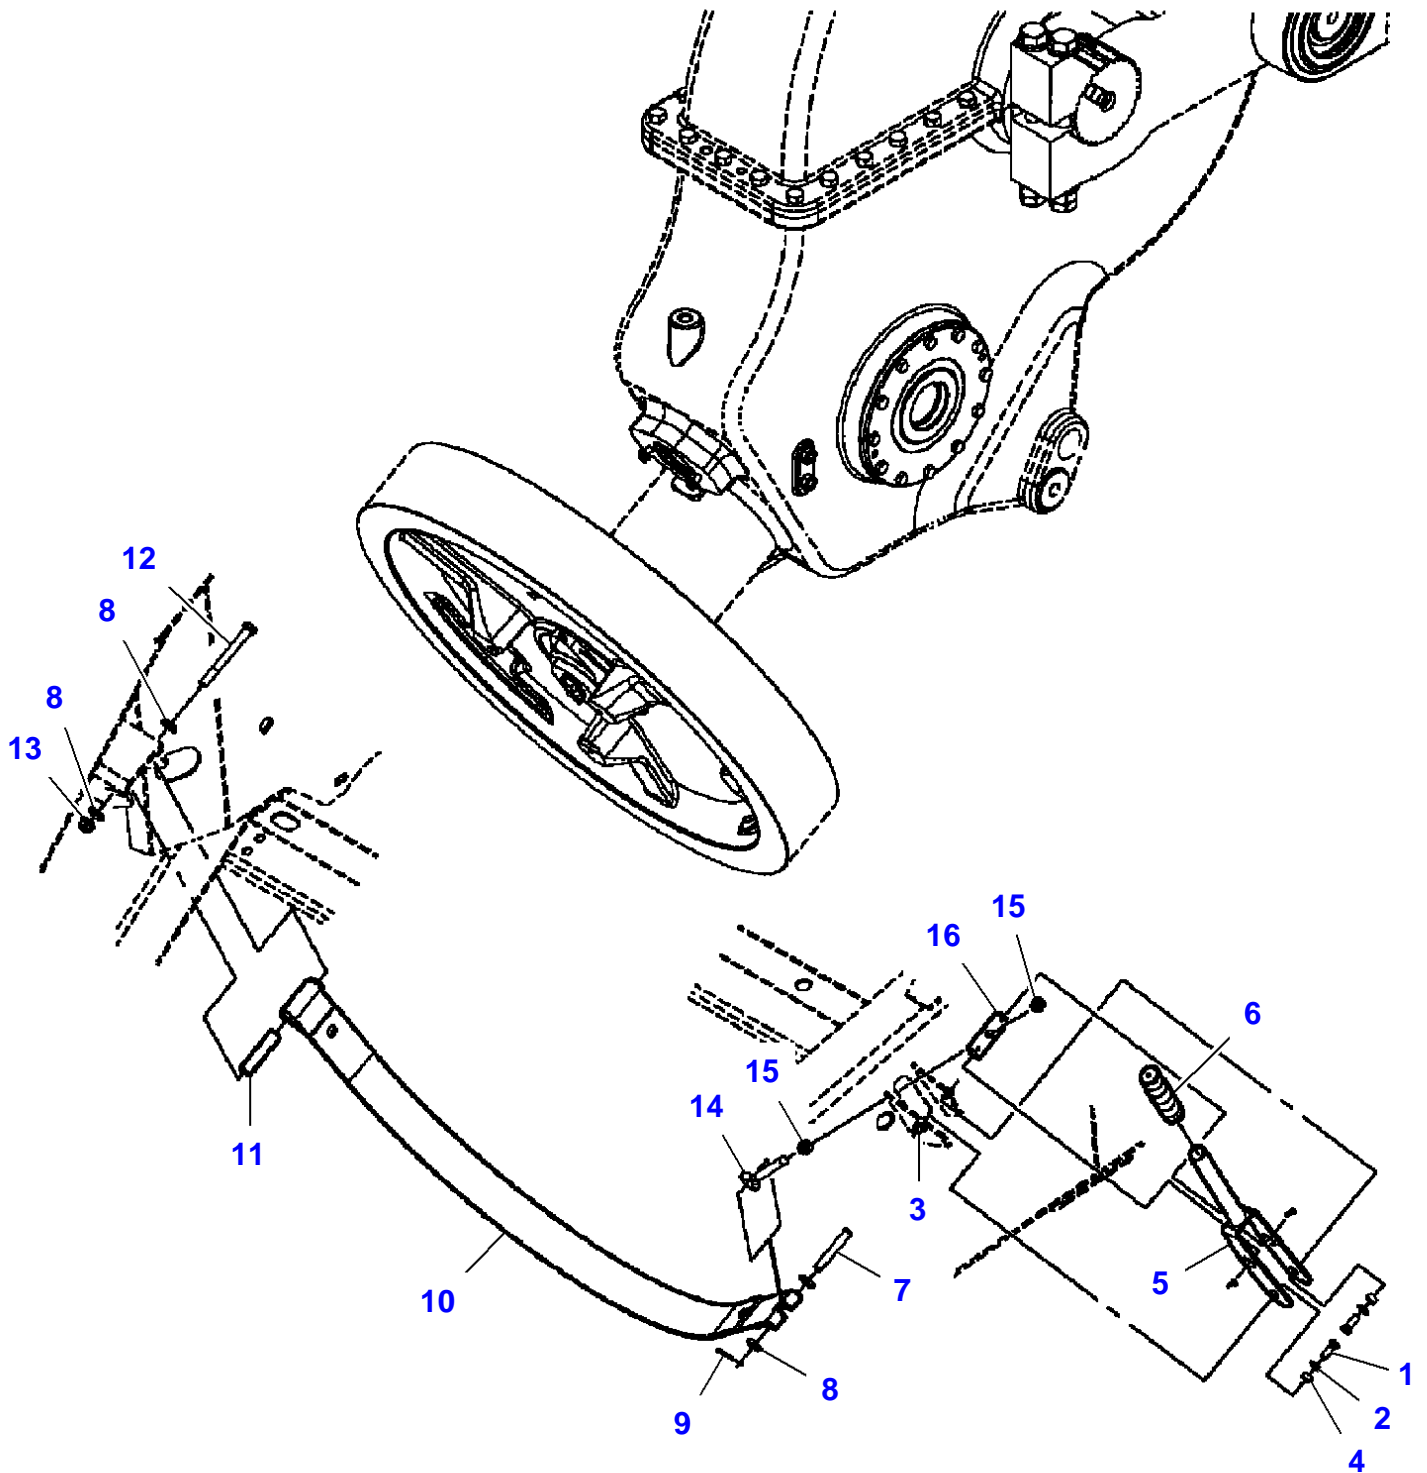

FOOTNOTE [A] THE APPROPRIATE SAFETY DECALS MUST BE ORDERED AND FITTED TO THIS PART

5-BA01-082-A

Transmission - Flywheel

Item	Part Number	Qty	Description	Comments
1	700141072	1	Flywheel Assy.	
2	700706038	1	Bearing Cup	(1)
3	7852718	1	Sleeve	(1)
4	700706056	X	Shim	Thickness .003
	700706057	X	Shim	Thickness .005
	700706058	X	Shim	Thickness .010
	700707991	X	Shim	Thickness .020
5	700706039	2	Bearing Cone	
6	700706050	1	O Ring	
7	7040330	1	O Ring	
8	700143193	1	Hub	
	700728938	1	Plunger	(8)
9	700706059	X	Shim	Thickness .003
	700706060	X	Shim	Thickness .005
	700706061	X	Shim	Thickness .010
	700707993	X	Shim	Thickness .020
10	5015257M1	1	Sensor	
11	700113044	1	Cap	
12	700113045P	1	Locking Plate	
13	700708355	2	Hex Cap Screw	M16 X 40
14	3009208X1	2	Carriage Bolt	M10 X 35
15	700706045	1	Seal	
16	6521868	1	Kit, Bolt	
17	7774995	1	Nut	7/16"-14

Thank you so much for reading

5-BA01-076-C

Transmission - Flywheel Brake

Item	Part Number	Qty	Description	Comments
1	353691X1	2	Hex Cap Screw	3/8"-16 X 1
2	Y705533	2	Flat Washer	3/8"
3	Y704734	2	Locknut	3/8"-16
4	6489231	2	Spacer	
5	700113054	1	Grip	
6	27342	1	Handle	
7	63883	1	Clevis Pin	1/2" X 3
8	705541	4	Flat Washer	1/2"
9	354066X1	1	Split Pin	5/32" X 1
10	700113058	1	Brake	
11	6524003	1	Spacer	
12	354667X1	1	Hex Cap Screw	1/2"-13 X 4-1/2
13	Y704742	1	Locknut	1/2"-13
14	766667	1	Eye Bolt	
15	7704752	2	Nut	1/2"-13
16	700113057	1	Pin	