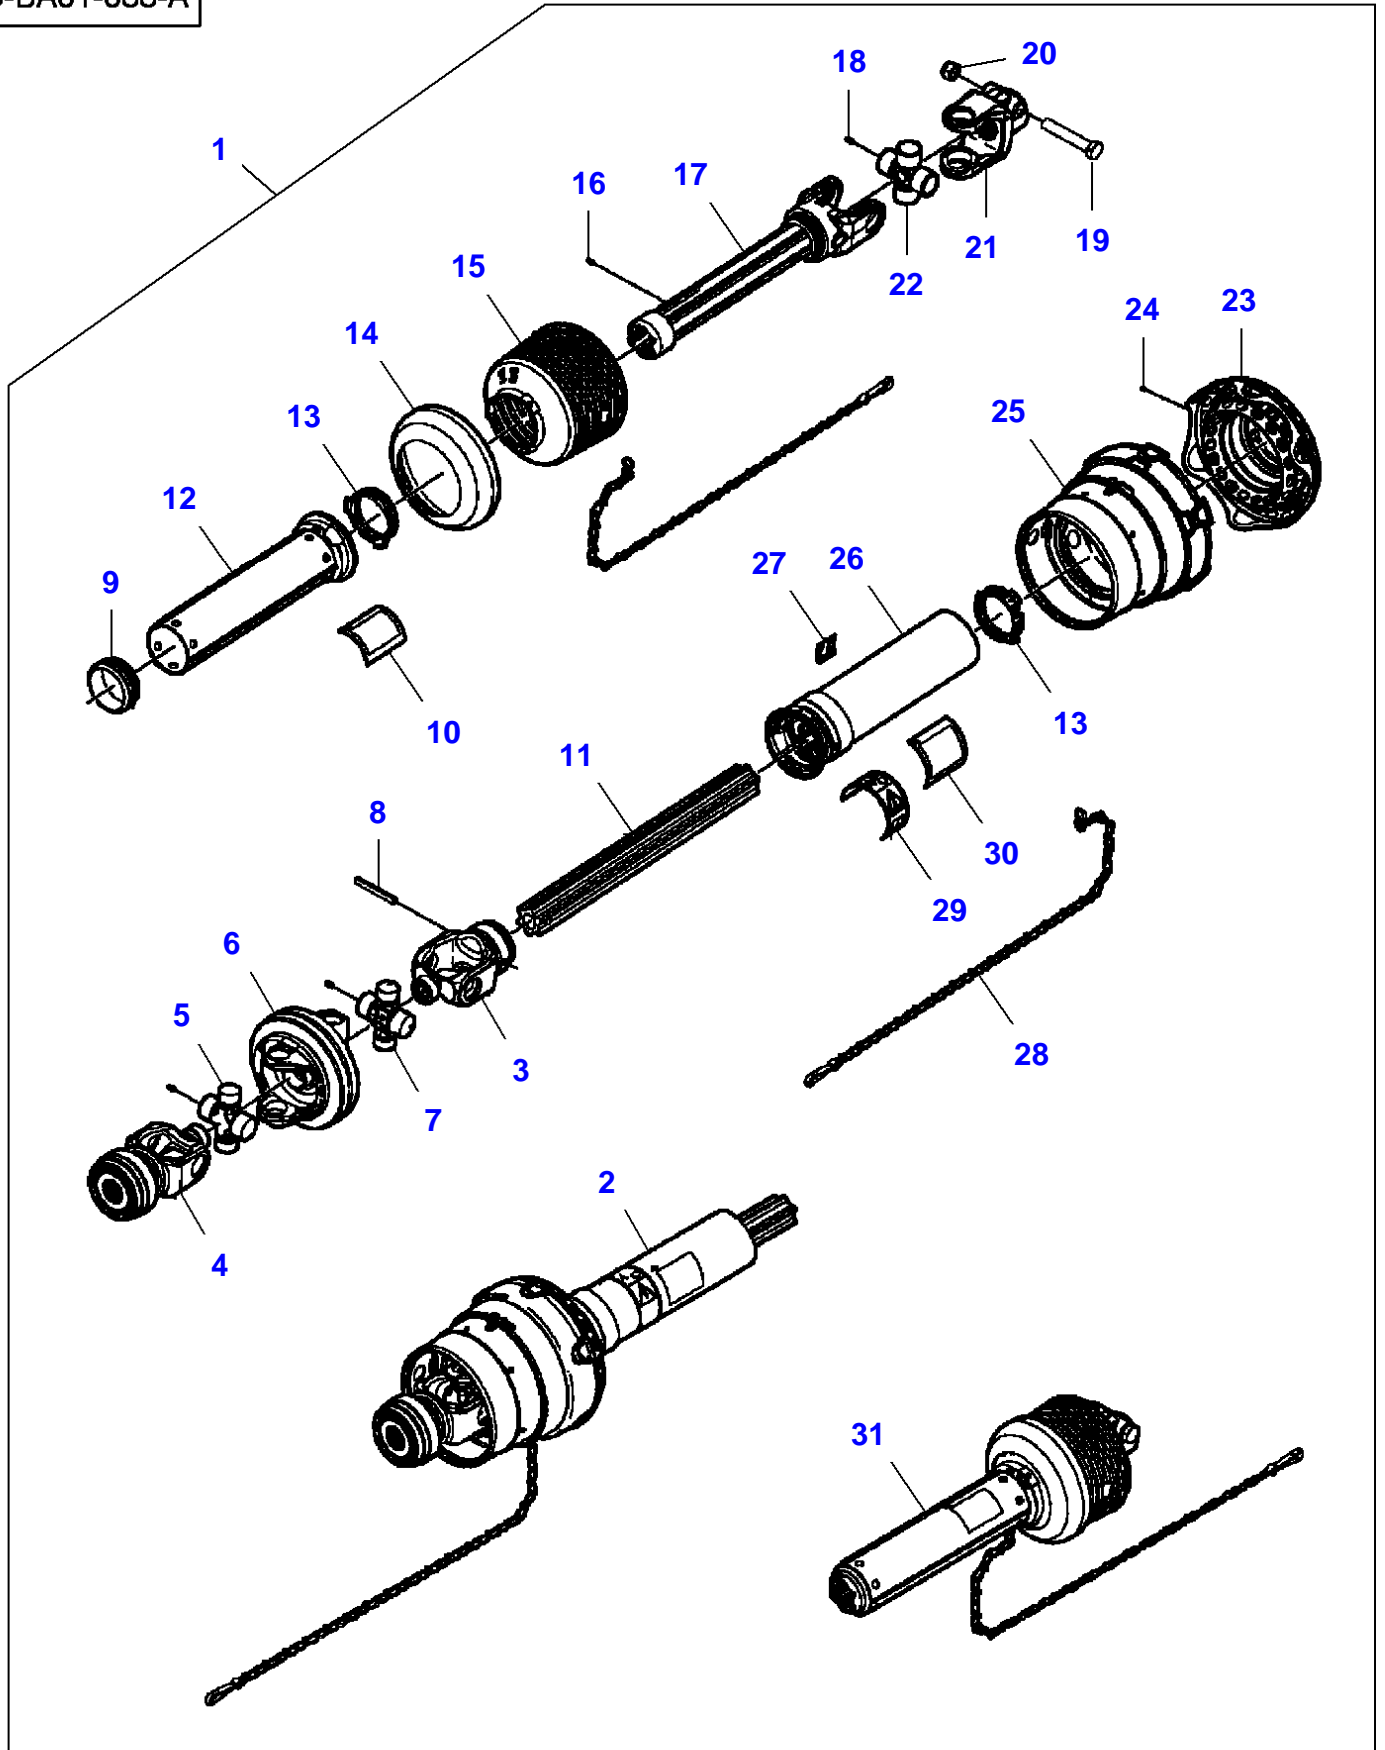

Transmission

Item	Part Number	Qty	Description	Comments
1	7883432	8	Hex Cap Screw	1/2"-13 X 1-3/4
2	700711557	8	Flat Washer	1/2"
3	700714586	8	Nut	1/2"-13
4	700708646	4	Screw	No 12-24 X 5/8
5	700705521	4	Locknut	No 12-24
6	700143340	1	Flange	
7	700729081	1	Cone	
8	700141617	1	Plate	
9	700708270	2	Hex Cap Screw	5/8"-11 X 3
10	700711198	2	Locknut	5/8"-11
11	700113037	2	Pin	
12	700113036	2	Pawl	
13	N856869	2	Roll Pin	3/16" X 1-1/2
14	77115	1	Grease Fitting	1/8"-27 X 90?
15	6522932	2	Shim	
16	8701237	3	Hex Cap Screw	1/2"-13 X 1-1/2
17	705541	3	Flat Washer	1/2"

FOOTNOTE [A] THE APPROPRIATE SAFETY DECALS MUST BE ORDERED AND FITTED TO THIS PART

5-BA01-088-A

Item	Part Number	Qty	Description	Comments
1	700957666F	1	Kit, Attachment	
2	700735106	1	Universal Joint	(1)
3	700735112	1	Yoke	(1)
4	700735109	1	Yoke	(1)
	700735126	1	Kit, Repair	(4)
5	700735113	1	Spider	(1)
6	700735110	1	Yoke	(1)
7	700735111	1	Spider	(1)
8	763847	1	Pin	(1)
9	700735123	1	Bearing	(1)
10	210371	1	Decal	(1) "Danger"
11	700735114	1	Shaft	(1)
12	700735119	1	Tube	[A] (1)
13	6581954	2	Ring	(1)
14	700735124	1	Collar	(1)
15	700735122	1	Cone	(1)
16	700707556	1	Grease Fitting	(1)
17	700735115	1	Yoke	(1)
18	1440838X1	3	Grease Nipple	(1) M6
19	339182X1	1	Hex Cap Screw	(1) M16 X 90
20	1442739X1	1	Locknut	(1) M16
21	700737116	1	Yoke	(1) Repairs and replaces 700711395
22	700735116	1	Spider	(1)
23	700735121	1	Cone	(1)
24	1077994M1	10	Screw	(1)
25	700735120	1	Cone	(1)
26	700735117	1	Tube	[A] (1)
27	700735129	1	Decal	(1)
28	71382485	2	Chain	(1) Length 760 mm
29	700728658	1	Decal	(1)
30	700707960	1	Decal	(1)
31	700735107	1	Universal Joint	(1)