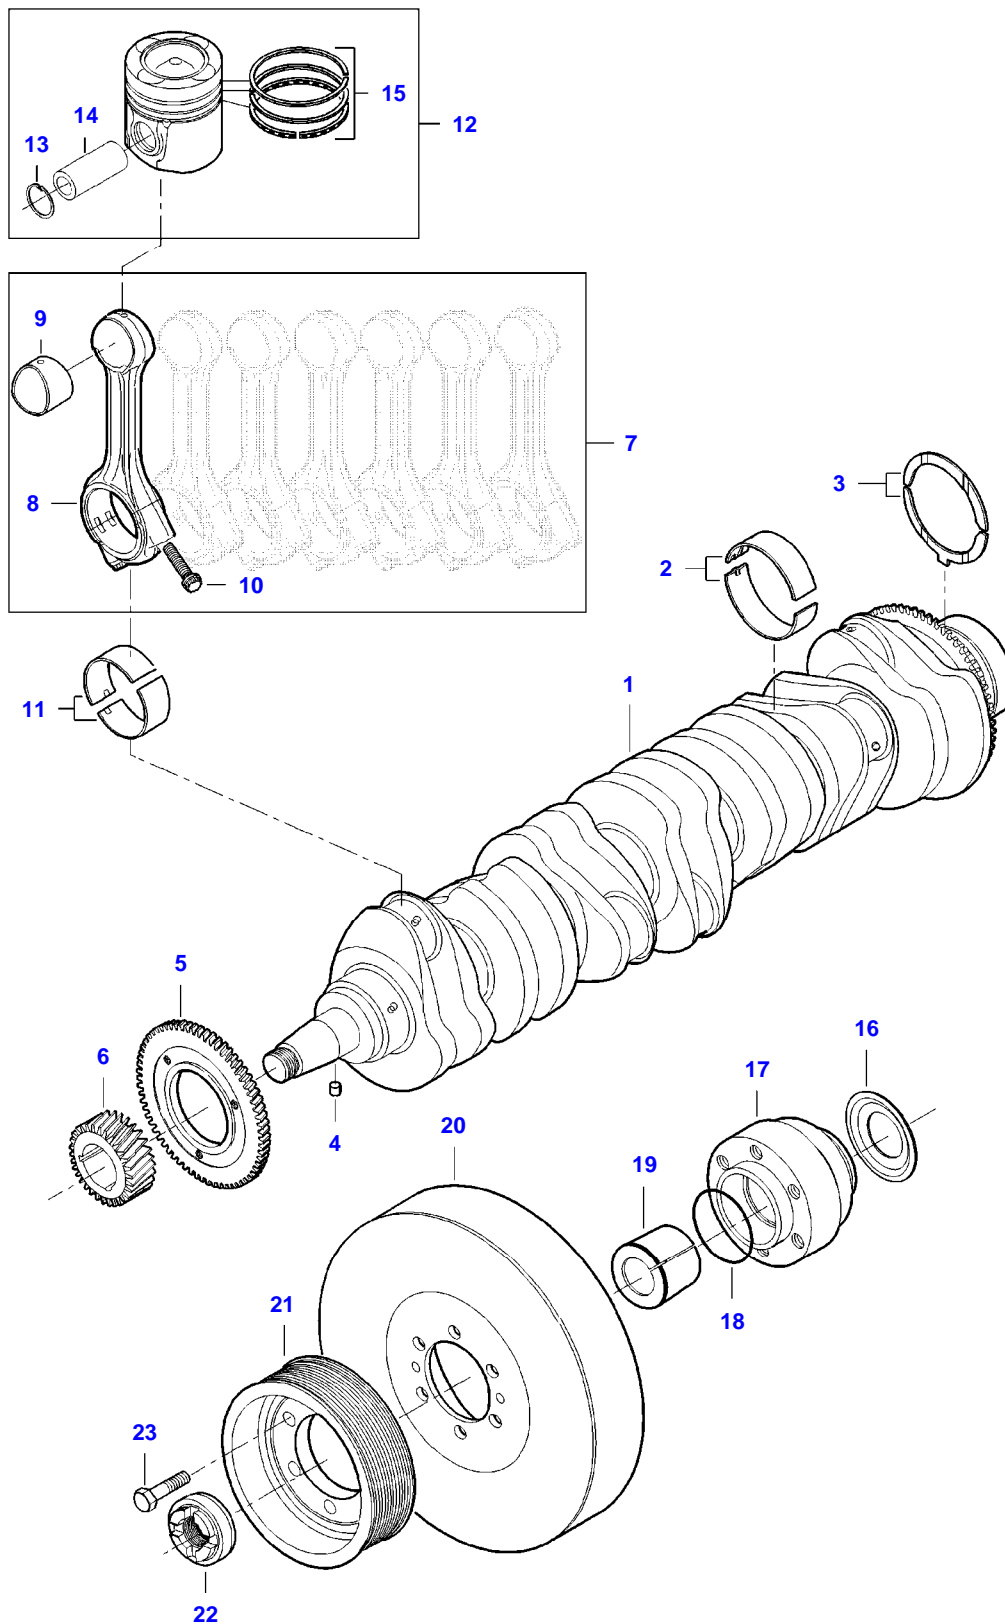

SEE PAGE 01-0025

[B] INCLUDED IN COMPLETE ENGINE GASKET KIT 2

9490X (ZN205020X03010131-999 / ZN205024A03010054-999 AL) COMBINE
AP3G1152

AP3G1152

FLYWHEEL AND HOUSING

Item	Part Number	Qty	Description Comments
1	V836647442	1	FLYWHEEL HOUSING
2	V837091173	1	CRANKSHAFT SEAL [A]
3	V546801815	3	STUD BOLT
4	V500951000	6	SPRING WASHER
5	V504601000	3	NUT
6	V598359850	2	PIN
7	V528902220	6	HEX CAP SCREW
8	V581705030	6	HEX SOCKET SCREW
9	V581705440	2	HEX SOCKET SCREW
10	V500951200	8	SPRING WASHER
11	V640045126	1	PLUG
12	V836859311	1	PLUG
13	V836859485	1	FLYWHEEL
14	V836117943	1	STARTER RING (13)
15	V529702630	8	HEX CAP SCREW
16			

SEE PAGE 01-0027

[A] INCLUDED IN CYLINDER HEAD GASKET KIT 1

AP4G1982

CRANKSHAFT AND PISTONS

Item	Part Number	Qty	Description Comments	Technical Specification
1	V837074477	1	CRANKSHAFT	
2	V837079248	8	MAIN BEARING	
3	V837079249	2	THRUST WASHER	
4	V836867857	1	KEY	
5	V836874041	1	CRANKSHAFT GEAR	
6	V837073672	1	CRANKSHAFT GEAR	
7	V837079496	1	CONNECTING ROD KIT	
8		7	NOT AVAILABLE AS SINGLE PART (7)	
9	V836864288	7	BEARING BUSH (7),(8)	
10	V836873510	14	CONNECTING ROD BOLT (7),(8)	
11	V837062996	7	CONROD BEARING	STD
12	V837086083	7	PISTON	
13		14	NOT AVAILABLE AS SINGLE PART (12)	
14		7	NOT AVAILABLE AS SINGLE PART (12)	
15	V837079459	7	PISTON RING KIT (12)	
16	V836867858	1	RING	
17	V837073680	1	CRANKSHAFT HUB	
18	V614606770	1	O-RING	
19	V836873339	1	SLEEVE	
20	V837084823	1	CRANKSHAFT VIBRATION DAMPENER	
21	V836867861	1	CRANKSHAFT PULLEY	
22	V837086006	1	CRANKSHAFT NUT	
23	V581705890	6	HEX SOCKET SCREW	