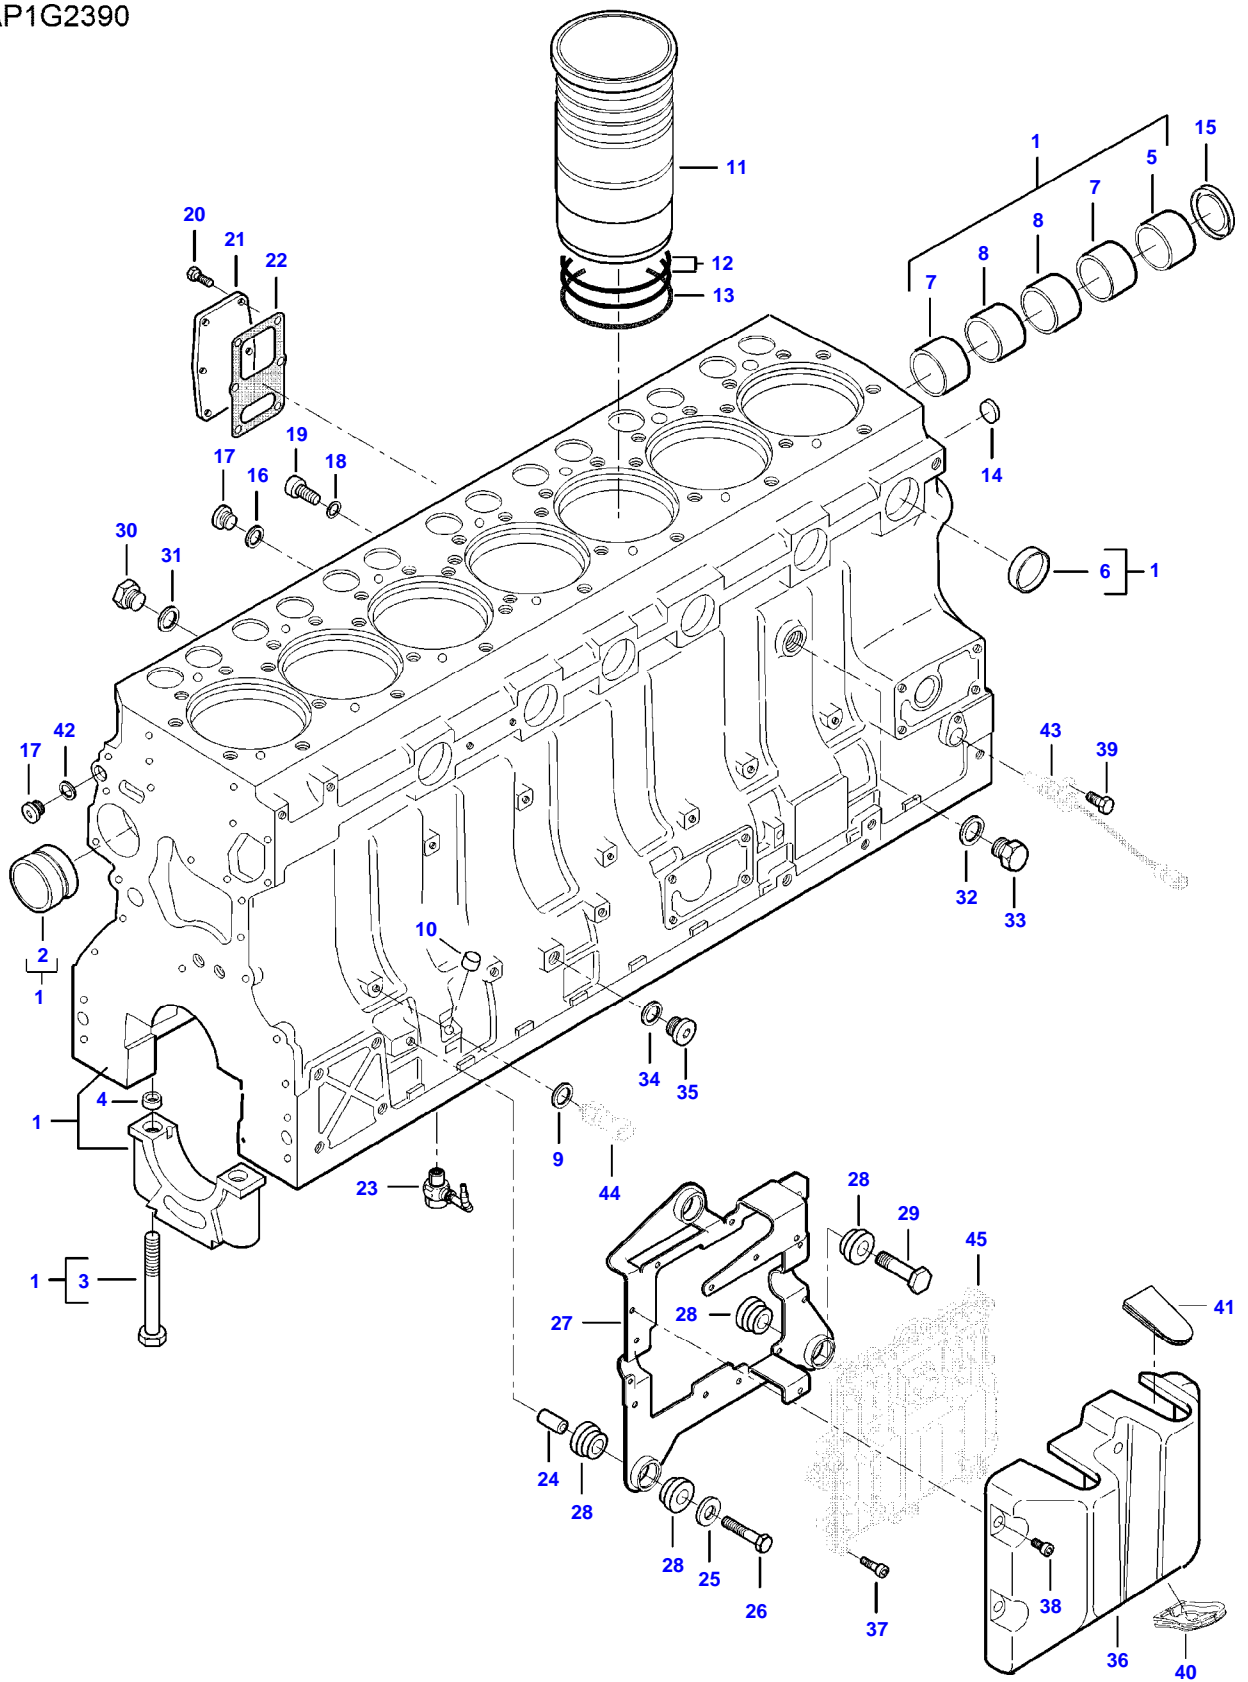

Item	Part Number	Qty	Description Comments	Technical Specification
1	V835477629	1	ENGINE 343/2100 (KW/RPM)	98 AWF-HLA
2	V865477629V	1	LONG BLOCK ENGINE	98 AWF-HLA
3	V865477629X	1	SHORT BLOCK ENGINE	98 AWF-HLA
4	V837079921	1	LABEL ENGINE TYPE PLATE	

9490X (ZN205020X03010131-999 / ZN205024A03010054-999 AL) COMBINE
AP1G2390

AP1G2390

Item	Part Number	Qty	Description Comments	Technical Specification
1	V837086429	1	CYLINDER BLOCK	98 AWF-HLA/LFVC
2	V836866069	1	CAMSHAFT BEARING BUSH (1)	
3	V835329030	16	HEX CAP SCREW (1)	
4	V836214478	16	GUIDE SLEEVE (1)	
5	V836852461	1	CAMSHAFT BEARING BUSH (1)	
6	V640016040	6	CUP PLUG (1)	
7	V836852460	2	CAMSHAFT BEARING BUSH (1)	
8	V837086315	2	CAMSHAFT BEARING BUSH (1)	
9	V615871016	1	SEALING WASHER [B]	
10	V640016012	1	CUP PLUG	
11	V836867048	7	LINER	
12	V836855446	14	CYLINDER LINER O-RING [B]	
13	V836855447	7	CYLINDER LINER O-RING [B]	
14	V640016016	2	CUP PLUG [B]	
15	V836852744	1	PLUG	
16	V615871014	5	SEALING WASHER [B]	
17	V640325110	7	SCREW PLUG	
18	V836684767	1	SEALING WASHER	
19	V581804570	1	HEX SOCKET SCREW	
20	V528801382	6	HEX CAP SCREW	
21	V836846444	1	COVER	
22	V836322852	1	GASKET [B]	
23	V837084973	7	PISTON COOLING JET	
24	V836855626	2	SPACER	
25	V500750842	2	WASHER	
26	V529801430	2	HEX CAP SCREW	
27	V837084081	1	ECU BRACKET	
28	V837084129	6	DAMPER	
29	V837069056	1	HEX CAP SCREW	
30	V836119079	1	PLUG	
31	V615881620	1	SEALING WASHER [B]	
32	V615881824	1	SEALING WASHER [B]	
33	V836019756	1	PLUG	
34	V615881420	1	SEALING WASHER [B]	
35	V640325014	1	PLUG	
36	V837084080	1	COVER	
37	V581804222	8	HEX SOCKET SCREW	
38	V581804182	6	HEX SOCKET SCREW	
39	V528801362	1	HEX CAP SCREW	
40	V837084661	1	SHIELD	
41	V837084136	2	SHIELD	
42	V836684768	2	SEALING WASHER [B]	
43		1	SEE PAGE 01-0025	
44		1	SEE PAGE 01-0025	
45		1	SEE PAGE 01-0025	