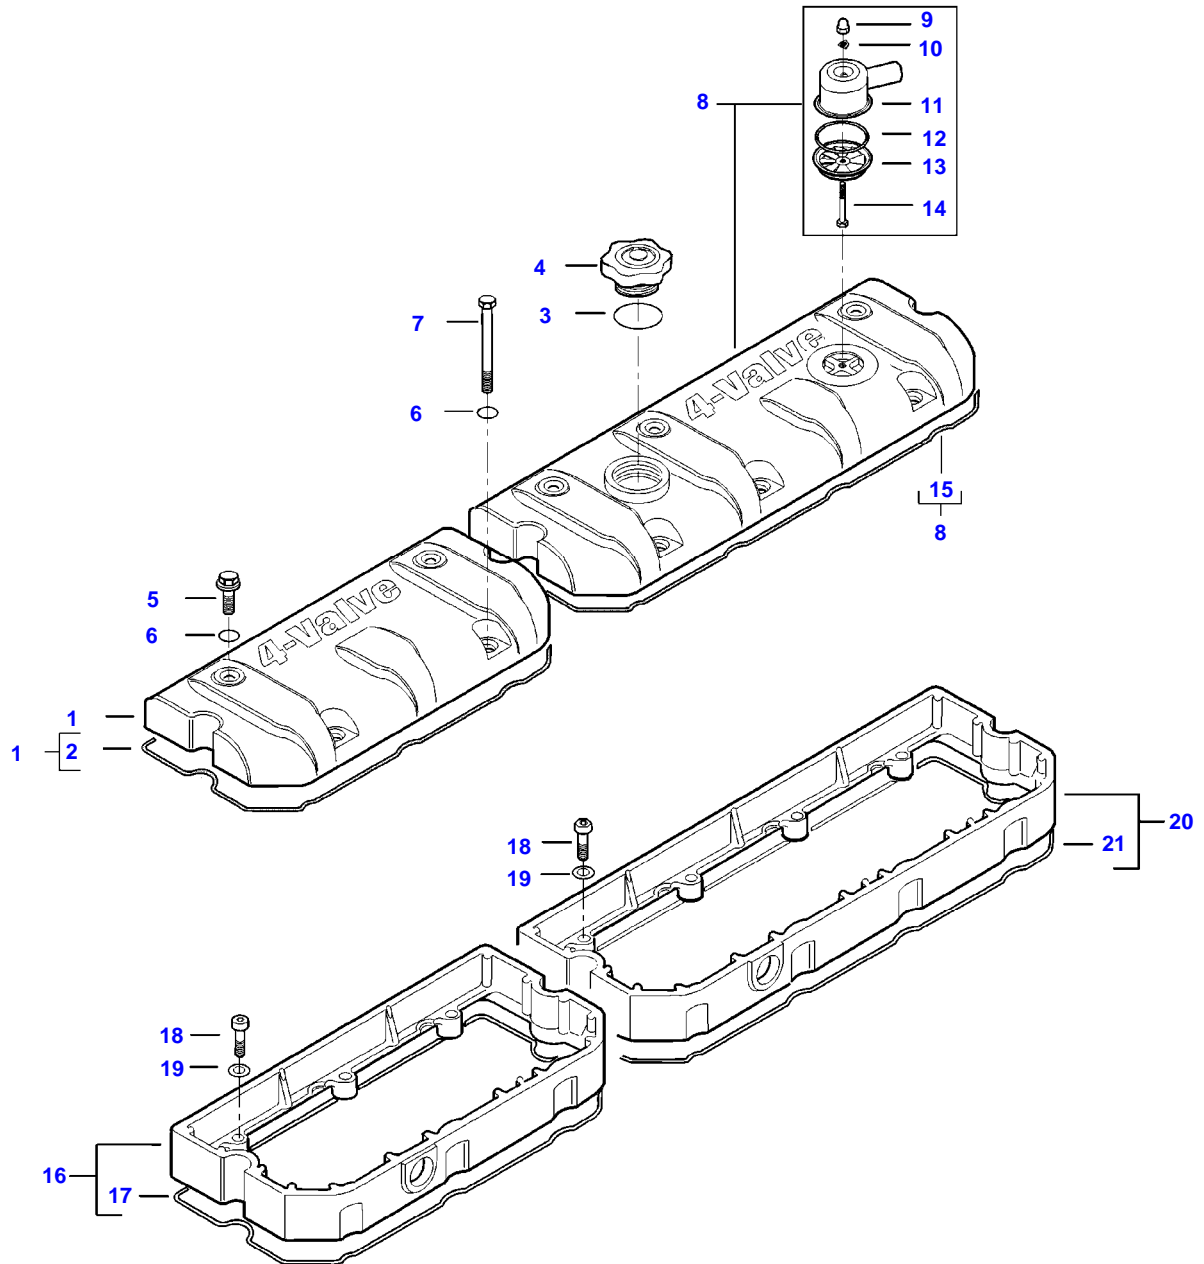

9490X (ZN205020X03010131-999 / ZN205024A03010054-999 AL) COMBINE
AP35G2050

AP35G2050

Item	Part Number	Qty	Description Comments
1	V837084117	1	VALVE ROCKER COVER
2	V837067881	1	VALVE ROCKER COVER GASKET (1) [A][C]
3	V614704850	1	O-RING [A]
4	V836659968	1	OIL FILLER CAP
5	V540801780	5	HEXAGON FLANGE BOLT
6	V614901030	10	O-RING [A][C]
7	V540801910	5	HEXAGON FLANGE BOLT
8	V837084226	1	VALVE ROCKER COVER
9	V519600602	1	NUT (8)
10	V836667508	1	SEALING WASHER (8)
11	V837070442	1	BREATHER CAP (8)
12	V836667459	1	GASKET (8)
13	V837070443	1	BREATHER (8)
14	V528801172	1	HEX CAP SCREW (8)
15	V837070128	1	VALVE ROCKER COVER GASKET (8) [A][C]
16	V837084220	1	VALVE ROCKER COVER FRAME
17	V837067881	1	VALVE ROCKER COVER GASKET (16) [A]
18	V581804630	7	HEX SOCKET SCREW
19	V500950800	7	SPRING WASHER
20	V837084224	1	VALVE ROCKER COVER FRAME
21	V837070128	1	VALVE ROCKER COVER GASKET (20) [A]

[A] INCLUDED IN CYLINDER HEAD GASKET KIT 1
[C] INCLUDED IN VALVE ADJUSTING GASKET KIT 3