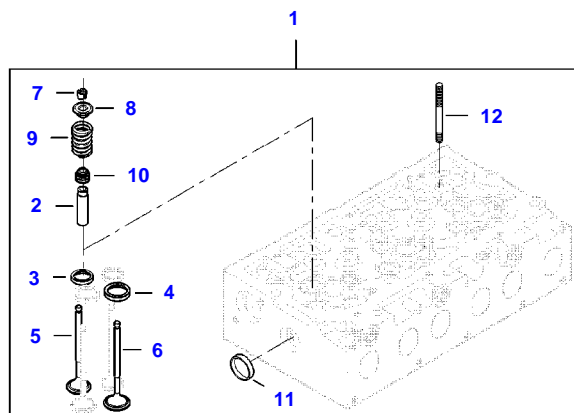

9490X (ZN205020X03010131-999 / ZN205024A03010054-999 AL) COMBINE
AP6G2392

AP6G2392

CYLINDER HEAD

Item	Part Number	Qty	Description Comments	Technical Specification
1	V837073233	1	CYLINDER HEAD	
2	V837073174	12	VALVE GUIDE (1)	4V STD
3	V837064907	6	VALVE SEAT (1)	4V EXHAUST STD
4	V837064908	6	VALVE SEAT (1)	4V INTAKE STD
5	V837069002	6	EXHAUST VALVE (1)	
6	V837069003	6	INTAKE VALVE (1)	
7	V837064910	24	COTTER (1)	
8	V837069004	12	SPRING PLATE (1)	
9	V837069005	12	VALVE SPRING (1)	
10	V837073165	12	VALVE STEM GASKET (1) [A]	
11	V836647942	4	CUP PLUG (1)	
12	V546901900	2	STUD BOLT (1)	
13	V837073202	1	CYLINDER HEAD	
14	V837073174	16	VALVE GUIDE (13)	4V STD
15	V837064907	8	VALVE SEAT (13)	4V EXHAUST STD
16	V837064908	8	VALVE SEAT (13)	4V INTAKE STD
17	V837069002	8	EXHAUST VALVE (13)	
18	V837069003	8	INTAKE VALVE (13)	
19	V837064910	32	COTTER (13)	
20	V837069004	16	SPRING PLATE (13)	
21	V837069005	16	VALVE SPRING (13)	
22	V837073165	16	VALVE STEM GASKET (13) [A]	
23	V836647942	5	CUP PLUG (13)	
24	V640016045	1	CUP PLUG (13)	
25	V546901900	3	STUD BOLT (13)	
26	V837084523	1	CYLINDER HEAD GASKET [A]	
27	V837084524	1	CYLINDER HEAD GASKET [A]	
28	V837069025	32	CYLINDER HEAD BOLT	
29	V528801820	4	HEX CAP SCREW	
30	V836855348	1	CONNECTION FLANGE	
31	V836867752	1	GASKET [A]	
32	V836867567	2	LIFTING EYE EXTENSION	
33	V837073571	9	CYLINDER HEAD BOLT	
34	V640016045	1	CUP PLUG	
35	V836855350	1	BLOCK OFF PLATE	
36	V836867753	1	GASKET [A]	
37	V528801800	2	HEX CAP SCREW