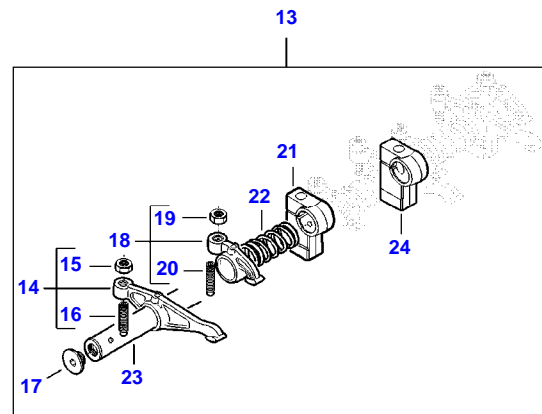

9490X (ZN205020X03010131-999 / ZN205024A03010054-999 AL) COMBINE
AP5G1983

AP5G1983

Item	Part Number	Qty	Description Comments	Technical Specification
1	V837069016	1	ROCKER SHAFT ASM	3-CYL 4V
2	V837069011	3	ROCKER ARM (1)	4V INTAKE
3	V512861000	3	NUT (1),(2)	
4	V837069023	3	VALVE ROCKER ADJUSTMENT SCREW (1),(2)	
5	V837069020	2	PLUG (1)	
6	V837069013	3	ROCKER ARM (1)	4V EXHAUST
7	V512861000	3	NUT (1),(6)	
8	V837069023	3	VALVE ROCKER ADJUSTMENT SCREW (1),(6)	
9	V837069018	1	ROCKER SHAFT BRACKET (1)	
10	V837069019	2	SPRING (1)	
11	V837069015	1	SHAFT (1)	
12	V837069017	2	ROCKER SHAFT BRACKET (1)	
13	V837070105	1	ROCKER SHAFT ASM	4-CYL 4V
14	V837069011	4	ROCKER ARM (13)	4V INTAKE
15	V512861000	4	NUT (13),(14)	
16	V837069023	4	VALVE ROCKER ADJUSTMENT SCREW (13),(14)	
17	V837069020	2	PLUG (13)	
18	V837069013	4	ROCKER ARM (13)	4V EXHAUST
19	V512861000	4	NUT (13),(18)	
20	V837069023	4	VALVE ROCKER ADJUSTMENT SCREW (13),(18)	
21	V837069017	3	ROCKER SHAFT BRACKET (13)	
22	V837069019	3	SPRING (13)	
23	V837070104	1	SHAFT (13)	
24	V837069018	1	ROCKER SHAFT BRACKET (13)	
25	V836655406	5	SLEEVE NUT	
26	V529801912	2	HEX CAP SCREW	
27	V837073089	14	VALVE BRIDGE	
28	V837084417	14	PUSH ROD	
29	V837084421	14	TAPPET	HLA
30	V837073488	1	CAMSHAFT	
31	V603305760	1	WOODRUFF KEY	
32	V837073675	1	CAMSHAFT GEAR	
33	V837069085	1	NUT