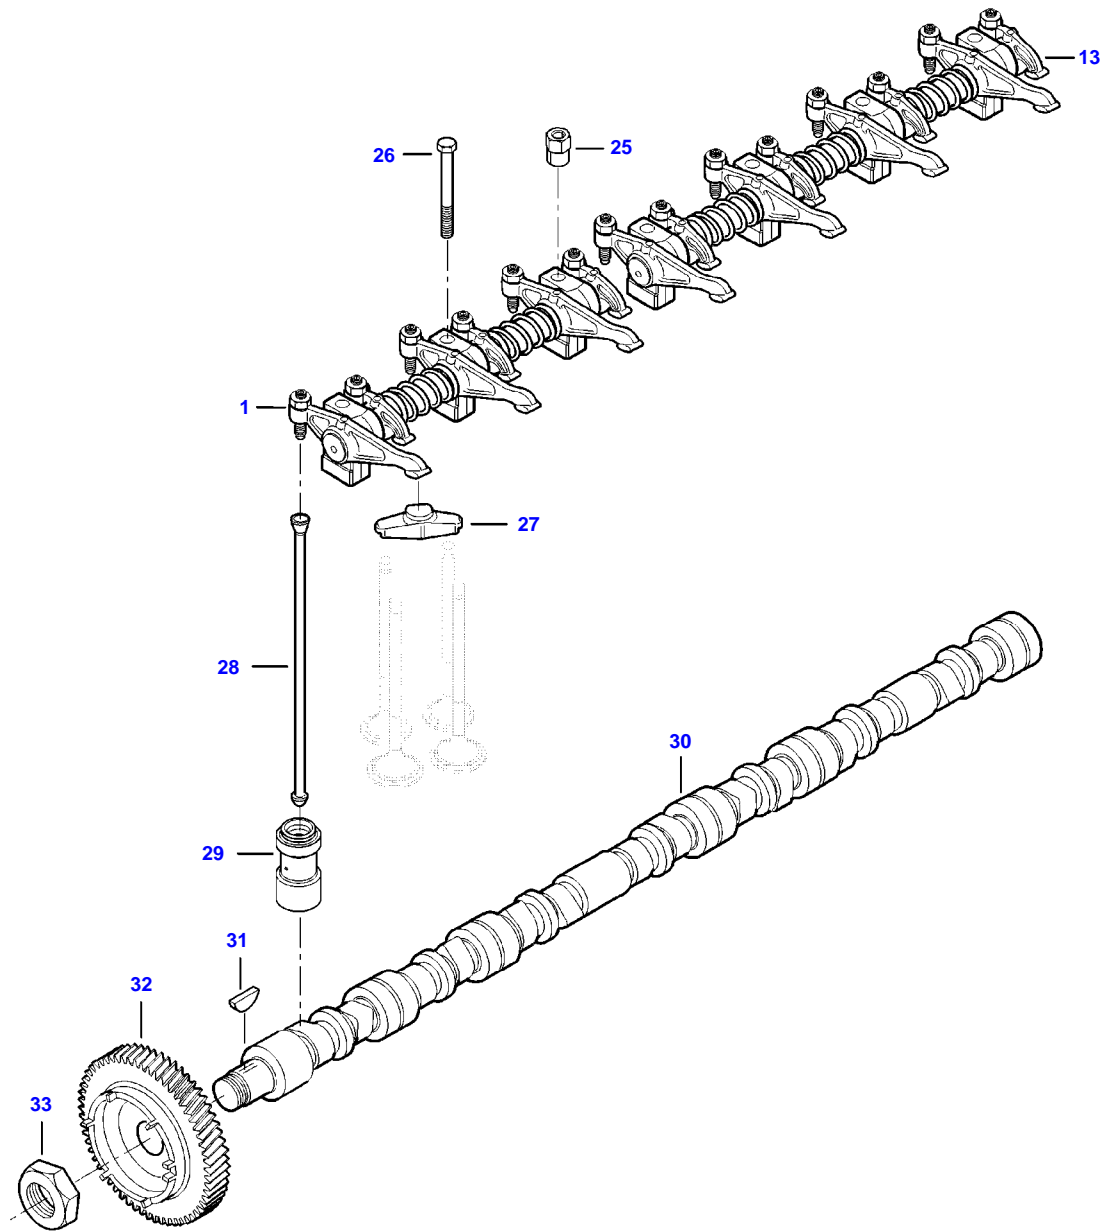

9490X (ZN205020X03010131-999 / ZN205024A03010054-999 AL) COMBINE
AP5G1983

AP5G1983

Item	Part Number	Qty	Description Comments	Technical Specification
1	V837069016	1	ROCKER SHAFT ASM	3-CYL 4V
2	V837069011	3	ROCKER ARM (1)	4V INTAKE
3	V512861000	3	NUT (1),(2)	
4	V837069023	3	VALVE ROCKER ADJUSTMENT SCREW (1),(2)	
5	V837069020	2	PLUG (1)	
6	V837069013	3	ROCKER ARM (1)	4V EXHAUST
7	V512861000	3	NUT (1),(6)	
8	V837069023	3	VALVE ROCKER ADJUSTMENT SCREW (1),(6)	
9	V837069018	1	ROCKER SHAFT BRACKET (1)	
10	V837069019	2	SPRING (1)	
11	V837069015	1	SHAFT (1)	
12	V837069017	2	ROCKER SHAFT BRACKET (1)	
13	V837070105	1	ROCKER SHAFT ASM	4-CYL 4V
14	V837069011	4	ROCKER ARM (13)	4V INTAKE
15	V512861000	4	NUT (13),(14)	
16	V837069023	4	VALVE ROCKER ADJUSTMENT SCREW (13),(14)	
17	V837069020	2	PLUG (13)	
18	V837069013	4	ROCKER ARM (13)	4V EXHAUST
19	V512861000	4	NUT (13),(18)	
20	V837069023	4	VALVE ROCKER ADJUSTMENT SCREW (13),(18)	
21	V837069017	3	ROCKER SHAFT BRACKET (13)	
22	V837069019	3	SPRING (13)	
23	V837070104	1	SHAFT (13)	
24	V837069018	1	ROCKER SHAFT BRACKET (13)	
25	V836655406	5	SLEEVE NUT	
26	V529801912	2	HEX CAP SCREW	
27	V837073089	14	VALVE BRIDGE	
28	V837084417	14	PUSH ROD	
29	V837084421	14	TAPPET	HLA
30	V837073488	1	CAMSHAFT	
31	V603305760	1	WOODRUFF KEY	
32	V837073675	1	CAMSHAFT GEAR	
33	V837069085	1	NUT