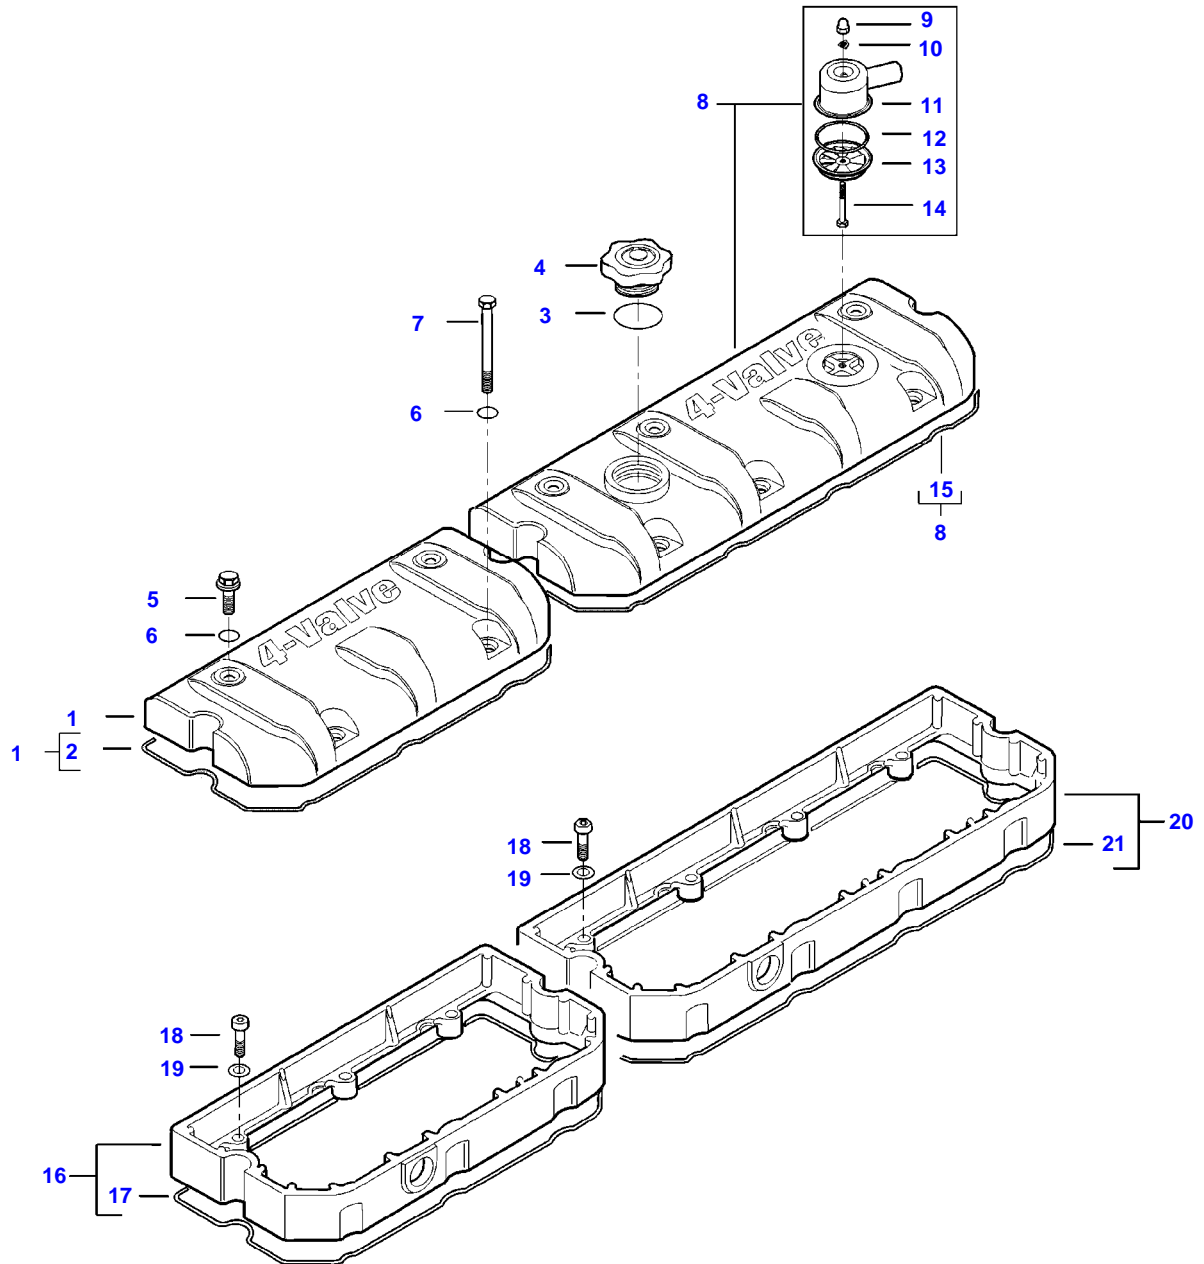

9490X (ZN205020X03010131-999 / ZN205024A03010054-999 AL) COMBINE
AP35G2050

AP35G2050

Item	Part Number	Qty	Description Comments
1	V837084117	1	VALVE ROCKER COVER
2	V837067881	1	VALVE ROCKER COVER GASKET (1) [A][C]
3	V614704850	1	O-RING [A]
4	V836659968	1	OIL FILLER CAP
5	V540801780	5	HEXAGON FLANGE BOLT
6	V614901030	10	O-RING [A][C]
7	V540801910	5	HEXAGON FLANGE BOLT
8	V837084226	1	VALVE ROCKER COVER
9	V519600602	1	NUT (8)
10	V836667508	1	SEALING WASHER (8)
11	V837070442	1	BREATHER CAP (8)
12	V836667459	1	GASKET (8)
13	V837070443	1	BREATHER (8)
14	V528801172	1	HEX CAP SCREW (8)
15	V837070128	1	VALVE ROCKER COVER GASKET (8) [A][C]
16	V837084220	1	VALVE ROCKER COVER FRAME
17	V837067881	1	VALVE ROCKER COVER GASKET (16) [A]
18	V581804630	7	HEX SOCKET SCREW
19	V500950800	7	SPRING WASHER
20	V837084224	1	VALVE ROCKER COVER FRAME
21	V837070128	1	VALVE ROCKER COVER GASKET (20) [A]

[A] INCLUDED IN CYLINDER HEAD GASKET KIT 1
[C] INCLUDED IN VALVE ADJUSTING GASKET KIT 3

9490X (ZN205020X03010131-999 / ZN205024A03010054-999 AL) COMBINE
AP35G2050

AP35G2050

Item	Part Number	Qty	Description Comments
1	V837084117	1	VALVE ROCKER COVER
2	V837067881	1	VALVE ROCKER COVER GASKET (1) [A][C]
3	V614704850	1	O-RING [A]
4	V836659968	1	OIL FILLER CAP
5	V540801780	5	HEXAGON FLANGE BOLT
6	V614901030	10	O-RING [A][C]
7	V540801910	5	HEXAGON FLANGE BOLT
8	V837086522	1	VALVE ROCKER COVER
9	V519600602	1	NUT (8)
10	V836684766	1	SEALING WASHER (8)
11	V837070442	1	BREATHER CAP (8)
12	V614605930	1	O-RING (8)
13	V837070443	1	BREATHER (8)
14	V528801172	1	HEX CAP SCREW (8)
15	V837070128	1	VALVE ROCKER COVER GASKET (8) [A][C]
16	V837084220	1	VALVE ROCKER COVER FRAME
17	V837067881	1	VALVE ROCKER COVER GASKET (16) [A]
18	V581804630	7	HEX SOCKET SCREW
19	V500950800	7	SPRING WASHER
20	V837084224	1	VALVE ROCKER COVER FRAME
21	V837070128	1	VALVE ROCKER COVER GASKET (20) [A]