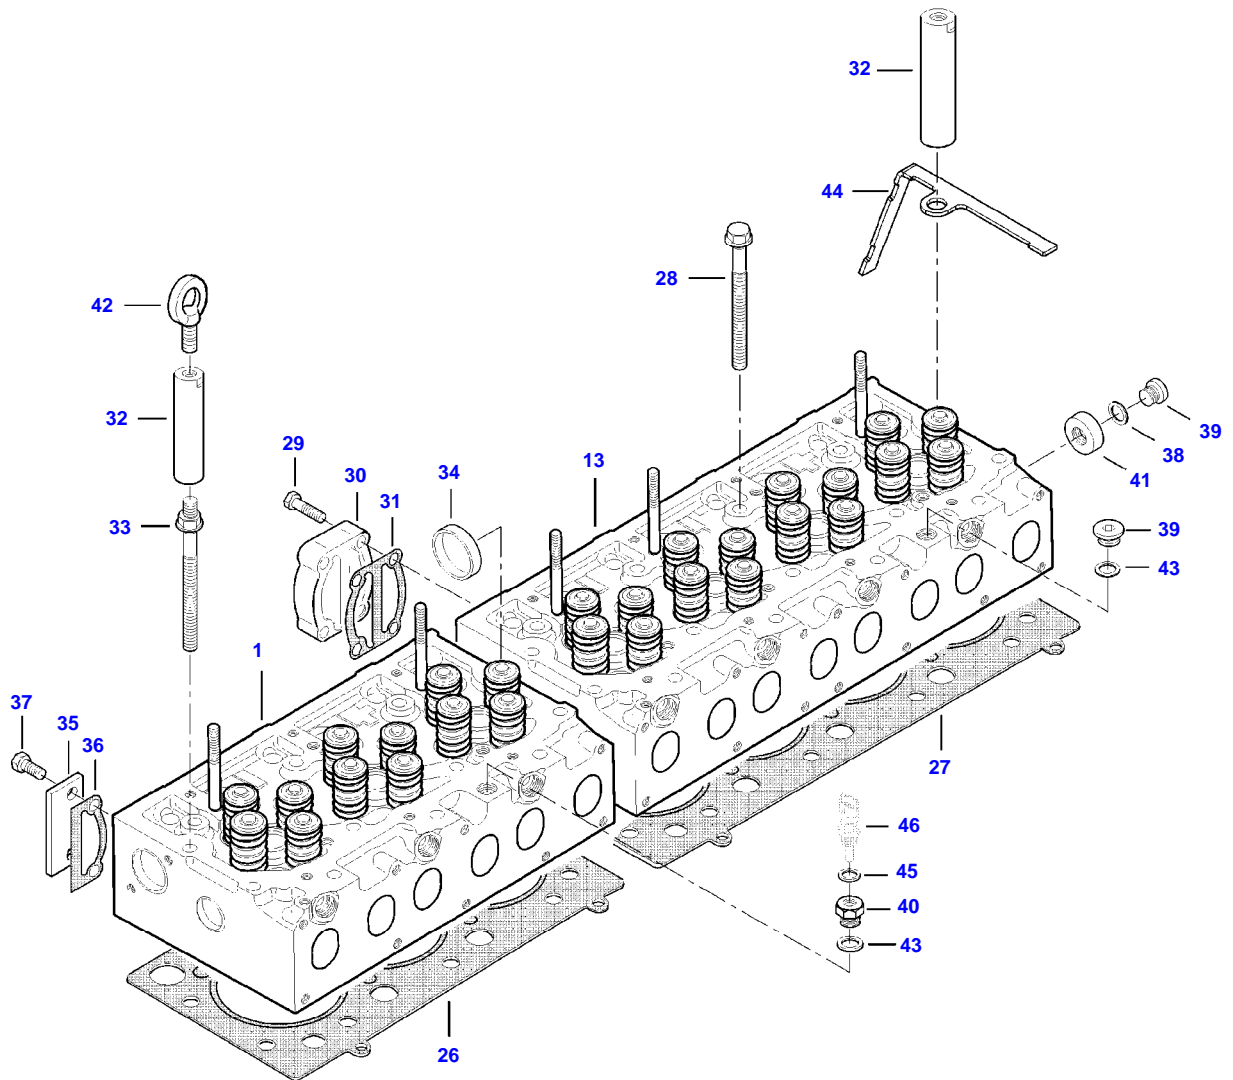

9490X (ZN205020X03010131-999 / ZN205024A03010054-999 AL) COMBINE
AP6G2392

AP6G2392

CYLINDER HEAD

Item	Part Number	Qty	Description Comments	Technical Specification
1	V837073233	1	CYLINDER HEAD	
2	V837073174	12	VALVE GUIDE (1)	4V STD
3	V837064907	6	VALVE SEAT (1)	4V EXHAUST STD
4	V837064908	6	VALVE SEAT (1)	4V INTAKE STD
5	V837069002	6	EXHAUST VALVE (1)	
6	V837069003	6	INTAKE VALVE (1)	
7	V837064910	24	COTTER (1)	
8	V837069004	12	SPRING PLATE (1)	
9	V837069005	12	VALVE SPRING (1)	
10	V837073165	12	VALVE STEM GASKET (1) [A]	
11	V836647942	4	CUP PLUG (1)	
12	V546901900	2	STUD BOLT (1)	
13	V837073202	1	CYLINDER HEAD	
14	V837073174	16	VALVE GUIDE (13)	4V STD
15	V837064907	8	VALVE SEAT (13)	4V EXHAUST STD
16	V837064908	8	VALVE SEAT (13)	4V INTAKE STD
17	V837069002	8	EXHAUST VALVE (13)	
18	V837069003	8	INTAKE VALVE (13)	
19	V837064910	32	COTTER (13)	
20	V837069004	16	SPRING PLATE (13)	
21	V837069005	16	VALVE SPRING (13)	
22	V837073165	16	VALVE STEM GASKET (13) [A]	
23	V836647942	5	CUP PLUG (13)	
24	V640016045	1	CUP PLUG (13)	
25	V546901900	3	STUD BOLT (13)	
26	V837084523	1	CYLINDER HEAD GASKET [A]	
27	V837084524	1	CYLINDER HEAD GASKET [A]	
28	V837069025	32	CYLINDER HEAD BOLT	
29	V528801820	4	HEX CAP SCREW	
30	V836855348	1	CONNECTION FLANGE	
31	V836867752	1	GASKET [A]	
32	V836867567	2	LIFTING EYE EXTENSION	
33	V837073571	9	CYLINDER HEAD BOLT	
34	V640016045	1	CUP PLUG	
35	V836855350	1	BLOCK OFF PLATE	
36	V836867753	1	GASKET [A]	
37	V528801800	2	HEX CAP SCREW