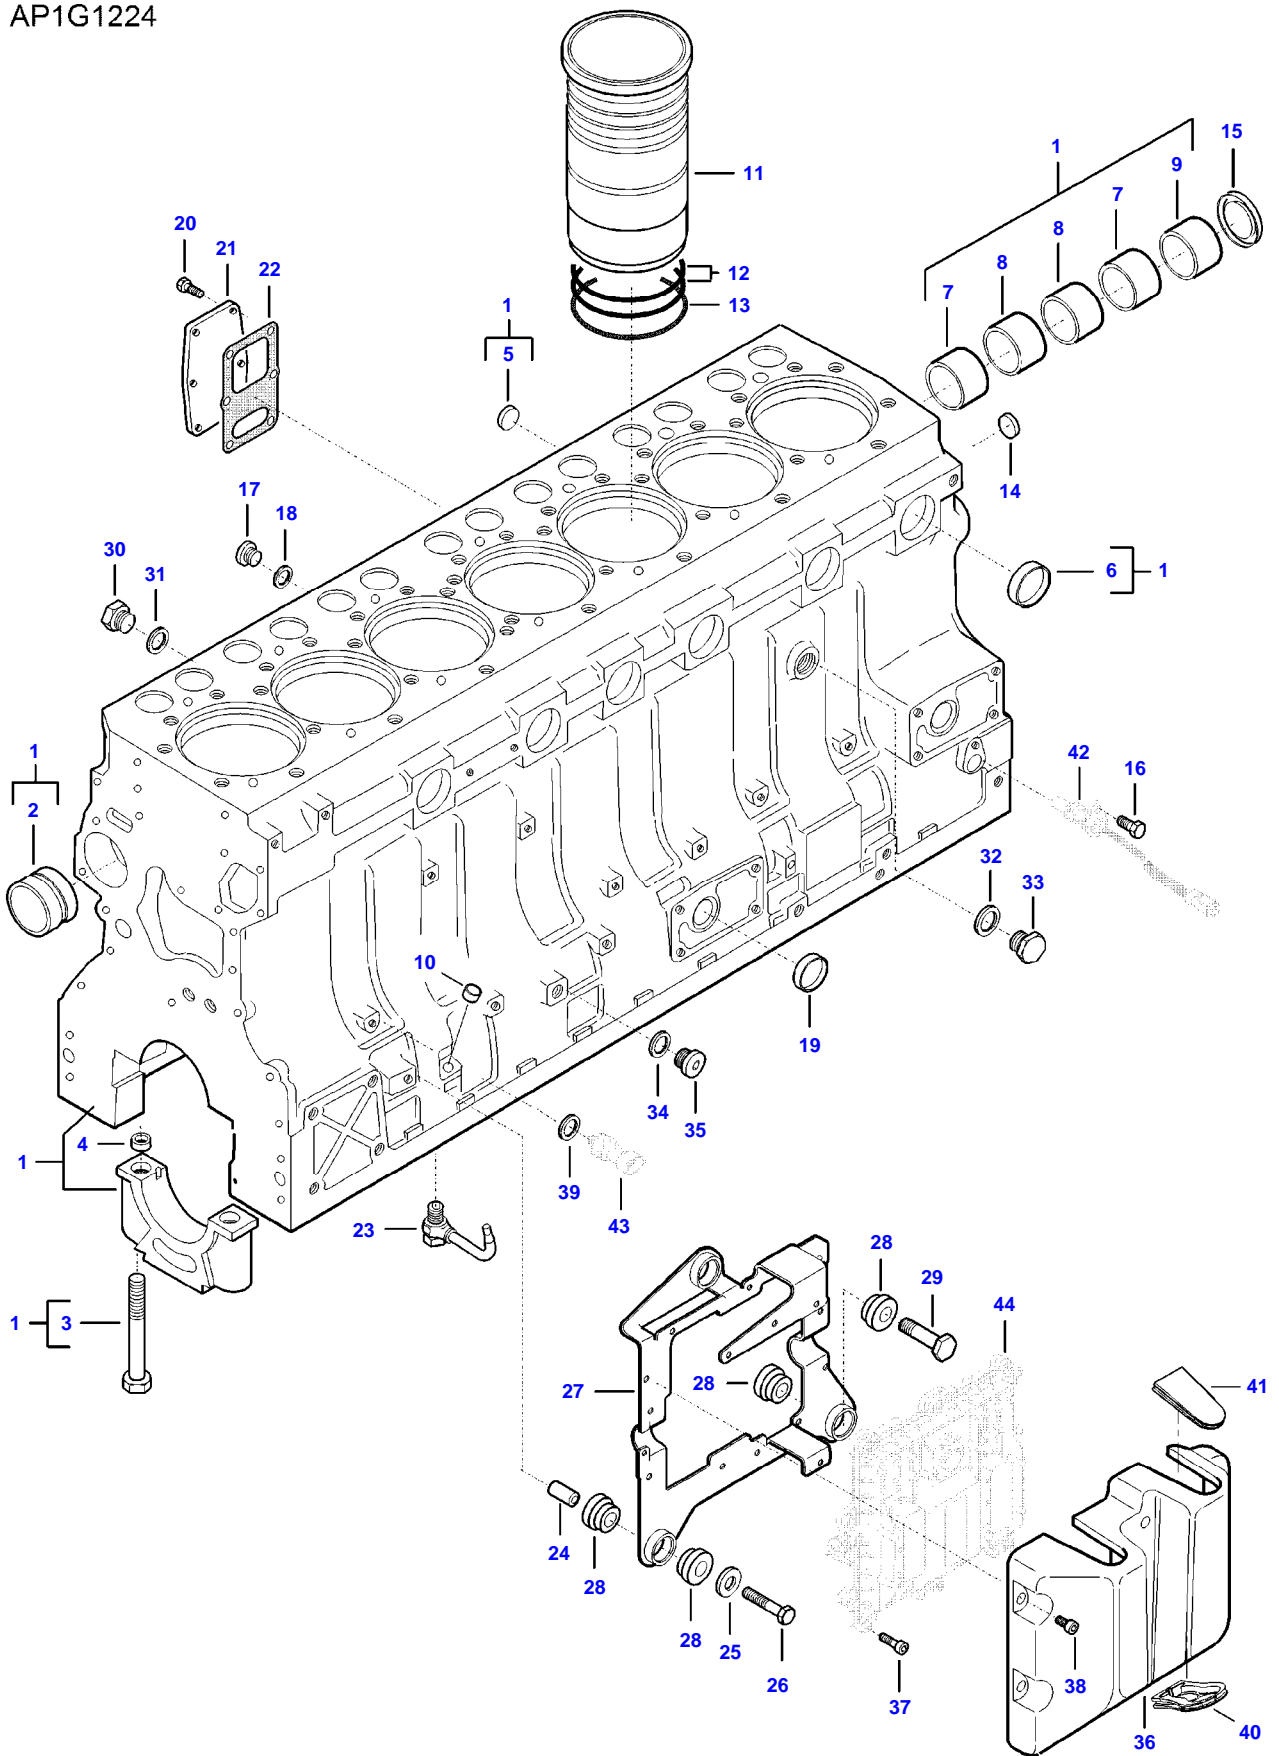

9490X (502010001-130 / 502410001-053 AL) COMBINE

6246236

ENGINE ASSEMBLIES - ENGINE SERIAL NUMBER RANGE A55788-A64773

Page01-0001

Item	Part Number	Qty	Description Comments	Technical Specification
1	V835477030	1	ENGINE 343/2100 (KW/RPM)	98 AWF
2	V865477030V	1	LONG BLOCK ENGINE	98 AWF
3	V865477030X	1	SHORT BLOCK ENGINE	98 AWF
4	V837079921	1	LABEL ENGINE TYPE PLATE	

9490X (502010001-130 / 502410001-053 AL) COMBINE
AP1G1224

AP1G1224

CYLINDER BLOCK

Item	Part Number	Qty	Description Comments	Technical Specification
1	V837084173	1	CYLINDER BLOCK	98 AWF
2	V836866069	1	CAMSHAFT BEARING BUSH (1)	
3	V835329030	16	HEX CAP SCREW (1)	
4	V836214478	16	GUIDE SLEEVE (1)	
5	V640016020	2	CUP PLUG (1)	
6	V640016040	5	CUP PLUG (1)	
7	V836852460	2	CAMSHAFT BEARING BUSH (1)	
8	V836852459	2	CAMSHAFT BEARING BUSH (1)	
9	V836852461	1	CAMSHAFT BEARING BUSH (1)	
10	V640016012	1	CUP PLUG	
11	V836867048	7	LINER	
12	V836855446	14	CYLINDER LINER O-RING [B]	
13	V836855447	7	CYLINDER LINER O-RING [B]	
14	V640016016	2	CUP PLUG [B]	
15	V836852744	1	PLUG	
16	V528801362	1	HEX CAP SCREW	
17	V640325110	5	SCREW PLUG	
18	V615871014	5	SEALING WASHER [B]	
19	V640016035	1	CUP PLUG	
20	V528801380	6	HEX CAP SCREW	
21	V836846444	1	COVER	
22	V836322852	1	GASKET [B]	
23	V837074224	7	PISTON COOLING JET	
24	V836855626	2	SPACER	
25	V500750842	2	WASHER	
26	V529801430	2	HEX CAP SCREW	
27	V837084081	1	ECU BRACKET	
28	V837084129	6	DAMPER	
29	V837069056	1	HEX CAP SCREW	
30	V836119079	1	PLUG	
31	V615881620	1	SEALING WASHER [B]	
32	V615881824	1	SEALING WASHER [B]	
33	V836019756	1	PLUG	
34	V615881420	1	SEALING WASHER [B]	
35	V640325014	1	PLUG	
36	V837084080	1	COVER	
37	V581804222	8	HEX SOCKET SCREW	
38	V581804182	5	HEX SOCKET SCREW	
39	V615871016	1	SEALING WASHER [B]	
40	V837084661	1	SHIELD	
41	V837084136	2	SHIELD	
42		1	SEE PAGE 01-0021	
43		1	SEE PAGE 01-0021	
44		1	SEE PAGE 01-0021	