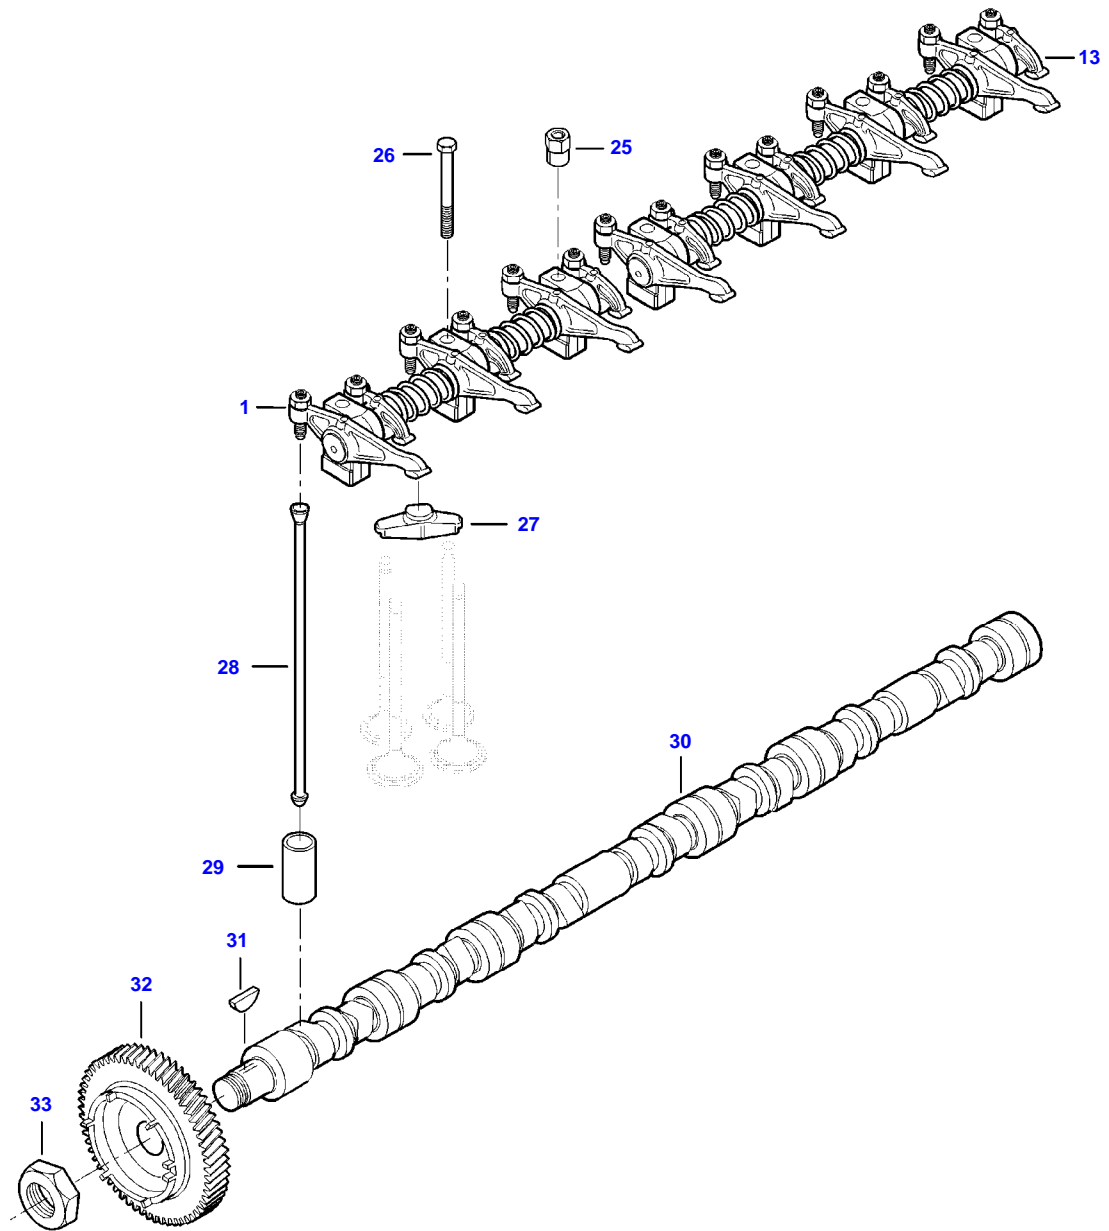

9490X (502010001-130 / 502410001-053 AL) COMBINE
AP5G2054

AP5G2054

CAMSHAFT AND VALVE MECHANISM

Item	Part Number	Qty	Description Comments	Technical Specification
1	V837069016	1	ROCKER SHAFT ASM	3-CYL 4V
2	V837069011	3	ROCKER ARM (1)	4V INTAKE
3	V512861000	3	NUT (1),(2)	
4	V837069023	3	VALVE ROCKER ADJUSTMENT SCREW (1),(2)	
5	V837069020	2	PLUG (1)	
6	V837069013	3	ROCKER ARM (1)	4V EXHAUST
7	V512861000	3	NUT (1),(6)	
8	V837069023	3	VALVE ROCKER ADJUSTMENT SCREW (1),(6)	
9	V837069018	1	ROCKER SHAFT BRACKET (1)	
10	V837069019	2	SPRING (1)	
11	V837069015	1	SHAFT (1)	
12	V837069017	2	ROCKER SHAFT BRACKET (1)	
13	V837070105	1	ROCKER SHAFT ASM	4-CYL 4V
14	V837069011	4	ROCKER ARM (13)	4V INTAKE
15	V512861000	4	NUT (13),(14)	
16	V837069023	4	VALVE ROCKER ADJUSTMENT SCREW (13),(14)	
17	V837069020	2	PLUG (13)	
18	V837069013	4	ROCKER ARM (13)	4V EXHAUST
19	V512861000	4	NUT (13),(18)	
20	V837069023	4	VALVE ROCKER ADJUSTMENT SCREW (13),(18)	
21	V837069017	3	ROCKER SHAFT BRACKET (13)	
22	V837069019	3	SPRING (13)	
23	V837070104	1	SHAFT (13)	
24	V837069018	1	ROCKER SHAFT BRACKET (13)	
25	V836655406	5	SLEEVE NUT	
26	V529801912	2	HEX CAP SCREW	
27	V837073089	14	VALVE BRIDGE	
28	V837084416	14	PUSH ROD	
29	V836014264	14	TAPPET	
30	V837073488	1	CAMSHAFT	
31	V603305760	1	WOODRUFF KEY	
32	V837073675	1	CAMSHAFT GEAR	
33	V837069085	1	NUT	