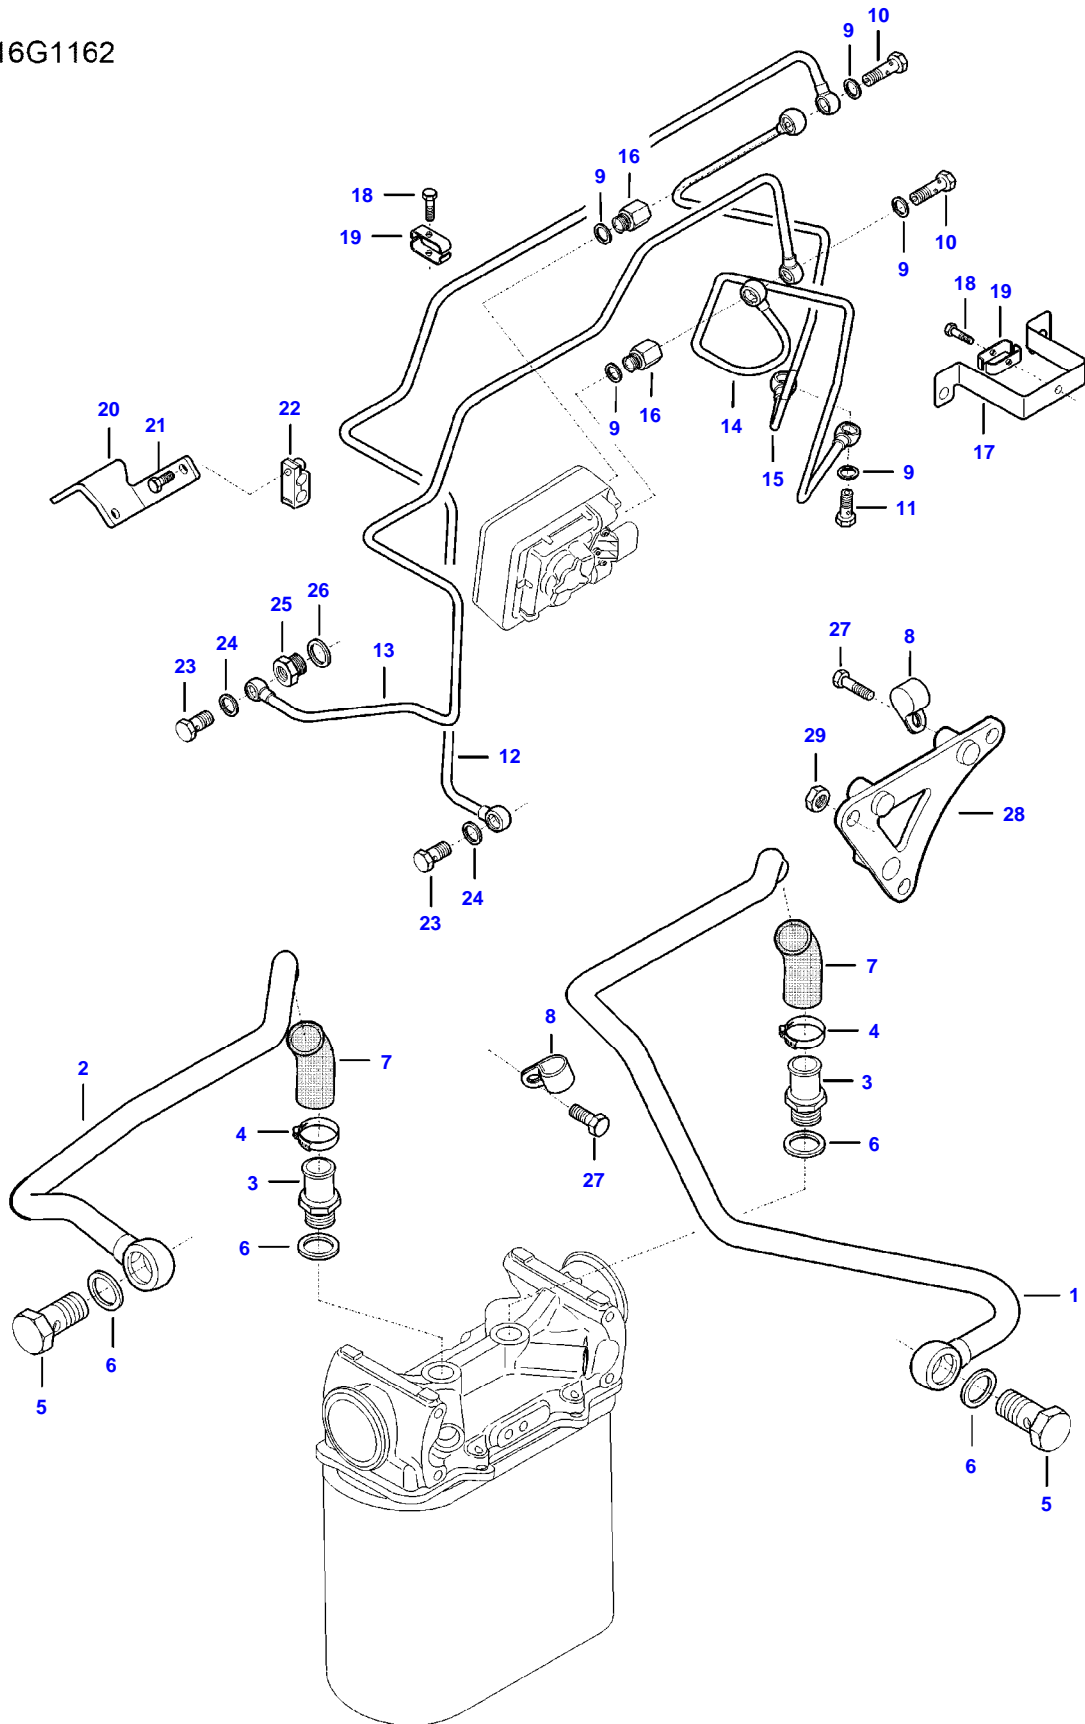

Item	Part Number	Qty	Description Comments
1	V837073734	1	CCV FILTER
2	V837091199	1	KIT,HOSE FITTING (1)
3	V837074132	1	GASKET [B]
4	V836664226	1	O-RING [B]
5	V577805002	4	HEX SOCKET SCREW
6	V581804222	1	HEX SOCKET SCREW
7	V581804202	2	HEX SOCKET SCREW
8	V528801082	1	HEX CAP SCREW
9	V500150642	2	WASHER
10	V641016008	1	STRAIGHT FITTING
11	V837073892	1	OIL PIPE
12	V615881822	1	SEALING WASHER [B]
13	V836119643	1	THREADED NIPPLE
14	V615881420	2	SEALING WASHER [B]
15	V640435010	1	BANJO BOLT
16	V837074052	1	HOSE
17	V602078538	2	HOSE CLIP
18	V837073858	1	BRACKET [B] INCLUDED IN COMPLETE ENGINE GASKET KIT 2

9490X (502010001-130 / 502410001-053 AL) COMBINE
AP16G1162

AP16G1162