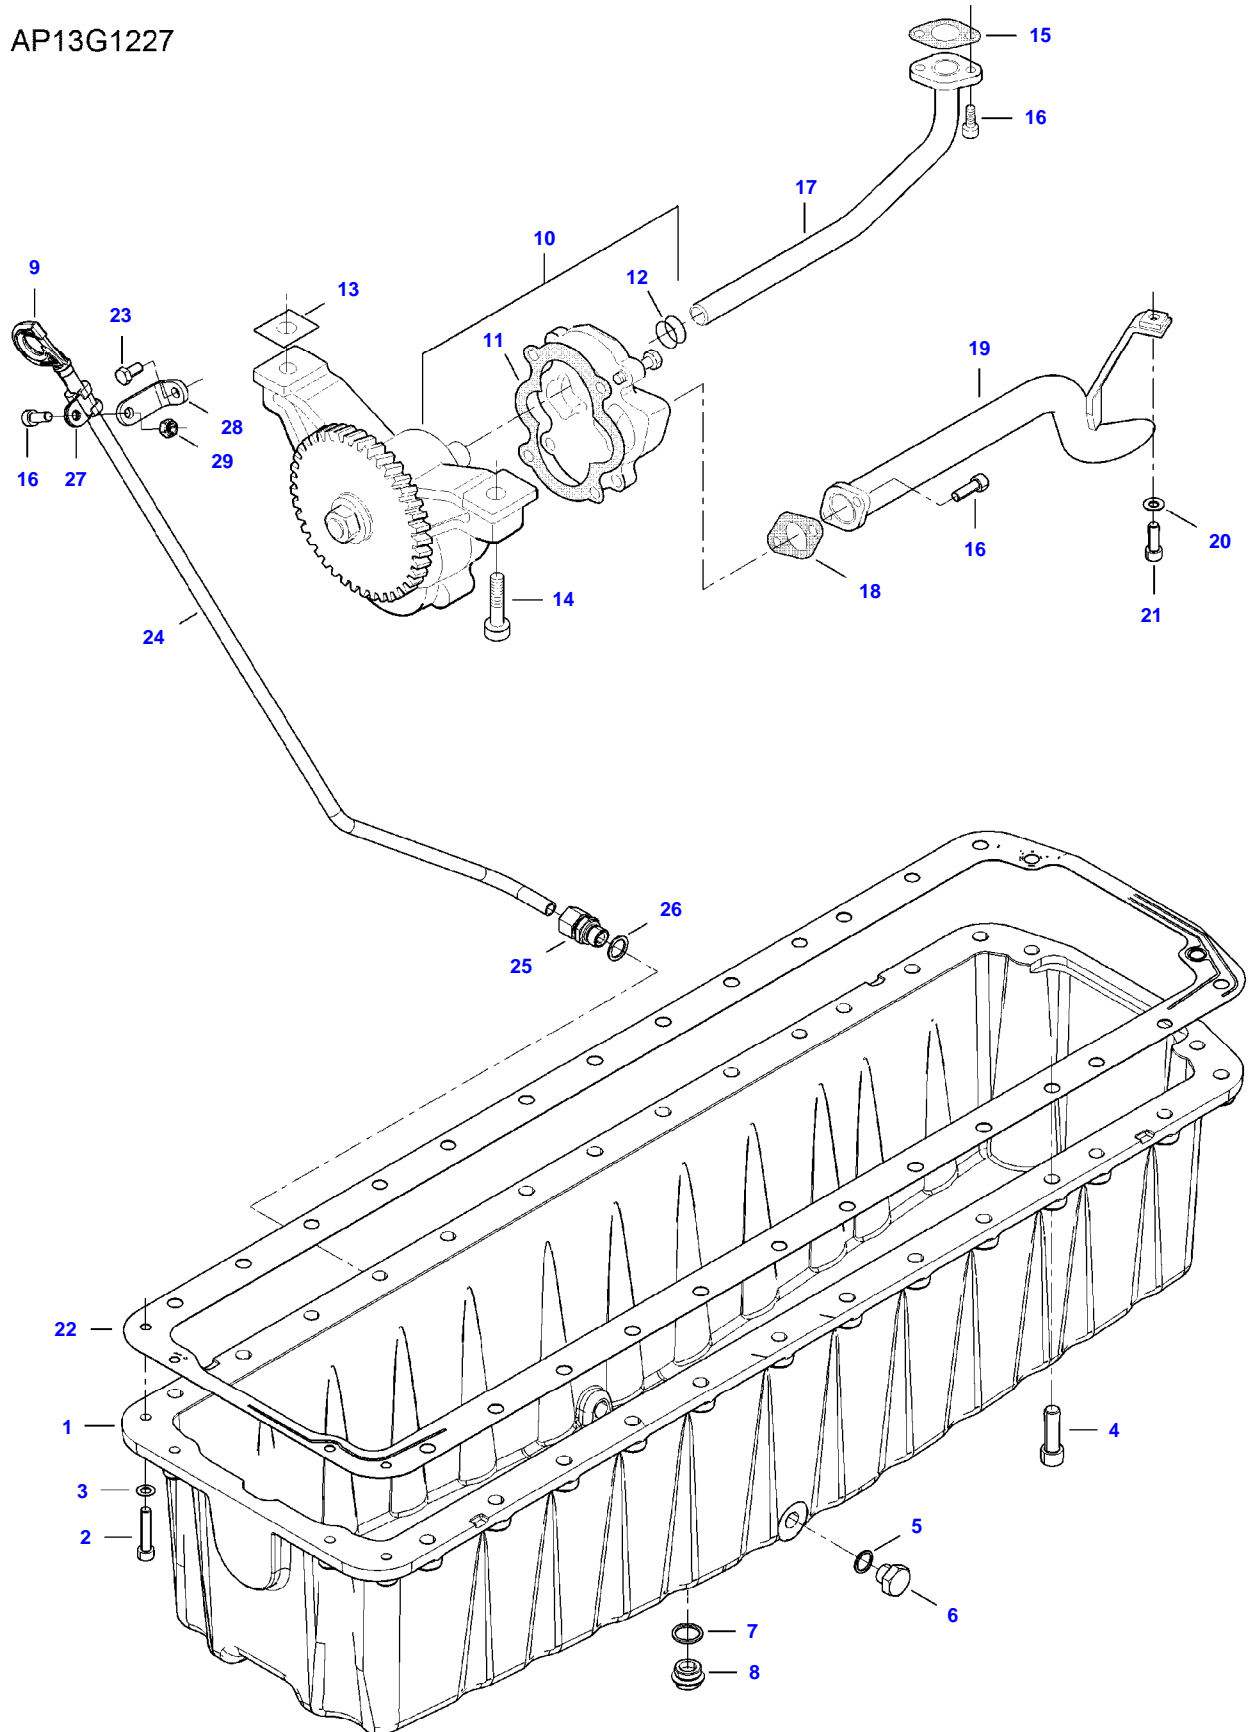

Item	Part Number	Qty	Description Comments
1	V837074869	1	EGR COOLER
2	V837074972	1	GASKET [A][C]
3	V837074870	2	HOSE COUPLER
4	V837074915	3	RUBBER HOSE
5	V602084722	6	HOSE CLIP
6	V837084019	1	WATER PIPE
7	V837074499	1	WATER PIPE
8	V640435028	1	BANJO BOLT
9	V615893036	2	SEALING WASHER [A]
10	V837084348	1	BRACKET
11	V837084475	1	CLAMP
12	V837084476	1	CLAMP
13	V581705110	4	HEX SOCKET SCREW
14	V837074722	1	EGR VALVE
15	V837079691	1	UNION (14)
16	V504800800	16	NUT
17	V546701440	4	STUD BOLT
18	V546801500	1	STUD BOLT
19	V588704600	4	HEX SOCKET SCREW
20	V837084664	1	GASKET [A]
21	V837084663	1	GASKET [A]
22	V837074902	1	ROD
23	V504650800	1	NUT
24	V837073478	1	CONNECTOR
25	V837074614	1	ACTUATOR
26	V837073479	1	LEVER
27	V581804182	1	HEX SOCKET SCREW
28	V528801400	1	HEX CAP SCREW
29	V837074867	1	BRACKET
30	V528801362	3	HEX CAP SCREW
31	V837074541	1	PIPE
32	V837074977	1	GASKET [A][C]
33	V546801400	2	STUD BOLT
34	V836120989	2	WASHER
35	V500050842	2	WASHER
36	V546801380	1	STUD BOLT

[A] INCLUDED IN CYLINDER HEAD GASKET KIT 1

[C] INCLUDED IN VALVE ADJUSTING GASKET KIT 3

9490X (502010001-130 / 502410001-053 AL) COMBINE
AP13G1227

AP13G1227