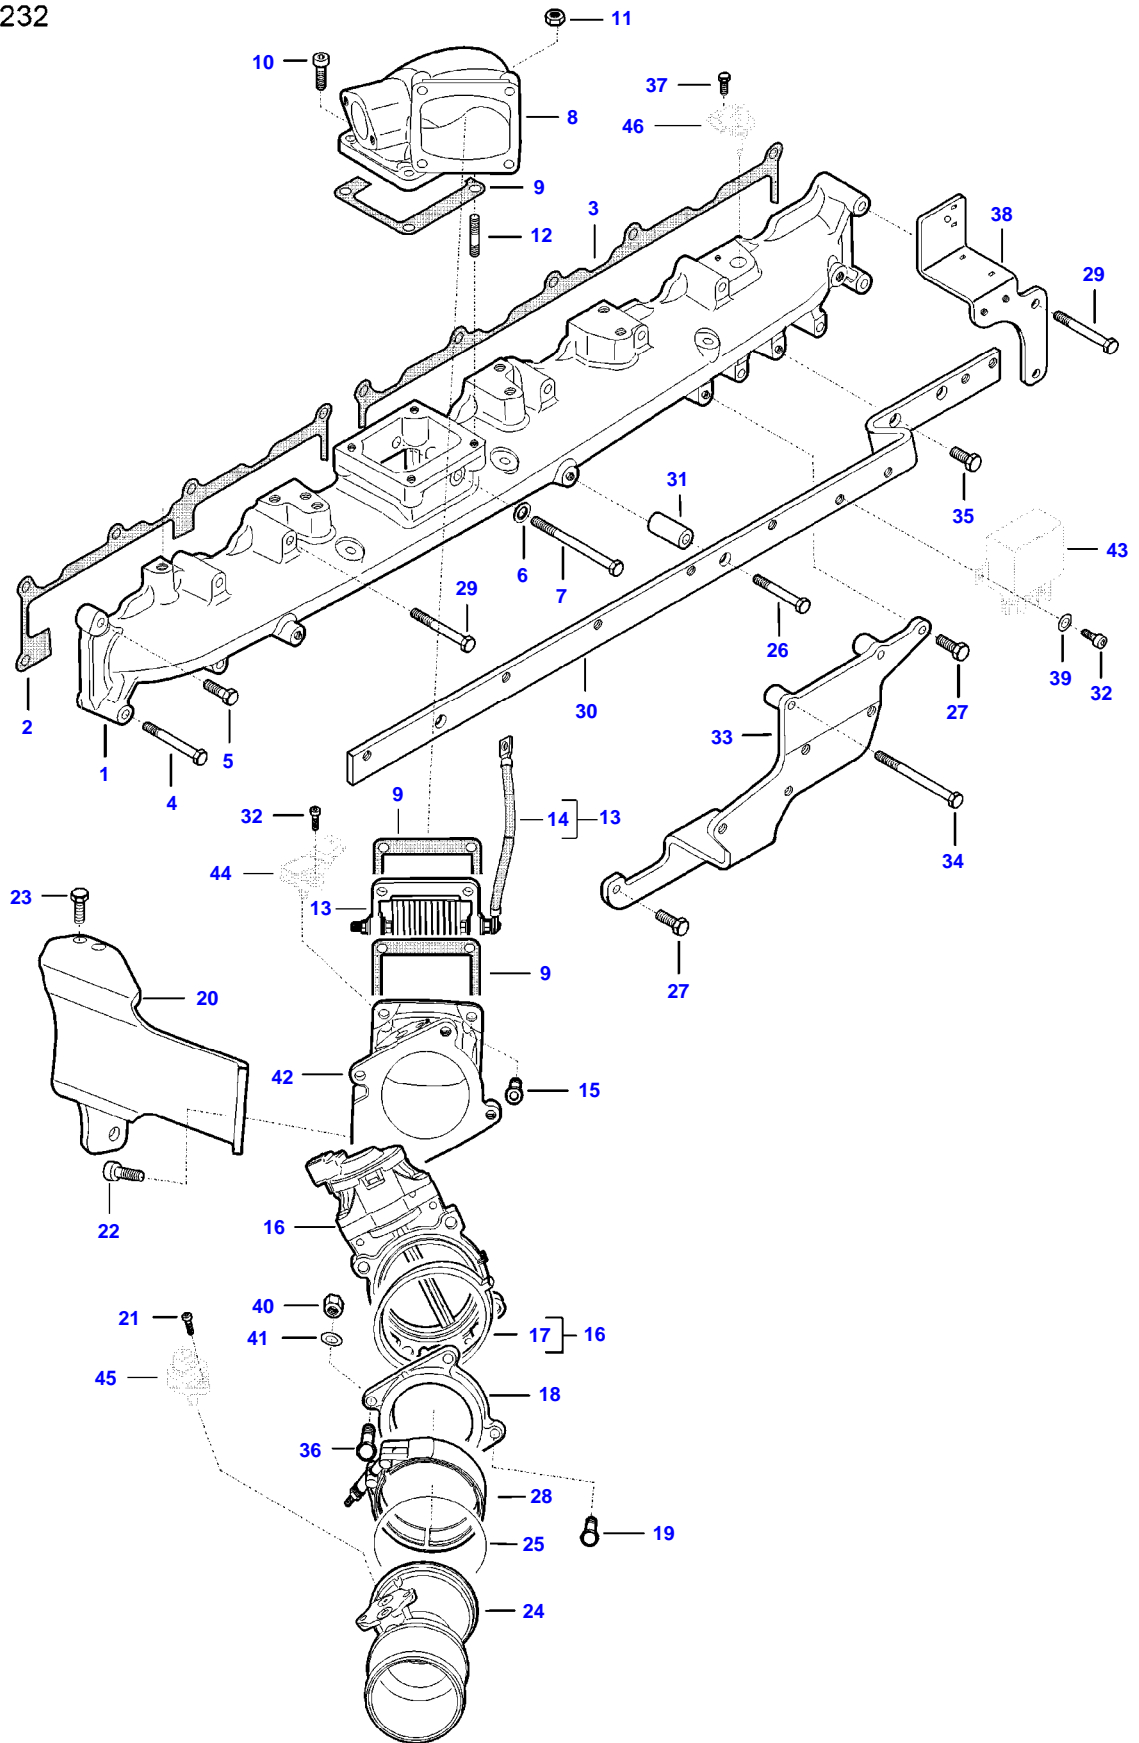

VALVE ROCKER COVER

Item	Part Number	Qty	Description Comments
1	V837084117	1	VALVE ROCKER COVER
2	V837067881	1	VALVE ROCKER COVER GASKET (1) [A][C]
3	V614704850	1	O-RING [A]
4	V836659968	1	OIL FILLER CAP
5	V540801780	5	HEXAGON FLANGE BOLT
6	V614901030	10	O-RING [A][C]
7	V540801910	5	HEXAGON FLANGE BOLT
8	V837084226	1	VALVE ROCKER COVER
9	V519600602	1	NUT (8)
10	V836667508	1	SEALING WASHER (8)
11	V837070442	1	BREATHER CAP (8)
12	V836667459	1	GASKET (8)
13	V837070443	1	BREATHER (8)
14	V528801172	1	HEX CAP SCREW (8)
15	V837070128	1	VALVE ROCKER COVER GASKET (8) [A][C]
16	V837084220	1	VALVE ROCKER COVER FRAME
17	V837067881	1	VALVE ROCKER COVER GASKET (16) [A]
18	V581804630	7	HEX SOCKET SCREW
19	V500950800	7	SPRING WASHER
20	V837084224	1	VALVE ROCKER COVER FRAME
21	V837070128	1	VALVE ROCKER COVER GASKET (20) [A]

[A] INCLUDED IN CYLINDER HEAD GASKET KIT 1
[C] INCLUDED IN VALVE ADJUSTING GASKET KIT 3

9490X (502010001-130 / 502410001-053 AL) COMBINE
AP7G1232

AP7G1232