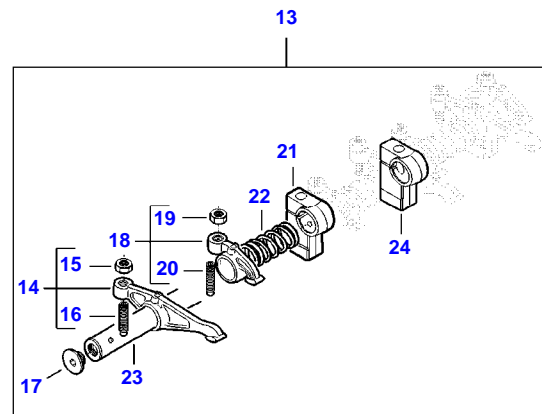

CRANKSHAFT AND PISTONS

Item	Part Number	Qty	Description Comments	Technical Specification
1	V837074477	1	CRANKSHAFT	
2	V837079248	8	MAIN BEARING	
3	V837079249	2	THRUST WASHER	
4	V836867857	1	KEY	
5	V836874041	1	CRANKSHAFT GEAR	
6	V837073672	1	CRANKSHAFT GEAR	
7	V837079496	1	CONNECTING ROD KIT	
8		7	NOT AVAILABLE AS SINGLE PART (7)	
9	V836864288	7	BEARING BUSH (7),(8)	
10	V836873510	14	CONNECTING ROD BOLT (7),(8)	
11	V837062996	7	CONROD BEARING	STD
12	V837086083	7	PISTON	
13		14	NOT AVAILABLE AS SINGLE PART (12)	
14		7	NOT AVAILABLE AS SINGLE PART (12)	
15	V837079459	7	PISTON RING KIT (12)	
16	V836867858	1	RING	
17	V836867859	1	CRANKSHAFT HUB	
18	V614606770	1	O-RING	
19	V836873339	1	SLEEVE	
20	V837073505	1	CRANKSHAFT VIBRATION DAMPENER	
21	V836867861	1	CRANKSHAFT PULLEY	
22	V836874315	1	CRANKSHAFT NUT	
23	V581705890	6	HEX SOCKET SCREW	

9490X (502010001-130 / 502410001-053 AL) COMBINE
AP5G2054

AP5G2054