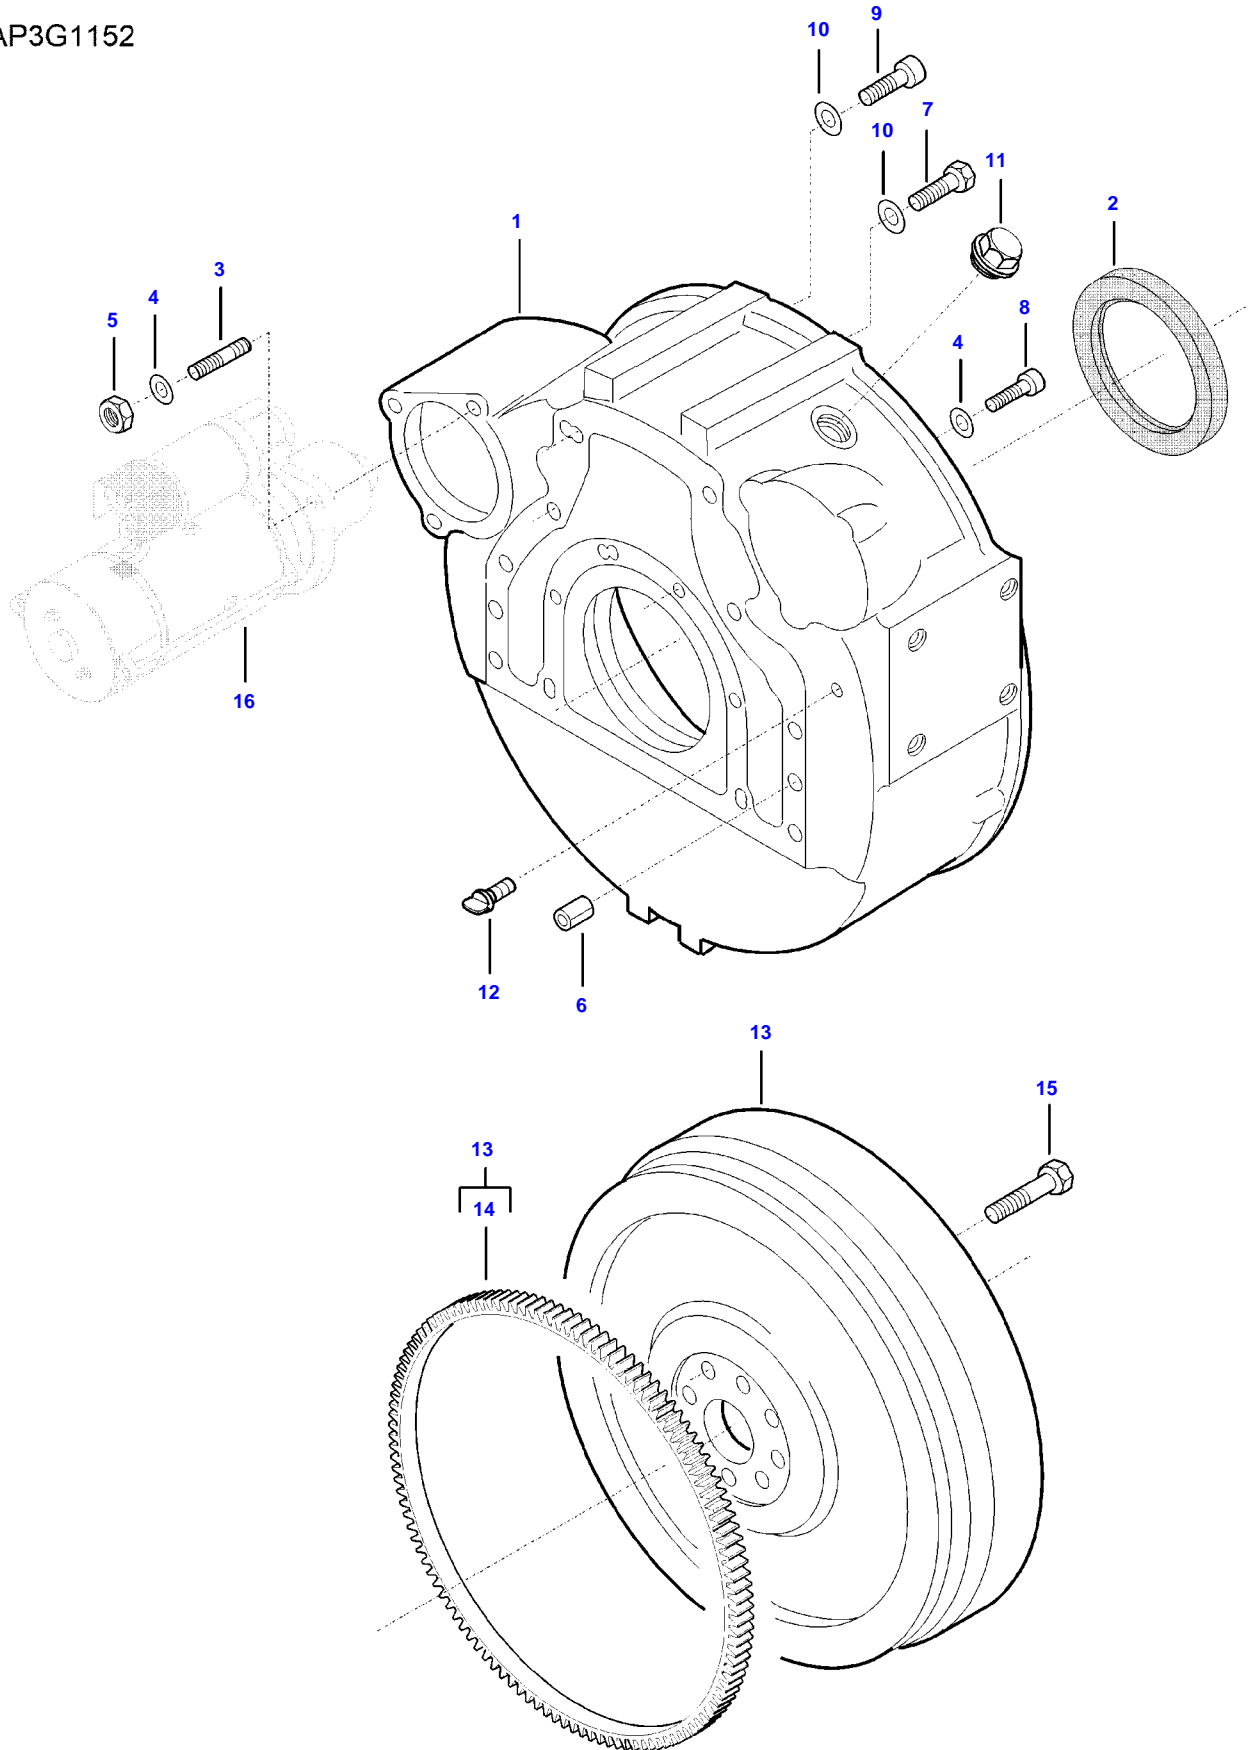

TIMING GEARS AND HOUSING

Item	Part Number	Qty	Description Comments
1	V837074712	1	TIMING GEAR CASE
2	V581804602	10	HEX SOCKET SCREW
3	V528801400	2	HEX CAP SCREW
4	V598359850	2	PIN
5	V641166006	2	ELBOW FITTING
6	V836867775	1	OIL PIPE
7	V837073583	1	IDLER GEAR
8	V581705910	1	HEX SOCKET SCREW
9	V610060096	1	BALL BEARING
10	V528802602	2	HEX CAP SCREW
11	V528801062	1	HEX CAP SCREW
12	V614606825	1	O-RING [B]
13	V837073524	1	BRACKET
14	V837074715	1	GEAR HOUSING FRONT COVER
15	V528801380	7	HEX CAP SCREW
16	V615870814	4	SEALING WASHER [B]
17	V837084867	1	CRANKSHAFT SEAL [B]
18	V837081106	1	OIL FILLER CAP
19	V614603540	1	O-RING [B]
20	V528801410	5	HEX CAP SCREW
21	V529801440	14	HEX CAP SCREW
22	V529801510	2	HEX CAP SCREW
23	V529801540	1	HEX CAP SCREW
24	V580704670	2	HEX SOCKET SCREW
25	V837073256	1	IDLER GEAR
26	V836873075	1	SHIELD
27	V529801470	1	HEX CAP SCREW
28	V615882227	1	SEALING WASHER [B]
29	V640045022	1	PLUG
30	V837070137	1	DRIVE
31	V837070005	1	HYDRAULIC PUMP GEAR WHEEL (30)
32	V836855651	1	FLANGE (30)
33	V614609430	1	O-RING (30) [B]
34	V610060096	1	BALL BEARING (30)
35	V836864459	1	GASKET
36	V836864458	1	COVER
37		1	

SEE PAGE 01-0021

[B] INCLUDED IN COMPLETE ENGINE GASKET KIT 2

9490X (502010001-130 / 502410001-053 AL) COMBINE
AP3G1152

AP3G1152