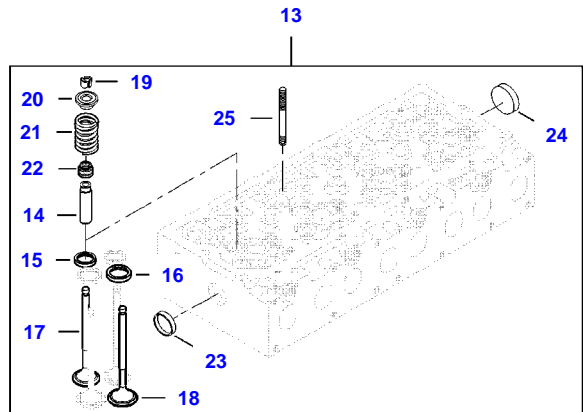

CAMSHAFT AND VALVE MECHANISM

Item	Part Number	Qty	Description Comments	Technical Specification
1	V837069016	1	ROCKER SHAFT ASM	3-CYL 4V
2	V837069011	3	ROCKER ARM (1)	4V INTAKE
3	V512861000	3	NUT (1),(2)	
4	V837069023	3	VALVE ROCKER ADJUSTMENT SCREW (1),(2)	
5	V837069020	2	PLUG (1)	
6	V837069013	3	ROCKER ARM (1)	4V EXHAUST
7	V512861000	3	NUT (1),(6)	
8	V837069023	3	VALVE ROCKER ADJUSTMENT SCREW (1),(6)	
9	V837069018	1	ROCKER SHAFT BRACKET (1)	
10	V837069019	2	SPRING (1)	
11	V837069015	1	SHAFT (1)	
12	V837069017	2	ROCKER SHAFT BRACKET (1)	
13	V837070105	1	ROCKER SHAFT ASM	4-CYL 4V
14	V837069011	4	ROCKER ARM (13)	4V INTAKE
15	V512861000	4	NUT (13),(14)	
16	V837069023	4	VALVE ROCKER ADJUSTMENT SCREW (13),(14)	
17	V837069020	2	PLUG (13)	
18	V837069013	4	ROCKER ARM (13)	4V EXHAUST
19	V512861000	4	NUT (13),(18)	
20	V837069023	4	VALVE ROCKER ADJUSTMENT SCREW (13),(18)	
21	V837069017	3	ROCKER SHAFT BRACKET (13)	
22	V837069019	3	SPRING (13)	
23	V837070104	1	SHAFT (13)	
24	V837069018	1	ROCKER SHAFT BRACKET (13)	
25	V836655406	5	SLEEVE NUT	
26	V529801912	2	HEX CAP SCREW	
27	V837073089	14	VALVE BRIDGE	
28	V837084416	14	PUSH ROD	
29	V836014264	14	TAPPET	
30	V837073488	1	CAMSHAFT	
31	V603305760	1	WOODRUFF KEY	
32	V837073675	1	CAMSHAFT GEAR	
33	V837069085	1	NUT	

9490X (502010001-130 / 502410001-053 AL) COMBINE
AP6G2384

AP6G2384