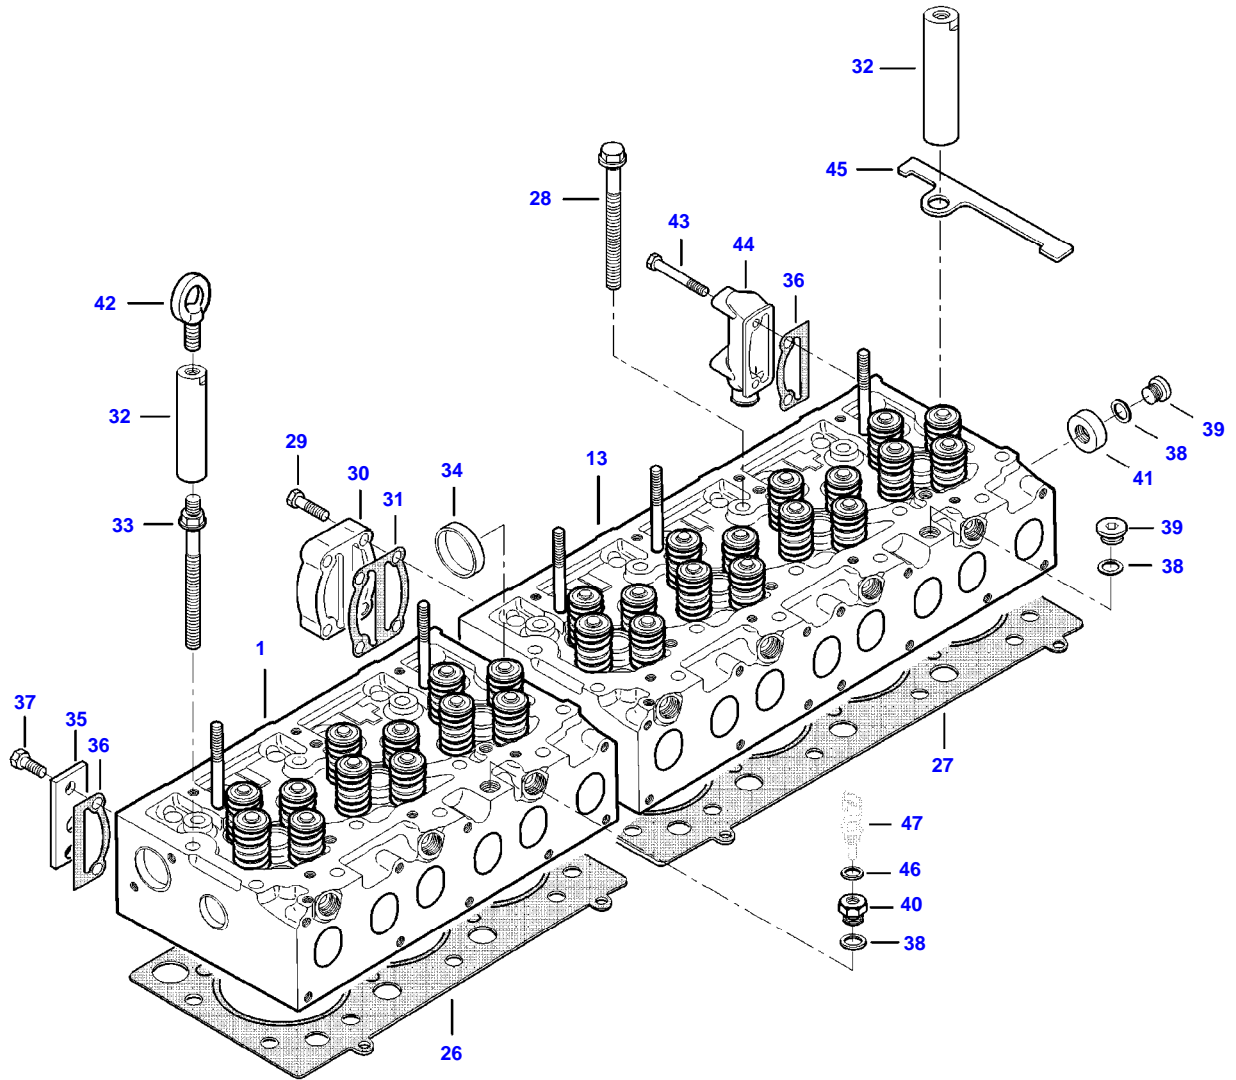

CAMSHAFT AND VALVE MECHANISM

Item	Part Number	Qty	Description Comments	Technical Specification
1	V837069016	1	ROCKER SHAFT ASM	3-CYL 4V
2	V837069011	3	ROCKER ARM (1)	4V INTAKE
3	V512861000	3	NUT (1),(2)	
4	V837069023	3	VALVE ROCKER ADJUSTMENT SCREW (1),(2)	
5	V837069020	2	PLUG (1)	
6	V837069013	3	ROCKER ARM (1)	4V EXHAUST
7	V512861000	3	NUT (1),(6)	
8	V837069023	3	VALVE ROCKER ADJUSTMENT SCREW (1),(6)	
9	V837069018	1	ROCKER SHAFT BRACKET (1)	
10	V837069019	2	SPRING (1)	
11	V837069015	1	SHAFT (1)	
12	V837069017	2	ROCKER SHAFT BRACKET (1)	
13	V837070105	1	ROCKER SHAFT ASM	4-CYL 4V
14	V837069011	4	ROCKER ARM (13)	4V INTAKE
15	V512861000	4	NUT (13),(14)	
16	V837069023	4	VALVE ROCKER ADJUSTMENT SCREW (13),(14)	
17	V837069020	2	PLUG (13)	
18	V837069013	4	ROCKER ARM (13)	4V EXHAUST
19	V512861000	4	NUT (13),(18)	
20	V837069023	4	VALVE ROCKER ADJUSTMENT SCREW (13),(18)	
21	V837069017	3	ROCKER SHAFT BRACKET (13)	
22	V837069019	3	SPRING (13)	
23	V837070104	1	SHAFT (13)	
24	V837069018	1	ROCKER SHAFT BRACKET (13)	
25	V836655406	5	SLEEVE NUT	
26	V529801912	2	HEX CAP SCREW	
27	V837073089	14	VALVE BRIDGE	
28	V837084416	14	PUSH ROD	
29	V836014264	14	TAPPET	
30	V837073488	1	CAMSHAFT	
31	V603305760	1	WOODRUFF KEY	
32	V837073675	1	CAMSHAFT GEAR	
33	V837069085	1	NUT	

9490X (502010001-130 / 502410001-053 AL) COMBINE
AP6G2384

AP6G2384