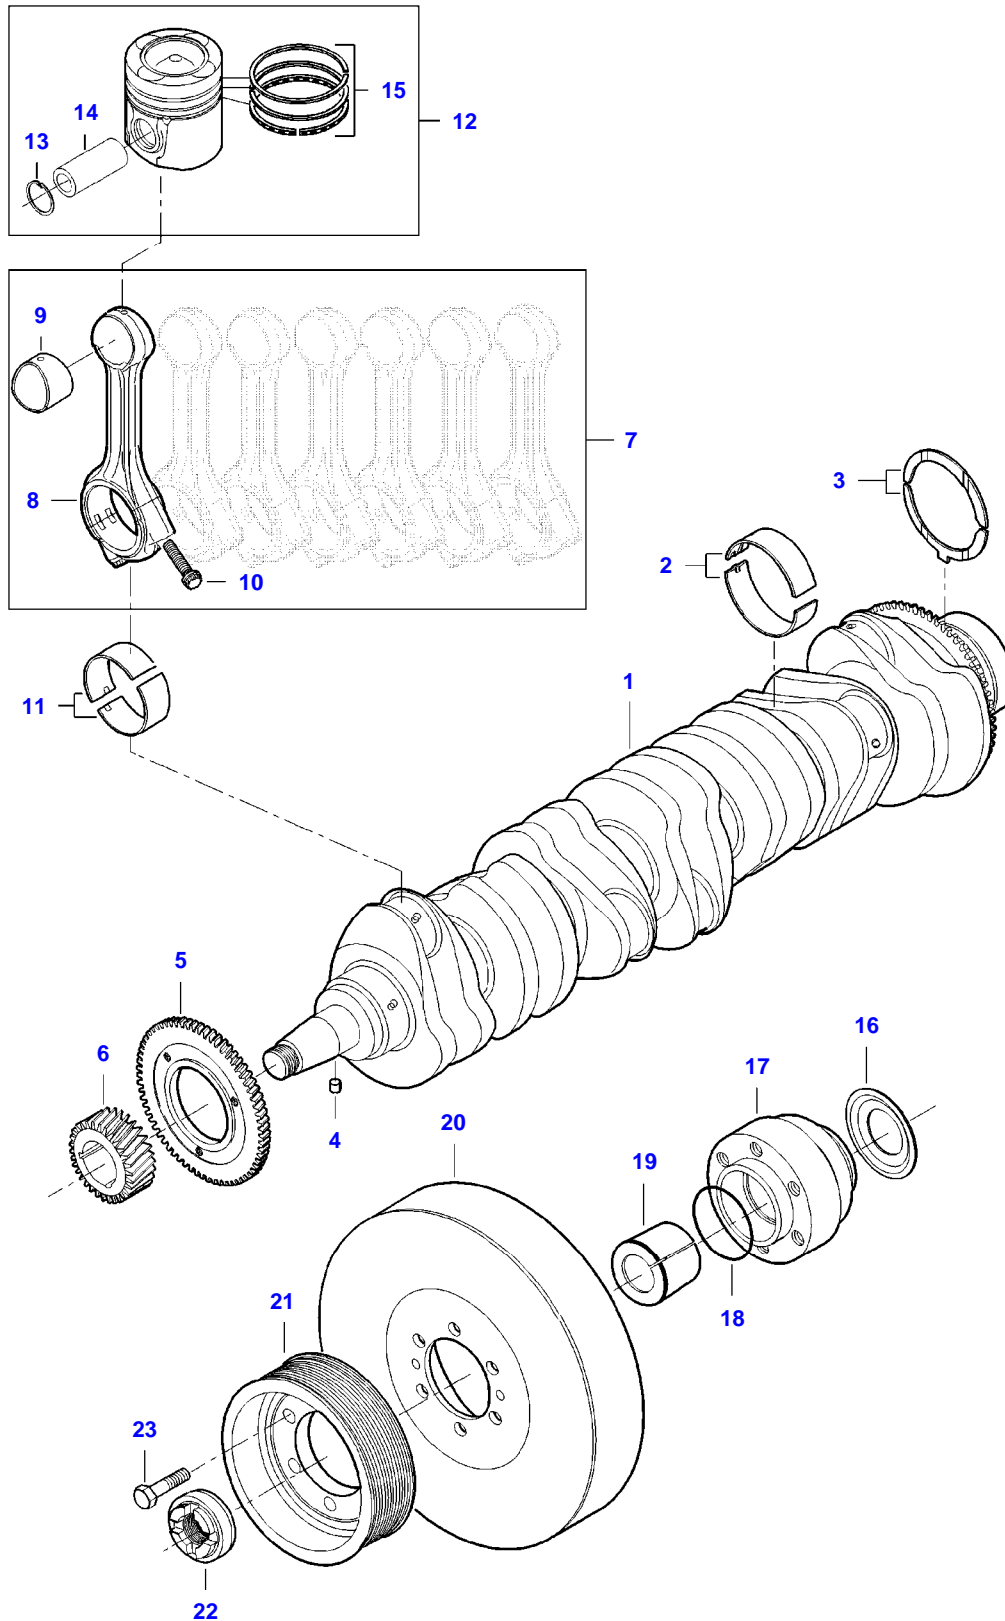

FLYWHEEL AND HOUSING

Item	Part Number	Qty	Description Comments
1	V836647442	1	FLYWHEEL HOUSING
2	V837091173	1	CRANKSHAFT SEAL [A]
3	V546801815	3	STUD BOLT
4	V500951000	6	SPRING WASHER
5	V504601000	3	NUT
6	V598359850	2	PIN
7	V528902220	6	HEX CAP SCREW
8	V581705030	6	HEX SOCKET SCREW
9	V581705440	2	HEX SOCKET SCREW
10	V500951200	8	SPRING WASHER
11	V640045126	1	PLUG
12	V836859311	1	PLUG
13	V836859485	1	FLYWHEEL
14	V836117943	1	STARTER RING (13)
15	V529702630	8	HEX CAP SCREW
16			

SEE PAGE 01-0023

[A] INCLUDED IN CYLINDER HEAD GASKET KIT 1

9490X (502010001-130 / 502410001-053 AL) COMBINE
AP4G1982

AP4G1982