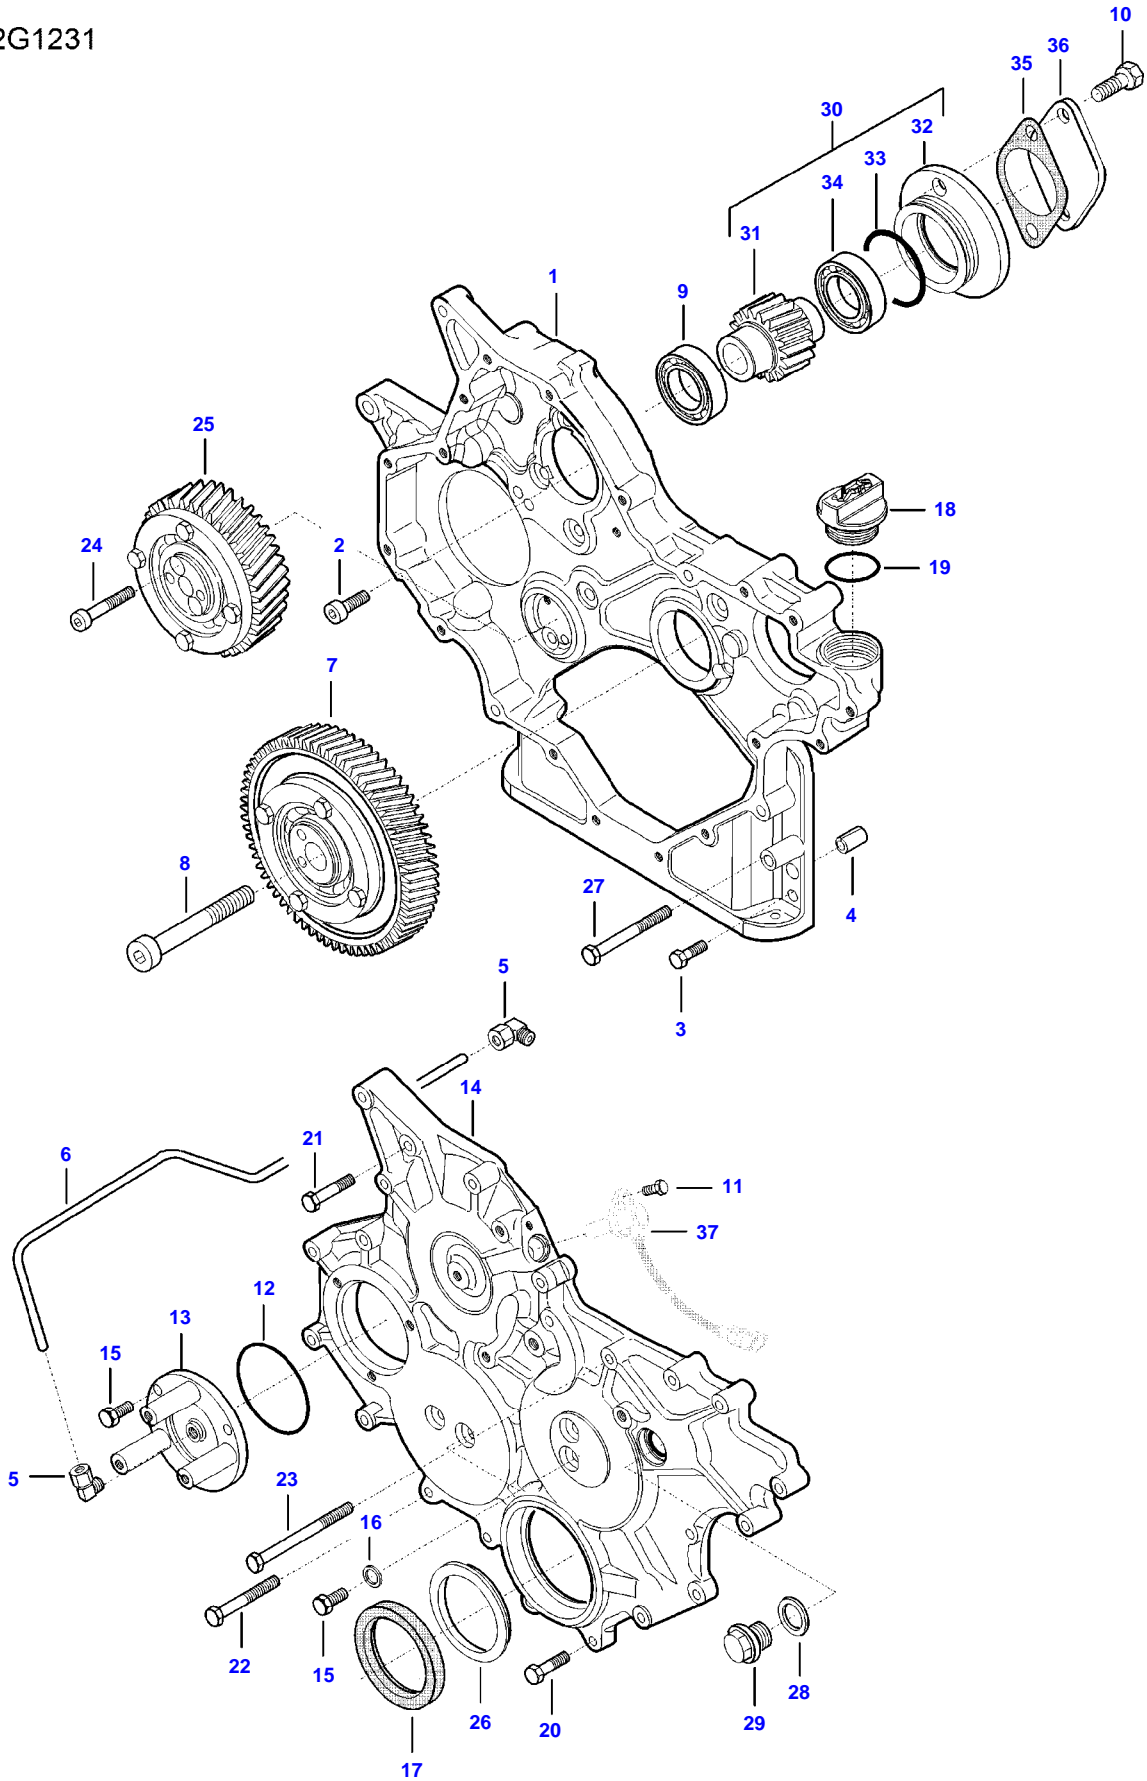

CYLINDER BLOCK

Item	Part Number	Qty	Description Comments	Technical Specification
1	V837084173	1	CYLINDER BLOCK	98 AWF
2	V836866069	1	CAMSHAFT BEARING BUSH (1)	
3	V835329030	16	HEX CAP SCREW (1)	
4	V836214478	16	GUIDE SLEEVE (1)	
5	V640016020	2	CUP PLUG (1)	
6	V640016040	5	CUP PLUG (1)	
7	V836852460	2	CAMSHAFT BEARING BUSH (1)	
8	V836852459	2	CAMSHAFT BEARING BUSH (1)	
9	V836852461	1	CAMSHAFT BEARING BUSH (1)	
10	V640016012	1	CUP PLUG	
11	V836867048	7	LINER	
12	V836855446	14	CYLINDER LINER O-RING [B]	
13	V836855447	7	CYLINDER LINER O-RING [B]	
14	V640016016	2	CUP PLUG [B]	
15	V836852744	1	PLUG	
16	V528801362	1	HEX CAP SCREW	
17	V640325110	5	SCREW PLUG	
18	V615871014	5	SEALING WASHER [B]	
19	V640016035	1	CUP PLUG	
20	V528801380	6	HEX CAP SCREW	
21	V836846444	1	COVER	
22	V836322852	1	GASKET [B]	
23	V837074224	7	PISTON COOLING JET	
24	V836855626	2	SPACER	
25	V500750842	2	WASHER	
26	V529801430	2	HEX CAP SCREW	
27	V837084081	1	ECU BRACKET	
28	V837084129	6	DAMPER	
29	V837069056	1	HEX CAP SCREW	
30	V836119079	1	PLUG	
31	V615881620	1	SEALING WASHER [B]	
32	V615881824	1	SEALING WASHER [B]	
33	V836019756	1	PLUG	
34	V615881420	1	SEALING WASHER [B]	
35	V640325014	1	PLUG	
36	V837084080	1	COVER	
37	V581804222	8	HEX SOCKET SCREW	
38	V581804182	5	HEX SOCKET SCREW	
39	V615871016	1	SEALING WASHER [B]	
40	V837084661	1	SHIELD	
41	V837084136	2	SHIELD	
42		1	SEE PAGE 01-0021	
43		1	SEE PAGE 01-0021	
44		1	SEE PAGE 01-0021	

[B] INCLUDED IN COMPLETE ENGINE GASKET KIT 2

9490X (502010001-130 / 502410001-053 AL) COMBINE
AP2G1231

AP2G1231