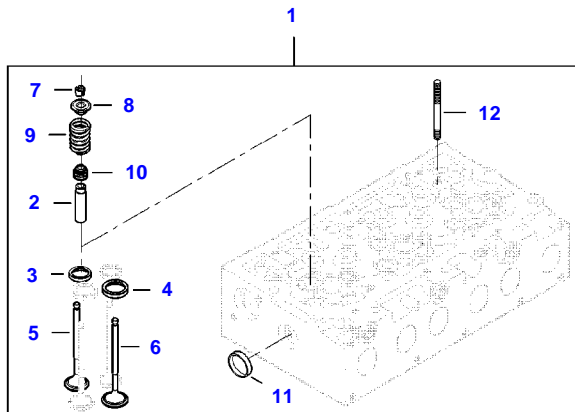

CAMSHAFT AND VALVE MECHANISM

Item	Part Number	Qty	Description Comments	Technical Specification
1	V837069016	1	ROCKER SHAFT ASM	3-CYL 4V
2	V837069011	3	ROCKER ARM (1)	4V INTAKE
3	V512861000	3	NUT (1),(2)	
4	V837069023	3	VALVE ROCKER ADJUSTMENT SCREW (1),(2)	
5	V837069020	2	PLUG (1)	
6	V837069013	3	ROCKER ARM (1)	4V EXHAUST
7	V512861000	3	NUT (1),(6)	
8	V837069023	3	VALVE ROCKER ADJUSTMENT SCREW (1),(6)	
9	V837069018	1	ROCKER SHAFT BRACKET (1)	
10	V837069019	2	SPRING (1)	
11	V837069015	1	SHAFT (1)	
12	V837069017	2	ROCKER SHAFT BRACKET (1)	
13	V837070105	1	ROCKER SHAFT ASM	4-CYL 4V
14	V837069011	4	ROCKER ARM (13)	4V INTAKE
15	V512861000	4	NUT (13),(14)	
16	V837069023	4	VALVE ROCKER ADJUSTMENT SCREW (13),(14)	
17	V837069020	2	PLUG (13)	
18	V837069013	4	ROCKER ARM (13)	4V EXHAUST
19	V512861000	4	NUT (13),(18)	
20	V837069023	4	VALVE ROCKER ADJUSTMENT SCREW (13),(18)	
21	V837069017	3	ROCKER SHAFT BRACKET (13)	
22	V837069019	3	SPRING (13)	
23	V837070104	1	SHAFT (13)	
24	V837069018	1	ROCKER SHAFT BRACKET (13)	
25	V836655406	5	SLEEVE NUT	
26	V529801912	2	HEX CAP SCREW	
27	V837073089	14	VALVE BRIDGE	
28	V837084416	14	PUSH ROD	
29	V836014264	14	TAPPET	
30	V837073488	1	CAMSHAFT	
31	V603305760	1	WOODRUFF KEY	
32	V837073675	1	CAMSHAFT GEAR	
33	V837069085	1	NUT	

9490X (502010001-130 / 502410001-053 AL) COMBINE
AP6G2384

AP6G2384