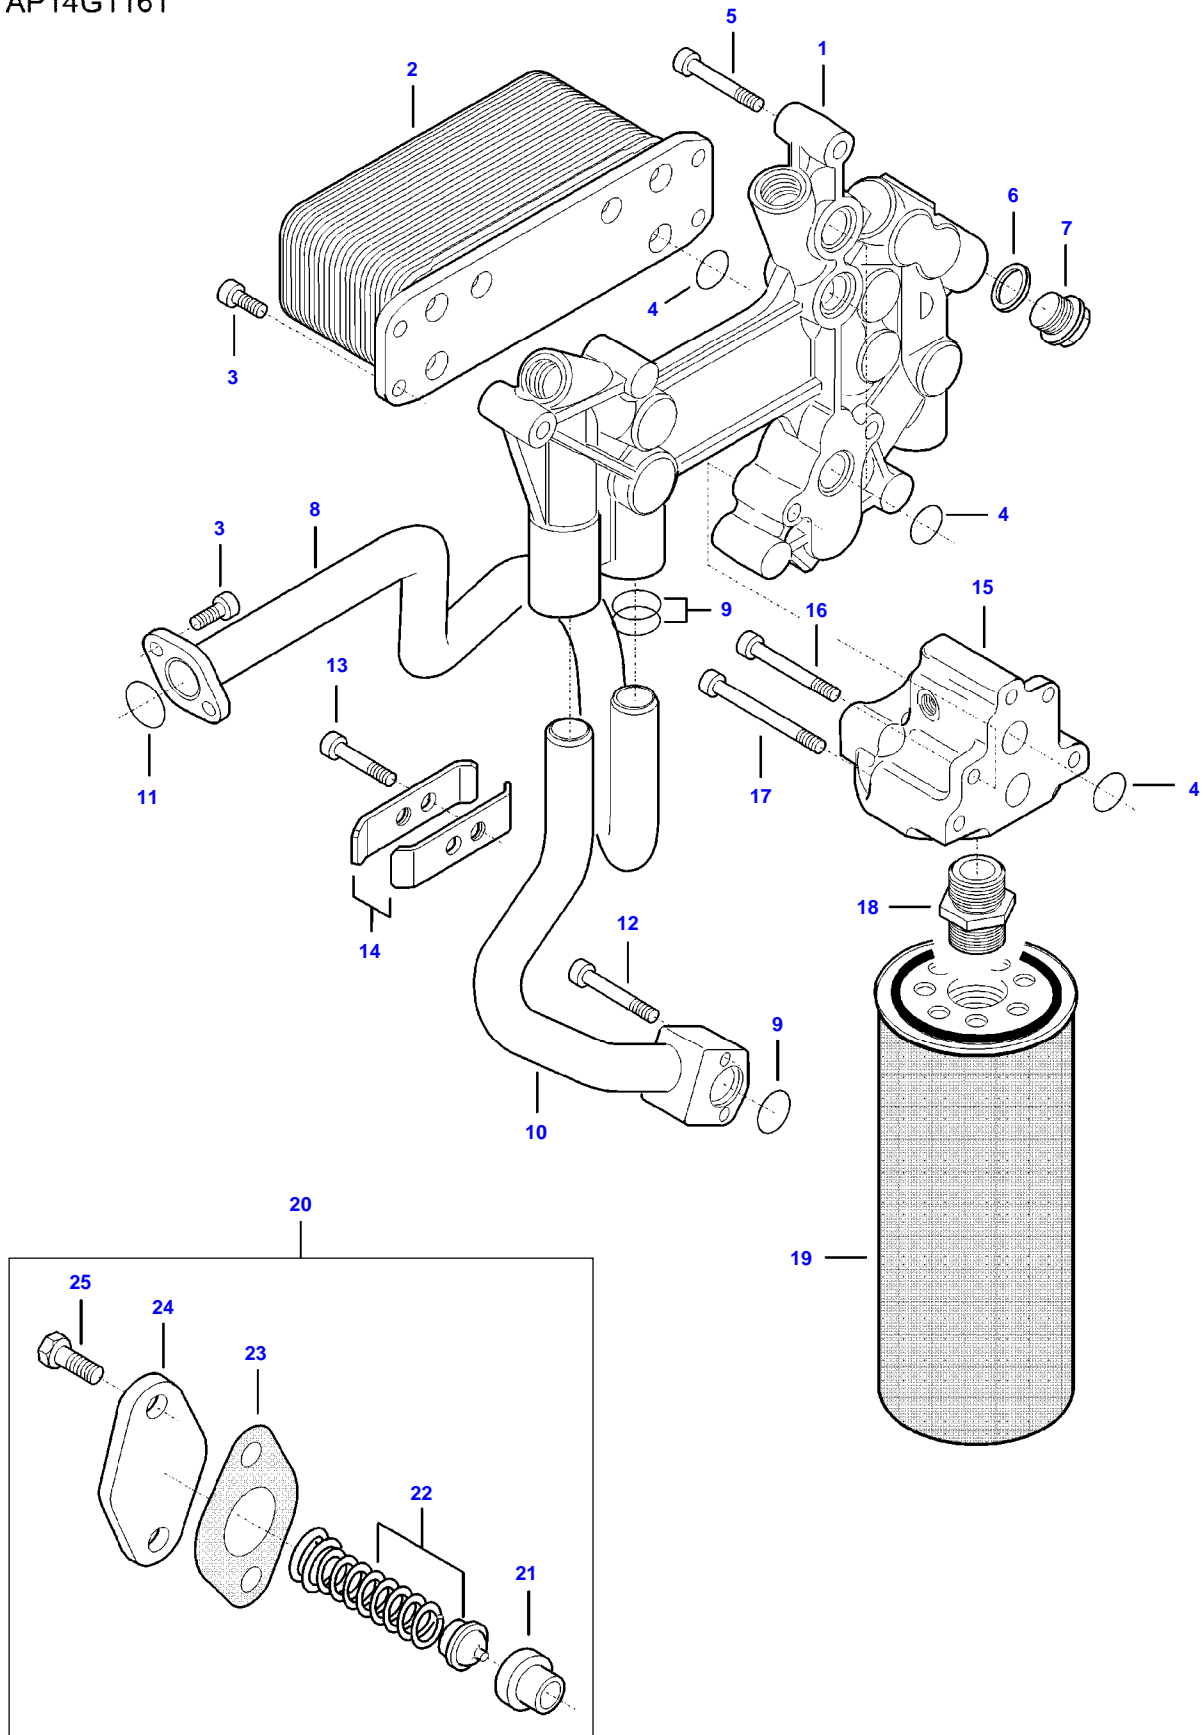

OIL PUMP AND SUMP

Item	Part Number	Qty	Description Comments
1	V836884837	1	OIL SUMP
2	V581804650	4	HEX SOCKET SCREW
3	V500950800	4	SPRING WASHER
4	V581705450	28	HEX SOCKET SCREW
5	V615881620	2	SEALING WASHER [B]
6	V836655492	1	PLUG
7	V615882227	1	SEALING WASHER [B]
8	V640045022	1	PLUG
9	V836867888	1	DIPSTICK
10	V836874208	1	OIL PUMP
11	V836338188	1	GASKET (10) [B]
12	V614702230	2	O-RING (10) [B]
13	V836007871		SHIM AS REQUIRED, REFER TO WORKSHOP MANUAL
14	V581705050	2	HEX SOCKET SCREW
15	V836008449	1	GASKET [B]
16	V581804600	5	HEX SOCKET SCREW
17	V837074139	1	OIL PIPE
18	V836338201	1	GASKET [B]
19	V837070490	1	OIL PUMP SUCTION PIPE
20	V500950800	1	SPRING WASHER
21	V581704620	1	HEX SOCKET SCREW
22	V836873029	1	OIL SUMP GASKET [B]
23	V528801362	1	HEX CAP SCREW
24	V837084454	1	OIL DIPSTICK GUIDE PIPE
25	V641086012	1	STRAIGHT FITTING
26	V615881622	1	SEALING WASHER [B]
27	V602060612	1	RETAINER CLAMP
28	V837074686	1	SUPPORT
29	V510600802	1	NUT

[B] INCLUDED IN COMPLETE ENGINE GASKET KIT 2

9490X (502010001-130 / 502410001-053 AL) COMBINE
AP14G1161

AP14G1161