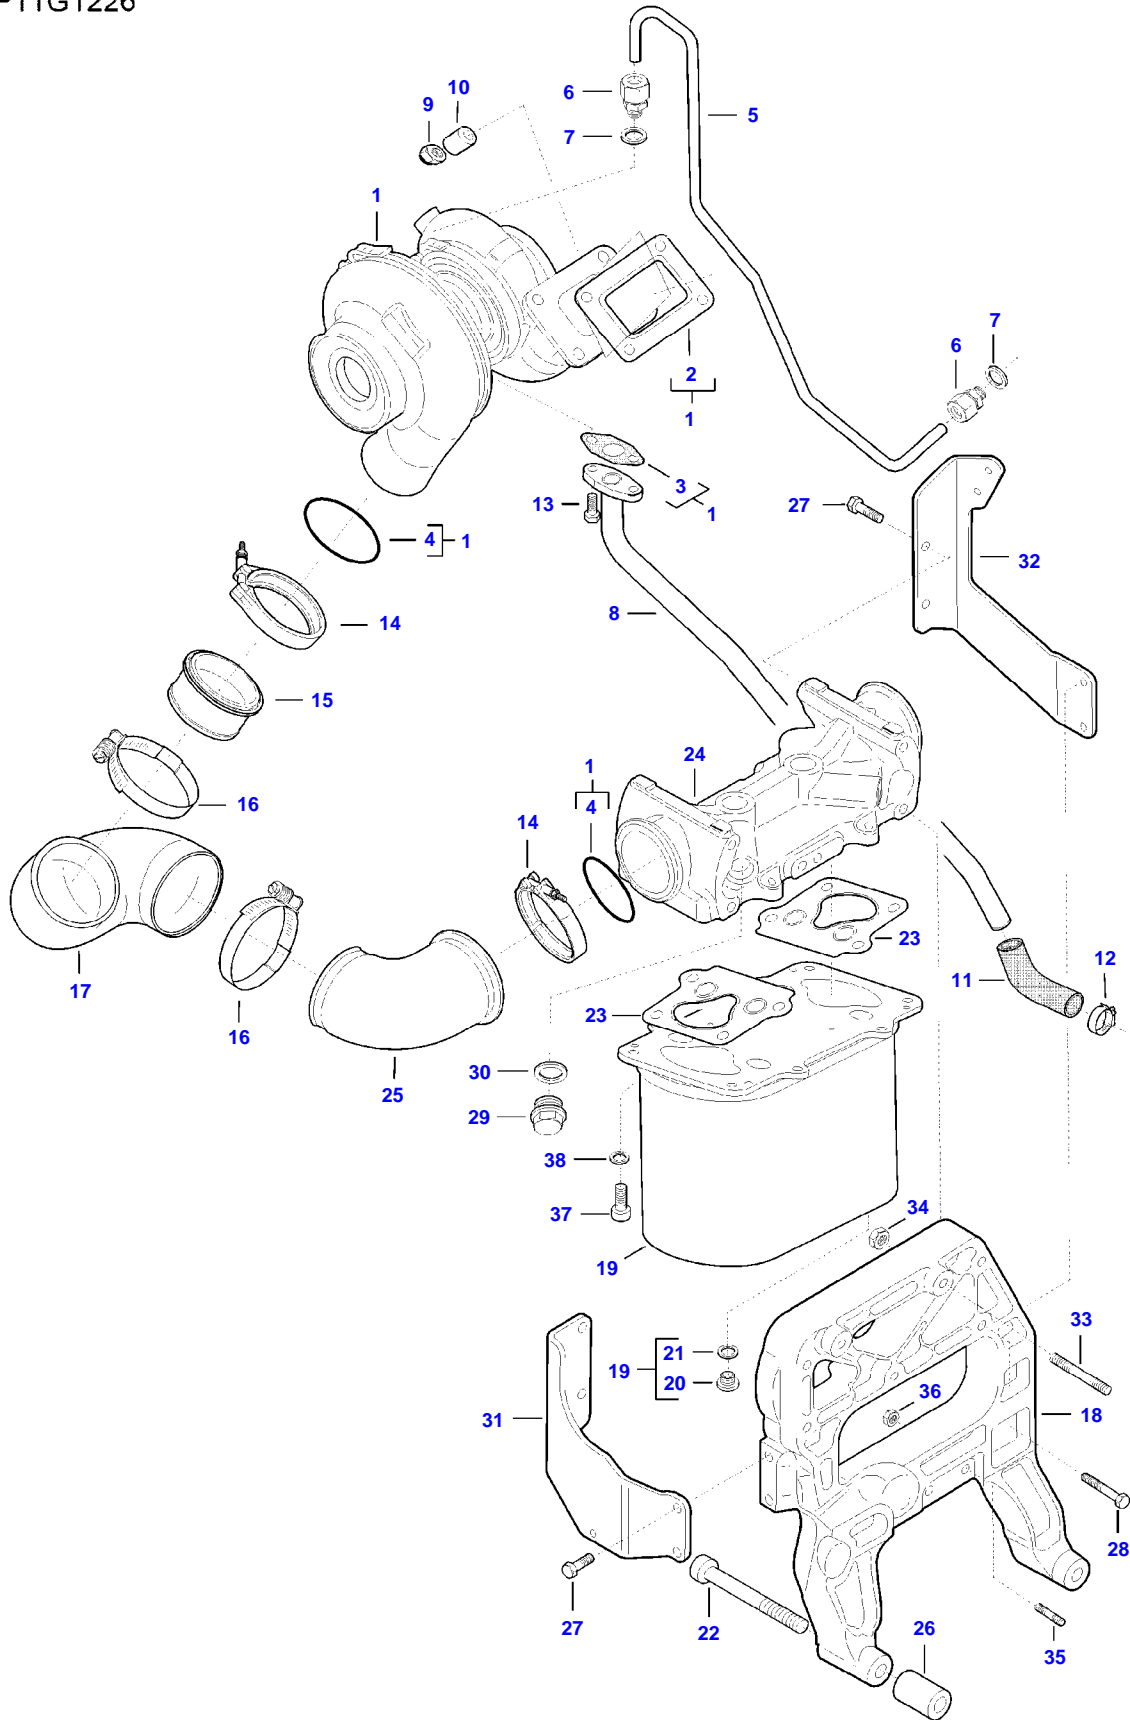

Item	Part Number	Qty	Description Comments	Technical Specification
1	V837079844	1	KIT, TURBOCHARGR	
2	V837091127	3	HEXAGON FLANGE BOLT (1)	
3	V837091123	1	HEATSHIELD (1)	
4	V837091110	1	ACTUATOR (1)	
5	V837079945	1	LOCK RING (1) [C]	
6	V836840992	1	GASKET (1) [A]	
7	V836324580	1	GASKET (1) [A]	
8	V614606225	1	O-RING (1) [A]	
9	V641086008	1	STRAIGHT FITTING	
10	V837084730	1	BRACKET	
11	V837084639	1	TURBOCHARGER LUBRICATION OIL PIPE	
12	V602088532	2	HOSE CLIP	
13	V836873001	1	RUBBER HOSE	
14	V837084241	1	OIL PIPE	
15	V513601002	4	NUT	
16	V528801382	4	HEX CAP SCREW	
17	V836866381	1	BOOST PIPE	
18	V837074891	1	RUBBER ELBOW	
19	V602084783	1	HOSE CLIP	
20	V529801112	2	HEX CAP SCREW	
21	V836773645	4	PIPE CLAMP HALF	
22	V510600602	2	NUT	
23	V837084712	1	AIR PIPE	
24	V614707625	1	O-RING [A][C]	
25	V837074813	1	V CLAMP	
26	V546801860	2	STUD BOLT	
27	V602060608	1	RETAINER CLAMP	
28	V837084539	1	SLEEVE	
29	V837084540	2	SEALING RING [A]	
30	V837074811	1	V CLAMP	D96
31	V836866454	1	V CLAMP	
32	V546801840	6	STUD BOLT	
33	V615881420	2	SEALING WASHER [A]	
34	V521601000	4	NUT	
35	V602084795	1	HOSE CLIP	
36	V528801362	2	HEX CAP SCREW	
37	V837084541	1	FLANGE	
38	V837084079	1	BANJO BOLT	
39	V615881216	1	SEALING WASHER [A]	
40	V837084640	1	TURBOCHARGER LUBRICATION OIL PIPE [A] INCLUDED IN CYLINDER HEAD GASKET KIT 1 [C] INCLUDED IN VALVE ADJUSTING GASKET KIT 3	

9490X (502010001-130 / 502410001-053 AL) COMBINE
AP11G1226

AP11G1226