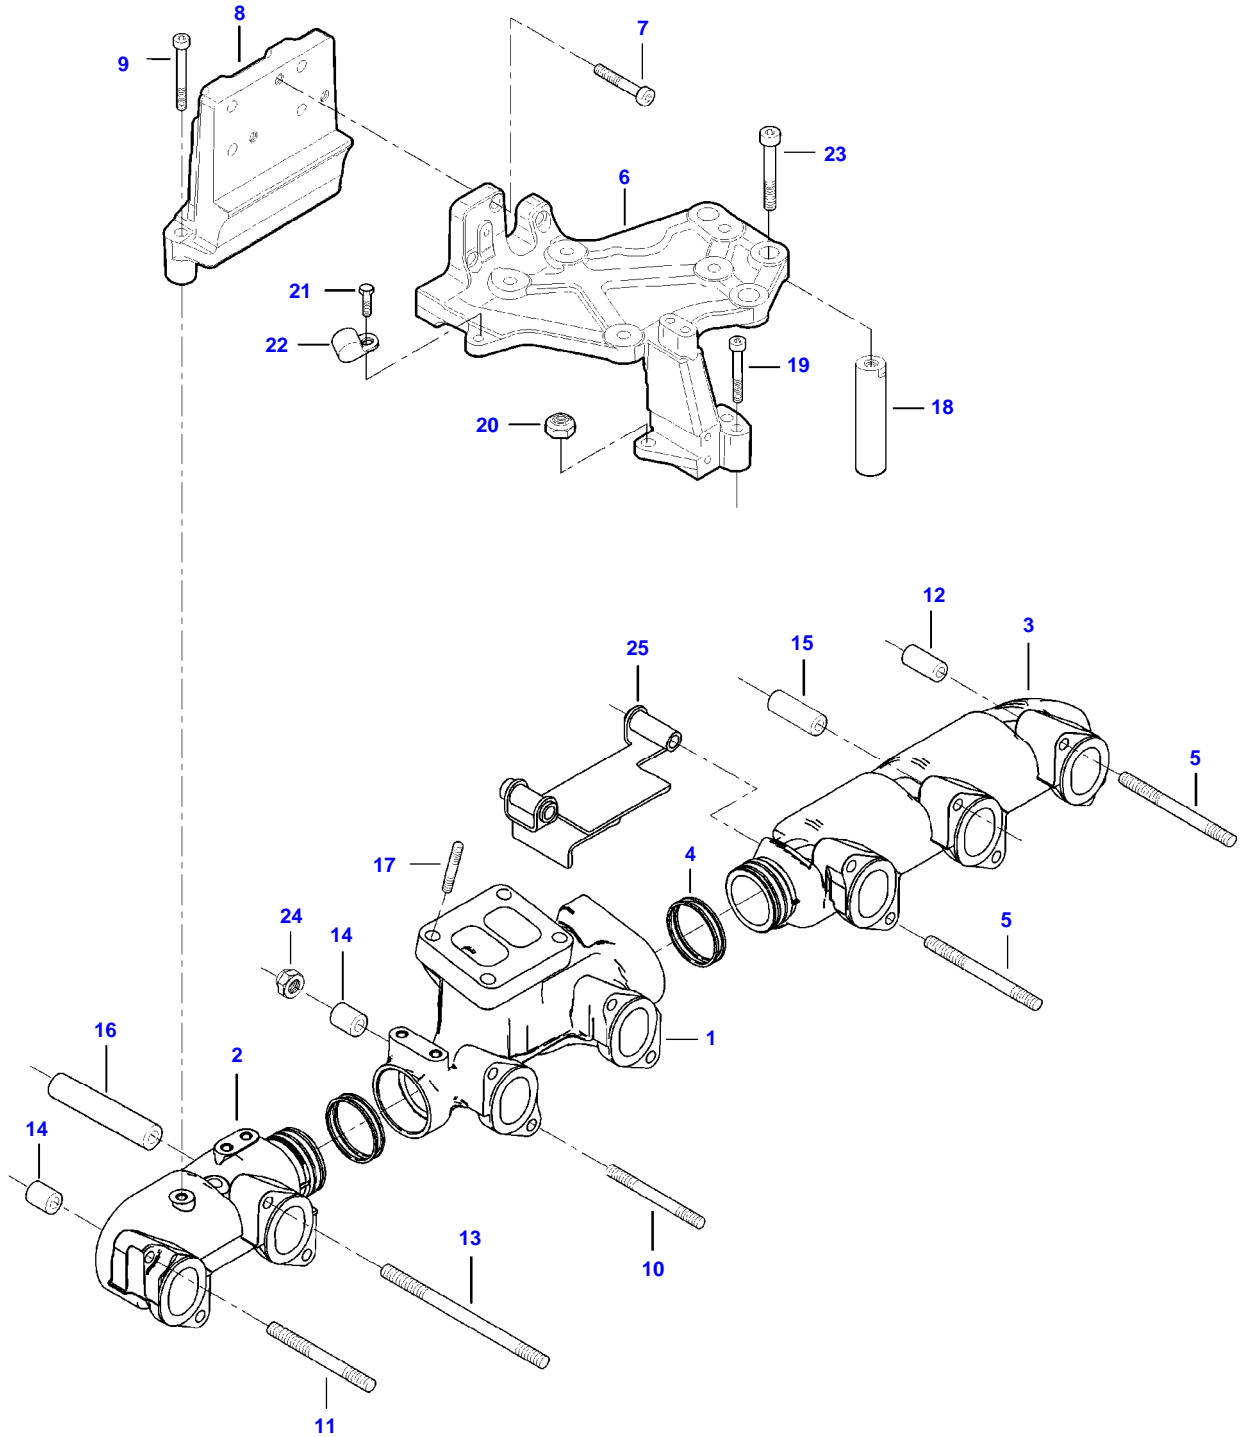

INTAKE MANIFOLD

Item	Part Number	Qty	Description Comments
1	V837084570	1	INTAKE MANIFOLD
2	V837069009	1	INTAKE MANIFOLD GASKET [A]
3	V837070364	1	INTAKE MANIFOLD GASKET [A]
4	V529801470	12	HEX CAP SCREW
5	V528801410	1	HEX CAP SCREW
6	V836015967	1	SEALING WASHER [A]
7	V529801540	1	HEX CAP SCREW
8	V837074847	1	AIR PIPE
9	V837067345	3	GASKET [A]
10	V581804620	2	HEX SOCKET SCREW
11	V504800800	2	NUT
12	V546801380	2	STUD BOLT
13	V837067295	1	INTAKE AIR PREHEATER
14	ACP0427330	1	GROUND WIRE (13)
15	V581804702	4	HEX SOCKET SCREW
16	V837084452	1	THROTTLE FLAP
17	V837079849	2	GASKET (16) [A]
18	V837084711	1	AIR PIPE
19	V540801490	3	HEXAGON FLANGE BOLT
20	V837084643	1	BRACKET
21	V581804202	2	HEX SOCKET SCREW
22	V581805000	2	HEX SOCKET SCREW
23	V528801382	4	HEX CAP SCREW
24	V837084709	1	BOOST PIPE
25	V614708625	1	O-RING [A]
26	V529801450	2	HEX CAP SCREW
27	V528801382	2	HEX CAP SCREW
28	V837074814	1	V CLAMP
29	V529801480	3	HEX CAP SCREW
30	V837074227	1	BRACKET
31	V836136876	2	SPACER PIECE
32	V581804182	3	HEX SOCKET SCREW
33	V837074226	1	BRACKET
34	V529801530	2	HEX CAP SCREW
35	V528801362	1	HEX CAP SCREW
36	V540801510	1	HEXAGON FLANGE BOLT
37	V528801042	1	HEX CAP SCREW
38	V837084048	1	BRACKET
39	V500050642	2	WASHER
40	V510600802	1	NUT
41	V500150842	1	WASHER
42	V837084349	1	AIR PIPE
43		1	SEE PAGE 01-0021 SEE PAGE 02-0025
44		1	SEE PAGE 01-0021 SEE PAGE 02-0025
45		1	SEE PAGE 01-0021 SEE PAGE 02-0025
46		1	SEE PAGE 01-0021 SEE PAGE 02-0025 [A] INCLUDED IN CYLINDER HEAD GASKET KIT 1

9490X (502010001-130 / 502410001-053 AL) COMBINE
AP8G1168

AP8G1168