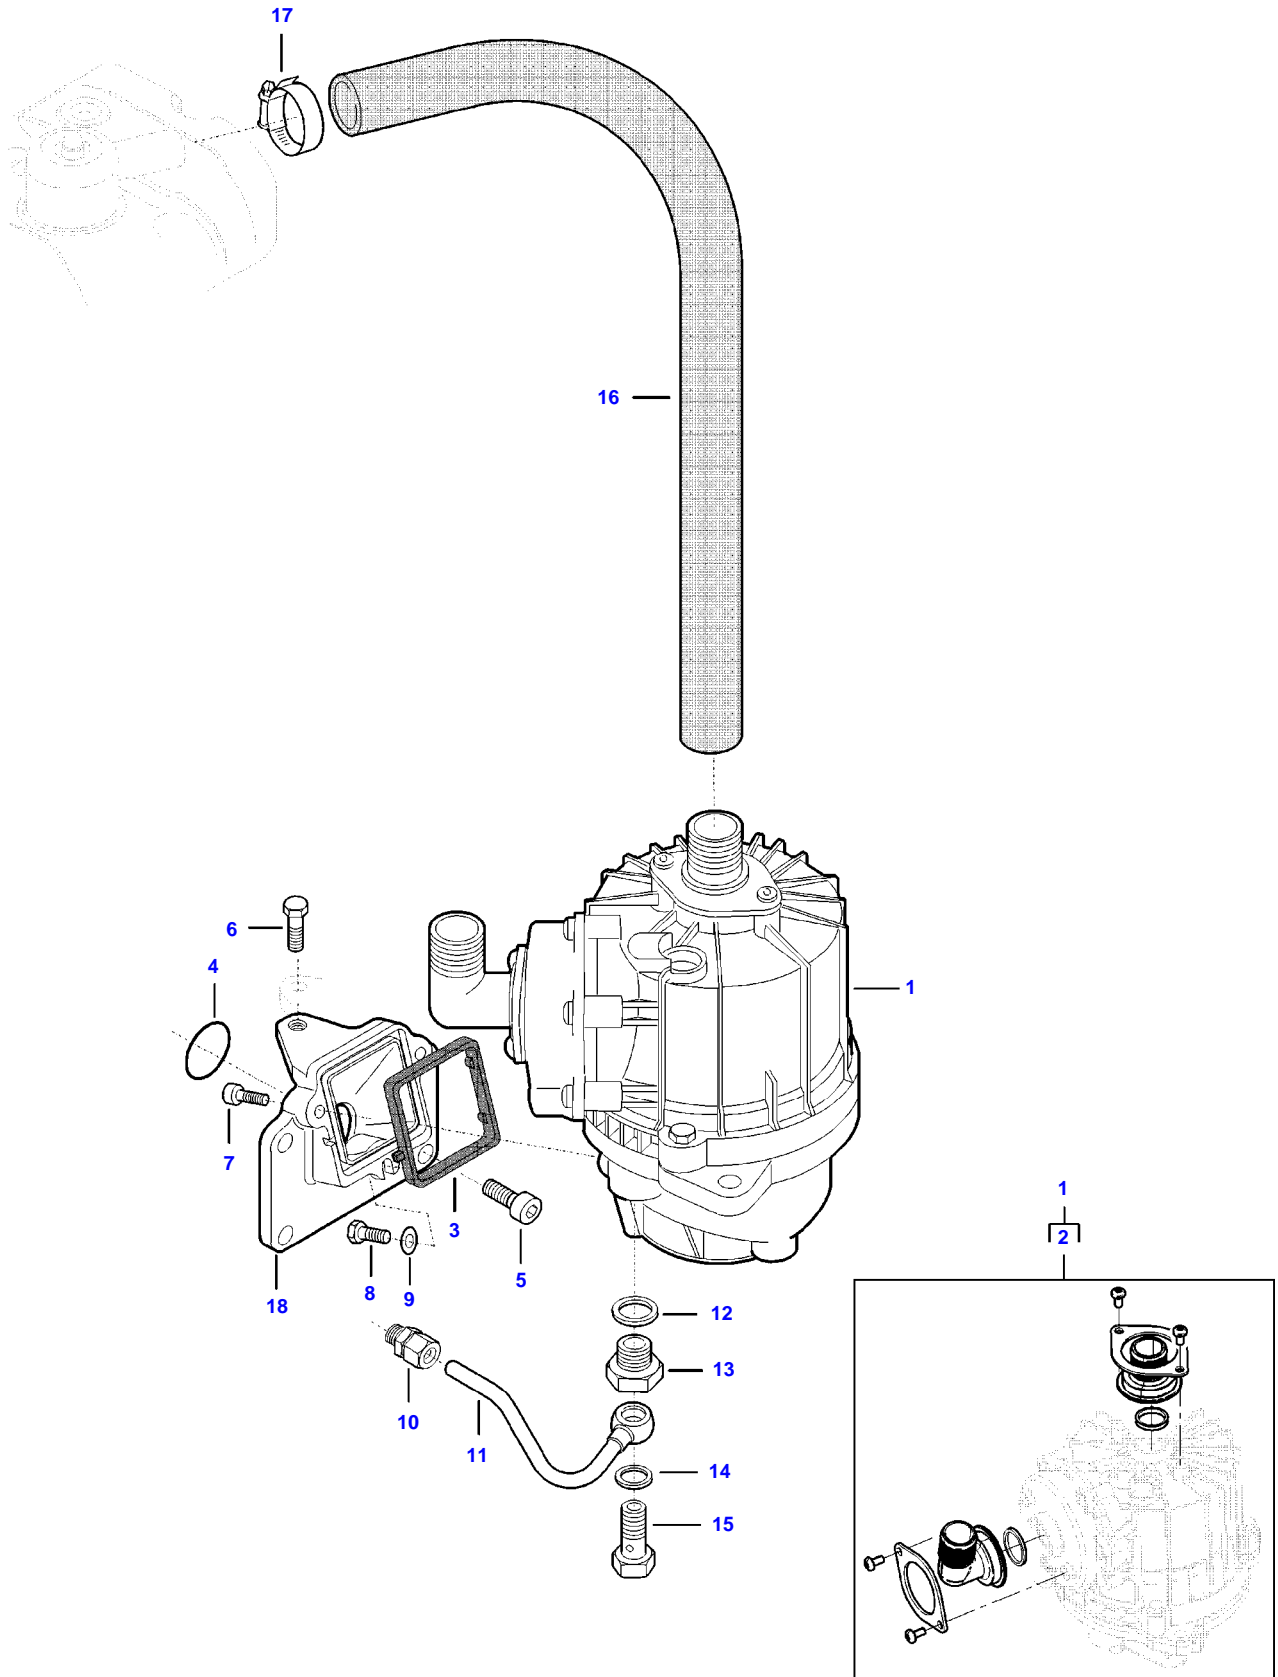

OIL COOLER AND FILTER

Item	Part Number	Qty	Description Comments
1	V837074938	1	ADAPTER
2	V837084028	1	OIL COOLER
3	V581804602	6	HEX SOCKET SCREW
4	V614602030	9	O-RING [B]
5	V581804670	2	HEX SOCKET SCREW
6	V615882227	6	SEALING WASHER [B]
7	V640045022	6	PLUG
8	V836884042	1	WATER PIPE
9	V614602430	5	O-RING [B]
10	V836884041	1	OIL PIPE
11	V614602930	1	O-RING [A]
12	V581804680	2	HEX SOCKET SCREW
13	V581804650	1	HEX SOCKET SCREW
14	V836884188	2	BAND
15	V837074939	1	OIL FILTER ADAPTER
16	V581804690	2	HEX SOCKET SCREW
17	V581804730	3	HEX SOCKET SCREW
18	V837084001	1	THREADED NIPPLE
19	V837074523	1	ENGINE OIL FILTER
20	V836662130	1	OIL PRESSURE CONTROL VALVE
21		1	NOT AVAILABLE AS SINGLE PART (20)
22		1	NOT AVAILABLE AS SINGLE PART (20)
23	V836322190	1	GASKET (20) [B]
24	V836659524	1	COVER (20)
25	V528801382	2	HEX CAP SCREW (20) [A] INCLUDED IN CYLINDER HEAD GASKET KIT 1 [B] INCLUDED IN COMPLETE ENGINE GASKET KIT 2

9490X (502010001-130 / 502410001-053 AL) COMBINE
AP15G1059

AP15G1059