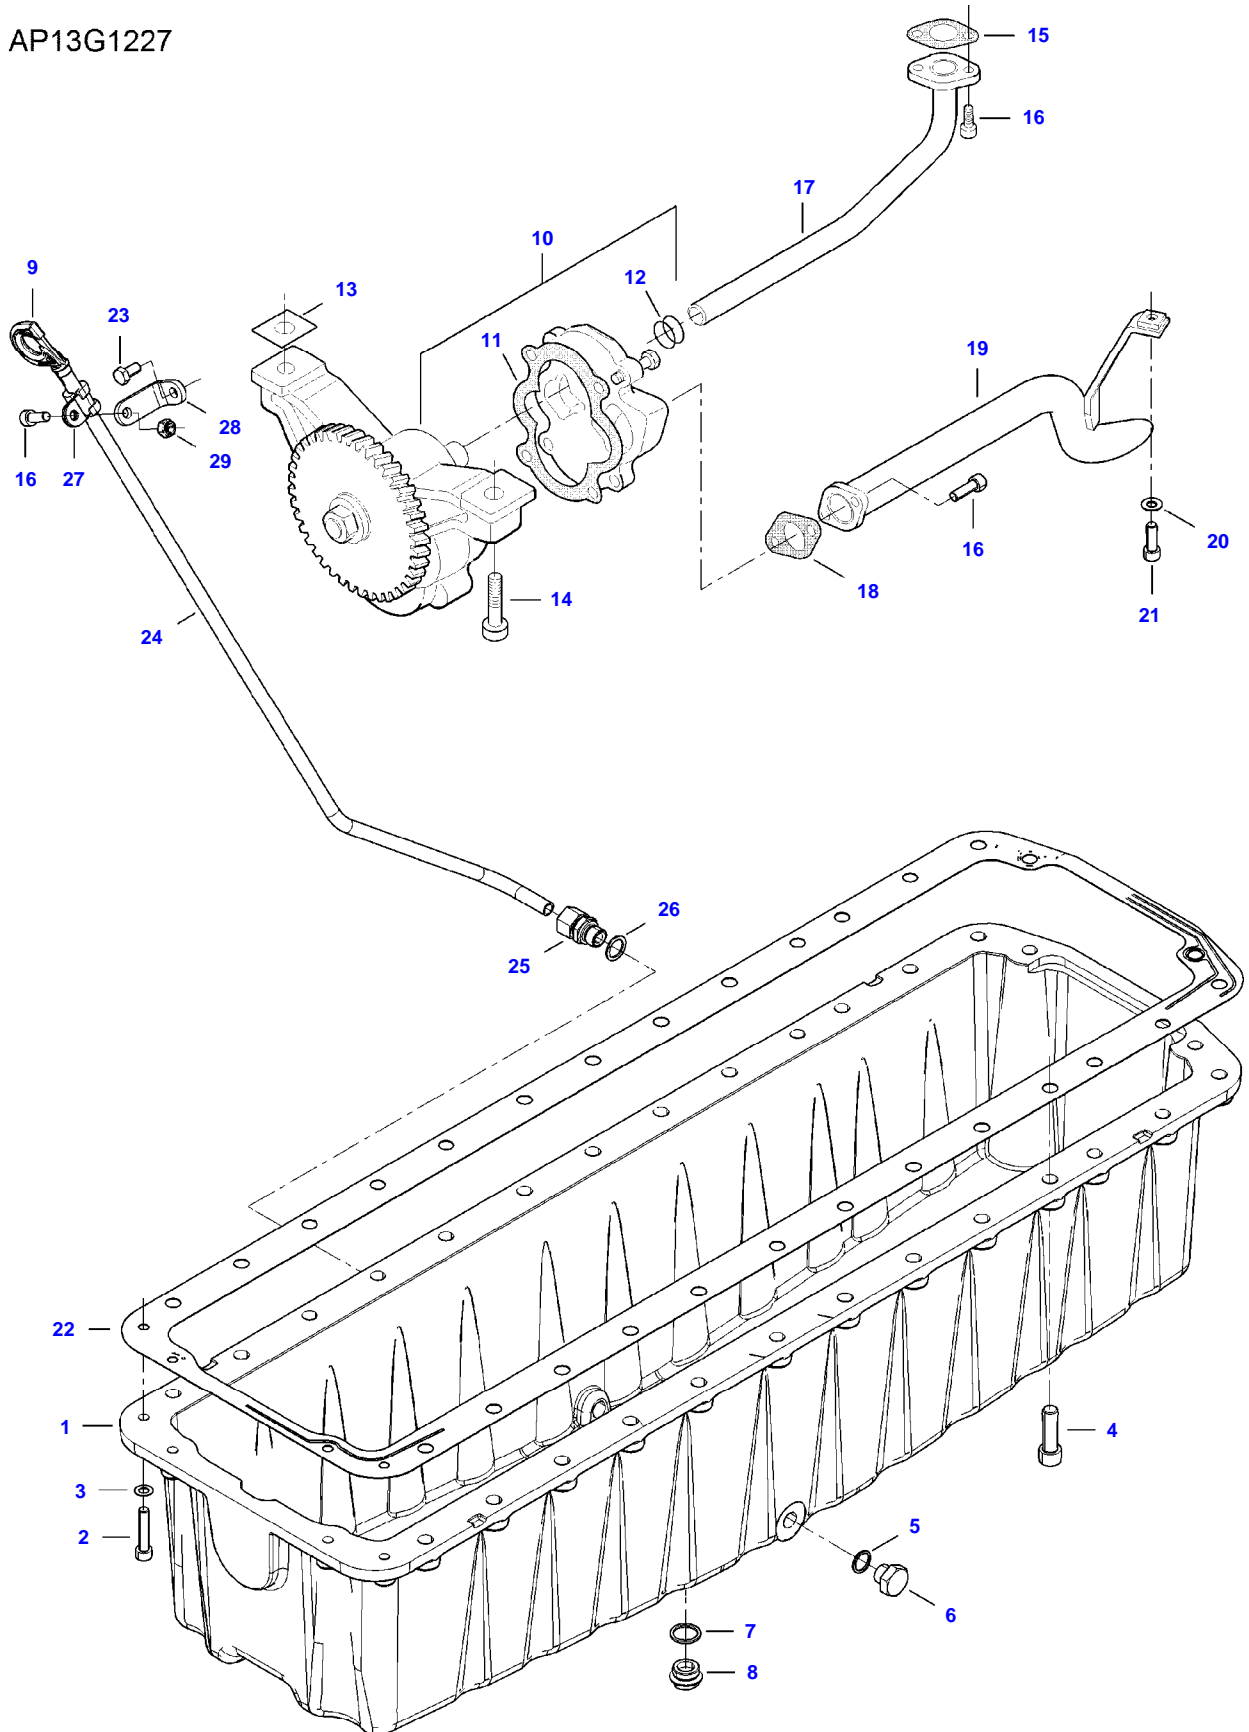

9490X (502000001-999 / 502400001-999 AL) COMBINE
AP13G1227

AP13G1227

OIL PUMP AND SUMP

Item	Part Number	Qty	Description Comments
1	V836884837	1	OIL SUMP
2	V581804650	4	HEX SOCKET SCREW
3	V500950800	4	SPRING WASHER
4	V581705450	28	HEX SOCKET SCREW
5	V615881620	2	SEALING WASHER [B]
6	V836655492	1	PLUG
7	V615882227	1	SEALING WASHER [B]
8	V640045022	1	PLUG
9	V836867888	1	DIPSTICK
10	V836874208	1	OIL PUMP
11	V836338188	1	GASKET (10) [B]
12	V614702230	2	O-RING (10) [B]
13	V836007871		SHIM AS REQUIRED, REFER TO WORKSHOP MANUAL
14	V581705050	2	HEX SOCKET SCREW
15	V836008449	1	GASKET [B]
16	V581804600	5	HEX SOCKET SCREW
17	V837074139	1	OIL PIPE
18	V836338201	1	GASKET [B]
19	V837070490	1	OIL PUMP SUCTION PIPE
20	V500950800	1	SPRING WASHER
21	V581704620	1	HEX SOCKET SCREW
22	V836873029	1	OIL SUMP GASKET [B]
23	V528801362	1	HEX CAP SCREW
24	V837084454	1	OIL DIPSTICK GUIDE PIPE
25	V641086012	1	STRAIGHT FITTING
26	V615881622	1	SEALING WASHER [B]
27	V602060612	1	RETAINER CLAMP
28	V837074686	1	SUPPORT
29	V510600802	1	NUT
			[B] INCLUDED IN COMPLETE ENGINE GASKET KIT 2