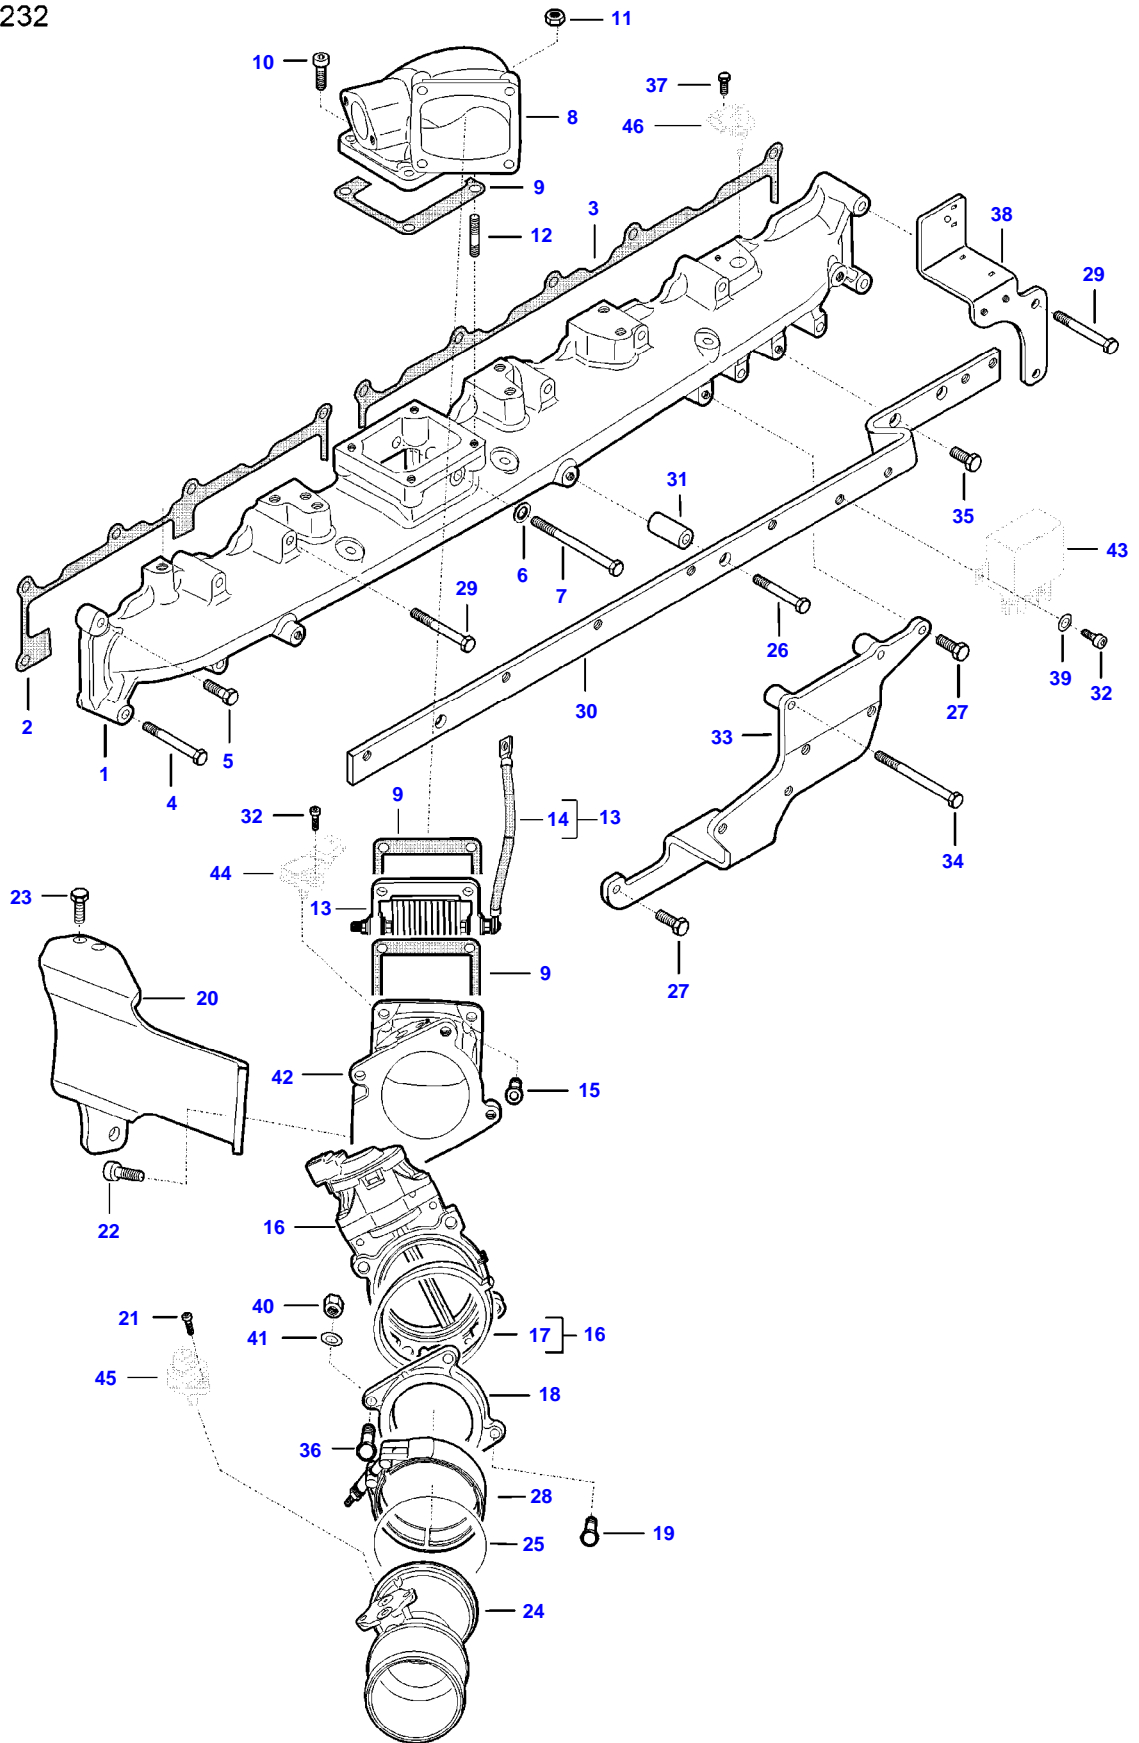

9490X (502000001-999 / 502400001-999 AL) COMBINE
AP7G1232

AP7G1232

INTAKE MANIFOLD

Item	Part Number	Qty	Description Comments
1	V837084570	1	INTAKE MANIFOLD
2	V837069009	1	INTAKE MANIFOLD GASKET [A]
3	V837070364	1	INTAKE MANIFOLD GASKET [A]
4	V529801470	12	HEX CAP SCREW
5	V528801410	1	HEX CAP SCREW
6	V836015967	1	SEALING WASHER [A]
7	V529801540	1	HEX CAP SCREW
8	V837074847	1	AIR PIPE
9	V837067345	3	GASKET [A]
10	V581804620	2	HEX SOCKET SCREW
11	V504800800	2	NUT
12	V546801380	2	STUD BOLT
13	V837067295	1	INTAKE AIR PREHEATER
14	ACP0427330	1	GROUND WIRE (13)
15	V581804702	4	HEX SOCKET SCREW
16	V837084452	1	THROTTLE FLAP
17	V837079849	2	GASKET (16) [A]
18	V837084711	1	AIR PIPE
19	V540801490	3	HEXAGON FLANGE BOLT
20	V837084643	1	BRACKET
21	V581804202	2	HEX SOCKET SCREW
22	V581805000	2	HEX SOCKET SCREW
23	V528801382	4	HEX CAP SCREW
24	V837084709	1	BOOST PIPE
25	V614708625	1	O-RING [A]
26	V529801450	2	HEX CAP SCREW
27	V528801382	2	HEX CAP SCREW
28	V837074814	1	V CLAMP
29	V529801480	3	HEX CAP SCREW
30	V837074227	1	BRACKET
31	V836136876	2	SPACER PIECE
32	V581804182	3	HEX SOCKET SCREW
33	V837074226	1	BRACKET
34	V529801530	2	HEX CAP SCREW
35	V528801362	1	HEX CAP SCREW
36	V540801510	1	HEXAGON FLANGE BOLT
37	V528801042	1	HEX CAP SCREW
38	V837084048	1	BRACKET
39	V500050642	2	WASHER
40	V510600802	1	NUT
41	V500150842	1	WASHER
42	V837084349	1	AIR PIPE
43		1	SEE PAGE 01-0021
44		1	SEE PAGE 01-0021
45		1	SEE PAGE 01-0021
46		1	SEE PAGE 01-0021 [A] INCLUDED IN CYLINDER HEAD GASKET KIT 1