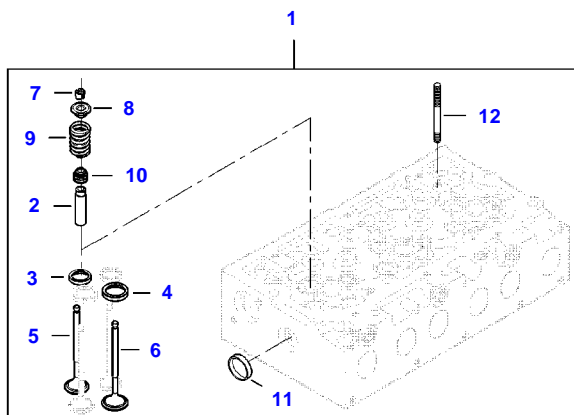

9490X (502000001-999 / 502400001-999 AL) COMBINE
AP6G2384

AP6G2384

CYLINDER HEAD

Item	Part Number	Qty	Description Comments	Technical Specification
1	V837073233	1	CYLINDER HEAD	
2	V837073174	12	VALVE GUIDE (1)	4V STD
3	V837064907	6	VALVE SEAT (1)	4V EXHAUST STD
4	V837064908	6	VALVE SEAT (1)	4V INTAKE STD
5	V837069002	6	EXHAUST VALVE (1)	
6	V837069003	6	INTAKE VALVE (1)	
7	V837064910	24	COTTER (1)	
8	V837069004	12	SPRING PLATE (1)	
9	V837069005	12	VALVE SPRING (1)	
10	V837073165	12	VALVE STEM GASKET (1) [A]	
11	V836647942	4	CUP PLUG (1)	
12	V546901900	2	STUD BOLT (1)	
13	V837084666	1	CYLINDER HEAD	
14	V837073174	16	VALVE GUIDE (13)	4V STD
15	V837064907	8	VALVE SEAT (13)	4V EXHAUST STD
16	V837064908	8	VALVE SEAT (13)	4V INTAKE STD
17	V837069002	8	EXHAUST VALVE (13)	
18	V837069003	8	INTAKE VALVE (13)	
19	V837064910	32	COTTER (13)	
20	V837069004	16	SPRING PLATE (13)	
21	V837069005	16	VALVE SPRING (13)	
22	V837073165	16	VALVE STEM GASKET (13) [A]	
23	V836647942	5	CUP PLUG (13)	
24	V640016045	1	CUP PLUG (13)	
25	V546801900	3	STUD BOLT (13)	
26	V837084523	1	CYLINDER HEAD GASKET [A]	
27	V837070291	1	CYLINDER HEAD GASKET [A]	
28	V837069025	32	CYLINDER HEAD BOLT	
29	V528801820	4	HEX CAP SCREW	
30	V836855348	1	CONNECTION FLANGE	
31	V836867752	1	GASKET [A]	
32	V836867567	2	LIFTING EYE EXTENSION	
33	V837073571	7	CYLINDER HEAD BOLT	
34	V640016045	1	CUP PLUG	
35	V836855350	1	BLOCK OFF PLATE	
36	V836867753	2	GASKET [A]	
37	V528801800	2	HEX CAP SCREW