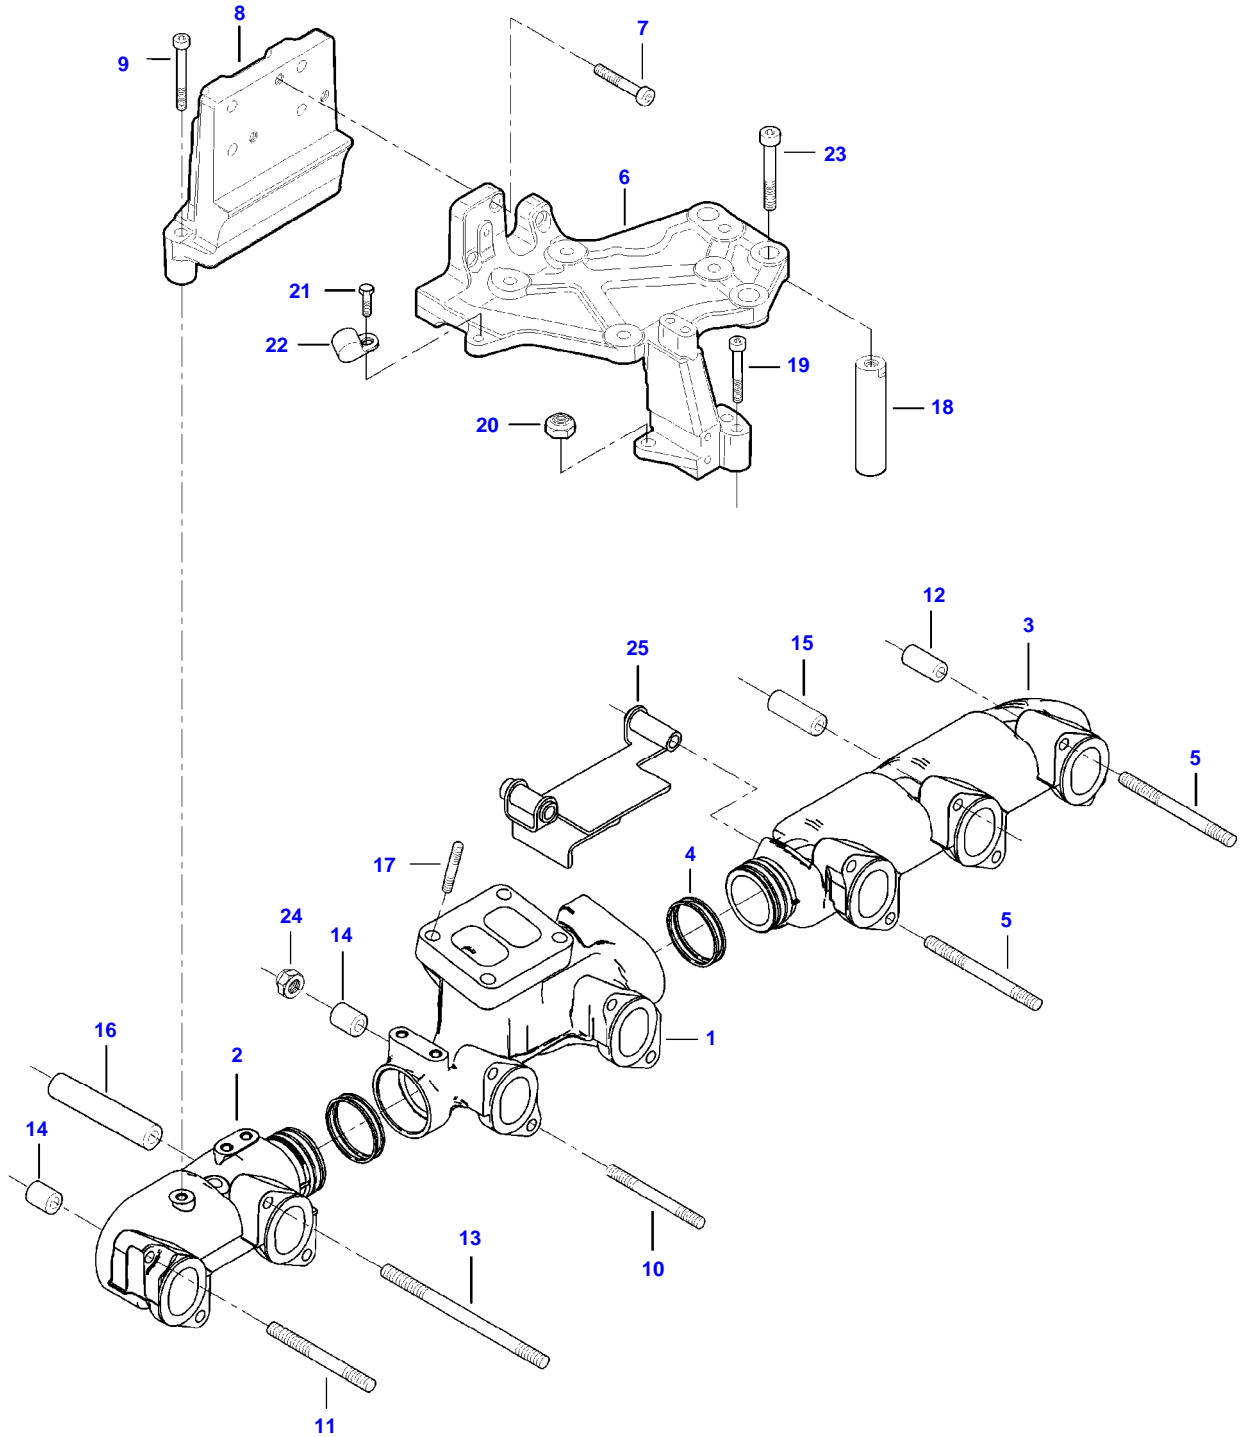

9490X (502000001-999 / 502400001-999 AL) COMBINE
AP8G1168

AP8G1168

EXHAUST MANIFOLD

Item	Part Number	Qty	Description Comments
1	V837084814	1	EXHAUST MANIFOLD
2	V837084815	1	EXHAUST MANIFOLD
3	V837084816	1	EXHAUST MANIFOLD
4	V837073503	4	SEALING RING [A]
5	V836859188	8	STUD BOLT
6	V837084630	1	BRACKET
7	V581705050	3	HEX SOCKET SCREW
8	V837084631	1	BRACKET
9	V581705100	3	HEX SOCKET SCREW
10	V546701900	1	STUD BOLT
11	V546801930	2	STUD BOLT
12	V836664012	2	SPACER PIECE
13	V836667960	3	STUD BOLT
14	V835346219	3	SPACER PIECE
15	V836664013	4	SPACER PIECE
16	V837073494	3	SPACER PIECE
17	V546701830	4	STUD BOLT
18	V836867567	3	LIFTING EYE EXTENSION
19	V581705080	2	HEX SOCKET SCREW
20	V504601200	1	NUT
21	V528801362	1	HEX CAP SCREW
22	V602074635	1	HOSE CLIP
23	V581705514	3	HEX SOCKET SCREW
24	V513601002	14	NUT
25	V837084744	1	HEATSHIELD [A] INCLUDED IN CYLINDER HEAD GASKET KIT 1