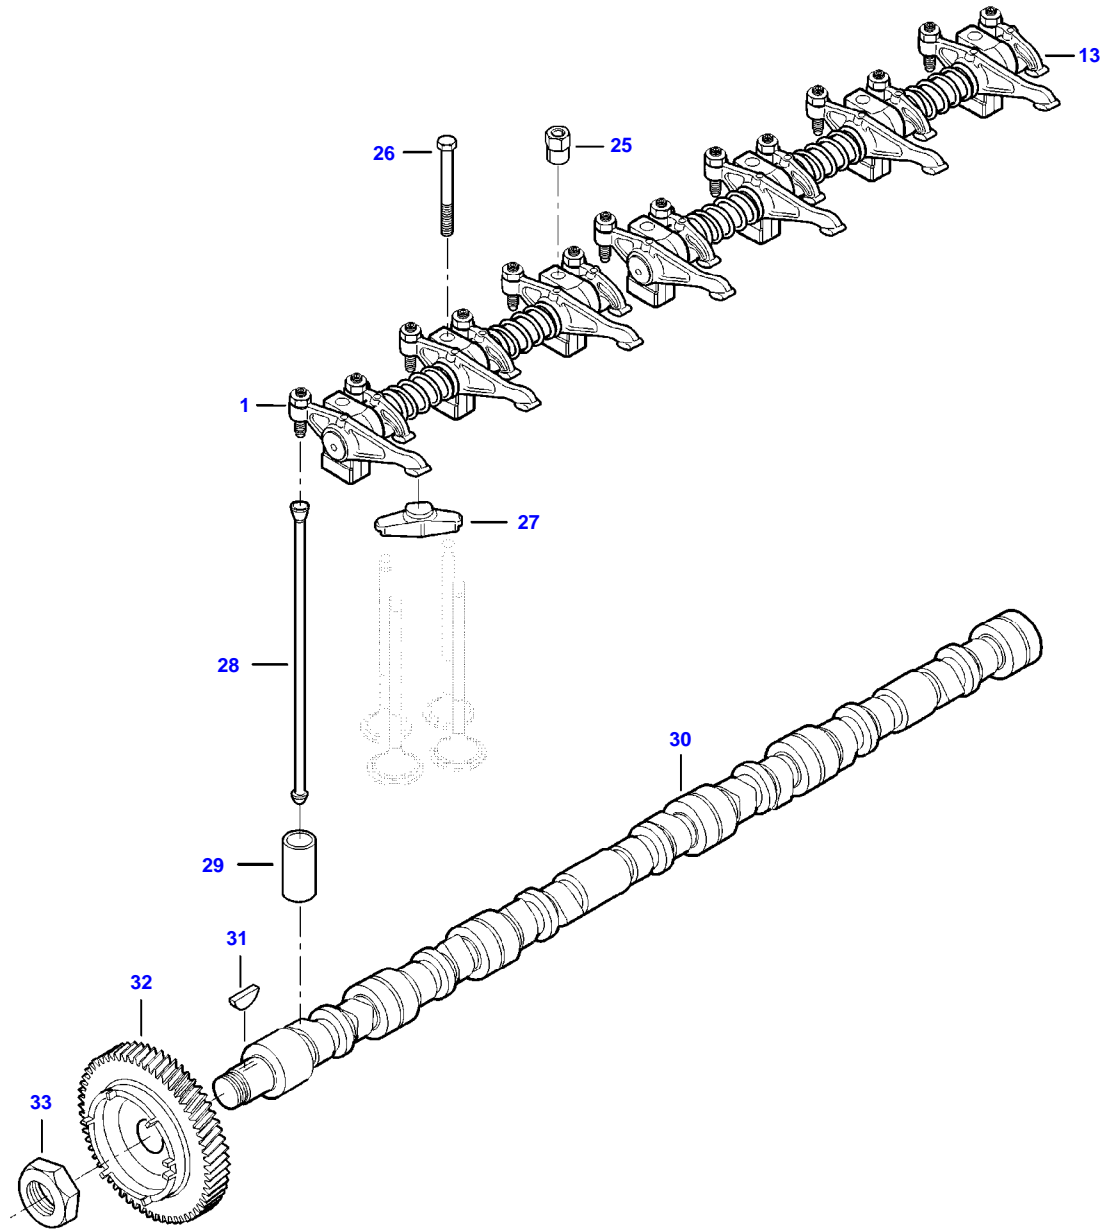

9490X (502000001-999 / 502400001-999 AL) COMBINE
AP5G2054

AP5G2054

CAMSHAFT AND VALVE MECHANISM

Item	Part Number	Qty	Description Comments	Technical Specification
1	V837069016	1	ROCKER SHAFT ASM	3-CYL 4V
2	V837069011	3	ROCKER ARM (1)	4V INTAKE
3	V512861000	3	NUT (1),(2)	
4	V837069023	3	VALVE ROCKER ADJUSTMENT SCREW (1),(2)	
5	V837069020	2	PLUG (1)	
6	V837069013	3	ROCKER ARM (1)	4V EXHAUST
7	V512861000	3	NUT (1),(6)	
8	V837069023	3	VALVE ROCKER ADJUSTMENT SCREW (1),(6)	
9	V837069018	1	ROCKER SHAFT BRACKET (1)	
10	V837069019	2	SPRING (1)	
11	V837069015	1	SHAFT (1)	
12	V837069017	2	ROCKER SHAFT BRACKET (1)	
13	V837070105	1	ROCKER SHAFT ASM	4-CYL 4V
14	V837069011	4	ROCKER ARM (13)	4V INTAKE
15	V512861000	4	NUT (13),(14)	
16	V837069023	4	VALVE ROCKER ADJUSTMENT SCREW (13),(14)	
17	V837069020	2	PLUG (13)	
18	V837069013	4	ROCKER ARM (13)	4V EXHAUST
19	V512861000	4	NUT (13),(18)	
20	V837069023	4	VALVE ROCKER ADJUSTMENT SCREW (13),(18)	
21	V837069017	3	ROCKER SHAFT BRACKET (13)	
22	V837069019	3	SPRING (13)	
23	V837070104	1	SHAFT (13)	
24	V837069018	1	ROCKER SHAFT BRACKET (13)	
25	V836655406	5	SLEEVE NUT	
26	V529801912	2	HEX CAP SCREW	
27	V837073089	14	VALVE BRIDGE	
28	V837084416	14	PUSH ROD	
29	V836014264	14	TAPPET	
30	V837073488	1	CAMSHAFT	
31	V603305760	1	WOODRUFF KEY	
32	V837073675	1	CAMSHAFT GEAR	
33	V837069085	1	NUT	