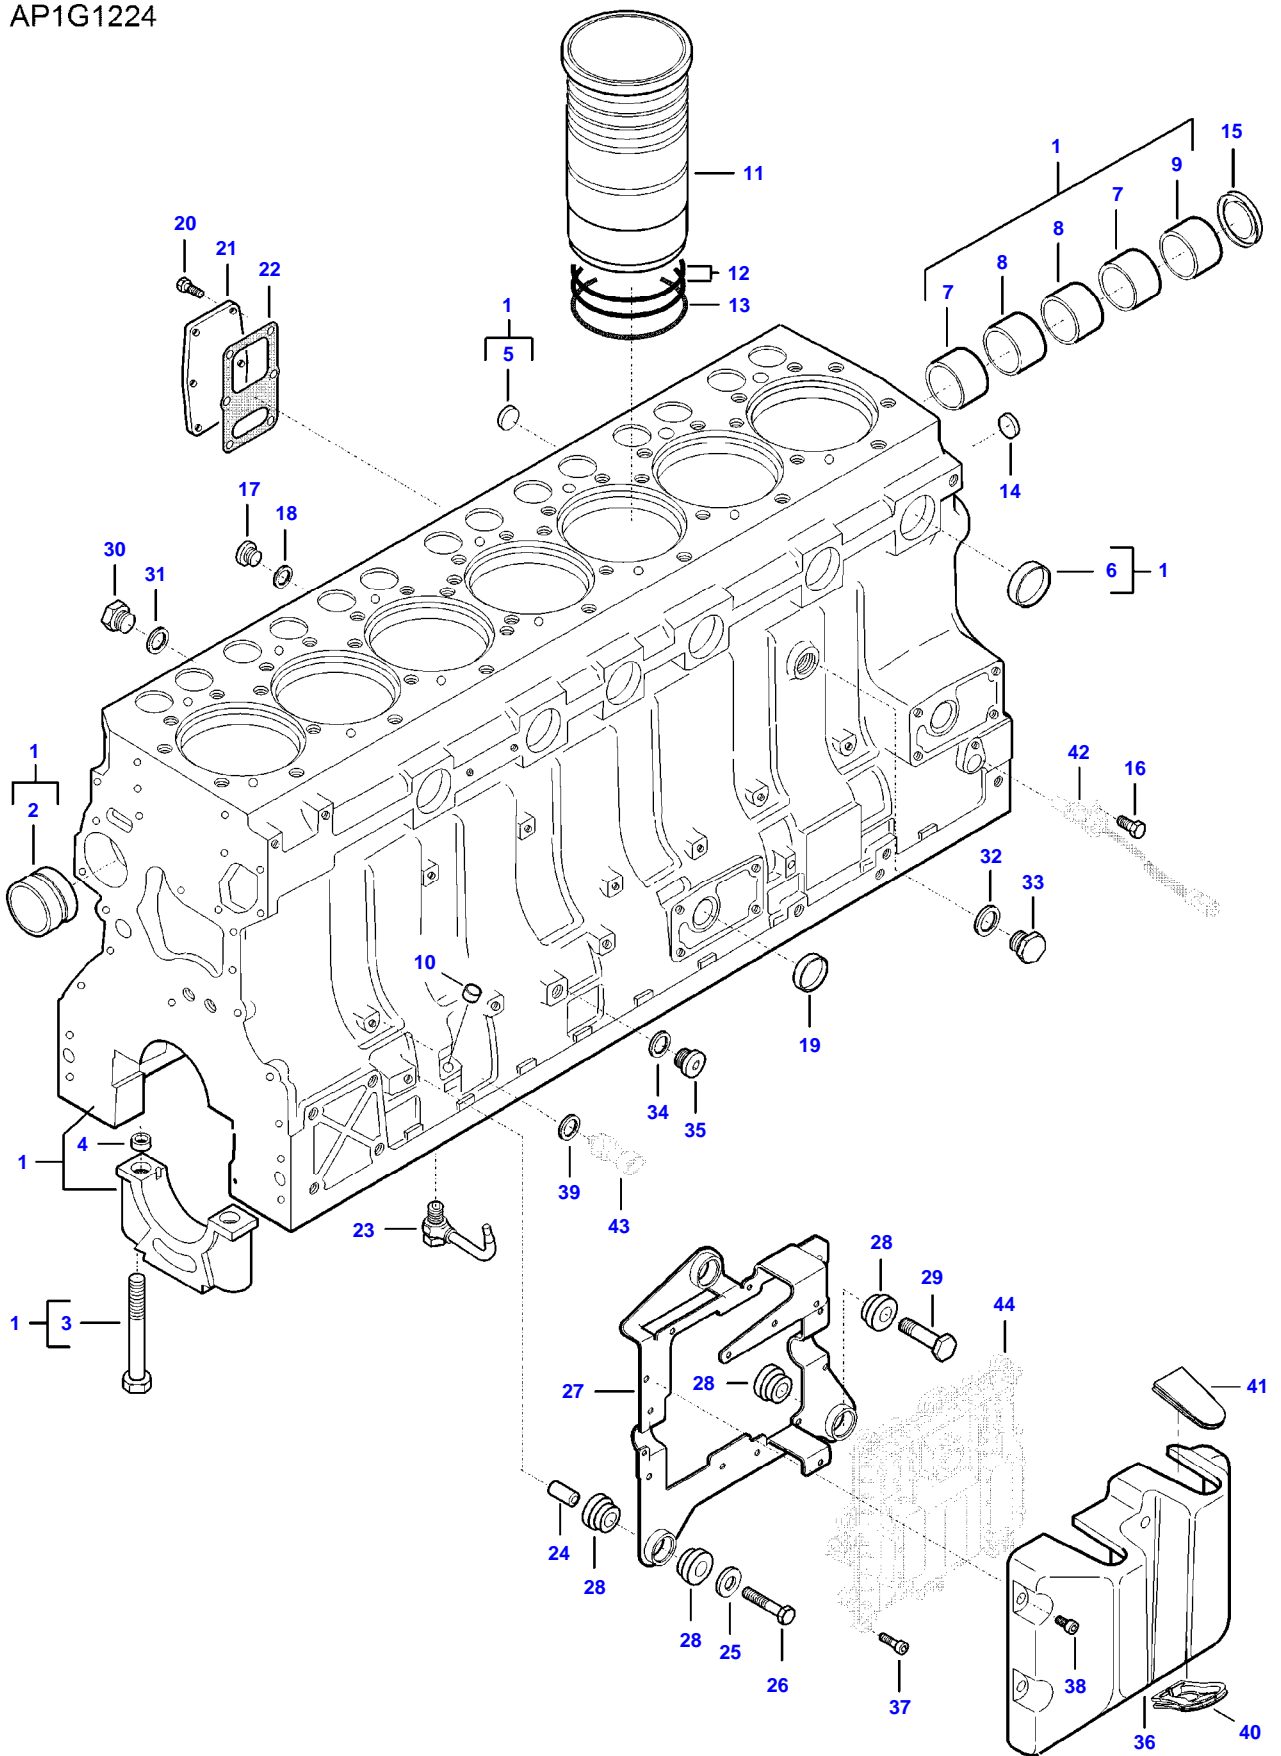

9490X (502000001-999 / 502400001-999 AL) COMBINE
AP1G1224

AP1G1224

CYLINDER BLOCK

Item	Part Number	Qty	Description Comments	Technical Specification
1	V837084173	1	CYLINDER BLOCK	98 AWF
2	V836866069	1	CAMSHAFT BEARING BUSH (1)	
3	V835329030	16	HEX CAP SCREW (1)	
4	V836214478	16	GUIDE SLEEVE (1)	
5	V640016020	2	CUP PLUG (1)	
6	V640016040	5	CUP PLUG (1)	
7	V836852460	2	CAMSHAFT BEARING BUSH (1)	
8	V836852459	2	CAMSHAFT BEARING BUSH (1)	
9	V836852461	1	CAMSHAFT BEARING BUSH (1)	
10	V640016012	1	CUP PLUG	
11	V836867048	7	LINER	
12	V836855446	14	CYLINDER LINER O-RING [B]	
13	V836855447	7	CYLINDER LINER O-RING [B]	
14	V640016016	2	CUP PLUG [B]	
15	V836852744	1	PLUG	
16	V528801362	1	HEX CAP SCREW	
17	V640325110	5	SCREW PLUG	
18	V615871014	5	SEALING WASHER [B]	
19	V640016035	1	CUP PLUG	
20	V528801380	6	HEX CAP SCREW	
21	V836846444	1	COVER	
22	V836322852	1	GASKET [B]	
23	V837074224	7	PISTON COOLING JET	
24	V836855626	2	SPACER	
25	V500750842	2	WASHER	
26	V529801430	2	HEX CAP SCREW	
27	V837084081	1	ECU BRACKET	
28	V837084129	6	DAMPER	
29	V837069056	1	HEX CAP SCREW	
30	V836119079	1	PLUG	
31	V615881620	1	SEALING WASHER [B]	
32	V615881824	1	SEALING WASHER [B]	
33	V836019756	1	PLUG	
34	V615881420	1	SEALING WASHER [B]	
35	V640325014	1	PLUG	
36	V837084080	1	COVER	
37	V581804222	8	HEX SOCKET SCREW	
38	V581804182	5	HEX SOCKET SCREW	
39	V615871016	1	SEALING WASHER [B]	
40	V837084661	1	SHIELD	
41	V837084136	2	SHIELD	
42		1	SEE PAGE 01-0021	
43		1	SEE PAGE 01-0021	
44		1	SEE PAGE 01-0021	