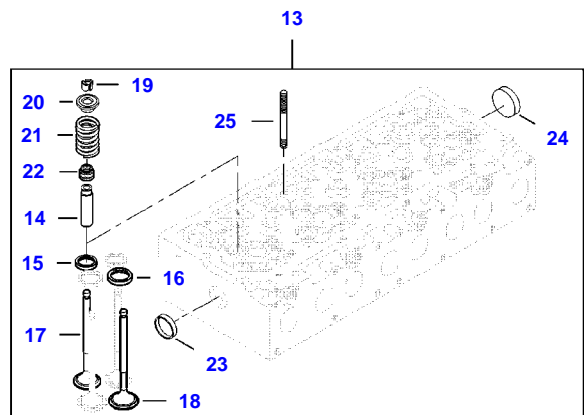

9490X (502000001-999 / 502400001-999 AL) COMBINE
AP6G2384

AP6G2384

CYLINDER HEAD

Item	Part Number	Qty	Description Comments	Technical Specification
1	V837073233	1	CYLINDER HEAD	
2	V837073174	12	VALVE GUIDE (1)	4V STD
3	V837064907	6	VALVE SEAT (1)	4V EXHAUST STD
4	V837064908	6	VALVE SEAT (1)	4V INTAKE STD
5	V837069002	6	EXHAUST VALVE (1)	
6	V837069003	6	INTAKE VALVE (1)	
7	V837064910	24	COTTER (1)	
8	V837069004	12	SPRING PLATE (1)	
9	V837069005	12	VALVE SPRING (1)	
10	V837073165	12	VALVE STEM GASKET (1) [A]	
11	V836647942	4	CUP PLUG (1)	
12	V546901900	2	STUD BOLT (1)	
13	V837084666	1	CYLINDER HEAD	
14	V837073174	16	VALVE GUIDE (13)	4V STD
15	V837064907	8	VALVE SEAT (13)	4V EXHAUST STD
16	V837064908	8	VALVE SEAT (13)	4V INTAKE STD
17	V837069002	8	EXHAUST VALVE (13)	
18	V837069003	8	INTAKE VALVE (13)	
19	V837064910	32	COTTER (13)	
20	V837069004	16	SPRING PLATE (13)	
21	V837069005	16	VALVE SPRING (13)	
22	V837073165	16	VALVE STEM GASKET (13) [A]	
23	V836647942	5	CUP PLUG (13)	
24	V640016045	1	CUP PLUG (13)	
25	V546801900	3	STUD BOLT (13)	
26	V837084523	1	CYLINDER HEAD GASKET [A]	
27	V837070291	1	CYLINDER HEAD GASKET [A]	
28	V837069025	32	CYLINDER HEAD BOLT	
29	V528801820	4	HEX CAP SCREW	
30	V836855348	1	CONNECTION FLANGE	
31	V836867752	1	GASKET [A]	
32	V836867567	2	LIFTING EYE EXTENSION	
33	V837073571	7	CYLINDER HEAD BOLT	
34	V640016045	1	CUP PLUG	
35	V836855350	1	BLOCK OFF PLATE	
36	V836867753	2	GASKET [A]	
37	V528801800	2	HEX CAP SCREW