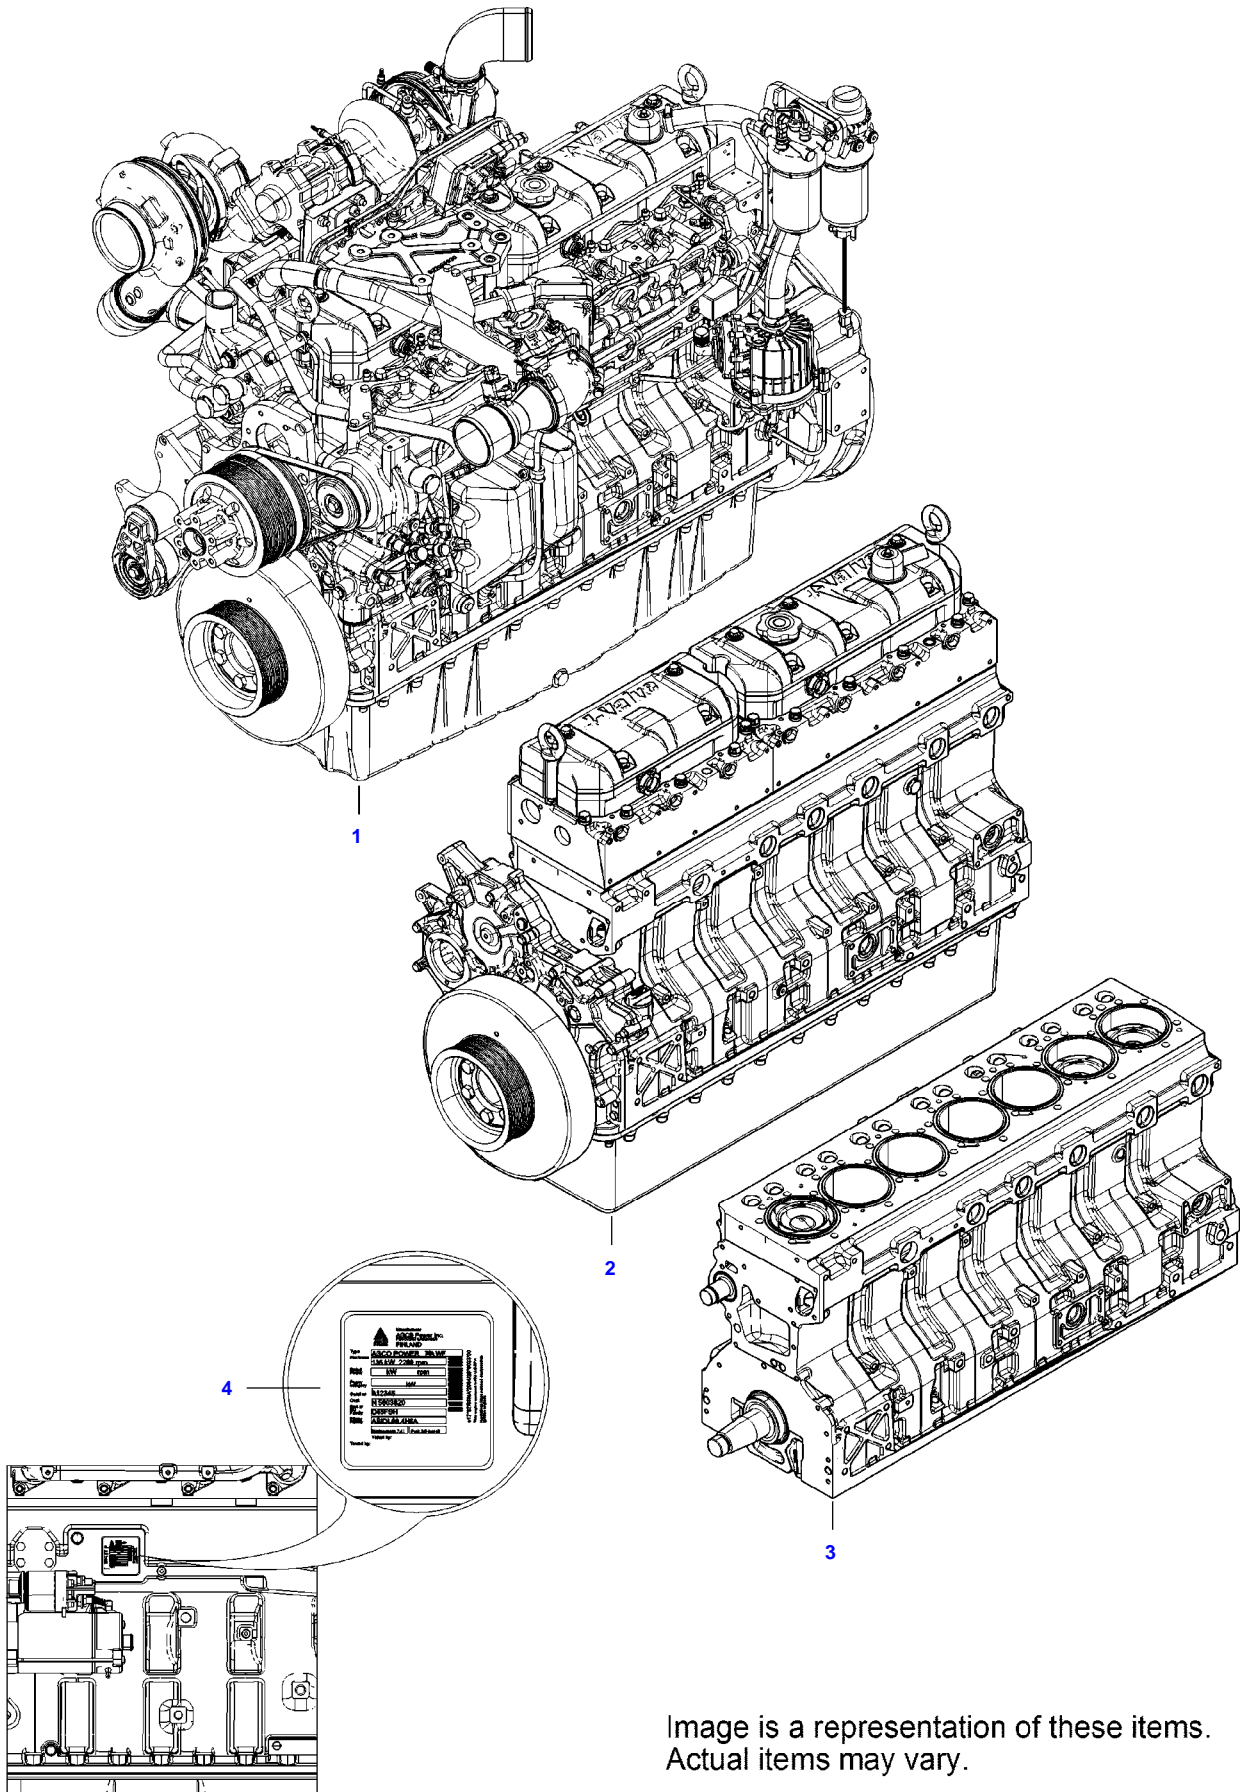

Page Number	Page Title	Page Reference
01-0001	ENGINE ASSEMBLIES - ENGINE SERIAL NUMBER RANGE A55788-A64773	1MDL1716772
01-0002	CYLINDER BLOCK	1MDL1709191
01-0003	TIMING GEARS AND HOUSING	1MDL1709241
01-0004	FLYWHEEL AND HOUSING	1MDL2200495
01-0005	CRANKSHAFT AND PISTONS	1MDL2200518
01-0006	CAMSHAFT AND VALVE MECHANISM	1MDL2200520
01-0007	CYLINDER HEAD	1MDL2200552
01-0008	VALVE ROCKER COVER	1MDL2200553
01-0009	INTAKE MANIFOLD	1MDL1709242
01-0010	EXHAUST MANIFOLD	1MDL2200867
01-0011	HIGH PRESSURE TURBOCHARGER	1MDL1709197
01-0012	LOW PRESSURE TURBOCHARGER AND ICAC	1MDL1709198
01-0013	EXHAUST GAS RECIRCULATION (EGR)	1MDL2200897
01-0014	OIL PUMP AND SUMP	1MDL1709256
01-0015	OIL COOLER AND FILTER	1MDL2200950
01-0016	CLOSED CRANKCASE VENTILATION (CCV)	1MDL2200951
01-0017	COOLANT PIPING	1MDL2200952
01-0018	COOLANT PUMP AND THERMOSTAT	1MDL2201257
01-0019	FUEL INJECTION SYSTEM	1MDL2201258
01-0020	FUEL FILTERS	1MDL2201259
01-0021	ELECTRONIC ENGINE MANAGEMENT	1MDL2201262
01-0022	ALTERNATOR	1MDL1709243
01-0023	STARTER MOTOR	1MDL2201277
01-0024	FAN DRIVE	1MDL1709244
01-0025	EXHAUST AFTERTREATMENT	1MDL2201326
01-0026	ENGINE OVERHAUL PARTS	1MDL2201337
01-0027	SPECIAL OVERHAUL PARTS	1MDL1709264