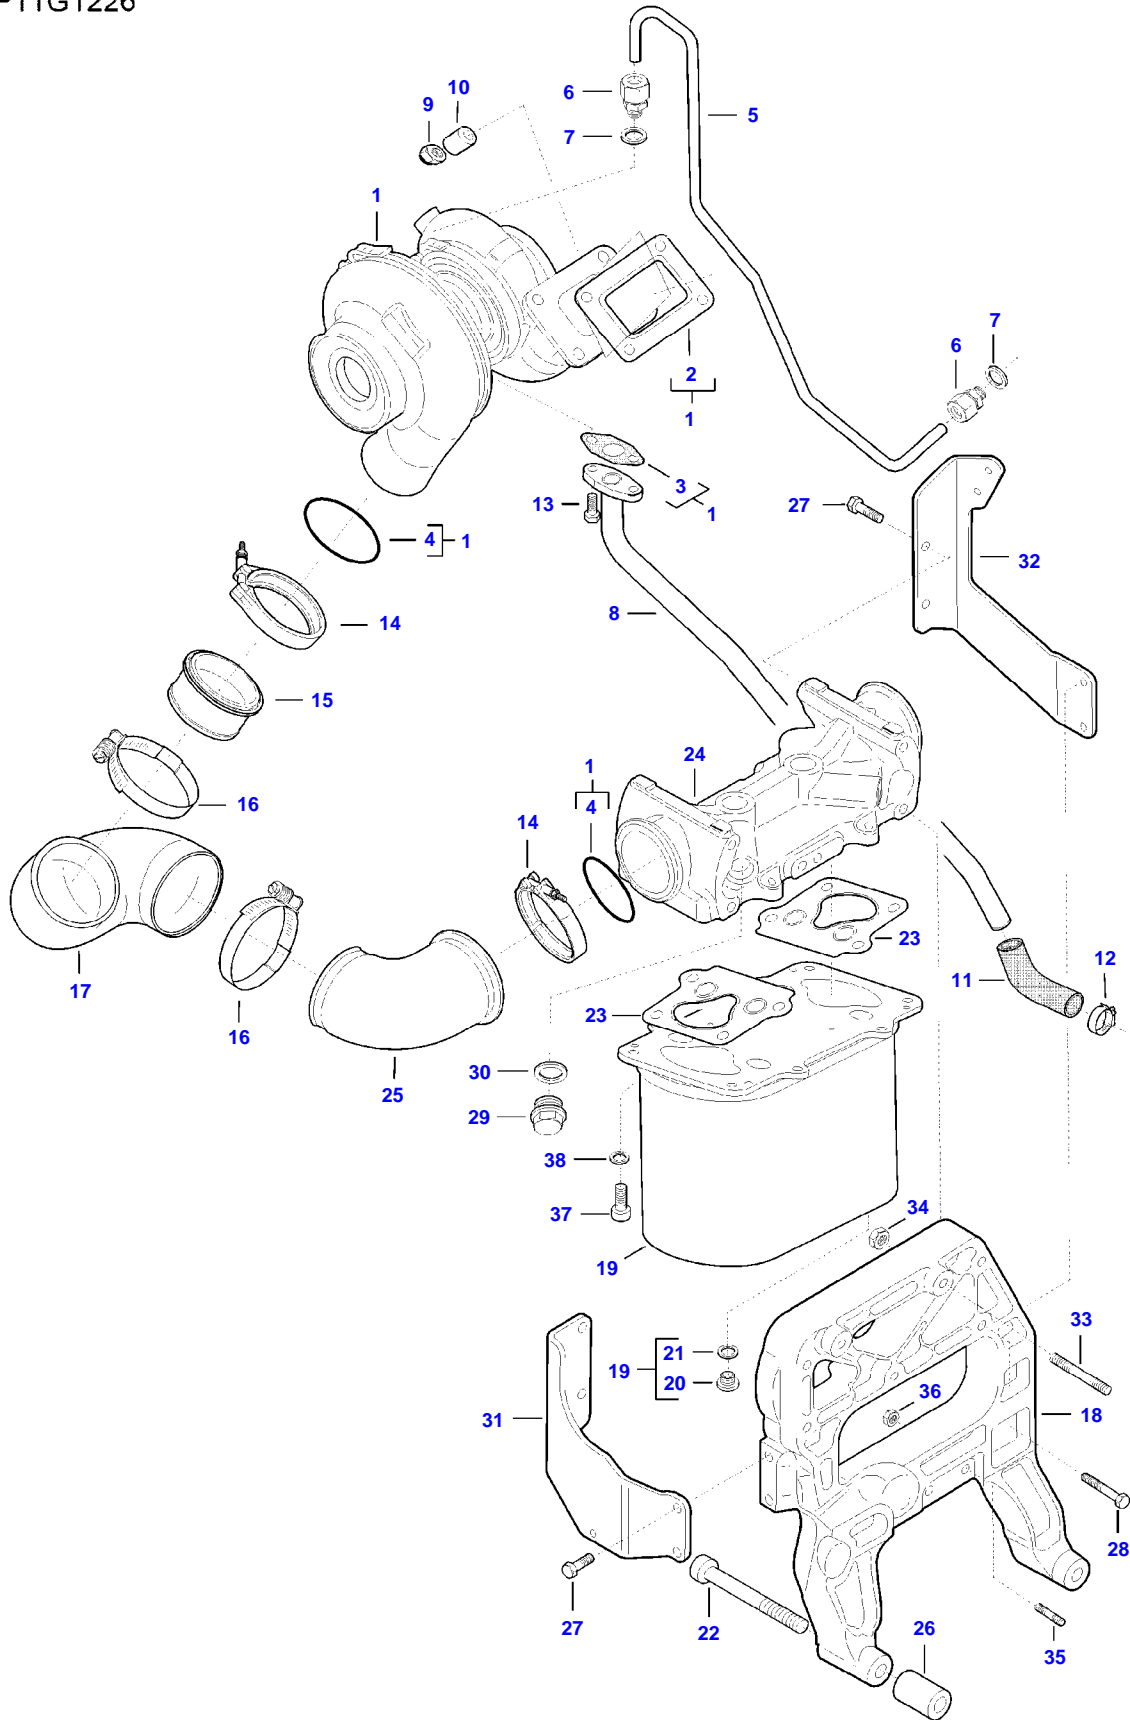

9490X (502000001-999 / 502400001-999 AL) COMBINE
AP11G1226

AP11G1226

Item	Part Number	Qty	Description Comments
1	V837079846	1	KIT, TURBOCHARGR
2	V836884072	1	GASKET (1) [A]
3	V836324580	1	GASKET (1) [A][C]
4	V614707625	2	O-RING (1) [A][C]
5	V837084057	1	TURBOCHARGER LUBRICATION OIL PIPE
6	V641086010	2	STRAIGHT FITTING
7	V615881420	2	SEALING WASHER [A]
8	V837084058	1	TURBOCHARGER LUBRICATION OIL PIPE
9	V513601002	4	NUT
10	V837070337	4	SPACER PIECE
11	V837084406	1	RUBBER ELBOW
12	V602088532	2	HOSE CLIP
13	V528801380	2	HEX CAP SCREW
14	V837074813	2	V CLAMP
15	V837084034	1	HOSE ADAPTER
16	V602084770	2	HOSE CLIP
17	V837084428	1	AIR PIPE
18	V837084458	1	BRACKET
19	V837084506	1	CHARGE AIR COOLER
20	V640305012	1	PLUG (19)
21	V615881216	2	SEALING WASHER INCLUDED IN GASKET KIT 1 (19)
22	V581705990	2	HEX SOCKET SCREW
23	V837084507	2	GASKET [A]
24	V837084477	1	HOUSING
25	V837084445	1	AIR PIPE
26	V836859130	2	SPACER PIECE
27	V528801402	8	HEX CAP SCREW
28	V529801480	5	HEX CAP SCREW
29	V640045126	4	PLUG
30	V615892631	4	SEALING WASHER [A]
31	V837084460	1	SUPPORT
32	V837084729	1	BRACKET
33	V546801900	2	STUD BOLT
34	V504801000	2	NUT
35	V546801410	2	STUD BOLT
36	V504800800	2	NUT
37	V581804622	8	HEX SOCKET SCREW
38	V500050842	8	WASHER [A] INCLUDED IN CYLINDER HEAD GASKET KIT 1 [C] INCLUDED IN VALVE ADJUSTING GASKET KIT 3