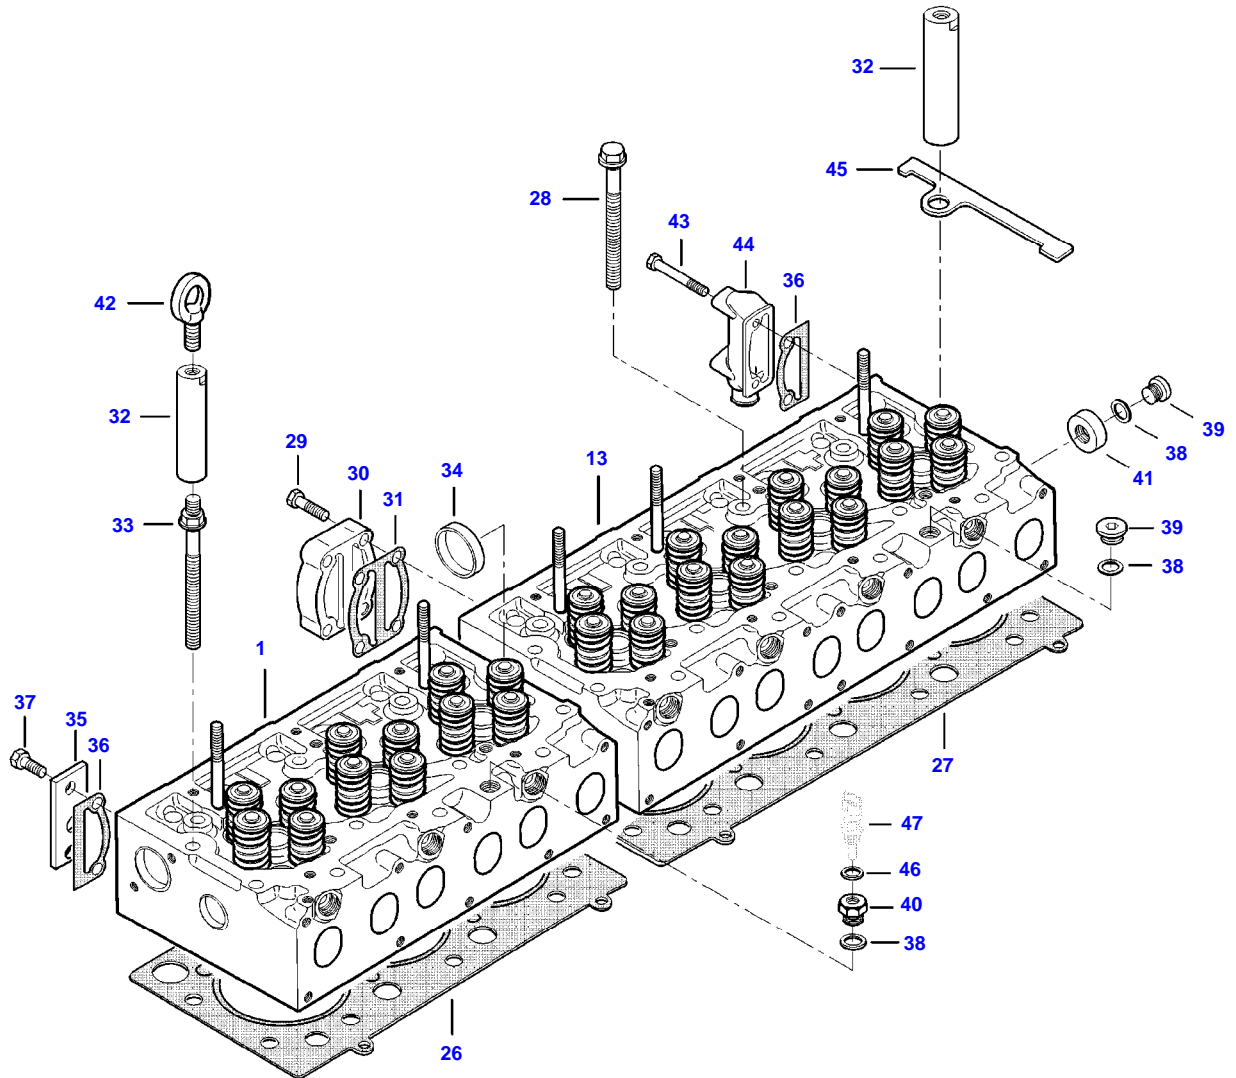

9490X (502000001-999 / 502400001-999 AL) COMBINE
AP6G2384

AP6G2384

CYLINDER HEAD

Item	Part Number	Qty	Description Comments	Technical Specification
1	V837073233	1	CYLINDER HEAD	
2	V837073174	12	VALVE GUIDE (1)	4V STD
3	V837064907	6	VALVE SEAT (1)	4V EXHAUST STD
4	V837064908	6	VALVE SEAT (1)	4V INTAKE STD
5	V837069002	6	EXHAUST VALVE (1)	
6	V837069003	6	INTAKE VALVE (1)	
7	V837064910	24	COTTER (1)	
8	V837069004	12	SPRING PLATE (1)	
9	V837069005	12	VALVE SPRING (1)	
10	V837073165	12	VALVE STEM GASKET (1) [A]	
11	V836647942	4	CUP PLUG (1)	
12	V546901900	2	STUD BOLT (1)	
13	V837084666	1	CYLINDER HEAD	
14	V837073174	16	VALVE GUIDE (13)	4V STD
15	V837064907	8	VALVE SEAT (13)	4V EXHAUST STD
16	V837064908	8	VALVE SEAT (13)	4V INTAKE STD
17	V837069002	8	EXHAUST VALVE (13)	
18	V837069003	8	INTAKE VALVE (13)	
19	V837064910	32	COTTER (13)	
20	V837069004	16	SPRING PLATE (13)	
21	V837069005	16	VALVE SPRING (13)	
22	V837073165	16	VALVE STEM GASKET (13) [A]	
23	V836647942	5	CUP PLUG (13)	
24	V640016045	1	CUP PLUG (13)	
25	V546801900	3	STUD BOLT (13)	
26	V837084523	1	CYLINDER HEAD GASKET [A]	
27	V837070291	1	CYLINDER HEAD GASKET [A]	
28	V837069025	32	CYLINDER HEAD BOLT	
29	V528801820	4	HEX CAP SCREW	
30	V836855348	1	CONNECTION FLANGE	
31	V836867752	1	GASKET [A]	
32	V836867567	2	LIFTING EYE EXTENSION	
33	V837073571	7	CYLINDER HEAD BOLT	
34	V640016045	1	CUP PLUG	
35	V836855350	1	BLOCK OFF PLATE	
36	V836867753	2	GASKET [A]	
37	V528801800	2	HEX CAP SCREW