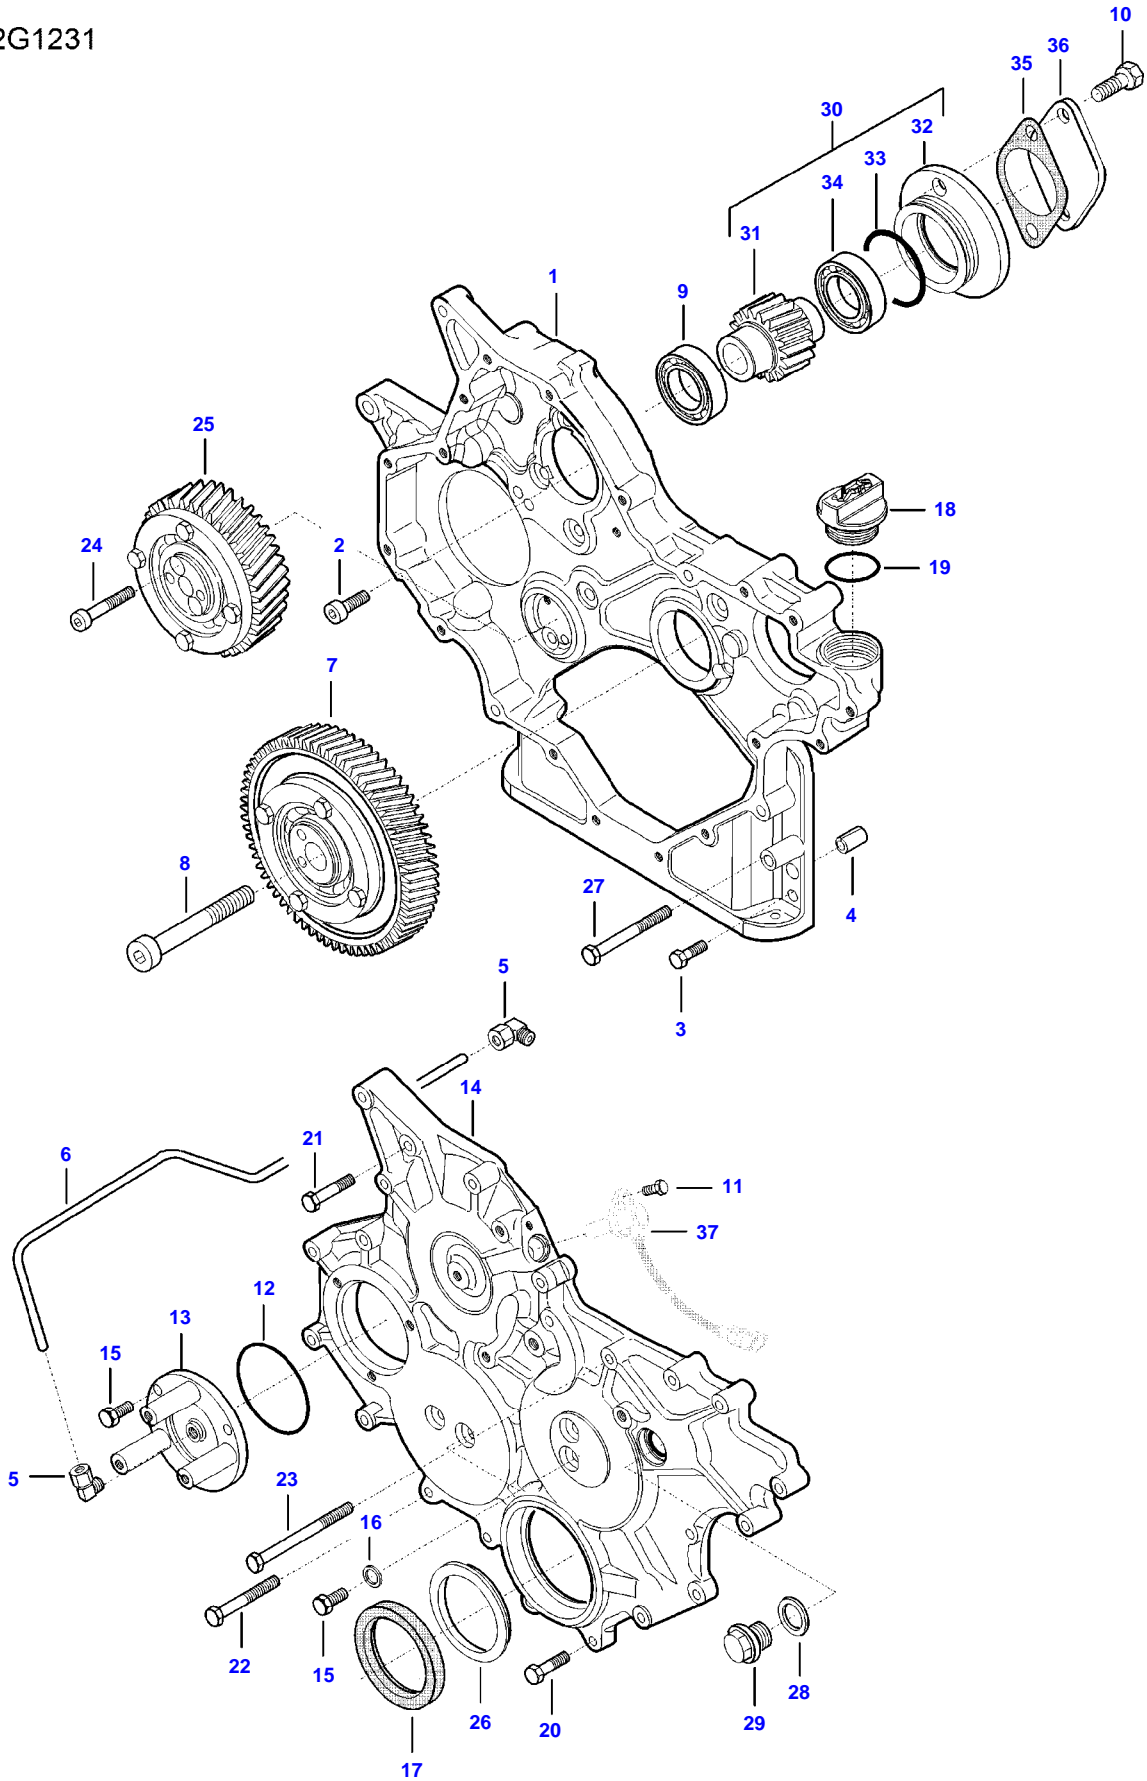

9490X (502000001-999 / 502400001-999 AL) COMBINE
AP2G1231

AP2G1231

TIMING GEARS AND HOUSING

Item	Part Number	Qty	Description Comments
1	V837074712	1	TIMING GEAR CASE
2	V581804602	10	HEX SOCKET SCREW
3	V528801400	2	HEX CAP SCREW
4	V598359850	2	PIN
5	V641166006	2	ELBOW FITTING
6	V836867775	1	OIL PIPE
7	V837073583	1	IDLER GEAR
8	V581705910	1	HEX SOCKET SCREW
9	V610060096	1	BALL BEARING
10	V528802602	2	HEX CAP SCREW
11	V528801062	1	HEX CAP SCREW
12	V614606825	1	O-RING [B]
13	V837073524	1	BRACKET
14	V837074715	1	GEAR HOUSING FRONT COVER
15	V528801380	7	HEX CAP SCREW
16	V615870814	4	SEALING WASHER [B]
17	V837084867	1	CRANKSHAFT SEAL [B]
18	V837081106	1	OIL FILLER CAP
19	V614603540	1	O-RING [B]
20	V528801410	5	HEX CAP SCREW
21	V529801440	14	HEX CAP SCREW
22	V529801510	2	HEX CAP SCREW
23	V529801540	1	HEX CAP SCREW
24	V580704670	2	HEX SOCKET SCREW
25	V837073256	1	IDLER GEAR
26	V836873075	1	SHIELD
27	V529801470	1	HEX CAP SCREW
28	V615882227	1	SEALING WASHER [B]
29	V640045022	1	PLUG
30	V837070137	1	DRIVE
31	V837070005	1	HYDRAULIC PUMP GEAR WHEEL (30)
32	V836855651	1	FLANGE (30)
33	V614609430	1	O-RING (30) [B]
34	V610060096	1	BALL BEARING (30)
35	V836864459	1	GASKET
36	V836864458	1	COVER
37		1	

SEE PAGE 01-0021

[B] INCLUDED IN COMPLETE ENGINE GASKET KIT 2