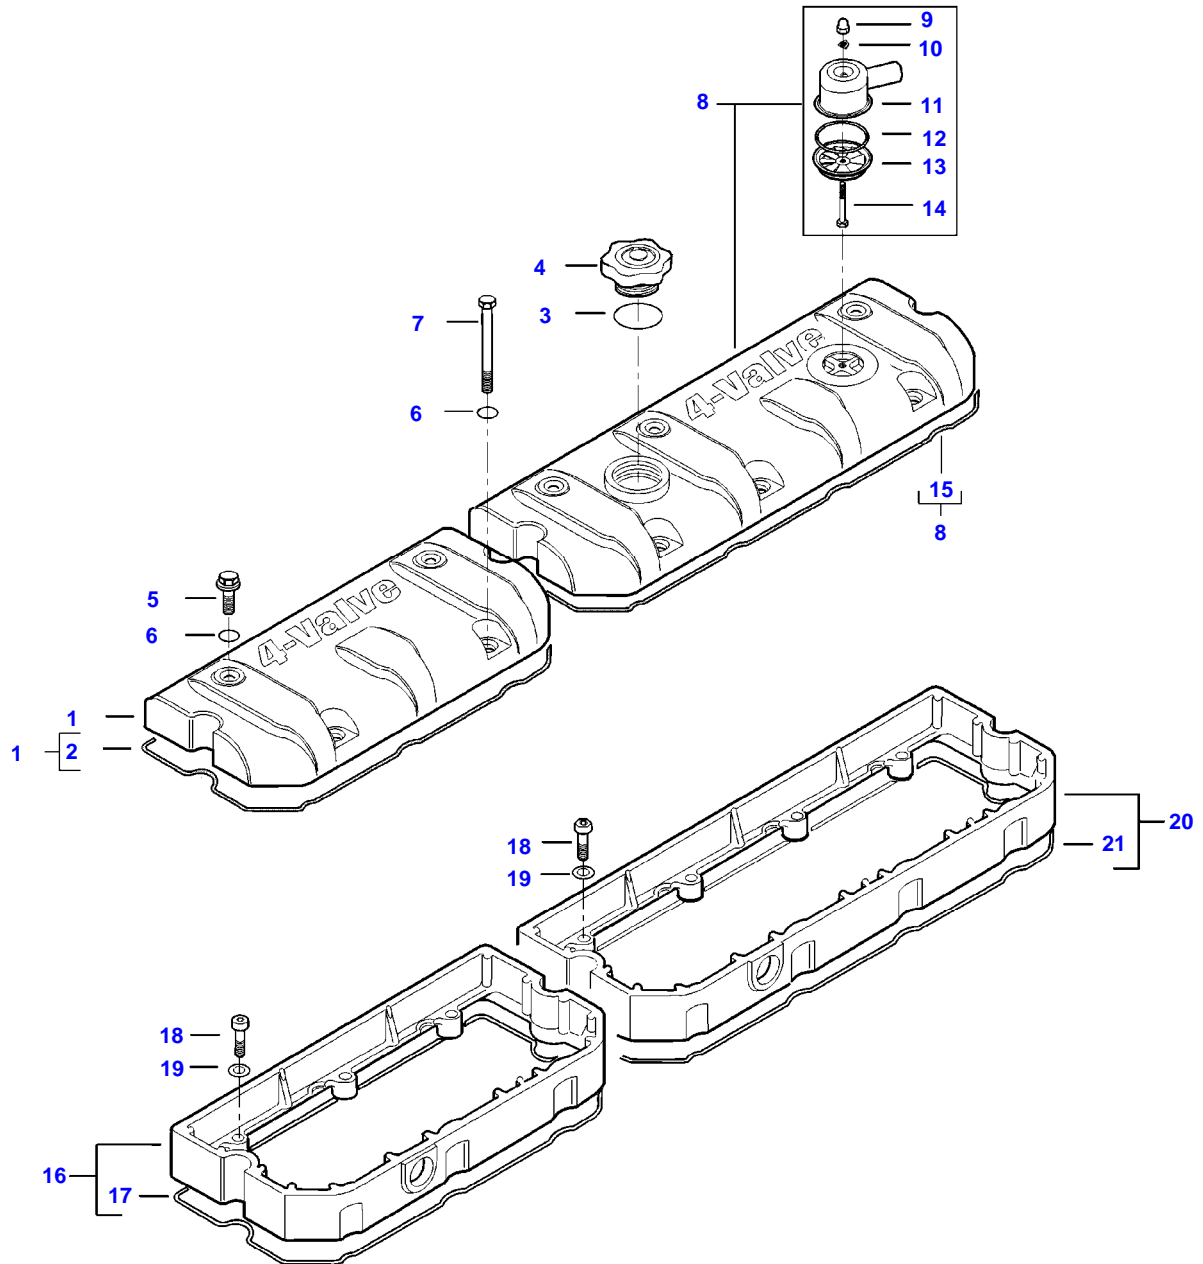

9490X (502000001-999 / 502400001-999 AL) COMBINE
AP35G2050

AP35G2050

VALVE ROCKER COVER

Item	Part Number	Qty	Description Comments
1	V837084117	1	VALVE ROCKER COVER
2	V837067881	1	VALVE ROCKER COVER GASKET (1) [A][C]
3	V614704850	1	O-RING [A]
4	V836659968	1	OIL FILLER CAP
5	V540801780	5	HEXAGON FLANGE BOLT
6	V614901030	10	O-RING [A][C]
7	V540801910	5	HEXAGON FLANGE BOLT
8	V837084226	1	VALVE ROCKER COVER
9	V519600602	1	NUT (8)
10	V836667508	1	SEALING WASHER (8)
11	V837070442	1	BREATHER CAP (8)
12	V836667459	1	GASKET (8)
13	V837070443	1	BREATHER (8)
14	V528801172	1	HEX CAP SCREW (8)
15	V837070128	1	VALVE ROCKER COVER GASKET (8) [A][C]
16	V837084220	1	VALVE ROCKER COVER FRAME
17	V837067881	1	VALVE ROCKER COVER GASKET (16) [A]
18	V581804630	7	HEX SOCKET SCREW
19	V500950800	7	SPRING WASHER
20	V837084224	1	VALVE ROCKER COVER FRAME
21	V837070128	1	VALVE ROCKER COVER GASKET (20) [A]

[A] INCLUDED IN CYLINDER HEAD GASKET KIT 1
[C] INCLUDED IN VALVE ADJUSTING GASKET KIT 3