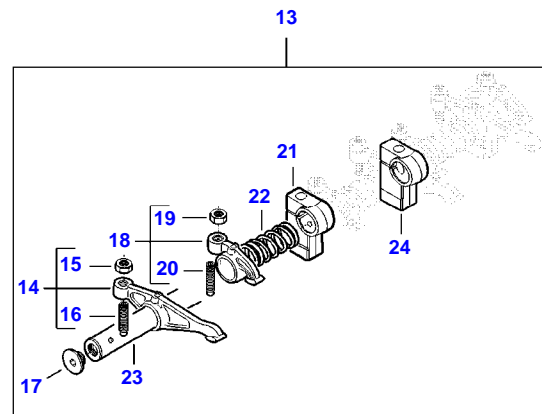

9490X (502000001-999 / 502400001-999 AL) COMBINE
AP5G2054

AP5G2054

CAMSHAFT AND VALVE MECHANISM

Item	Part Number	Qty	Description Comments	Technical Specification
1	V837069016	1	ROCKER SHAFT ASM	3-CYL 4V
2	V837069011	3	ROCKER ARM (1)	4V INTAKE
3	V512861000	3	NUT (1),(2)	
4	V837069023	3	VALVE ROCKER ADJUSTMENT SCREW (1),(2)	
5	V837069020	2	PLUG (1)	
6	V837069013	3	ROCKER ARM (1)	4V EXHAUST
7	V512861000	3	NUT (1),(6)	
8	V837069023	3	VALVE ROCKER ADJUSTMENT SCREW (1),(6)	
9	V837069018	1	ROCKER SHAFT BRACKET (1)	
10	V837069019	2	SPRING (1)	
11	V837069015	1	SHAFT (1)	
12	V837069017	2	ROCKER SHAFT BRACKET (1)	
13	V837070105	1	ROCKER SHAFT ASM	4-CYL 4V
14	V837069011	4	ROCKER ARM (13)	4V INTAKE
15	V512861000	4	NUT (13),(14)	
16	V837069023	4	VALVE ROCKER ADJUSTMENT SCREW (13),(14)	
17	V837069020	2	PLUG (13)	
18	V837069013	4	ROCKER ARM (13)	4V EXHAUST
19	V512861000	4	NUT (13),(18)	
20	V837069023	4	VALVE ROCKER ADJUSTMENT SCREW (13),(18)	
21	V837069017	3	ROCKER SHAFT BRACKET (13)	
22	V837069019	3	SPRING (13)	
23	V837070104	1	SHAFT (13)	
24	V837069018	1	ROCKER SHAFT BRACKET (13)	
25	V836655406	5	SLEEVE NUT	
26	V529801912	2	HEX CAP SCREW	
27	V837073089	14	VALVE BRIDGE	
28	V837084416	14	PUSH ROD	
29	V836014264	14	TAPPET	
30	V837073488	1	CAMSHAFT	
31	V603305760	1	WOODRUFF KEY	
32	V837073675	1	CAMSHAFT GEAR	
33	V837069085	1	NUT