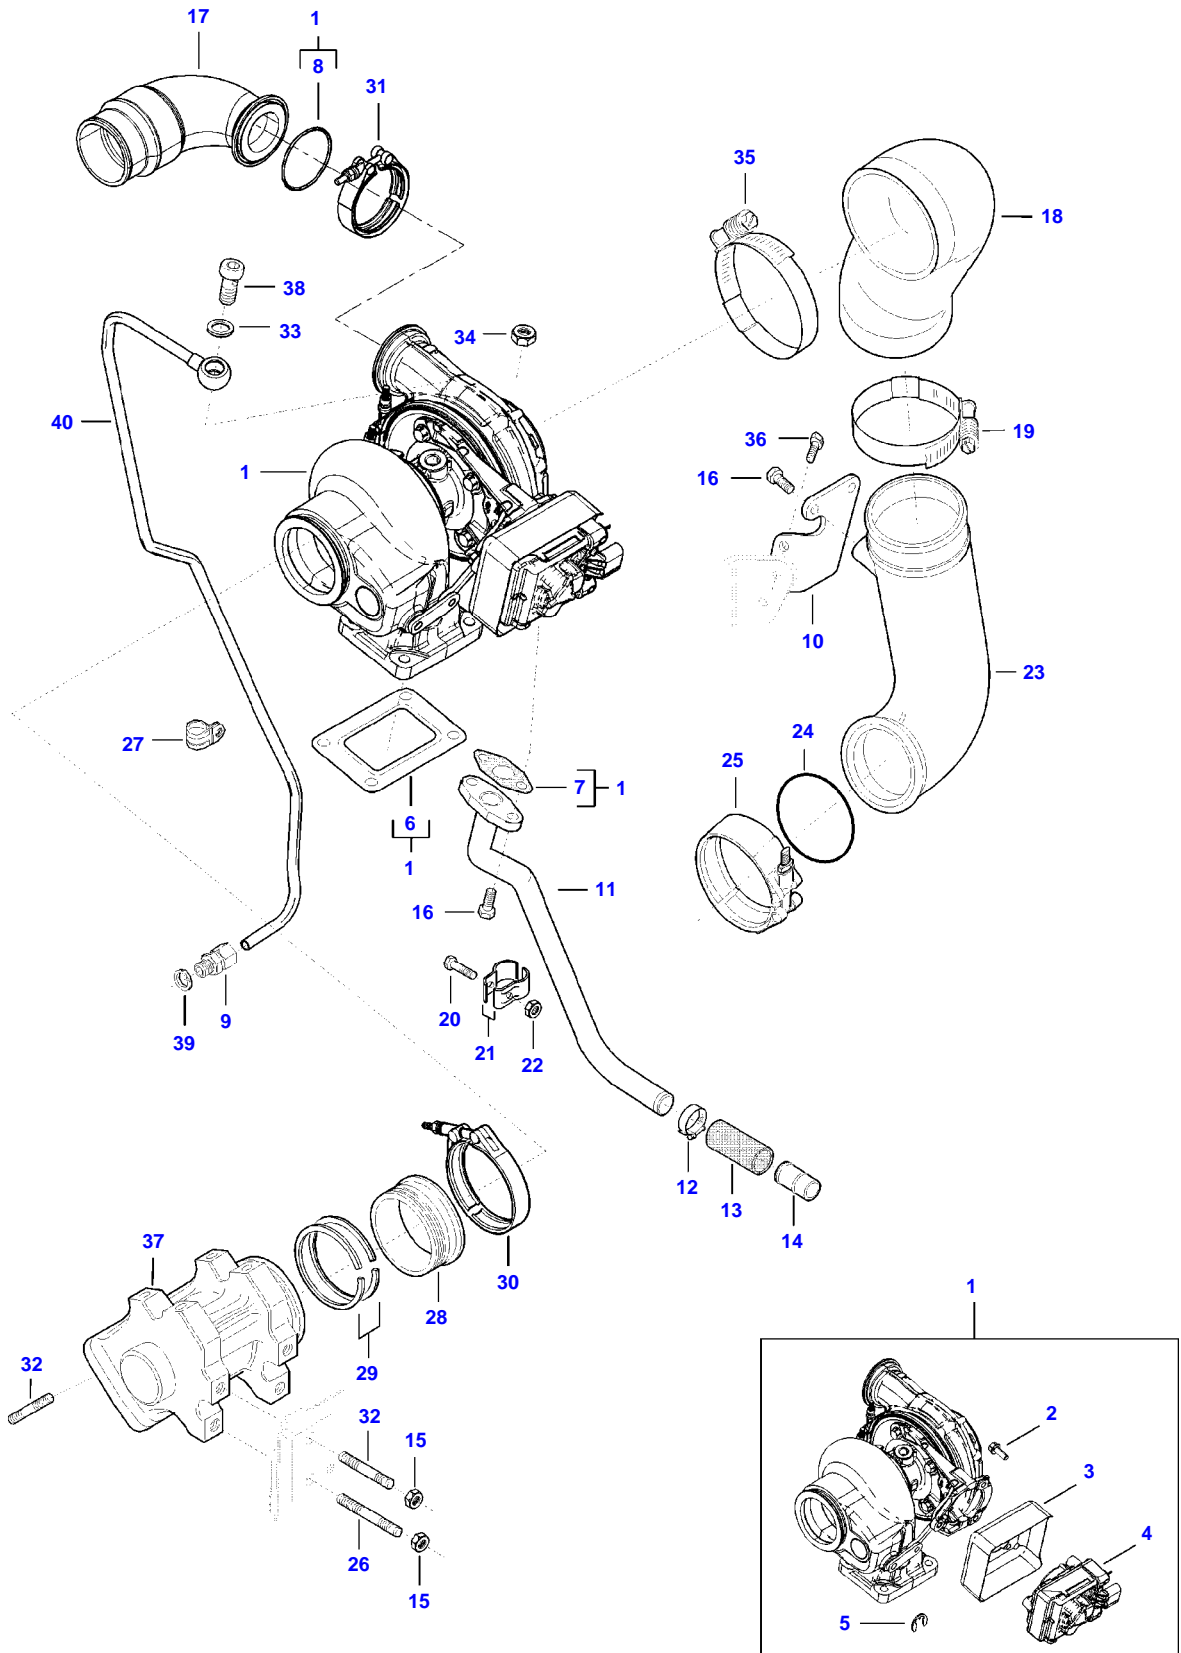

9490X (502000001-999 / 502400001-999 AL) COMBINE
AP10G1225

AP10G1225

Item	Part Number	Qty	Description Comments	Technical Specification
1	V837079844	1	KIT, TURBOCHARGR	
2	V837091127	3	HEXAGON FLANGE BOLT (1)	
3	V837091123	1	HEATSHIELD (1)	
4	V837091110	1	ACTUATOR (1)	
5	V837079945	1	LOCK RING (1) [C]	
6	V836840992	1	GASKET (1) [A]	
7	V836324580	1	GASKET (1) [A]	
8	V614606225	1	O-RING (1) [A]	
9	V641086008	1	STRAIGHT FITTING	
10	V837084730	1	BRACKET	
11	V837084639	1	TURBOCHARGER LUBRICATION OIL PIPE	
12	V602088532	2	HOSE CLIP	
13	V836873001	1	RUBBER HOSE	
14	V837084241	1	OIL PIPE	
15	V513601002	4	NUT	
16	V528801382	4	HEX CAP SCREW	
17	V836866381	1	BOOST PIPE	
18	V837074891	1	RUBBER ELBOW	
19	V602084783	1	HOSE CLIP	
20	V529801112	2	HEX CAP SCREW	
21	V836773645	4	PIPE CLAMP HALF	
22	V510600602	2	NUT	
23	V837084712	1	AIR PIPE	
24	V614707625	1	O-RING [A][C]	
25	V837074813	1	V CLAMP	
26	V546801860	2	STUD BOLT	
27	V602060608	1	RETAINER CLAMP	
28	V837084539	1	SLEEVE	
29	V837084540	2	SEALING RING [A]	
30	V837074811	1	V CLAMP	D96
31	V836866454	1	V CLAMP	
32	V546801840	6	STUD BOLT	
33	V615881420	2	SEALING WASHER [A]	
34	V521601000	4	NUT	
35	V602084795	1	HOSE CLIP	
36	V528801362	2	HEX CAP SCREW	
37	V837084541	1	FLANGE	
38	V837084079	1	BANJO BOLT	
39	V615881216	1	SEALING WASHER [A]	
40	V837084640	1	TURBOCHARGER LUBRICATION OIL PIPE [A] INCLUDED IN CYLINDER HEAD GASKET KIT 1 [C] INCLUDED IN VALVE ADJUSTING GASKET KIT 3