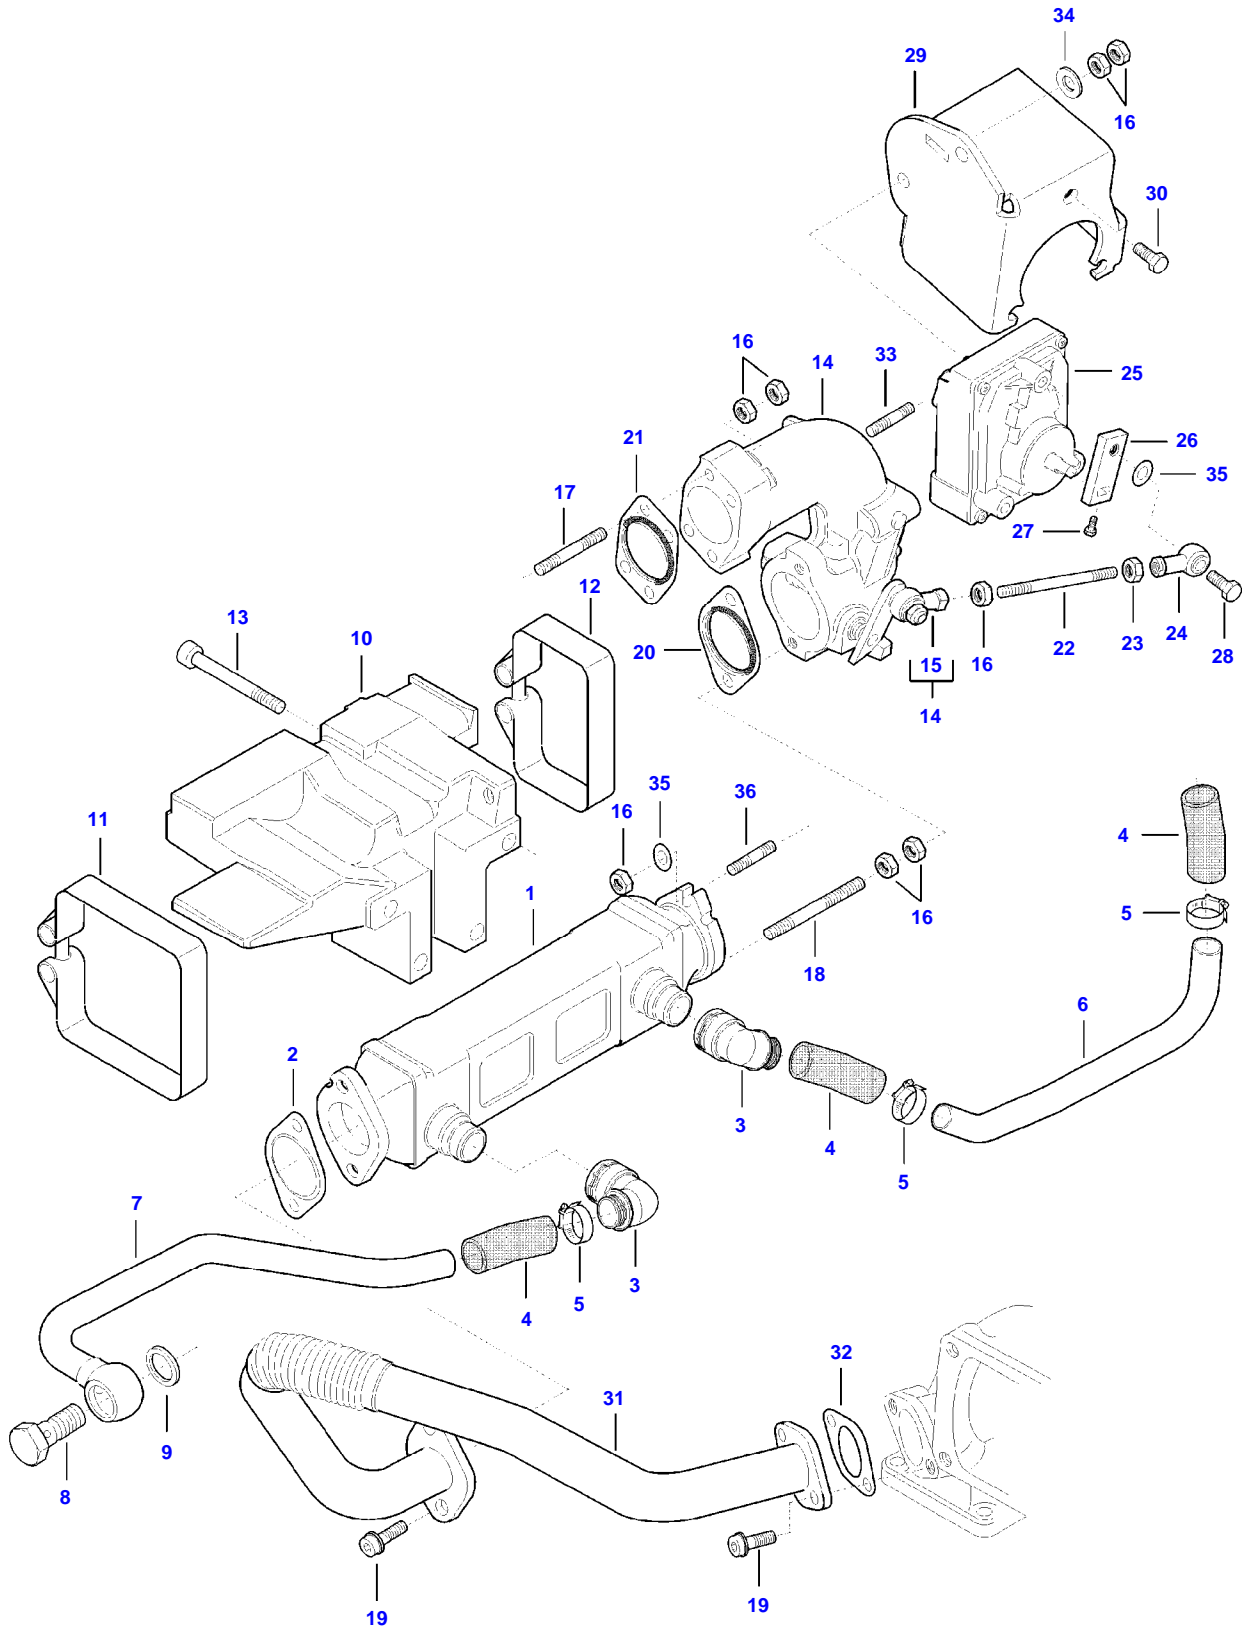

9490X (502000001-999 / 502400001-999 AL) COMBINE
AP12G1169

AP12G1169

Item	Part Number	Qty	Description Comments
1	V837074869	1	EGR COOLER
2	V837074972	1	GASKET [A][C]
3	V837074870	2	HOSE COUPLER
4	V837074915	3	RUBBER HOSE
5	V602084722	6	HOSE CLIP
6	V837084019	1	WATER PIPE
7	V837074499	1	WATER PIPE
8	V640435028	1	BANJO BOLT
9	V615893036	2	SEALING WASHER [A]
10	V837084348	1	BRACKET
11	V837084475	1	CLAMP
12	V837084476	1	CLAMP
13	V581705110	4	HEX SOCKET SCREW
14	V837074722	1	EGR VALVE
15	V837079691	1	UNION (14)
16	V504800800	16	NUT
17	V546701440	4	STUD BOLT
18	V546801500	1	STUD BOLT
19	V588704600	4	HEX SOCKET SCREW
20	V837084664	1	GASKET [A]
21	V837084663	1	GASKET [A]
22	V837074902	1	ROD
23	V504650800	1	NUT
24	V837073478	1	CONNECTOR
25	V837074614	1	ACTUATOR
26	V837073479	1	LEVER
27	V581804182	1	HEX SOCKET SCREW
28	V528801400	1	HEX CAP SCREW
29	V837074867	1	BRACKET
30	V528801362	3	HEX CAP SCREW
31	V837074541	1	PIPE
32	V837074977	1	GASKET [A][C]
33	V546801400	2	STUD BOLT
34	V836120989	2	WASHER
35	V500050842	2	WASHER
36	V546801380	1	STUD BOLT

[A] INCLUDED IN CYLINDER HEAD GASKET KIT 1

[C] INCLUDED IN VALVE ADJUSTING GASKET KIT 3