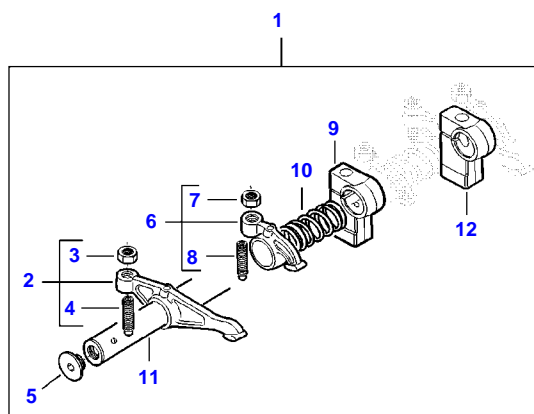

9490X (502000001-999 / 502400001-999 AL) COMBINE
AP5G2054

AP5G2054

CAMSHAFT AND VALVE MECHANISM

Item	Part Number	Qty	Description Comments	Technical Specification
1	V837069016	1	ROCKER SHAFT ASM	3-CYL 4V
2	V837069011	3	ROCKER ARM (1)	4V INTAKE
3	V512861000	3	NUT (1),(2)	
4	V837069023	3	VALVE ROCKER ADJUSTMENT SCREW (1),(2)	
5	V837069020	2	PLUG (1)	
6	V837069013	3	ROCKER ARM (1)	4V EXHAUST
7	V512861000	3	NUT (1),(6)	
8	V837069023	3	VALVE ROCKER ADJUSTMENT SCREW (1),(6)	
9	V837069018	1	ROCKER SHAFT BRACKET (1)	
10	V837069019	2	SPRING (1)	
11	V837069015	1	SHAFT (1)	
12	V837069017	2	ROCKER SHAFT BRACKET (1)	
13	V837070105	1	ROCKER SHAFT ASM	4-CYL 4V
14	V837069011	4	ROCKER ARM (13)	4V INTAKE
15	V512861000	4	NUT (13),(14)	
16	V837069023	4	VALVE ROCKER ADJUSTMENT SCREW (13),(14)	
17	V837069020	2	PLUG (13)	
18	V837069013	4	ROCKER ARM (13)	4V EXHAUST
19	V512861000	4	NUT (13),(18)	
20	V837069023	4	VALVE ROCKER ADJUSTMENT SCREW (13),(18)	
21	V837069017	3	ROCKER SHAFT BRACKET (13)	
22	V837069019	3	SPRING (13)	
23	V837070104	1	SHAFT (13)	
24	V837069018	1	ROCKER SHAFT BRACKET (13)	
25	V836655406	5	SLEEVE NUT	
26	V529801912	2	HEX CAP SCREW	
27	V837073089	14	VALVE BRIDGE	
28	V837084416	14	PUSH ROD	
29	V836014264	14	TAPPET	
30	V837073488	1	CAMSHAFT	
31	V603305760	1	WOODRUFF KEY	
32	V837073675	1	CAMSHAFT GEAR	
33	V837069085	1	NUT