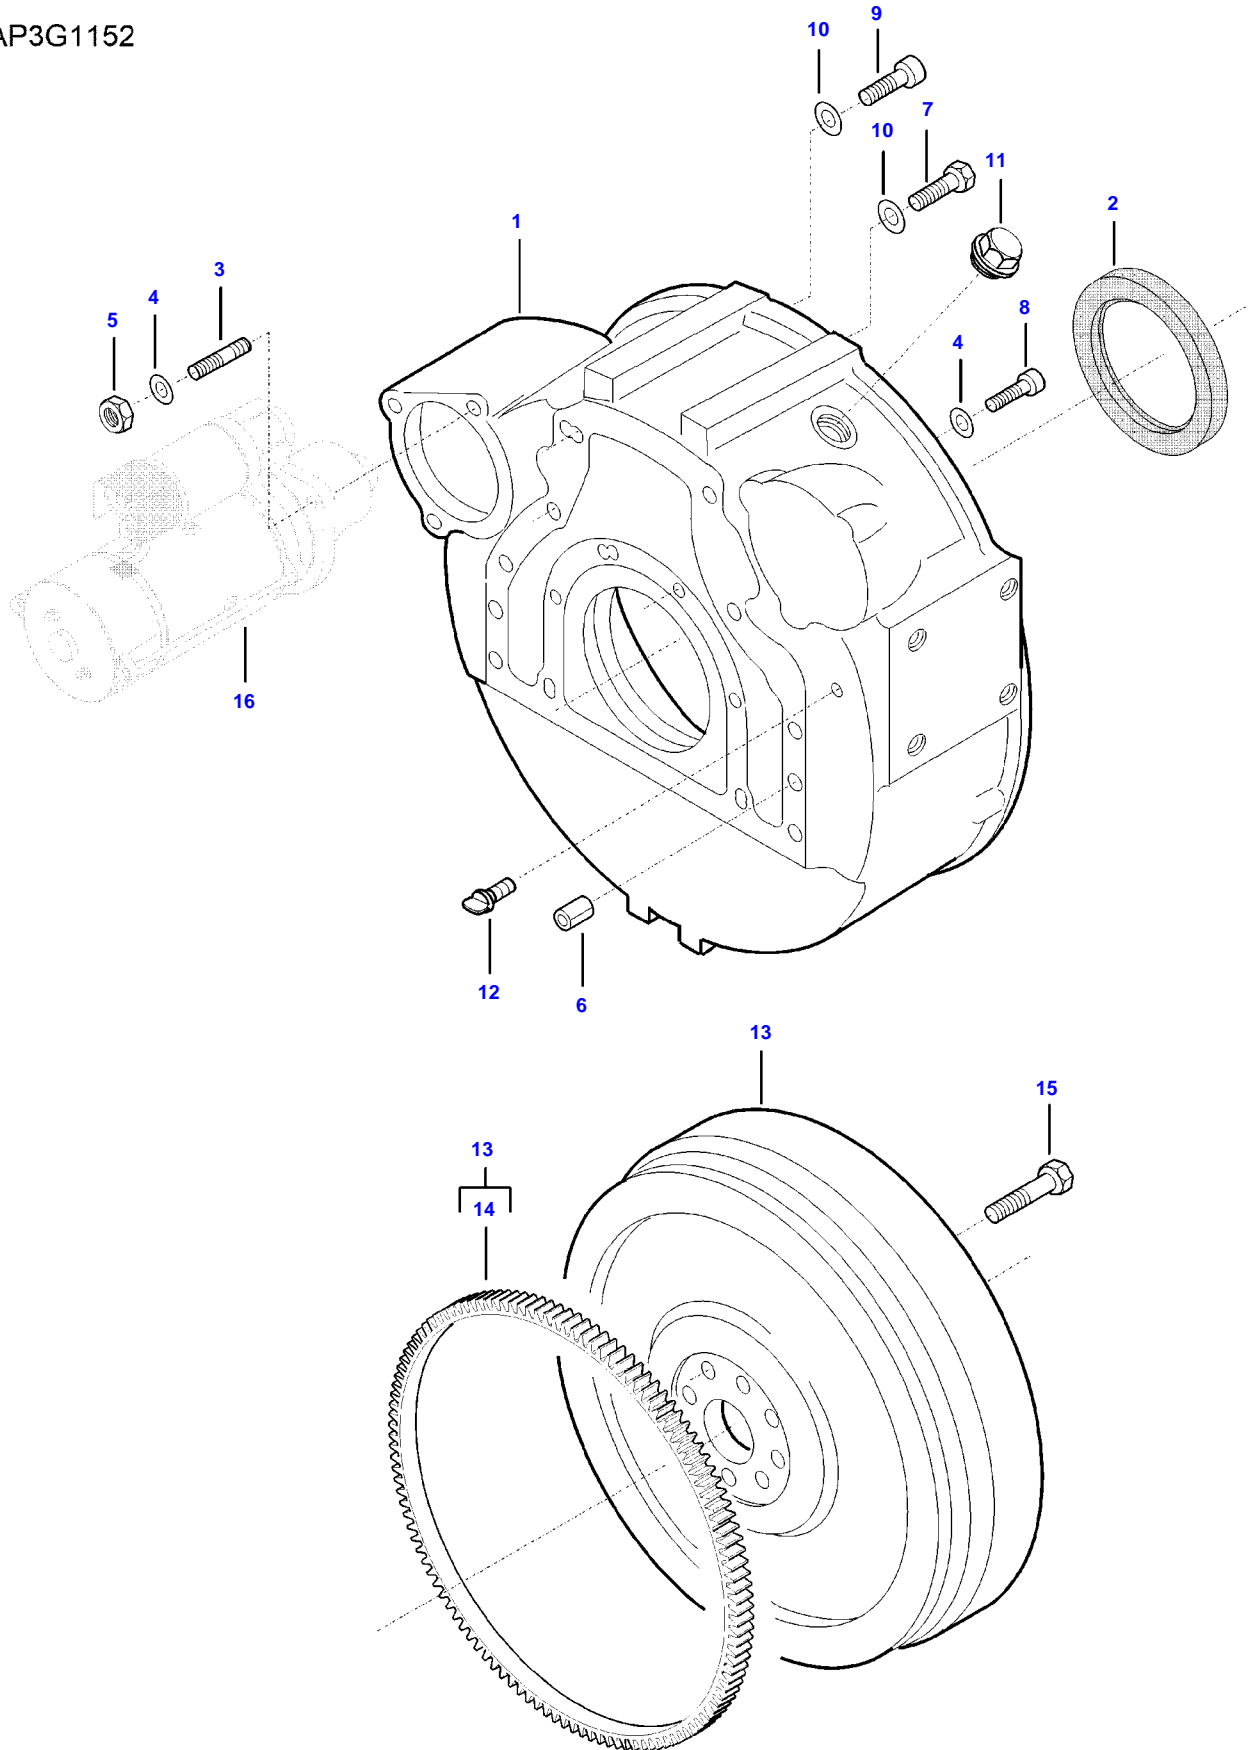

9490X (502000001-999 / 502400001-999 AL) COMBINE
AP3G1152

AP3G1152

FLYWHEEL AND HOUSING

Item	Part Number	Qty	Description Comments
1	V836647442	1	FLYWHEEL HOUSING
2	V837091173	1	CRANKSHAFT SEAL [A]
3	V546801815	3	STUD BOLT
4	V500951000	6	SPRING WASHER
5	V504601000	3	NUT
6	V598359850	2	PIN
7	V528902220	6	HEX CAP SCREW
8	V581705030	6	HEX SOCKET SCREW
9	V581705440	2	HEX SOCKET SCREW
10	V500951200	8	SPRING WASHER
11	V640045126	1	PLUG
12	V836859311	1	PLUG
13	V836859485	1	FLYWHEEL
14	V836117943	1	STARTER RING (13)
15	V529702630	8	HEX CAP SCREW
16			

SEE PAGE 01-0023

[A] INCLUDED IN CYLINDER HEAD GASKET KIT 1