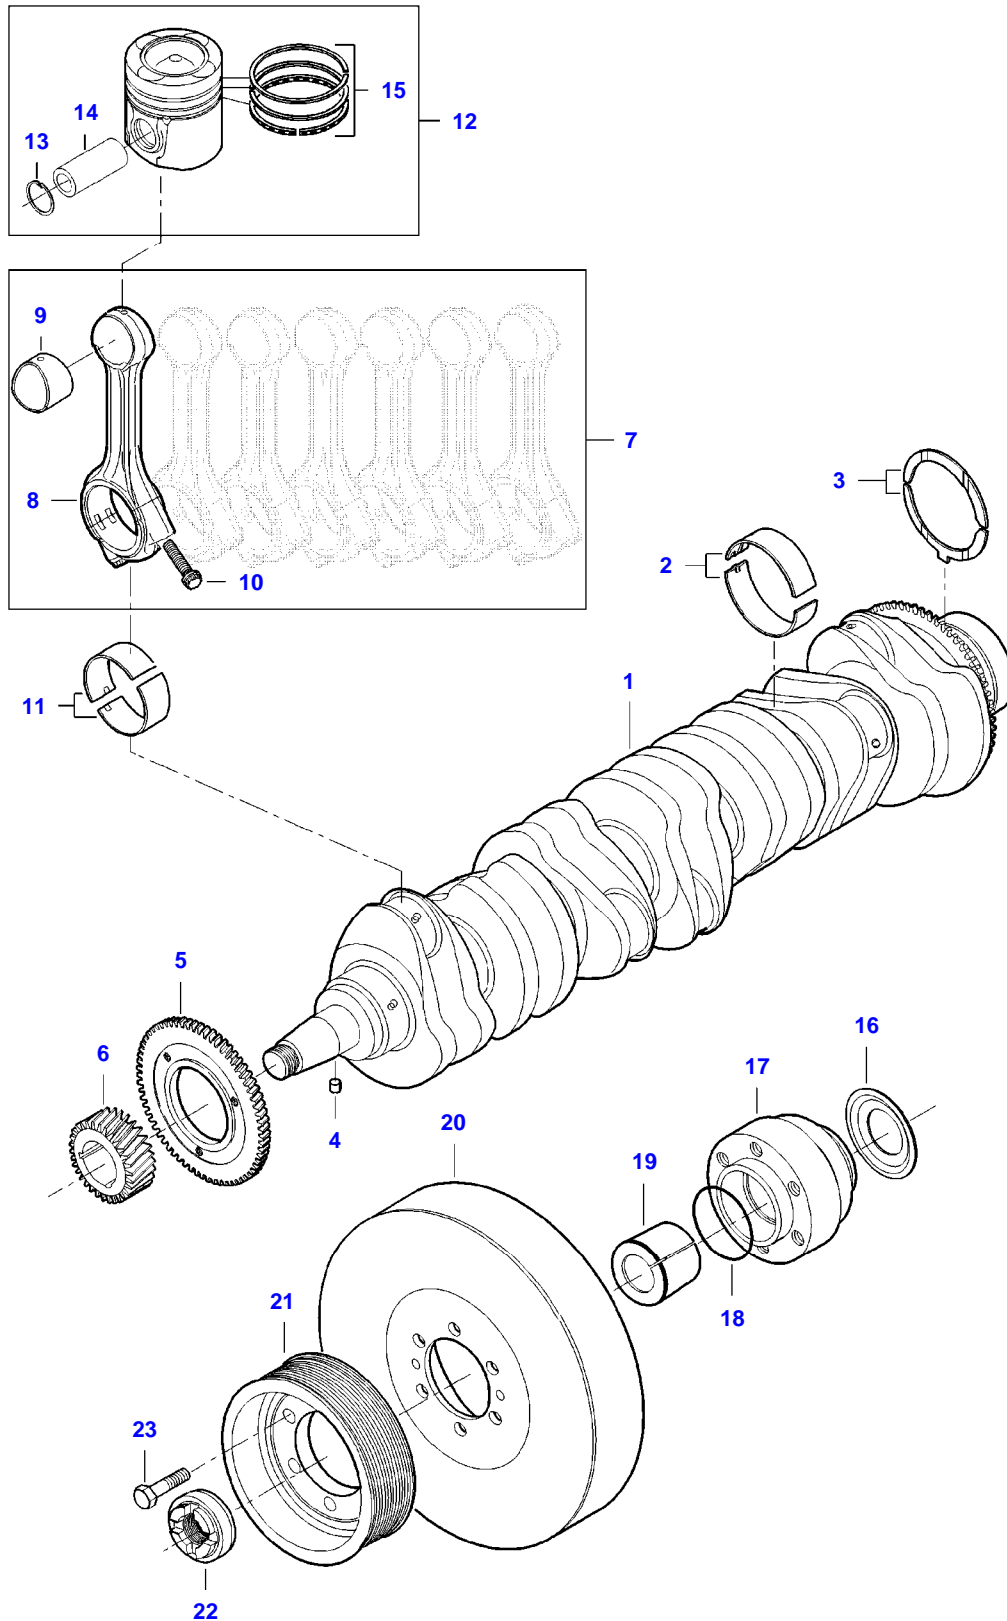

9490X (502000001-999 / 502400001-999 AL) COMBINE
AP4G1982

AP4G1982

CRANKSHAFT AND PISTONS

Item	Part Number	Qty	Description Comments	Technical Specification
1	V837074477	1	CRANKSHAFT	
2	V837079248	8	MAIN BEARING	
3	V837079249	2	THRUST WASHER	
4	V836867857	1	KEY	
5	V836874041	1	CRANKSHAFT GEAR	
6	V837073672	1	CRANKSHAFT GEAR	
7	V837079496	1	CONNECTING ROD KIT	
8		7	NOT AVAILABLE AS SINGLE PART (7)	
9	V836864288	7	BEARING BUSH (7),(8)	
10	V836873510	14	CONNECTING ROD BOLT (7),(8)	
11	V837062996	7	CONROD BEARING	STD
12	V837086083	7	PISTON	
13		14	NOT AVAILABLE AS SINGLE PART (12)	
14		7	NOT AVAILABLE AS SINGLE PART (12)	
15	V837079459	7	PISTON RING KIT (12)	
16	V836867858	1	RING	
17	V836867859	1	CRANKSHAFT HUB	
18	V614606770	1	O-RING	
19	V836873339	1	SLEEVE	
20	V837073505	1	CRANKSHAFT VIBRATION DAMPENER	
21	V836867861	1	CRANKSHAFT PULLEY	
22	V836874315	1	CRANKSHAFT NUT	
23	V581705890	6	HEX SOCKET SCREW