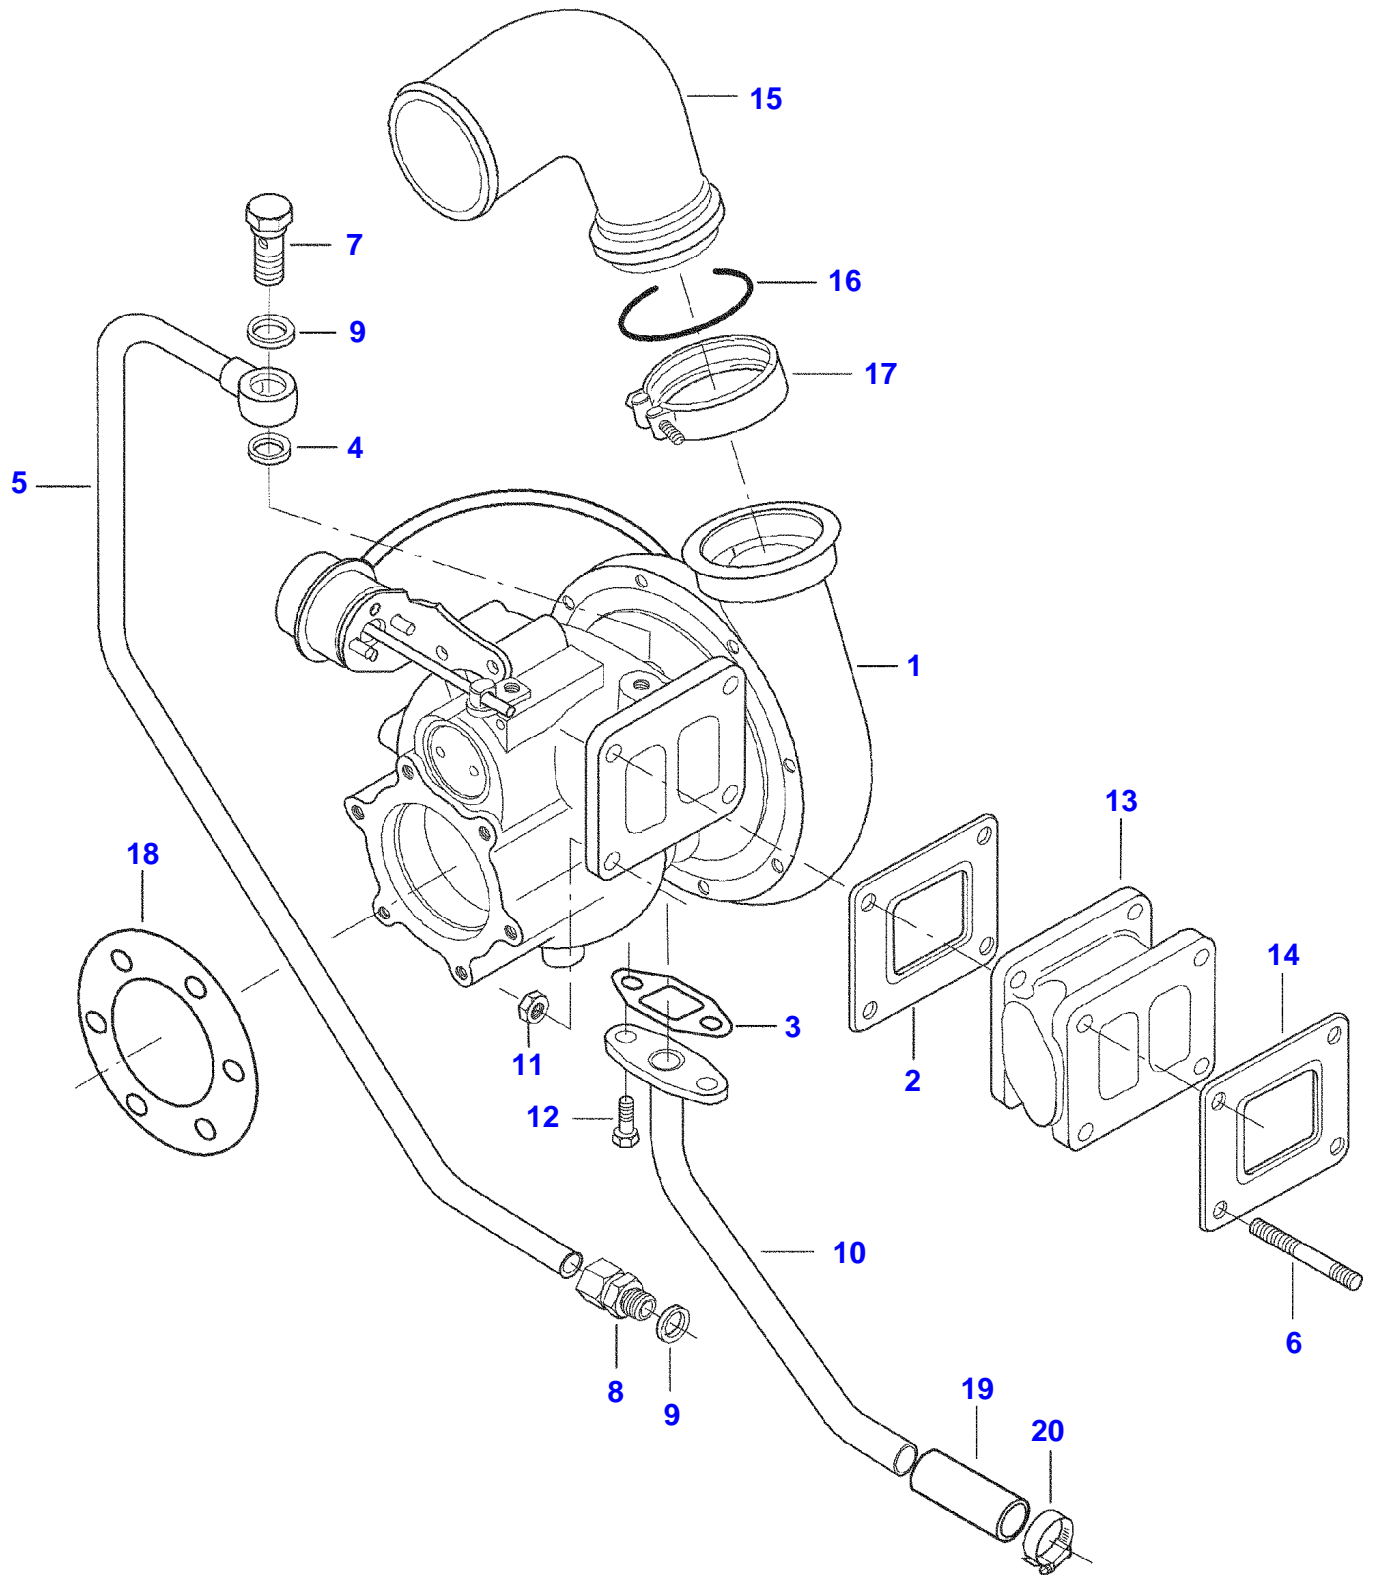

9390R COMBINE (2012-2014) (CHC26101 - EHC26500)
TURBOCHARGER

SIS0127

TURBOCHARGER

Item	Part Number	Qty	Description Comments	Technical Specification
1	V836873827	1	TURBOCHARGER	
2	V836840992	2	GASKET [A]	
3	V836866809	1	GASKET [A]	
4	V615881420	1	SEALING WASHER	
5	V836867587	1	TURBOCHARGER LUBRICATION OIL PIPE	
6	V546701900	4	STUD BOLT	
7	V836855714	1	BANJO BOLT	M14X1.5/D16
8	V641086012	1	STRAIGHT FITTING	
9	V615881620	2	SEALING WASHER	
10	V836873005	1	TURBOCHARGER LUBRICATION OIL PIPE	
11	V521601000	4	NUT	
12	V528801380	2	HEX CAP SCREW	
13	V836867604	1	SPACER	
14	V836840992	1	GASKET	
15	V836867533	1	AIR PIPE	
16	V614605930	1	O-RING	
17	V836840930	1	CLAMP	D85
18	V886325175	1	GASKET	
19	V836873001	1	RUBBER HOSE	D19/28 L70
20	V602087528	2	HOSE CLIP	
			[A] INCLUDED IN ITEM 1