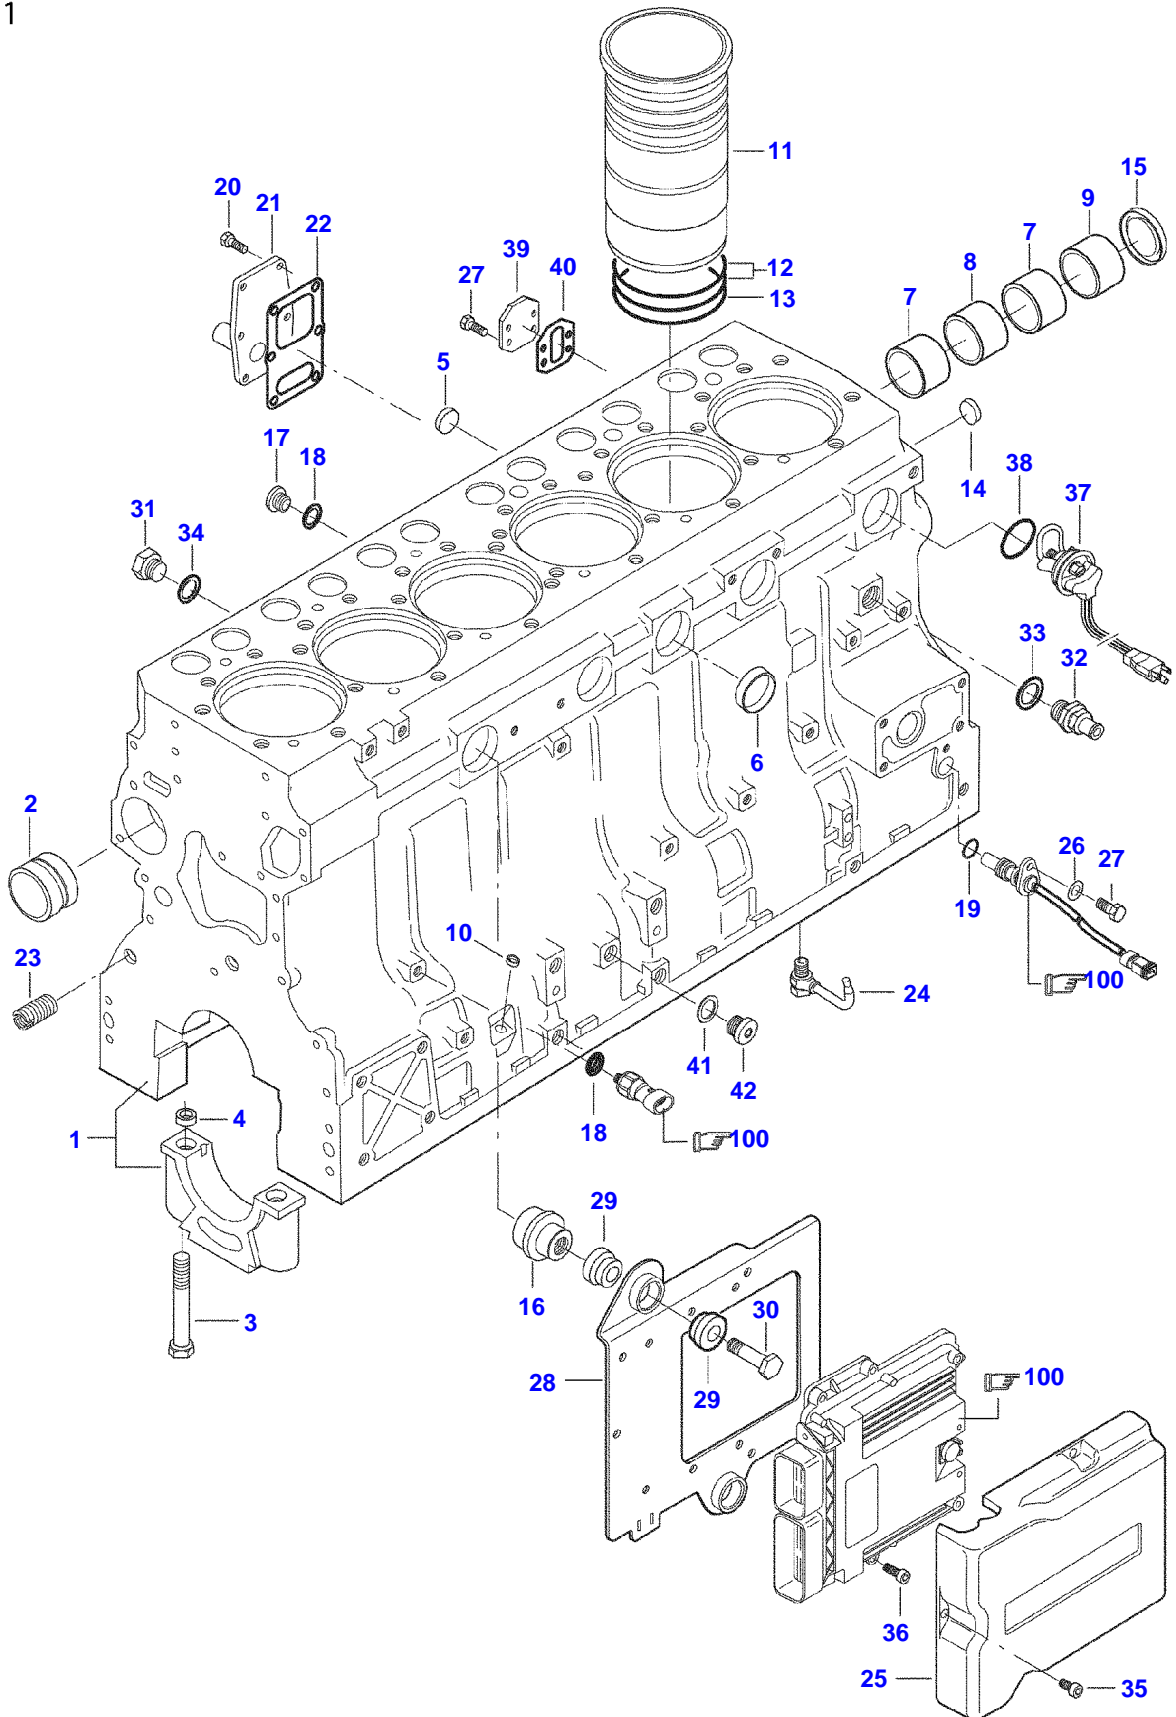

9390R COMBINE (2012-2014) (CHC26101 - EHC26500)
CYLINDER BLOCK

SIS0121

CYLINDER BLOCK

Item	Part Number	Qty	Description Comments	Technical Specification
1	V836873095	1	CYLINDER BLOCK	84
2	V836866069	1	CAMSHAFT BEARING BUSHING [A]	D55.6
3	V835329030	14	HEX CAP SCREW [A]	M16X130 10.9 MACHINED
4	V836214478	24	GUIDE SLEEVE [A]	
5	V640016018	1	PLUG [A]	18 DIN 443 ZNE
6	V640016040	5	PLUG [A]	40 DIN 443 ZNE
7	V836852460	2	CAMSHAFT BEARING BUSHING [A]	D55.4
8	V836852459	1	CAMSHAFT BEARING BUSHING [A]	D55.2
9	V836852461	1	CAMSHAFT BEARING BUSHING [A]	D55.6
10	V640016012	1	PLUG	
11	V836867048	6	LINER	D111 STD
	V836867050	-	LINER	D111 1.OVERSIZE FLANGE
12	V836855446	12	CYLINDER LINER O-RING	120.5X4.3 EPDM
13	V836855447	6	CYLINDER LINER O-RING	120.5X4.3 VITON
14	V640016016	4	PLUG	16 DIN 443 ZNE
15	V836852744	1	PLUG	
16	V837069057	1	PLUG	
17	V640325110	5	PLUG	A10X1 DIN 908 5.8
18	V615571014	5	SEALING WASHER	
19	V614601524	1	O-RING	
20	V528801380	5	HEX CAP SCREW	
21	V837074414	1	COVER	
22	V836322852	1	GASKET	
23	V836859153	1	THREADED BUSH	M8X60
24	V837074224	6	PISTON COOLING JET	
25	V837073901	1	COVER	EEM4 EDC17CV54
26	V500050840	1	FLAT WASHER	
27	V528801362	5	HEX CAP SCREW	
28	V837073900	1	ECU BRACKET	EEM4
29	V837074327	6	RUBBER BUSHING	
30	V837069056	3	SCREW	
31	V836119079	1	PLUG	M16X1.5
32	V836664377	1	COCK	
33	V615881824	1	SEALING WASHER	
34	V615881620	1	SEALING WASHER	
35	V581804182	5	HEX SOCKET SCREW	
36	V581804202	4	HEX SOCKET SCREW	
37	V836840934	1	ENGINE BLOCK HEATER	1000W
38	V836840998	1	O-RING [B]	32.92X3.53 EPDM 40934
39	V836866957	1	COVER	
40	V836866958	1	GASKET	
41	V615881420	1	SEALING WASHER	
42	V640325014	1	PLUG	14X1.5 DIN 908 5.8

100

SEE PAGE 01-018

[A] INCLUDED IN ITEM 1

[B] INCLUDED IN ITEM 37