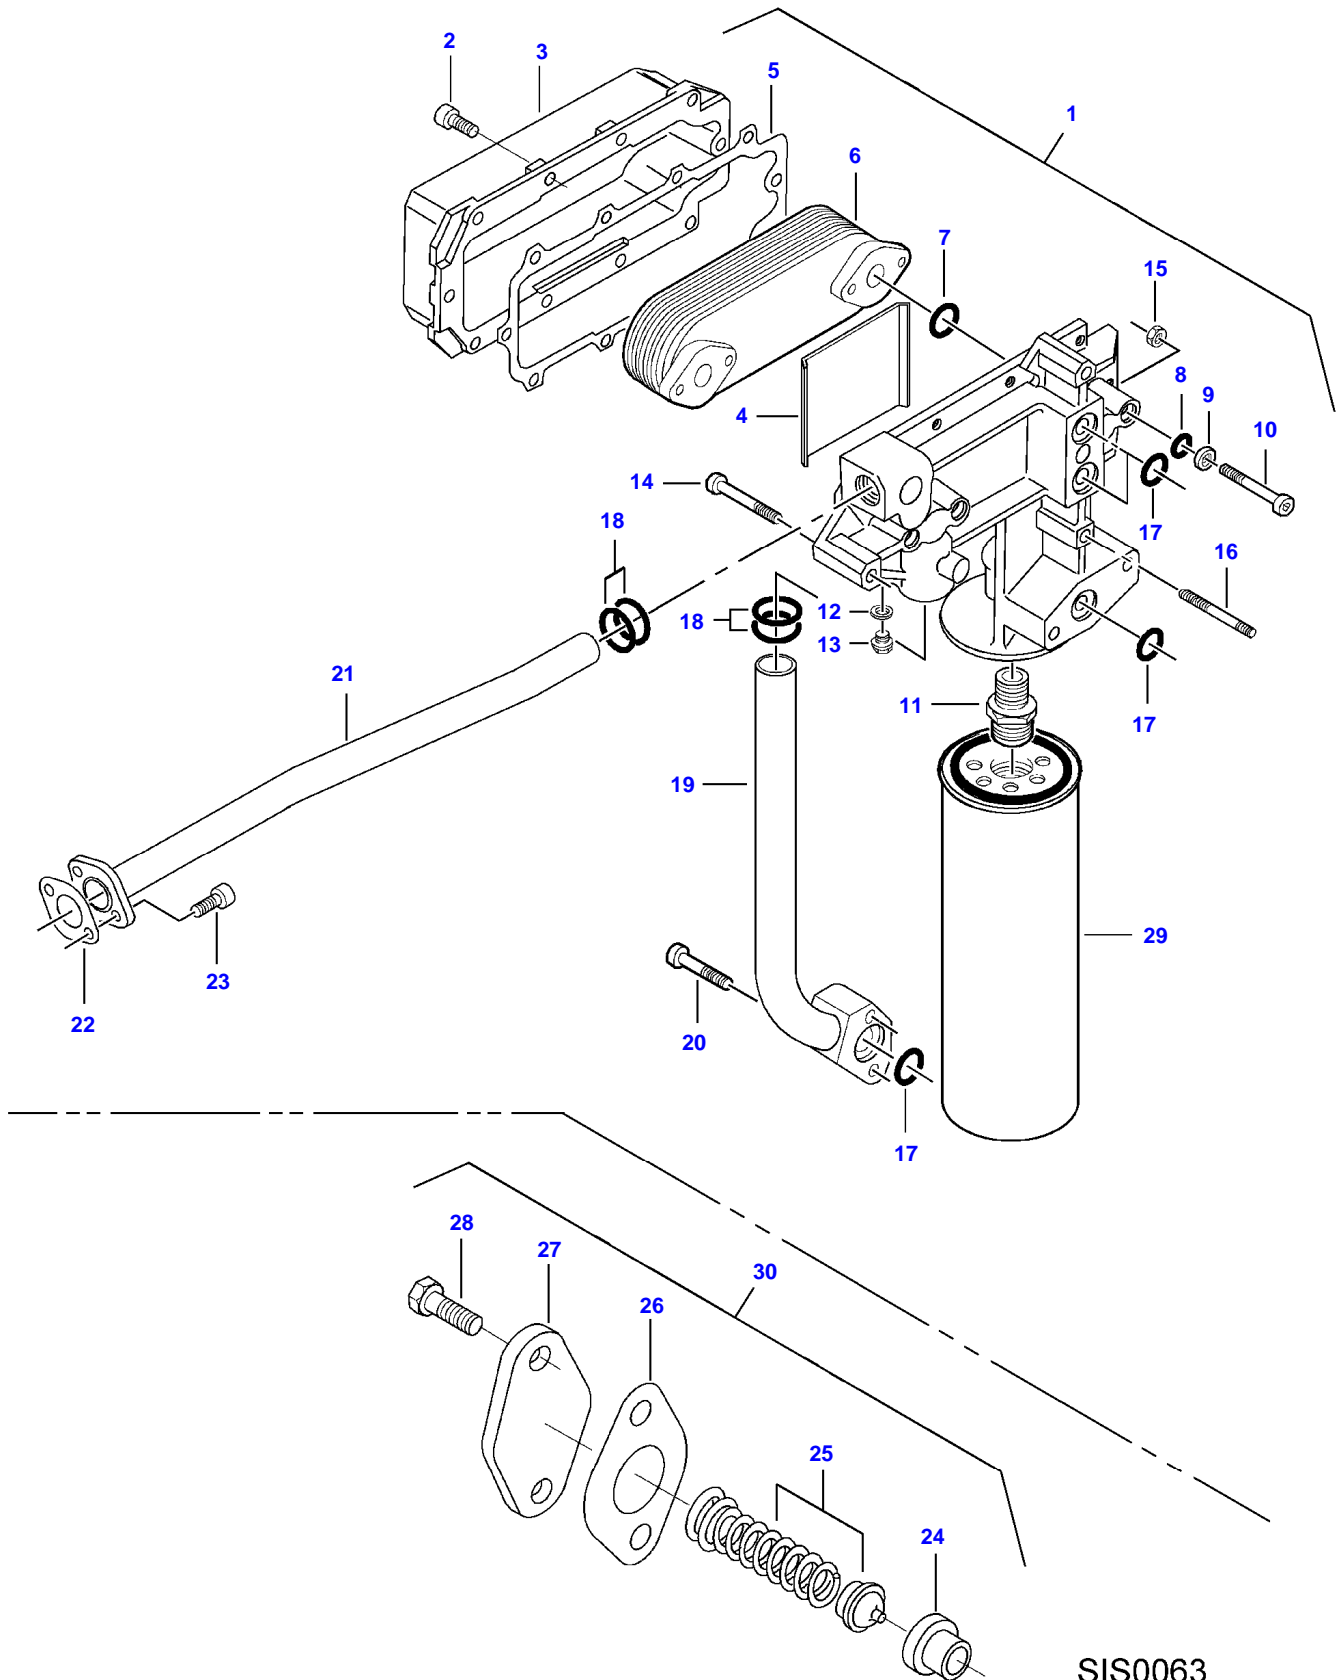

9390R COMBINE (2012-2014) (CHC26101 - EHC26500)
OIL COOLER AND FILTER

SIS0063

Item	Part Number	Qty	Description Comments	Technical Specification
1	V836855522	1	OIL COOLER	
2	V581804620	10	HEX SOCKET SCREW [A]	
3	V836855519	1	HOUSING [A]	
4	V836855521	1	GUIDE [A]	
5	V836855520	1	GASKET [A][C]	
6	V836855484	1	TUBING [A]	
7	V614602030	2	O-RING [A]	
8	V614600724	4	O-RING [A]	
9	V836855517	4	WASHER [A]	
10	V581804690	4	HEX SOCKET SCREW [A]	
11	V836338512	1	UNION [A]	
12	V615881216	1	SEALING WASHER [A]	
13	V640305012	1	PLUG [A]	
14	V581804690	4	HEX SOCKET SCREW	
15	V504800800	1	HEX NUT	
16	V546801490	1	STUD BOLT	
17	V614602030	4	O-RING	
18	V614602430	4	O-RING	
19	V836855523	1	OIL PIPE	
20	V581804650	2	HEX SOCKET SCREW	
21	V836855639	1	WATER PIPE	
22	V836322190	1	GASKET	
23	V581804600	2	HEX SOCKET SCREW	
24	V836659521	1	VALVE SEAT [B]	OIL PRESSURE REGUL VALVE
25	V836667650	1	REGULATING VALVE [B]	127N
26	V836322190	1	GASKET [B]	
27	V836659524	1	COVER [B]	
28	V528801380	2	HEX CAP SCREW [B]	
29	V836379588	1	OIL FILTER	D108 L260 AGCO
30	V836662130	1	REGULATING VALVE [B]	127N

[A] INCLUDED IN ITEM 1

[B] INCLUDED IN ITEM 30

[C] SEE "ENGINE OVERHAUL KITS"