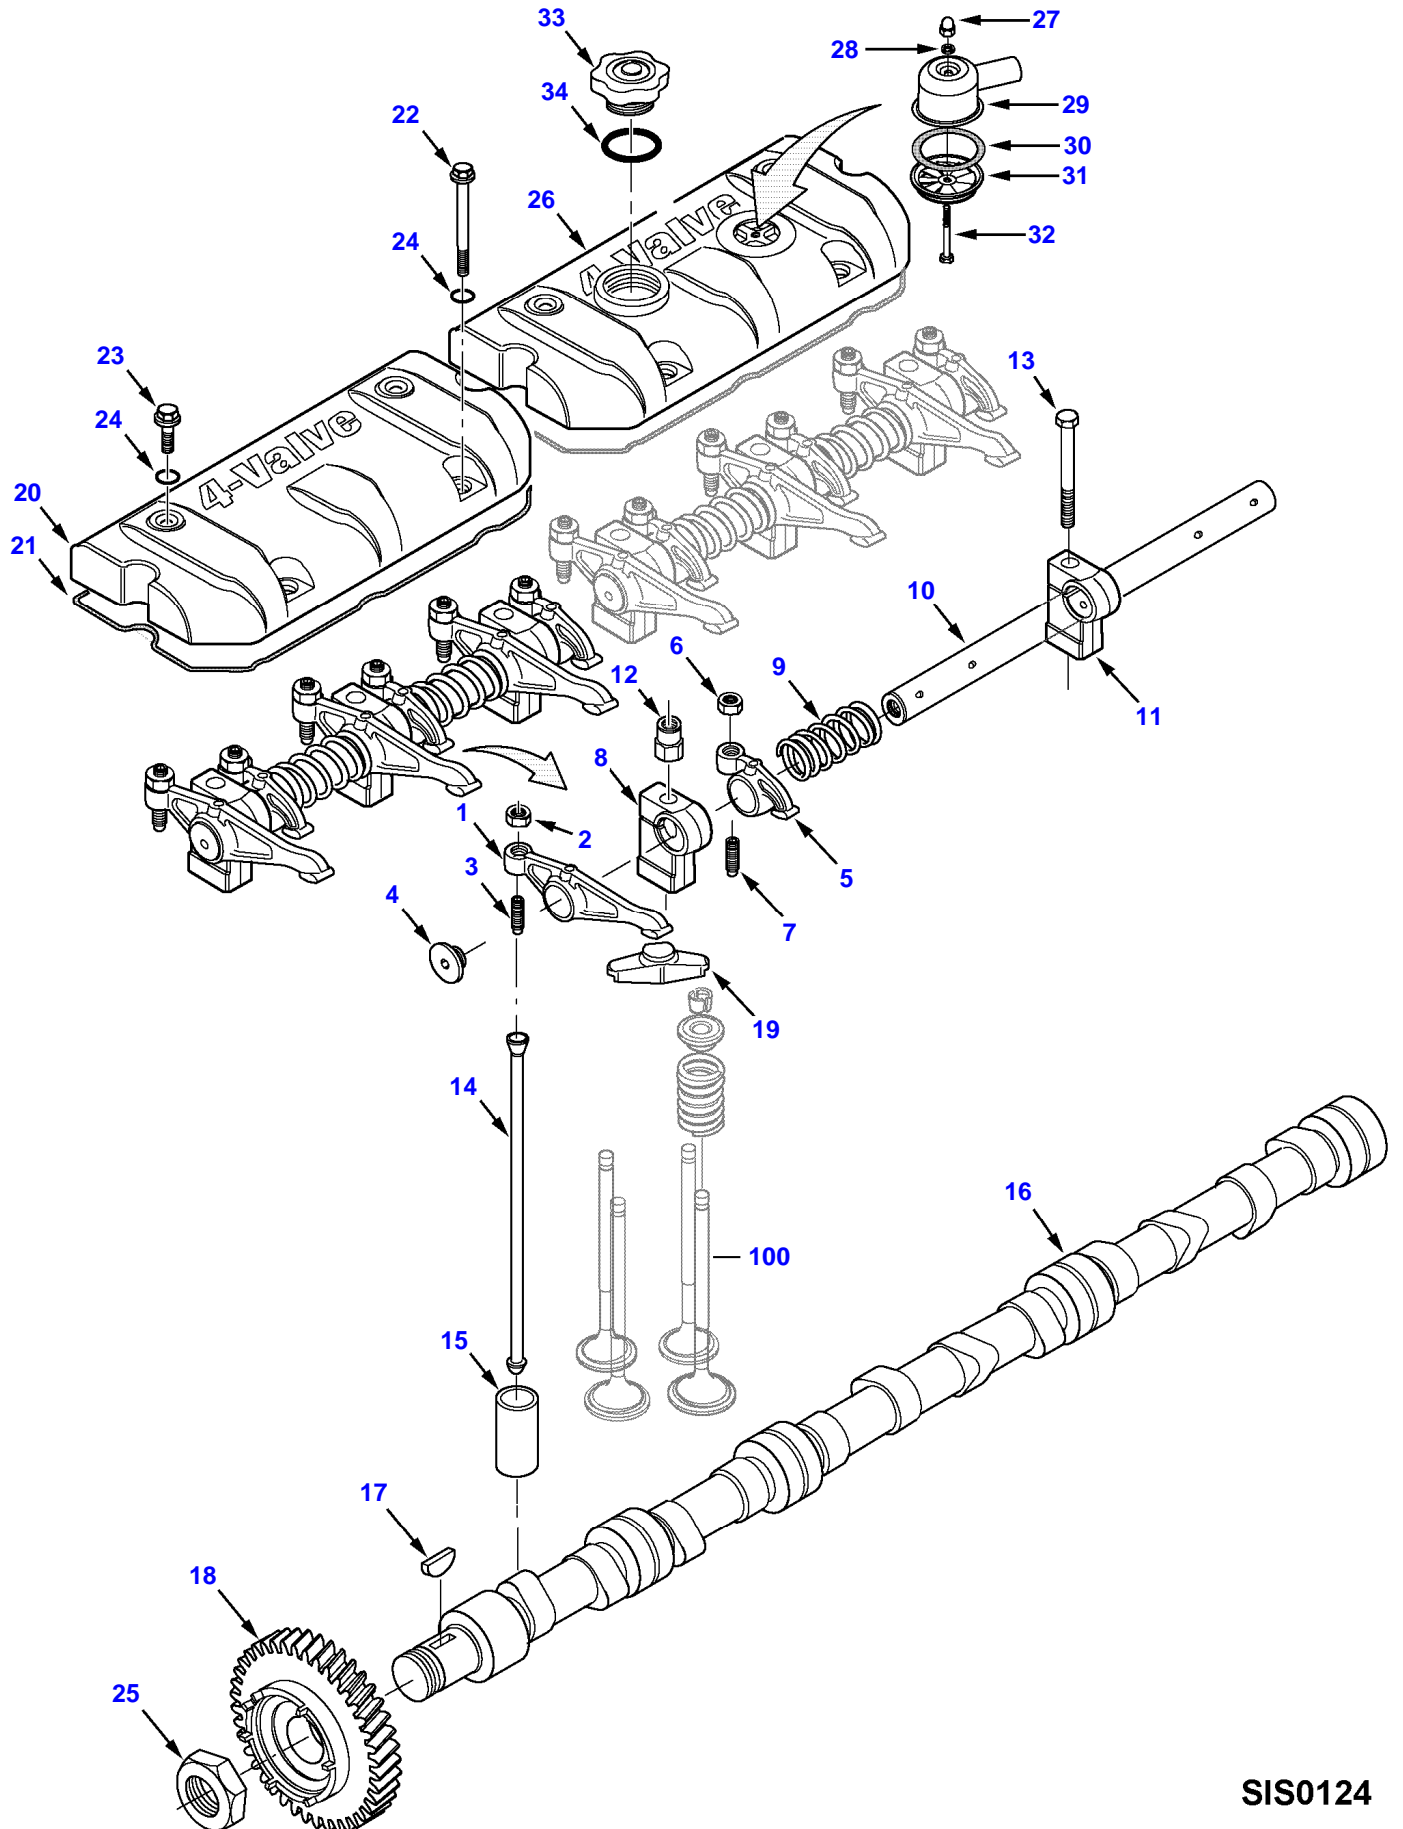

9390R COMBINE (2012-2014) (CHC26101 - EHC26500)
CAMSHAFT AND VALVE

Item	Part Number	Qty	Description Comments	Technical Specification
1	V837069011	6	ROCKER ARM [A]	INTAKE 4V
2	V512861000	6	NUT [A][C]	
3	V837069023	6	VALVE ROCKER ADJUSTMENT SCREW [A][C]	
4	V837069020	4	PLUG [A]	
5	V837069013	6	ROCKER ARM [A]	EXHAUST 4V
6	V512861000	6	NUT [A][D]	
7	V837069023	6	VALVE ROCKER ADJUSTMENT SCREW [A][D]	
8	V837069017	4	ROCKER SHAFT BRACKET [A]	4V
9	V837069019	4	SPRING [A]	4V
10	V837069015	2	SHAFT [A]	3-CYL 4V
11	V837069018	2	ROCKER SHAFT BRACKET [A]	4V
12	V836655406	4	HEX NUT	
13	V529801910	2	HEX CAP SCREW	
14	V837069014	12	PUSH ROD	L283
15	V836014264	12	TAPPET	
16	V837069101	1	CAMSHAFT	
17	V603305760	1	WOODRUFF KEY	
18	V837073562	1	GEAR,CAMSHAFT	
19	V837073089	12	GUIDE	4V
20	V837069022	1	VALVE ROCKER COVER	3-CYL 4V
21	V837067881	2	VALVE ROCKER COVER GASKET	3-CYL 4V
22	V540801910	4	SCREW	
23	V540801780	4	HEX CAP SCREW	M10 X 20
24	V614901030	8	O-RING	
25	V837069085	1	NUT	
26	V837070448	1	VALVE ROCKER COVER	3-CYL 4V BREATHER + OIL FILL
27	V519600602	1	HEX NUT [B]	
28	V836667508	1	SEALING WASHER [B]	M6 USIT NBR
29	V837070442	1	BREATHER [B]	
30	V836667459	1	GASKET [B]	
31	V837070443	1	BREATHER [B]	
32	V528801172	1	HEX CAP SCREW [B]	
33	V836659968	1	OIL FILLER CAP	M50X4
34	V614704850	1	O-RING	
35	V837069016	2	ROCKER SHAFT ASM	3-CYL 4V

100

SEE PAGE 01-008

[A] INCLUDED IN ITEM 35

[B] INCLUDED IN ITEM 26

[C] INCLUDED IN ITEM 1

[D] INCLUDED IN ITEM 5