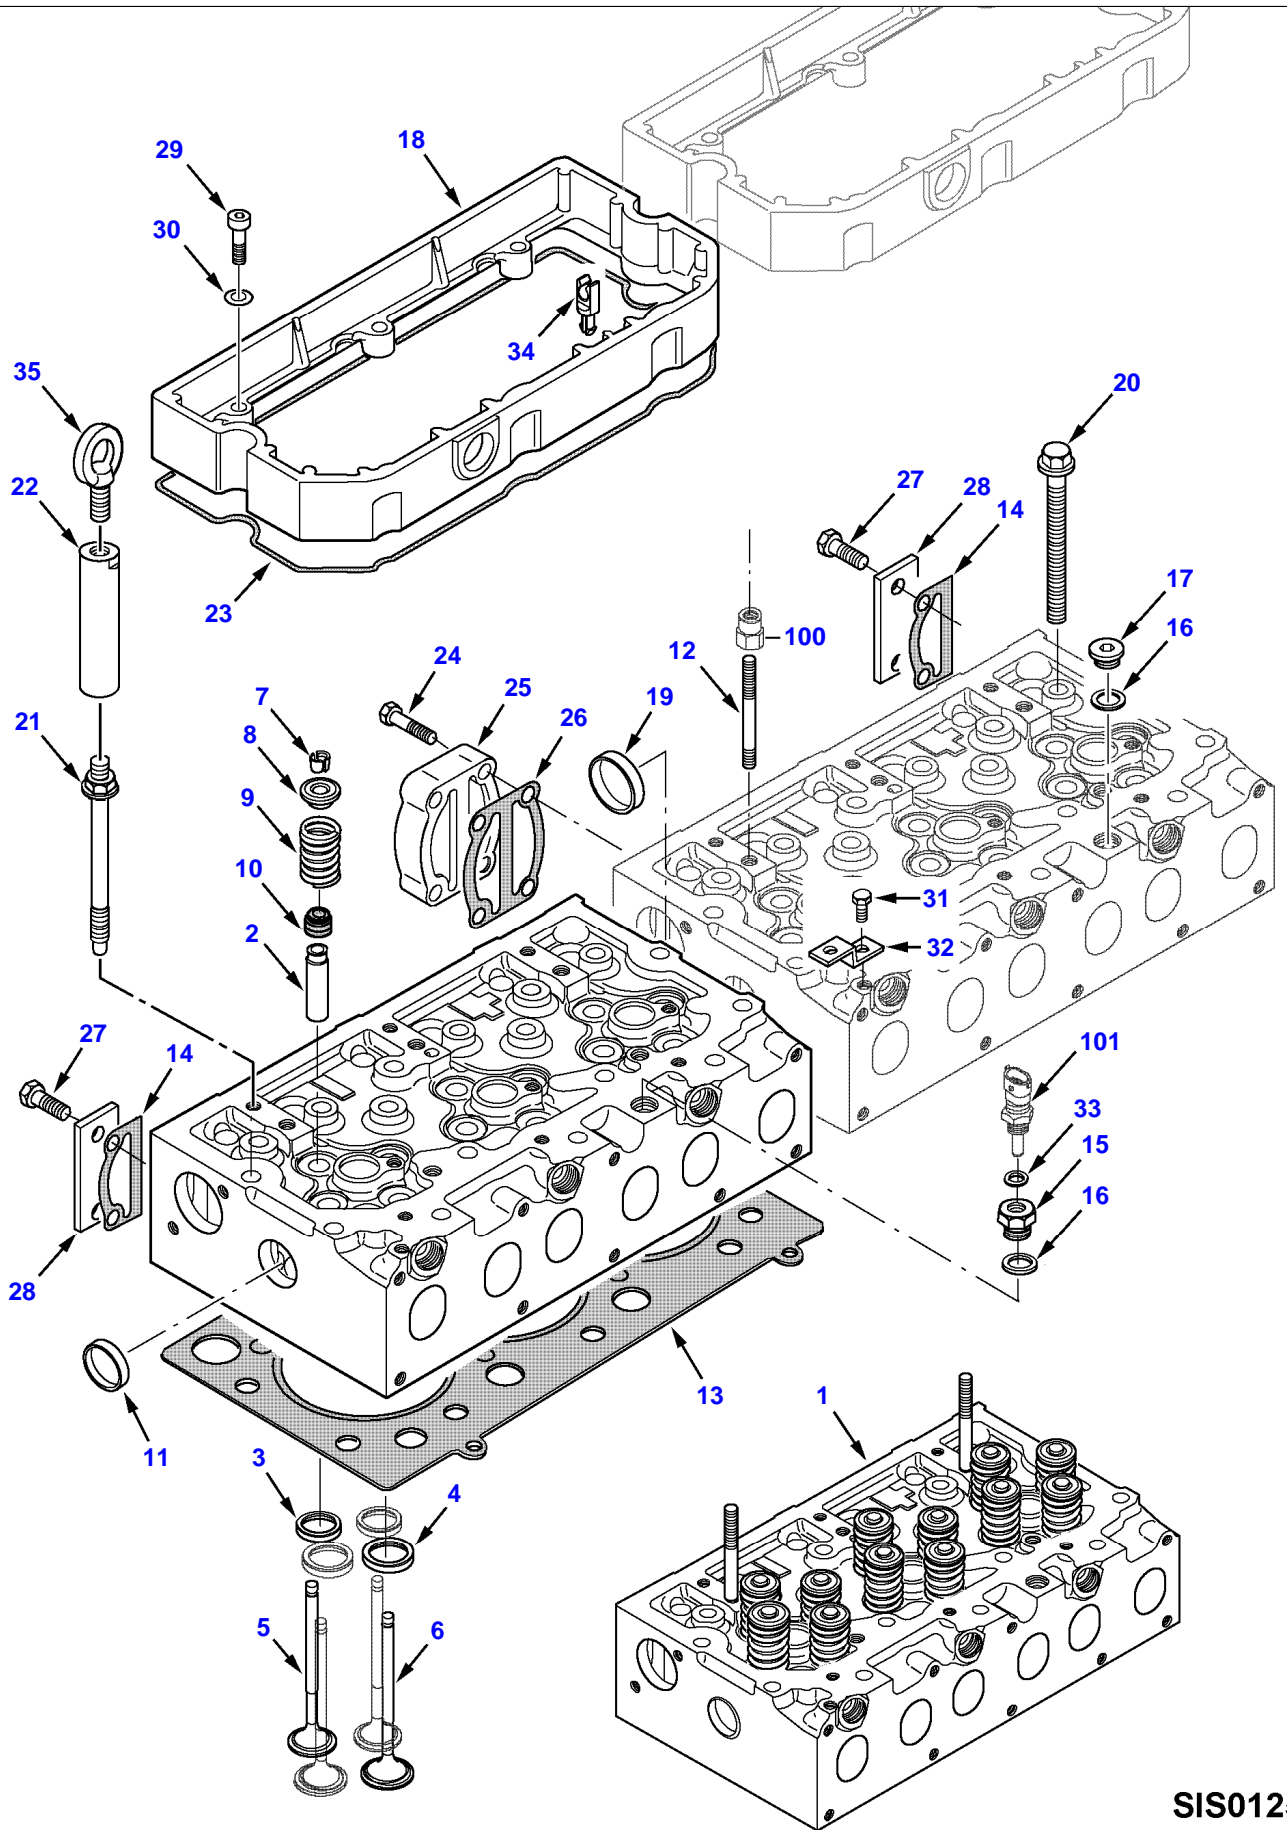

9390R COMBINE (2012-2014) (CHC26101 - EHC26500)
CYLINDER HEAD

SIS0125

CYLINDER HEAD

Item	Part Number	Qty	Description Comments	Technical Specification
1	V837073233	2	CYLINDER HEAD	3-CYL 4V
2	V837073174	24	VALVE GUIDE [A]	4V
3	V837064907	12	VALVE SEAT [A]	EXHAUST 4V
	V837070187	-	VALVE SEAT [A]	EXHAUST 4V 0.20 OVERSIZE
4	V837064908	12	VALVE SEAT [A]	INTAKE 4V
	V837070188	-	VALVE SEAT [A]	INTAKE 4V 0.20 OVERSIZE
5	V837069002	12	EXHAUST VALVE [A]	4V
6	V837069003	12	INTAKE VALVE [A]	4V
7	V837064910	48	COTTER [A]	4V
8	V837069004	24	SPRING PLATE [A]	4V
9	V837069005	24	VALVE SPRING [A]	4V
10	V837073165	24	VALVE STEM GASKET [A]	
11	V836647942	8	PLUG [A]	
12	V546801900	4	STUD BOLT [A]	
13	V837070290	2	CYLINDER HEAD GASKET	
14	V836867753	2	GASKET	
15	V836119643	1	THREADED NIPPLE	
16	V615881822	2	SEALING WASHER	
17	V640325018	1	PLUG	18X1.5 DIN 908 5.8
18	V837073888	2	VALVE ROCKER COVER FRAME	3-CYL 4V TYCO-CONNECTOR
19	V640016045	1	PLUG	
20	V837069025	32	STUD BOLT	
21	V837073571	2	STUD BOLT	M12+M12 L148 12.9 HIGH TENSILE
22	V836867567	2	LIFTING EYE EXTENSION	L86 M12/M16
23	V837067881	4	VALVE ROCKER COVER GASKET	3-CYL 4V
24	V528801820	4	HEX CAP SCREW	
25	V836855348	1	JOINT PIECE	
26	V836867752	1	GASKET	
27	V528801800	4	HEX CAP SCREW	
28	V836855350	2	COVER	
29	V581804630	6	HEX SOCKET SCREW	
30	V500950800	6	SPRING WASHER	
31	V528801360	1	HEX CAP SCREW	
32	V836747849	1	SUPPORT	
33	V615881418	1	SEALING WASHER	
34	V837073227	4	BAND	
35	V836640752	2	LIFT EYE	
100			SEE PAGE 01-007	
101			SEE PAGE 01-018 [A] INCLUDED IN ITEM 1