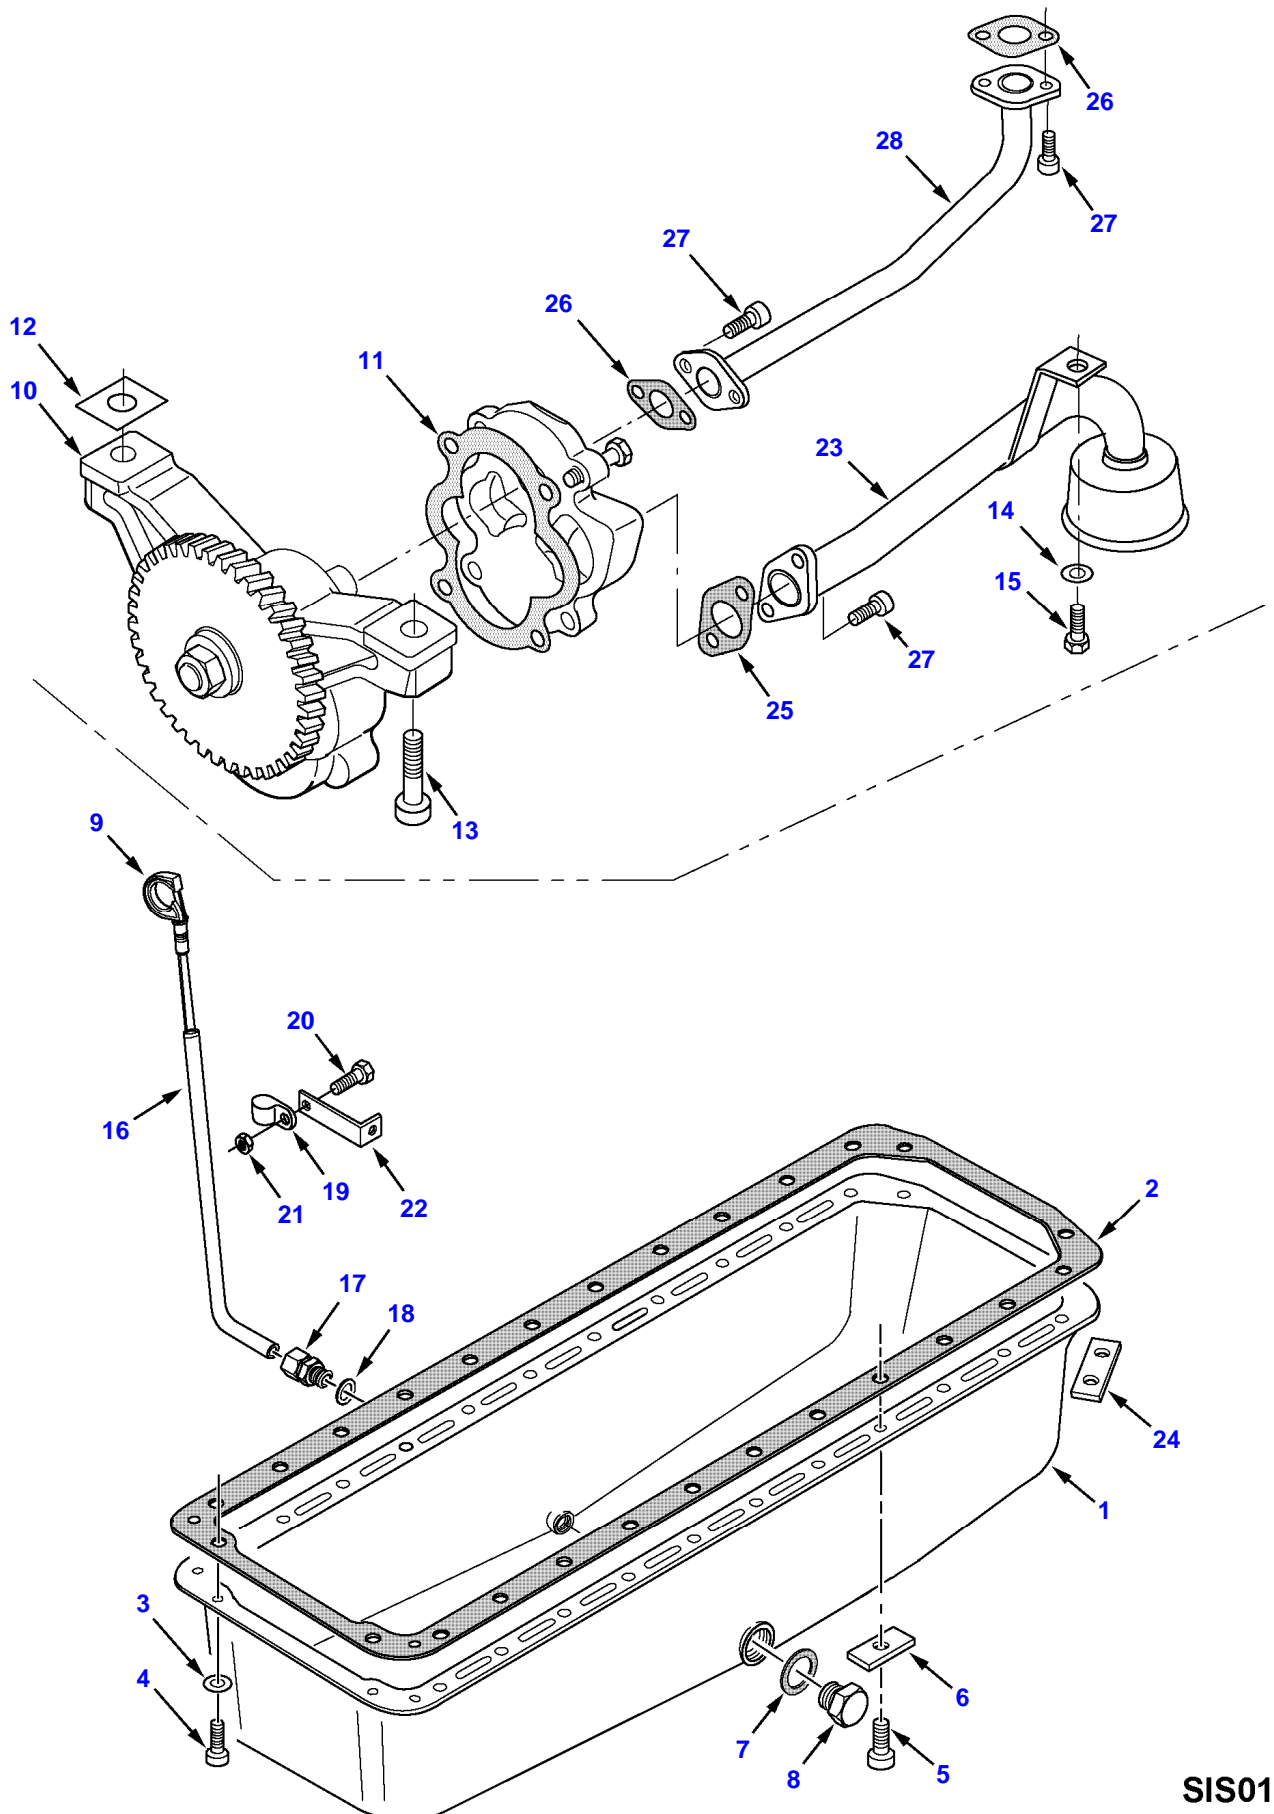

9390R COMBINE (2012-2014) (CHC26101 - EHC26500)
OIL SUMP AND PUMP

SIS0128

Item	Part Number	Qty	Description Comments	Technical Specification
1	V836347308	1	OIL SUMP	
2	V836322538	1	GASKET	
3	V500950800	4	SPRING WASHER	
4	V581804600	4	HEX SOCKET SCREW	
5	V581805000	24	HEX SOCKET SCREW	
6	V836859560	20	WASHER	
7	V615882227	1	SEALING WASHER	
8	V640045022	1	PLUG	
9	V836866909	1	DIPSTICK	L220 GREEN
10	V836874180	1	LUBRICATING OIL PUMP	
11	V836338188	1	GASKET [A]	
12	V836007871	-	INTERMEDIATE PLATE	
13	V581805050	2	HEX SOCKET SCREW	
14	V500150840	1	FLAT WASHER	
15	V528801362	1	HEX CAP SCREW	
16	V836855921	1	OIL DIPSTICK GUIDE PIPE	
17	V641086012	1	STRAIGHT FITTING	
18	V615881622	1	SEALING WASHER	
19	V602060612	1	HOSE CLIP	
20	V528801380	1	HEX CAP SCREW	
21	V504800800	1	HEX NUT	
22	V836652081	1	SUPPORT	
23	V836855674	1	OIL PUMP SUCTION PIPE	
24	V836859561	2	WASHER	
25	V836338201	1	GASKET	
26	V836008449	2	GASKET	
27	V581804600	6	HEX SOCKET SCREW	
28	V836855673	1	OIL PIPE	

[A] INCLUDED IN ITEM 10