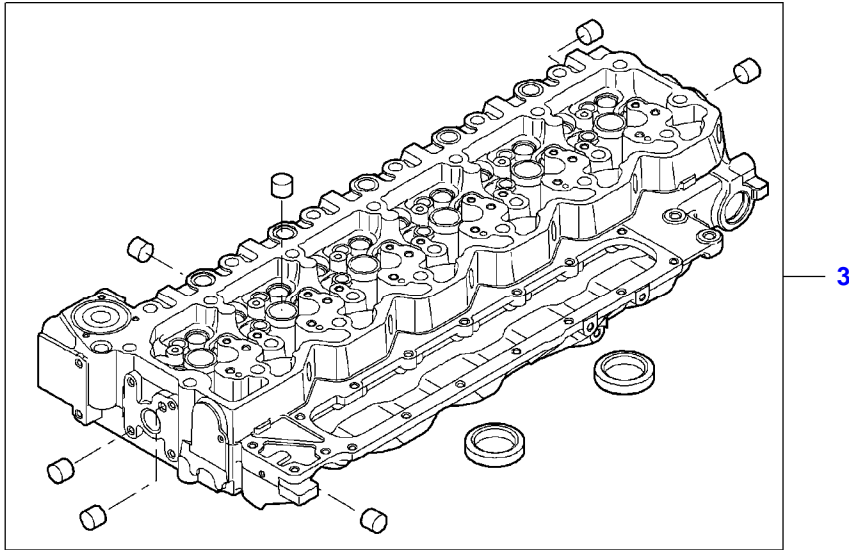

Item	Part Number	Qty	Description Comments	Technical Specification
1	LA4895432	5	SCREW	M8 X 70 (1.25)
2	LA4898717	6	ROCKER ARM SHAFT	
3	LA4897248	12	CUP	
4	LA4897245	12	SKATE	
5	LA4895068	6	ROCKER ARM	
6	LA4899089	2	SCREW	
7	LA2830222	12	SCREW	
8	NS	2	NON-SERVICEABLE PART	
9	LA17094614	3	WASHER	
10	LA504066132	6	CLAMPING CLIP	
11	LA4895067	6	ROCKER ARM	
12	NS	2	NON-SERVICEABLE PART	
13	LA4899257	1	SPACER	
14	LA504039152	3	ELECTRICAL WIRE	
15	LA4899083	12	SCREW	
			UP TO ENGINE S/N 37130	
	LA2830434	12	SCREW	
			FROM ENGINE S/N 37131	
16	LA4893487	6	SUPPORT	
17	LA4895031	12	ROD	
18	LA504085415	12	BRIDGE	
19	LA504070040	1	GASKET	
20	LA16689121	3	SCREW	
21	LA4899089	2	SCREW	
22	LA4899245	5	BUSH	

6250E & 6250L COMBINE (565510001-999 / 564210001-999 AL)
8020942-F5-1