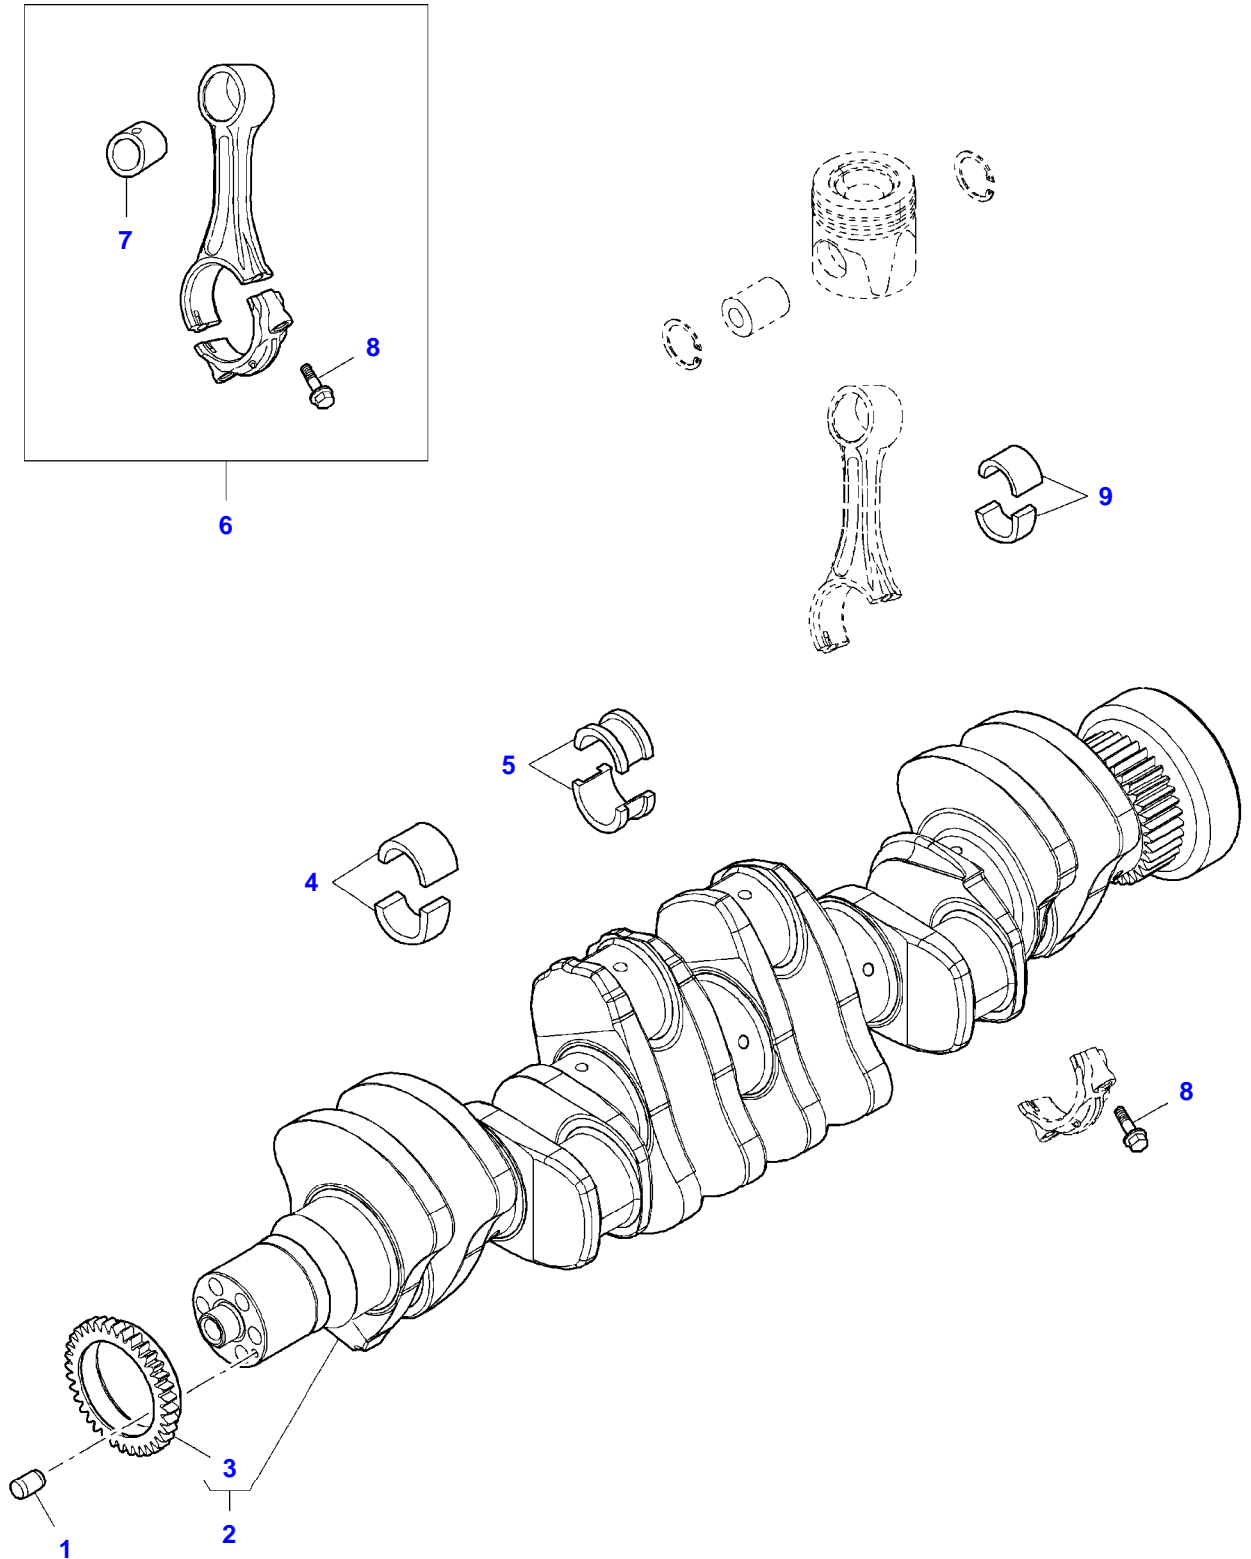

6250E & 6250L COMBINE (565510001-999 / 564210001-999 AL)
8021050-F5-1

Item	Part Number	Qty	Description Comments	Technical Specification
			UP TO MACHINE S/N 565510032 (6250E)	
1	LA4899046	1	DOWEL	
2	LA4896766	1	MOTOR SHAFT	
3	LA4893386	1	GEAR	
4	LA2995787	6	BEARING STANDARD	
	LA2995788	6	BEARING	-0,250
	LA2995789	6	BEARING	-0,500
5	LA2995784	1	BEARING STANDARD	
	LA2995785	1	BEARING	-0,250
	LA2995786	1	BEARING	-0,500
6	LA4898808	6	CONROD	
7	LA4891178	1	BUSH	
8	LA4891179	2	SCREW	
9	LA2996044	6	CONROD BEARING STANDARD	
	LA2992151	6	CONROD BEARING	-0,250
	LA2992152	6	CONROD BEARING	-0,500