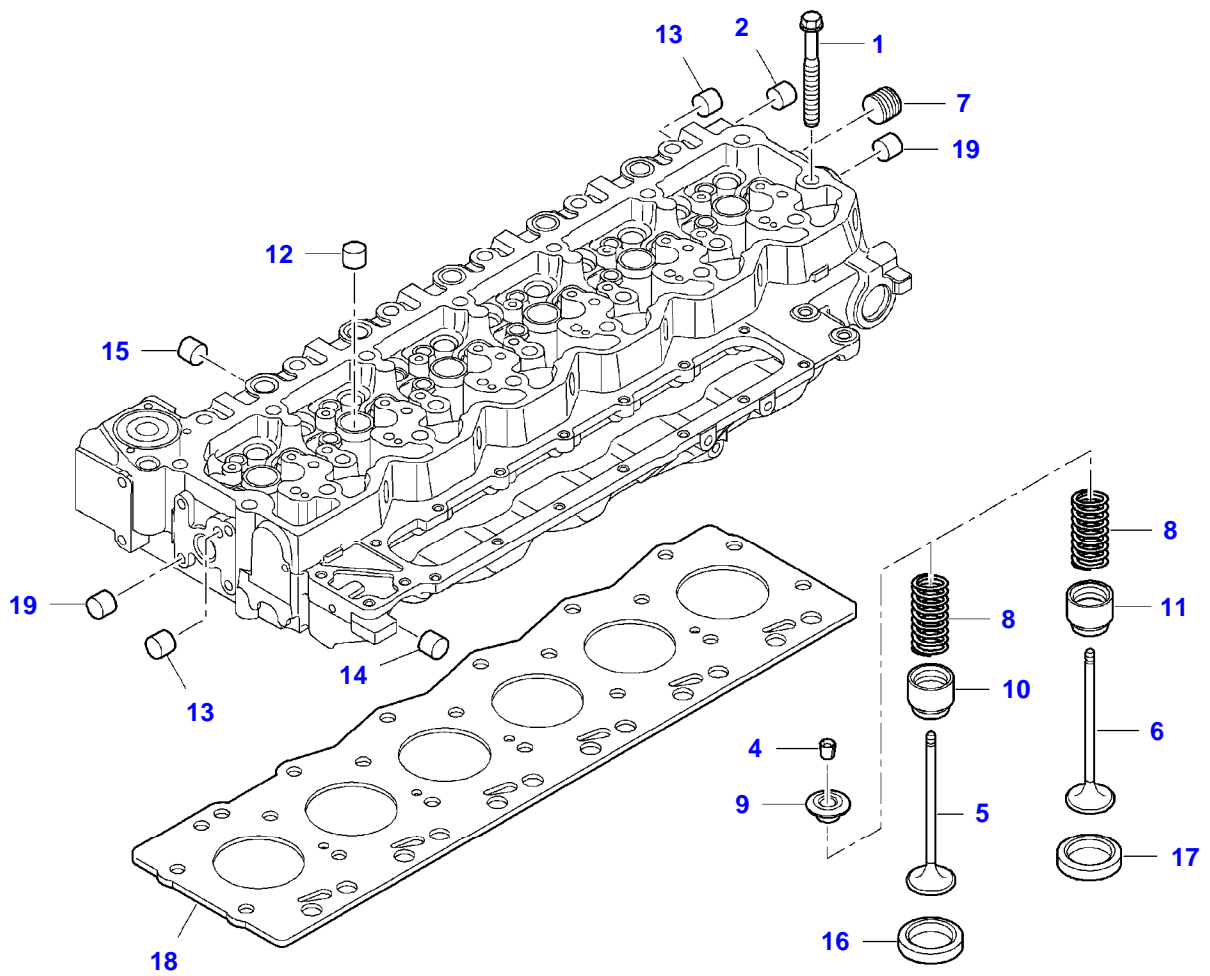

Item	Part Number	Qty	Description Comments	Technical Specification
1	LA4895432	5	SCREW	M8 X 70 (1.25)
2	LA4898717	6	ROCKER ARM SHAFT	
3	LA4897248	12	CUP	
4	LA4897245	12	SKATE	
5	LA4895068	6	ROCKER ARM	
6	LA4899089	2	SCREW	
7	LA2830222	12	SCREW	
8	NS	2	NON-SERVICEABLE PART	
9	LA17094614	3	WASHER	
10	LA504066132	6	CLAMPING CLIP	
11	LA4895067	6	ROCKER ARM	
12	NS	2	NON-SERVICEABLE PART	
13	LA4899257	1	SPACER	
14	LA504039152	3	ELECTRICAL WIRE	
15	LA4899083	12	SCREW	
			UP TO ENGINE S/N 37130	
	LA2830434	12	SCREW	
			FROM ENGINE S/N 37131	
16	LA4893487	6	SUPPORT	
17	LA4895031	12	ROD	
18	LA504085415	12	BRIDGE	
19	LA504070040	1	GASKET	
20	LA16689121	3	SCREW	
21	LA4899089	2	SCREW	
22	LA4899245	5	BUSH	

6250E & 6250L COMBINE (565510001-999 / 564210001-999 AL)
8020942-F5-1