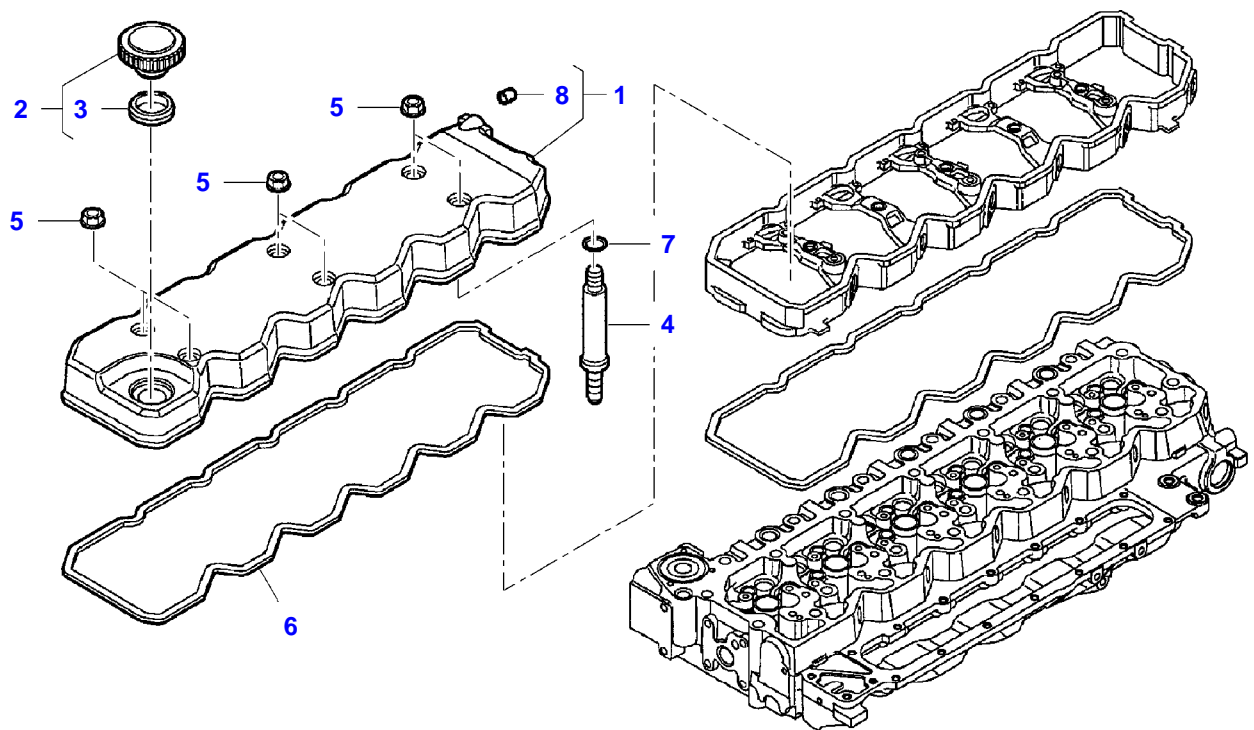

Item	Part Number	Qty	Description Comments	Technical Specification
1	LA4899026	2	DOWEL	
2	LA4899109	2	HEX CAP SCREW	M10 X 80 (1.5)
	LA4892915	10	HEX CAP SCREW	M10 X 40 (1.5)
	LA4899076	6	HEX CAP SCREW	M12 X 80
	LA4897499	2	SCREW	
3	LA2992504	1	ADHESIVE	
4	LA4895378	1	PLUG	Ø 29 MM
5	LA17288480	1	O-RING	Ø 21,81 X 3,53 MM
6	LA4895155	1	COVERING	
7	LA504033868	1	COVERING	
8	LA4890833	1	SEAL	
9	LA4899068	2	HEX CAP SCREW	M8 X 17

Item	Part Number	Qty	Description Comments
1	LA323015750	1	COVERING
2	LA323017750	1	PLUG
3	LA323015850	1	SEAL
4	LA504129243	6	SCREW
5	LA504075125	6	NUT
6	LA4899226	1	GASKET UP TO MACHINE S/N 565510032
	LA504070038	1	GASKET FROM MACHINE S/N 565510033 FROM MACHINE S/N 564210001 AL
7	LA504070041	6	GASKET
8	LA4898283	1	PLUG