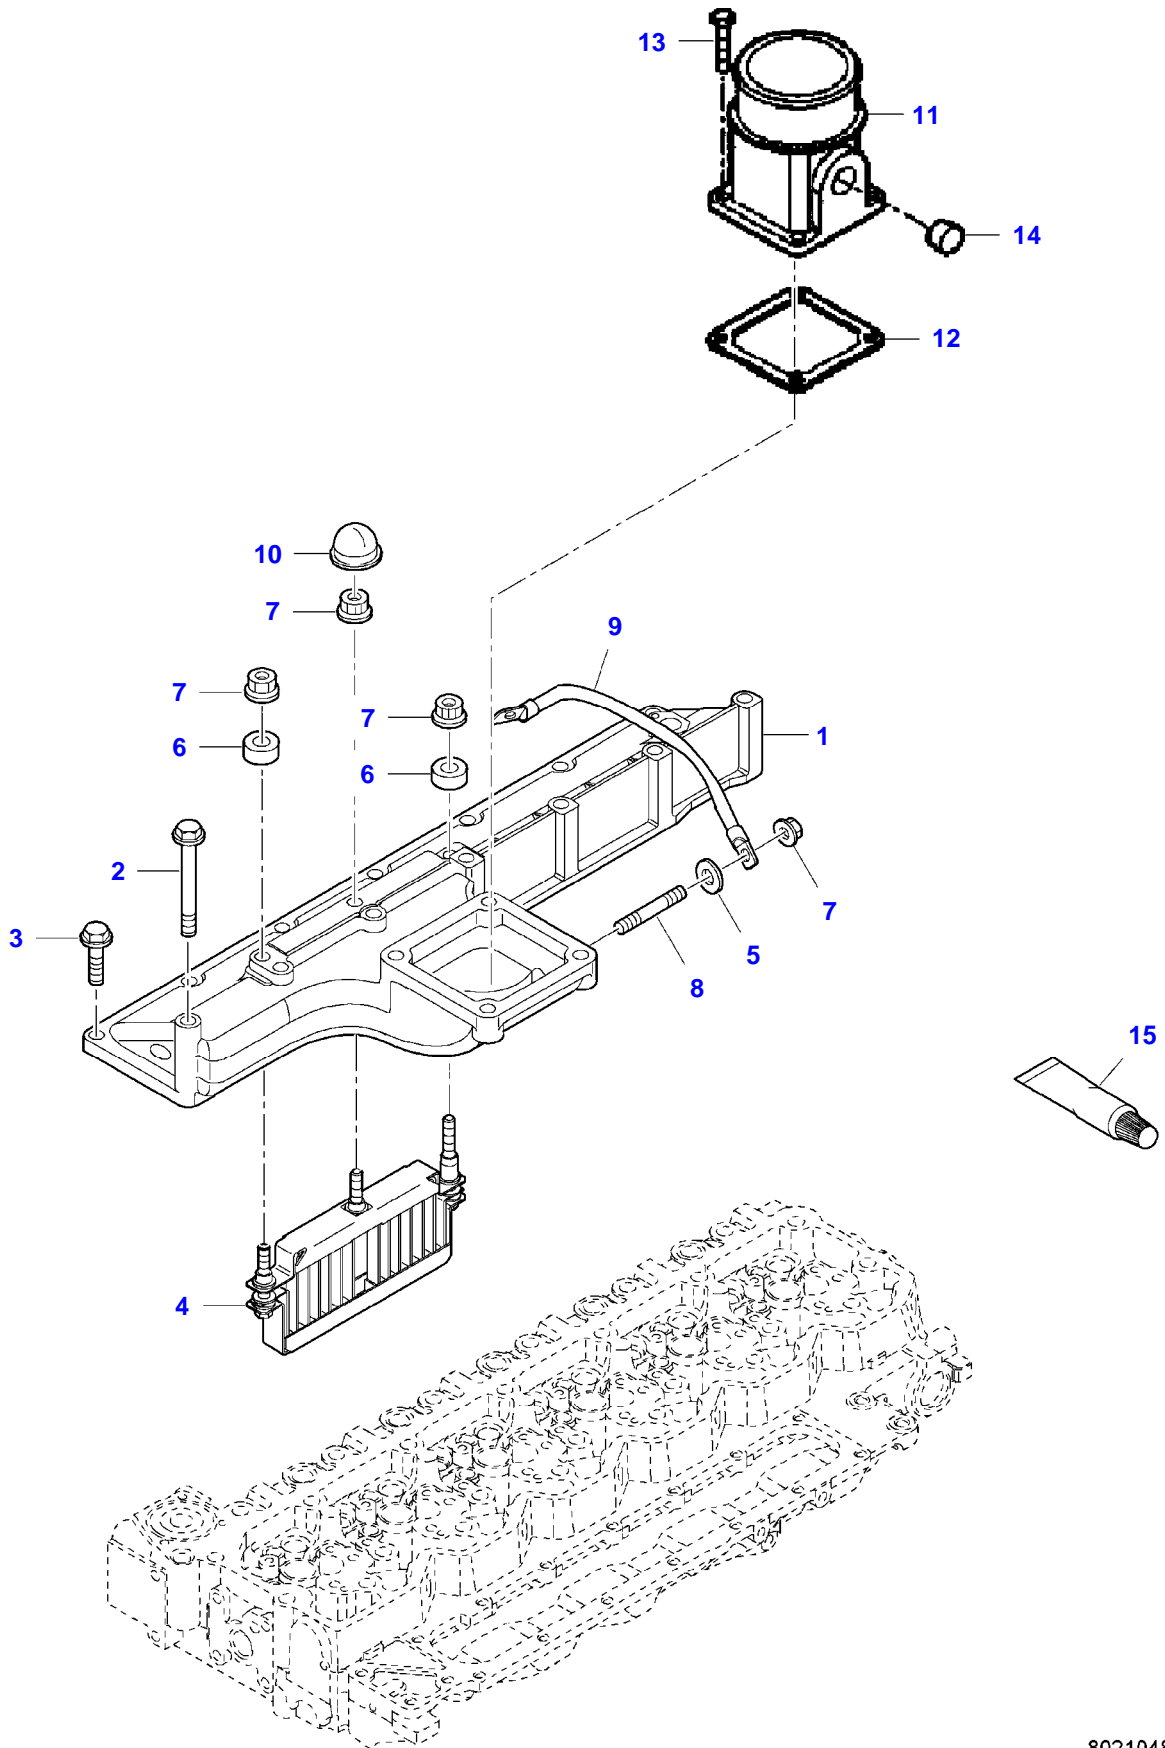

Item	Part Number	Qty	Description Comments	Technical Specification
1	LA4899079	6	HEX CAP SCREW	
2	LA4896380	1	GEAR	
3	LA4899068	2	HEX CAP SCREW	M8 X 17
4	LA4897457	1	STIRRUP	
5	LA4896421	1	CAMSHAFT UP TO MACHINE S/N 565510032	
	LA504080211	1	CAMSHAFT FROM MACHINE S/N 565510033 FROM MACHINE S/N 564210001 AL	
6	LA4899080	1	DOWEL	

Item	Part Number	Qty	Description Comments	Technical Specification
1	LA4895432	5	SCREW	M8 X 70 (1.25)
2	LA4898717	6	ROCKER ARM SHAFT	
3	LA4897248	12	CUP	
4	LA4897245	12	SKATE	
5	LA4895068	6	ROCKER ARM	
6	LA4899089	2	SCREW	
7	LA2830222	12	SCREW	
8	NS	2	NON-SERVICEABLE PART	
9	LA17094614	3	WASHER	
10	LA504066132	6	CLAMPING CLIP	
11	LA4895067	6	ROCKER ARM	
12	NS	2	NON-SERVICEABLE PART	
13	LA4899257	1	SPACER	
14	LA504039152	3	ELECTRICAL WIRE	
15	LA4899083	12	SCREW	
			UP TO ENGINE S/N 37130	
	LA2830434	12	SCREW	
			FROM ENGINE S/N 37131	
16	LA4893487	6	SUPPORT	
17	LA4895031	12	ROD	
18	LA504085415	12	BRIDGE	
19	LA504070040	1	GASKET	
20	LA16689121	3	SCREW	
21	LA4899089	2	SCREW	
22	LA4899245	5	BUSH	

Thank you so much for reading

Item	Part Number	Qty	Description Comments	Technical Specification
1	LA4891024	12	HEX CAP SCREW	M12 X 130
	LA4891025	14	HEX CAP SCREW	M12 X 150
2	LA4893036	3	PLUG	
3	LA2831279	1	CYLINDER HEAD	
4	LA4899081	48	HALF CONE	
5	LA4895051	12	VALVE	
6	LA4895052	12	VALVE	
7	LA4895079	1	PLUG	
8	LA4895073	24	SPRING	
9	LA4895074	24	CUP	
10	LA4895072	24	CAP	
			UP TO ENGINE S/N 63211	
	LA2831287	24	CAP	
			FROM ENGINE S/N 63212	
11	LA4895411	24	CAP	
			UP TO ENGINE S/N 63211	
	LA2831287	24	CAP	
			FROM ENGINE S/N 63212	
12	LA4895089	11	PLUG	
13	LA4895406	7	PLUG	
14	LA4895407	2	PLUG	
15	LA4895408	2	PLUG	
16	LA4897106	12	VALVE SEAT	
			UP TO ENGINE S/N 63211	
	LA4893244	12	VALVE SEAT	
			FROM ENGINE S/N 63212	
17	LA4897578	12	VALVE SEAT	
			UP TO ENGINE S/N 63211	
	LA4893244	12	VALVE SEAT	
			FROM ENGINE S/N 63212	
18	LA2830704	1	GASKET	
19	LA4895085	13	PLUG	