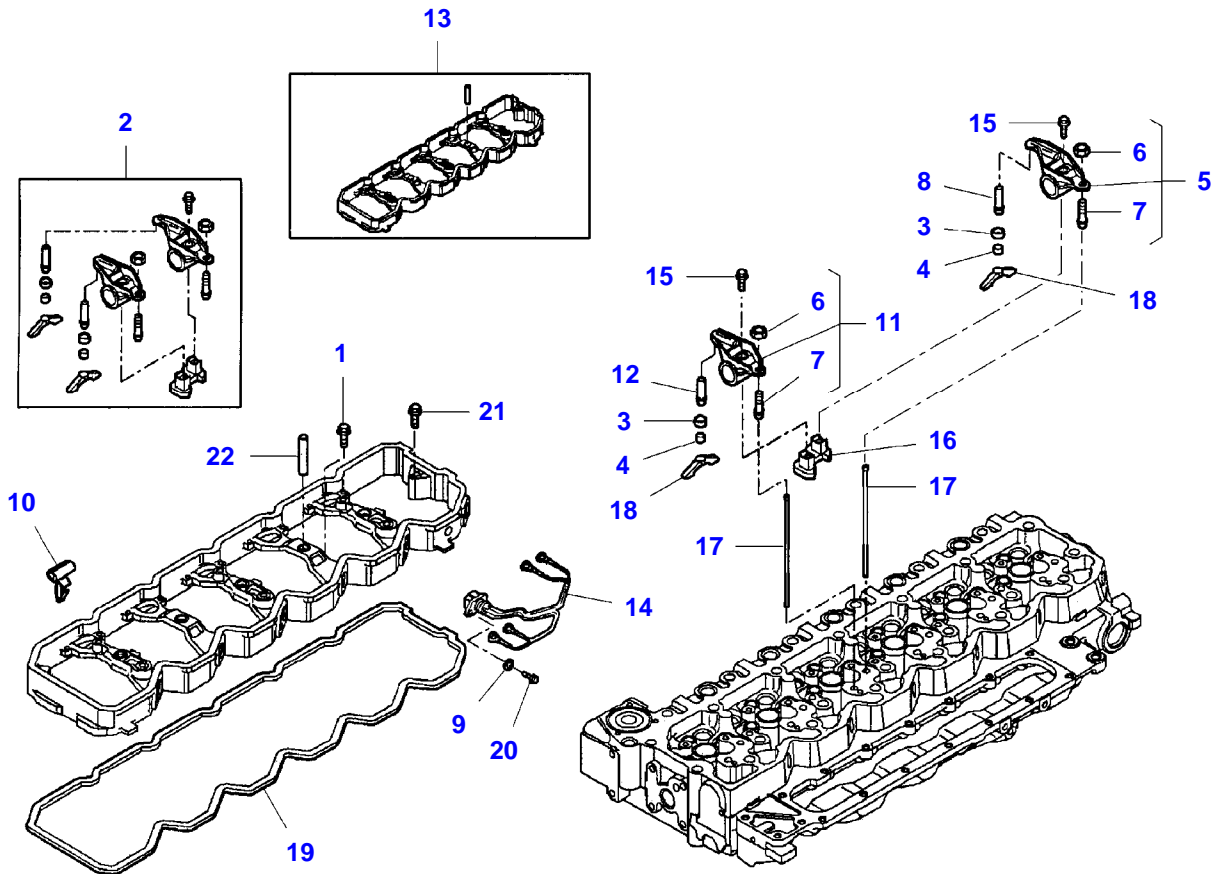

6250E & 6250L COMBINE (565510001-999 / 564210001-999 AL)
8020969-F5-1

Item	Part Number	Qty	Description Comments	Technical Specification
			FROM MACHINE S/N 565510033 (6250E) 564210001 (6250L)	
1	LA4899046	1	DOWEL	
2	LA504057571	1	MOTOR SHAFT	
3	LA4893386	1	GEAR	
4	LA2992147	6	BEARING STANDARD	
	LA2992148	6	BEARING	-0,250
	LA2992149	6	BEARING	-0,500
5	LA2995784	1	BEARING STANDARD	
	LA2995785	1	BEARING	-0,250
	LA2995786	1	BEARING	-0,500
6	LA2831298	6	PISTON ROD	
7	LA4892708	1	BUSH	
8	LA2831297	2	BOLT	
9	LA8093882	6	BEARING STANDARD	
	LA8094960	6	BEARING	-0,250
	LA8094961	6	BEARING	-0,500

Item	Part Number	Qty	Description Comments	Technical Specification
			UP TO MACHINE S/N 565510032 (6250E)	
1	LA2992560	6	RING SET STANDARD	
	LA2992561	6	RING SET	+0,5
2	LA2992558	6	PISTON STANDARD	
	LA2992559	6	PISTON	+0,5
3	LA504046494	6	PISTON PIN	
4	LA4895088	12	CIRCLIP	

Item	Part Number	Qty	Description Comments	Technical Specification
1	LA4899079	6	HEX CAP SCREW	
2	LA4896380	1	GEAR	
3	LA4899068	2	HEX CAP SCREW	M8 X 17
4	LA4897457	1	STIRRUP	
5	LA4896421	1	CAMSHAFT UP TO MACHINE S/N 565510032	
	LA504080211	1	CAMSHAFT FROM MACHINE S/N 565510033 FROM MACHINE S/N 564210001 AL	
6	LA4899080	1	DOWEL	

Item	Part Number	Qty	Description Comments	Technical Specification
1	LA4895432	5	SCREW	M8 X 70 (1.25)
2	LA4898717	6	ROCKER ARM SHAFT	
3	LA4897248	12	CUP	
4	LA4897245	12	SKATE	
5	LA4895068	6	ROCKER ARM	
6	LA4899089	2	SCREW	
7	LA2830222	12	SCREW	
8	NS	2	NON-SERVICEABLE PART	
9	LA17094614	3	WASHER	
10	LA504066132	6	CLAMPING CLIP	
11	LA4895067	6	ROCKER ARM	
12	NS	2	NON-SERVICEABLE PART	
13	LA4899257	1	SPACER	
14	LA504039152	3	ELECTRICAL WIRE	
15	LA4899083	12	SCREW	
			UP TO ENGINE S/N 37130	
	LA2830434	12	SCREW	
			FROM ENGINE S/N 37131	
16	LA4893487	6	SUPPORT	
17	LA4895031	12	ROD	
18	LA504085415	12	BRIDGE	
19	LA504070040	1	GASKET	
20	LA16689121	3	SCREW	
21	LA4899089	2	SCREW	
22	LA4899245	5	BUSH	