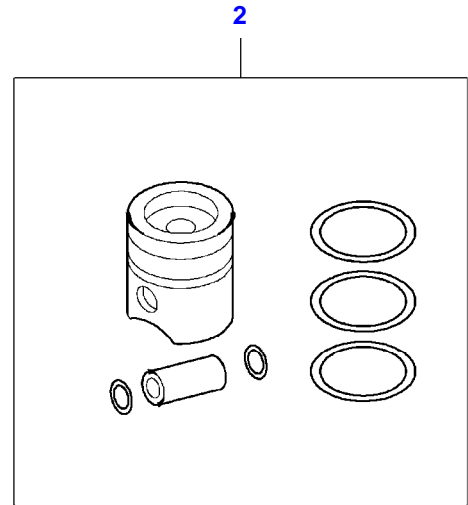

Item	Part Number	Qty	Description Comments	Technical Specification
			UP TO MACHINE S/N 565510032 (6250E)	
1	LA2992560	6	RING SET STANDARD	
	LA2992561	6	RING SET	+0,5
2	LA2992558	6	PISTON STANDARD	
	LA2992559	6	PISTON	+0,5
3	LA504046494	6	PISTON PIN	
4	LA4895088	12	CIRCLIP