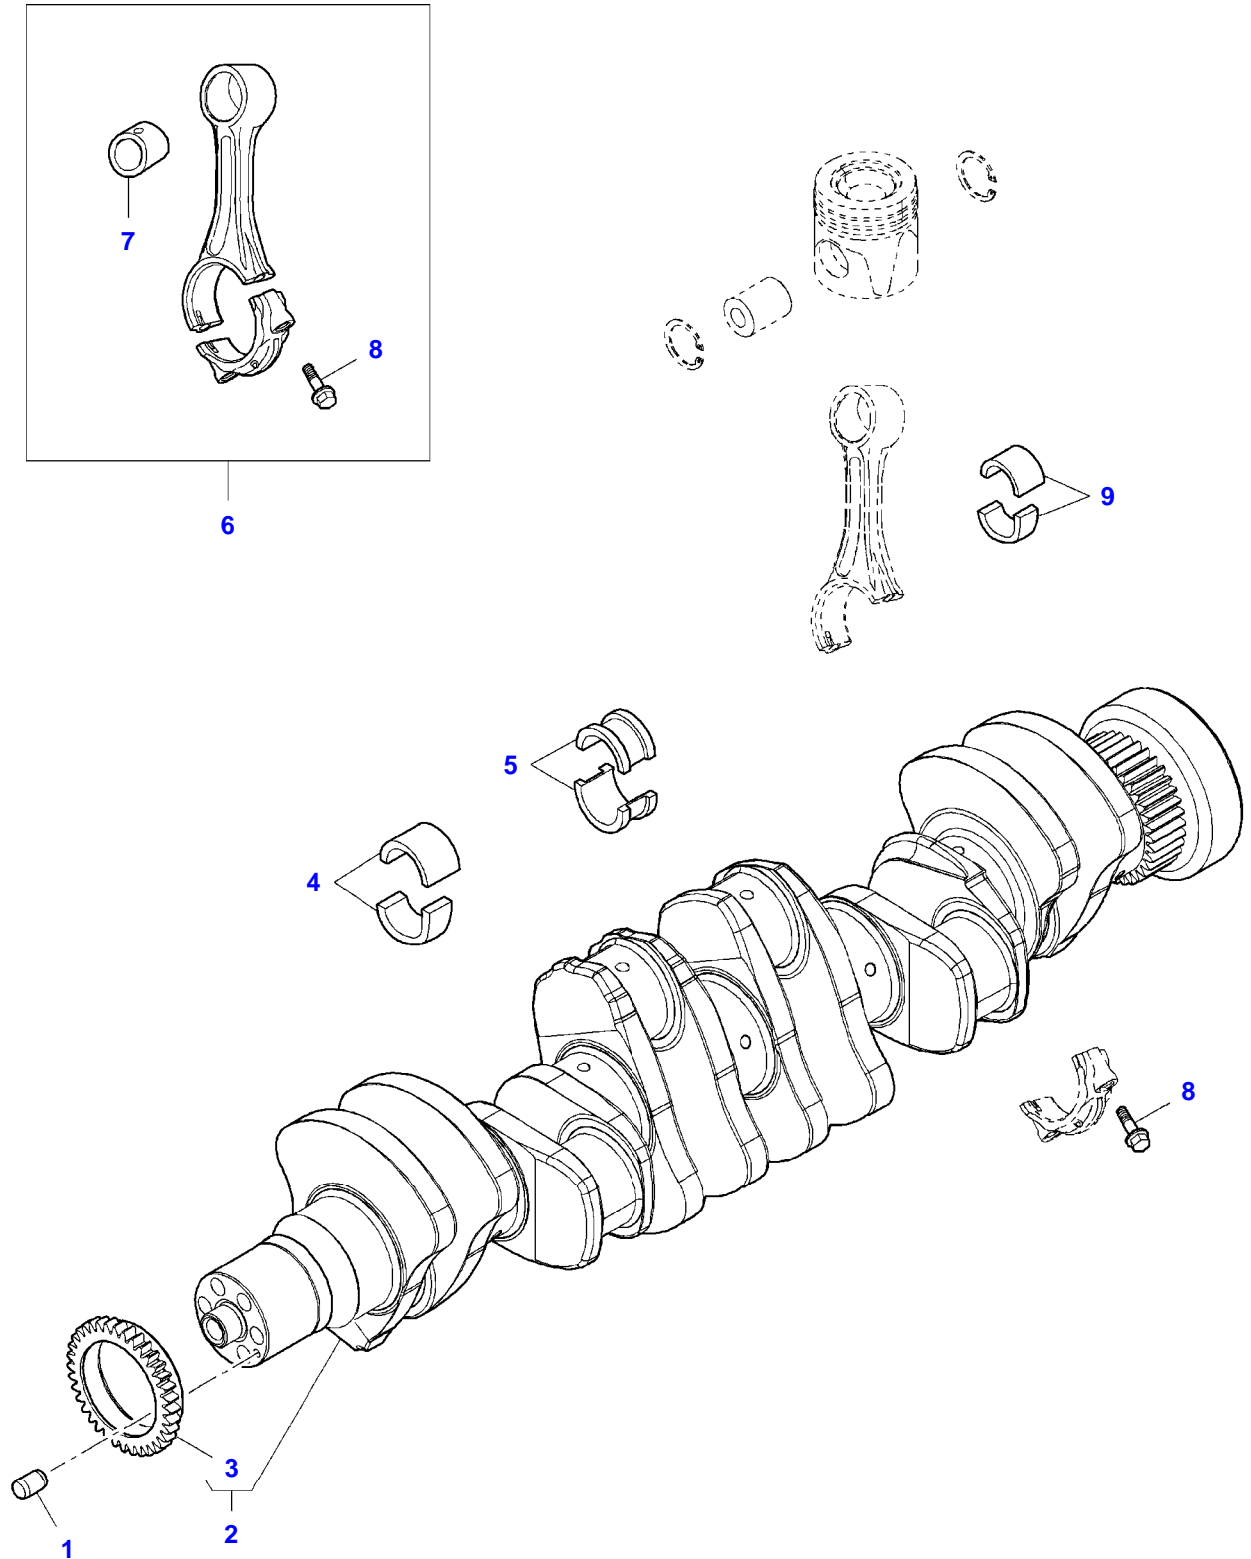

6250E & 6250L COMBINE (565510001-999 / 564210001-999 AL)
8020969-F5-1

Item	Part Number	Qty	Description Comments	Technical Specification
			FROM MACHINE S/N 565510033 (6250E) 564210001 (6250L)	
1	LA4899046	1	DOWEL	
2	LA504057571	1	MOTOR SHAFT	
3	LA4893386	1	GEAR	
4	LA2992147	6	BEARING STANDARD	
	LA2992148	6	BEARING	-0,250
	LA2992149	6	BEARING	-0,500
5	LA2995784	1	BEARING STANDARD	
	LA2995785	1	BEARING	-0,250
	LA2995786	1	BEARING	-0,500
6	LA2831298	6	PISTON ROD	
7	LA4892708	1	BUSH	
8	LA2831297	2	BOLT	
9	LA8093882	6	BEARING STANDARD	
	LA8094960	6	BEARING	-0,250
	LA8094961	6	BEARING	-0,500