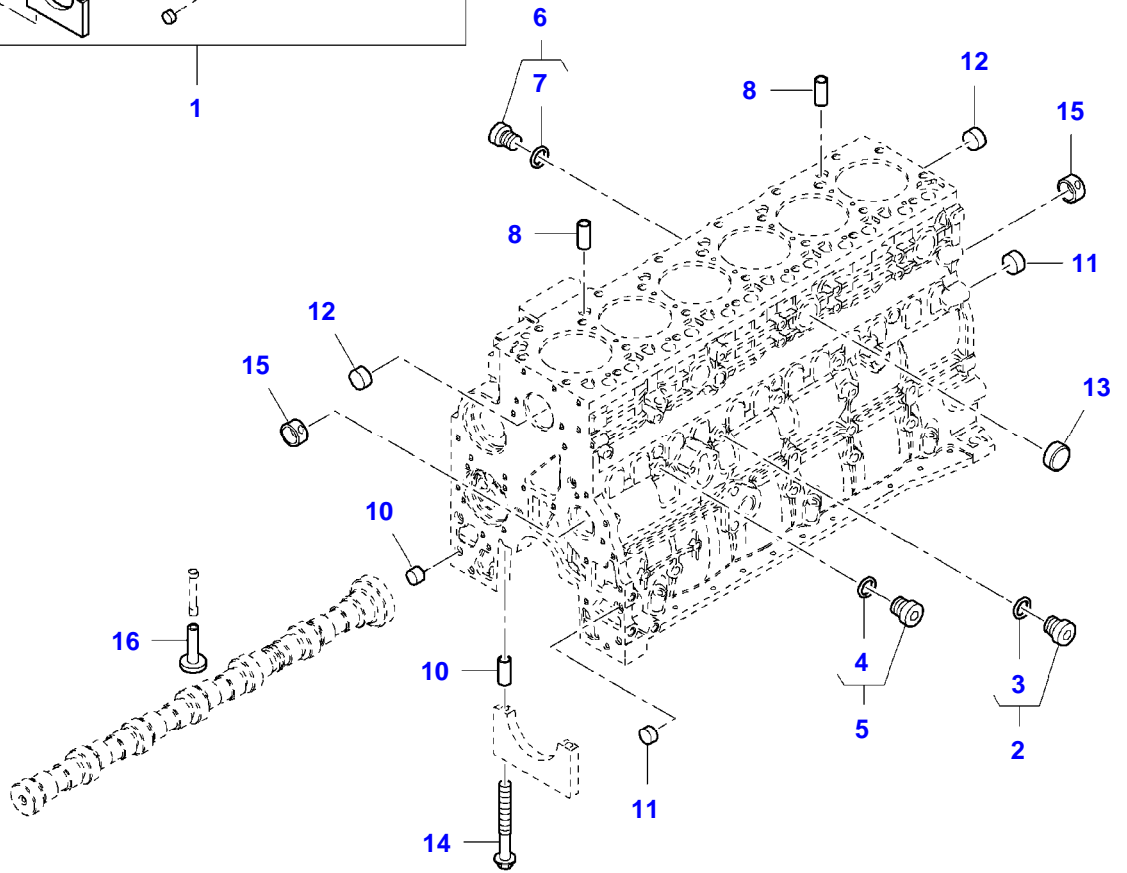

5250L COMBINE (258110001-999 / 268110001-999 AL)
8021121-F5-1

1

Item	Part Number	Qty	Description Comments	Technical Specification
1	LA2830076	1	ENGINE BLOCK	
2	LA4895605	2	PLUG	M14 (1.5)
3	LA4899115	2	O-RING	
4	LA4899009	2	PLUG	M10 (1.0)
5	LA4899072	2	O-RING	
6	LA4895392	2	PLUG	M18 (1.5)
7	LA4895393	2	O-RING	
8	LA4895049	2	DOWEL	
9	LA4899032	14	HEX CAP SCREW	M10 X 25
10	LA4899026	14	DOWEL	
11	LA4895039	3	PLUG	
12	LA4895038	6	PLUG	
13	LA4895228	3	PLUG	
14	LA4891353	14	HEX CAP SCREW	M12 X 120
15	LA4895040	2	BEARING	
16	LA4899803	12	VALVE	
17	LA504054307	6	JET	
18	LA4894218	1	FILLER	
19	LA504076109	1	PLATE	

Item	Part Number	Qty	Description Comments	Technical Specification
1	LA4899026	2	DOWEL	
2	LA4899109	2	HEX CAP SCREW	M10 X 80 (1.5)
	LA4892915	10	HEX CAP SCREW	M10 X 40 (1.5)
	LA4899076	6	HEX CAP SCREW	M12 X 80
	LA4897499	2	SCREW	
3	LA2992504	1	ADHESIVE	
4	LA4895378	1	PLUG	Ø 29 MM
5	LA17288480	1	O-RING	Ø 21,81 X 3,53 MM
6	LA4895155	1	COVERING	
7	LA504033868	1	COVERING	
8	LA4890833	1	SEAL	
9	LA4899068	2	HEX CAP SCREW	M8 X 17

5250L COMBINE (258110001-999 / 268110001-999 AL)
8020060-F5-1

OIL SUMP

Item	Part Number	Qty	Description Comments	Technical Specification
1	LA16673635	2	HEX CAP SCREW	M8 X 20 (1.25)
2	LA4899091	18	HEX CAP SCREW	
3	LA4898301	1	GASKET	
4	LA4898036	1	OIL PAN	
5	LA2830546	2	SEALING WASHER	
6	LA4895577	2	DRAIN PLUG	
7	LA4897858	1	SPACER	
8	LA504084493	1	OIL PIPE	
9	LA4897861	1	SEAL	
10	LA4895291	2	HEX CAP SCREW	M10 X 20 (1.5)