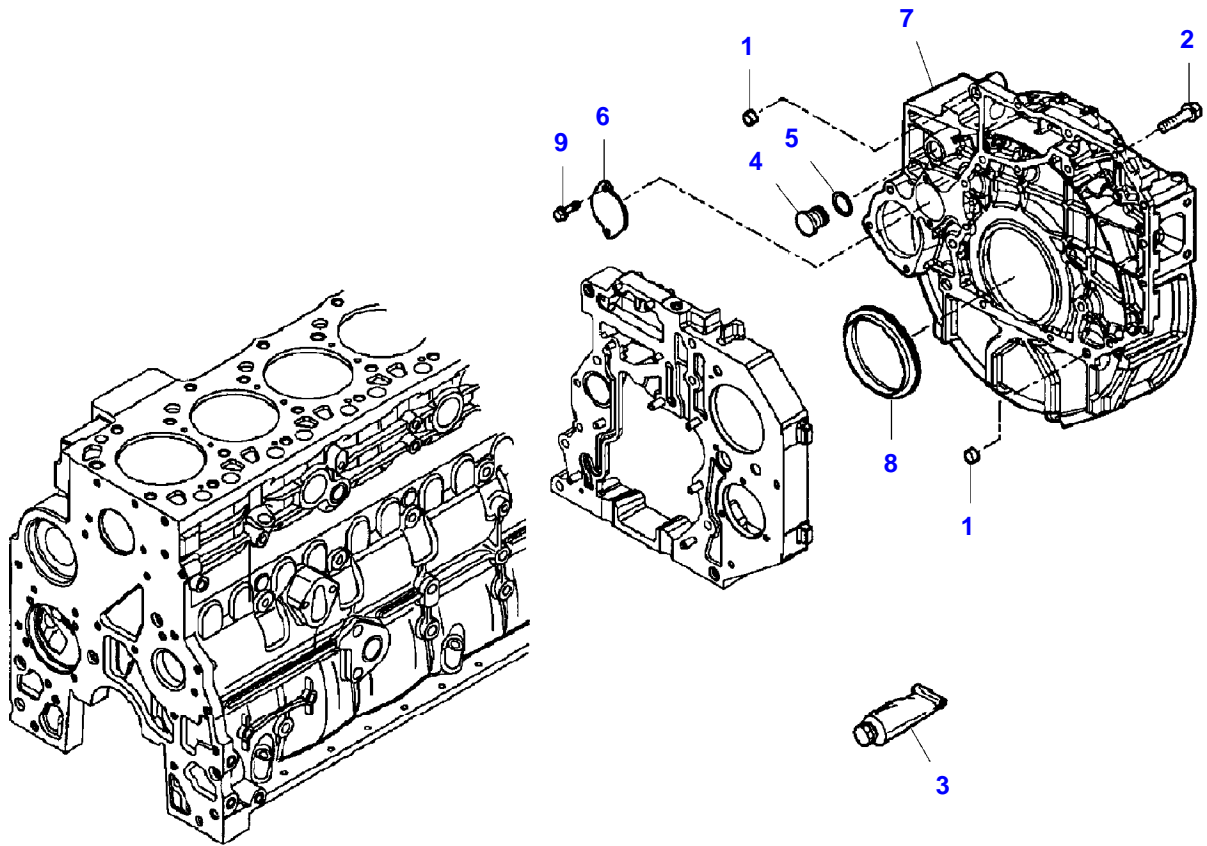

5250L COMBINE (258110001-999 / 268110001-999 AL)
8021121-F5-1

1

Item	Part Number	Qty	Description Comments	Technical Specification
1	LA2830076	1	ENGINE BLOCK	
2	LA4895605	2	PLUG	M14 (1.5)
3	LA4899115	2	O-RING	
4	LA4899009	2	PLUG	M10 (1.0)
5	LA4899072	2	O-RING	
6	LA4895392	2	PLUG	M18 (1.5)
7	LA4895393	2	O-RING	
8	LA4895049	2	DOWEL	
9	LA4899032	14	HEX CAP SCREW	M10 X 25
10	LA4899026	14	DOWEL	
11	LA4895039	3	PLUG	
12	LA4895038	6	PLUG	
13	LA4895228	3	PLUG	
14	LA4891353	14	HEX CAP SCREW	M12 X 120
15	LA4895040	2	BEARING	
16	LA4899803	12	VALVE	
17	LA504054307	6	JET	
18	LA4894218	1	FILLER	
19	LA504076109	1	PLATE	

Item	Part Number	Qty	Description Comments	Technical Specification
1	LA4899026	2	DOWEL	
2	LA4899078	4	HEX CAP SCREW	
3	LA4899093	2	HEX CAP SCREW	
	LA4899073	1	HEX CAP SCREW	
4	LA4896939	3	HEX CAP SCREW	
5	LA4899678	1	GEARBOX	
6	LA4897026	1	COVERING	
7	LA4891209	2	PLUG	
8	LA4899063	8	HEX CAP SCREW	M8 X 30
9	LA4899078	5	HEX CAP SCREW	
10	LA4890832	1	SEAL	
11	LA2992504	1	ADHESIVE	
12	LA16677735	2	HEX CAP SCREW	M12 X 25
13	LA504049033	1	COVERING	
14	LA4896897	1	GASKET	

Item	Part Number	Qty	Description Comments	Technical Specification
1	LA4899026	2	DOWEL	
2	LA4899109	2	HEX CAP SCREW	M10 X 80 (1.5)
	LA4892915	10	HEX CAP SCREW	M10 X 40 (1.5)
	LA4899076	6	HEX CAP SCREW	M12 X 80
	LA4897499	2	SCREW	
3	LA2992504	1	ADHESIVE	
4	LA4895378	1	PLUG	Ø 29 MM
5	LA17288480	1	O-RING	Ø 21,81 X 3,53 MM
6	LA4895155	1	COVERING	
7	LA504033868	1	COVERING	
8	LA4890833	1	SEAL	
9	LA4899068	2	HEX CAP SCREW	M8 X 17

5250L COMBINE (258110001-999 / 268110001-999 AL)
8020060-F5-1

OIL SUMP

Item	Part Number	Qty	Description Comments	Technical Specification
1	LA16673635	2	HEX CAP SCREW	M8 X 20 (1.25)
2	LA4899091	18	HEX CAP SCREW	
3	LA4898301	1	GASKET	
4	LA4898036	1	OIL PAN	
5	LA2830546	2	SEALING WASHER	
6	LA4895577	2	DRAIN PLUG	
7	LA4897858	1	SPACER	
8	LA504084493	1	OIL PIPE	
9	LA4897861	1	SEAL	
10	LA4895291	2	HEX CAP SCREW	M10 X 20 (1.5)