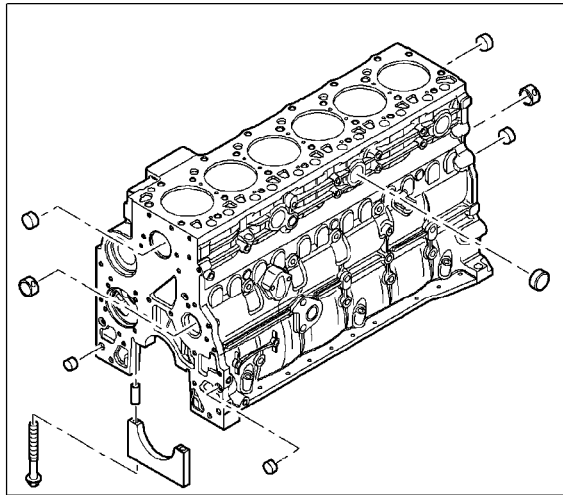

Page Number	Page Title	Page Reference
01-000-TOC	ENGINE	01-000-TOC
02-000-TOC	ENGINE INSTALLATION	02-000-TOC
03-000-TOC	DRIVE SYSTEM	03-000-TOC
04-000-TOC	AXLES	04-000-TOC
05-000-TOC	STEERING SYSTEM	05-000-TOC
06-000-TOC	DRIVE TRAIN SYSTEM	06-000-TOC
07-000-TOC	BRAKE SYSTEM	07-000-TOC
08-000-TOC	HYDRAULIC SYSTEM	08-000-TOC
09-000-TOC	ELECTRICAL SYSTEM	09-000-TOC
10-000-TOC	CAB	10-000-TOC
11-000-TOC	AIR CONDITIONING AND HEATING SYSTEM	11-000-TOC
12-000-TOC	CHASSIS	12-000-TOC
13-000-TOC	DECALS	13-000-TOC
14-000-TOC	WHEELS	14-000-TOC
15-000-TOC	FEEDING SYSTEM	15-000-TOC
16-000-TOC	THRESHING SYSTEM	16-000-TOC
17-000-TOC	CLEANING SYSTEM	17-000-TOC
18-000-TOC	GRAIN BIN AND ELEVATOR SYSTEM	18-000-TOC
19-000-TOC	DISCHARGE SYSTEM	19-000-TOC
20-000-TOC	ACCESSORIES	20-000-TOC

5250L COMBINE (258110001-999 / 268110001-999 AL)
8021121-F5-1

1

Item	Part Number	Qty	Description Comments	Technical Specification
1	LA2830076	1	ENGINE BLOCK	
2	LA4895605	2	PLUG	M14 (1.5)
3	LA4899115	2	O-RING	
4	LA4899009	2	PLUG	M10 (1.0)
5	LA4899072	2	O-RING	
6	LA4895392	2	PLUG	M18 (1.5)
7	LA4895393	2	O-RING	
8	LA4895049	2	DOWEL	
9	LA4899032	14	HEX CAP SCREW	M10 X 25
10	LA4899026	14	DOWEL	
11	LA4895039	3	PLUG	
12	LA4895038	6	PLUG	
13	LA4895228	3	PLUG	
14	LA4891353	14	HEX CAP SCREW	M12 X 120
15	LA4895040	2	BEARING	
16	LA4899803	12	VALVE	
17	LA504054307	6	JET	
18	LA4894218	1	FILLER	
19	LA504076109	1	PLATE	