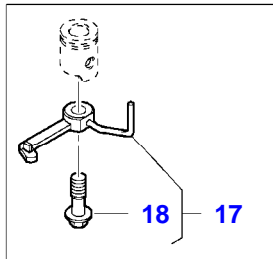

5250L COMBINE (258110001-999 / 268110001-999 AL)
8021121-F5-1

1

Item	Part Number	Qty	Description Comments	Technical Specification
1	LA2830076	1	ENGINE BLOCK	
2	LA4895605	2	PLUG	M14 (1.5)
3	LA4899115	2	O-RING	
4	LA4899009	2	PLUG	M10 (1.0)
5	LA4899072	2	O-RING	
6	LA4895392	2	PLUG	M18 (1.5)
7	LA4895393	2	O-RING	
8	LA4895049	2	DOWEL	
9	LA4899032	14	HEX CAP SCREW	M10 X 25
10	LA4899026	14	DOWEL	
11	LA4895039	3	PLUG	
12	LA4895038	6	PLUG	
13	LA4895228	3	PLUG	
14	LA4891353	14	HEX CAP SCREW	M12 X 120
15	LA4895040	2	BEARING	
16	LA4899803	12	VALVE	
17	LA504054307	6	JET	
18	LA4894218	1	FILLER	
19	LA504076109	1	PLATE	

Item	Part Number	Qty	Description Comments	Technical Specification
1	LA4899026	2	DOWEL	
2	LA4899109	2	HEX CAP SCREW	M10 X 80 (1.5)
	LA4892915	10	HEX CAP SCREW	M10 X 40 (1.5)
	LA4899076	6	HEX CAP SCREW	M12 X 80
	LA4897499	2	SCREW	
3	LA2992504	1	ADHESIVE	
4	LA4895378	1	PLUG	Ø 29 MM
5	LA17288480	1	O-RING	Ø 21,81 X 3,53 MM
6	LA4895155	1	COVERING	
7	LA504033868	1	COVERING	
8	LA4890833	1	SEAL	
9	LA4899068	2	HEX CAP SCREW	M8 X 17

5250L COMBINE (258110001-999 / 268110001-999 AL)
8020942-F5-1

CYLINDER HEAD

Item	Part Number	Qty	Description Comments	Technical Specification
1	LA4891024	12	HEX CAP SCREW	M12 X 130
	LA4891025	14	HEX CAP SCREW	M12 X 150
2	LA4893036	3	PLUG	
3	LA2831279	1	CYLINDER HEAD	
4	LA4899081	48	HALF CONE	
5	LA4895051	12	VALVE	
6	LA4895052	12	VALVE	
7	LA4895079	1	PLUG	
8	LA4895073	24	SPRING	
9	LA4895074	24	CUP	
10	LA4895072	24	CAP	
			UP TO ENGINE S/N 63211	
	LA2831287	24	CAP	
			FROM ENGINE S/N 63212	
11	LA4895411	24	CAP	
			UP TO ENGINE S/N 63211	
	LA2831287	24	CAP	
			FROM ENGINE S/N 63212	
12	LA4895089	11	PLUG	
13	LA4895406	7	PLUG	
14	LA4895407	2	PLUG	
15	LA4895408	2	PLUG	
16	LA4897106	12	VALVE SEAT	
			UP TO ENGINE S/N 63211	
	LA4893244	12	VALVE SEAT	
			FROM ENGINE S/N 63212	
17	LA4897578	12	VALVE SEAT	
			UP TO ENGINE S/N 63211	
	LA4893244	12	VALVE SEAT	
			FROM ENGINE S/N 63212	
18	LA2830704	1	GASKET	
19	LA4895085	13	PLUG	