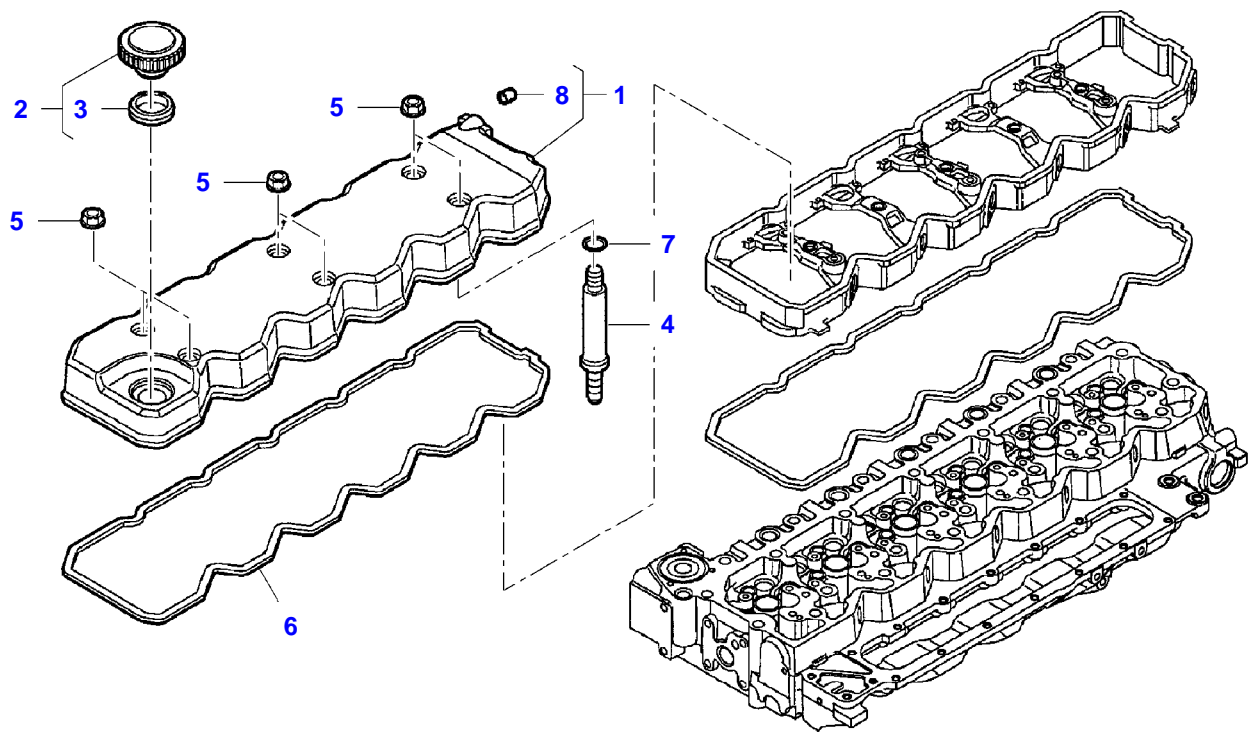

Item	Part Number	Qty	Description Comments	Technical Specification
1	LA4899079	6	HEX CAP SCREW	
2	LA4896380	1	GEAR	
3	LA4899068	2	HEX CAP SCREW	M8 X 17
4	LA4897457	1	STIRRUP	
5	LA504080211	1	CAMSHAFT	
6	LA4899080	1	DOWEL	

5250L COMBINE (258110001-999 / 268110001-999 AL)
8013189-F5-1

Item	Part Number	Qty	Description Comments	Technical Specification
1	LA4895432	5	SCREW	M8 X 70 (1.25)
2	LA4898717	6	ROCKER ARM SHAFT	
3	LA4897248	12	CUP	
4	LA4897245	12	SKATE	
5	LA4895068	6	ROCKER ARM	
6	LA4899089	2	SCREW	
7	LA2830222	12	SCREW	
8	NS	2	NON-SERVICEABLE PART	
9	LA17094614	3	WASHER	
10	LA504066132	6	CLAMPING CLIP	
11	LA4895067	6	ROCKER ARM	
12	NS	2	NON-SERVICEABLE PART	
13	LA4899257	1	SPACER	
14	LA504039152	3	ELECTRICAL WIRE	
15	LA4899083	12	SCREW	
			UP TO ENGINE S/N 37130	
	LA2830434	12	SCREW	
			FROM ENGINE S/N 37131	
16	LA4893487	6	SUPPORT	
17	LA4895031	12	ROD	
18	LA504085415	12	BRIDGE	
19	LA504070040	1	GASKET	
20	LA16689121	3	SCREW	
21	LA4899089	2	SCREW	
22	LA4899245	5	BUSH	

5250L COMBINE (258110001-999 / 268110001-999 AL)
8020942-F5-1

CYLINDER HEAD

Item	Part Number	Qty	Description Comments	Technical Specification
1	LA4891024	12	HEX CAP SCREW	M12 X 130
	LA4891025	14	HEX CAP SCREW	M12 X 150
2	LA4893036	3	PLUG	
3	LA2831279	1	CYLINDER HEAD	
4	LA4899081	48	HALF CONE	
5	LA4895051	12	VALVE	
6	LA4895052	12	VALVE	
7	LA4895079	1	PLUG	
8	LA4895073	24	SPRING	
9	LA4895074	24	CUP	
10	LA4895072	24	CAP	
			UP TO ENGINE S/N 63211	
	LA2831287	24	CAP	
			FROM ENGINE S/N 63212	
11	LA4895411	24	CAP	
			UP TO ENGINE S/N 63211	
	LA2831287	24	CAP	
			FROM ENGINE S/N 63212	
12	LA4895089	11	PLUG	
13	LA4895406	7	PLUG	
14	LA4895407	2	PLUG	
15	LA4895408	2	PLUG	
16	LA4897106	12	VALVE SEAT	
			UP TO ENGINE S/N 63211	
	LA4893244	12	VALVE SEAT	
			FROM ENGINE S/N 63212	
17	LA4897578	12	VALVE SEAT	
			UP TO ENGINE S/N 63211	
	LA4893244	12	VALVE SEAT	
			FROM ENGINE S/N 63212	
18	LA2830704	1	GASKET	
19	LA4895085	13	PLUG	