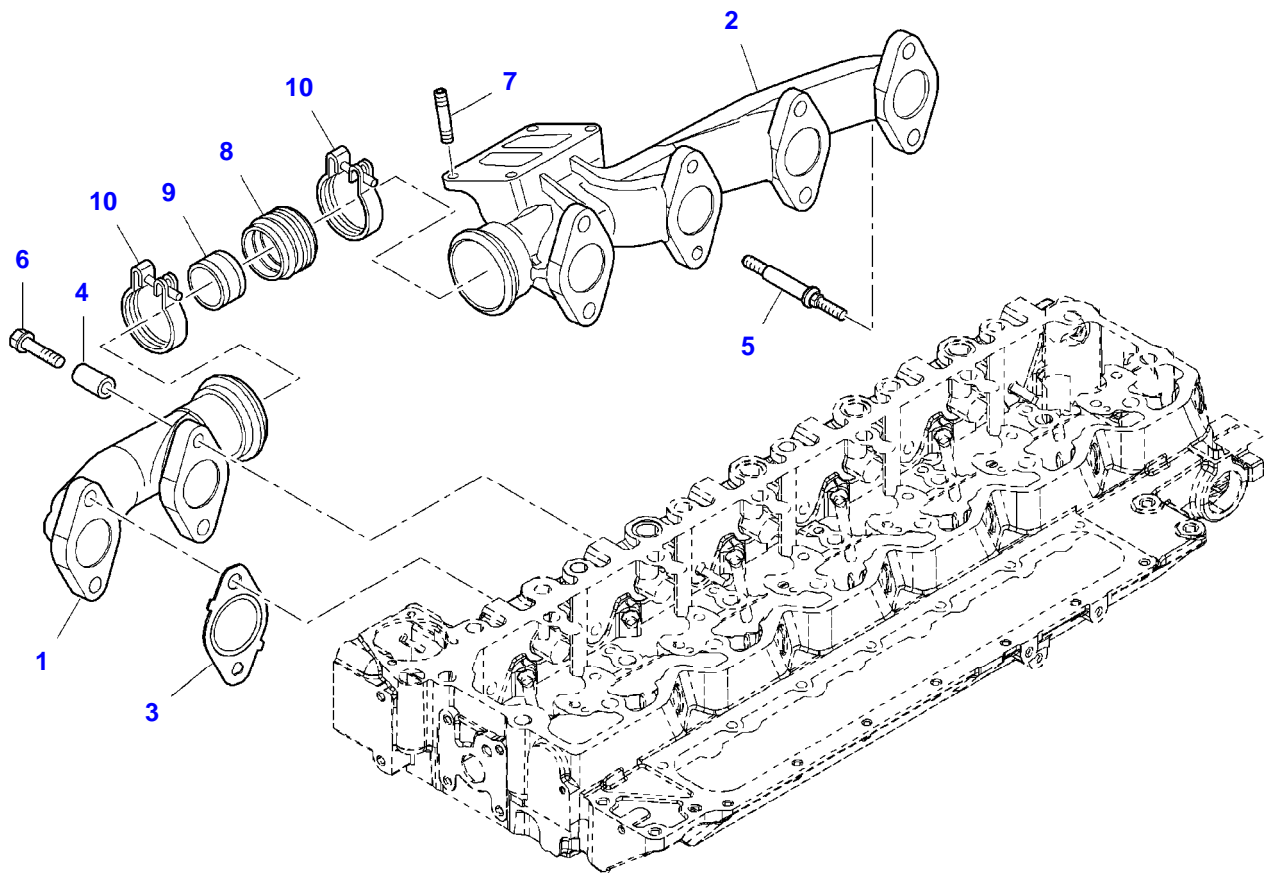

Item	Part Number	Qty	Description Comments	Technical Specification
1	LA4897890	1	EXHAUST MANIFOLD	
2	LA4897889	1	EXHAUST MANIFOLD	
3	LA323016350	1	GASKET	
4	LA4895336	12	SPACER	
5	LA4895219	2	STUD BOLT	
6	LA4895174	10	SCREW	
7	LA4899085	4	STUD BOLT	M10 (1.5)
8	LA99440117	1	SLEEVE	
9	LA99454993	1	RING	
10	LA504047548	2	COLLAR