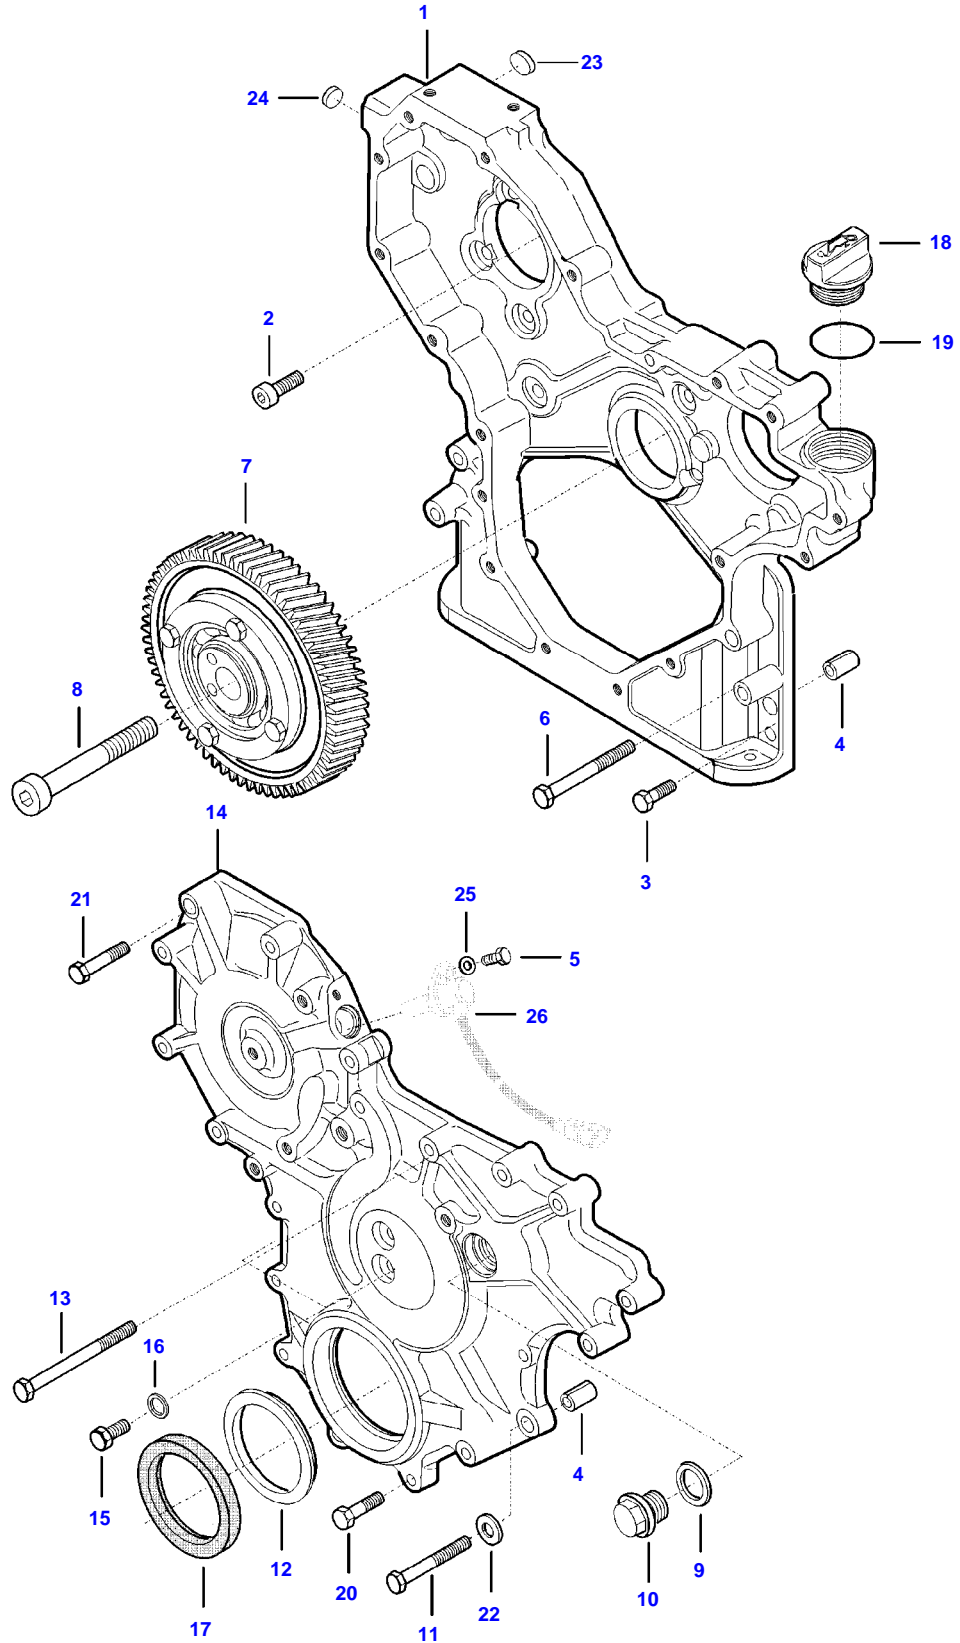

AP2D1025

TIMING GEARS AND HOUSING

Item	Part Number	Qty	Description Comments
1	V837074705	1	TIMING GEAR CASE
2	V581804602	10	HEX SOCKET SCREW
3	V528801402	2	HEX CAP SCREW
4	V598359850	3	PIN
5	V528801062	1	HEX CAP SCREW
6	V529801472	3	HEX CAP SCREW
7	V837073583	1	IDLER GEAR
8	V581705910	1	HEX SOCKET SCREW
9	V615882227	1	SEALING WASHER [B]
10	V640045022	1	PLUG
11	V529801522	1	HEX CAP SCREW
12	V836855636	1	SHIELD
13	V529801542	1	HEX CAP SCREW
14	V837074707	1	GEAR HOUSING FRONT COVER
15	V528801382	2	HEX CAP SCREW
16	V615870814	2	SEALING WASHER [B]
17	V836840883	1	CRANKSHAFT SEAL [B]
18	V837081106	1	OIL FILLER CAP
19	V614603540	1	O-RING [B]
20	V528801412	7	HEX CAP SCREW
21	V529801442	10	HEX CAP SCREW
22	V836120989	1	WASHER
23	V640016020	1	CUP PLUG
24	V640016016	1	CUP PLUG
25	V500150642	1	WASHER
26		1	

SEE PAGE 01-0023

[B] INCLUDED IN COMPLETE ENGINE GASKET KIT 2