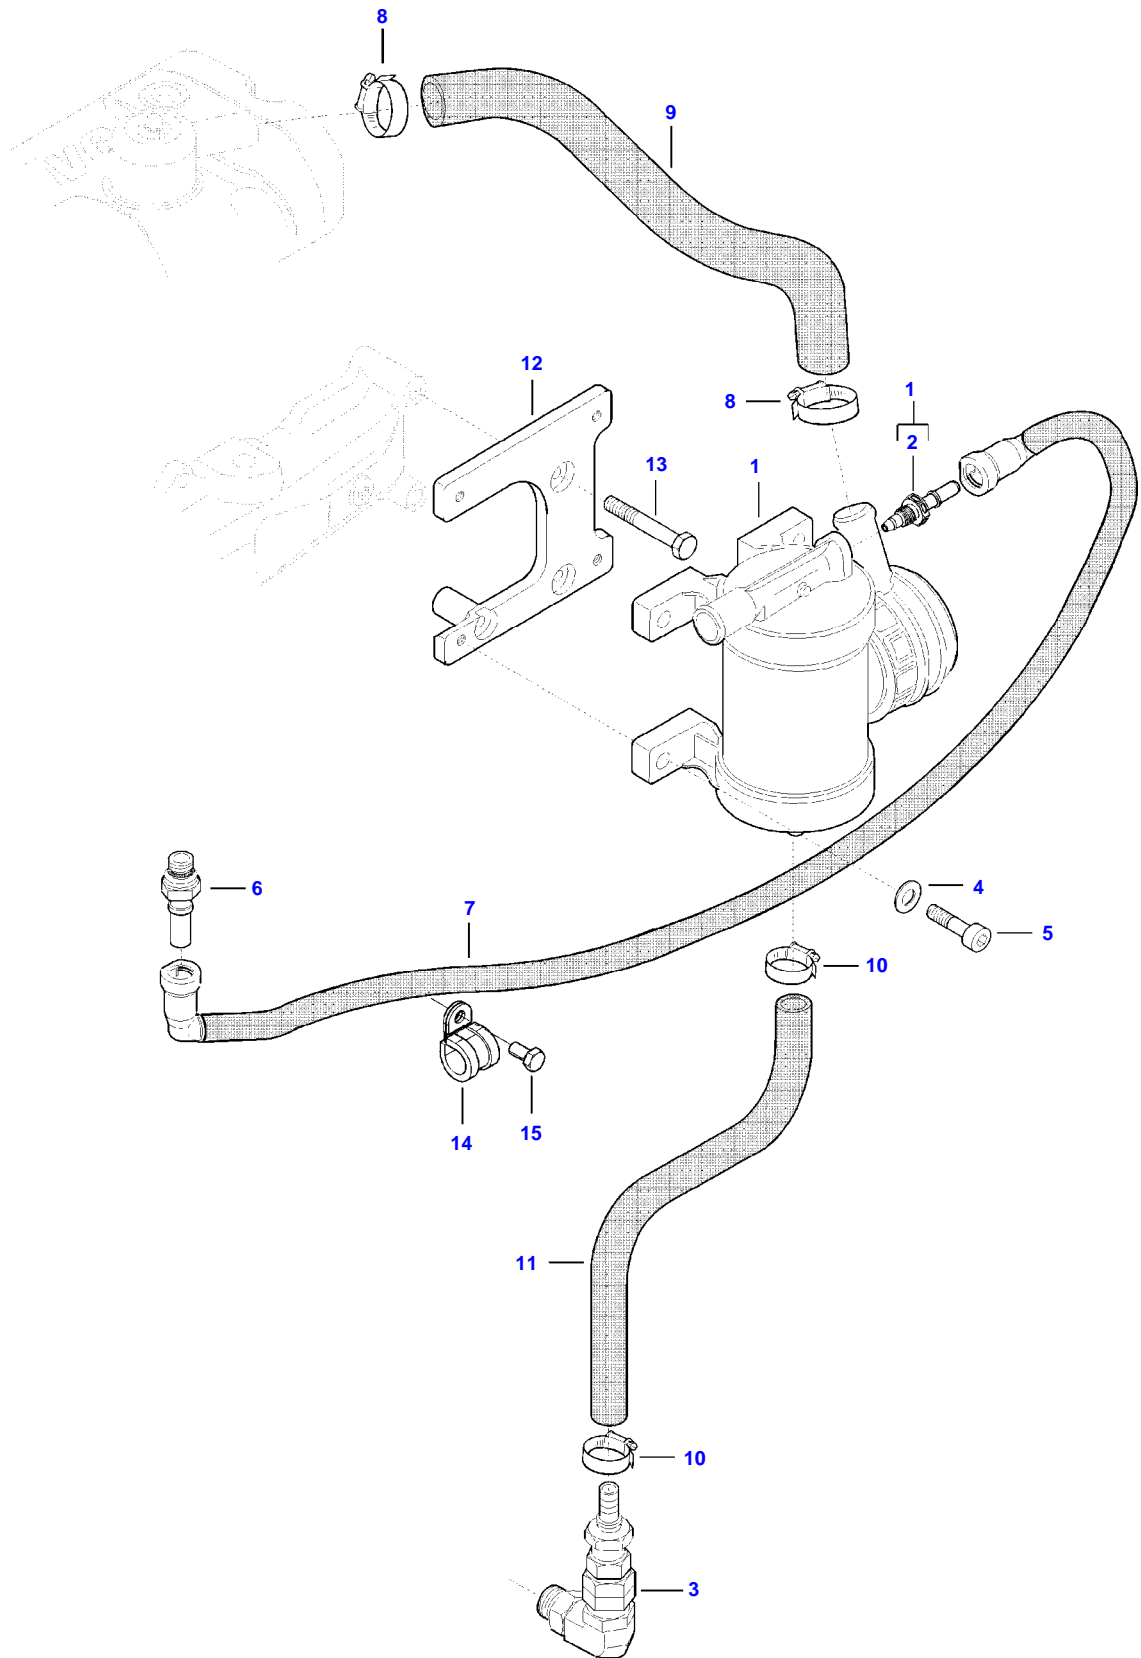

OIL COOLER AND FILTER

Item	Part Number	Qty	Description Comments
1	V836679586	1	ENGINE OIL FILTER
2	V836859699	1	OIL COOLER
3	V836862235	1	SEAL (2)
4	V640004004	1	PLUG (2)
5	V836859700	1	UNION
6	V602079516	4	HOSE CLIP
7	V836859899	2	RUBBER ELBOW
8	V528801762	1	HEX CAP SCREW
9	V837073863	1	WATER PIPE
10	V615881822	2	SEALING WASHER [B]
11	V640435015	1	BANJO BOLT
12	V602074615	1	RETAINER CLAMP
13	V528801382	1	HEX CAP SCREW
14	V504800800	1	NUT
15	V837070143	1	SUPPORT
16	V837079484	1	OIL PRESSURE CONTROL VALVE
17		1	NOT AVAILABLE AS SINGLE PART (16)
18		1	NOT AVAILABLE AS SINGLE PART (16)
19	V836322190	1	GASKET (16) [B]
20	V837074289	1	COVER (16)
21	V528801382	2	HEX CAP SCREW (16) [B] INCLUDED IN COMPLETE ENGINE GASKET KIT 2

AP15E1383