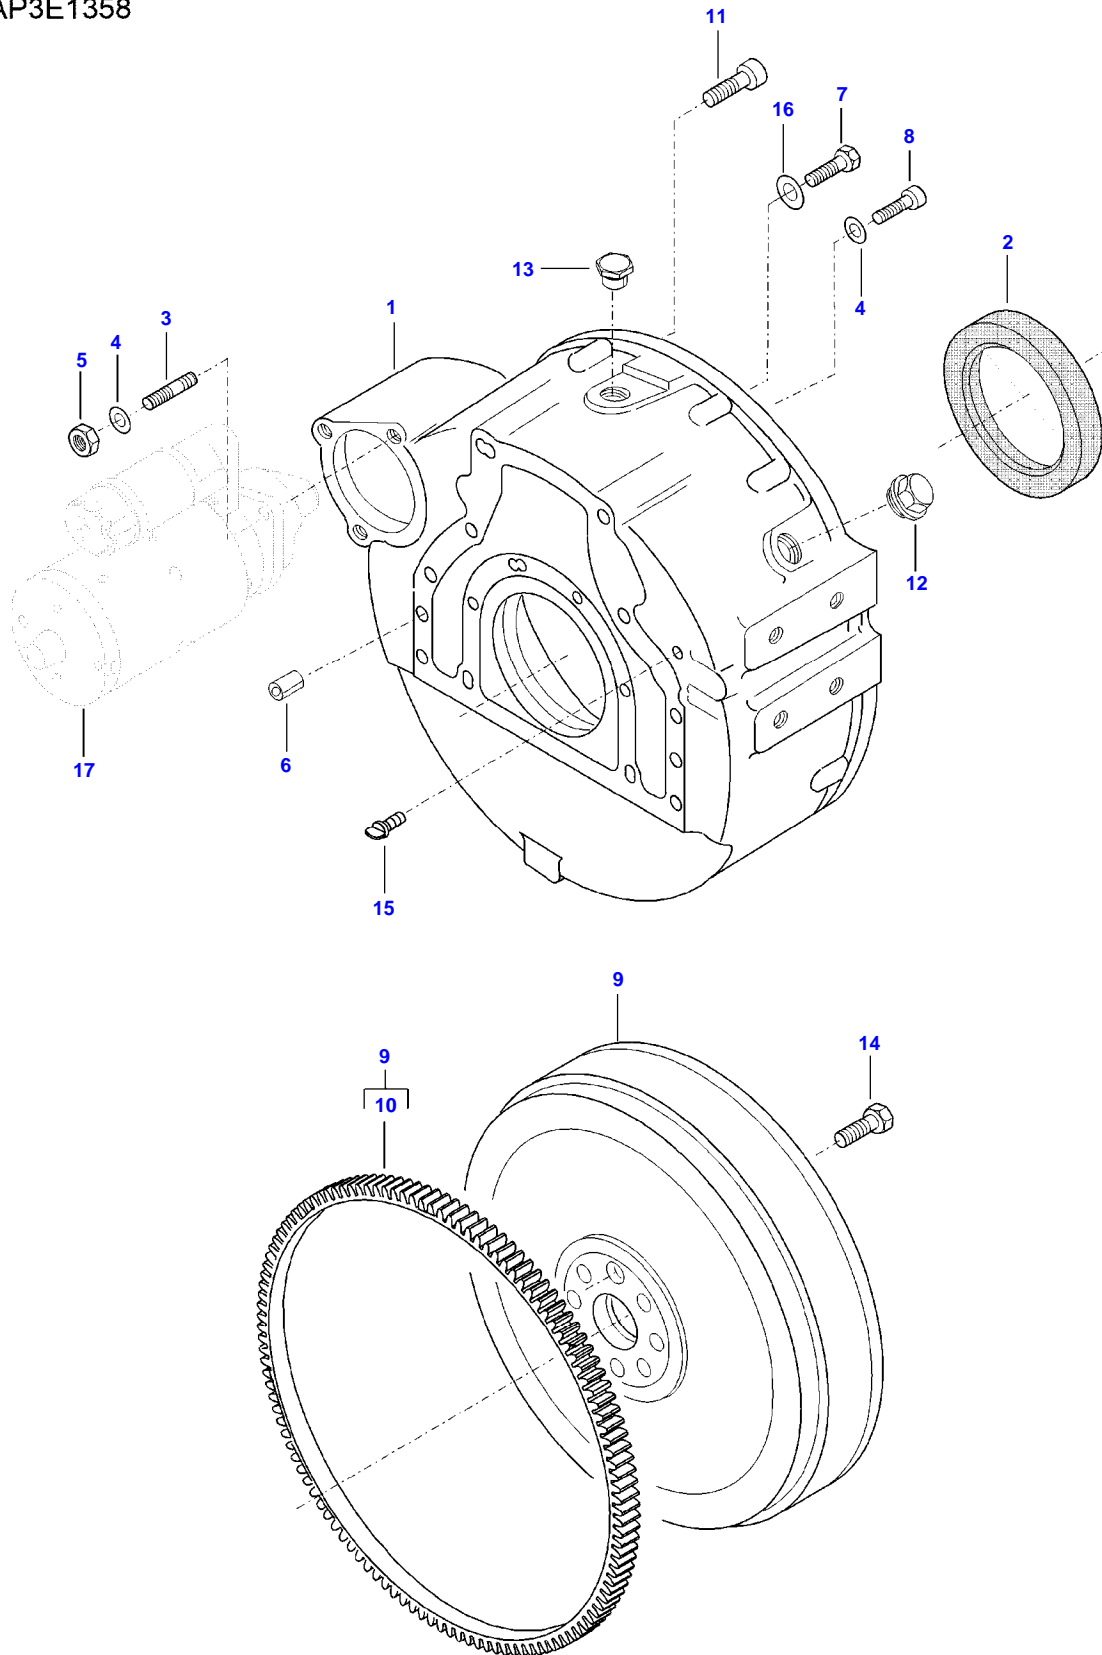

AP3E1358

FLYWHEEL AND HOUSING

Item	Part Number	Qty	Description Comments
1	V836647440	1	FLYWHEEL HOUSING
2	V837091172	1	CRANKSHAFT SEAL [B]
3	V546801810	3	STUD BOLT
4	V500951002	6	SPRING WASHER
5	V504601002	3	NUT
6	V598359850	2	PIN
7	V528702220	6	HEX CAP SCREW
8	V581705030	6	HEX SOCKET SCREW
9	V836655066	1	FLYWHEEL
10	V836117970	1	STARTER RING (9)
11	V581705440	2	HEX SOCKET SCREW
12	V640045126	1	PLUG
13	V836019756	1	PLUG
14	V528702230	8	HEX CAP SCREW
15	V836859311	1	PLUG
16	V500951202	6	SPRING WASHER
17		1	

SEE PAGE 01-0025

[B] INCLUDED IN COMPLETE ENGINE GASKET KIT 2