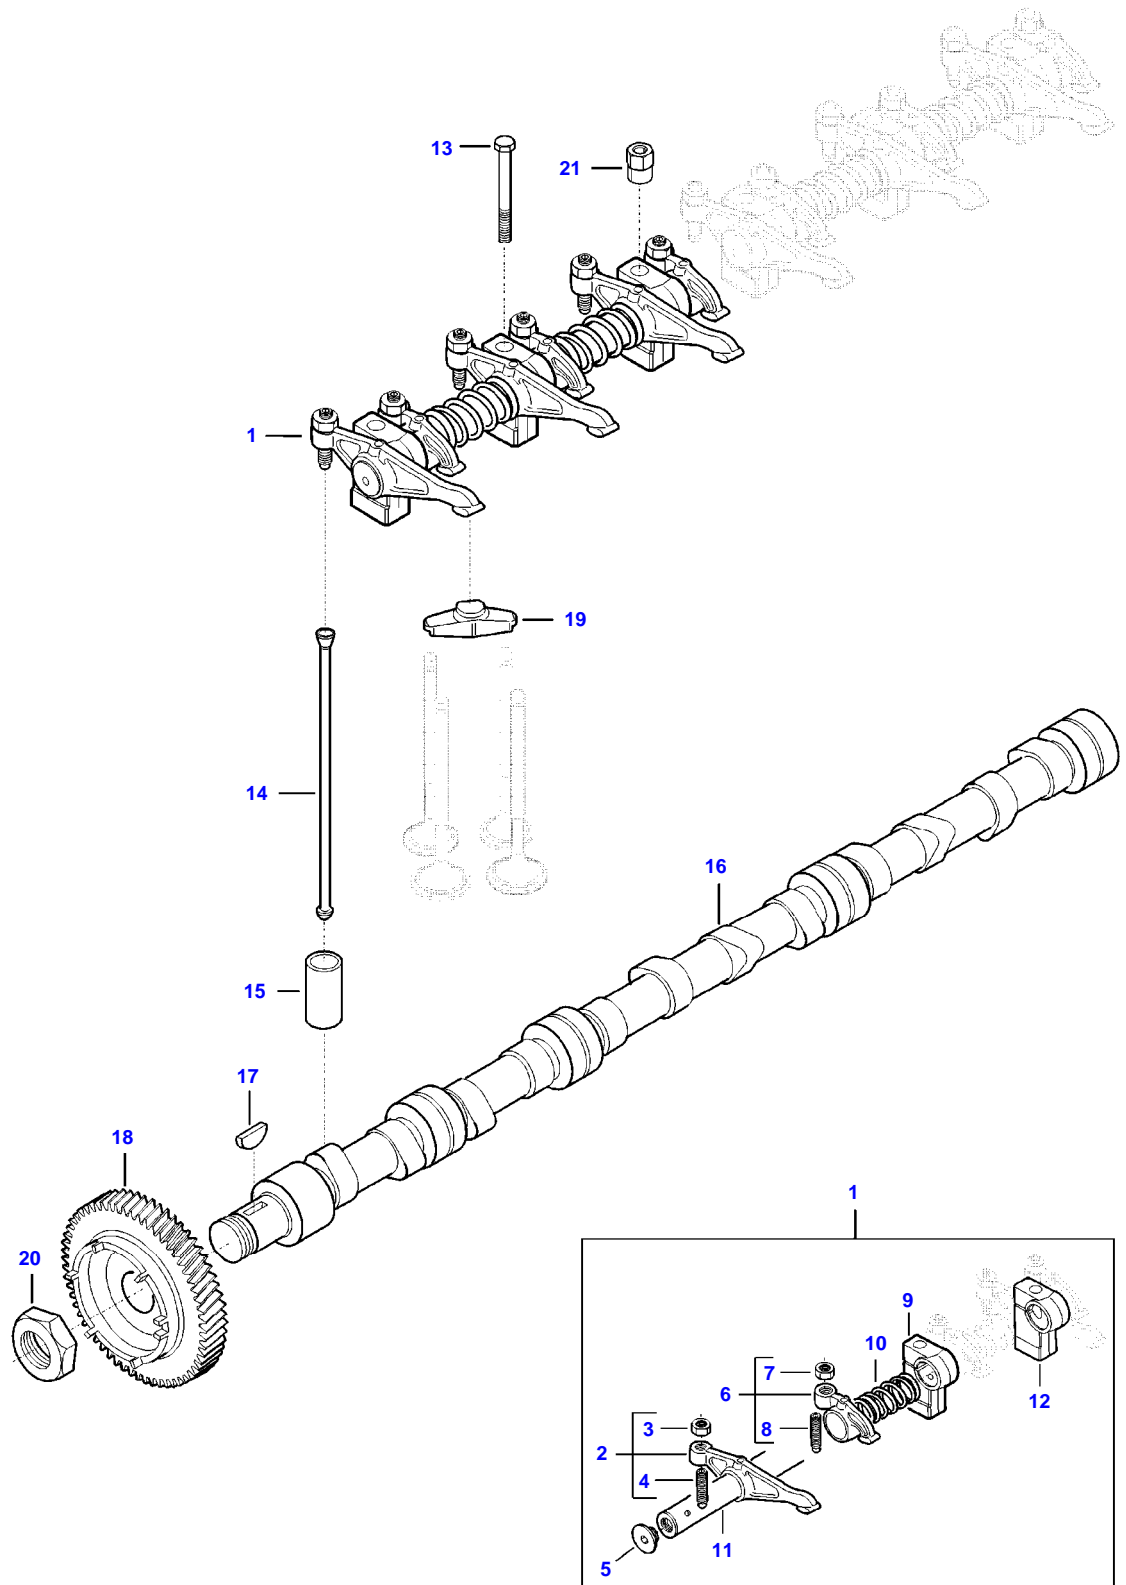

SEE PAGE 01-0025

[B] INCLUDED IN COMPLETE ENGINE GASKET KIT 2

AP4F1882

Item	Part Number	Qty	Description Comments	Technical Specification
1	V837073985	1	CRANKSHAFT	
2	V836867857	1	KEY (1)	
3	V836840944	6	MAIN BEARING	STD
4	V836879152	1	MAIN BEARING	STD
5	V836674069	1	GEAR,CRANKSHAFT	
6	V837073560	1	GEAR,CRANKSHAFT	
7	V836840928	1	CONNECTING ROD KIT	
8		6	NOT AVAILABLE AS SINGLE PART (7)	
9	V836110646	6	BEARING BUSH (7),(8)	STD
10	V836864141	12	CONNECTING ROD BOLT (7),(8)	
11	V836179781	6	CONROD BEARING	STD
12	V837074082	6	PISTON	
13		12	NOT AVAILABLE AS SINGLE PART (12)	
14		6	NOT AVAILABLE AS SINGLE PART (12)	
15	V837079460	6	PISTON RING KIT (12)	
16	V836855637	1	RING	
17	V837073679	1	CRANKSHAFT HUB	
18	V836884615	1	CRANKSHAFT VIBRATION DAMPENER	
19	V836855690	1	CRANKSHAFT PULLEY	
20	V836847641	1	CRANKSHAFT NUT	
21	V581705490	6	HEX SOCKET SCREW	
22	V837070345	1	SPACER	

AP5E1940

CAMSHAFT AND VALVE MECHANISM

Item	Part Number	Qty	Description Comments
1	V837069016	2	ROCKER SHAFT ASM
2	V837069011	6	ROCKER ARM (1)
3	V512861000	6	NUT (1),(2)
4	V837069023	6	VALVE ROCKER ADJUSTMENT SCREW (1),(2)
5	V837069020	4	PLUG (1)
6	V837069013	6	ROCKER ARM (1)
7	V512861000	6	NUT (1),(6)
8	V837069023	6	VALVE ROCKER ADJUSTMENT SCREW (1),(6)
9	V837069018	2	ROCKER SHAFT BRACKET (1)
10	V837069019	4	SPRING (1)
11	V837069015	2	SHAFT (1)
12	V837069017	4	ROCKER SHAFT BRACKET (1)
13	V529801912	2	HEX CAP SCREW
14	V837084417	12	PUSH ROD
15	V836014264	12	TAPPET
16	V837069101	1	CAMSHAFT
17	V603305760	1	WOODRUFF KEY
18	V837073562	1	GEAR,CAMSHAFT
19	V837073089	12	VALVE BRIDGE
20	V837069085	1	NUT
21	V836655406	4	SLEEVE NUT