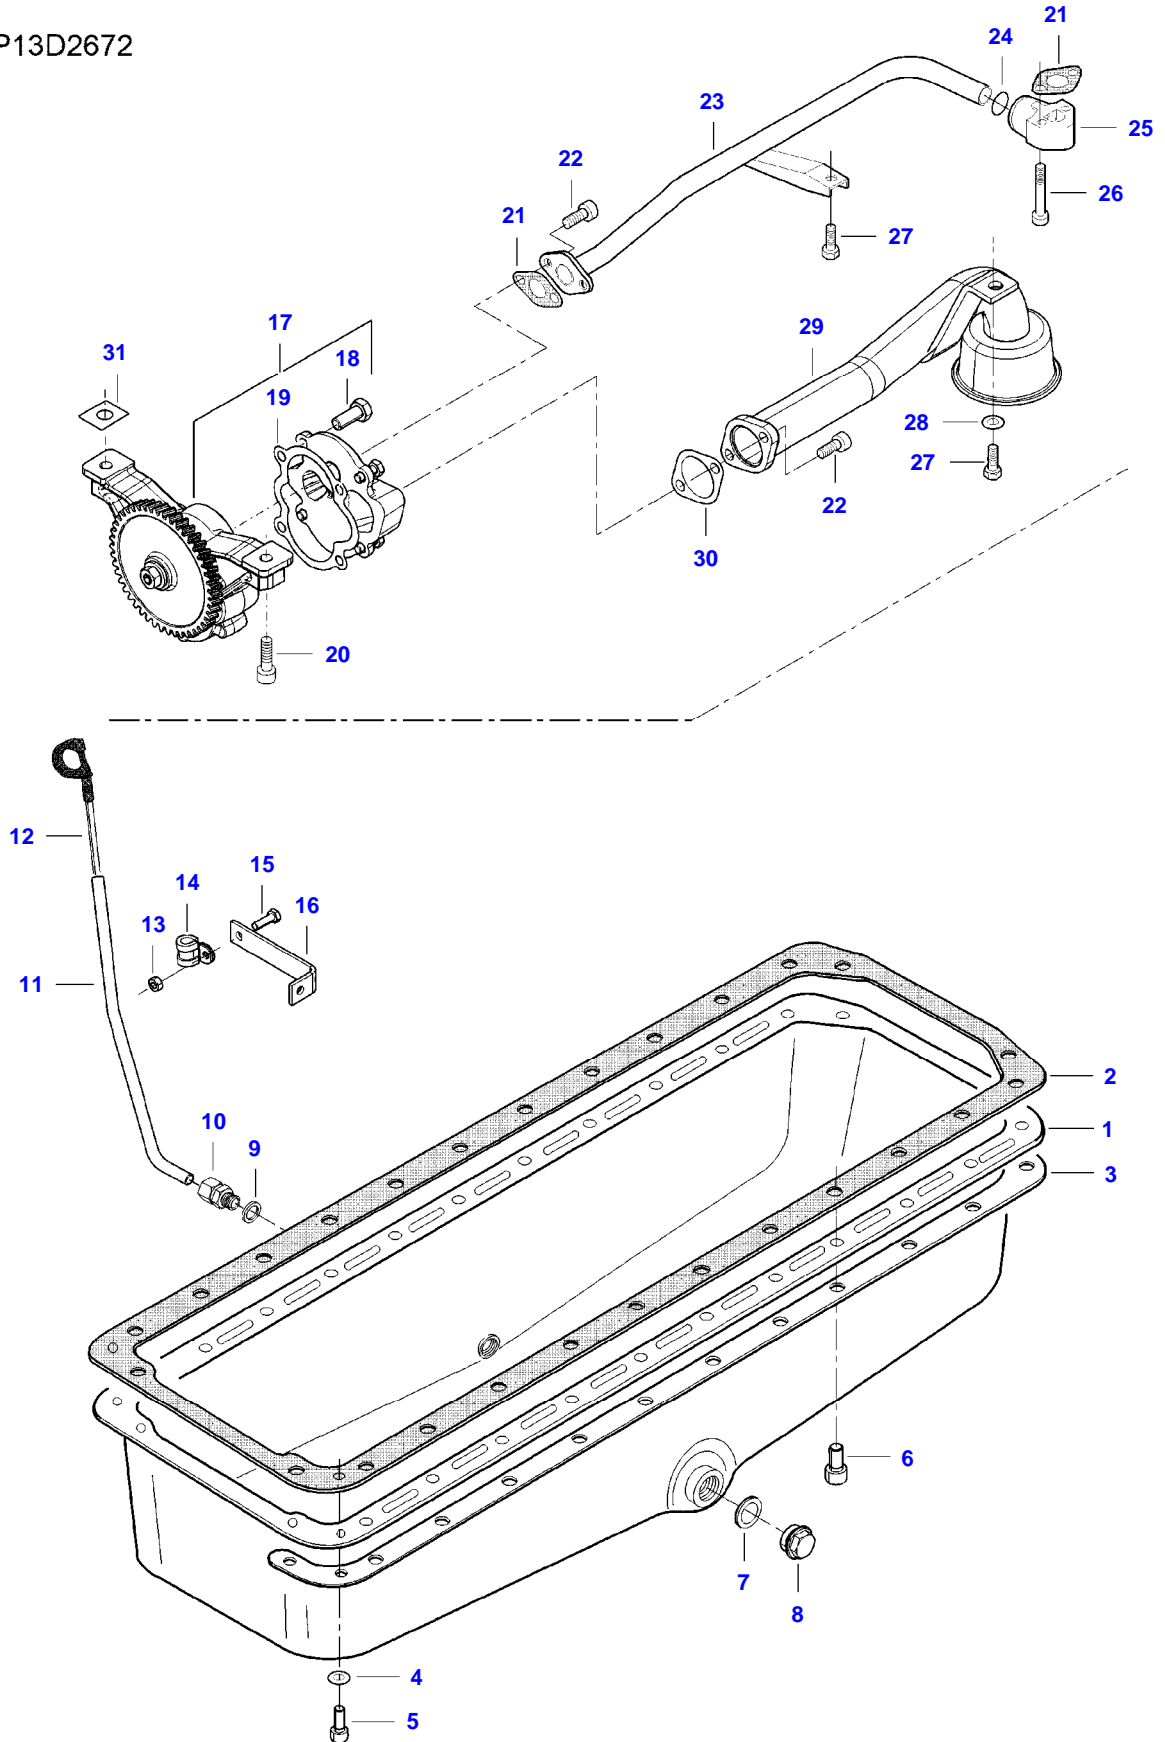

5225E COMBINE (STAGE 4 / TIER 4F) (551620001-092) (ZN205516X03020093-999)
AP13D2672

AP13D2672

Item	Part Number	Qty	Description Comments
1	V836347308	1	OIL SUMP
2	V836322538	1	OIL SUMP GASKET [B]
3	V836884179	2	PLATE
4	V500950800	4	SPRING WASHER
5	V580804600	4	HEX SOCKET SCREW
6	V580805000	24	HEX SOCKET SCREW
7	V615882227	1	SEALING WASHER [B]
8	V640045022	1	PLUG
9	V615881622	1	SEALING WASHER [B]
10	V641086012	1	STRAIGHT FITTING
11	V836867889	1	OIL DIPSTICK GUIDE PIPE
12	V836867888	1	DIPSTICK
13	V504800800	1	NUT
14	V602060612	1	RETAINER CLAMP
15	V528801402	2	HEX CAP SCREW
16	V836859955	1	SUPPORT
17	V836855300	1	LUBRICATING OIL PUMP
18	V528801382	4	HEX CAP SCREW (17)
19	V836338188	1	GASKET (17) [B]
20	V581805050	2	HEX SOCKET SCREW
21	V836008449	2	GASKET [B]
22	V581804602	4	HEX SOCKET SCREW
23	V836866569	1	OIL PIPE
24	V614702230	1	O-RING [B]
25	V836866563	1	ADAPTER FLANGE
26	V581804680	2	HEX SOCKET SCREW
27	V528801362	2	HEX CAP SCREW
28	V500150842	1	WASHER
29	V836855674	1	OIL PUMP SUCTION PIPE
30	V836338201	1	GASKET [B]
31	V836007871		SHIM AS REQUIRED, REFER TO WORKSHOP MANUAL [B] INCLUDED IN COMPLETE ENGINE GASKET KIT 2