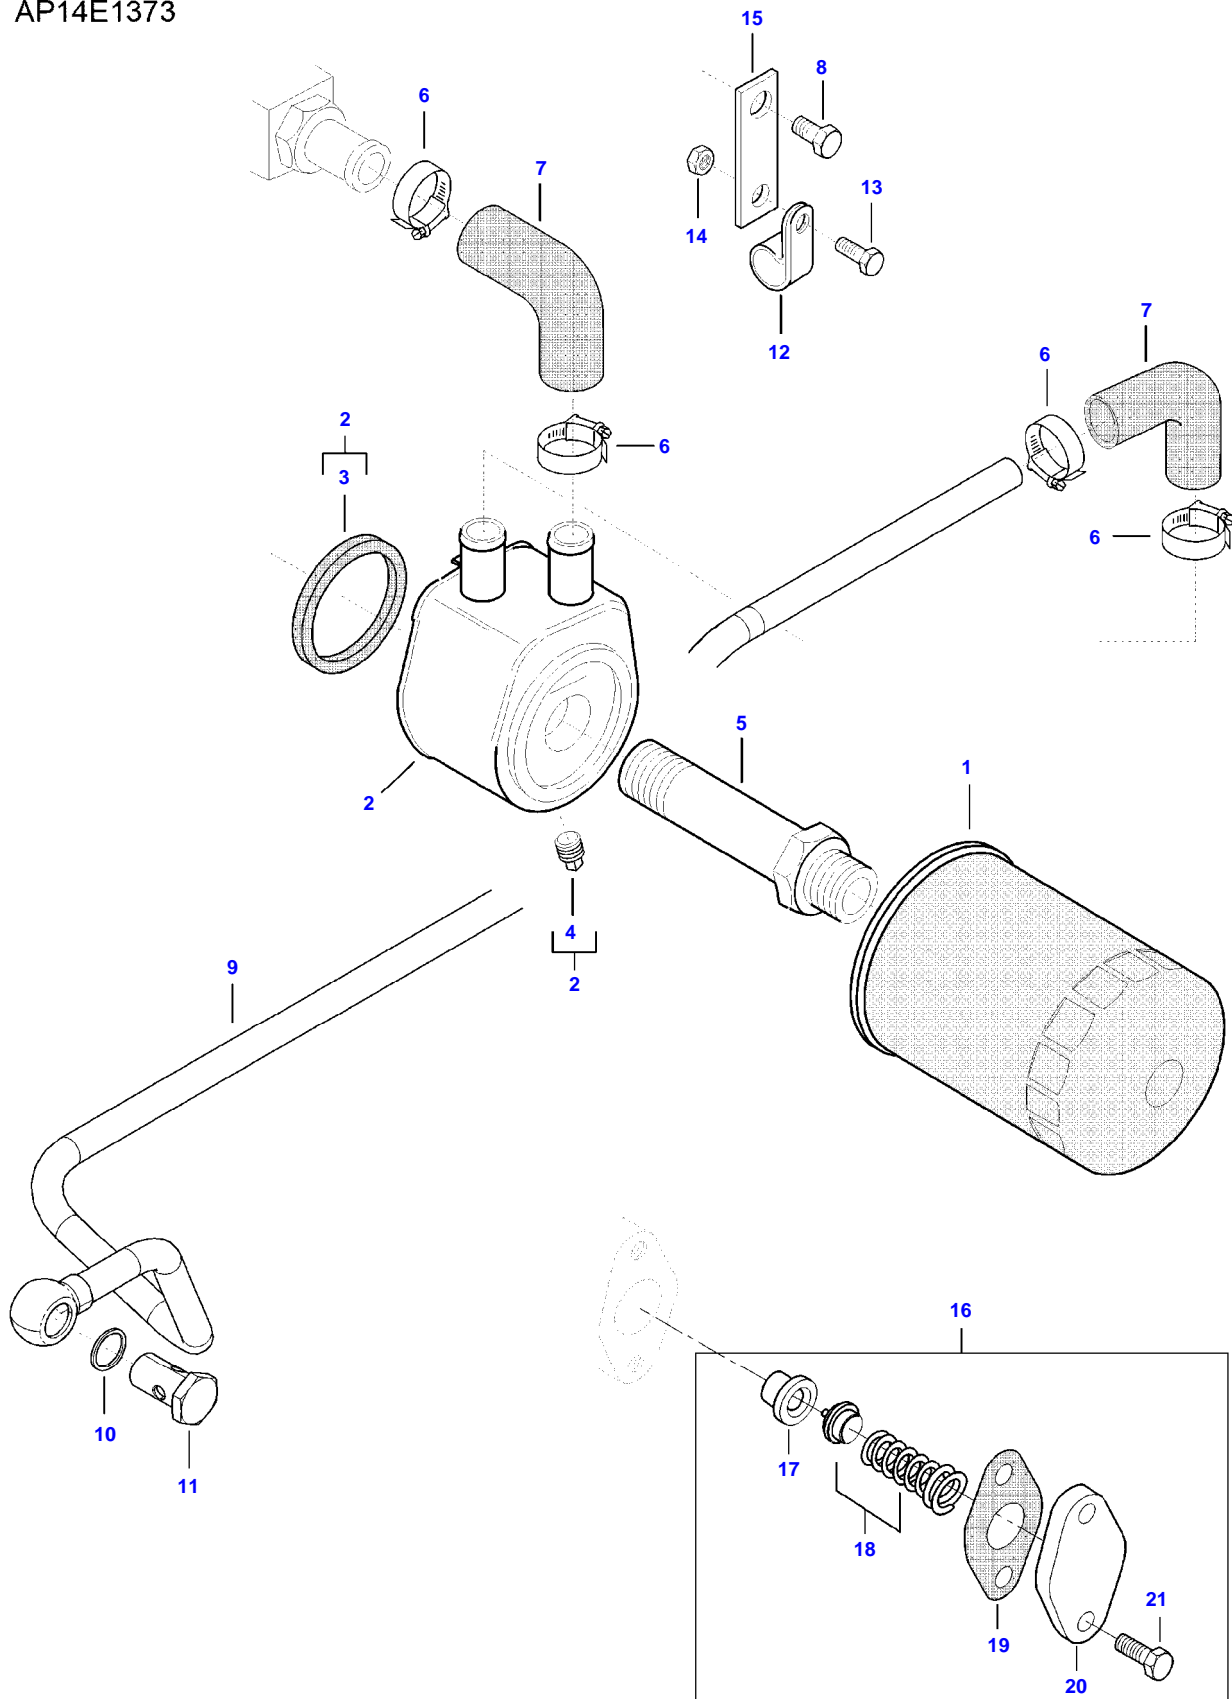

AP14E1373

OIL COOLER AND FILTER

Item	Part Number	Qty	Description Comments
1	V836679586	1	ENGINE OIL FILTER
2	V836859699	1	OIL COOLER
3	V836862235	1	SEAL (2)
4	V640004004	1	PLUG (2)
5	V836859700	1	UNION
6	V602079516	4	HOSE CLIP
7	V836859899	2	RUBBER ELBOW
8	V528801762	1	HEX CAP SCREW
9	V837073863	1	WATER PIPE
10	V615881822	2	SEALING WASHER [B]
11	V640435015	1	BANJO BOLT
12	V602074615	1	RETAINER CLAMP
13	V528801382	1	HEX CAP SCREW
14	V504800800	1	NUT
15	V837070143	1	SUPPORT
16	V837079484	1	OIL PRESSURE CONTROL VALVE
17		1	NOT AVAILABLE AS SINGLE PART (16)
18		1	NOT AVAILABLE AS SINGLE PART (16)
19	V836322190	1	GASKET (16) [B]
20	V837074289	1	COVER (16)
21	V528801382	2	HEX CAP SCREW (16) [B] INCLUDED IN COMPLETE ENGINE GASKET KIT 2