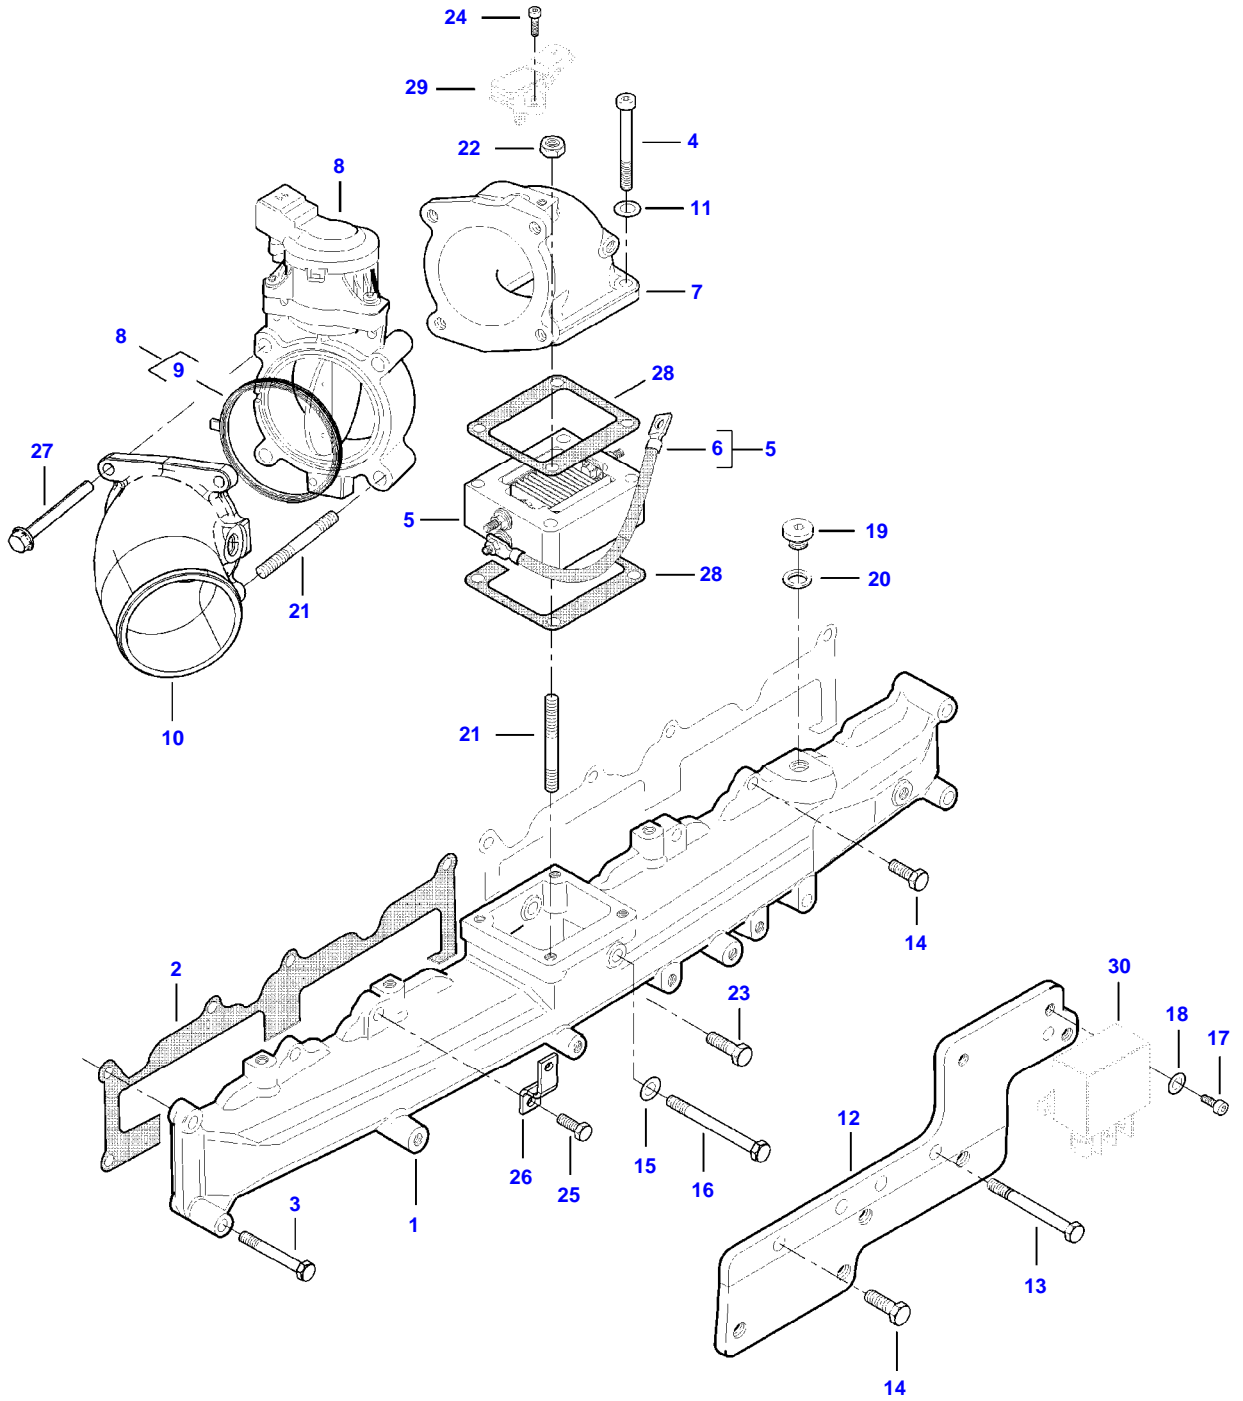

AP7E2616

INTAKE MANIFOLD

Item	Part Number	Qty	Description Comments
1	V837070219	1	INTAKE MANIFOLD
2	V837069009	2	INTAKE MANIFOLD GASKET [A]
3	V529801470	1	HEX CAP SCREW
4	V581804702	3	HEX SOCKET SCREW
5	V837067295	1	INTAKE AIR PREHEATER
6	ACP0427330	1	GROUND WIRE (5)
7	V837084350	1	AIR INTAKE PIPE
8	V837084452	1	THROTTLE FLAP
9	V837079849	2	GASKET (8) [A]
10	V837084407	1	AIR PIPE
11	V500150842	5	WASHER
12	V837084111	1	FUEL FILTER BRACKET
13	V529801530	2	HEX CAP SCREW
14	V528801402	5	HEX CAP SCREW
15	V836684767	1	SEALING WASHER [A]
16	V529801550	1	HEX CAP SCREW
17	V581804182	2	HEX SOCKET SCREW
18	V500050642	2	WASHER
19	V640325014	1	PLUG
20	V615881420	1	SEALING WASHER [A]
21	V546801492	2	STUD BOLT
22	V504800800	2	NUT
23	V528801410	6	HEX CAP SCREW
24	V528801062	1	HEX CAP SCREW
25	V528801422	1	HEX CAP SCREW
26	V836747849	1	SUPPORT
27	V540801490	3	HEXAGON FLANGE BOLT
28	V837067345	2	GASKET [A]
29		1	SEE PAGE 01-0023
30		1	SEE PAGE 01-0023 [A] INCLUDED IN CYLINDER HEAD GASKET KIT 1