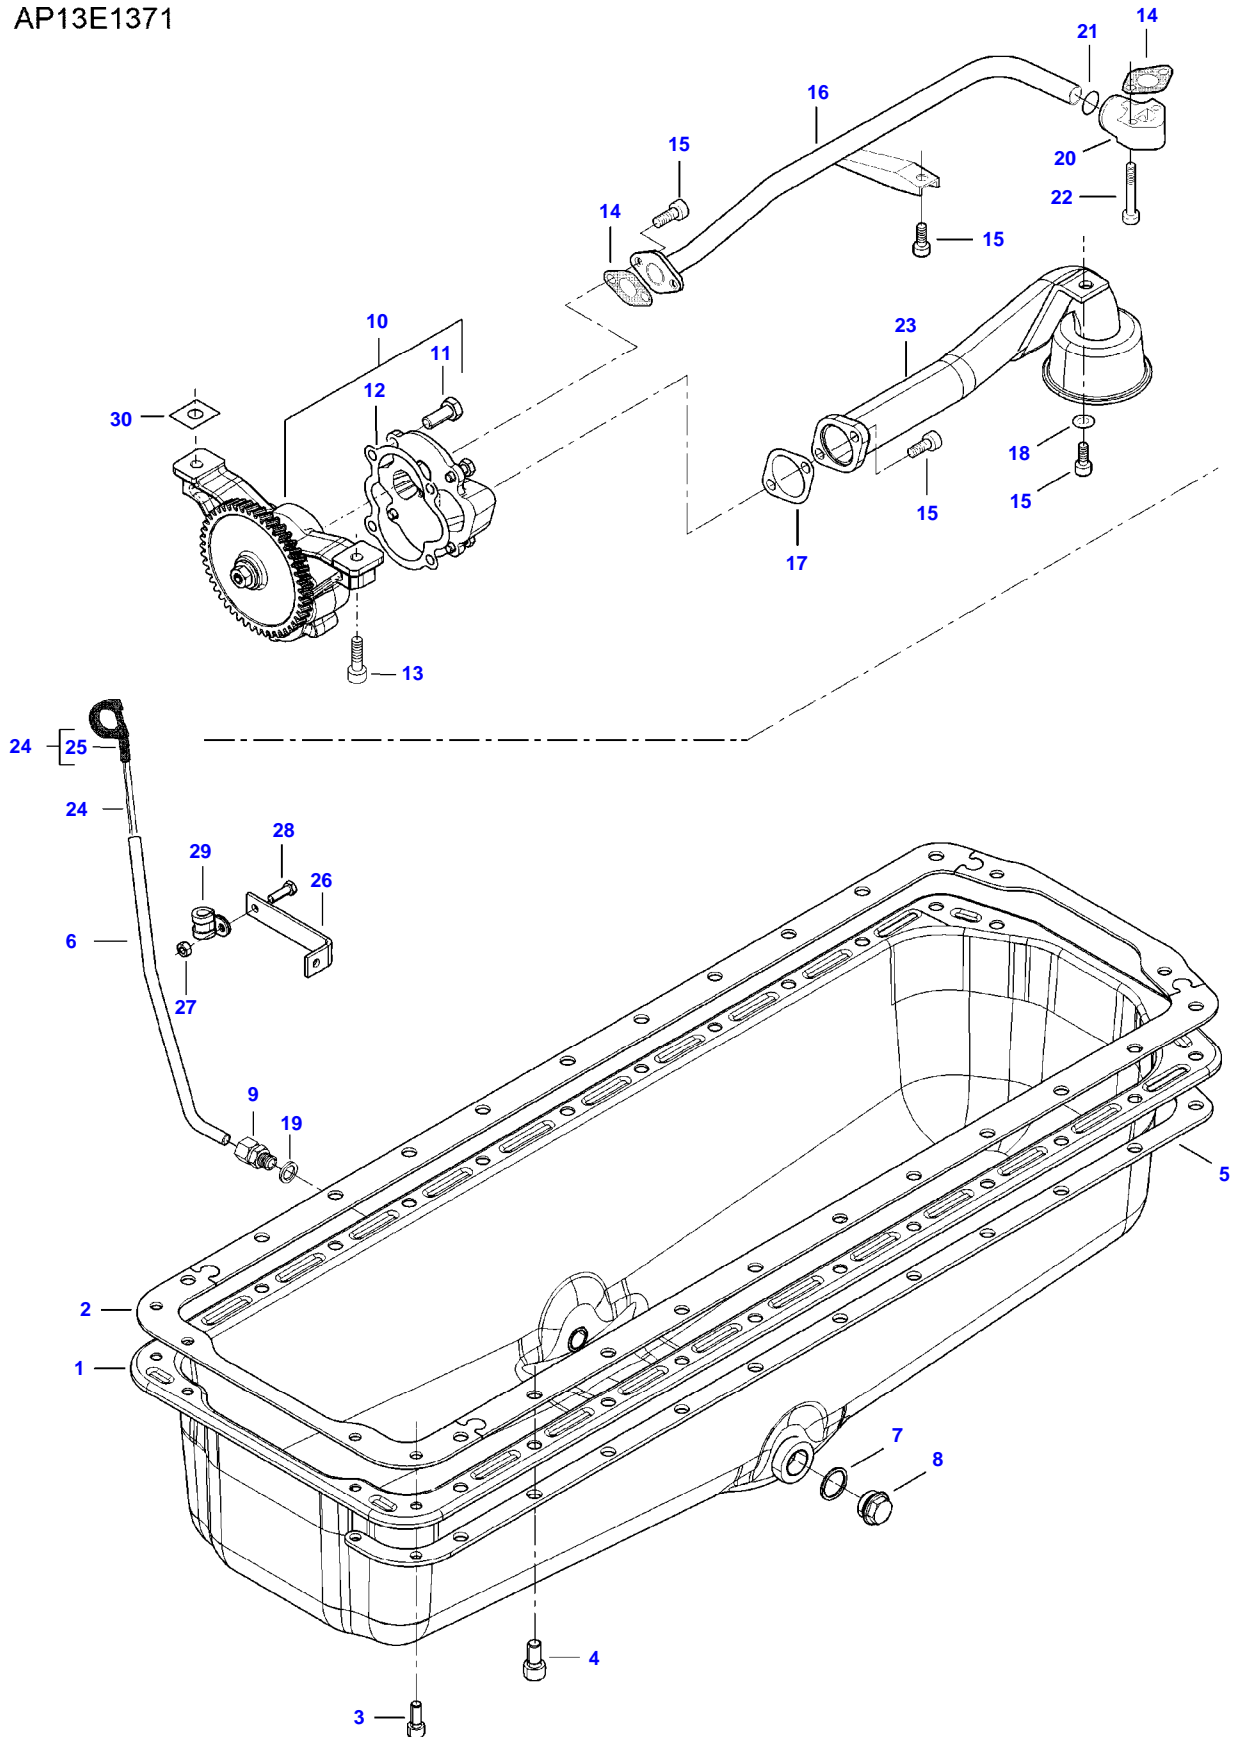

5225E COMBINE (STAGE 4 / TIER 4F) (551620001-092) (ZN205516X03020093-999)
AP13E1371

AP13E1371

Item	Part Number	Qty	Description Comments
1	V836347308	1	OIL SUMP
2	V837084649	1	OIL SUMP GASKET [B]
3	V580804630	4	HEX SOCKET SCREW
4	V580805030	24	HEX SOCKET SCREW
5	V836884833	2	PLATE
6	V836867889	1	OIL DIPSTICK GUIDE PIPE
7	V615882227	1	SEALING WASHER [B]
8	V640045022	1	PLUG
9	V641086012	1	STRAIGHT FITTING
10	V836855300	1	LUBRICATING OIL PUMP
11	V528801382	4	HEX CAP SCREW (10)
12	V836338188	1	GASKET (10) [B]
13	V581805050	2	HEX SOCKET SCREW
14	V836008449	2	GASKET [B]
15	V581804602	6	HEX SOCKET SCREW
16	V836866569	1	OIL PIPE
17	V836338201	1	GASKET [B]
18	V500150842	1	WASHER
19	V615881622	1	SEALING WASHER [B]
20	V836866563	1	ADAPTER FLANGE
21	V614702230	1	O-RING [B]
22	V581804680	2	HEX SOCKET SCREW
23	V836855674	1	OIL PUMP SUCTION PIPE
24	V836867888	1	DIPSTICK
25	V614900615	1	O-RING (24) [B]
26	V836859955	1	SUPPORT
27	V504800800	1	NUT
28	V528801402	2	HEX CAP SCREW
29	V602060612	1	RETAINER CLAMP
30	V836007871		SHIM AS REQUIRED, REFER TO WORKSHOP MANUAL [B] INCLUDED IN COMPLETE ENGINE GASKET KIT 2