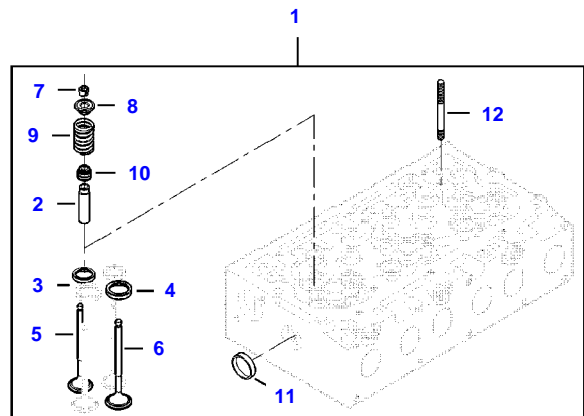

AP6F2123

CYLINDER HEAD

Item	Part Number	Qty	Description Comments	Technical Specification
1	V837073233	2	CYLINDER HEAD	
2	V837073174	24	VALVE GUIDE (1)	
3	V837064907	12	VALVE SEAT (1)	STD 4V EXHAUST
4	V837064908	12	VALVE SEAT (1)	STD 4V INTAKE
5	V837069002	12	EXHAUST VALVE (1)	
6	V837069003	12	INTAKE VALVE (1)	
7	V837064910	48	COTTER (1)	
8	V837069004	24	SPRING PLATE (1)	
9	V837069005	24	VALVE SPRING (1)	
10	V837073165	24	VALVE STEM GASKET (1)	
11	V836647942	8	CUP PLUG (1)	
12	V546901900	4	STUD BOLT (1)	
13	V837084523	2	CYLINDER HEAD GASKET [A]	
14	V836867753	2	GASKET [A]	
15	V837086509	1	THREADED NIPPLE	
16	V615881822	2	SEALING WASHER [A]	
17	V528801360	1	HEX CAP SCREW	
18	V836747849	1	SUPPORT	
19	V836640752	2	LIFT EYE	
20	V837069025	32	CYLINDER HEAD BOLT	
21	V837073571	2	CYLINDER HEAD BOLT	
22	V836867567	2	LIFTING EYE EXTENSION	
23	V640016045	1	CUP PLUG	
24	V528801820	4	HEX CAP SCREW	
25	V836855348	1	CONNECTION FLANGE	
26	V836867752	1	GASKET [A]	
27	V528801800	4	HEX CAP SCREW	
28	V836855350	2	BLOCK OFF PLATE	
29	V640325018	1	PLUG	
30		1		

SEE PAGE 01-0023

[A] INCLUDED IN CYLINDER HEAD GASKET KIT 1