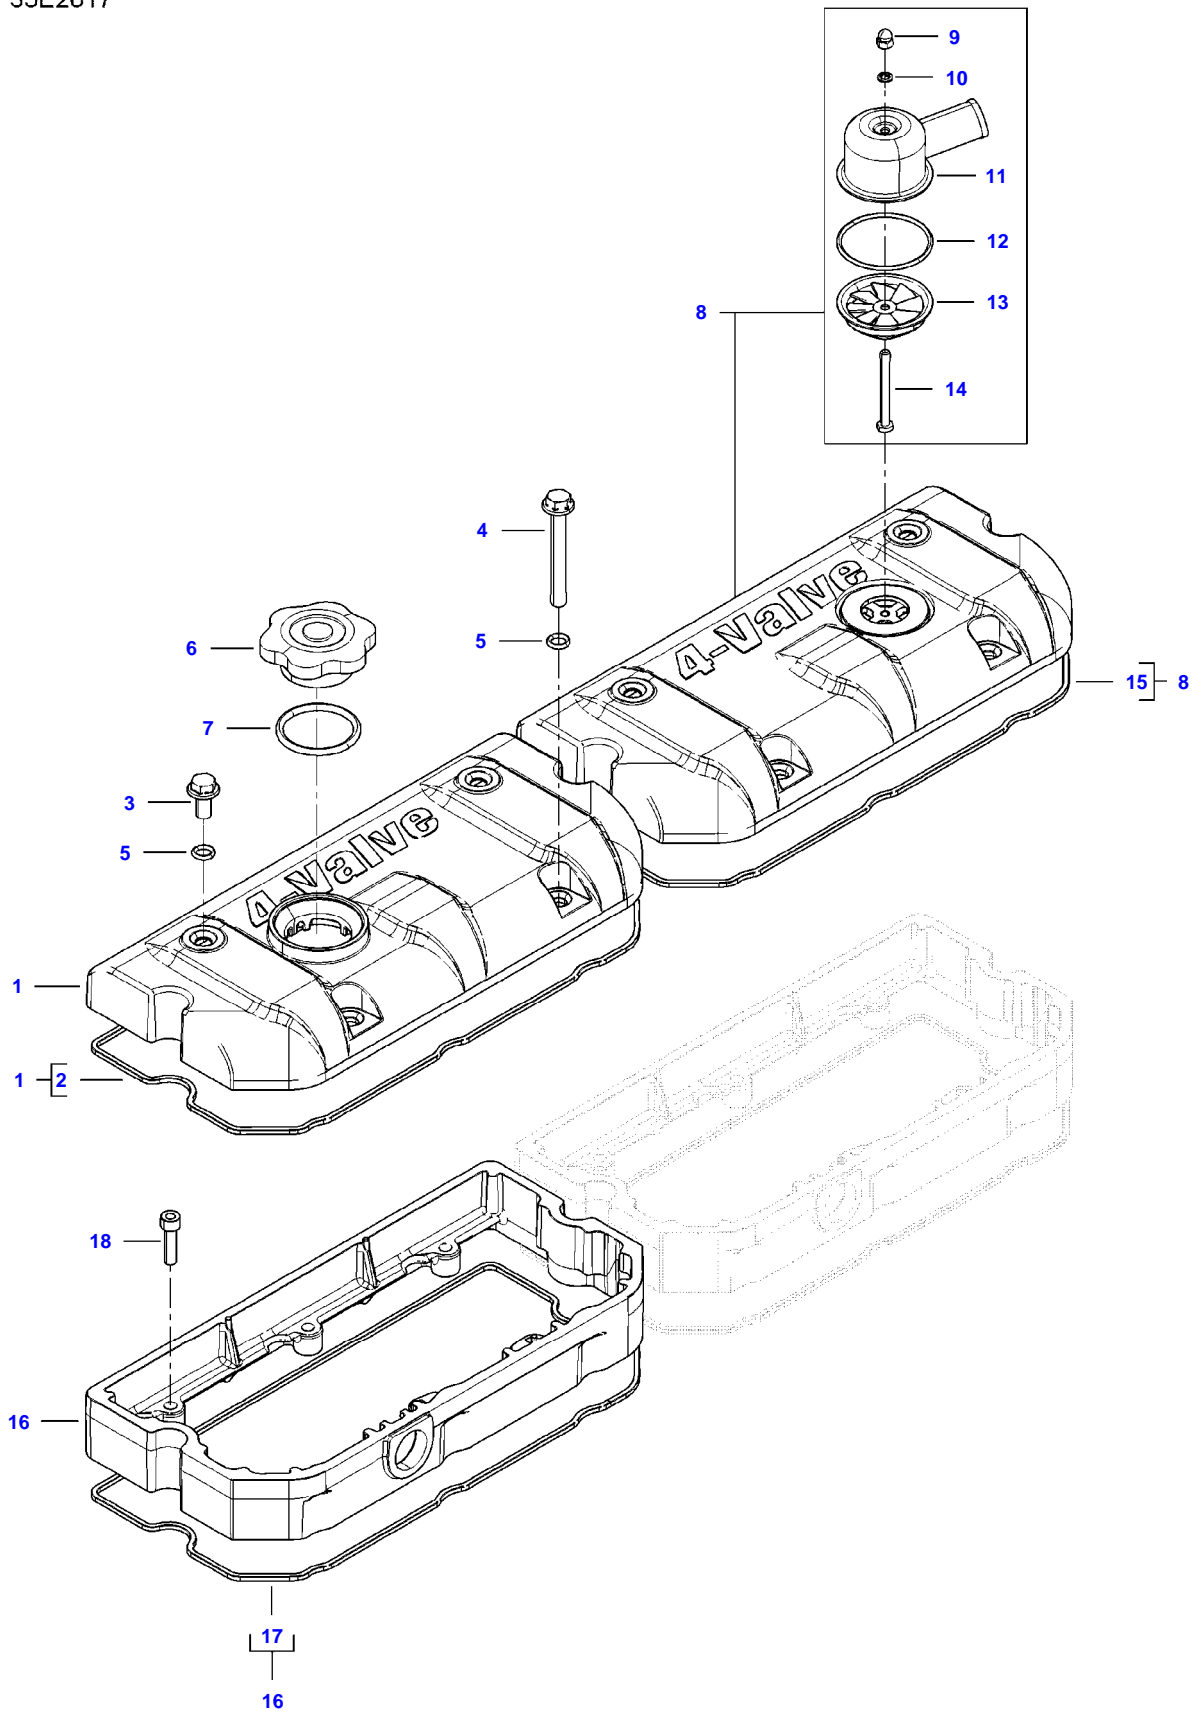

5225E COMBINE (STAGE 4 / TIER 4F) (551620001-092) (ZN205516X03020093-999)
AP35E2617

AP35E2617

Item	Part Number	Qty	Description Comments
1	V837084222	1	VALVE ROCKER COVER
2	V837067881	1	VALVE ROCKER COVER GASKET (1) [A]
3	V540801780	4	HEXAGON FLANGE BOLT
4	V540801910	4	HEXAGON FLANGE BOLT
5	V614901030	8	O-RING [A]
6	V836659968	1	OIL FILLER CAP
7	V614704850	1	O-RING [A]
8	V837084221	1	VALVE ROCKER COVER
9	V519600602	1	NUT (8)
10	V836667508	1	SEALING WASHER (8)
11	V837070442	1	BREATHER CAP (8)
12	V836667459	1	GASKET (8)
13	V837070443	1	BREATHER (8)
14	V528801172	1	HEX CAP SCREW (8)
15	V837067881	1	VALVE ROCKER COVER GASKET (8) [A]
16	V837084220	2	VALVE ROCKER COVER FRAME
17	V837067881	2	VALVE ROCKER COVER GASKET (16) [A]
18	V581804630	6	HEX SOCKET SCREW [A] INCLUDED IN CYLINDER HEAD GASKET KIT 1