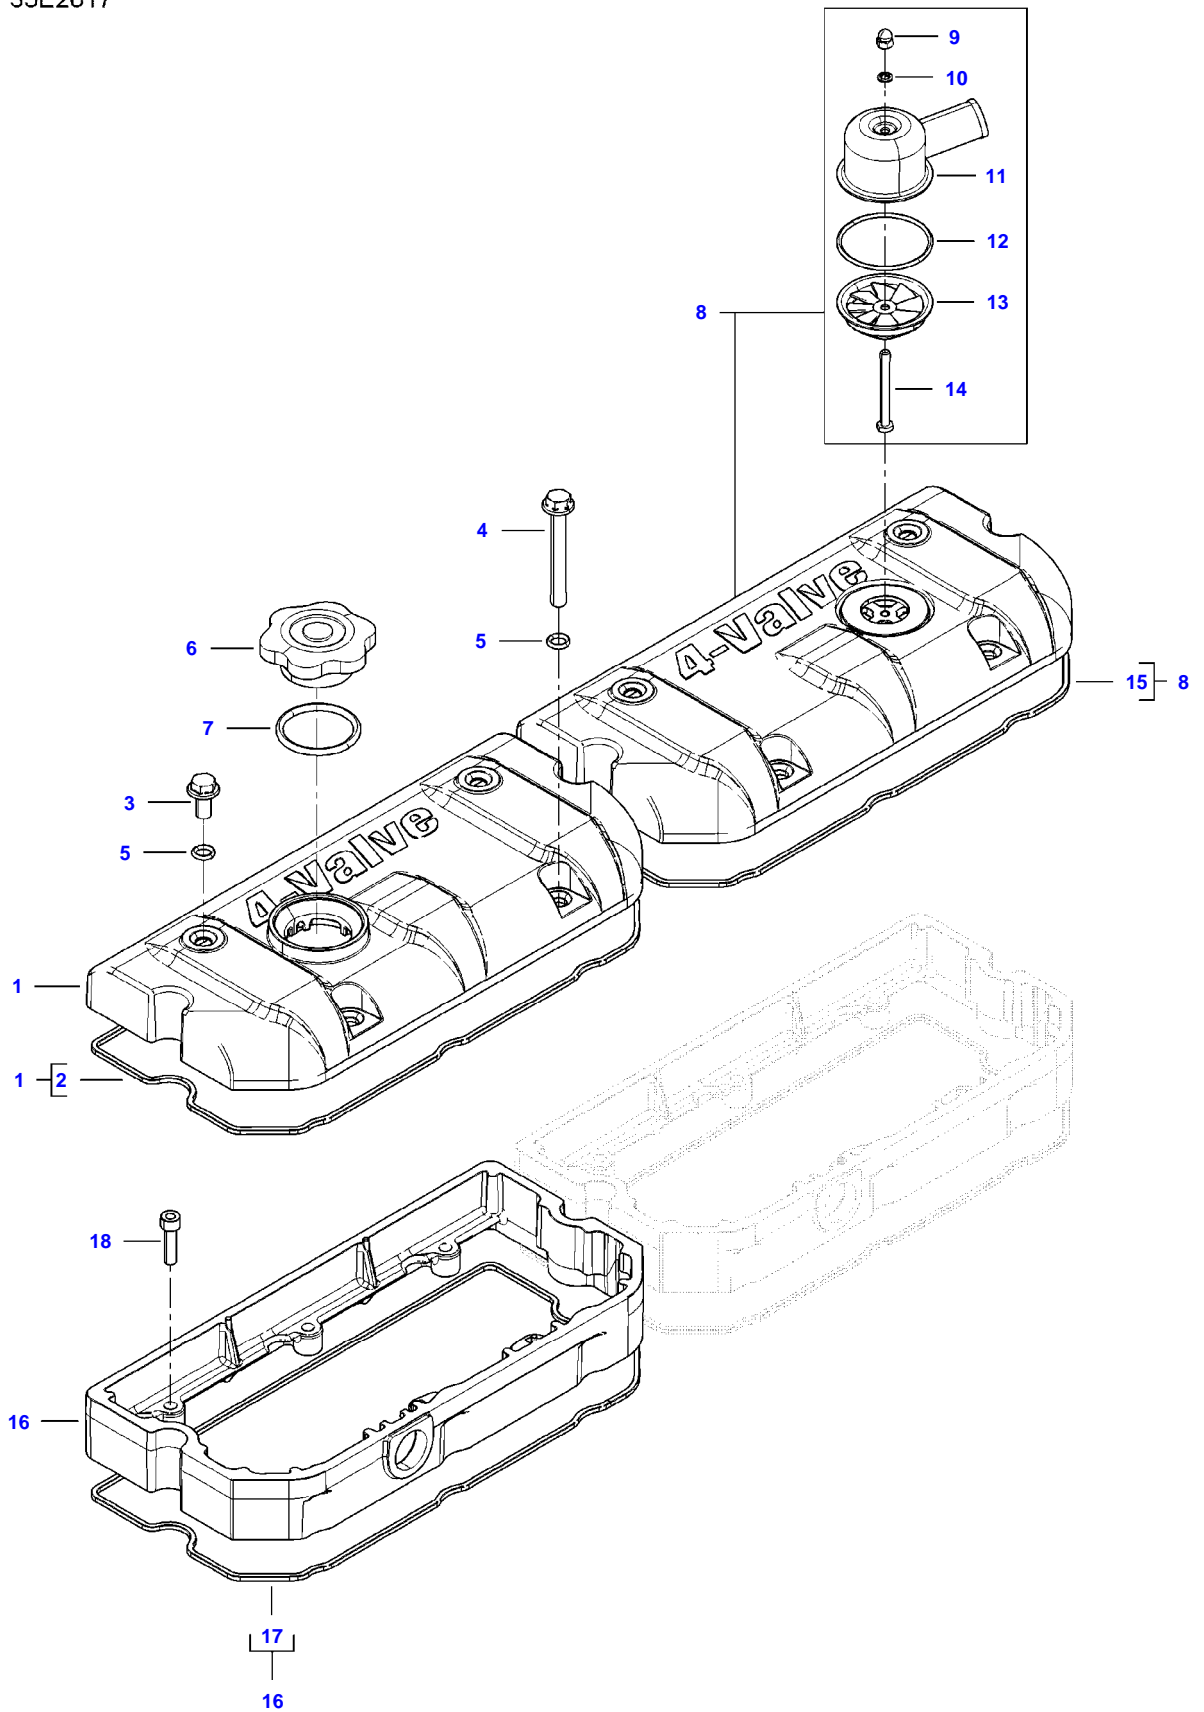

5225E COMBINE (STAGE 4 / TIER 4F) (551620001-092) (ZN205516X03020093-999)
AP35E2617

AP35E2617

Item	Part Number	Qty	Description Comments
1	V837086527	1	VALVE ROCKER COVER
2	V837067881	1	VALVE ROCKER COVER GASKET (1) [A]
3	V540801780	4	HEXAGON FLANGE BOLT
4	V540801910	4	HEXAGON FLANGE BOLT
5	V614901030	8	O-RING [A]
6	V836659968	1	OIL FILLER CAP
7	V614704850	1	O-RING [A]
8	V837086137	1	VALVE ROCKER COVER
9	V519600602	1	NUT (8)
10	V836684766	1	SEALING WASHER (8)
11	V837070442	1	BREATHER CAP (8)
12	V614605930	1	O-RING (8)
13	V837070443	1	BREATHER (8)
14	V528801172	1	HEX CAP SCREW (8)
15	V837067881	1	VALVE ROCKER COVER GASKET (8) [A]
16	V837084220	2	VALVE ROCKER COVER FRAME
17	V837067881	2	VALVE ROCKER COVER GASKET (16) [A]
18	V581804630	6	HEX SOCKET SCREW [A] INCLUDED IN CYLINDER HEAD GASKET KIT 1