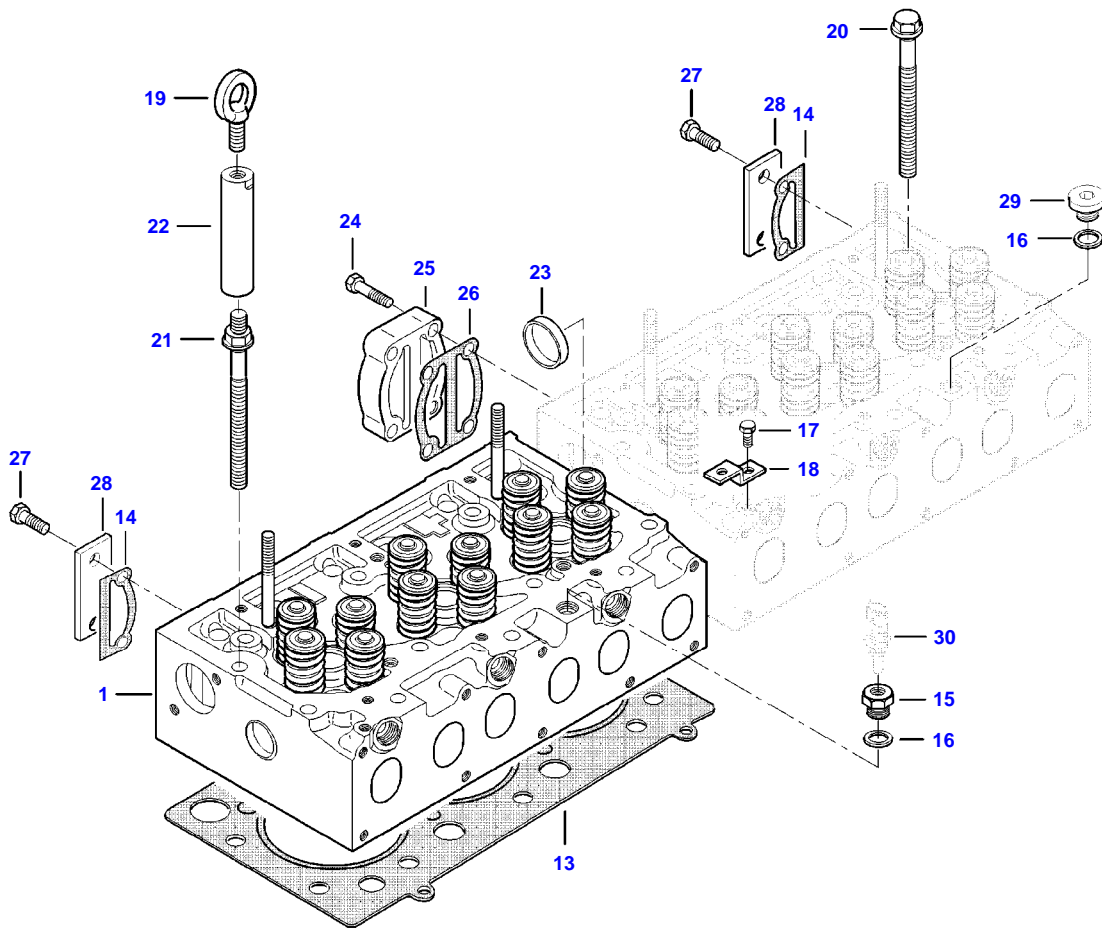

AP6F2123

CYLINDER HEAD

Item	Part Number	Qty	Description Comments	Technical Specification
1	V837073233	2	CYLINDER HEAD	
2	V837073174	24	VALVE GUIDE (1)	
3	V837064907	12	VALVE SEAT (1)	STD 4V EXHAUST
4	V837064908	12	VALVE SEAT (1)	STD 4V INTAKE
5	V837069002	12	EXHAUST VALVE (1)	
6	V837069003	12	INTAKE VALVE (1)	
7	V837064910	48	COTTER (1)	
8	V837069004	24	SPRING PLATE (1)	
9	V837069005	24	VALVE SPRING (1)	
10	V837073165	24	VALVE STEM GASKET (1)	
11	V836647942	8	CUP PLUG (1)	
12	V546901900	4	STUD BOLT (1)	
13	V837084523	2	CYLINDER HEAD GASKET [A]	
14	V836867753	2	GASKET [A]	
15	V837086509	1	THREADED NIPPLE	
16	V615881822	2	SEALING WASHER [A]	
17	V528801360	1	HEX CAP SCREW	
18	V836747849	1	SUPPORT	
19	V836640752	2	LIFT EYE	
20	V837069025	32	CYLINDER HEAD BOLT	
21	V837073571	2	CYLINDER HEAD BOLT	
22	V836867567	2	LIFTING EYE EXTENSION	
23	V640016045	1	CUP PLUG	
24	V528801820	4	HEX CAP SCREW	
25	V836855348	1	CONNECTION FLANGE	
26	V836867752	1	GASKET [A]	
27	V528801800	4	HEX CAP SCREW	
28	V836855350	2	BLOCK OFF PLATE	
29	V640325018	1	PLUG	
30		1		

SEE PAGE 01-0023

[A] INCLUDED IN CYLINDER HEAD GASKET KIT 1