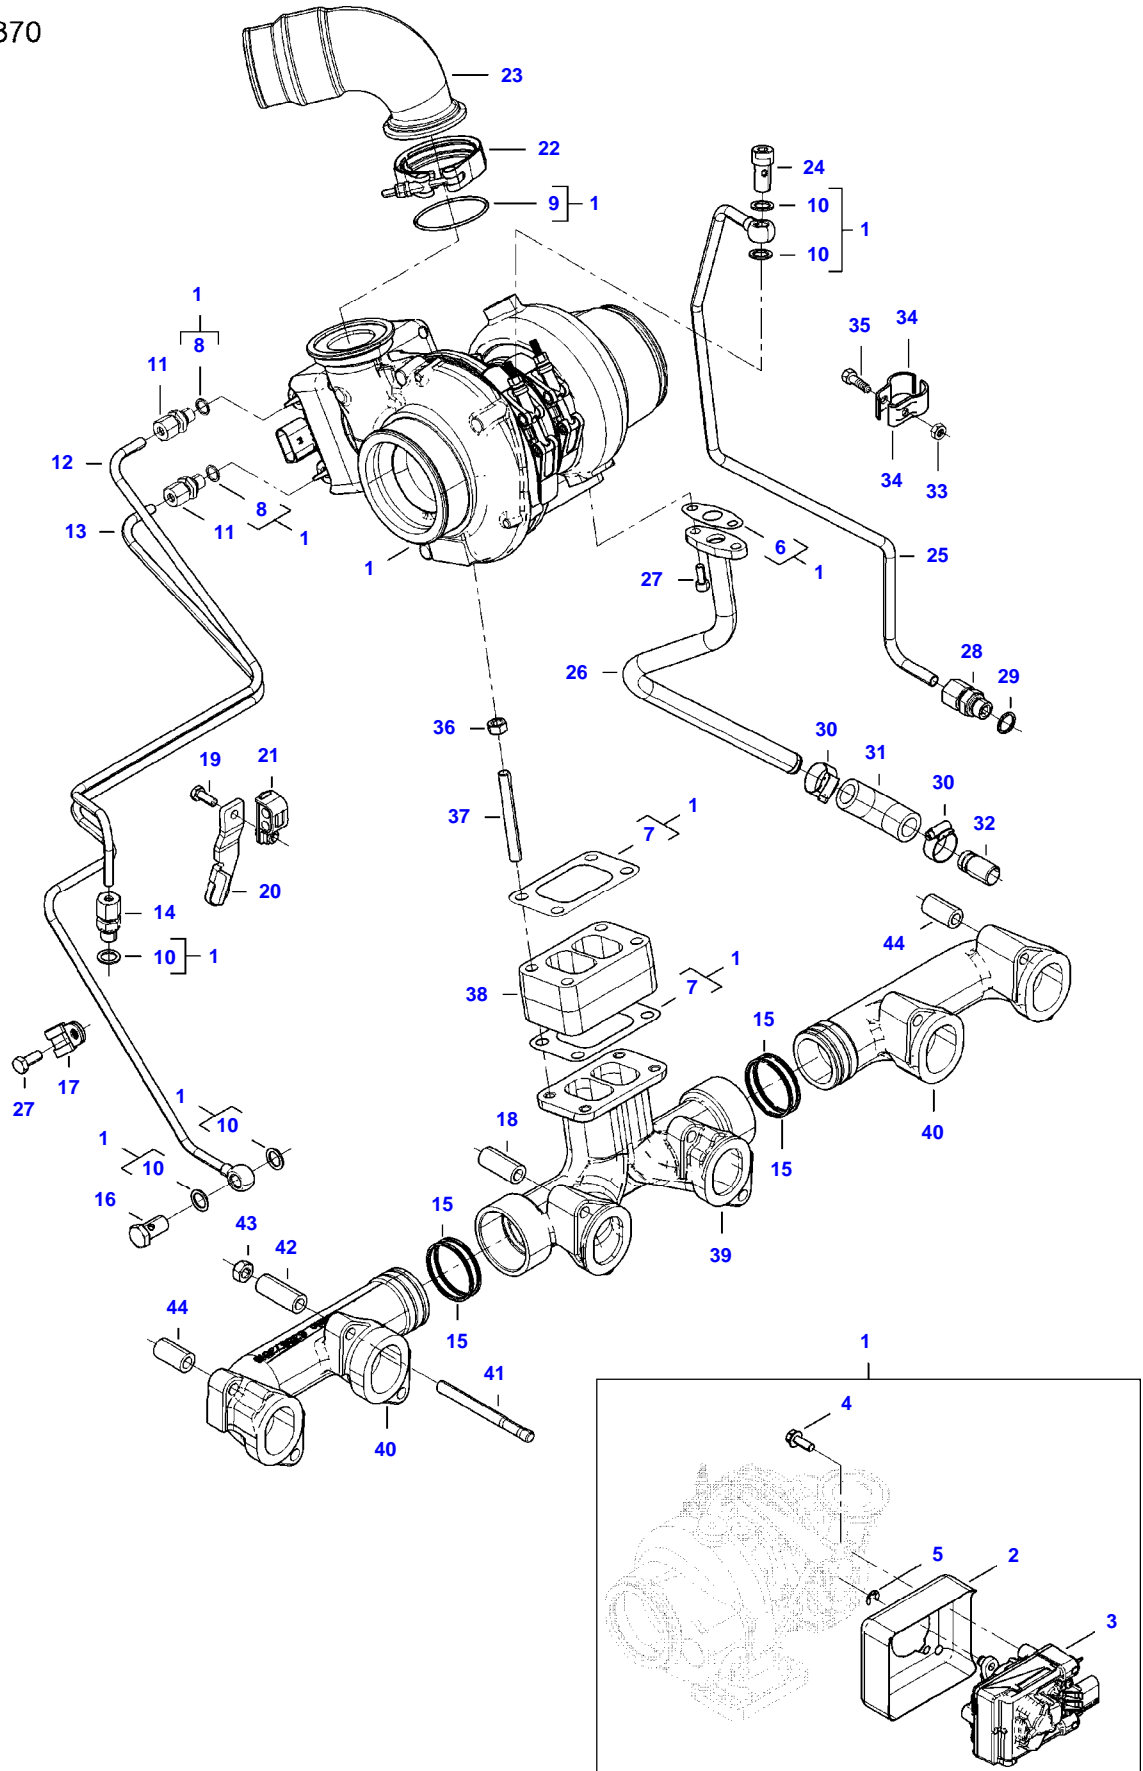

5225E COMBINE (STAGE 4 / TIER 4F) (551620001-092) (ZN205516X03020093-999)
AP9E1370

AP9E1370

TURBOCHARGER AND EXHAUST MANIFOLD

Item	Part Number	Qty	Description Comments
1	V837079854	1	KIT, TURBOCHARGR
2	V837091123	1	HEATSHIELD (1)
3	V837091110	1	ACTUATOR (1)
4	V837091127	3	HEXAGON FLANGE BOLT (1)
5	V837079945	1	LOCK RING (1)
6	ACW3397620	1	GASKET (1) [A]
7	V836316726	2	GASKET (1) [A]
8	V615881218	2	SEALING WASHER (1) [A]
9	V614606225	1	O-RING (1) [A]
10	V615881420	5	SEALING WASHER (1) [A]
11	V641086008	2	STRAIGHT FITTING
12	V836884177	1	WATER PIPE
13	V836884176	1	WATER PIPE
14	V641096008	1	STRAIGHT FITTING
15	V836316519	4	SEALING WASHER [A]
16	V640435010	1	BANJO BOLT
17	V602060608	1	RETAINER CLAMP
18	V836652803	1	SPACER PIECE
19	V528801062	1	HEX CAP SCREW
20	V837084763	1	SUPPORT
21	V837073721	2	RETAINER CLAMP
22	V836866454	1	V CLAMP
23	V836866381	1	BOOST PIPE
24	V837084079	1	BANJO BOLT
25	V836884174	1	TURBOCHARGER LUBRICATION OIL PIPE
26	V836884175	1	TURBOCHARGER LUBRICATION OIL PIPE
27	V581804602	3	HEX SOCKET SCREW
28	V641096010	1	STRAIGHT FITTING
29	V615881620	1	SEALING WASHER [A]
30	V602087528	2	HOSE CLIP
31	V836647576	1	RUBBER ELBOW
32	V837084240	1	OIL PIPE
33	V504600602	1	NUT
34	V836773645	2	PIPE CLAMP HALF
35	V529801112	1	HEX CAP SCREW
36	V521801000	4	NUT
37	V546701900	4	STUD BOLT
38	V837070340	1	FLANGE
39	V836873517	1	EXHAUST MANIFOLD
40	V836873516	2	EXHAUST MANIFOLD
41	V836859188	12	STUD BOLT
42	V836664013	7	SPACER PIECE
43	V513601002	12	NUT
44	V836664012	4	SPACER PIECE

[A] INCLUDED IN CYLINDER HEAD GASKET KIT 1