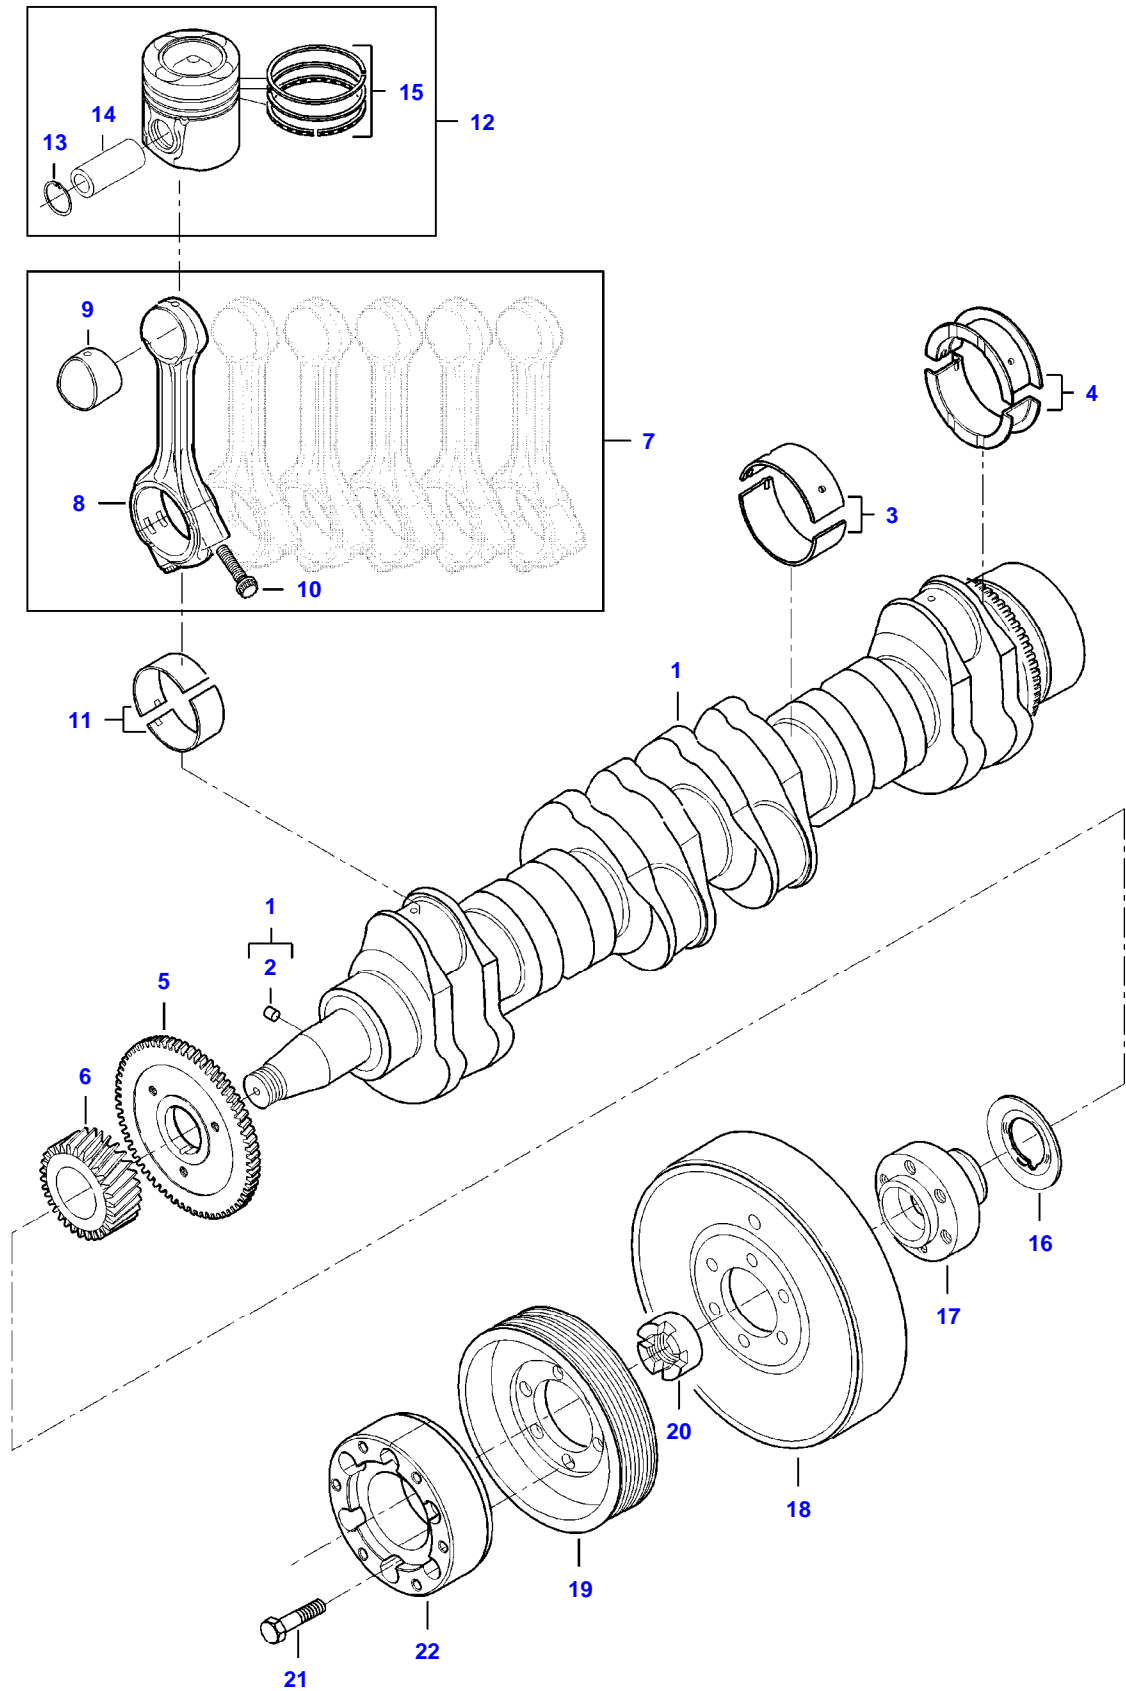

SEE PAGE 01-0025

[B] INCLUDED IN COMPLETE ENGINE GASKET KIT 2

AP4F1882

Item	Part Number	Qty	Description Comments	Technical Specification
1	V837073985	1	CRANKSHAFT	
2	V836867857	1	KEY (1)	
3	V836840944	6	MAIN BEARING	STD
4	V836879152	1	MAIN BEARING	STD
5	V836674069	1	GEAR,CRANKSHAFT	
6	V837073560	1	GEAR,CRANKSHAFT	
7	V836840928	1	CONNECTING ROD KIT	
8		6	NOT AVAILABLE AS SINGLE PART (7)	
9	V836110646	6	BEARING BUSH (7),(8)	STD
10	V836864141	12	CONNECTING ROD BOLT (7),(8)	
11	V836179781	6	CONROD BEARING	STD
12	V837074082	6	PISTON	
13		12	NOT AVAILABLE AS SINGLE PART (12)	
14		6	NOT AVAILABLE AS SINGLE PART (12)	
15	V837079460	6	PISTON RING KIT (12)	
16	V836855637	1	RING	
17	V837073679	1	CRANKSHAFT HUB	
18	V836884615	1	CRANKSHAFT VIBRATION DAMPENER	
19	V836855690	1	CRANKSHAFT PULLEY	
20	V836847641	1	CRANKSHAFT NUT	
21	V581705490	6	HEX SOCKET SCREW	
22	V837070345	1	SPACER	

AP5E1940

CAMSHAFT AND VALVE MECHANISM

Item	Part Number	Qty	Description Comments
1	V837069016	2	ROCKER SHAFT ASM
2	V837069011	6	ROCKER ARM (1)
3	V512861000	6	NUT (1),(2)
4	V837069023	6	VALVE ROCKER ADJUSTMENT SCREW (1),(2)
5	V837069020	4	PLUG (1)
6	V837069013	6	ROCKER ARM (1)
7	V512861000	6	NUT (1),(6)
8	V837069023	6	VALVE ROCKER ADJUSTMENT SCREW (1),(6)
9	V837069018	2	ROCKER SHAFT BRACKET (1)
10	V837069019	4	SPRING (1)
11	V837069015	2	SHAFT (1)
12	V837069017	4	ROCKER SHAFT BRACKET (1)
13	V529801912	2	HEX CAP SCREW
14	V837084417	12	PUSH ROD
15	V836014264	12	TAPPET
16	V837069101	1	CAMSHAFT
17	V603305760	1	WOODRUFF KEY
18	V837073562	1	GEAR,CAMSHAFT
19	V837073089	12	VALVE BRIDGE
20	V837069085	1	NUT
21	V836655406	4	SLEEVE NUT