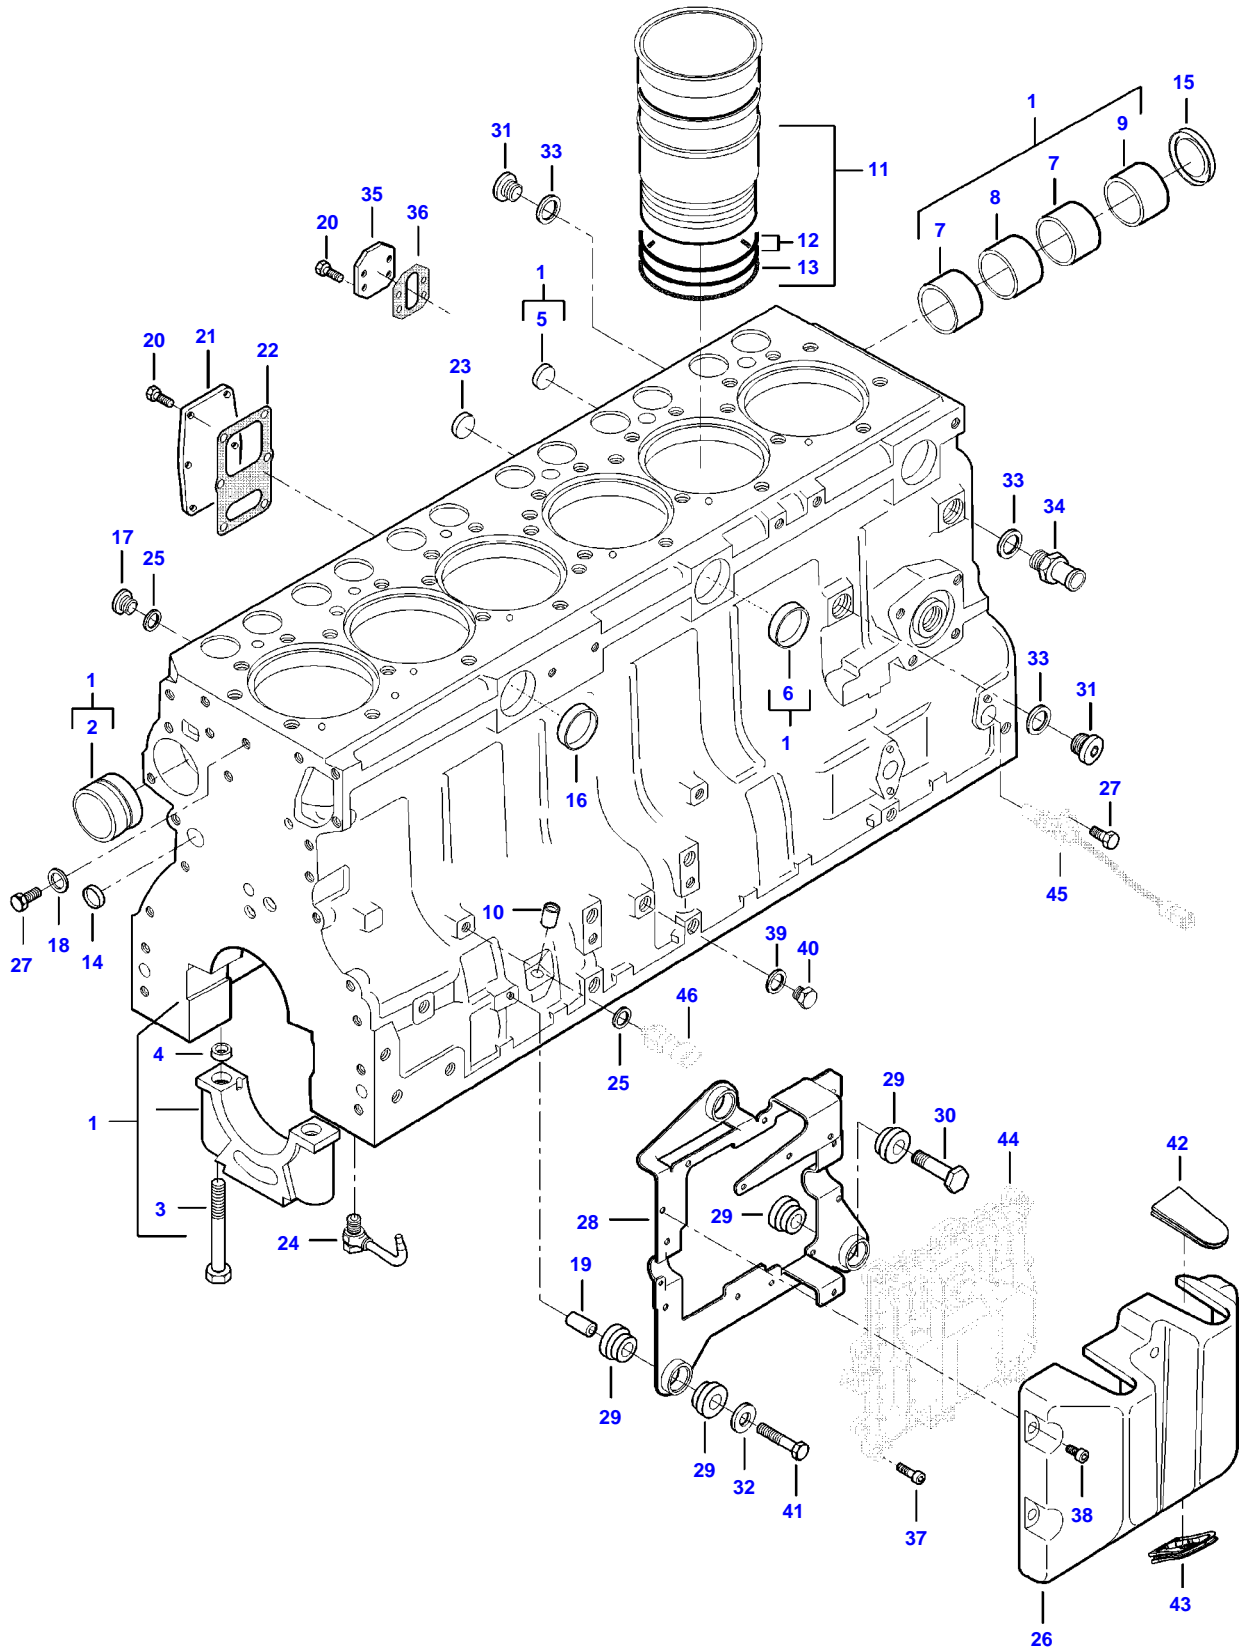

5225E COMBINE (STAGE 4 / TIER 4F) (551620001-092) (ZN205516X03020093-999)
AP1E2620

AP1E2620

CYLINDER BLOCK

Item	Part Number	Qty	Description Comments
1	V837084169	1	CYLINDER BLOCK
2	V836866069	1	CAMSHAFT BEARING BUSH (1)
3	V835329030	14	HEX CAP SCREW (1)
4	V836214478	24	GUIDE SLEEVE (1)
5	V640016018	1	CUP PLUG (1)
6	V640016040	1	CUP PLUG (1)
7	V836852460	2	CAMSHAFT BEARING BUSH (1)
8	V837086315	1	CAMSHAFT BEARING BUSH (1)
9	V836852461	1	CAMSHAFT BEARING BUSH (1)
10	V640016012	1	CUP PLUG
11	V836673191	6	LINER
12	V836647502	12	CYLINDER LINER O-RING (11) [B]
13	V836647503	6	CYLINDER LINER O-RING (11) [B]
14	V640016016	4	CUP PLUG
15	V836852744	1	PLUG
16	V640016040	2	CUP PLUG
17	V640325110	6	SCREW PLUG
18	V836015967	1	SEALING WASHER [B]
19	V836855626	2	SPACER
20	V528801382	10	HEX CAP SCREW
21	V836846444	1	COVER
22	V836322852	1	GASKET [B]
23	V640016018	1	CUP PLUG
24	V837074224	6	PISTON COOLING JET
25	V615871016	7	SEALING WASHER [B]
26	V837084080	1	COVER
27	V528801362	2	HEX CAP SCREW
28	V837084081	1	ECU BRACKET
29	V837084129	6	DAMPER
30	V837069056	1	HEX CAP SCREW
31	V640325018	2	PLUG
32	V501950842	2	WASHER
33	V615881822	3	SEALING WASHER [B]
34	V836119837	1	HOSE COUPLER
35	V836866957	1	COVER
36	V836866958	1	GASKET [B]
37	V581804222	8	HEX SOCKET SCREW
38	V581804182	6	HEX SOCKET SCREW
39	V615881216	1	SEALING WASHER [B]
40	V640045112	1	PLUG
41	V529801432	2	HEX CAP SCREW
42	V837084136	2	SHIELD
43	V837084661	1	SHIELD
44		1	SEE PAGE 01-0023
45		1	SEE PAGE 01-0023