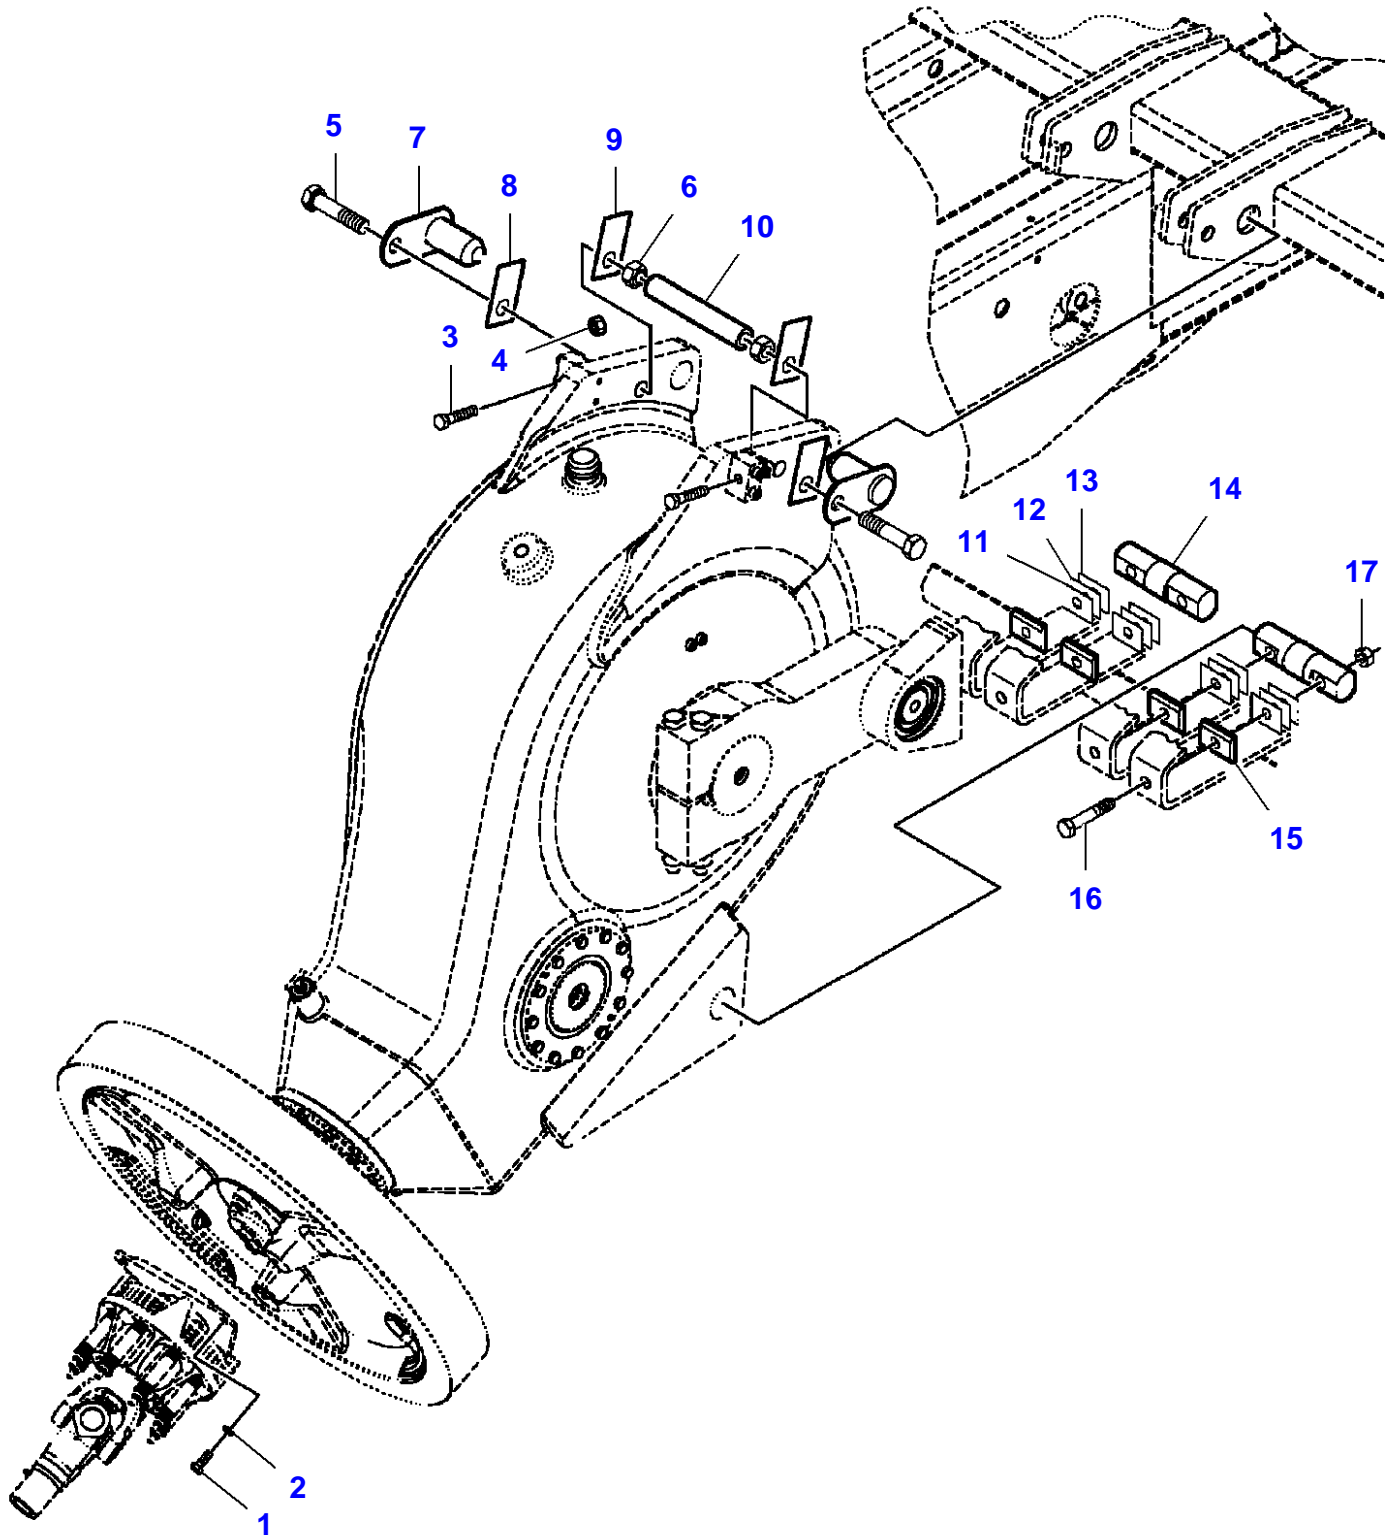

5-BA19-015-B

Gearbox - Attachment

Item	Part Number	Qty	Description	Comments
1	354276X1	3	Bolt Unc	1/2"-13 X 1-1/4
2	353439X1	3	Lock Washer	1/2"
3	7771504	2	Capscrew	5/8"-11 X 3
4	375099X1	2	Nut Unc	5/8"-11
5	700710263	2	Bolt	1"-8 X 4-1/2
6	700710264	2	Locknut	1"-8
7	700113047	2	Pin	
8	700122653	2	Shim	
9	700122654	2	Shim	
10	700137136P	1	Tube	
11	700706062	4	Shim	Thickness .076/.003"
12	700706063	4	Shim	Thickness .130/.005"
13	700706064	4	Shim	Thickness .250/.010"
14	700122650	2	Pin	
15	700113042	4	Spacer	
16	354726X1	4	Bolt Unc	3/4"-10 X 4
17	372544X1	4	Locknut	3/4"-10