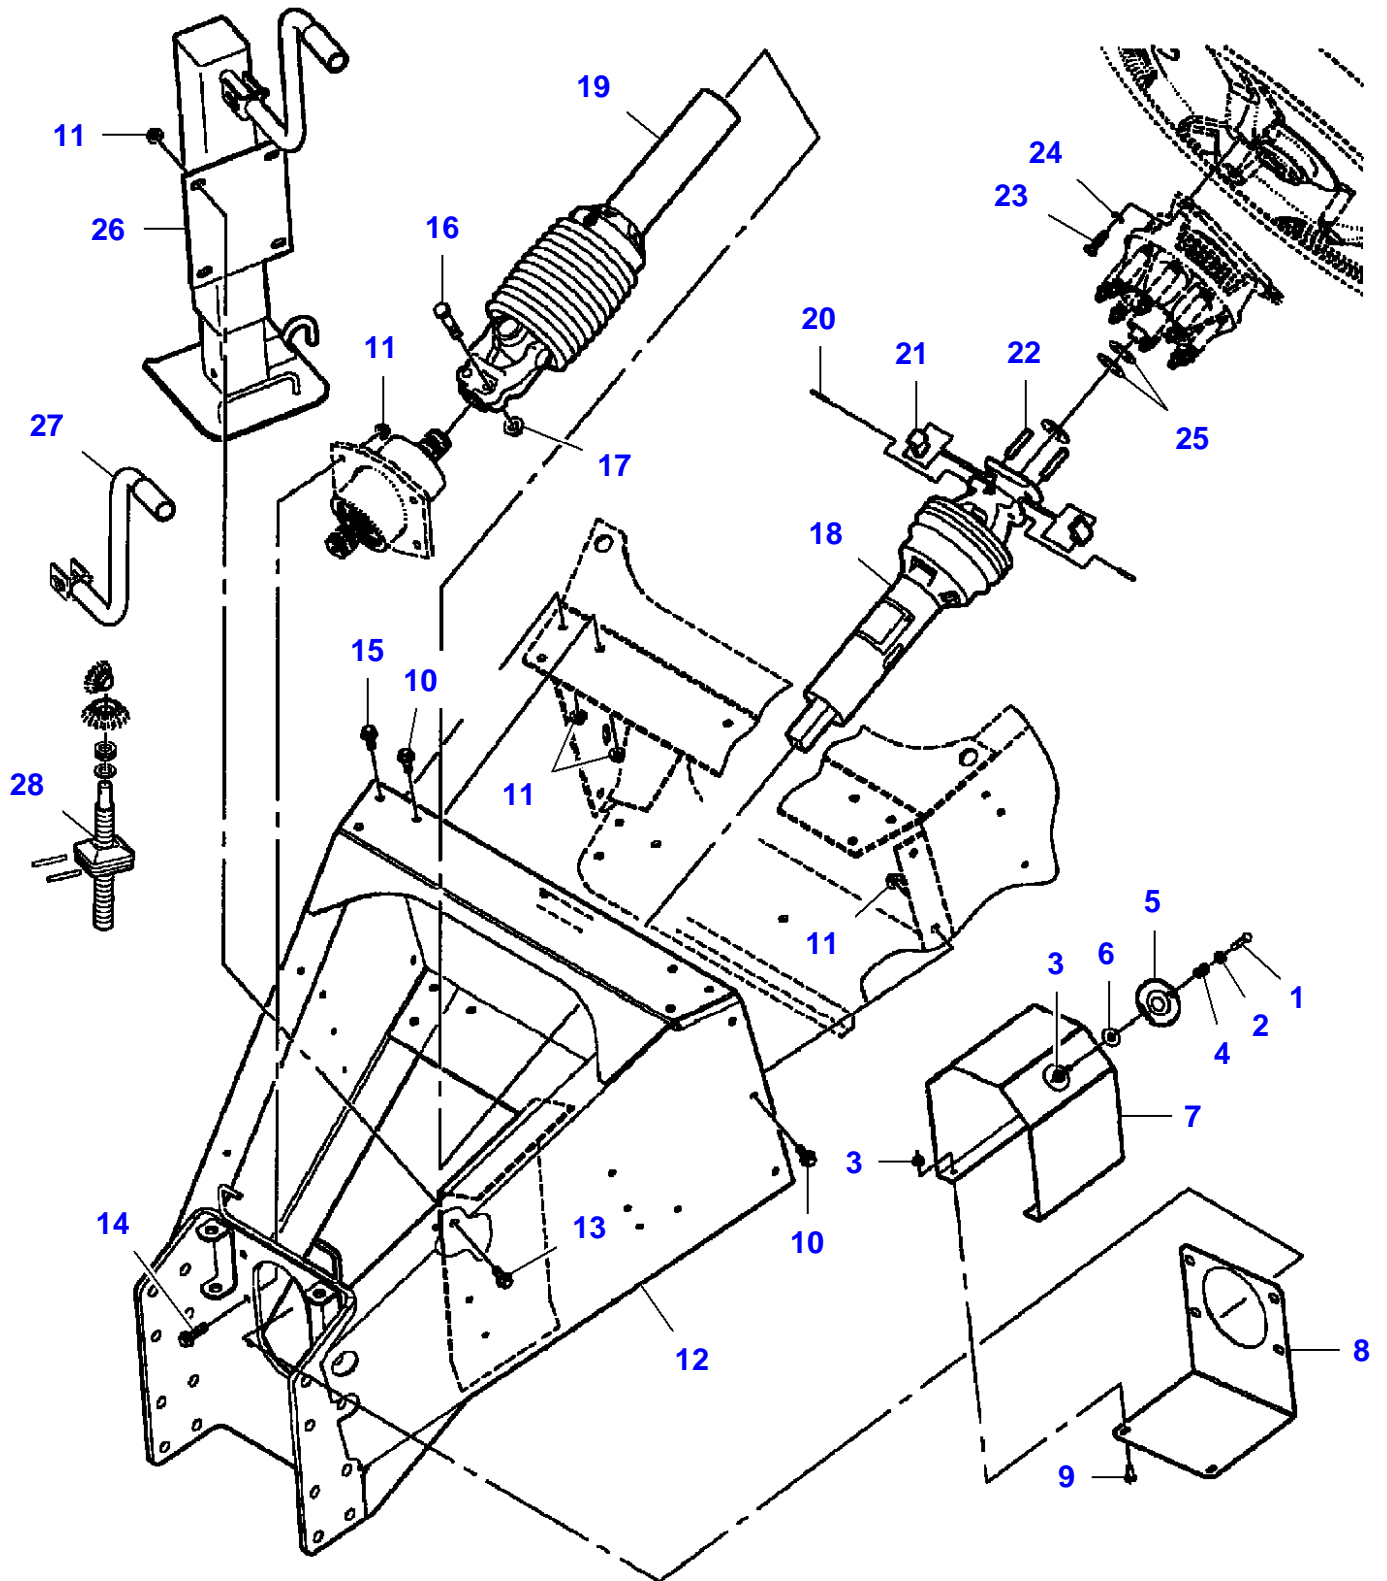

## Linkage - Safety Chain

Item	Part Number	Qty	Description	Comments
1	369307X1	5	Bolt Unc	3/4"-10 X 3-1/4
2	372544X1	16	Locknut	3/4"-10
3	700139426	1	Tongue	Left Hand
4	700139456	1	Strap	
5	70336568	1	Bush	
6	700721715	11	Screw Unc	3/4"-10 X 2
7	700139457	1	Plate	
8	353691X1	1	Bolt Unc	3/8"-16 X 1
9	700710049	1	Washer	3/8"
10	<b>700711238</b>	1	Locknut	3/8"-16
11	700139422	1	Hitch	
12	700720132	1	Chain	
13	700113646	1	Clevis	
14	354294X1	1	Bolt Unc	5/8"-11 X 3-3/4
15	700711198	1	Locknut	5/8"-11
16	700139417	1	Bush	
17	6579106	1	Cap	
18	700139427	1	Tongue	Right Hand
19	700139447	2	Rod	
20	700139434	1	Plate	
21	700139455	1	Block	
22	700139433	1	Plate	
23	354061X1	4	Pin	1/8" X 1-1/4
24	354613X1	2	Bolt Unc	5/16"-18 X 2-1/4
25	364705X1	2	Locknut	5/16"-18
26	3619622M1	2	Cable Tie	Length 390 mm
27	700721591	1	Coupling	
28	7703879	22	Bolt	M16 X 60
29	700708348	22	Lock Washer	M16
30	700723357	1	Coupling	
31	700721590	1	Coupling	

## Transmission

Item	Part Number	Qty	Description	Comments
1	353685X1	1	Bolt Unc	5/16"-18 X 1-3/4
2	Y705525	1	Washer	5/16"
3	364705X1	3	Locknut	5/16"-18
4	758342	1	Comp.Spring	
5	700137803P	1	Shield	
6	700709866	1	Decal	
7	700140743	1	Shield	
8	700140744	1	Shield	
9	7883325	2	Bolt Unc	5/16"-18 X 3/4
10	700710984	12	Bolt Unc	1/2"-13 X 1-1/4
11	368644X1	28	Locknut	1/2"-13
12	700139411	1	Tongue	
13	70934980	4	Screw Unc	1/2"-13 X 1-1/4
14	7883432	4	Bolt Unc	1/2"-13 X 1-3/4
15	8701237	8	Screw Unc	1/2"-13 X 1-1/2
16	700708270	2	Screw Unc	5/8"-11 X 3
17	700711198	2	Locknut	5/8"-11
18	700721786	1	Pto Shaft	
19	700721788	1	Pto Guard	
20	70915751	2	Pin	3/16" X 1-1/2
21	<b>700113036</b>	2	Pawl	
22	<b>700113037</b>	2	Pin	
23	366089X1	3	Bolt Unc	1/2"-13 X 1-1/2
24	353439X1	3	Lock Washer	1/2"
25	<b>6522932</b>	2	Shim	
26	700720231	1	Jack	
27	700720181	1	Grip	(26)
28	700720180	1	Kit, Hardware	(26)