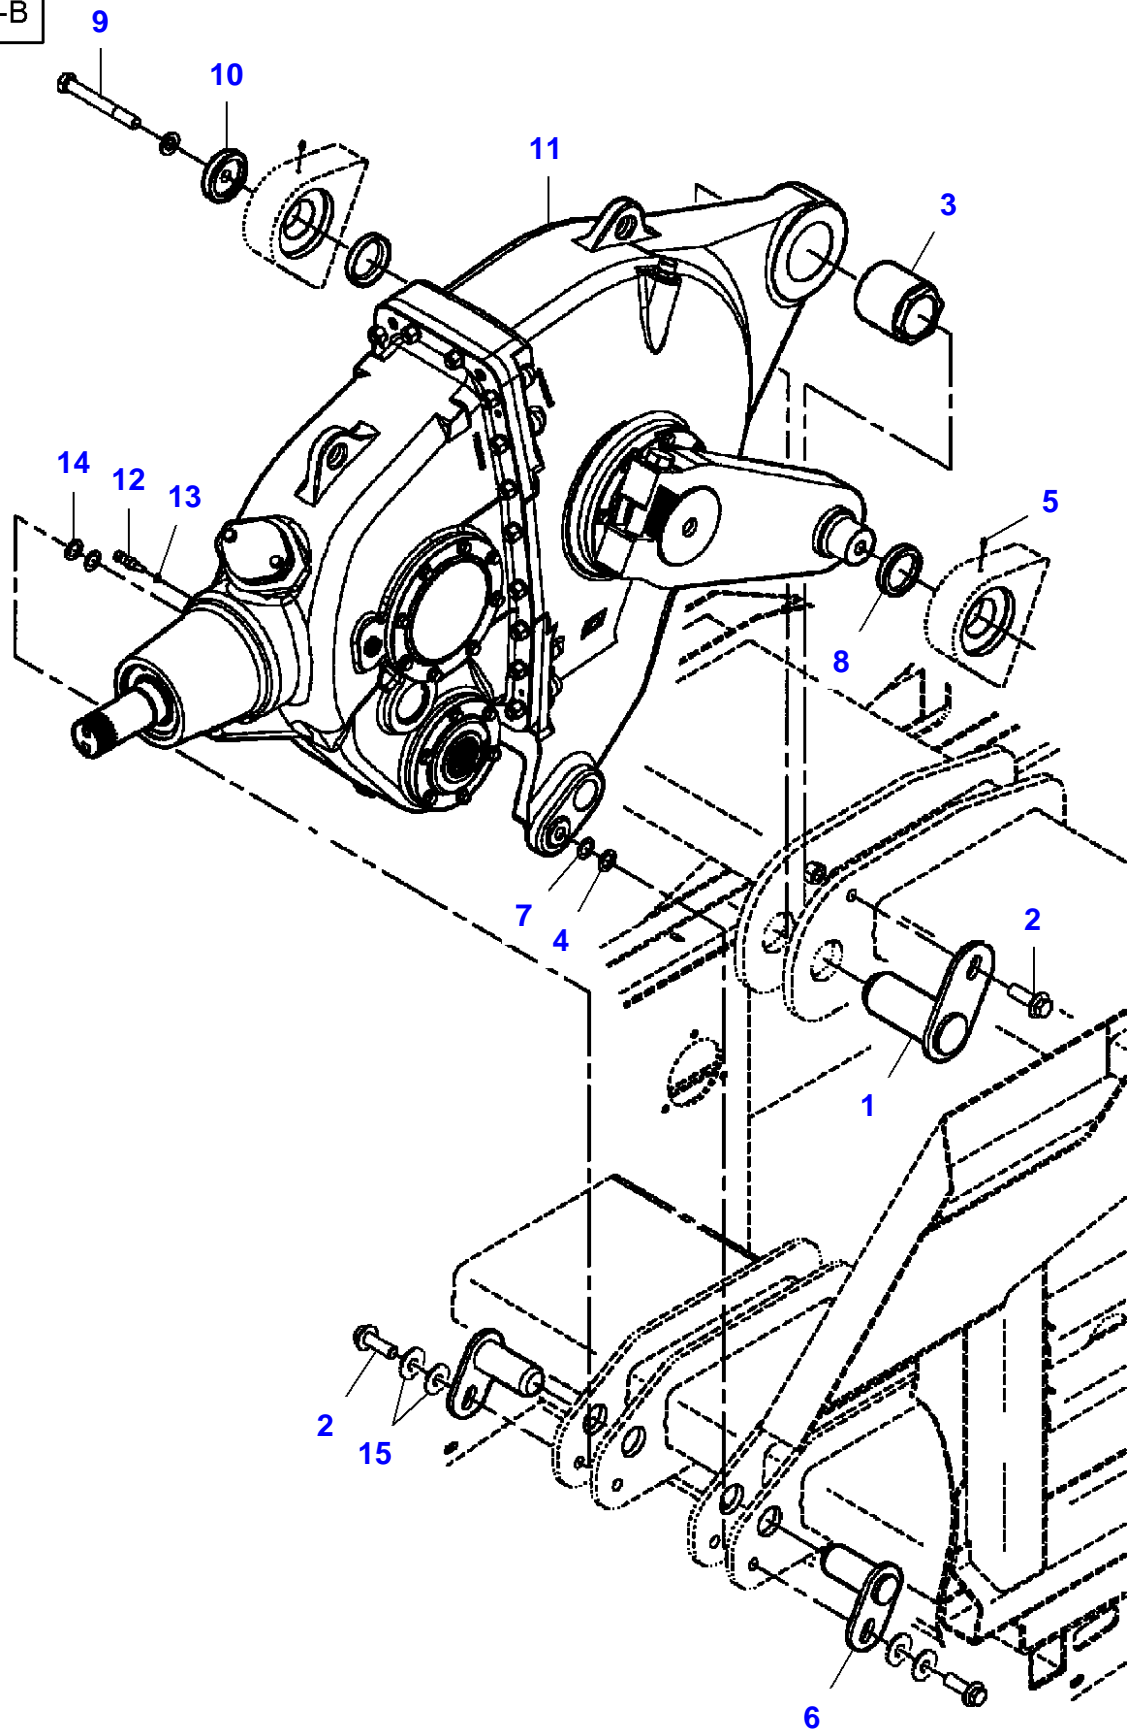

Fendt

1270 / 1270 S MEDIUM SQUARE BALER - |---> HT85101 - 3906244

3906244

Page010-0055

Transmission - Flywheel Clutch

Item	Part Number	Qty	Description	Comments
1	700164637	1	Housing	
2	7852114	2	Bush	(1)
3	6350805	1	Tube	
4	76521	1	Flat Washer	7/8"
5	700707250	1	Nut	7/8"-14
6	858019	8	Comp.Spring	
7	700108820	5	Friction Disc	
8	700112903	4	Plate	
9	6522866	1	Plate	
10	Y52274	1	Bush	
11	700141153	1	Shaft	
12	700732562	8	Hex Cap Screw	3/8"-16 x 7-1/2
13	700709603	8	Flat Washer	3/8"
14	Y704734	8	Locknut	3/8"-16

5-BA19-025-B