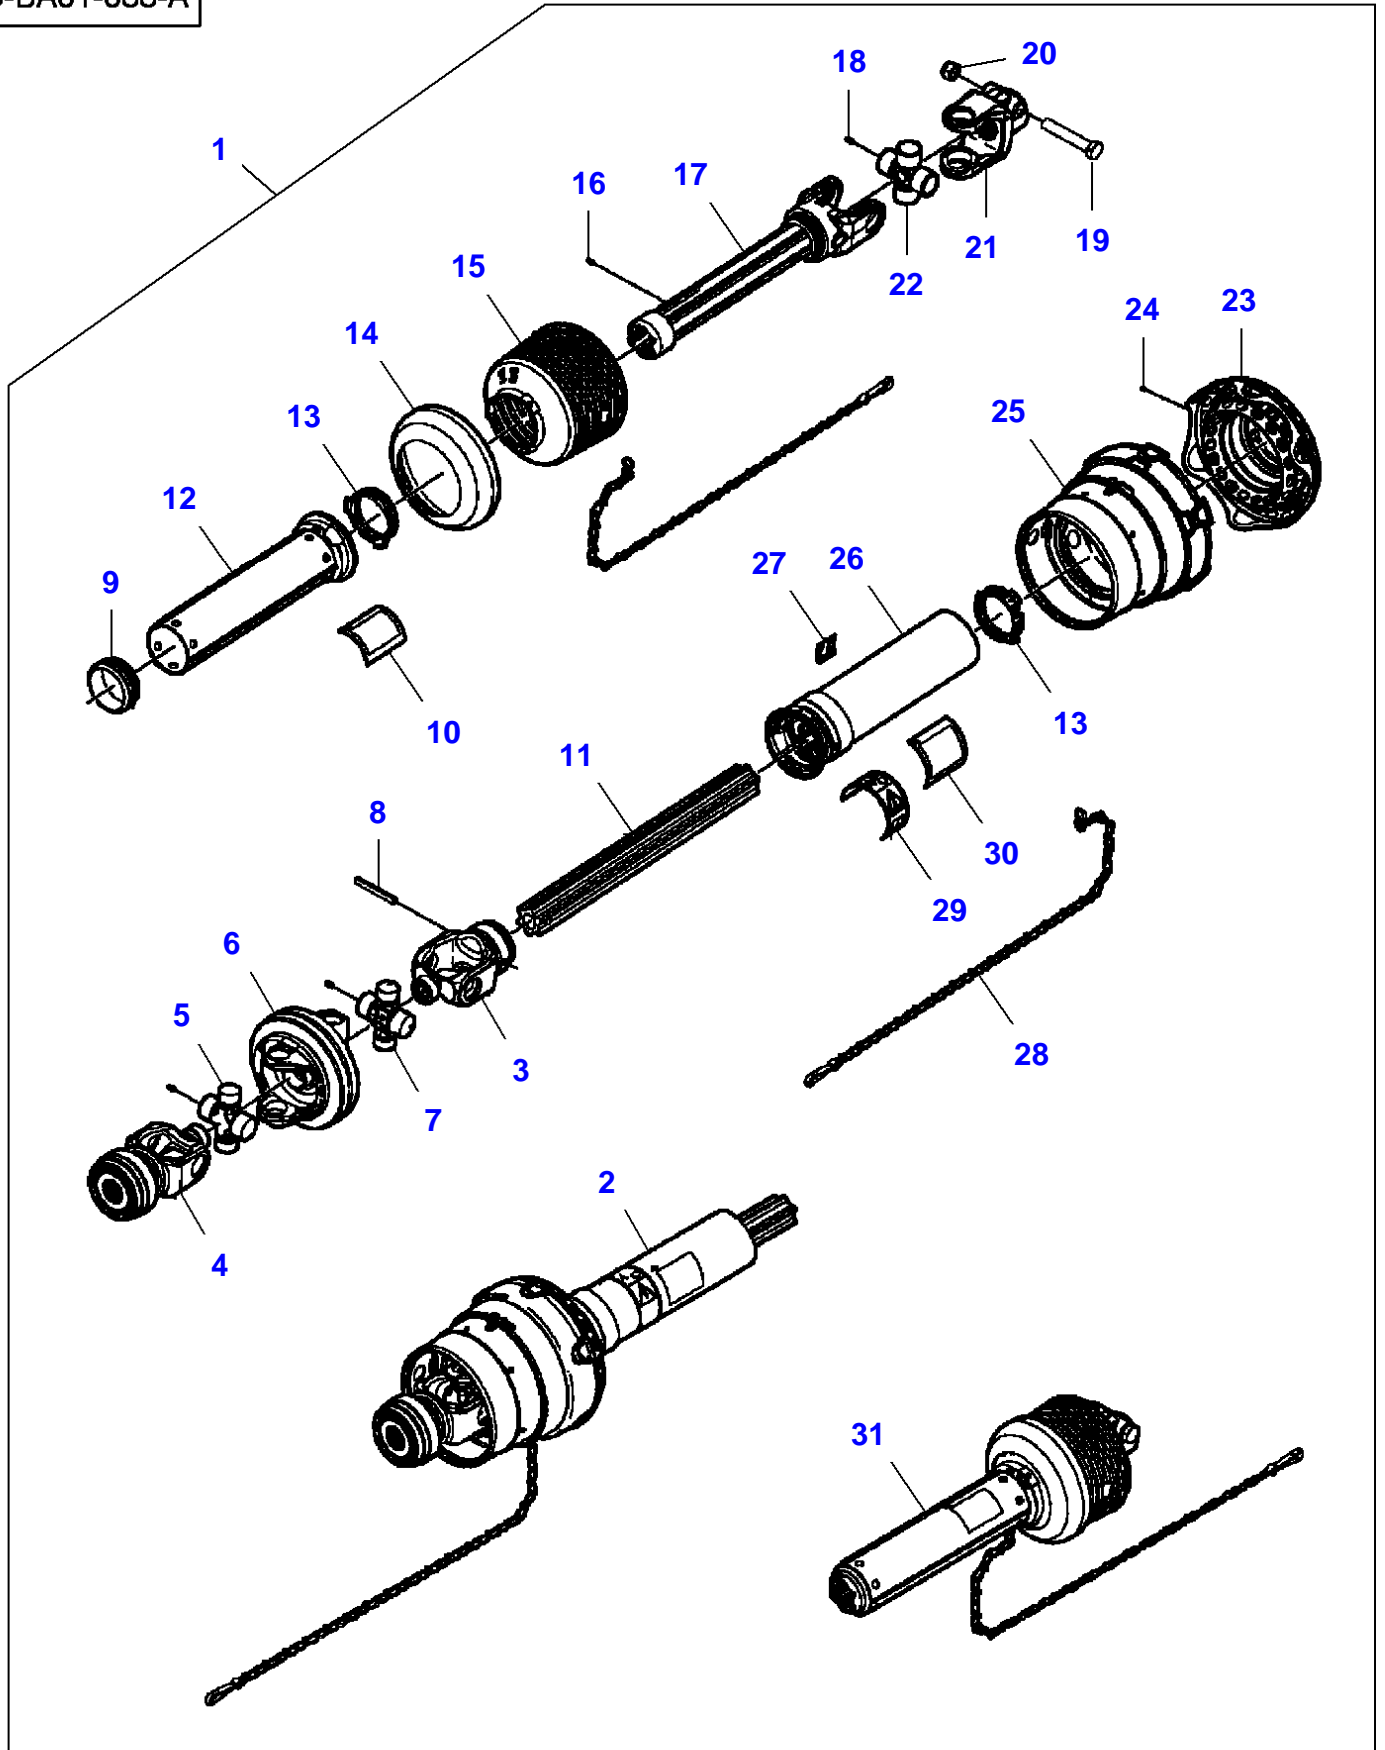

5-BA01-088-A

Item	Part Number	Qty	Description	Comments
1	700957666F	1	Kit, Attachment	
2	700735106	1	Universal Joint	(1)
3	700735112	1	Yoke	(1)
4	700735109	1	Yoke	(1)
	700735126	1	Kit, Repair	(4)
5	700735113	1	Spider	(1)
6	700735110	1	Yoke	(1)
7	700735111	1	Spider	(1)
8	763847	1	Pin	(1)
9	700735123	1	Bearing	(1)
10	700708583	1	Decal	(1)
				"Danger"
11	700735114	1	Shaft	(1)
12	700737117	1	Tube	[A]
				(1)
13	8800633	2	Ring	(1)
14	700735124	1	Collar	(1)
15	700735122	1	Cone	(1)
16	700707556	1	Grease Fitting	(1)
17	700735115	1	Yoke	(1)
18	1440838X1	3	Grease Nipple	(1)
				M6
19	339182X1	1	Hex Cap Screw	(1)
				M16 x 90
20	1442739X1	1	Locknut	(1)
				M16
21	700737116	1	Yoke	(1)
22	700735116	1	Spider	(1)
23	700735121	1	Cone	(1)
24	700714614	10	Screw	(1)
25	700735120	1	Cone	(1)
26	700735117	1	Tube	[A]
				(1)
27	700735129	1	Decal	(1)
28	71382485	2	Chain	(1)
				Length 760 mm
29	700728658	1	Decal	(1)
30	700707960	1	Decal	(1)
31	700737113	1	Universal Joint	(1)

FOOTNOTE [A] THE APPROPRIATE SAFETY DECALS MUST BE ORDERED AND FITTED TO THIS PART