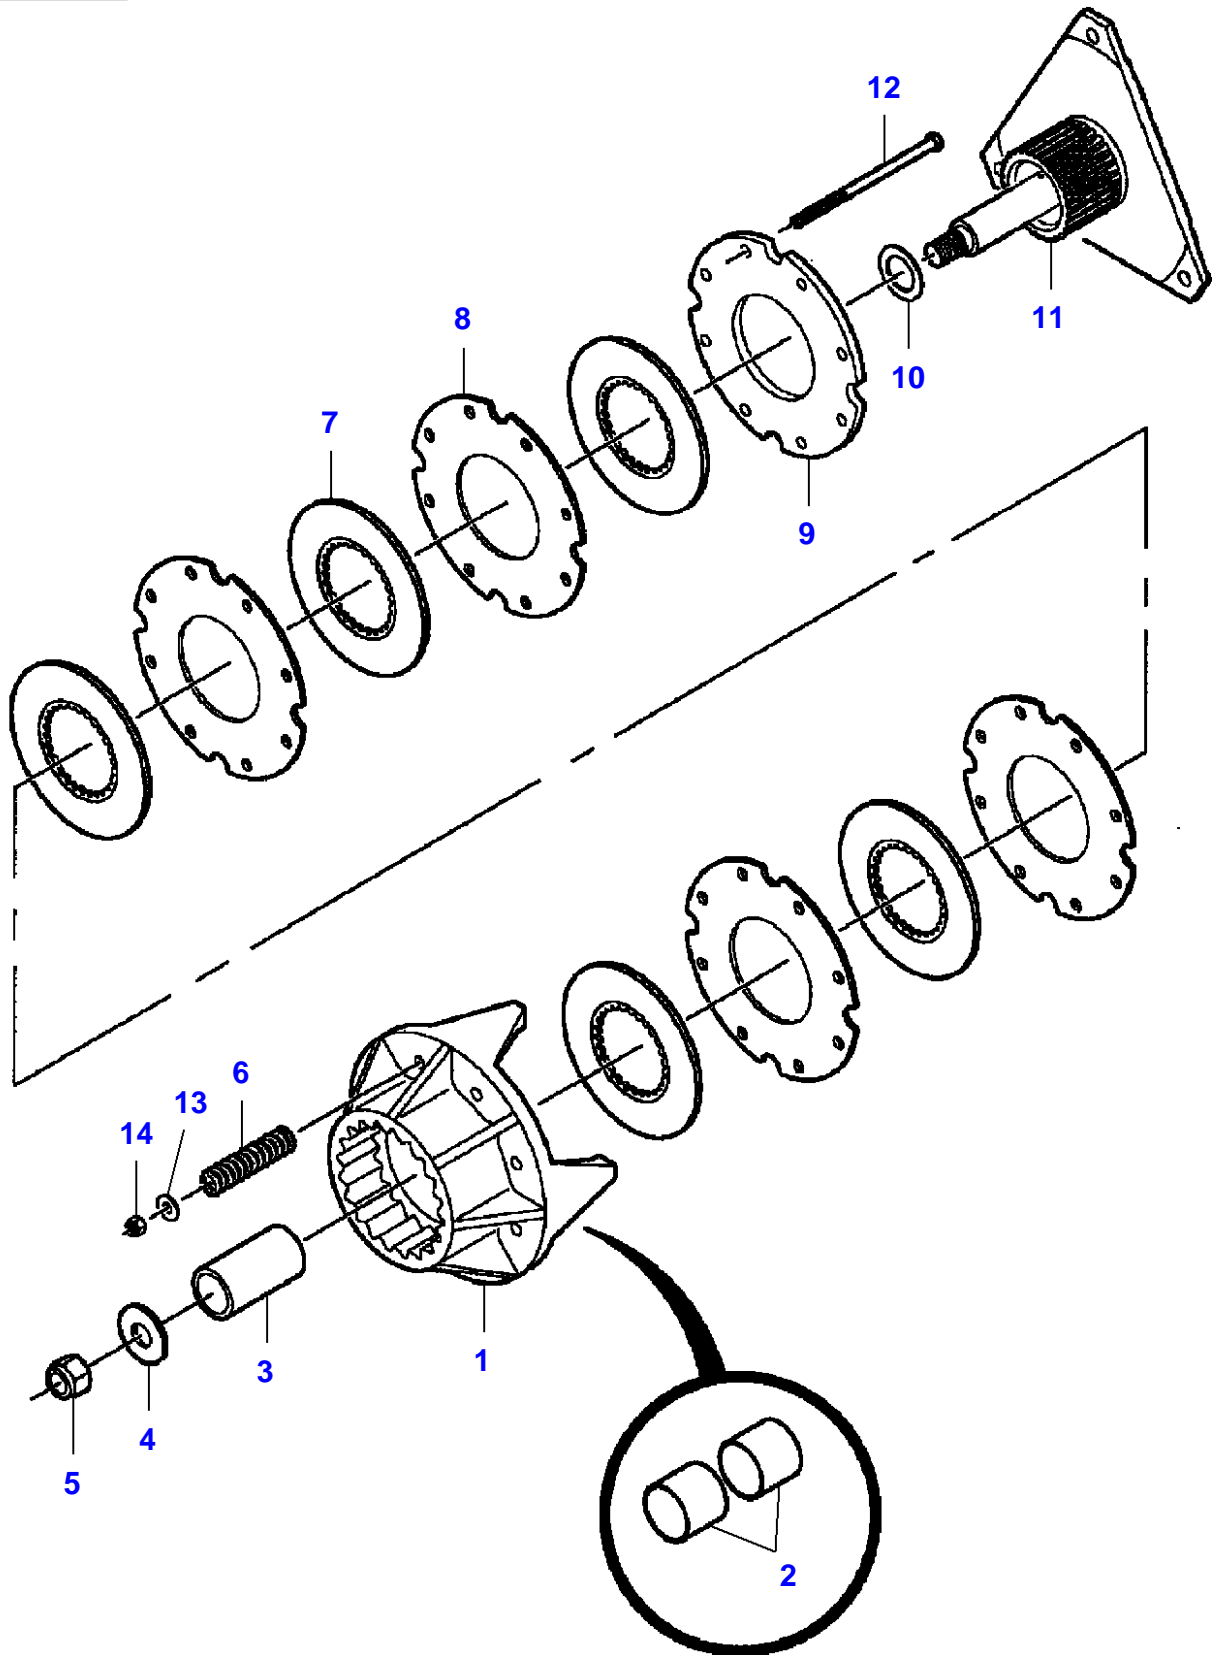

Transmission - Flywheel Brake

Item	Part Number	Qty	Description	Comments
1	6489231	2	Spacer	
2	353691X1	2	Hex Cap Screw	3/8"-16 x 1
	Y705533	2	Flat Washer	3/8"
	Y704734	2	Locknut	3/8"-16
3	354080X1	2	Split Pin	3/16" x 1-1/2
4	700113054	1	Grip	
5	7704752	2	Nut	1/2"-13
6	766667	1	Eye Bolt	1/2"-13 x 10
7	63883	1	Clevis Pin	1/2" x 3
8	705541	4	Flat Washer	1/2"
9	70918455	1	Split Pin	5/32" x 1
10	700113058	1	Brake	
11	6524003	1	Spacer	
12	354667X1	1	Hex Cap Screw	1/2"-13 x 4-1/2
13	Y704742	1	Locknut	1/2"-13
14	700113057	1	Pin	
15	27342	1	Handle	

5-BA01-071-A