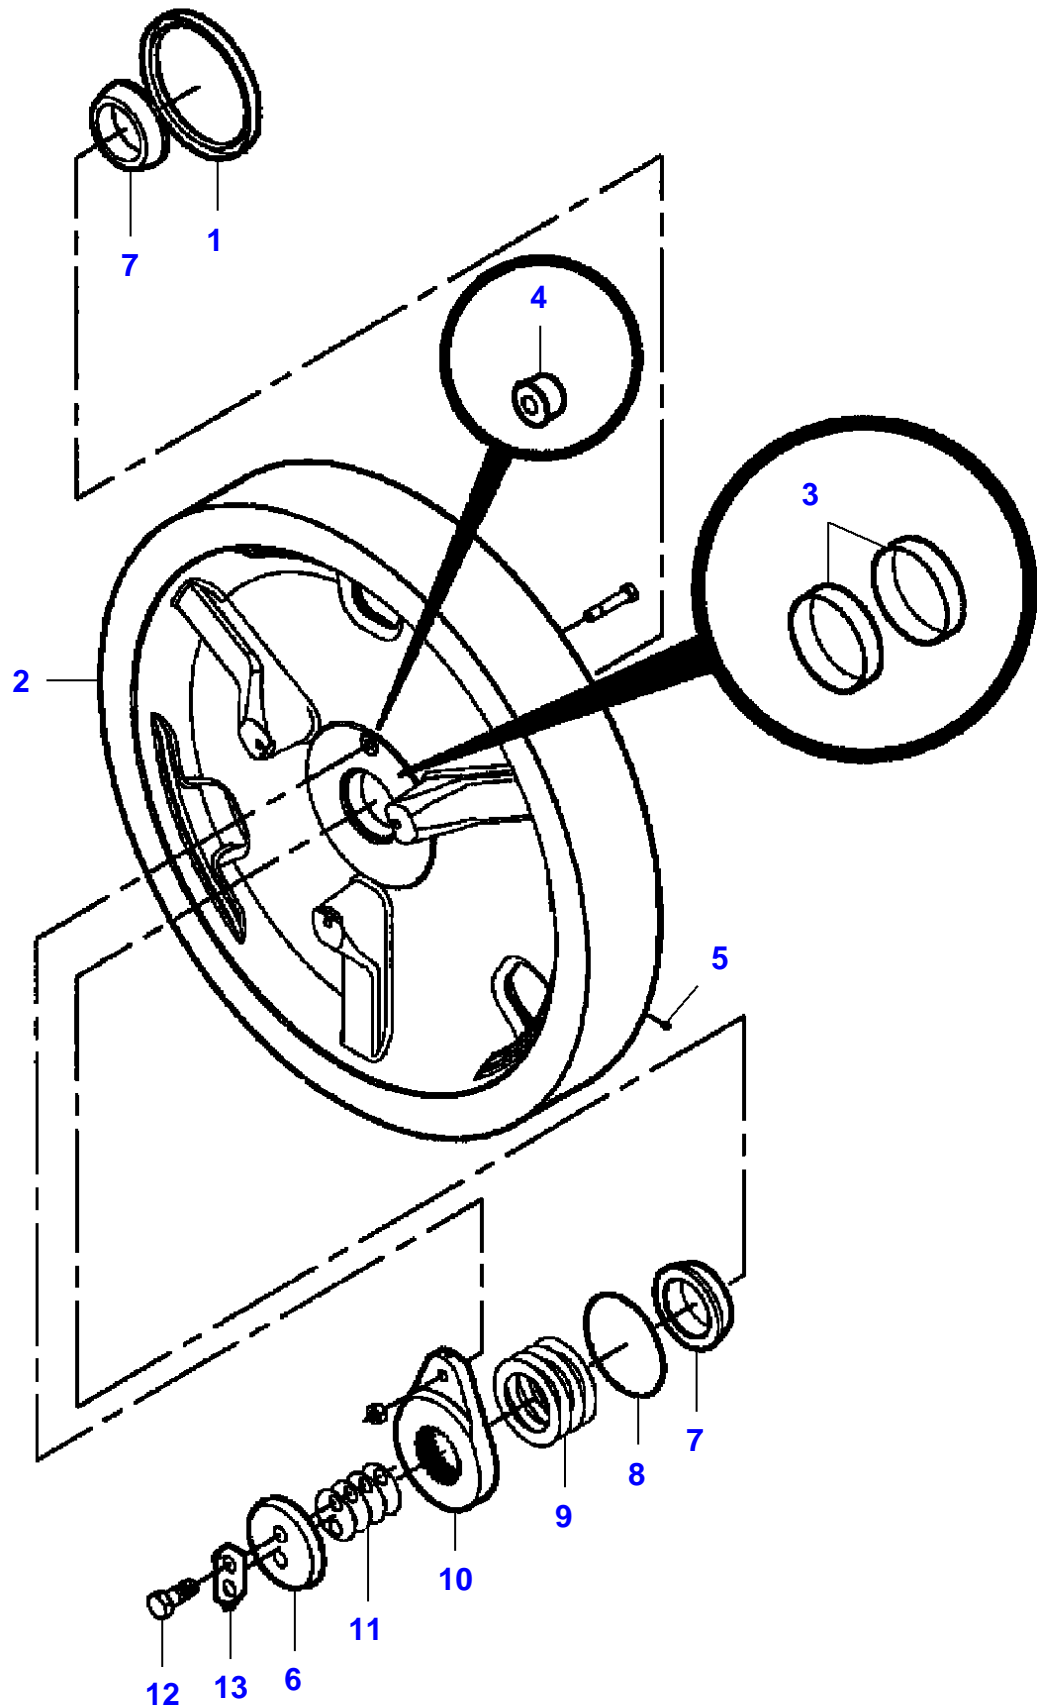

FOOTNOTE [A] THE APPROPRIATE SAFETY DECALS MUST BE ORDERED AND FITTED TO THIS PART

5-BA01-089-A

Item	Part Number	Qty	Description	Comments
1	700957667F	1	Kit, Attachment	
2	700735108	1	Universal Joint	(1)
3	700735112	1	Yoke	(1)
4	700735127	1	Yoke	(1)
	700735128	1	Kit, Repair	(4)
5	700735113	1	Spider	(1)
6	700735110	1	Yoke	(1)
7	700735111	1	Spider	(1)
8	763847	1	Pin	(1)
9	700735123	1	Bearing	(1)
10	700708583	1	Decal	(1)
11	700735114	1	Shaft	(1)
12	700737117	1	Tube	[A] (1)
13	8800633	2	Ring	(1)
14	700735124	1	Collar	(1)
15	700735122	1	Cone	(1)
16	700707556	1	Grease Fitting	(1)
17	700735115	1	Yoke	(1)
18	1440838X1	3	Grease Nipple	(1)
19	339182X1	1	Hex Cap Screw	M6 (1) M16 x 90
20	1442739X1	1	Locknut	(1) M16
21	700737116	1	Yoke	(1)
22	700735116	1	Spider	(1)
23	700735121	1	Cone	(1)
24	700714614	10	Screw	(1)
25	700735120	1	Cone	(1)
26	700735117	1	Tube	[A] (1)
27	700735129	1	Decal	(1)
28	71382485	2	Chain	(1) Length 760 mm
29	700728658	1	Decal	(1)
30	700707960	1	Decal	(1)
31	700737113	1	Universal Joint	(1)

FOOTNOTE [A] THE APPROPRIATE SAFETY DECALS MUST BE ORDERED AND FITTED TO THIS PART

5-BA01-079-B

Transmission - Flywheel

Item	Part Number	Qty	Description	Comments
1	700706045	1	Seal	
2	700175312	1	Flywheel Assy.	
3	700706038	2	Bearing Cup	(2)
4	7852718	1	Sleeve	(2)
5	70923219	1	Grease Fitting	1/4"-28
6	700113044	1	Cap	
7	700706039	2	Bearing Cone	
8	700706050	1	O Ring	
9	700706056	X	Shim	Thickness .003
	700706057	X	Shim	Thickness .005
	700706058	X	Shim	Thickness .010
	700707991	X	Shim	.020
10	700143193	1	Hub	
	700728938	1	Plunger	(10)
11	700706059	X	Shim	Thickness .003
	700706060	X	Shim	Thickness .005
	700706061	X	Shim	Thickness .010
	700707993	X	Shim	Thickness .020
12	700708355	2	Hex Cap Screw	M16 x 40
13	700113045P	1	Locking Plate	