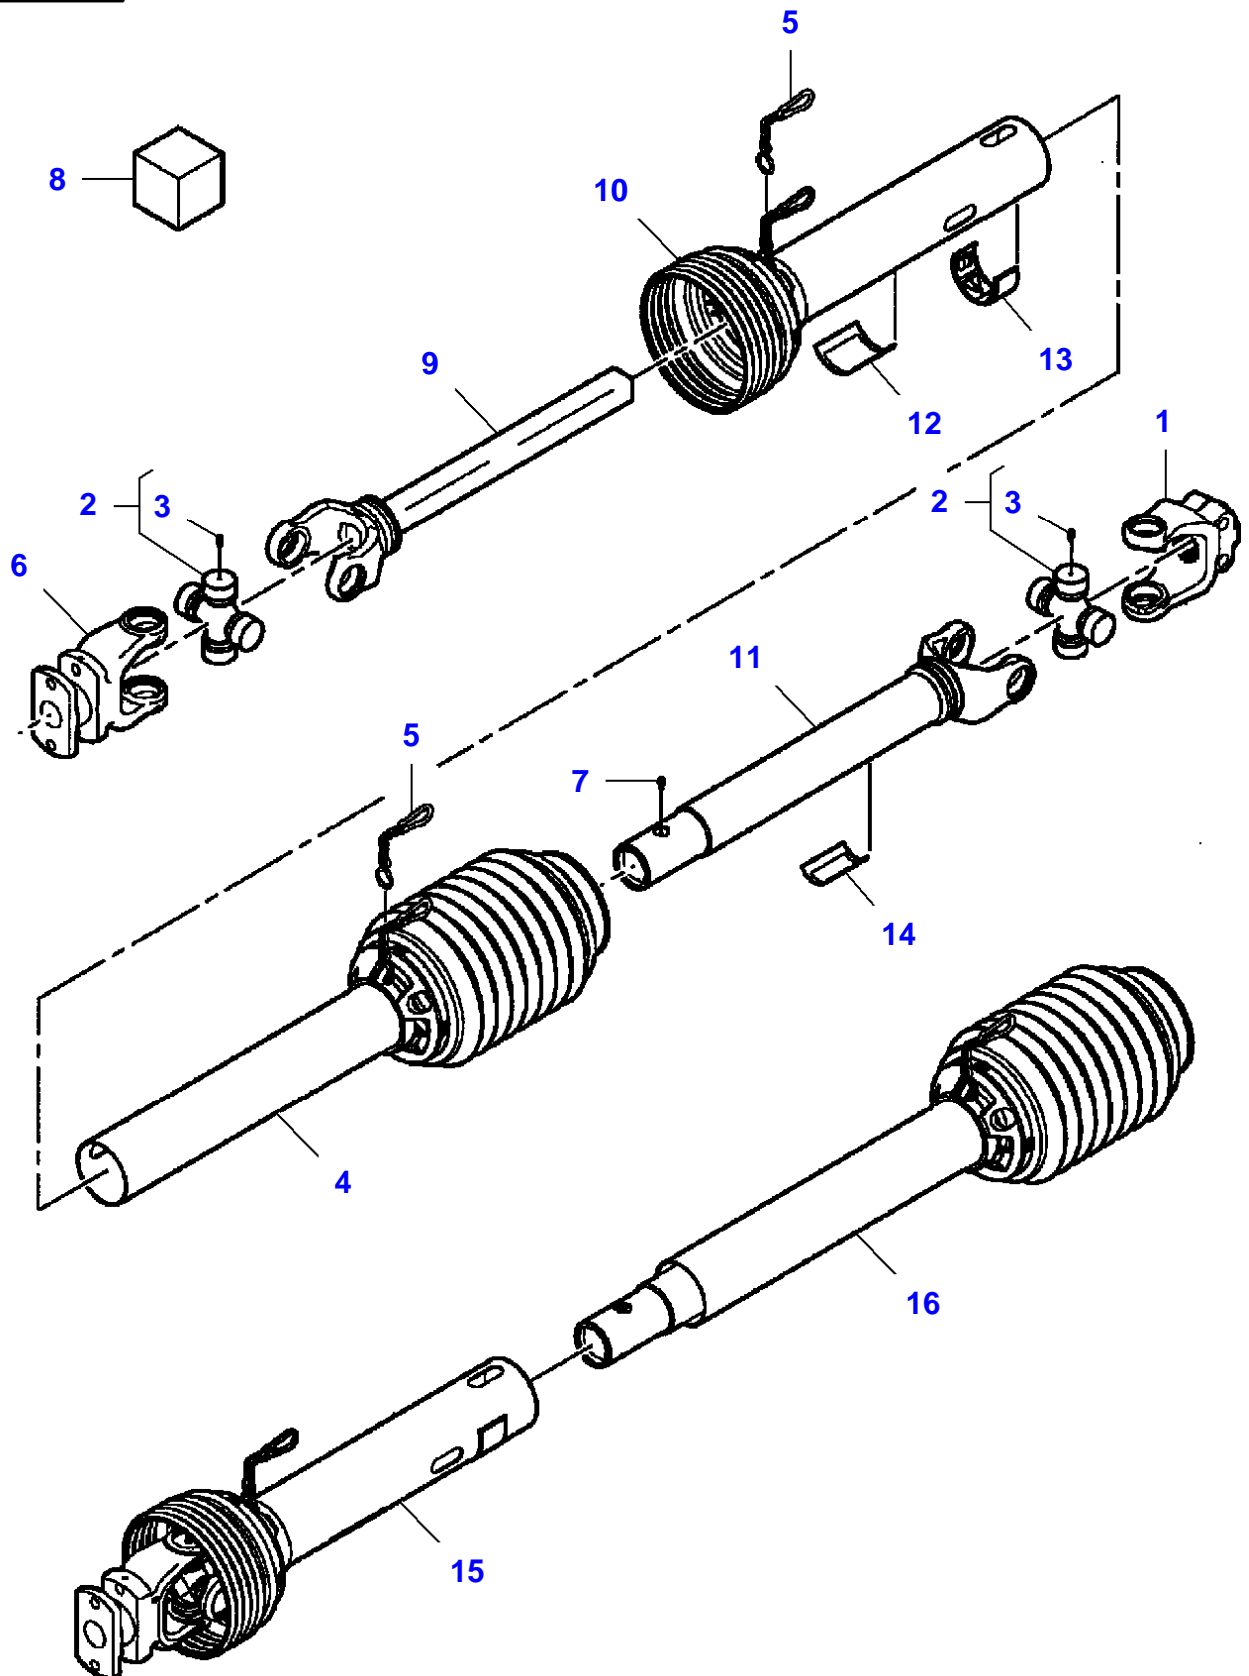

5-BA01-073-B

Transmission - Secondary

Item	Part Number	Qty	Description	Comments
1	700721794	1	Yoke	
2	700724136	2	Spider	
3	77016	1	Grease Fitting	(2) 1/4"-28
4	700724141	1	Guard	
5	700729055	2	Kit, Chain	
6	700706955	1	Yoke	
	7711799	1	Bear. 6005 RS	(6)
	700706956	1	Bearing	(6)
	7052798	1	Snapping	(6)
	77107	1	Grease Fitting	(6) 1/8"-27 x 65?
7	77016	1	Grease Fitting	1/4"-28
8	700723268	1	Kit, Repair	
9	700724137	1	Yoke	
10	700724140	1	Guard	[A]
11	700724142	1	Yoke	[A]
12	700707960	1	Decal	"Danger PTO"
13	700728658	1	Decal	"Warning CE"
14	700708583	1	Decal	"Danger"
15	700724123	1	Universal Joint	
16	700724125	1	Universal Joint	

FOOTNOTE [A] THE APPROPRIATE SAFETY DECALS MUST BE ORDERED AND FITTED TO THIS PART