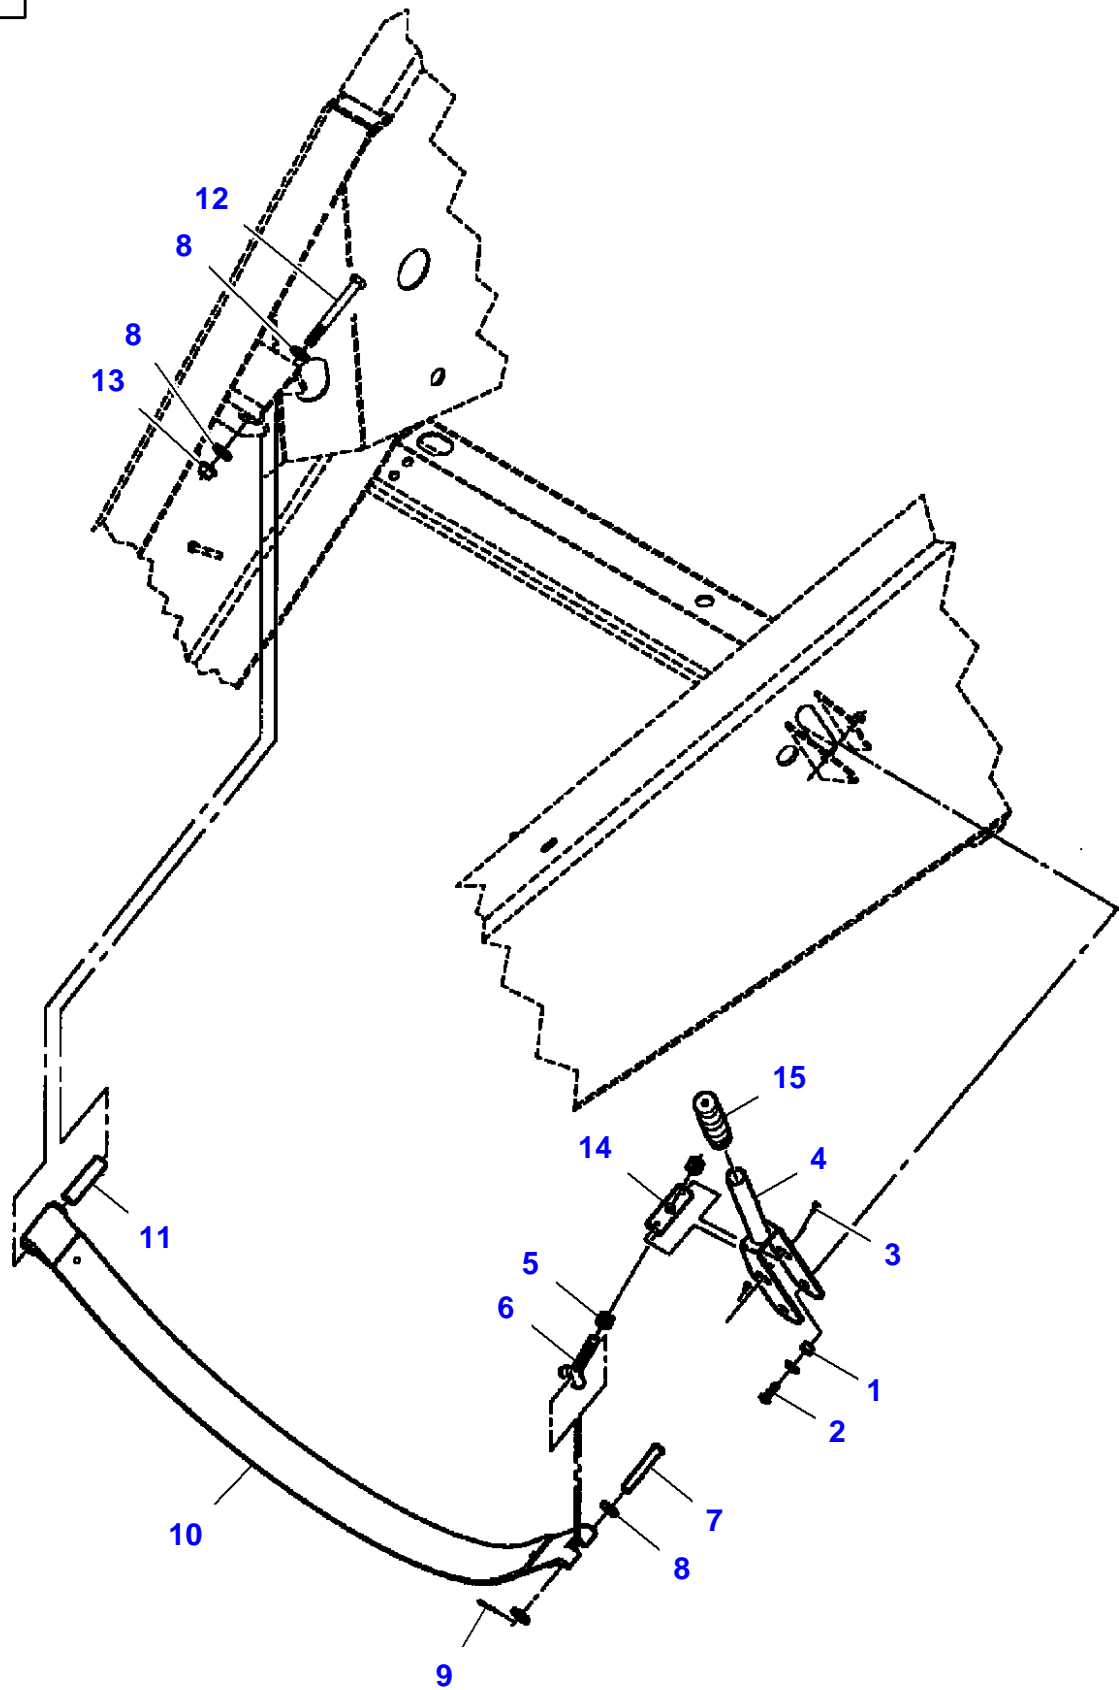

5-BA01-078-A

Transmission - Flywheel Brake

Item	Part Number	Qty	Description	Comments
1	6489231	2	Spacer	
2	353691X1	2	Hex Cap Screw	3/8"-16 x 1
	Y705533	2	Flat Washer	3/8"
	Y704734	2	Locknut	3/8"-16
3	354080X1	2	Split Pin	3/16" x 1-1/2
4	700113054	1	Grip	
5	7704752	2	Nut	1/2"-13
6	766667	1	Eye Bolt	1/2"-13 x 10
7	63883	1	Clevis Pin	1/2" x 3
8	705541	4	Flat Washer	1/2"
9	70918455	1	Split Pin	5/32" x 1
10	700113058	1	Brake	
11	6524003	1	Spacer	
12	354667X1	1	Hex Cap Screw	1/2"-13 x 4-1/2
13	Y704742	1	Locknut	1/2"-13
14	700113057	1	Pin	
15	27342	1	Handle