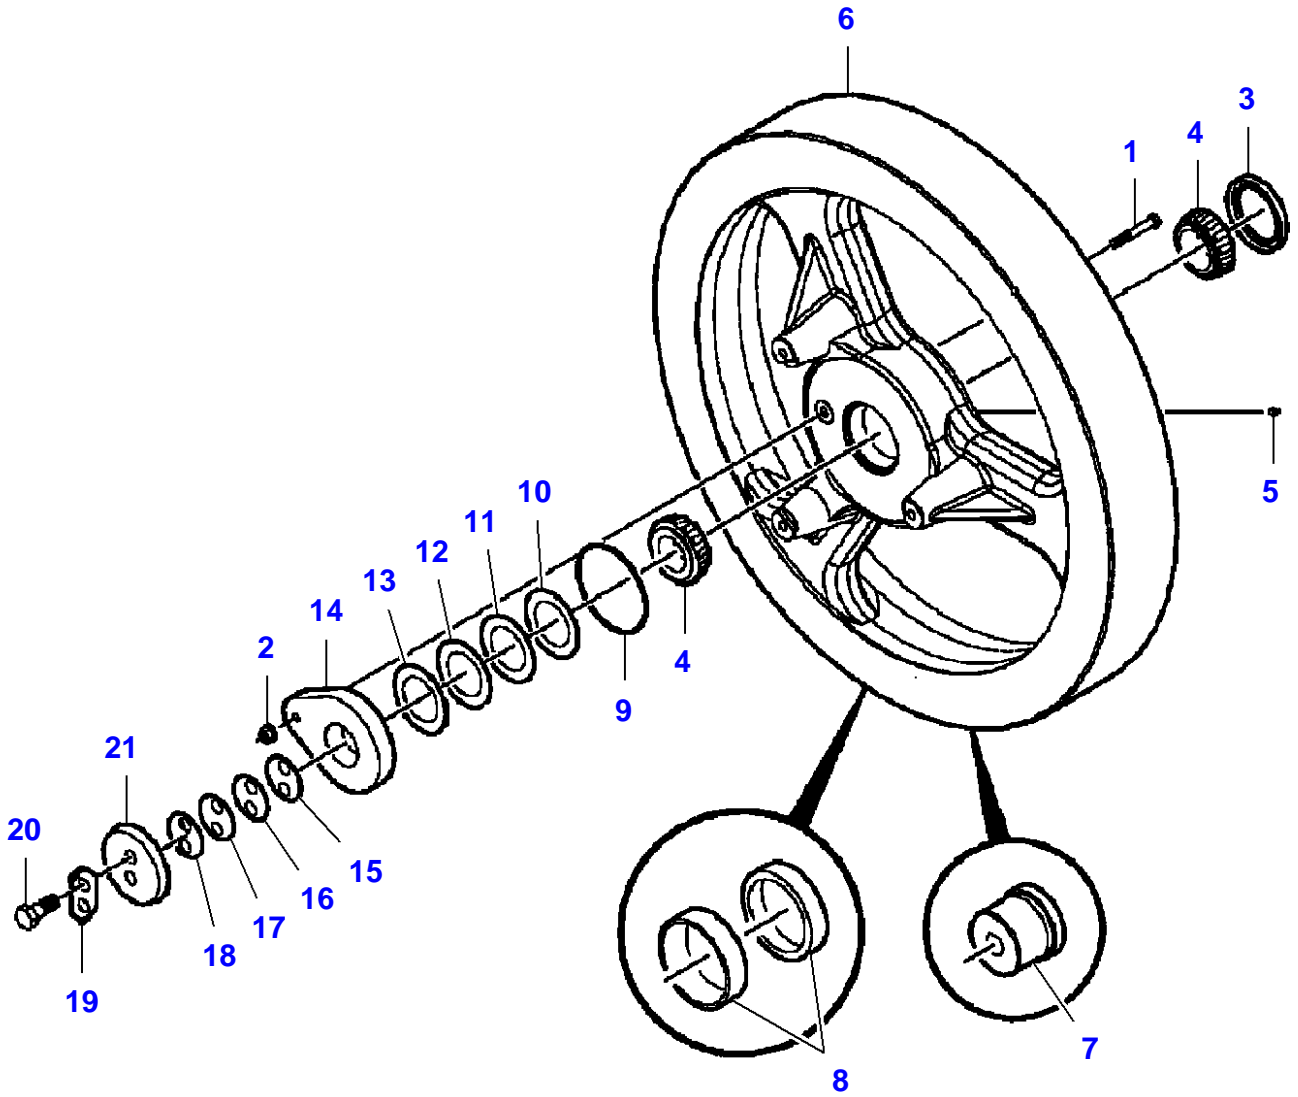

FOOTNOTE [A] THE APPROPRIATE SAFETY DECALS MUST BE ORDERED AND FITTED TO THIS PART

5-BA01-089-A

Item	Part Number	Qty	Description	Comments
1	700957667F	1	Kit, Attachment	
2	700735108	1	Universal Joint	(1)
3	700735112	1	Yoke	(1)
4	700735127	1	Yoke	(1)
	700735128	1	Kit, Repair	(4)
5	700735113	1	Spider	(1)
6	700735110	1	Yoke	(1)
7	700735111	1	Spider	(1)
8	763847	1	Pin	(1)
9	700735123	1	Bearing	(1)
10	210371	1	Decal	(1)
11	700735114	1	Shaft	(1)
12	700735119	1	Tube	[A] (1)
13	6581954	2	Bearing Bush	(1)
14	700735124	1	Collar	(1)
15	700735122	1	Cone	(1)
16	700707556	1	Grease Fitting	(1)
17	700735115	1	Yoke	(1)
18	700735125	3	Grease Fitting	(1)
19	339182X1	1	Hex Cap Screw	(1) M6 M16 X 90
20	1442739X1	1	Locknut	(1) M16
21	700711395	1	Yoke	(1)
22	700735116	1	Spider	(1)
23	700735121	1	Cone	(1)
24	1077994M1	10	Screw	(1)
25	700735120	1	Cone	(1)
26	700735117	1	Tube	[A] (1)
27	700735129	1	Decal	(1)
28	71382485	2	Chain	(1) Length 760 mm
29	700728658	1	Decal	(1)
30	700707960	1	Decal	(1)
31	700735107	1	Universal Joint	(1)

FOOTNOTE [A] THE APPROPRIATE SAFETY DECALS MUST BE ORDERED AND FITTED TO THIS PART

5-BA01-077-A

Transmission - Flywheel

Item	Part Number	Qty	Description	Comments
1	354269X1	1	Hex Cap Screw	3/8"-16 X 2-1/2
2	Y704734	1	Locknut	3/8"-16
3	700710382	1	Seal	
4	834828M1	2	Bearing Cone	
5	70923219	1	Grease Fitting	1/4"-28
6	700123112	1	Flywheel	
7	6855555	1	Sleeve	(6)
8	834829M1	2	Bearing Cup	(6)
9	700706050	1	O Ring	
10	700710365	X	Shim	Thickness 0.08/.003
11	700710366	X	Shim	Thickness 0.13/.005
12	700710367	X	Shim	Thickness 0.25/.010
13	700710369	X	Shim	Thickness 0.51/.020
14	700143208	1	Hub	
	700728938	1	Plunger	(14)
15	700710394	X	Shim	Thickness 0.08/.003
16	700710395	X	Shim	Thickness 0.13/.005
17	700710396	X	Shim	Thickness 0.25/.010
18	700710397	X	Shim	Thickness 0.51/.020
19	700113045P	1	Locking Plate	
20	700708355	2	Hex Cap Screw	M16 X 40
21	700113044	1	Cap	