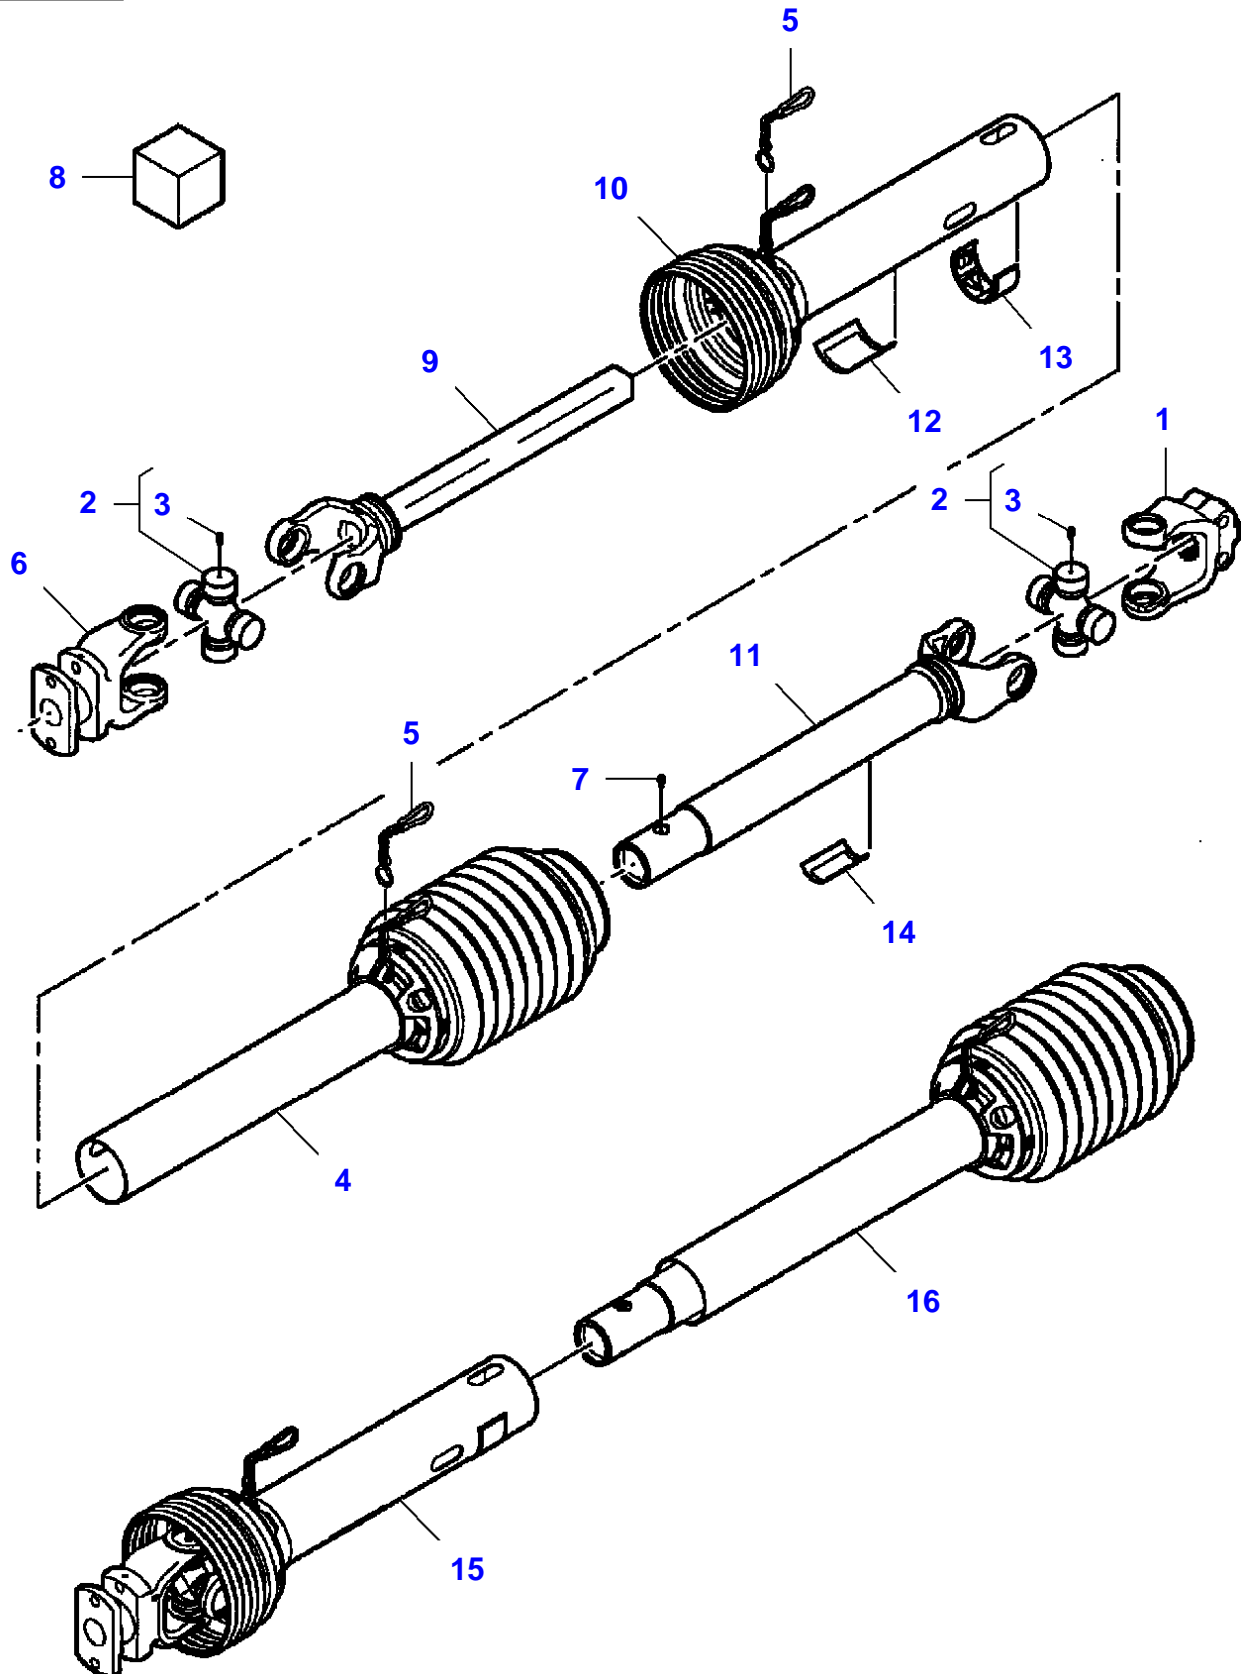

5-BA01-073-B

Transmission - Secondary

Item	Part Number	Qty	Description	Comments
1	700721794	1	Yoke	
2	700724136	2	Spider	
3	70923219	1	Grease Fitting	(2) 1/4"-28
4	700724141	1	Guard	
5	700720152	2	Kit, Chain	
6	700706955	1	Yoke	
	1124697	1	Bear. 6005 Rs	(6)
	700706956	1	Bearing	(6)
	70927699	1	Snapping	(6)
	70915275	1	Grease Fitting	(6) 1/8"-27 X 65?
7	70923219	1	Grease Fitting	1/4"-28
8	700723268	1	Kit, Repair	
9	700724137	1	Yoke	
10	700724140	1	Guard	[A]
11	700724142	1	Yoke	[A]
12	700707960	1	Decal	"Danger PTO"
13	700728658	1	Decal	"Warning CE"
14	210371	1	Decal	"Danger"
15	700724123	1	Universal Joint	
16	700724125	1	Universal Joint	

FOOTNOTE [A] THE APPROPRIATE SAFETY DECALS MUST BE ORDERED AND FITTED TO THIS PART