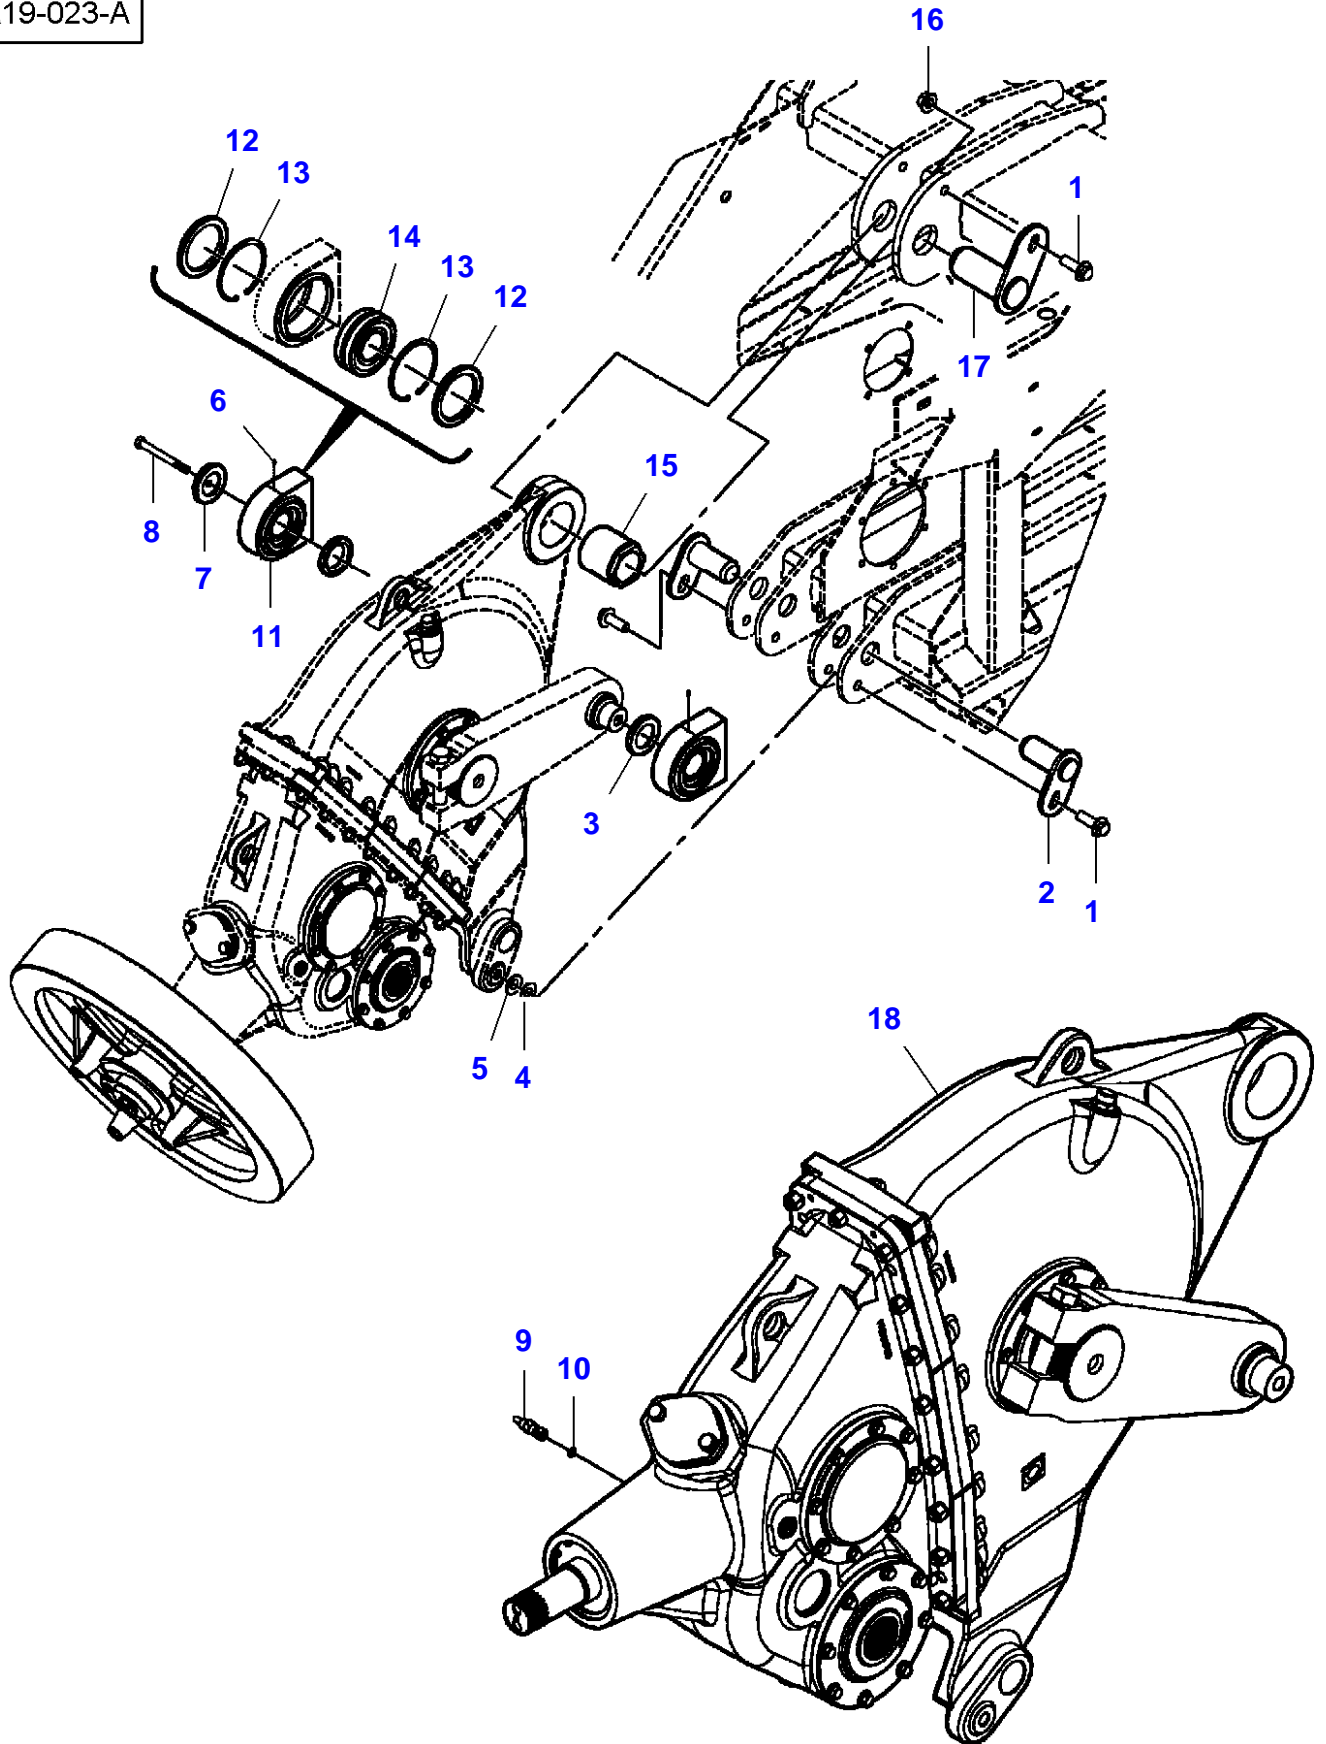

FOOTNOTE [A] THE APPROPRIATE SAFETY DECALS MUST BE ORDERED AND FITTED TO THIS PART

5-BA01-077-A

Transmission - Flywheel

Item	Part Number	Qty	Description	Comments
1	354269X1	1	Hex Cap Screw	3/8"-16 X 2-1/2
2	Y704734	1	Locknut	3/8"-16
3	700710382	1	Seal	
4	834828M1	2	Bearing Cone	
5	70923219	1	Grease Fitting	1/4"-28
6	700123112	1	Flywheel	
7	6855555	1	Sleeve	(6)
8	834829M1	2	Bearing Cup	(6)
9	700706050	1	O Ring	
10	700710365	X	Shim	Thickness 0.08/.003
11	700710366	X	Shim	Thickness 0.13/.005
12	700710367	X	Shim	Thickness 0.25/.010
13	700710369	X	Shim	Thickness 0.51/.020
14	700143208	1	Hub	
	700728938	1	Plunger	(14)
15	700710394	X	Shim	Thickness 0.08/.003
16	700710395	X	Shim	Thickness 0.13/.005
17	700710396	X	Shim	Thickness 0.25/.010
18	700710397	X	Shim	Thickness 0.51/.020
19	700113045P	1	Locking Plate	
20	700708355	2	Hex Cap Screw	M16 X 40
21	700113044	1	Cap	

5-BA01-071-A

Transmission - Flywheel Clutch

Item	Part Number	Qty	Description	Comments
1	700164637	1	Housing	
2	7852114	2	Bush	(1)
3	6350805	1	Tube	
4	76521	1	Flat Washer	7/8"
5	700707250	1	Nut	7/8"-14
6	858019	8	Comp.Spring	
7	700108820	5	Friction Disc	
8	700112903	4	Plate	
9	6522866	1	Plate	
10	Y52274	1	Bush	
11	700141153	1	Shaft	
12	700732562	8	Hex Cap Screw	3/8"-16 X 7-1/2
13	700709603	8	Flat Washer	3/8"
14	Y704734	8	Locknut	3/8"-16

Thank you so much for reading

5-BA19-023-A

Gearbox

Item	Part Number	Qty	Description	Comments
1	3009256X1	3	Carriage Bolt	M20 X 60
2	700146149	2	Pin	
3	700123119	2	Spacer	
4	Y852608	X	Bush	7/8" X 14
5	700730827	2	Bush	
6	70923219	2	Grease Fitting	1/4"-28
7	700123122	1	Washer	
8	703660	1	Hex Cap Screw	3/4"-10 X 5
	Y705566	1	Flat Washer	3/4"
	700710072	1	Locknut	3/4"-10
9	5015257M1	1	Sensor	
10	7040330	1	O Ring	
11	700123120	2	Bearing Flange	
12	8744054	2	Oil Seal	(11)
13	355994X1	2	Circlip	(11)
14	8051005	1	Roller Bearing	(11)
15	700141086	1	Eccentric	
16	3019128X1	1	Nut	M20
17	700146152	1	Pin	
18	700723442	1	Gearbox	See Page - Reference Number 010-0065/1