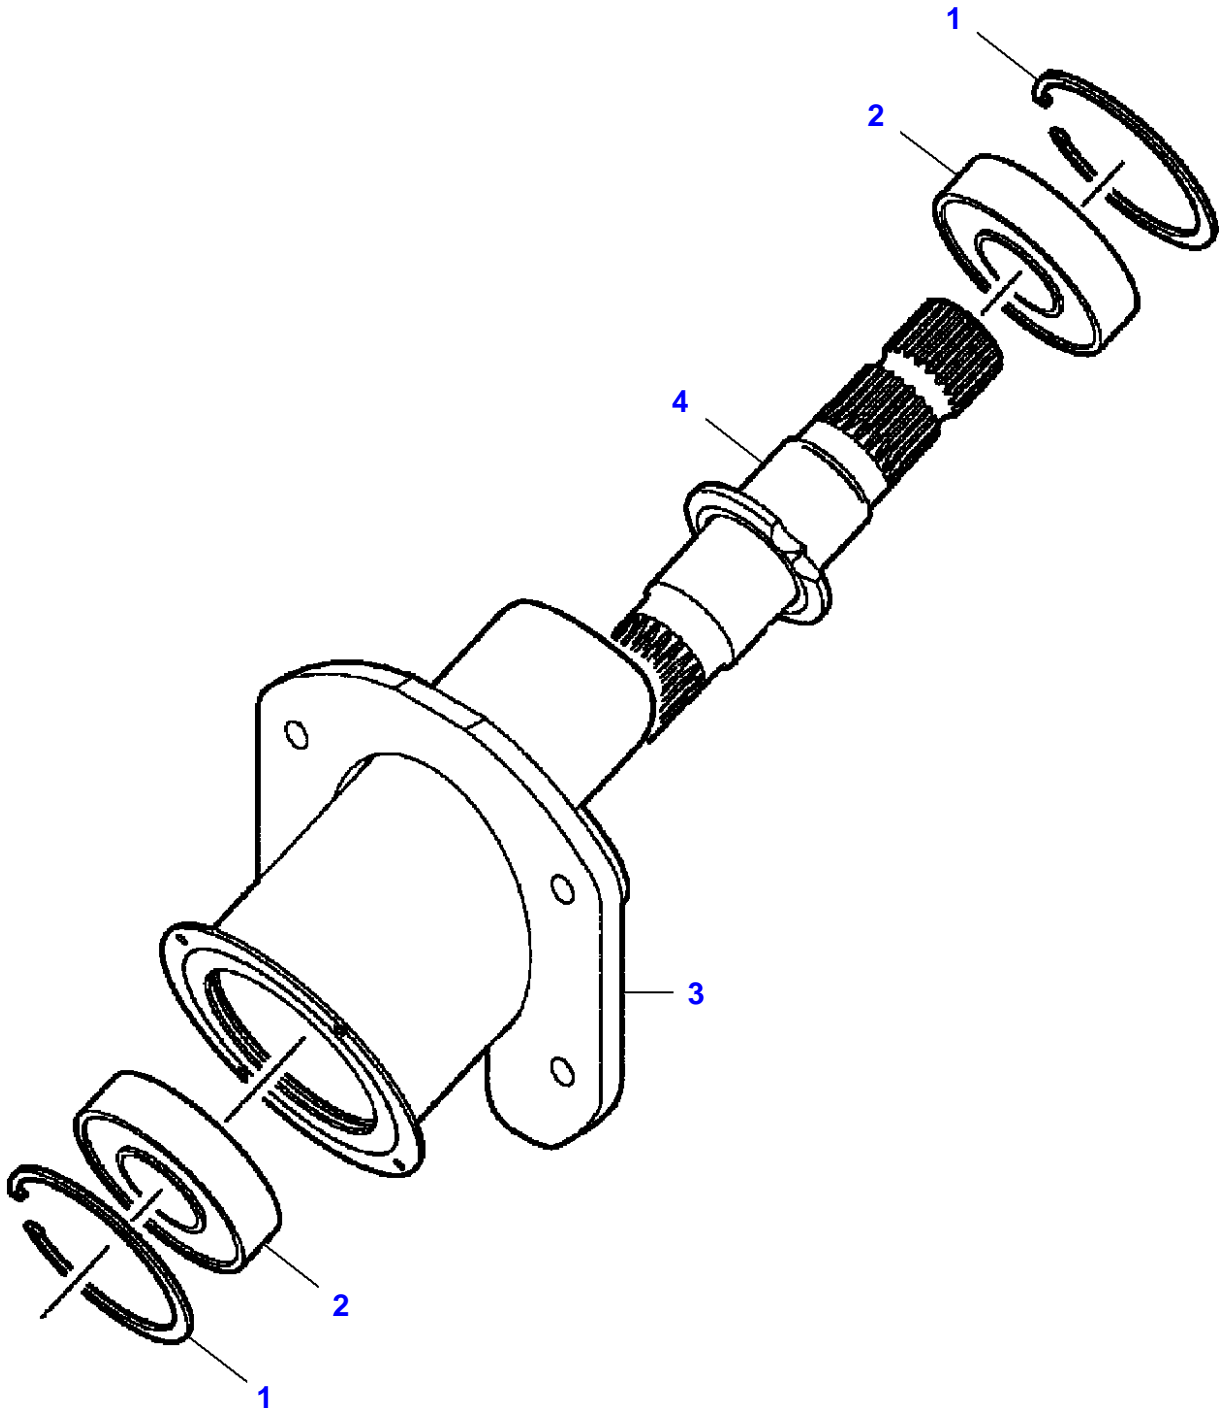

5-BA01-072-A

Fendt

990 / 990 S MEDIUM SQUARE BALER - |---> HT 73101 - 3906202

3906202

Transmission - Drive Shaft

Page010-0015

Item	Part Number	Qty	Description
1	355994X1	2	Circlip
2	700721594	2	Bear. 6309 2rs
3	700144490	1	Support
4	700144004	1	Shaft