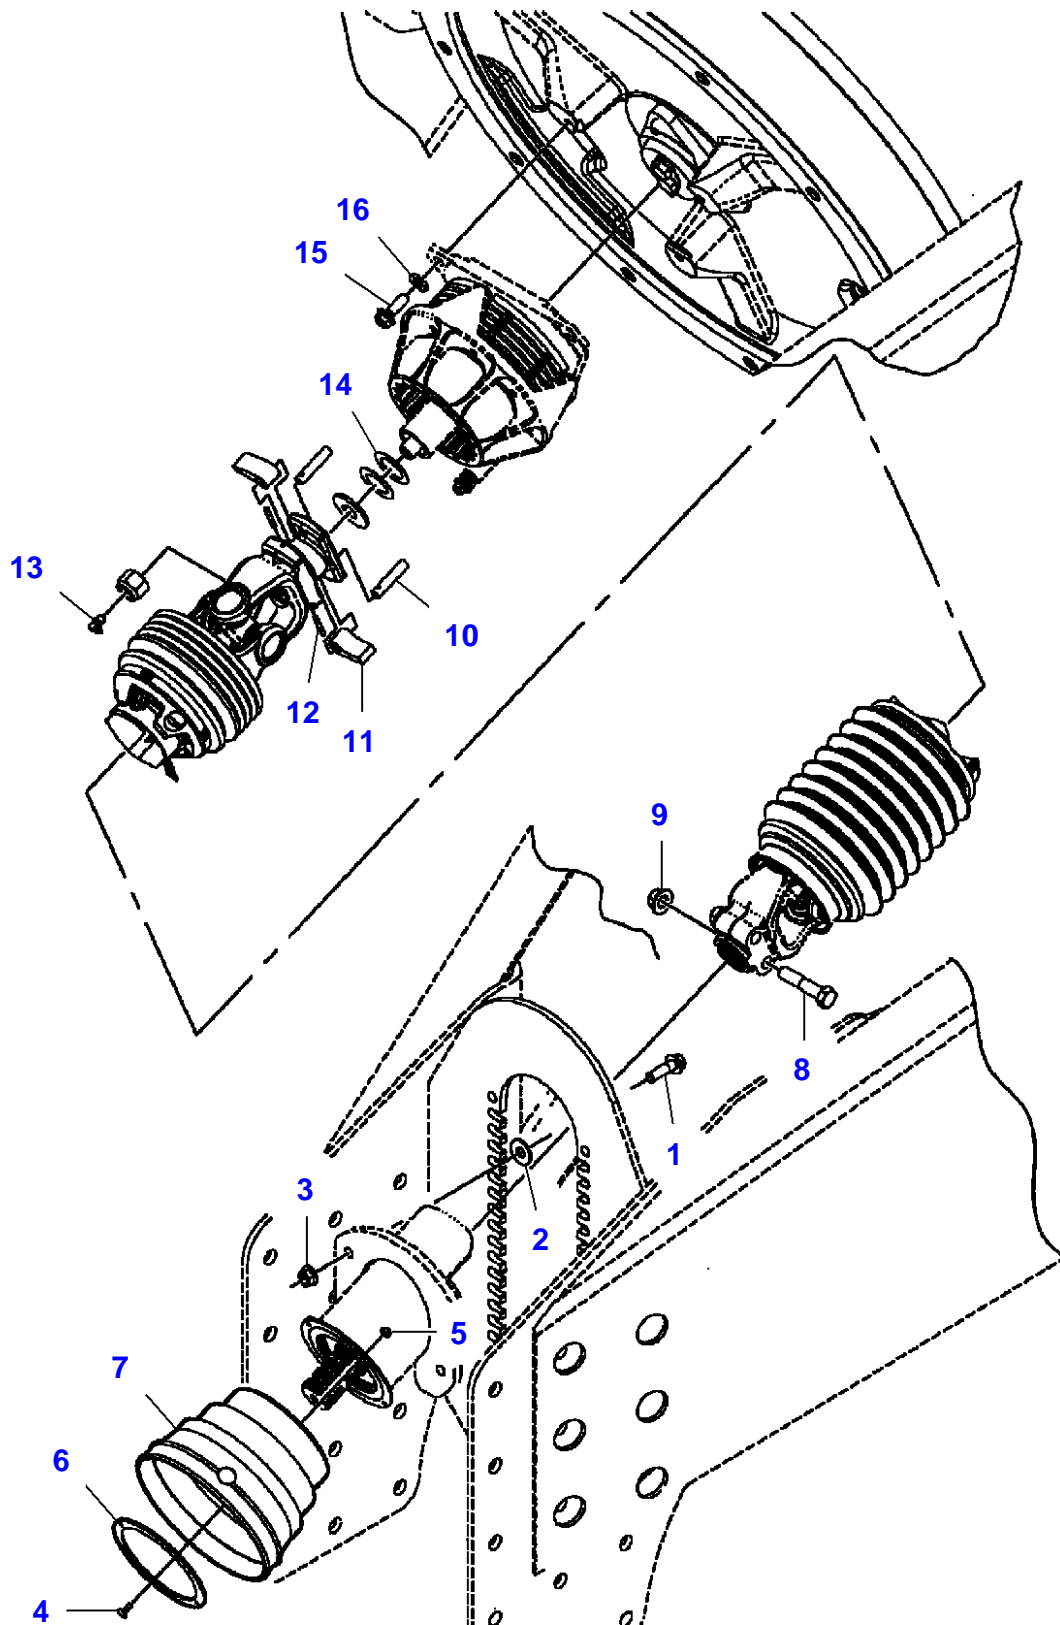

5-BA03-006-B

Linkage - Safety Chain

Item	Part Number	Qty	Description	Comments
1	700727157	1	Jack	
	700720180	1	Kit, Hardware	(1)
	700720181	1	Grip	(1)
2	Y762260	1	Pin	
3	1663161	2	Plate	
4	1663162	1	Spacer	
5	700716624	1	Hex Cap Screw	5/8"-11 X 7-1/2
	700703922	1	Locknut	5/8"-11
6	700113646	1	Clevis	
7	700124041	1	Hex Cap Screw	1"-1/4-7 X 9
8	7705197	2	Washer	
9	7704653	1	Nut	
10	700164425	1	Kit, Hitch	
11	1663158	1	Ring	(10)
12	1663163	10	Shim	(10)
13	70923219	1	Grease Fitting	(10) 1/4"-28
14	339881X1	28	Hex Cap Screw	(10) M16 X 60
15	700708348	28	Lock Washer	(10) M16
16	700164420	1	Hitch	(10)
17	1663159	1	Ball	(10)
18	1663157	1	Ring	(10)
19	70912269	8	Hex Socket Screw	(10) 3/8"-16 X 2
20	700721590	1	Coupling	
21	700723357	1	Coupling	
22	700721591	1	Coupling	
23	700142415	1	Hitch	
24	7883382	2	Hex Cap Screw	3/8"-16 X 1
25	Y704734	2	Locknut	3/8"-16
26	700143155	1	Clamp	
27	700143154	1	Rod	
28	700143158	1	Strap	
29	354057X1	1	Split Pin	1/8" X 3/4
30	Y705624	1	Flat Washer	1/2"
31	700721715	6	Hex Cap Screw	3/4"-10 X 2
32	700703923	6	Locknut	3/4"-10
33	68619	4	Carriage Bolt	1/2"-13 X 1-1/4
34	700714586	4	Nut	1/2"-13
35	354294X1	1	Hex Cap Screw	5/8"-11 X 3-3/4
36	70926937	1	Locknut	5/8"-11
37	700139417	1	Bush	
38	6579106	1	Cap	
39	W907183-4	1	Hex Cap Screw	3/4"-10 X 3-3/4
	700703923	1	Locknut	3/4"-10
40	700720132	1	Chain	
41	704585	1	Nut	

Transmission

Item	Part Number	Qty	Description	Comments
1	7883432	8	Hex Cap Screw	1/2"-13 X 1-3/4
2	700711557	8	Flat Washer	1/2"
3	700714586	8	Nut	1/2"-13
4	700708646	4	Screw	No 12-24 X 5/8
5	71345596	4	Nut	No 12-24
6	700143340	1	Flange	
7	700729081	1	Cone	
8	700708270	2	Hex Cap Screw	5/8"-11 X 3
9	700711198	2	Locknut	5/8"-11
10	700113037	2	Pin	
11	700113036	2	Pawl	
12	N856869	2	Roll Pin	3/16" X 1-1/2
13	70915276	1	Grease Fitting	1/8"-27 X 90?
14	6522932	2	Shim	
15	8701237	3	Hex Cap Screw	1/2"-13 X 1-1/2
16	705541	3	Flat Washer	1/2"