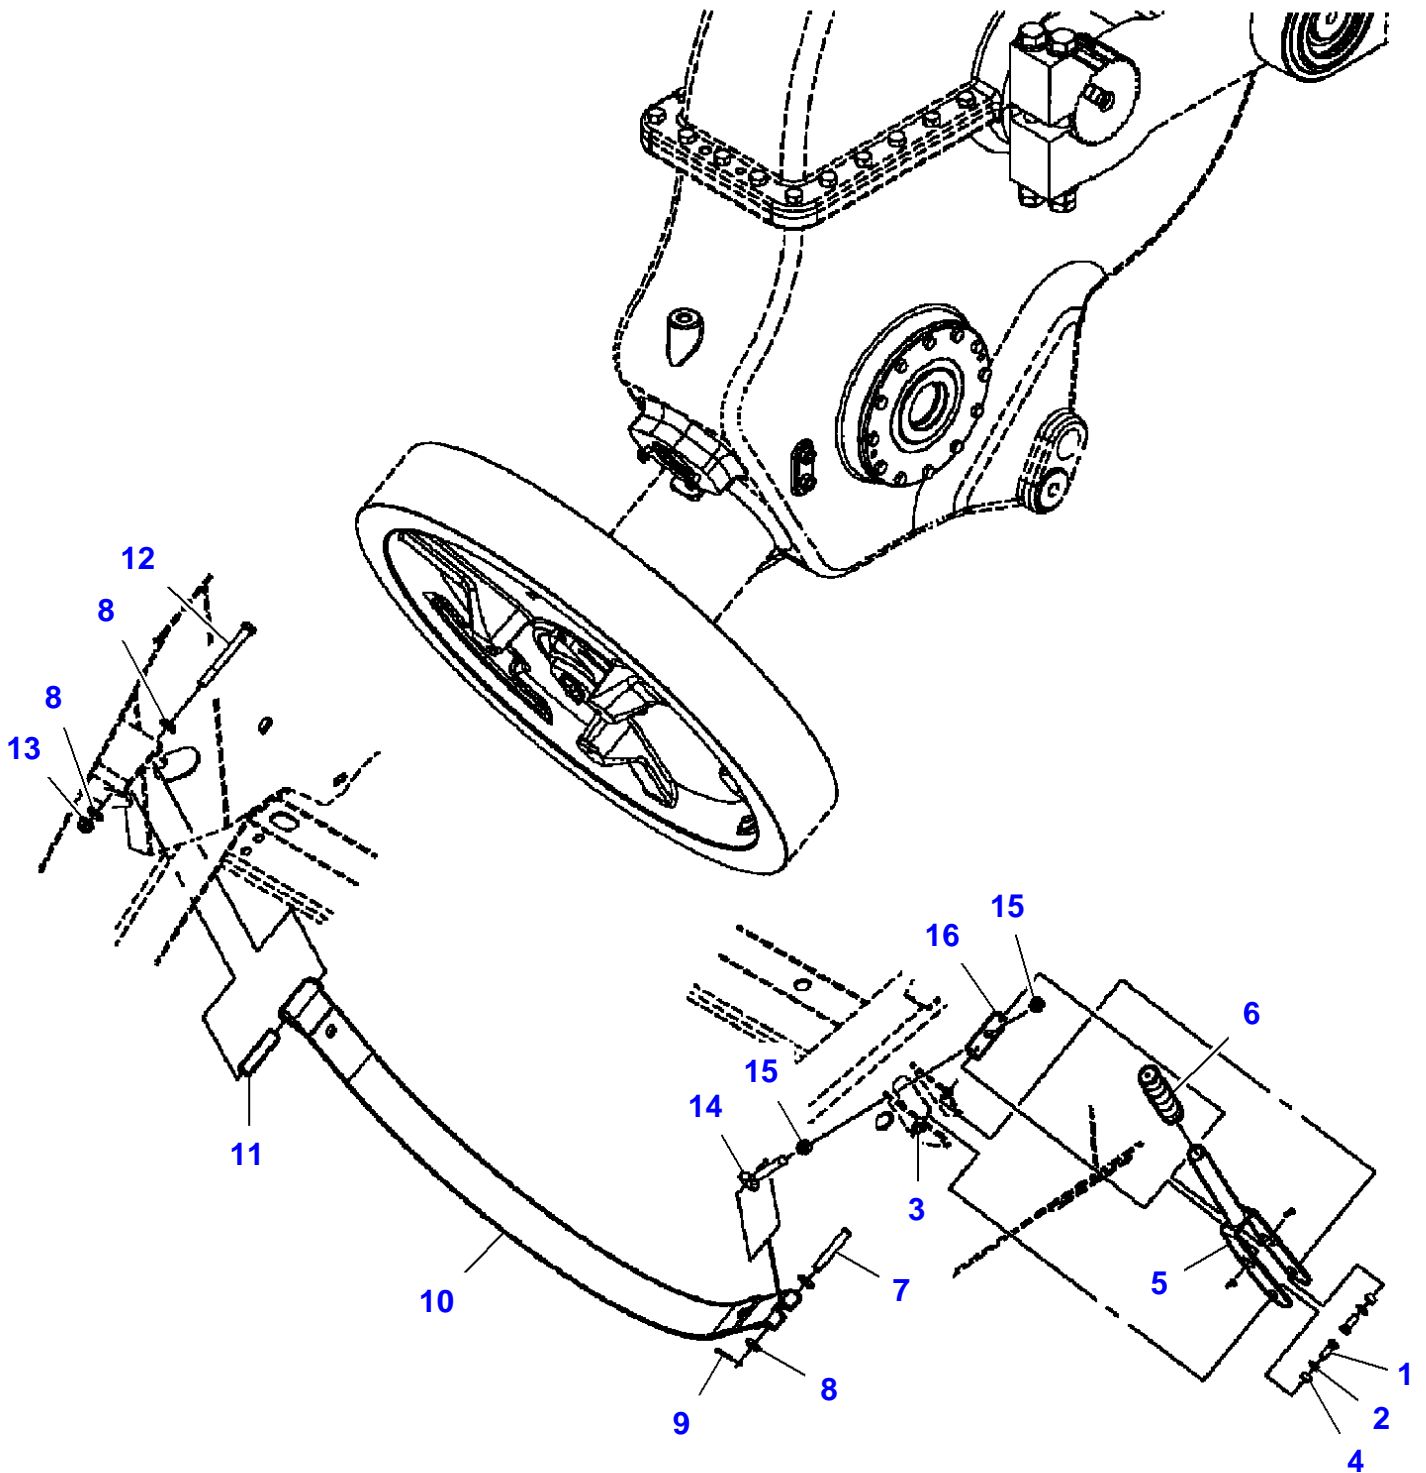

FOOTNOTE [A] THE APPROPRIATE SAFETY DECALS MUST BE ORDERED AND FITTED TO THIS PART

5-BA01-077-A

Transmission - Flywheel

Item	Part Number	Qty	Description	Comments
1	354269X1	1	Hex Cap Screw	3/8"-16 X 2-1/2
2	Y704734	1	Locknut	3/8"-16
3	700710382	1	Seal	
4	834828M1	2	Bearing Cone	
5	70923219	1	Grease Fitting	1/4"-28
6	700123112	1	Flywheel	
7	6855555	1	Sleeve	(6)
8	834829M1	2	Bearing Cup	(6)
9	700706050	1	O Ring	
10	700710365	X	Shim	Thickness 0.08/.003
11	700710366	X	Shim	Thickness 0.13/.005
12	700710367	X	Shim	Thickness 0.25/.010
13	700710369	X	Shim	Thickness 0.51/.020
14	700143208	1	Hub	
	700728938	1	Plunger	(14)
15	700710394	X	Shim	Thickness 0.08/.003
16	700710395	X	Shim	Thickness 0.13/.005
17	700710396	X	Shim	Thickness 0.25/.010
18	700710397	X	Shim	Thickness 0.51/.020
19	700113045P	1	Locking Plate	
20	700708355	2	Hex Cap Screw	M16 X 40
21	700113044	1	Cap	

5-BA01-076-C

Transmission - Flywheel Brake

Item	Part Number	Qty	Description	Comments
1	353691X1	2	Hex Cap Screw	3/8"-16 X 1
2	Y705533	2	Flat Washer	3/8"
3	Y704734	2	Locknut	3/8"-16
4	6489231	2	Spacer	
5	700113054	1	Grip	
6	27342	1	Handle	
7	63883	1	Clevis Pin	1/2" X 3
8	705541	4	Flat Washer	1/2"
9	354066X1	1	Split Pin	5/32" X 1
10	700123832B	1	Brake	
11	6524003	1	Spacer	
12	354667X1	1	Hex Cap Screw	1/2"-13 X 4-1/2
13	Y704742	1	Locknut	1/2"-13
14	766667	1	Eye Bolt	
15	7704752	2	Nut	1/2"-13
16	700113057	1	Pin	