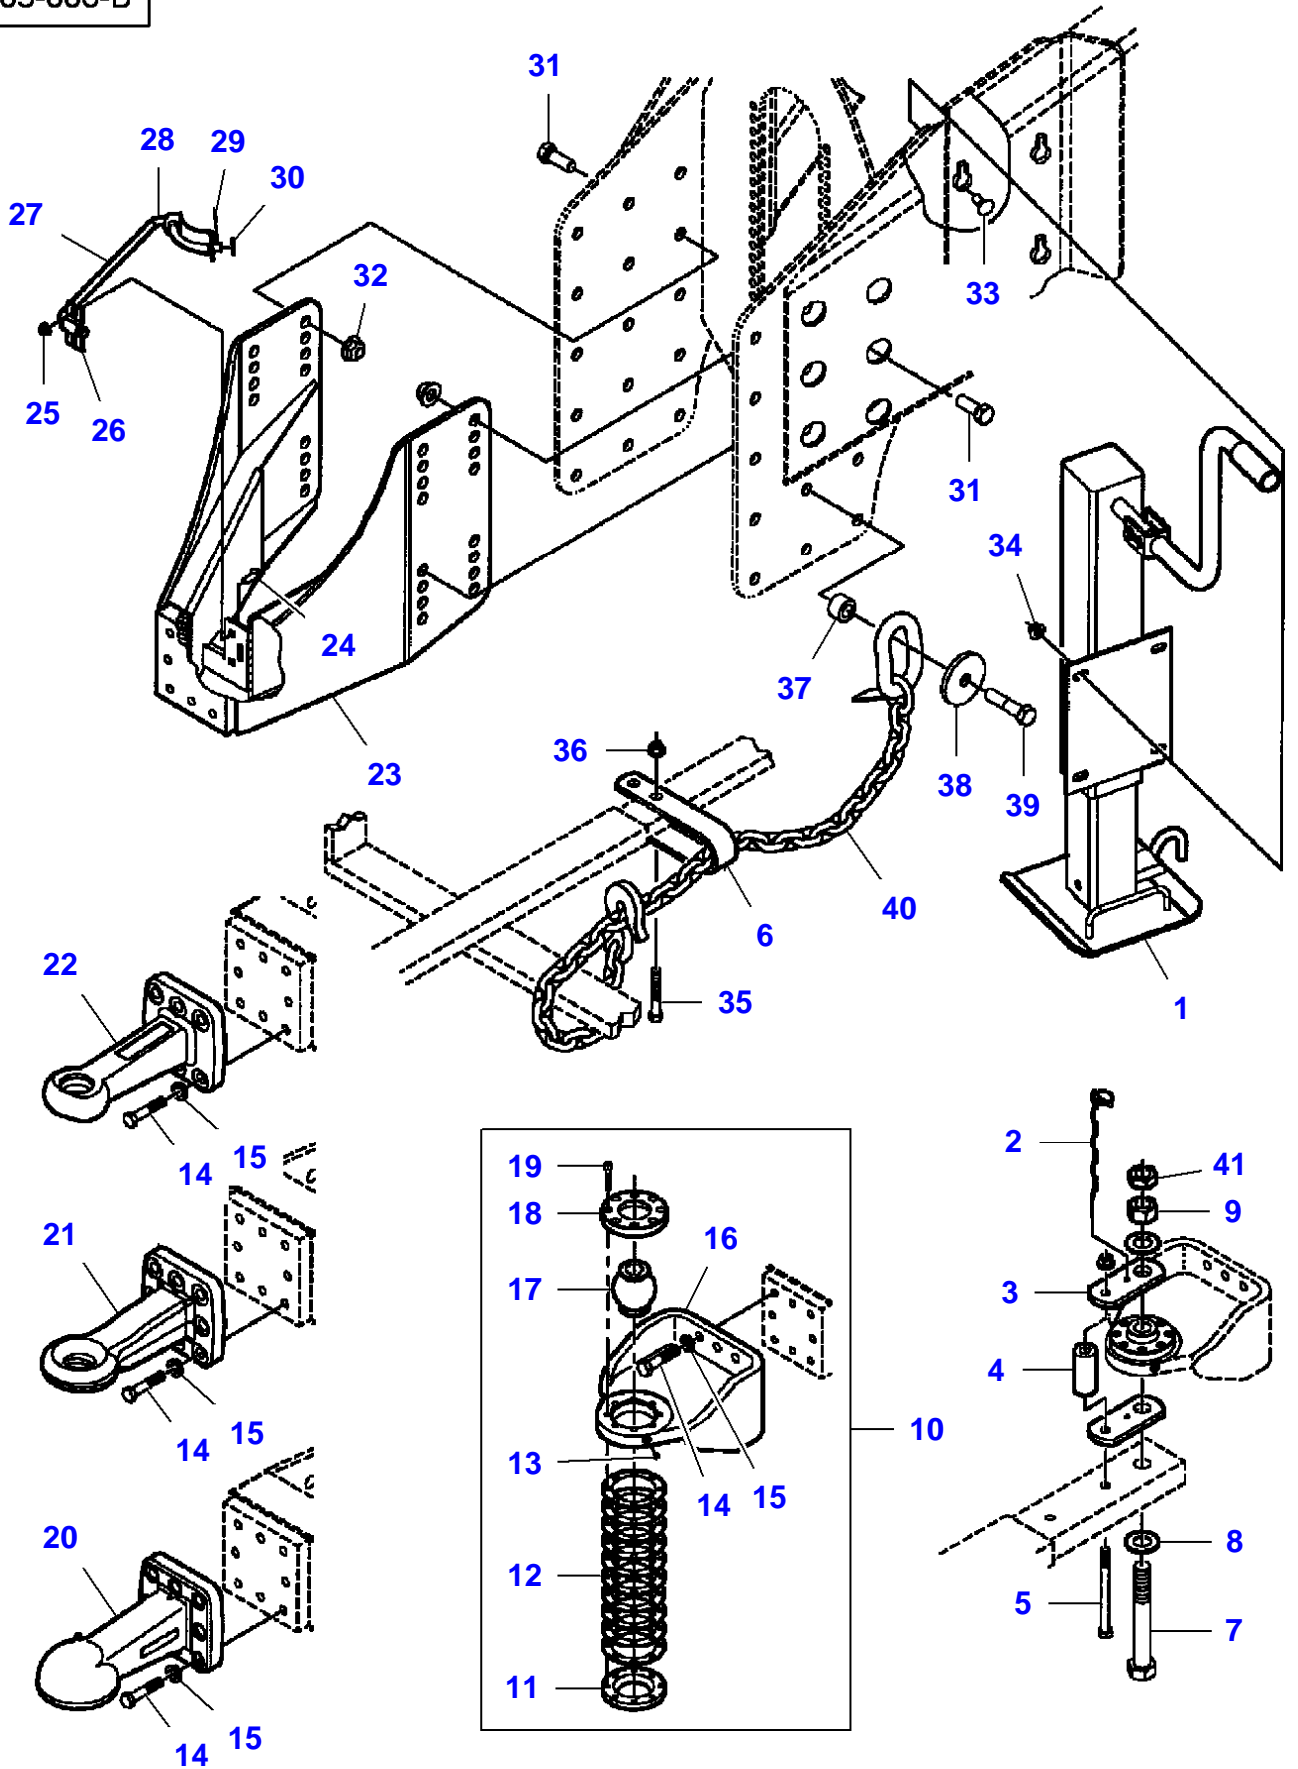

5-BA03-006-B

Linkage - Safety Chain

Item	Part Number	Qty	Description	Comments
1	700727157	1	Jack	
	700720180	1	Kit, Hardware	(1)
	700720181	1	Grip	(1)
2	Y762260	1	Pin	
3	1663161	2	Plate	
4	1663162	1	Spacer	
5	700716624	1	Hex Cap Screw	5/8"-11 X 7-1/2
	700703922	1	Locknut	5/8"-11
6	700113646	1	Clevis	
7	700124041	1	Hex Cap Screw	1"-1/4-7 X 9
8	7705197	2	Washer	
9	7704653	1	Nut	
10	700164425	1	Kit, Hitch	
11	1663158	1	Ring	(10)
12	1663163	10	Shim	(10)
13	70923219	1	Grease Fitting	(10) 1/4"-28
14	339881X1	28	Hex Cap Screw	(10) M16 X 60
15	700708348	28	Lock Washer	(10) M16
16	700164420	1	Hitch	(10)
17	1663159	1	Ball	(10)
18	1663157	1	Ring	(10)
19	70912269	8	Hex Socket Screw	(10) 3/8"-16 X 2
20	700721590	1	Coupling	
21	700723357	1	Coupling	
22	700721591	1	Coupling	
23	700142415	1	Hitch	
24	7883382	2	Hex Cap Screw	3/8"-16 X 1
25	Y704734	2	Locknut	3/8"-16
26	700143155	1	Clamp	
27	700143154	1	Rod	
28	700143158	1	Strap	
29	354057X1	1	Split Pin	1/8" X 3/4
30	Y705624	1	Flat Washer	1/2"
31	700721715	6	Hex Cap Screw	3/4"-10 X 2
32	700703923	6	Locknut	3/4"-10
33	68619	4	Carriage Bolt	1/2"-13 X 1-1/4
34	700714586	4	Nut	1/2"-13
35	354294X1	1	Hex Cap Screw	5/8"-11 X 3-3/4
36	70926937	1	Locknut	5/8"-11
37	700139417	1	Bush	
38	6579106	1	Cap	
39	W907183-4	1	Hex Cap Screw	3/4"-10 X 3-3/4
	700703923	1	Locknut	3/4"-10
40	700720132	1	Chain	
41	704585	1	Nut	

Transmission

Item	Part Number	Qty	Description	Comments
1	7883432	8	Hex Cap Screw	1/2"-13 X 1-3/4
2	700711557	8	Flat Washer	1/2"
3	700714586	8	Nut	1/2"-13
4	700708646	4	Screw	No 12-24 X 5/8
5	71345596	4	Nut	No 12-24
6	700143340	1	Flange	
7	700729081	1	Cone	
8	700708270	2	Hex Cap Screw	5/8"-11 X 3
9	700711198	2	Locknut	5/8"-11
10	700113037	2	Pin	
11	700113036	2	Pawl	
12	N856869	2	Roll Pin	3/16" X 1-1/2
13	70915276	1	Grease Fitting	1/8"-27 X 90?
14	6522932	2	Shim	
15	8701237	3	Hex Cap Screw	1/2"-13 X 1-1/2
16	705541	3	Flat Washer	1/2"