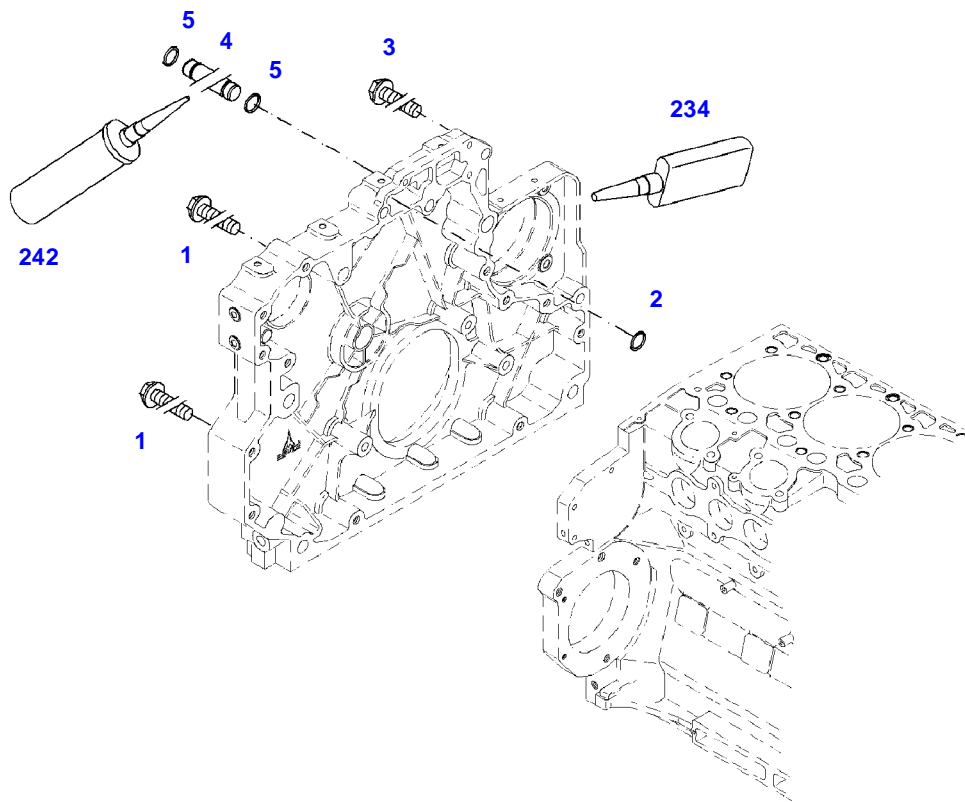

Item	Part Number	Qty	Description Comments	Technical Specification
			FASTENINGS ENGINE NUMBER --> 10435932	
1	72325393	8	HEXAGONAL HEAD BOLT M8X65	
3	72325293	2	HEXAGONAL HEAD BOLT M8X30	M8X30
4	72452009	1	BOLT ><5	
5	72452010	2	SEAL 42X4MM	
234	72325408	1	SEALING COMPOUND	
242	72325276	1	INSTALLATION AIDS	

FENDT 933NA (931/00101-99999)
41039

041039