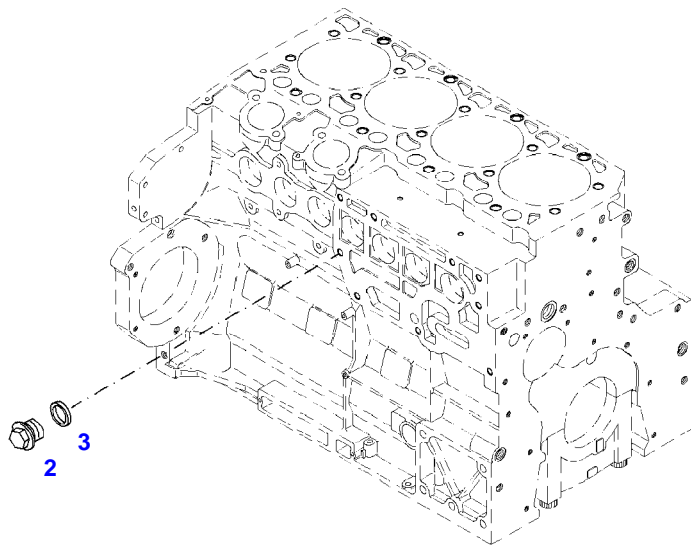

FENDT 933NA (931/00101-99999)
35632

035632

Fendt

FENDT 933NA (931/00101-99999)

F931105

CRANKCASE

Page01-0005

Item	Part Number	Qty	Description Comments	Technical Specification
BLANKING PARTS				
2	72315799	1	PLUG	DIN 7604 AM14X1,5-A3L
3	72315094	1	SEALING WASHER	DIN 7603 A14X18-CU