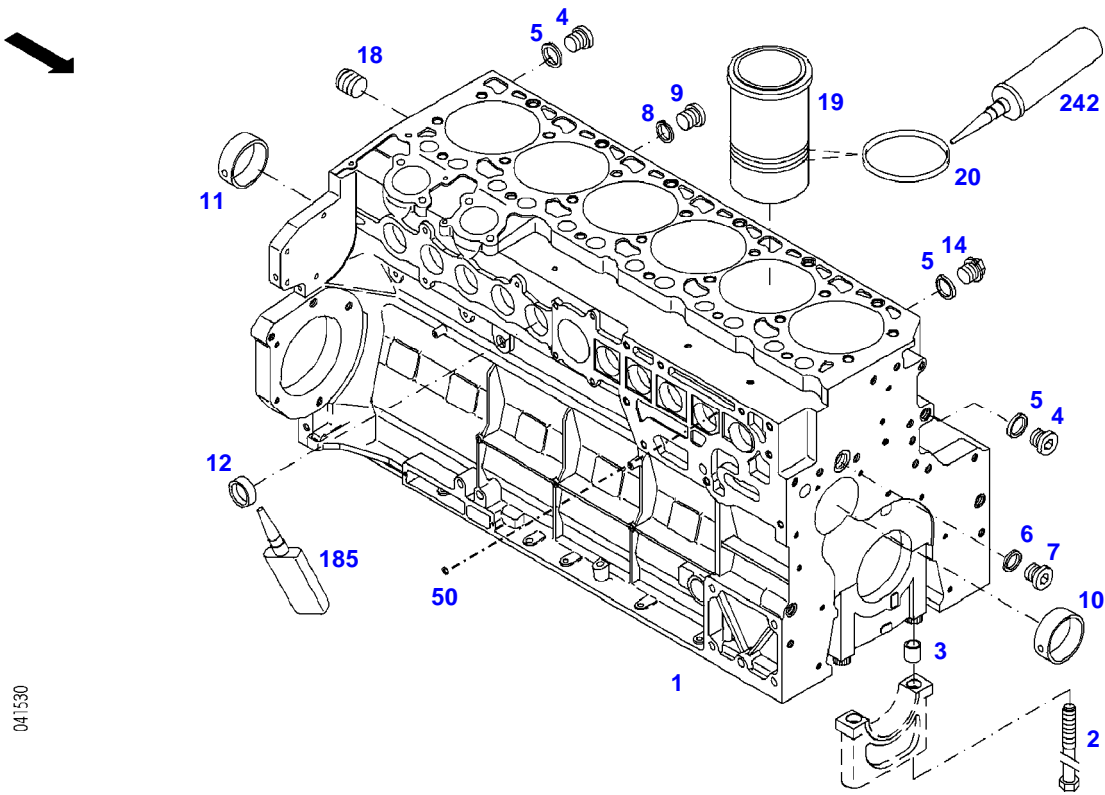

FENDT 933NA (931/00101-99999)  
F41530

041530

Item	Part Number	Qty	Description Comments	Technical Specification
			<-- 931/1010	
	72454881	1	ENGINE PLEASE ORDER WITH ENGINE NO. ONLY ! --> 931/3684	TCD2013L064V
	72456107	1	REMANUFACTURED ENGINE ENGINE EXCHANGE PLEASE ORDER WITH ENGINE NO. ONLY ! ENG.NO. --> 10862201	
	72604347	1	REMANUFACTURED SHORT BLOCK ENGINE ENG.NO. --> 10862201	
	72609455	1	REMANUFACTURED LONG BLOCK ENGINE INCLUDING CYLINDER HEAD ENG.NO. --> 10862201	INCLUDING CYLINDER HEAD
	72494635	1	REMANUFACTURED ENGINE ENGINE EXCHANGE PLEASE ORDER WITH ENGINE NO. ONLY ! ENG.NO. <-- 10862202 --> 931/3684	
	72604351	1	REMANUFACTURED SHORT BLOCK ENGINE ENG.NO. <-- 10862202 --> 931/3684	
	72609457	1	REMANUFACTURED LONG BLOCK ENGINE  INCLUDING CYLINDER HEAD ENG.NO. <-- 10862202 --> 931/3684	INCLUDING CYLINDER HEAD
	72487643	1	ENGINE PLEASE ORDER WITH ENGINE NO. ONLY ! <-- 931/3685	TCD2013L064V
	72604351	1	REMANUFACTURED SHORT BLOCK ENGINE <-- 931/3685	
	72609457	1	REMANUFACTURED LONG BLOCK ENGINE  INCLUDING CYLINDER HEAD <-- 931/3685	INCLUDING CYLINDER HEAD
1	72474386	1	CRANKCASE	
2	72451992	14	SCREW	
3	72451993	14	ADAPTER BUSH	
4	72315438	2	PLUG SCREW	DIN 908 M14X1,5-ST
5	72315094	3	SEALING WASHER	DIN 7603 A14X18-CU
6	72315101	1	SEALING WASHER	DIN 7603 A22X27-CU
7	72315442	1	PLUG	DIN 908 M22X1,5-ST
8	72315104	1	SEALING WASHER	DIN 7603 A26X31-CU
9	72373957	1	SCREW	DIN 908-M26X1,5-ST-A3L
10	72451995	6	BEARING BUSHING	
11	72451996	1	BEARING BUSHING	
12	72325325	10	CORE HOLE PLUG	
14	72315799	1	PLUG	DIN 7604 AM14X1,5-A3L
18	72416465	1	PLUG M22X1,5	
19	72451997	6	CYLINDER LINER ><20	
20	72415821	12	SEAL 112X3MM	
50	72614774	X	SEALING PLUG	4X4,5MM