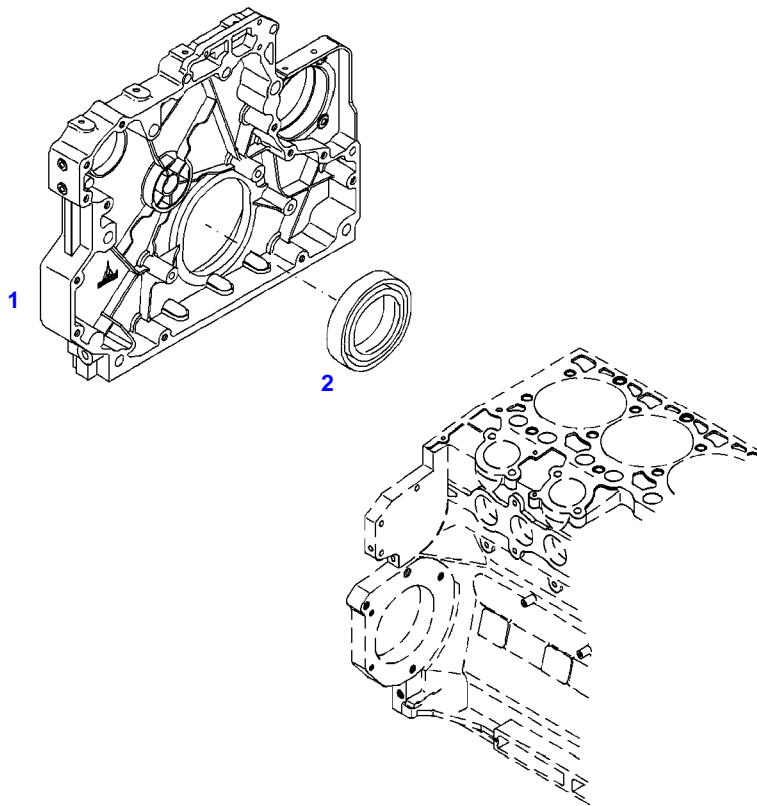

FENDT 933NA (931/00101-99999)
35636

035636

Fendt

FENDT 933NA (931/00101-99999)

F931105

GEARCASE

Page01-0015

Item	Part Number	Qty	Description Comments
1	72619324	1	WHEEL BOX
2	72415842	1	SHAFT SEAL