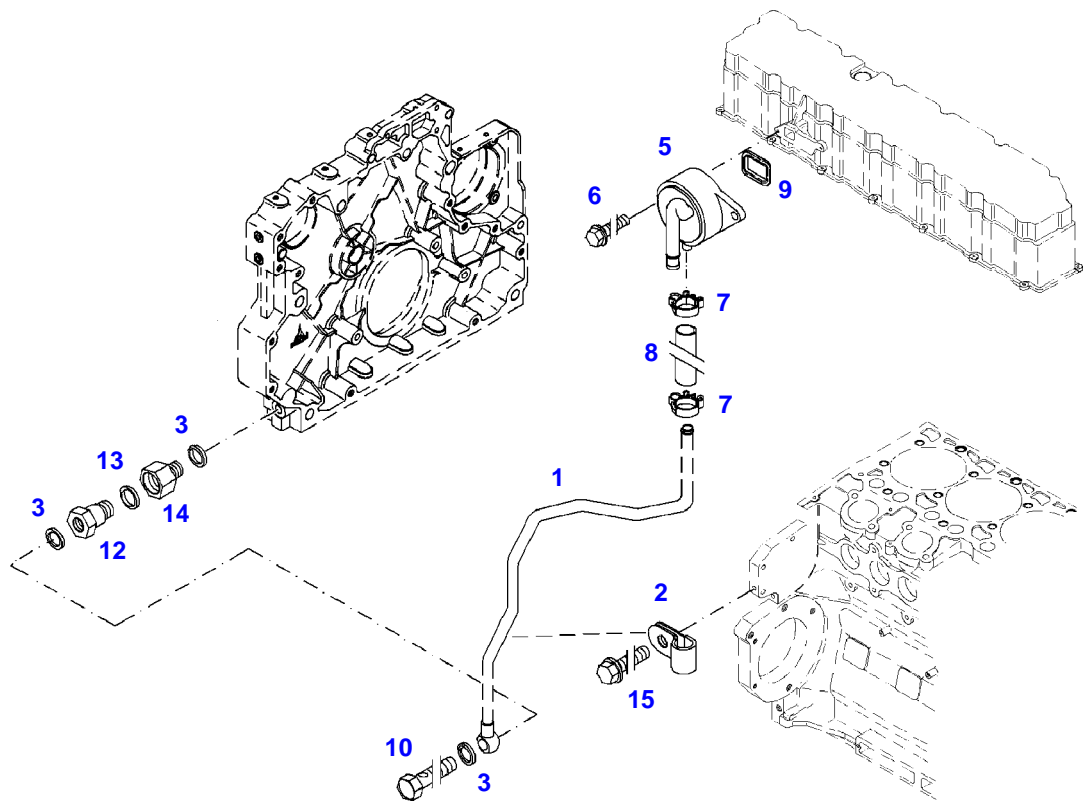

FENDT 933NA (931/00101-99999)
40971

040971

Item	Part Number	Qty	Description Comments	Technical Specification
			ENGINE NUMBER <-- 10343500	
1	72438755	1	RETURN LINE ><2,3,10	
2	72454982	1	PIPE CLAMP	
3	72315090	3	SEALING WASHER	DIN 7603 A12X15,5-CU
5	72437250	1	BREATHER ><9	
6	72325293	2	HEXAGONAL HEAD BOLT M8X30	M8X30
7	72607524	2	HOSE CLIP	
8	72452001	1	RUBBER HOSE	
9	72455795	1	SEAL	
10	72323517	1	BANJO BOLT	
12	72485771	1	LOCK VALVE ><13,14	
13	72315101	1	SEALING WASHER	DIN 7603 A22X27-CU
14	72452004	1	ADAPTER	
15	72415878	1	HEXAGONAL HEAD BOLT M6X16