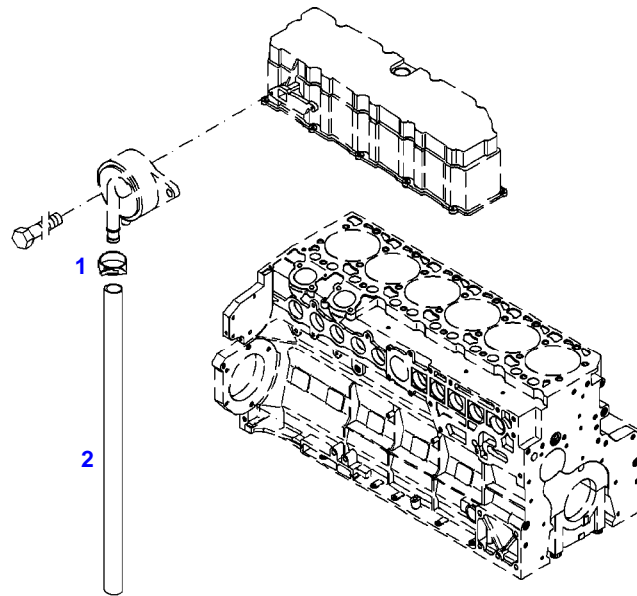

Item	Part Number	Qty	Description Comments	Technical Specification
			ENGINE NUMBER <-- 10343500	
1	72438755	1	RETURN LINE ><2,3,10	
2	72454982	1	PIPE CLAMP	
3	72315090	3	SEALING WASHER	DIN 7603 A12X15,5-CU
5	72437250	1	BREATHER ><9	
6	72325293	2	HEXAGONAL HEAD BOLT M8X30	M8X30
7	72607524	2	HOSE CLIP	
8	72452001	1	RUBBER HOSE	
9	72455795	1	SEAL	
10	72323517	1	BANJO BOLT	
12	72485771	1	LOCK VALVE ><13,14	
13	72315101	1	SEALING WASHER	DIN 7603 A22X27-CU
14	72452004	1	ADAPTER	
15	72415878	1	HEXAGONAL HEAD BOLT M6X16	

FENDT 933NA (931/00101-99999)
35675

035675