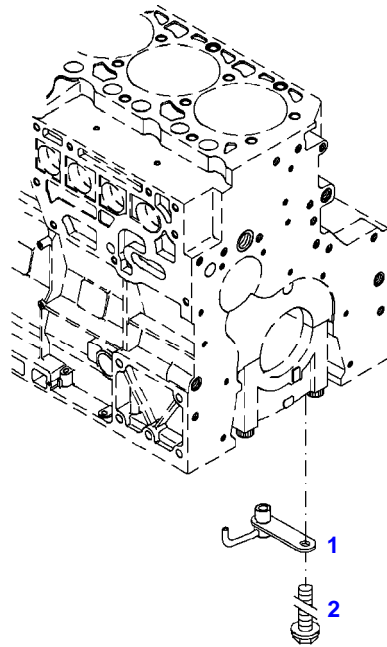

FENDT 933NA (931/00101-99999)
35631

035631

Fendt

FENDT 933NA (931/00101-99999)

F931105

CRANKCASE

Page01-0003

Item	Part Number	Qty	Description Comments	Technical Specification
			PISTON COOL.NOZZLE	
1	72451998	6	PISTON COOLING JET	
2	72605244	6	HEXAGONAL HEAD BOLT M8X35	M8X35