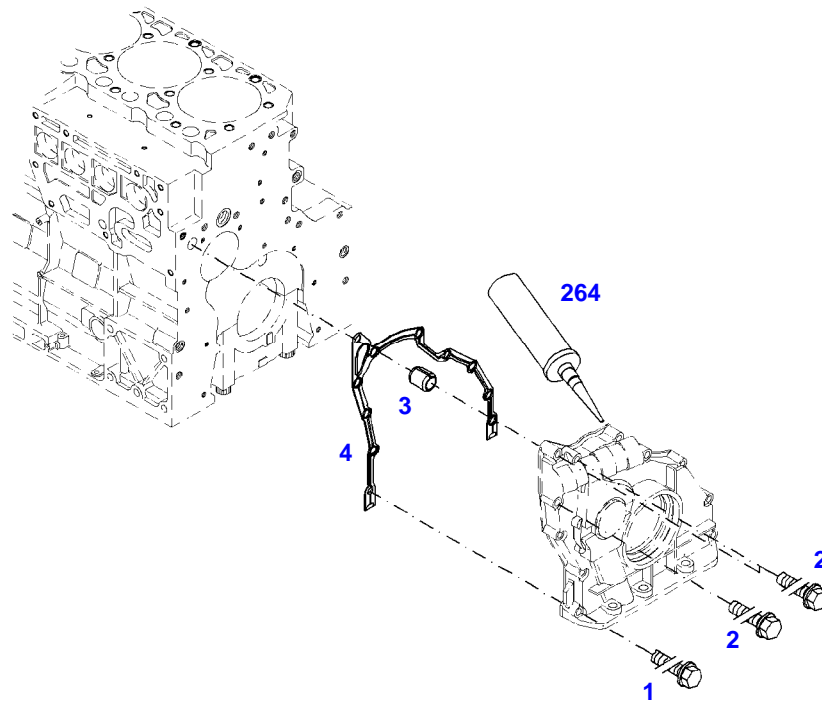

Item	Part Number	Qty	Description Comments
			INTEGRATED OIL PUMP ENGINE NUMBER <-- 10989650
1	72485249	1	CRANKCASE END COVER ><2
2	72485251	1	SHAFT SEAL

FENDT 933NA (931/00101-99999)  
40931

040931

Item	Part Number	Qty	Description Comments	Technical Specification
<b>FASTENINGS</b>				
1	72605244	8	HEXAGONAL HEAD BOLT M8X35	M8X35
2	72452006	3	HEXAGONAL HEAD BOLT M8X70	
3	72325352	1	TENSIONER BUSHING	
4	72452007	1	SEAL	
264	72438062	1	SEALING COMPOUND	