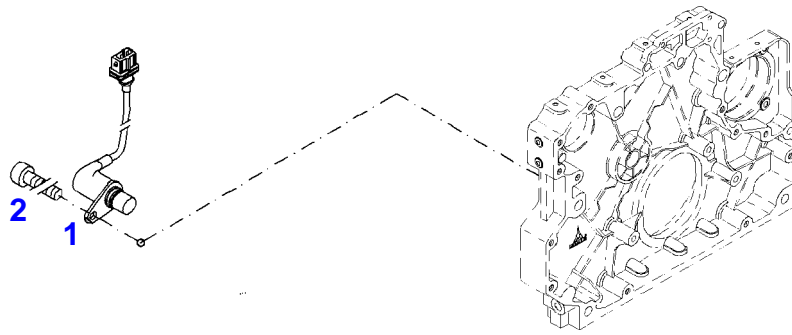

**Thank you so much for reading**

Item	Part Number	Qty	Description Comments	Technical Specification
			<b>FASTENINGS ENGINE NUMBER &lt;-- 10435933</b>	
1	72325393	8	HEXAGONAL HEAD BOLT M8X65	
2	72415664	1	SEAL 7X3MM	
3	72325293	2	HEXAGONAL HEAD BOLT M8X30	M8X30
4	72452009	1	BOLT ><5	
5	72452010	2	SEAL 42X4MM	
234	72325408	1	SEALING COMPOUND	
242	72325276	1	INSTALLATION AIDS	