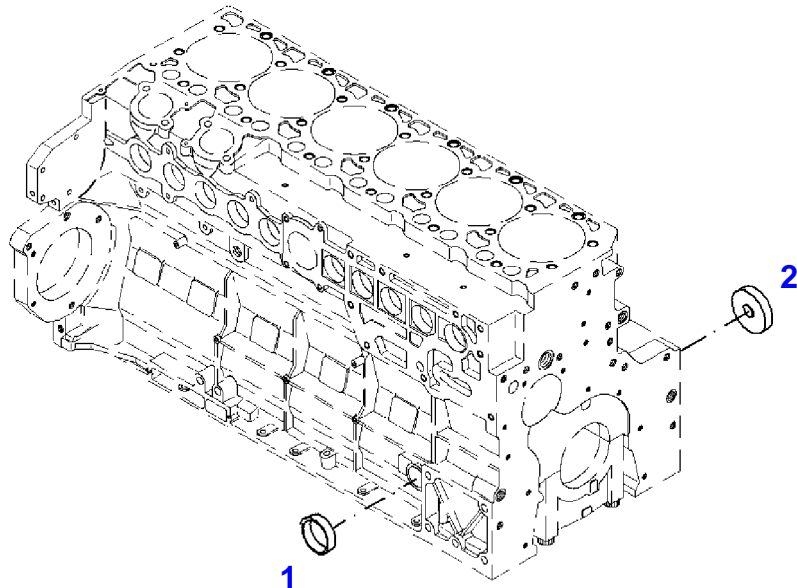

FENDT 933NA (931/00101-99999)
40930

040930

Fendt

FENDT 933NA (931/00101-99999)

F931105

CRANKCASE

Page01-0007

Item	Part Number	Qty	Description Comments
			BLANKING PARTS
1	72327066	1	COVER
2	72437548	1	COVER