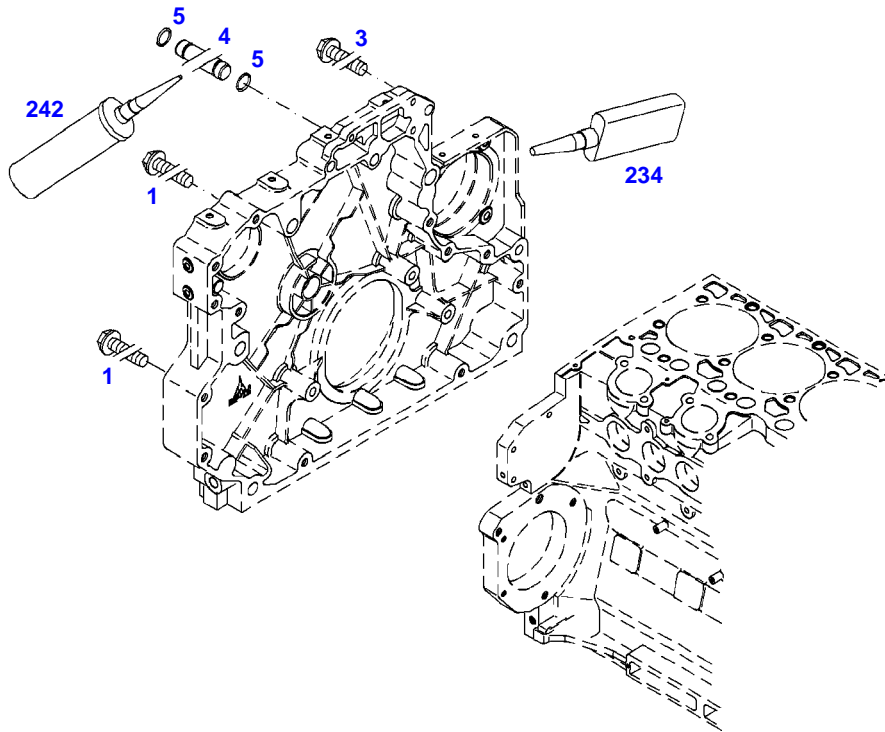

Fendt

FENDT 933NA (931/00101-99999)

F931105

GEARCASE

Page01-0015

Item	Part Number	Qty	Description Comments
1	72619324	1	WHEEL BOX
2	72415842	1	SHAFT SEAL

FENDT 933NA (931/00101-99999)
35637

035637