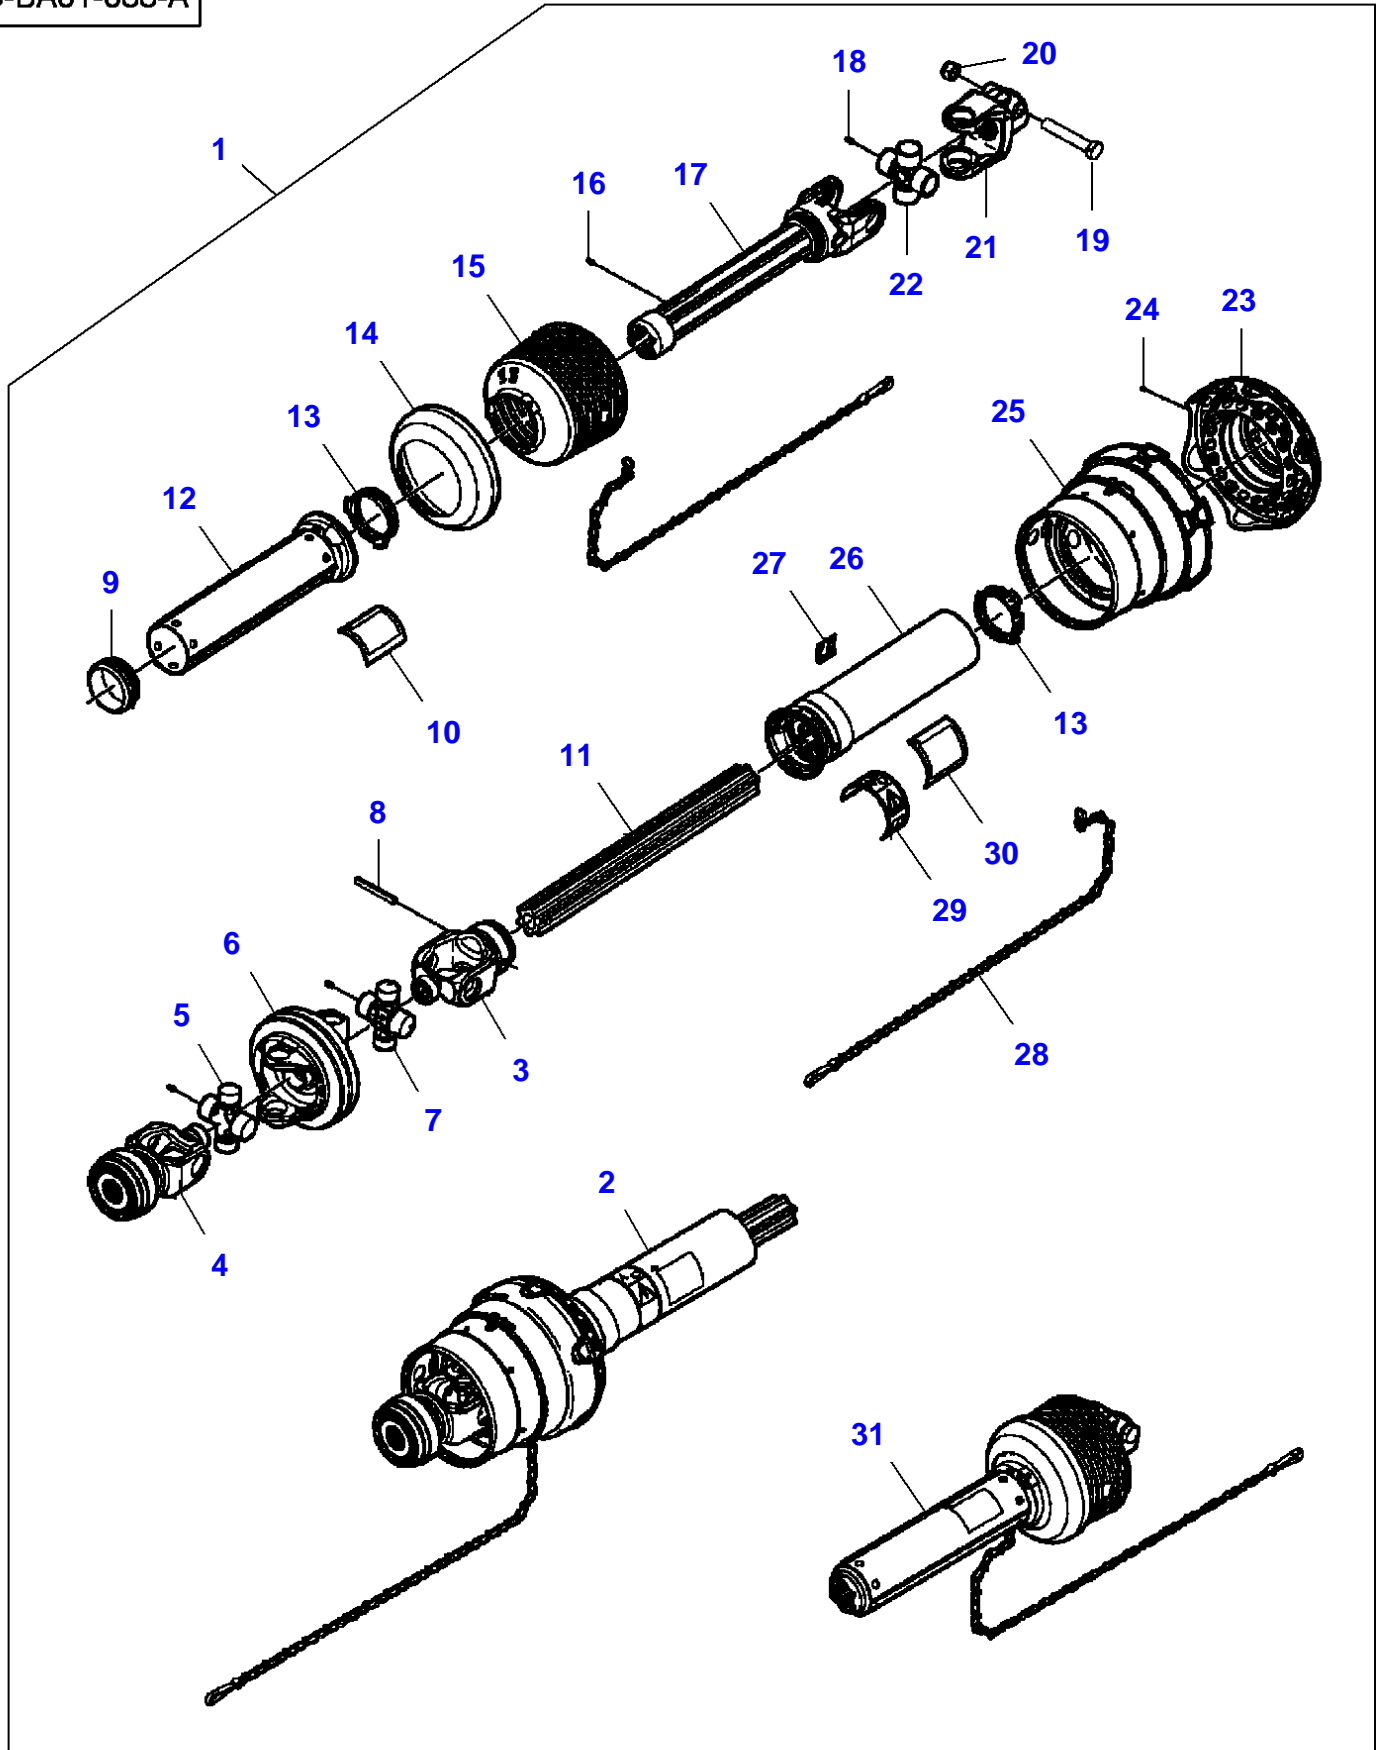

870 N / S MEDIUM SQUARE BALER - 3906283
5-BA01-088-A

5-BA01-088-A

Item	Part Number	Qty	Description	Comments
1	700957666F	1	Kit, Attachment	
2	700735106	1	Universal Joint	(1)
3	700735112	1	Yoke	(1)
4	700735109	1	Yoke	(1)
	700735126	1	Kit, Repair	(4)
5	700735113	1	Spider	(1)
6	700735110	1	Yoke	(1)
7	700735111	1	Spider	(1)
8	763847	1	Pin	(1)
9	700735123	1	Bearing	(1)
10	700708583	1	Decal	(1)
				"Danger"
11	700735114	1	Shaft	(1)
12	700737117	1	Tube	[A] (1)
13	8800633	2	Ring	(1)
14	700735124	1	Collar	(1)
15	700735122	1	Cone	(1)
16	700707556	1	Grease Fitting	(1)
17	700735115	1	Yoke	(1)
18	1440838X1	3	Grease Nipple	(1)
				M6
19	339182X1	1	Hex Cap Screw	(1)
				M16 x 90
20	1442739X1	1	Locknut	(1)
				M16
21	700737116	1	Yoke	(1)
22	700735116	1	Spider	(1)
23	700735121	1	Cone	(1)
24	700714614	10	Screw	(1)
25	700735120	1	Cone	(1)
26	700735117	1	Tube	[A] (1)
27	700735129	1	Decal	(1)
28	71382485	2	Chain	(1)
				Length 760 mm
29	700728658	1	Decal	(1)
30	700707960	1	Decal	(1)
31	700737113	1	Universal Joint	(1)

FOOTNOTE [A] THE APPROPRIATE SAFETY DECALS MUST BE ORDERED AND FITTED TO THIS PART