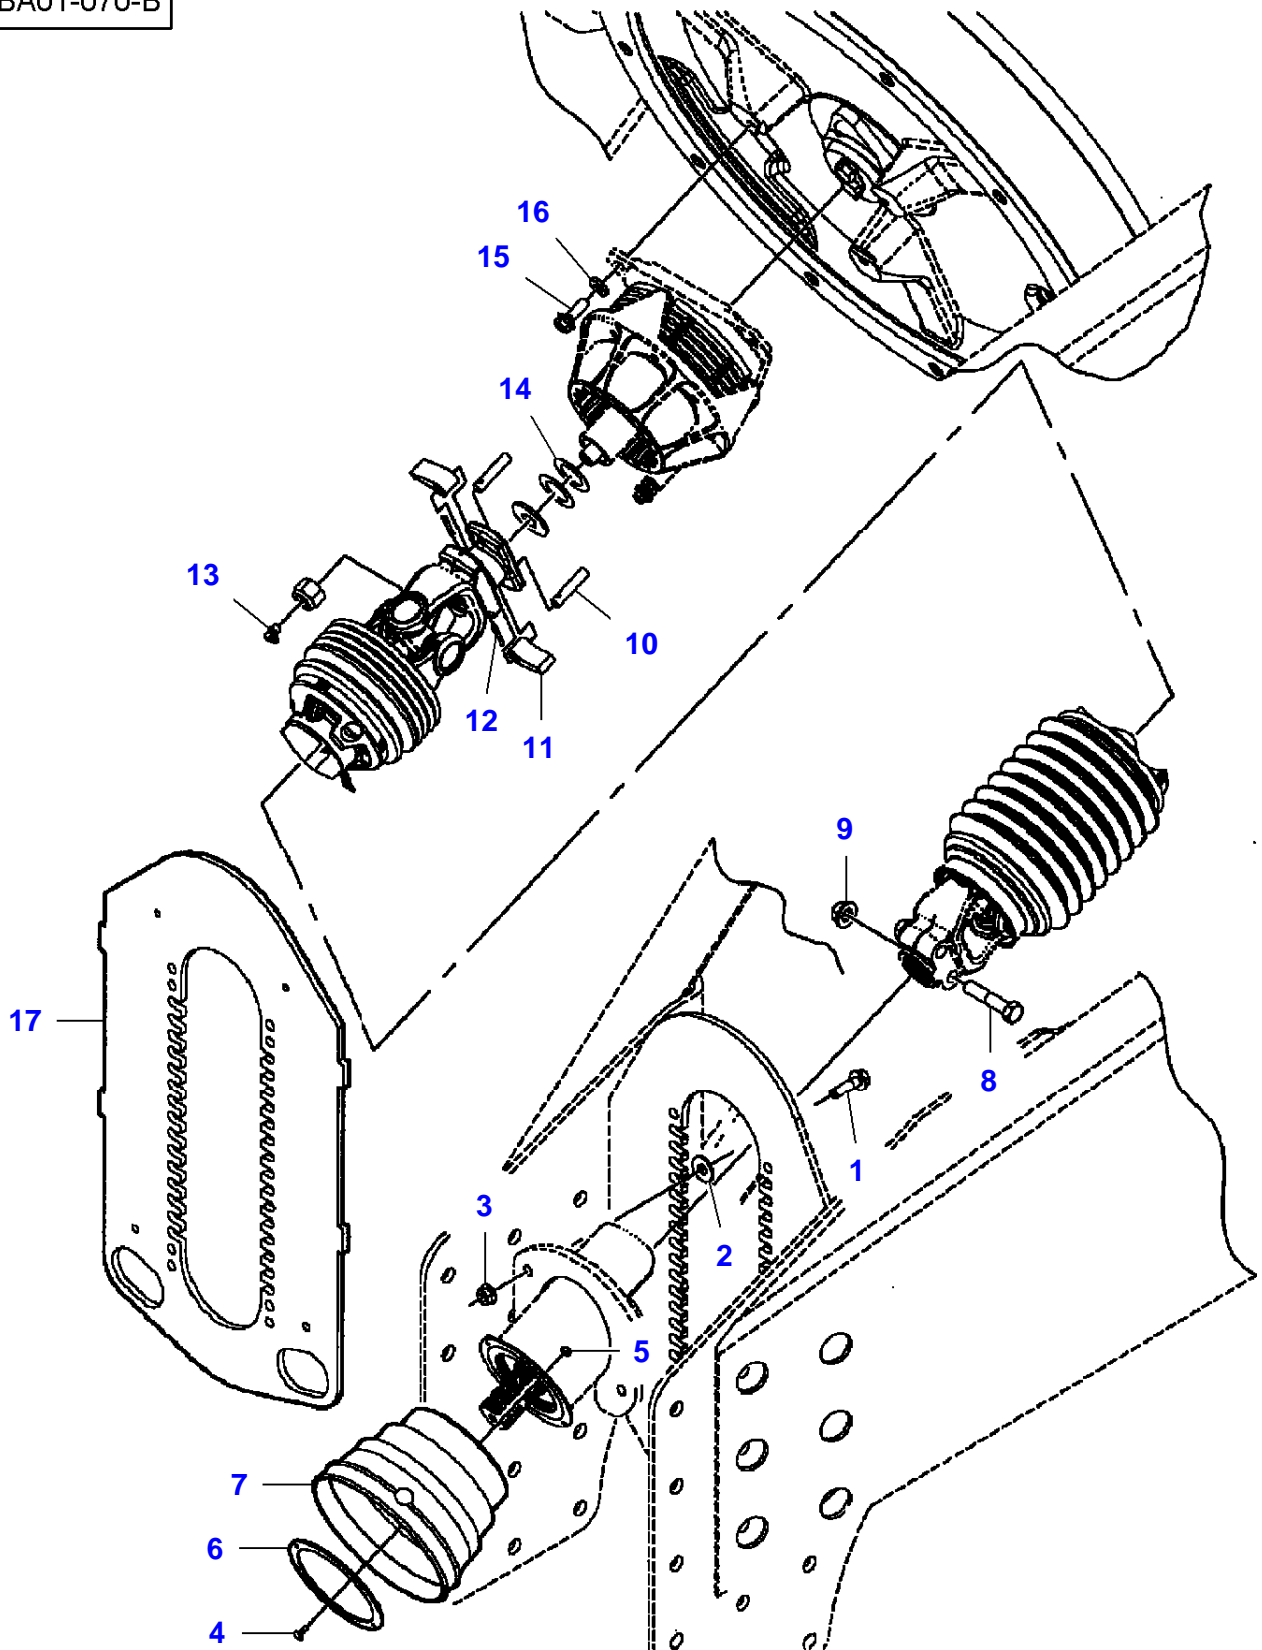

## Linkage - Safety Chain

Item	Part Number	Qty	Description	Comments
1	700727157	1	Jack	
	700720180	1	Kit, Hardware	(1)
	700720181	1	Grip	(1)
2	Y762260	1	Pin	
3	1663161	2	Plate	
4	1663162	1	Spacer	
5	700716624	1	Hex Cap Screw	5/8"-11 x 7-1/2
	700703922	1	Locknut	5/8"-11
6	700113646	1	Clevis	
7	<b>700124041</b>	1	Hex Cap Screw	1"-1/4-7 x 9
8	7705197	2	Washer	
9	7704653	1	Nut	
10	700164425	1	Kit, Hitch	
11	<b>1663158</b>	1	Ring	(10)
12	<b>1663163</b>	10	Shim	(10)
13	77016	1	Grease Fitting	(10) 1/4"-28
14	7703879	28	Hex Cap Screw	(10) M16 x 60
15	700708348	28	Lock Washer	(10) M16
16	700164420	1	Hitch	(10)
17	<b>1663159</b>	1	Ball	(10)
18	<b>1663157</b>	1	Ring	(10)
19	702647	8	Hex Socket Screw	(10) 3/8"-16 x 2
20	700736568	1	Shim	(10)
21	700723357	1	Coupling	
22	700721591	1	Coupling	
23	700142415	1	Hitch	
24	7883382	2	Hex Cap Screw	3/8"-16 x 1
25	Y704734	2	Locknut	3/8"-16
26	700143155	1	Clamp	
27	700143154	1	Rod	
28	700143158	1	Strap	
29	62075	1	Split Pin	1/8" x 3/4
30	Y705624	1	Flat Washer	1/2"
31	700721715	6	Hex Cap Screw	3/4"-10 x 2
32	700703923	6	Locknut	3/4"-10
33	68619	4	Carriage Bolt	1/2"-13 x 1-1/4
34	700714586	4	Nut	1/2"-13
35	703355	1	Hex Cap Screw	5/8"-11 x 3-3/4
36	704924	1	Locknut	5/8"-11
37	700139417	1	Bush	
38	6579106	1	Cap	
39	W907183-4	1	Hex Cap Screw	3/4"-10 x 3-3/4
	700703923	1	Locknut	3/4"-10
40	700720132	1	Chain	
41	704585	1	Nut	
42	700721590	1	Coupling	

## Transmission

Item	Part Number	Qty	Description	Comments
1	7883432	8	Hex Cap Screw	1/2"-13 x 1-3/4
2	700711557	8	Flat Washer	1/2"
3	700714586	8	Nut	1/2"-13
4	700708646	4	Screw	No 12-24 x 5/8
5	700705521	4	Locknut	No 12-24
6	700143340	1	Flange	
7	700729081	1	Cone	
8	700708270	2	Hex Cap Screw	5/8"-11 x 3
9	700711198	2	Locknut	5/8"-11
10	<b>700113037</b>	2	Pin	
11	<b>700113036</b>	2	Pawl	
12	63396	2	Roll Pin	3/16" x 1-1/2
13	77115	1	Grease Fitting	1/8"-27 x 90?
14	6522932	2	Shim	
15	8701237	3	Hex Cap Screw	1/2"-13 x 1-1/2
16	705541	3	Flat Washer	1/2"
17	700141617	1	Plate	