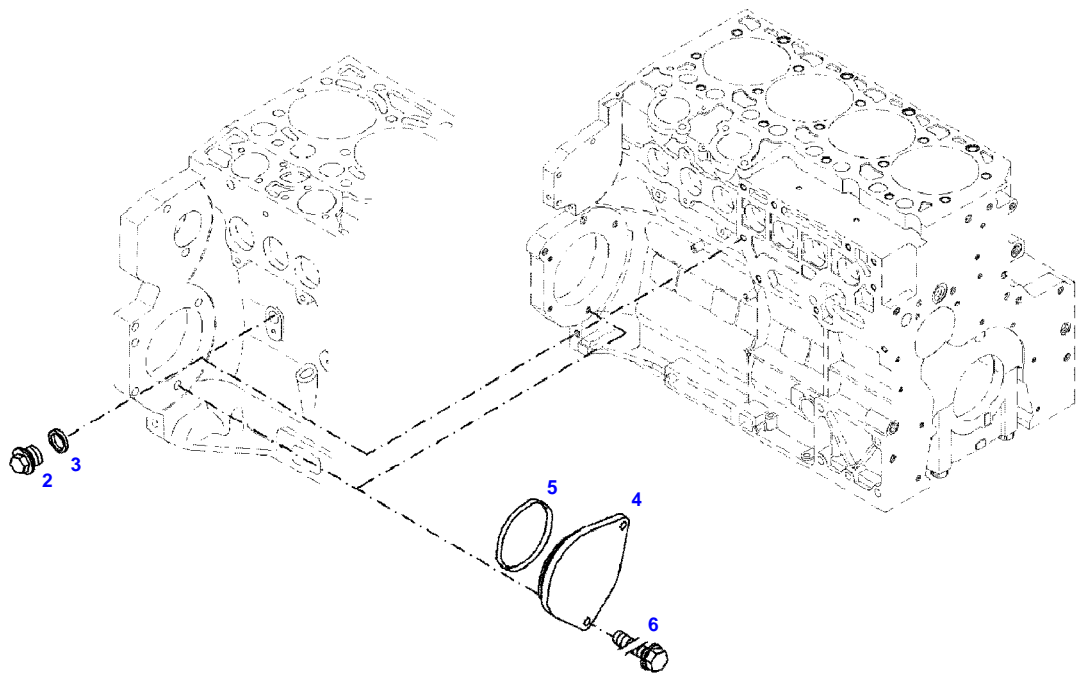

FENDT 828NA VARIO SCR (836/00101-99999)
F51577

051577

Item	Part Number	Qty	Description Comments	Technical Specification
BLANKING PARTS				
2	72315799	1	PLUG NOT NEEDED WITH AIR BRAKE	DIN 7604 AM14X1,5-A3L
3	72315094	1	SEALING WASHER NOT NEEDED WITH AIR BRAKE	DIN 7603 A14X18-CU
4	72431648	1	COVER NOT NEEDED WITH AIR BRAKE	
5	72416472	1	SEAL 96X4MM NOT NEEDED WITH AIR BRAKE	
6	72438057	2	HEXAGONAL HEAD BOLT NOT NEEDED WITH AIR BRAKE	M10X20