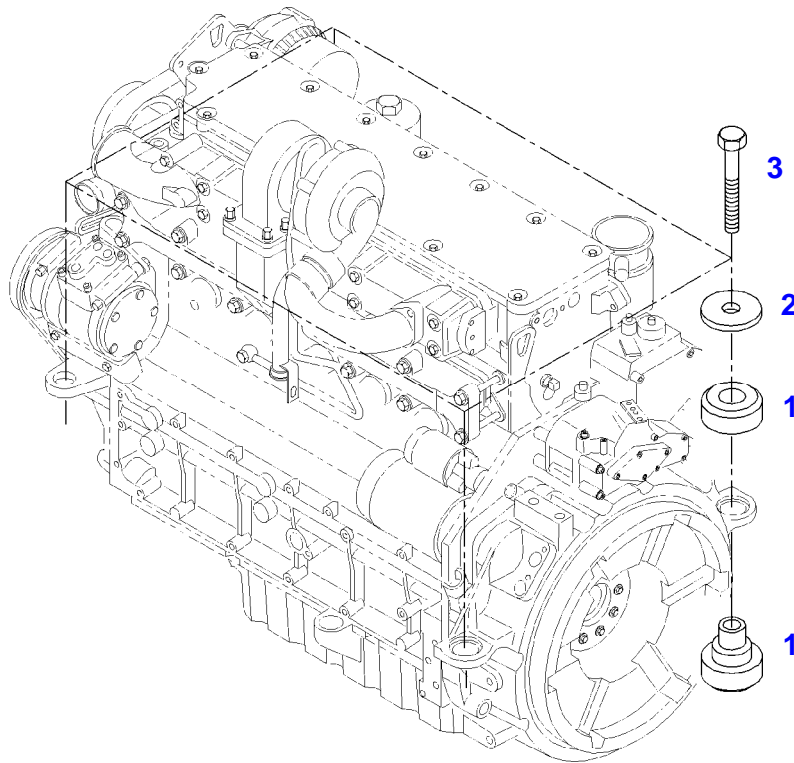

ENGINE MOUNTINGS

Item	Part Number	Qty	Description Comments	Technical Specification
1	72481055	1	ENGINE MOUNT LEFT	
3	72481061	1	ENGINE MOUNT RIGHT	
5	72374294	2	HEXAGONAL HEAD BOLT	DIN 931-M16X85 GWA-10.9
6	72418408	2	HEXAGONAL HEAD BOLT	DIN 933 M16X40 GWA-10.9
7	72452403	1	MARKING PLATE FLEXI ENGINE	
8	72313751	2	SLOTTED PIN	DIN 1476-3X5-AL

FENDT 828NA VARIO SCR (836/00101-99999)
35107

035107