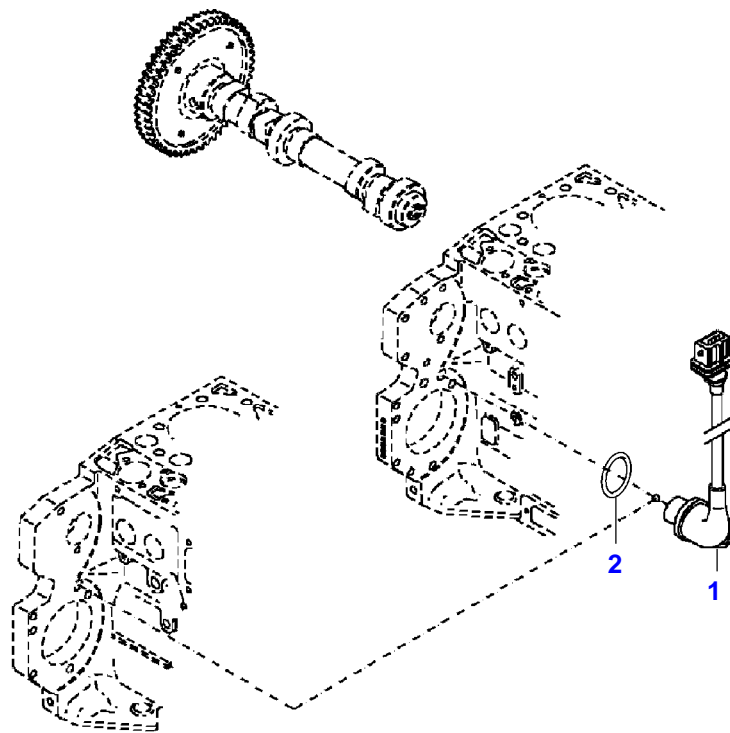

Fendt

FENDT 828NA VARIO SCR (836/00101-99999)

F836105

ENGINE BEARINGS

Page01-0012

Item	Part Number	Qty	Description Comments	Technical Specification
1	72483499	4	ENGINE MOUNT	
2	72318110	4	DISC	
3	72315563	4	HEXAGONAL HEAD BOLT	DIN 931 M12X80-8.8A3L

FENDT 828NA VARIO SCR (836/00101-99999)
431755-M-1

431755-M-1