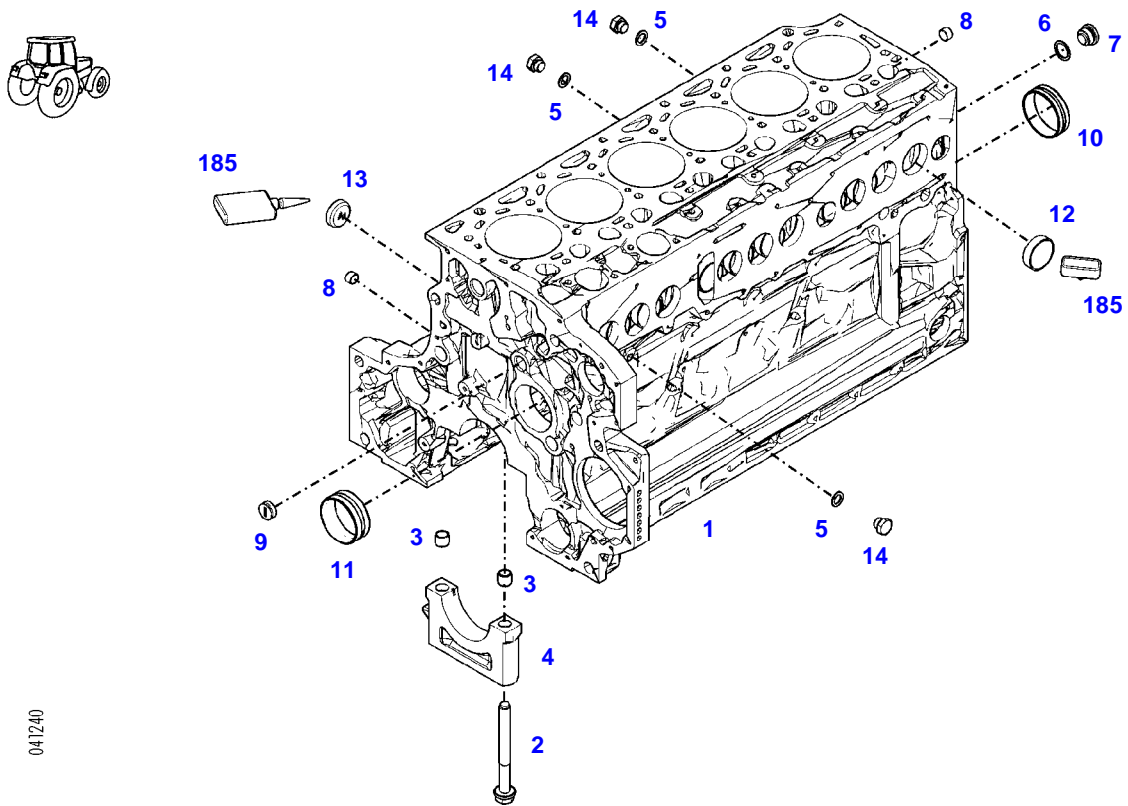

FENDT 828NA VARIO SCR (836/00101-99999)
41240

041240

Item	Part Number	Qty	Description Comments	Technical Specification
			ENGINE NUMBER --> 11068481	
	72442826	1	ENGINE	TCD6.1L6
	72608987	1	REMANUFACTURED SHORT BLOCK ENGINE	
1	72486483	1	CRANKCASE ><2-14	
2	72416467	14	HEXAGONAL HEAD BOLT	
3	72344342	14	ADAPTER BUSH	
4			NOT AVAILABLE IN SINGLE PARTS	
5	72456134	3	SEALING WASHER	DIN 7603 D14X20-CU-VERZINNT
6	72439874	1	SEALING WASHER	
7	72455559	1	PLUG SCREW	
8	72429347	2	SCREW M14X1,5	M14X1,5
9	72431135	1	LOCKING PLUG	
10	72416469	6	BEARING BUSHING	
11	72479363	1	BEARING BUSHING	
12	72325325	9	CORE HOLE PLUG	
13	72325326	6	CORE HOLE PLUG	
14	72315799	3	PLUG	DIN 7604 AM14X1,5-A3L
185	72381391	1	THREADLOCKER	LOCTITE 243 10ML

041240

Item	Part Number	Qty	Description Comments	Technical Specification
			ENGINE NUMBER <-- 11068482	
	72442826	1	ENGINE --> 836/1682	TCD6.1L6
	72608987	1	REMANUFACTURED SHORT BLOCK ENGINE --> 836/1682	
	72605675	1	ENGINE <-- 836/1683 --> 836/2800	TCD6.1L6
	72608988	1	REMANUFACTURED SHORT BLOCK ENGINE	
	72609554	1	ENGINE <-- 836/2801 --> 836/3043	TCD6.1L6
	72610104	1	ENGINE <-- 836/3044	TCD6.1L6
1	72491820	1	CRANKCASE ><2-14 ENG.NO. --> 11250644 SERIES EXECUTION NO LONGER AVAILABLE	
	72616644	1	CRANKCASE ENG.NO. --> 11250644 SUPERSESION	
	72492421	1	CRANKCASE ><2-14 ENG.NO. <-- 11250645 SERIES EXECUTION NO LONGER AVAILABLE	
	72616644	1	CRANKCASE ENG.NO. <-- 11250645 SUPERSESION	
2	72416467	14	HEXAGONAL HEAD BOLT	
3	72344342	14	ADAPTER BUSH	
4			NOT AVAILABLE IN SINGLE PARTS	
5	72456134	3	SEALING WASHER	DIN 7603 D14X20-CU-VERZINNT
6	72439874	1	SEALING WASHER	
7	72455559	1	PLUG SCREW	
8	72429347	2	SCREW M14X1,5	M14X1,5
9	72431135	1	LOCKING PLUG	
10	72416469	6	BEARING BUSHING ENG.NO. --> 11250644	
	72497417	6	BEARING BUSHING ENG.NO. <-- 11250645	
11	72491822	1	BEARING BUSHING	
12	72325325	9	CORE HOLE PLUG	
13	72325326	6	CORE HOLE PLUG	
14	72315799	3	PLUG	DIN 7604 AM14X1,5-A3L
185	72381391	1	THREADLOCKER	LOCTITE 243 10ML