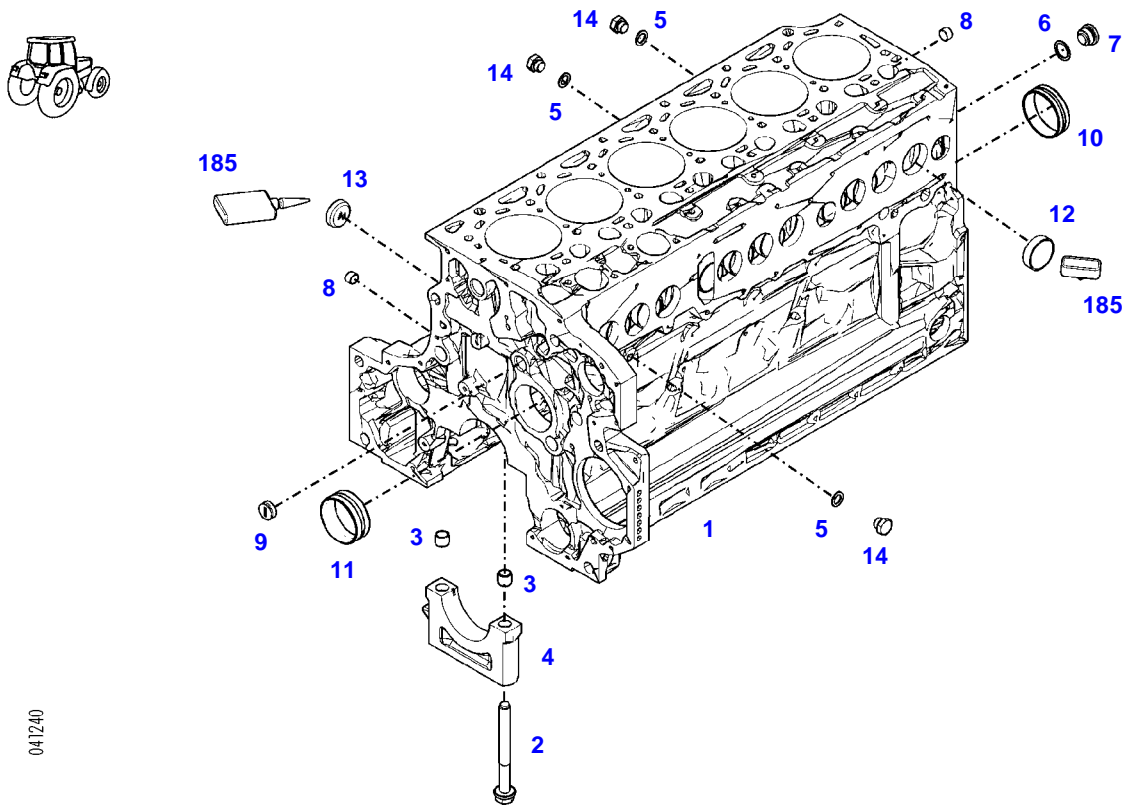

FENDT 828NA VARIO SCR (836/00101-99999)
41240

041240

Item	Part Number	Qty	Description Comments	Technical Specification
			ENGINE NUMBER --> 11068481	
	72442826	1	ENGINE	TCD6.1L6
	72608987	1	REMANUFACTURED SHORT BLOCK ENGINE	
1	72486483	1	CRANKCASE ><2-14	
2	72416467	14	HEXAGONAL HEAD BOLT	
3	72344342	14	ADAPTER BUSH	
4			NOT AVAILABLE IN SINGLE PARTS	
5	72456134	3	SEALING WASHER	DIN 7603 D14X20-CU-VERZINNT
6	72439874	1	SEALING WASHER	
7	72455559	1	PLUG SCREW	
8	72429347	2	SCREW M14X1,5	M14X1,5
9	72431135	1	LOCKING PLUG	
10	72416469	6	BEARING BUSHING	
11	72479363	1	BEARING BUSHING	
12	72325325	9	CORE HOLE PLUG	
13	72325326	6	CORE HOLE PLUG	
14	72315799	3	PLUG	DIN 7604 AM14X1,5-A3L
185	72381391	1	THREADLOCKER	LOCTITE 243 10ML

041240

Item	Part Number	Qty	Description Comments	Technical Specification
			ENGINE NUMBER <-- 11068482	
	72442826	1	ENGINE --> 836/1682	TCD6.1L6
	72608987	1	REMANUFACTURED SHORT BLOCK ENGINE --> 836/1682	
	72605675	1	ENGINE <-- 836/1683 --> 836/2800	TCD6.1L6
	72608988	1	REMANUFACTURED SHORT BLOCK ENGINE	
	72609554	1	ENGINE <-- 836/2801 --> 836/3043	TCD6.1L6
	72610104	1	ENGINE <-- 836/3044	TCD6.1L6
1	72491820	1	CRANKCASE ><2-14 ENG.NO. --> 11250644 SERIES EXECUTION NO LONGER AVAILABLE	
	72616644	1	CRANKCASE ENG.NO. --> 11250644 SUPERSESION	
	72492421	1	CRANKCASE ><2-14 ENG.NO. <-- 11250645 SERIES EXECUTION NO LONGER AVAILABLE	
	72616644	1	CRANKCASE ENG.NO. <-- 11250645 SUPERSESION	
2	72416467	14	HEXAGONAL HEAD BOLT	
3	72344342	14	ADAPTER BUSH	
4			NOT AVAILABLE IN SINGLE PARTS	
5	72456134	3	SEALING WASHER	DIN 7603 D14X20-CU-VERZINNT
6	72439874	1	SEALING WASHER	
7	72455559	1	PLUG SCREW	
8	72429347	2	SCREW M14X1,5	M14X1,5
9	72431135	1	LOCKING PLUG	
10	72416469	6	BEARING BUSHING ENG.NO. --> 11250644	
	72497417	6	BEARING BUSHING ENG.NO. <-- 11250645	
11	72491822	1	BEARING BUSHING	
12	72325325	9	CORE HOLE PLUG	
13	72325326	6	CORE HOLE PLUG	
14	72315799	3	PLUG	DIN 7604 AM14X1,5-A3L
185	72381391	1	THREADLOCKER	LOCTITE 243 10ML