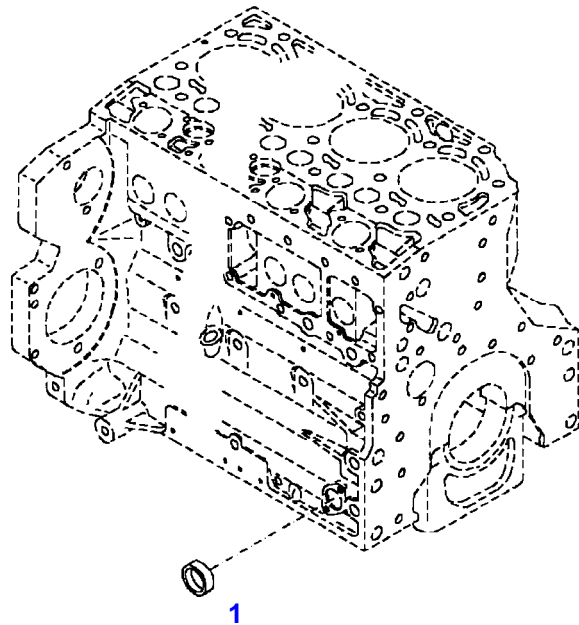

FENDT 828NA VARIO SCR (836/00101-99999)
40194

040194

Fendt

FENDT 828NA VARIO SCR (836/00101-99999)

F836105

CRANKCASE

Page01-0007

Item	Part Number	Qty	Description Comments
			LOCKING PLUG
1	72325326	1	CORE HOLE PLUG
185	72325403	1	SAFE.LOCK AGENT