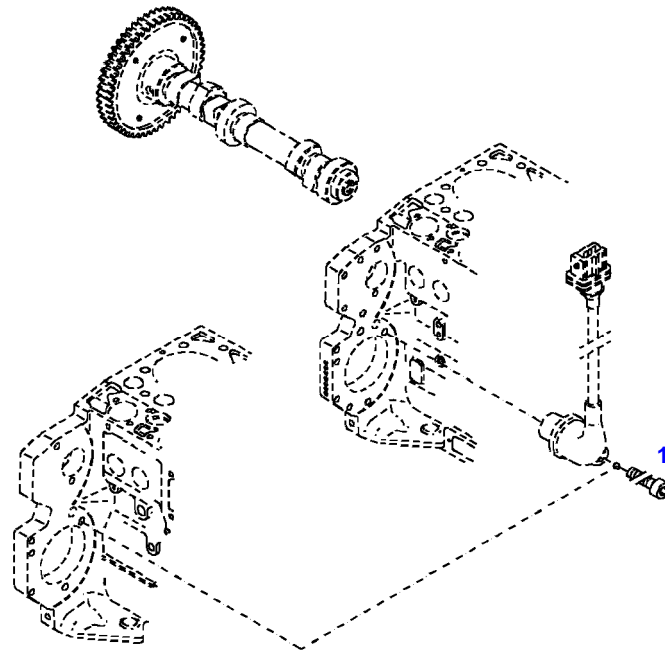

Fendt

FENDT 819NA VARIO SCR (832/00101-99999)

F832105

TRANSMITTER

Page01-0012

Item	Part Number	Qty	Description Comments
			ENGINE SPEED EDC
1	72626758	1	TRANSMITTER
2	72628348	1	O-RING

FENDT 819NA VARIO SCR (832/00101-99999)
35317

035317