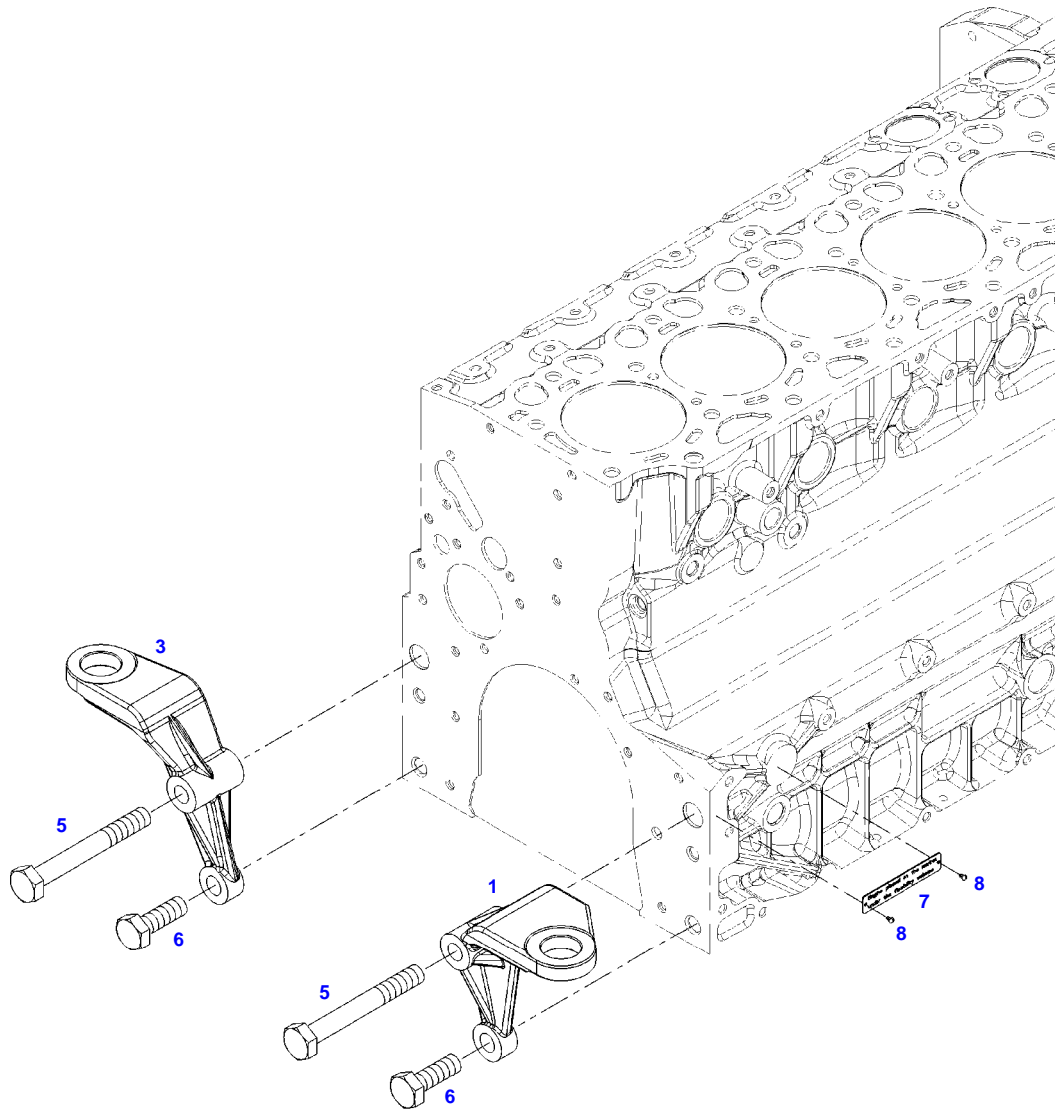

FENDT 819NA VARIO SCR (832/00101-99999)
F061413

F061413

Item	Part Number	Qty	Description Comments	Technical Specification
1	72481055	1	ENGINE MOUNT LEFT	
3	72481061	1	ENGINE MOUNT RIGHT	
5	72374294	2	HEXAGONAL HEAD BOLT	DIN 931-M16X85 GWA-10.9
6	72418408	2	HEXAGONAL HEAD BOLT	DIN 933 M16X40 GWA-10.9
7	72452403	1	MARKING PLATE FLEXI ENGINE	
8	72313751	2	SLOTTED PIN	DIN 1476-3X5-AL