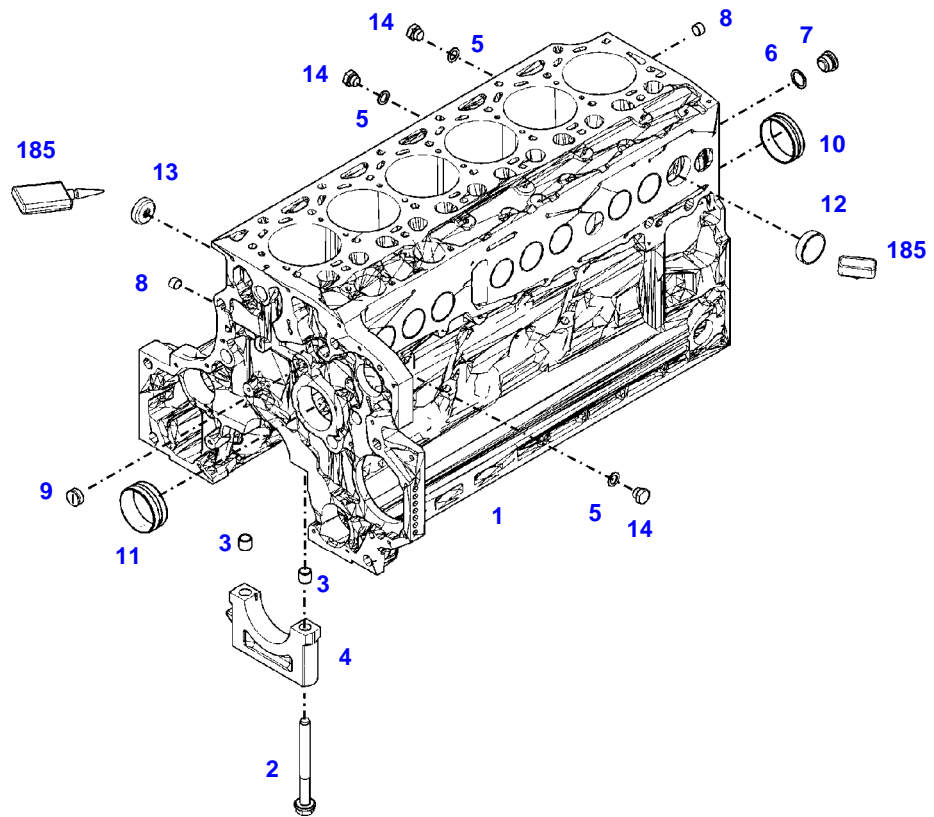

FENDT 819NA VARIO SCR (832/00101-99999)
41239

041239

Item	Part Number	Qty	Description Comments	Technical Specification
	72442822	1	ENGINE	TCD6.1L6
	72608986	1	REMANUFACTURED SHORT BLOCK ENGINE	
1	72486485	1	CRANKCASE ><2-14 ENG.NO. --> 11083989	
	72494059	1	CRANKCASE ><2-14 ENG.NO. <-- 11083990	
2	72416467	14	HEXAGONAL HEAD BOLT	
3	72344342	14	ADAPTER BUSH	
4			NOT AVAILABLE IN SINGLE PARTS	
5	72456134	3	SEALING WASHER	DIN 7603 D14X20-CU-VERZINNT
6	72439874	1	SEALING WASHER	
7	72455559	1	PLUG SCREW	
8	72429347	2	SCREW M14X1,5	M14X1,5
9	72431135	1	LOCKING PLUG	
10	72416469	6	BEARING BUSHING	
11	72479363	1	BEARING BUSHING ENG.NO. --> 11083989	
	72491822	1	BEARING BUSHING ENG.NO. <-- 11083990	
12	72325325	9	CORE HOLE PLUG	
13	72325326	6	CORE HOLE PLUG	
14	72315799	3	PLUG	DIN 7604 AM14X1,5-A3L
185	72381391	1	THREADLOCKER	LOCTITE 243 10ML

F061411

Item	Part Number	Qty	Description Comments	Technical Specification
			FROM - UP TO ENGINE S/N 11703111 - 11715417	
	72442822	1	ENGINE	TCD6.1L6
	72608986	1	REMANUFACTURED SHORT BLOCK ENGINE	
1	72627571	1	CRANKCASE INCLUDES ITEMS 2-15	
2	72416467	14	HEXAGONAL HEAD BOLT	
3	72344342	14	ADAPTER BUSH	
4			NOT AVAILABLE IN SINGLE PARTS	
5	72456134	3	SEALING WASHER	DIN 7603 D14X20-CU-VERZINNT
6	72439874	1	SEALING WASHER	
7	72455559	1	PLUG SCREW	
8	72429347	2	SCREW	M14X1,5
9	72431135	1	LOCKING PLUG	
10	72615416	6	BEARING BUSHING	
11	72491822	1	BEARING BUSHING	
12	72325325	9	CORE HOLE PLUG	
13	72325326	6	CORE HOLE PLUG	
14	72315799	3	PLUG	DIN 7604 AM14X1,5-A3L
15	72315438	1	PLUG SCREW	DIN 908 M14X1,5-ST
185	72381391	1	THREADLOCKER	LOCTITE 243 10ML