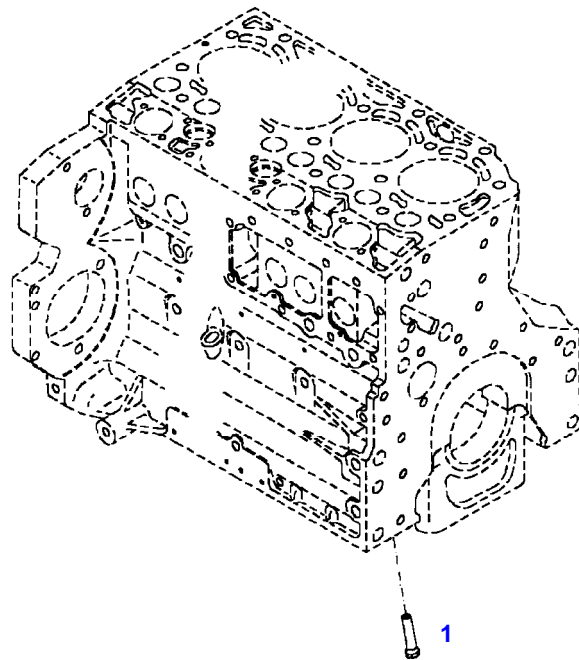

Item	Part Number	Qty	Description Comments	Technical Specification
BLANKING PARTS				
1	72627515	1	CORE HOLE PLUG	
2	72315088	2	SEALING WASHER	DIN 7603 A10X13,5-CU
3	72323677	2	PLUG	
4	72631860	2	THREADED PIN UP TO ENGINE S/N	
185	72325403	1	SAFE.LOCK AGENT	

FENDT 819NA VARIO SCR (832/00101-99999)
30094

030004