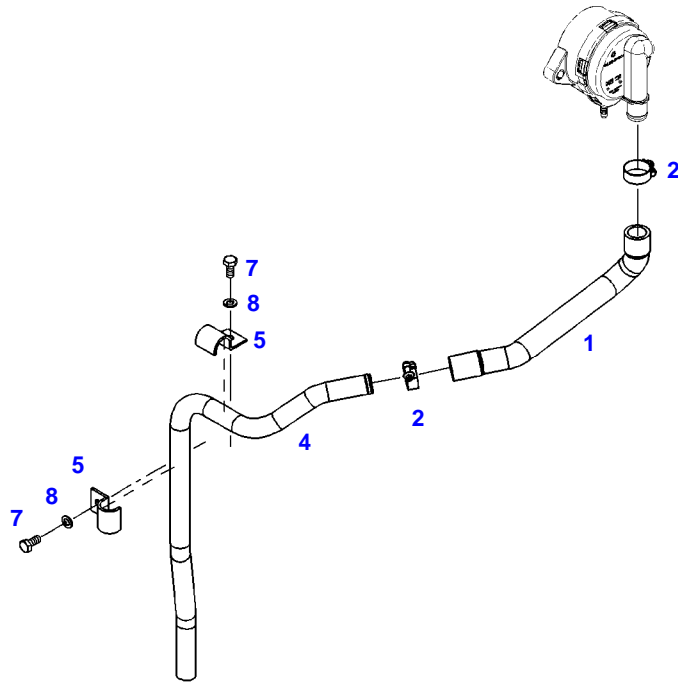

FENDT 819NA VARIO SCR (832/00101-99999)
37622

037622

Item	Part Number	Qty	Description Comments	Technical Specification
BREATHER TUBE				
1	72497866	1	HOSE ARCH <-- 832/0101 --> 832/0200 <> <-- 832/1001 --> 832/1003 <> <>	
	72487059	1	PIPE	
2	72311167	2	HOSE CLIP	
4	72487059	1	PIPE <-- 832/0101 --> 832/0200 <> <-- 832/1001 --> 832/1003 <> <>	
	72497866	1	HOSE ARCH	
5	72605304	2	CLIP	
7	72315646	2	HEXAGONAL HEAD BOLT	DIN 933 M8X18-8.8A3L
8	72315053	2	SPLIT WASHER	FWN 65208-8-A3L