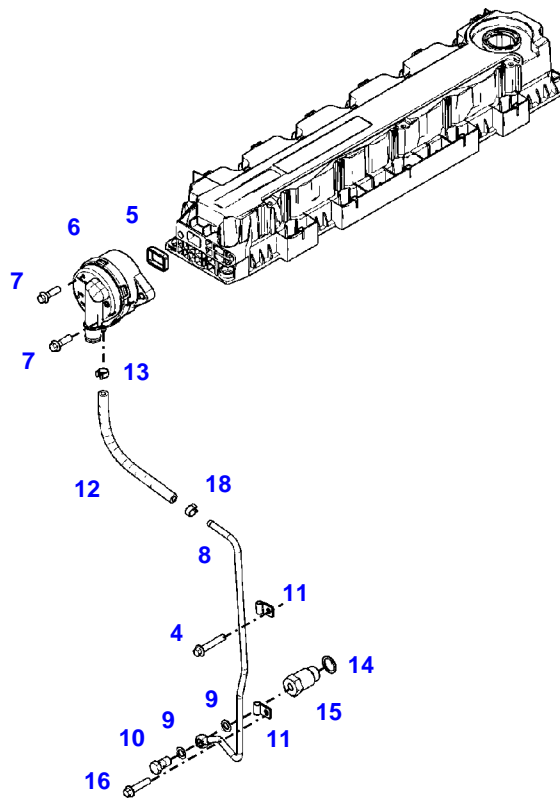

FENDT 819NA VARIO SCR (832/00101-99999)
41242

041242

Item	Part Number	Qty	Description Comments	Technical Specification
4	72325453	1	HEXAGONAL HEAD BOLT M8X50	
5	72455795	1	SEAL	
6	72437250	1	BREATHER ><5	
7	72325293	2	HEXAGONAL HEAD BOLT M8X30	M8X30
8	72495347	1	OIL RETURN LINE ><9-13	
9	72439873	2	SEALING WASHER	
10	72323517	1	BANJO BOLT	
11	72425772	2	PIPE CLAMP	
12	72495349	1	RUBBER HOSE	
13	72479013	1	HOSE CLIP	
14	72439874	1	SEALING WASHER	
15	72425770	1	LOCK VALVE	
16	72325457	1	HEXAGONAL HEAD BOLT M8X40	
18	72479013	1	HOSE CLIP	