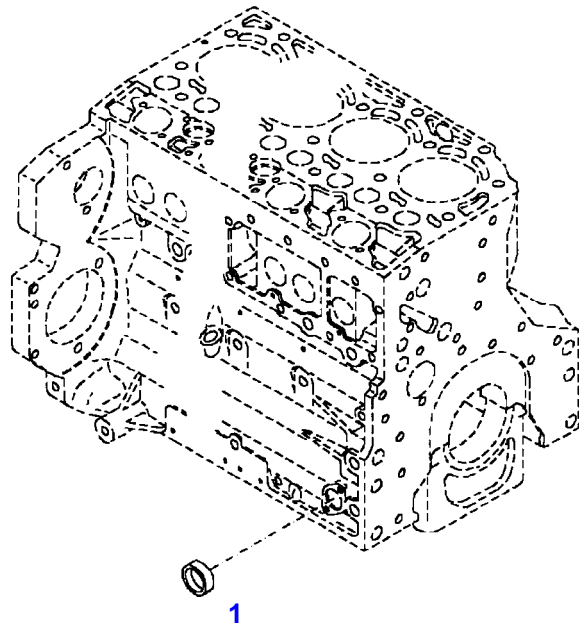

FENDT 819NA VARIO SCR (832/00101-99999)
40194

040194

Fendt

FENDT 819NA VARIO SCR (832/00101-99999)

F832105

CRANKCASE

Page01-0006

Item	Part Number	Qty	Description Comments
			LOCKING PLUG
1	72325326	1	CORE HOLE PLUG
185	72325403	1	SAFE.LOCK AGENT