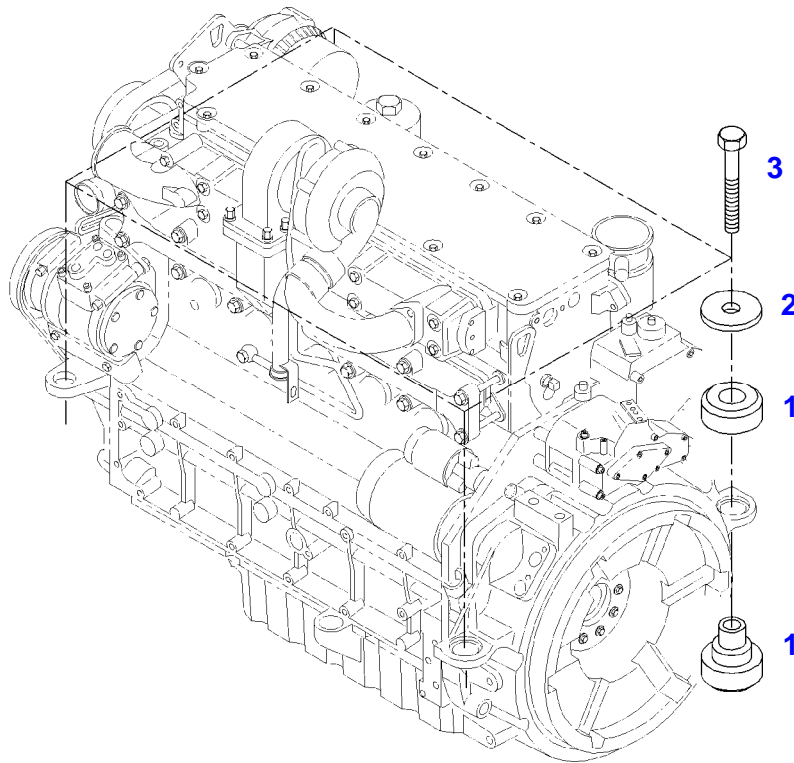

FENDT 819NA VARIO SCR (832/00101-99999)
35107

035107

Fendt

FENDT 819NA VARIO SCR (832/00101-99999)

F832105

ENGINE BEARINGS

Page01-0011

Item	Part Number	Qty	Description Comments	Technical Specification
1	72483499	4	ENGINE MOUNT	
2	72318110	4	DISC	
3	72315563	4	HEXAGONAL HEAD BOLT	DIN 931 M12X80-8.8A3L