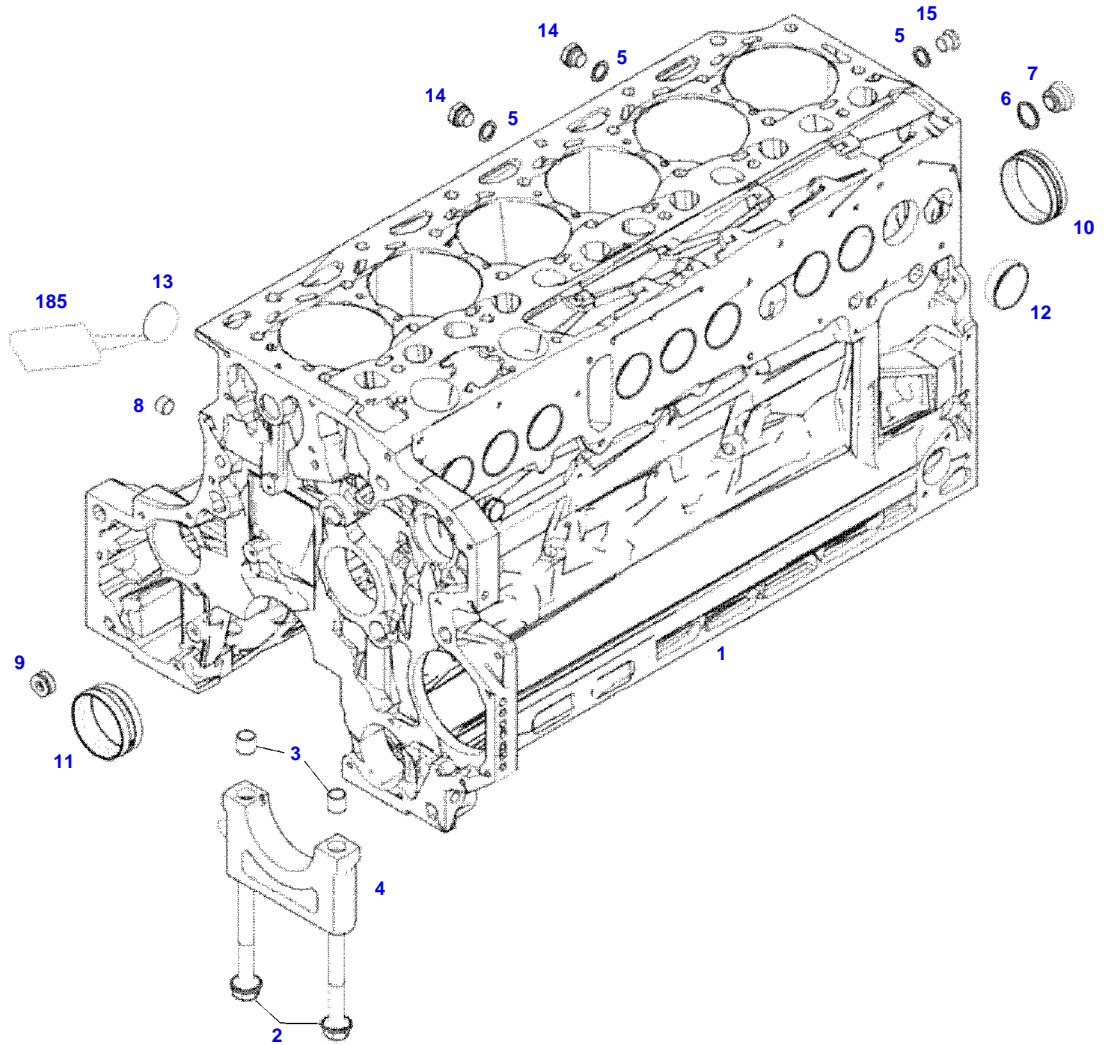

FENDT 819NA VARIO SCR (832/00101-99999)
41239

041239

Item	Part Number	Qty	Description Comments	Technical Specification
	72442822	1	ENGINE	TCD6.1L6
	72608986	1	REMANUFACTURED SHORT BLOCK ENGINE	
1	72486485	1	CRANKCASE ><2-14 ENG.NO. --> 11083989	
	72494059	1	CRANKCASE ><2-14 ENG.NO. <-- 11083990	
2	72416467	14	HEXAGONAL HEAD BOLT	
3	72344342	14	ADAPTER BUSH	
4			NOT AVAILABLE IN SINGLE PARTS	
5	72456134	3	SEALING WASHER	DIN 7603 D14X20-CU-VERZINNT
6	72439874	1	SEALING WASHER	
7	72455559	1	PLUG SCREW	
8	72429347	2	SCREW M14X1,5	M14X1,5
9	72431135	1	LOCKING PLUG	
10	72416469	6	BEARING BUSHING	
11	72479363	1	BEARING BUSHING ENG.NO. --> 11083989	
	72491822	1	BEARING BUSHING ENG.NO. <-- 11083990	
12	72325325	9	CORE HOLE PLUG	
13	72325326	6	CORE HOLE PLUG	
14	72315799	3	PLUG	DIN 7604 AM14X1,5-A3L
185	72381391	1	THREADLOCKER	LOCTITE 243 10ML

F061411

Item	Part Number	Qty	Description Comments	Technical Specification
			FROM - UP TO ENGINE S/N 11703111 - 11715417	
	72442822	1	ENGINE	TCD6.1L6
	72608986	1	REMANUFACTURED SHORT BLOCK ENGINE	
1	72627571	1	CRANKCASE INCLUDES ITEMS 2-15	
2	72416467	14	HEXAGONAL HEAD BOLT	
3	72344342	14	ADAPTER BUSH	
4			NOT AVAILABLE IN SINGLE PARTS	
5	72456134	3	SEALING WASHER	DIN 7603 D14X20-CU-VERZINNT
6	72439874	1	SEALING WASHER	
7	72455559	1	PLUG SCREW	
8	72429347	2	SCREW	M14X1,5
9	72431135	1	LOCKING PLUG	
10	72615416	6	BEARING BUSHING	
11	72491822	1	BEARING BUSHING	
12	72325325	9	CORE HOLE PLUG	
13	72325326	6	CORE HOLE PLUG	
14	72315799	3	PLUG	DIN 7604 AM14X1,5-A3L
15	72315438	1	PLUG SCREW	DIN 908 M14X1,5-ST
185	72381391	1	THREADLOCKER	LOCTITE 243 10ML