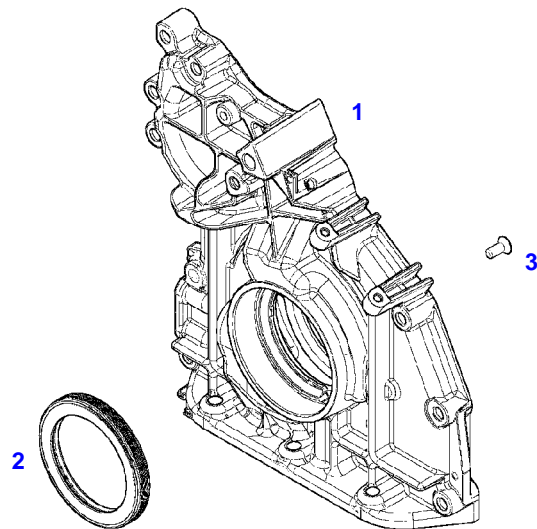

Item	Part Number	Qty	Description Comments	Technical Specification
BREATHER TUBE				
1	72497866	1	HOSE ARCH <-- 832/0101 --> 832/0200 <> <-- 832/1001 --> 832/1003 <> <>	
	72487059	1	PIPE	
2	72311167	2	HOSE CLIP	
4	72487059	1	PIPE <-- 832/0101 --> 832/0200 <> <-- 832/1001 --> 832/1003 <> <>	
	72497866	1	HOSE ARCH	
5	72605304	2	CLIP	
7	72315646	2	HEXAGONAL HEAD BOLT	DIN 933 M8X18-8.8A3L
8	72315053	2	SPLIT WASHER	FWN 65208-8-A3L

FENDT 819NA VARIO SCR (832/00101-99999)
41199

041199