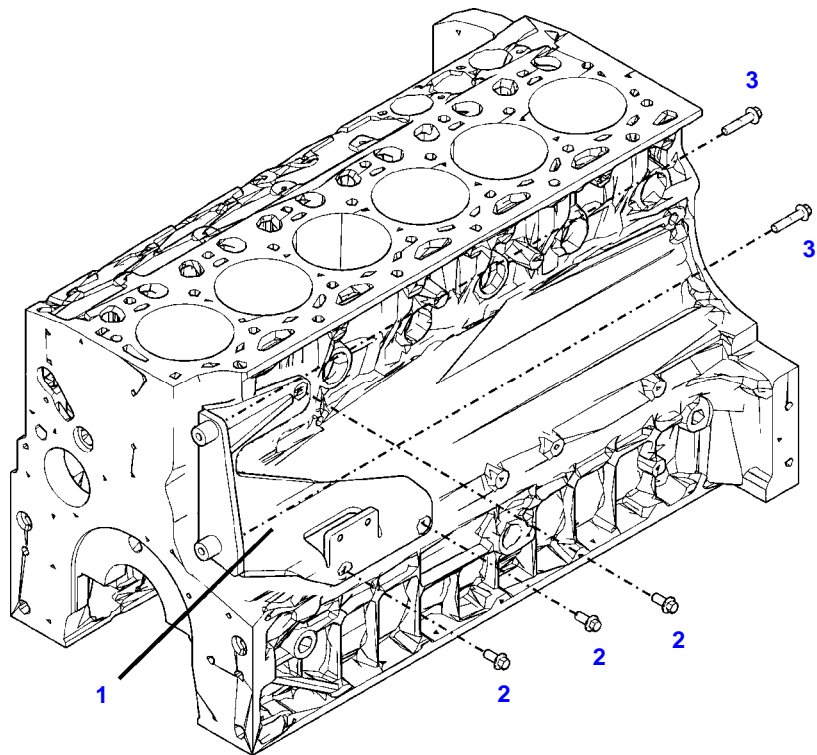

FENDT 819NA VARIO SCR (832/00101-99999)
41241

041241

Fendt

FENDT 819NA VARIO SCR (832/00101-99999)

F832105

CRANKCASE

Page01-0008

Item	Part Number	Qty	Description Comments	Technical Specification
1	72485479	1	RETAINING SHEET METAL	
2	72415315	3	HEXAGONAL HEAD BOLT M8X20	M8X20
3	72325457	2	HEXAGONAL HEAD BOLT M8X40