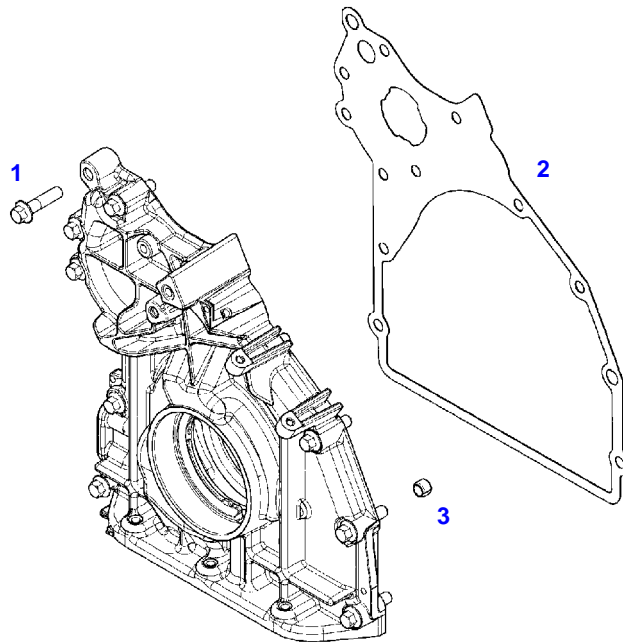

Item	Part Number	Qty	Description Comments
			INTEGRATED OIL PUMP
1	72479485	1	CRANKCASE END COVER INTEGRATED OIL PUMP ><2,3
2	72479487	1	SHAFT SEAL
3	72416228	8	COUNTERSUNK CAPSCREW M6X16

FENDT 819NA VARIO SCR (832/00101-99999)
41243

041243