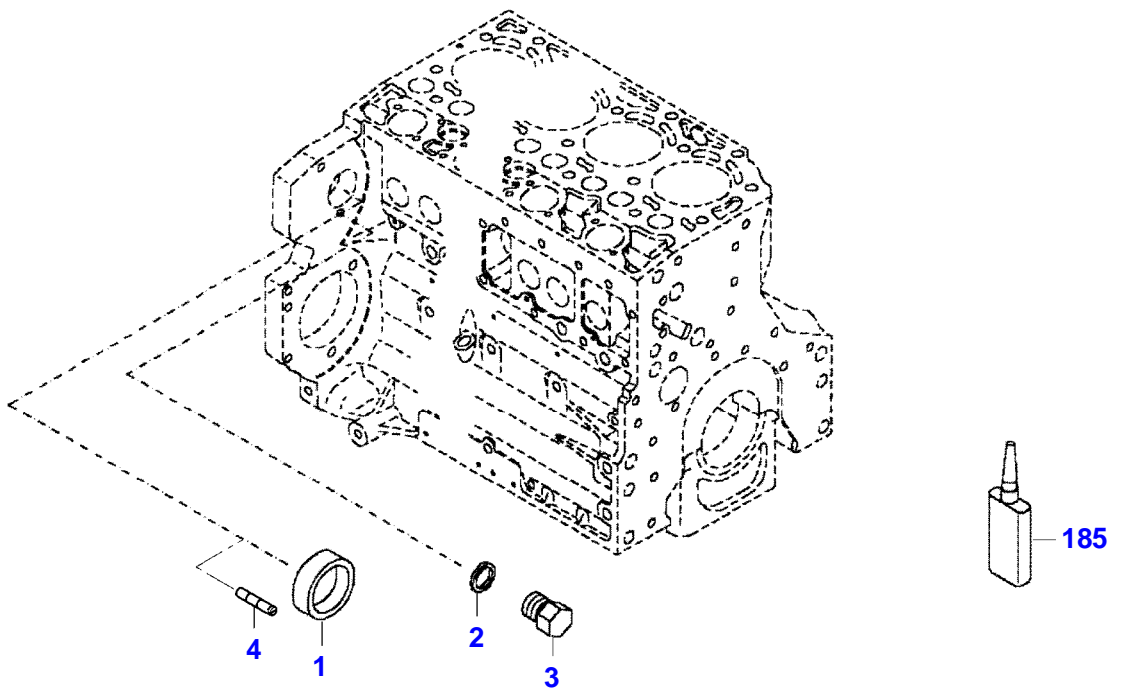

FENDT 819NA VARIO SCR (832/00101-99999)
432327-M-1

432327-M-1

Item	Part Number	Qty	Description Comments	Technical Specification
BLANKING PARTS				
1	72627515	1	CORE HOLE PLUG	
2	72315088	2	SEALING WASHER	DIN 7603 A10X13,5-CU
3	72323677	2	PLUG	
4	72631860	2	THREADED PIN UP TO ENGINE S/N	
185	72325403	1	SAFE.LOCK AGENT