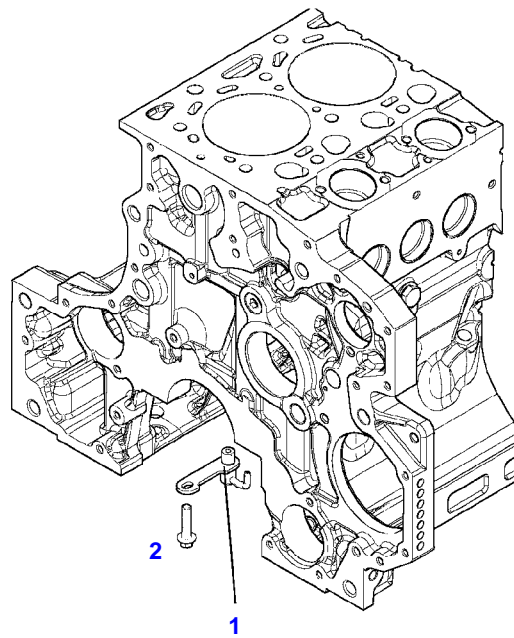

FENDT 724 SCR (737/00101-99999)
F061411

F061411

Item	Part Number	Qty	Description Comments	Technical Specification
			ENGINE NUMBER <-- 11718230	
	72605689	1	ENGINE --> 737/3686	TCD6.1L6
	72608987	1	REMANUFACTURED SHORT BLOCK ENGINE --> 737/3686	
	72609275	1	ENGINE <-- 737/3687 --> 737/5447	TCD6.1L6
	72612621	1	ENGINE FLEXI ENGINE <-- 737/5448	TCD6.1L6
1	72616644	1	CRANKCASE	
2	72416467	14	HEXAGONAL HEAD BOLT	
3	72344342	14	ADAPTER BUSH	
4			NOT AVAILABLE IN SINGLE PARTS	
5	72456134	3	SEALING WASHER	DIN 7603 D14X20-CU-VERZINNT
6	72439874	1	SEALING WASHER	
7	72455559	1	PLUG SCREW	
8	72429347	2	SCREW M14X1,5	M14X1,5
9	72431135	1	LOCKING PLUG	
10	ACP0152940	6	FEMALE BEARING	
11	ACP0152930	1	FEMALE BEARING	
12	72325325	9	CORE HOLE PLUG	
13	72325326	6	CORE HOLE PLUG	
14	72315799	3	PLUG	DIN 7604 AM14X1,5-A3L
15	72315438	1	PLUG SCREW	DIN 908 M14X1,5-ST
185	72381391	1	THREADLOCKER	LOCTITE 243 10ML

FENDT 724 SCR (737/00101-99999)
432327-M-1

432327-M-1

Fendt

FENDT 724 SCR (737/00101-99999)

F737000

CRANKCASE

Page01-0006

Item	Part Number	Qty	Description Comments	Technical Specification
BLANKING PARTS				
1	72627515	1	CORE HOLE PLUG	
2	72315088	2	SEALING WASHER	DIN 7603 A10X13,5-CU
3	72323677	2	PLUG	
4	72631860	2	THREADED PIN	
185	72325403	1	SAFE.LOCK AGENT	