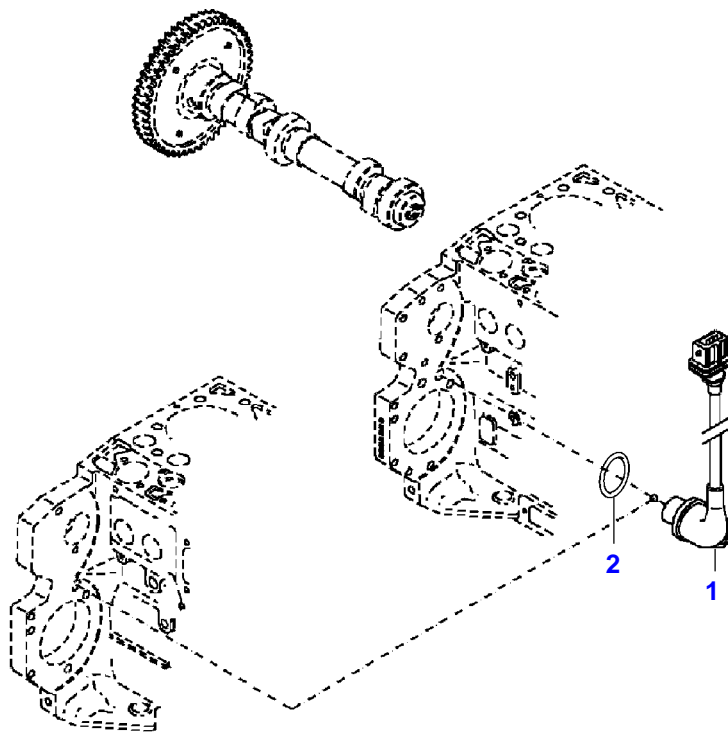

FENDT 724 SCR (737/00101-99999)
431755-M-1

431755-M-1

Fendt

FENDT 724 SCR (737/00101-99999)

F737000

TRANSMITTER

Page01-0013

Item	Part Number	Qty	Description Comments
			ENGINE SPEED EDC
1	72626758	1	TRANSMITTER
2	72628348	1	O-RING