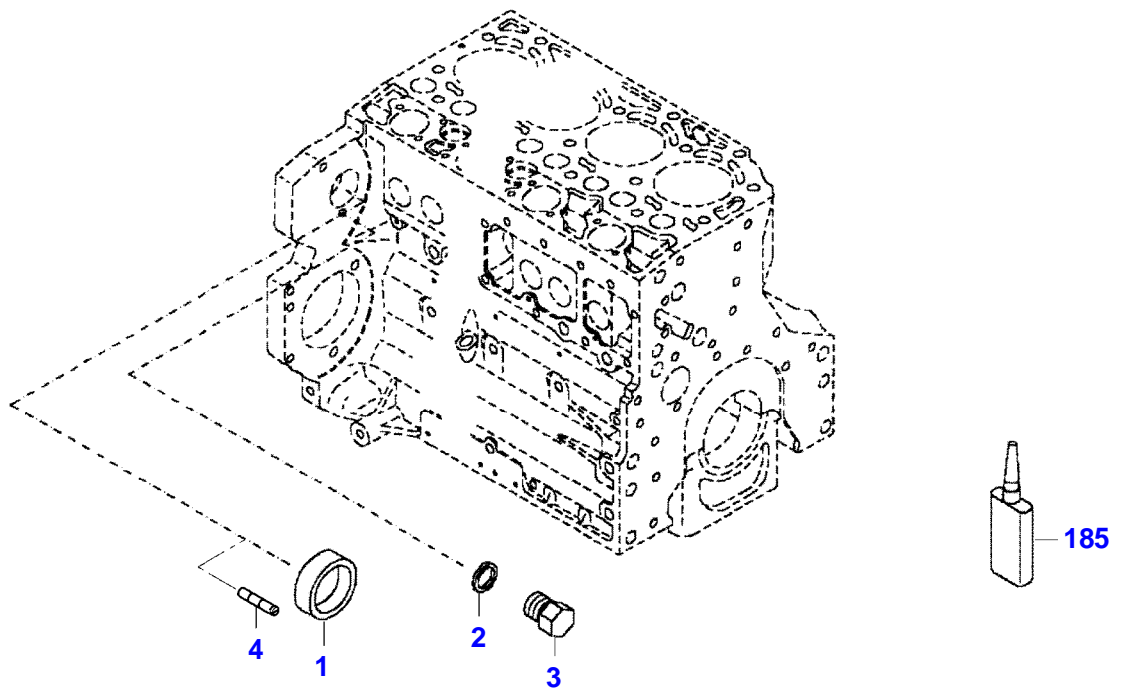

FENDT 724 SCR (737/00101-99999)
432327-M-1

432327-M-1

Fendt

FENDT 724 SCR (737/00101-99999)

F737000

CRANKCASE

Page01-0006

Item	Part Number	Qty	Description Comments	Technical Specification
BLANKING PARTS				
1	72627515	1	CORE HOLE PLUG	
2	72315088	2	SEALING WASHER	DIN 7603 A10X13,5-CU
3	72323677	2	PLUG	
4	72631860	2	THREADED PIN	
185	72325403	1	SAFE.LOCK AGENT