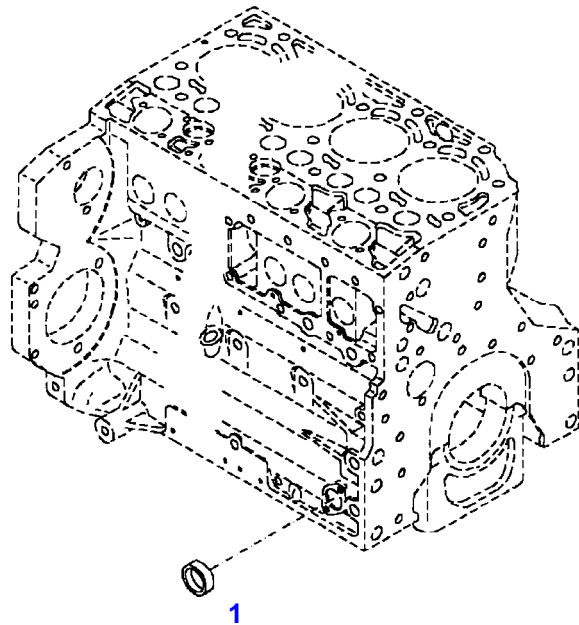

FENDT 724 SCR (737/00101-99999)
40194

040194

Fendt

FENDT 724 SCR (737/00101-99999)

F737000

CRANKCASE

Page01-0008

Item	Part Number	Qty	Description Comments
			LOCKING PLUG
1	72325326	1	CORE HOLE PLUG
185	72325403	1	SAFE.LOCK AGENT