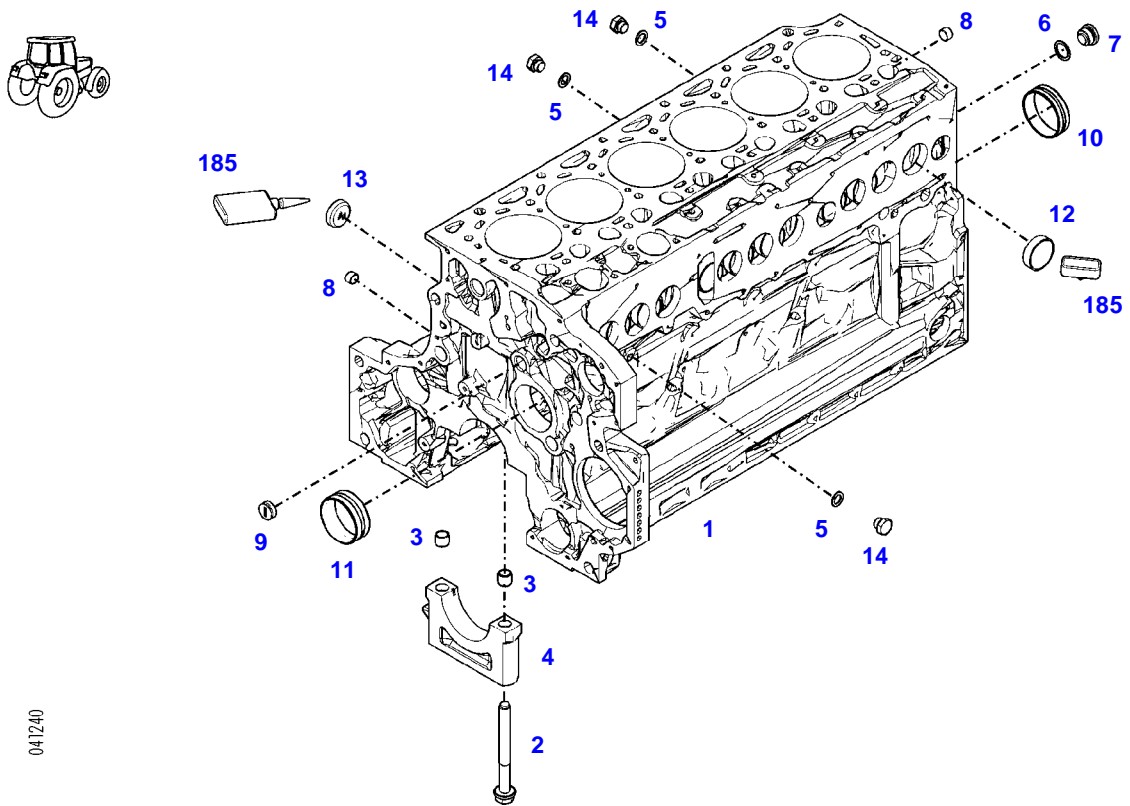

FENDT 724 SCR (737/00101-99999)
41240

041240

Item	Part Number	Qty	Description Comments	Technical Specification
			ENGINE NUMBER --> 11068449	
	72442869	1	ENGINE	TCD6.1L6
	72608987	1	REMANUFACTURED SHORT BLOCK ENGINE	
1	72486483	1	CRANKCASE ><2-14 <-- F836.200.210.370	
2	72416467	14	HEXAGONAL HEAD BOLT	
3	72344342	14	ADAPTER BUSH	
4			NOT AVAILABLE IN SINGLE PARTS	
5	72456134	3	SEALING WASHER	DIN 7603 D14X20-CU-VERZINNT
6	72439874	1	SEALING WASHER	
7	72455559	1	PLUG SCREW	
8	72429347	2	SCREW M14X1,5	M14X1,5
9	72431135	1	LOCKING PLUG	
10	72416469	6	BEARING BUSHING	
11	72479363	1	BEARING BUSHING	
12	72325325	9	CORE HOLE PLUG	
13	72325326	6	CORE HOLE PLUG	
14	72315799	3	PLUG	DIN 7604 AM14X1,5-A3L
185	72381391	1	THREADLOCKER	LOCTITE 243 10ML

041240

Item	Part Number	Qty	Description Comments	Technical Specification
			ENGINE NUMBER <-- 11068450 --> 11228383 <-- 11232454 --> 11233227	
	72442869	1	ENGINE --> 737/1459	TCD6.1L6
	72608987	1	REMANUFACTURED SHORT BLOCK ENGINE --> 737/1459	
	72605689	1	ENGINE <-- 737/1460	TCD6.1L6
	72608987	1	REMANUFACTURED SHORT BLOCK ENGINE <-- 737/1460	
1	72616644	1	CRANKCASE ><2-14	
2	72416467	14	HEXAGONAL HEAD BOLT	
3	72344342	14	ADAPTER BUSH	
4			NOT AVAILABLE IN SINGLE PARTS	
5	72456134	3	SEALING WASHER	DIN 7603 D14X20-CU-VERZINNT
6	72439874	1	SEALING WASHER	
7	72455559	1	PLUG SCREW	
8	72429347	2	SCREW M14X1,5	M14X1,5
9	72431135	1	LOCKING PLUG	
10	72416469	6	BEARING BUSHING	
11	72491822	1	BEARING BUSHING	
12	72325325	9	CORE HOLE PLUG	
13	72325326	6	CORE HOLE PLUG	
14	72315799	3	PLUG	DIN 7604 AM14X1,5-A3L
185	72381391	1	THREADLOCKER	LOCTITE 243 10ML