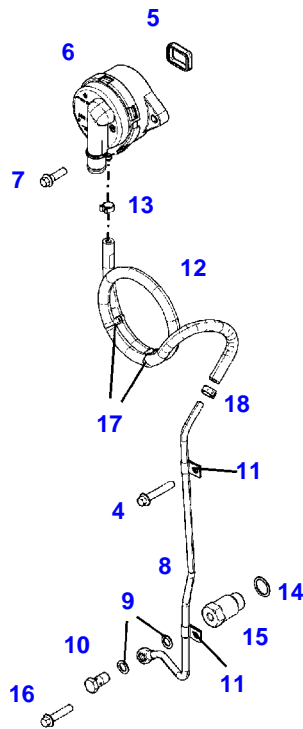

FENDT 724 SCR (737/00101-99999)
41345

041345