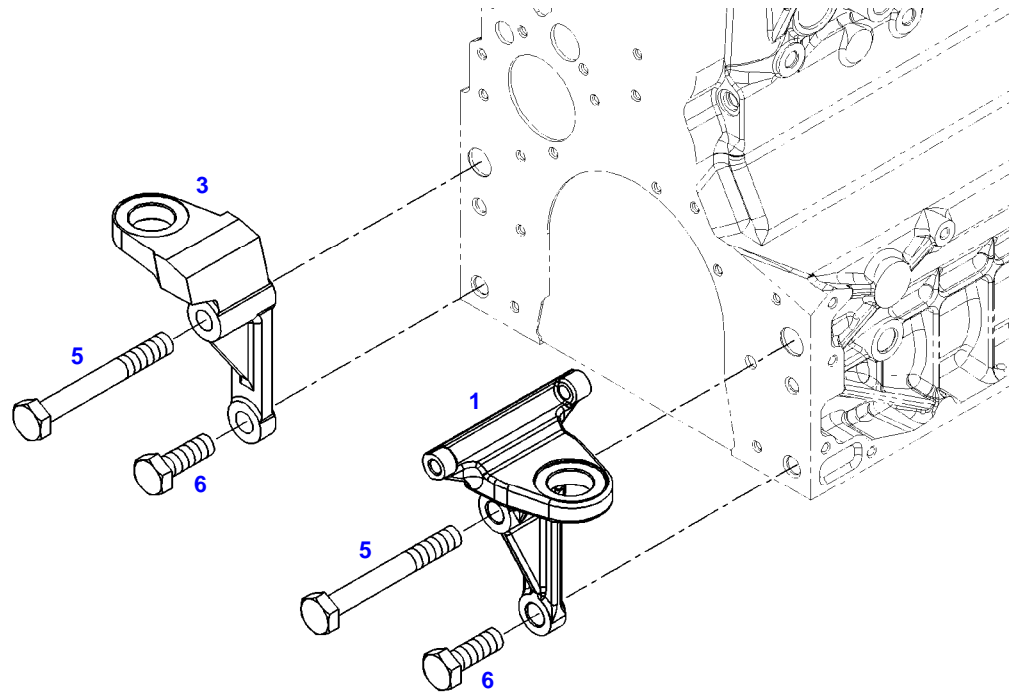

FENDT 724 SCR (737/00101-99999)
38791

038791

Item	Part Number	Qty	Description Comments	Technical Specification
1	72442925	1	ENGINE SUSPENSION LEFT	
3	72423955	1	ENGINE SUSPENSION RIGHT	
5	72374294	2	HEXAGONAL HEAD BOLT	DIN 931-M16X85 GWA-10.9
6	72418408	2	HEXAGONAL HEAD BOLT	DIN 933 M16X40 GWA-10.9