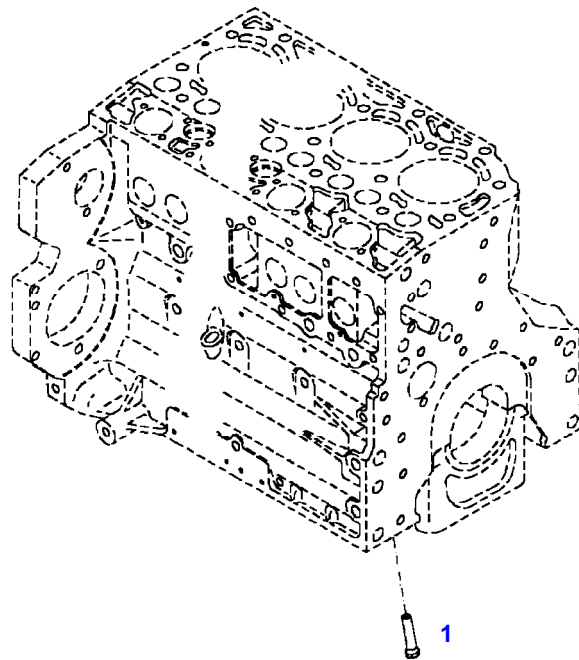

F061603

Item	Part Number	Qty	Description Comments	Technical Specification
			FROM ENGINE S/N 12299951	
	72649937	1	ENGINE FROM MACHINE S/N WAM743XXX00F09001	TCD6.1L6
1	72627713	1	CRANKCASE	
2	72416467	14	HEXAGONAL HEAD BOLT	
3	72344342	14	ADAPTER BUSH	
4	72628299	1	DISCHARGE VALVE	
5	72439867	3	SEALING WASHER	DIN7603-14X18-CU-VERZ
6	72439874	1	SEALING WASHER	
7	72455559	1	PLUG SCREW	
8	72429347	1	SCREW	M14X1,5
9	72431135	1	LOCKING PLUG	
10	ACP0152940	6	FEMALE BEARING	
11	ACP0152930	1	FEMALE BEARING	
12	72325325	9	CORE HOLE PLUG	
13	72325326	6	CORE HOLE PLUG	
14	72315799	3	PLUG	DIN 7604 AM14X1,5-A3L
15	72315438	1	PLUG SCREW	DIN 908 M14X1,5-ST
17			NOT AVAILABLE IN SINGLE PARTS	
185	72416485	1	SAFE.LOCK AGENT	

<https://www.ebooklibonline.com>

Hello dear friend!

Thank you very much for reading.

Enter the link into your browser.

The full manual is available for immediate download.

<https://www.ebooklibonline.com>

Item	Part Number	Qty	Description Comments	Technical Specification
BLANKING PARTS				
1	72627515	1	CORE HOLE PLUG UP TO ENGINE NUMBER 11981720	
	72628071	1	CAP COVER FROM ENGINE S/N 11981721	
2	72315088	2	SEALING WASHER	DIN 7603 A10X13,5-CU
3	72323677	2	PLUG	
4	72631860	2	THREADED PIN UP TO ENGINE S/N 12473740	
	72657969	2	PLUG SCREW STARTING FROM ENGINE SERIAL NUMBER 12473741	
185	72325403	1	SAFE.LOCK AGENT UP TO ENGINE NUMBER 11981720	
	72493900	1	INSTALLATION AIDS FROM ENGINE S/N 11981721	

185

Fendt

FENDT 724 S4 (743/00101-06000) (WAM743XXX00F06001-99999)

F743000

CRANKCASE

Page01-0009

Item	Part Number	Qty	Description Comments
			LOCKING PLUG
1	72325326	1	CORE HOLE PLUG UP TO ENGINE NUMBER 11981720
	72628072	1	CAP COVER FROM ENGINE S/N 11981721
185	72325403	1	SAFE.LOCK AGENT UP TO ENGINE NUMBER 11981720
	72493900	1	INSTALLATION AIDS FROM ENGINE S/N 11981721