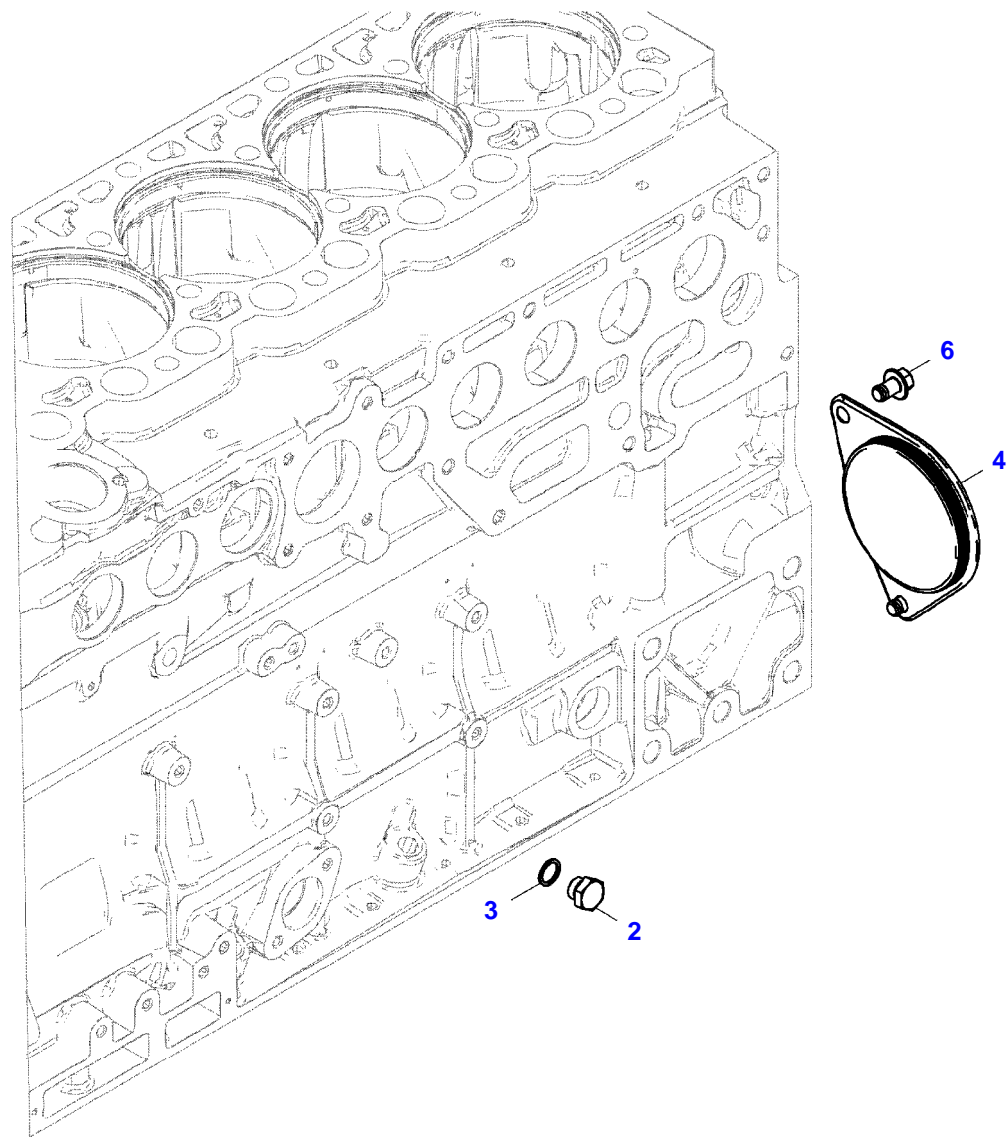

25548786-M-1

Fendt

FENDT 724 S4 (743/00101-06000) (WAM743XXX00F06001-99999)

F743000

CRANKCASE

Page01-0011

Item	Part Number	Qty	Description Comments	Technical Specification
			BLANKING PARTS FROM ENGINE S/N 12163344	
2	72631866	1	PLUG SCREW NOT NEEDED WITH AIR BRAKE	
3	72439867	1	SEALING WASHER NOT NEEDED WITH AIR BRAKE	DIN7603-14X18-CU-VERZ
4	72657732	1	COVER NOT NEEDED WITH AIR BRAKE	
6	72657640	2	HEXAGONAL HEAD BOLT	M10X16