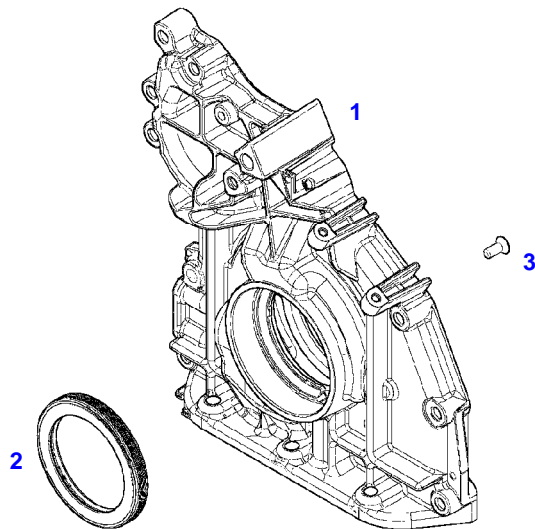

051219

Item	Part Number	Qty	Description Comments	Technical Specification
1	72423991	4	ENGINE MOUNT	
2	72318110	4	DISC	
3	72315563	3	HEXAGONAL HEAD BOLT	DIN 931 M12X80-8.8A3L
5	72614203	1	SCREW	DIN 939 M12X70-8.8 A3L
6	72313276	1	NUT	DIN 934 M12-8A3L

F060828

CRANKCASE BREATHER

Item	Part Number	Qty	Description Comments	Technical Specification
4	72325453	1	HEXAGONAL HEAD BOLT	
5	72455795	1	SEAL	
6	72437250	1	BREATHER ><5	
7	72325293	2	HEXAGONAL HEAD BOLT M8X30	M8X30
8	72615422	1	OIL RETURN LINE ><9-13	
9	72439873	2	SEALING WASHER	
10	72323517	1	BANJO BOLT	
11	72425772	2	PIPE CLAMP	
12	72479423	1	RUBBER HOSE	
13	72416001	2	RETAINING STRAP	
14	72439874	1	SEALING WASHER	
15	72425770	1	LOCK VALVE	
16	72325457	1	HEXAGONAL HEAD BOLT M8X40	
18	72479013	2	HOSE CLIP	

051217

Item	Part Number	Qty	Description Comments	Technical Specification
BREATHER TUBE				
1	72648984	1	HOSE	
2	72311167	3	HOSE CLIP	
4	72488959	1	CLIP	SCHLAUCH POM
6	72455520	1	ADAPTER	
7	72455795	1	SEAL	
8	72648983	1	HOSE	
9	72437633	1	CONNECTING FLANGE	
10	72613957	1	BRACKET	
12	72613956	1	BRACKET	
15	72315665	1	HEXAGONAL HEAD BOLT	DIN 933 M8X45-8.8A3L
16	72315650	1	HEXAGONAL HEAD BOLT	DIN 933 M8 X 20-8.8A3L
17	72315053	8	SPLIT WASHER	FWN 65208-8-A3L
18	72315642	4	HEXAGONAL HEAD BOLT	DIN 933 M8 X 16-8.8A3L
20	72315478	2	SOCKET HEAD BOLT	DIN 912 M8X35-8.8