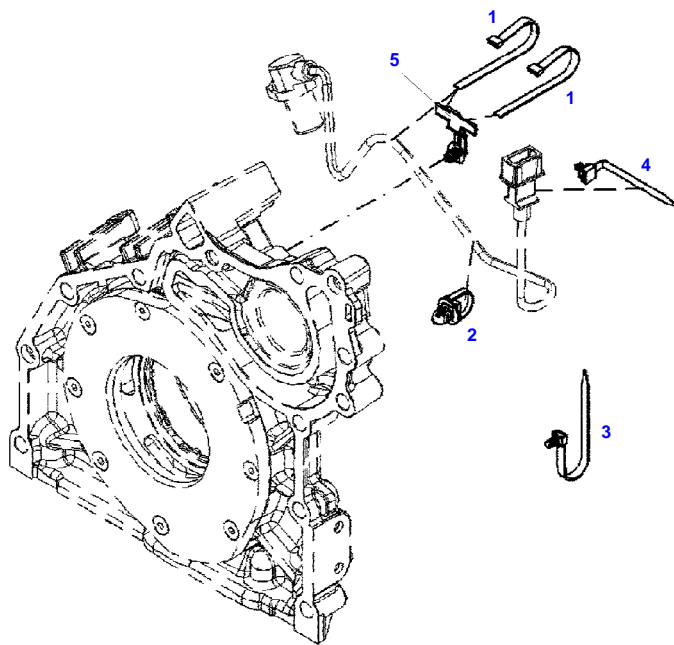

041243

Fendt

FENDT 724 S4 (743/00101-06000) (WAM743XXX00F06001-99999)

F743000

FRONT COVER

Page01-0020

Item	Part Number	Qty	Description Comments	Technical Specification
FASTENINGS				
1	72605244	12	HEXAGONAL HEAD BOLT M8X35	M8X35
2	72486511	1	SEAL	
3	72325352	1	TENSIONER BUSHING	

041001

Item	Part Number	Qty	Description Comments	Technical Specification
			ENGINE SPEED EDC	
1	72436834	2	HEXAGONAL HEAD BOLT M6X30	
2	72416001	3	RETAINING STRAP	
3	72315460	1	SOCKET HEAD BOLT	DIN 912 M6X16-8.8
4	72436872	1	TRANSMITTER ENGINE SPEED EDC	
5	72494073	1	RETAINER	
6	72455561	2	RETAINING STRAP	