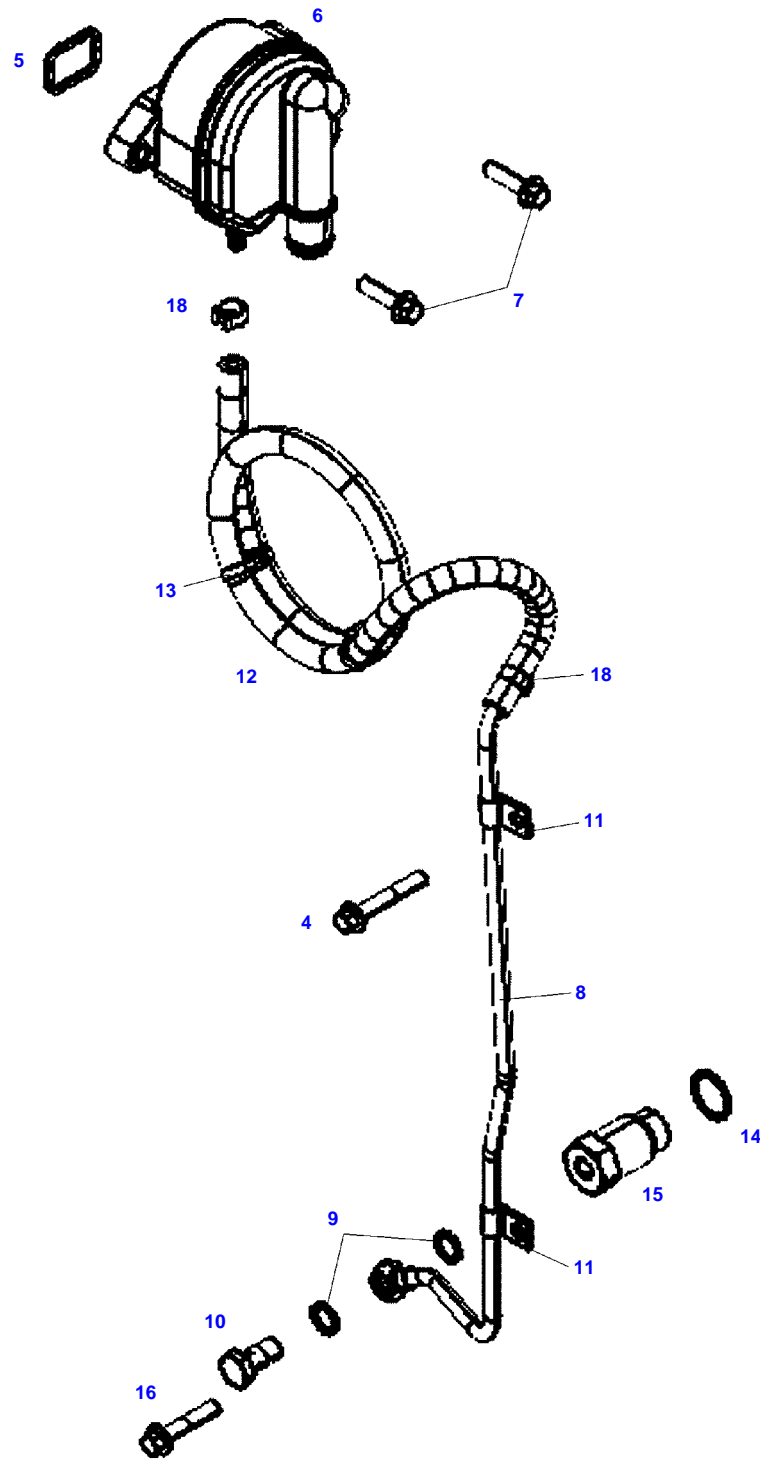

F060828

CRANKCASE BREATHER

Item	Part Number	Qty	Description Comments	Technical Specification
4	72325453	1	HEXAGONAL HEAD BOLT	
5	72455795	1	SEAL	
6	72437250	1	BREATHER ><5	
7	72325293	2	HEXAGONAL HEAD BOLT M8X30	M8X30
8	72615422	1	OIL RETURN LINE ><9-13	
9	72439873	2	SEALING WASHER	
10	72323517	1	BANJO BOLT	
11	72425772	2	PIPE CLAMP	
12	72479423	1	RUBBER HOSE	
13	72416001	2	RETAINING STRAP	
14	72439874	1	SEALING WASHER	
15	72425770	1	LOCK VALVE	
16	72325457	1	HEXAGONAL HEAD BOLT M8X40	
18	72479013	2	HOSE CLIP