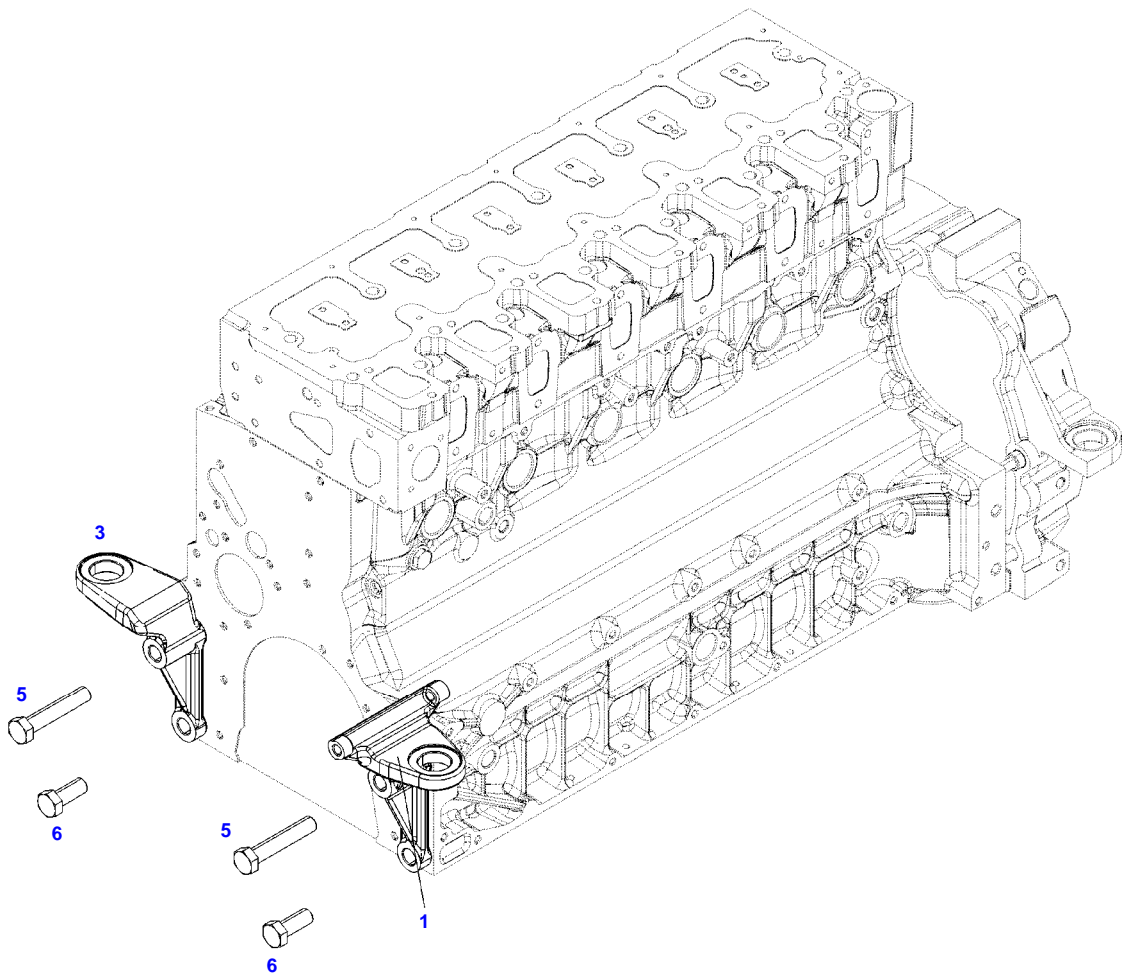

051220

Fendt

FENDT 724 S4 (743/00101-06000) (WAM743XXX00F06001-99999)

F743000

ENGINE MOUNTINGS

Page01-0013

Item	Part Number	Qty	Description Comments	Technical Specification
1	72600590	1	ENGINE SUSPENSION	LI
3	72613694	1	ENGINE SUSPENSION	R
5	72374294	2	HEXAGONAL HEAD BOLT	DIN 931-M16X85 GWA-10.9
6	72418408	2	HEXAGONAL HEAD BOLT	DIN 933 M16X40 GWA-10.9