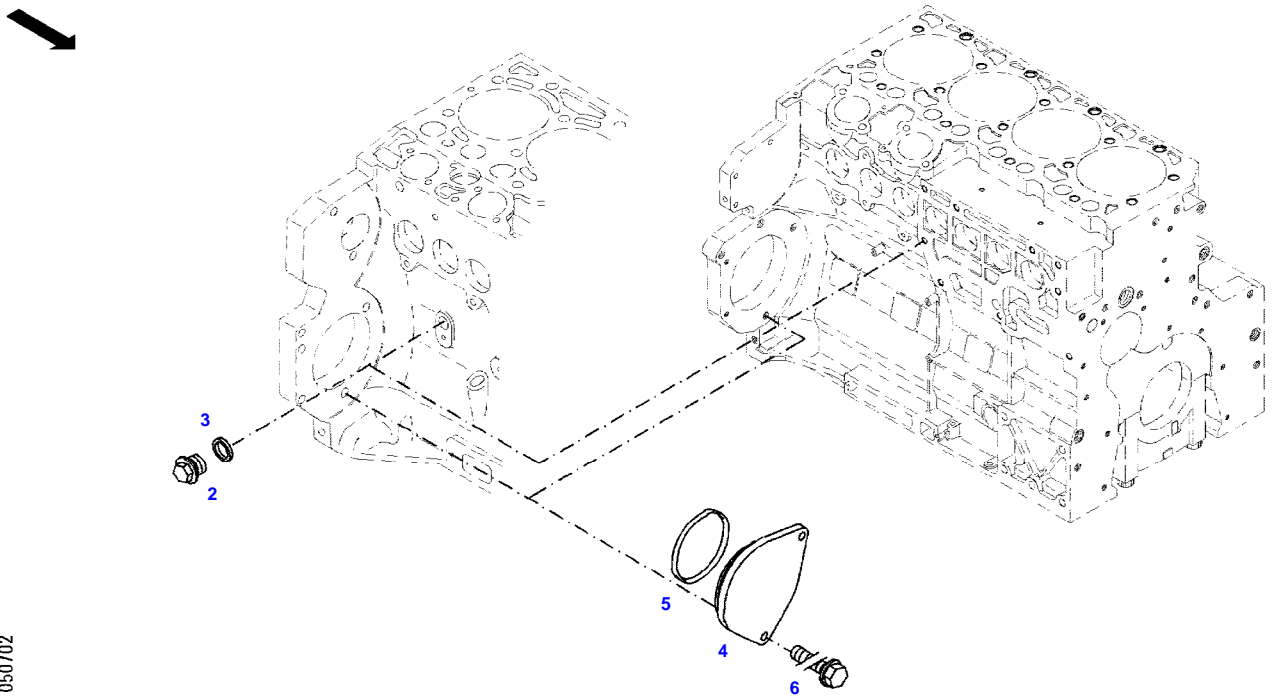

185

Fendt

FENDT 724 S4 (743/00101-06000) (WAM743XXX00F06001-99999)

F743000

CRANKCASE

Page01-0009

Item	Part Number	Qty	Description Comments
			LOCKING PLUG
1	72325326	1	CORE HOLE PLUG UP TO ENGINE NUMBER 11981720
	72628072	1	CAP COVER FROM ENGINE S/N 11981721
185	72325403	1	SAFE.LOCK AGENT UP TO ENGINE NUMBER 11981720
	72493900	1	INSTALLATION AIDS FROM ENGINE S/N 11981721