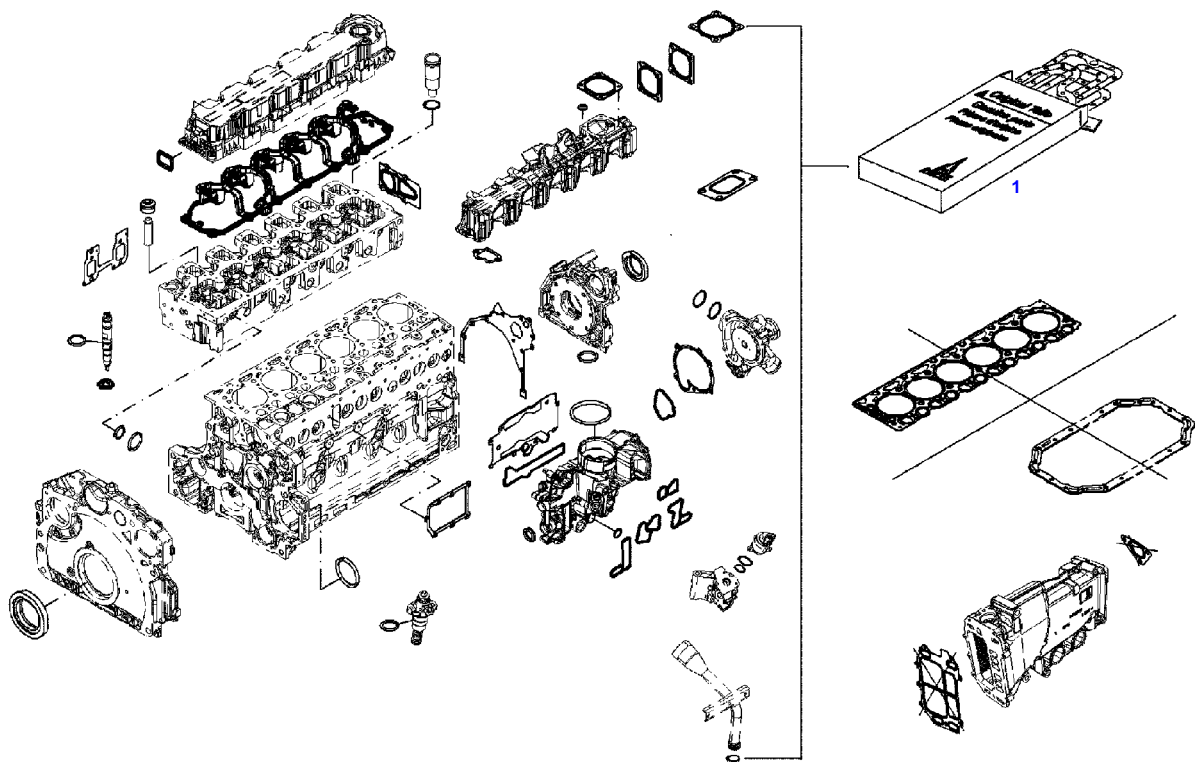

Fendt

FENDT 724 S4 (743/00101-06000) (WAM743XXX00F06001-99999)

F743000

CRANKCASE

Page01-0011

Item	Part Number	Qty	Description Comments	Technical Specification
			BLANKING PARTS FROM ENGINE S/N 12163344	
2	72631866	1	PLUG SCREW NOT NEEDED WITH AIR BRAKE	
3	72439867	1	SEALING WASHER NOT NEEDED WITH AIR BRAKE	DIN7603-14X18-CU-VERZ
4	72657732	1	COVER NOT NEEDED WITH AIR BRAKE	
6	72657640	2	HEXAGONAL HEAD BOLT	M10X16

051161