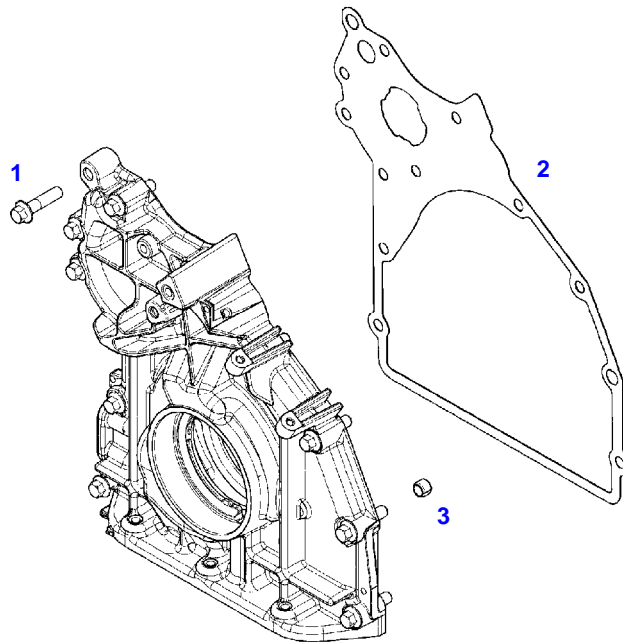

041243

Fendt

FENDT 724 S4 (743/00101-06000) (WAM743XXX00F06001-99999)

F743000

FRONT COVER

Page01-0020

Item	Part Number	Qty	Description Comments	Technical Specification
FASTENINGS				
1	72605244	12	HEXAGONAL HEAD BOLT M8X35	M8X35
2	72486511	1	SEAL	
3	72325352	1	TENSIONER BUSHING