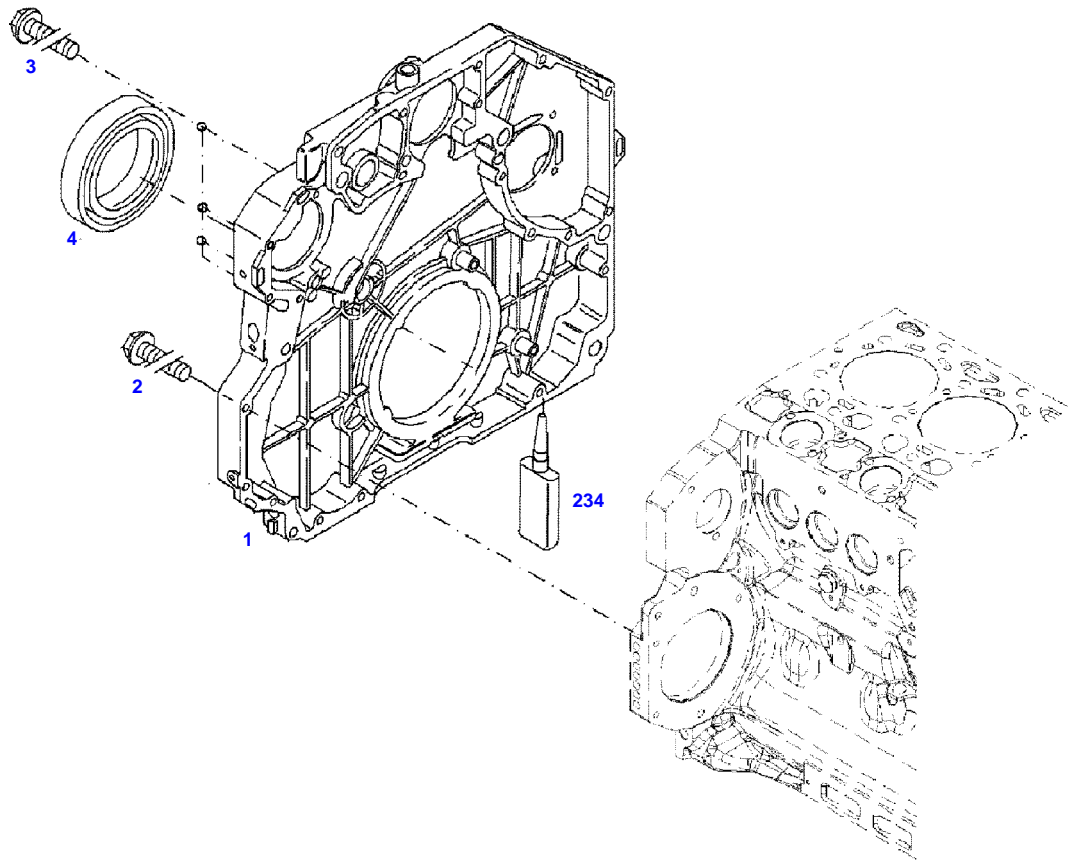

F060471

Fendt

FENDT 724 S4 (743/00101-06000) (WAM743XXX00F06001-99999)

F743000

GEARCASE

Page01-0023

Item	Part Number	Qty	Description Comments	Technical Specification
1	72615423	1	WHEEL BOX UP TO ENGINE S/N 12081542	
	72631855	1	WHEEL BOX UP TO ENGINE S/N 12081543	
2	72605244	12	HEXAGONAL HEAD BOLT M8X35	M8X35
3	72325388	4	HEXAGONAL HEAD BOLT M8X45	M8X45
4	72479495	1	SHAFT SEAL	
234	72626246	1	SEALING COMPOUND