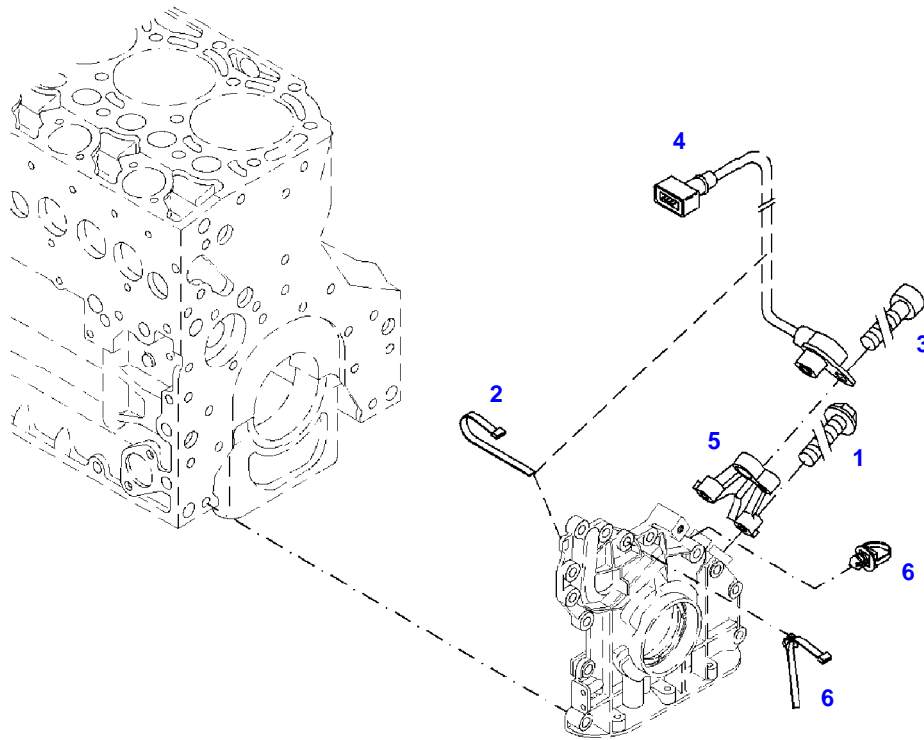

041001

Item	Part Number	Qty	Description Comments	Technical Specification
			ENGINE SPEED EDC	
1	72436834	2	HEXAGONAL HEAD BOLT M6X30	
2	72416001	3	RETAINING STRAP	
3	72315460	1	SOCKET HEAD BOLT	DIN 912 M6X16-8.8
4	72436872	1	TRANSMITTER ENGINE SPEED EDC	
5	72494073	1	RETAINER	
6	72455561	2	RETAINING STRAP	