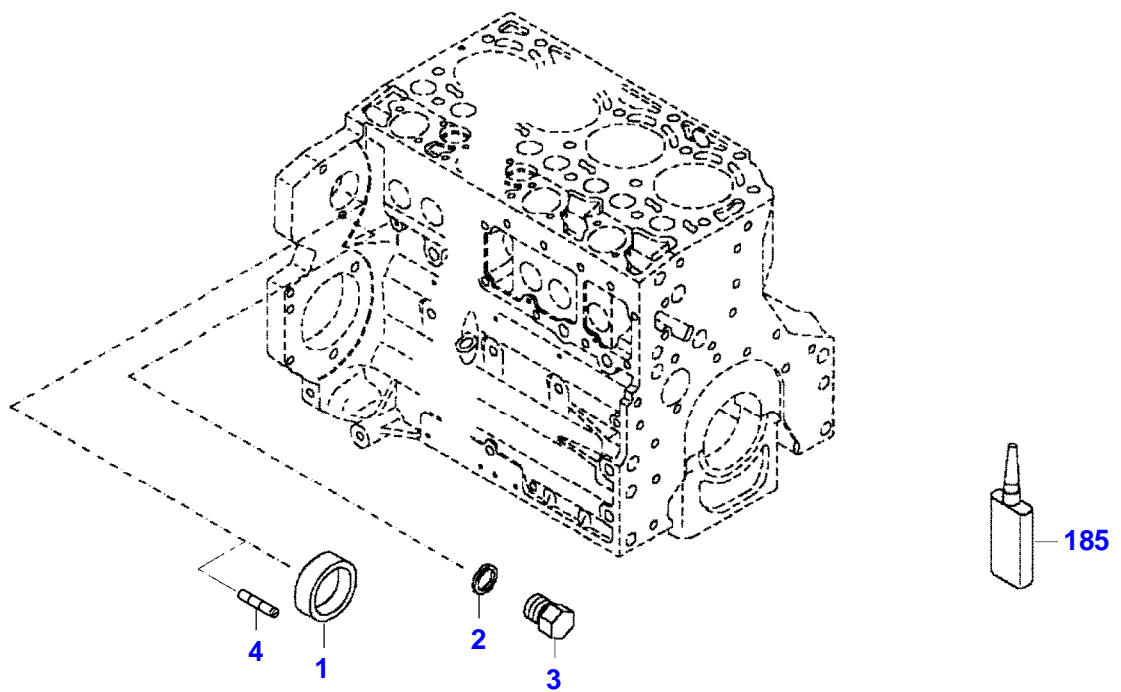

F061603

Item	Part Number	Qty	Description Comments	Technical Specification
			FROM ENGINE S/N 12299951	
	72649937	1	ENGINE FROM MACHINE S/N WAM743XXX00F09001	TCD6.1L6
1	72627713	1	CRANKCASE	
2	72416467	14	HEXAGONAL HEAD BOLT	
3	72344342	14	ADAPTER BUSH	
4	72628299	1	DISCHARGE VALVE	
5	72439867	3	SEALING WASHER	DIN7603-14X18-CU-VERZ
6	72439874	1	SEALING WASHER	
7	72455559	1	PLUG SCREW	
8	72429347	1	SCREW	M14X1,5
9	72431135	1	LOCKING PLUG	
10	ACP0152940	6	FEMALE BEARING	
11	ACP0152930	1	FEMALE BEARING	
12	72325325	9	CORE HOLE PLUG	
13	72325326	6	CORE HOLE PLUG	
14	72315799	3	PLUG	DIN 7604 AM14X1,5-A3L
15	72315438	1	PLUG SCREW	DIN 908 M14X1,5-ST
17			NOT AVAILABLE IN SINGLE PARTS	
185	72416485	1	SAFE.LOCK AGENT	

<https://www.ebooklibonline.com>

Hello dear friend!

Thank you very much for reading.

Enter the link into your browser.

The full manual is available for immediate download.

<https://www.ebooklibonline.com>

Item	Part Number	Qty	Description Comments	Technical Specification
BLANKING PARTS				
1	72627515	1	CORE HOLE PLUG UP TO ENGINE NUMBER 11981720	
	72628071	1	CAP COVER FROM ENGINE S/N 11981721	
2	72315088	2	SEALING WASHER	DIN 7603 A10X13,5-CU
3	72323677	2	PLUG	
4	72631860	2	THREADED PIN UP TO ENGINE S/N 12473740	
	72657969	2	PLUG SCREW STARTING FROM ENGINE SERIAL NUMBER 12473741	
185	72325403	1	SAFE.LOCK AGENT UP TO ENGINE NUMBER 11981720	
	72493900	1	INSTALLATION AIDS FROM ENGINE S/N 11981721	