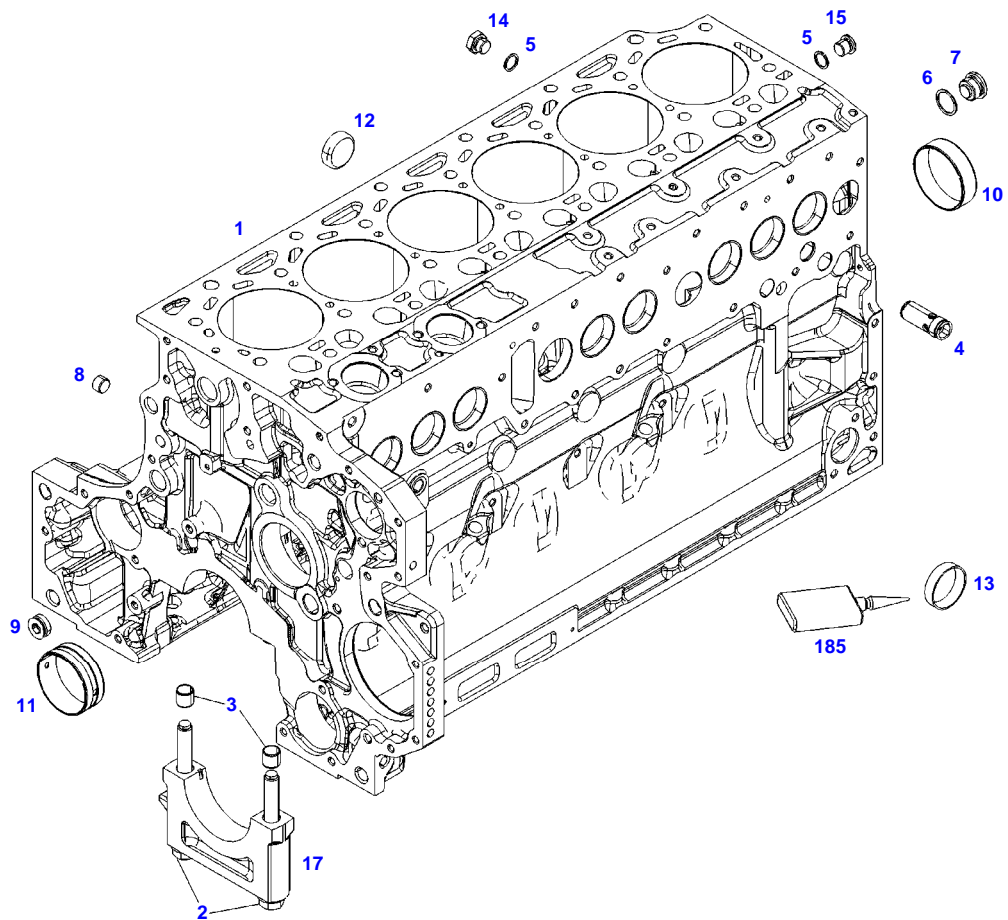

Page Number	Page Title	Page Reference
01-000-TOC	ENGINE, FUEL AND EXHAUST SYSTEM	01-000-TOC
02-000-TOC	AXLES	02-000-TOC
03-000-TOC	STEERING SYSTEM	03-000-TOC
04-000-TOC	DRIVE TRAIN SYSTEM	04-000-TOC
05-000-TOC	COMPRESSED AIR SYSTEM	05-000-TOC
06-000-TOC	HYDRAULIC SYSTEM	06-000-TOC
07-000-TOC	ELECTRICAL SYSTEM	07-000-TOC
08-000-TOC	CAB	08-000-TOC
09-000-TOC	AIR CONDITIONING AND HEATING SYSTEM	09-000-TOC
10-000-TOC	CHASSIS	10-000-TOC
11-000-TOC	WHEELS	11-000-TOC
12-000-TOC	IMPLEMENT LIFT SYSTEM FRONT	12-000-TOC
13-000-TOC	IMPLEMENT LIFT SYSTEM REAR	13-000-TOC
14-000-TOC	LINKAGE	14-000-TOC
15-000-TOC	FRONT/REAR LOADERS	15-000-TOC
16-000-TOC	PRECISION FARMING SYSTEMS	16-000-TOC
17-000-TOC	ACCESSORIES	17-000-TOC

F061603

Item	Part Number	Qty	Description Comments	Technical Specification
			FROM ENGINE S/N 12299951	
	72649937	1	ENGINE FROM MACHINE S/N WAM743XXX00F09001	TCD6.1L6
1	72627713	1	CRANKCASE	
2	72416467	14	HEXAGONAL HEAD BOLT	
3	72344342	14	ADAPTER BUSH	
4	72628299	1	DISCHARGE VALVE	
5	72439867	3	SEALING WASHER	DIN7603-14X18-CU-VERZ
6	72439874	1	SEALING WASHER	
7	72455559	1	PLUG SCREW	
8	72429347	1	SCREW	M14X1,5
9	72431135	1	LOCKING PLUG	
10	ACP0152940	6	FEMALE BEARING	
11	ACP0152930	1	FEMALE BEARING	
12	72325325	9	CORE HOLE PLUG	
13	72325326	6	CORE HOLE PLUG	
14	72315799	3	PLUG	DIN 7604 AM14X1,5-A3L
15	72315438	1	PLUG SCREW	DIN 908 M14X1,5-ST
17			NOT AVAILABLE IN SINGLE PARTS	
185	72416485	1	SAFE.LOCK AGENT	