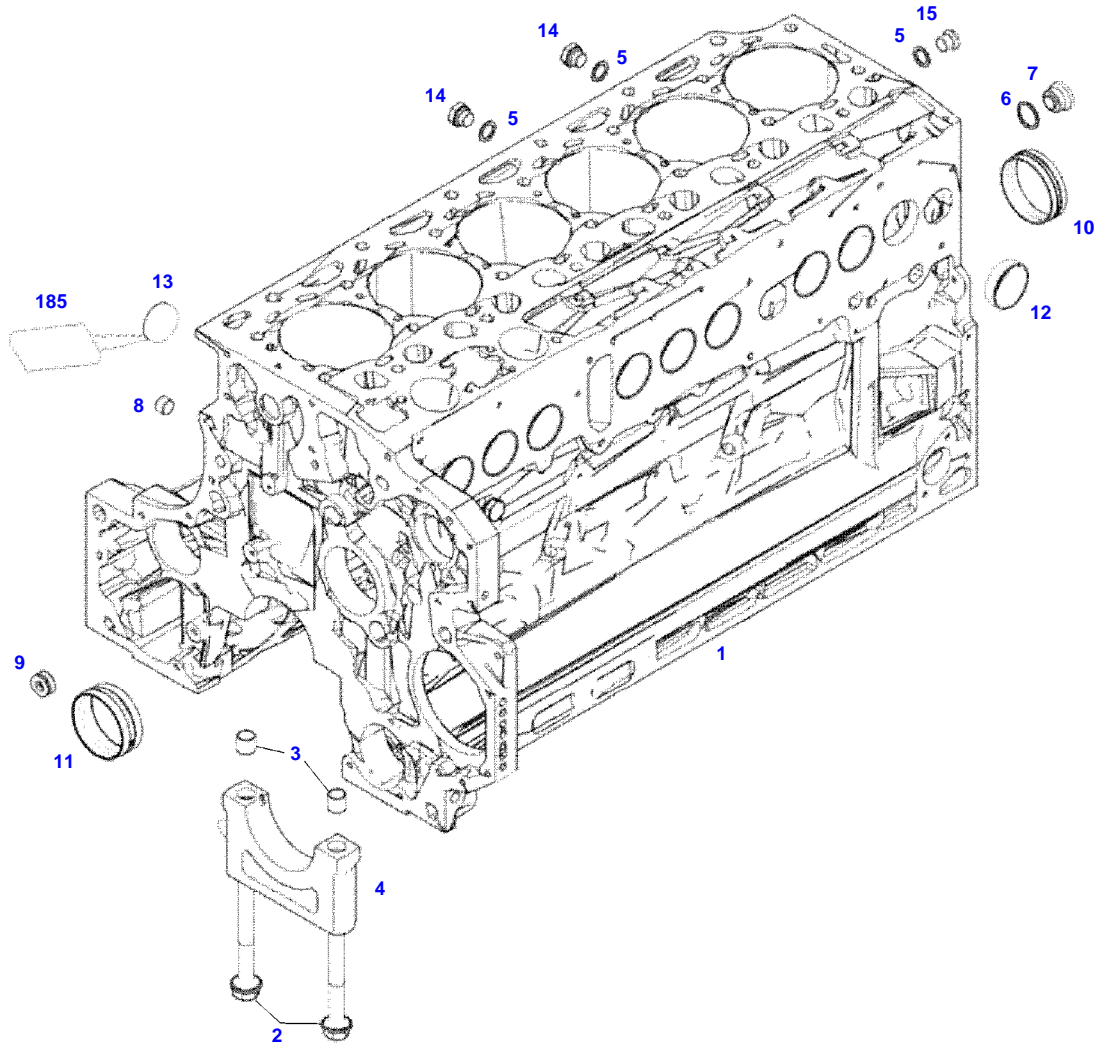

TABLE OF CONTENT

Page Number	Page Title	Page Reference
01-000-TOC	ENGINE, FUEL AND EXHAUST SYSTEM	01-000-TOC
02-000-TOC	AXLES	02-000-TOC
03-000-TOC	STEERING SYSTEM	03-000-TOC
04-000-TOC	DRIVE TRAIN SYSTEM	04-000-TOC
05-000-TOC	COMPRESSED AIR SYSTEM	05-000-TOC
06-000-TOC	HYDRAULIC SYSTEM	06-000-TOC
07-000-TOC	ELECTRICAL SYSTEM	07-000-TOC
08-000-TOC	CAB	08-000-TOC
09-000-TOC	AIR CONDITIONING AND HEATING SYSTEM	09-000-TOC
10-000-TOC	CHASSIS	10-000-TOC
11-000-TOC	WHEELS	11-000-TOC
12-000-TOC	IMPLEMENT LIFT SYSTEM FRONT	12-000-TOC
13-000-TOC	IMPLEMENT LIFT SYSTEM REAR	13-000-TOC
14-000-TOC	FRONT/REAR LOADERS	14-000-TOC
15-000-TOC	PRECISION FARMING SYSTEMS	15-000-TOC
16-000-TOC	ACCESSORIES	16-000-TOC

FENDT 724NA SCR (737/00101-99999)
F061411

F061411

Item	Part Number	Qty	Description Comments	Technical Specification
			ENGINE NUMBER <-- 11718230	
	72605683	1	ENGINE --> 737/3686	TCD6.1L6
	72608987	1	REMANUFACTURED SHORT BLOCK ENGINE --> 737/3686	
	72609281	1	ENGINE <-- 737/3687 --> 737/4093	TCD6.1L6
	72610100	1	ENGINE FLEXI ENGINE <-- 737/4094	TCD6.1L6
1	72616644	1	CRANKCASE	
2	72416467	14	HEXAGONAL HEAD BOLT	
3	72344342	14	ADAPTER BUSH	
4			NOT AVAILABLE IN SINGLE PARTS	
5	72456134	3	SEALING WASHER	DIN 7603 D14X20-CU-VERZINNT
6	72439874	1	SEALING WASHER	
7	72455559	1	PLUG SCREW	
8	72429347	2	SCREW M14X1,5	M14X1,5
9	72431135	1	LOCKING PLUG	
10	ACP0152940	6	FEMALE BEARING	
11	ACP0152930	1	FEMALE BEARING	
12	72325325	9	CORE HOLE PLUG	
13	72325326	6	CORE HOLE PLUG	
14	72315799	3	PLUG	DIN 7604 AM14X1,5-A3L
15	72315438	1	PLUG SCREW	DIN 908 M14X1,5-ST
185	72381391	1	THREADLOCKER	LOCTITE 243 10ML