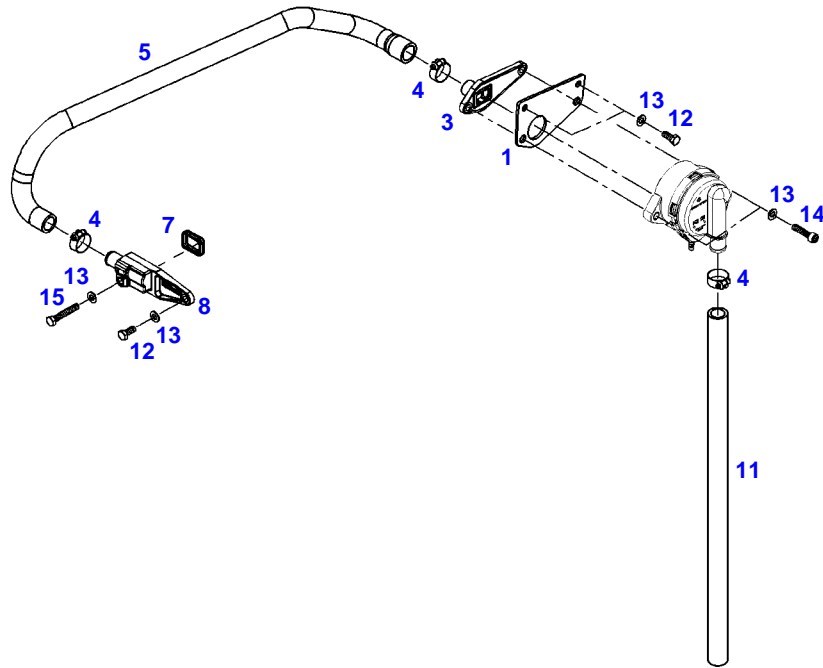

FENDT 724NA SCR (737/00101-99999)
35317

035317

Fendt

FENDT 724NA SCR (737/00101-99999)

F737105

TRANSMITTER

Page01-0013

Item	Part Number	Qty	Description Comments	Technical Specification
			ENGINE SPEED FASTENINGS	
1	72315460	1	SOCKET HEAD BOLT	DIN 912 M6X16-8.8

FENDT 724NA SCR (737/00101-99999)
41345

041345

Item	Part Number	Qty	Description Comments	Technical Specification
4	72325453	1	HEXAGONAL HEAD BOLT M8X50	
5	72455795	1	SEAL	
6	72437250	1	BREATHER ><5	
7	72325293	2	HEXAGONAL HEAD BOLT M8X30	M8X30
8	72494112	1	OIL RETURN LINE ><9-13,17	
9	72439873	2	SEALING WASHER	
10	72323517	1	BANJO BOLT	
11	72425772	2	PIPE CLAMP	
12	72494114	1	RUBBER HOSE	
13	72479013	1	HOSE CLIP	
14	72439874	1	SEALING WASHER	
15	72425770	1	LOCK VALVE	
16	72325457	1	HEXAGONAL HEAD BOLT M8X40	
17	72416001	2	RETAINING STRAP	
18	72479013	1	HOSE CLIP	

FENDT 724NA SCR (737/00101-99999)
38786

038786

Item	Part Number	Qty	Description Comments	Technical Specification
BREATHER TUBE				
1	72442930	1	RETAINER	
3	72437633	1	CONNECTING FLANGE	
4	72311167	3	HOSE CLIP	
5	72442926	1	HOSE	
7	72455795	1	SEAL	
8	72455520	1	ADAPTER	
11	72495711	1	HOSE	
12	72315650	3	HEXAGONAL HEAD BOLT	DIN 933 M8 X 20-8.8A3L
13	72311788	6	DISC	DIN 125-8,4-ST.A3L
14	72315478	2	SOCKET HEAD BOLT	DIN 912 M8X35-8.8
15	72315668	1	HEXAGONAL HEAD BOLT	DIN 933 M8X50-8.8A3L