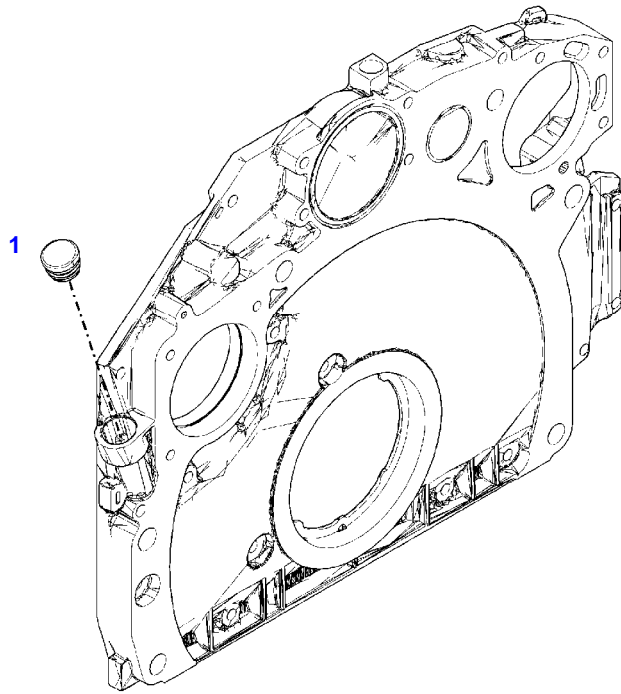

FENDT 724NA SCR (737/00101-99999)
41407

041407