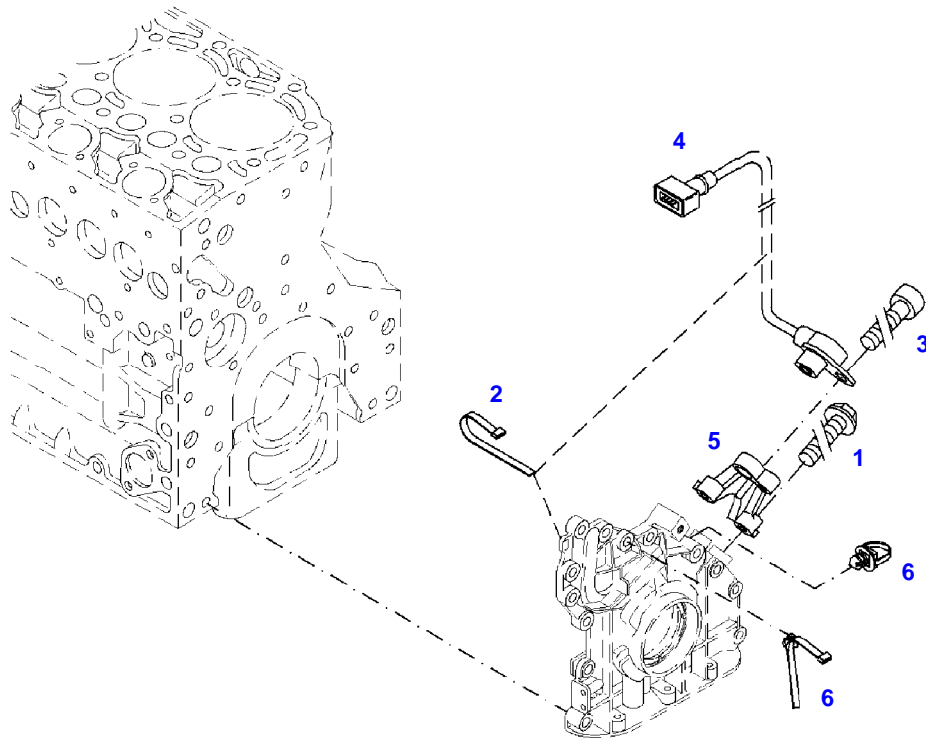

FENDT 724NA SCR (737/00101-99999)
41001

041001

Item	Part Number	Qty	Description Comments	Technical Specification
			ENGINE SPEED EDC	
1	72436834	2	HEXAGONAL HEAD BOLT M6X30	
2	72416001	3	RETAINING STRAP	
3	72315460	1	SOCKET HEAD BOLT	DIN 912 M6X16-8.8
4	72436872	1	TRANSMITTER ENGINE SPEED EDC	
5	72494073	1	RETAINER	
6	72455561	2	RETAINING STRAP