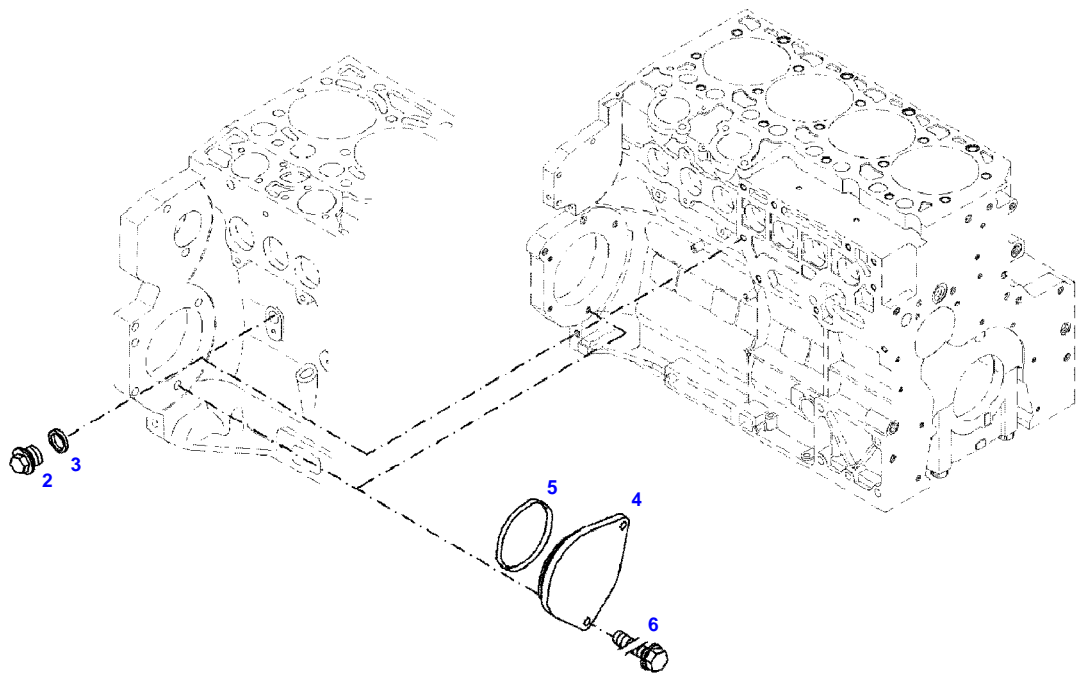

FENDT 724NA SCR (737/00101-99999)
F51577

051577

Item	Part Number	Qty	Description Comments	Technical Specification
BLANKING PARTS				
2	72315799	1	PLUG NOT NEEDED WITH AIR BRAKE	DIN 7604 AM14X1,5-A3L
3	72315094	1	SEALING WASHER NOT NEEDED WITH AIR BRAKE	DIN 7603 A14X18-CU
4	72431648	1	COVER NOT NEEDED WITH AIR BRAKE	
5	72416472	1	SEAL 96X4MM NOT NEEDED WITH AIR BRAKE	
6	72438057	2	HEXAGONAL HEAD BOLT NOT NEEDED WITH AIR BRAKE	M10X20