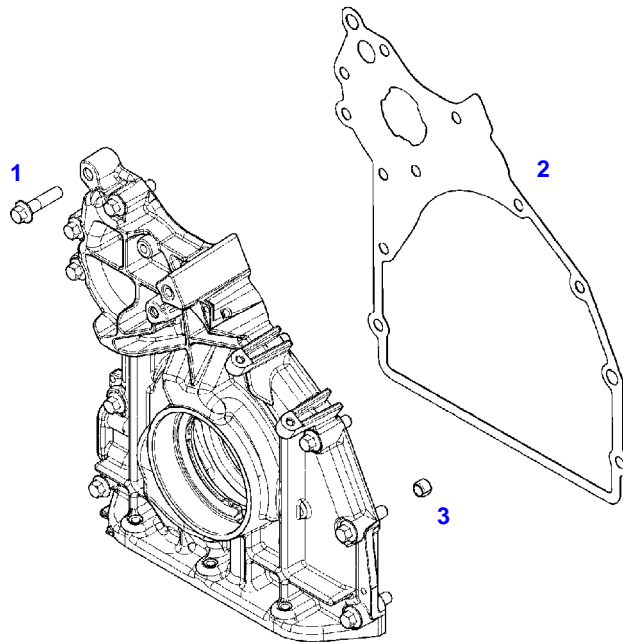

FENDT 724NA SCR (737/00101-99999)
41243

041243

Fendt

FENDT 724NA SCR (737/00101-99999)

F737105

FRONT COVER

Page01-0017

Item	Part Number	Qty	Description Comments	Technical Specification
FASTENINGS				
1	72605244	12	HEXAGONAL HEAD BOLT M8X35	M8X35
2	72486511	1	SEAL	
3	72325352	1	TENSIONER BUSHING