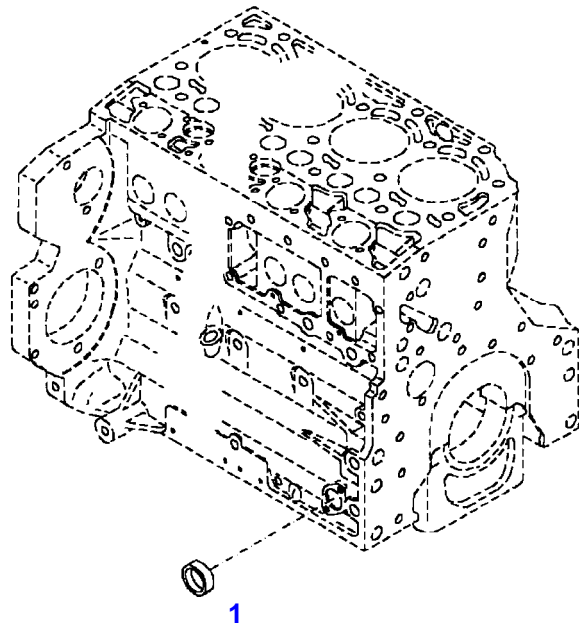

FENDT 724NA SCR (737/00101-99999)
40194

040194

Fendt

FENDT 724NA SCR (737/00101-99999)

F737105

CRANKCASE

Page01-0007

Item	Part Number	Qty	Description Comments
			LOCKING PLUG
1	72325326	1	CORE HOLE PLUG
185	72325403	1	SAFE.LOCK AGENT