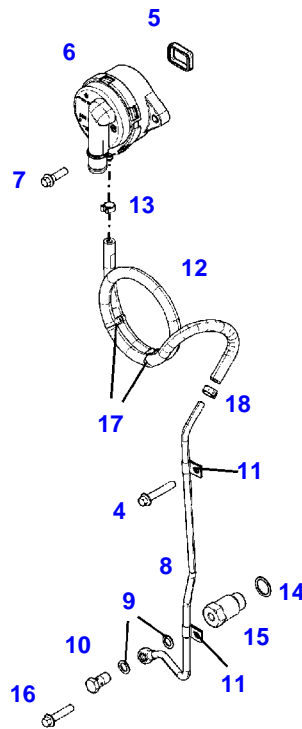

FENDT 724NA SCR (737/00101-99999)
F061411

F061411

Item	Part Number	Qty	Description Comments	Technical Specification
			ENGINE NUMBER <-- 11718230	
	72605683	1	ENGINE --> 737/3686	TCD6.1L6
	72608987	1	REMANUFACTURED SHORT BLOCK ENGINE --> 737/3686	
	72609281	1	ENGINE <-- 737/3687 --> 737/4093	TCD6.1L6
	72610100	1	ENGINE FLEXI ENGINE <-- 737/4094	TCD6.1L6
1	72616644	1	CRANKCASE	
2	72416467	14	HEXAGONAL HEAD BOLT	
3	72344342	14	ADAPTER BUSH	
4			NOT AVAILABLE IN SINGLE PARTS	
5	72456134	3	SEALING WASHER	DIN 7603 D14X20-CU-VERZINNT
6	72439874	1	SEALING WASHER	
7	72455559	1	PLUG SCREW	
8	72429347	2	SCREW M14X1,5	M14X1,5
9	72431135	1	LOCKING PLUG	
10	ACP0152940	6	FEMALE BEARING	
11	ACP0152930	1	FEMALE BEARING	
12	72325325	9	CORE HOLE PLUG	
13	72325326	6	CORE HOLE PLUG	
14	72315799	3	PLUG	DIN 7604 AM14X1,5-A3L
15	72315438	1	PLUG SCREW	DIN 908 M14X1,5-ST
185	72381391	1	THREADLOCKER	LOCTITE 243 10ML

FENDT 724NA SCR (737/00101-99999)
41345

041345

Item	Part Number	Qty	Description Comments	Technical Specification
4	72325453	1	HEXAGONAL HEAD BOLT M8X50	
5	72455795	1	SEAL	
6	72437250	1	BREATHER ><5	
7	72325293	2	HEXAGONAL HEAD BOLT M8X30	M8X30
8	72494112	1	OIL RETURN LINE ><9-13,17	
9	72439873	2	SEALING WASHER	
10	72323517	1	BANJO BOLT	
11	72425772	2	PIPE CLAMP	
12	72494114	1	RUBBER HOSE	
13	72479013	1	HOSE CLIP	
14	72439874	1	SEALING WASHER	
15	72425770	1	LOCK VALVE	
16	72325457	1	HEXAGONAL HEAD BOLT M8X40	
17	72416001	2	RETAINING STRAP	
18	72479013	1	HOSE CLIP	

FENDT 724NA SCR (737/00101-99999)
38786

038786

Item	Part Number	Qty	Description Comments	Technical Specification
BREATHER TUBE				
1	72442930	1	RETAINER	
3	72437633	1	CONNECTING FLANGE	
4	72311167	3	HOSE CLIP	
5	72442926	1	HOSE	
7	72455795	1	SEAL	
8	72455520	1	ADAPTER	
11	72495711	1	HOSE	
12	72315650	3	HEXAGONAL HEAD BOLT	DIN 933 M8 X 20-8.8A3L
13	72311788	6	DISC	DIN 125-8,4-ST.A3L
14	72315478	2	SOCKET HEAD BOLT	DIN 912 M8X35-8.8
15	72315668	1	HEXAGONAL HEAD BOLT	DIN 933 M8X50-8.8A3L