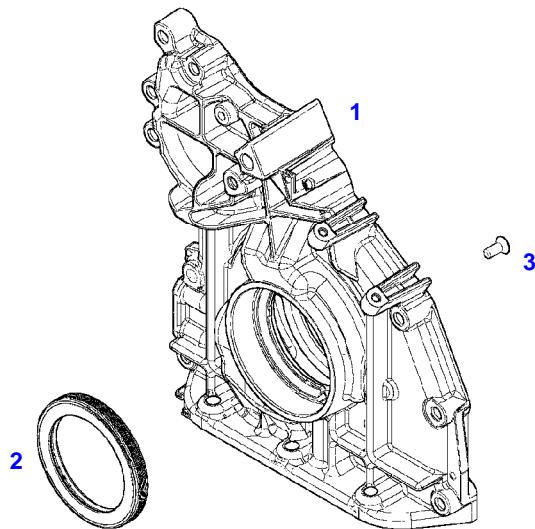

FENDT 724NA SCR (737/00101-99999)
41199

041199

Item	Part Number	Qty	Description Comments
			INTEGRATED OIL PUMP
1	72486503	1	CRANKCASE END COVER INTEGRATED OIL PUMP ><2,3
2	72479487	1	SHAFT SEAL
3	72416228	8	COUNTERSUNK CAPSCREW M6X16