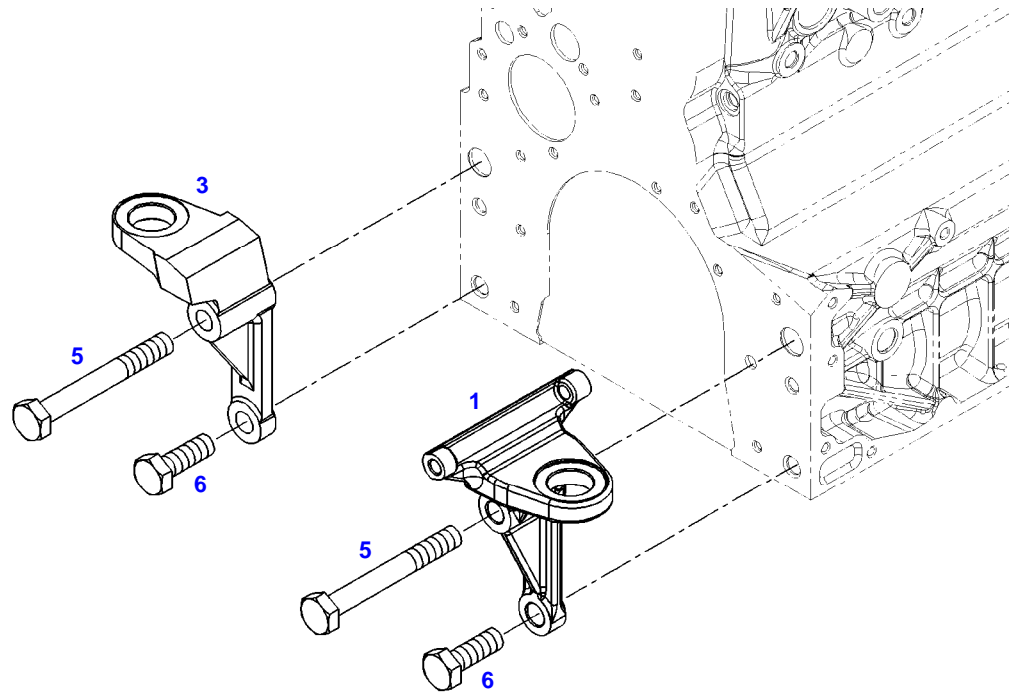

FENDT 724NA SCR (737/00101-99999)
38791

038791

Item	Part Number	Qty	Description Comments	Technical Specification
1	72442925	1	ENGINE SUSPENSION LEFT	
3	72423955	1	ENGINE SUSPENSION RIGHT	
5	72374294	2	HEXAGONAL HEAD BOLT	DIN 931-M16X85 GWA-10.9
6	72418408	2	HEXAGONAL HEAD BOLT	DIN 933 M16X40 GWA-10.9