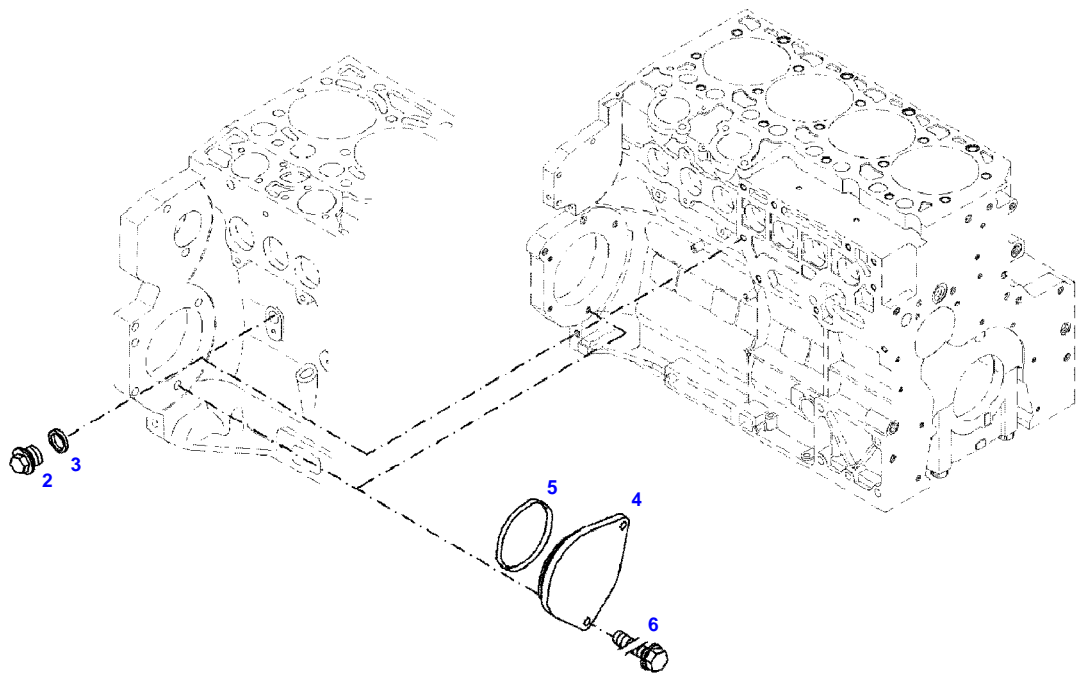

FENDT 722NA SCR (736/00101-99999)
F51577

051577

Item	Part Number	Qty	Description Comments	Technical Specification
BLANKING PARTS				
2	72315799	1	PLUG NOT NEEDED WITH AIR BRAKE	DIN 7604 AM14X1,5-A3L
3	72315094	1	SEALING WASHER NOT NEEDED WITH AIR BRAKE	DIN 7603 A14X18-CU
4	72431648	1	COVER NOT NEEDED WITH AIR BRAKE	
5	72416472	1	SEAL 96X4MM NOT NEEDED WITH AIR BRAKE	
6	72438057	2	HEXAGONAL HEAD BOLT NOT NEEDED WITH AIR BRAKE	M10X20