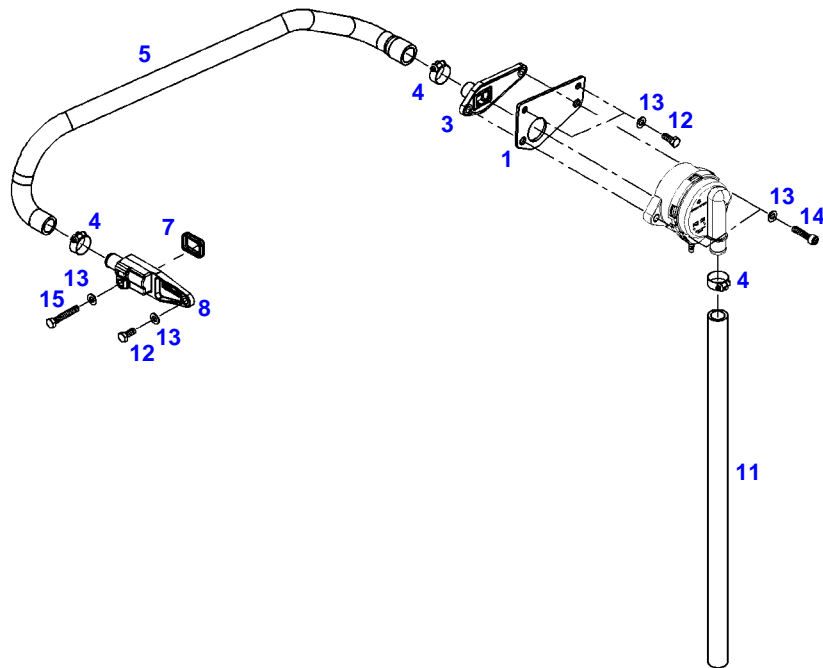

FENDT 722NA SCR (736/00101-99999)
41345

041345

Item	Part Number	Qty	Description Comments	Technical Specification
4	72325453	1	HEXAGONAL HEAD BOLT M8X50	
5	72455795	1	SEAL	
6	72437250	1	BREATHER ><5	
7	72325293	2	HEXAGONAL HEAD BOLT M8X30	M8X30
8	72494112	1	OIL RETURN LINE ><9-13,17	
9	72439873	2	SEALING WASHER	
10	72323517	1	BANJO BOLT	
11	72425772	2	PIPE CLAMP	
12	72494114	1	RUBBER HOSE	
13	72479013	1	HOSE CLIP	
14	72439874	1	SEALING WASHER	
15	72425770	1	LOCK VALVE	
16	72325457	1	HEXAGONAL HEAD BOLT M8X40	
17	72416001	2	RETAINING STRAP	
18	72479013	1	HOSE CLIP	

FENDT 722NA SCR (736/00101-99999)
38786

038786

Item	Part Number	Qty	Description Comments	Technical Specification
BREATHER TUBE				
1	72442930	1	RETAINER	
3	72437633	1	CONNECTING FLANGE	
4	72311167	3	HOSE CLIP	
5	72442926	1	HOSE	
7	72455795	1	SEAL	
8	72455520	1	ADAPTER	
11	72495711	1	HOSE	
12	72315650	3	HEXAGONAL HEAD BOLT	DIN 933 M8 X 20-8.8A3L
13	72311788	6	DISC	DIN 125-8,4-ST.A3L
14	72315478	2	SOCKET HEAD BOLT	DIN 912 M8X35-8.8
15	72315668	1	HEXAGONAL HEAD BOLT	DIN 933 M8X50-8.8A3L