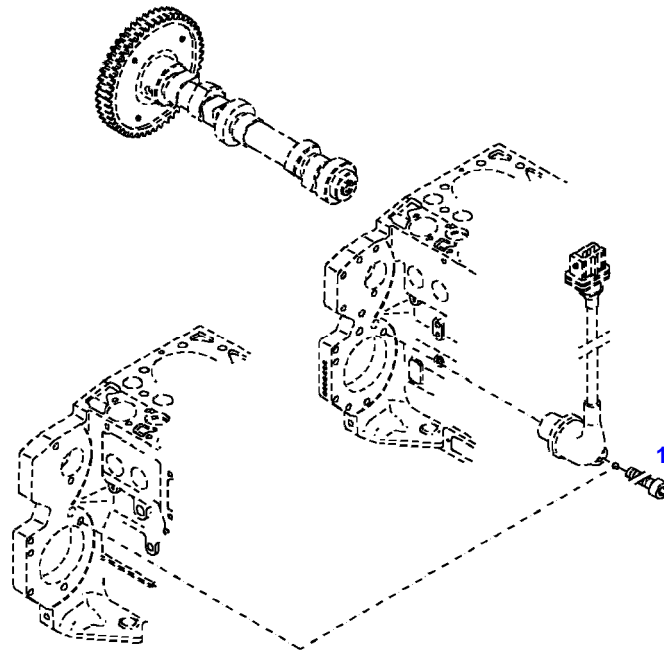

Fendt

FENDT 722NA SCR (736/00101-99999)

F736105

TRANSMITTER

Page01-0012

Item	Part Number	Qty	Description Comments
			ENGINE SPEED EDC
1	72626758	1	TRANSMITTER
2	72628348	1	O-RING

035317