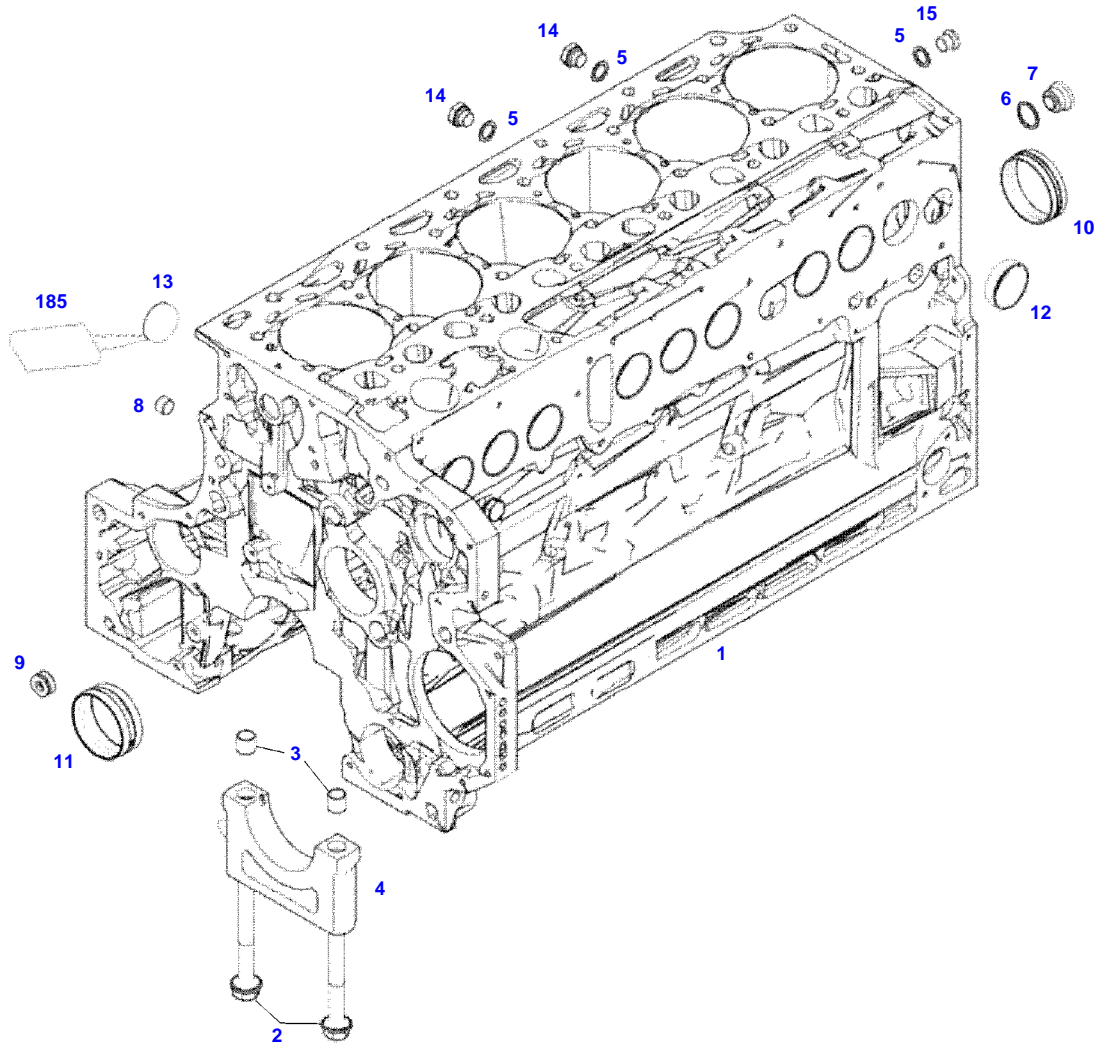

TABLE OF CONTENT

Page Number	Page Title	Page Reference
01-000-TOC	ENGINE, FUEL AND EXHAUST SYSTEM	01-000-TOC
02-000-TOC	AXLES	02-000-TOC
03-000-TOC	STEERING SYSTEM	03-000-TOC
04-000-TOC	DRIVE TRAIN SYSTEM	04-000-TOC
05-000-TOC	COMPRESSED AIR SYSTEM	05-000-TOC
06-000-TOC	HYDRAULIC SYSTEM	06-000-TOC
07-000-TOC	ELECTRICAL SYSTEM	07-000-TOC
08-000-TOC	CAB	08-000-TOC
09-000-TOC	AIR CONDITIONING AND HEATING SYSTEM	09-000-TOC
10-000-TOC	CHASSIS	10-000-TOC
11-000-TOC	WHEELS	11-000-TOC
12-000-TOC	IMPLEMENT LIFT SYSTEM FRONT	12-000-TOC
13-000-TOC	IMPLEMENT LIFT SYSTEM REAR	13-000-TOC
14-000-TOC	FRONT/REAR LOADERS	14-000-TOC
15-000-TOC	PRECISION FARMING SYSTEMS	15-000-TOC
16-000-TOC	ACCESSORIES	16-000-TOC

FENDT 722NA SCR (736/00101-99999)
F061411

F061411

Item	Part Number	Qty	Description Comments	Technical Specification
			ENGINE NUMBER <-- 11727016	
	72609280	1	ENGINE <-- 736/2092 --> 736/2217	TCD6.1L6
	72610099	1	ENGINE FLEXI ENGINE <-- 736/2217	TCD6.1L6
1	72616334	1	CRANKCASE ><2-14	
2	72416467	14	HEXAGONAL HEAD BOLT	
3	72344342	14	ADAPTER BUSH	
4			NOT AVAILABLE IN SINGLE PARTS	
5	72456134	3	SEALING WASHER	DIN 7603 D14X20-CU-VERZINNT
6	72439874	1	SEALING WASHER	
7	72455559	1	PLUG SCREW	
8	72429347	2	SCREW M14X1,5	M14X1,5
9	72431135	1	LOCKING PLUG	
10	ACP0152940	6	FEMALE BEARING	
11	ACP0152930	1	FEMALE BEARING	
12	72325325	9	CORE HOLE PLUG	
13	72325326	6	CORE HOLE PLUG	
14	72315799	3	PLUG	DIN 7604 AM14X1,5-A3L
15	72315438	1	PLUG SCREW	DIN 908 M14X1,5-ST
185	72381391	1	THREADLOCKER	LOCTITE 243 10ML