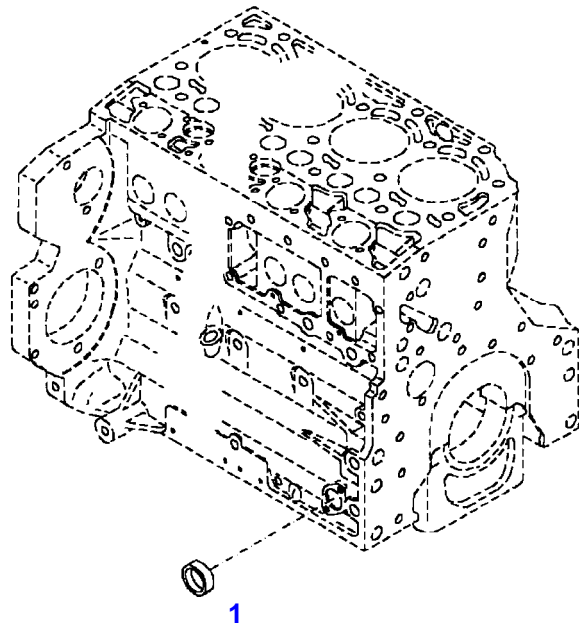

FENDT 722NA SCR (736/00101-99999)
40194

040194

Fendt

FENDT 722NA SCR (736/00101-99999)

F736105

CRANKCASE

Page01-0007

Item	Part Number	Qty	Description Comments
			LOCKING PLUG
1	72325326	1	CORE HOLE PLUG
185	72325403	1	SAFE.LOCK AGENT