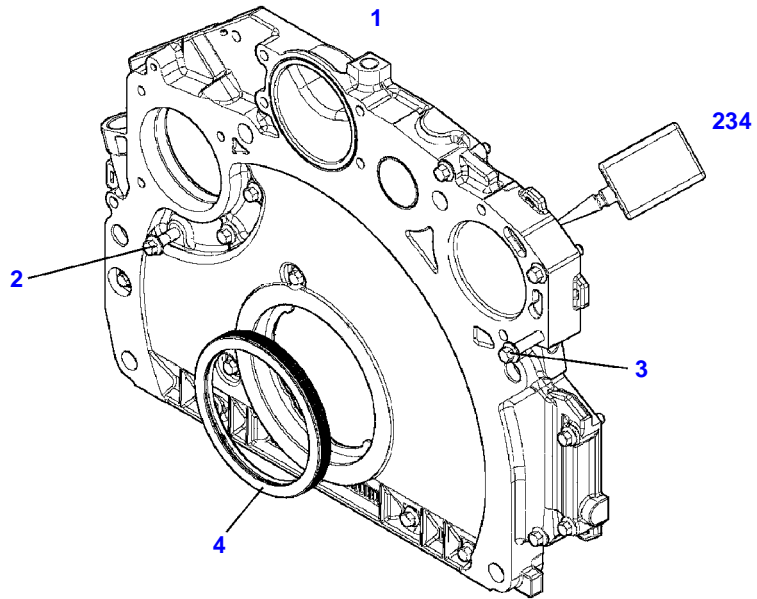

FENDT 718 SCR (734/00101-99999)
41231

041231

Item	Part Number	Qty	Description Comments	Technical Specification
			ENGINE NUMBER --> 11425710	
1	72615423	1	WHEEL BOX	
2	72605244	12	HEXAGONAL HEAD BOLT M8X35	M8X35
3	72325388	3	HEXAGONAL HEAD BOLT M8X45	
4	72479495	1	SHAFT SEAL	
234	72325408	1	SEALING COMPOUND