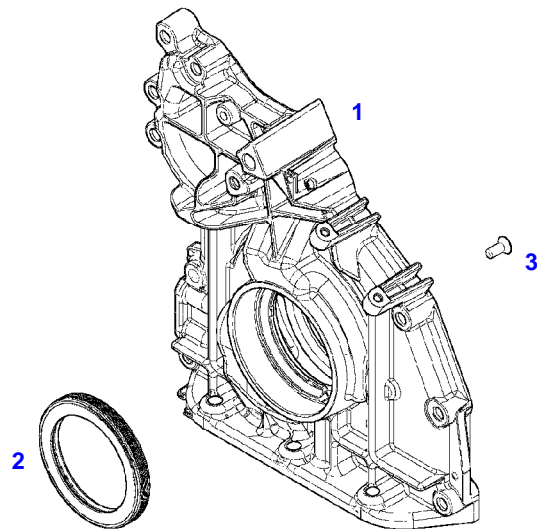

FENDT 718 SCR (734/00101-99999)
41345

041345

Item	Part Number	Qty	Description Comments	Technical Specification
4	72325453	1	HEXAGONAL HEAD BOLT M8X50	
5	72455795	1	SEAL	
6	72437250	1	BREATHER ><5	
7	72325293	2	HEXAGONAL HEAD BOLT M8X30	M8X30
8	72492442	1	OIL RETURN LINE ><9-13,17 ENG.NO. --> 11068463	
	72494112	1	OIL RETURN LINE ><9-13,17 ENG.NO. <-- 11068464	
9	72439873	2	SEALING WASHER	
10	72323517	1	BANJO BOLT	
11	72425772	2	PIPE CLAMP	
12	72494114	1	RUBBER HOSE	
13	72479013	1	HOSE CLIP	
14	72439874	1	SEALING WASHER	
15	72425770	1	LOCK VALVE	
16	72325457	1	HEXAGONAL HEAD BOLT M8X40	
17	72416001	2	RETAINING STRAP	
18	72479013	1	HOSE CLIP	

FENDT 718 SCR (734/00101-99999)
38786

038786

Item	Part Number	Qty	Description Comments	Technical Specification
BREATHER TUBE				
1	72442930	1	RETAINER	
3	72437633	1	CONNECTING FLANGE	
4	72311167	3	HOSE CLIP	
5	72442926	1	HOSE	
7	72455795	1	SEAL	
8	72455520	1	ADAPTER	
11	72495711	1	HOSE	
12	72315650	3	HEXAGONAL HEAD BOLT	DIN 933 M8 X 20-8.8A3L
13	72311788	6	DISC	DIN 125-8,4-ST.A3L
14	72315478	2	SOCKET HEAD BOLT	DIN 912 M8X35-8.8
15	72315668	1	HEXAGONAL HEAD BOLT	DIN 933 M8X50-8.8A3L