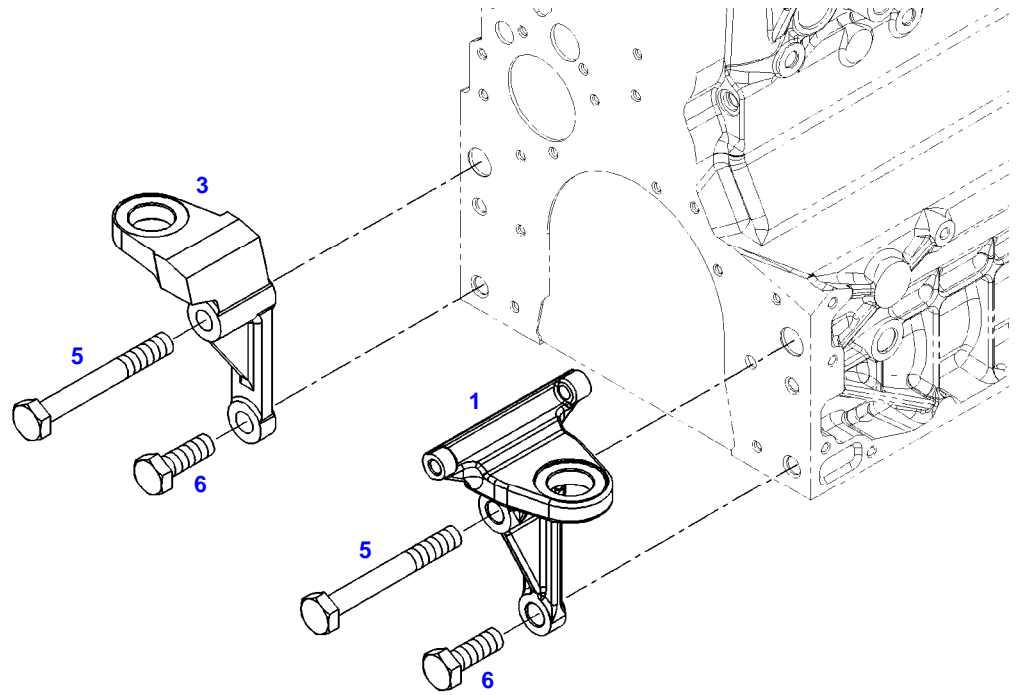

FENDT 718 SCR (734/00101-99999)
38791

038791

Item	Part Number	Qty	Description Comments	Technical Specification
1	72442925	1	ENGINE SUSPENSION LEFT	
3	72423955	1	ENGINE SUSPENSION RIGHT	
5	72374294	2	HEXAGONAL HEAD BOLT	DIN 931-M16X85 GWA-10.9
6	72418408	2	HEXAGONAL HEAD BOLT	DIN 933 M16X40 GWA-10.9