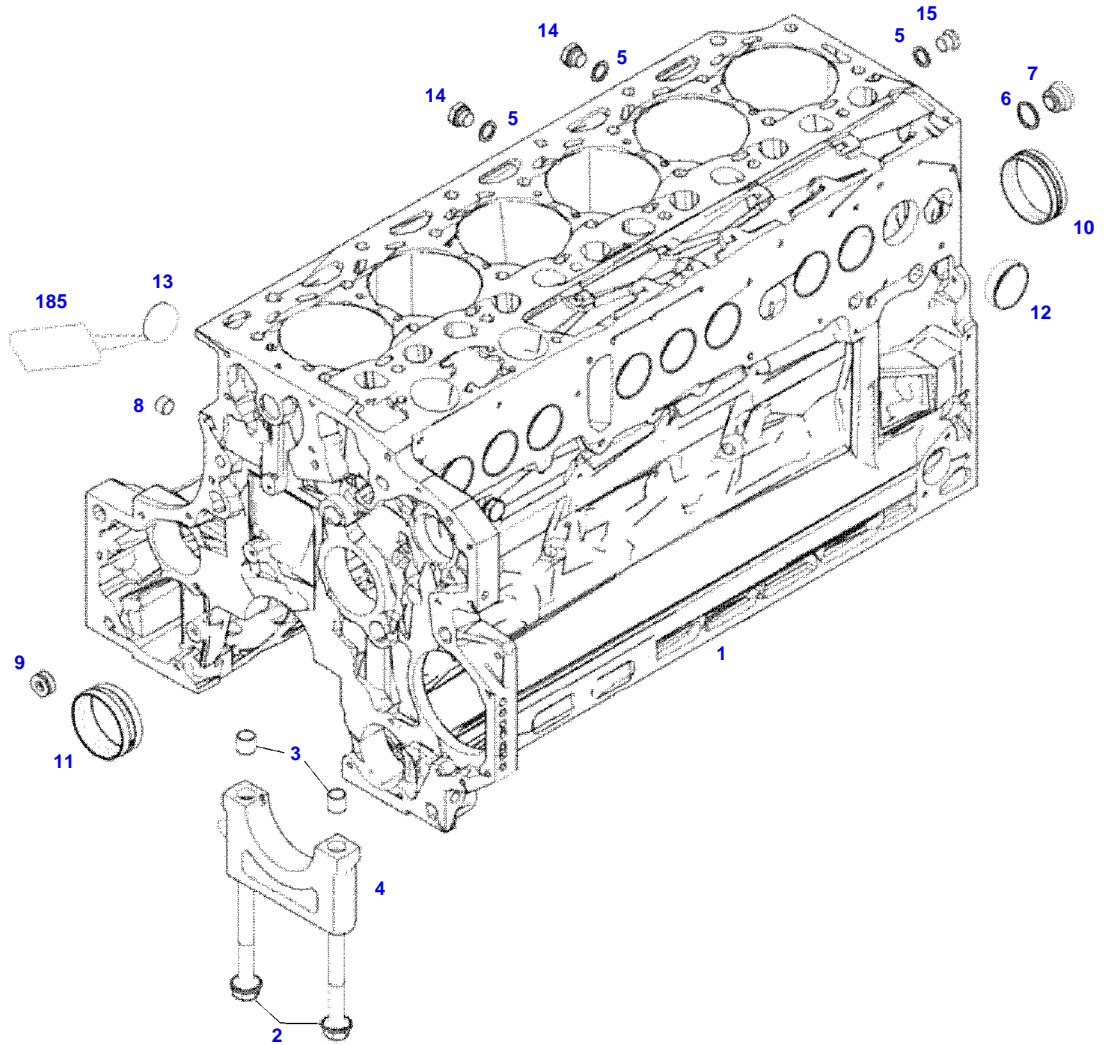

FENDT 718 SCR (734/00101-99999)
41239

041239

Item	Part Number	Qty	Description Comments	Technical Specification
			ENGINE NUMBER <-- 11227780 --> 11627665	
	72605692	1	ENGINE --> 734/2238	TCD6.1L6
	72608986	1	REMANUFACTURED SHORT BLOCK ENGINE --> 734/2238	
	72609272	1	ENGINE <-- 734/2239 --> 734/2885	TCD6.1L6
	72612618	1	ENGINE FLEXI ENGINE <-- 734/2886	TCD6.1L6
1	72497419	1	CRANKCASE ><2-14	
2	72416467	14	HEXAGONAL HEAD BOLT	
3	72344342	14	ADAPTER BUSH	
4			NOT AVAILABLE IN SINGLE PARTS	
5	72456134	3	SEALING WASHER	DIN 7603 D14X20-CU-VERZINNT
6	72439874	1	SEALING WASHER	
7	72455559	1	PLUG SCREW	
8	72429347	2	SCREW M14X1,5	M14X1,5
9	72431135	1	LOCKING PLUG	
10	72497417	6	BEARING BUSHING	
11	72491822	1	BEARING BUSHING	
12	72325325	9	CORE HOLE PLUG	
13	72325326	6	CORE HOLE PLUG	
14	72315799	3	PLUG	DIN 7604 AM14X1,5-A3L
185	72381391	1	THREADLOCKER	LOCTITE 243 10ML

F061411

Item	Part Number	Qty	Description Comments	Technical Specification
			ENGINE NUMBER <-- 11627666 --> 11727015	
	72609272	1	ENGINE <-- 734/2239 --> 734/2885	TCD6.1L6
	72612618	1	ENGINE FLEXI ENGINE <-- 734/2886	TCD6.1L6
1	72616334	1	CRANKCASE ><2-14	
2	72416467	14	HEXAGONAL HEAD BOLT	
3	72344342	14	ADAPTER BUSH	
4			NOT AVAILABLE IN SINGLE PARTS	
5	72456134	3	SEALING WASHER	DIN 7603 D14X20-CU-VERZINNT
6	72439874	1	SEALING WASHER	
7	72455559	1	PLUG SCREW	
8	72429347	2	SCREW M14X1,5	M14X1,5
9	72431135	1	LOCKING PLUG	
10	72615416	6	BEARING BUSHING	
11	72491822	1	BEARING BUSHING	
12	72325325	9	CORE HOLE PLUG	
13	72325326	6	CORE HOLE PLUG	
14	72315799	3	PLUG	DIN 7604 AM14X1,5-A3L
15	72315438	1	PLUG SCREW	DIN 908 M14X1,5-ST
185	72381391	1	THREADLOCKER	LOCTITE 243 10ML