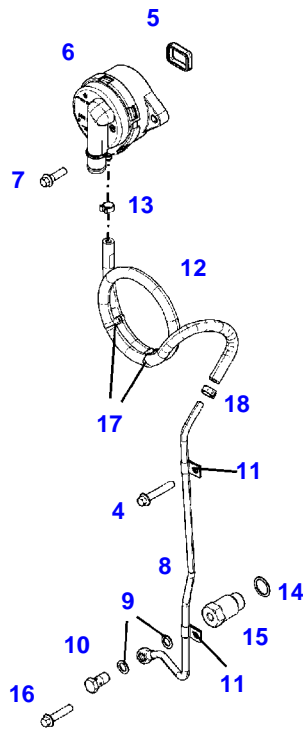

F061411

Item	Part Number	Qty	Description Comments	Technical Specification
			ENGINE NUMBER <-- 11627666 --> 11727015	
	72609272	1	ENGINE <-- 734/2239 --> 734/2885	TCD6.1L6
	72612618	1	ENGINE FLEXI ENGINE <-- 734/2886	TCD6.1L6
1	72616334	1	CRANKCASE ><2-14	
2	72416467	14	HEXAGONAL HEAD BOLT	
3	72344342	14	ADAPTER BUSH	
4			NOT AVAILABLE IN SINGLE PARTS	
5	72456134	3	SEALING WASHER	DIN 7603 D14X20-CU-VERZINNT
6	72439874	1	SEALING WASHER	
7	72455559	1	PLUG SCREW	
8	72429347	2	SCREW M14X1,5	M14X1,5
9	72431135	1	LOCKING PLUG	
10	72615416	6	BEARING BUSHING	
11	72491822	1	BEARING BUSHING	
12	72325325	9	CORE HOLE PLUG	
13	72325326	6	CORE HOLE PLUG	
14	72315799	3	PLUG	DIN 7604 AM14X1,5-A3L
15	72315438	1	PLUG SCREW	DIN 908 M14X1,5-ST
185	72381391	1	THREADLOCKER	LOCTITE 243 10ML

FENDT 718 SCR (734/00101-99999)
41345

041345

Item	Part Number	Qty	Description Comments	Technical Specification
4	72325453	1	HEXAGONAL HEAD BOLT M8X50	
5	72455795	1	SEAL	
6	72437250	1	BREATHER ><5	
7	72325293	2	HEXAGONAL HEAD BOLT M8X30	M8X30
8	72492442	1	OIL RETURN LINE ><9-13,17 ENG.NO. --> 11068463	
	72494112	1	OIL RETURN LINE ><9-13,17 ENG.NO. <-- 11068464	
9	72439873	2	SEALING WASHER	
10	72323517	1	BANJO BOLT	
11	72425772	2	PIPE CLAMP	
12	72494114	1	RUBBER HOSE	
13	72479013	1	HOSE CLIP	
14	72439874	1	SEALING WASHER	
15	72425770	1	LOCK VALVE	
16	72325457	1	HEXAGONAL HEAD BOLT M8X40	
17	72416001	2	RETAINING STRAP	
18	72479013	1	HOSE CLIP	

FENDT 718 SCR (734/00101-99999)
38786

038786

Item	Part Number	Qty	Description Comments	Technical Specification
BREATHER TUBE				
1	72442930	1	RETAINER	
3	72437633	1	CONNECTING FLANGE	
4	72311167	3	HOSE CLIP	
5	72442926	1	HOSE	
7	72455795	1	SEAL	
8	72455520	1	ADAPTER	
11	72495711	1	HOSE	
12	72315650	3	HEXAGONAL HEAD BOLT	DIN 933 M8 X 20-8.8A3L
13	72311788	6	DISC	DIN 125-8,4-ST.A3L
14	72315478	2	SOCKET HEAD BOLT	DIN 912 M8X35-8.8
15	72315668	1	HEXAGONAL HEAD BOLT	DIN 933 M8X50-8.8A3L