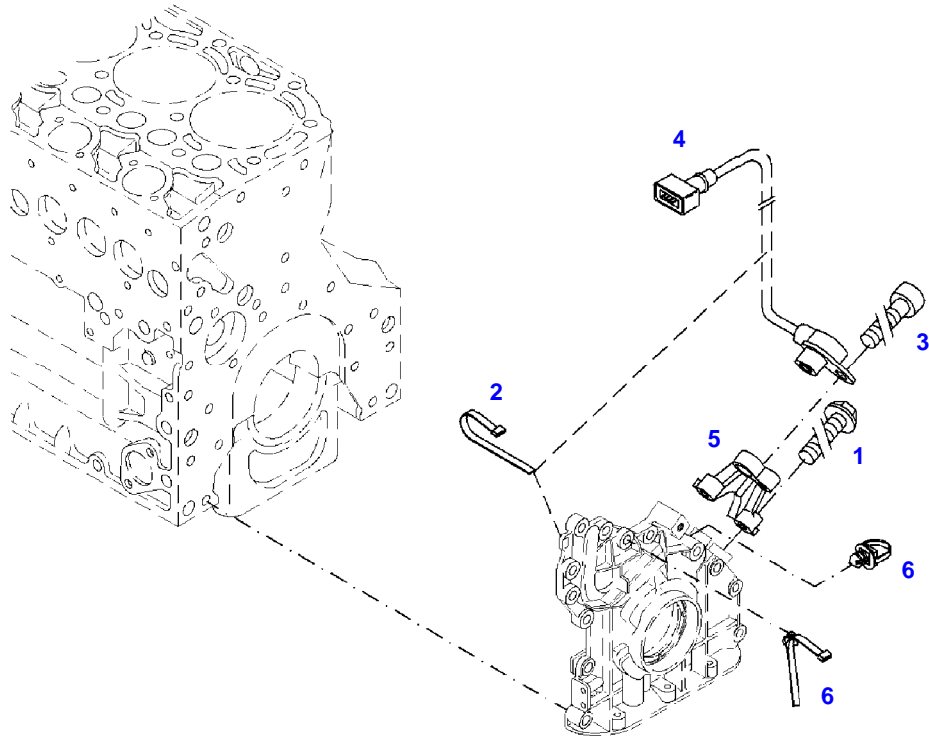

FENDT 718 SCR (734/00101-99999)
41001

041001

Item	Part Number	Qty	Description Comments	Technical Specification
			ENGINE SPEED EDC	
1	72436834	2	HEXAGONAL HEAD BOLT M6X30	
2	72416001	3	RETAINING STRAP	
3	72315460	1	SOCKET HEAD BOLT	DIN 912 M6X16-8.8
4	72436872	1	TRANSMITTER ENGINE SPEED EDC	
5	72494073	1	RETAINER	
6	72455561	2	RETAINING STRAP	