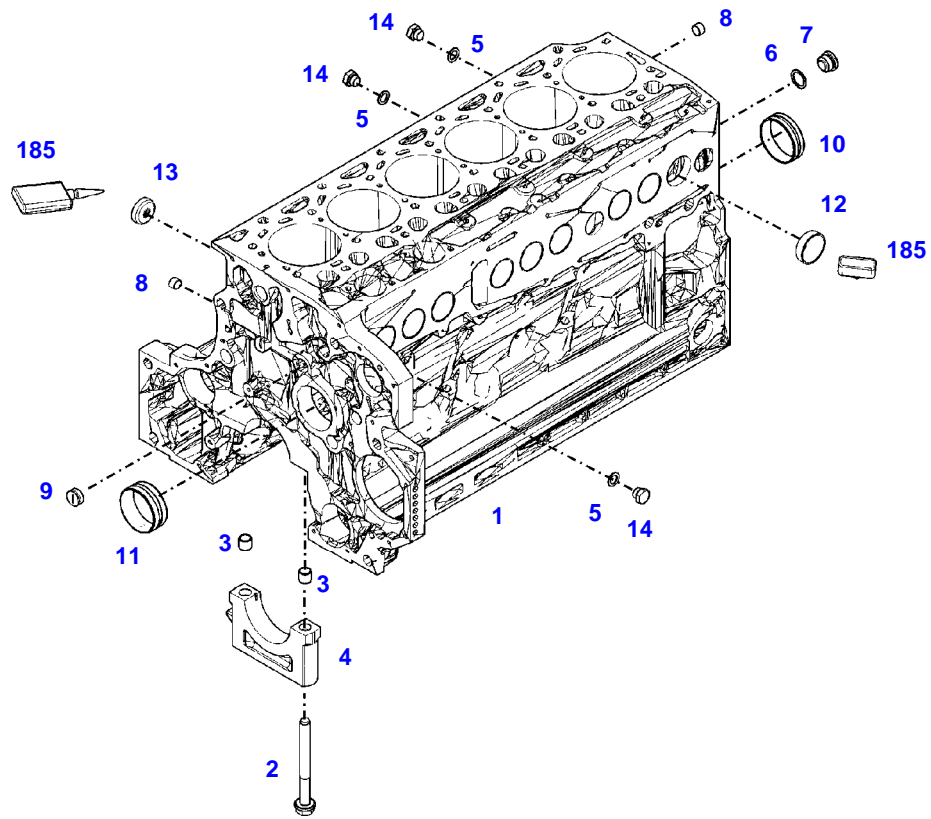

FENDT 718 SCR (734/00101-99999)
41239

041239

Item	Part Number	Qty	Description Comments	Technical Specification
			ENGINE NUMBER <-- 11227780 --> 11627665	
	72605692	1	ENGINE --> 734/2238	TCD6.1L6
	72608986	1	REMANUFACTURED SHORT BLOCK ENGINE --> 734/2238	
	72609272	1	ENGINE <-- 734/2239 --> 734/2885	TCD6.1L6
	72612618	1	ENGINE FLEXI ENGINE <-- 734/2886	TCD6.1L6
1	72497419	1	CRANKCASE ><2-14	
2	72416467	14	HEXAGONAL HEAD BOLT	
3	72344342	14	ADAPTER BUSH	
4			NOT AVAILABLE IN SINGLE PARTS	
5	72456134	3	SEALING WASHER	DIN 7603 D14X20-CU-VERZINNT
6	72439874	1	SEALING WASHER	
7	72455559	1	PLUG SCREW	
8	72429347	2	SCREW M14X1,5	M14X1,5
9	72431135	1	LOCKING PLUG	
10	72497417	6	BEARING BUSHING	
11	72491822	1	BEARING BUSHING	
12	72325325	9	CORE HOLE PLUG	
13	72325326	6	CORE HOLE PLUG	
14	72315799	3	PLUG	DIN 7604 AM14X1,5-A3L
185	72381391	1	THREADLOCKER	LOCTITE 243 10ML

F061411

Item	Part Number	Qty	Description Comments	Technical Specification
			ENGINE NUMBER <-- 11627666 --> 11727015	
	72609272	1	ENGINE <-- 734/2239 --> 734/2885	TCD6.1L6
	72612618	1	ENGINE FLEXI ENGINE <-- 734/2886	TCD6.1L6
1	72616334	1	CRANKCASE ><2-14	
2	72416467	14	HEXAGONAL HEAD BOLT	
3	72344342	14	ADAPTER BUSH	
4			NOT AVAILABLE IN SINGLE PARTS	
5	72456134	3	SEALING WASHER	DIN 7603 D14X20-CU-VERZINNT
6	72439874	1	SEALING WASHER	
7	72455559	1	PLUG SCREW	
8	72429347	2	SCREW M14X1,5	M14X1,5
9	72431135	1	LOCKING PLUG	
10	72615416	6	BEARING BUSHING	
11	72491822	1	BEARING BUSHING	
12	72325325	9	CORE HOLE PLUG	
13	72325326	6	CORE HOLE PLUG	
14	72315799	3	PLUG	DIN 7604 AM14X1,5-A3L
15	72315438	1	PLUG SCREW	DIN 908 M14X1,5-ST
185	72381391	1	THREADLOCKER	LOCTITE 243 10ML