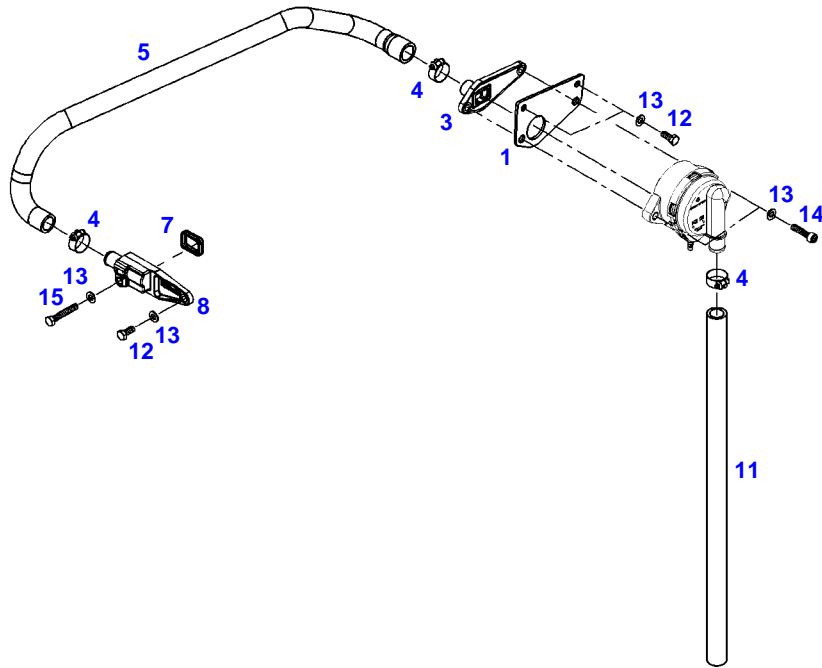

035317

Fendt

FENDT 718 SCR (734/00101-99999)

F734000

TRANSMITTER

Page01-0014

Item	Part Number	Qty	Description Comments	Technical Specification
			ENGINE SPEED FASTENINGS	
1	72315460	1	SOCKET HEAD BOLT	DIN 912 M6X16-8.8

FENDT 718 SCR (734/00101-99999)
41345

041345

Item	Part Number	Qty	Description Comments	Technical Specification
4	72325453	1	HEXAGONAL HEAD BOLT M8X50	
5	72455795	1	SEAL	
6	72437250	1	BREATHER ><5	
7	72325293	2	HEXAGONAL HEAD BOLT M8X30	M8X30
8	72492442	1	OIL RETURN LINE ><9-13,17 ENG.NO. --> 11068463	
	72494112	1	OIL RETURN LINE ><9-13,17 ENG.NO. <-- 11068464	
9	72439873	2	SEALING WASHER	
10	72323517	1	BANJO BOLT	
11	72425772	2	PIPE CLAMP	
12	72494114	1	RUBBER HOSE	
13	72479013	1	HOSE CLIP	
14	72439874	1	SEALING WASHER	
15	72425770	1	LOCK VALVE	
16	72325457	1	HEXAGONAL HEAD BOLT M8X40	
17	72416001	2	RETAINING STRAP	
18	72479013	1	HOSE CLIP	

FENDT 718 SCR (734/00101-99999)
38786

038786

Item	Part Number	Qty	Description Comments	Technical Specification
BREATHER TUBE				
1	72442930	1	RETAINER	
3	72437633	1	CONNECTING FLANGE	
4	72311167	3	HOSE CLIP	
5	72442926	1	HOSE	
7	72455795	1	SEAL	
8	72455520	1	ADAPTER	
11	72495711	1	HOSE	
12	72315650	3	HEXAGONAL HEAD BOLT	DIN 933 M8 X 20-8.8A3L
13	72311788	6	DISC	DIN 125-8,4-ST.A3L
14	72315478	2	SOCKET HEAD BOLT	DIN 912 M8X35-8.8
15	72315668	1	HEXAGONAL HEAD BOLT	DIN 933 M8X50-8.8A3L