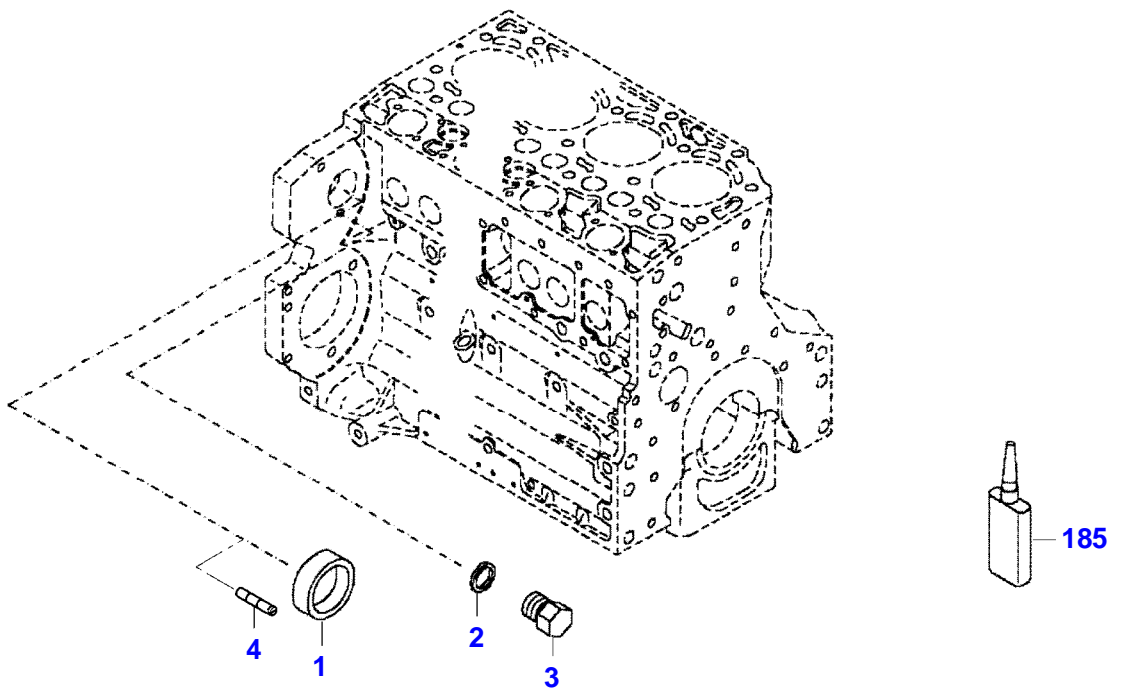

F061411

Item	Part Number	Qty	Description Comments	Technical Specification
			ENGINE NUMBER <-- 11627666 --> 11727015	
	72609272	1	ENGINE <-- 734/2239 --> 734/2885	TCD6.1L6
	72612618	1	ENGINE FLEXI ENGINE <-- 734/2886	TCD6.1L6
1	72616334	1	CRANKCASE ><2-14	
2	72416467	14	HEXAGONAL HEAD BOLT	
3	72344342	14	ADAPTER BUSH	
4			NOT AVAILABLE IN SINGLE PARTS	
5	72456134	3	SEALING WASHER	DIN 7603 D14X20-CU-VERZINNT
6	72439874	1	SEALING WASHER	
7	72455559	1	PLUG SCREW	
8	72429347	2	SCREW M14X1,5	M14X1,5
9	72431135	1	LOCKING PLUG	
10	72615416	6	BEARING BUSHING	
11	72491822	1	BEARING BUSHING	
12	72325325	9	CORE HOLE PLUG	
13	72325326	6	CORE HOLE PLUG	
14	72315799	3	PLUG	DIN 7604 AM14X1,5-A3L
15	72315438	1	PLUG SCREW	DIN 908 M14X1,5-ST
185	72381391	1	THREADLOCKER	LOCTITE 243 10ML

FENDT 718 SCR (734/00101-99999)
F061411

F061411

Item	Part Number	Qty	Description Comments	Technical Specification
			ENGINE NUMBER <-- 11727016	
	72609272	1	ENGINE <-- 734/2239 --> 734/2885	TCD6.1L6
	72612618	1	ENGINE FLEXI ENGINE <-- 734/2886	TCD6.1L6
1	72616334	1	CRANKCASE ><2-14	
2	72416467	14	HEXAGONAL HEAD BOLT	
3	72344342	14	ADAPTER BUSH	
4			NOT AVAILABLE IN SINGLE PARTS	
5	72456134	3	SEALING WASHER	DIN 7603 D14X20-CU-VERZINNT
6	72439874	1	SEALING WASHER	
7	72455559	1	PLUG SCREW	
8	72429347	2	SCREW M14X1,5	M14X1,5
9	72431135	1	LOCKING PLUG	
10	ACP0152940	6	FEMALE BEARING	
11	ACP0152930	1	FEMALE BEARING	
12	72325325	9	CORE HOLE PLUG	
13	72325326	6	CORE HOLE PLUG	
14	72315799	3	PLUG	DIN 7604 AM14X1,5-A3L
15	72315438	1	PLUG SCREW	DIN 908 M14X1,5-ST
185	72381391	1	THREADLOCKER	LOCTITE 243 10ML