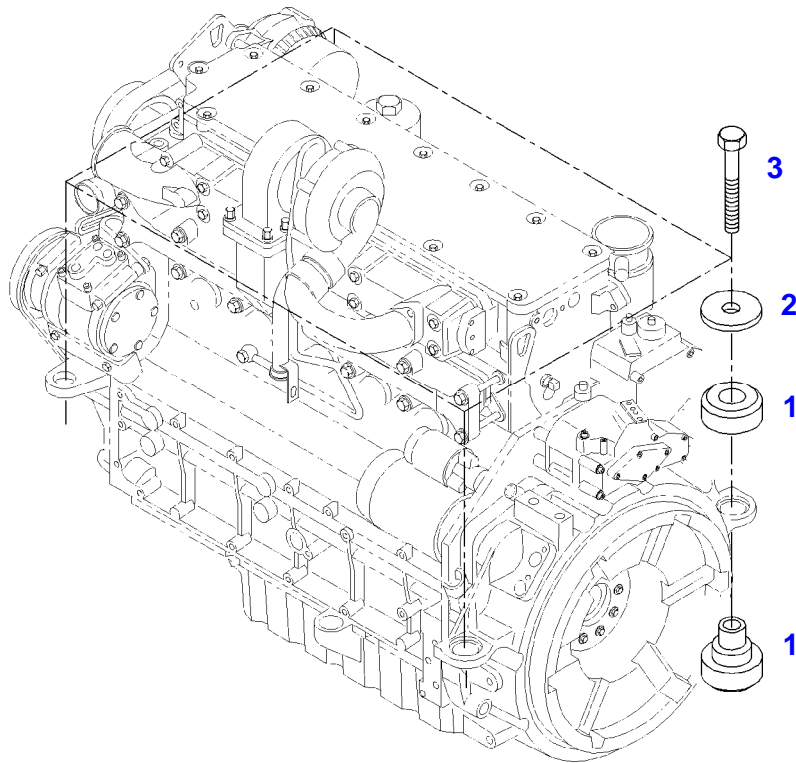

FENDT 718 SCR (734/00101-99999)
35107

035107

Fendt

FENDT 718 SCR (734/00101-99999)

F734000

ENGINE BEARINGS

Page01-0012

Item	Part Number	Qty	Description Comments	Technical Specification
1	72423991	4	ENGINE MOUNT	
2	72318110	4	DISC	
3	72315563	4	HEXAGONAL HEAD BOLT	DIN 931 M12X80-8.8A3L