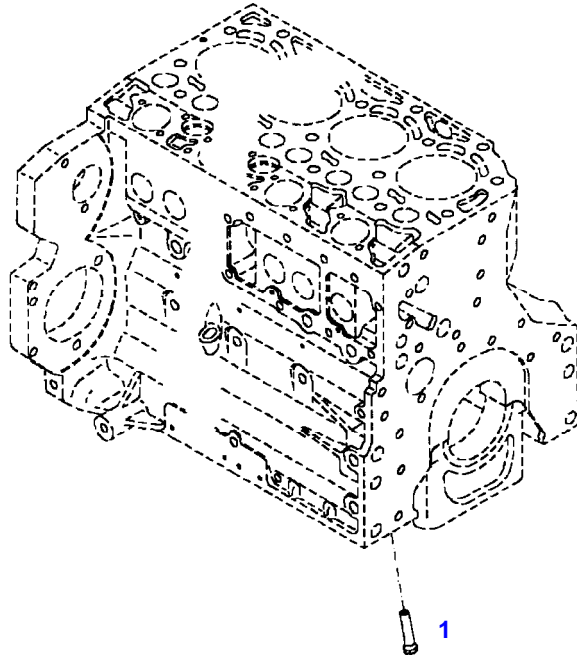

F061411

Item	Part Number	Qty	Description Comments	Technical Specification
			ENGINE NUMBER <-- 11627666 --> 11727015	
	72609272	1	ENGINE <-- 734/2239 --> 734/2885	TCD6.1L6
	72612618	1	ENGINE FLEXI ENGINE <-- 734/2886	TCD6.1L6
1	72616334	1	CRANKCASE ><2-14	
2	72416467	14	HEXAGONAL HEAD BOLT	
3	72344342	14	ADAPTER BUSH	
4			NOT AVAILABLE IN SINGLE PARTS	
5	72456134	3	SEALING WASHER	DIN 7603 D14X20-CU-VERZINNT
6	72439874	1	SEALING WASHER	
7	72455559	1	PLUG SCREW	
8	72429347	2	SCREW M14X1,5	M14X1,5
9	72431135	1	LOCKING PLUG	
10	72615416	6	BEARING BUSHING	
11	72491822	1	BEARING BUSHING	
12	72325325	9	CORE HOLE PLUG	
13	72325326	6	CORE HOLE PLUG	
14	72315799	3	PLUG	DIN 7604 AM14X1,5-A3L
15	72315438	1	PLUG SCREW	DIN 908 M14X1,5-ST
185	72381391	1	THREADLOCKER	LOCTITE 243 10ML

FENDT 718 SCR (734/00101-99999)
F061411

F061411

Item	Part Number	Qty	Description Comments	Technical Specification
			ENGINE NUMBER <-- 11727016	
	72609272	1	ENGINE <-- 734/2239 --> 734/2885	TCD6.1L6
	72612618	1	ENGINE FLEXI ENGINE <-- 734/2886	TCD6.1L6
1	72616334	1	CRANKCASE ><2-14	
2	72416467	14	HEXAGONAL HEAD BOLT	
3	72344342	14	ADAPTER BUSH	
4			NOT AVAILABLE IN SINGLE PARTS	
5	72456134	3	SEALING WASHER	DIN 7603 D14X20-CU-VERZINNT
6	72439874	1	SEALING WASHER	
7	72455559	1	PLUG SCREW	
8	72429347	2	SCREW M14X1,5	M14X1,5
9	72431135	1	LOCKING PLUG	
10	ACP0152940	6	FEMALE BEARING	
11	ACP0152930	1	FEMALE BEARING	
12	72325325	9	CORE HOLE PLUG	
13	72325326	6	CORE HOLE PLUG	
14	72315799	3	PLUG	DIN 7604 AM14X1,5-A3L
15	72315438	1	PLUG SCREW	DIN 908 M14X1,5-ST
185	72381391	1	THREADLOCKER	LOCTITE 243 10ML

Fendt

FENDT 718 SCR (734/00101-99999)

F734000

CRANKCASE

Page01-0006

Item	Part Number	Qty	Description Comments	Technical Specification
BLANKING PARTS				
1	72627515	1	CORE HOLE PLUG	
2	72315088	2	SEALING WASHER	DIN 7603 A10X13,5-CU
3	72323677	2	PLUG	
4	72631860	2	THREADED PIN	
185	72325403	1	SAFE.LOCK AGENT	