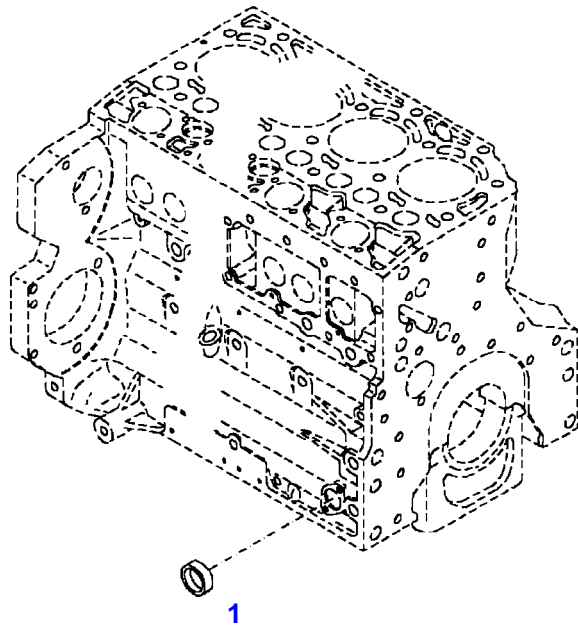

FENDT 718 SCR (734/00101-99999)
40194

040194

185

Fendt

FENDT 718 SCR (734/00101-99999)

F734000

CRANKCASE

Page01-0008

Item	Part Number	Qty	Description Comments
			LOCKING PLUG
1	72325326	1	CORE HOLE PLUG
185	72325403	1	SAFE.LOCK AGENT