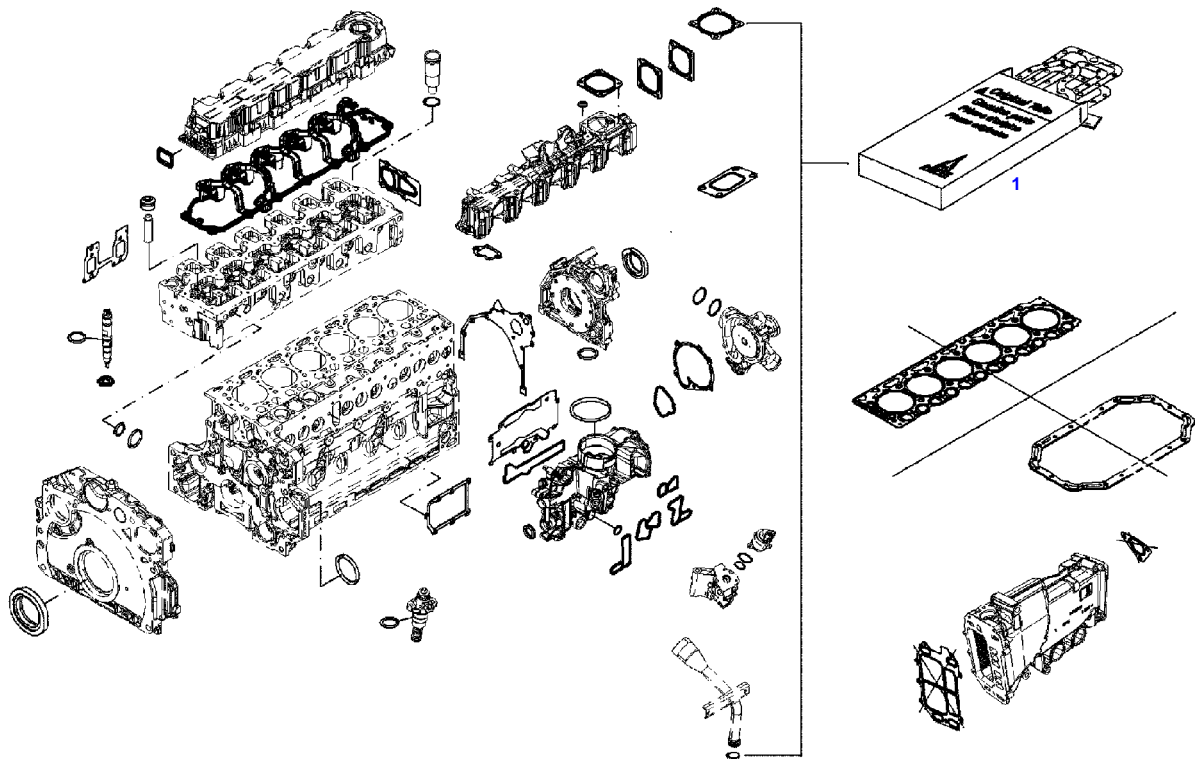

Fendt

FENDT 718 S4 (740/00101-06000) (WAM740XXX00F06001-99999)

F740000

CRANKCASE

Page01-0011

Item	Part Number	Qty	Description Comments	Technical Specification
			BLANKING PARTS FROM ENGINE S/N 12163344	
2	72631866	1	PLUG SCREW NOT NEEDED WITH AIR BRAKE	
3	72439867	1	SEALING WASHER NOT NEEDED WITH AIR BRAKE	DIN7603-14X18-CU-VERZ
4	72657732	1	COVER NOT NEEDED WITH AIR BRAKE	
6	72657640	2	HEXAGONAL HEAD BOLT	M10X16

051161