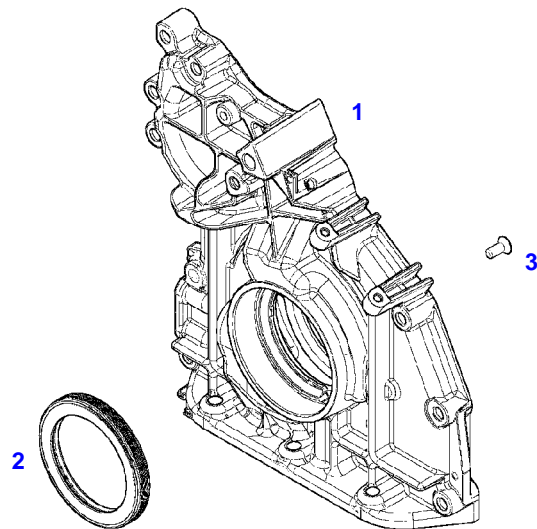

F060828

CRANKCASE BREATHER

Item	Part Number	Qty	Description Comments	Technical Specification
4	72325453	1	HEXAGONAL HEAD BOLT	
5	72455795	1	SEAL	
6	72437250	1	BREATHER ><5	
7	72325293	2	HEXAGONAL HEAD BOLT M8X30	M8X30
8	72615422	1	OIL RETURN LINE ><9-13	
9	72439873	2	SEALING WASHER	
10	72323517	1	BANJO BOLT	
11	72425772	2	PIPE CLAMP	
12	72479423	1	RUBBER HOSE	
13	72416001	2	RETAINING STRAP	
14	72439874	1	SEALING WASHER	
15	72425770	1	LOCK VALVE	
16	72325457	1	HEXAGONAL HEAD BOLT M8X40	
18	72479013	2	HOSE CLIP	

FENDT 718 S4 (740/00101-06000) (WAM740XXX00F06001-99999)
F51217

051217

Item	Part Number	Qty	Description Comments	Technical Specification
BREATHER TUBE				
1	72648984	1	HOSE	
2	72311167	3	HOSE CLIP	
4	72488959	1	CLIP	SCHLAUCH POM
6	72455520	1	ADAPTER	
7	72455795	1	SEAL	
8	72648983	1	HOSE	
9	72437633	1	CONNECTING FLANGE	
10	72613957	1	BRACKET	
12	72613956	1	BRACKET	
15	72315665	1	HEXAGONAL HEAD BOLT	DIN 933 M8X45-8.8A3L
16	72315650	1	HEXAGONAL HEAD BOLT	DIN 933 M8 X 20-8.8A3L
17	72315053	8	SPLIT WASHER	FWN 65208-8-A3L
18	72315642	4	HEXAGONAL HEAD BOLT	DIN 933 M8 X 16-8.8A3L
20	72315478	2	SOCKET HEAD BOLT	DIN 912 M8X35-8.8