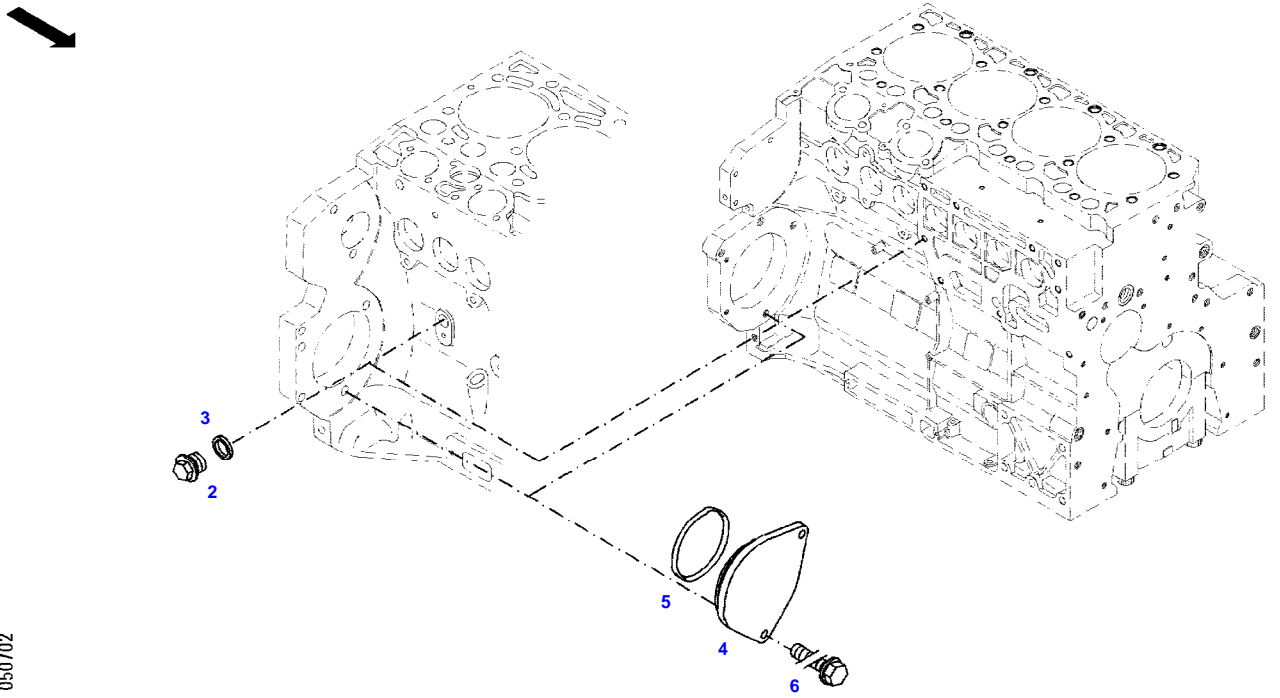

Fendt

FENDT 718 S4 (740/00101-06000) (WAM740XXX00F06001-99999)

F740000

CRANKCASE

Page01-0009

Item	Part Number	Qty	Description Comments
			LOCKING PLUG
1	72325326	1	CORE HOLE PLUG UP TO ENGINE NUMBER 11981720
	72628072	1	CAP COVER FROM ENGINE S/N 11981721
185	72325403	1	SAFE.LOCK AGENT UP TO ENGINE NUMBER 11981720
	72493900	1	INSTALLATION AIDS FROM ENGINE S/N 11981721