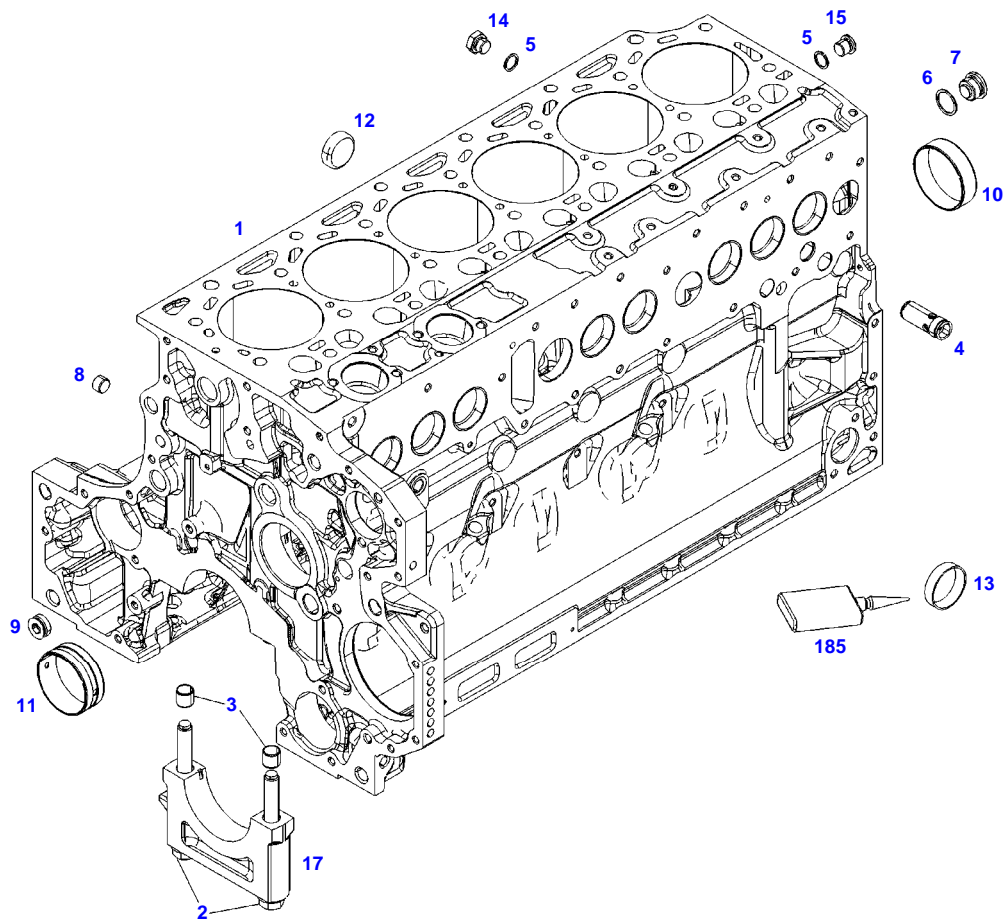

F061603

Item	Part Number	Qty	Description Comments	Technical Specification
			ENGINE <-- 11922235 --> 12299950	
	72624069	1	ENGINE UP TO MACHINE S/N WAM740XXX00F09000	TCD6.1L6
1	72627713	1	CRANKCASE	
2	72416467	14	HEXAGONAL HEAD BOLT	
3	72344342	14	ADAPTER BUSH	
4	72628299	1	DISCHARGE VALVE	
5	72439867	3	SEALING WASHER	DIN7603-14X18-CU-VERZ
6	72439874	1	SEALING WASHER	
7	72455559	1	PLUG SCREW	
8	72429347	1	SCREW	M14X1,5
9	72431135	1	LOCKING PLUG	
10	ACP0152940	6	FEMALE BEARING	
11	ACP0152930	1	FEMALE BEARING	
12	72325325	9	CORE HOLE PLUG	
13	72325326	6	CORE HOLE PLUG	
14	72315799	3	PLUG	DIN 7604 AM14X1,5-A3L
15	72315438	1	PLUG SCREW	DIN 908 M14X1,5-ST
17			NOT AVAILABLE IN SINGLE PARTS	
185	72416485	1	SAFE.LOCK AGENT