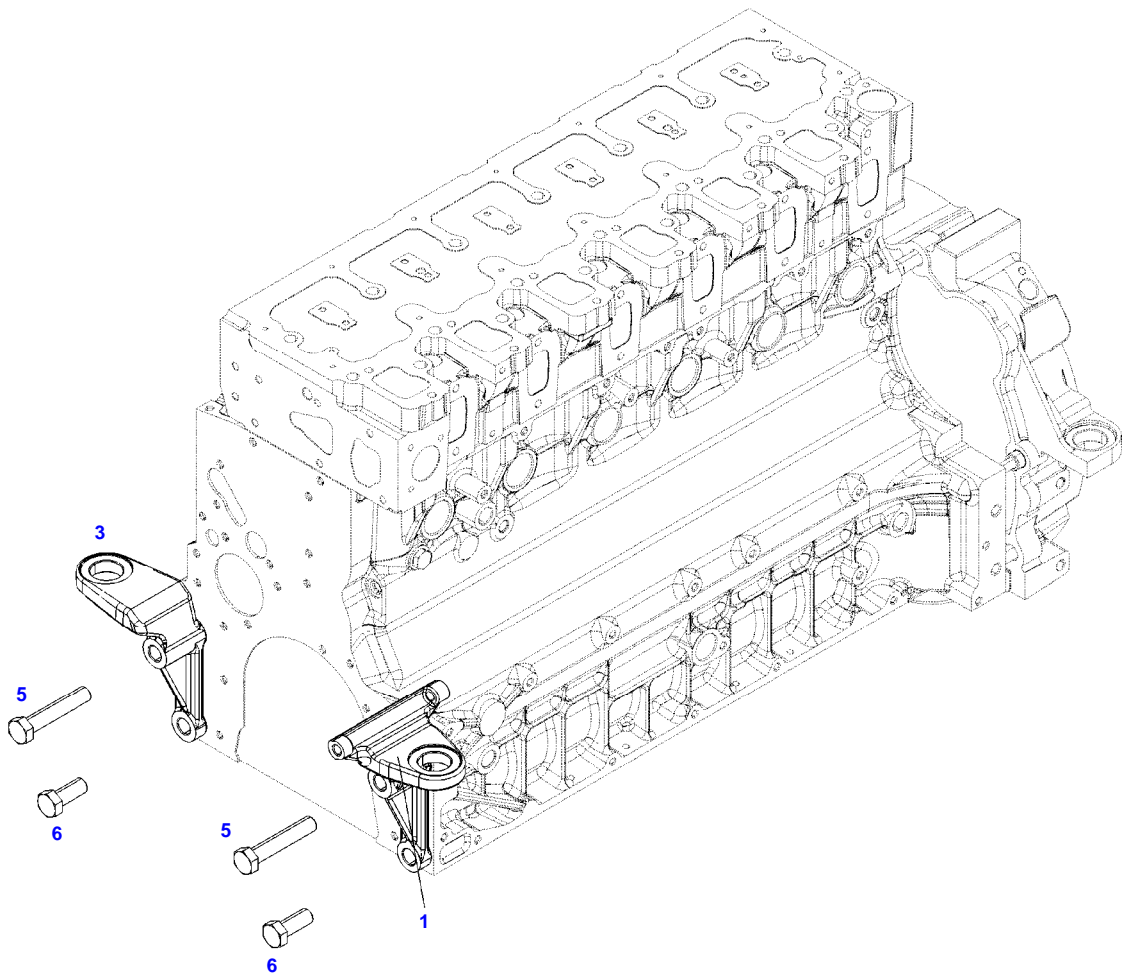

051220

Fendt

FENDT 718 S4 (740/00101-06000) (WAM740XXX00F06001-99999)

F740000

ENGINE MOUNTINGS

Page01-0013

Item	Part Number	Qty	Description Comments	Technical Specification
1	72600590	1	ENGINE SUSPENSION	LI
3	72613694	1	ENGINE SUSPENSION	R
5	72374294	2	HEXAGONAL HEAD BOLT	DIN 931-M16X85 GWA-10.9
6	72418408	2	HEXAGONAL HEAD BOLT	DIN 933 M16X40 GWA-10.9