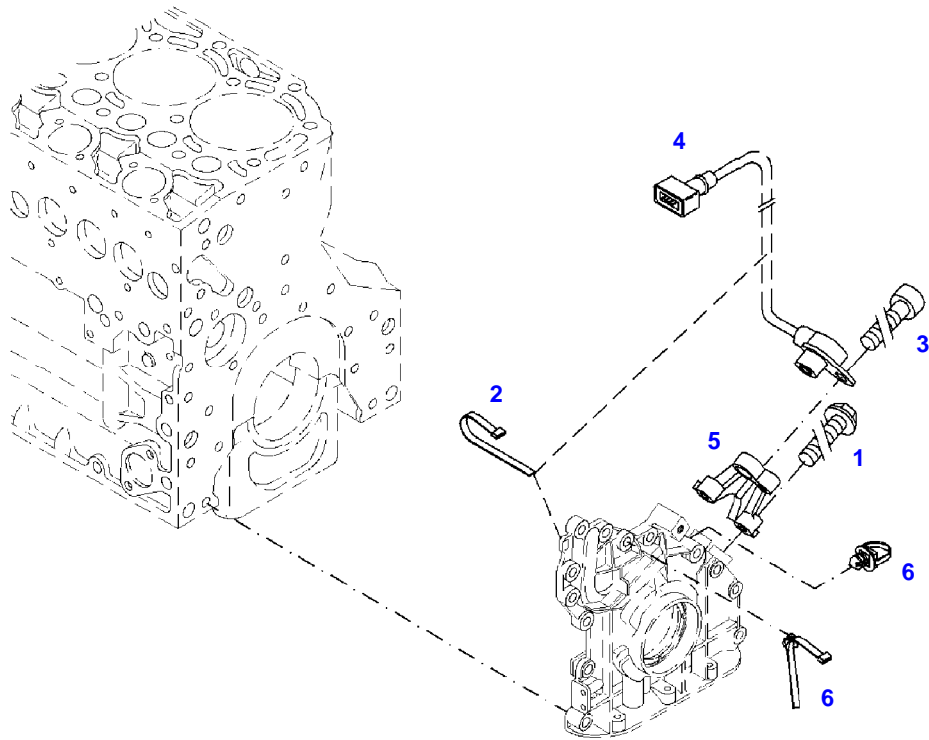

Thank you so much for reading

041001

Item	Part Number	Qty	Description Comments	Technical Specification
			ENGINE SPEED EDC	
1	72436834	2	HEXAGONAL HEAD BOLT M6X30	
2	72416001	3	RETAINING STRAP	
3	72315460	1	SOCKET HEAD BOLT	DIN 912 M6X16-8.8
4	72436872	1	TRANSMITTER ENGINE SPEED EDC	
5	72494073	1	RETAINER	
6	72455561	2	RETAINING STRAP	