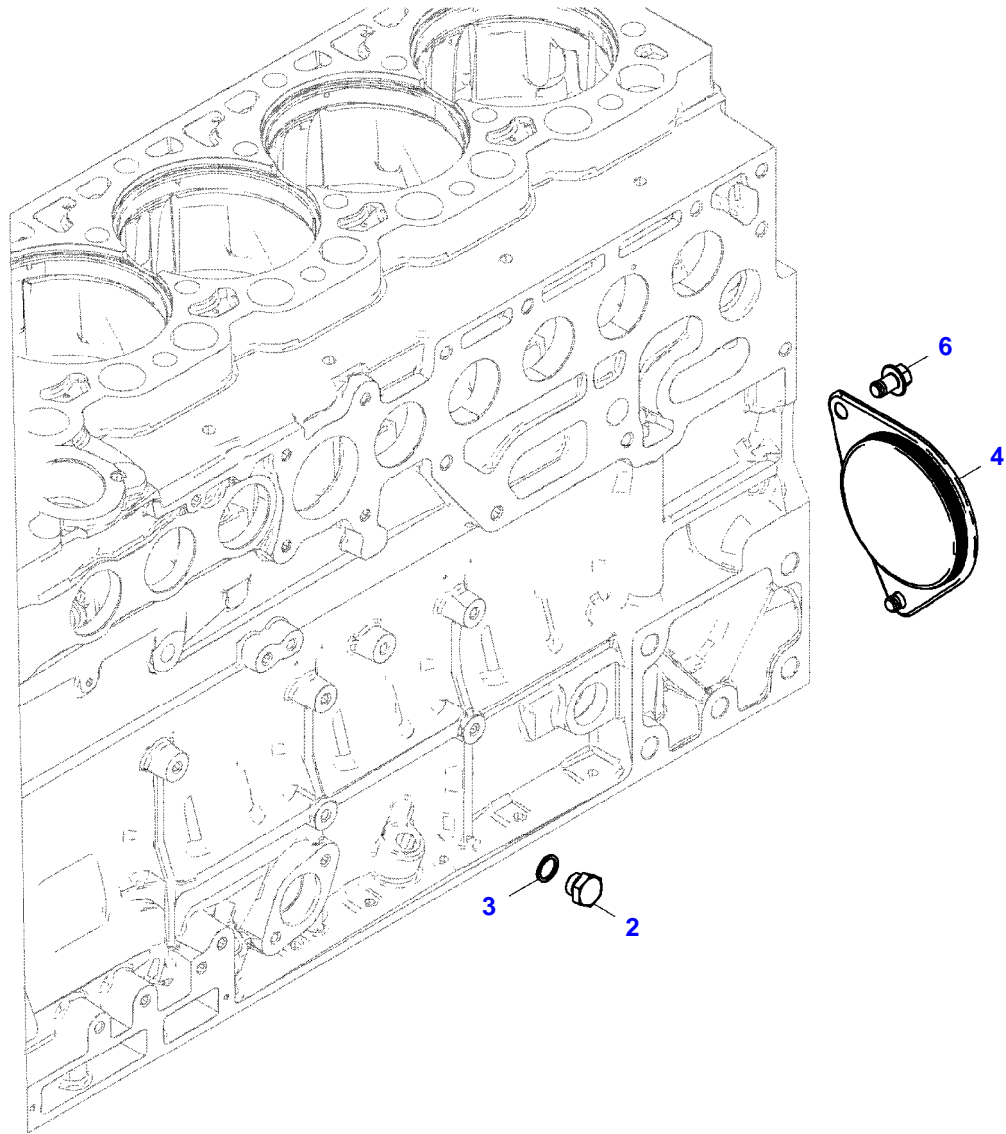

25548786-M-1

Fendt

FENDT 718 S4 (740/00101-06000) (WAM740XXX00F06001-99999)

F740000

CRANKCASE

Page01-0011

Item	Part Number	Qty	Description Comments	Technical Specification
			BLANKING PARTS FROM ENGINE S/N 12163344	
2	72631866	1	PLUG SCREW NOT NEEDED WITH AIR BRAKE	
3	72439867	1	SEALING WASHER NOT NEEDED WITH AIR BRAKE	DIN7603-14X18-CU-VERZ
4	72657732	1	COVER NOT NEEDED WITH AIR BRAKE	
6	72657640	2	HEXAGONAL HEAD BOLT	M10X16