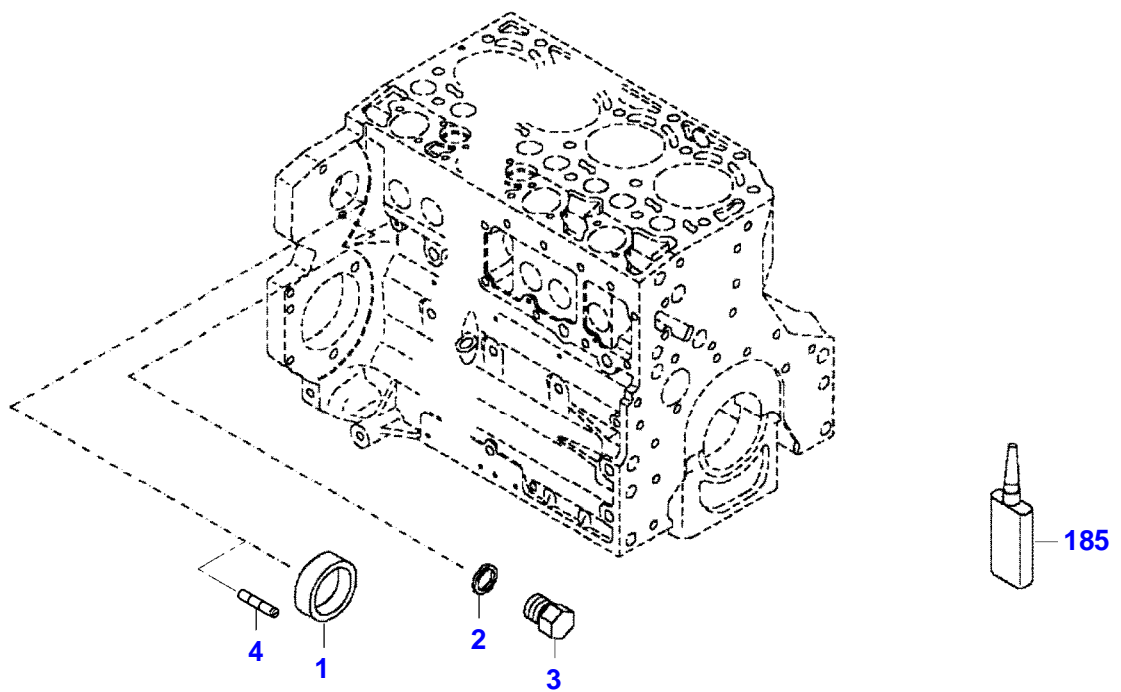

Item	Part Number	Qty	Description Comments	Technical Specification
BLANKING PARTS				
1	72627515	1	CORE HOLE PLUG UP TO ENGINE NUMBER 11981720	
	72628071	1	CAP COVER FROM ENGINE S/N 11981721	
2	72315088	2	SEALING WASHER	DIN 7603 A10X13,5-CU
3	72323677	2	PLUG	
4	72631860	2	THREADED PIN UP TO ENGINE S/N 12473740	
	72657969	2	PLUG SCREW STARTING FROM ENGINE SERIAL NUMBER 12473741	
185	72325403	1	SAFE.LOCK AGENT UP TO ENGINE NUMBER 11981720	
	72493900	1	INSTALLATION AIDS FROM ENGINE S/N 11981721