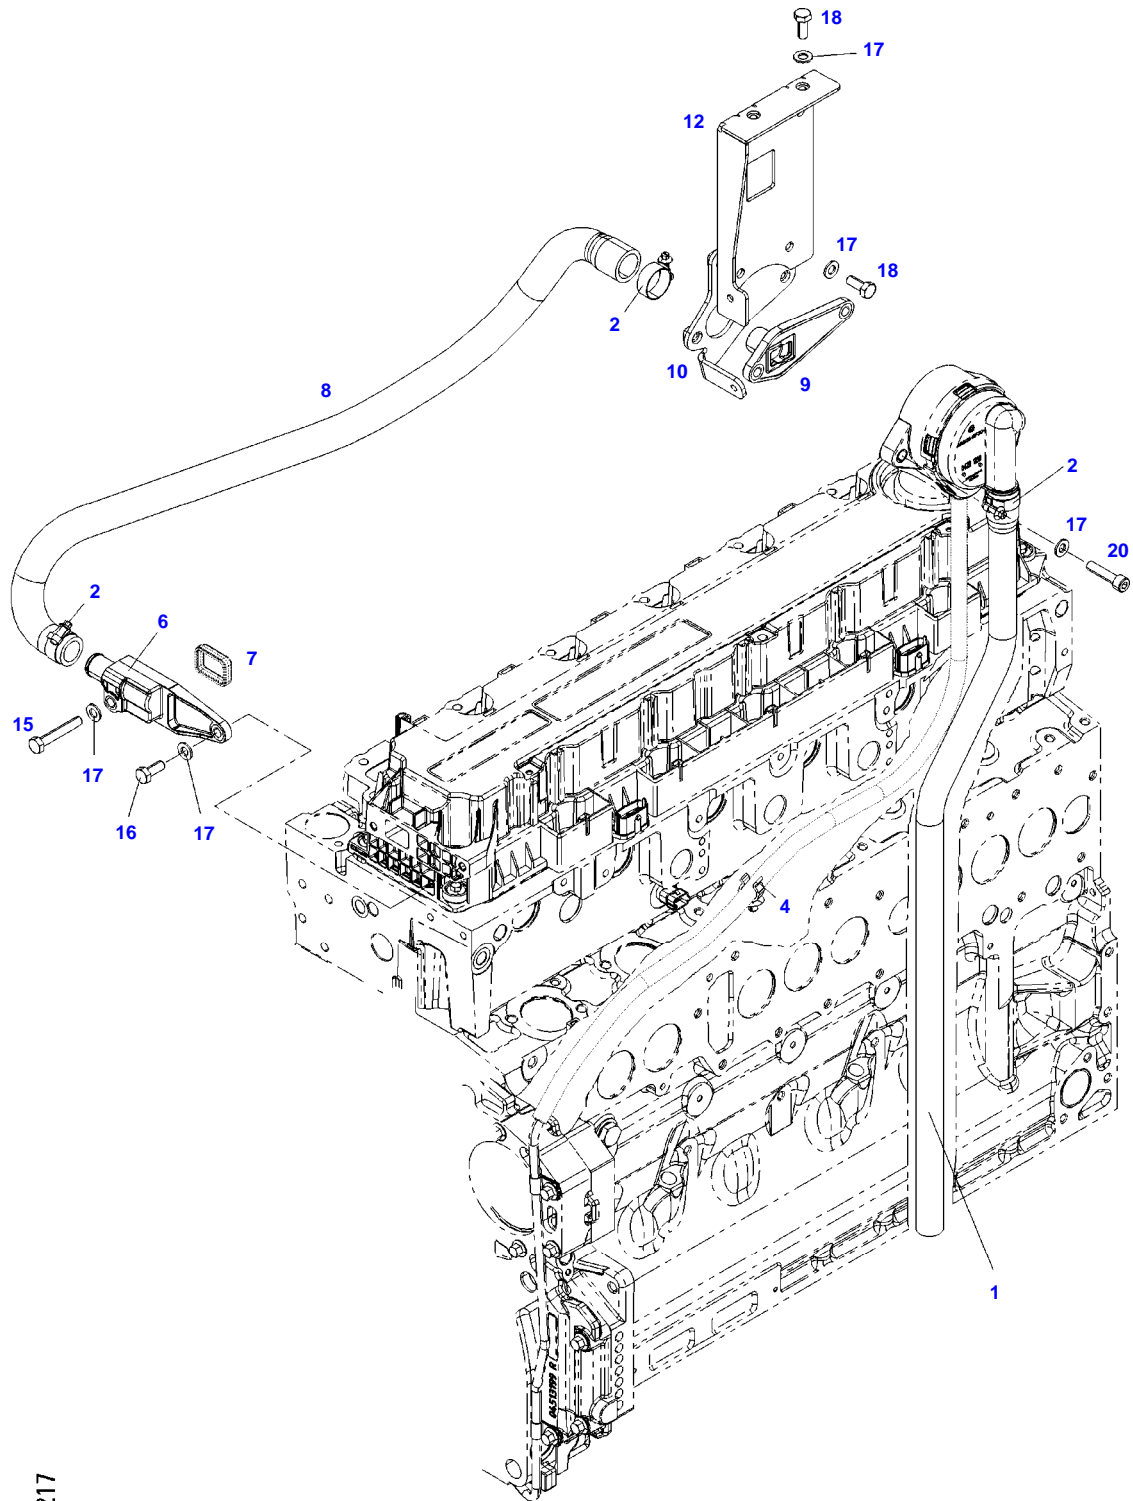

FENDT 718 S4 (740/00101-06000) (WAM740XXX00F06001-99999)
F51217

051217

Item	Part Number	Qty	Description Comments	Technical Specification
BREATHER TUBE				
1	72648984	1	HOSE	
2	72311167	3	HOSE CLIP	
4	72488959	1	CLIP	SCHLAUCH POM
6	72455520	1	ADAPTER	
7	72455795	1	SEAL	
8	72648983	1	HOSE	
9	72437633	1	CONNECTING FLANGE	
10	72613957	1	BRACKET	
12	72613956	1	BRACKET	
15	72315665	1	HEXAGONAL HEAD BOLT	DIN 933 M8X45-8.8A3L
16	72315650	1	HEXAGONAL HEAD BOLT	DIN 933 M8 X 20-8.8A3L
17	72315053	8	SPLIT WASHER	FWN 65208-8-A3L
18	72315642	4	HEXAGONAL HEAD BOLT	DIN 933 M8 X 16-8.8A3L
20	72315478	2	SOCKET HEAD BOLT	DIN 912 M8X35-8.8