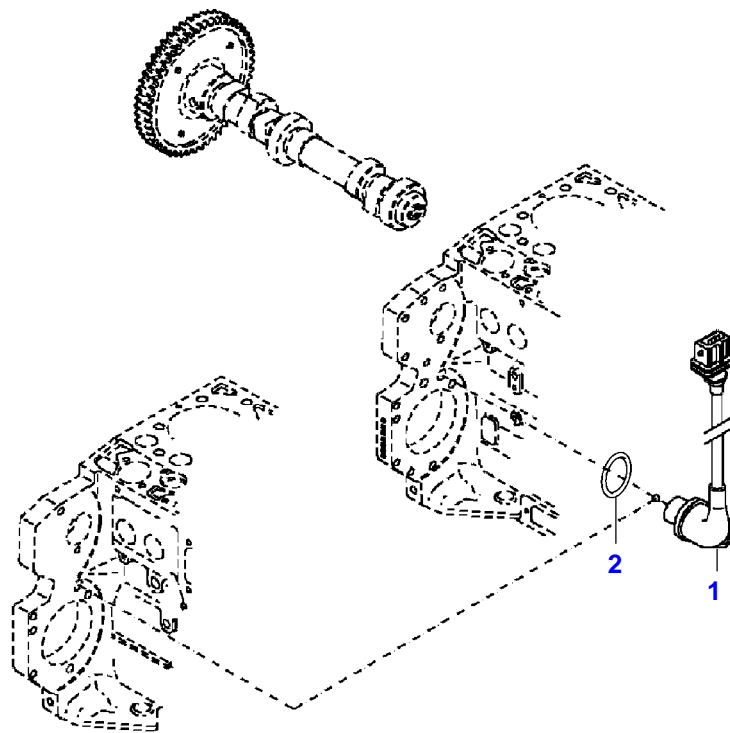

051160

Item	Part Number	Qty	Description Comments	Technical Specification
			ENGINE <-- 11903824 --> 11922234	
	72624069	1	ENGINE	TCD6.1L6
1	72625677	1	CRANKCASE	
2	72416467	14	HEXAGONAL HEAD BOLT	
3	72344342	14	ADAPTER BUSH	
5	72439867	4	SEALING WASHER	DIN7603-14X18-CU-VERZ
6	72439874	1	SEALING WASHER	
7	72455559	1	PLUG SCREW	
8	72429347	1	SCREW	M14X1,5
9	72431135	1	LOCKING PLUG	
10	ACP0152940	6	FEMALE BEARING	
11	ACP0152930	1	FEMALE BEARING	
12	72325325	9	CORE HOLE PLUG	
13	72325326	6	CORE HOLE PLUG	
14	72315799	3	PLUG	DIN 7604 AM14X1,5-A3L
15	72315438	1	PLUG SCREW	DIN 908 M14X1,5-ST
17			NOT AVAILABLE IN SINGLE PARTS	
185	72381391	1	THREADLOCKER	LOCTITE 243 10ML

051219

Fendt

FENDT 718 S4 (740/00101-06000) (WAM740XXX00F06001-99999)

F740000

ENGINE BEARINGS

Page01-0014

Item	Part Number	Qty	Description Comments	Technical Specification
1	72423991	4	ENGINE MOUNT	
2	72318110	4	DISC	
3	72315563	3	HEXAGONAL HEAD BOLT	DIN 931 M12X80-8.8A3L
5	72614203	1	SCREW	DIN 939 M12X70-8.8 A3L
6	72313276	1	NUT	DIN 934 M12-8A3L