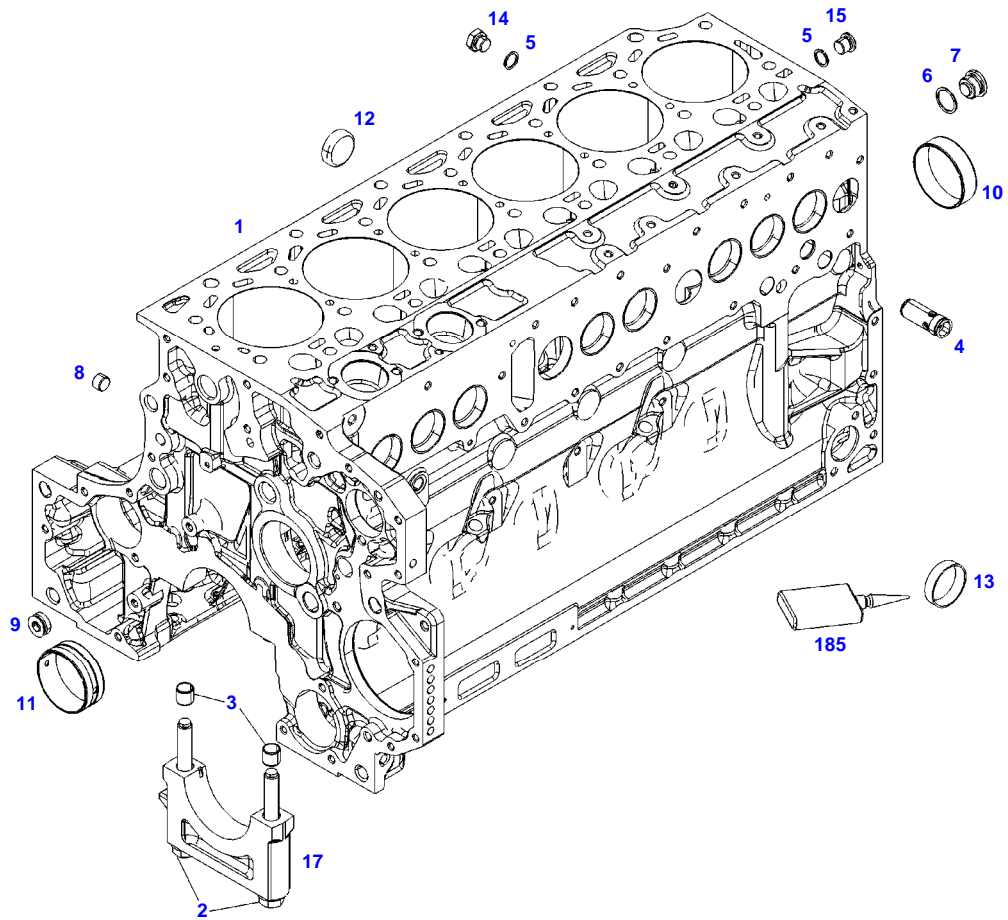

051160

Item	Part Number	Qty	Description Comments	Technical Specification
			ENGINE <-- 11903824 --> 11922234	
	72624069	1	ENGINE	TCD6.1L6
1	72625677	1	CRANKCASE	
2	72416467	14	HEXAGONAL HEAD BOLT	
3	72344342	14	ADAPTER BUSH	
5	72439867	4	SEALING WASHER	DIN7603-14X18-CU-VERZ
6	72439874	1	SEALING WASHER	
7	72455559	1	PLUG SCREW	
8	72429347	1	SCREW	M14X1,5
9	72431135	1	LOCKING PLUG	
10	ACP0152940	6	FEMALE BEARING	
11	ACP0152930	1	FEMALE BEARING	
12	72325325	9	CORE HOLE PLUG	
13	72325326	6	CORE HOLE PLUG	
14	72315799	3	PLUG	DIN 7604 AM14X1,5-A3L
15	72315438	1	PLUG SCREW	DIN 908 M14X1,5-ST
17			NOT AVAILABLE IN SINGLE PARTS	
185	72381391	1	THREADLOCKER	LOCTITE 243 10ML

Item	Part Number	Qty	Description Comments	Technical Specification
			ENGINE <-- 11922235 --> 12299950	
	72624069	1	ENGINE UP TO MACHINE S/N WAM740XXX00F09000	TCD6.1L6
1	72627713	1	CRANKCASE	
2	72416467	14	HEXAGONAL HEAD BOLT	
3	72344342	14	ADAPTER BUSH	
4	72628299	1	DISCHARGE VALVE	
5	72439867	3	SEALING WASHER	DIN7603-14X18-CU-VERZ
6	72439874	1	SEALING WASHER	
7	72455559	1	PLUG SCREW	
8	72429347	1	SCREW	M14X1,5
9	72431135	1	LOCKING PLUG	
10	ACP0152940	6	FEMALE BEARING	
11	ACP0152930	1	FEMALE BEARING	
12	72325325	9	CORE HOLE PLUG	
13	72325326	6	CORE HOLE PLUG	
14	72315799	3	PLUG	DIN 7604 AM14X1,5-A3L
15	72315438	1	PLUG SCREW	DIN 908 M14X1,5-ST
17			NOT AVAILABLE IN SINGLE PARTS	
185	72416485	1	SAFE.LOCK AGENT	