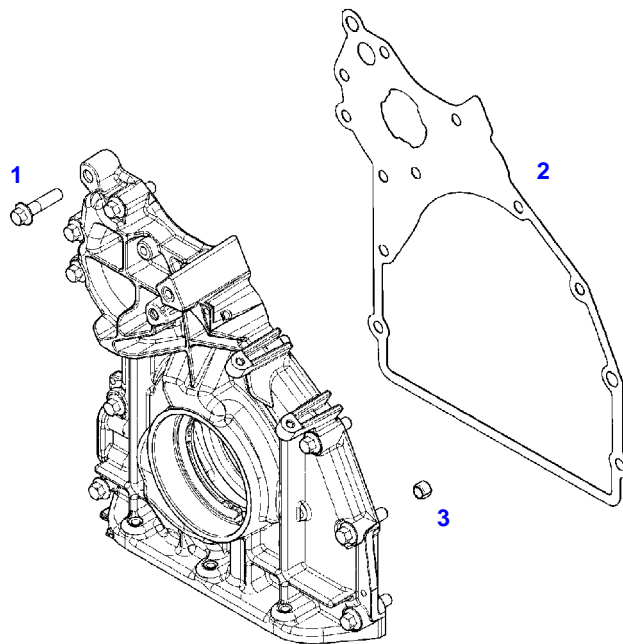

041243

Fendt

FENDT 718 S4 (740/00101-06000) (WAM740XXX00F06001-99999)

F740000

FRONT COVER

Page01-0020

Item	Part Number	Qty	Description Comments	Technical Specification
FASTENINGS				
1	72605244	12	HEXAGONAL HEAD BOLT M8X35	M8X35
2	72486511	1	SEAL	
3	72325352	1	TENSIONER BUSHING