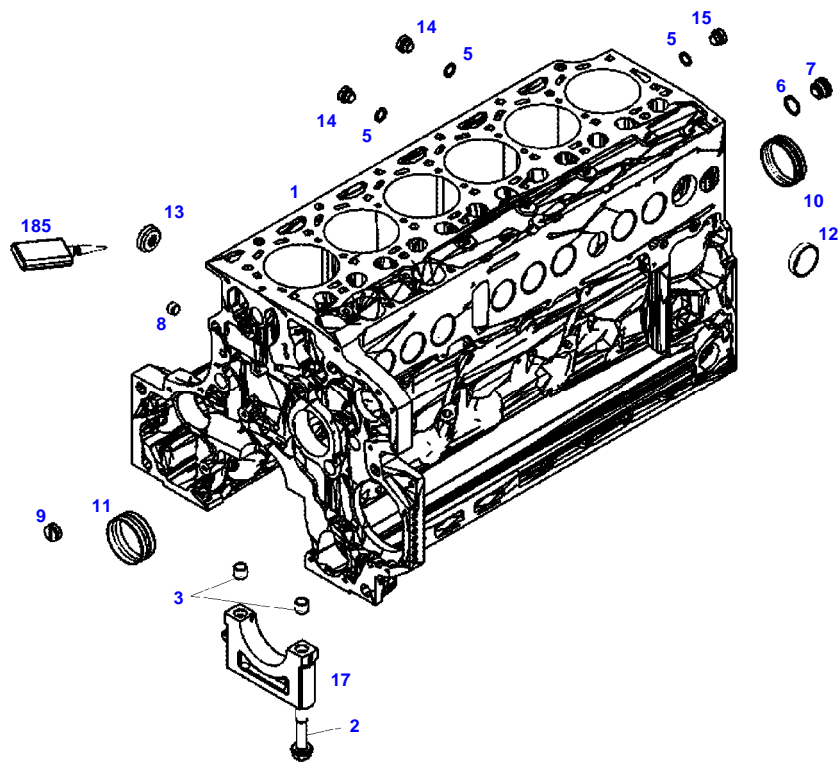

051160

Item	Part Number	Qty	Description Comments	Technical Specification
			ENGINE <-- 11903824 --> 11922234	
	72624069	1	ENGINE	TCD6.1L6
1	72625677	1	CRANKCASE	
2	72416467	14	HEXAGONAL HEAD BOLT	
3	72344342	14	ADAPTER BUSH	
5	72439867	4	SEALING WASHER	DIN7603-14X18-CU-VERZ
6	72439874	1	SEALING WASHER	
7	72455559	1	PLUG SCREW	
8	72429347	1	SCREW	M14X1,5
9	72431135	1	LOCKING PLUG	
10	ACP0152940	6	FEMALE BEARING	
11	ACP0152930	1	FEMALE BEARING	
12	72325325	9	CORE HOLE PLUG	
13	72325326	6	CORE HOLE PLUG	
14	72315799	3	PLUG	DIN 7604 AM14X1,5-A3L
15	72315438	1	PLUG SCREW	DIN 908 M14X1,5-ST
17			NOT AVAILABLE IN SINGLE PARTS	
185	72381391	1	THREADLOCKER	LOCTITE 243 10ML

Item	Part Number	Qty	Description Comments	Technical Specification
			ENGINE <-- 11922235 --> 12299950	
	72624069	1	ENGINE UP TO MACHINE S/N WAM740XXX00F09000	TCD6.1L6
1	72627713	1	CRANKCASE	
2	72416467	14	HEXAGONAL HEAD BOLT	
3	72344342	14	ADAPTER BUSH	
4	72628299	1	DISCHARGE VALVE	
5	72439867	3	SEALING WASHER	DIN7603-14X18-CU-VERZ
6	72439874	1	SEALING WASHER	
7	72455559	1	PLUG SCREW	
8	72429347	1	SCREW	M14X1,5
9	72431135	1	LOCKING PLUG	
10	ACP0152940	6	FEMALE BEARING	
11	ACP0152930	1	FEMALE BEARING	
12	72325325	9	CORE HOLE PLUG	
13	72325326	6	CORE HOLE PLUG	
14	72315799	3	PLUG	DIN 7604 AM14X1,5-A3L
15	72315438	1	PLUG SCREW	DIN 908 M14X1,5-ST
17			NOT AVAILABLE IN SINGLE PARTS	
185	72416485	1	SAFE.LOCK AGENT	