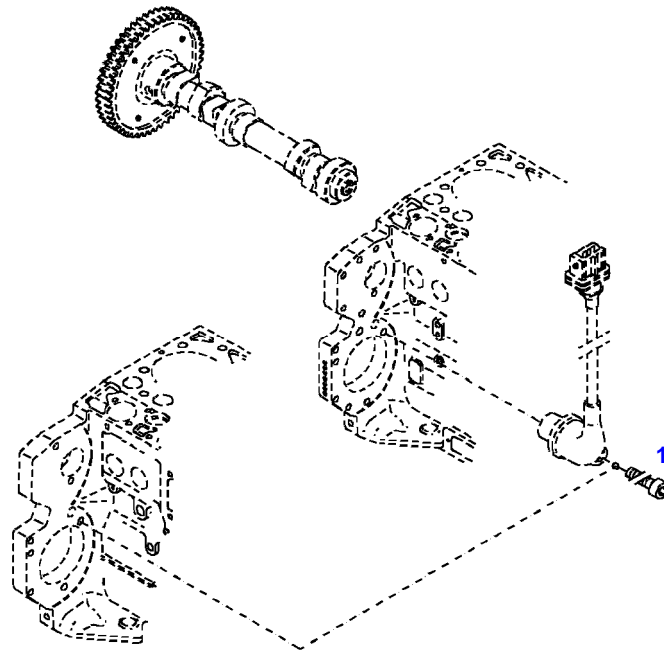

035317

Fendt

FENDT 718 S4 (740/00101-06000) (WAM740XXX00F06001-99999)

F740000

TRANSMITTER

Page01-0016

Item	Part Number	Qty	Description Comments	Technical Specification
			ENGINE SPEED FASTENINGS	
1	72315460	1	SOCKET HEAD BOLT	DIN 912 M6X16-8.8