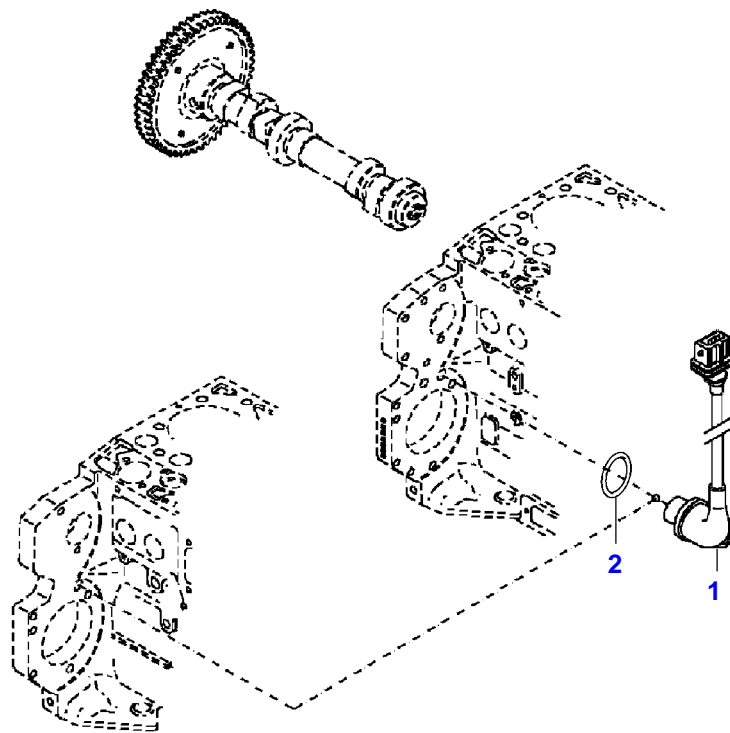

Item	Part Number	Qty	Description Comments	Technical Specification
			<b>RIGHT</b>	
1	72423955	1	ENGINE SUSPENSION	
2	72418408	1	HEXAGONAL HEAD BOLT	DIN 933 M16X40 GWA-10.9
3	72374294	1	HEXAGONAL HEAD BOLT	DIN 931-M16X85 GWA-10.9

---

Item	Part Number	Qty	Description Comments	Technical Specification
1	72423991	4	ENGINE MOUNT	
2	72318110	4	DISC	
3	72315563	4	HEXAGONAL HEAD BOLT	DIN 931 M12X80-8.8A3L

431755-M-1

---

Fendt

FENDT 716NA (726/00101-99999)