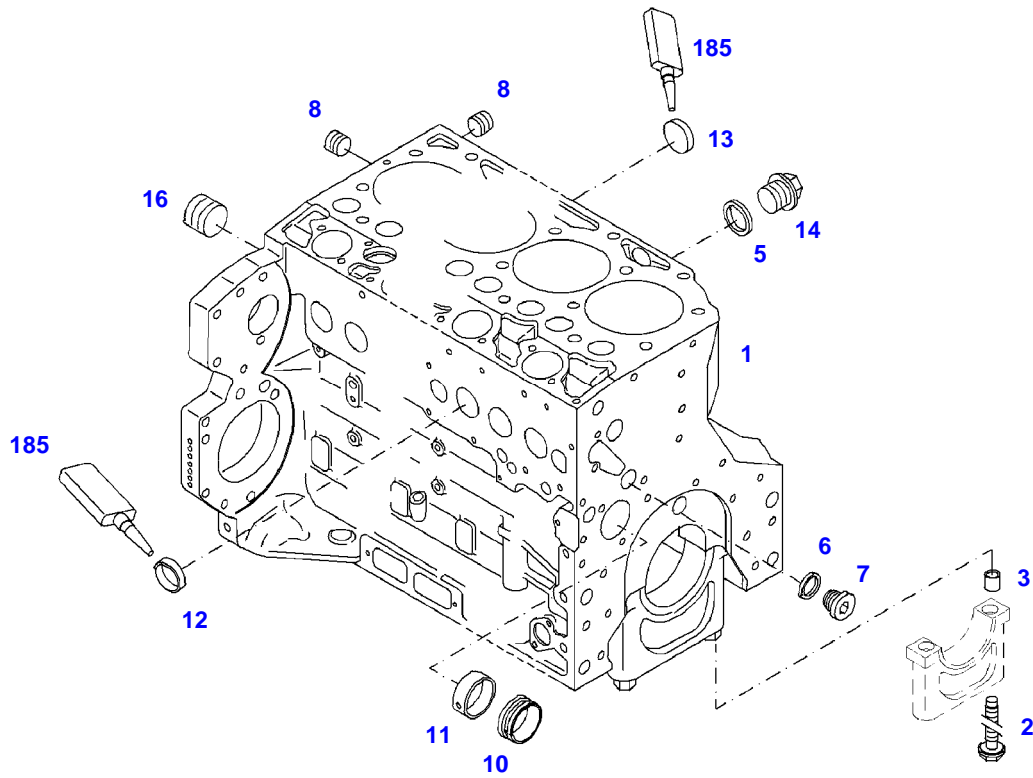

**TABLE OF CONTENT**

<b>Page Number</b>	<b>Page Title</b>	<b>Page Reference</b>
01-000-TOC	ENGINE, FUEL AND EXHAUST SYSTEM	01-000-TOC
02-000-TOC	AXLES	02-000-TOC
03-000-TOC	STEERING SYSTEM	03-000-TOC
04-000-TOC	DRIVE TRAIN SYSTEM	04-000-TOC
05-000-TOC	COMPRESSED AIR SYSTEM	05-000-TOC
06-000-TOC	HYDRAULIC SYSTEM	06-000-TOC
07-000-TOC	ELECTRICAL SYSTEM	07-000-TOC
08-000-TOC	CAB	08-000-TOC
09-000-TOC	AIR CONDITIONING AND HEATING SYSTEM	09-000-TOC
10-000-TOC	CHASSIS	10-000-TOC
11-000-TOC	WHEELS	11-000-TOC
12-000-TOC	IMPLEMENT LIFT SYSTEM FRONT	12-000-TOC
13-000-TOC	IMPLEMENT LIFT SYSTEM REAR	13-000-TOC
14-000-TOC	FRONT/REAR LOADERS	14-000-TOC
15-000-TOC	ACCESSORIES	15-000-TOC

FENDT 716NA (726/00101-99999)  
41000

041000

Item	Part Number	Qty	Description Comments	Technical Specification
	72455375	1	ENGINE PLEASE ORDER WITH ENGINE NO. ONLY !	TCD2012L064V
	72604552	1	REMANUFACTURED SHORT BLOCK ENGINE	
1	72455558	1	CRANKCASE ><2-16 ENG.NO. --> 11150758	
	72495102	1	CRANKCASE ><2-16 ENG.NO. <-- 11150759	
2	72416467	14	HEXAGONAL HEAD BOLT	
3	72344342	14	ADAPTER BUSH	
5	72315095	2	SEALING WASHER	DIN 7603 A14X20-CU
6	72455567	1	SEALING WASHER	DIN 7603 D22X27-CU
7	72455559	1	PLUG SCREW	
8	72429347	2	SCREW M14X1,5	M14X1,5
10	72416469	6	BEARING BUSHING	
11	72416470	1	BEARING BUSHING	
12	72325325	9	CORE HOLE PLUG	
13	72325326	5	CORE HOLE PLUG	
14	72315799	2	PLUG	DIN 7604 AM14X1,5-A3L
16	72431135	1	LOCKING PLUG	
185	72381391	1	THREADLOCKER	LOCTITE 243 10ML

CRANKCASE

Page01-0004

---

Item	Part Number	Qty	Description Comments
<b>BLANKING PARTS</b>			
5	72415828	1	DISC
6	72426697	1	HEXAGONAL HEAD BOLT
10	72426698	1	BUSH

FENDT 716NA (726/00101-99999)  
40194

040194