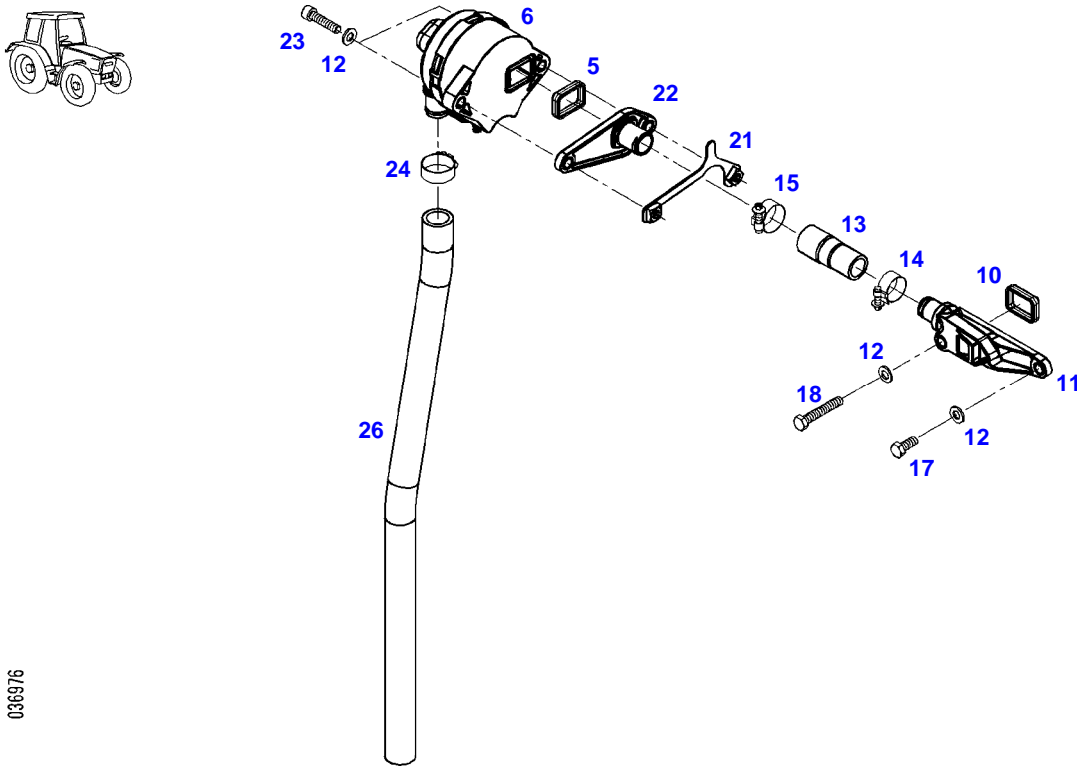

FENDT 716NA (726/00101-99999)  
36976

Item	Part Number	Qty	Description Comments	Technical Specification
5	72455795	1	SEAL	
6	72437250	1	BREATHER ><5	
10	72455795	1	SEAL	
11	72455520	1	ADAPTER	
12	72311788	4	DISC	DIN 125-8,4-ST.A3L
13	72453997	1	HOSE	
14	72373531	1	HOSE CLIP	
15	72311167	1	HOSE CLIP	
17	72315650	1	HEXAGONAL HEAD BOLT	DIN 933 M8 X 20-8.8A3L
18	72315668	1	HEXAGONAL HEAD BOLT	DIN 933 M8X50-8.8A3L
21	72452928	1	PLATE	
22	72437633	1	CONNECTING FLANGE	
23	72315478	2	SOCKET HEAD BOLT	DIN 912 M8X35-8.8
24	72311167	1	HOSE CLIP	
26	72495711	1	HOSE	

**Thank you so much for reading**

Item	Part Number	Qty	Description Comments
			<b>OIL RETURN TUBE</b>
4	72325453	1	HEXAGONAL HEAD BOLT M8X50
8	72437987	1	OIL RETURN LINE ><9-13
9	72439873	2	SEALING WASHER
10	72323517	1	BANJO BOLT
11	72425772	2	PIPE CLAMP
12	72437138	1	RUBBER HOSE
13	72325537	1	HOSE CLIP
14	72439874	1	SEALING WASHER
15	72425770	1	LOCK VALVE
16	72325457	1	HEXAGONAL HEAD BOLT M8X40
18	72479013	1	HOSE CLIP