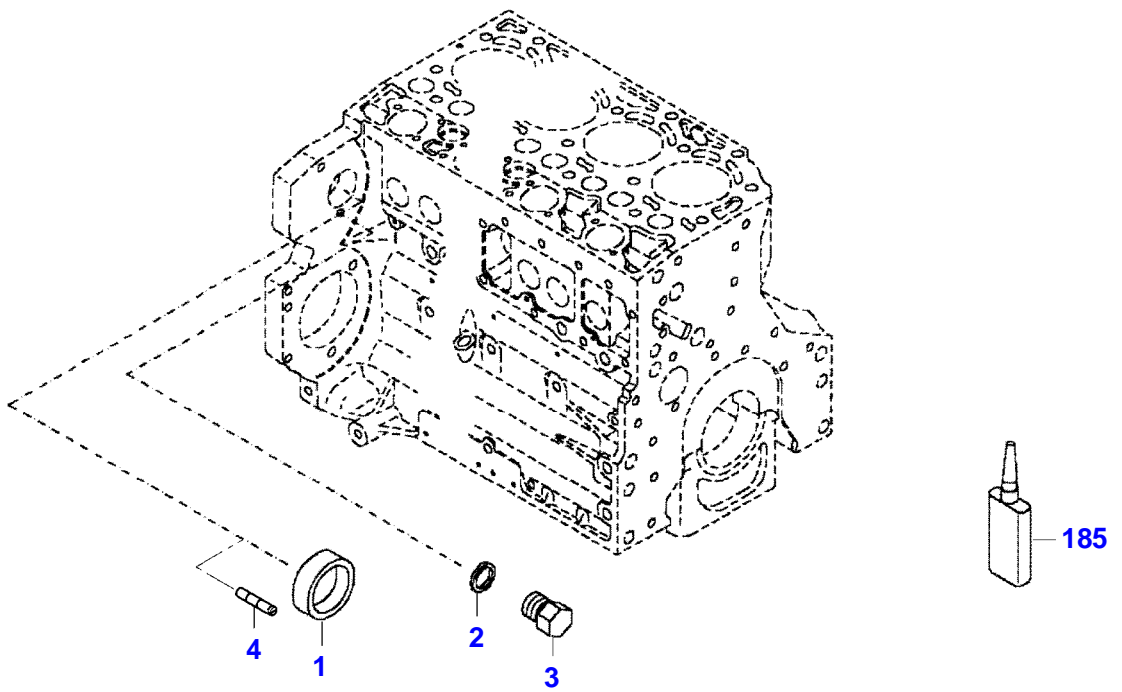

Fendt

FENDT 716NA (726/00101-99999)

F726105

CRANKCASE

Page01-0002

Item	Part Number	Qty	Description Comments	Technical Specification
BLANKING PARTS				
1	72627515	1	CORE HOLE PLUG	
2	72315088	2	SEALING WASHER	DIN 7603 A10X13,5-CU
3	72323677	2	PLUG	
4	72631860	2	SLUG	
185	72325403	1	SAFE.LOCK AGENT