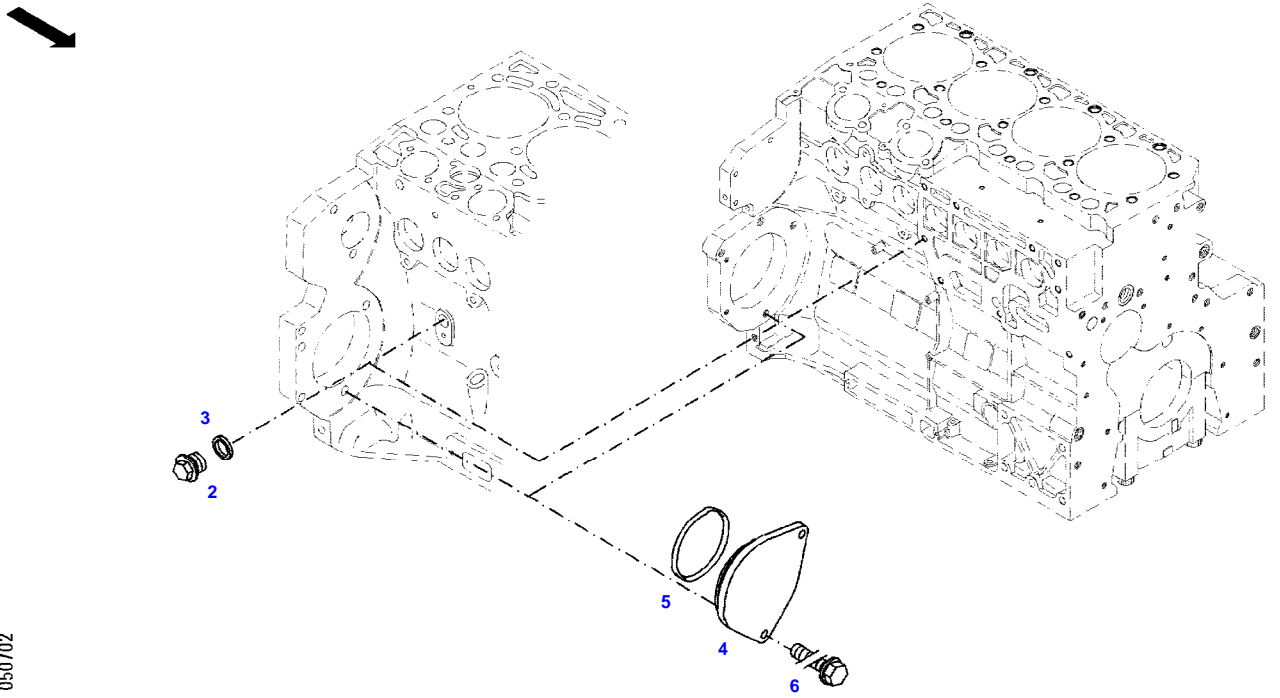

185

Fendt

FENDT 714 S4 (738/00101-06000) (WAM738XXX00F06001-99999)

F738000

CRANKCASE

Page01-0009

Item	Part Number	Qty	Description Comments
			LOCKING PLUG
1	72325326	1	CORE HOLE PLUG UP TO ENGINE NUMBER 11981720
	72628072	1	CAP COVER FROM ENGINE S/N 11981721
185	72325403	1	SAFE.LOCK AGENT UP TO ENGINE NUMBER 11981720
	72493900	1	INSTALLATION AIDS FROM ENGINE S/N 11981721