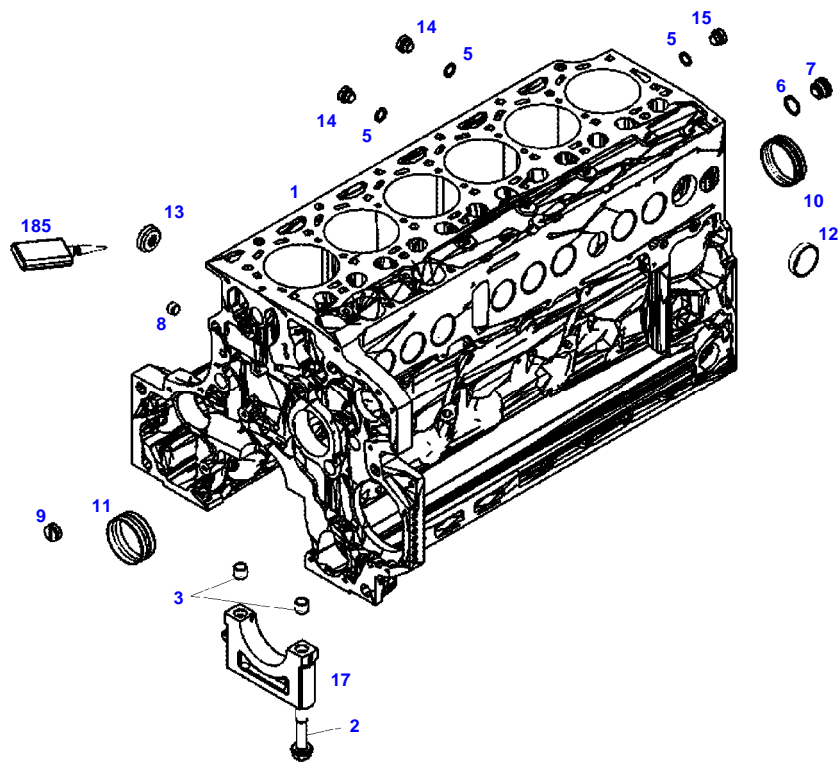

051160

Item	Part Number	Qty	Description Comments	Technical Specification
			ENGINE <-- 11903824 --> 11922234	
	72624622	1	ENGINE	TCD6.1L6
1	72625677	1	CRANKCASE	
2	72416467	14	HEXAGONAL HEAD BOLT	
3	72344342	14	ADAPTER BUSH	
5	72439867	4	SEALING WASHER	DIN7603-14X18-CU-VERZ
6	72439874	1	SEALING WASHER	
7	72455559	1	PLUG SCREW	
8	72429347	1	SCREW	M14X1,5
9	72431135	1	LOCKING PLUG	
10	ACP0152940	6	FEMALE BEARING	
11	ACP0152930	1	FEMALE BEARING	
12	72325325	9	CORE HOLE PLUG	
13	72325326	6	CORE HOLE PLUG	
14	72315799	3	PLUG	DIN 7604 AM14X1,5-A3L
15	72315438	1	PLUG SCREW	DIN 908 M14X1,5-ST
17			NOT AVAILABLE IN SINGLE PARTS	
185	72381391	1	THREADLOCKER	LOCTITE 243 10ML

Item	Part Number	Qty	Description Comments	Technical Specification
			ENGINE <-- 11922235 --> 12299950	
	72624622	1	ENGINE UP TO MACHINE S/N WAM738XXX00F09000	TCD6.1L6
1	72627713	1	CRANKCASE	
2	72416467	14	HEXAGONAL HEAD BOLT	
3	72344342	14	ADAPTER BUSH	
4	72628299	1	DISCHARGE VALVE	
5	72439867	3	SEALING WASHER	DIN7603-14X18-CU-VERZ
6	72439874	1	SEALING WASHER	
7	72455559	1	PLUG SCREW	
8	72429347	1	SCREW	M14X1,5
9	72431135	1	LOCKING PLUG	
10	ACP0152940	6	FEMALE BEARING	
11	ACP0152930	1	FEMALE BEARING	
12	72325325	9	CORE HOLE PLUG	
13	72325326	6	CORE HOLE PLUG	
14	72315799	3	PLUG	DIN 7604 AM14X1,5-A3L
15	72315438	1	PLUG SCREW	DIN 908 M14X1,5-ST
17			NOT AVAILABLE IN SINGLE PARTS	
185	72416485	1	SAFE.LOCK AGENT	