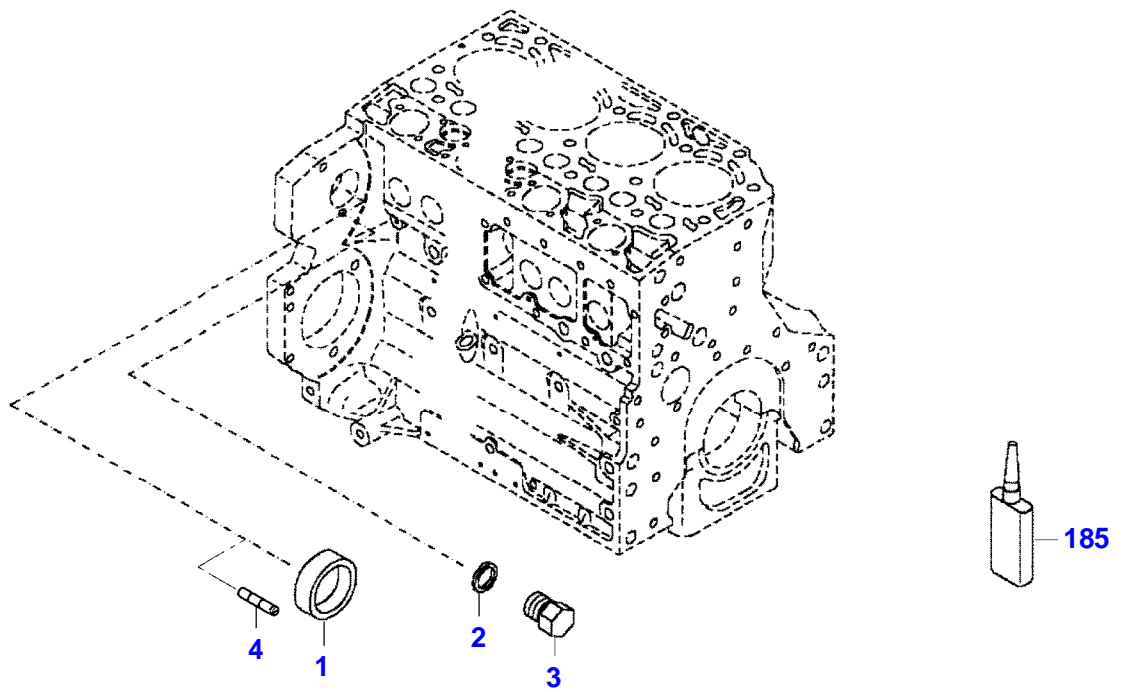

Item	Part Number	Qty	Description Comments	Technical Specification
BLANKING PARTS				
1	72627515	1	CORE HOLE PLUG UP TO ENGINE NUMBER 11981720	
	72628071	1	CAP COVER FROM ENGINE S/N 11981721	
2	72315088	2	SEALING WASHER	DIN 7603 A10X13,5-CU
3	72323677	2	PLUG	
4	72631860	2	THREADED PIN UP TO ENGINE S/N 12473740	
	72657969	2	PLUG SCREW STARTING FROM ENGINE SERIAL NUMBER 12473741	
185	72325403	1	SAFE.LOCK AGENT UP TO ENGINE NUMBER 11981720	
	72493900	1	INSTALLATION AIDS FROM ENGINE S/N 11981721