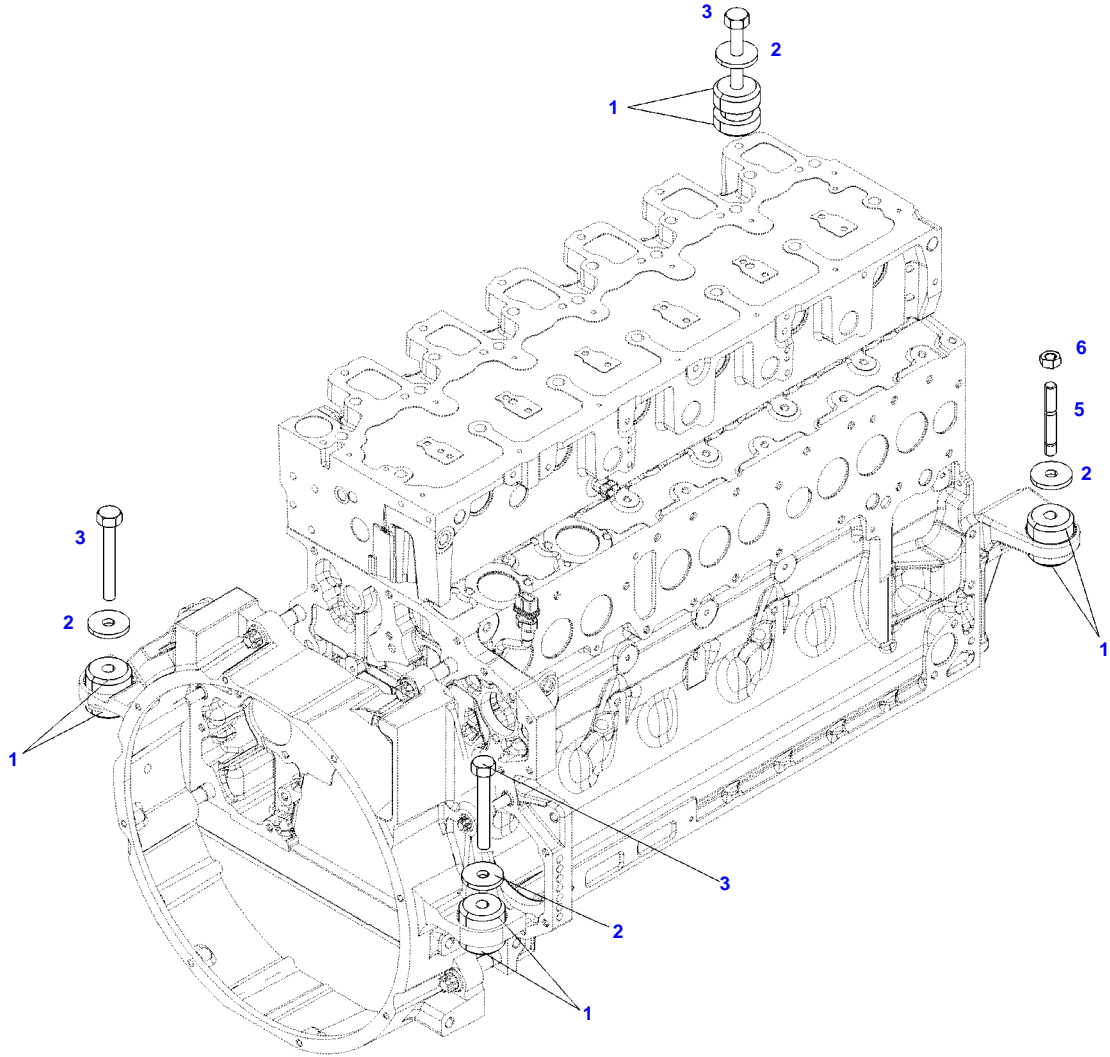

Fendt

FENDT 714 S4 (738/00101-06000) (WAM738XXX00F06001-99999)

F738000

ENGINE MOUNTINGS

Page01-0013

Item	Part Number	Qty	Description Comments	Technical Specification
1	72600590	1	ENGINE SUSPENSION	LI
3	72613694	1	ENGINE SUSPENSION	R
5	72374294	2	HEXAGONAL HEAD BOLT	DIN 931-M16X85 GWA-10.9
6	72418408	2	HEXAGONAL HEAD BOLT	DIN 933 M16X40 GWA-10.9