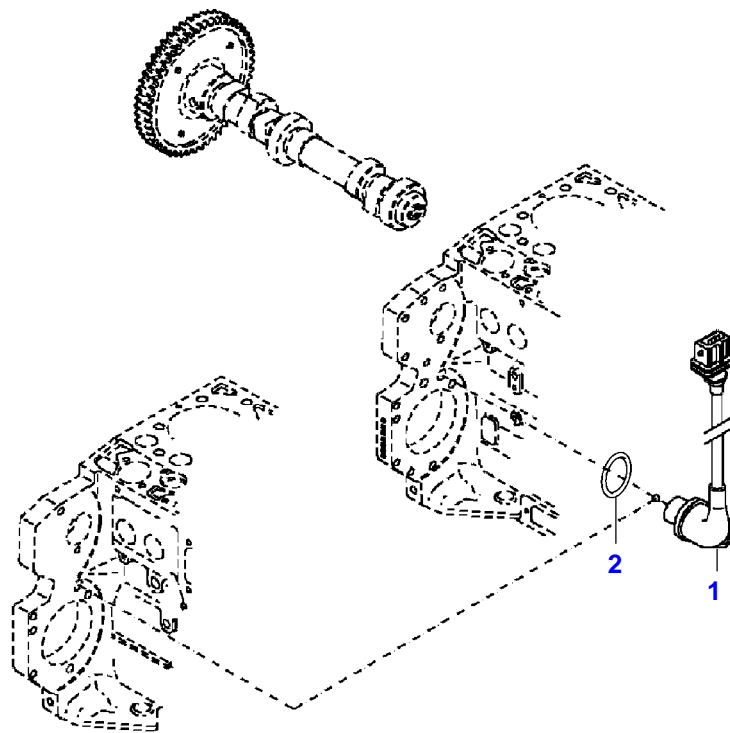

051160

Item	Part Number	Qty	Description Comments	Technical Specification
			ENGINE <-- 11903824 --> 11922234	
	72624622	1	ENGINE	TCD6.1L6
1	72625677	1	CRANKCASE	
2	72416467	14	HEXAGONAL HEAD BOLT	
3	72344342	14	ADAPTER BUSH	
5	72439867	4	SEALING WASHER	DIN7603-14X18-CU-VERZ
6	72439874	1	SEALING WASHER	
7	72455559	1	PLUG SCREW	
8	72429347	1	SCREW	M14X1,5
9	72431135	1	LOCKING PLUG	
10	ACP0152940	6	FEMALE BEARING	
11	ACP0152930	1	FEMALE BEARING	
12	72325325	9	CORE HOLE PLUG	
13	72325326	6	CORE HOLE PLUG	
14	72315799	3	PLUG	DIN 7604 AM14X1,5-A3L
15	72315438	1	PLUG SCREW	DIN 908 M14X1,5-ST
17			NOT AVAILABLE IN SINGLE PARTS	
185	72381391	1	THREADLOCKER	LOCTITE 243 10ML

Item	Part Number	Qty	Description Comments	Technical Specification
BLANKING PARTS				
1	72627515	1	CORE HOLE PLUG UP TO ENGINE NUMBER 11981720	
	72628071	1	CAP COVER FROM ENGINE S/N 11981721	
2	72315088	2	SEALING WASHER	DIN 7603 A10X13,5-CU
3	72323677	2	PLUG	
4	72631860	2	THREADED PIN UP TO ENGINE S/N 12473740	
	72657969	2	PLUG SCREW STARTING FROM ENGINE SERIAL NUMBER 12473741	
185	72325403	1	SAFE.LOCK AGENT UP TO ENGINE NUMBER 11981720	
	72493900	1	INSTALLATION AIDS FROM ENGINE S/N 11981721	

051219

Fendt

FENDT 714 S4 (738/00101-06000) (WAM738XXX00F06001-99999)

F738000

ENGINE BEARINGS

Page01-0014

Item	Part Number	Qty	Description Comments	Technical Specification
1	72423991	4	ENGINE MOUNT	
2	72318110	4	DISC	
3	72315563	3	HEXAGONAL HEAD BOLT	DIN 931 M12X80-8.8A3L
5	72614203	1	SCREW	DIN 939 M12X70-8.8 A3L
6	72313276	1	NUT	DIN 934 M12-8A3L