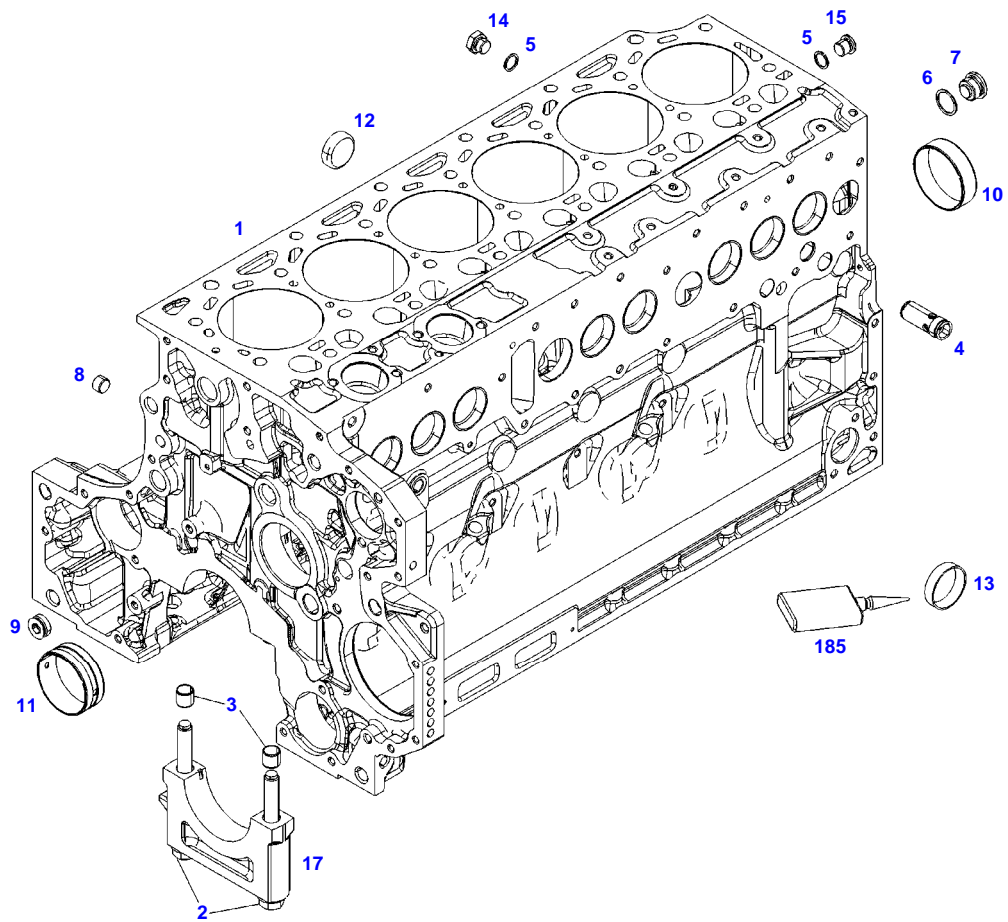

F061603

Item	Part Number	Qty	Description Comments	Technical Specification
			ENGINE <-- 11922235 --> 12299950	
	72624622	1	ENGINE UP TO MACHINE S/N WAM738XXX00F09000	TCD6.1L6
1	72627713	1	CRANKCASE	
2	72416467	14	HEXAGONAL HEAD BOLT	
3	72344342	14	ADAPTER BUSH	
4	72628299	1	DISCHARGE VALVE	
5	72439867	3	SEALING WASHER	DIN7603-14X18-CU-VERZ
6	72439874	1	SEALING WASHER	
7	72455559	1	PLUG SCREW	
8	72429347	1	SCREW	M14X1,5
9	72431135	1	LOCKING PLUG	
10	ACP0152940	6	FEMALE BEARING	
11	ACP0152930	1	FEMALE BEARING	
12	72325325	9	CORE HOLE PLUG	
13	72325326	6	CORE HOLE PLUG	
14	72315799	3	PLUG	DIN 7604 AM14X1,5-A3L
15	72315438	1	PLUG SCREW	DIN 908 M14X1,5-ST
17			NOT AVAILABLE IN SINGLE PARTS	
185	72416485	1	SAFE.LOCK AGENT