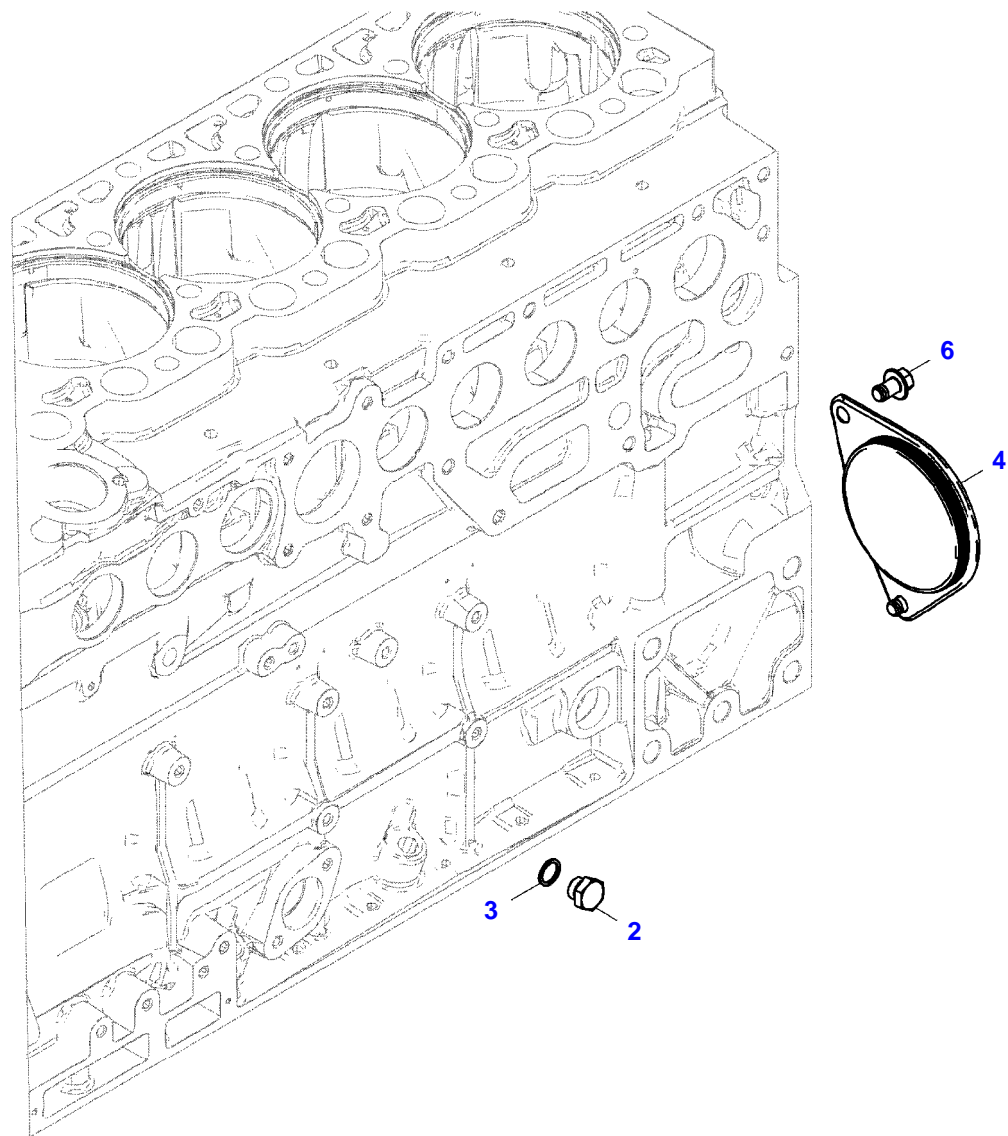

25548786-M-1

Fendt

FENDT 714 S4 (738/00101-06000) (WAM738XXX00F06001-99999)

F738000

CRANKCASE

Page01-0011

Item	Part Number	Qty	Description Comments	Technical Specification
			BLANKING PARTS FROM ENGINE S/N 12163344	
2	72631866	1	PLUG SCREW NOT NEEDED WITH AIR BRAKE	
3	72439867	1	SEALING WASHER NOT NEEDED WITH AIR BRAKE	DIN7603-14X18-CU-VERZ
4	72657732	1	COVER NOT NEEDED WITH AIR BRAKE	
6	72657640	2	HEXAGONAL HEAD BOLT	M10X16