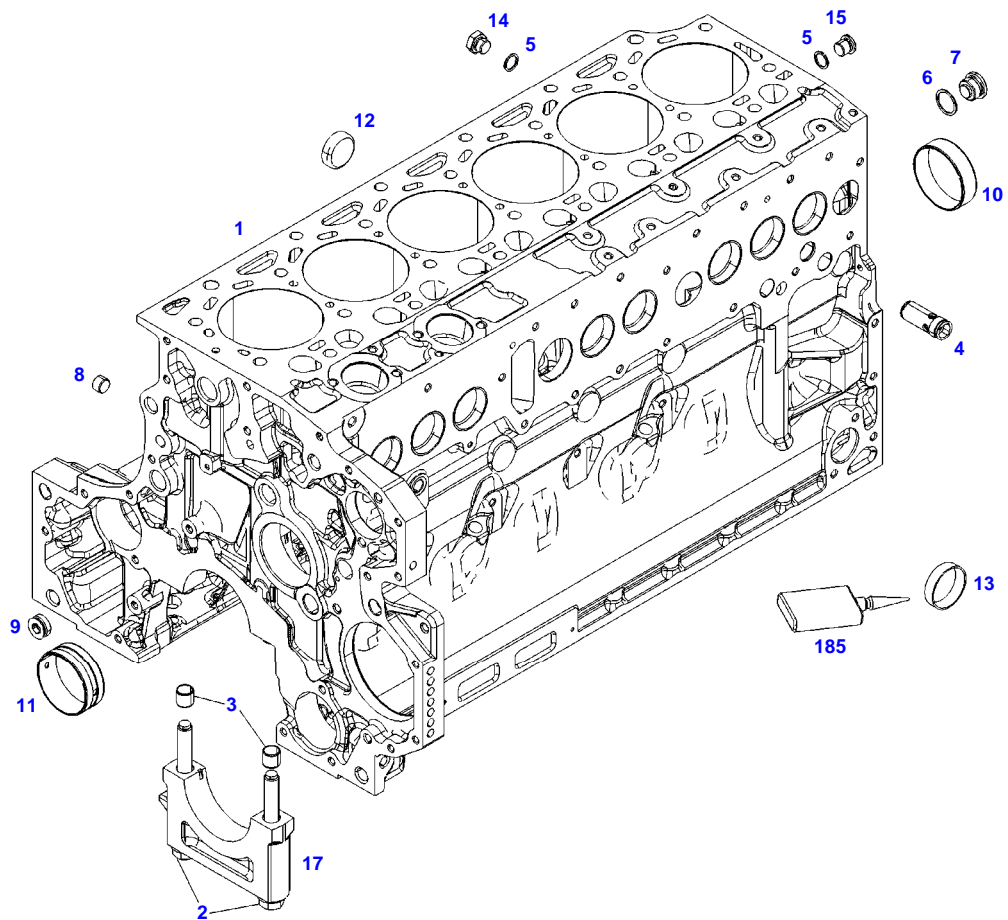

051160

Item	Part Number	Qty	Description Comments	Technical Specification
			ENGINE <-- 11903824 --> 11922234	
	72624622	1	ENGINE	TCD6.1L6
1	72625677	1	CRANKCASE	
2	72416467	14	HEXAGONAL HEAD BOLT	
3	72344342	14	ADAPTER BUSH	
5	72439867	4	SEALING WASHER	DIN7603-14X18-CU-VERZ
6	72439874	1	SEALING WASHER	
7	72455559	1	PLUG SCREW	
8	72429347	1	SCREW	M14X1,5
9	72431135	1	LOCKING PLUG	
10	ACP0152940	6	FEMALE BEARING	
11	ACP0152930	1	FEMALE BEARING	
12	72325325	9	CORE HOLE PLUG	
13	72325326	6	CORE HOLE PLUG	
14	72315799	3	PLUG	DIN 7604 AM14X1,5-A3L
15	72315438	1	PLUG SCREW	DIN 908 M14X1,5-ST
17			NOT AVAILABLE IN SINGLE PARTS	
185	72381391	1	THREADLOCKER	LOCTITE 243 10ML

Item	Part Number	Qty	Description Comments	Technical Specification
			ENGINE <-- 11922235 --> 12299950	
	72624622	1	ENGINE UP TO MACHINE S/N WAM738XXX00F09000	TCD6.1L6
1	72627713	1	CRANKCASE	
2	72416467	14	HEXAGONAL HEAD BOLT	
3	72344342	14	ADAPTER BUSH	
4	72628299	1	DISCHARGE VALVE	
5	72439867	3	SEALING WASHER	DIN7603-14X18-CU-VERZ
6	72439874	1	SEALING WASHER	
7	72455559	1	PLUG SCREW	
8	72429347	1	SCREW	M14X1,5
9	72431135	1	LOCKING PLUG	
10	ACP0152940	6	FEMALE BEARING	
11	ACP0152930	1	FEMALE BEARING	
12	72325325	9	CORE HOLE PLUG	
13	72325326	6	CORE HOLE PLUG	
14	72315799	3	PLUG	DIN 7604 AM14X1,5-A3L
15	72315438	1	PLUG SCREW	DIN 908 M14X1,5-ST
17			NOT AVAILABLE IN SINGLE PARTS	
185	72416485	1	SAFE.LOCK AGENT	