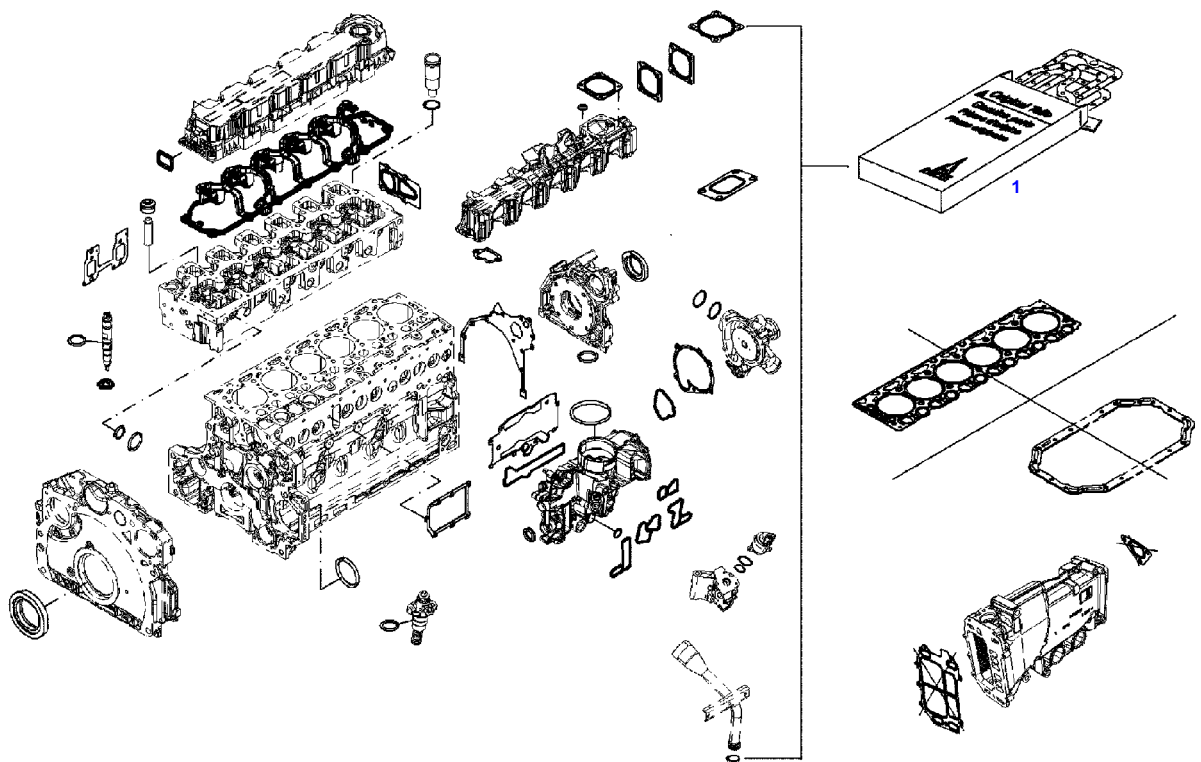

Fendt

FENDT 714 S4 (738/00101-06000) (WAM738XXX00F06001-99999)

F738000

CRANKCASE

Page01-0011

Item	Part Number	Qty	Description Comments	Technical Specification
			BLANKING PARTS FROM ENGINE S/N 12163344	
2	72631866	1	PLUG SCREW NOT NEEDED WITH AIR BRAKE	
3	72439867	1	SEALING WASHER NOT NEEDED WITH AIR BRAKE	DIN7603-14X18-CU-VERZ
4	72657732	1	COVER NOT NEEDED WITH AIR BRAKE	
6	72657640	2	HEXAGONAL HEAD BOLT	M10X16

051161