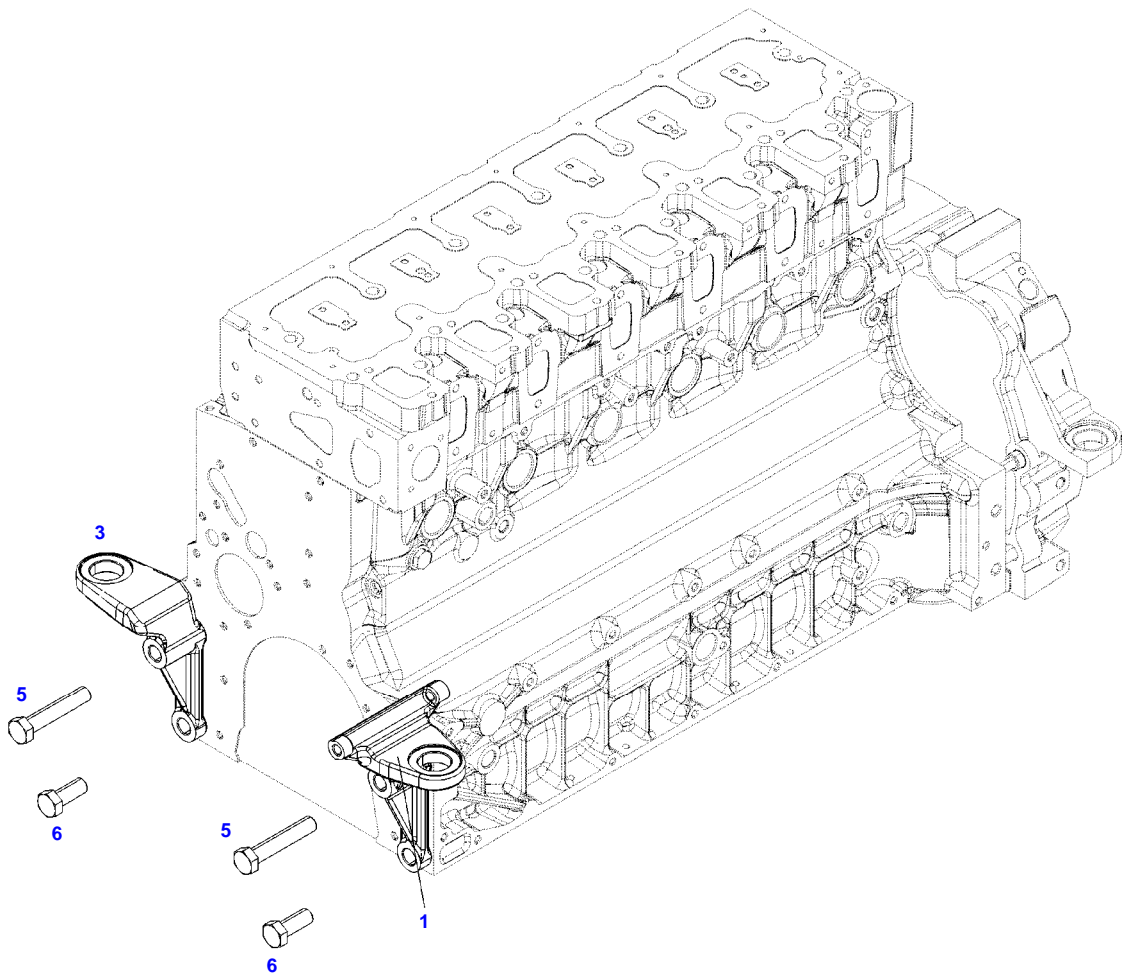

051220

Fendt

FENDT 714 S4 (738/00101-06000) (WAM738XXX00F06001-99999)

F738000

ENGINE MOUNTINGS

Page01-0013

Item	Part Number	Qty	Description Comments	Technical Specification
1	72600590	1	ENGINE SUSPENSION	LI
3	72613694	1	ENGINE SUSPENSION	R
5	72374294	2	HEXAGONAL HEAD BOLT	DIN 931-M16X85 GWA-10.9
6	72418408	2	HEXAGONAL HEAD BOLT	DIN 933 M16X40 GWA-10.9