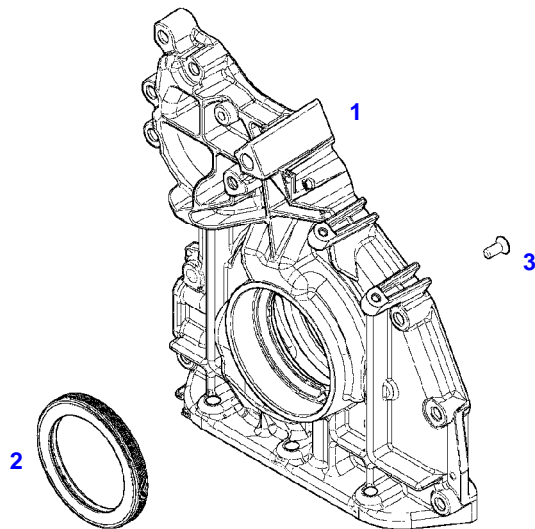

Item	Part Number	Qty	Description Comments	Technical Specification
BREATHER TUBE				
1	72442930	1	RETAINER	
3	72437633	1	CONNECTING FLANGE	
4	72311167	3	HOSE CLIP	
5	72442926	1	HOSE	
7	72455795	1	SEAL	
8	72455520	1	ADAPTER	
11	72495711	1	HOSE	
12	72315650	3	HEXAGONAL HEAD BOLT	DIN 933 M8 X 20-8.8A3L
13	72311788	6	DISC	DIN 125-8,4-ST.A3L
14	72315478	2	SOCKET HEAD BOLT	DIN 912 M8X35-8.8
15	72315668	1	HEXAGONAL HEAD BOLT	DIN 933 M8X50-8.8A3L

FENDT 714NA SCR (732/00101-99999)
41199

041199