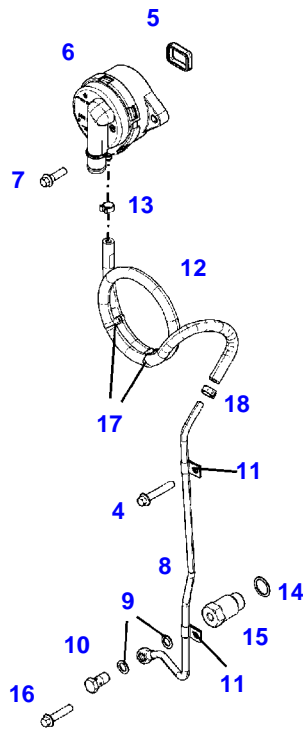

038791

<b>Item</b>	<b>Part Number</b>	<b>Qty</b>	<b>Description Comments</b>	<b>Technical Specification</b>
1	72442925	1	ENGINE SUSPENSION LEFT	
3	72423955	1	ENGINE SUSPENSION RIGHT	
5	72374294	2	HEXAGONAL HEAD BOLT	DIN 931-M16X85 GWA-10.9
6	72418408	2	HEXAGONAL HEAD BOLT	DIN 933 M16X40 GWA-10.9

---

Item	Part Number	Qty	Description Comments	Technical Specification
1	72423991	4	ENGINE MOUNT	
2	72318110	4	DISC	
3	72315563	4	HEXAGONAL HEAD BOLT	DIN 931 M12X80-8.8A3L

FENDT 714NA SCR (732/00101-99999)  
431755-M-1

---

Item	Part Number	Qty	Description Comments	Technical Specification
			ENGINE SPEED FASTENINGS	
1	72315460	1	SOCKET HEAD BOLT	DIN 912 M6X16-8.8

FENDT 714NA SCR (732/00101-99999)  
41345

041345

Item	Part Number	Qty	Description Comments	Technical Specification
4	72325453	1	HEXAGONAL HEAD BOLT M8X50	
5	72455795	1	SEAL	
6	72437250	1	BREATHER ><5	
7	72325293	2	HEXAGONAL HEAD BOLT M8X30	M8X30
8	72494112	1	OIL RETURN LINE ><9-13,17	
9	72439873	2	SEALING WASHER	
10	72323517	1	BANJO BOLT	
11	72425772	2	PIPE CLAMP	
12	72494114	1	RUBBER HOSE	
13	72479013	1	HOSE CLIP	
14	72439874	1	SEALING WASHER	
15	72425770	1	LOCK VALVE	
16	72325457	1	HEXAGONAL HEAD BOLT M8X40	
17	72416001	2	RETAINING STRAP	
18	72479013	1	HOSE CLIP	

**Thank you so much for reading**

Item	Part Number	Qty	Description Comments	Technical Specification
<b>BREATHER TUBE</b>				
1	72442930	1	RETAINER	
3	72437633	1	CONNECTING FLANGE	
4	72311167	3	HOSE CLIP	
5	72442926	1	HOSE	
7	72455795	1	SEAL	
8	72455520	1	ADAPTER	
11	72495711	1	HOSE	
12	72315650	3	HEXAGONAL HEAD BOLT	DIN 933 M8 X 20-8.8A3L
13	72311788	6	DISC	DIN 125-8,4-ST.A3L
14	72315478	2	SOCKET HEAD BOLT	DIN 912 M8X35-8.8
15	72315668	1	HEXAGONAL HEAD BOLT	DIN 933 M8X50-8.8A3L