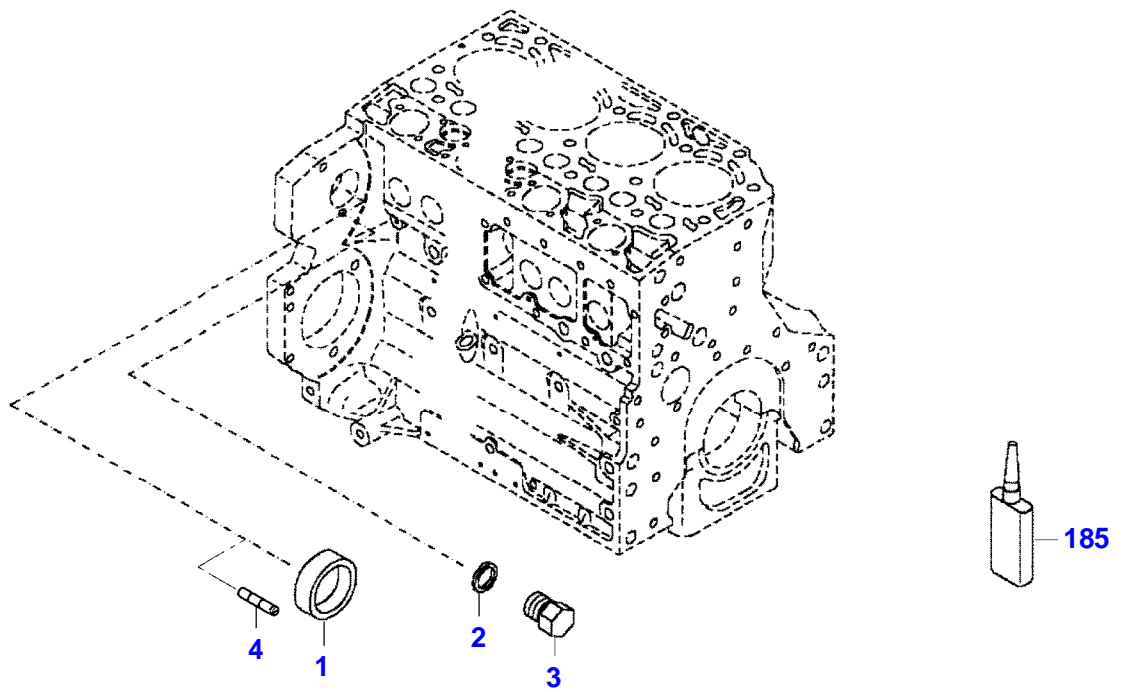

FENDT 714NA SCR (732/00101-99999)  
F061411

F061411

Item	Part Number	Qty	Description Comments	Technical Specification
			<b>ENGINE NUMBER</b> <-- 11727016	
	72605688	1	ENGINE --> 732/1711	TCD6.1L6
	72608986	1	REMANUFACTURED SHORT BLOCK ENGINE --> 732/1711	
	72609276	1	ENGINE <-- 732/1712	TCD6.1L6
1	72616334	1	CRANKCASE ><2-14	
2	72416467	14	HEXAGONAL HEAD BOLT	
3	72344342	14	ADAPTER BUSH	
4			NOT AVAILABLE IN SINGLE PARTS	
5	72456134	3	SEALING WASHER	DIN 7603 D14X20-CU-VERZINNT
6	72439874	1	SEALING WASHER	
7	72455559	1	PLUG SCREW	
8	72429347	2	SCREW M14X1,5	M14X1,5
9	72431135	1	LOCKING PLUG	
10	ACP0152940	6	FEMALE BEARING	
11	ACP0152930	1	FEMALE BEARING	
12	72325325	9	CORE HOLE PLUG	
13	72325326	6	CORE HOLE PLUG	
14	72315799	3	PLUG	DIN 7604 AM14X1,5-A3L
15	72315438	1	PLUG SCREW	DIN 908 M14X1,5-ST
185	72381391	1	THREADLOCKER	LOCTITE 243 10ML

FENDT 714NA SCR (732/00101-99999)  
432327-M-1

432327-M-1

Item	Part Number	Qty	Description Comments	Technical Specification
<b>BLANKING PARTS</b>				
1	72627515	1	CORE HOLE PLUG	
2	72315088	2	SEALING WASHER	DIN 7603 A10X13,5-CU
3	72323677	2	PLUG	
4	72631860	2	THREADED PIN	
185	72325403	1	SAFE.LOCK AGENT	