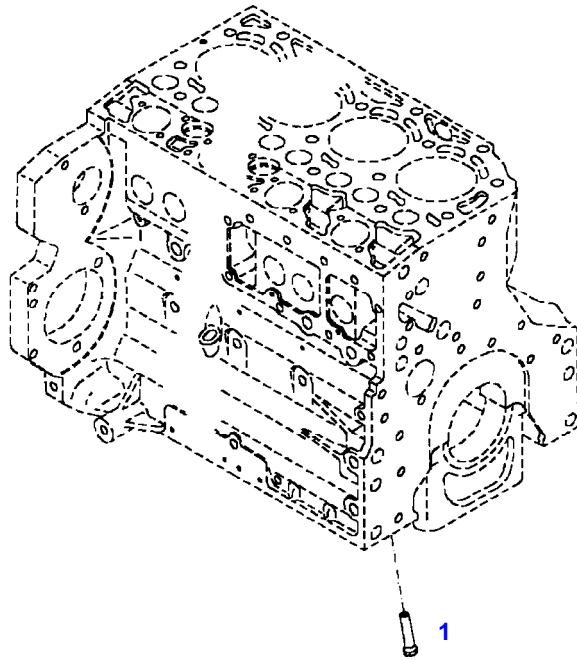

Item	Part Number	Qty	Description Comments	Technical Specification
BLANKING PARTS				
1	72627515	1	CORE HOLE PLUG	
2	72315088	2	SEALING WASHER	DIN 7603 A10X13,5-CU
3	72323677	2	PLUG	
4	72631860	2	THREADED PIN	
185	72325403	1	SAFE.LOCK AGENT	

7600E0