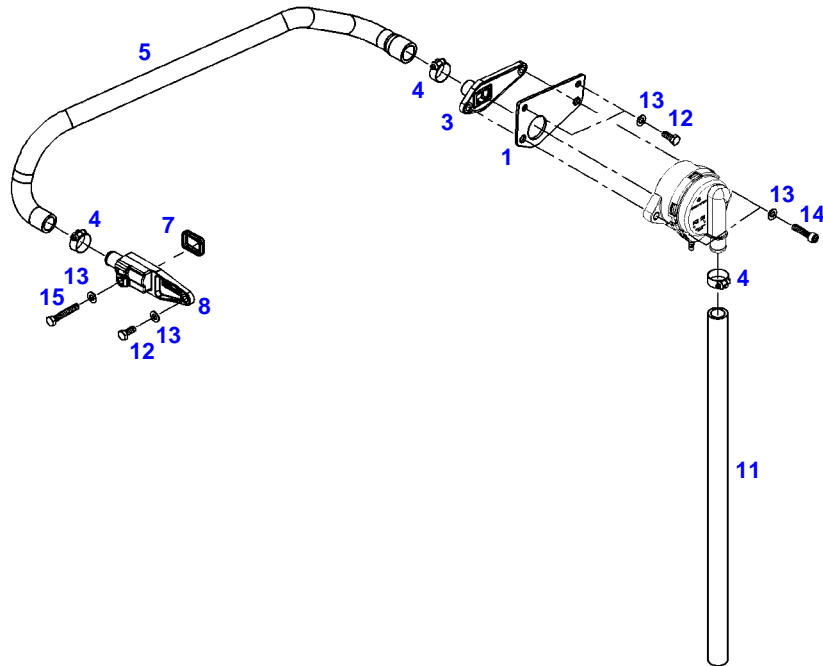

Item	Part Number	Qty	Description Comments	Technical Specification
4	72325453	1	HEXAGONAL HEAD BOLT M8X50	
5	72455795	1	SEAL	
6	72437250	1	BREATHER ><5	
7	72325293	2	HEXAGONAL HEAD BOLT M8X30	M8X30
8	72494112	1	OIL RETURN LINE ><9-13,17	
9	72439873	2	SEALING WASHER	
10	72323517	1	BANJO BOLT	
11	72425772	2	PIPE CLAMP	
12	72494114	1	RUBBER HOSE	
13	72479013	1	HOSE CLIP	
14	72439874	1	SEALING WASHER	
15	72425770	1	LOCK VALVE	
16	72325457	1	HEXAGONAL HEAD BOLT M8X40	
17	72416001	2	RETAINING STRAP	
18	72479013	1	HOSE CLIP	

FENDT 714NA SCR (732/00101-99999)
38786

038786