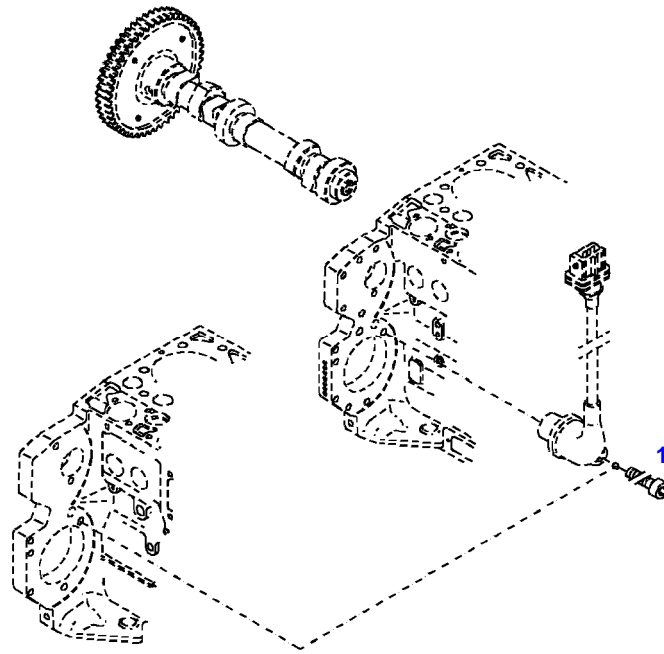

Fendt

FENDT 714NA SCR (732/00101-99999)

F732105

TRANSMITTER

Page01-0012

Item	Part Number	Qty	Description Comments
			ENGINE SPEED EDC
1	72626758	1	TRANSMITTER
2	72628348	1	O-RING

035317