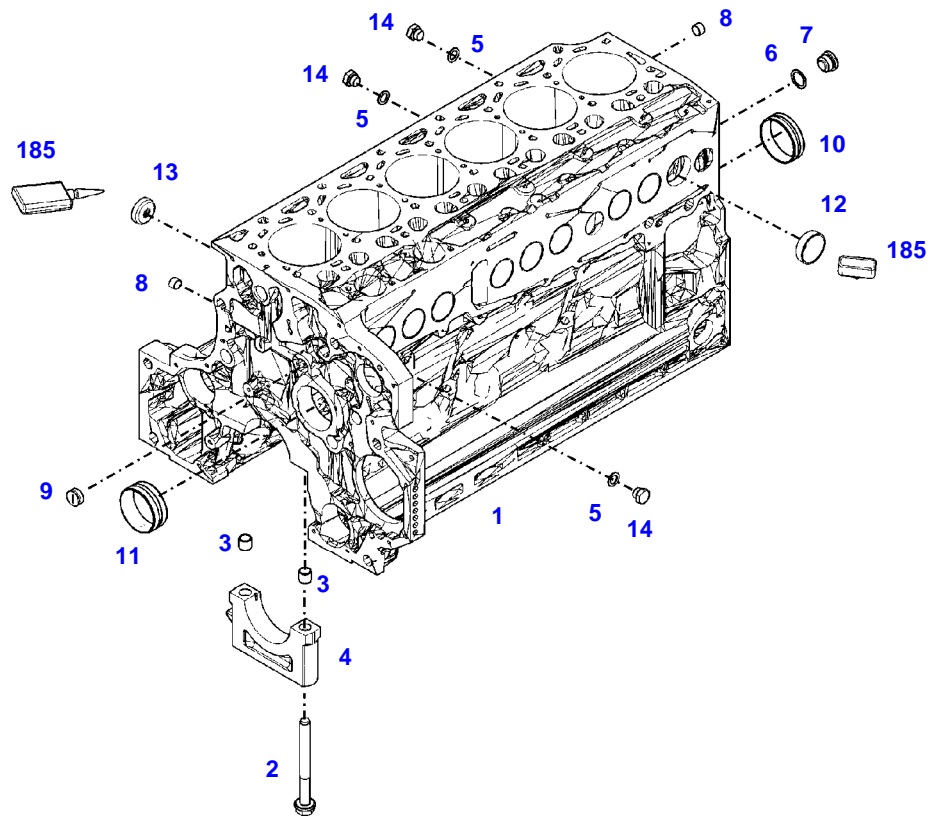

**TABLE OF CONTENT**

<b>Page Number</b>	<b>Page Title</b>	<b>Page Reference</b>
01-000-TOC	ENGINE, FUEL AND EXHAUST SYSTEM	01-000-TOC
02-000-TOC	AXLES	02-000-TOC
03-000-TOC	STEERING SYSTEM	03-000-TOC
04-000-TOC	DRIVE TRAIN SYSTEM	04-000-TOC
05-000-TOC	COMPRESSED AIR SYSTEM	05-000-TOC
06-000-TOC	HYDRAULIC SYSTEM	06-000-TOC
07-000-TOC	ELECTRICAL SYSTEM	07-000-TOC
08-000-TOC	CAB	08-000-TOC
09-000-TOC	AIR CONDITIONING AND HEATING SYSTEM	09-000-TOC
10-000-TOC	CHASSIS	10-000-TOC
11-000-TOC	WHEELS	11-000-TOC
12-000-TOC	IMPLEMENT LIFT SYSTEM FRONT	12-000-TOC
13-000-TOC	IMPLEMENT LIFT SYSTEM REAR	13-000-TOC
14-000-TOC	FRONT/REAR LOADERS	14-000-TOC
15-000-TOC	PRECISION FARMING SYSTEMS	15-000-TOC
16-000-TOC	ACCESSORIES	16-000-TOC

FENDT 714NA SCR (732/00101-99999)  
41239

041239

Item	Part Number	Qty	Description Comments	Technical Specification
			<b>ENGINE NUMBER</b> <-- 11227852 --> 11627665	
	72605688	1	ENGINE --> 732/1711	TCD6.1L6
	72608986	1	REMANUFACTURED SHORT BLOCK ENGINE --> 732/1711	
	72609276	1	ENGINE <-- 732/1712	TCD6.1L6
1	72497419	1	CRANKCASE ><2-14	
2	72416467	14	HEXAGONAL HEAD BOLT	
3	72344342	14	ADAPTER BUSH	
4			NOT AVAILABLE IN SINGLE PARTS	
5	72456134	3	SEALING WASHER	DIN 7603 D14X20-CU-VERZINNT
6	72439874	1	SEALING WASHER	
7	72455559	1	PLUG SCREW	
8	72429347	2	SCREW M14X1,5	M14X1,5
9	72431135	1	LOCKING PLUG	
10	72497417	6	BEARING BUSHING	
11	72491822	1	BEARING BUSHING	
12	72325325	9	CORE HOLE PLUG	
13	72325326	6	CORE HOLE PLUG	
14	72315799	3	PLUG	DIN 7604 AM14X1,5-A3L
185	72381391	1	THREADLOCKER	LOCTITE 243 10ML