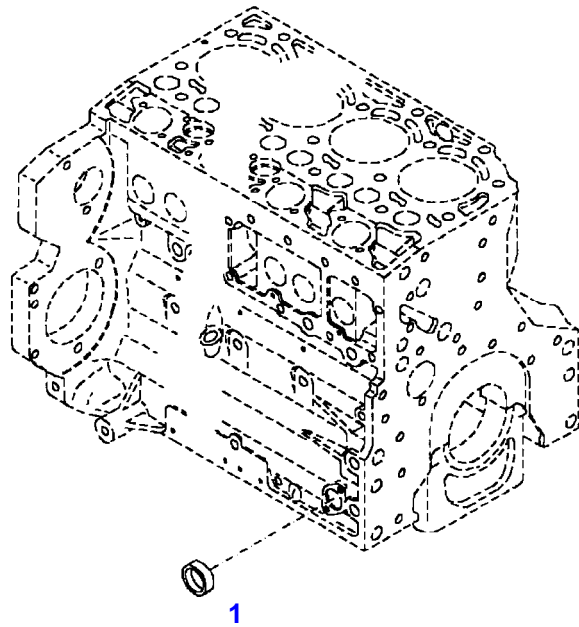

FENDT 714NA SCR (732/00101-99999)
40194

040194

Fendt

FENDT 714NA SCR (732/00101-99999)

F732105

CRANKCASE

Page01-0007

Item	Part Number	Qty	Description Comments
			LOCKING PLUG
1	72325326	1	CORE HOLE PLUG
185	72325403	1	SAFE.LOCK AGENT