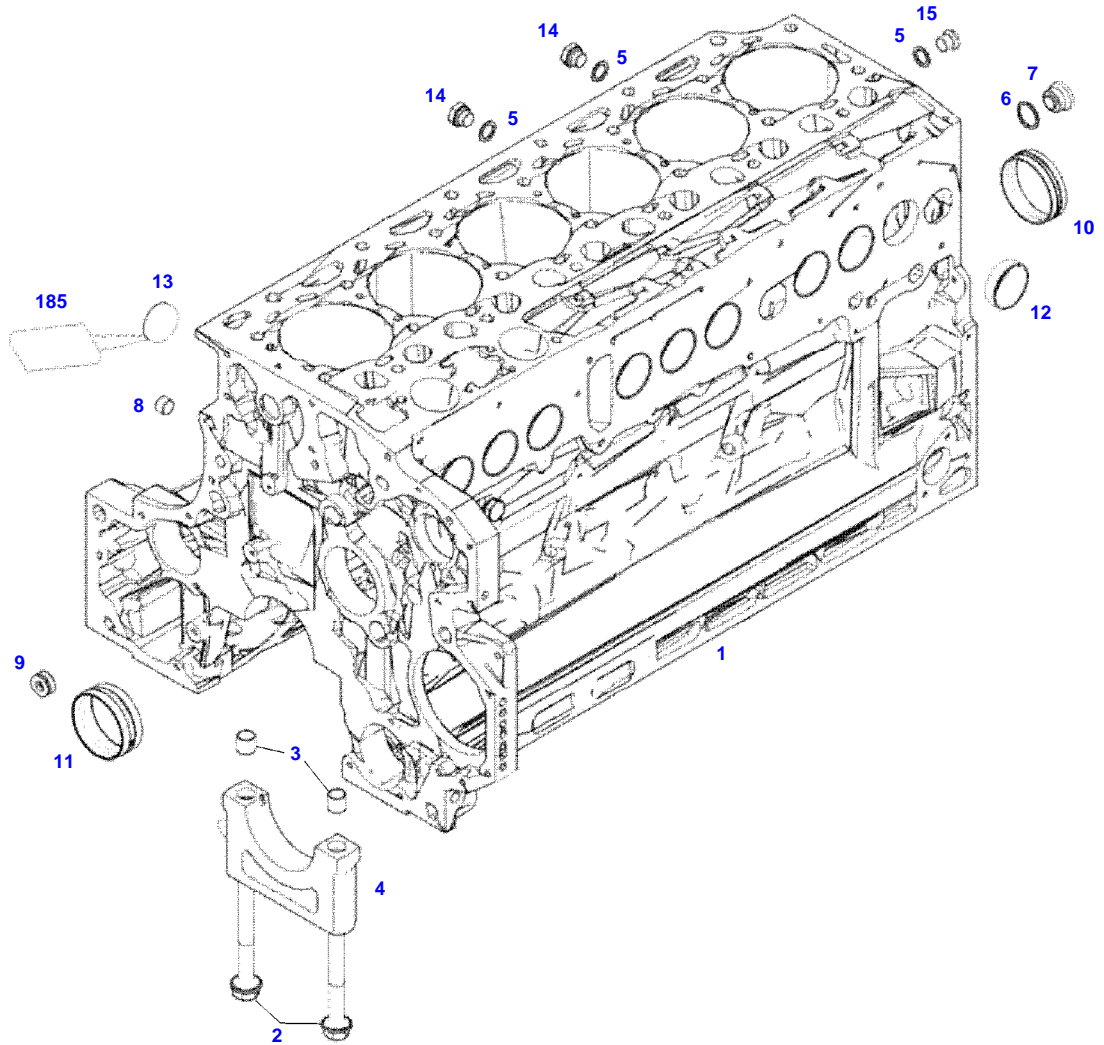

FENDT 714NA SCR (732/00101-99999)  
F061411

F061411

Item	Part Number	Qty	Description Comments	Technical Specification
			<b>ENGINE NUMBER</b> <-- 11627666 --> 11727015	
	72605688	1	ENGINE --> 732/1711	TCD6.1L6
	72608986	1	REMANUFACTURED SHORT BLOCK ENGINE --> 732/1711	
	72609276	1	ENGINE <-- 732/1712	TCD6.1L6
1	72616334	1	CRANKCASE ><2-14	
2	72416467	14	HEXAGONAL HEAD BOLT	
3	72344342	14	ADAPTER BUSH	
4			NOT AVAILABLE IN SINGLE PARTS	
5	72456134	3	SEALING WASHER	DIN 7603 D14X20-CU-VERZINNT
6	72439874	1	SEALING WASHER	
7	72455559	1	PLUG SCREW	
8	72429347	2	SCREW M14X1,5	M14X1,5
9	72431135	1	LOCKING PLUG	
10	72615416	6	BEARING BUSHING	
11	72491822	1	BEARING BUSHING	
12	72325325	9	CORE HOLE PLUG	
13	72325326	6	CORE HOLE PLUG	
14	72315799	3	PLUG	DIN 7604 AM14X1,5-A3L
15	72315438	1	PLUG SCREW	DIN 908 M14X1,5-ST
185	72381391	1	THREADLOCKER	LOCTITE 243 10ML

FENDT 714NA SCR (732/00101-99999)  
F061411

F061411

Item	Part Number	Qty	Description Comments	Technical Specification
			<b>ENGINE NUMBER</b> <-- 11727016	
	72605688	1	ENGINE --> 732/1711	TCD6.1L6
	72608986	1	REMANUFACTURED SHORT BLOCK ENGINE --> 732/1711	
	72609276	1	ENGINE <-- 732/1712	TCD6.1L6
1	72616334	1	CRANKCASE ><2-14	
2	72416467	14	HEXAGONAL HEAD BOLT	
3	72344342	14	ADAPTER BUSH	
4			NOT AVAILABLE IN SINGLE PARTS	
5	72456134	3	SEALING WASHER	DIN 7603 D14X20-CU-VERZINNT
6	72439874	1	SEALING WASHER	
7	72455559	1	PLUG SCREW	
8	72429347	2	SCREW M14X1,5	M14X1,5
9	72431135	1	LOCKING PLUG	
10	ACP0152940	6	FEMALE BEARING	
11	ACP0152930	1	FEMALE BEARING	
12	72325325	9	CORE HOLE PLUG	
13	72325326	6	CORE HOLE PLUG	
14	72315799	3	PLUG	DIN 7604 AM14X1,5-A3L
15	72315438	1	PLUG SCREW	DIN 908 M14X1,5-ST
185	72381391	1	THREADLOCKER	LOCTITE 243 10ML