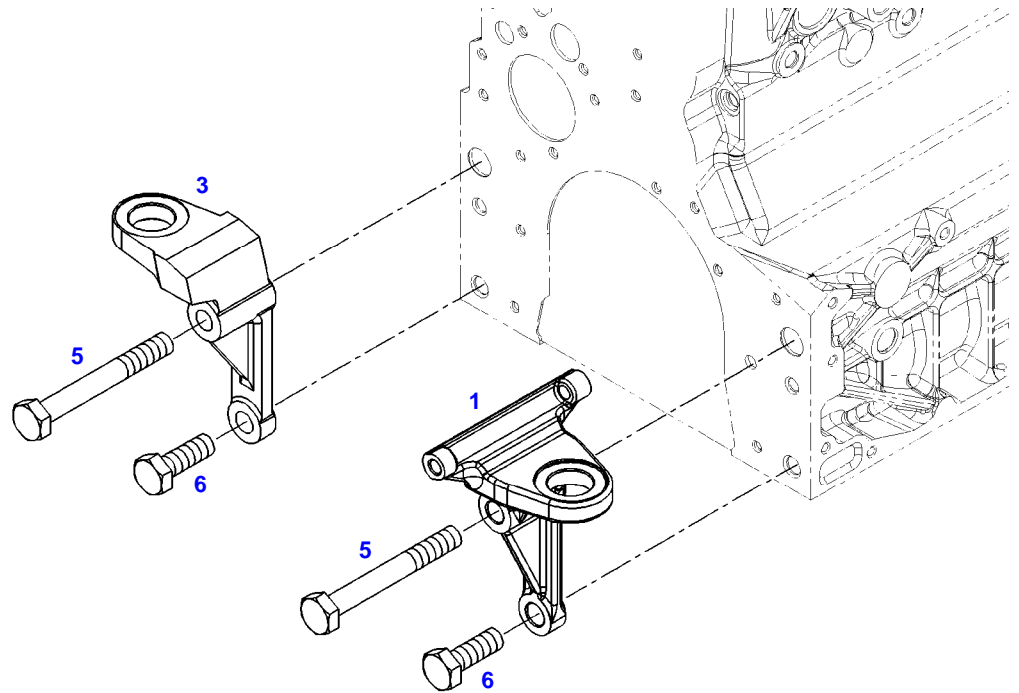

FENDT 714NA SCR (732/00101-99999)
38791

038791

Item	Part Number	Qty	Description Comments	Technical Specification
1	72442925	1	ENGINE SUSPENSION LEFT	
3	72423955	1	ENGINE SUSPENSION RIGHT	
5	72374294	2	HEXAGONAL HEAD BOLT	DIN 931-M16X85 GWA-10.9
6	72418408	2	HEXAGONAL HEAD BOLT	DIN 933 M16X40 GWA-10.9