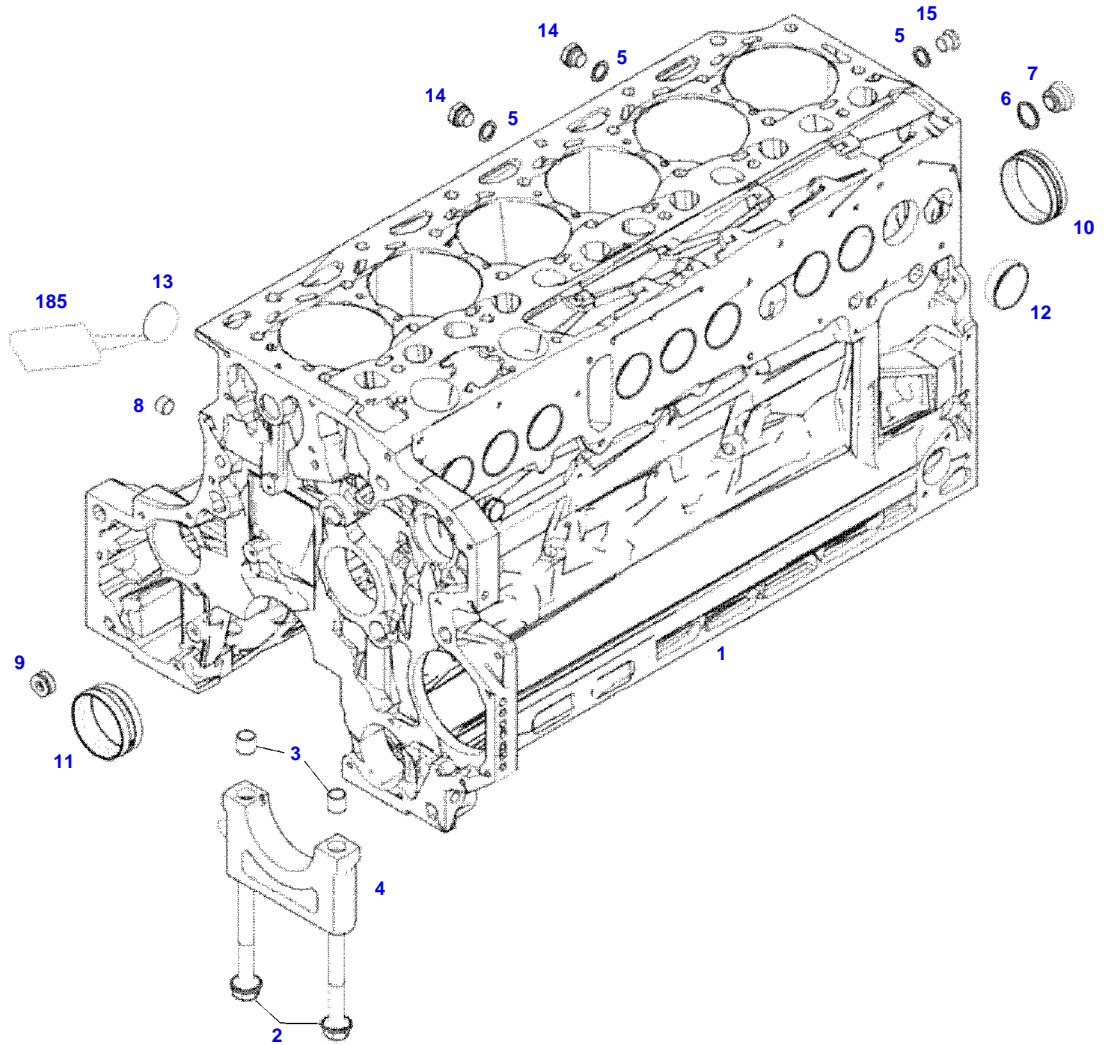

FENDT 714NA SCR (732/00101-99999)  
41239

041239

Item	Part Number	Qty	Description Comments	Technical Specification
			<b>ENGINE NUMBER</b> <-- 11227852 --> 11627665	
	72605688	1	ENGINE --> 732/1711	TCD6.1L6
	72608986	1	REMANUFACTURED SHORT BLOCK ENGINE --> 732/1711	
	72609276	1	ENGINE <-- 732/1712	TCD6.1L6
1	72497419	1	CRANKCASE ><2-14	
2	72416467	14	HEXAGONAL HEAD BOLT	
3	72344342	14	ADAPTER BUSH	
4			NOT AVAILABLE IN SINGLE PARTS	
5	72456134	3	SEALING WASHER	DIN 7603 D14X20-CU-VERZINNT
6	72439874	1	SEALING WASHER	
7	72455559	1	PLUG SCREW	
8	72429347	2	SCREW M14X1,5	M14X1,5
9	72431135	1	LOCKING PLUG	
10	72497417	6	BEARING BUSHING	
11	72491822	1	BEARING BUSHING	
12	72325325	9	CORE HOLE PLUG	
13	72325326	6	CORE HOLE PLUG	
14	72315799	3	PLUG	DIN 7604 AM14X1,5-A3L
185	72381391	1	THREADLOCKER	LOCTITE 243 10ML

FENDT 714NA SCR (732/00101-99999)  
F061411

F061411

Item	Part Number	Qty	Description Comments	Technical Specification
			<b>ENGINE NUMBER</b> <-- 11627666 --> 11727015	
	72605688	1	ENGINE --> 732/1711	TCD6.1L6
	72608986	1	REMANUFACTURED SHORT BLOCK ENGINE --> 732/1711	
	72609276	1	ENGINE <-- 732/1712	TCD6.1L6
1	72616334	1	CRANKCASE ><2-14	
2	72416467	14	HEXAGONAL HEAD BOLT	
3	72344342	14	ADAPTER BUSH	
4			NOT AVAILABLE IN SINGLE PARTS	
5	72456134	3	SEALING WASHER	DIN 7603 D14X20-CU-VERZINNT
6	72439874	1	SEALING WASHER	
7	72455559	1	PLUG SCREW	
8	72429347	2	SCREW M14X1,5	M14X1,5
9	72431135	1	LOCKING PLUG	
10	72615416	6	BEARING BUSHING	
11	72491822	1	BEARING BUSHING	
12	72325325	9	CORE HOLE PLUG	
13	72325326	6	CORE HOLE PLUG	
14	72315799	3	PLUG	DIN 7604 AM14X1,5-A3L
15	72315438	1	PLUG SCREW	DIN 908 M14X1,5-ST
185	72381391	1	THREADLOCKER	LOCTITE 243 10ML