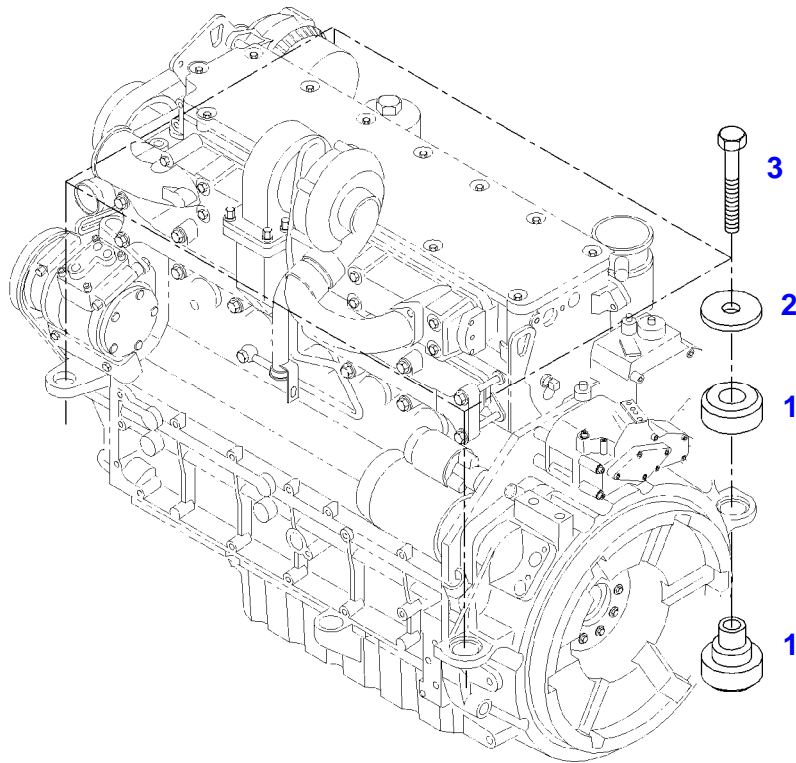

FENDT 415 VARIO (404/00101-99999)
35107

035107

Item	Part Number	Qty	Description Comments	Technical Specification
1	72476384	4	ENGINE MOUNT <-- 404/0101 --> 404/0200 <> <-- 404/1001 --> 404/1127 <> <>	
	72476384	3	ENGINE MOUNT	
2	72318110	4	DISC	
3	72315563	4	HEXAGONAL HEAD BOLT	DIN 931 M12X80-8.8A3L