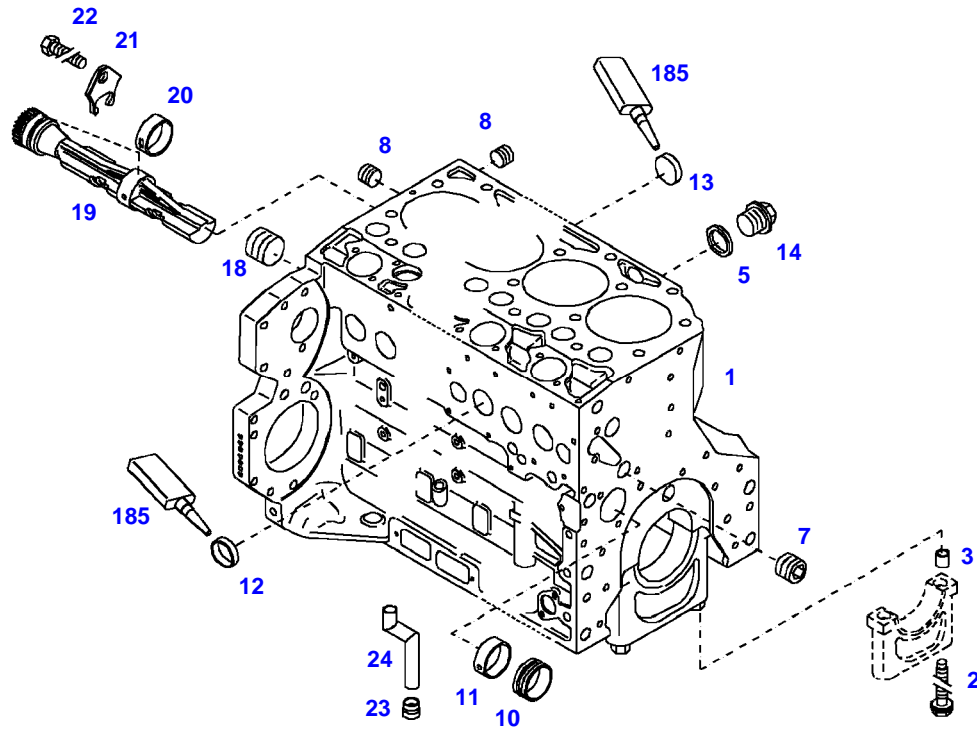

FENDT 415 VARIO (404/00101-99999)
35308

035308

Item	Part Number	Qty	Description Comments	Technical Specification
			ENGINE NUMBER --> 10413475	
	72453671	1	ENGINE PLEASE ORDER WITH ENGINE NO. ONLY !	TCD2012L044V
	72604546	1	REMANUFACTURED SHORT BLOCK ENGINE	
1	72438547	1	CRANKCASE ><2,3,5,7-14,18	
2	72416467	10	HEXAGONAL HEAD BOLT	
3	72344342	10	ADAPTER BUSH	
5	72315095	2	SEALING WASHER	DIN 7603 A14X20-CU
7	72325321	1	PLUG M22X1,5	
8	72429347	2	SCREW M14X1,5	M14X1,5
10	72416469	4	BEARING BUSHING	
11	72416470	1	BEARING BUSHING	
12	72325325	6	CORE HOLE PLUG	
13	72325326	3	CORE HOLE PLUG	
14	72315799	2	PLUG	DIN 7604 AM14X1,5-A3L
18	72431135	1	LOCKING PLUG	
19	72439854	2	GANG SHAFT	
20	72325339	4	BUSH	
21	72415943	2	THRUST WASHER	
22	72423137	2	HEXAGONAL HEAD BOLT M8X16	
23	72420773	1	LOCKING PART	
24	72436713	1	LINE	
185	72381391	1	THREADLOCKER	LOCTITE 243 10ML