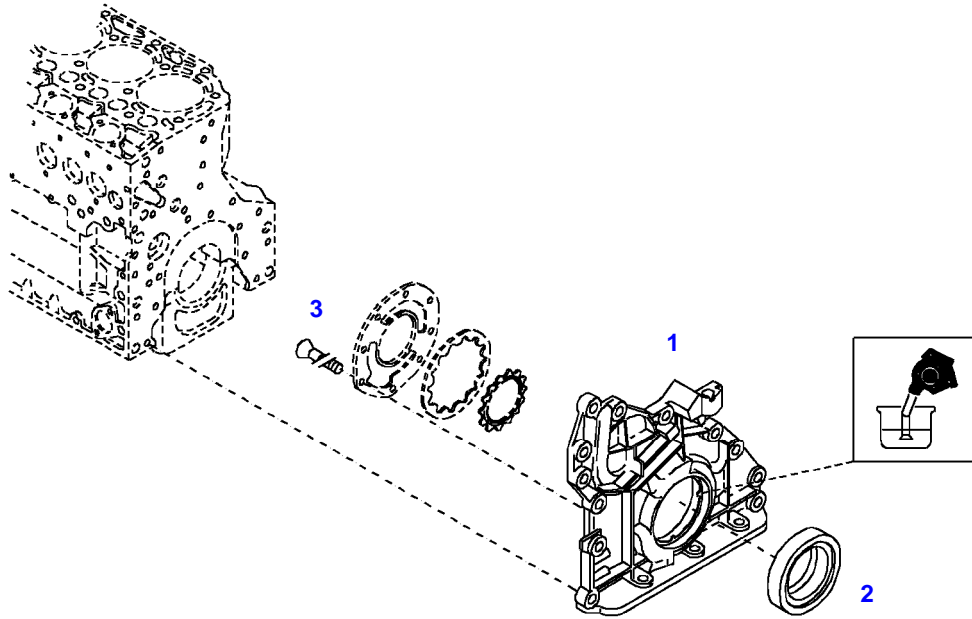

FENDT 415 VARIO (404/00101-99999)
40475

040475