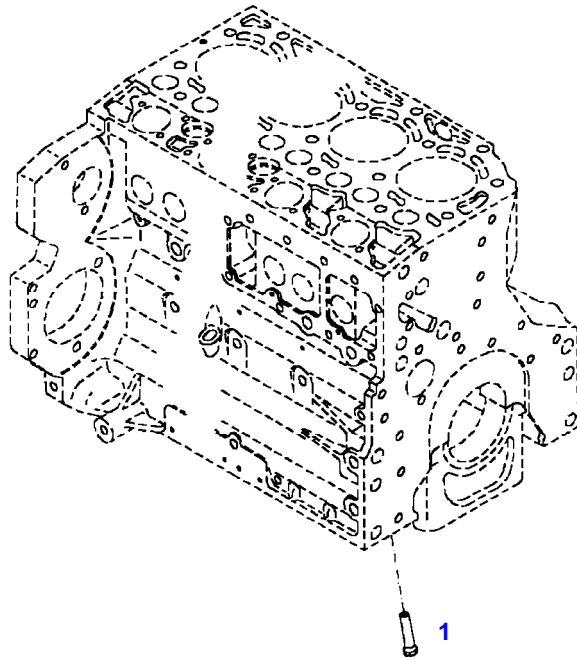

Item	Part Number	Qty	Description Comments	Technical Specification
BLANKING PARTS				
1	72627515	1	CORE HOLE PLUG	
2	72315088	2	SEALING WASHER	DIN 7603 A10X13,5-CU
3	72323677	2	PLUG	
4	72631860	2	SLUG	
185	72325403	1	SAFE.LOCK AGENT	

030004