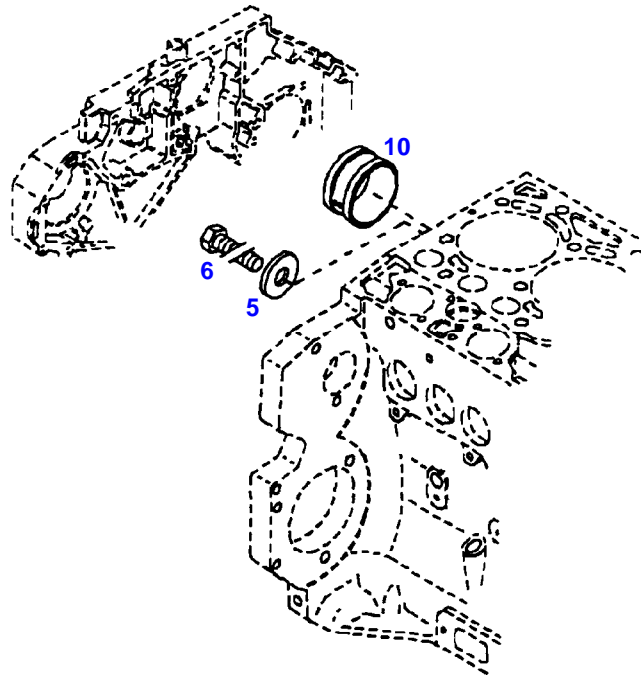

12574

Fendt

FENDT 415 VARIO (404/00101-99999)

F404000

CRANKCASE

Page01-0005

Item	Part Number	Qty	Description Comments
			BLANKING PARTS
5	72415828	1	DISC
6	72426697	1	HEXAGONAL HEAD BOLT
10	72426698	1	BUSH