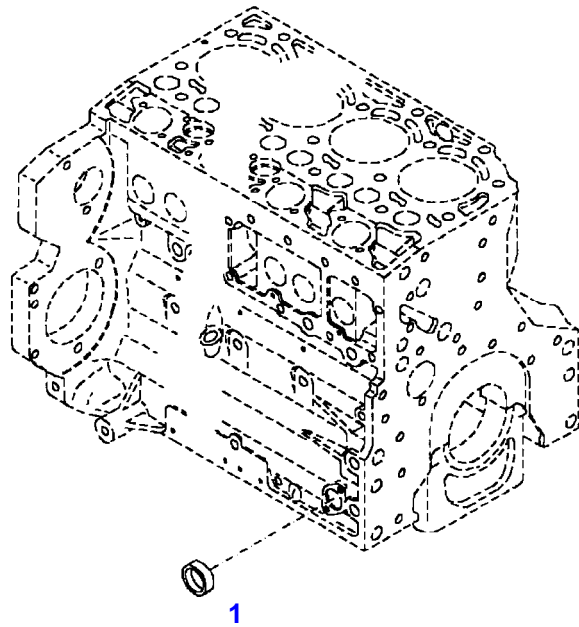

FENDT 415 VARIO (404/00101-99999)
40194

040194

185

Fendt

FENDT 415 VARIO (404/00101-99999)

F404000

CRANKCASE

Page01-0006

Item	Part Number	Qty	Description Comments
			LOCKING PLUG
1	72325326	1	CORE HOLE PLUG
185	72325403	1	SAFE.LOCK AGENT