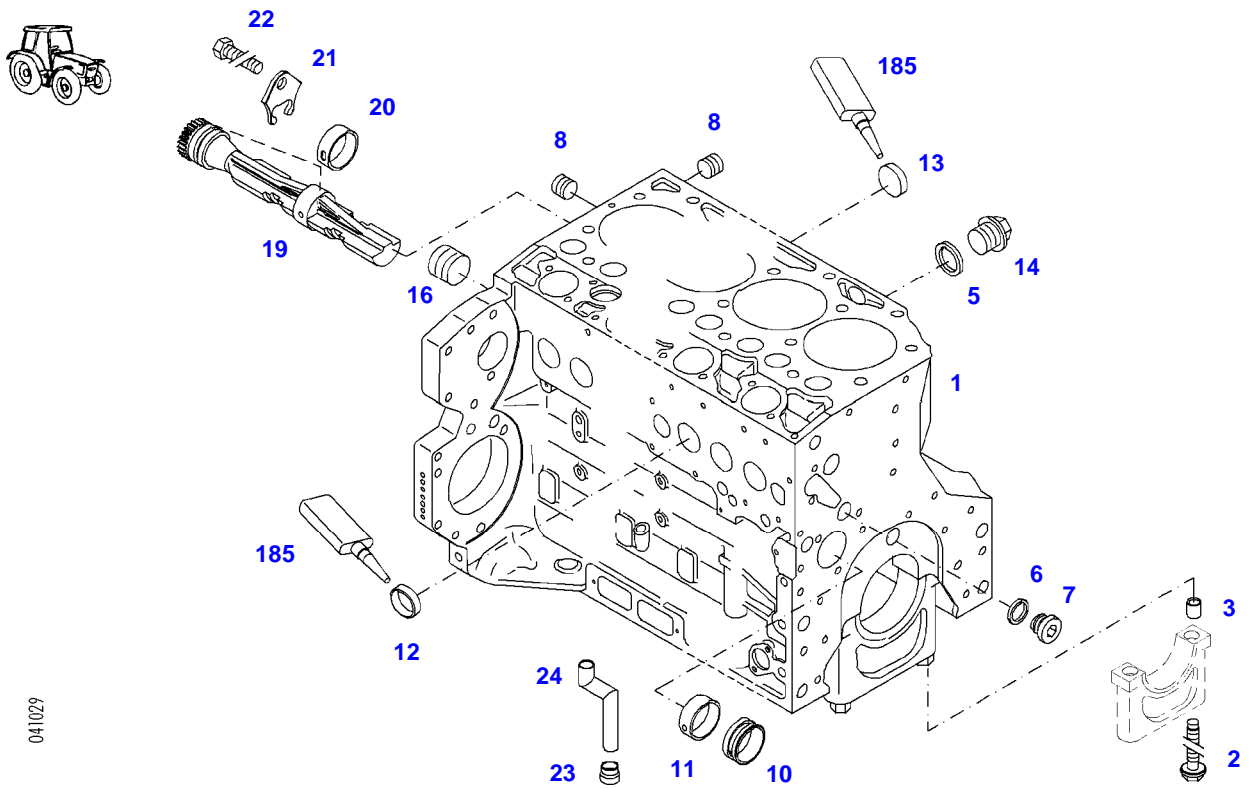

041029

Item	Part Number	Qty	Description Comments	Technical Specification
			ENGINE NUMBER <-- 10413476	
	72453671	1	ENGINE PLEASE ORDER WITH ENGINE NO. ONLY ! --> 404/2208	TCD2012L044V
	72604546	1	REMANUFACTURED SHORT BLOCK ENGINE --> 404/2208	
	72439807	1	ENGINE PLEASE ORDER WITH ENGINE NO. ONLY ! <-- 404/2209 --> 404/6251	TCD2012L044V
	72604546	1	REMANUFACTURED SHORT BLOCK ENGINE <-- 404/2209 --> 404/6251	
	72439807	1	ENGINE <-- 404/6252 FOR MARKETS WITHOUT EXHAUST REGULATIONS	TCD2012L044V
	72604546	1	REMANUFACTURED SHORT BLOCK ENGINE FOR MARKETS WITHOUT EXHAUST REGULATIONS <-- 404/6252	
	72607590	1	ENGINE FOR MARKETS WITH EXHAUST REGULATIONS <-- 404/6252	TCD2012L044V
1	72439853	1	CRANKCASE ><2,3,5-8,10-14,16,19-24 ENG.NO. --> 11157298	
	72495319	1	CRANKCASE ><2,3,5-8,10-14,16,19-24 ENG.NO. <-- 11157299	
2	72416467	10	HEXAGONAL HEAD BOLT	
3	72344342	10	ADAPTER BUSH	
5	72315095	2	SEALING WASHER	DIN 7603 A14X20-CU
6	72455567	1	SEALING WASHER	DIN 7603 D22X27-CU
7	72455559	1	PLUG SCREW	
8	72429347	2	SCREW	M14X1,5
10	72416469	4	BEARING BUSHING	
11	72416470	1	BEARING BUSHING	
12	72325325	6	CORE HOLE PLUG	
13	72325326	3	CORE HOLE PLUG	
14	72315799	2	PLUG	DIN 7604 AM14X1,5-A3L
16	72431135	1	LOCKING PLUG	
19	72439854	2	GANG SHAFT	
20	72325339	4	BUSH	
21	72415943	2	THRUST WASHER	
22	72423137	2	HEXAGONAL HEAD BOLT M8X16	
23	72420773	1	LOCKING PART	
24	72436713	1	LINE	
185	72381391	1	THREADLOCKER	LOCTITE 243 10ML