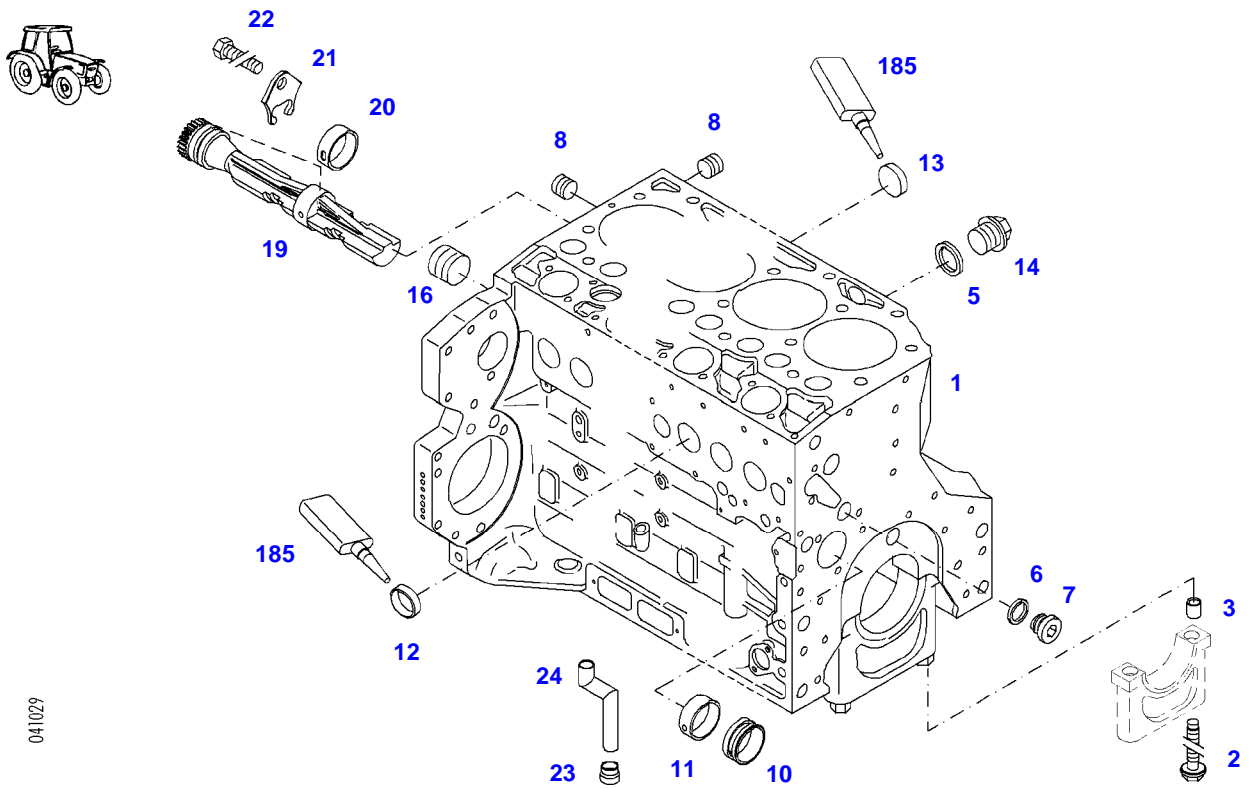

041029

Item	Part Number	Qty	Description Comments	Technical Specification
			ENGINE NUMBER <-- 10413476	
	72452872	1	ENGINE PLEASE ORDER WITH ENGINE NO. ONLY ! --> 403/2065	TCD2012L044V
	72604546	1	REMANUFACTURED SHORT BLOCK ENGINE --> 403/2065	
	72439806	1	ENGINE PLEASE ORDER WITH ENGINE NO. ONLY ! <-- 403/2066	TCD2012L044V
	72604546	1	REMANUFACTURED SHORT BLOCK ENGINE <-- 403/2066	
1	72439853	1	CRANKCASE ><2,3,5-8,10-14,16,19-24 ENG.NO. --> 11157298	
	72495319	1	CRANKCASE ><2,3,5-8,10-14,16,19-24 ENG.NO. <-- 11157299	
2	72416467	10	HEXAGONAL HEAD BOLT	
3	72344342	10	ADAPTER BUSH	
5	72315095	2	SEALING WASHER	DIN 7603 A14X20-CU
6	72455567	1	SEALING WASHER	DIN 7603 D22X27-CU
7	72455559	1	PLUG SCREW	
8	72429347	2	SCREW	M14X1,5
10	72416469	4	BEARING BUSHING	
11	72416470	1	BEARING BUSHING	
12	72325325	6	CORE HOLE PLUG	
13	72325326	3	CORE HOLE PLUG	
14	72315799	2	PLUG	DIN 7604 AM14X1,5-A3L
16	72431135	1	LOCKING PLUG	
19	72439854	2	GANG SHAFT	
20	72325339	4	BUSH	
21	72415943	2	THRUST WASHER	
22	72423137	2	HEXAGONAL HEAD BOLT M8X16	
23	72420773	1	LOCKING PART	
24	72436713	1	LINE	
185	72381391	1	THREADLOCKER	LOCTITE 243 10ML