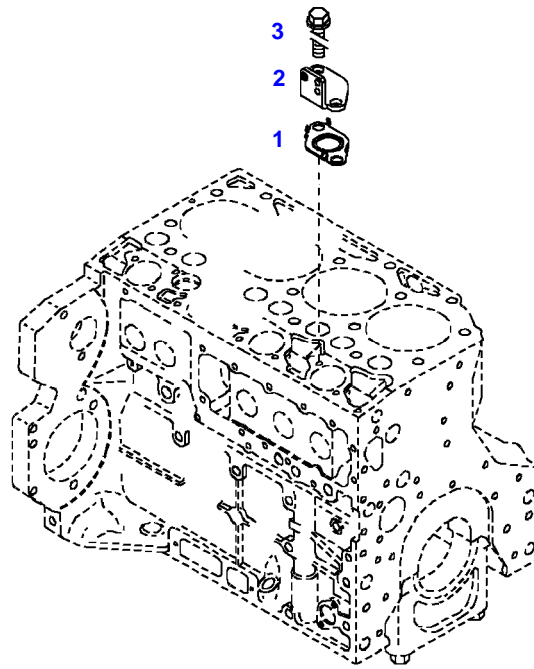

FENDT 414 VARIO (403/00101-99999)
35315

035315

Fendt

FENDT 414 VARIO (403/00101-99999)

F403000

CRANKCASE

Page01-0007

Item	Part Number	Qty	Description Comments
BLANKING PARTS			
1	72490265	1	SEAL
2	72436408	1	COVER
3	72415878	2	HEXAGONAL HEAD BOLT M8X16