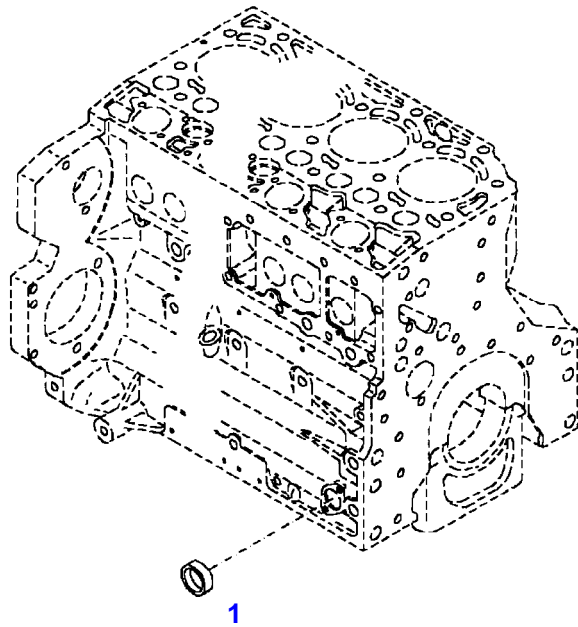

FENDT 414 VARIO (403/00101-99999)
40194

040194

Fendt

FENDT 414 VARIO (403/00101-99999)

F403000

CRANKCASE

Page01-0006

Item	Part Number	Qty	Description Comments
			LOCKING PLUG
1	72325326	1	CORE HOLE PLUG
185	72325403	1	SAFE.LOCK AGENT