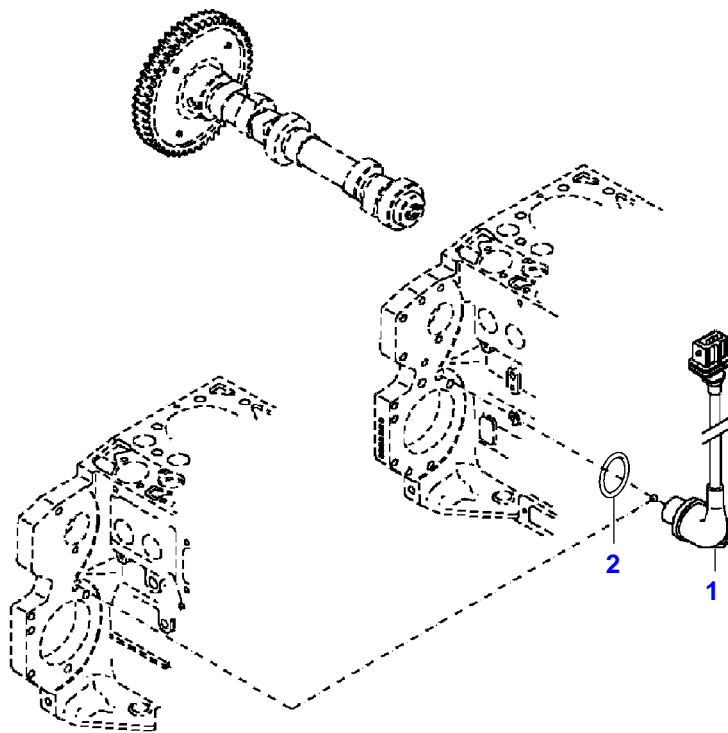

FENDT 414 VARIO (403/00101-99999)
431755-M-1

431755-M-1

Fendt

FENDT 414 VARIO (403/00101-99999)

F403000

TRANSMITTER

Page01-0010

Item	Part Number	Qty	Description Comments
			ENGINE SPEED EDC
1	72626758	1	TRANSMITTER
2	72628348	1	O-RING