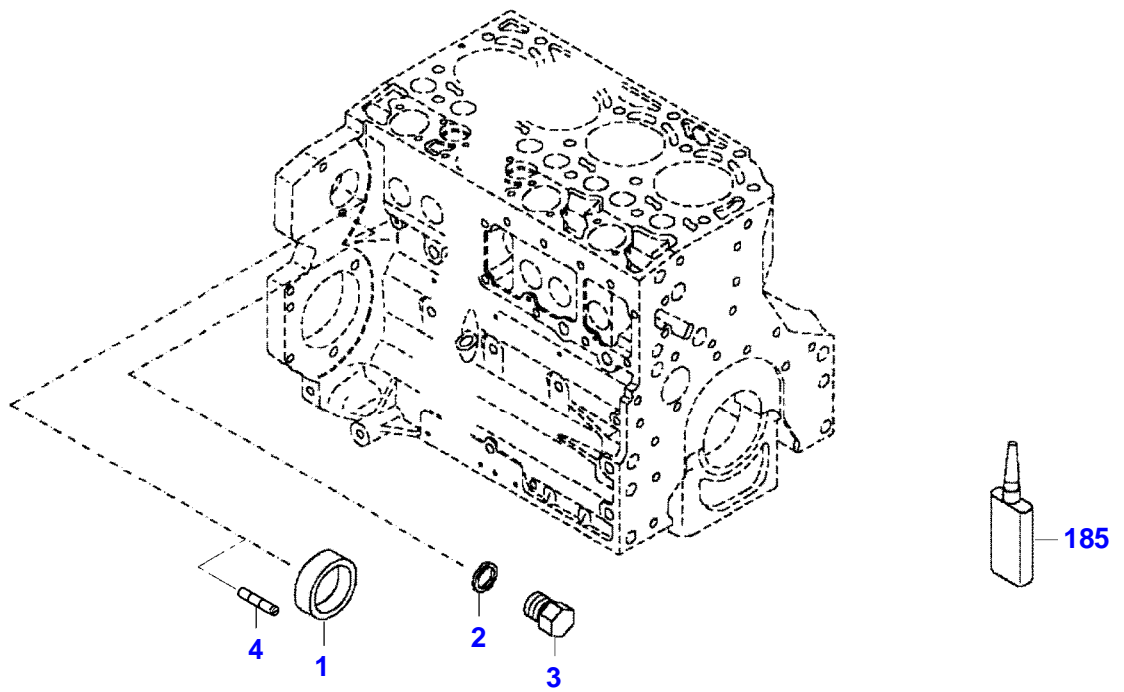

FENDT 414 VARIO (403/00101-99999)
432327-M-1

432327-M-1

Item	Part Number	Qty	Description Comments	Technical Specification
BLANKING PARTS				
1	72627515	1	CORE HOLE PLUG	
2	72315088	2	SEALING WASHER	DIN 7603 A10X13,5-CU
3	72323677	2	PLUG	
4	72631860	2	SLUG	
185	72325403	1	SAFE.LOCK AGENT