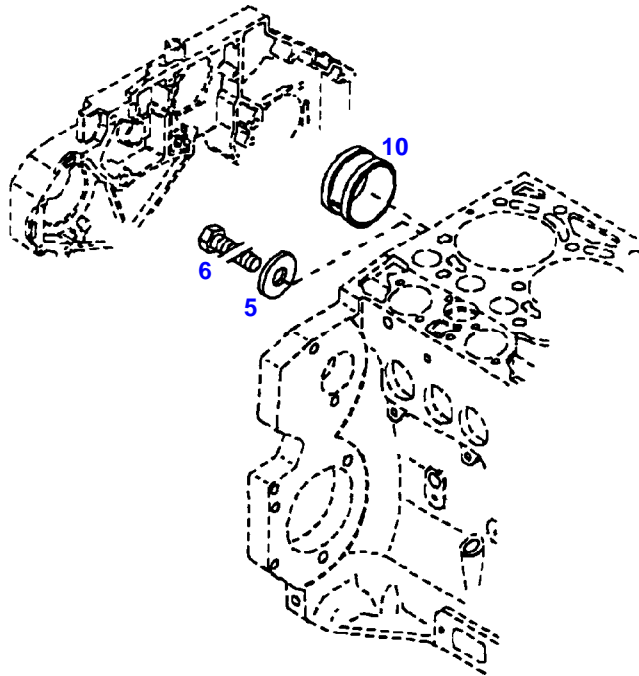

12574

Fendt

FENDT 414 VARIO (403/00101-99999)

F403000

CRANKCASE

Page01-0005

Item	Part Number	Qty	Description Comments
BLANKING PARTS			
5	72415828	1	DISC
6	72426697	1	HEXAGONAL HEAD BOLT
10	72426698	1	BUSH