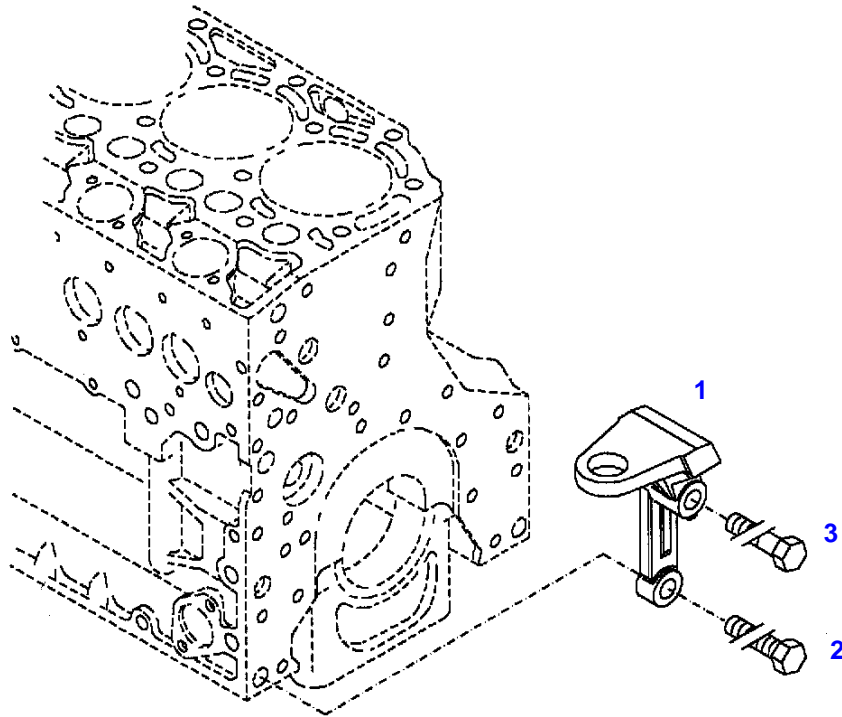

FENDT 414 VARIO (403/00101-99999)
40030

040030

Item	Part Number	Qty	Description Comments	Technical Specification
			RIGHT	
1	72423955	1	ENGINE SUSPENSION	
2	72418408	1	HEXAGONAL HEAD BOLT	DIN 933 M16X40 GWA-10.9
3	72374294	1	HEXAGONAL HEAD BOLT	DIN 931-M16X85 GWA-10.9