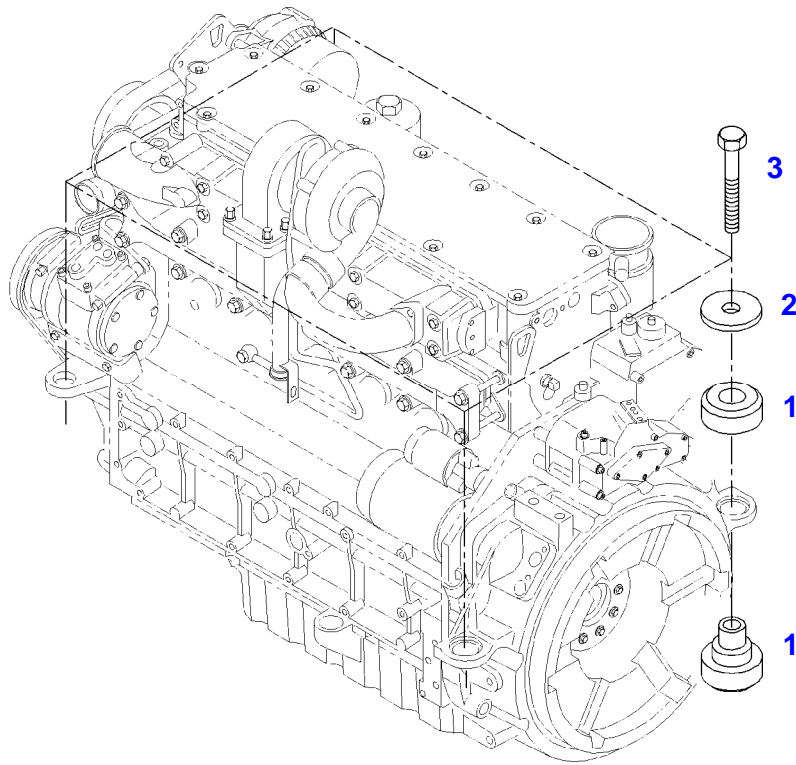

FENDT 414 VARIO (403/00101-99999)
35107

035107

Item	Part Number	Qty	Description Comments	Technical Specification
1	72476384	4	ENGINE MOUNT <-- 403/0101 --> 403/0200 <> <-- 403/1001 --> 403/1029 <> <>	
	72476384	3	ENGINE MOUNT	
2	72318110	4	DISC	
3	72315563	4	HEXAGONAL HEAD BOLT	DIN 931 M12X80-8.8A3L