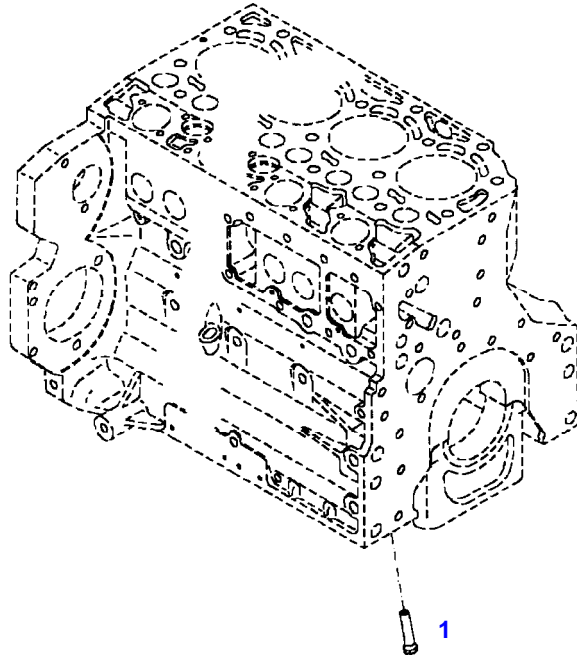

Item	Part Number	Qty	Description Comments	Technical Specification
BLANKING PARTS				
1	72627515	1	CORE HOLE PLUG	
2	72315088	2	SEALING WASHER	DIN 7603 A10X13,5-CU
3	72323677	2	PLUG	
4	72631860	2	SLUG	
185	72325403	1	SAFE.LOCK AGENT	

030004