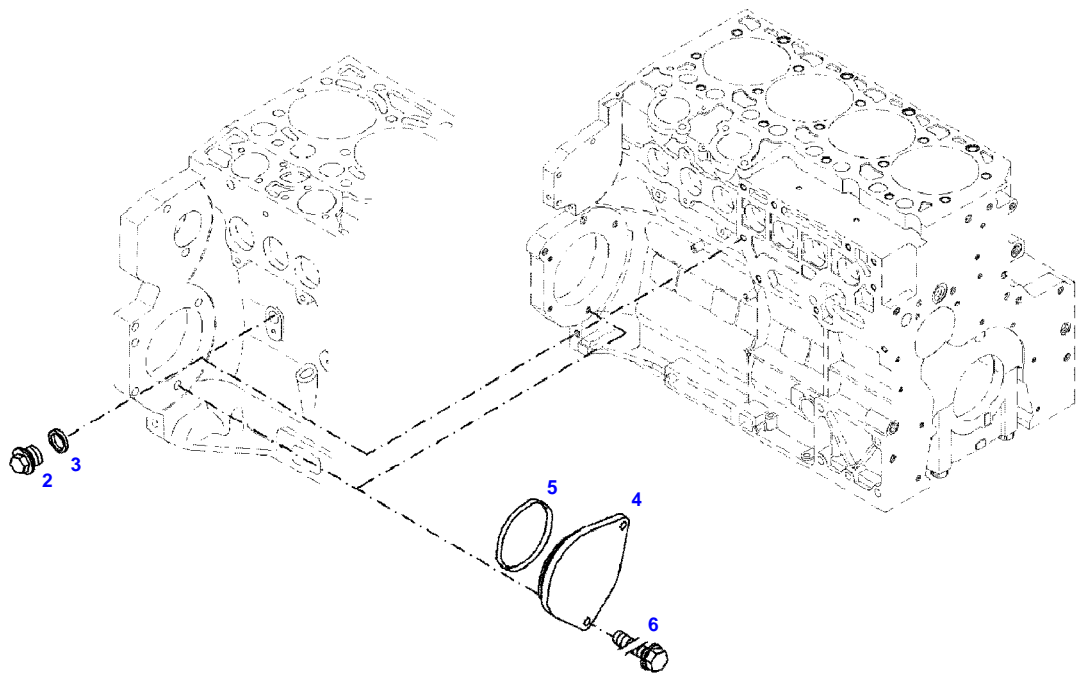

FENDT 412 VARIO (401/00101-99999)
F51577

051577

Item	Part Number	Qty	Description Comments	Technical Specification
BLANKING PARTS				
2	72315799	1	PLUG NOT NEEDED WITH AIR BRAKE	DIN 7604 AM14X1,5-A3L
3	72315094	1	SEALING WASHER NOT NEEDED WITH AIR BRAKE	DIN 7603 A14X18-CU
4	72431648	1	COVER NOT NEEDED WITH AIR BRAKE	
5	72416472	1	SEAL 96X4MM NOT NEEDED WITH AIR BRAKE	
6	72438057	2	HEXAGONAL HEAD BOLT NOT NEEDED WITH AIR BRAKE	M10X20