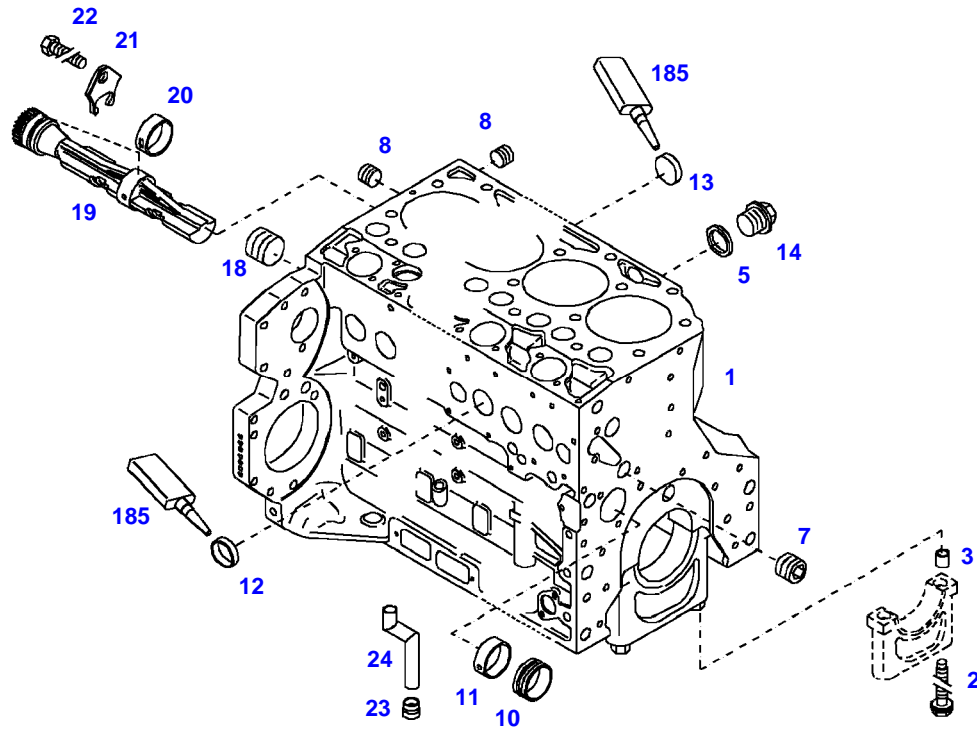

FENDT 412 VARIO (401/00101-99999)
35308

035308

Item	Part Number	Qty	Description Comments	Technical Specification
			ENGINE NUMBER --> 10413475	
	72452871	1	ENGINE PLEASE ORDER WITH ENGINE NO. ONLY !	TCD2012L044V
	72604546	1	REMANUFACTURED SHORT BLOCK ENGINE	
1	72438547	1	CRANKCASE ><2,3,5,7-14,18	
2	72416467	10	HEXAGONAL HEAD BOLT	
3	72344342	10	ADAPTER BUSH	
5	72315095	2	SEALING WASHER	DIN 7603 A14X20-CU
7	72325321	1	PLUG M22X1,5	
8	72429347	2	SCREW M14X1,5	M14X1,5
10	72416469	4	BEARING BUSHING	
11	72416470	1	BEARING BUSHING	
12	72325325	6	CORE HOLE PLUG	
13	72325326	3	CORE HOLE PLUG	
14	72315799	2	PLUG	DIN 7604 AM14X1,5-A3L
18	72431135	1	LOCKING PLUG	
19	72439854	2	GANG SHAFT	
20	72325339	4	BUSH	
21	72415943	2	THRUST WASHER	
22	72423137	2	HEXAGONAL HEAD BOLT M8X16	
23	72420773	1	LOCKING PART	
24	72436713	1	LINE	
185	72381391	1	THREADLOCKER	LOCTITE 243 10ML