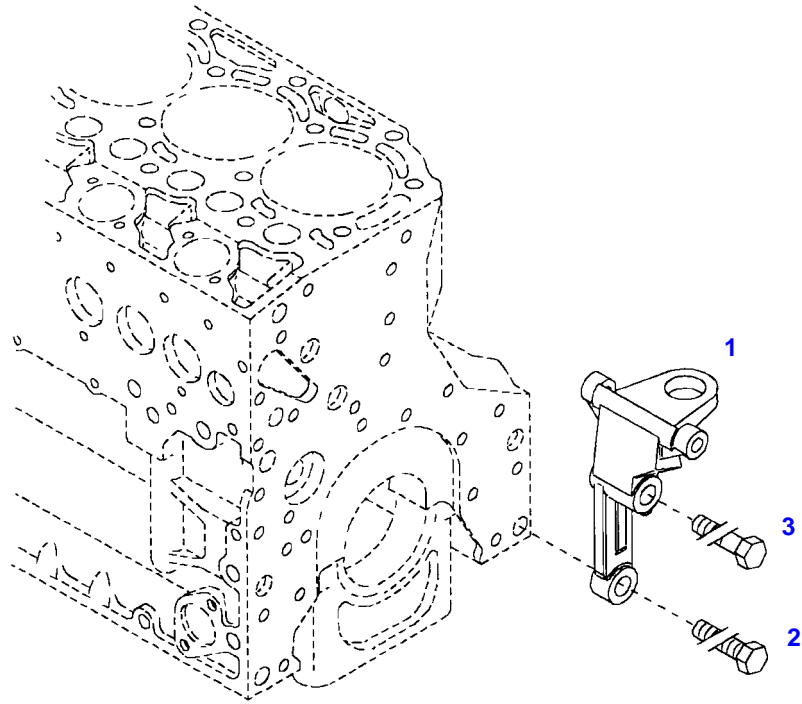

FENDT 412 VARIO (401/00101-99999)
40029

040029

Fendt

FENDT 412 VARIO (401/00101-99999)

F401000

ENGINE MOUNTINGS

Page01-0012

Item	Part Number	Qty	Description Comments	Technical Specification
			LEFT	
1	72428791	1	ENGINE SUSPENSION	
2	72418408	1	HEXAGONAL HEAD BOLT	DIN 933 M16X40 GWA-10.9
3	72374294	1	HEXAGONAL HEAD BOLT	DIN 931-M16X85 GWA-10.9