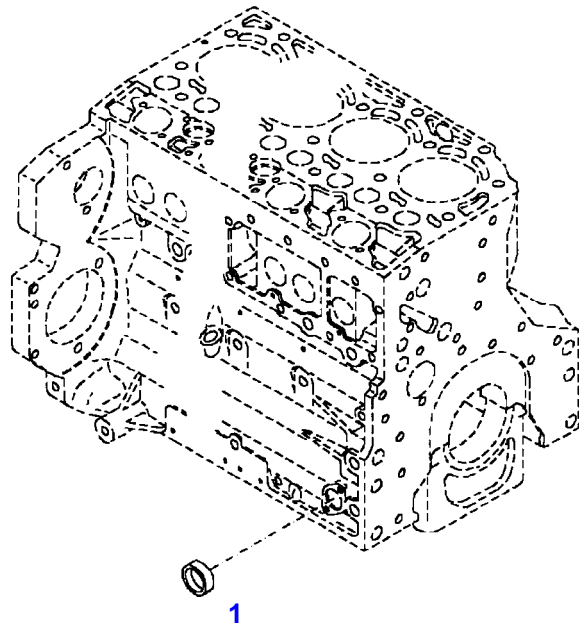

FENDT 412 VARIO (401/00101-99999)
40194

040194

Fendt

FENDT 412 VARIO (401/00101-99999)

F401000

CRANKCASE

Page01-0006

Item	Part Number	Qty	Description Comments
			LOCKING PLUG
1	72325326	1	CORE HOLE PLUG
185	72325403	1	SAFE.LOCK AGENT