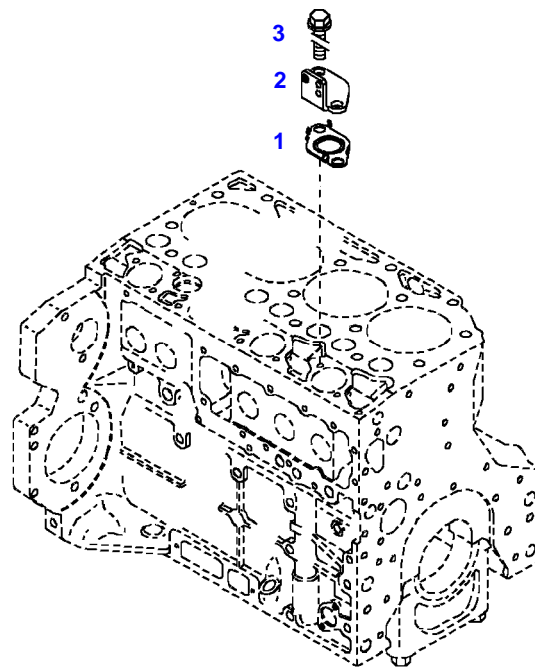

035315

Fendt

FENDT 412 VARIO (401/00101-99999)

F401000

CRANKCASE

Page01-0007

Item	Part Number	Qty	Description Comments
BLANKING PARTS			
1	72490265	1	SEAL
2	72436408	1	COVER
3	72415878	2	HEXAGONAL HEAD BOLT M8X16