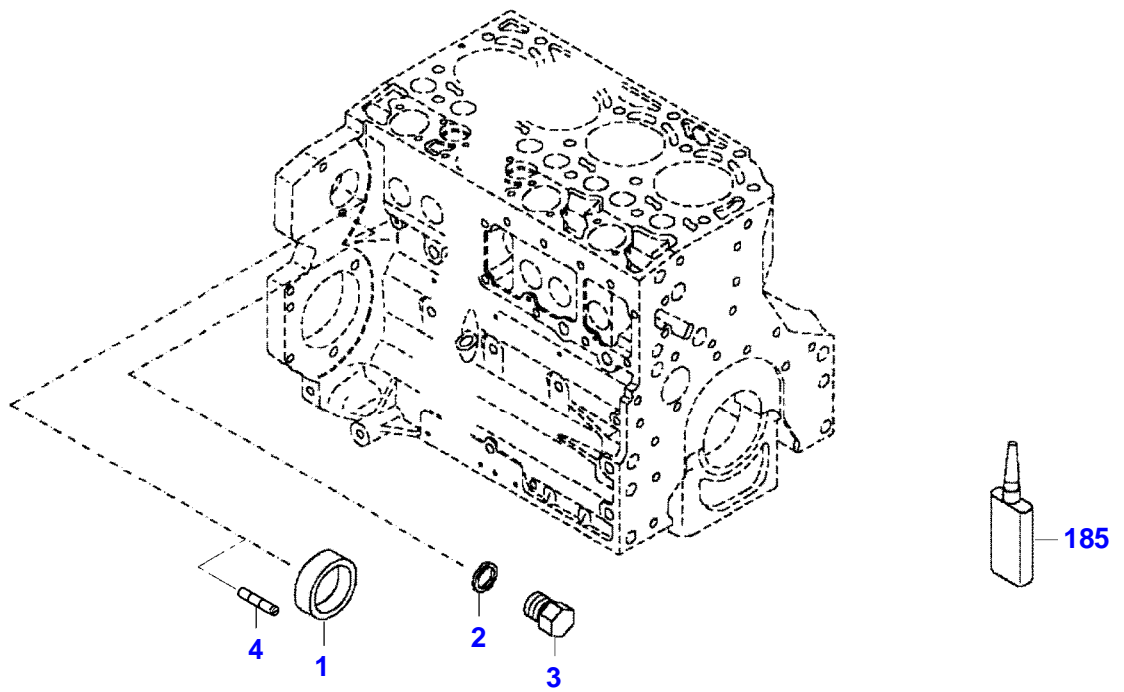

FENDT 412 VARIO (401/00101-99999)
432327-M-1

432327-M-1

Item	Part Number	Qty	Description Comments	Technical Specification
BLANKING PARTS				
1	72627515	1	CORE HOLE PLUG	
2	72315088	2	SEALING WASHER	DIN 7603 A10X13,5-CU
3	72323677	2	PLUG	
4	72631860	2	SLUG	
185	72325403	1	SAFE.LOCK AGENT