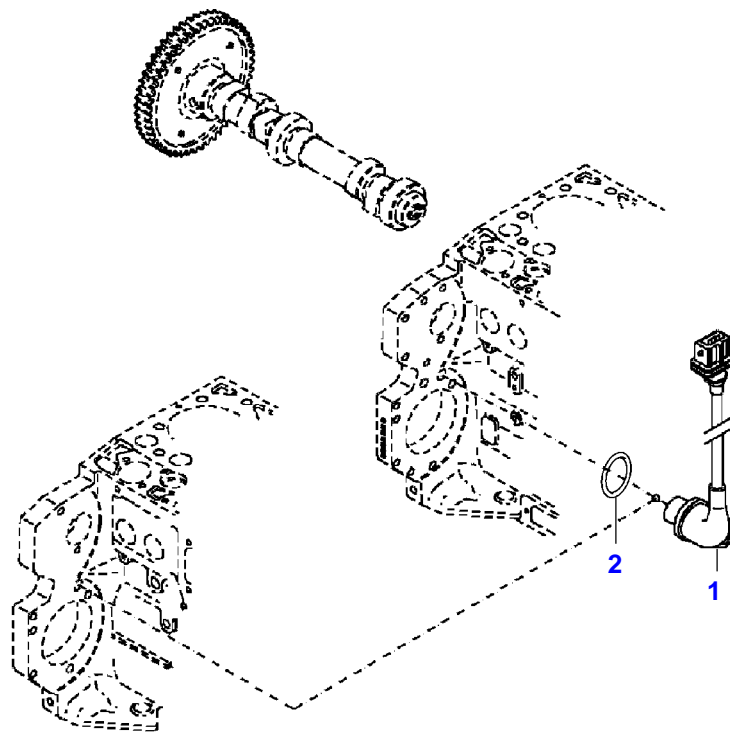

FENDT 412 VARIO (401/00101-99999)
431755-M-1

431755-M-1

Fendt

FENDT 412 VARIO (401/00101-99999)

F401000

TRANSMITTER

Page01-0010

Item	Part Number	Qty	Description Comments
			ENGINE SPEED EDC
1	72626758	1	TRANSMITTER
2	72628348	1	O-RING