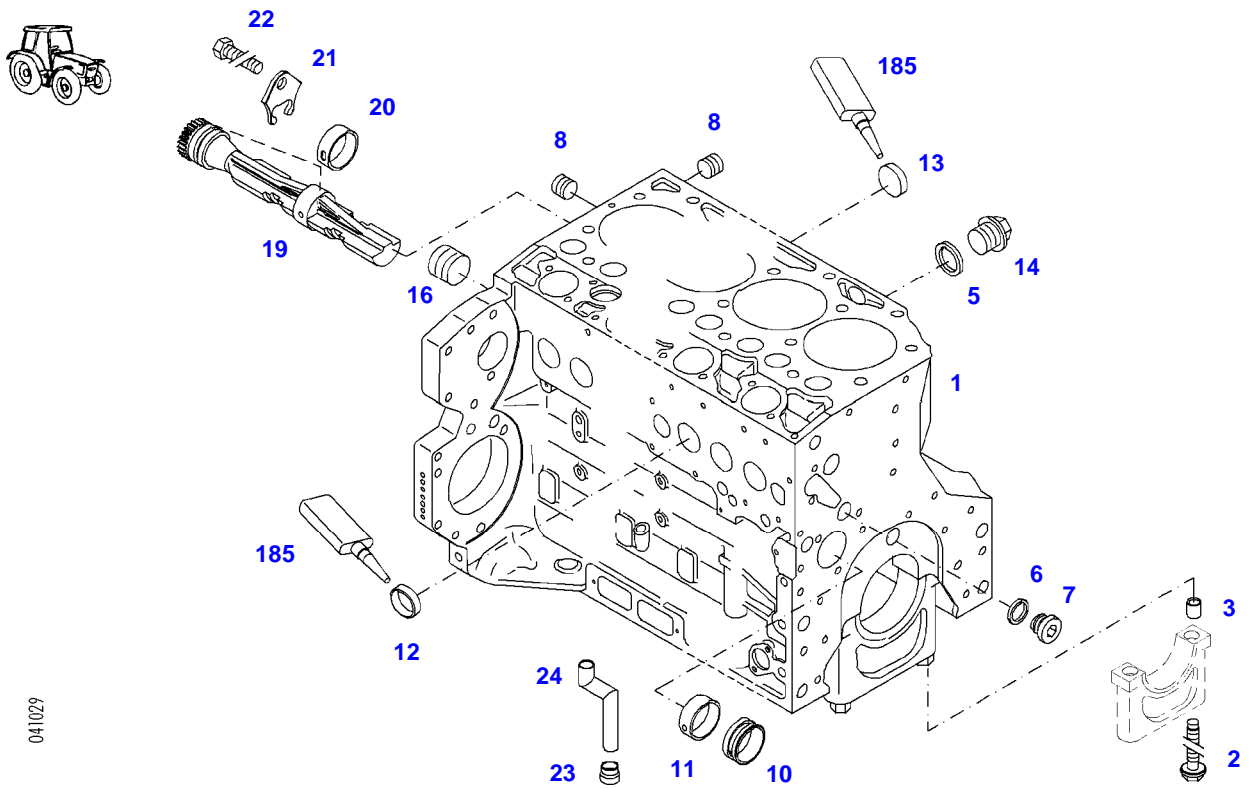

Item	Part Number	Qty	Description Comments	Technical Specification
			ENGINE NUMBER <-- 10413476	
	72452871	1	ENGINE PLEASE ORDER WITH ENGINE NO. ONLY ! --> 401/2161	TCD2012L044V
	72604546	1	REMANUFACTURED SHORT BLOCK ENGINE --> 401/2161	
	72439804	1	ENGINE PLEASE ORDER WITH ENGINE NO. ONLY ! <-- 401/2162 --> 401/4835	TCD2012L044V
	72604546	1	REMANUFACTURED SHORT BLOCK ENGINE <-- 401/2162 --> 401/4835	
	72439804	1	ENGINE FOR MARKETS WITHOUT EXHAUST REGULATIONS <-- 401/4836	TCD2012L044V
	72604546	1	REMANUFACTURED SHORT BLOCK ENGINE FOR MARKETS WITHOUT EXHAUST REGULATIONS <-- 401/4836	
	72604093	1	ENGINE FOR MARKETS WITH EXHAUST REGULATIONS <-- 401/4836	TCD2012L044V
1	72439853	1	CRANKCASE ><2,3,5-8,10-14,16,19-24 ENG.NO. --> 11157298	
	72495319	1	CRANKCASE ><2,3,5-8,10-14,16,19-24 ENG.NO. <-- 11157299	
2	72416467	10	HEXAGONAL HEAD BOLT	
3	72344342	10	ADAPTER BUSH	
5	72315095	2	SEALING WASHER	DIN 7603 A14X20-CU
6	72455567	1	SEALING WASHER	DIN 7603 D22X27-CU
7	72455559	1	PLUG SCREW	
8	72429347	2	SCREW	M14X1,5
10	72416469	4	BEARING BUSHING	
11	72416470	1	BEARING BUSHING	
12	72325325	6	CORE HOLE PLUG	
13	72325326	3	CORE HOLE PLUG	
14	72315799	2	PLUG	DIN 7604 AM14X1,5-A3L
16	72431135	1	LOCKING PLUG	
19	72439854	2	GANG SHAFT	
20	72325339	4	BUSH	
21	72415943	2	THRUST WASHER	
22	72423137	2	HEXAGONAL HEAD BOLT M8X16	
23	72420773	1	LOCKING PART	
24	72436713	1	LINE	
185	72381391	1	THREADLOCKER	LOCTITE 243 10ML