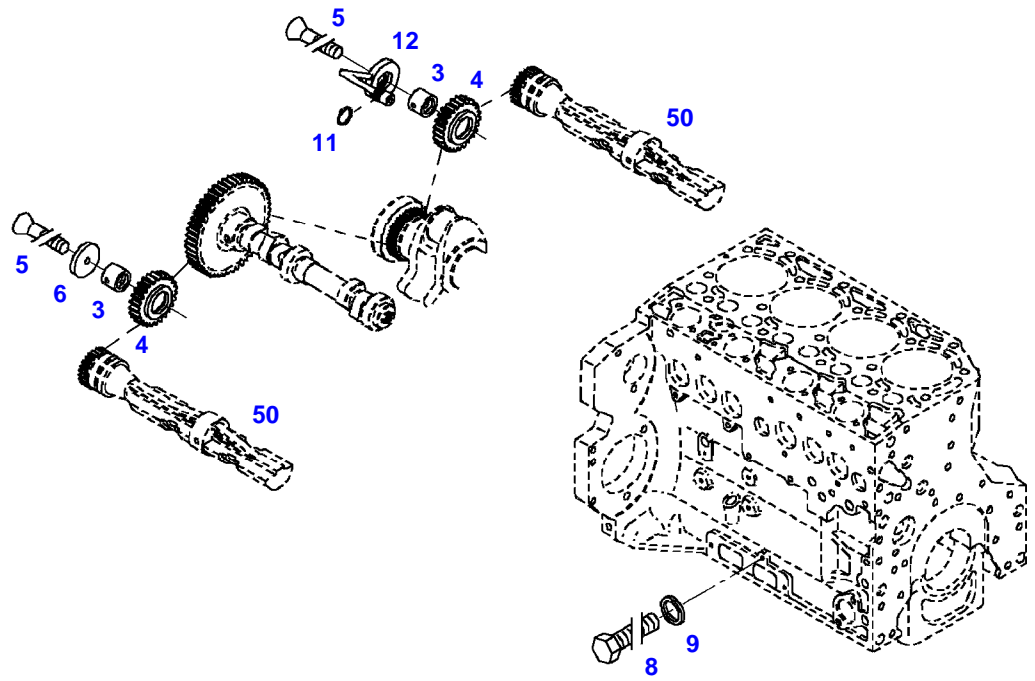

FENDT 412 VARIO (401/00101-99999)
33867

033867

Item	Part Number	Qty	Description Comments	Technical Specification
3	72415940	2	PIVOT	
4	72415941	2	GEAR WHEEL	
5	72423136	2	COUNTERSUNK CAPSCREW M8X45	
6	72415942	1	FIXING SHIM	
8	72315644	2	HEXAGONAL HEAD BOLT	DIN 933 M8X10-8.8A3L
9	72315087	2	SEALING WASHER	DIN 7603 A8X14-CU
11	72423138	1	SEAL 7X1,5MM	
12	72415945	1	PIVOT	
50			SEE CRANKCASE