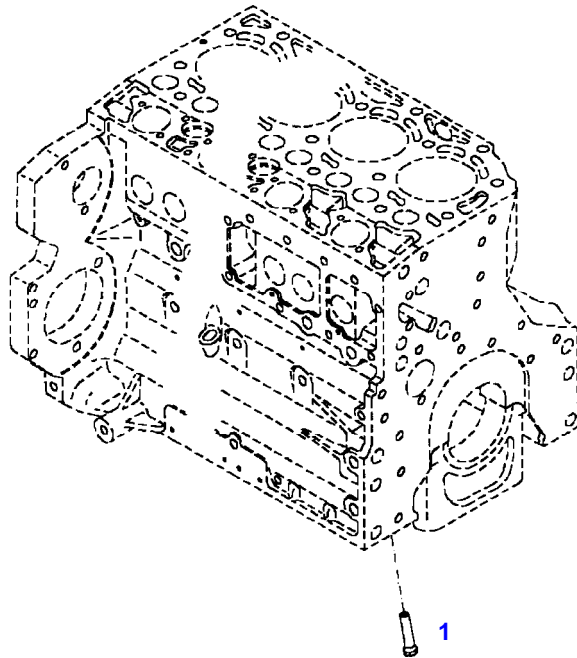

Item	Part Number	Qty	Description Comments	Technical Specification
BLANKING PARTS				
1	72627515	1	CORE HOLE PLUG	
2	72315088	2	SEALING WASHER	DIN 7603 A10X13,5-CU
3	72323677	2	PLUG	
4	72631860	2	SLUG	
185	72325403	1	SAFE.LOCK AGENT	

030004