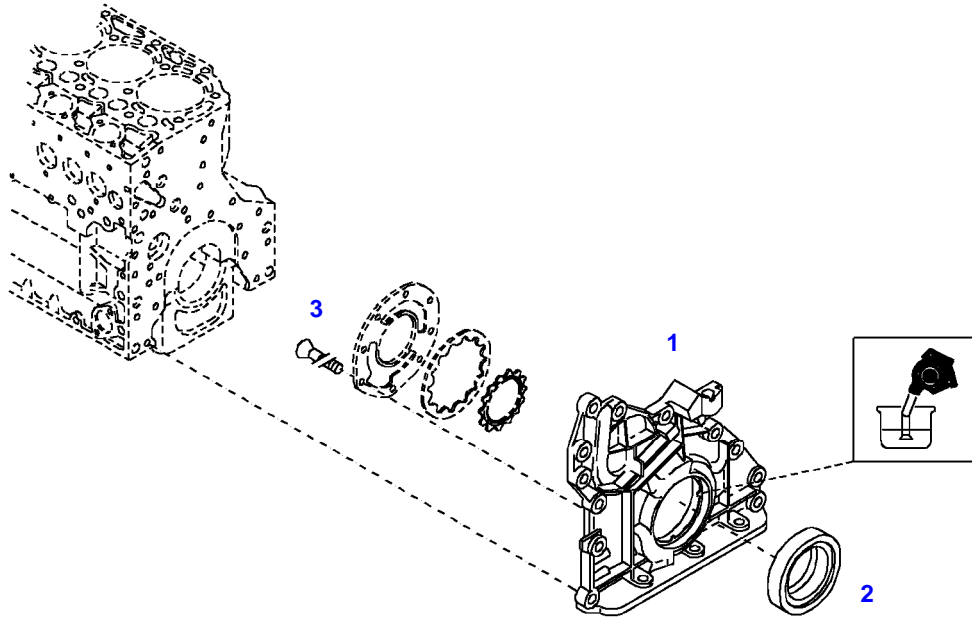

Thank you so much for reading

FENDT 412 VARIO (401/00101-99999)
40475

040475

Item	Part Number	Qty	Description Comments
			INTEGRATED OIL PUMP ENGINE NUMBER --> 11019067
1	72492235	1	CRANKCASE END COVER INTEGRATED OIL PUMP ><2,3
2	72479487	1	SHAFT SEAL
3	72416228	8	COUNTERSUNK CAPSCREW M6X16