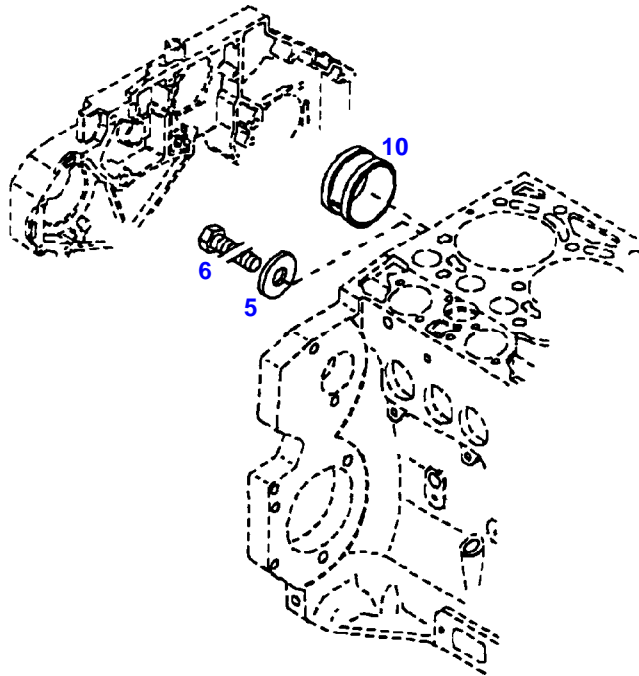

12574

Fendt

FENDT 412 VARIO (401/00101-99999)

F401000

CRANKCASE

Page01-0005

Item	Part Number	Qty	Description Comments
			BLANKING PARTS
5	72415828	1	DISC
6	72426697	1	HEXAGONAL HEAD BOLT
10	72426698	1	BUSH