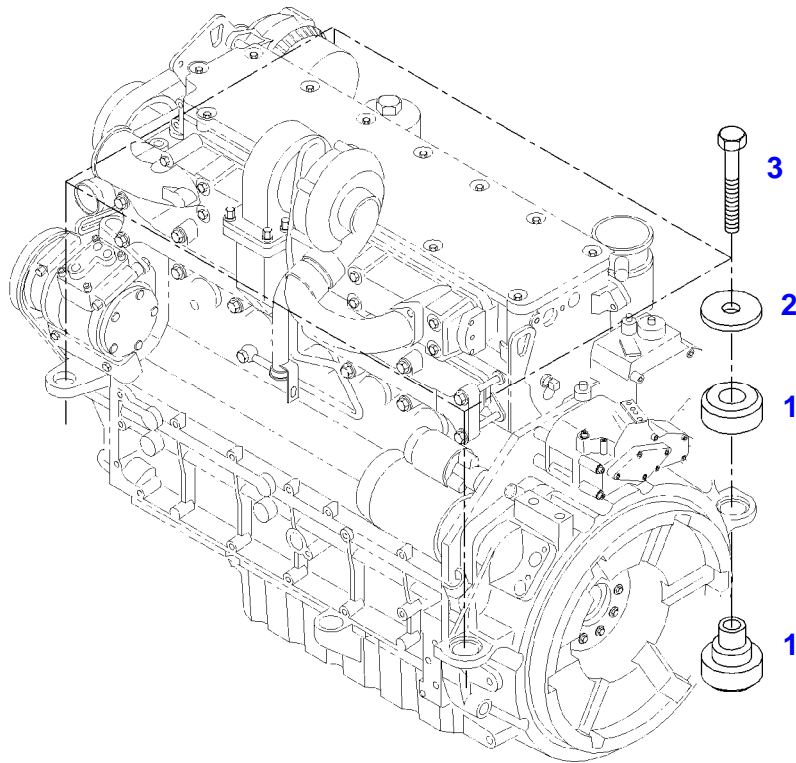

Item	Part Number	Qty	Description Comments	Technical Specification
			RIGHT	
1	72423955	1	ENGINE SUSPENSION	
2	72418408	1	HEXAGONAL HEAD BOLT	DIN 933 M16X40 GWA-10.9
3	72374294	1	HEXAGONAL HEAD BOLT	DIN 931-M16X85 GWA-10.9

FENDT 412 VARIO (401/00101-99999)
35107

035107