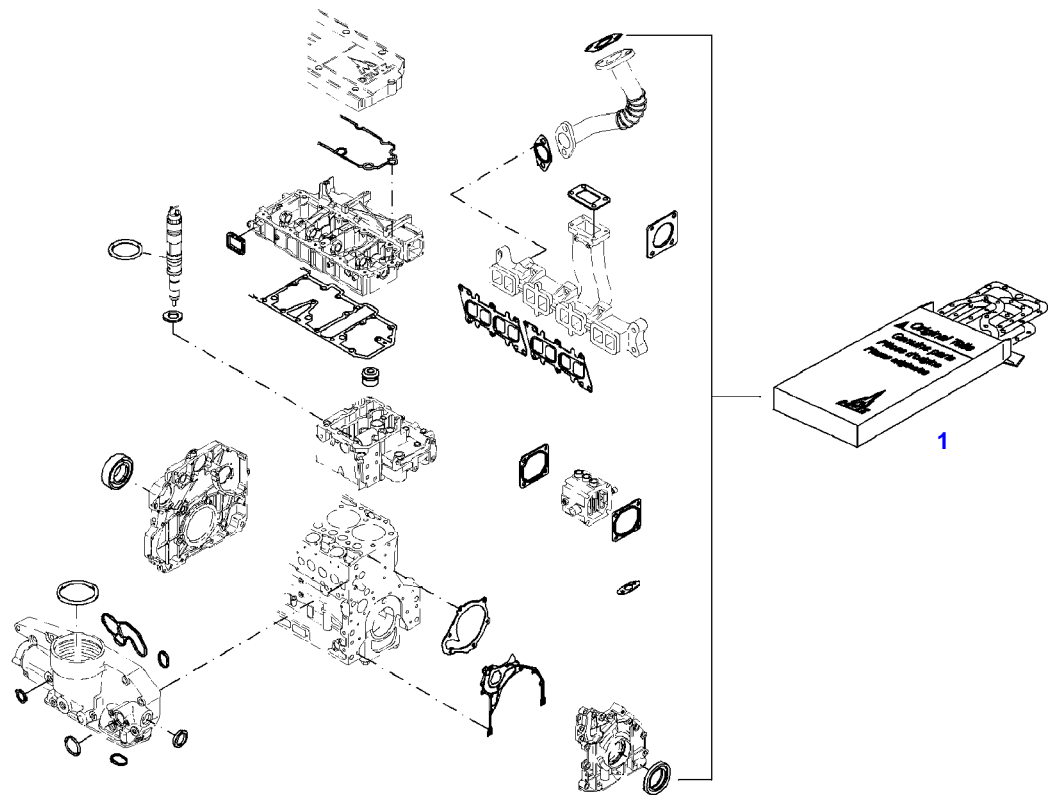

Item	Part Number	Qty	Description Comments
			OIL RETURN TUBE
4	72325453	1	HEXAGONAL HEAD BOLT M8X50
8	72437987	1	OIL RETURN LINE ><9-13
9	72439873	2	SEALING WASHER
10	72323517	1	BANJO BOLT
11	72425772	1	PIPE CLAMP
12	72437138	1	RUBBER HOSE
13	72325537	1	HOSE CLIP
14	72439874	1	SEALING WASHER
15	72425770	1	LOCK VALVE
16	72325457	1	HEXAGONAL HEAD BOLT M8X40
18	72479013	1	HOSE CLIP

FENDT 412 VARIO (401/00101-99999)
41307

041307