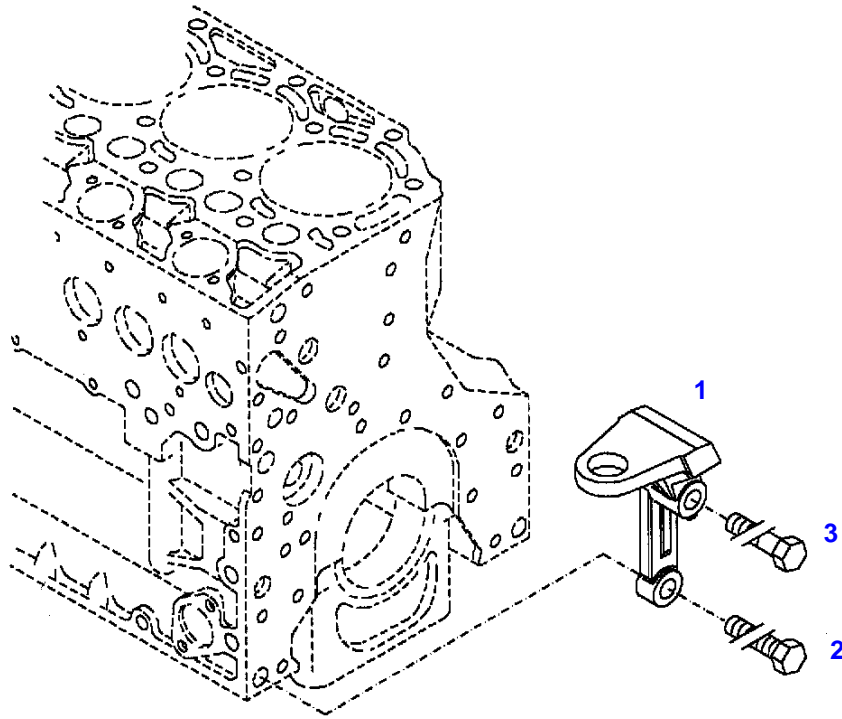

FENDT 412 VARIO (401/00101-99999)
40030

040030

Item	Part Number	Qty	Description Comments	Technical Specification
			RIGHT	
1	72423955	1	ENGINE SUSPENSION	
2	72418408	1	HEXAGONAL HEAD BOLT	DIN 933 M16X40 GWA-10.9
3	72374294	1	HEXAGONAL HEAD BOLT	DIN 931-M16X85 GWA-10.9