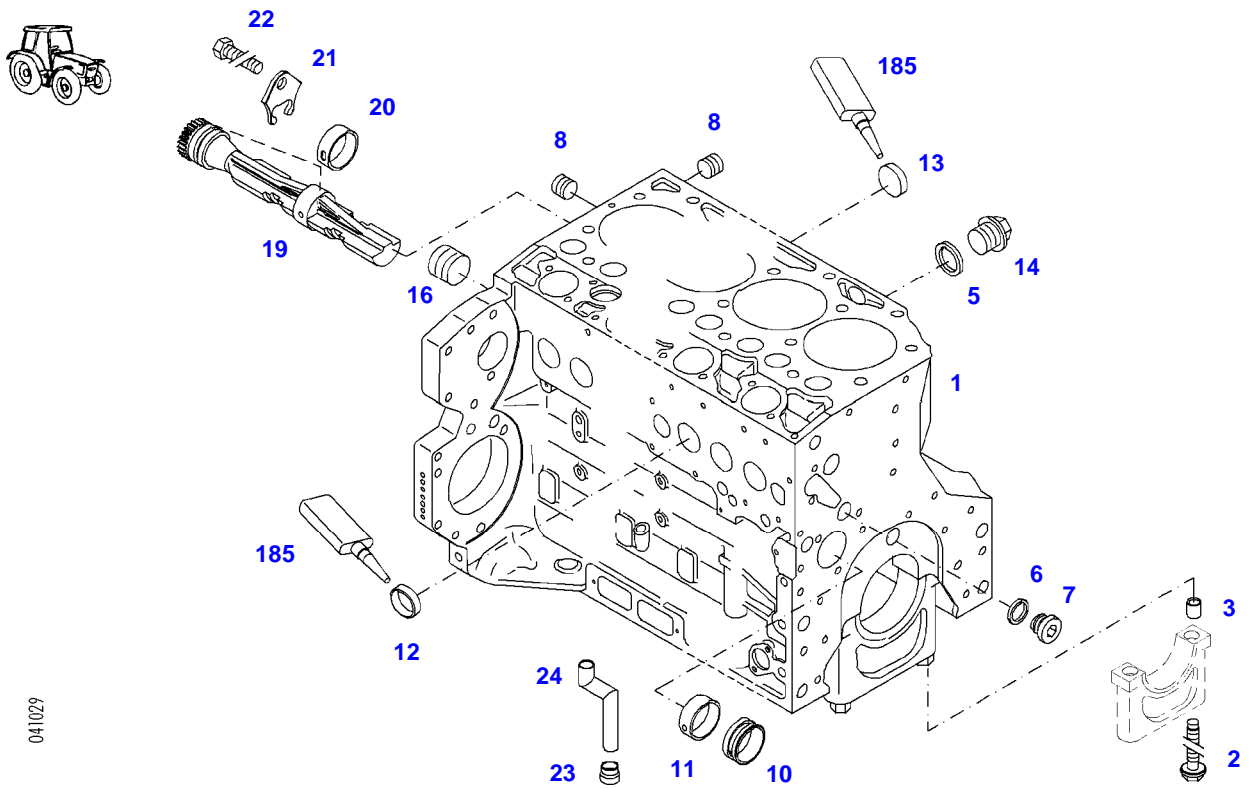

041029

Item	Part Number	Qty	Description Comments	Technical Specification
			ENGINE NUMBER <-- 10408593	
	72438538	1	ENGINE PLEASE ORDER WITH ENGINE NO. ONLY ! --> 400/2071	TCD2012L044V
	72604534	1	REMANUFACTURED SHORT BLOCK ENGINE --> 400/2071	
	72439803	1	ENGINE PLEASE ORDER WITH ENGINE NO. ONLY ! <-- 400/2072	TCD2012L044V
	72604534	1	REMANUFACTURED SHORT BLOCK ENGINE <-- 400/2072	
1	72439843	1	CRANKCASE ><2,3,5-8,10-14,16,19-24 ENG.NO. --> 11154312	
	72495184	1	CRANKCASE ><2,3,5-8,10-14,16,19-24 ENG.NO. <-- 11154313	
2	72416467	10	HEXAGONAL HEAD BOLT	
3	72344342	10	ADAPTER BUSH	
5	72315095	2	SEALING WASHER	DIN 7603 A14X20-CU
6	72455567	1	SEALING WASHER	DIN 7603 D22X27-CU
7	72455559	1	PLUG SCREW	
8	72429347	2	SCREW	M14X1,5
10	72416469	4	BEARING BUSHING	
11	72416470	1	BEARING BUSHING	
12	72325325	6	CORE HOLE PLUG	
13	72325326	3	CORE HOLE PLUG	
14	72315799	2	PLUG	DIN 7604 AM14X1,5-A3L
16	72431135	1	LOCKING PLUG	
19	72439854	2	GANG SHAFT	
20	72325339	4	BUSH	
21	72415943	2	THRUST WASHER	
22	72423137	2	HEXAGONAL HEAD BOLT M8X16	
23	72420773	1	LOCKING PART	
24	72436713	1	LINE	
185	72381391	1	THREADLOCKER	LOCTITE 243 10ML