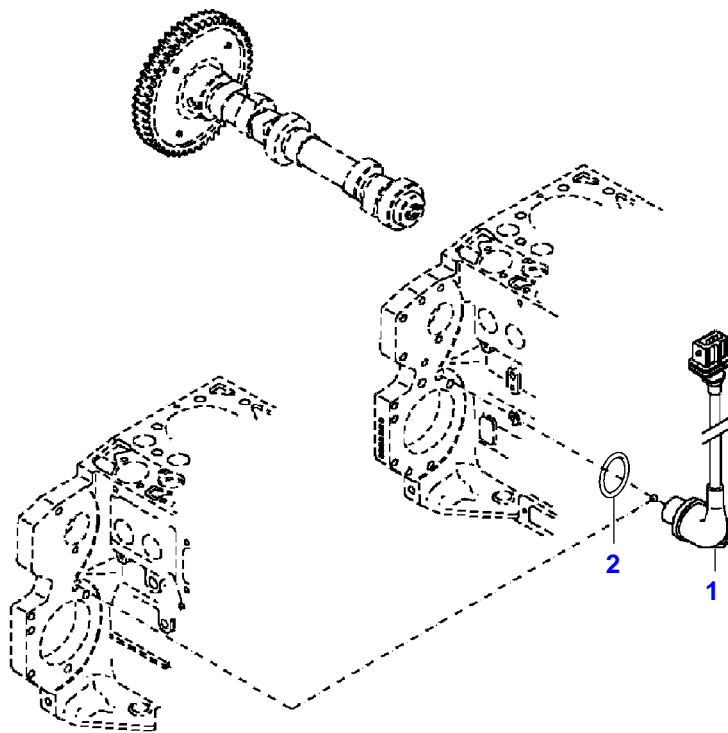

FENDT 411 VARIO (400/00101-99999)
431755-M-1

431755-M-1

Fendt

FENDT 411 VARIO (400/00101-99999)

F400000

TRANSMITTER

Page01-0010

Item	Part Number	Qty	Description Comments
			ENGINE SPEED EDC
1	72626758	1	TRANSMITTER
2	72628348	1	O-RING