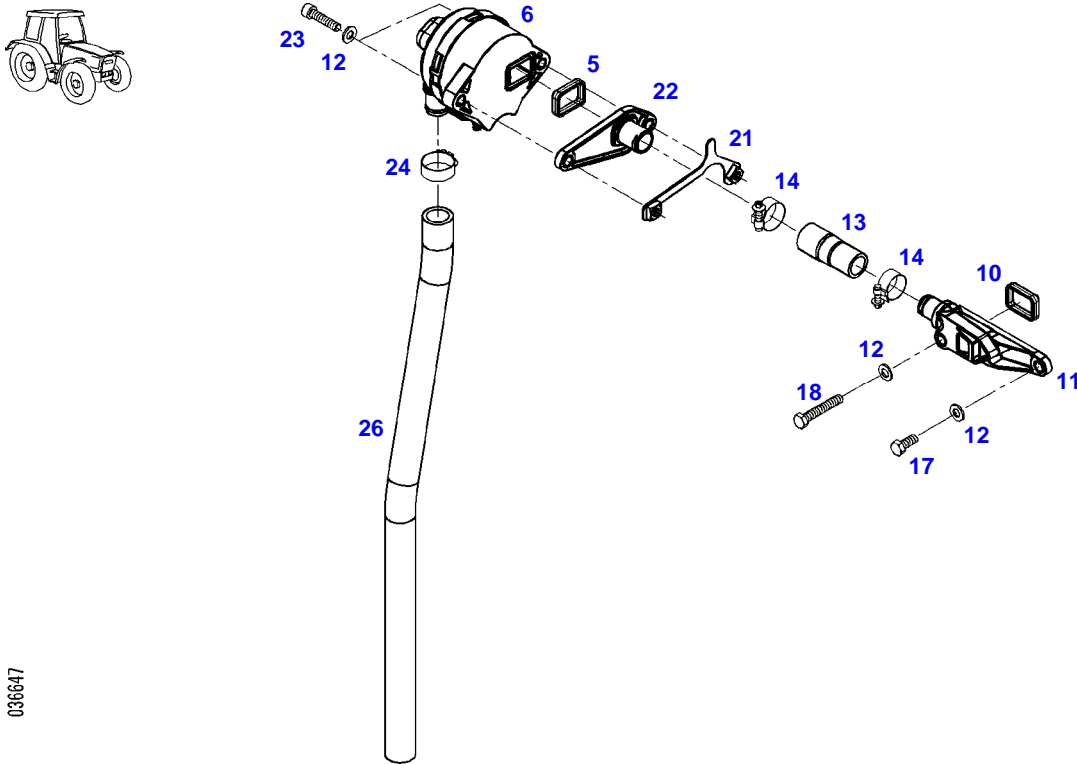

Item	Part Number	Qty	Description Comments	Technical Specification
1	72476384	4	ENGINE MOUNT <-- 400/0101 --> 400/0200 <> <-- 400/1001 --> 400/1028 <> <>	
	72476384	3	ENGINE MOUNT	
2	72318110	4	DISC	
3	72315563	4	HEXAGONAL HEAD BOLT	DIN 931 M12X80-8.8A3L

FENDT 411 VARIO (400/00101-99999)
36647

036647