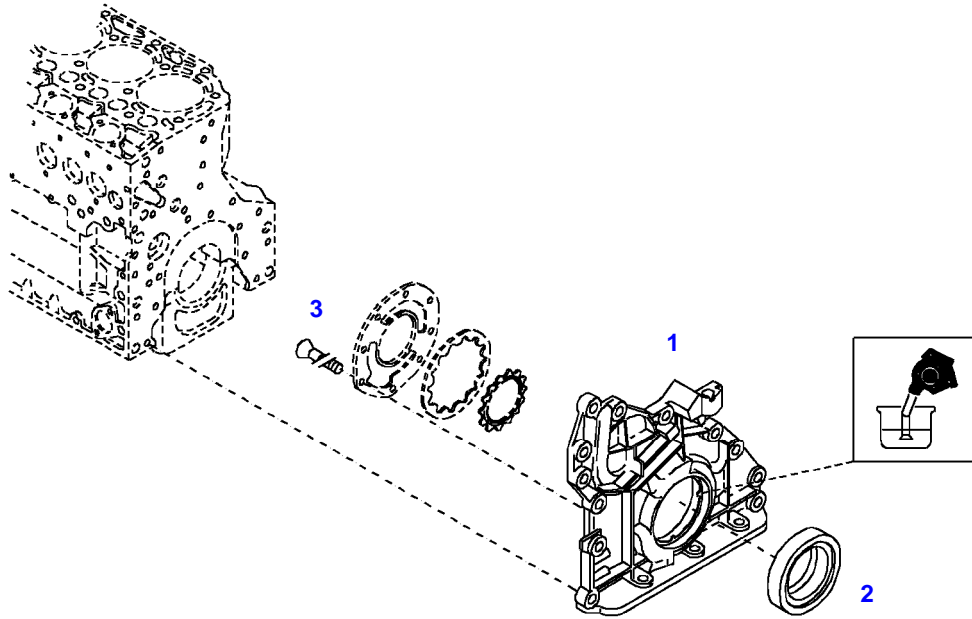

040475

Item	Part Number	Qty	Description Comments
			INTEGRATED OIL PUMP ENGINE NUMBER --> 11019067
1	72492235	1	CRANKCASE END COVER INTEGRATED OIL PUMP ><2,3
2	72479487	1	SHAFT SEAL
3	72416228	8	COUNTERSUNK CAPSCREW M6X16