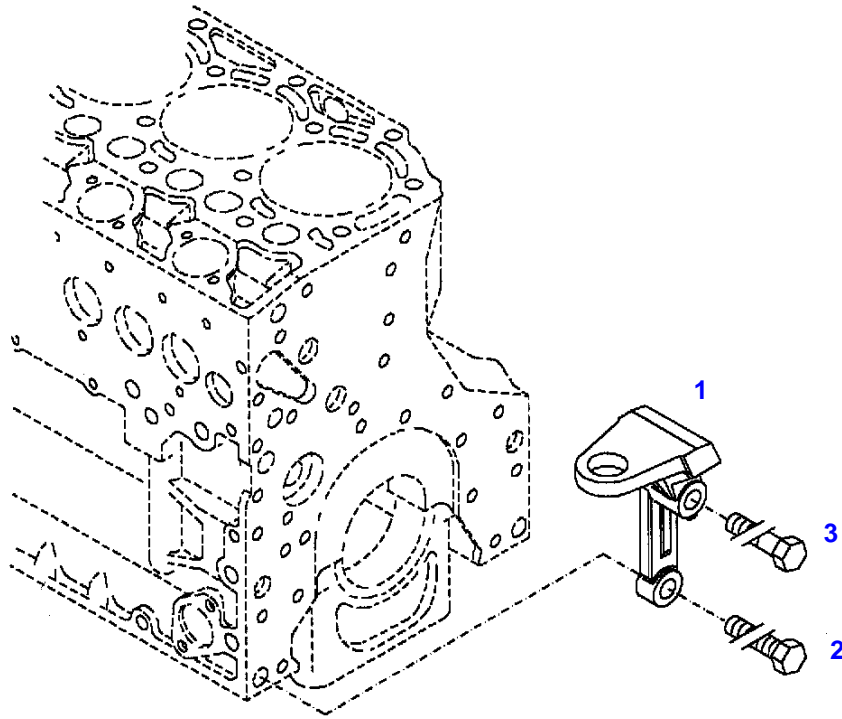

FENDT 411 VARIO (400/00101-99999)
40030

040030

Fendt

FENDT 411 VARIO (400/00101-99999)

F400000

ENGINE MOUNTINGS

Page01-0013

Item	Part Number	Qty	Description Comments	Technical Specification
			RIGHT	
1	72423955	1	ENGINE SUSPENSION	
2	72418408	1	HEXAGONAL HEAD BOLT	DIN 933 M16X40 GWA-10.9
3	72374294	1	HEXAGONAL HEAD BOLT	DIN 931-M16X85 GWA-10.9