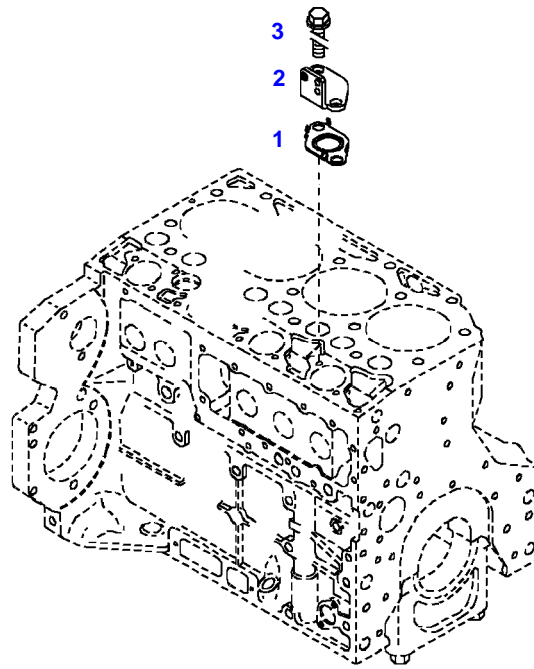

FENDT 411 VARIO (400/00101-99999)
35315

035315

Fendt

FENDT 411 VARIO (400/00101-99999)

F400000

CRANKCASE

Page01-0007

Item	Part Number	Qty	Description Comments
BLANKING PARTS			
1	72490265	1	SEAL
2	72436408	1	COVER
3	72415878	2	HEXAGONAL HEAD BOLT M8X16