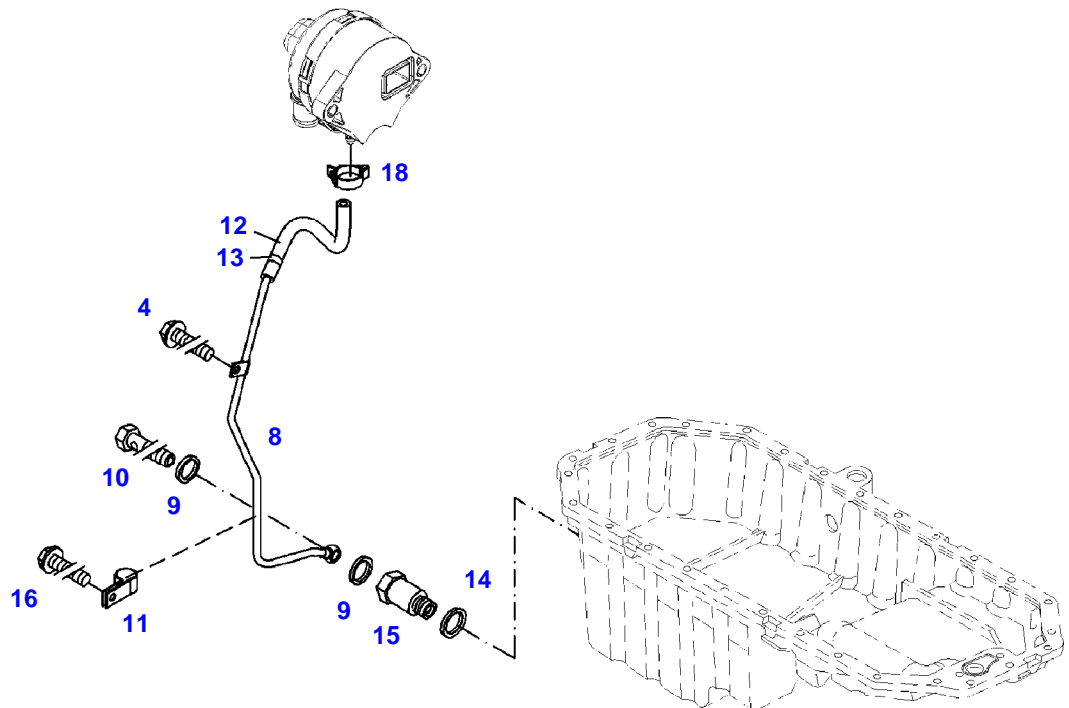

Item	Part Number	Qty	Description Comments	Technical Specification
5	72455795	1	SEAL	
6	72437250	1	BREATHER ><5	
10	72455795	1	SEAL	
11	72455520	1	ADAPTER	
12	72311788	4	DISC	DIN 125-8,4-ST.A3L
13	72453997	1	HOSE	
14	72373531	2	HOSE CLIP	
17	72315653	1	HEXAGONAL HEAD BOLT	DIN 933 M8 X 25-8.8A3L
18	72315668	1	HEXAGONAL HEAD BOLT	DIN 933 M8X50-8.8A3L
21	72452928	1	PLATE	
22	72437633	1	CONNECTING FLANGE	
23	72315478	2	SOCKET HEAD BOLT	DIN 912 M8X35-8.8
24	72311167	1	HOSE CLIP	
26	72495711	1	HOSE	

FENDT 411 VARIO (400/00101-99999)
41163

0411 63