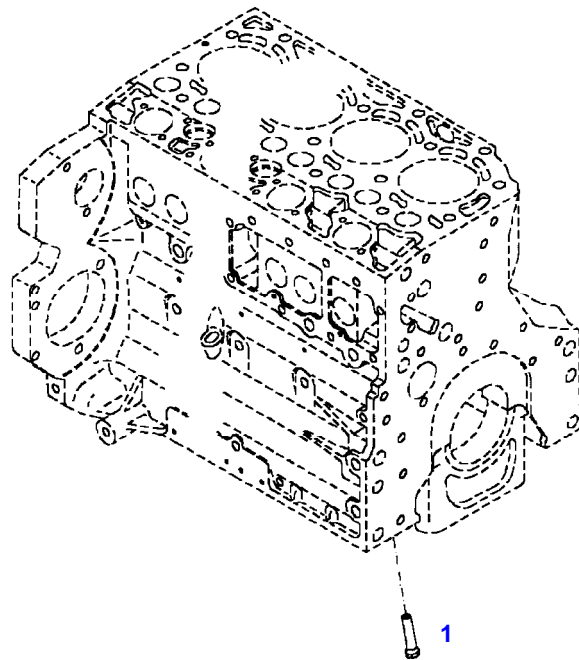

Item	Part Number	Qty	Description Comments	Technical Specification
BLANKING PARTS				
1	72627515	1	CORE HOLE PLUG	
2	72315088	2	SEALING WASHER	DIN 7603 A10X13,5-CU
3	72323677	2	PLUG	
4	72631860	2	SLUG	
185	72325403	1	SAFE.LOCK AGENT	

030004