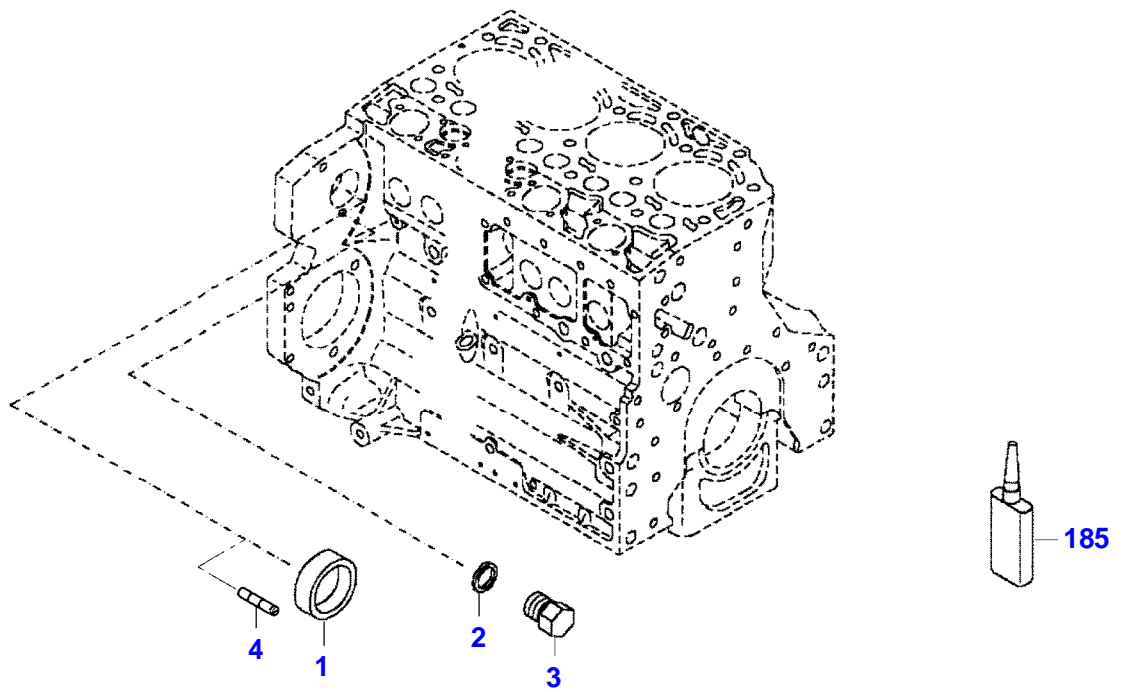

FENDT 313 VARIO SCR (340/00101-99999)
432327-M-1

432327-M-1

Item	Part Number	Qty	Description Comments	Technical Specification
BLANKING PARTS				
1	72627515	1	CORE HOLE PLUG	
2	72315088	2	SEALING WASHER	DIN 7603 A10X13,5-CU
3	72323677	2	PLUG	
4	72631860	2	SLUG	
185	72325403	1	SAFE.LOCK AGENT