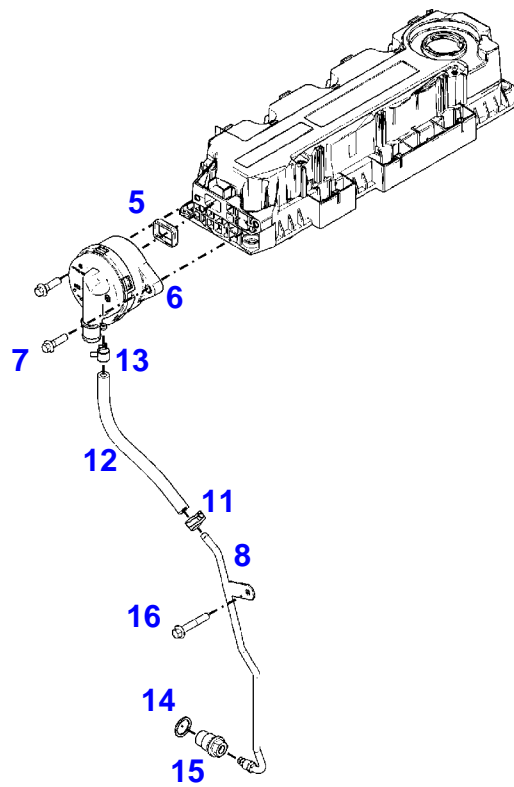

041473

Item	Part Number	Qty	Description Comments	Technical Specification
			FROM - UP TO ENGINE S/N 11256320 - 11799185	
	72605667	1	ENGINE --> 340/1838	TCD4.1L4
	72608989	1	REMANUFACTURED SHORT BLOCK ENGINE --> 340/1838	
	72609497	1	ENGINE <-- 340/1839	TCD4.1L4
1	72498220	1	CRANKCASE ><2-14,19-24	
2	72416467	10	HEXAGONAL HEAD BOLT	
3	72344342	10	ADAPTER BUSH	
4			NOT AVAILABLE IN SINGLE PARTS	
5	72456134	2	SEALING WASHER	DIN 7603 D14X20-CU-VERZINNT
6	72439874	1	SEALING WASHER	
7	72455559	1	PLUG SCREW	
8	72429347	2	SCREW M14X1,5	M14X1,5
9	72431135	1	LOCKING PLUG	
10	72497417	4	BEARING BUSHING	
11	72491822	1	BEARING BUSHING	
12	72325325	6	CORE HOLE PLUG	
13	72325326	4	CORE HOLE PLUG	
14	72315799	2	PLUG	DIN 7604 AM14X1,5-A3L
19	72439854	2	GANG SHAFT	
20	72325339	4	BUSH	
21	72415943	2	THRUST WASHER	
22	72423137	2	HEXAGONAL HEAD BOLT M8X16	
23	72420773	1	LOCKING PART	
24	72436713	1	LINE	
185	72381391	1	THREADLOCKER	LOCTITE 243 10ML

041435

Item	Part Number	Qty	Description Comments	Technical Specification
			OIL RETURN TUBE	
5	72455795	1	SEAL	
6	72437250	1	BREATHER ><5	
7	72325293	2	HEXAGONAL HEAD BOLT M8X30	M8X30
8	72438014	1	OIL RETURN LINE ><11,12	
11	72471856	1	PIPE CLAMP	
12	72437138	1	RUBBER HOSE	
13	72471856	1	PIPE CLAMP	
14	72315101	1	SEALING WASHER	DIN 7603 A22X27-CU
15	72436504	1	LOCK VALVE	
16	72325453	1	HEXAGONAL HEAD BOLT M8X50	