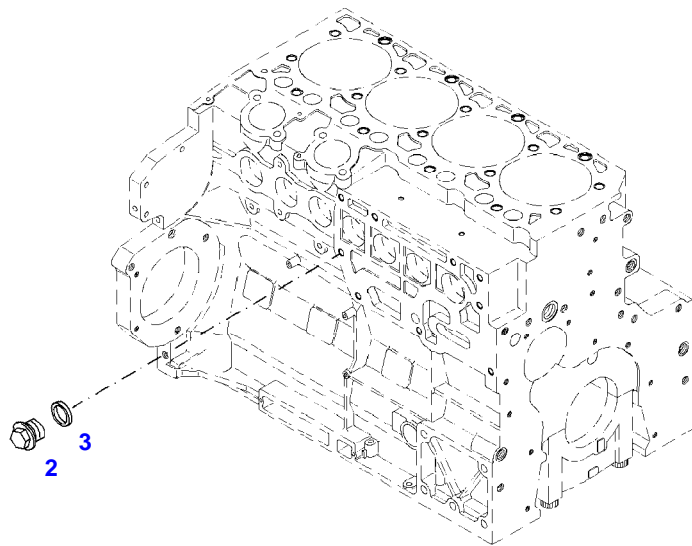

FENDT 313 VARIO SCR (340/00101-99999)
35632

035632

Fendt

FENDT 313 VARIO SCR (340/00101-99999)

F340000

CRANKCASE

Page01-0007

Item	Part Number	Qty	Description Comments	Technical Specification
			BLANKING PARTS UP TO ENGINE S/N 11128188	
2	72315799	1	PLUG	DIN 7604 AM14X1,5-A3L
3	72315094	1	SEALING WASHER	DIN 7603 A14X18-CU