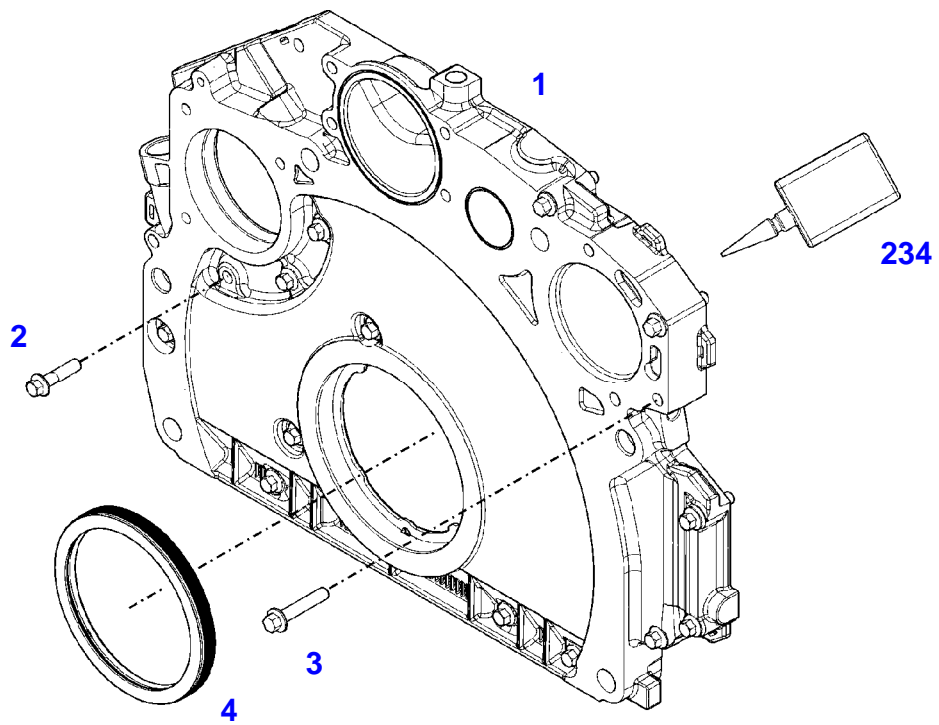

041437

Item	Part Number	Qty	Description Comments	Technical Specification
			ENGINE NUMBER --> 11427405	
1	72608902	1	WHEEL BOX	
2	72605244	12	HEXAGONAL HEAD BOLT M8X35	M8X35
3	72325388	9	HEXAGONAL HEAD BOLT M8X45	
4	72479495	1	SHAFT SEAL	
234	72325408	1	SEALING COMPOUND