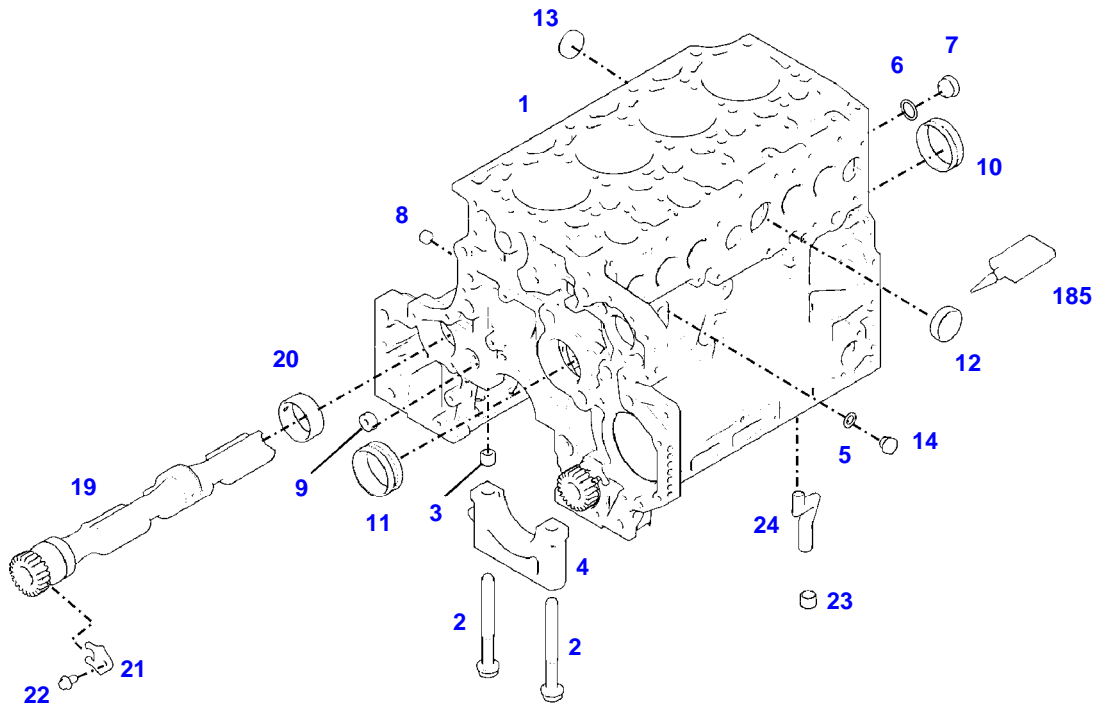

FENDT 313 VARIO SCR (340/00101-99999)
41473

041473

Item	Part Number	Qty	Description Comments	Technical Specification
			UP TO ENGINE S/N 11256319	
	72605667	1	ENGINE	TCD4.1L4
	72608989	1	REMANUFACTURED SHORT BLOCK ENGINE	
1	72498222	1	CRANKCASE ><2-14,19-24 <-- F340.200.210.030	
2	72416467	10	HEXAGONAL HEAD BOLT	
3	72344342	10	ADAPTER BUSH	
4			NOT AVAILABLE IN SINGLE PARTS	
5	72456134	2	SEALING WASHER	DIN 7603 D14X20-CU-VERZINNT
6	72439874	1	SEALING WASHER	
7	72455559	1	PLUG SCREW	
8	72429347	2	SCREW M14X1,5	M14X1,5
9	72431135	1	LOCKING PLUG	
10	72416469	4	BEARING BUSHING	
11	72479363	1	BEARING BUSHING	
12	72325325	6	CORE HOLE PLUG	
13	72325326	4	CORE HOLE PLUG	
14	72315799	2	PLUG	DIN 7604 AM14X1,5-A3L
19	72439854	2	GANG SHAFT	
20	72325339	4	BUSH	
21	72415943	2	THRUST WASHER	
22	72423137	2	HEXAGONAL HEAD BOLT M8X16	
23	72420773	1	LOCKING PART	
24	72436713	1	LINE	
185	72381391	1	THREADLOCKER	LOCTITE 243 10ML

041473

Item	Part Number	Qty	Description Comments	Technical Specification
			FROM - UP TO ENGINE S/N 11256320 - 11799185	
	72605667	1	ENGINE --> 340/1838	TCD4.1L4
	72608989	1	REMANUFACTURED SHORT BLOCK ENGINE --> 340/1838	
	72609497	1	ENGINE <-- 340/1839	TCD4.1L4
1	72498220	1	CRANKCASE ><2-14,19-24	
2	72416467	10	HEXAGONAL HEAD BOLT	
3	72344342	10	ADAPTER BUSH	
4			NOT AVAILABLE IN SINGLE PARTS	
5	72456134	2	SEALING WASHER	DIN 7603 D14X20-CU-VERZINNT
6	72439874	1	SEALING WASHER	
7	72455559	1	PLUG SCREW	
8	72429347	2	SCREW M14X1,5	M14X1,5
9	72431135	1	LOCKING PLUG	
10	72497417	4	BEARING BUSHING	
11	72491822	1	BEARING BUSHING	
12	72325325	6	CORE HOLE PLUG	
13	72325326	4	CORE HOLE PLUG	
14	72315799	2	PLUG	DIN 7604 AM14X1,5-A3L
19	72439854	2	GANG SHAFT	
20	72325339	4	BUSH	
21	72415943	2	THRUST WASHER	
22	72423137	2	HEXAGONAL HEAD BOLT M8X16	
23	72420773	1	LOCKING PART	
24	72436713	1	LINE	
185	72381391	1	THREADLOCKER	LOCTITE 243 10ML