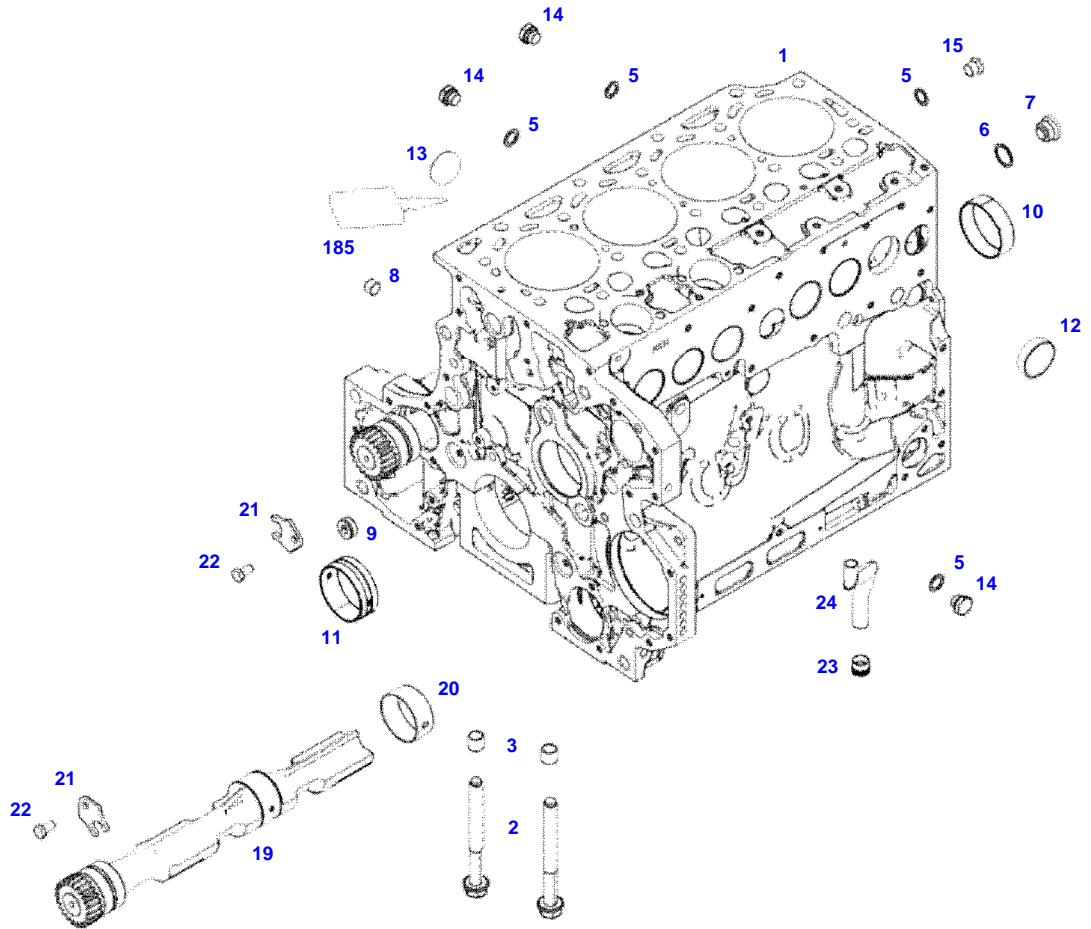

FENDT 313 VARIO SCR (340/00101-99999)
F061365

F061365

Item	Part Number	Qty	Description Comments	Technical Specification
			FROM ENGINE S/N 11799186	
	72609497	1	ENGINE <-- 340/1839	TCD4.1L4
1	ACP0152920	1	CRANKCASE ><2-15,19-24	
2	72416467	10	HEXAGONAL HEAD BOLT	
3	72344342	10	ADAPTER BUSH	
5	72456134	4	SEALING WASHER	DIN 7603 D14X20-CU-VERZINNT
6	72439874	1	SEALING WASHER	
7	72455559	1	PLUG SCREW	
8	72429347	1	SCREW M14X1,5	M14X1,5
9	72431135	1	LOCKING PLUG	
10	72615416	4	BEARING BUSHING	
11	72491822	1	BEARING BUSHING	
12	72325325	6	CORE HOLE PLUG	
13	72325326	4	CORE HOLE PLUG	
14	72315799	3	PLUG	DIN 7604 AM14X1,5-A3L
15	72315438	1	PLUG SCREW	DIN 908 M14X1,5-ST
19	72439854	2	GANG SHAFT	
20	72325339	4	BUSH	
21	72415943	2	THRUST WASHER	
22	72423137	2	HEXAGONAL HEAD BOLT M8X16	
23	72420773	1	LOCKING PART	
24	72436713	1	LINE	
185	72381391	1	THREADLOCKER	LOCTITE 243 10ML