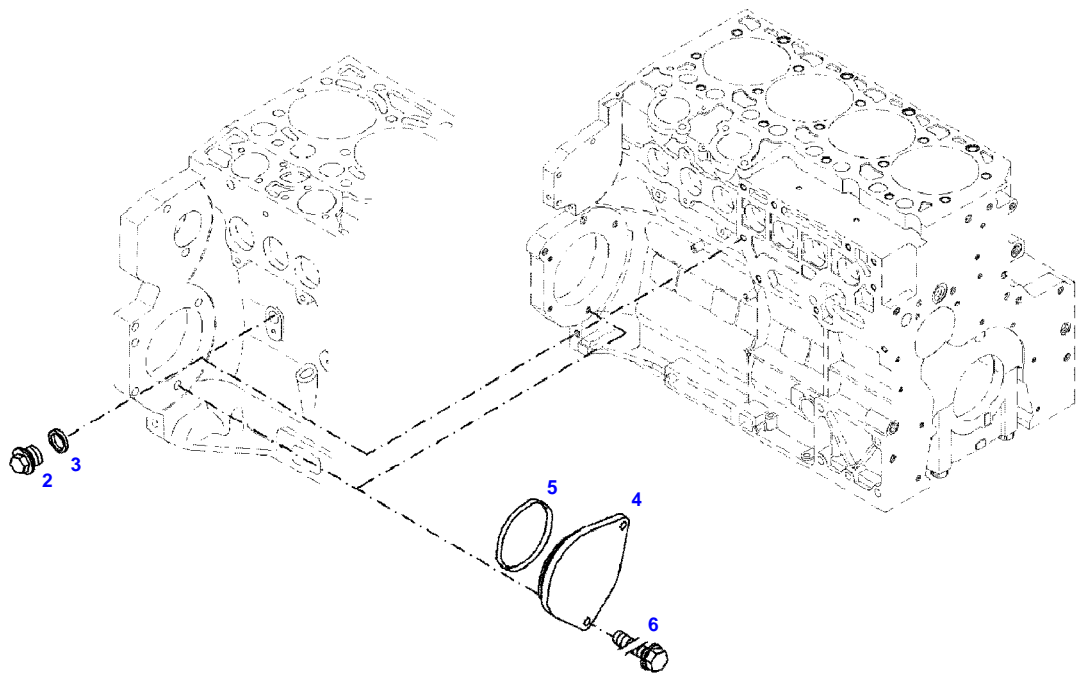

FENDT 313 VARIO SCR (340/00101-99999)
F51577

051577

Item	Part Number	Qty	Description Comments	Technical Specification
			BLANKING PARTS FROM ENGINE S/N 11128189	
2	72315799	1	PLUG	DIN 7604 AM14X1,5-A3L
3	72315094	1	SEALING WASHER	DIN 7603 A14X18-CU
4	72431648	1	COVER	
5	72416472	1	SEAL	
6	72438057	2	HEXAGONAL HEAD BOLT	M10X20