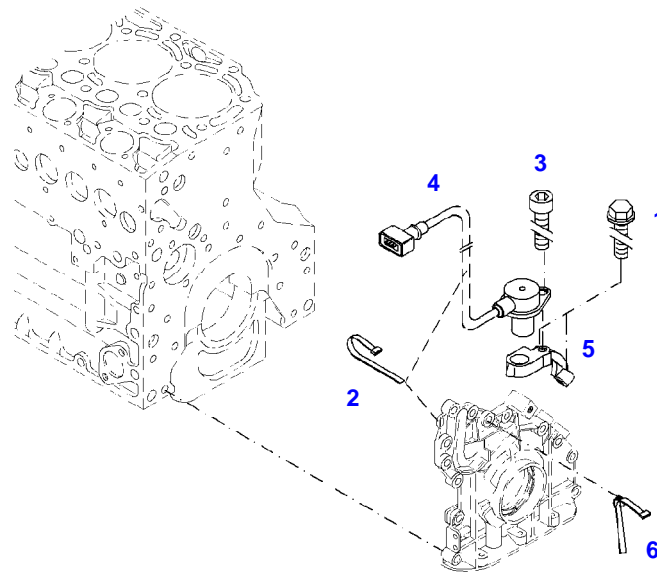

FENDT 313 VARIO SCR (340/00101-99999)
41030

041030

Item	Part Number	Qty	Description Comments	Technical Specification
			ENGINE SPEED EDC	
1	72436834	2	HEXAGONAL HEAD BOLT M6X30	
2	72416001	2	RETAINING STRAP	
3	72315460	1	SOCKET HEAD BOLT	DIN 912 M6X16-8.8
4	72436872	1	TRANSMITTER ENGINE SPEED EDC	
5	72495289	1	RETAINER	
6	72455561	1	RETAINING STRAP