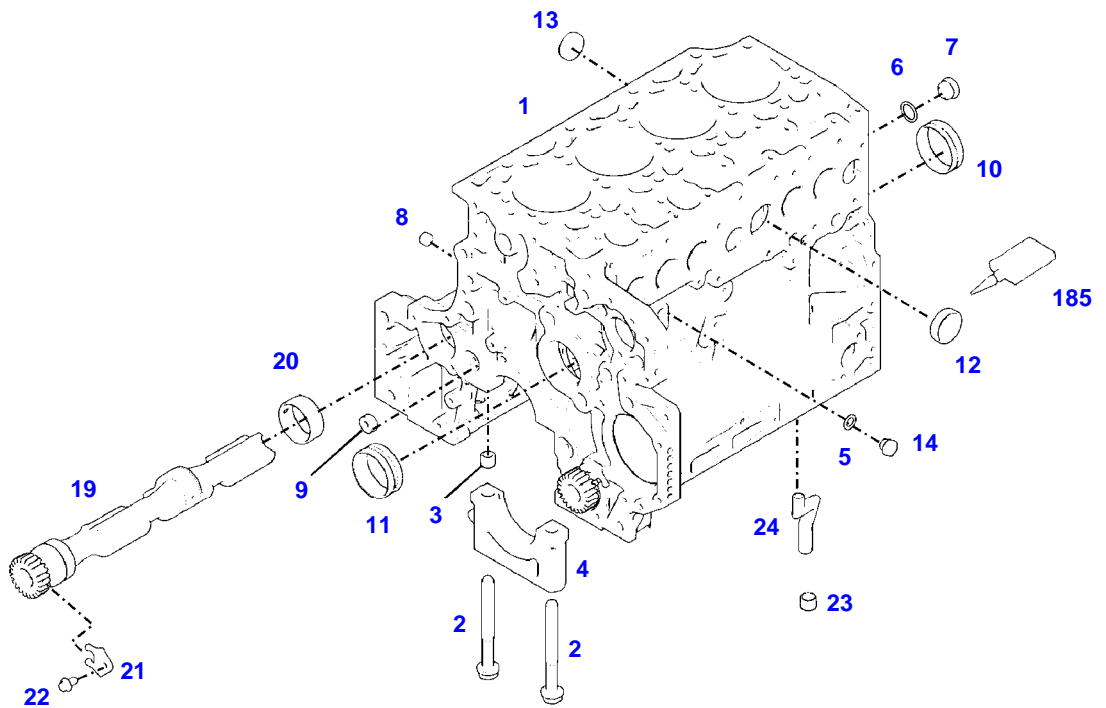

FENDT 313 VARIO SCR (340/00101-99999)
41473

041473

Item	Part Number	Qty	Description Comments	Technical Specification
			UP TO ENGINE S/N 11256319	
	72605667	1	ENGINE	TCD4.1L4
	72608989	1	REMANUFACTURED SHORT BLOCK ENGINE	
1	72498222	1	CRANKCASE ><2-14,19-24 <-- F340.200.210.030	
2	72416467	10	HEXAGONAL HEAD BOLT	
3	72344342	10	ADAPTER BUSH	
4			NOT AVAILABLE IN SINGLE PARTS	
5	72456134	2	SEALING WASHER	DIN 7603 D14X20-CU-VERZINNT
6	72439874	1	SEALING WASHER	
7	72455559	1	PLUG SCREW	
8	72429347	2	SCREW M14X1,5	M14X1,5
9	72431135	1	LOCKING PLUG	
10	72416469	4	BEARING BUSHING	
11	72479363	1	BEARING BUSHING	
12	72325325	6	CORE HOLE PLUG	
13	72325326	4	CORE HOLE PLUG	
14	72315799	2	PLUG	DIN 7604 AM14X1,5-A3L
19	72439854	2	GANG SHAFT	
20	72325339	4	BUSH	
21	72415943	2	THRUST WASHER	
22	72423137	2	HEXAGONAL HEAD BOLT M8X16	
23	72420773	1	LOCKING PART	
24	72436713	1	LINE	
185	72381391	1	THREADLOCKER	LOCTITE 243 10ML

041473

Item	Part Number	Qty	Description Comments	Technical Specification
			FROM - UP TO ENGINE S/N 11256320 - 11799185	
	72605667	1	ENGINE --> 340/1838	TCD4.1L4
	72608989	1	REMANUFACTURED SHORT BLOCK ENGINE --> 340/1838	
	72609497	1	ENGINE <-- 340/1839	TCD4.1L4
1	72498220	1	CRANKCASE ><2-14,19-24	
2	72416467	10	HEXAGONAL HEAD BOLT	
3	72344342	10	ADAPTER BUSH	
4			NOT AVAILABLE IN SINGLE PARTS	
5	72456134	2	SEALING WASHER	DIN 7603 D14X20-CU-VERZINNT
6	72439874	1	SEALING WASHER	
7	72455559	1	PLUG SCREW	
8	72429347	2	SCREW M14X1,5	M14X1,5
9	72431135	1	LOCKING PLUG	
10	72497417	4	BEARING BUSHING	
11	72491822	1	BEARING BUSHING	
12	72325325	6	CORE HOLE PLUG	
13	72325326	4	CORE HOLE PLUG	
14	72315799	2	PLUG	DIN 7604 AM14X1,5-A3L
19	72439854	2	GANG SHAFT	
20	72325339	4	BUSH	
21	72415943	2	THRUST WASHER	
22	72423137	2	HEXAGONAL HEAD BOLT M8X16	
23	72420773	1	LOCKING PART	
24	72436713	1	LINE	
185	72381391	1	THREADLOCKER	LOCTITE 243 10ML