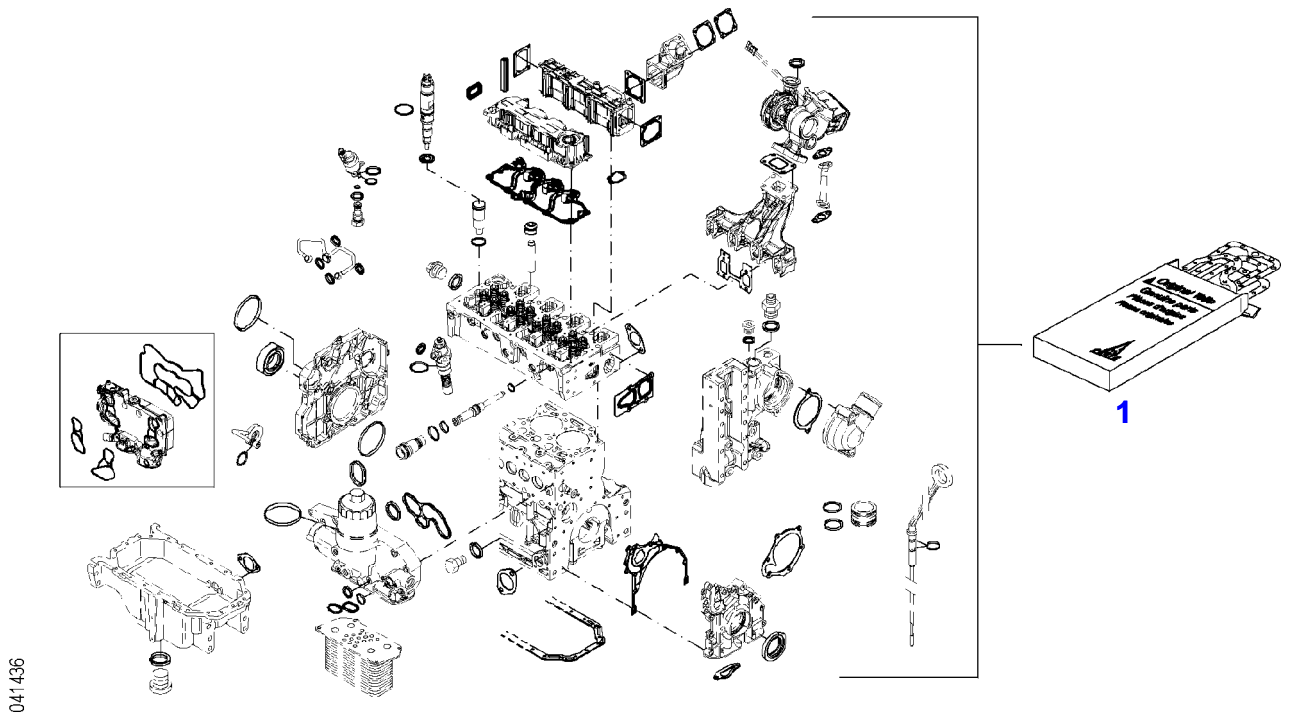

Item	Part Number	Qty	Description Comments	Technical Specification
			OIL RETURN TUBE	
5	72455795	1	SEAL	
6	72437250	1	BREATHER ><5	
7	72325293	2	HEXAGONAL HEAD BOLT M8X30	M8X30
8	72438014	1	OIL RETURN LINE ><11,12	
11	72471856	1	PIPE CLAMP	
12	72437138	1	RUBBER HOSE	
13	72471856	1	PIPE CLAMP	
14	72315101	1	SEALING WASHER	DIN 7603 A22X27-CU
15	72436504	1	LOCK VALVE	
16	72325453	1	HEXAGONAL HEAD BOLT M8X50	

FENDT 313 VARIO SCR (340/00101-99999)
41436