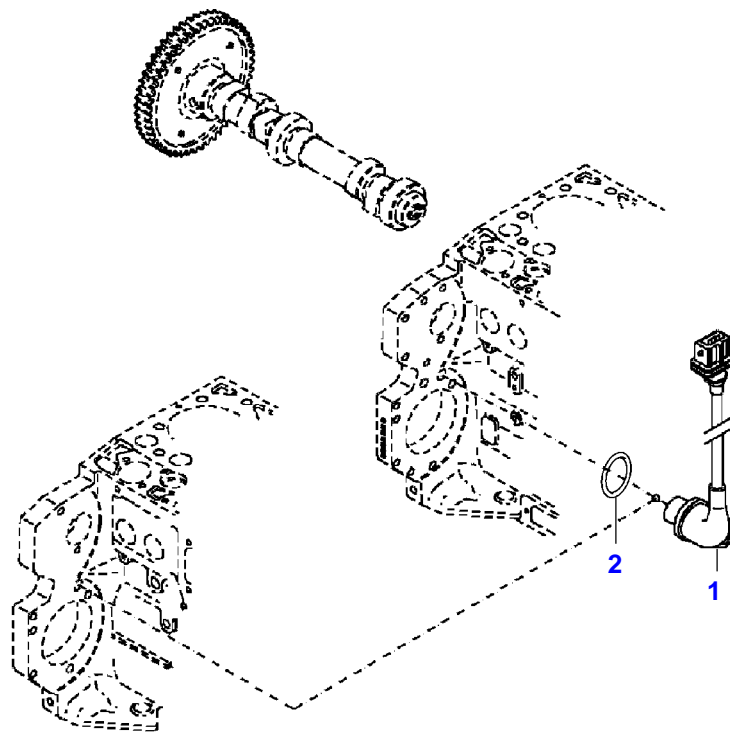

431755-M-1

Fendt

FENDT 313 VARIO SCR (340/00101-99999)

F340000

TRANSMITTER

Page01-0010

Item	Part Number	Qty	Description Comments
			ENGINE SPEED EDC
1	72626758	1	TRANSMITTER
2	72628348	1	O-RING