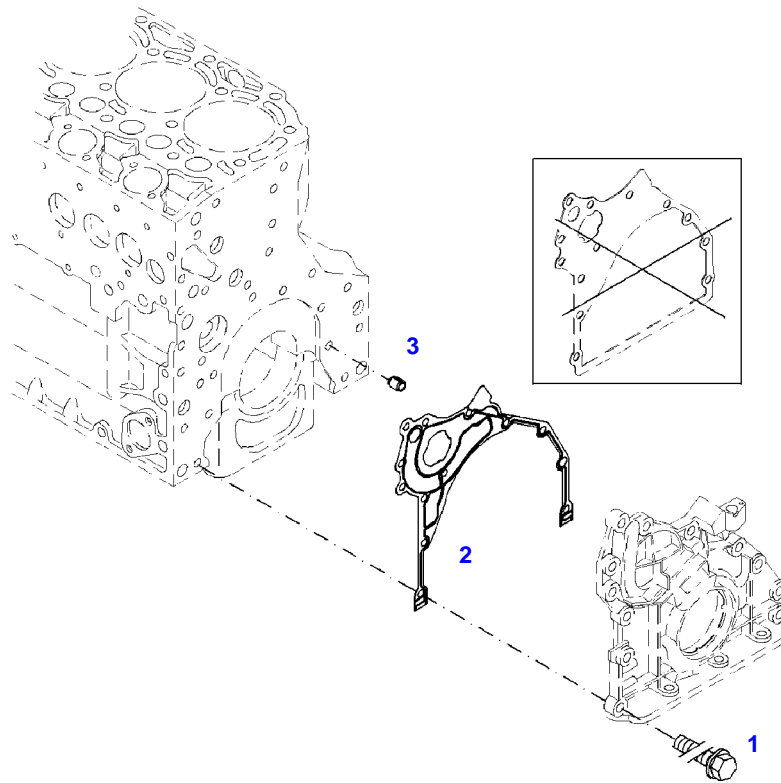

FENDT 313 VARIO SCR (340/00101-99999)
41308

041308

Fendt

FENDT 313 VARIO SCR (340/00101-99999)

F340000

FRONT COVER

Page01-0016

Item	Part Number	Qty	Description Comments	Technical Specification
FASTENINGS				
1	72605244	10	HEXAGONAL HEAD BOLT M8X35	M8X35
2	72486511	1	SEAL	
3	72325352	1	TENSIONER BUSHING