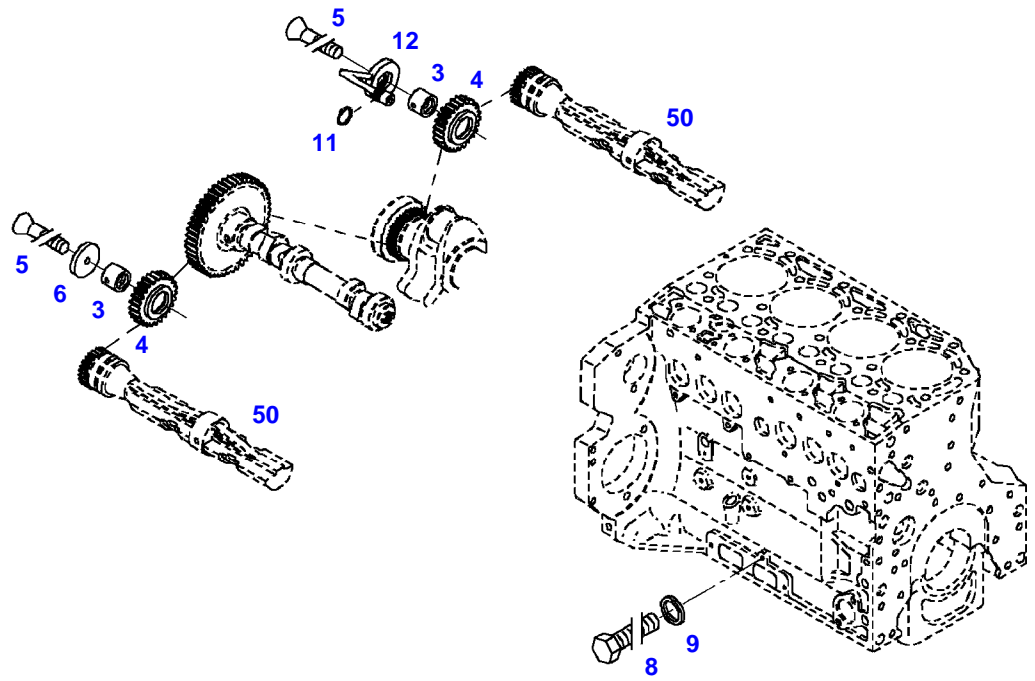

FENDT 313 VARIO SCR (340/00101-99999)
33867

033867

Item	Part Number	Qty	Description Comments	Technical Specification
3	72415940	2	PIVOT	
4	72415941	2	GEAR WHEEL	
5	72423136	2	COUNTERSUNK CAPSCREW M8X45	
6	72415942	1	FIXING SHIM	
8	72315644	2	HEXAGONAL HEAD BOLT	DIN 933 M8X10-8.8A3L
9	72315087	2	SEALING WASHER	DIN 7603 A8X14-CU
11	72423138	1	SEAL 7X1,5MM	
12	72415945	1	PIVOT	
50			SEE CRANKCASE