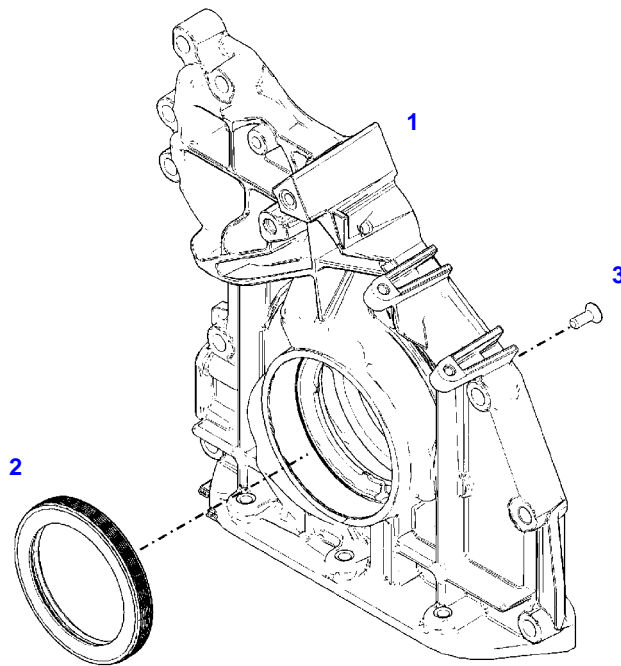

041342

Fendt

FENDT 313 VARIO SCR (340/00101-99999)

F340000

FRONT COVER

Page01-0015

Item	Part Number	Qty	Description Comments
			INTEGRATED OIL PUMP
1	72630300	1	CRANKCASE END COVER INTEGRATED OIL PUMP ><2,3
2	72479487	1	SHAFT SEAL
3	72416228	8	COUNTERSUNK CAPSCREW M6X16