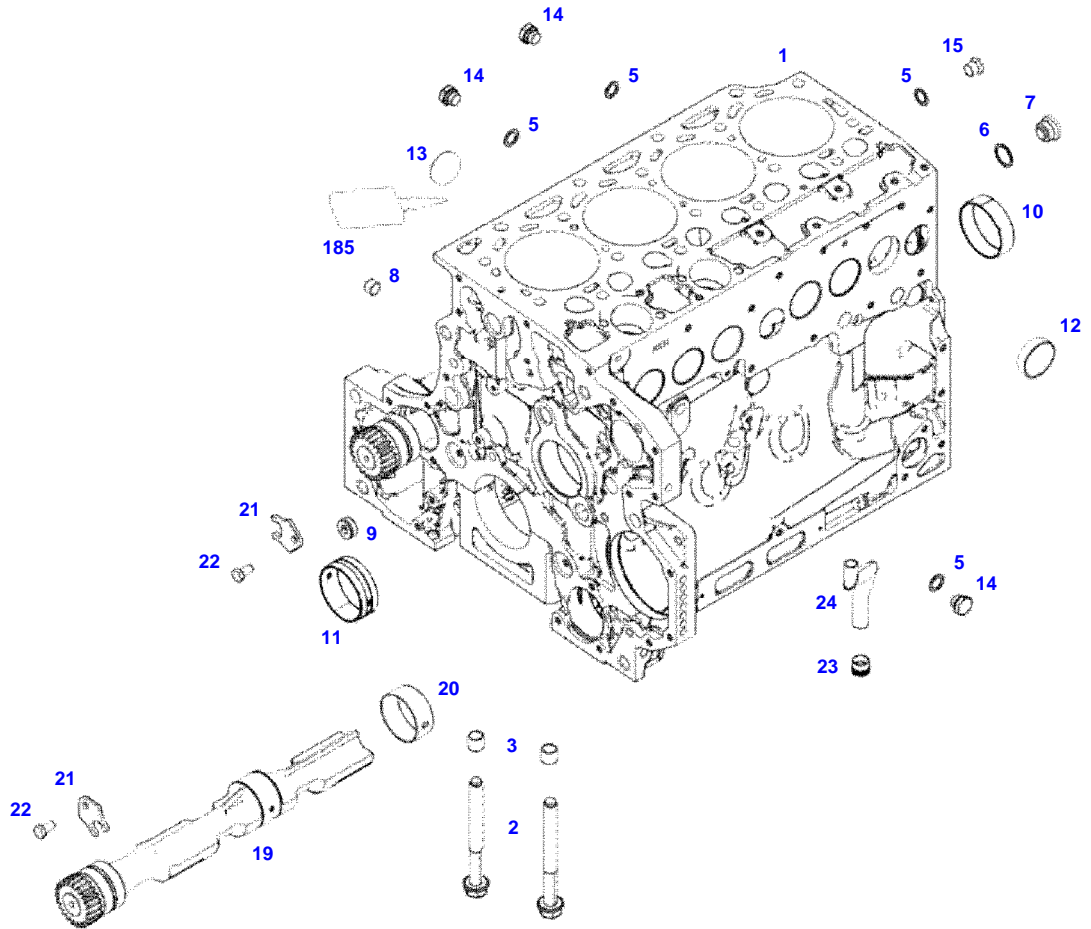

Page Number	Page Title	Page Reference
01-000-TOC	ENGINE, FUEL AND EXHAUST SYSTEM	01-000-TOC
02-000-TOC	AXLES	02-000-TOC
03-000-TOC	STEERING SYSTEM	03-000-TOC
04-000-TOC	DRIVE TRAIN SYSTEM	04-000-TOC
05-000-TOC	COMPRESSED AIR SYSTEM	05-000-TOC
06-000-TOC	HYDRAULIC SYSTEM	06-000-TOC
07-000-TOC	ELECTRICAL SYSTEM	07-000-TOC
08-000-TOC	CAB	08-000-TOC
09-000-TOC	AIR CONDITIONING AND HEATING SYSTEM	09-000-TOC
10-000-TOC	CHASSIS	10-000-TOC
11-000-TOC	WHEELS	11-000-TOC
12-000-TOC	IMPLEMENT LIFT SYSTEM FRONT	12-000-TOC
13-000-TOC	IMPLEMENT LIFT SYSTEM REAR	13-000-TOC
14-000-TOC	FRONT/REAR LOADERS	14-000-TOC
15-000-TOC	ACCESSORIES	15-000-TOC

FENDT 312 VARIO SCR (325/00101-99999)
F061365

F061365

Item	Part Number	Qty	Description Comments	Technical Specification
			FROM ENGINE S/N 11799622	
	72626696	1	ENGINE	TCD4.1L4
1	72627536	1	FLEXI ENGINE CRANKCASE ><2-15,19-24	
2	72416467	10	HEXAGONAL HEAD BOLT	
3	72344342	10	ADAPTER BUSH	
5	72456134	4	SEALING WASHER	DIN 7603 D14X20-CU-VERZINNT
6	72439874	1	SEALING WASHER	
7	72455559	1	PLUG SCREW	
8	72429347	1	SCREW M14X1,5	M14X1,5
9	72431135	1	LOCKING PLUG	
10	ACP0152940	4	FEMALE BEARING	
11	ACP0152930	1	FEMALE BEARING	
12	72325325	6	CORE HOLE PLUG	
13	72325326	4	CORE HOLE PLUG	
14	72315799	3	PLUG	DIN 7604 AM14X1,5-A3L
15	72315438	1	PLUG SCREW	DIN 908 M14X1,5-ST
19	72439854	2	GANG SHAFT	
20	72325339	4	BUSH	
21	72415943	2	THRUST WASHER	
22	72423137	2	HEXAGONAL HEAD BOLT M8X16	
23	72420773	1	LOCKING PART	
24	72436713	1	LINE	
185	72381391	1	THREADLOCKER	LOCTITE 243 10ML

432327-M-1

Item	Part Number	Qty	Description Comments	Technical Specification
BLANKING PARTS				
1	72627515	1	CORE HOLE PLUG	
2	72315088	2	SEALING WASHER	DIN 7603 A10X13,5-CU
3	72323677	2	PLUG	
4	72631860	2	SLUG	
185	72325403	1	SAFE.LOCK AGENT	