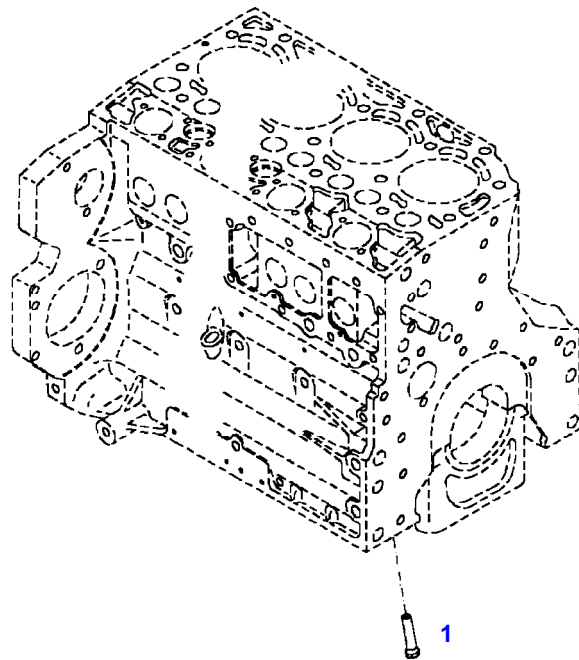

FENDT 312 VARIO SCR (325/00101-99999)
F061365

F061365

Item	Part Number	Qty	Description Comments	Technical Specification
			FROM ENGINE S/N 11799622	
	72626696	1	ENGINE	TCD4.1L4
1	72627536	1	FLEXI ENGINE CRANKCASE ><2-15,19-24	
2	72416467	10	HEXAGONAL HEAD BOLT	
3	72344342	10	ADAPTER BUSH	
5	72456134	4	SEALING WASHER	DIN 7603 D14X20-CU-VERZINNT
6	72439874	1	SEALING WASHER	
7	72455559	1	PLUG SCREW	
8	72429347	1	SCREW M14X1,5	M14X1,5
9	72431135	1	LOCKING PLUG	
10	ACP0152940	4	FEMALE BEARING	
11	ACP0152930	1	FEMALE BEARING	
12	72325325	6	CORE HOLE PLUG	
13	72325326	4	CORE HOLE PLUG	
14	72315799	3	PLUG	DIN 7604 AM14X1,5-A3L
15	72315438	1	PLUG SCREW	DIN 908 M14X1,5-ST
19	72439854	2	GANG SHAFT	
20	72325339	4	BUSH	
21	72415943	2	THRUST WASHER	
22	72423137	2	HEXAGONAL HEAD BOLT M8X16	
23	72420773	1	LOCKING PART	
24	72436713	1	LINE	
185	72381391	1	THREADLOCKER	LOCTITE 243 10ML

432327-M-1

Item	Part Number	Qty	Description Comments	Technical Specification
BLANKING PARTS				
1	72627515	1	CORE HOLE PLUG	
2	72315088	2	SEALING WASHER	DIN 7603 A10X13,5-CU
3	72323677	2	PLUG	
4	72631860	2	SLUG	
185	72325403	1	SAFE.LOCK AGENT	