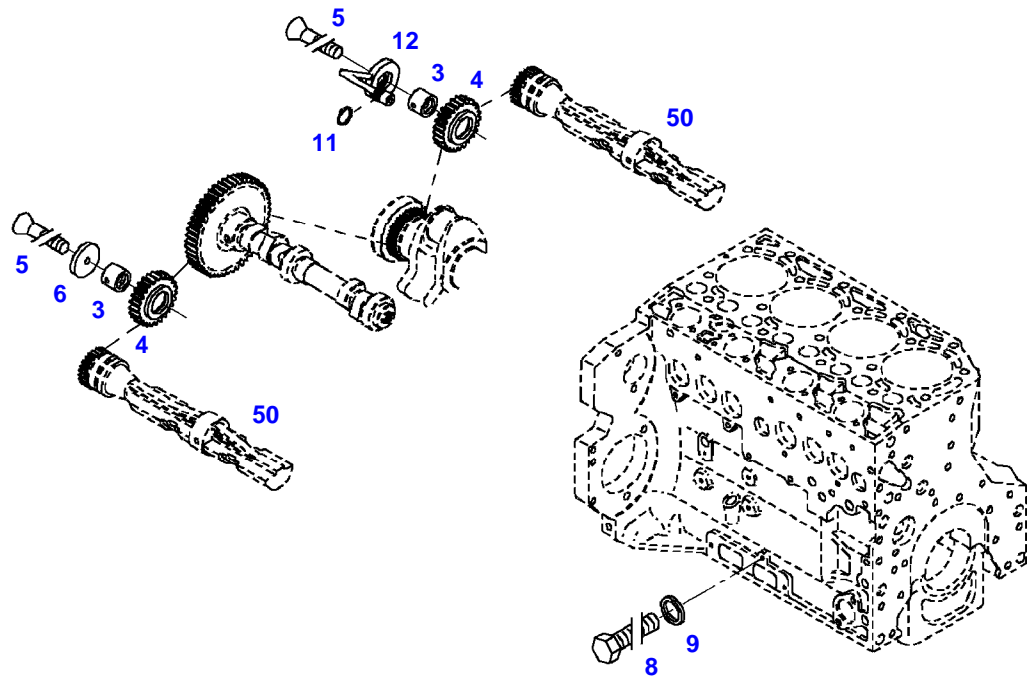

FENDT 312 VARIO SCR (325/00101-99999)
33867

033867

Item	Part Number	Qty	Description Comments	Technical Specification
3	72415940	2	PIVOT	
4	72415941	2	GEAR WHEEL	
5	72423136	2	COUNTERSUNK CAPSCREW M8X45	
6	72415942	1	FIXING SHIM	
8	72315644	2	HEXAGONAL HEAD BOLT	DIN 933 M8X10-8.8A3L
9	72315087	2	SEALING WASHER	DIN 7603 A8X14-CU
11	72423138	1	SEAL 7X1,5MM	
12	72415945	1	PIVOT	
50			SEE CRANKCASE