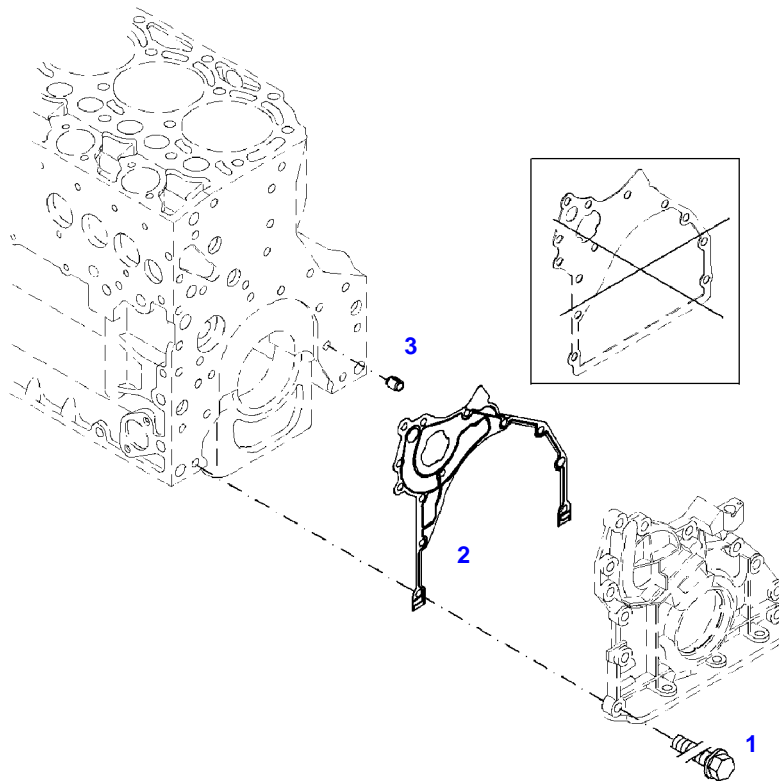

FENDT 312 VARIO SCR (325/00101-99999)
41308

041308

Fendt

FENDT 312 VARIO SCR (325/00101-99999)

F325000

FRONT COVER

Page01-0016

Item	Part Number	Qty	Description Comments	Technical Specification
FASTENINGS				
1	72605244	10	HEXAGONAL HEAD BOLT M8X35	M8X35
2	72486511	1	SEAL	
3	72325352	1	TENSIONER BUSHING