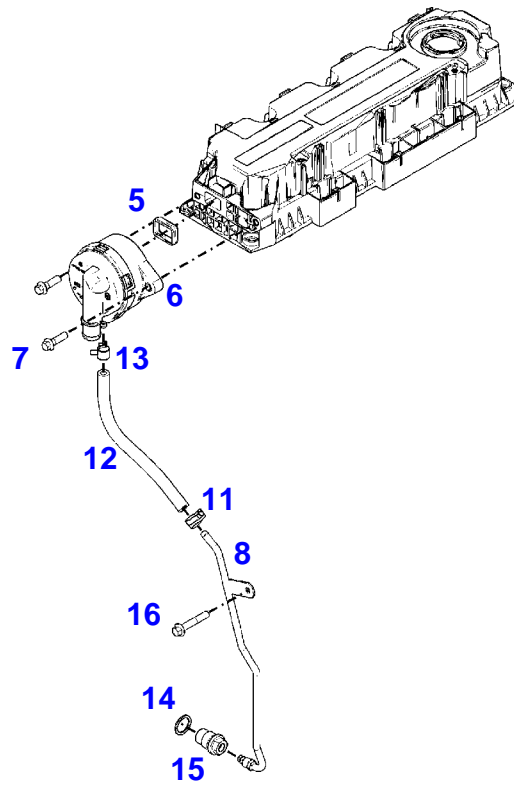

041435

Item	Part Number	Qty	Description Comments	Technical Specification
			OIL RETURN TUBE	
5	72455795	1	SEAL	
6	72437250	1	BREATHER ><5	
7	72325293	2	HEXAGONAL HEAD BOLT M8X30	M8X30
8	72438014	1	OIL RETURN LINE ><11,12	
11	72471856	1	PIPE CLAMP	
12	72437138	1	RUBBER HOSE	
13	72471856	1	PIPE CLAMP	
14	72315101	1	SEALING WASHER	DIN 7603 A22X27-CU
15	72436504	1	LOCK VALVE	
16	72325453	1	HEXAGONAL HEAD BOLT M8X50	