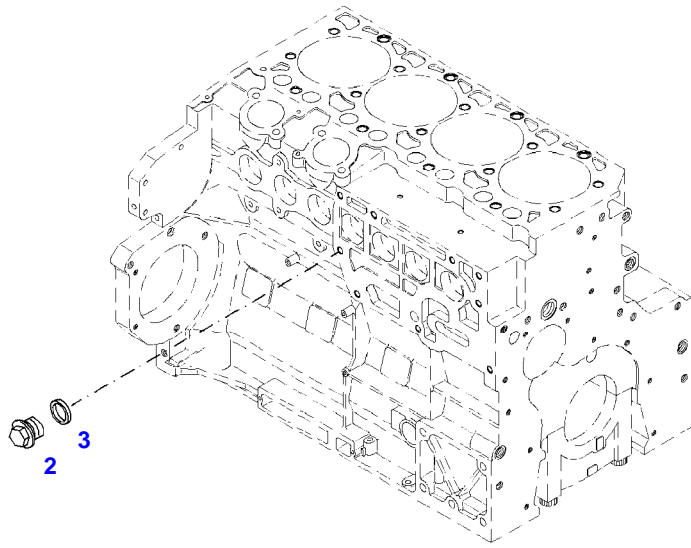

FENDT 312 VARIO SCR (325/00101-99999)
35632

035632

Fendt

FENDT 312 VARIO SCR (325/00101-99999)

F325000

CRANKCASE

Page01-0007

Item	Part Number	Qty	Description Comments	Technical Specification
			BLANKING PARTS UP TO ENGINE S/N 11128188	
2	72315799	1	PLUG	DIN 7604 AM14X1,5-A3L
3	72315094	1	SEALING WASHER	DIN 7603 A14X18-CU