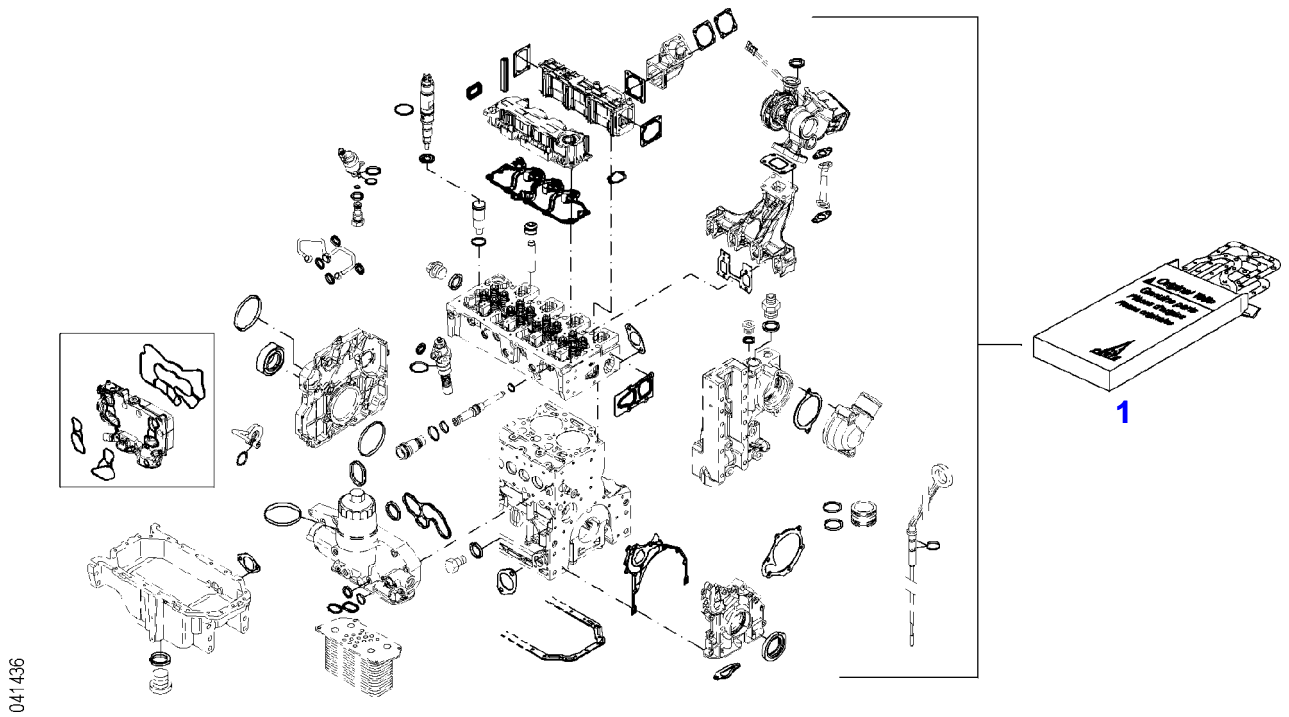

Item	Part Number	Qty	Description Comments	Technical Specification
			OIL RETURN TUBE	
5	72455795	1	SEAL	
6	72437250	1	BREATHER ><5	
7	72325293	2	HEXAGONAL HEAD BOLT M8X30	M8X30
8	72438014	1	OIL RETURN LINE ><11,12	
11	72471856	1	PIPE CLAMP	
12	72437138	1	RUBBER HOSE	
13	72471856	1	PIPE CLAMP	
14	72315101	1	SEALING WASHER	DIN 7603 A22X27-CU
15	72436504	1	LOCK VALVE	
16	72325453	1	HEXAGONAL HEAD BOLT M8X50	

FENDT 312 VARIO SCR (325/00101-99999)
41436