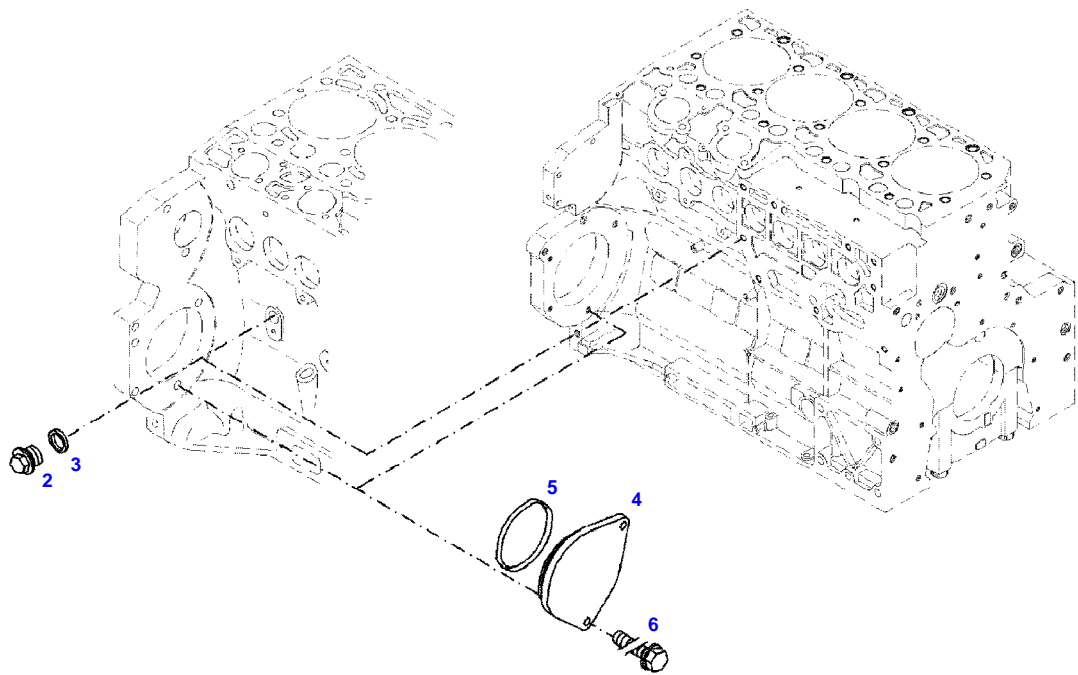

FENDT 312 VARIO SCR (325/00101-99999)
F51577

051577

Item	Part Number	Qty	Description Comments	Technical Specification
			BLANKING PARTS FROM ENGINE S/N 11128189	
2	72315799	1	PLUG	DIN 7604 AM14X1,5-A3L
3	72315094	1	SEALING WASHER	DIN 7603 A14X18-CU
4	72431648	1	COVER	
5	72416472	1	SEAL	
6	72438057	2	HEXAGONAL HEAD BOLT	M10X20