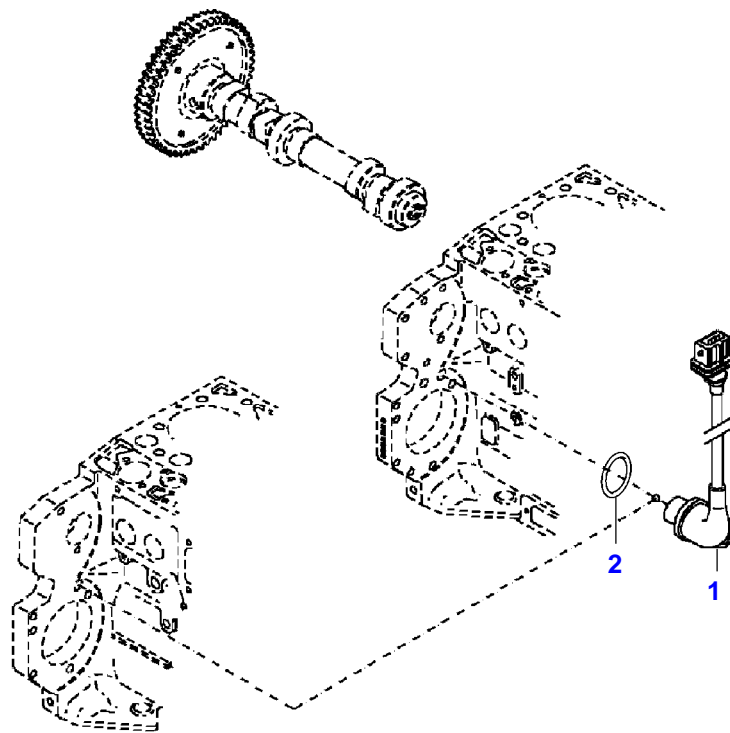

FENDT 312 VARIO SCR (325/00101-99999)
431755-M-1

431755-M-1

Fendt

FENDT 312 VARIO SCR (325/00101-99999)

F325000

TRANSMITTER

Page01-0010

Item	Part Number	Qty	Description Comments
			ENGINE SPEED EDC
1	72626758	1	TRANSMITTER
2	72628348	1	O-RING