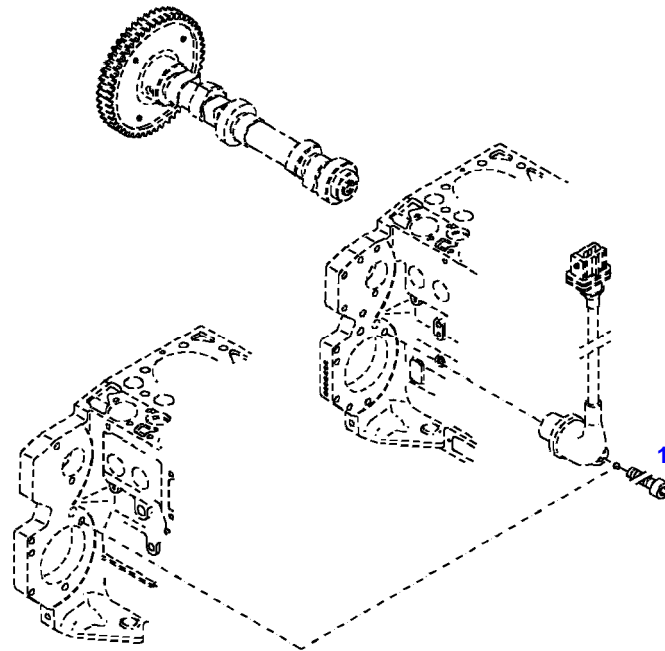

035317

Fendt

FENDT 312 VARIO SCR (325/00101-99999)

F325000

TRANSMITTER

Page01-0011

Item	Part Number	Qty	Description Comments	Technical Specification
			ENGINE SPEED FASTENINGS	
1	72315460	1	SOCKET HEAD BOLT	DIN 912 M6X16-8.8