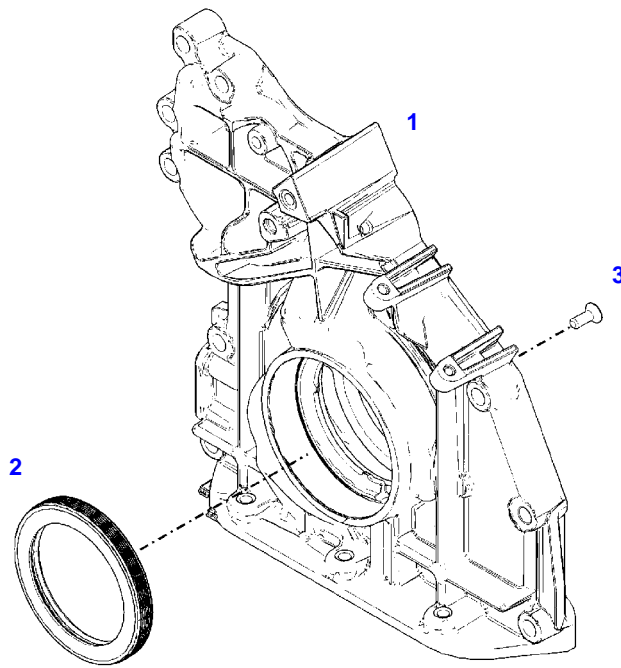

041342

Fendt

FENDT 312 VARIO SCR (325/00101-99999)

F325000

FRONT COVER

Page01-0015

Item	Part Number	Qty	Description Comments
			INTEGRATED OIL PUMP
1	72630300	1	CRANKCASE END COVER INTEGRATED OIL PUMP ><2,3
2	72479487	1	SHAFT SEAL
3	72416228	8	COUNTERSUNK CAPSCREW M6X16