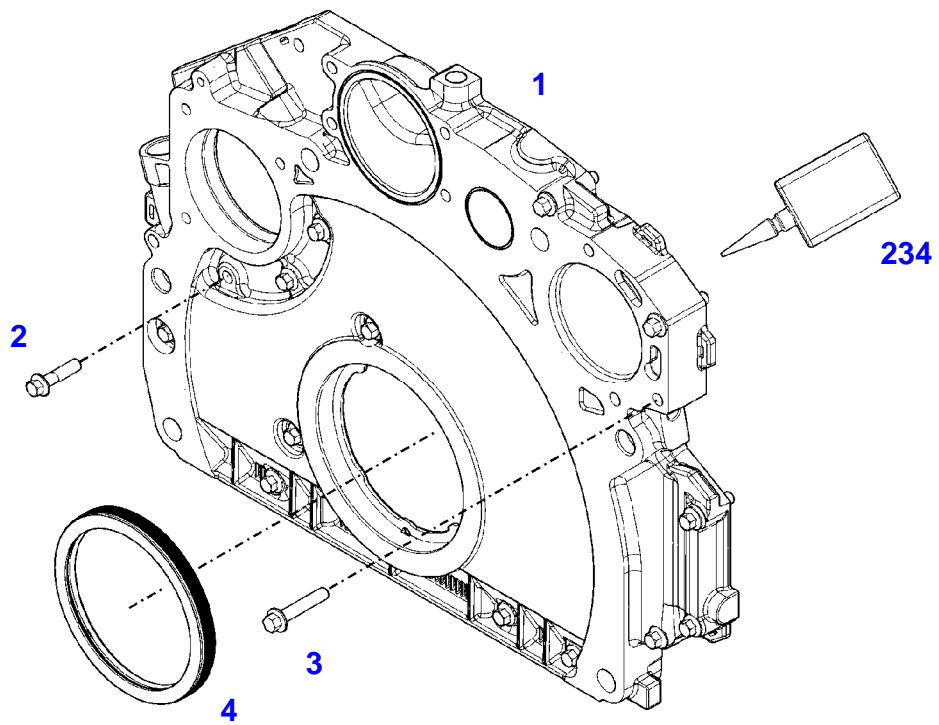

FENDT 312 VARIO SCR (325/00101-99999)
41437

041437

Item	Part Number	Qty	Description Comments	Technical Specification
			ENGINE NUMBER --> 11427405	
1	72608902	1	WHEEL BOX	
2	72605244	12	HEXAGONAL HEAD BOLT M8X35	M8X35
3	72325388	9	HEXAGONAL HEAD BOLT M8X45	
4	72479495	1	SHAFT SEAL	
234	72325408	1	SEALING COMPOUND