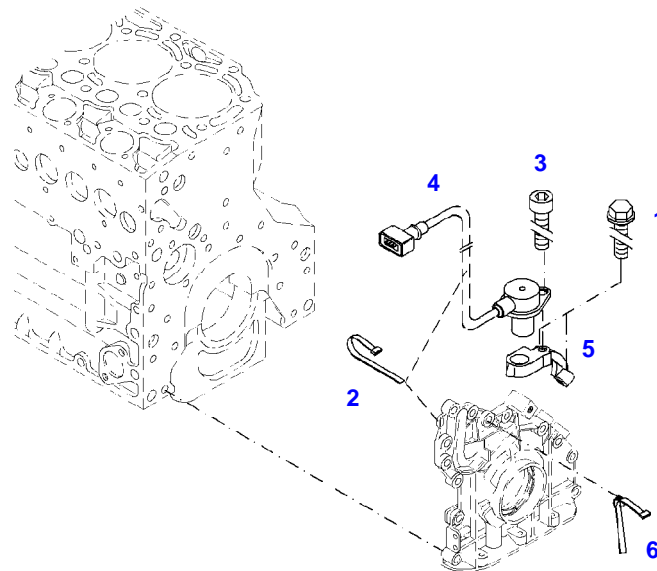

FENDT 312 VARIO SCR (325/00101-99999)
41030

041030

Item	Part Number	Qty	Description Comments	Technical Specification
			ENGINE SPEED EDC	
1	72436834	2	HEXAGONAL HEAD BOLT M6X30	
2	72416001	2	RETAINING STRAP	
3	72315460	1	SOCKET HEAD BOLT	DIN 912 M6X16-8.8
4	72436872	1	TRANSMITTER ENGINE SPEED EDC	
5	72495289	1	RETAINER	
6	72455561	1	RETAINING STRAP	