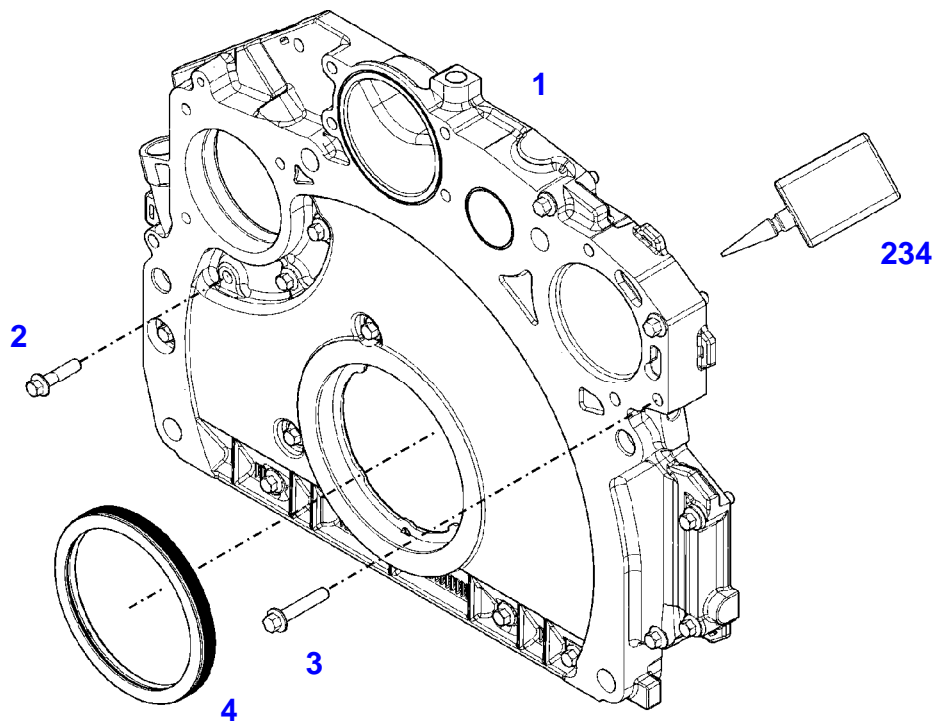

Item	Part Number	Qty	Description Comments	Technical Specification
			ENGINE NUMBER --> 11427405	
1	72608902	1	WHEEL BOX	
2	72605244	12	HEXAGONAL HEAD BOLT M8X35	M8X35
3	72325388	9	HEXAGONAL HEAD BOLT M8X45	
4	72479495	1	SHAFT SEAL	
234	72325408	1	SEALING COMPOUND	

FENDT 312 VARIO SCR (325/00101-99999)
41437

041437