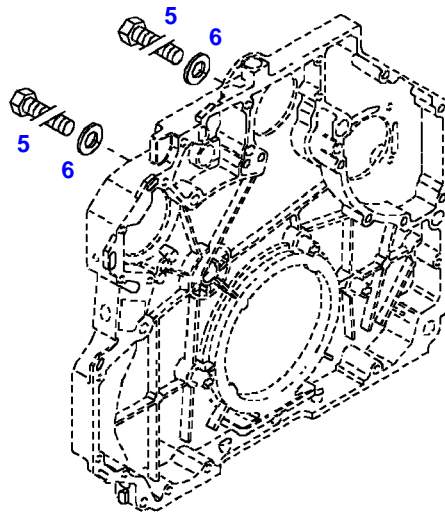

Item	Part Number	Qty	Description Comments	Technical Specification
			ENGINE NUMBER <-- 11427406	
1	72608902	1	WHEEL BOX	
2	72605244	12	HEXAGONAL HEAD BOLT M8X35	M8X35
3	72325388	9	HEXAGONAL HEAD BOLT M8X45	
4	72479495	1	SHAFT SEAL	
234	72325408	1	SEALING COMPOUND	

FENDT 312 VARIO SCR (325/00101-99999)
35322

035322