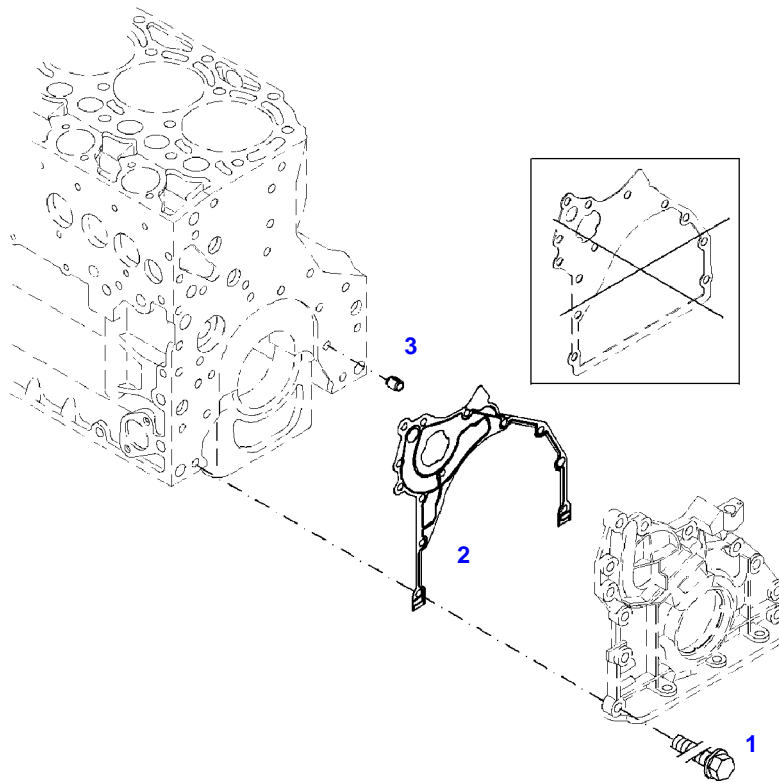

FENDT 312 VARIO (339/00101-99999)
41308

041308

Fendt

FENDT 312 VARIO (339/00101-99999)

F339000

FRONT COVER

Page01-0019

Item	Part Number	Qty	Description Comments	Technical Specification
FASTENINGS				
1	72605244	10	HEXAGONAL HEAD BOLT M8X35	M8X35
2	72486511	1	SEAL	
3	72325352	1	TENSIONER BUSHING