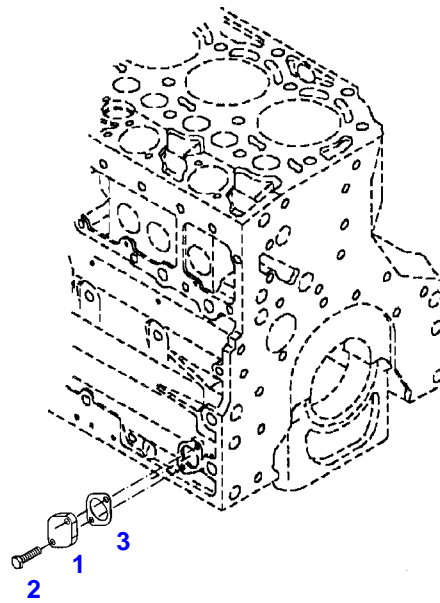

FENDT 312 VARIO (339/00101-99999)
31896

96810

Fendt

FENDT 312 VARIO (339/00101-99999)

F339000

CRANKCASE

Page01-0006

Item	Part Number	Qty	Description Comments	Technical Specification
			BLANKING PARTS ENGINE NUMBER --> 10418642	
1	72326910	1	COVER NOT NEEDED WITH AIR BRAKE	
2	72415315	2	HEXAGONAL HEAD BOLT NOT NEEDED WITH AIR BRAKE	M8X20
3	72325401	1	SEAL