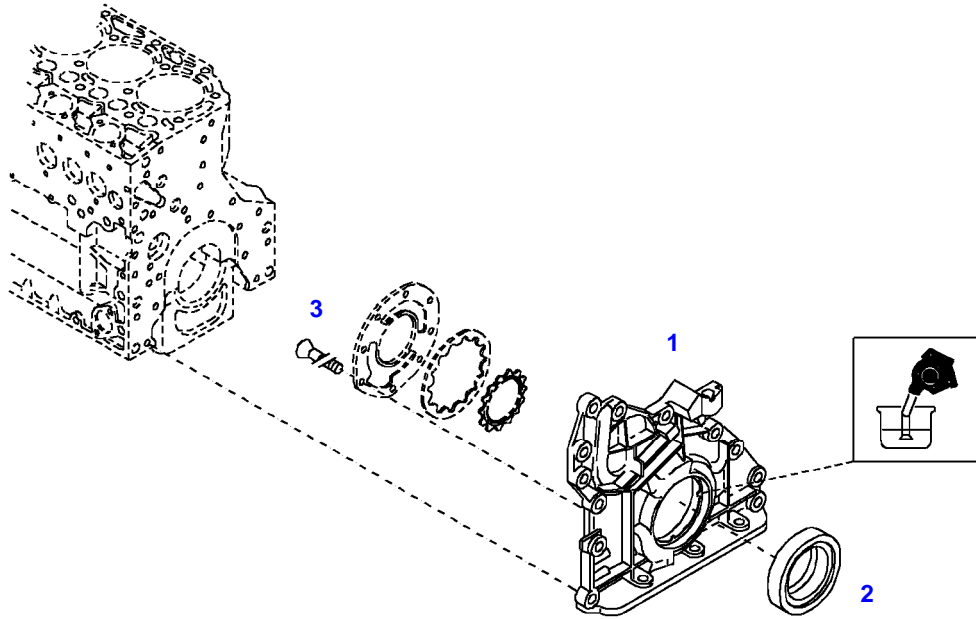

FENDT 312 VARIO (339/00101-99999)
40475

040475

Item	Part Number	Qty	Description Comments
			INTEGRATED OIL PUMP ENGINE NUMBER --> 11017352
1	72492235	1	CRANKCASE END COVER INTEGRATED OIL PUMP ><2,3
2	72479487	1	SHAFT SEAL
3	72416228	8	COUNTERSUNK CAPSCREW M6X16