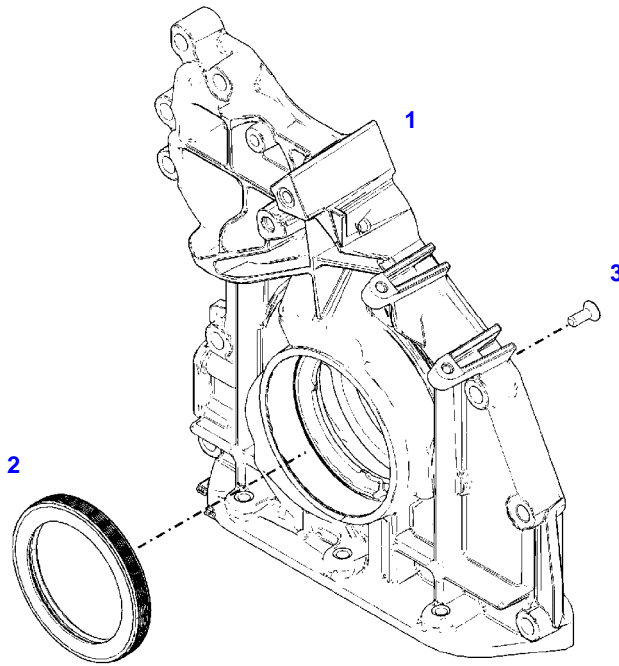

FENDT 312 VARIO (339/00101-99999)
41342

041342

Item	Part Number	Qty	Description Comments
			INTEGRATED OIL PUMP ENGINE NUMBER <-- 11017353
1	72630300	1	CRANKCASE END COVER INTEGRATED OIL PUMP ><2,3
2	72479487	1	SHAFT SEAL
3	72416228	8	COUNTERSUNK CAPSCREW M6X16