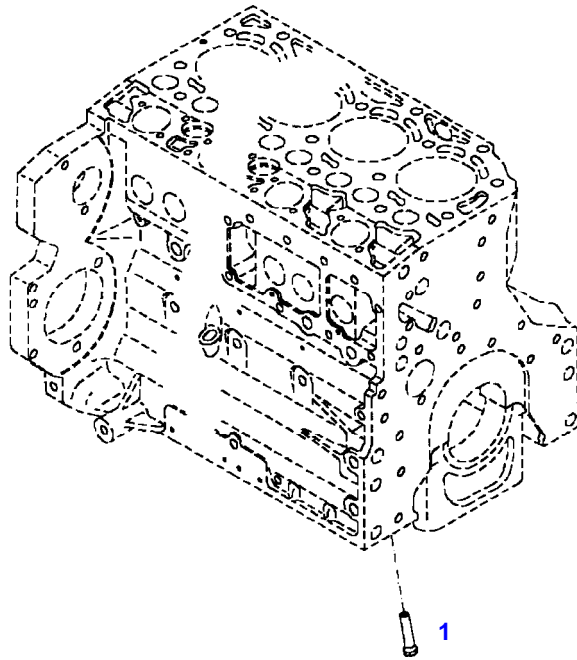

Fendt

FENDT 312 VARIO (339/00101-99999)

F339000

CRANKCASE

Page01-0003

Item	Part Number	Qty	Description Comments	Technical Specification
BLANKING PARTS				
1	72627515	1	CORE HOLE PLUG	
2	72315088	2	SEALING WASHER	DIN 7603 A10X13,5-CU
3	72323677	2	PLUG	
4	72631860	2	SLUG	
185	72325403	1	SAFE.LOCK AGENT	

FENDT 312 VARIO (339/00101-99999)
30094

030004