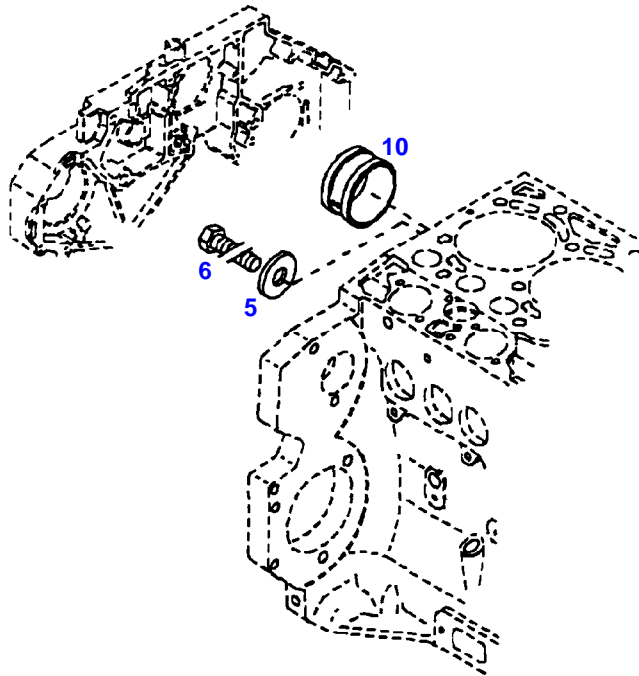

12574

Fendt

FENDT 312 VARIO (339/00101-99999)

F339000

CRANKCASE

Page01-0005

Item	Part Number	Qty	Description Comments
BLANKING PARTS			
5	72415828	1	DISC
6	72426697	1	HEXAGONAL HEAD BOLT
10	72426698	1	BUSH