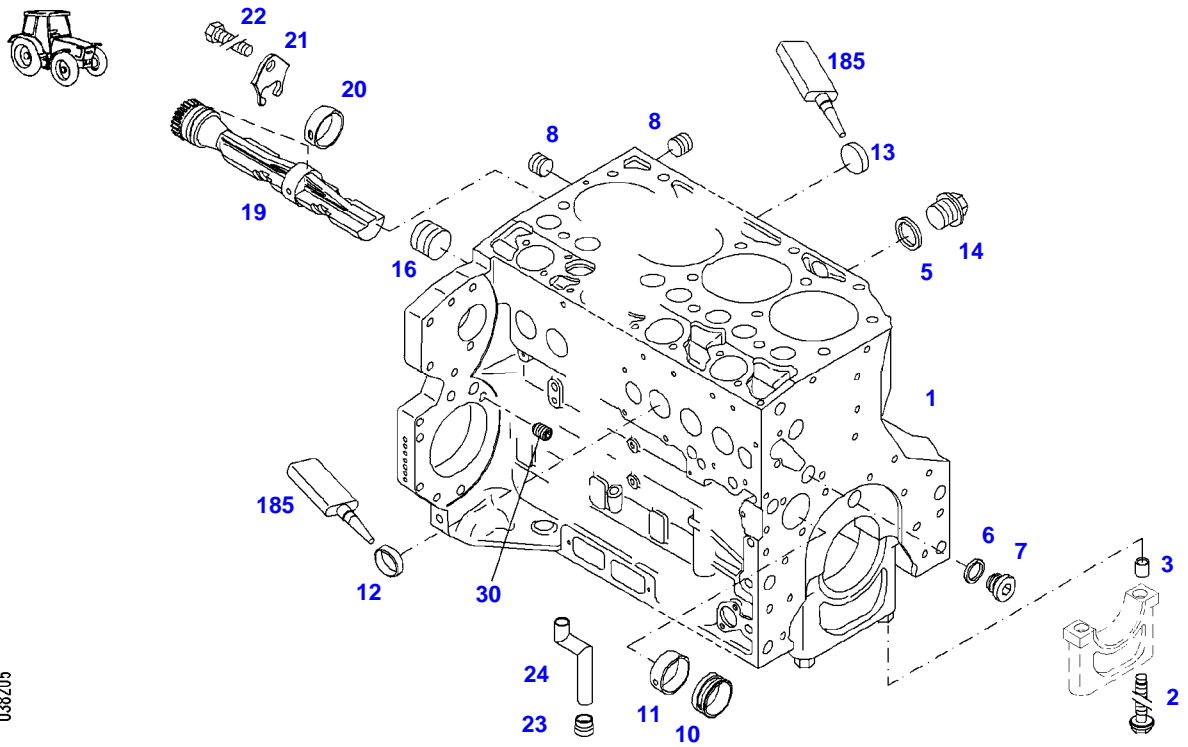

Page Number	Page Title	Page Reference
01-000-TOC	ENGINE, FUEL AND EXHAUST SYSTEM	01-000-TOC
02-000-TOC	AXLES	02-000-TOC
03-000-TOC	STEERING SYSTEM	03-000-TOC
04-000-TOC	DRIVE TRAIN SYSTEM	04-000-TOC
05-000-TOC	COMPRESSED AIR SYSTEM	05-000-TOC
06-000-TOC	HYDRAULIC SYSTEM	06-000-TOC
07-000-TOC	ELECTRICAL SYSTEM	07-000-TOC
08-000-TOC	CAB	08-000-TOC
09-000-TOC	AIR CONDITIONING AND HEATING SYSTEM	09-000-TOC
10-000-TOC	CHASSIS	10-000-TOC
11-000-TOC	WHEELS	11-000-TOC
12-000-TOC	IMPLEMENT LIFT SYSTEM FRONT	12-000-TOC
13-000-TOC	IMPLEMENT LIFT SYSTEM REAR	13-000-TOC
14-000-TOC	FRONT/REAR LOADERS	14-000-TOC
15-000-TOC	ACCESSORIES	15-000-TOC

FENDT 312 VARIO (339/00101-99999)
38205

038205

Item	Part Number	Qty	Description Comments	Technical Specification
			ENGINE NUMBER <-- 10401350	
	72436453	1	ENGINE PLEASE ORDER WITH ENGINE NO. ONLY !	TCD2012L044V
	72474244	1	REMANUFACTURED ENGINE ENG.NO. --> 10766783	UNTIL ENGINE NUMBER 10766783
	72609050		REMANUFACTURED ENGINE ENG.NO. <-- 10766784	FROM ENGINE NUMBER 10766784
	72604534	1	REMANUFACTURED SHORT BLOCK ENGINE	
1	72439843	1	CRANKCASE ><2,3,5-8,10-14,16,19-24 ENG.NO. --> 11152078	
	72495184	1	CRANKCASE ><2,3,5-8,10-14,16,19-24 ENG.NO. <-- 11152079	
2	72416467	10	HEXAGONAL HEAD BOLT	
3	72344342	10	ADAPTER BUSH	
5	72315095	2	SEALING WASHER	DIN 7603 A14X20-CU
6	72455567	1	SEALING WASHER	DIN 7603 D22X27-CU
7	72455559	1	PLUG SCREW	
8	72429347	2	SCREW	M14X1,5
10	72416469	4	BEARING BUSHING	
11	72416470	1	BEARING BUSHING	
12	72325325	6	CORE HOLE PLUG	
13	72325326	3	CORE HOLE PLUG	
14	72315799	2	PLUG	DIN 7604 AM14X1,5-A3L
16	72431135	1	LOCKING PLUG	
19	72439854	2	GANG SHAFT	
20	72325339	4	BUSH	
21	72415943	2	THRUST WASHER	
22	72423137	2	HEXAGONAL HEAD BOLT M8X16	
23	72420773	1	LOCKING PART	
24	72436713	1	LINE	
30	72313743	1	THREADED PIN	DIN 913 M10X10-45H
185	72381391	1	THREADLOCKER	LOCTITE 243 10ML