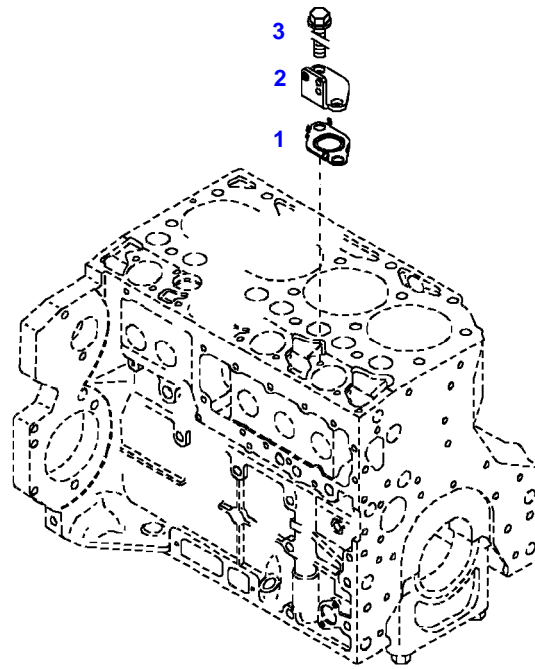

FENDT 312 VARIO (339/00101-99999)
35315

035315

Fendt

FENDT 312 VARIO (339/00101-99999)

F339000

CRANKCASE

Page01-0008

Item	Part Number	Qty	Description Comments
BLANKING PARTS			
1	72490265	1	SEAL
2	72436408	1	COVER
3	72415878	2	HEXAGONAL HEAD BOLT M8X16