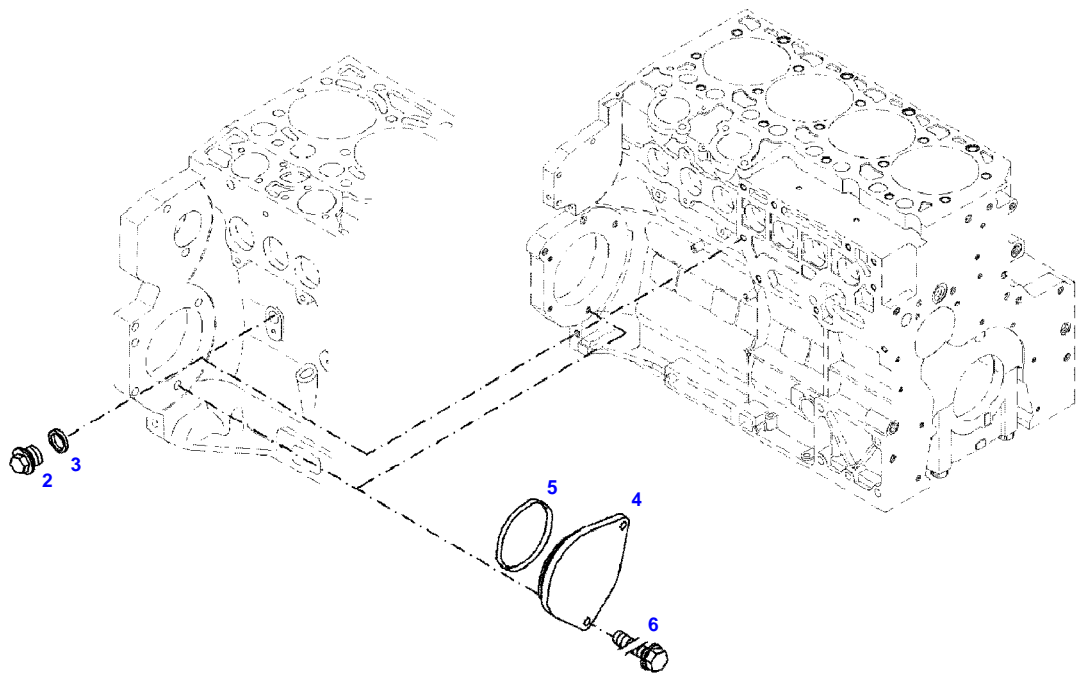

FENDT 312 VARIO (339/00101-99999)
F51577

051577

Item	Part Number	Qty	Description Comments	Technical Specification
BLANKING PARTS				
2	72315799	1	PLUG NOT NEEDED WITH AIR BRAKE	DIN 7604 AM14X1,5-A3L
3	72315094	1	SEALING WASHER NOT NEEDED WITH AIR BRAKE	DIN 7603 A14X18-CU
4	72431648	1	COVER NOT NEEDED WITH AIR BRAKE	
5	72416472	1	SEAL 96X4MM NOT NEEDED WITH AIR BRAKE	
6	72438057	2	HEXAGONAL HEAD BOLT NOT NEEDED WITH AIR BRAKE	M10X20