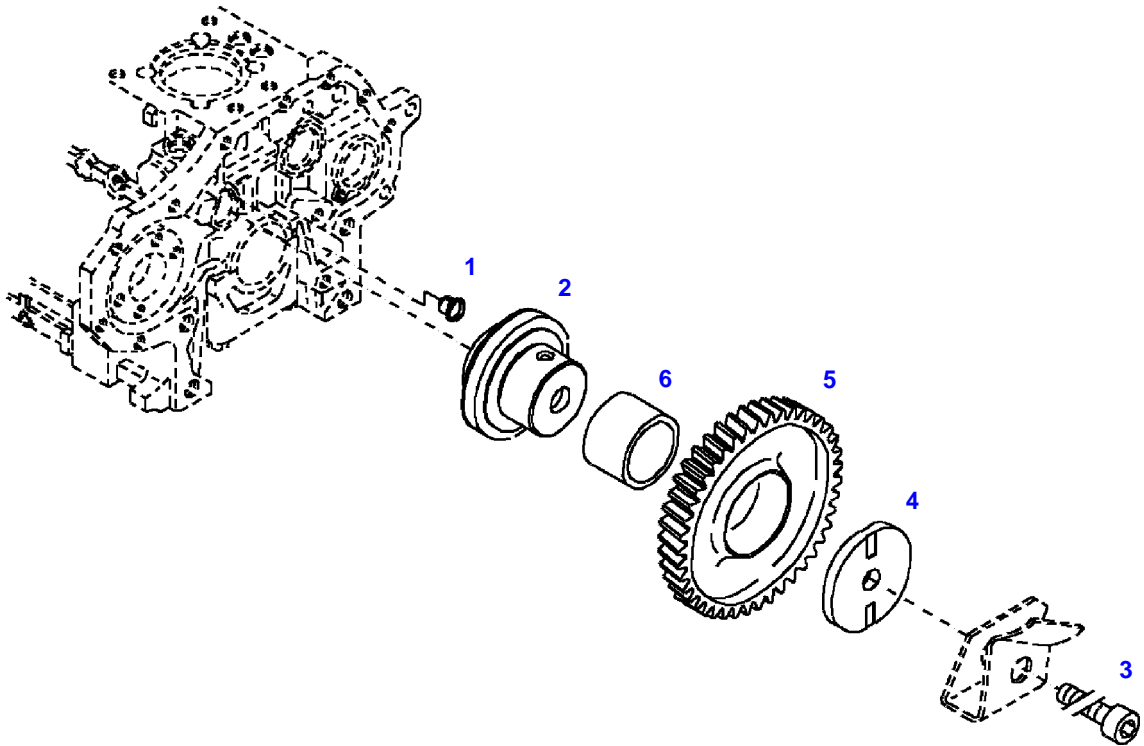

033511

Item	Part Number	Qty	Description Comments
			INTERM. GEAR WHEEL
1	72344346	1	TENSIONER BUSHING
2	72344347	1	PIVOT
3	72324090	1	SOCKET HEAD BOLT
4	72324457	1	DISC
5	72420823	1	INTERMEDIATE GEAR ><6
6	72324455	1	BUSH