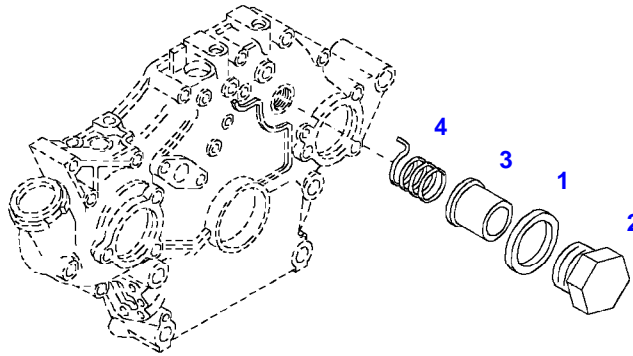

FENDT 207V+F (212/00101-99999)
40416

040416

Item	Part Number	Qty	Description Comments	Technical Specification
			BLANKING PARTS ENGINE NUMBER <-- 8674251	
1	72376036	1	SEALING WASHER	DIN7603 A24X30-ALU
2	72323829	1	SCREW	
3	72323827	1	START-UP CAP	
4	72324159	1	COMPRESSION SPRING