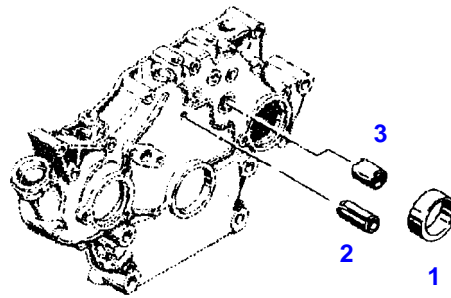

040105

Fendt

FENDT 207V+F (212/00101-99999)

F212000

FRONT COVER

Page01-0013

Item	Part Number	Qty	Description Comments	Technical Specification
			CLAMPING PARTS ENGINE NUMBER --> 8666201	
1	72323976	1	RING	
2	72313818	1	TENSIONING PIN	ISO8752-6X20-A-ST-ZNPHR10F-KOE
3	72324243	1	DRIVER