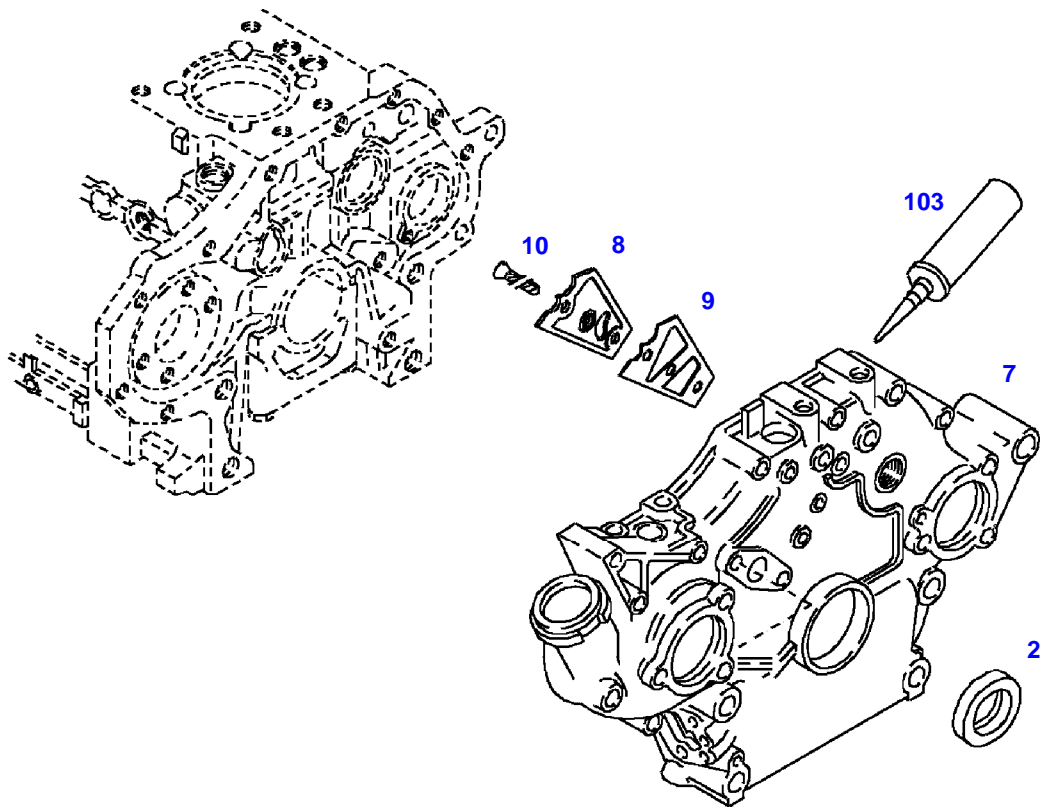

Fendt

FENDT 207V+F (212/00101-99999)

F212000

OIL DIPSTICK

Page01-0006

Item	Part Number	Qty	Description Comments
1	72454603	1	DIPSTICK ><2
2	72323559	1	PERMANENT REINFORCEMENT

033513

Item	Part Number	Qty	Description Comments	Technical Specification
1	72615403	1	BLEEDER VALVE	
	72451208	1	BLEEDER VALVE SERVICE REPAIR SOLUTION	
2	72416005	2	SEAL 24X3MM	
3	72611358	1	DISC	
4	72427710	1	HEXAGONAL HEAD BOLT M8X35	
5	72416026	1	DISC	
6	72427711	1	HEXAGONAL HEAD BOLT M6X30	
7	72431551	1	RETAINER	
8	72315650	2	HEXAGONAL HEAD BOLT	DIN 933 M8 X 20-8.8A3L
9	72431552	1	BREATHER PIPE	
	72451209	1	HOSE SERVICE REPAIR SOLUTION	

FENDT 207V+F (212/00101-99999)
40099

040099

Item	Part Number	Qty	Description Comments	Technical Specification
BLANKING PARTS				
1	72315440	1	PLUG SCREW	DIN 908 M18 X 1,5-ST
2	72427167	1	SCREW	DIN 908 M12 X 1,5-ST-A3
3	72315090	1	SEALING WASHER	DIN 7603 A12X15,5-CU
4	72315534	2	HEXAGONAL HEAD BOLT	DIN 931 M8 X 70-8.8
5	72311788	1	DISC	DIN 125-8,4-ST.A3L
6	72315100	1	SEALING WASHER	DIN 7603 A18X24-CU