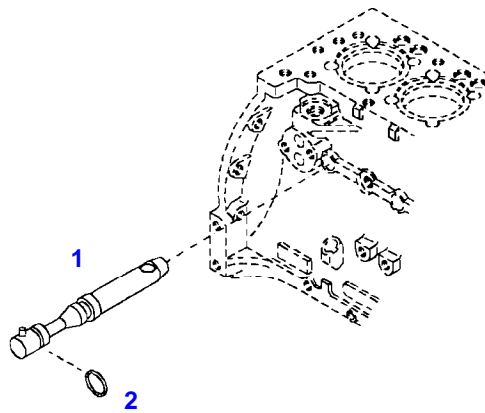

FENDT 207V+F (212/00101-99999)
33433

033433

Item	Part Number	Qty	Description Comments	Technical Specification
	72427690	1	DIESEL ENGINE ENGINE NEW <-- 212/0101 --> 212/0110 <-- 212/1001 --> 212/3119 <-- Z212.202.010.010	F327
	72454554	1	DIESEL ENGINE ENGINE NEW <-- 212/3120 --> 212/3370 <-- Z212.202.010.020	F327
	72439799	1	DIESEL ENGINE <-- 212/3371	
1	72431501	1	CRANKCASE ><4-6,8,10-13,24-26	
4	72323682	8	DISC	
5	72344342	8	ADAPTER BUSH	
6	72344343	8	HEXAGONAL HEAD BOLT	
8	72344344	1	BUSH	
10	72427167	4	SCREW	DIN 908 M12 X 1,5-ST-A3
11	72315090	4	SEALING WASHER	DIN 7603 A12X15,5-CU
12	72323690	1	LOCKING DISC	
13	72323573	2	TENSIONER BUSHING	
16	72324099	1	COVER	
17	72425119	1	SHAFT SEAL	
18	72324291	1	SEAL	
19	72315650	8	HEXAGONAL HEAD BOLT	DIN 933 M8 X 20-8.8A3L
20	72311788	8	DISC	
24	72431459	2	SCREW	DIN 125-8,4-ST.A3L
25	72323592	2	PLUG	
26	72323572	2	DISC	
103	72311273	1	SEALING COMPOUND	TEROST-63S
106	72431547	1	SEALING COMPOUND	

Item	Part Number	Qty	Description Comments
			INTERM. GEAR WHEEL
1	72344346	1	TENSIONER BUSHING
2	72344347	1	PIVOT
3	72324090	1	SOCKET HEAD BOLT
4	72324457	1	DISC
5	72420823	1	INTERMEDIATE GEAR ><6
6	72324455	1	BUSH