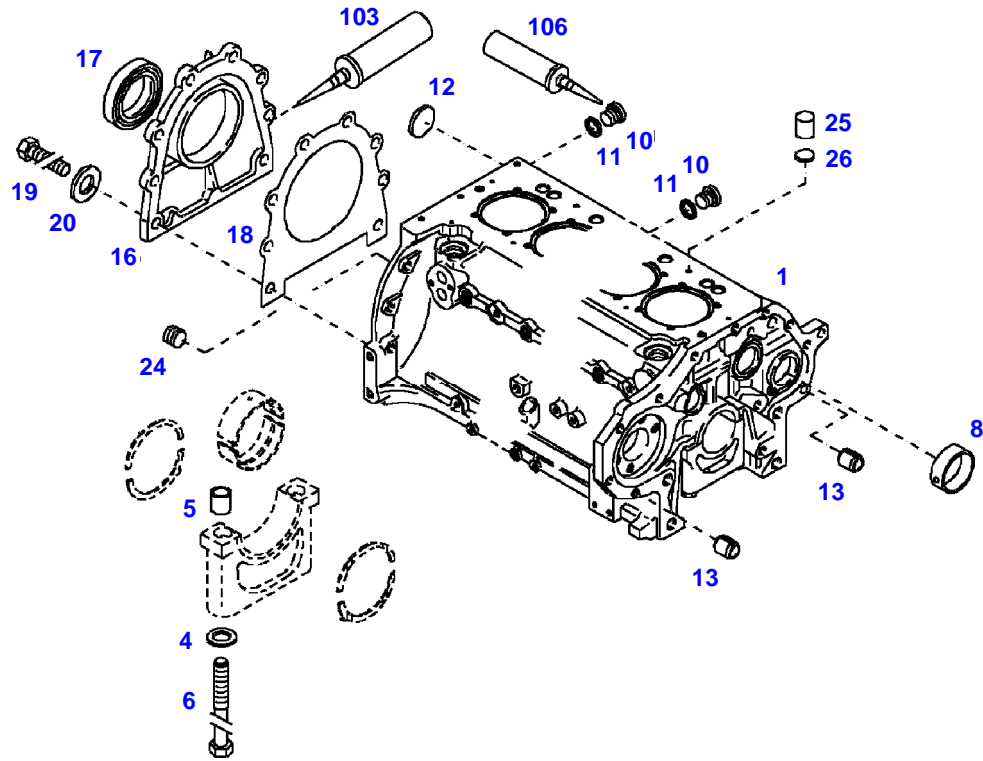

Page Number	Page Title	Page Reference
01-000-TOC	ENGINE, FUEL AND EXHAUST SYSTEM	01-000-TOC
02-000-TOC	AXLES	02-000-TOC
03-000-TOC	STEERING SYSTEM	03-000-TOC
04-000-TOC	DRIVE TRAIN SYSTEM	04-000-TOC
05-000-TOC	COMPRESSED AIR SYSTEM	05-000-TOC
06-000-TOC	HYDRAULIC SYSTEM	06-000-TOC
07-000-TOC	ELECTRICAL SYSTEM	07-000-TOC
08-000-TOC	CAB	08-000-TOC
09-000-TOC	AIR CONDITIONING AND HEATING SYSTEM	09-000-TOC
10-000-TOC	CHASSIS	10-000-TOC
11-000-TOC	WHEELS	11-000-TOC
12-000-TOC	IMPLEMENT LIFT SYSTEM FRONT	12-000-TOC
13-000-TOC	IMPLEMENT LIFT SYSTEM REAR	13-000-TOC
14-000-TOC	ACCESSORIES	14-000-TOC

FENDT 207V+F (212/00101-99999)
33433

033433

Item	Part Number	Qty	Description Comments	Technical Specification
	72427690	1	DIESEL ENGINE ENGINE NEW <-- 212/0101 --> 212/0110 <-- 212/1001 --> 212/3119 <-- Z212.202.010.010	F327
	72454554	1	DIESEL ENGINE ENGINE NEW <-- 212/3120 --> 212/3370 <-- Z212.202.010.020	F327
	72439799	1	DIESEL ENGINE <-- 212/3371	
1	72431501	1	CRANKCASE ><4-6,8,10-13,24-26	
4	72323682	8	DISC	
5	72344342	8	ADAPTER BUSH	
6	72344343	8	HEXAGONAL HEAD BOLT	
8	72344344	1	BUSH	
10	72427167	4	SCREW	DIN 908 M12 X 1,5-ST-A3
11	72315090	4	SEALING WASHER	DIN 7603 A12X15,5-CU
12	72323690	1	LOCKING DISC	
13	72323573	2	TENSIONER BUSHING	
16	72324099	1	COVER	
17	72425119	1	SHAFT SEAL	
18	72324291	1	SEAL	
19	72315650	8	HEXAGONAL HEAD BOLT	DIN 933 M8 X 20-8.8A3L
20	72311788	8	DISC	
24	72431459	2	SCREW	DIN 125-8,4-ST.A3L
25	72323592	2	PLUG	
26	72323572	2	DISC	
103	72311273	1	SEALING COMPOUND	TEROST-63S
106	72431547	1	SEALING COMPOUND	

Item	Part Number	Qty	Description Comments
			INTERM. GEAR WHEEL
1	72344346	1	TENSIONER BUSHING
2	72344347	1	PIVOT
3	72324090	1	SOCKET HEAD BOLT
4	72324457	1	DISC
5	72420823	1	INTERMEDIATE GEAR ><6
6	72324455	1	BUSH