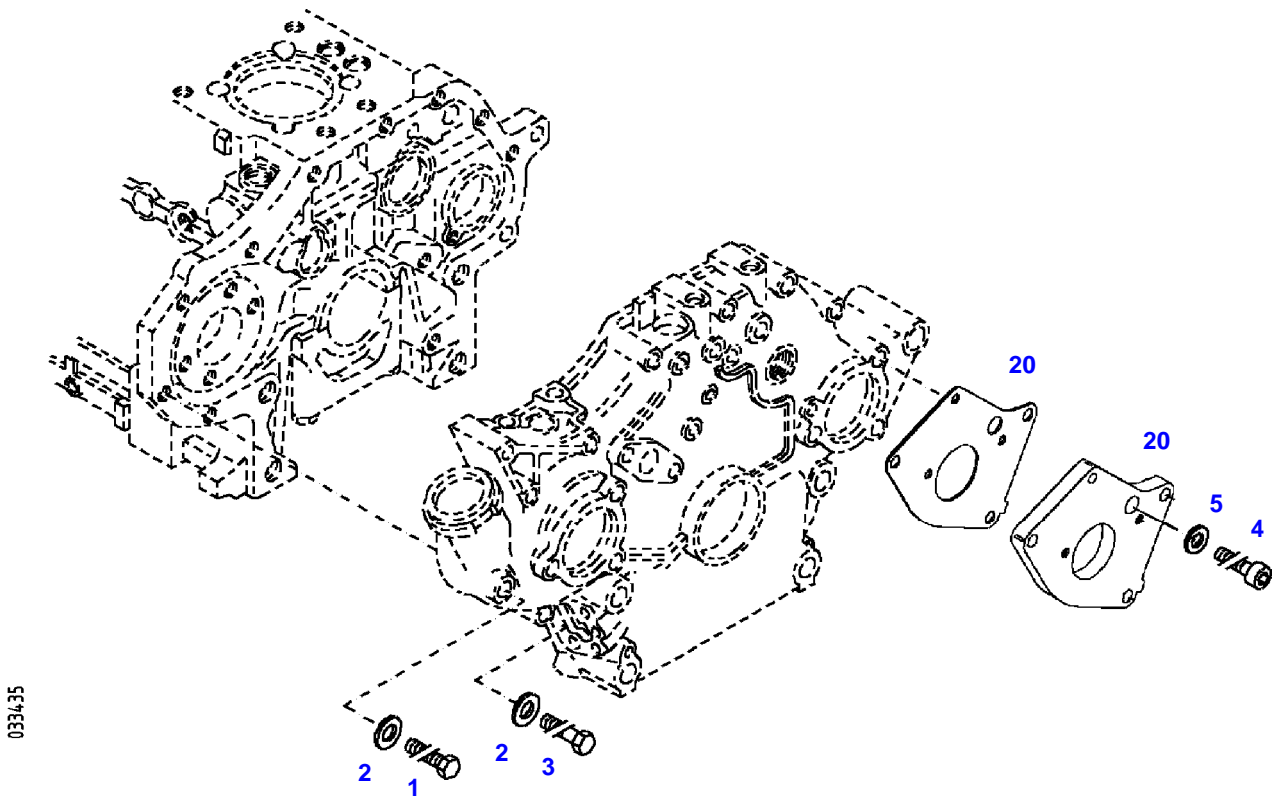

Item	Part Number	Qty	Description Comments	Technical Specification
FASTENINGS				
1	72606335	1	HEXAGONAL HEAD BOLT	M8X60
2	72311788	2	DISC	DIN 125-8,4-ST.A3L
3	72315534	1	HEXAGONAL HEAD BOLT	DIN 931 M8 X 70-8.8
4	72315501	1	SOCKET HEAD BOLT	DIN 912 M10X50-8.8
5	72311803	1	DISC	DIN 433-10,5-ST.A3L
20			RE. HYDRAULIC SYSTEM PUMP DRIVE FRONT