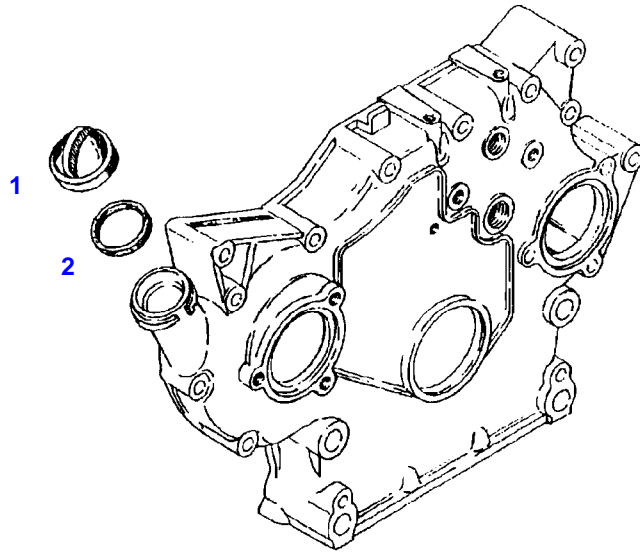

040104

Fendt

FENDT 207V+F (212/00101-99999)

F212000

FRONT COVER

Page01-0012

Item	Part Number	Qty	Description Comments
			LOCKING
1	72323709	1	COVER ><2
2	72323708	1	SEALING WASHER