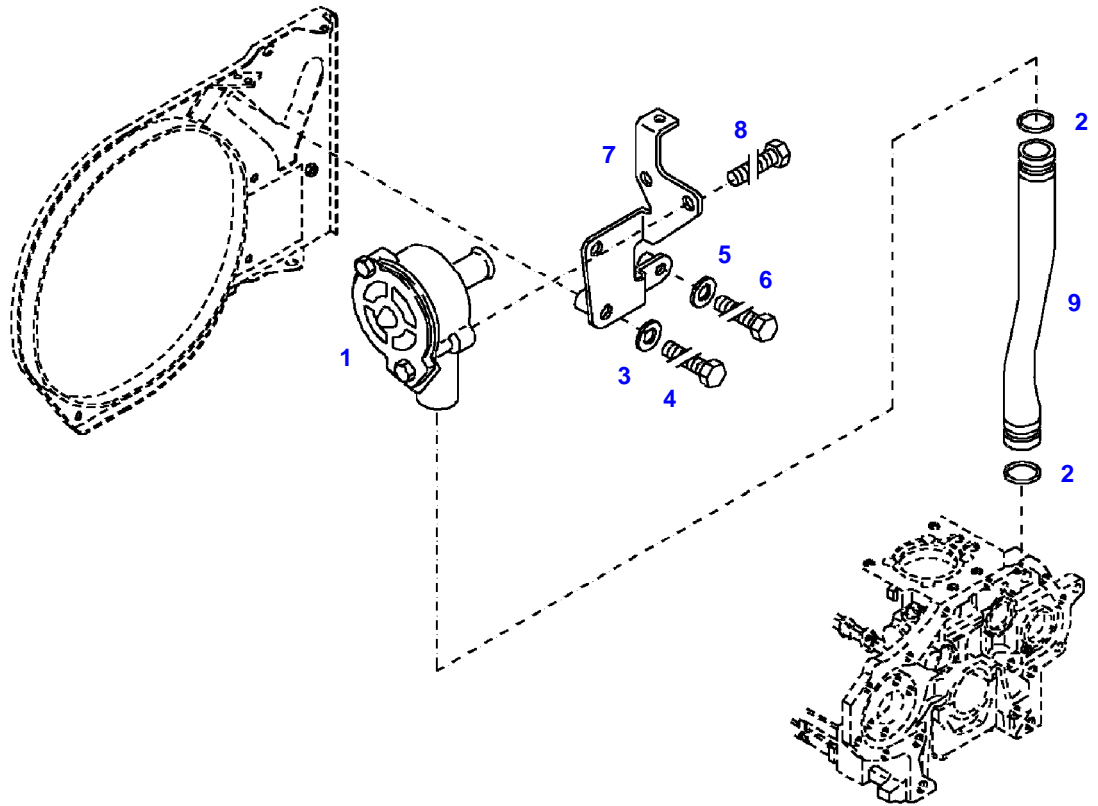

Fendt

FENDT 207V+F (212/00101-99999)

F212000

OIL DIPSTICK

Page01-0006

Item	Part Number	Qty	Description Comments
1	72454603	1	DIPSTICK ><2
2	72323559	1	PERMANENT REINFORCEMENT

033513

Item	Part Number	Qty	Description Comments	Technical Specification
1	72615403	1	BLEEDER VALVE	
	72451208	1	BLEEDER VALVE SERVICE REPAIR SOLUTION	
2	72416005	2	SEAL 24X3MM	
3	72611358	1	DISC	
4	72427710	1	HEXAGONAL HEAD BOLT M8X35	
5	72416026	1	DISC	
6	72427711	1	HEXAGONAL HEAD BOLT M6X30	
7	72431551	1	RETAINER	
8	72315650	2	HEXAGONAL HEAD BOLT	DIN 933 M8 X 20-8.8A3L
9	72431552	1	BREATHER PIPE	
	72451209	1	HOSE SERVICE REPAIR SOLUTION	

FENDT 207V+F (212/00101-99999)
40099

040099

Item	Part Number	Qty	Description Comments	Technical Specification
BLANKING PARTS				
1	72315440	1	PLUG SCREW	DIN 908 M18 X 1,5-ST
2	72427167	1	SCREW	DIN 908 M12 X 1,5-ST-A3
3	72315090	1	SEALING WASHER	DIN 7603 A12X15,5-CU
4	72315534	2	HEXAGONAL HEAD BOLT	DIN 931 M8 X 70-8.8
5	72311788	1	DISC	DIN 125-8,4-ST.A3L
6	72315100	1	SEALING WASHER	DIN 7603 A18X24-CU