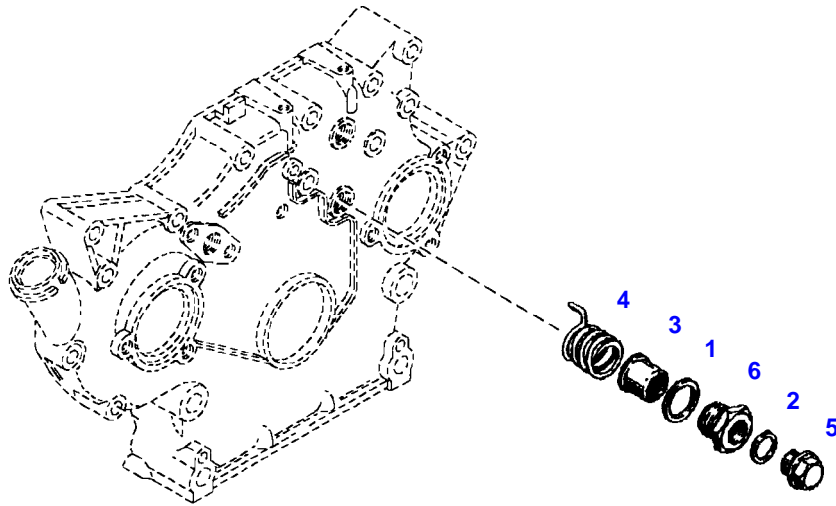

040107

Item	Part Number	Qty	Description Comments	Technical Specification
			BLANKING PARTS	
			ENGINE NUMBER	
			--> 8674250	
1	72376036	1	SEALING WASHER	DIN7603 A24X30-ALU
2	72315099	1	SEALING WASHER	DIN 7603 A18X22-CU
3	72323827	1	START-UP CAP	
4	72324159	1	COMPRESSION SPRING	
5	72315801	1	SCREW	DIN 7604-AM18 X 1,5-ST A3L
6	72324020	1	SCREW