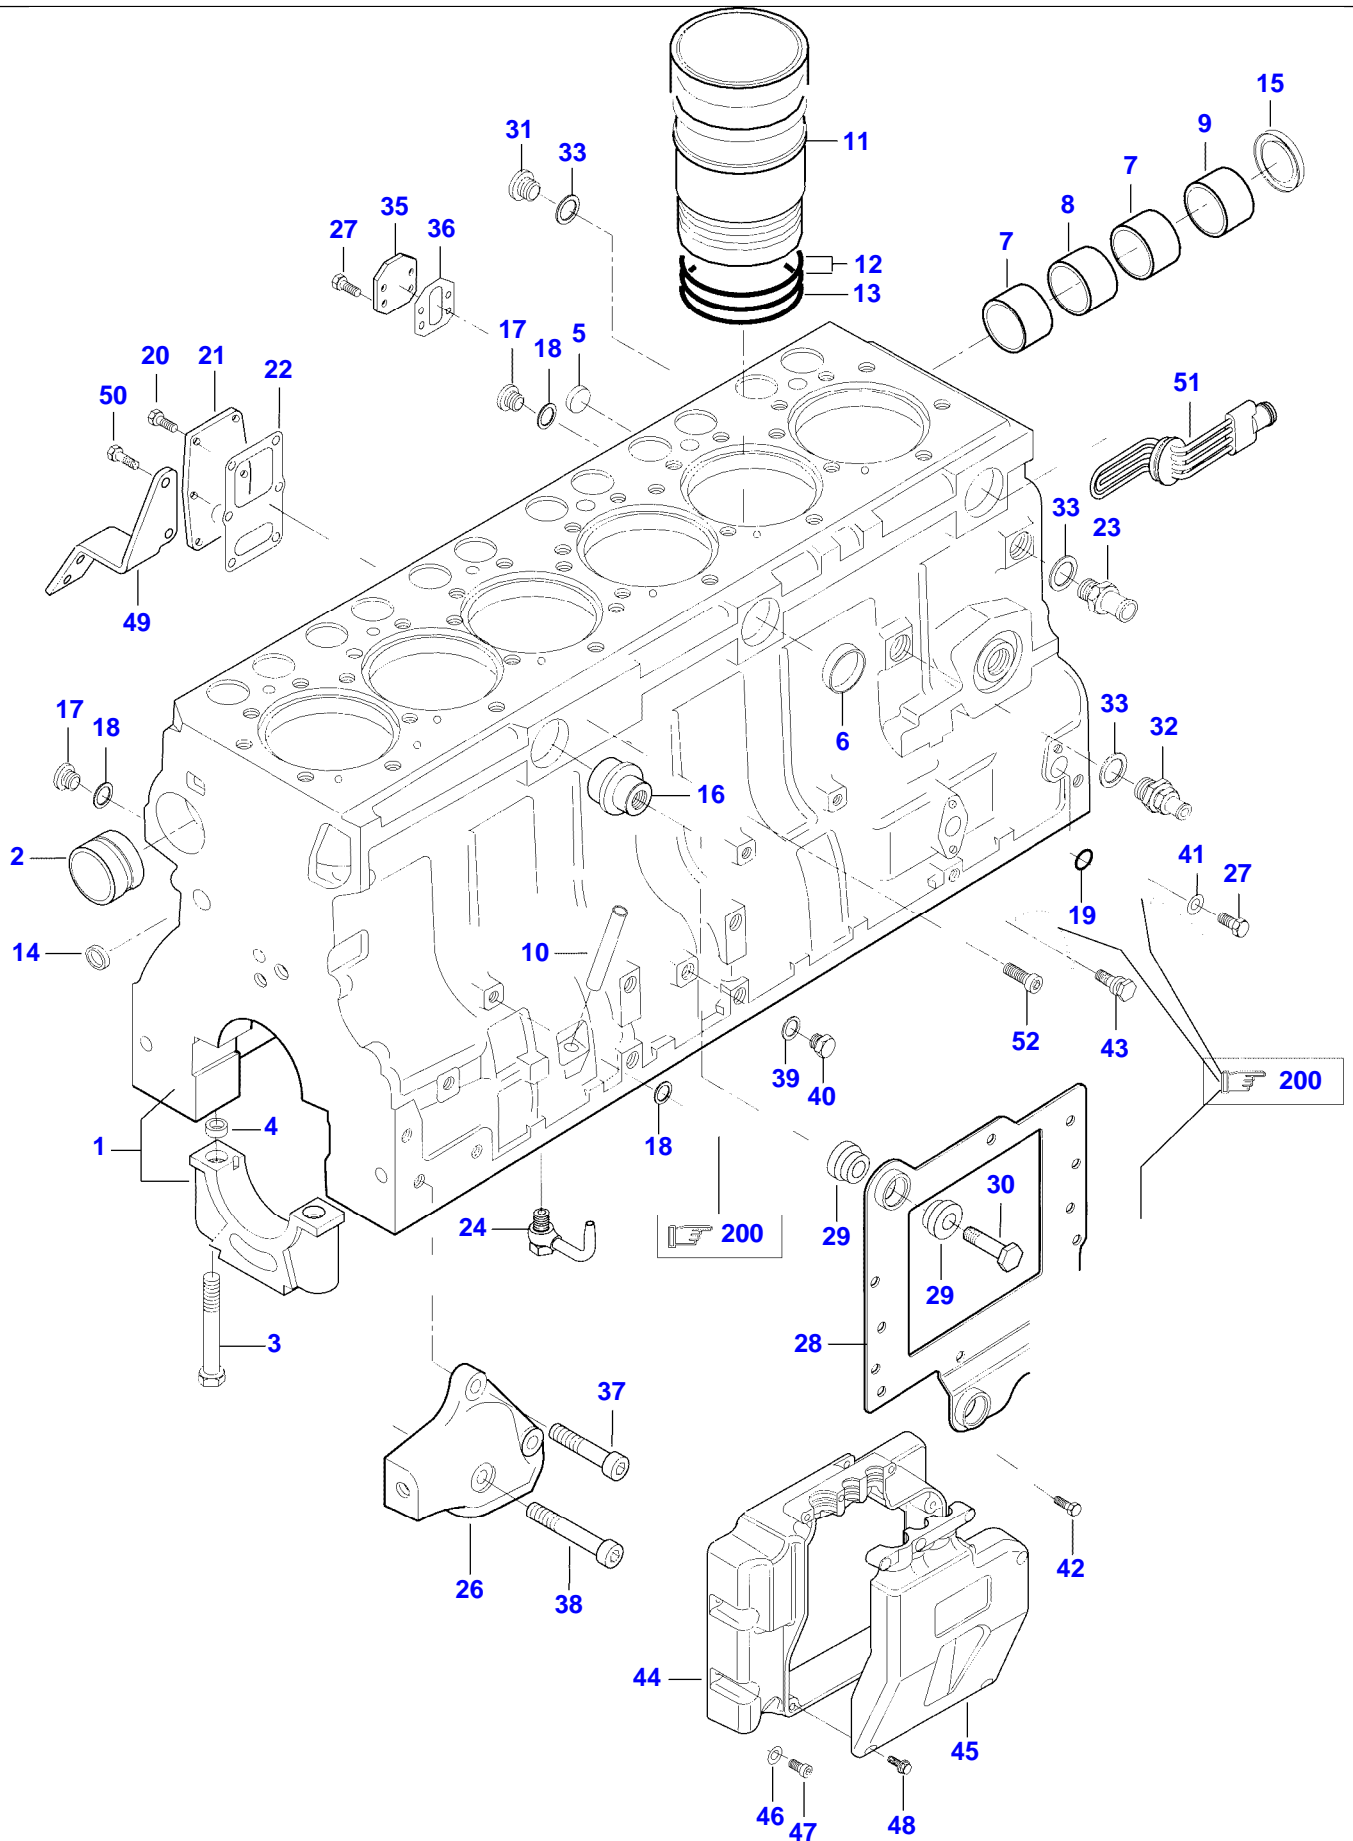

T160 TRACTOR (T SERIES)
SPIMG-005-21-02A

Item	Part Number	Qty	Description Comments
			CR-ENGINE R14850-(M)
1	V836866110	1	CYLINDER BLOCK
2	V836866069	1	CAMSHAFT BEARING BUSHING
3	V835329030	14	HEX CAP SCREW
4	V836214478	24	GUIDE SLEEVE
5	V640016018	2	CUP PLUG
6	V640016040	2	CUP PLUG
7	V836852460	2	CAMSHAFT BEARING BUSHING
8	V836852459	1	CAMSHAFT BEARING BUSHING
9	V836852461	1	CAMSHAFT BEARING BUSHING
10	V836666910	1	OIL DIPSTICK GUIDE PIPE
11	V836666990	6	LINER
12	V836647502	12	CYLINDER LINER O-RING S2
13	V836647503	6	CYLINDER LINER O-RING S2
14	V640016016	4	CUP PLUG S2
15	V836852744	1	PLUG
16	V837069057	1	PLUG
17	V640325110	4	SCREW PLUG
18	V615571014	5	SEALING WASHER S2
19	V614601524	1	O-RING
20	V528801380	4	HEX CAP SCREW M8 X 20
21	V836847994	1	FLANGE
22	V836322852	1	GASKET S2
23	V836119837	1	HOSE COUPLER
24	V837070021	6	PIPE
26	V836346012	1	ENGINE MOUNT LEFT
	V836346013	1	ENGINE MOUNT RIGHT
27	V528801362	5	HEX CAP SCREW M8 X 16
28	V837070147	1	ECU BRACKET
29	V837074327	6	RUBBER BUSHING
30	V837069056	3	HEX CAP SCREW
31	V640325018	1	PLUG
32	V836664377	1	DRAIN VALVE
33	V615881824	3	SEALING WASHER S2
35	V836866957	1	COVER
36	V836866958	1	GASKET S2
37	V581705850	4	HEX SOCKET SCREW M14 X 40
38	V581705890	2	HEX SOCKET SCREW M14 X 60
39	V615881216	1	SEALING WASHER S2
40	V640045112	1	PLUG
41	V500050840	1	FLAT WASHER