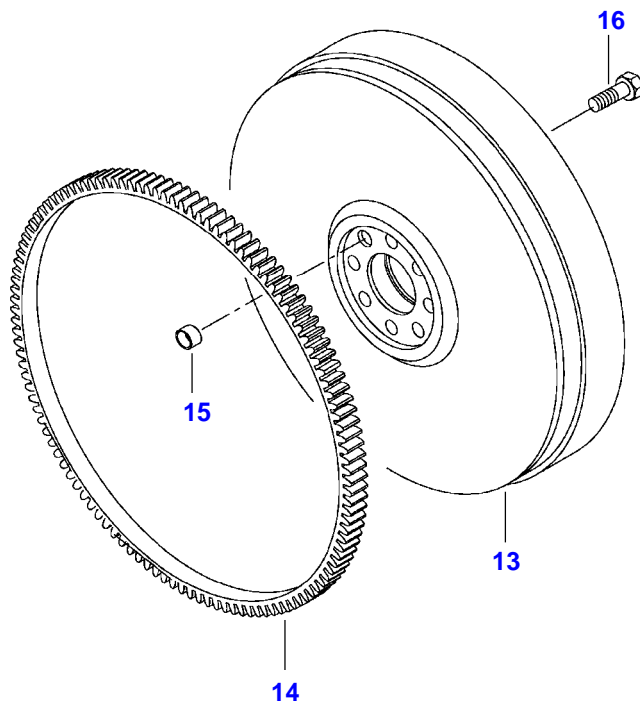

T160 TRACTOR (T SERIES)
SPIMG-005-21-04

Item	Part Number	Qty	Description Comments
1	V836666482	1	FLYWHEEL HOUSING
2	V598359850	2	PIN
3	V528702220	8	HEX CAP SCREW M12 X 35
4	V581705030	6	HEX SOCKET SCREW M10 X 30
5	V614500002	1	CRANKSHAFT SEAL S2
6	V581705490	2	HEX SOCKET SCREW M12 X 60
7	V500951200	8	SPRING WASHER
8	V836007572	1	RUBBER PLUG
9	V546801800	3	STUD BOLT M10 X 25
10	V500951000	3	SPRING WASHER
11	V504601000	3	NUT M10
12	V836859311	1	PLUG
13	V836659990	1	FLYWHEEL
14	V835328783	1	STARTER RING
15	V836659527	1	GUIDE SLEEVE WITHOUT CR-ENGINE
16	V529702250	8	HEX CAP SCREW 150 NM