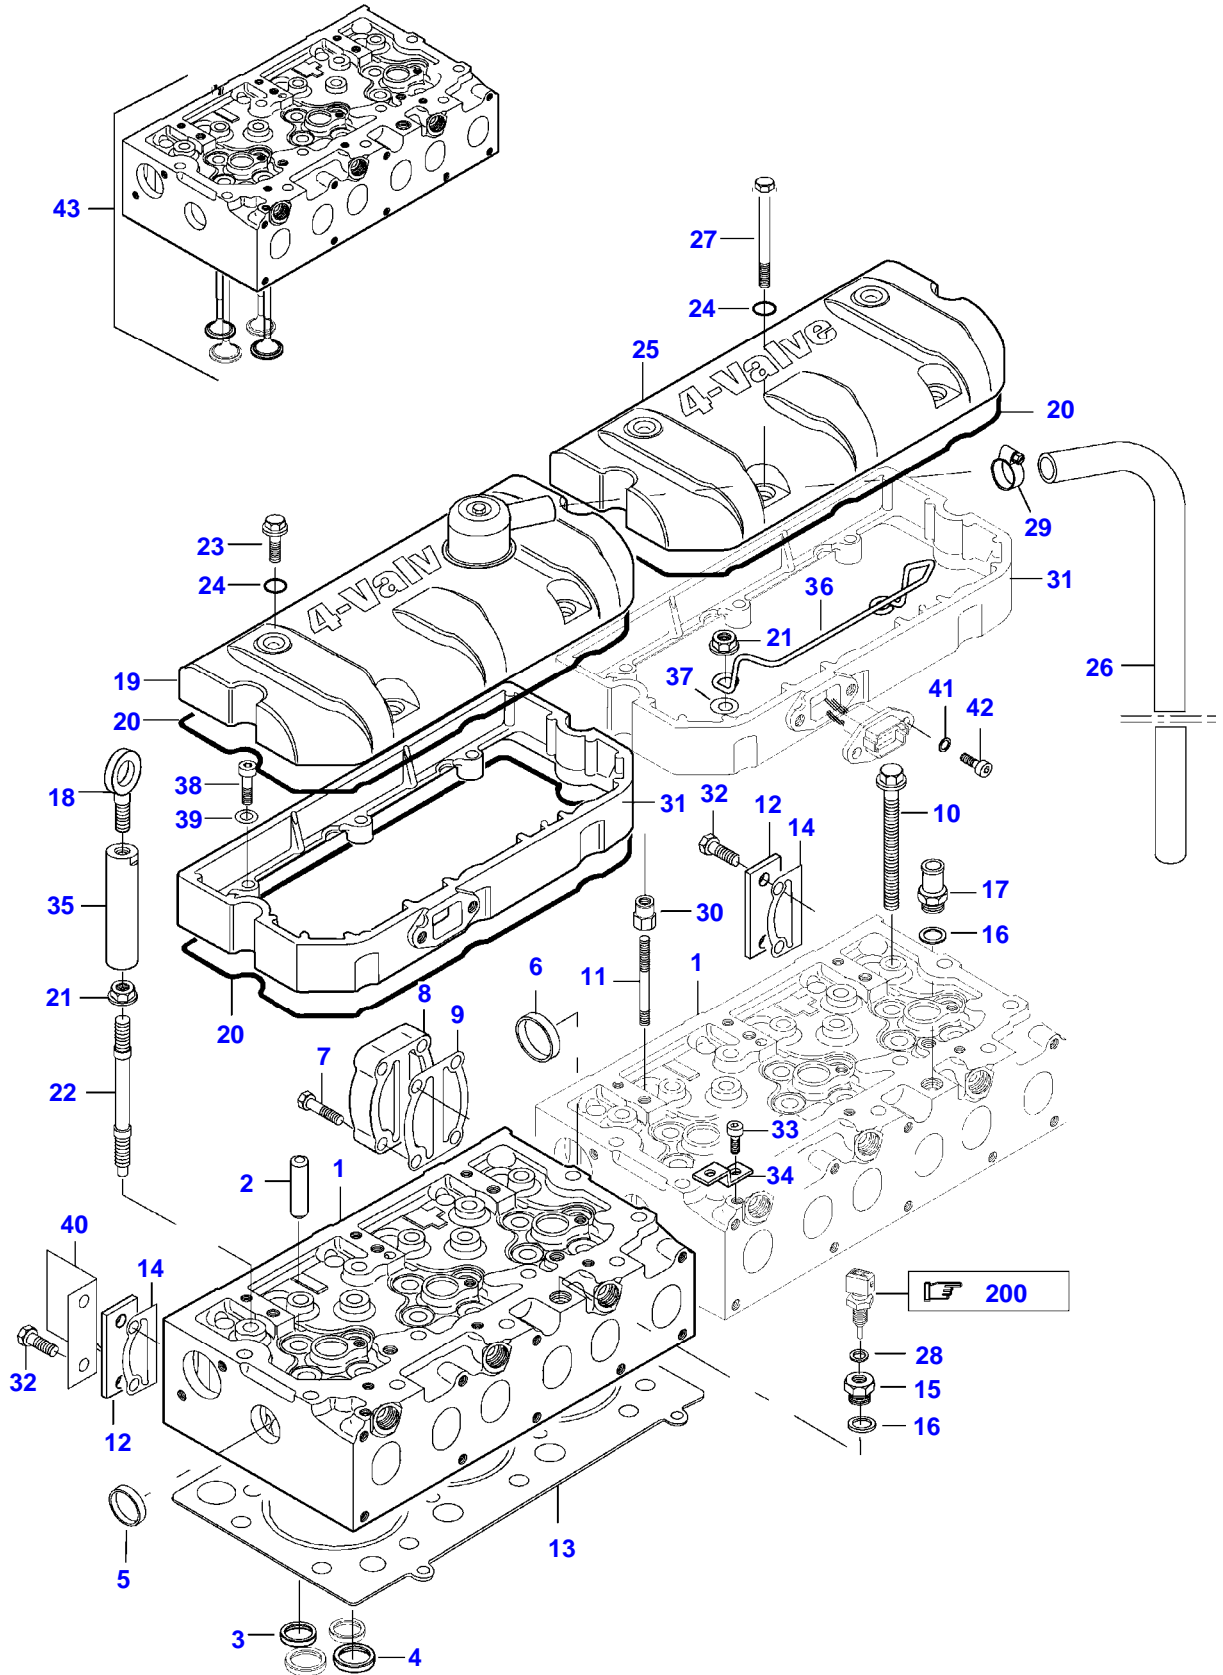

Item	Part Number	Qty	Description Comments
N12650- (M)			
1	NS	2	NON-SERVICEABLE PART CYLINDER HEAD
2	V836673175	12	VALVE GUIDE
3	V836647600	6	VALVE SEAT
5	V836647942	10	EXHAUST CUP PLUG
6	V836859104	34	HEXAGON FLANGE BOLT
7	V528801830	4	HEX CAP SCREW M10 X 40
8	V836855348	1	CONNECTION FLANGE
9	V836867390	1	GASKET S1
10	V640016045	1	CUP PLUG
11	V546801900	4	STUD BOLT M10 X 75
12	V528801800	4	HEX CAP SCREW M10 X 25
13	V836855349	2	LIFT EYE
14	V836867391	2	GASKET S1
15	V836666989	1	HOSE COUPLER
16	V615881822	2	SEALING WASHER S1
17	V546901435	12	STUD BOLT
18	V528801820	2	HEX CAP SCREW M10 X 35
19	V836667206	1	VALVE COVER
20	V836667243	2	VALVE ROCKER COVER GASKET S1
21	V836666199	1	HEAT SHIELD
22	V836855350	2	BLOCK OFF PLATE
23	V836667103	1	UNION
24	V614901030	4	O-RING S1
26	V836755007	1	RUBBER HOSE
27	V540801780	3	HEXAGON FLANGE BOLT M10 X 20
28	V595959140	2	PIN
29	V836119837	1	HOSE COUPLER
30	V602088532	1	HOSE CLIP
31	V836667033	1	STUD BOLT
32	V836767031	1	SUPPORT
33	V528803010	1	HEX CAP SCREW M16 X 30
34	V836666813	2	SHIELD
35	V572503362	6	SCREW M5 X 10
36	V836666302	2	CYLINDER HEAD GASKET S1
37	V836873284	1	CYLINDER HEAD FRONT
	V836873285	1	CYLINDER HEAD REAR

T160 TRACTOR (T SERIES)
SPIMG-005-21-06B