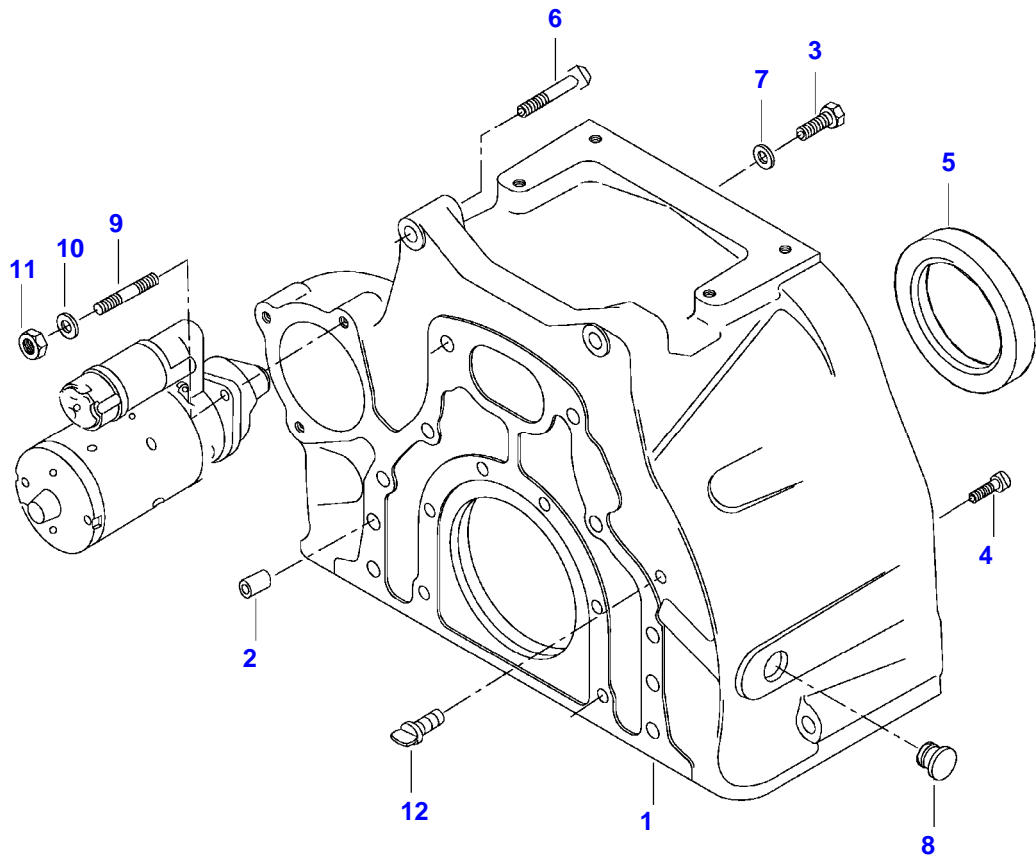

T160 TRACTOR (T SERIES)
SPIMG-005-21-04

Item	Part Number	Qty	Description Comments
1	V836666482	1	FLYWHEEL HOUSING
2	V598359850	2	PIN
3	V528702220	8	HEX CAP SCREW M12 X 35
4	V581705030	6	HEX SOCKET SCREW M10 X 30
5	V614500002	1	CRANKSHAFT SEAL S2
6	V581705490	2	HEX SOCKET SCREW M12 X 60
7	V500951200	8	SPRING WASHER
8	V836007572	1	RUBBER PLUG
9	V546801800	3	STUD BOLT M10 X 25
10	V500951000	3	SPRING WASHER
11	V504601000	3	NUT M10
12	V836859311	1	PLUG
13	V836659990	1	FLYWHEEL
14	V835328783	1	STARTER RING
15	V836659527	1	GUIDE SLEEVE WITHOUT CR-ENGINE
16	V529702250	8	HEX CAP SCREW 150 NM