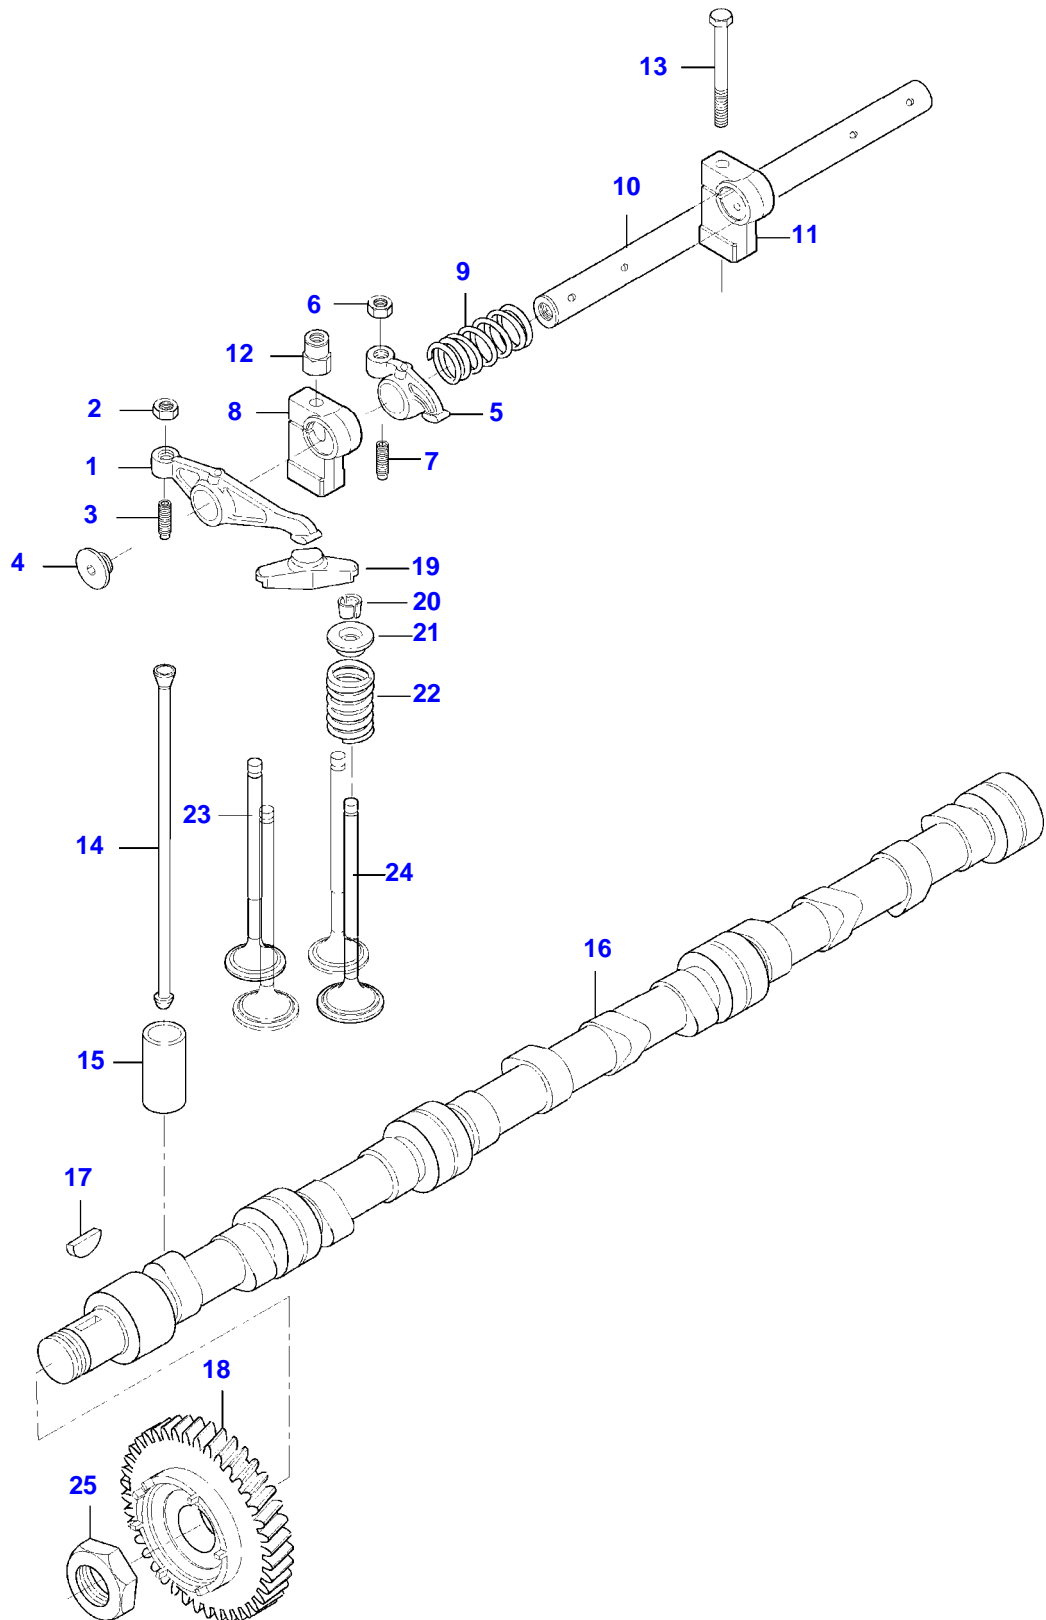

Item	Part Number	Qty	Description Comments
	V836667043	2	ROCKER SHAFT ASM ASSEMBLY
1	V836666608	12	ROCKER ARM . -S12222 (M)
	V836667042	12	ROCKER ARM . S12223- (M)
2	V512861000	12	NUT
			..
3	V836655866	12	ADJUSTING SCREW ..
			-S12222 (M)
	V837069023	12	VALVE ROCKER ADJUSTMENT SCREW ..
			S12223- (M)
4	V836655899	4	PLUG
			..
			-S12222 (M)
	V837069020	4	PLUG
			..
			S12223- (M)
5	V836666609	6	BRACKET
			..
6	V836655884	4	SPRING
			..
7	V836655870	2	SHAFT
			..
8	V836655406	4	SLEEVE NUT
9	V529801910	2	HEX CAP SCREW M10 X 80
10	V836655867	12	PUSHROD
11	V836014264	12	TAPPET
12	V836866054	1	CAMSHAFT
13	V603305760	1	WOODRUFF KEY
14	V836646389	1	GEAR,CAMSHAFT
15	V836646382	24	COTTER
16	V836646381	12	WASHER
17	V836646380	12	SPRING
18	V836646357	6	EXHAUST VALVE
19	V836646356	6	INTAKE VALVE

T160 TRACTOR (T SERIES)
SPIMG-005-21-08A