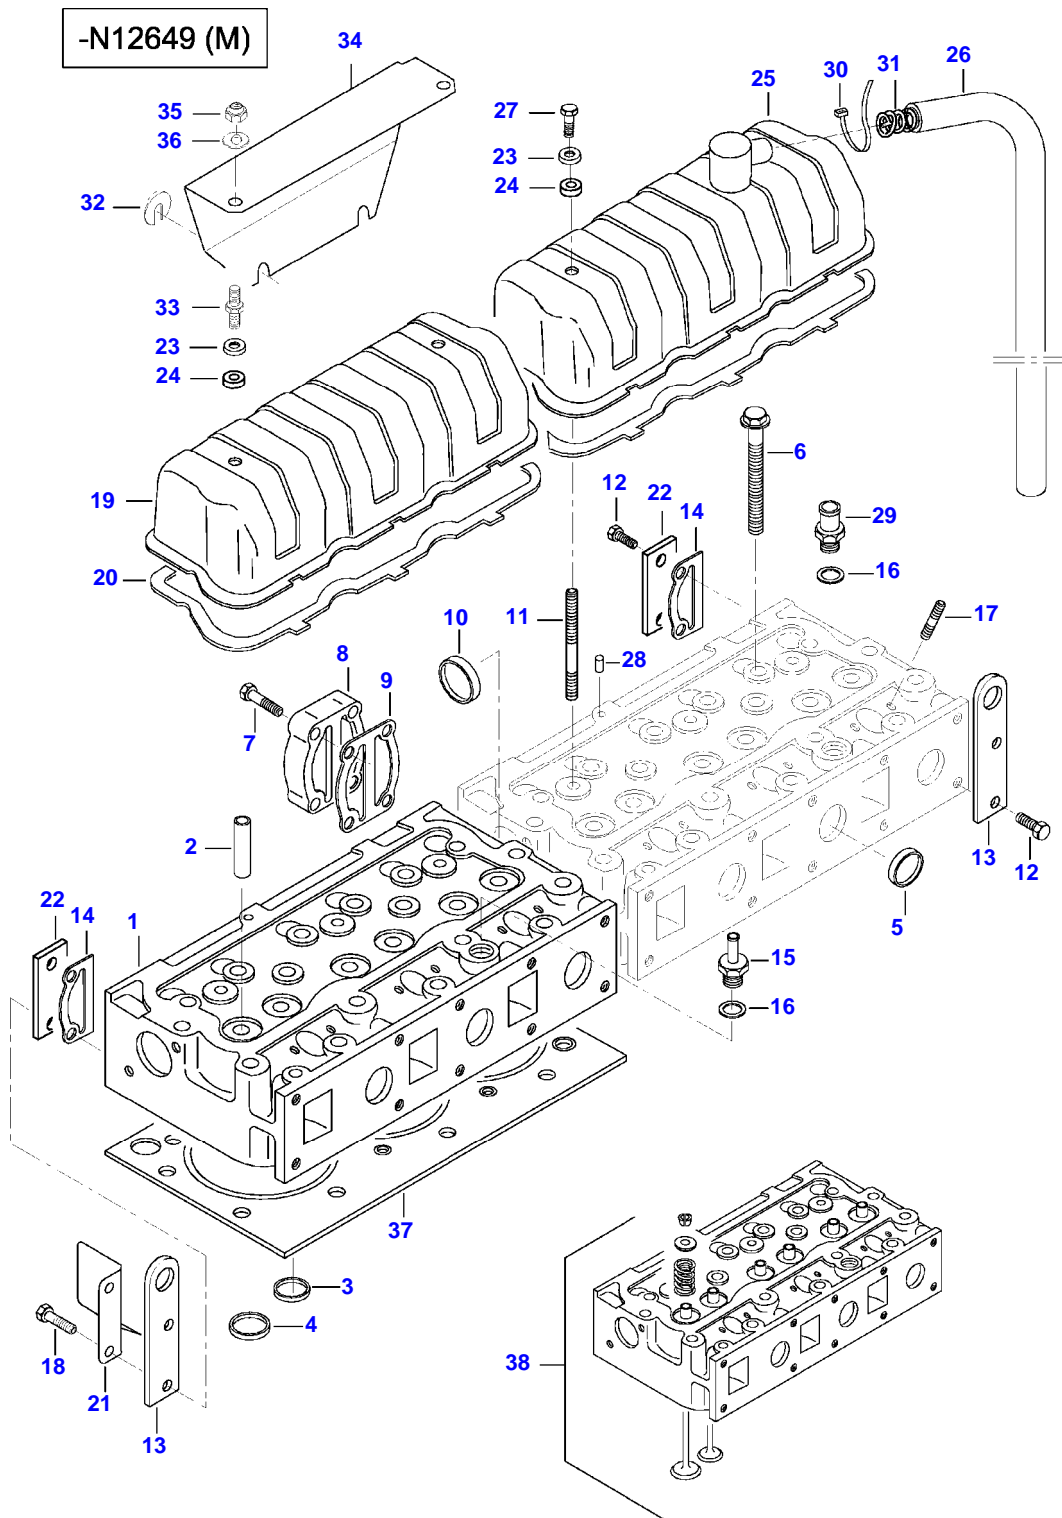

T160 TRACTOR (T SERIES)
SPIMG-005-21-06

Item	Part Number	Qty	Description Comments
-N12649 (M)			
1	NS	2	NON-SERVICEABLE PART CYLINDER HEAD
2	V836673175	12	VALVE GUIDE
3	V836647600	6	VALVE SEAT
5	V836647942	10	EXHAUST CUP PLUG
6	V836859104	34	HEXAGON FLANGE BOLT
7	V528801830	4	HEX CAP SCREW M10 X 40
8	V836855348	1	CONNECTION FLANGE
9	V836867390	1	GASKET S1
10	V640016045	1	CUP PLUG
11	V546801900	4	STUD BOLT M10 X 75
12	V528801800	4	HEX CAP SCREW M10 X 25
13	V836855349	2	LIFT EYE
14	V836867391	2	GASKET S1
15	V836659058	1	CONNECTOR
16	V615881822	2	SEALING WASHER S1
17	V546901435	12	STUD BOLT
18	V528801820	2	HEX CAP SCREW M10 X 35
19	V836846448	1	VALVE ROCKER COVER
20	V836646360	2	VALVE ROCKER COVER GASKET S1
21	V836666199	1	HEAT SHIELD
22	V836855350	2	BLOCK OFF PLATE
23	V836119855	4	WASHER
24	V836012841	4	RUBBER BUSHING S1
25	V836646359	1	VALVE ROCKER COVER
26	V836647814	1	RUBBER HOSE
27	V528801780	2	HEX CAP SCREW M10 X 20
28	V595959140	2	PIN
29	V836119837	1	HOSE COUPLER
30	V835329746	1	CABLE TIE
31	V836659103	1	SPRING
32	V836864223	2	LOCK RING
33	V836659175	2	STUD BOLT
34	V836866843	1	HEAT SHIELD
35	V510601002	2	NUT M10
36	V500151050	2	WASHER
37	V836666302	2	CYLINDER HEAD GASKET S1
38	V836873284	1	CYLINDER HEAD FRONT
	V836873285	1	CYLINDER HEAD REAR