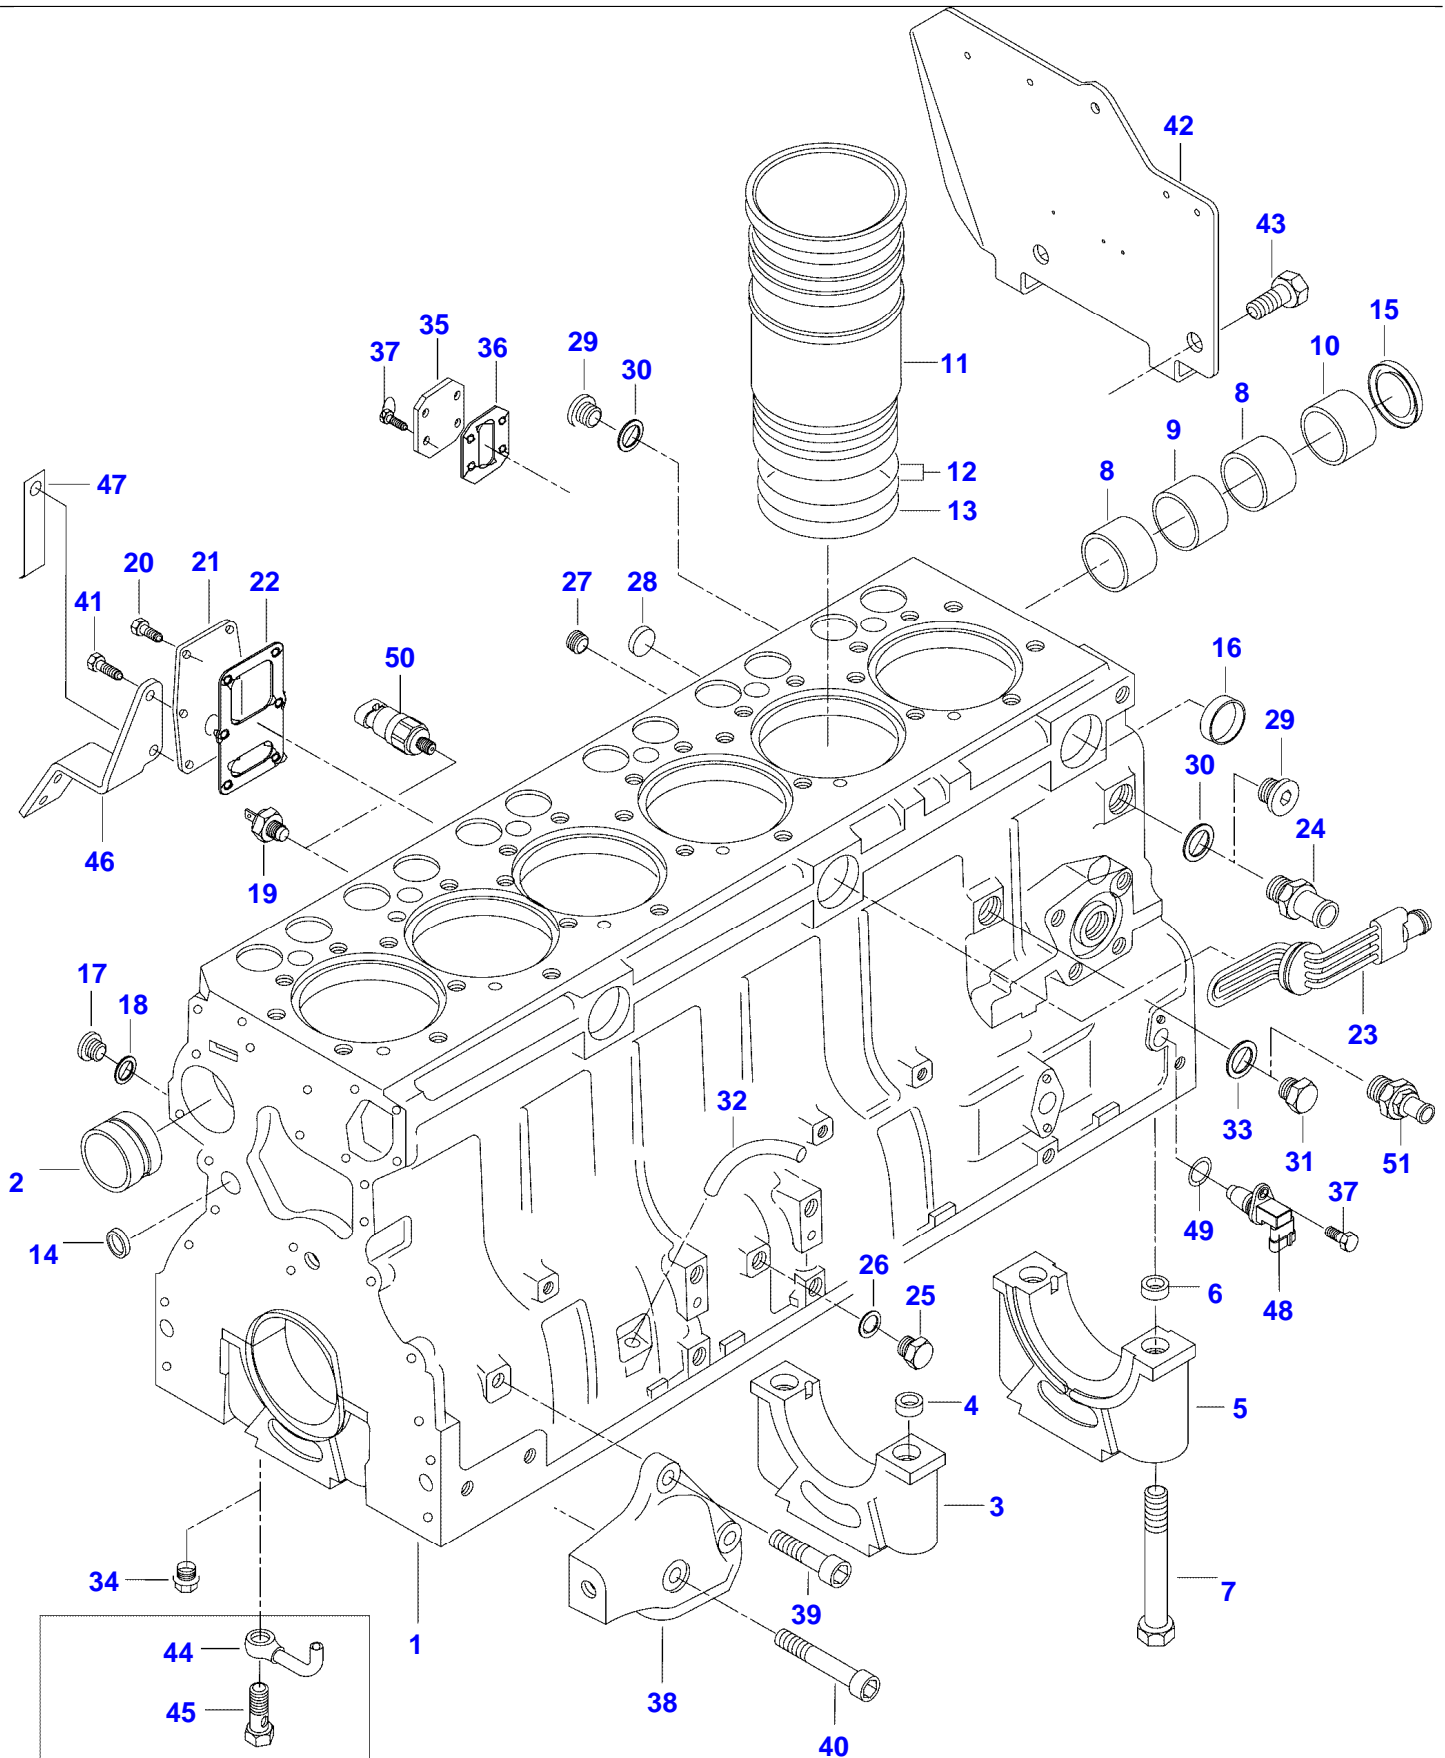

T160-T190

Item	Part Number	Qty	Description Comments
1	V836866110	1	CYLINDER BLOCK
2	V836866069	1	CAMSHAFT BEARING BUSHING
3	NS	6	NON-SERVICEABLE PART
4	V836214478	12	BEARING COVER GUIDE SLEEVE
5	NS	1	NON-SERVICEABLE PART
6	V836214478	2	BEARING COVER GUIDE SLEEVE
7	V835329030	14	HEX CAP SCREW
8	V836852460	2	CAMSHAFT BEARING BUSHING
9	V836852459	1	CAMSHAFT BEARING BUSHING
10	V836852461	1	CAMSHAFT BEARING BUSHING
11	V836666990	6	LINER
12	V836647502	12	CYLINDER LINER O-RING S2
13	V836647503	6	CYLINDER LINER O-RING S2
14	V640016016	4	CUP PLUG S2
15	V836852744	1	PLUG
16	V640016040	2	CUP PLUG
17	V640325110	3	SCREW PLUG
18	V615571014	3	SEALING WASHER S2
19	V887283760	1	PRESSURE SWITCH -N12649 (M)
50	V836866613	1	SENSOR N12650-(M)
20	V528801380	4	HEX CAP SCREW M8 X 20
21	V836847994	1	FLANGE
22	V836322852	1	GASKET S2
23	V836847596	1	ENGINE BLOCK HEATER
24	V836119837	1	HOSE COUPLER
25	V640045112	1	PLUG
26	V615881216	1	SEALING WASHER S2
27	V640025010	1	PLUG
28	V640016018	3	CUP PLUG
29	V640325018	2	PLUG
30	V615881822	2	SEALING WASHER S2
31	V836019756	1	PLUG
51	V836664377	1	DRAIN VALVE
32	V836129747	1	OIL DIPSTICK GUIDE PIPE
33	V615881824	1	SEALING WASHER S2
34	V640045112	6	PLUG
35	V836659543	1	COVER
	V836866957	1	COVER N14052-
36	V836659544	1	GASKET S2
	V836866958	1	GASKET N14052-

Item	Part Number	Qty	Description Comments
37	V528801362	4	HEX CAP SCREW M8 X 16
38	V836346012	1	ENGINE MOUNT LEFT
	V836346013	1	ENGINE MOUNT RIGHT
39	V581705850	4	HEX SOCKET SCREW M14 X 40
40	V581705890	2	HEX SOCKET SCREW M14 X 60
41	V528801400	2	HEX CAP SCREW M8 X 25
42	V836866761	1	SUPPORT -N12649 (M)
43	V528803010	2	HEX CAP SCREW M14 X 60
44	V836846231	6	PIPE -N12649 (M)
45	V836338601	6	PRESSURE VALVE
46	V836866872	1	SUPPORT
47	V836083428	1	CABLE TIE -N12649 (M)
48	V836866392	1	SPEED SENSOR N12650-(M)
49	V614601524	1	O-RING N12650-(M)
	V836840237	1	ENGINE GASKET KIT S1
	V836840238	1	ENGINE GASKET KIT S1+S2