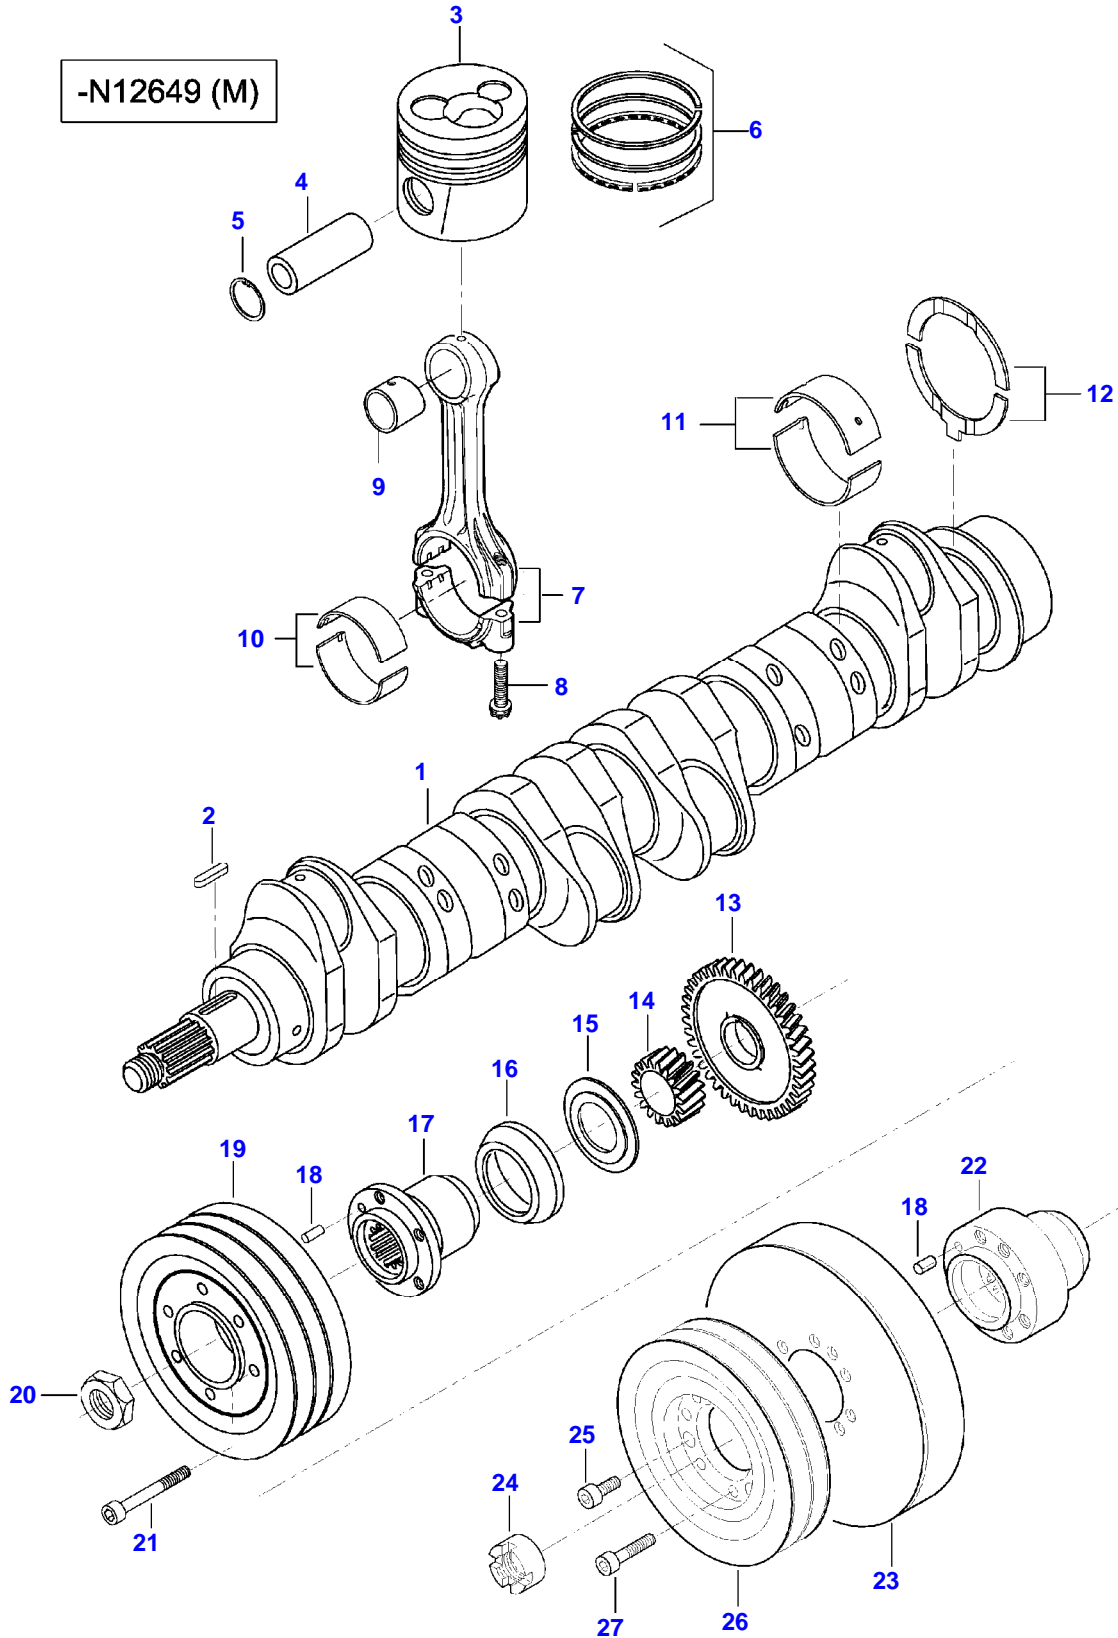

Item	Part Number	Qty	Description Comments	Technical Specification
			CR-ENGINE R14850-(M)	
1	V837069016	2	ROCKER SHAFT ASM	3-CYL 4V 4V INTAKE
	V837069011	6	ROCKER ARM	
2	V512861000	6	INTAKE	
			NUT	
3	V837069023	6	VALVE ROCKER ADJUSTMENT SCREW	
4	V837069020	4	PLUG	
5	V837069013	6	ROCKER ARM	4V EXHAUST
			EXHAUST	
6	V512861000	6	NUT	
7	V837069023	6	VALVE ROCKER ADJUSTMENT SCREW	
8	V837069017	4	ROCKER SHAFT BRACKET	
9	V837069019	4	SPRING	
10	V837069015	2	SHAFT	
11	V837069018	2	ROCKER SHAFT BRACKET	
12	V836655406	4	SLEEVE NUT	
13	V529801920	2	HEX CAP SCREW M10 X 85	
14	V837070119	12	PUSHROD	
15	V836014264	12	TAPPET	
16	V837070148	1	CAMSHAFT	
17	V603305760	1	WOODRUFF KEY	
18	V837070030	1	GEAR,CAMSHAFT	
19	V837069006	12	GUIDE	
20	V837064910	48	COTTER	
21	V837069004	24	SPRING PLATE	
22	V837069005	24	VALVE SPRING	
23	V837069002	12	EXHAUST VALVE	
24	V837069003	12	INTAKE VALVE	
25	V837069085	1	NUT	

T160 TRACTOR (T SERIES)
SPIMG-005-21-10