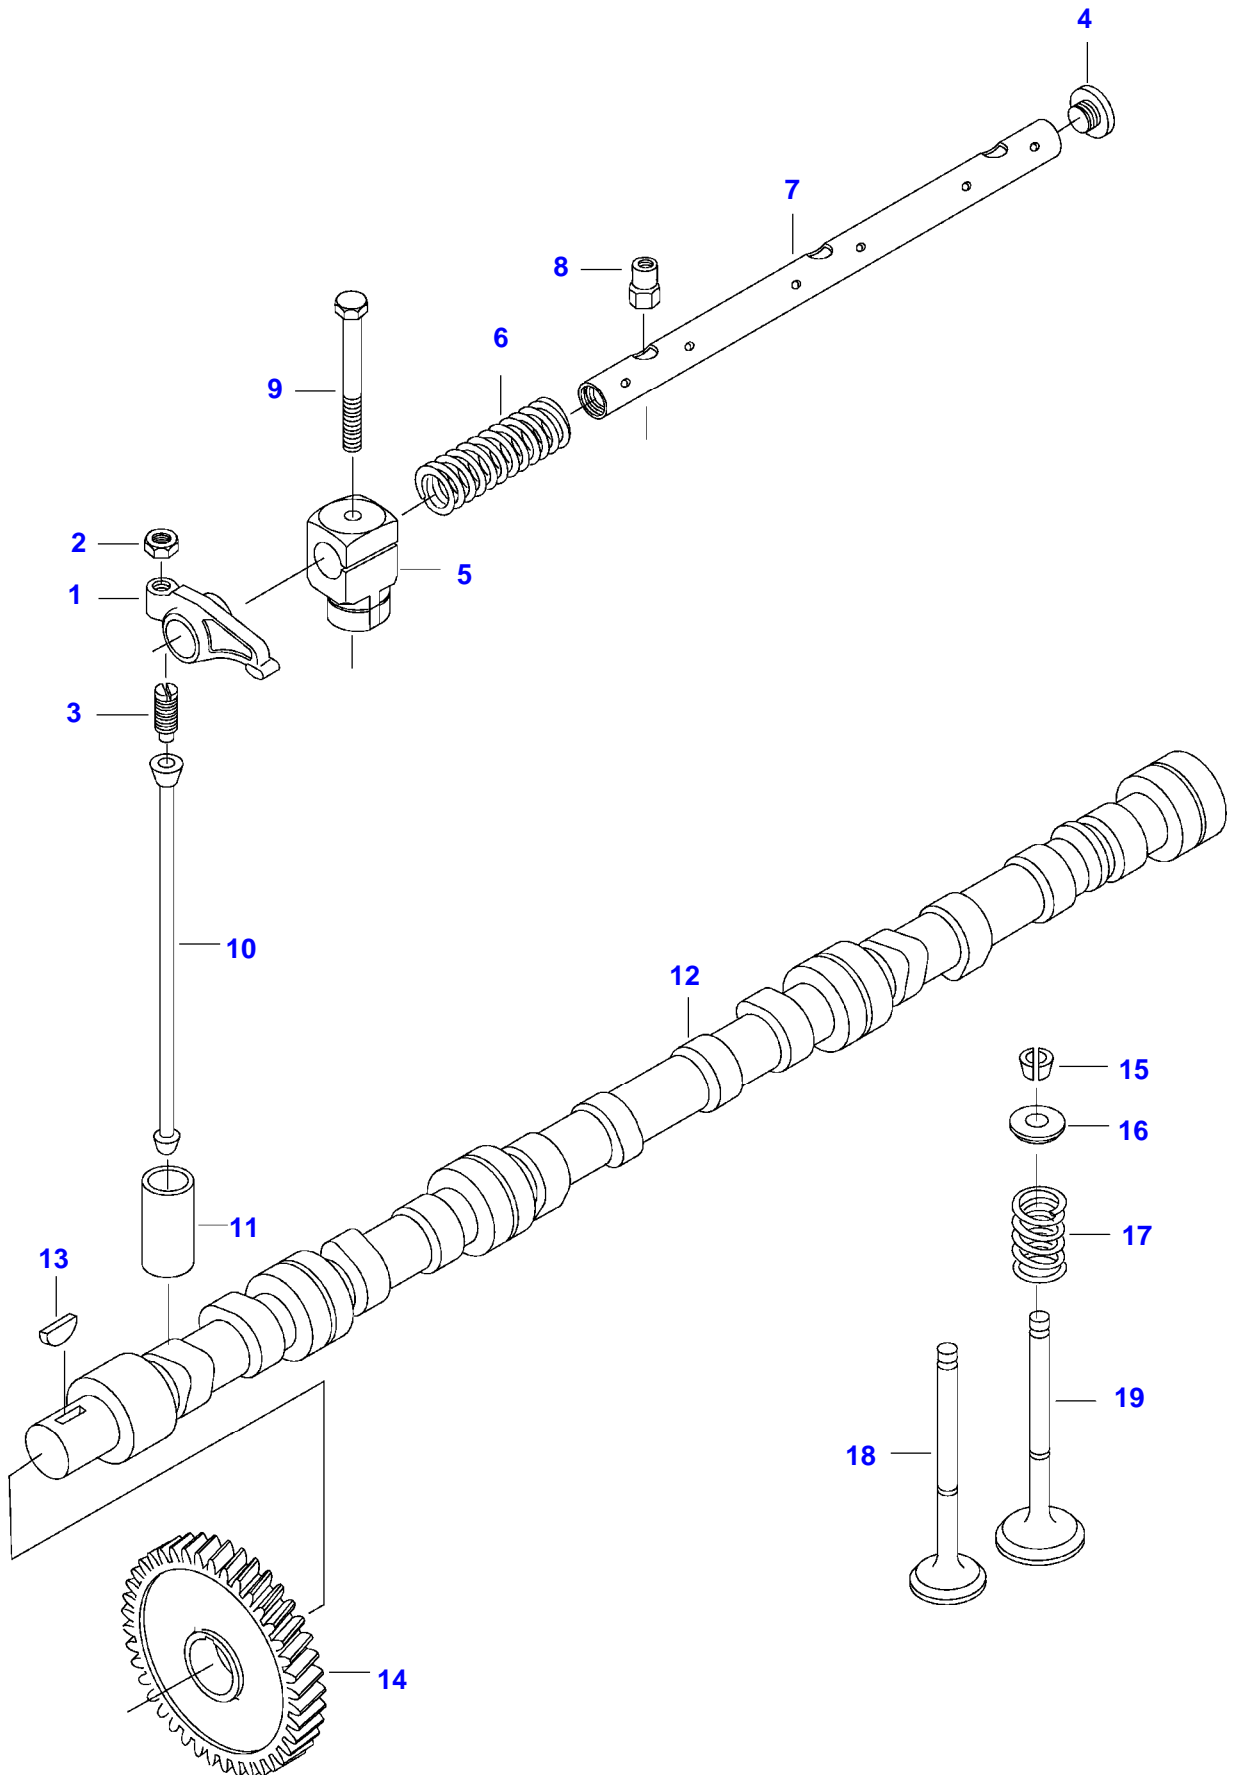

Item	Part Number	Qty	Description Comments	Technical Specification
41	V500150842	4	WASHER	
42	V581804602	4	HEX SOCKET SCREW M8 X 20	
43	V837073233	1	CYLINDER HEAD FRONT	
	V837073234	1	CYLINDER HEAD REAR	
200			SEE PAGE 01-0046	

T160 TRACTOR (T SERIES)
SPIMG-005-21-08