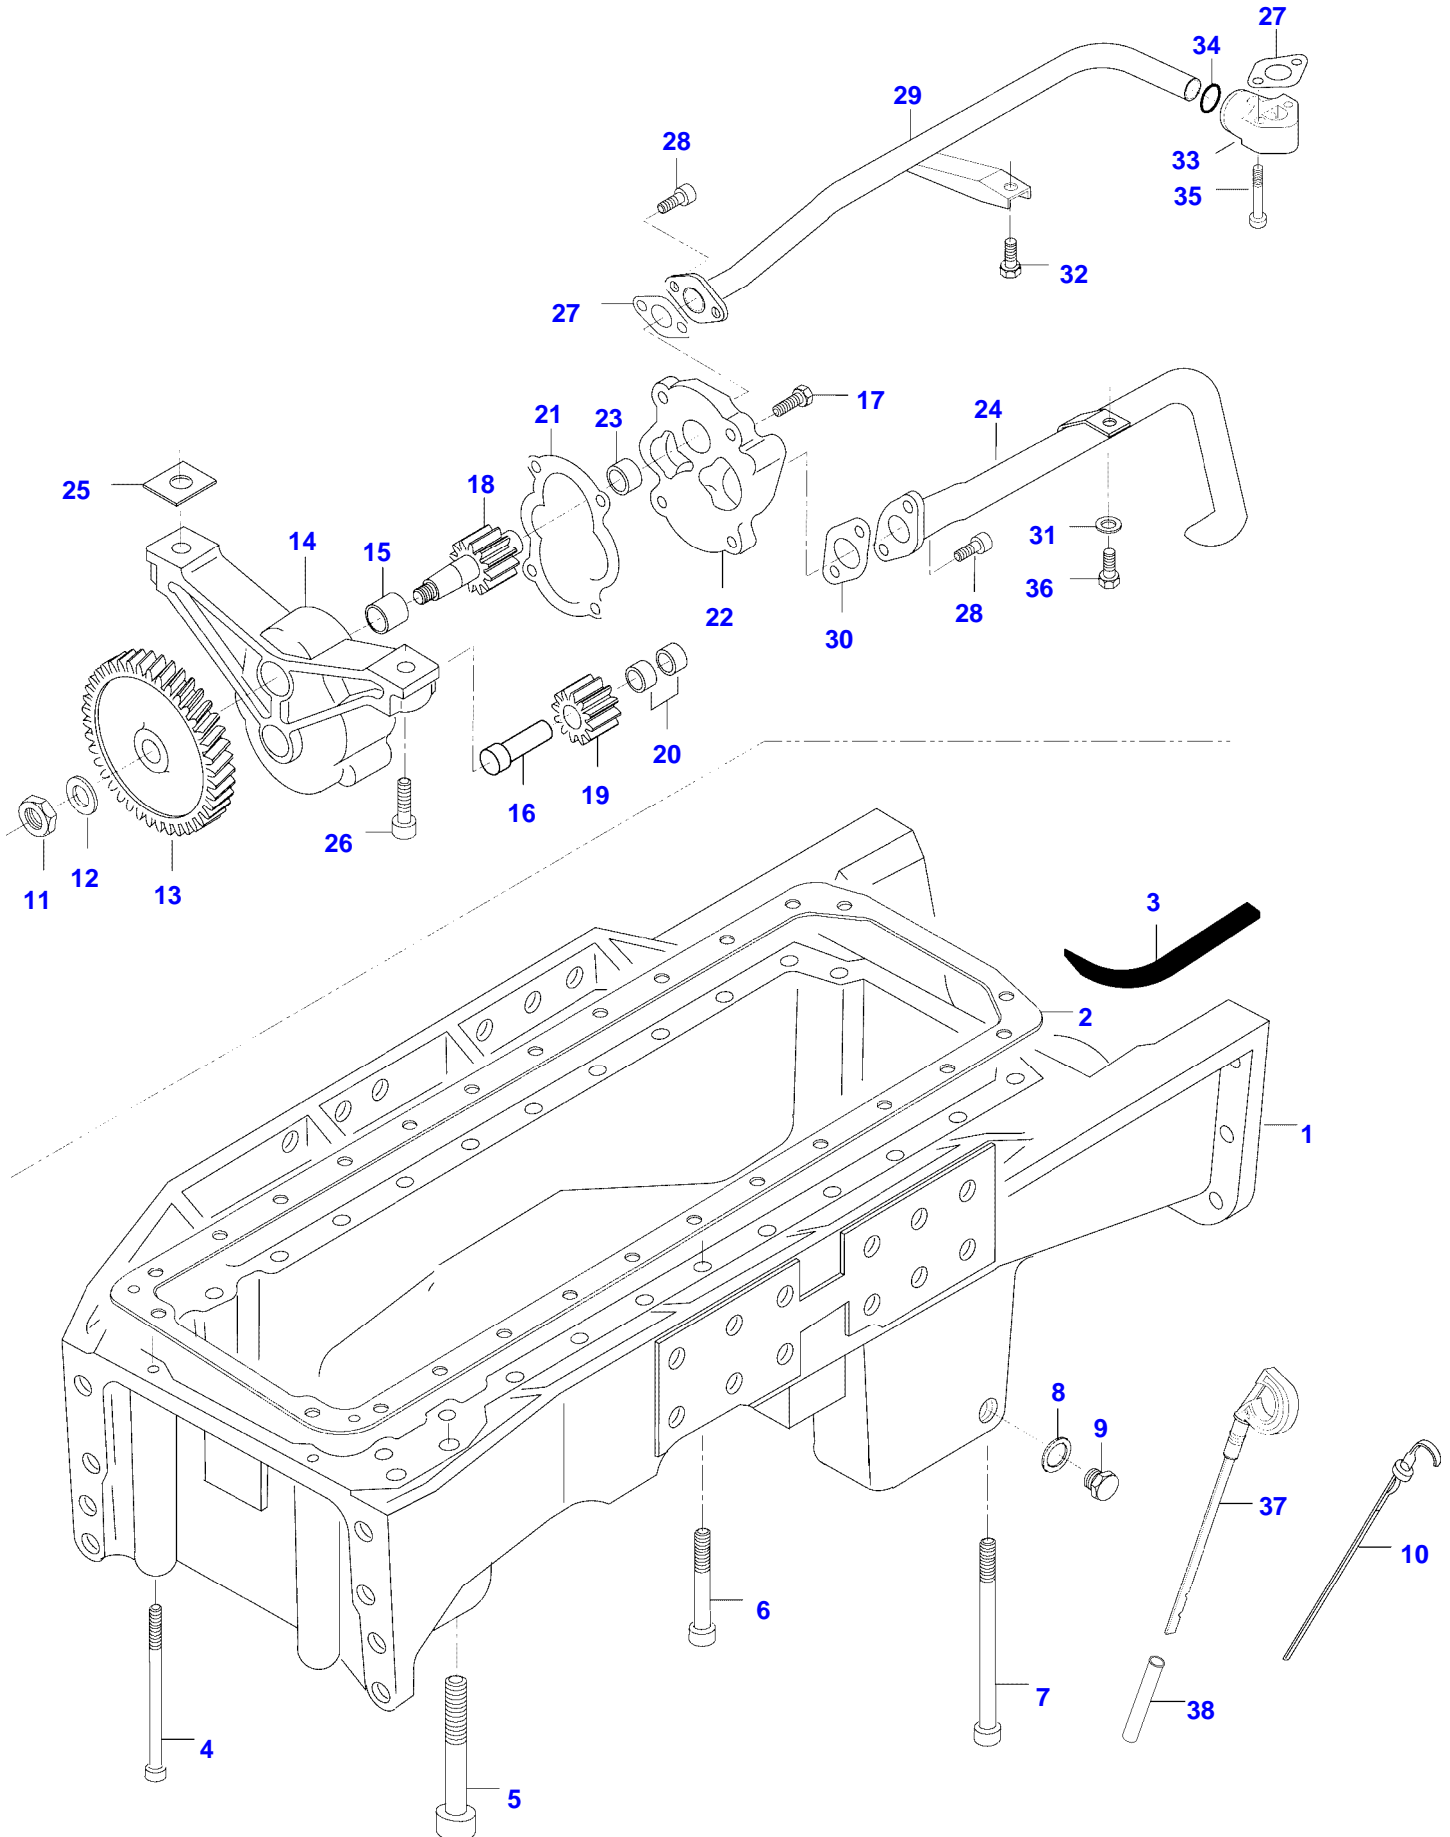

T140E TRACTOR (T SERIES)
SPIMG-013-21-16

Item	Part Number	Qty	Description Comments
1	V836855501	1	OIL SUMP
2	V836322183	1	OIL SUMP GASKET S2
3	V836129727	2	GASKET S2
4	V581704830	2	HEX SOCKET SCREW M8 X 160
5	V581706350	4	HEX SOCKET SCREW M16 X 90
6	V581705130	22	HEX SOCKET SCREW M10 X 80
7	V581705250	2	HEX SOCKET SCREW M10 X 180
8	V615881827	1	SEALING WASHER S2
9	V836655493	1	PLUG
10	V836847652	1	DIPSTICK -XX
37	V836666908	1	DIPSTICK ORANGE XX-
38	V836666910	1	OIL DIPSTICK GUIDE PIPE XX-
11	V836855300	1	LUBRICATING OIL PUMP
11	V504861000	1	NUT . M10
12	V836122910	1	WASHER .
13	V836338667	1	GEAR .
14	V836338186	1	FRAME .
15	V836322909	1	BUSHING ..
16	V836322906	1	OIL PUMP SHAFT ..
17	V528801380	4	HEX CAP SCREW . M8 X 20
18	V836338182	1	OIL PUMP SHAFT .
19	V836338180	1	GEAR,OIL PUMP .
20	V836322909	2	BUSHING ..
21	V836338188	1	GASKET . S2
22	V836855297	1	COVER .
23	V836322909	1	BUSHING ..
24	V836859670	1	PIPE
25	V836007871	X	SHIM
26	V581805050	2	HEX SOCKET SCREW M10 X 40
27	V836008449	2	GASKET S2
28	V581804600	4	HEX SOCKET SCREW M8 X 20
29	V836866569	1	OIL PIPE
30	V836338201	1	GASKET S2
31	V500150840	1	WASHER