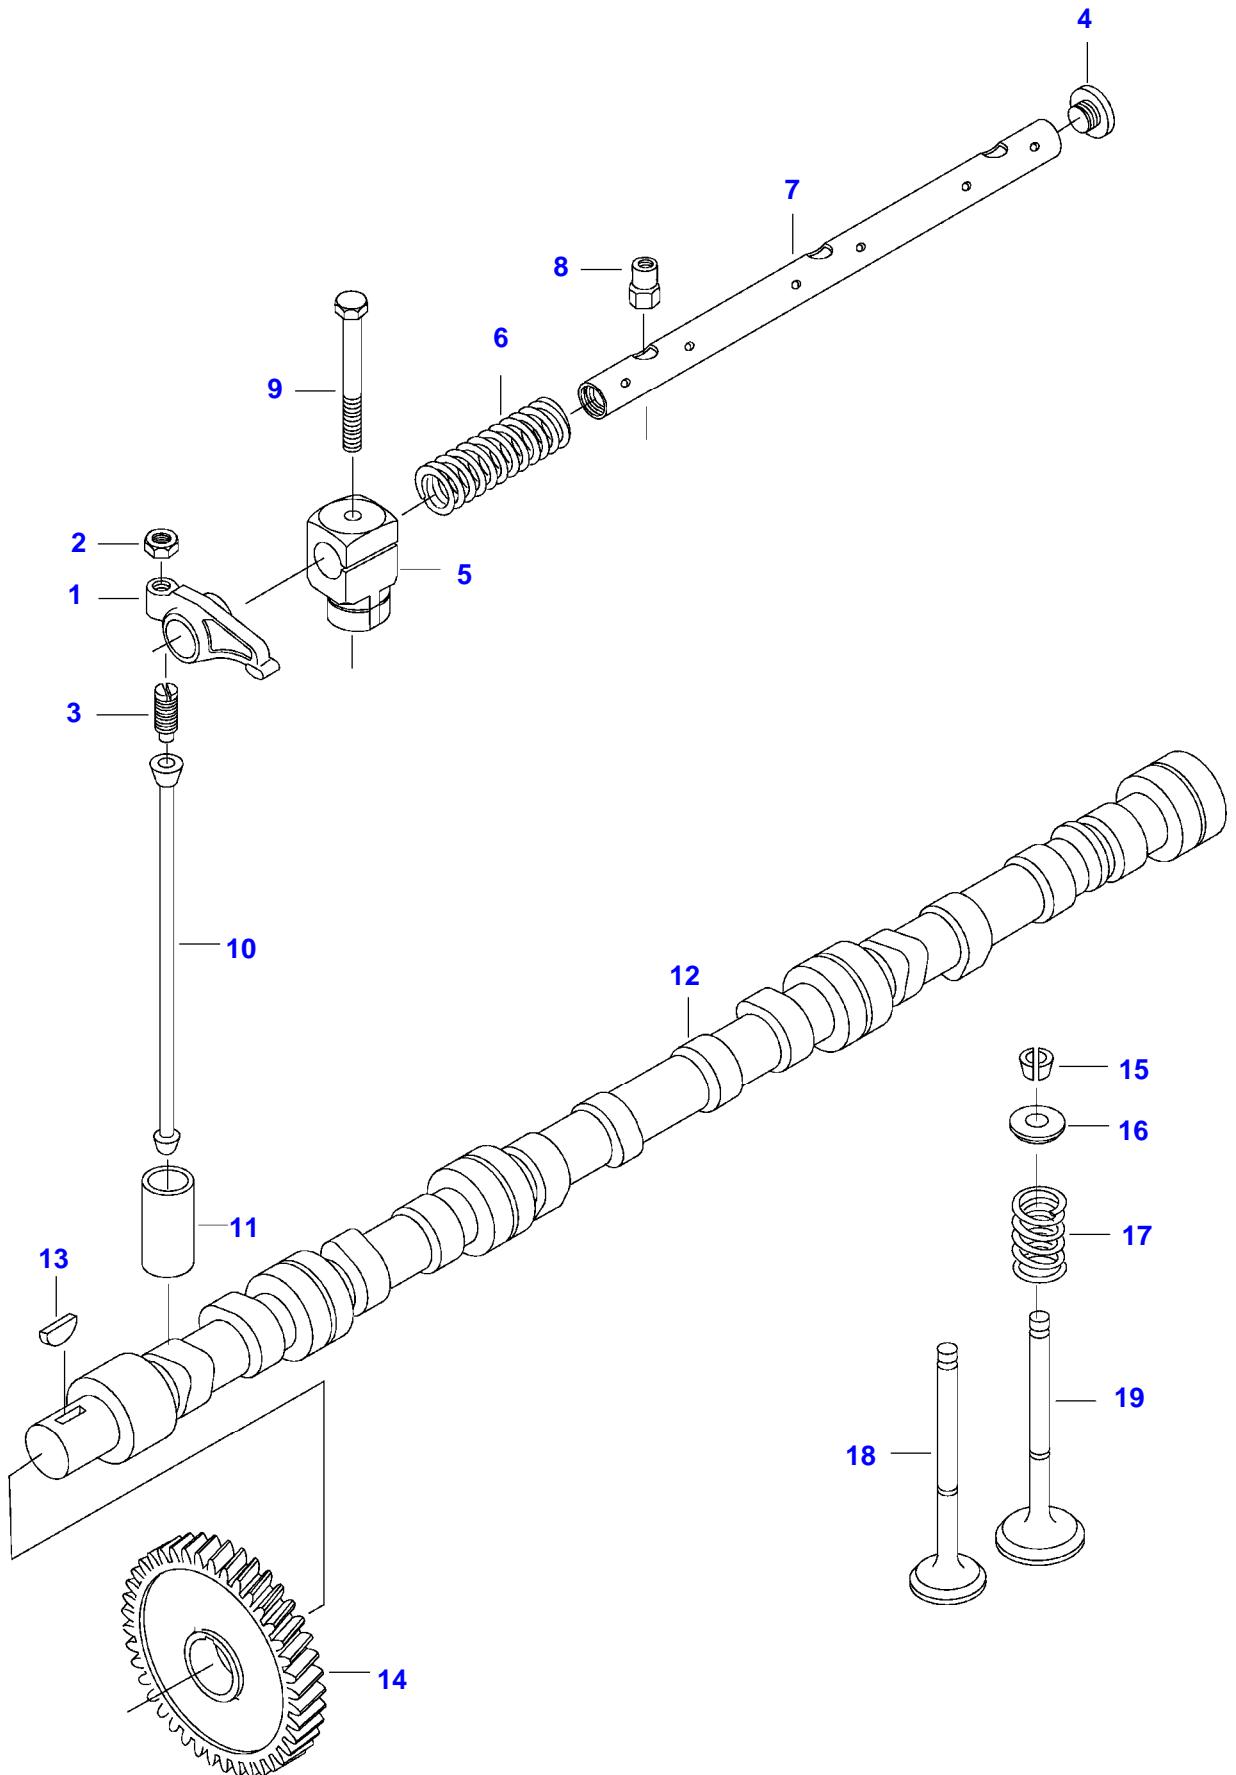

Item	Part Number	Qty	Description Comments
N12650- (M)			
1	NS	2	NON-SERVICEABLE PART CYLINDER HEAD
2	V836673175	12	VALVE GUIDE
3	V836647600	6	VALVE SEAT
5	V836647942	10	EXHAUST CUP PLUG
6	V836859104	34	HEXAGON FLANGE BOLT
7	V528801830	4	HEX CAP SCREW M10 X 40
8	V836855348	1	CONNECTION FLANGE
9	V836867390	1	GASKET S1
10	V640016045	1	CUP PLUG
11	V546801900	4	STUD BOLT M10 X 75
12	V528801800	4	HEX CAP SCREW M10 X 25
13	V836855349	2	LIFT EYE
14	V836867391	2	GASKET S1
15	V836666989	1	HOSE COUPLER
16	V615881822	2	SEALING WASHER S1
17	V546901435	12	STUD BOLT
18	V528801820	2	HEX CAP SCREW M10 X 35
19	V836667206	1	VALVE COVER
20	V836667243	2	VALVE ROCKER COVER GASKET S1
21	V836666199	1	HEAT SHIELD
22	V836855350	2	BLOCK OFF PLATE
23	V836667103	1	UNION
24	V614901030	4	O-RING S1
26	V836755007	1	RUBBER HOSE
27	V540801780	3	HEXAGON FLANGE BOLT M10 X 20
28	V595959140	2	PIN
29	V836119837	1	HOSE COUPLER
30	V602088532	1	HOSE CLIP
31	V836667033	1	STUD BOLT
32	V836767031	1	SUPPORT
33	V528803010	1	HEX CAP SCREW M16 X 30
34	V836666813	2	SHIELD
35	V572503362	6	SCREW M5 X 10
36	V836666302	2	CYLINDER HEAD GASKET S1
37	V836873284	1	CYLINDER HEAD FRONT
	V836873285	1	CYLINDER HEAD REAR

T140E TRACTOR (T SERIES)
SPIMG-005-21-08