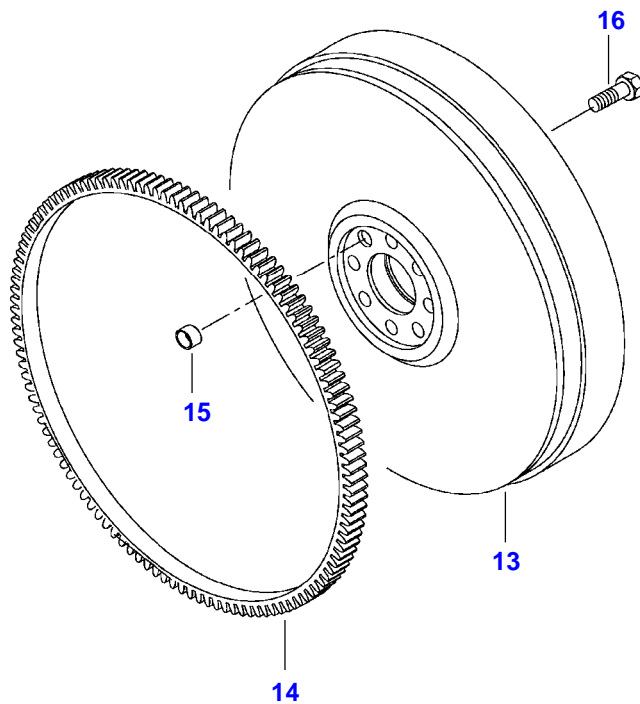

Item	Part Number	Qty	Description Comments
37	V528801362	4	HEX CAP SCREW M8 X 16
38	V836346012	1	ENGINE MOUNT LEFT
39	V581705850	4	HEX SOCKET SCREW M14 X 40
40	V581705890	2	HEX SOCKET SCREW M14 X 60
41	V528801400	2	HEX CAP SCREW M8 X 25
42	V836866761	1	SUPPORT -N12649 (M)
43	V528803010	2	HEX CAP SCREW M14 X 60
	V836346013	1	ENGINE MOUNT RIGHT
46	V836866872	1	SUPPORT
47	V836083428	1	CABLE TIE -N12649 (M)
48	V836866392	1	SPEED SENSOR N12650-(M)
49	V614601524	1	O-RING N12650-(M)
	V836840237	1	ENGINE GASKET KIT S1
	V836840238	1	ENGINE GASKET KIT S1+S2

T140E TRACTOR (T SERIES)
SPIMG-005-21-04