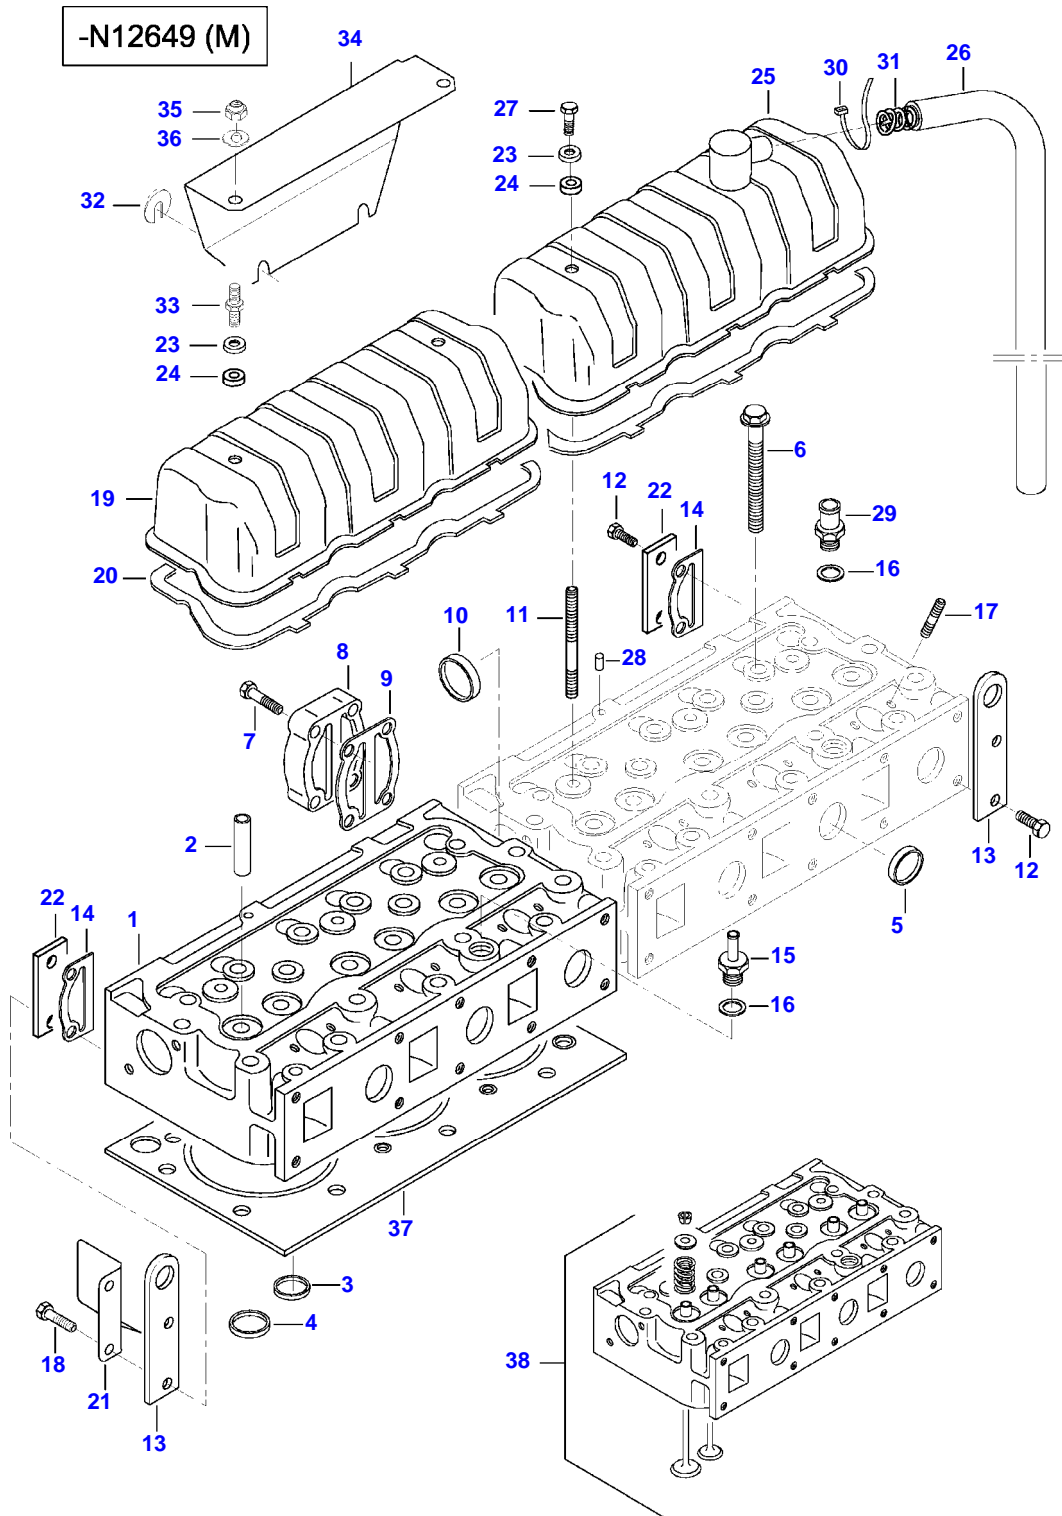

Item	Part Number	Qty	Description Comments
1	V836666482	1	FLYWHEEL HOUSING
2	V598359850	2	PIN
3	V528702220	8	HEX CAP SCREW M12 X 35
4	V581705030	6	HEX SOCKET SCREW M10 X 30
5	V614500002	1	CRANKSHAFT SEAL S2
6	V581705490	2	HEX SOCKET SCREW M12 X 60
7	V500951200	8	SPRING WASHER
8	V836007572	1	RUBBER PLUG
9	V546801800	3	STUD BOLT M10 X 25
10	V500951000	3	SPRING WASHER
11	V504601000	3	NUT M10
12	V836859311	1	PLUG
13	V836659990	1	FLYWHEEL
14	V835328783	1	STARTER RING
15	V836659527	1	GUIDE SLEEVE WITHOUT CR-ENGINE
16	V529702250	8	HEX CAP SCREW 150 NM

T140E TRACTOR (T SERIES)
SPIMG-005-21-06