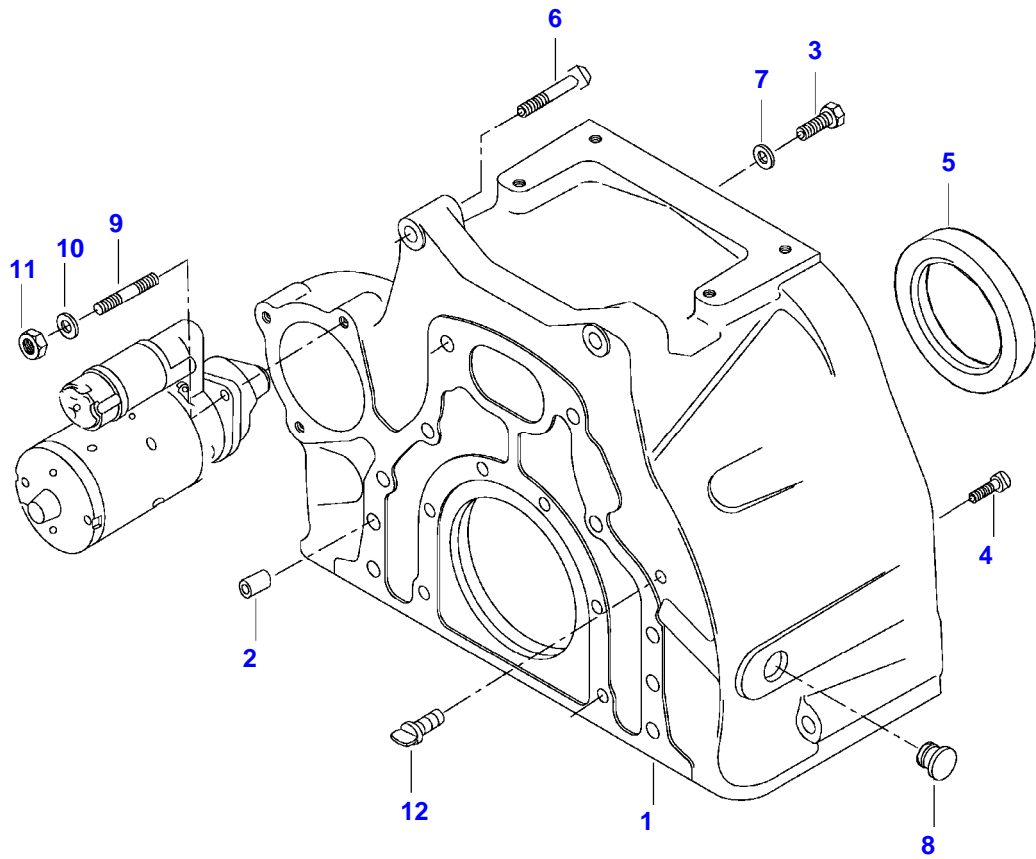

Item	Part Number	Qty	Description Comments
37	V528801362	4	HEX CAP SCREW M8 X 16
38	V836346012	1	ENGINE MOUNT LEFT
39	V581705850	4	HEX SOCKET SCREW M14 X 40
40	V581705890	2	HEX SOCKET SCREW M14 X 60
41	V528801400	2	HEX CAP SCREW M8 X 25
42	V836866761	1	SUPPORT -N12649 (M)
43	V528803010	2	HEX CAP SCREW M14 X 60
	V836346013	1	ENGINE MOUNT RIGHT
46	V836866872	1	SUPPORT
47	V836083428	1	CABLE TIE -N12649 (M)
48	V836866392	1	SPEED SENSOR N12650-(M)
49	V614601524	1	O-RING N12650-(M)
	V836840237	1	ENGINE GASKET KIT S1
	V836840238	1	ENGINE GASKET KIT S1+S2

T140E TRACTOR (T SERIES)
SPIMG-005-21-04