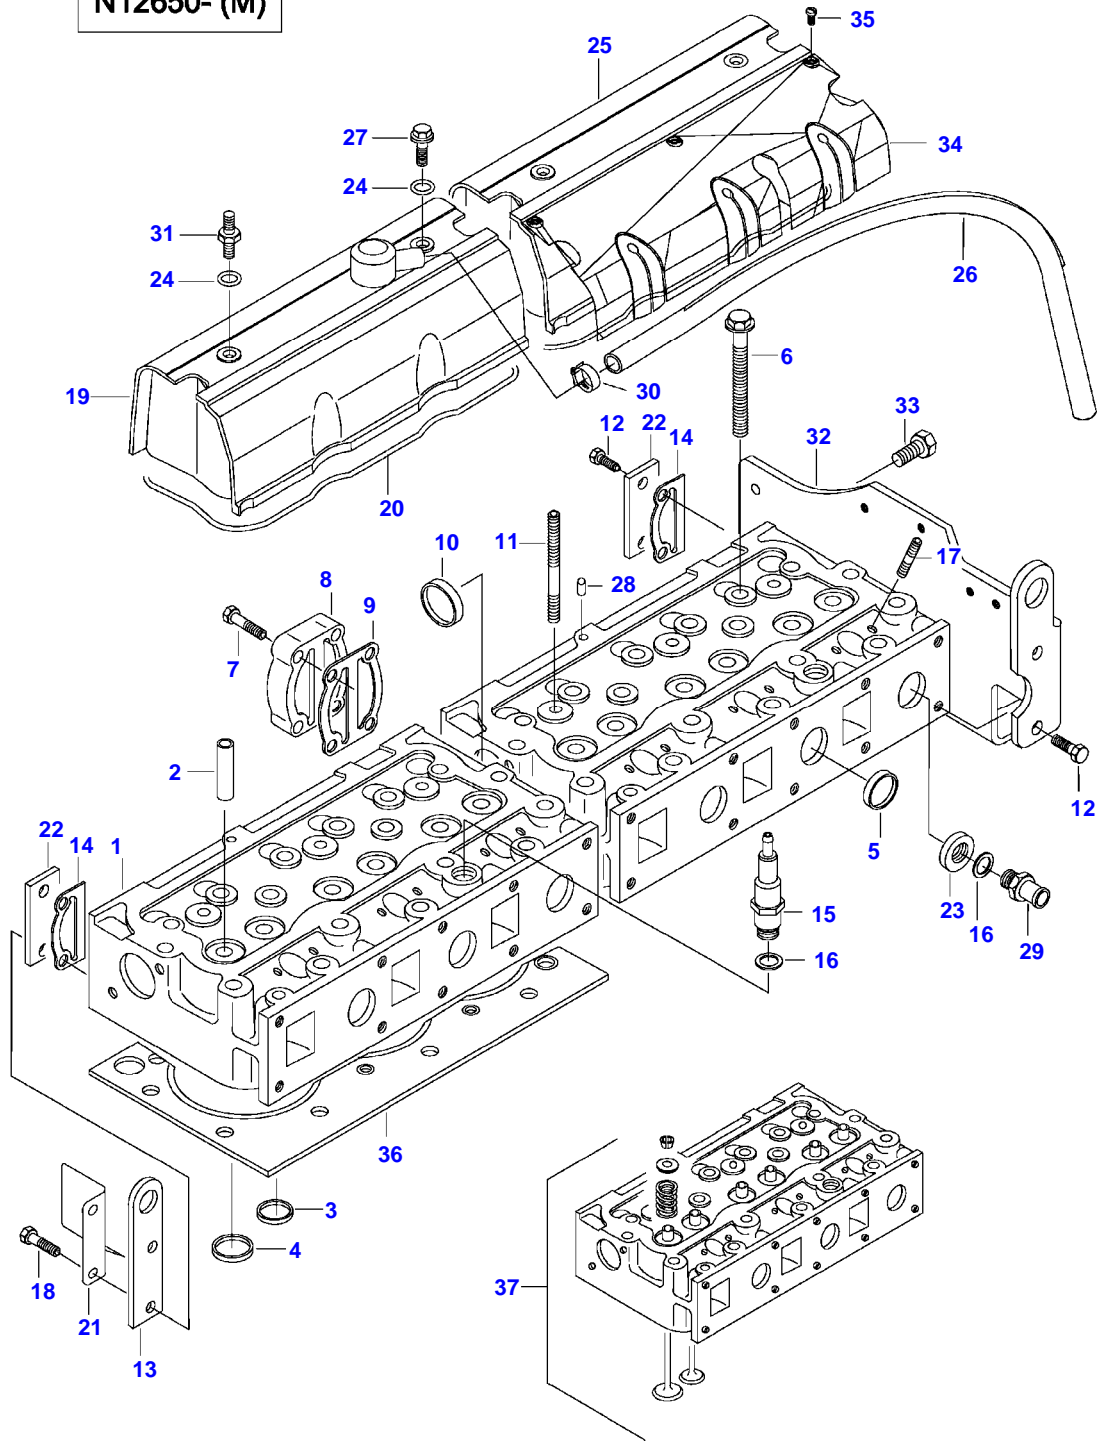

Item	Part Number	Qty	Description Comments
			-N12649 (M)
1	NS	2	NON-SERVICEABLE PART CYLINDER HEAD
2	V836673175	12	VALVE GUIDE
3	V836647600	6	VALVE SEAT
5	V836647942	10	EXHAUST CUP PLUG
6	V836859104	34	HEXAGON FLANGE BOLT
7	V528801830	4	HEX CAP SCREW M10 X 40
8	V836855348	1	CONNECTION FLANGE
9	V836867390	1	GASKET S1
10	V640016045	1	CUP PLUG
11	V546801900	4	STUD BOLT M10 X 75
12	V528801800	4	HEX CAP SCREW M10 X 25
13	V836855349	2	LIFT EYE
14	V836867391	2	GASKET S1
15	V836659058	1	CONNECTOR
16	V615881822	2	SEALING WASHER S1
17	V546901435	12	STUD BOLT
18	V528801820	2	HEX CAP SCREW M10 X 35
19	V836846448	1	VALVE ROCKER COVER
20	V836646360	2	VALVE ROCKER COVER GASKET S1
21	V836666199	1	HEAT SHIELD
22	V836855350	2	BLOCK OFF PLATE
23	V836119855	4	WASHER
24	V836012841	4	RUBBER BUSHING S1
25	V836646359	1	VALVE ROCKER COVER
26	V836647814	1	RUBBER HOSE
27	V528801780	2	HEX CAP SCREW M10 X 20
28	V595959140	2	PIN
29	V836119837	1	HOSE COUPLER
30	V835329746	1	CABLE TIE
31	V836659103	1	SPRING
32	V836864223	2	LOCK RING
33	V836659175	2	STUD BOLT
34	V836866843	1	HEAT SHIELD
35	V510601002	2	NUT M10
36	V500151050	2	WASHER
37	V836666302	2	CYLINDER HEAD GASKET S1
38	V836873284	1	CYLINDER HEAD FRONT
	V836873285	1	CYLINDER HEAD REAR

T140E TRACTOR (T SERIES)
SPIMG-005-21-06A

N12650- (M)