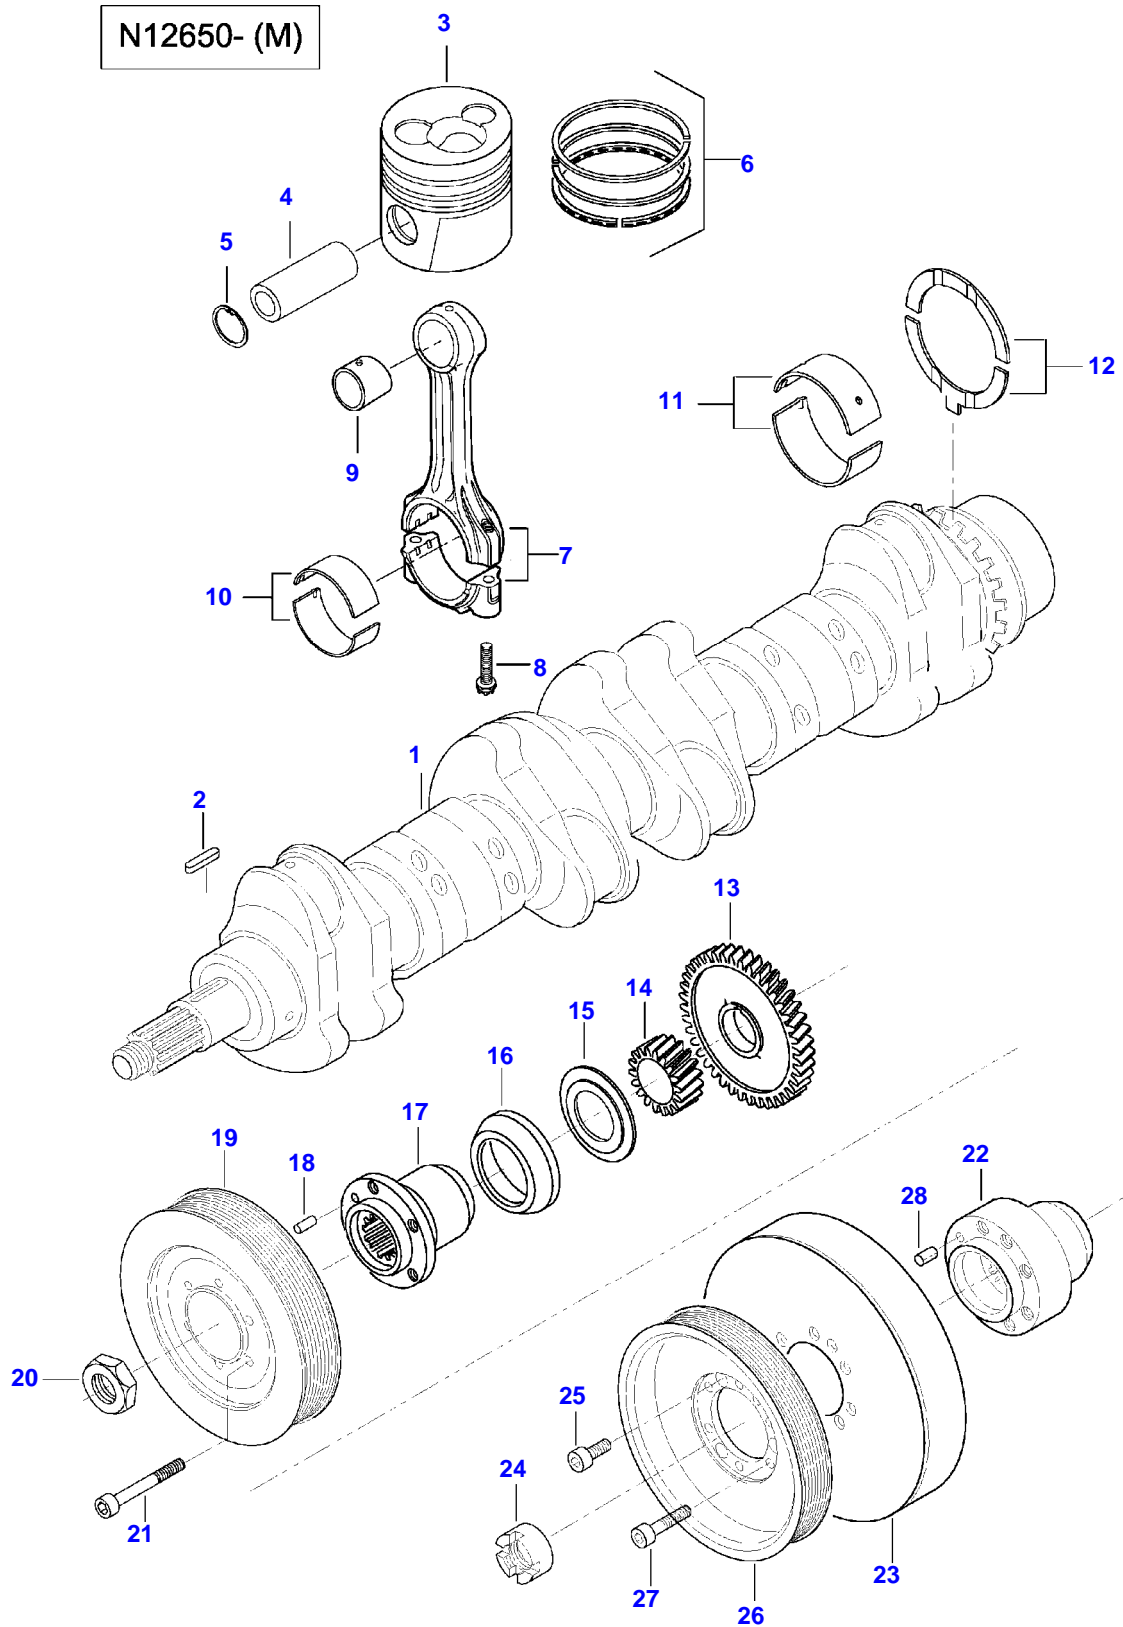

Item	Part Number	Qty	Description Comments	Technical Specification
	V836840928	1	CONNECTING ROD KIT REF. 7, 8, 9	
13	V836119550	1	GEAR,CRANKSHAFT	
14	V836122840	1	GEAR,CRANKSHAFT	
15	V836129781	1	RING	
16	V836136271	1	SHIELD	
17	V836846463	1	CRANKSHAFT HUB	
18	V595954600	1	PIN	
19	V836864290	1	CRANKSHAFT V-BELT PULLEY	
20	V836647310	1	CRANKSHAFT NUT	
21	V581804680	6	HEX SOCKET SCREW M8 X 55	
25	V581804620	3	HEX SOCKET SCREW M8 X 25	
27	V581804640	6	HEX SOCKET SCREW M8 X 35	

T140E TRACTOR (T SERIES)
SPIMG-005-21-12A