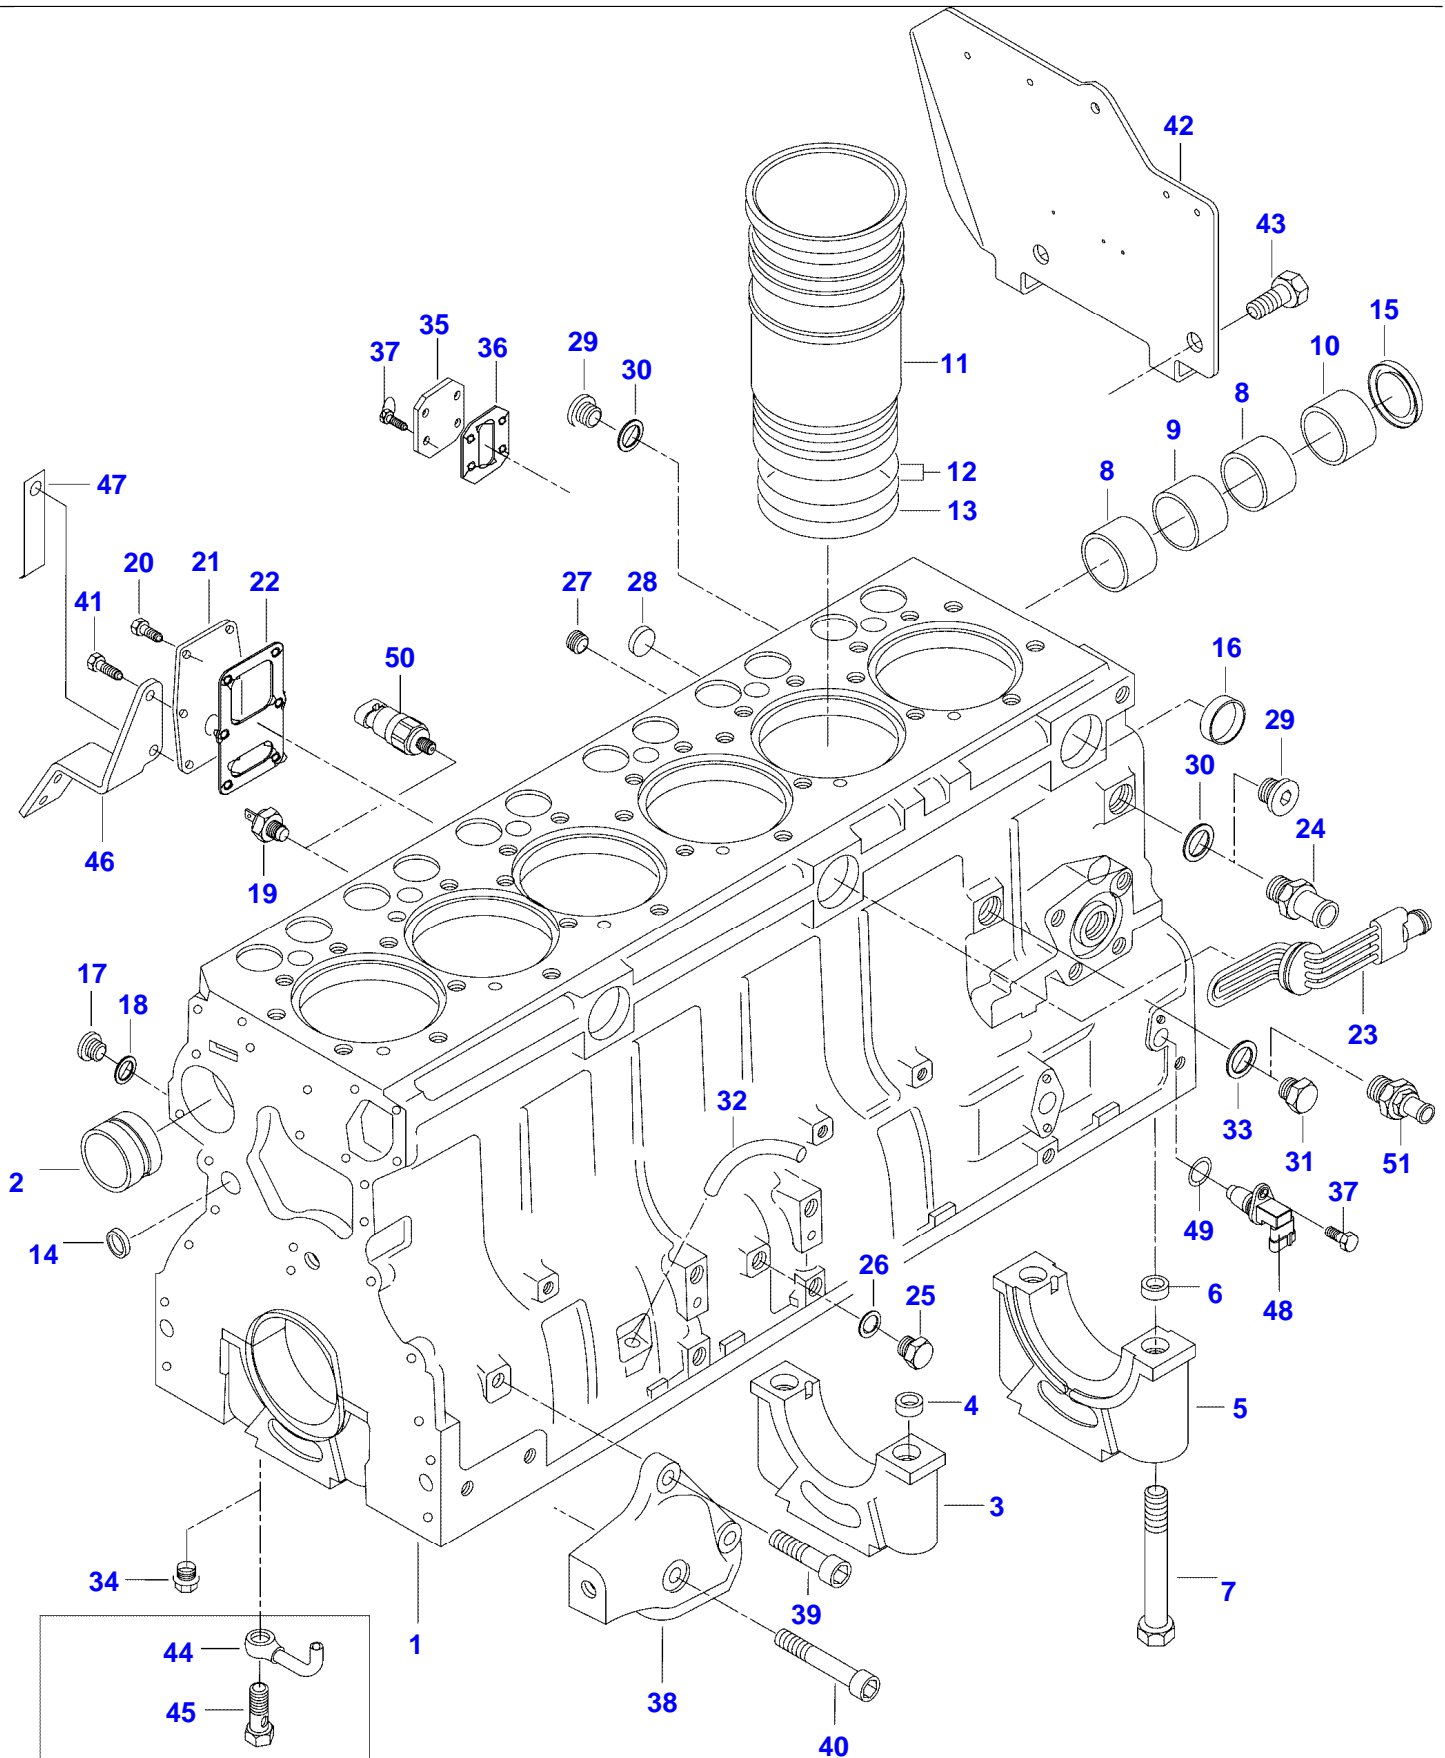

T140E TRACTOR (T SERIES)
SPIMG-005-21-02

T160-T190