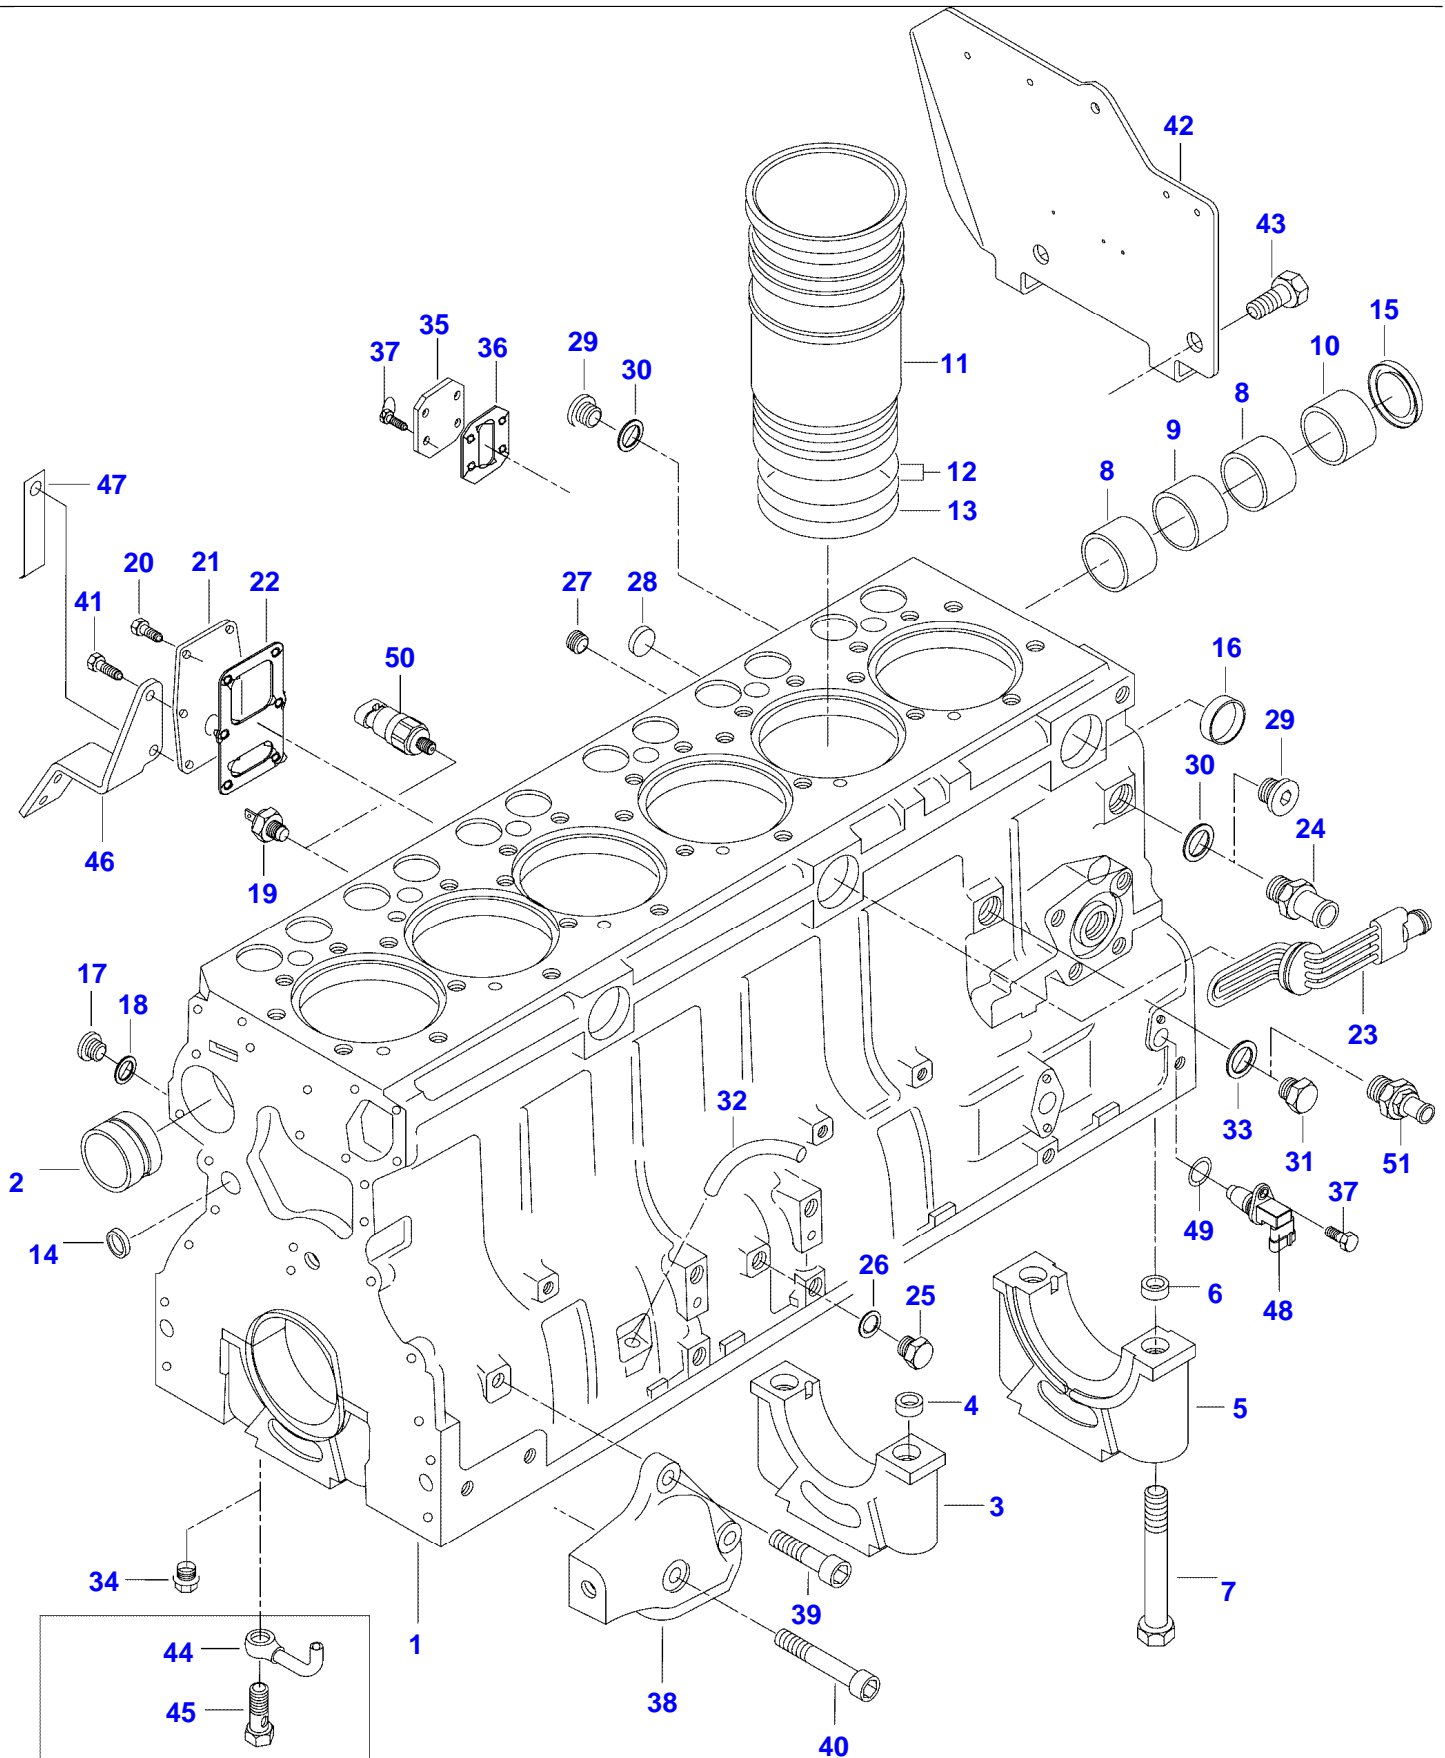

T130 TRACTOR (T SERIES)
SPIMG-005-21-02

T160-T190