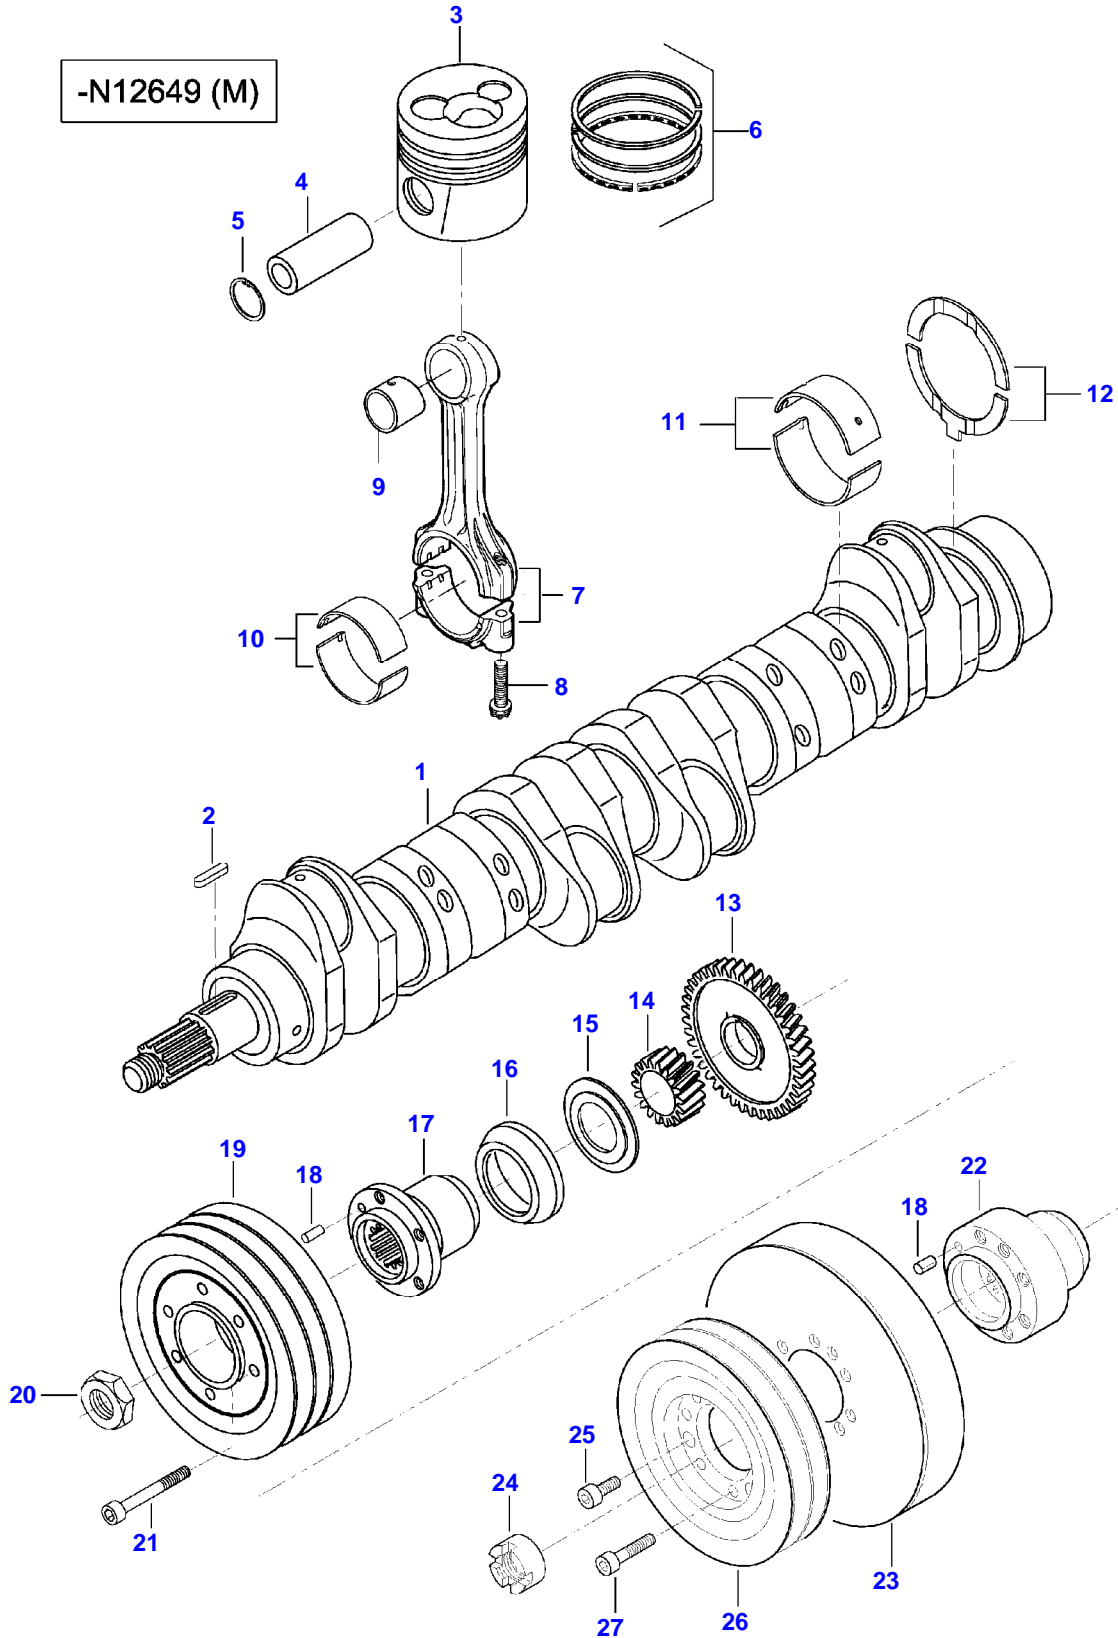

Item	Part Number	Qty	Description Comments
	V836667043	2	ROCKER SHAFT ASM ASSEMBLY
1	V836666608	12	ROCKER ARM . -S12222 (M)
	V836667042	12	ROCKER ARM . S12223- (M)
2	V512861000	12	NUT
3	V836655866	12	ADJUSTING SCREW .. -S12222 (M)
	V837069023	12	VALVE ROCKER ADJUSTMENT SCREW .. S12223- (M)
4	V836655899	4	PLUG . -S12222 (M)
	V837069020	4	PLUG . S12223- (M)
5	V836666609	6	BRACKET
6	V836655884	4	SPRING
7	V836655870	2	SHAFT .
8	V836655406	4	SLEEVE NUT
9	V529801910	2	HEX CAP SCREW M10 X 80
10	V836655867	12	PUSHROD
11	V836014264	12	TAPPET
12	V836866054	1	CAMSHAFT
13	V603305760	1	WOODRUFF KEY
14	V836646389	1	GEAR,CAMSHAFT
15	V836646382	24	COTTER
16	V836646381	12	WASHER
17	V836646380	12	SPRING
18	V836646357	6	EXHAUST VALVE
19	V836646356	6	INTAKE VALVE

T130 TRACTOR (T SERIES)
SPIMG-005-21-10