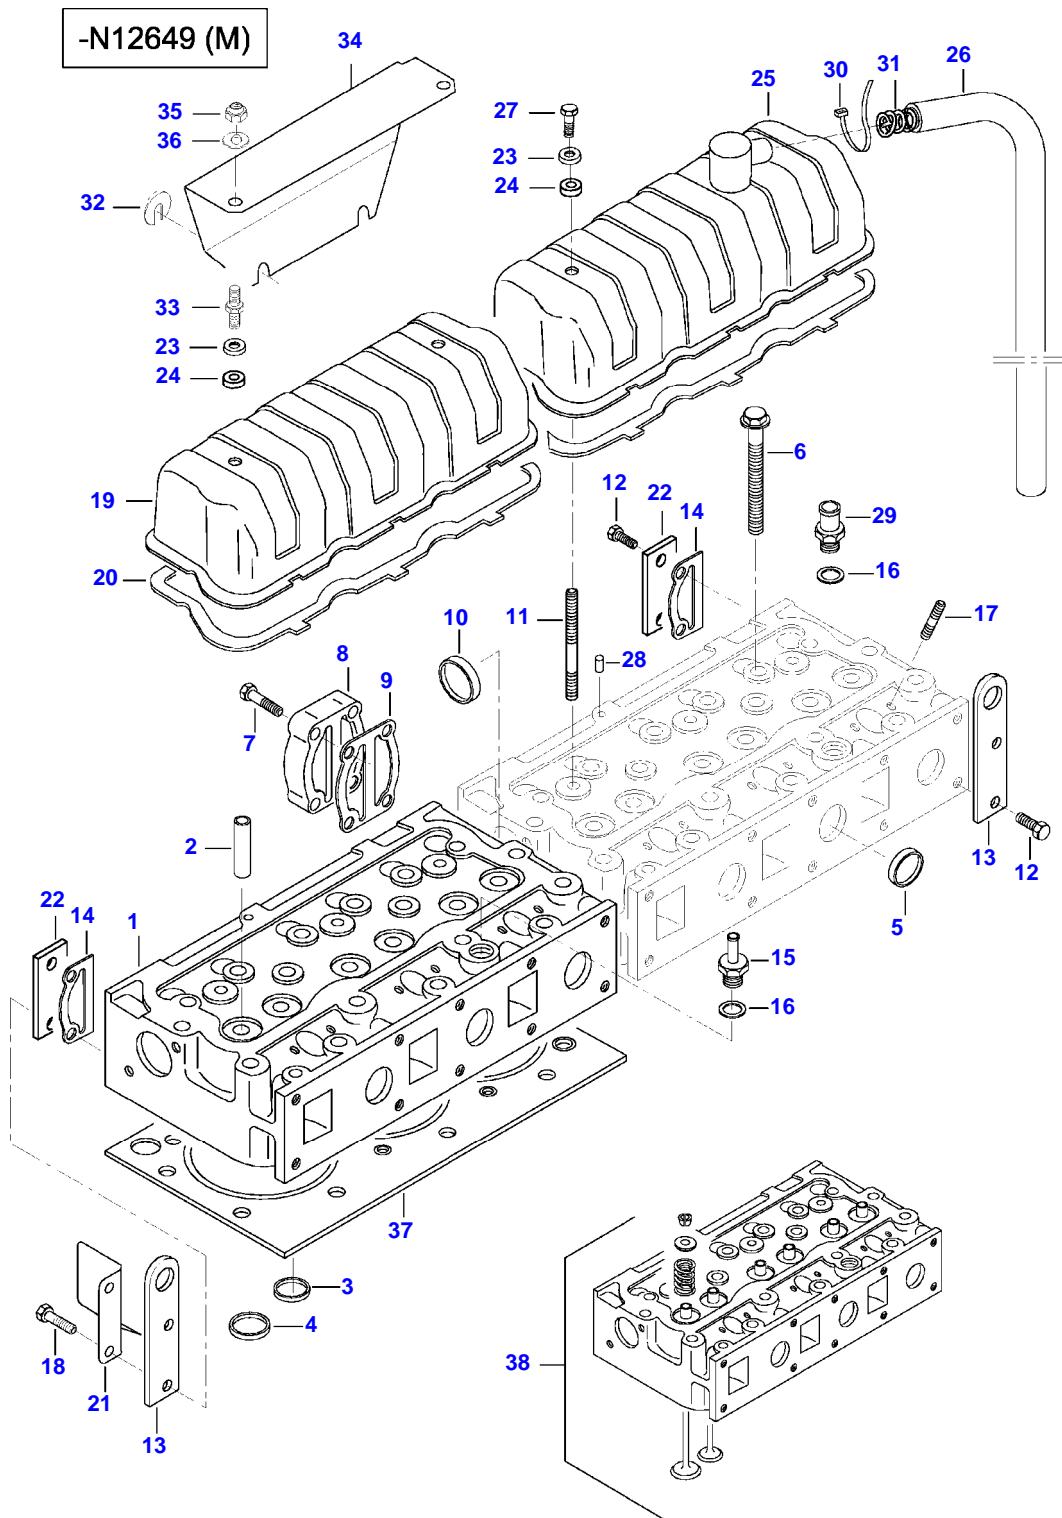

Item	Part Number	Qty	Description Comments
1	V836666482	1	FLYWHEEL HOUSING
2	V598359850	2	PIN
3	V528702220	8	HEX CAP SCREW M12 X 35
4	V581705030	6	HEX SOCKET SCREW M10 X 30
5	V614500002	1	CRANKSHAFT SEAL S2
6	V581705490	2	HEX SOCKET SCREW M12 X 60
7	V500951200	8	SPRING WASHER
8	V836007572	1	RUBBER PLUG
9	V546801800	3	STUD BOLT M10 X 25
10	V500951000	3	SPRING WASHER
11	V504601000	3	NUT M10
12	V836859311	1	PLUG
13	V836659990	1	FLYWHEEL
14	V835328783	1	STARTER RING
15	V836659527	1	GUIDE SLEEVE WITHOUT CR-ENGINE
16	V529702250	8	HEX CAP SCREW 150 NM

T130 TRACTOR (T SERIES)
SPIMG-005-21-06