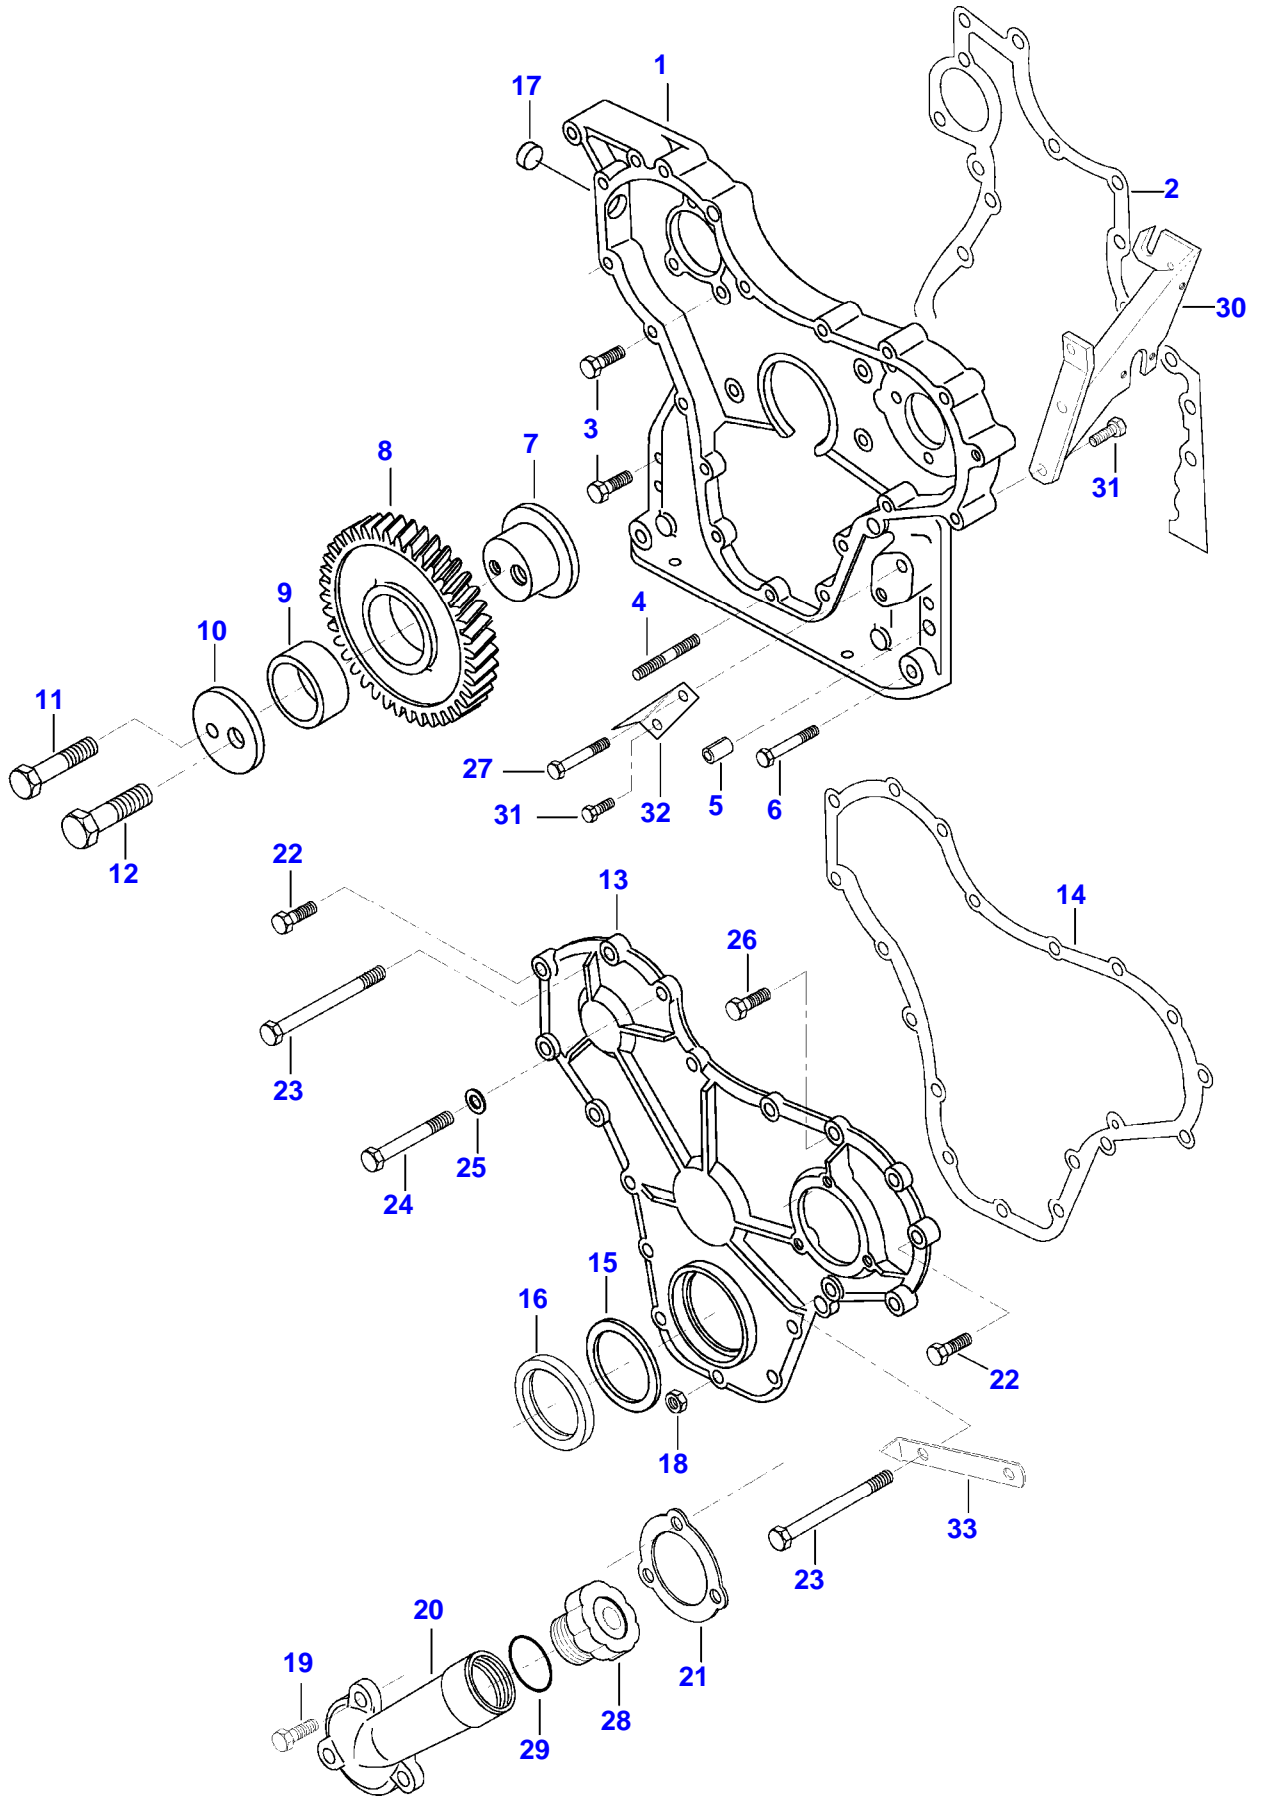

Item	Part Number	Qty	Description Comments	Technical Specification
14	V836122840	1	GEAR,CRANKSHAFT	
15	V836129781	1	RING	
16	V836136271	1	SHIELD -P10815	
17	V836846463	1	CRANKSHAFT HUB	
18	V595953360	1	PIN	
19	V836866625	1	PULLEY	
20	V836647310	1	CRANKSHAFT NUT	
21	V581804670	6	HEX SOCKET SCREW M8 X 50	

T130 TRACTOR (T SERIES)
SPIMG-005-21-14