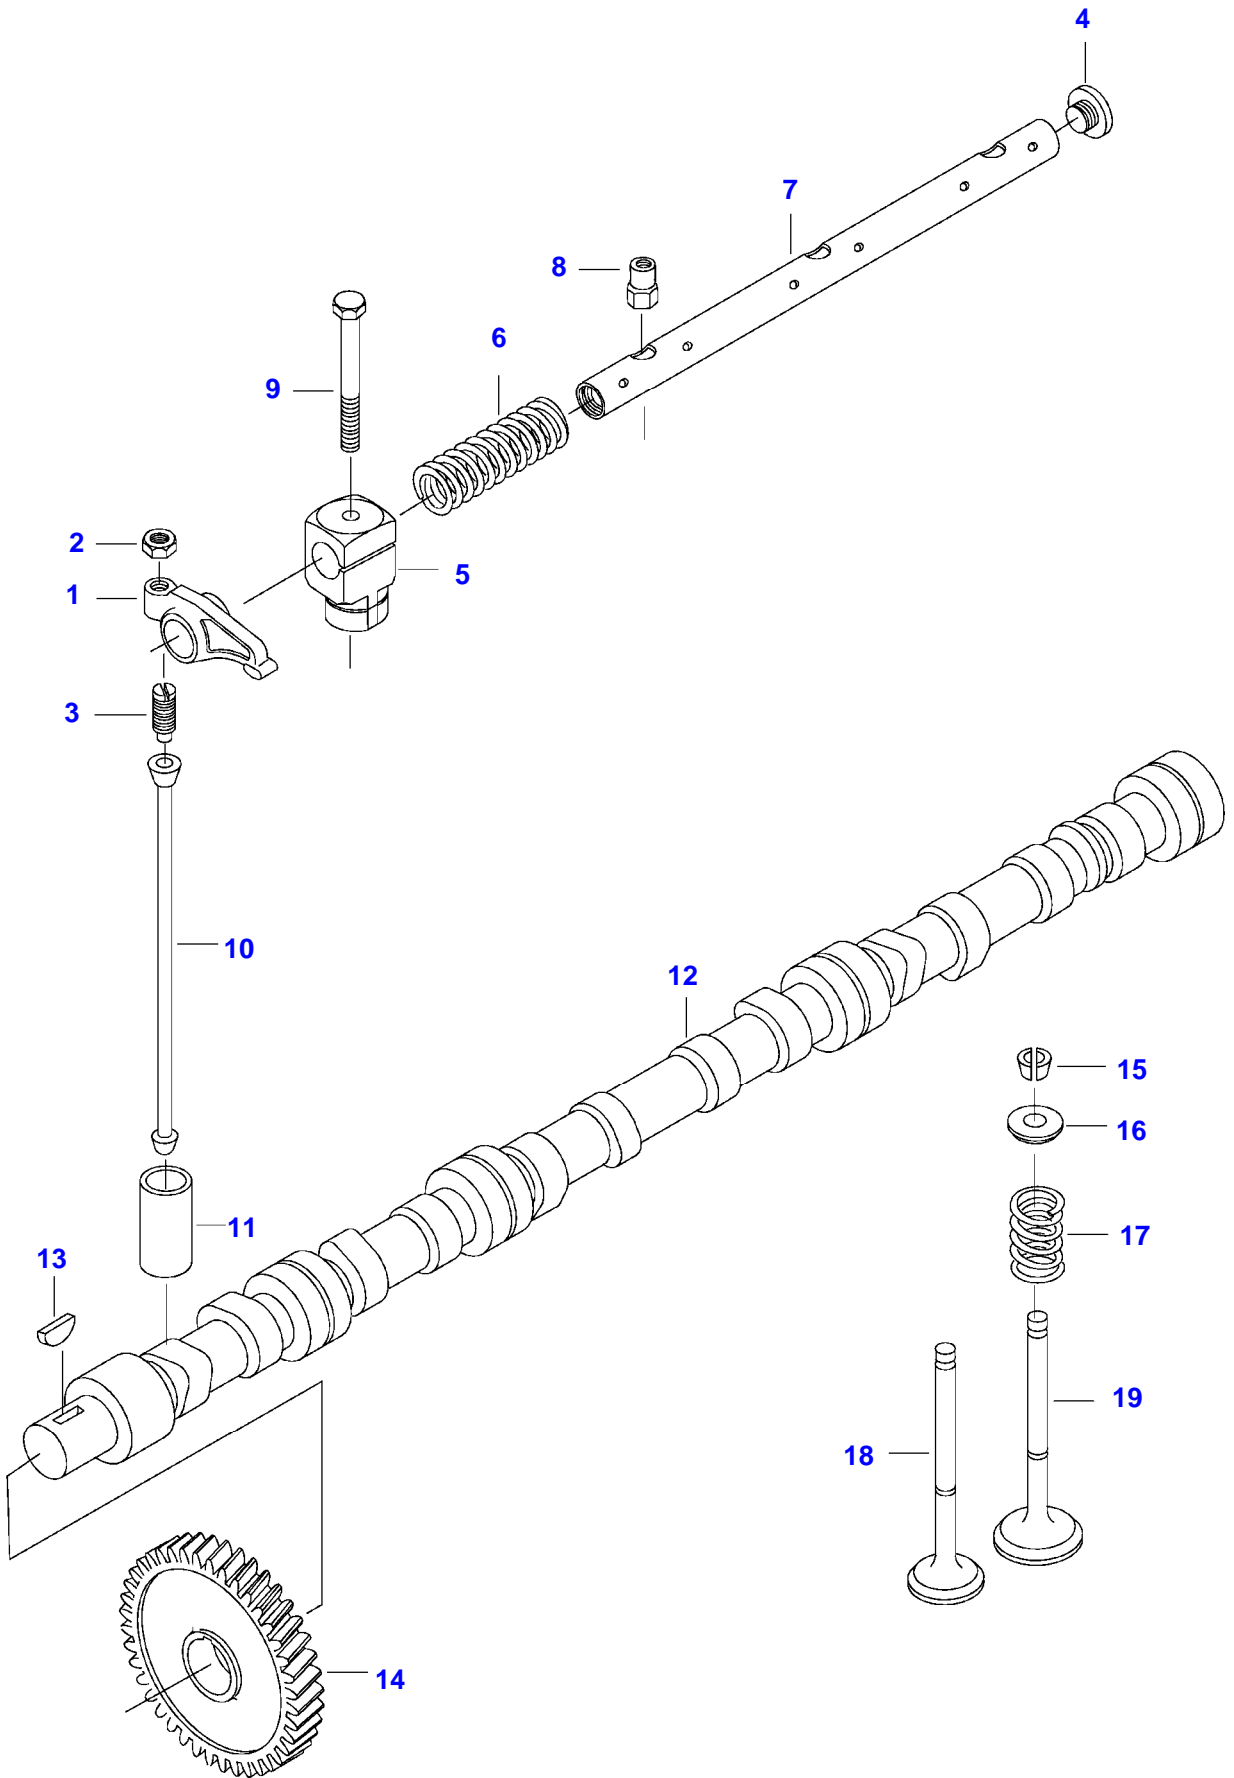

Item	Part Number	Qty	Description Comments
N12650- (M)			
1	NS	2	NON-SERVICEABLE PART CYLINDER HEAD
2	V836673175	12	VALVE GUIDE
3	V836647600	6	VALVE SEAT
5	V836647942	10	EXHAUST CUP PLUG
6	V836859104	34	HEXAGON FLANGE BOLT
7	V528801830	4	HEX CAP SCREW M10 X 40
8	V836855348	1	CONNECTION FLANGE
9	V836867390	1	GASKET S1
10	V640016045	1	CUP PLUG
11	V546801900	4	STUD BOLT M10 X 75
12	V528801800	4	HEX CAP SCREW M10 X 25
13	V836855349	2	LIFT EYE
14	V836867391	2	GASKET S1
15	V836666989	1	HOSE COUPLER
16	V615881822	2	SEALING WASHER S1
17	V546901435	12	STUD BOLT
18	V528801820	2	HEX CAP SCREW M10 X 35
19	V836667206	1	VALVE COVER
20	V836667243	2	VALVE ROCKER COVER GASKET S1
21	V836666199	1	HEAT SHIELD
22	V836855350	2	BLOCK OFF PLATE
23	V836667103	1	UNION
24	V614901030	4	O-RING S1
26	V836755007	1	RUBBER HOSE
27	V540801780	3	HEXAGON FLANGE BOLT M10 X 20
28	V595959140	2	PIN
29	V836119837	1	HOSE COUPLER
30	V602088532	1	HOSE CLIP
31	V836667033	1	STUD BOLT
32	V836767031	1	SUPPORT
33	V528803010	1	HEX CAP SCREW M16 X 30
35	V572503362	6	SCREW M5 X 10
36	V836666302	2	CYLINDER HEAD GASKET S1
37	V836873284	1	CYLINDER HEAD FRONT
	V836873285	1	CYLINDER HEAD REAR

T130 TRACTOR (T SERIES)
SPIMG-005-21-08