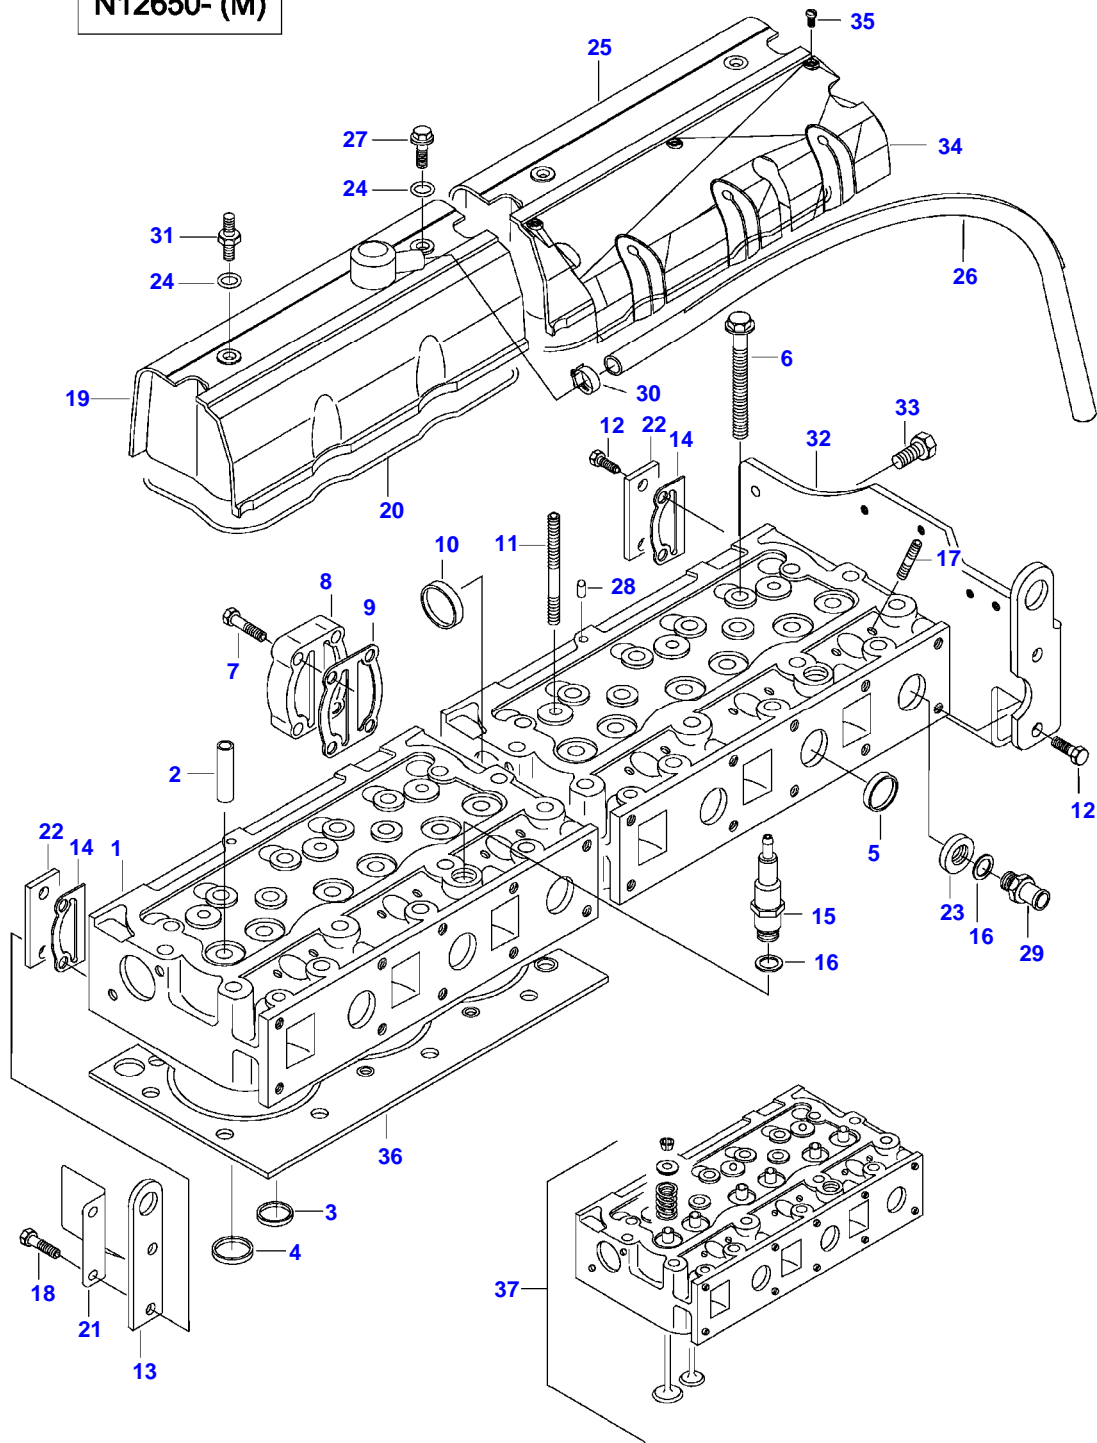

Item	Part Number	Qty	Description Comments
-N12649 (M)			
1	NS	2	NON-SERVICEABLE PART CYLINDER HEAD
2	V836673175	12	VALVE GUIDE
3	V836647600	6	VALVE SEAT
5	V836647942	10	EXHAUST CUP PLUG
6	V836859104	34	HEXAGON FLANGE BOLT
7	V528801830	4	HEX CAP SCREW M10 X 40
8	V836855348	1	CONNECTION FLANGE
9	V836867390	1	GASKET S1
10	V640016045	1	CUP PLUG
11	V546801900	4	STUD BOLT M10 X 75
12	V528801800	4	HEX CAP SCREW M10 X 25
13	V836855349	2	LIFT EYE
14	V836867391	2	GASKET S1
15	V836659058	1	CONNECTOR
16	V615881822	2	SEALING WASHER S1
17	V546901435	12	STUD BOLT
18	V528801820	2	HEX CAP SCREW M10 X 35
19	V836846448	1	VALVE ROCKER COVER
20	V836646360	2	VALVE ROCKER COVER GASKET S1
21	V836666199	1	HEAT SHIELD
22	V836855350	2	BLOCK OFF PLATE
23	V836119855	4	WASHER
24	V836012841	4	RUBBER BUSHING S1
25	V836646359	1	VALVE ROCKER COVER
26	V836647814	1	RUBBER HOSE
27	V528801780	2	HEX CAP SCREW M10 X 20
28	V595959140	2	PIN
29	V836119837	1	HOSE COUPLER
30	V835329746	1	CABLE TIE
31	V836659103	1	SPRING
32	V836864223	2	LOCK RING
33	V836659175	2	STUD BOLT
34	V836866843	1	HEAT SHIELD
35	V510601002	2	NUT M10
36	V500151050	2	WASHER
37	V836666302	2	CYLINDER HEAD GASKET S1
38	V836873284	1	CYLINDER HEAD FRONT
	V836873285	1	CYLINDER HEAD REAR

T130 TRACTOR (T SERIES)
SPIMG-005-21-06A

N12650- (M)