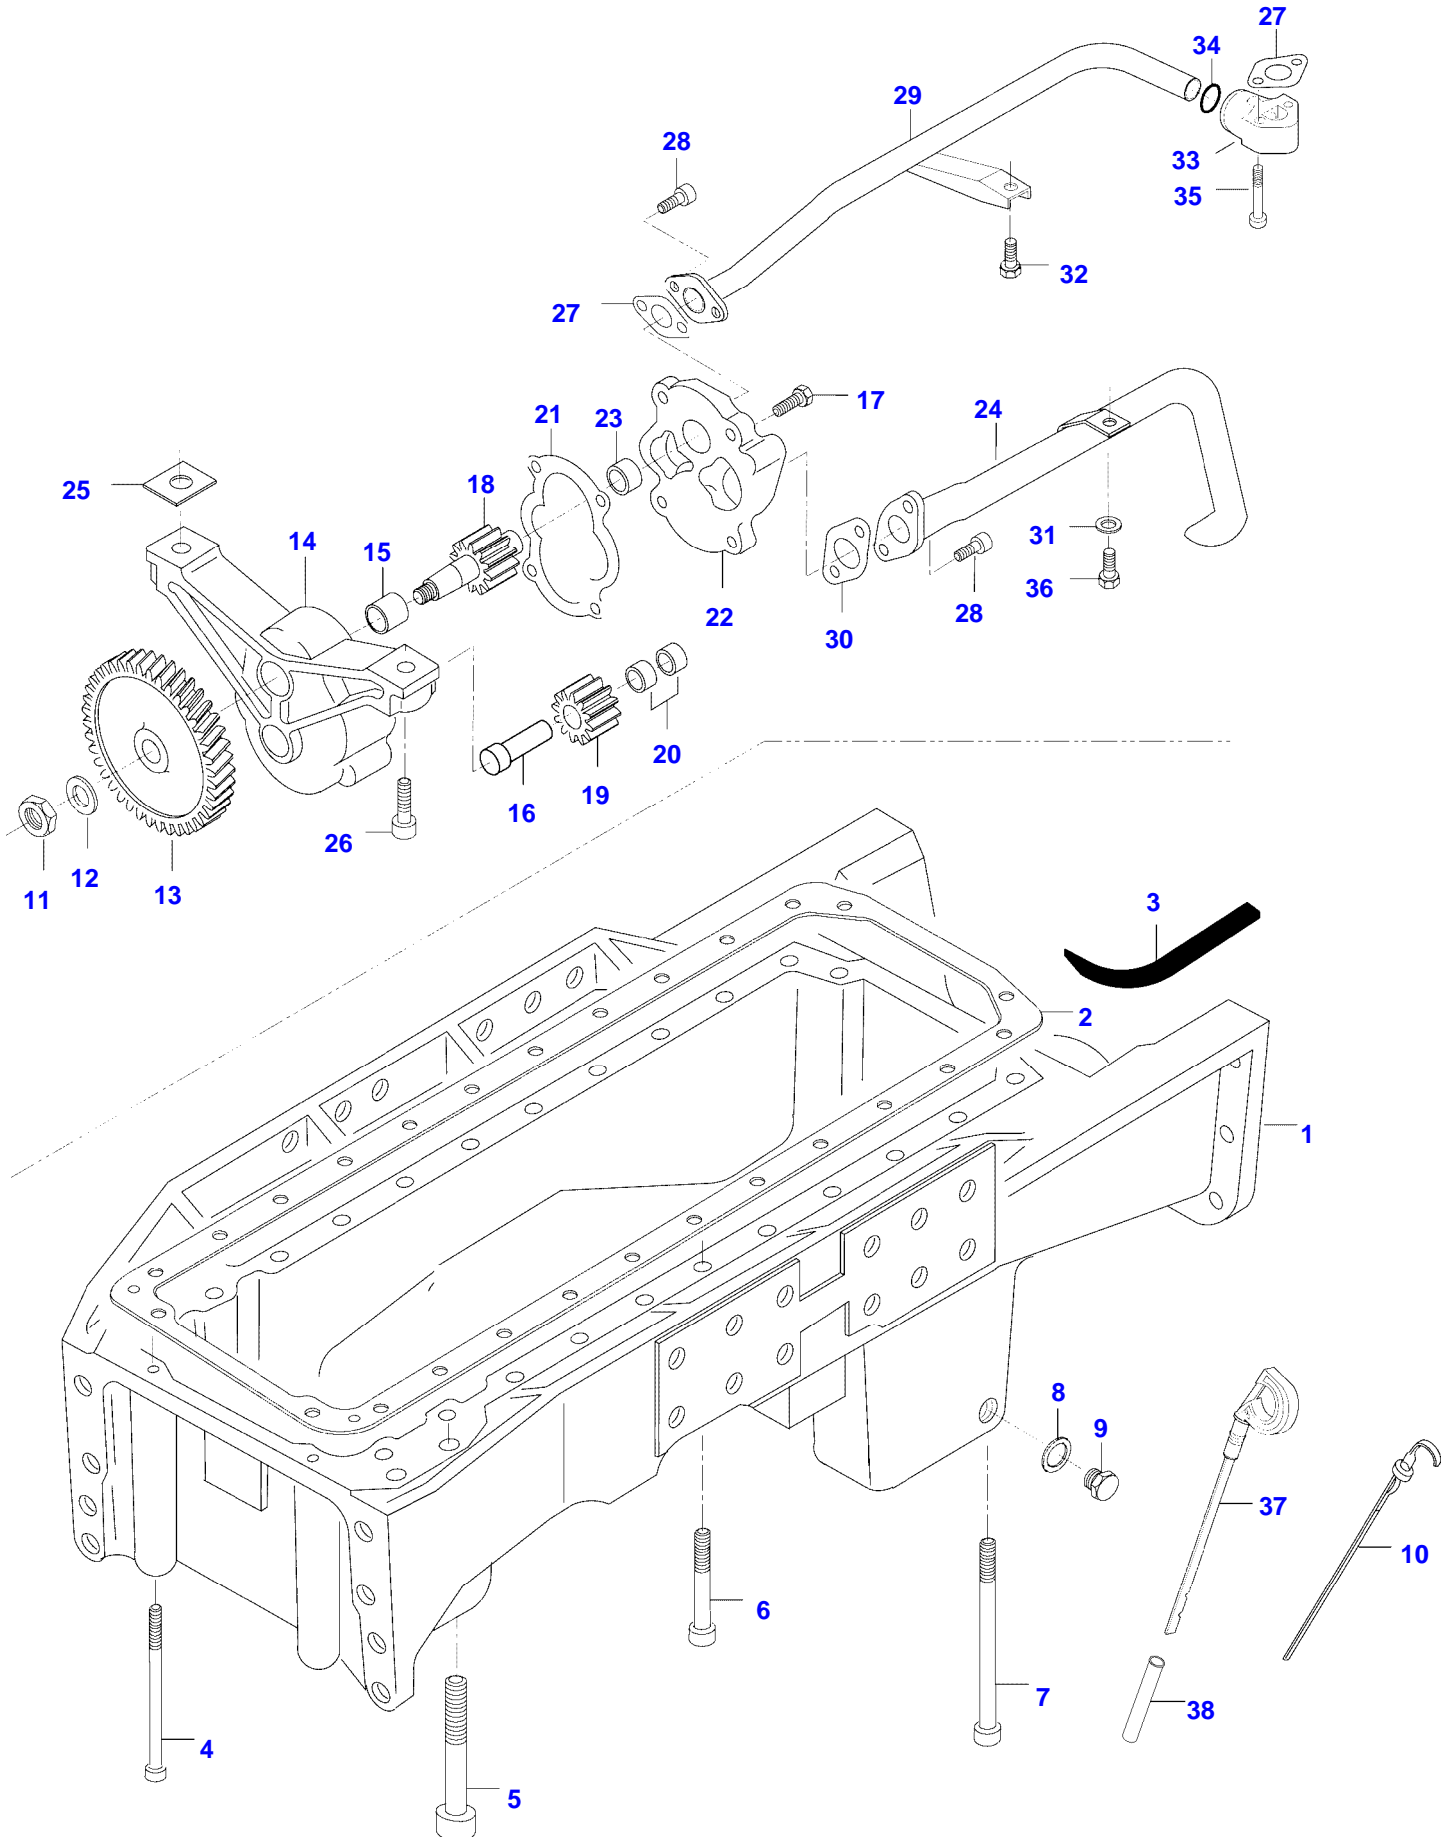

T130 TRACTOR (T SERIES)
SPIMG-013-21-16