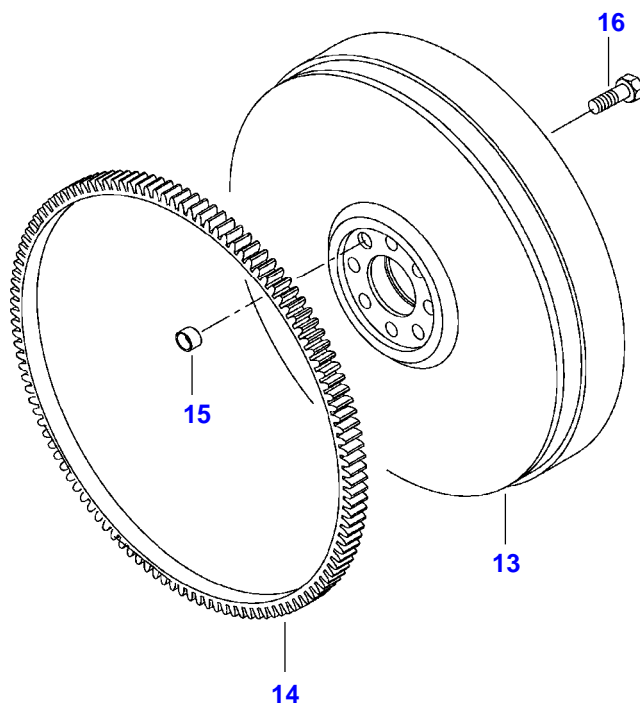

Item	Part Number	Qty	Description Comments
38	V836346012	1	ENGINE MOUNT LEFT
	V836346013	1	ENGINE MOUNT RIGHT
39	V581705850	4	HEX SOCKET SCREW M14 X 40
40	V581705890	2	HEX SOCKET SCREW M14 X 60
41	V528801400	2	HEX CAP SCREW M8 X 25
42	V836866761	1	SUPPORT -N12649 (M)
43	V528803010	2	HEX CAP SCREW M14 X 60
46	V836866872	1	SUPPORT
47	V836083428	1	CABLE TIE -N12649 (M)
48	V836866392	1	SPEED SENSOR N12650-(M)
49	V614601524	1	O-RING N12650-(M)
	V836840237	1	ENGINE GASKET KIT S1
	V836840238	1	ENGINE GASKET KIT S1+S2

T130 TRACTOR (T SERIES)
SPIMG-005-21-04