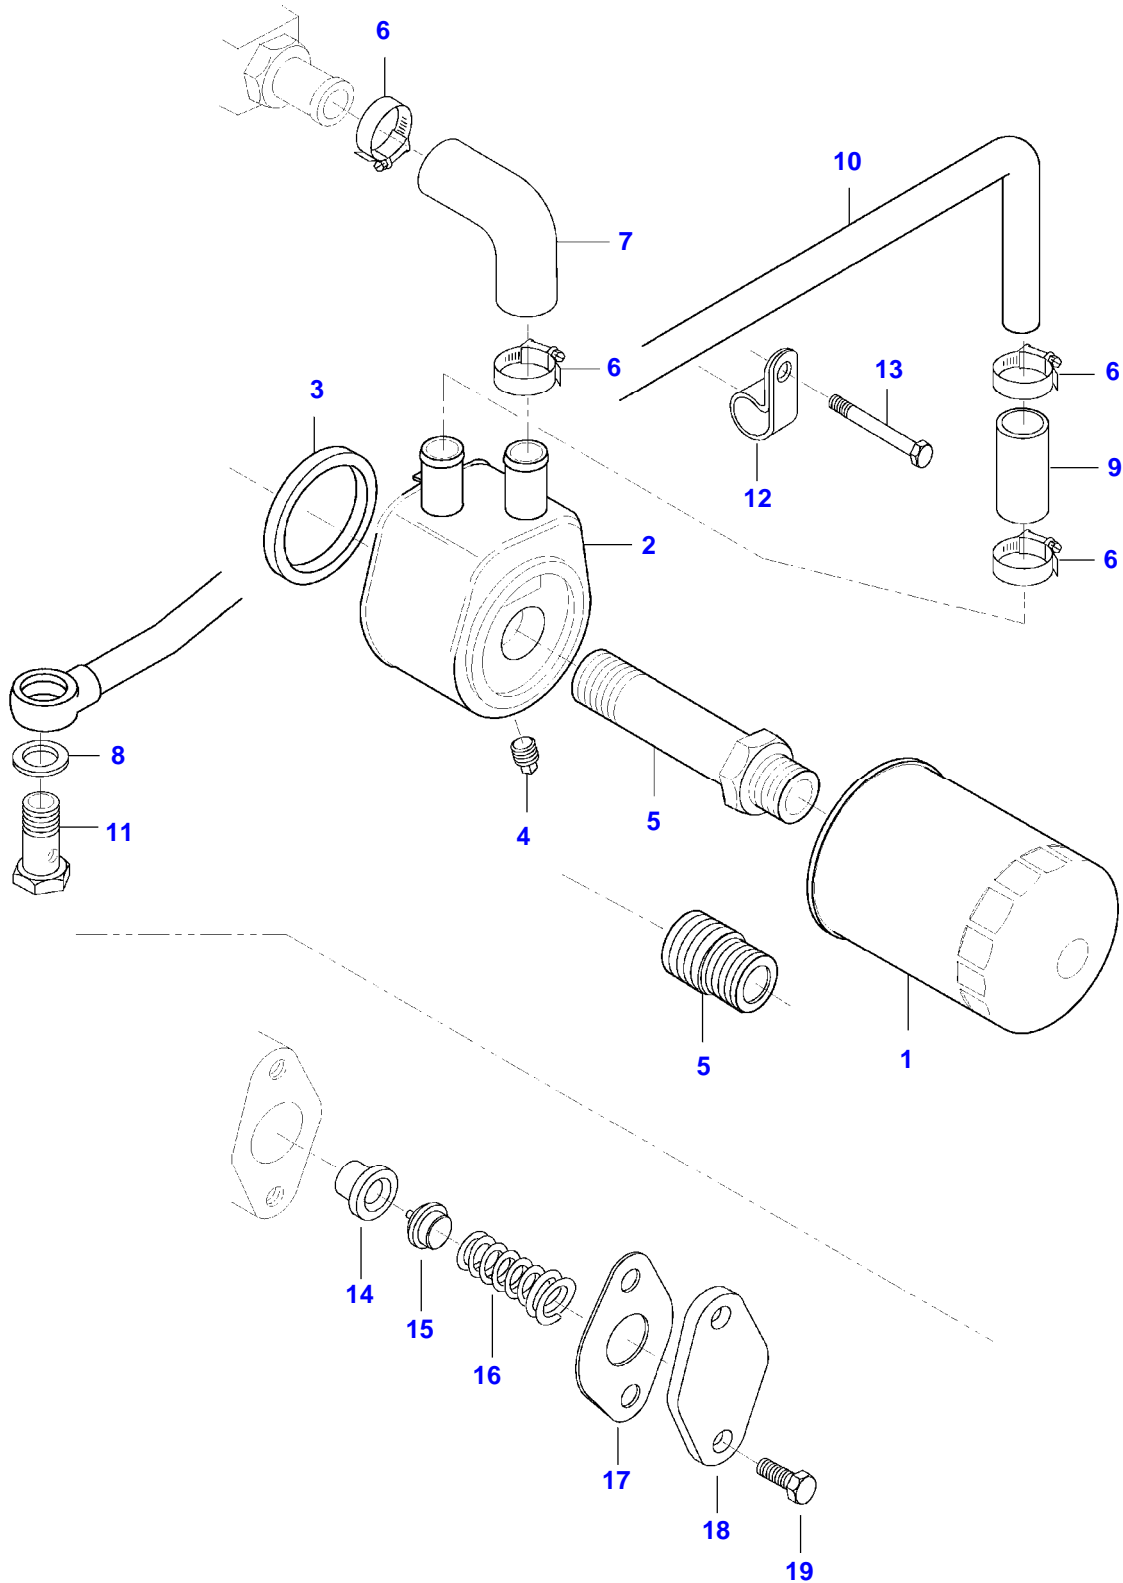

Item	Part Number	Qty	Description Comments	Technical Specification
1	V836647865	1	TIMING GEAR CASE -N12649 (M)	
	V836666400	1	TIMING GEAR CASE N12650-S9538(M)	
	V836667947	1	TIMING GEAR CASE S9539- (M)	
2	V836647419	1	GASKET S2 -S9538 (M)	
	VUK0182	1	GASKET SEALPASTE S9539- (M)	250ML
3	V528801400	9	HEX CAP SCREW M8 X 25	
4	V546801380	5	STUD BOLT M8 X 20	
5	V598359850	4	PIN	
6	V529801440	2	HEX CAP SCREW M8 X 45	
7	V836129709	1	SHAFT	
8	V836129863	1	IDLER GEAR	
9	V836129844	1	BEARING BUSH	
10	V836129845	1	FLANGE	
11	V528801860	1	HEX CAP SCREW M10 X 55	
12	V529902680	1	HEX CAP SCREW M14 X 65	
13	V836647572	1	GEAR HOUSING FRONT COVER	
14	V836129942	1	GASKET S2 -S9538 (M)	
	VUK0182	1	GASKET SEALPASTE S9539- (M)	250ML
15	V836129782	1	COVER	
16	V614105880	1	OIL SEAL S2	
17	V640016016	1	CUP PLUG	
18	V504800800	5	NUT M8	
19	V528801380	3	HEX CAP SCREW M8 X 20	
20	V836746921	1	PIPE	
21	V836129946	1	GASKET S2	
22	V528801420	3	HEX CAP SCREW M8 X 35	
23	V529801500	2	HEX CAP SCREW M8 X 75	
24	V529801470	3	HEX CAP SCREW M8 X 60	
25	V836120989	1	WASHER	
26	V528801400	2	HEX CAP SCREW M8 X 25	
27	V529801450	1	HEX CAP SCREW M8 X 50	
28	V836338733	1	OIL FILLER CAP	
29	V614604740	1	O-RING	
30	V836664528	1	THROTTLE SENSOR BRACKET	
31	V528801362	3	HEX CAP SCREW M8 X 16	
32	V836847536	1	TIMING MARK INDICATOR -N12649 (M)	
	V836652318	1	TIMING MARK INDICATOR N12650- (M)	

T130 TRACTOR (T SERIES)
SPIMG-005-21-16