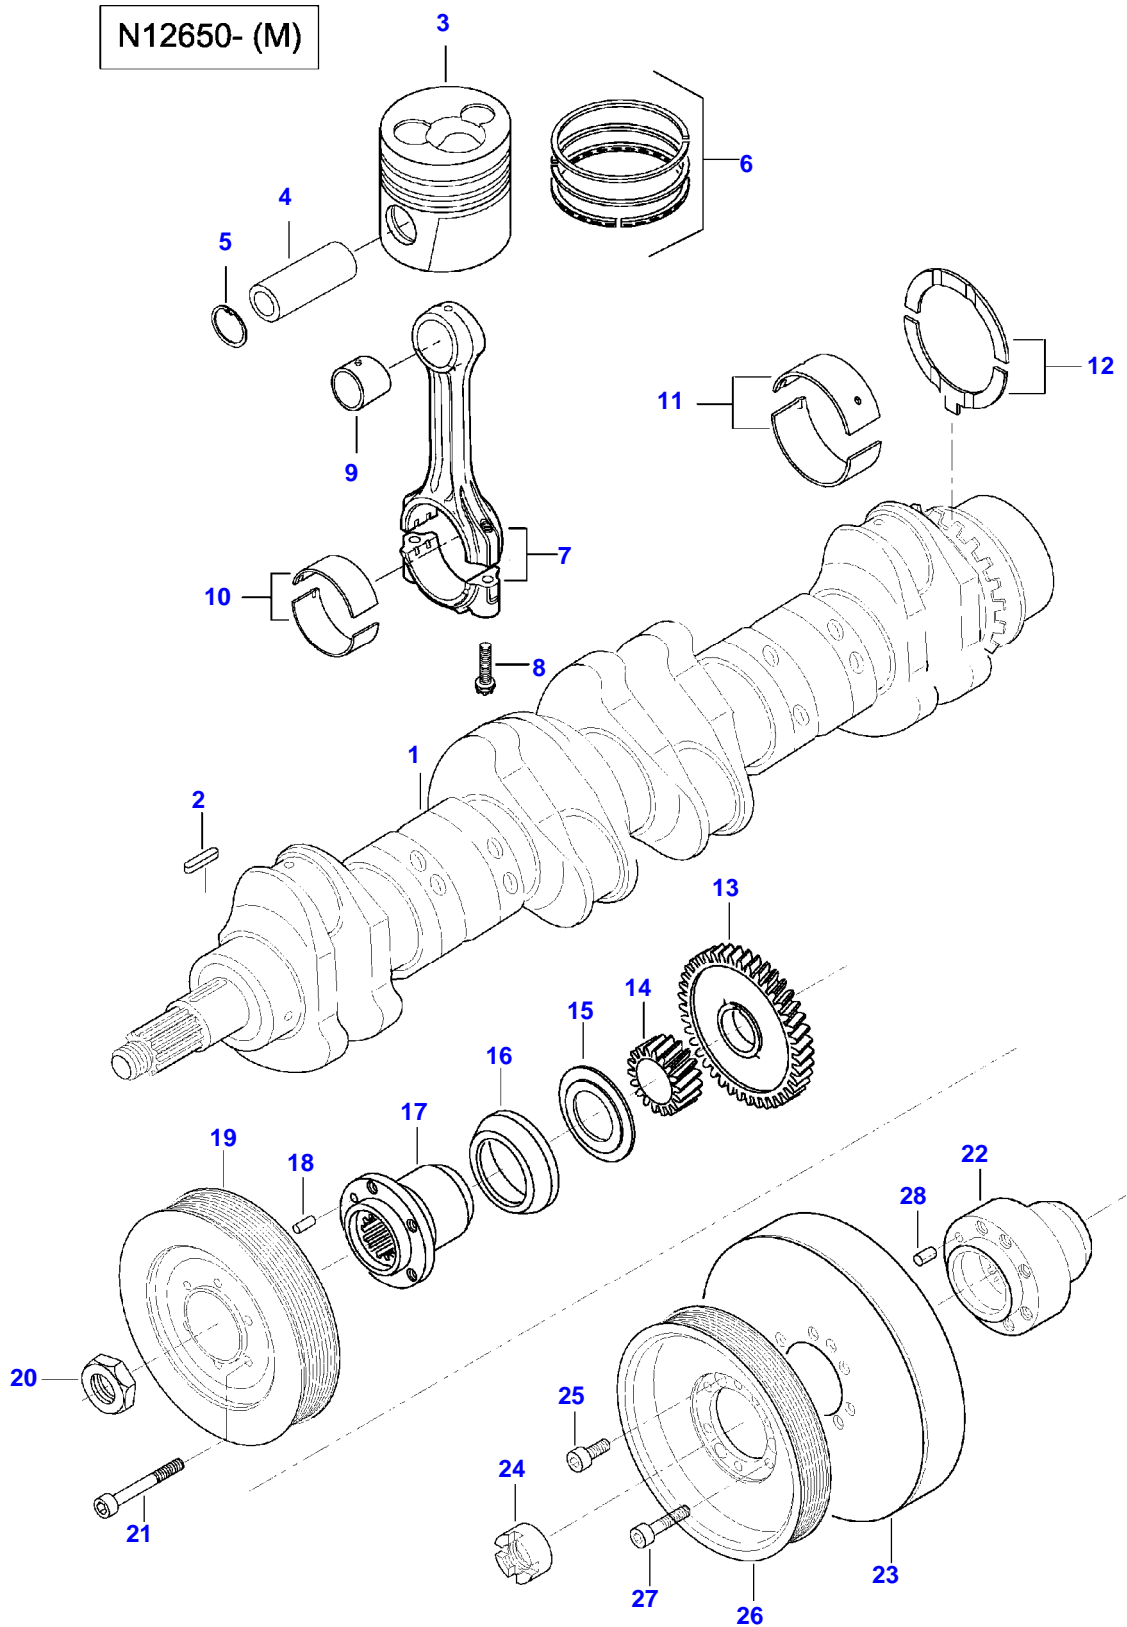

Item	Part Number	Qty	Description Comments	Technical Specification
14	V836122840	1	GEAR,CRANKSHAFT	
15	V836129781	1	RING	
16	V836136271	1	SHIELD	
17	V836846463	1	CRANKSHAFT HUB	
18	V595954600	1	PIN	
19	V836864290	1	CRANKSHAFT V-BELT PULLEY	
20	V836647310	1	CRANKSHAFT NUT	
21	V581804680	6	HEX SOCKET SCREW M8 X 55	
25	V581804620	3	HEX SOCKET SCREW M8 X 25	
27	V581804640	6	HEX SOCKET SCREW M8 X 35	

T130 TRACTOR (T SERIES)
SPIMG-005-21-12A