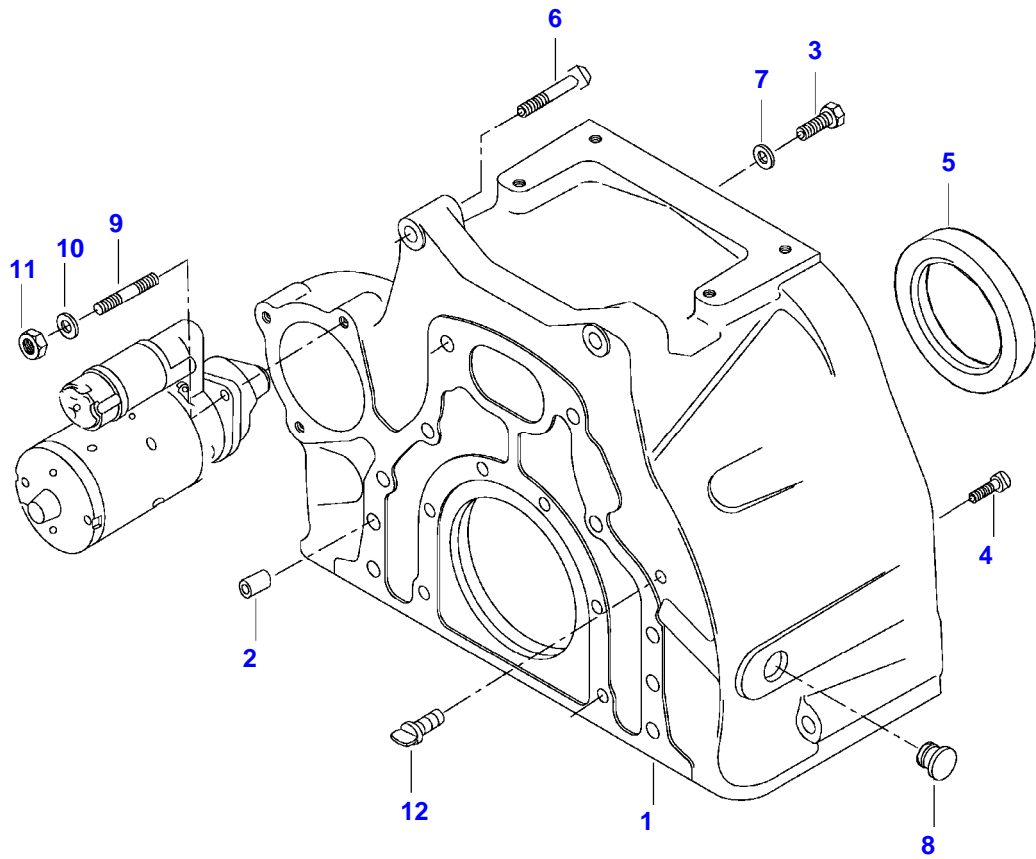

Item	Part Number	Qty	Description Comments
38	V836346012	1	ENGINE MOUNT LEFT
	V836346013	1	ENGINE MOUNT RIGHT
39	V581705850	4	HEX SOCKET SCREW M14 X 40
40	V581705890	2	HEX SOCKET SCREW M14 X 60
41	V528801400	2	HEX CAP SCREW M8 X 25
42	V836866761	1	SUPPORT -N12649 (M)
43	V528803010	2	HEX CAP SCREW M14 X 60
46	V836866872	1	SUPPORT
47	V836083428	1	CABLE TIE -N12649 (M)
48	V836866392	1	SPEED SENSOR N12650-(M)
49	V614601524	1	O-RING N12650-(M)
	V836840237	1	ENGINE GASKET KIT S1
	V836840238	1	ENGINE GASKET KIT S1+S2

T130 TRACTOR (T SERIES)
SPIMG-005-21-04