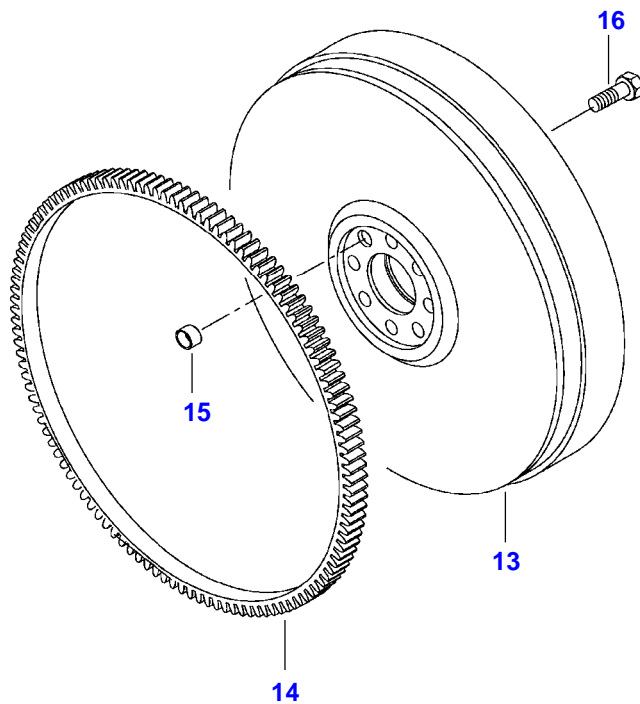

Item	Part Number	Qty	Description Comments
38	V836346012	1	ENGINE MOUNT LEFT
	V836346013	1	ENGINE MOUNT RIGHT
39	V581705850	4	HEX SOCKET SCREW M14 X 40
40	V581705890	2	HEX SOCKET SCREW M14 X 60
41	V528801400	2	HEX CAP SCREW M8 X 25
42	V836866761	1	SUPPORT -N12649 (M)
43	V528803010	2	HEX CAP SCREW M14 X 60
46	V836866872	1	SUPPORT
47	V836083428	1	CABLE TIE -N12649 (M)
48	V836866392	1	SPEED SENSOR N12650-(M)
49	V614601524	1	O-RING N12650-(M)
	V836840237	1	ENGINE GASKET KIT S1
	V836840238	1	ENGINE GASKET KIT S1+S2

T120 TRACTOR (T SERIES)
SPIMG-005-21-04