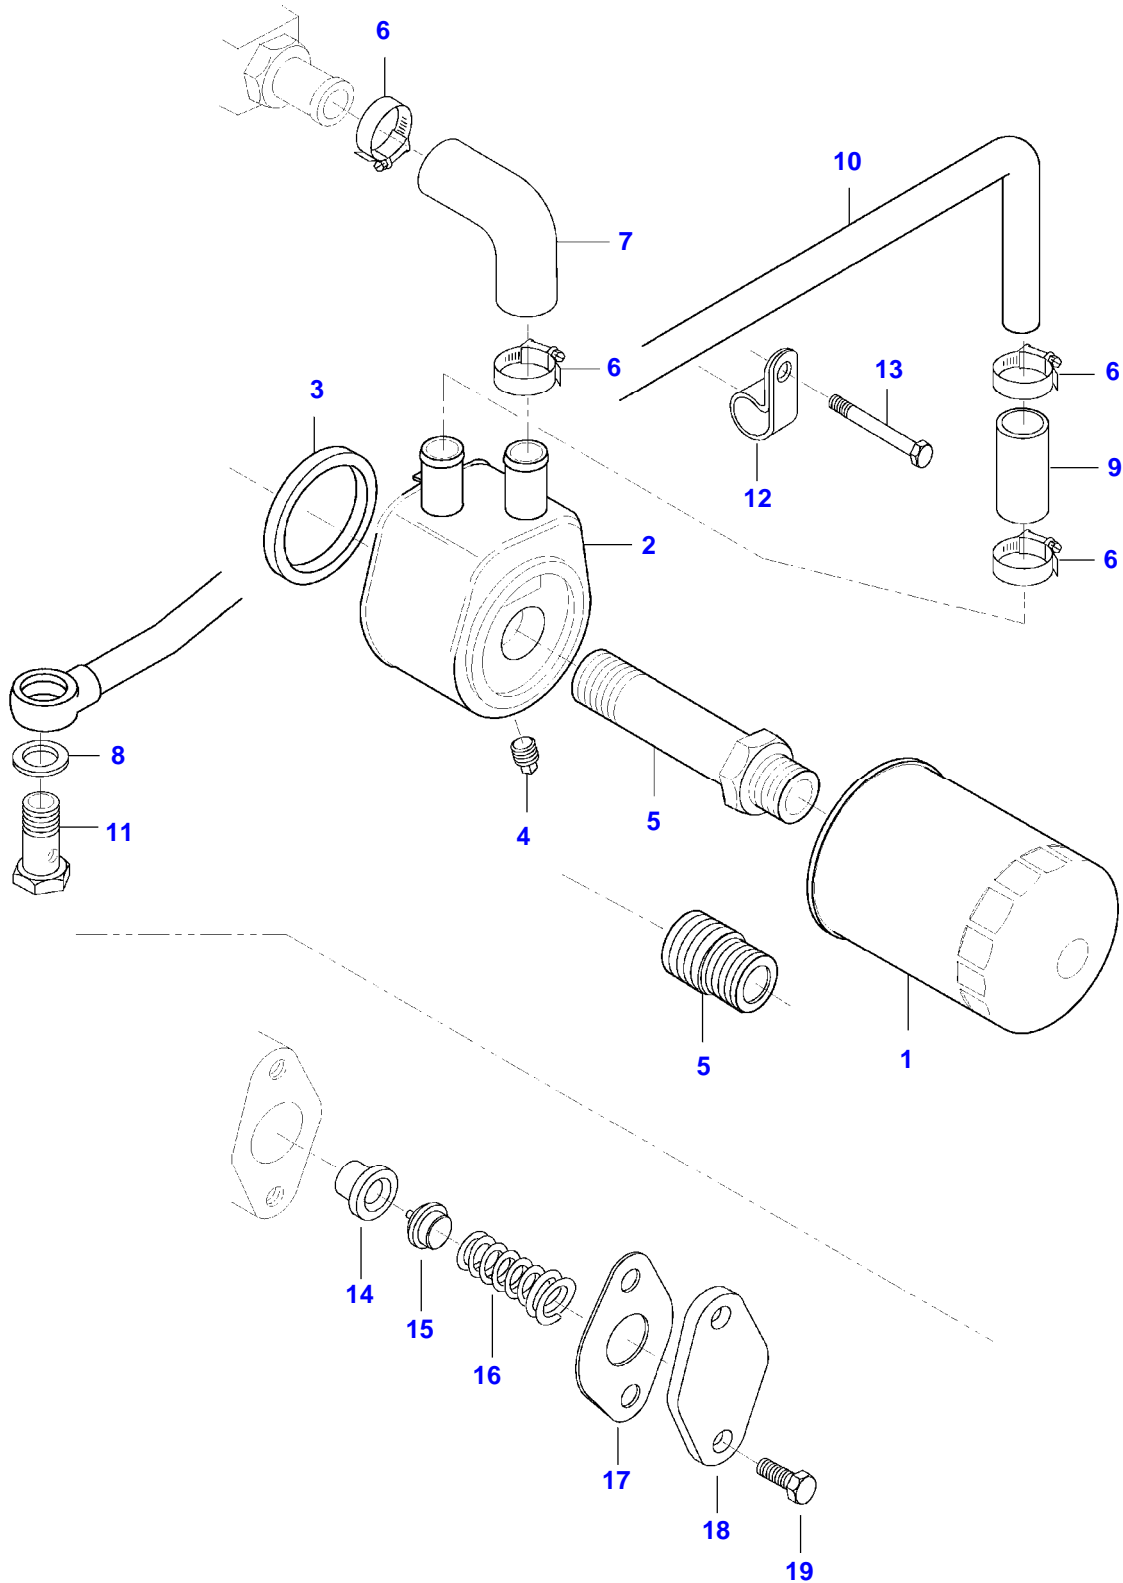

Item	Part Number	Qty	Description Comments	Technical Specification
1	V836647865	1	TIMING GEAR CASE -N12649 (M)	
	V836666400	1	TIMING GEAR CASE N12650-S9538(M)	
	V836667947	1	TIMING GEAR CASE S9539- (M)	
2	V836647419	1	GASKET S2 -S9538 (M)	
	VUK0182	1	GASKET SEALPASTE S9539- (M)	250ML
3	V528801400	9	HEX CAP SCREW M8 X 25	
4	V546801380	5	STUD BOLT M8 X 20	
5	V598359850	4	PIN	
6	V529801440	2	HEX CAP SCREW M8 X 45	
7	V836129709	1	SHAFT	
8	V836129863	1	IDLER GEAR	
9	V836129844	1	BEARING BUSH	
10	V836129845	1	FLANGE	
11	V528801860	1	HEX CAP SCREW M10 X 55	
12	V529902680	1	HEX CAP SCREW M14 X 65	
13	V836647572	1	GEAR HOUSING FRONT COVER	
14	V836129942	1	GASKET S2 -S9538 (M)	
	VUK0182	1	GASKET SEALPASTE S9539- (M)	250ML
15	V836129782	1	COVER	
16	V614105880	1	OIL SEAL S2	
17	V640016016	1	CUP PLUG	
18	V504800800	5	NUT M8	
19	V528801380	3	HEX CAP SCREW M8 X 20	
20	V836746921	1	PIPE	
21	V836129946	1	GASKET S2	
22	V528801420	3	HEX CAP SCREW M8 X 35	
23	V529801500	2	HEX CAP SCREW M8 X 75	
24	V529801470	3	HEX CAP SCREW M8 X 60	
25	V836120989	1	WASHER	
26	V528801400	2	HEX CAP SCREW M8 X 25	
27	V529801450	1	HEX CAP SCREW M8 X 50	
28	V836338733	1	OIL FILLER CAP	
29	V614604740	1	O-RING	
30	V836664528	1	THROTTLE SENSOR BRACKET	
31	V528801362	3	HEX CAP SCREW M8 X 16	
32	V836847536	1	TIMING MARK INDICATOR -N12649 (M)	
	V836652318	1	TIMING MARK INDICATOR N12650- (M)	

T120 TRACTOR (T SERIES)
SPIMG-005-21-16