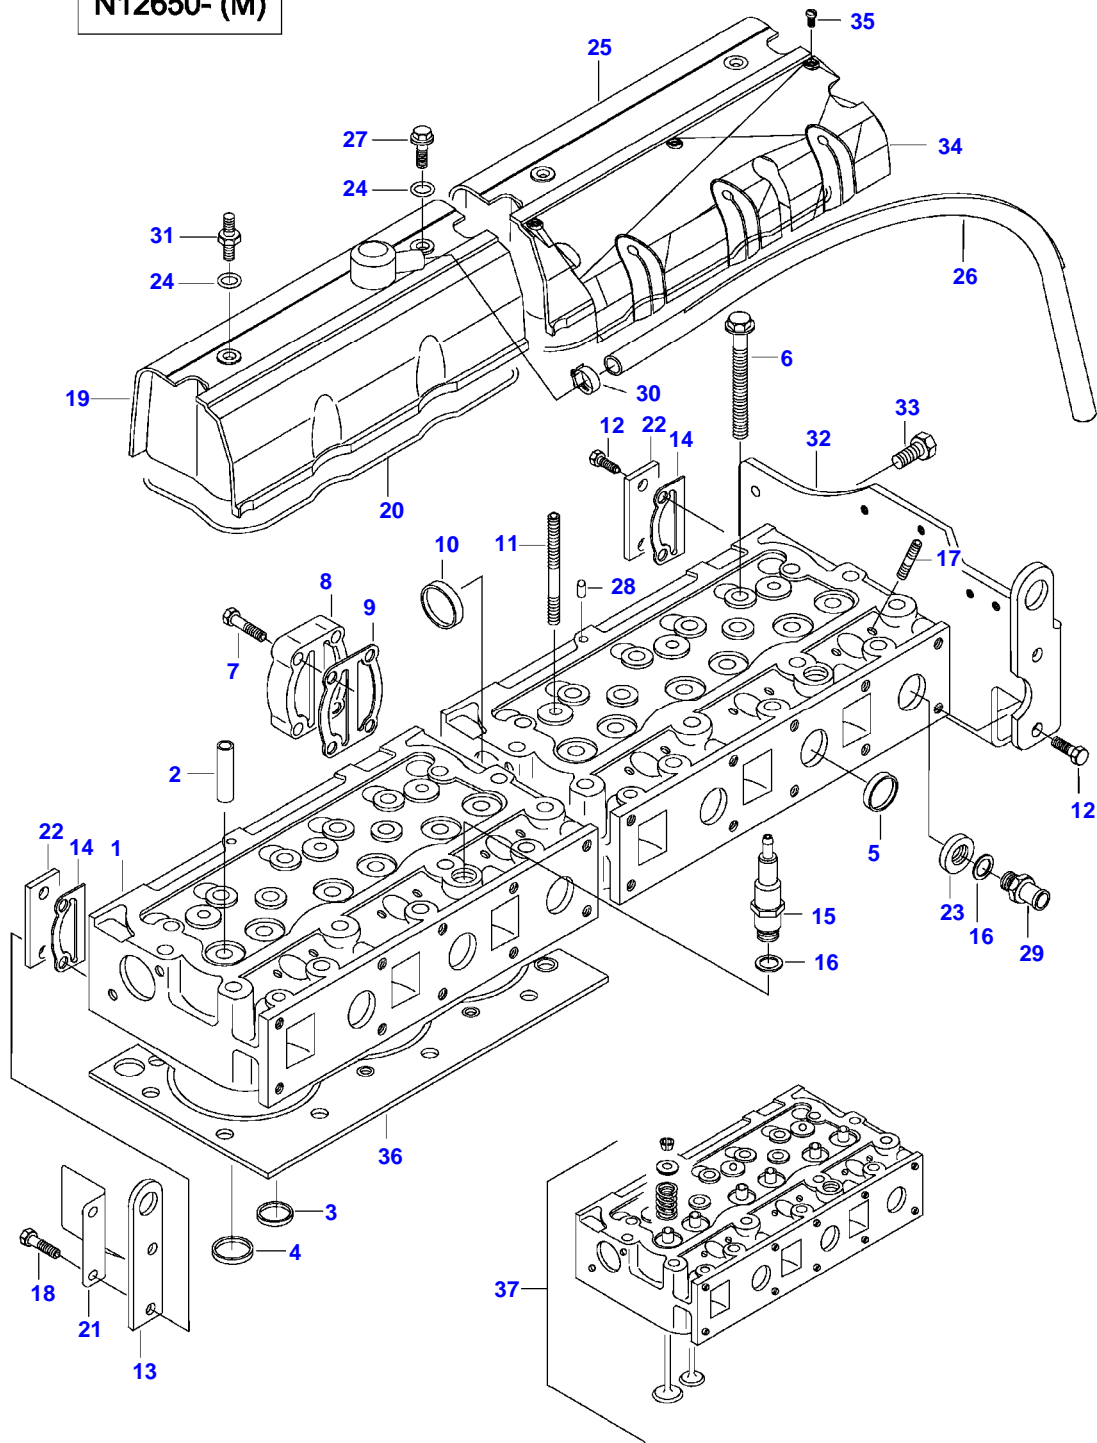

Item	Part Number	Qty	Description Comments
-N12649 (M)			
1	NS	2	NON-SERVICEABLE PART CYLINDER HEAD
2	V836673175	12	VALVE GUIDE
3	V836647600	6	VALVE SEAT
5	V836647942	10	EXHAUST CUP PLUG
6	V836859104	34	HEXAGON FLANGE BOLT
7	V528801830	4	HEX CAP SCREW M10 X 40
8	V836855348	1	CONNECTION FLANGE
9	V836867390	1	GASKET S1
10	V640016045	1	CUP PLUG
11	V546801900	4	STUD BOLT M10 X 75
12	V528801800	4	HEX CAP SCREW M10 X 25
13	V836855349	2	LIFT EYE
14	V836867391	2	GASKET S1
15	V836659058	1	CONNECTOR
16	V615881822	2	SEALING WASHER S1
17	V546901435	12	STUD BOLT
18	V528801820	2	HEX CAP SCREW M10 X 35
19	V836846448	1	VALVE ROCKER COVER
20	V836646360	2	VALVE ROCKER COVER GASKET S1
21	V836666199	1	HEAT SHIELD
22	V836855350	2	BLOCK OFF PLATE
23	V836119855	4	WASHER
24	V836012841	4	RUBBER BUSHING S1
25	V836646359	1	VALVE ROCKER COVER
26	V836647814	1	RUBBER HOSE
27	V528801780	2	HEX CAP SCREW M10 X 20
28	V595959140	2	PIN
29	V836119837	1	HOSE COUPLER
30	V835329746	1	CABLE TIE
31	V836659103	1	SPRING
32	V836864223	2	LOCK RING
33	V836659175	2	STUD BOLT
34	V836866843	1	HEAT SHIELD
35	V510601002	2	NUT M10
36	V500151050	2	WASHER
37	V836666302	2	CYLINDER HEAD GASKET S1
38	V836873284	1	CYLINDER HEAD FRONT
	V836873285	1	CYLINDER HEAD REAR

T120 TRACTOR (T SERIES)
SPIMG-005-21-06A

N12650- (M)