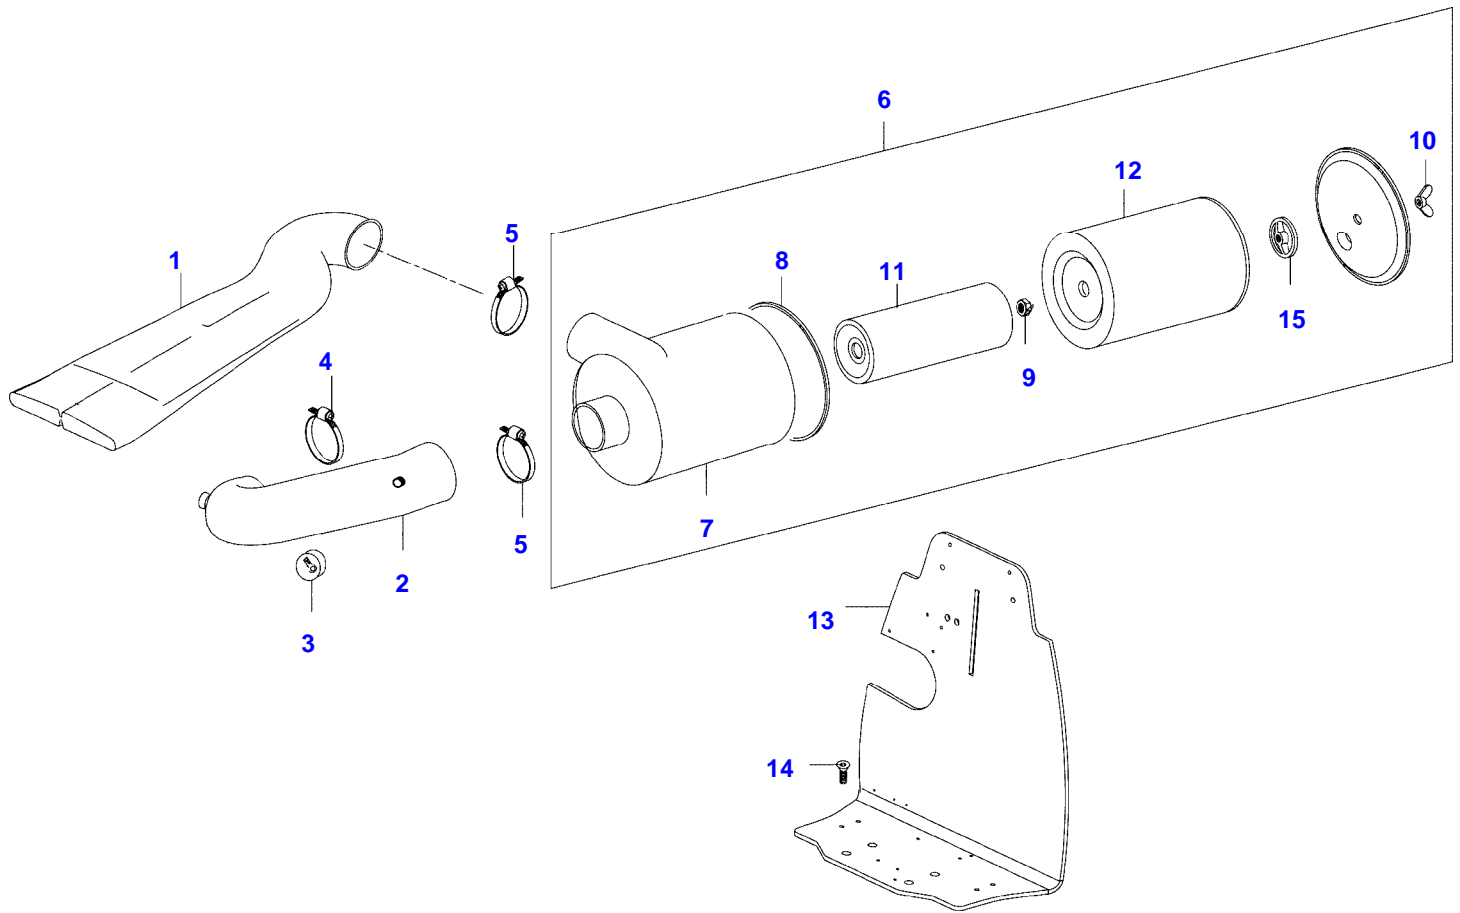

Item	Part Number	Qty	Description Comments
32	V528801360	1	HEX CAP SCREW M8 X 16
33	V836866563	1	ADAPTER FLANGE
34	V614702230	1	O-RING
35	V581804680	2	HEX SOCKET SCREW M8 X 55
36	V528801400	1	HEX CAP SCREW M8 X 25

T120 TRACTOR (T SERIES)
SPIMG-005-21-20