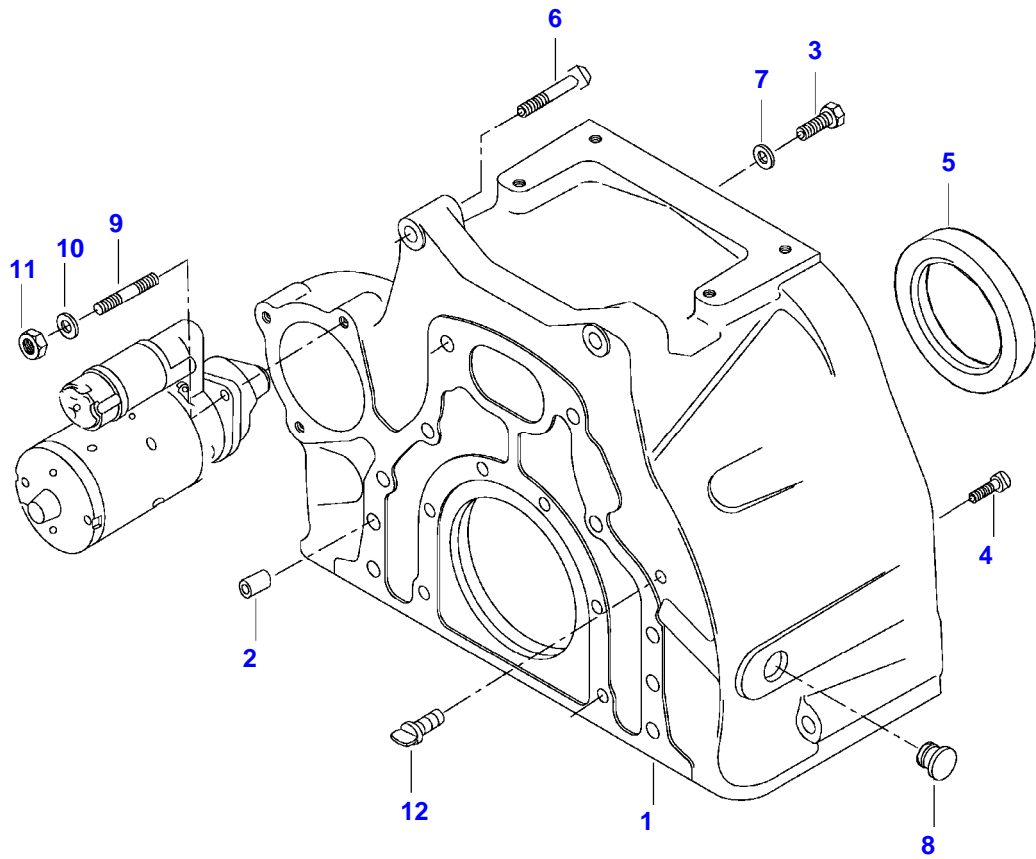

Item	Part Number	Qty	Description Comments
38	V836346012	1	ENGINE MOUNT LEFT
	V836346013	1	ENGINE MOUNT RIGHT
39	V581705850	4	HEX SOCKET SCREW M14 X 40
40	V581705890	2	HEX SOCKET SCREW M14 X 60
41	V528801400	2	HEX CAP SCREW M8 X 25
42	V836866761	1	SUPPORT -N12649 (M)
43	V528803010	2	HEX CAP SCREW M14 X 60
46	V836866872	1	SUPPORT
47	V836083428	1	CABLE TIE -N12649 (M)
48	V836866392	1	SPEED SENSOR N12650-(M)
49	V614601524	1	O-RING N12650-(M)
	V836840237	1	ENGINE GASKET KIT S1
	V836840238	1	ENGINE GASKET KIT S1+S2

T120 TRACTOR (T SERIES)
SPIMG-005-21-04