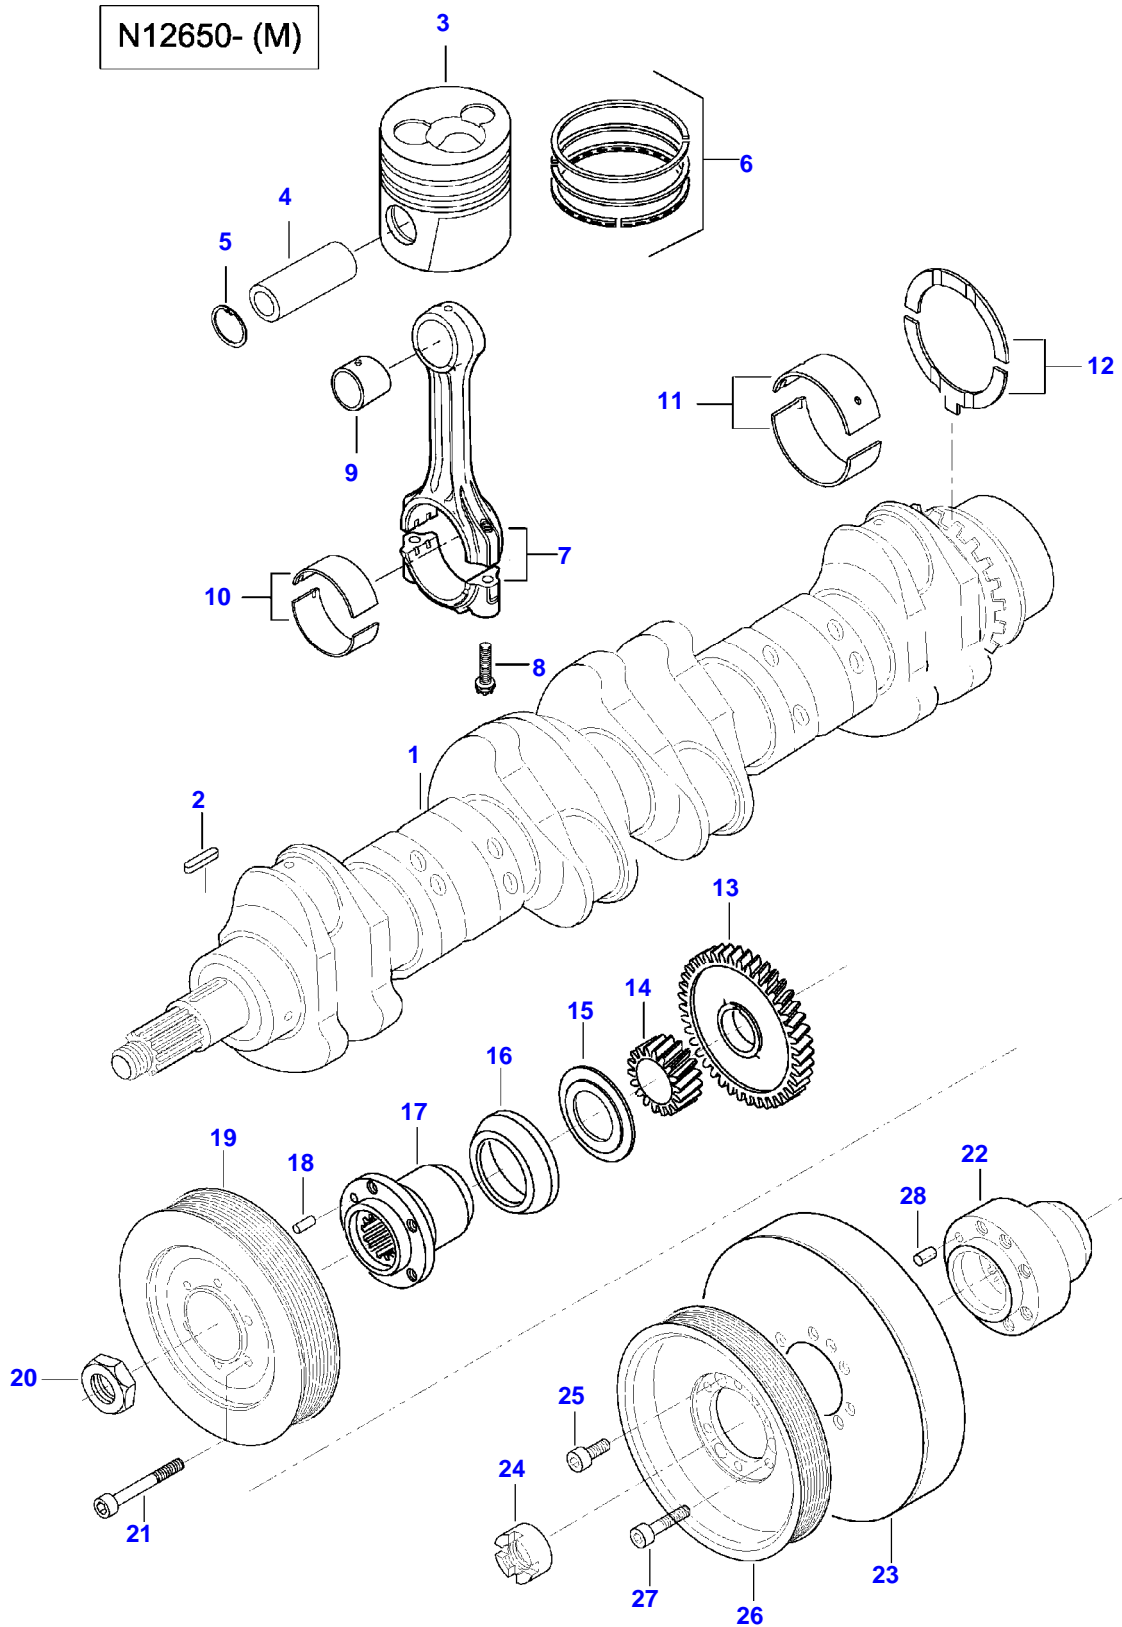

Item	Part Number	Qty	Description Comments	Technical Specification
14	V836122840	1	GEAR,CRANKSHAFT	
15	V836129781	1	RING	
16	V836136271	1	SHIELD	
17	V836846463	1	CRANKSHAFT HUB	
18	V595954600	1	PIN	
19	V836864290	1	CRANKSHAFT V-BELT PULLEY	
20	V836647310	1	CRANKSHAFT NUT	
21	V581804680	6	HEX SOCKET SCREW M8 X 55	
25	V581804620	3	HEX SOCKET SCREW M8 X 25	
27	V581804640	6	HEX SOCKET SCREW M8 X 35	

T120 TRACTOR (T SERIES)
SPIMG-005-21-12A