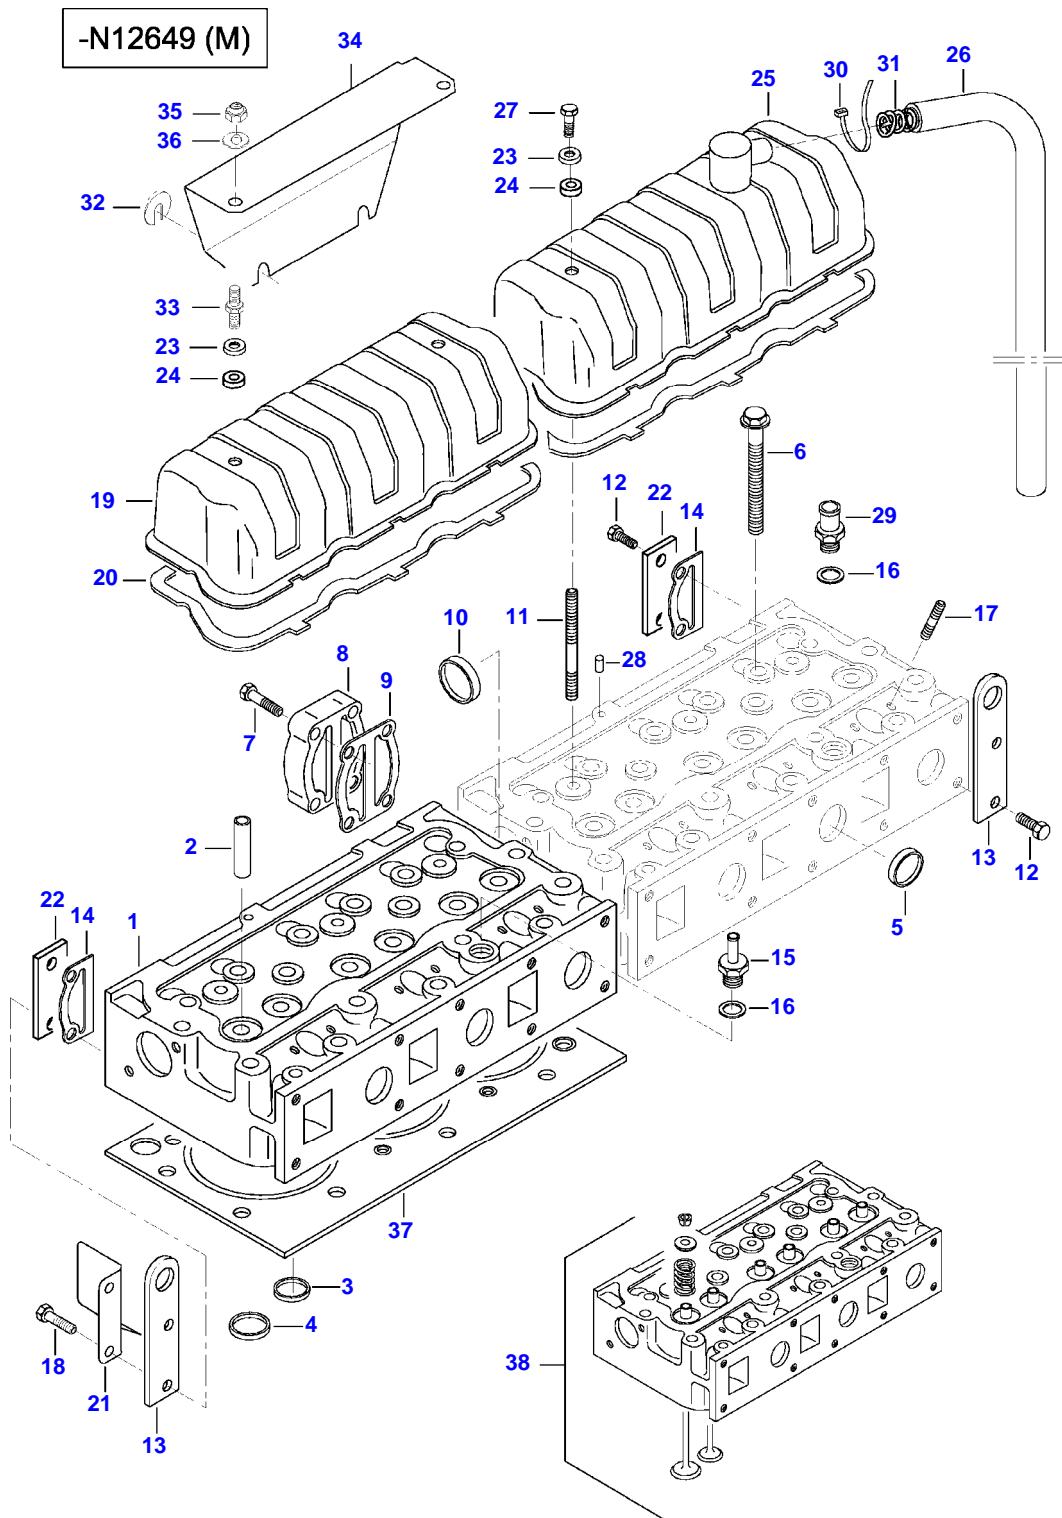

Item	Part Number	Qty	Description Comments
1	V836666482	1	FLYWHEEL HOUSING
2	V598359850	2	PIN
3	V528702220	8	HEX CAP SCREW M12 X 35
4	V581705030	6	HEX SOCKET SCREW M10 X 30
5	V614500002	1	CRANKSHAFT SEAL S2
6	V581705490	2	HEX SOCKET SCREW M12 X 60
7	V500951200	8	SPRING WASHER
8	V836007572	1	RUBBER PLUG
9	V546801800	3	STUD BOLT M10 X 25
10	V500951000	3	SPRING WASHER
11	V504601000	3	NUT M10
12	V836859311	1	PLUG
13	V836659990	1	FLYWHEEL
14	V835328783	1	STARTER RING
15	V836659527	1	GUIDE SLEEVE WITHOUT CR-ENGINE
16	V529702250	8	HEX CAP SCREW 150 NM

T120 TRACTOR (T SERIES)
SPIMG-005-21-06