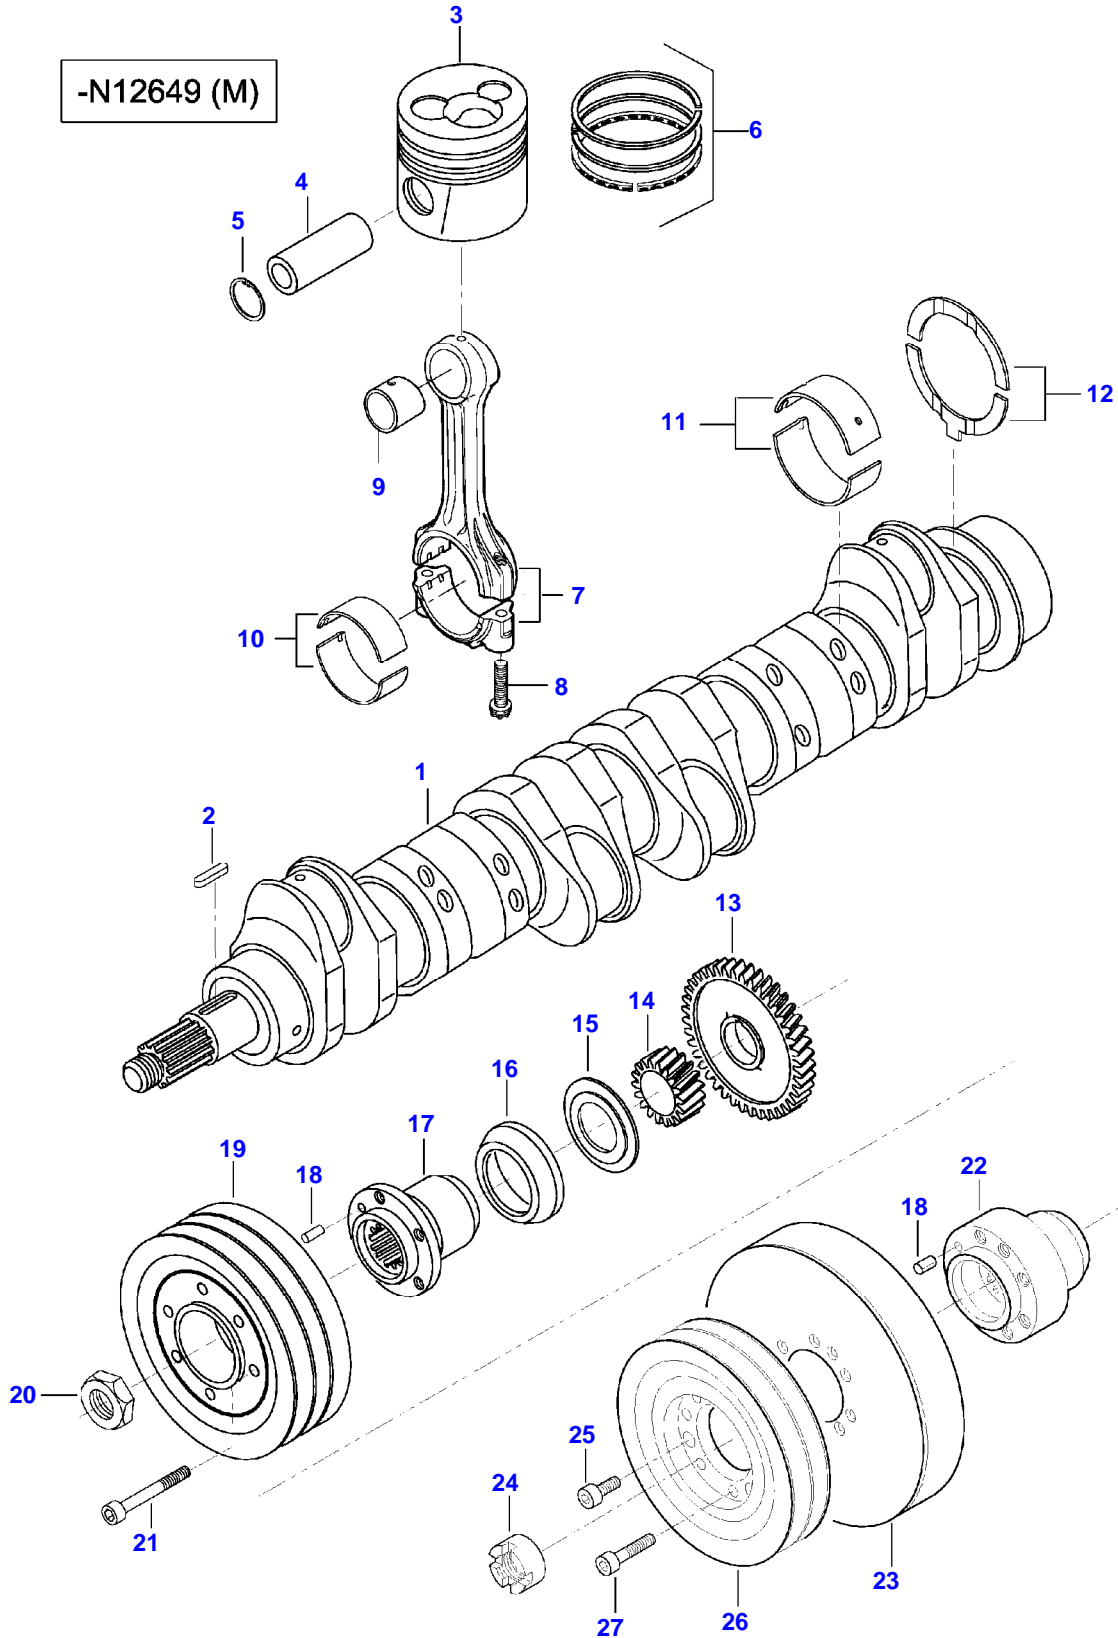

Item	Part Number	Qty	Description Comments
	V836667043	2	ROCKER SHAFT ASM ASSEMBLY
1	V836666608	12	ROCKER ARM . -S12222 (M)
	V836667042	12	ROCKER ARM . S12223- (M)
2	V512861000	12	NUT
			..
3	V836655866	12	ADJUSTING SCREW ..
	V837069023	12	-S12222 (M) VALVE ROCKER ADJUSTMENT SCREW ..
			S12223- (M)
4	V836655899	4	PLUG . -S12222 (M)
	V837069020	4	PLUG . S12223- (M)
5	V836666609	6	BRACKET
			.
6	V836655884	4	SPRING
			.
7	V836655870	2	SHAFT
			.
8	V836655406	4	SLEEVE NUT
9	V529801910	2	HEX CAP SCREW M10 X 80
10	V836655867	12	PUSHROD
11	V836014264	12	TAPPET
12	V836866054	1	CAMSHAFT
13	V603305760	1	WOODRUFF KEY
14	V836646389	1	GEAR,CAMSHAFT
15	V836646382	24	COTTER
16	V836646381	12	WASHER
17	V836646380	12	SPRING
18	V836646357	6	EXHAUST VALVE
19	V836646356	6	INTAKE VALVE

T120 TRACTOR (T SERIES)
SPIMG-005-21-10