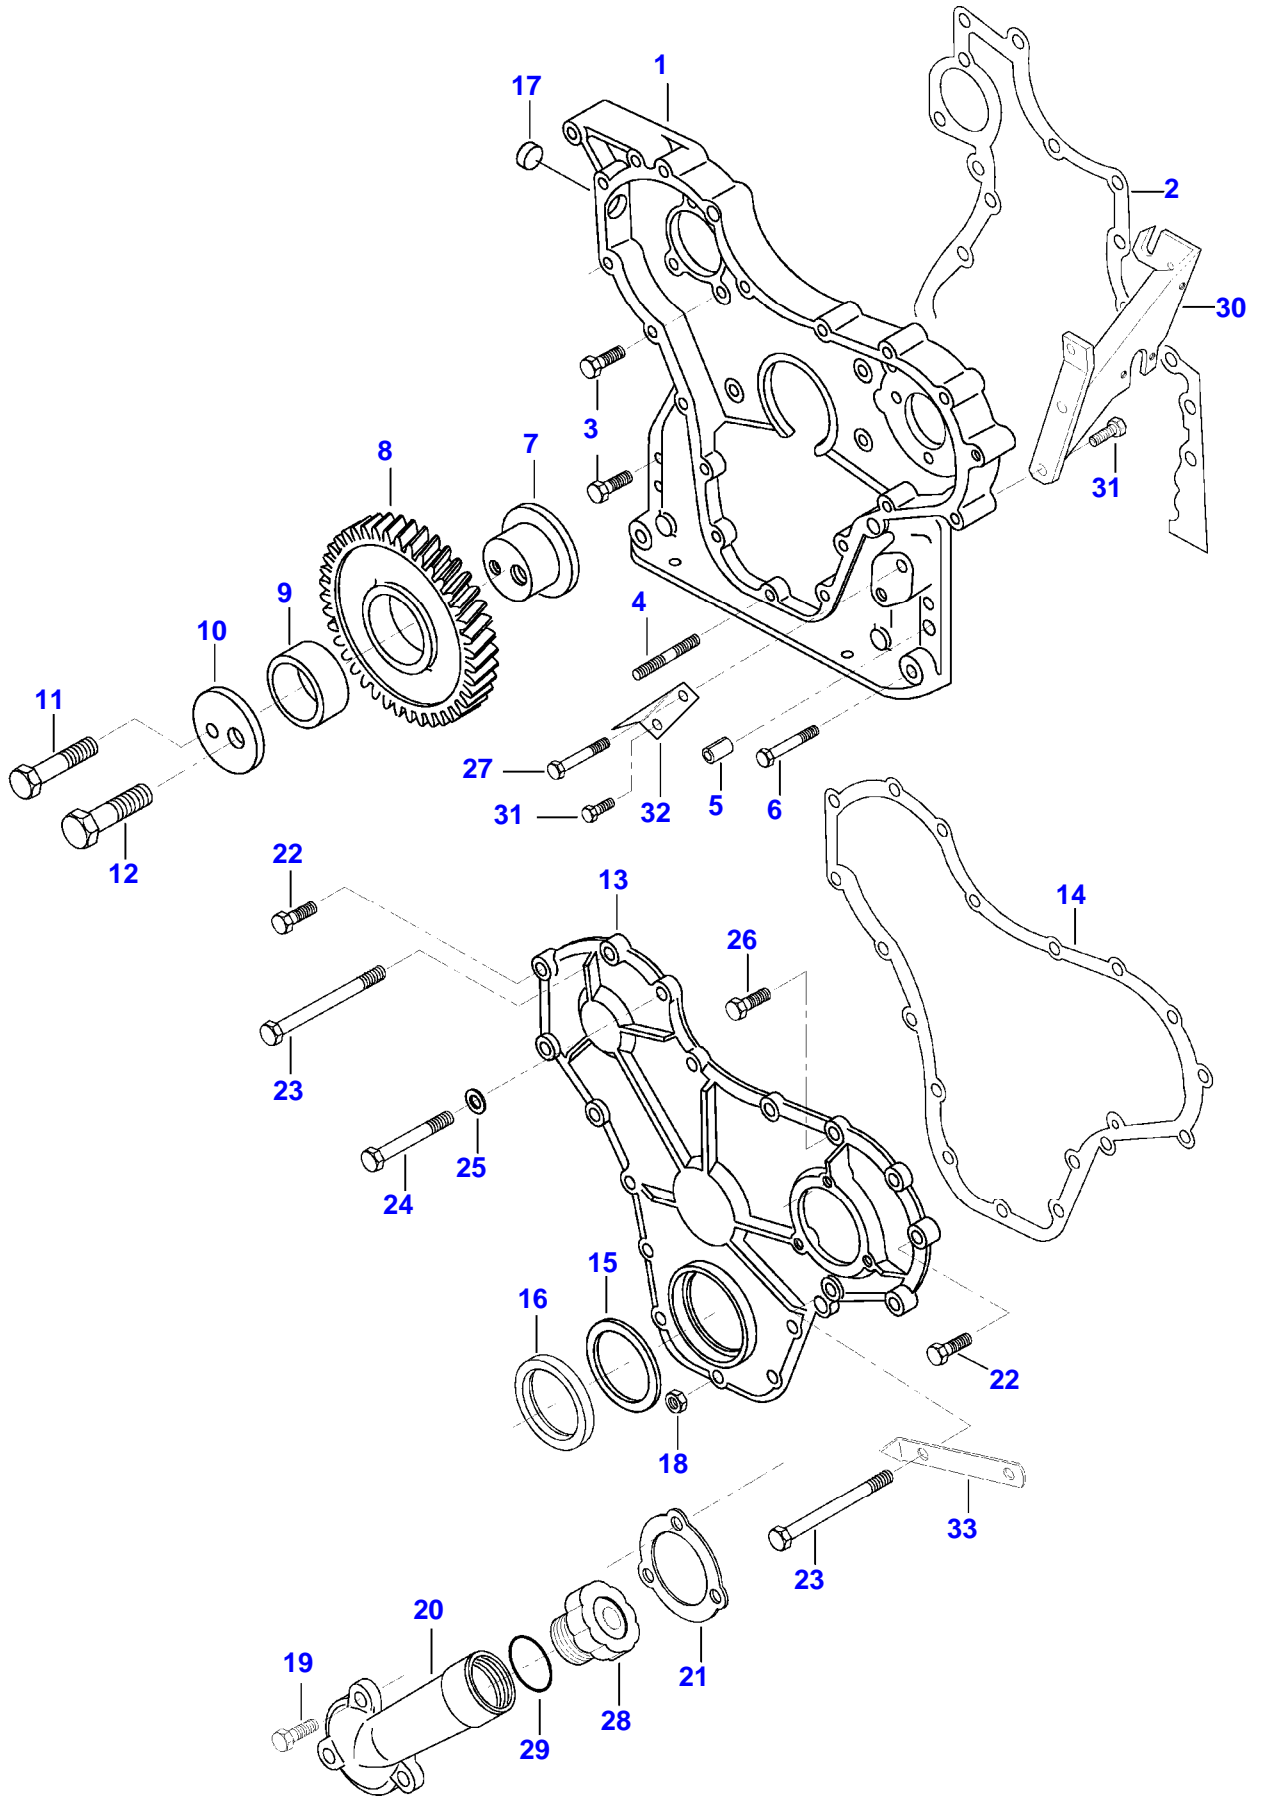

Item	Part Number	Qty	Description Comments	Technical Specification
14	V836122840	1	GEAR,CRANKSHAFT	
15	V836129781	1	RING	
16	V836136271	1	SHIELD -P10815	
17	V836846463	1	CRANKSHAFT HUB	
18	V595953360	1	PIN	
19	V836866625	1	PULLEY	
20	V836647310	1	CRANKSHAFT NUT	
21	V581804670	6	HEX SOCKET SCREW M8 X 50	

T120 TRACTOR (T SERIES)
SPIMG-005-21-14