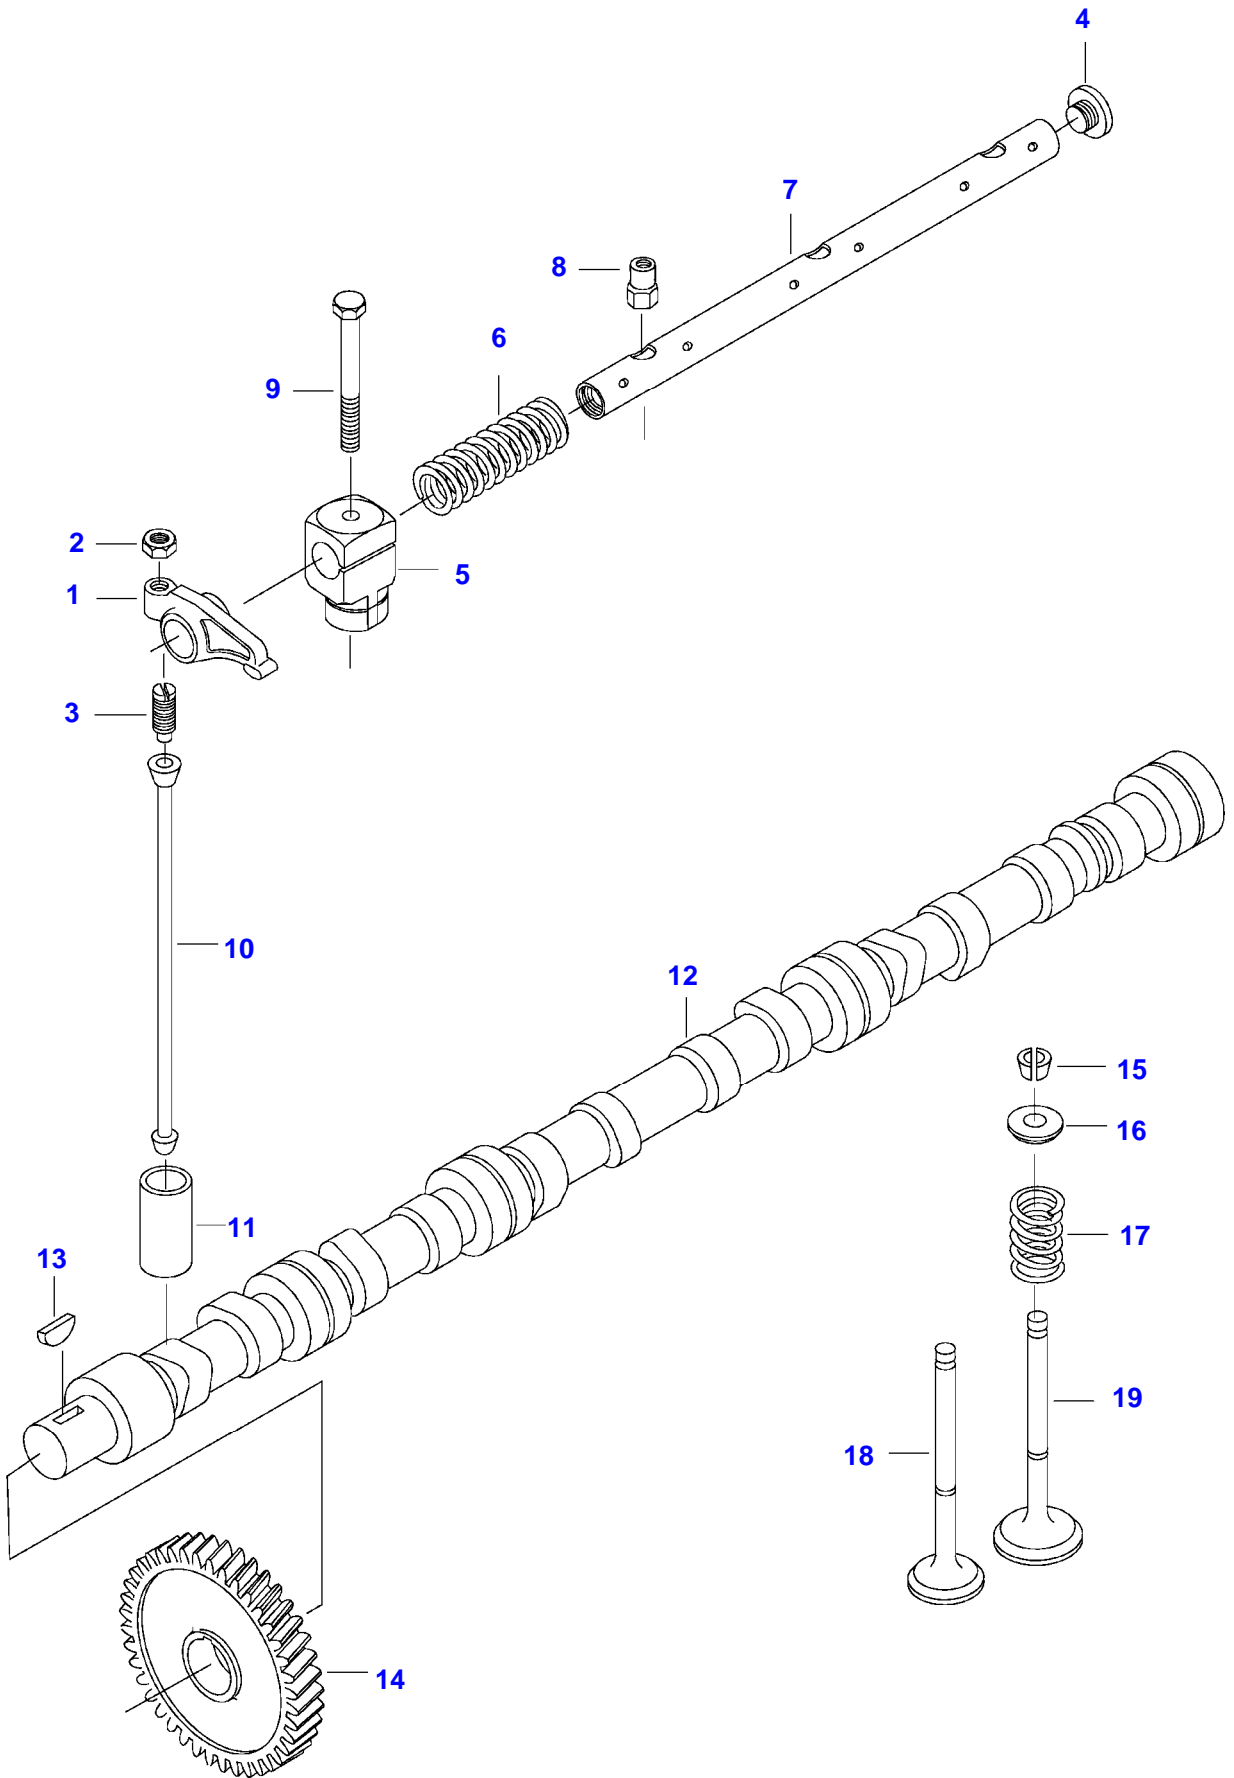

Item	Part Number	Qty	Description Comments
N12650- (M)			
1	NS	2	NON-SERVICEABLE PART CYLINDER HEAD
2	V836673175	12	VALVE GUIDE
3	V836647600	6	VALVE SEAT
5	V836647942	10	EXHAUST CUP PLUG
6	V836859104	34	HEXAGON FLANGE BOLT
7	V528801830	4	HEX CAP SCREW M10 X 40
8	V836855348	1	CONNECTION FLANGE
9	V836867390	1	GASKET S1
10	V640016045	1	CUP PLUG
11	V546801900	4	STUD BOLT M10 X 75
12	V528801800	4	HEX CAP SCREW M10 X 25
13	V836855349	2	LIFT EYE
14	V836867391	2	GASKET S1
15	V836666989	1	HOSE COUPLER
16	V615881822	2	SEALING WASHER S1
17	V546901435	12	STUD BOLT
18	V528801820	2	HEX CAP SCREW M10 X 35
19	V836667206	1	VALVE COVER
20	V836667243	2	VALVE ROCKER COVER GASKET S1
21	V836666199	1	HEAT SHIELD
22	V836855350	2	BLOCK OFF PLATE
23	V836667103	1	UNION
24	V614901030	4	O-RING S1
26	V836755007	1	RUBBER HOSE
27	V540801780	3	HEXAGON FLANGE BOLT M10 X 20
28	V595959140	2	PIN
29	V836119837	1	HOSE COUPLER
30	V602088532	1	HOSE CLIP
31	V836667033	1	STUD BOLT
32	V836767031	1	SUPPORT
33	V528803010	1	HEX CAP SCREW M16 X 30
35	V572503362	6	SCREW M5 X 10
36	V836666302	2	CYLINDER HEAD GASKET S1
37	V836873284	1	CYLINDER HEAD FRONT
	V836873285	1	CYLINDER HEAD REAR

T120 TRACTOR (T SERIES)
SPIMG-005-21-08