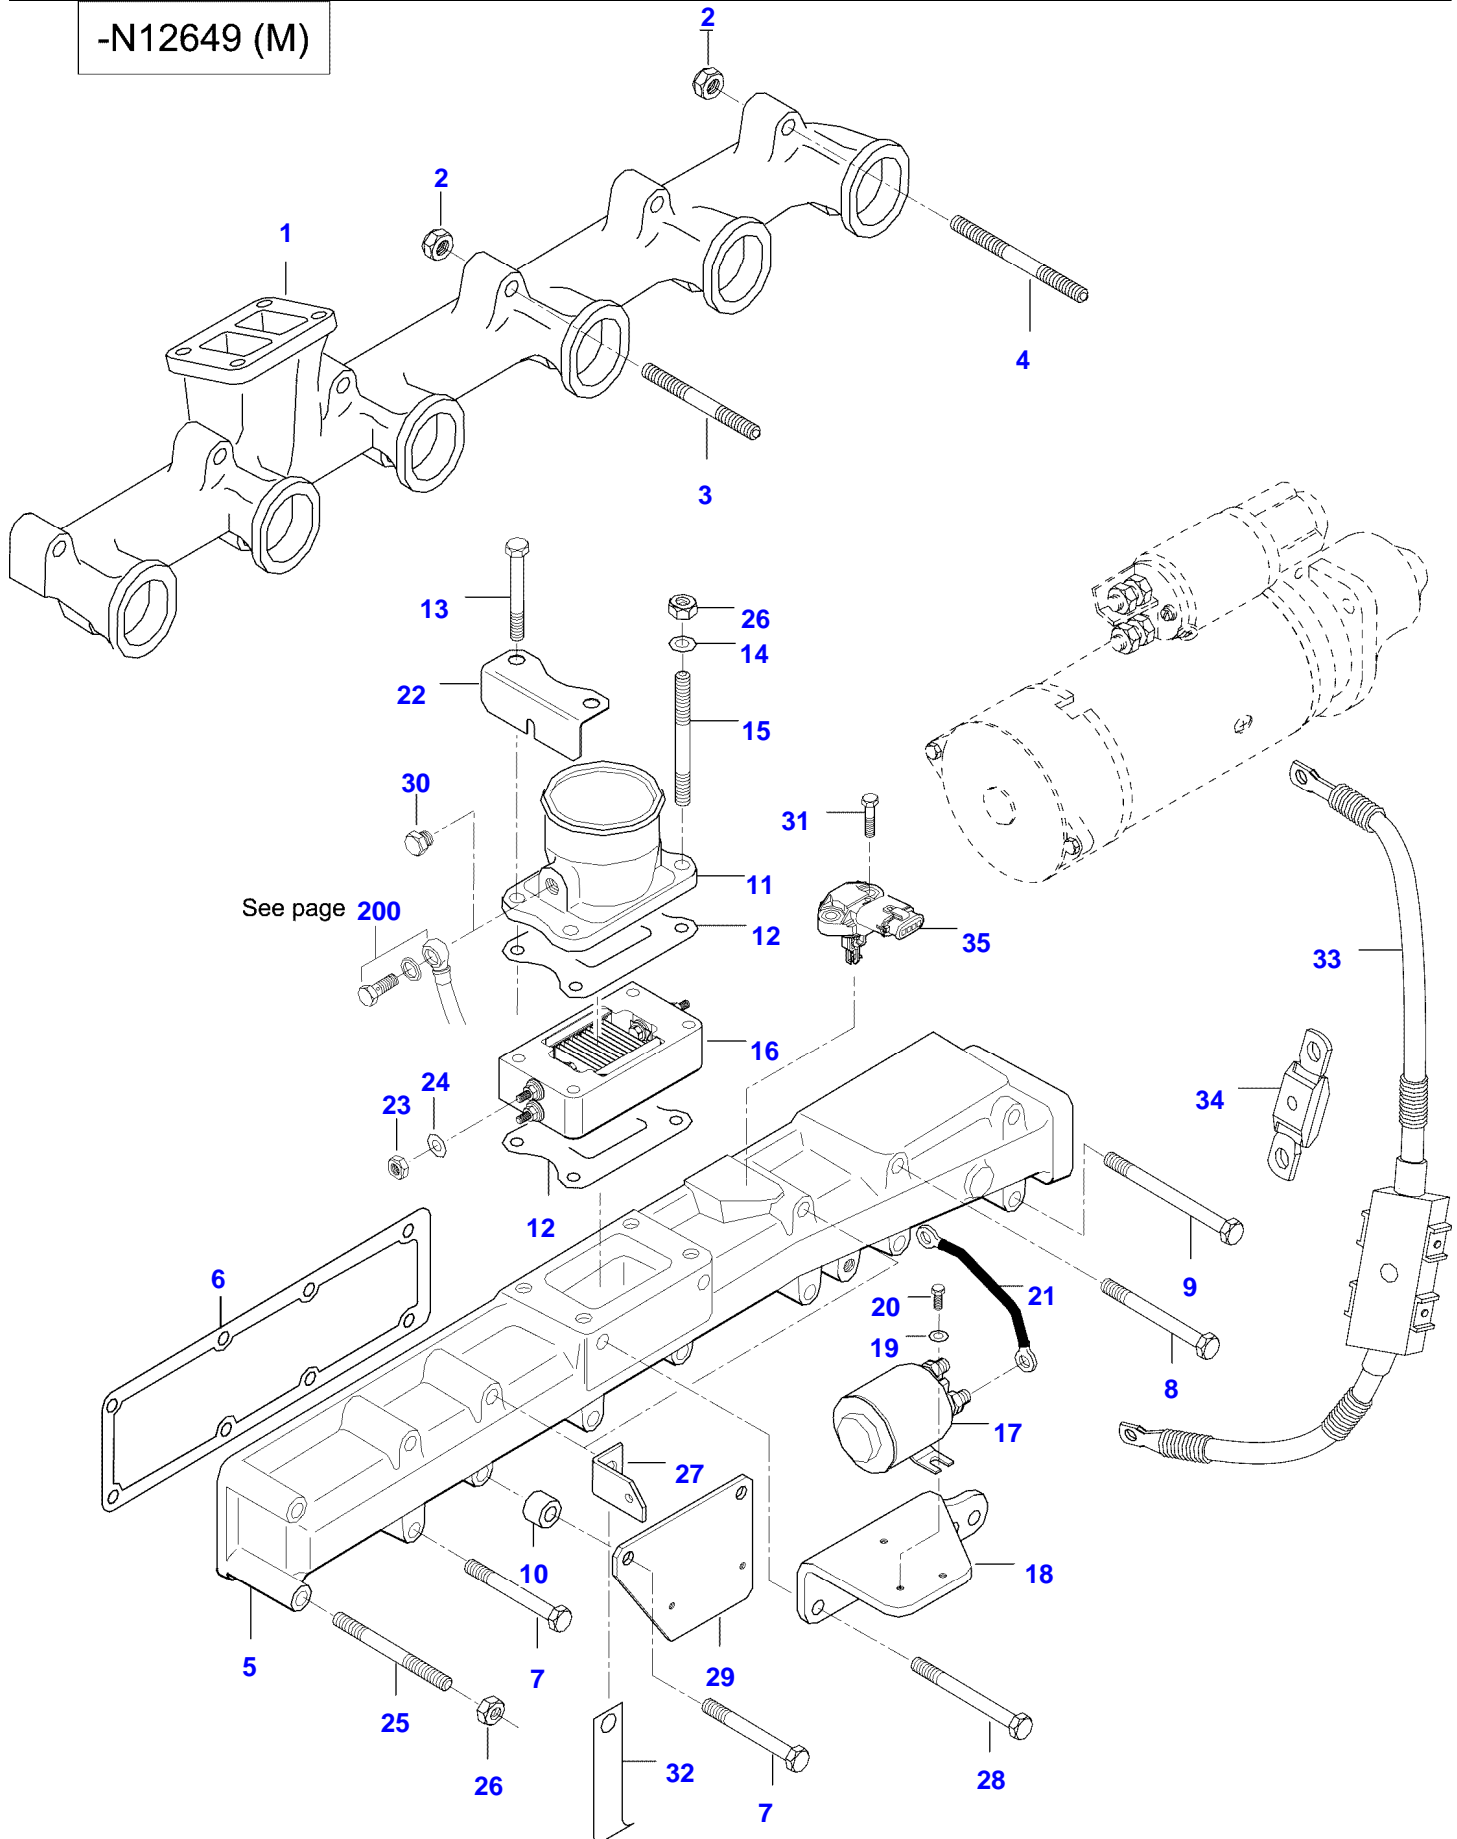

Item	Part Number	Qty	Description Comments	Technical Specification
1	V34517400	1	SUCTION PIPE	
2	V34517800	1	SUCTION PIPE	
3	V34654000	1	SENSOR	65 BAR
4	VGP3933	1	HOSE CLIP	D=95 SMS2298
5	VGP3936	2	HOSE CLIP	D=138 SMS2298
6	V34657200	1	AIR FILTER ASSEMBLY	
7	NS	1	NON-SERVICEABLE PART	
			HOUSING	
8	V33572300	1	GASKET	L=960
9	VJB8905	1	LOCKNUT	M10 SFS_EN_ISO_10511
			NUT	
15	V35315600	1	NUT	
10	VJC1610	1	BLADE NUT	M10 DIN315 G5 ZNE
11	V836862574	1	SECONDARY AIR FILTER ELEMENT	
12	V836862573	1	PRIMARY AIR FILTER ELEMENT	
13	V34460810	1	STAY	
14	VHE6700	4	SCREW	M10 X 25 SFS_EN_ISO_10642 10.9

T120 TRACTOR (T SERIES)
SPIMG-005-21-22

-N12649 (M)