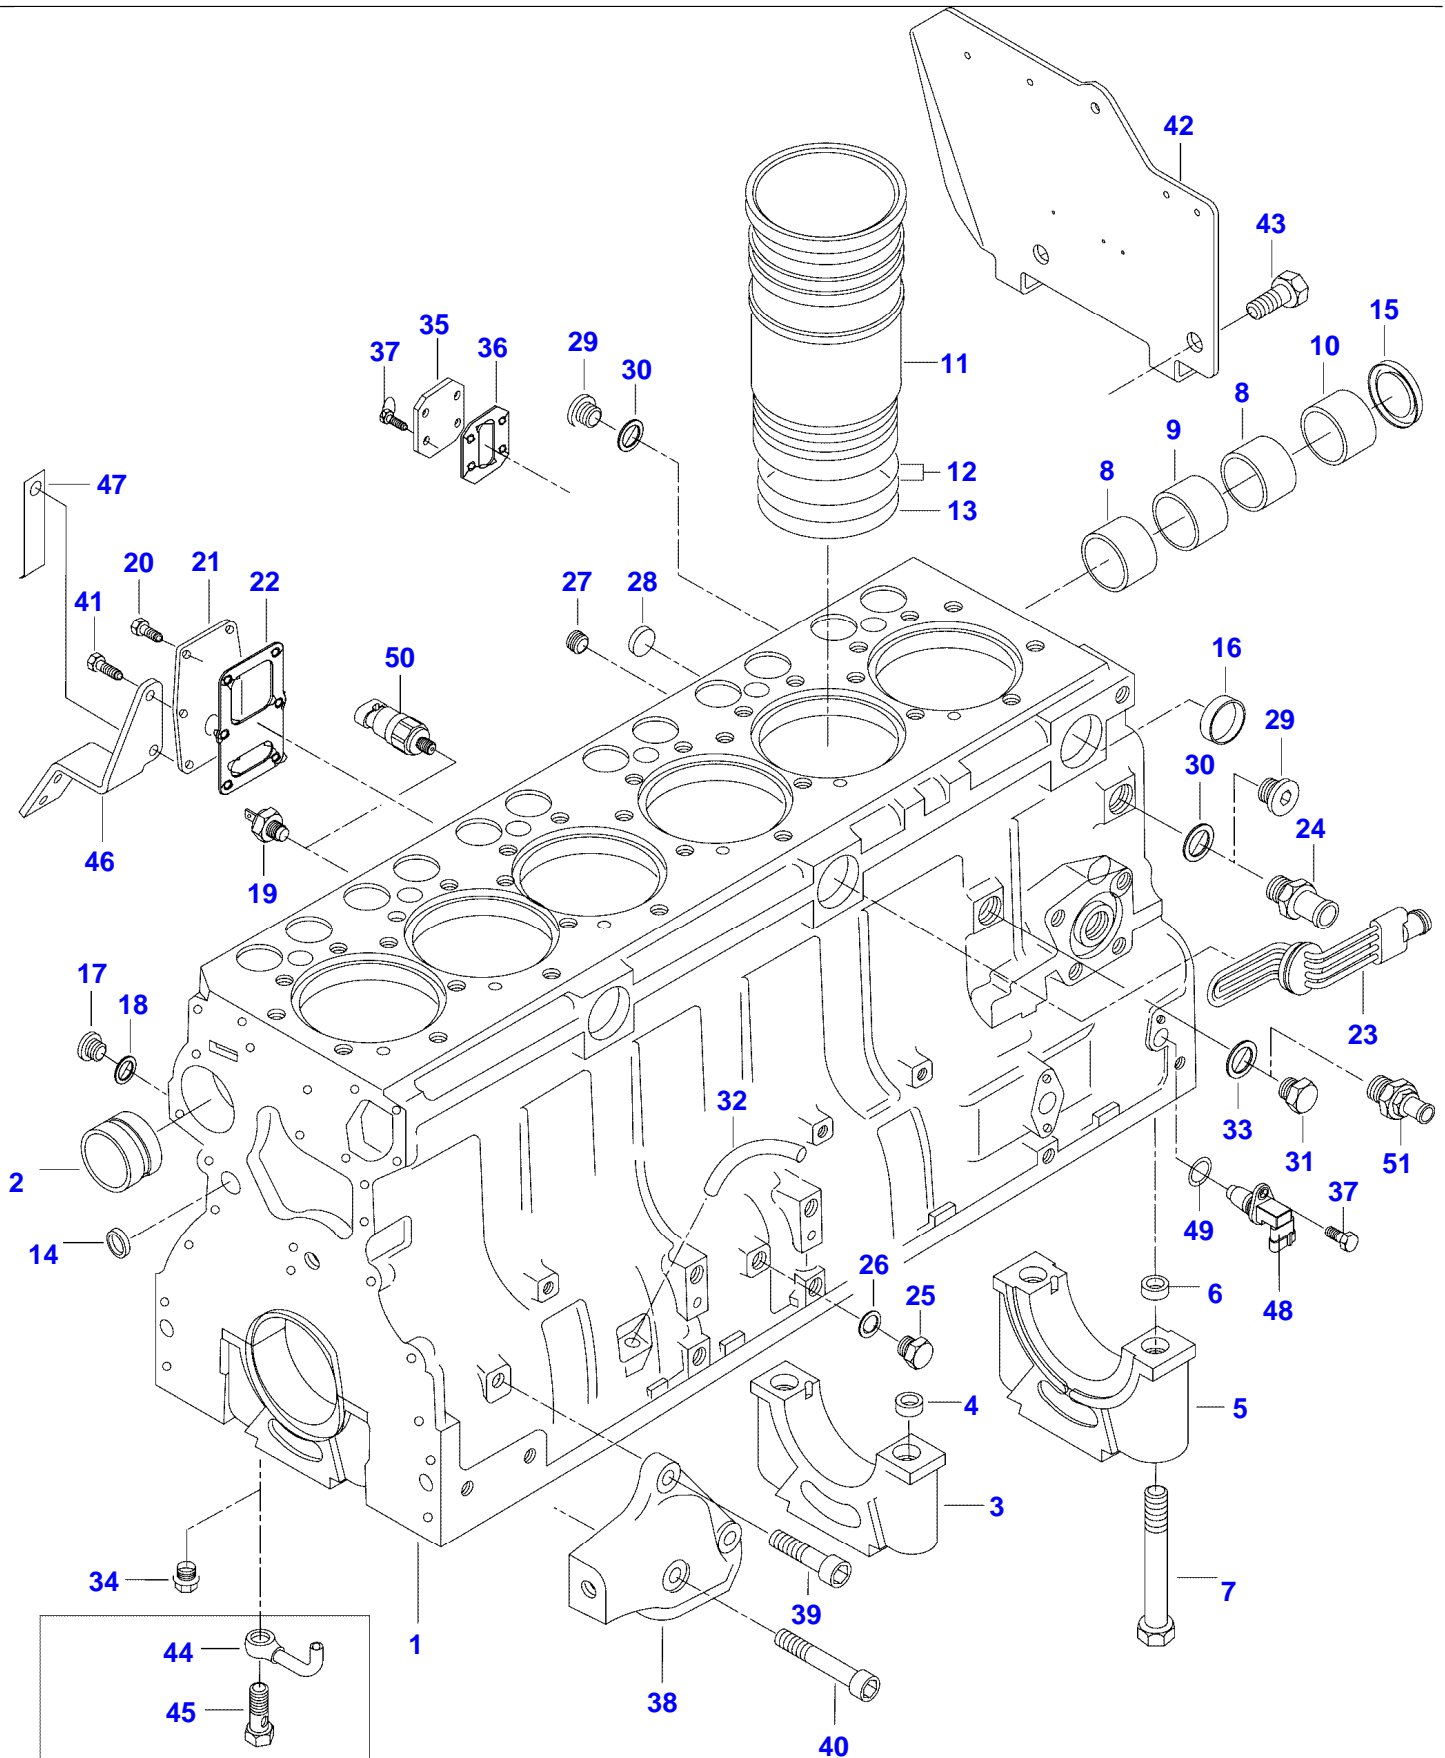

T120 TRACTOR (T SERIES)
SPIMG-005-21-02

T160-T190