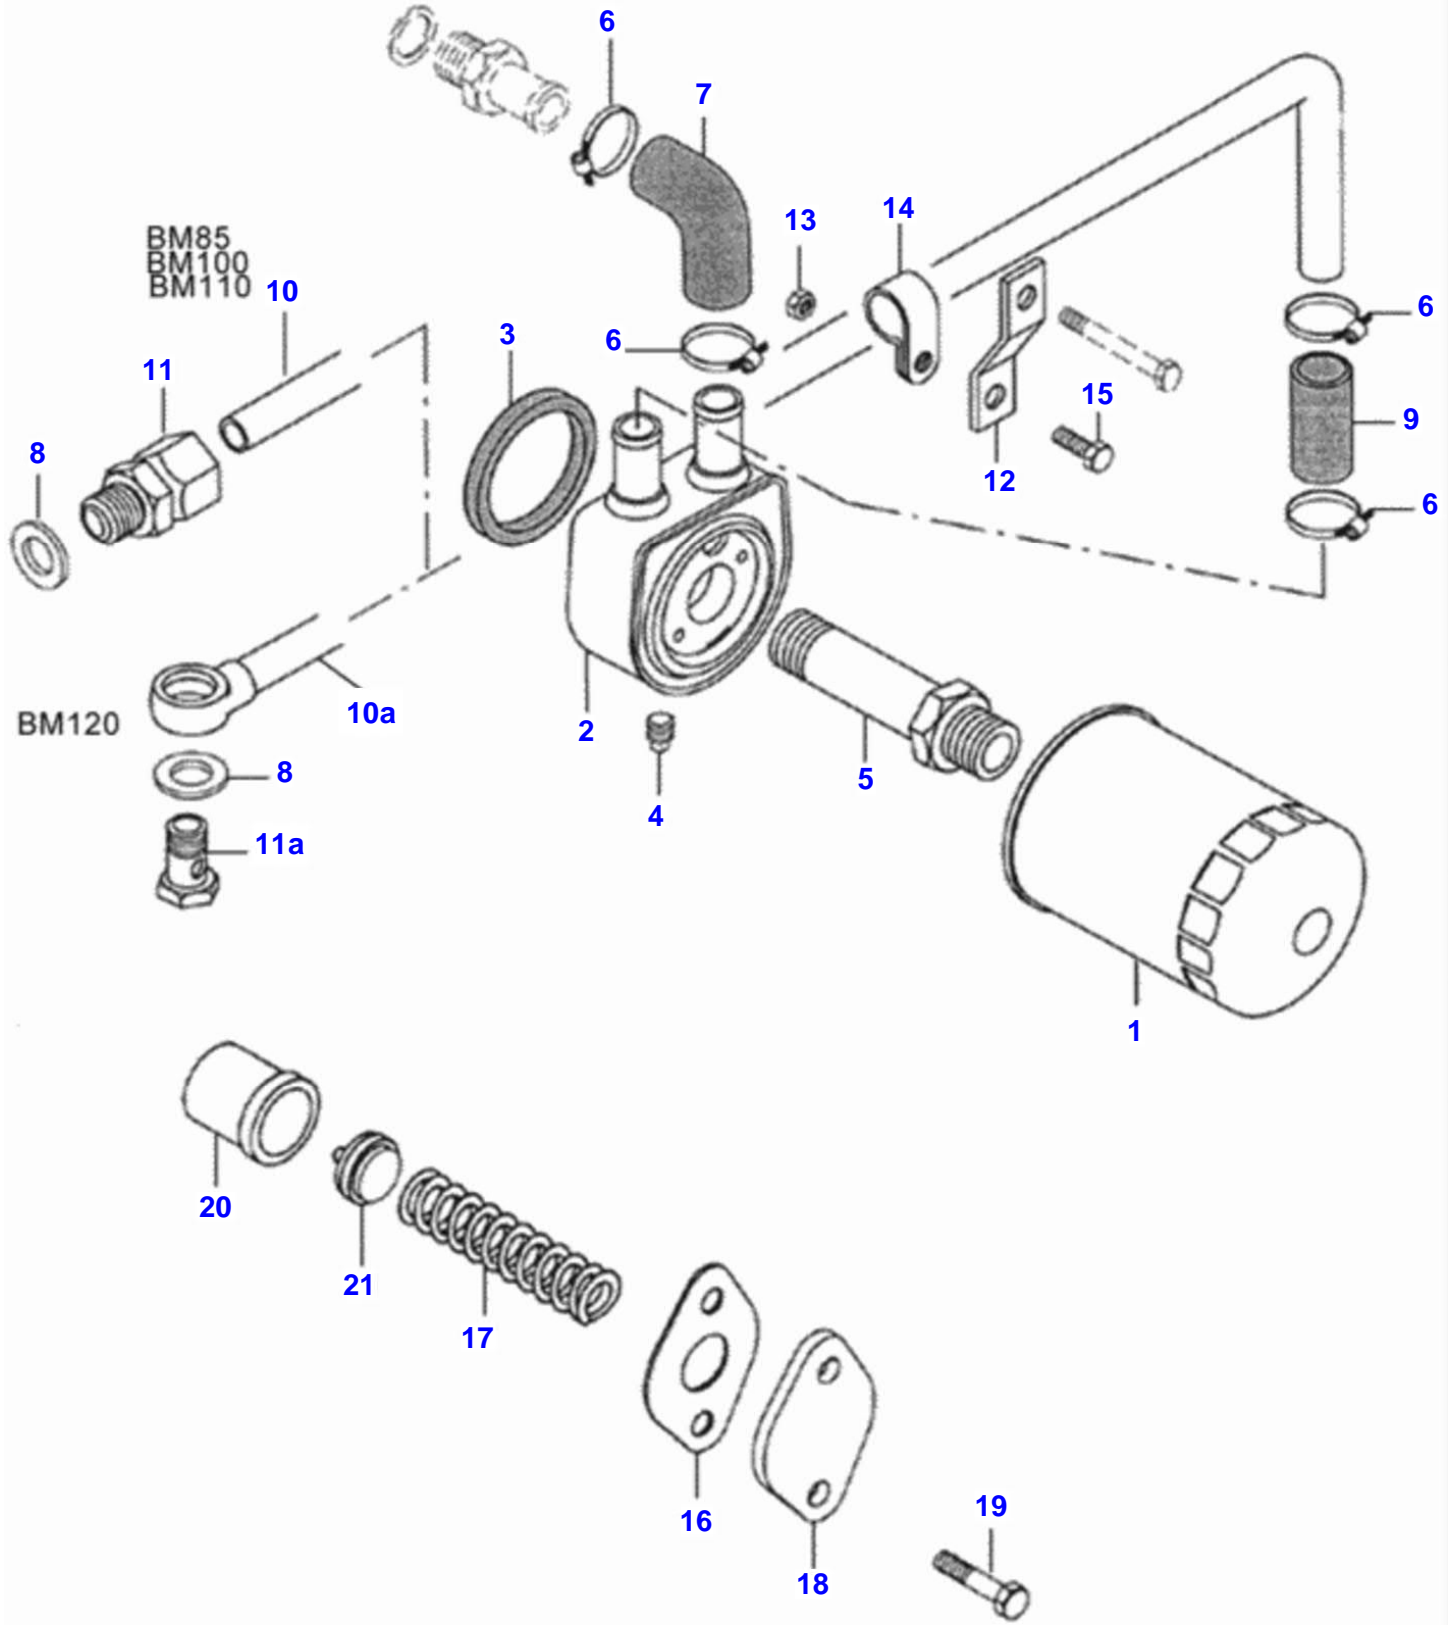

BM 120 GII TRACTOR (BR) - C012004
00000304

Engine Oil Cooler

Item	Part Number	Qty	Description	Comments
	V836847929	1	Pipe	
	V640435015	1	Screw	
1	V836647133	1	Oil Filter	
2	V836129315	1	Oil Cooler	Include 3 and
3	V835331586	1	Seal	
4	V836131366	1	Plug	
5	V836647405	1	Connection	
6	VGP3910	4	Clamp	
7	V836747124	4	Hose	
8	VKH3617	1	Collet	
9	V836129978	1	Hose	
12	V836847930	1	Bracket	
13	VJB1108	1	Nut	
14	V602074615	1	Clamp	
15	VHA6323	1	Screw	
16	V836322190	1	Gasket	
17	V836659523	1	Spring	
18	V836129849	1	Cover	
19	VHA9230	2	Screw	
20	V836659521	1	Retention	
21	V836659522	1	Plate