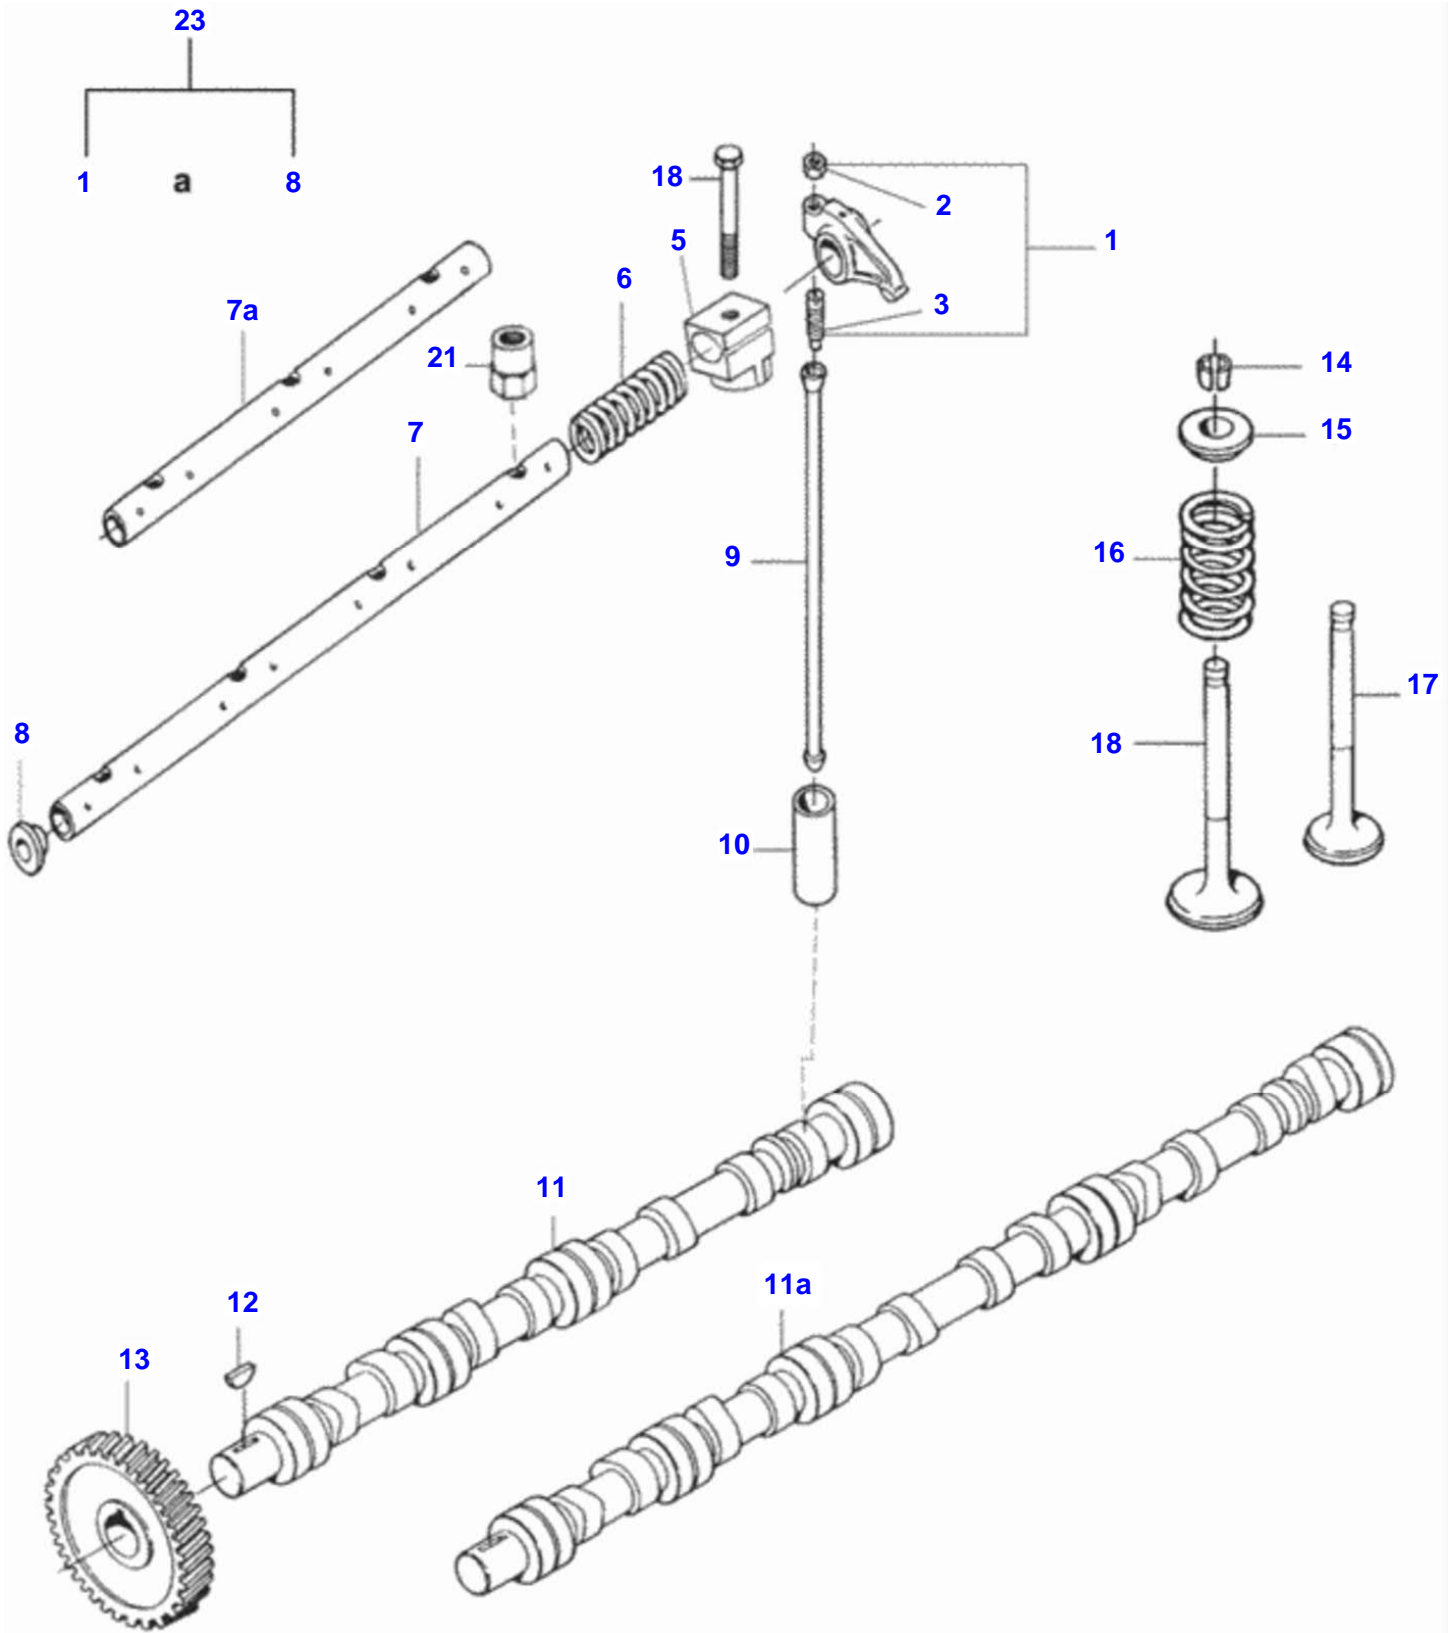

BM 120 GII TRACTOR (BR) - C012004
0000285

Valve Mechanism

Item	Part Number	Qty	Description	Comments
	V836655870	2	Shaft	
	V836866054	1	Camshaft	
1	V836667042	12	Complete	Ref. 2 e 3
2	V512861000	12	Nut	
3	V837069023	12	Bolt	
5	V836666609	6	Bracket	
6	V836655884	4	Spring	
8	V837069020	4	Plug	
9	V836655867	12	Rod	
10	V836014264	12	Tappet	
12	V603305760	1	Key	
13	V836646389	1	Gear	
14	V836646382	24	Valve Cotter	
15	V836646381	12	Spring Plate	
16	V836646380	12	Spring	
17	V836646357	6	Valve Exhaust	
18	V836646356	6	Valve Inlet	
19	V529801910	2	Screw	
21	V836655406	6	Nut	
23	V836667043	1	Parts Pack	Ref. 1,2,3,5,6,7