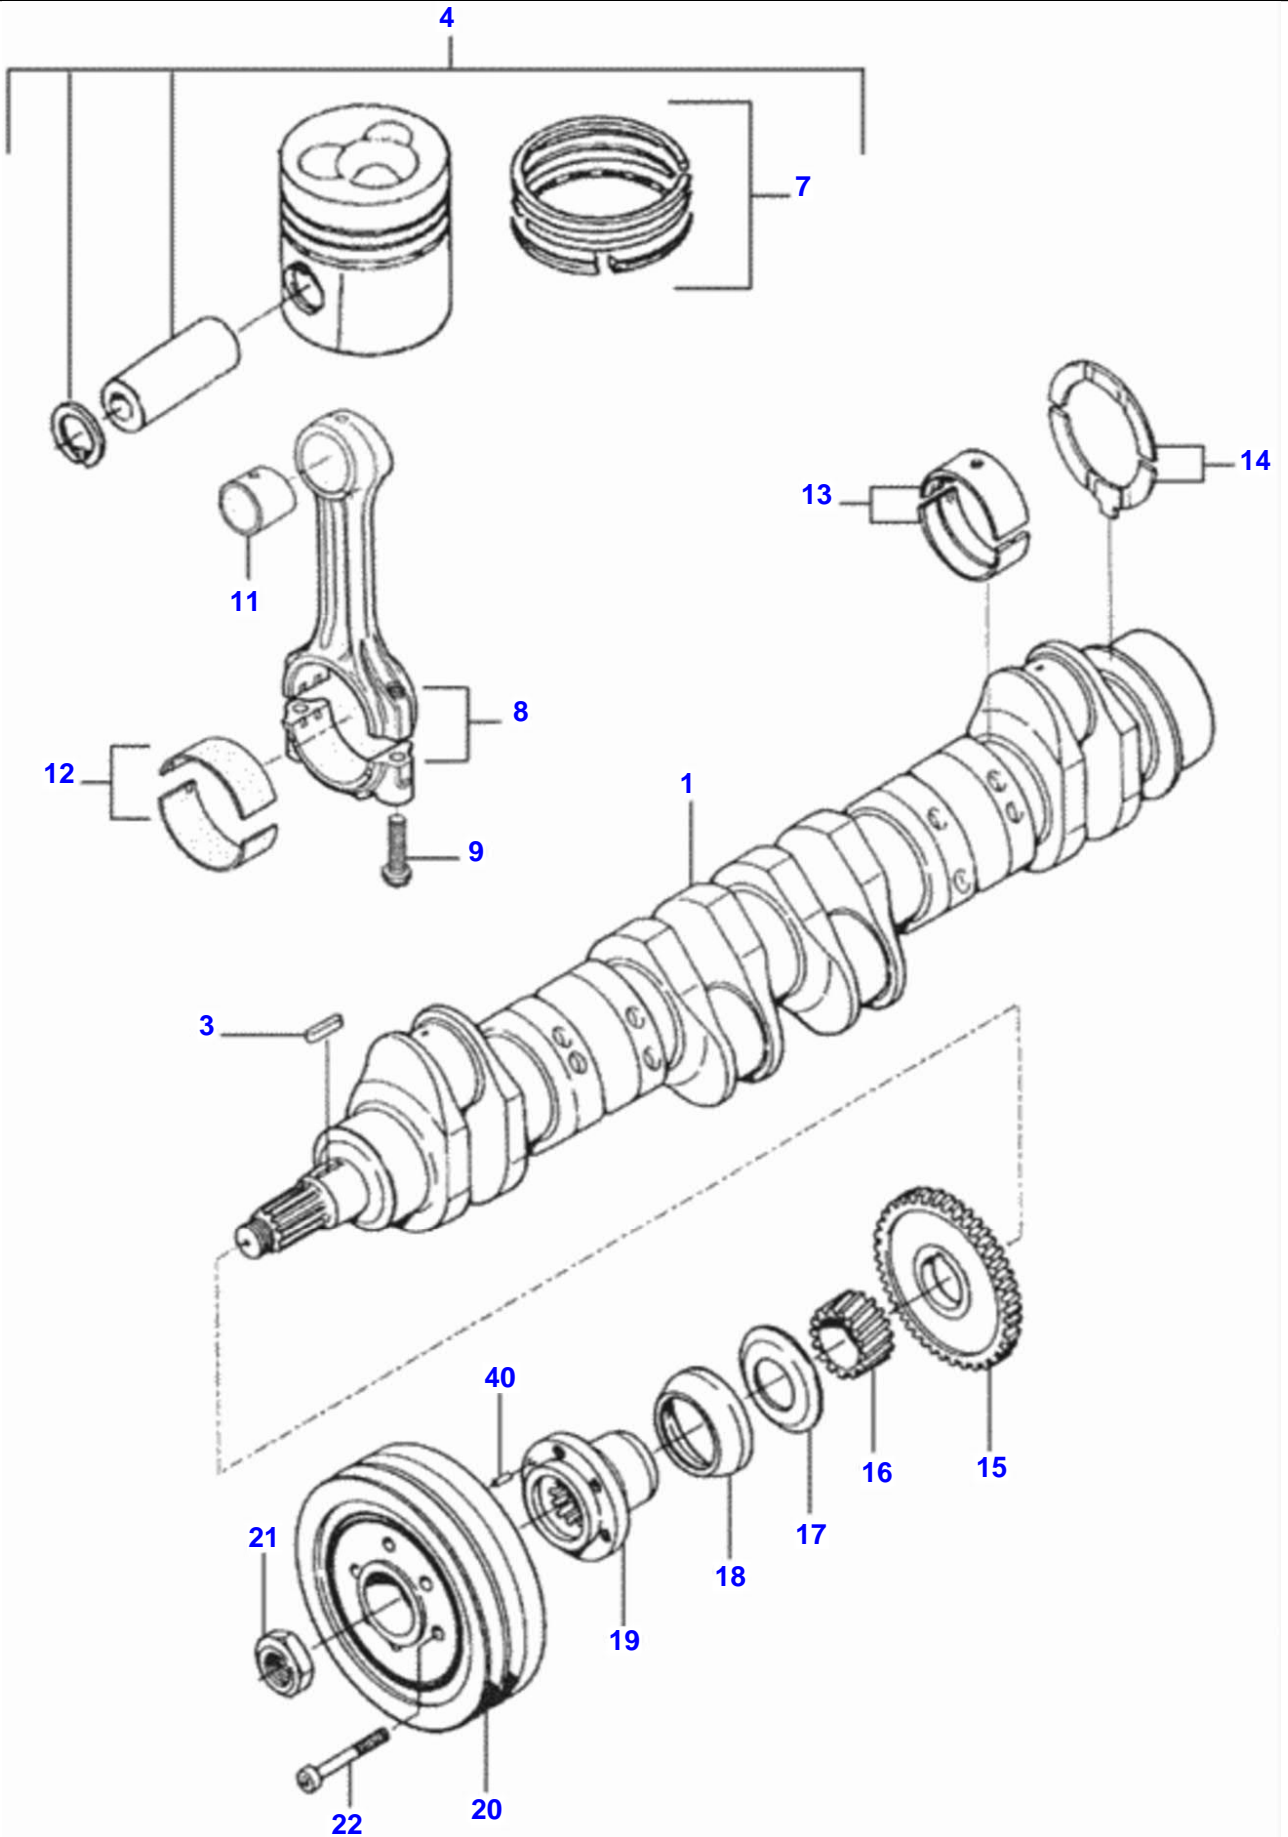

BM 120 GII TRACTOR (BR) - C012004
0000283

Crankshaft Mechanism

Item	Part Number	Qty	Description	Comments
1	V836859075	1	Crankshaft	
3	V603345110	1	Key	
4	V88605300	6	Complete Piston	
7	V836640126	6	Piston Ring Set	
8	V82659900	1	Kit, Conrod	
9	V836864141	12	Screw	
11	V836646271	6	Bush	
12	V836112762	6	Slider Bearing	
	V836110552	6	Big End Bearing	
	V836112767	6	Slider Bearing	
	V836112765	6	Slider Bearing	
	V836112763	6	Slider Bearing	
13	V836655539	7	Big-end Bearing	
	V836655538	7	Big-end Bearing	
	V836655537	7	Big-end Bearing	
	V836655514	7	Big-end Bearing	
	V836655536	7	Big-end Bearing	
14	V836120333	2	Washer	0,20mm
	V836120332	2	Washer	0,10mm
	V836119459	2	Washer	Standard
15	V836119550	1	Gear	
16	V836122840	1	Gear	
17	V836129781	1	Ring	
18	V836136271	1	Dustcap	
19	V836846463	1	Hub	
20	V836864290	1	Pulley	
21	V836647310	1	Nut	
22	V581804680	6	Allen Bolt	
40	V595953360	1	Pin