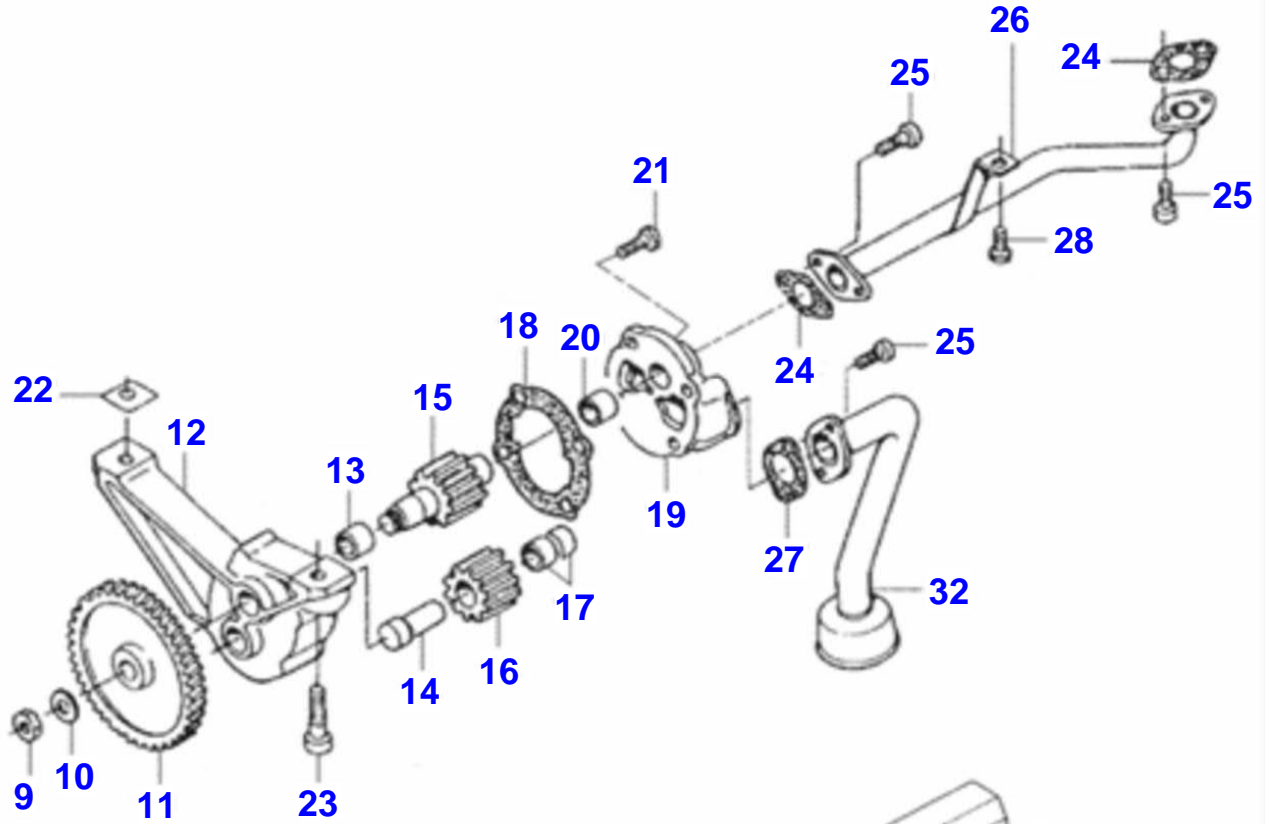

BM 120 GII TRACTOR (BR) - C012004
00000830

Sump

Item	Part Number	Qty	Description	Comments
1	V836852918	1	Oil Sump	
2	V836322183	1	Gasket	
3	V836346142	2	Gasket Oil Sump	
4	V581704830	2	Screw	
5	V529901890	14	Bolt	
6	VKH3610	1	Collet	
7	VGR0225	1	Plug	
8	V836014330	1	Measuring	
9	V504861000	1	Nut	
10	V836122910	1	Washer	
11	V836338667	1	Gear	
12	V836338186	1	Housing	
13	V836322909	1	Bush	
14	V836338668	1	Shaft	
15	V836338181	1	Gear	
16	V836338180	1	Gear	
17	V836322909	2	Bush	
18	V836119796	1	Gasket	
19	V836855297	1	Cover	
20	V836322909	1	Bush	
21	V528801380	4	Bolt	
22	V836007871	X	Spacing Plate	
23	VHC8338	2	Screw	
24	V836008449	2	Gasket	
25	VHA6323	6	Screw	
26	V82650800	1	Pipe	
27	V82653700	1	Gasket	
28	VHA6313	1	Screw	
29	V529901930	6	Bolt	
30	V529903130	4	Bolt	
32	V836859673	1	Suction Pipe	
33	V836855300	1	Oil Pump	Reference 8 to 2