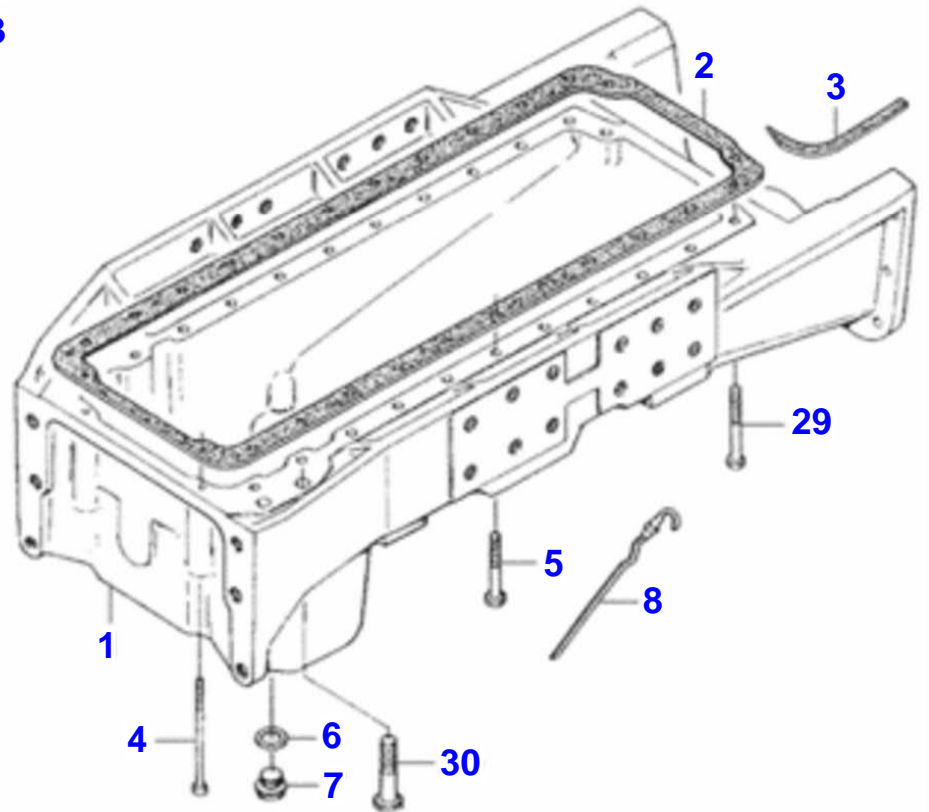

Thank you so much for reading

BM 120 GII TRACTOR (BR) - C012004
00000830

Sump

Item	Part Number	Qty	Description	Comments
1	V836852918	1	Oil Sump	
2	V836322183	1	Gasket	
3	V836346142	2	Gasket Oil Sump	
4	V581704830	2	Screw	
5	V529901890	14	Bolt	
6	VKH3610	1	Collet	
7	VGR0225	1	Plug	
8	V836014330	1	Measuring	
9	V504861000	1	Nut	
10	V836122910	1	Washer	
11	V836338667	1	Gear	
12	V836338186	1	Housing	
13	V836322909	1	Bush	
14	V836338668	1	Shaft	
15	V836338181	1	Gear	
16	V836338180	1	Gear	
17	V836322909	2	Bush	
18	V836119796	1	Gasket	
19	V836855297	1	Cover	
20	V836322909	1	Bush	
21	V528801380	4	Bolt	
22	V836007871	X	Spacing Plate	
23	VHC8338	2	Screw	
24	V836008449	2	Gasket	
25	VHA6323	6	Screw	
26	V82650800	1	Pipe	
27	V82653700	1	Gasket	
28	VHA6313	1	Screw	
29	V529901930	6	Bolt	
30	V529903130	4	Bolt	
32	V836859673	1	Suction Pipe	
33	V836855300	1	Oil Pump	Reference 8 to 2