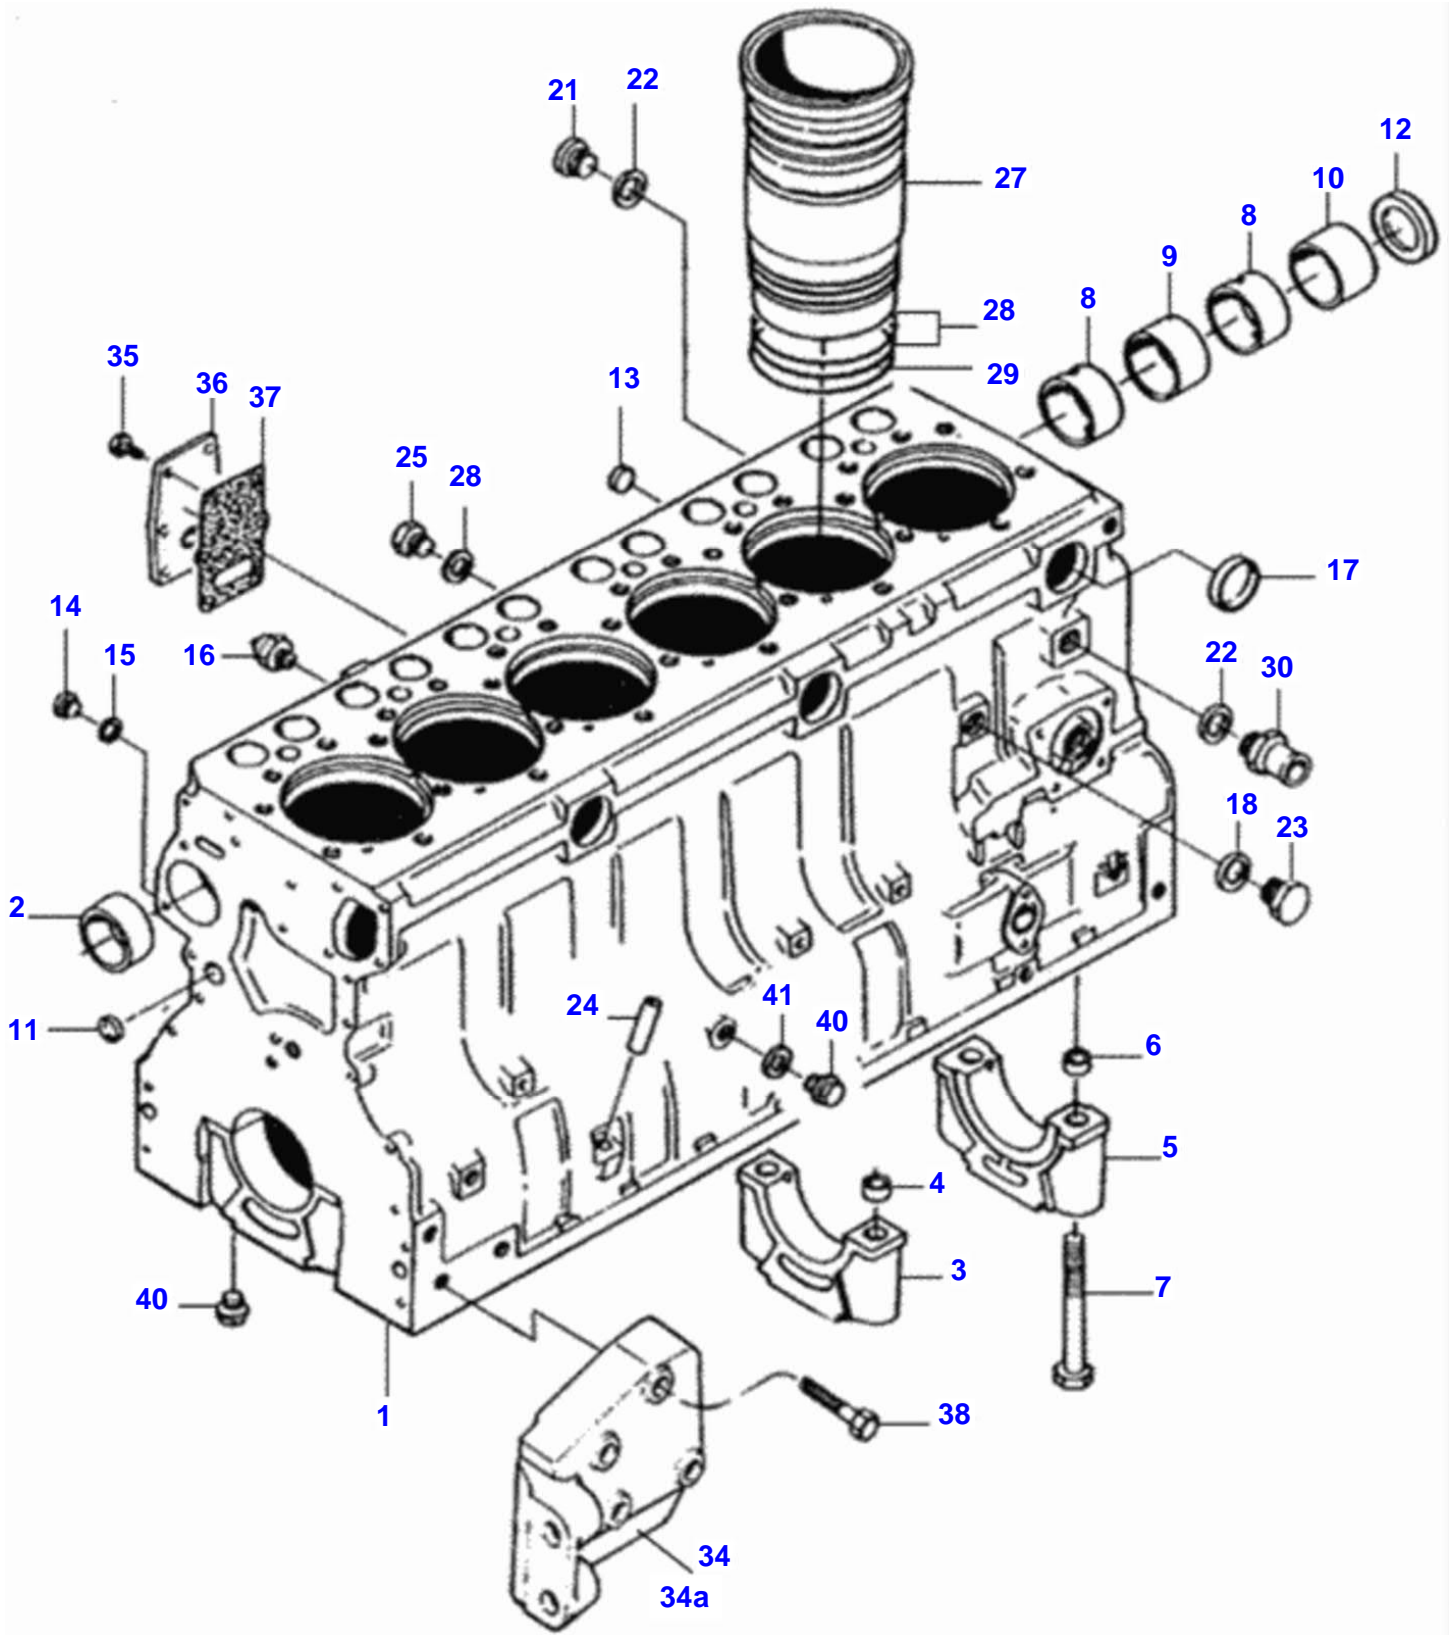

BM 120 GII TRACTOR (BR) - C012004
00000303

Cylinder Block

Item	Part Number	Qty	Description	Comments
1	V836866110	1	Cylinder Block	Ref. 2 - 10
2	V836322610	1	Bush	
3		6	Bearing Cover	[A]
4	V836214478	12	Guide Bushing	
5		1	Bearing Cover	[A]
6	V836214478	2	Guide Bushing	
7	V529903180	14	Screw	
8	V836852460	2	Bush	
9	V836852459	1	Bush	
10	V836852461	1	Bush	
11	V640016016	4	Plug	
12	V836852744	1	Plug	
13	V640016018	3	Plug	
14	VGR0261	3	Plug	
15	V615571014	3	Washer	
16	V887283760	1	Pressure Sensor	
17	V640016040	3	Plug	
18	VKH3617	1	Collet	
21	V640325018	1	Plug	
22	VKH4946	2	Collet	
23	V836019756	1	Plug	
24	V836014334	1	Pipe	
25	VGR0277	1	Plug	
26	VKH3635	1	Collet	
27	V836647935	6	Liner	Flange 9,23 mm
	V836666990	6	Liner	
	V836647933	6	Liner	Flange 9,08 mm
	V836647934	6	Liner	Flange 9,13 mm
28	V836647502	12	Collet	
29	V836647503	8	Collet	
30	V82615500	1	Pipe	
34	V836852656	1	Bracket	
	V82055800	1	Bracket	
35	VHC9326	6	Screw	
36	V836846444	1	Cover	
37	V836322852	1	Cover Gasket	
38	V529802682	8	Screw	
40	V640305012	7	Plug	
41	V615881216	1	Collet	

Cylinder Head

Item	Part Number	Qty	Description	Comments
	V836647936	6	Valve Seat	
1	V836855381	2	Head	Novo
2	V836673175	12	Valve Guide	
3	V836647600	6	Valve Seat	
4	V836647942	10	Pad	
5	V837070290	2	Head Gaskets	
6	V836859104	32	Bolt	
7	V546901435	12	Dog	
10	VJB8905	4	Nut	
11	V836119855	4	Washer	
12	V836012841	4	Washer	
13	V546801900	4	Dog	
14	VJB1110	4	Nut	
15	V640325018	2	Plug	
16	V836859110	2	Nut	
17	V528801380	6	Bolt	
19	V836859110	2	Nut	
20	V836859109	2	Dog	
21	V836755007	1	Hose	
22	V595953360	2	Pin	
24	V836855349	2	Eyelet	
25	V836855350	1	Cover	
26	V836866215	2	Gasket	
27	V528801820	4	Screw	
28	V836855348	1	Plate	
29	V836866214	1	Gasket	
30	V640016045	1	Pad	
31	V836846448	1	Cover	
32	V836646359	1	Cover	
33	V836646360	2	Gasket	