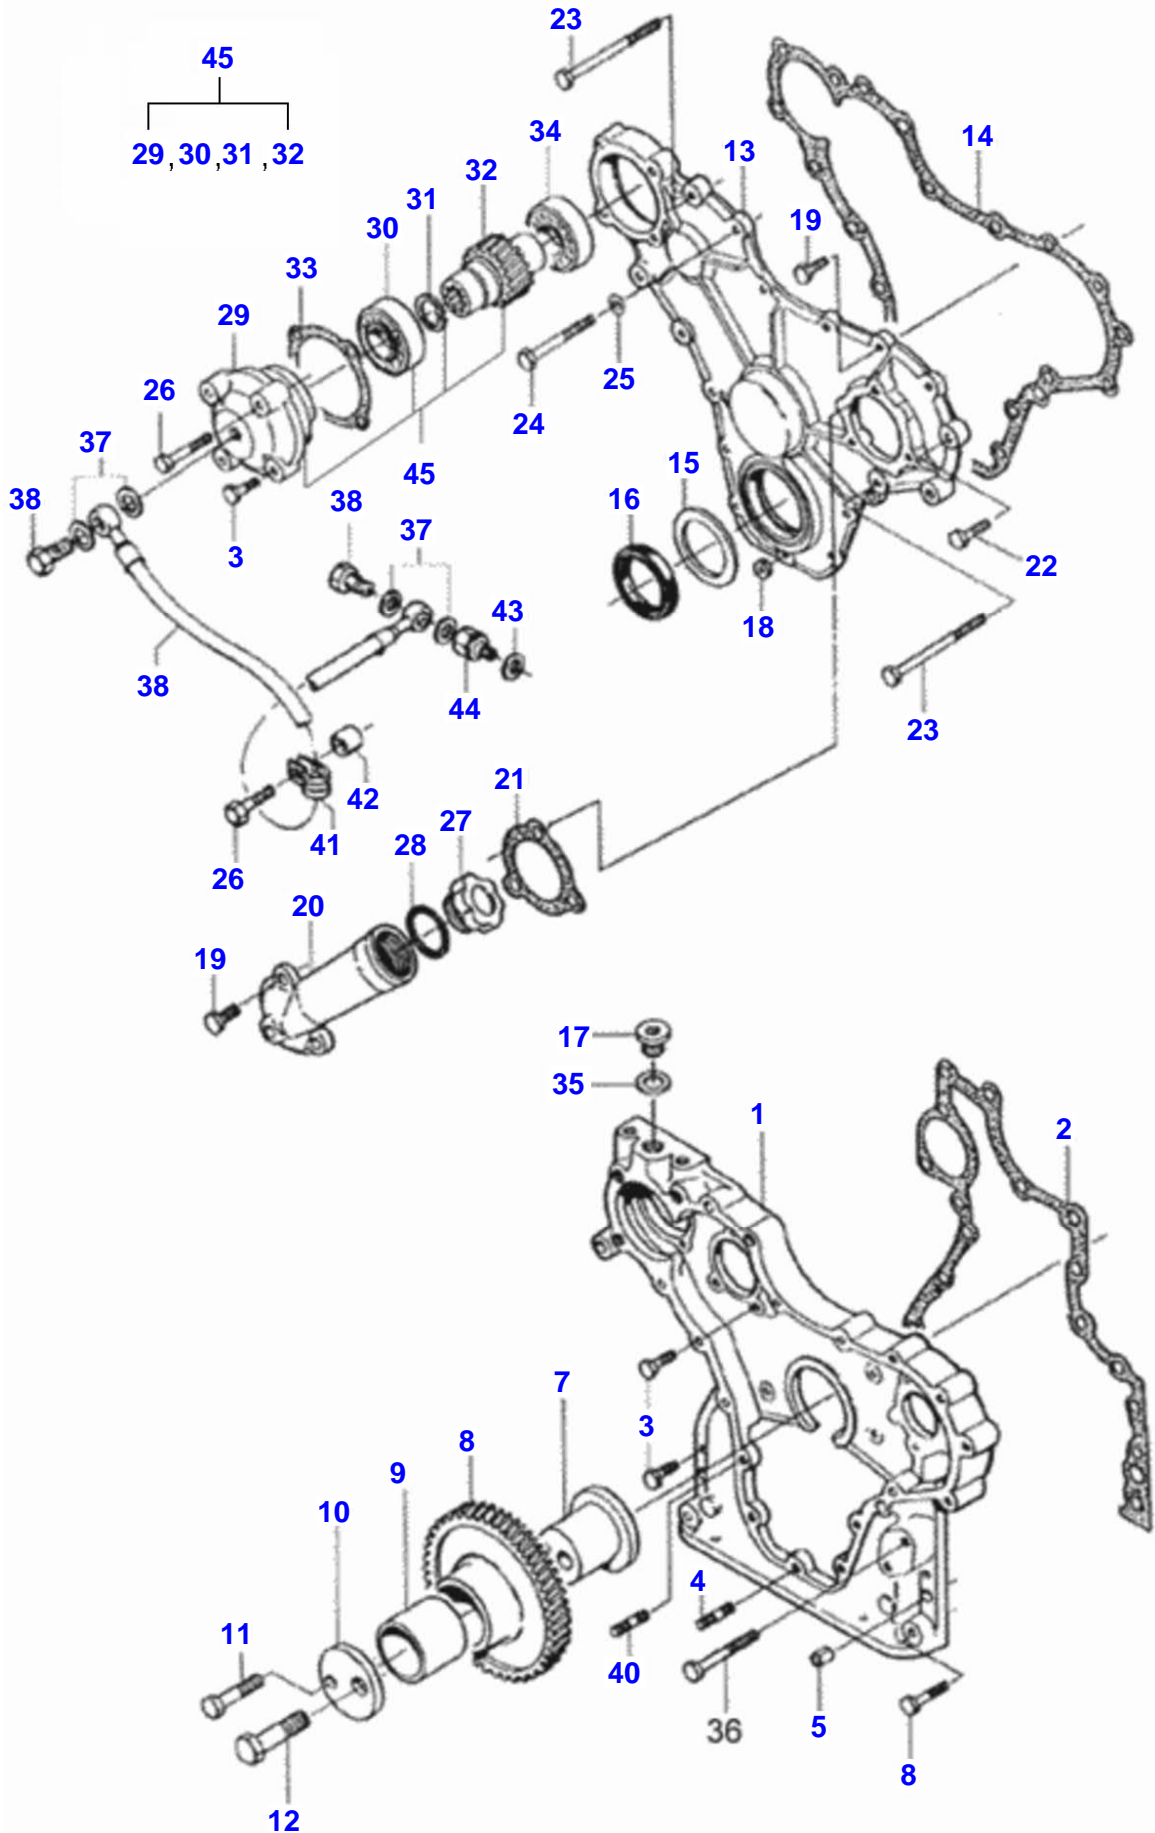

BM 120 GII TRACTOR (BR) - C012004
00000125

Gear Housing

Item	Part Number	Qty	Description	Comments
1	V836652221	1	Timing Gear Case	
2	V836647419	1	Gasket	
3	VHA6324	10	Screw	
4	V546801380	4	Dog	
5	VJE8802	4	Pin	
6	V529801440	2	Screw	
7	V836138356	1	Shaft	
8	V836138354	1	Gear	
9	V836139039	1	Bush	
10	V836129845	1	Flange	
11	V529801910	1	Screw	
12	V529902720	1	Screw	
13	V836647575	1	Cover	
14	V835336796	1	Gasket	
15	V836129782	1	Collet	
16	V614105880	1	Seal	
17	V640325018	1	Plug	
18	VJB1108	4	Nut	
19	V528801380	6	Bolt	
20	V836746921	1	Filler	
21	V836129946	1	Gasket	
22	VHA9230	3	Screw	
23	V529801500	2	Screw	
24	VHA8328	3	Screw	
25	V836120989	1	Washer	
26	V529801460	3	Screw	
27	V836338733	1	Cover	
28	V614604740	1	Collet	
29	V836655230	1	Bearing Housing	
30	VLA1014	1	Bearing	
31	VKG3031	1	Circlip	
32	V836122843	1	Shaft	
33	V835336793	1	Gasket	
34	VLA1014	1	Bearing	
35	V615881822	1	Collet	
36	VHA8327	1	Screw	
37	V615870610	4	Washer	
38	V82619400	2	Banjo Bolt	
39	V82607600	1	Hose	
40	V546801410	1	Dog	
41	V602060612	1	Clamp	
42	V836119296	1	Spacer	
43	V615571014	1	Washer	
44	V836655233	1	Connection	
45	V836647725	1	Bearing	Ref. 29, 30, 31