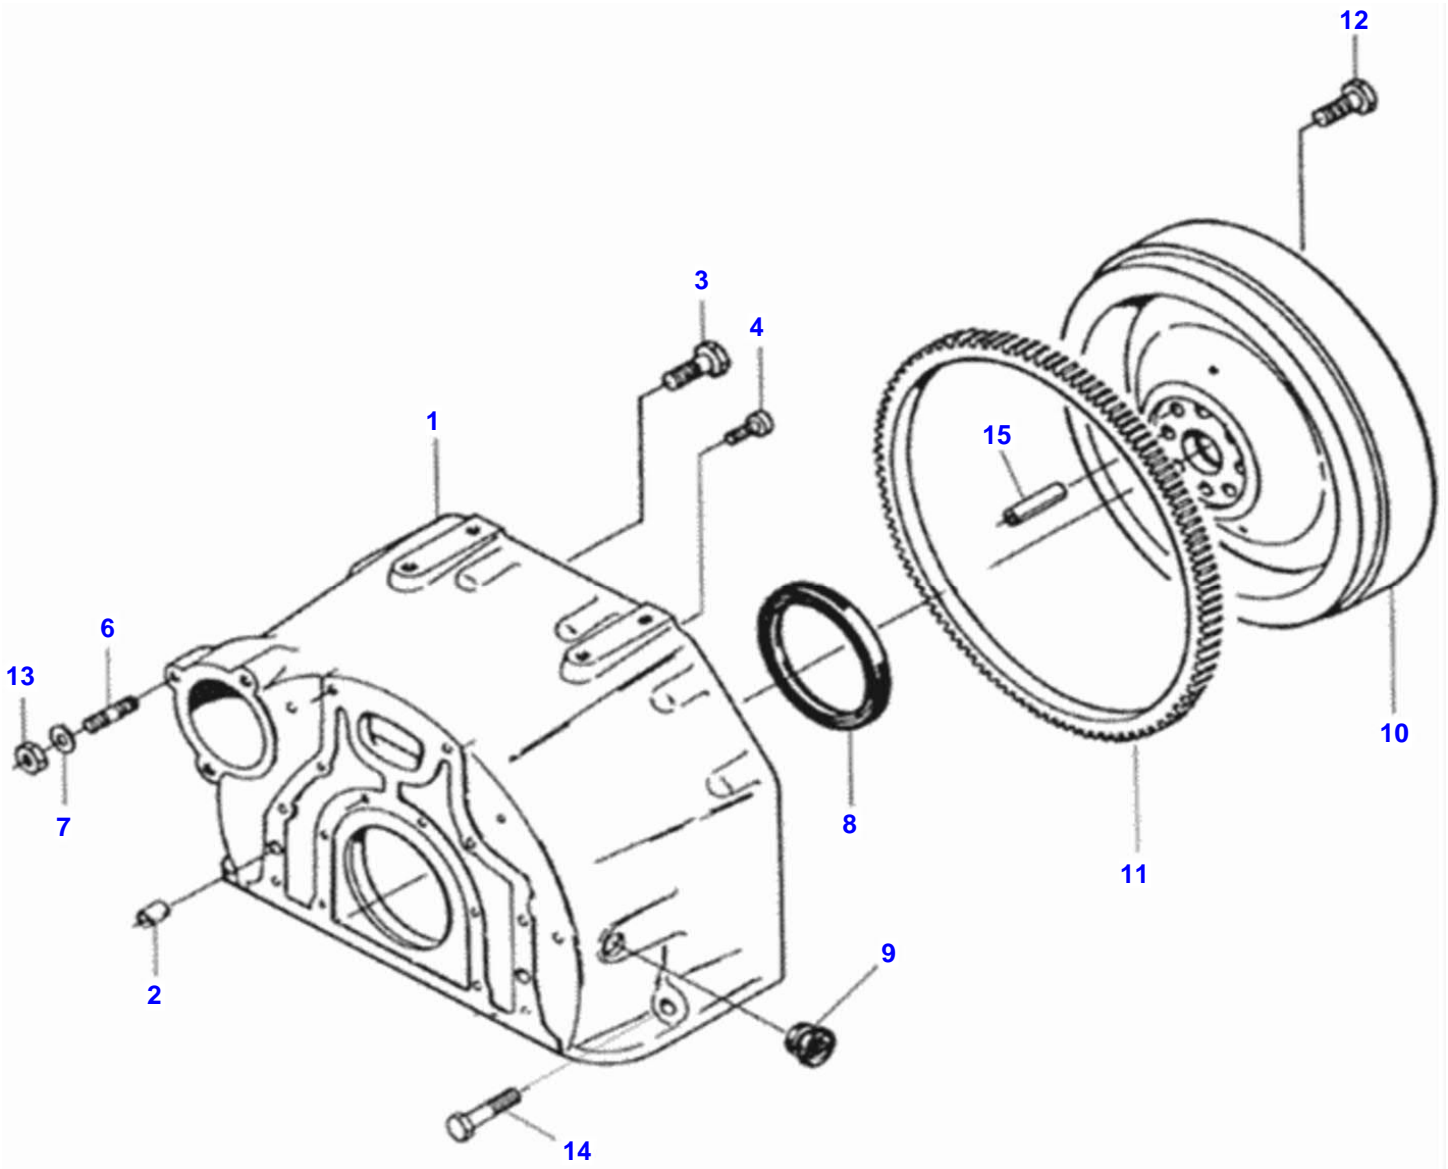

BM 120 GII TRACTOR (BR) - C012004
00000561

Flywheel And Gear Rim

Item	Part Number	Qty	Description
1	V836647439	1	Flywheel Housing
2	V598359850	2	Pin
3	V52890220	15	Bolt
4	V581705030	6	Screw
6	V546801800	1	Dog
7	V500951000	3	Washer
8	V614500002	1	Seal
9	V836007572	1	Plug
10	V82609500	1	Flywheel
11	V835328783	1	Starter Ring
12	V528902230	8	Screw
13	V504601000	3	Nut
14	VHC8519	2	Bolt
15	V595955060	1	Pin