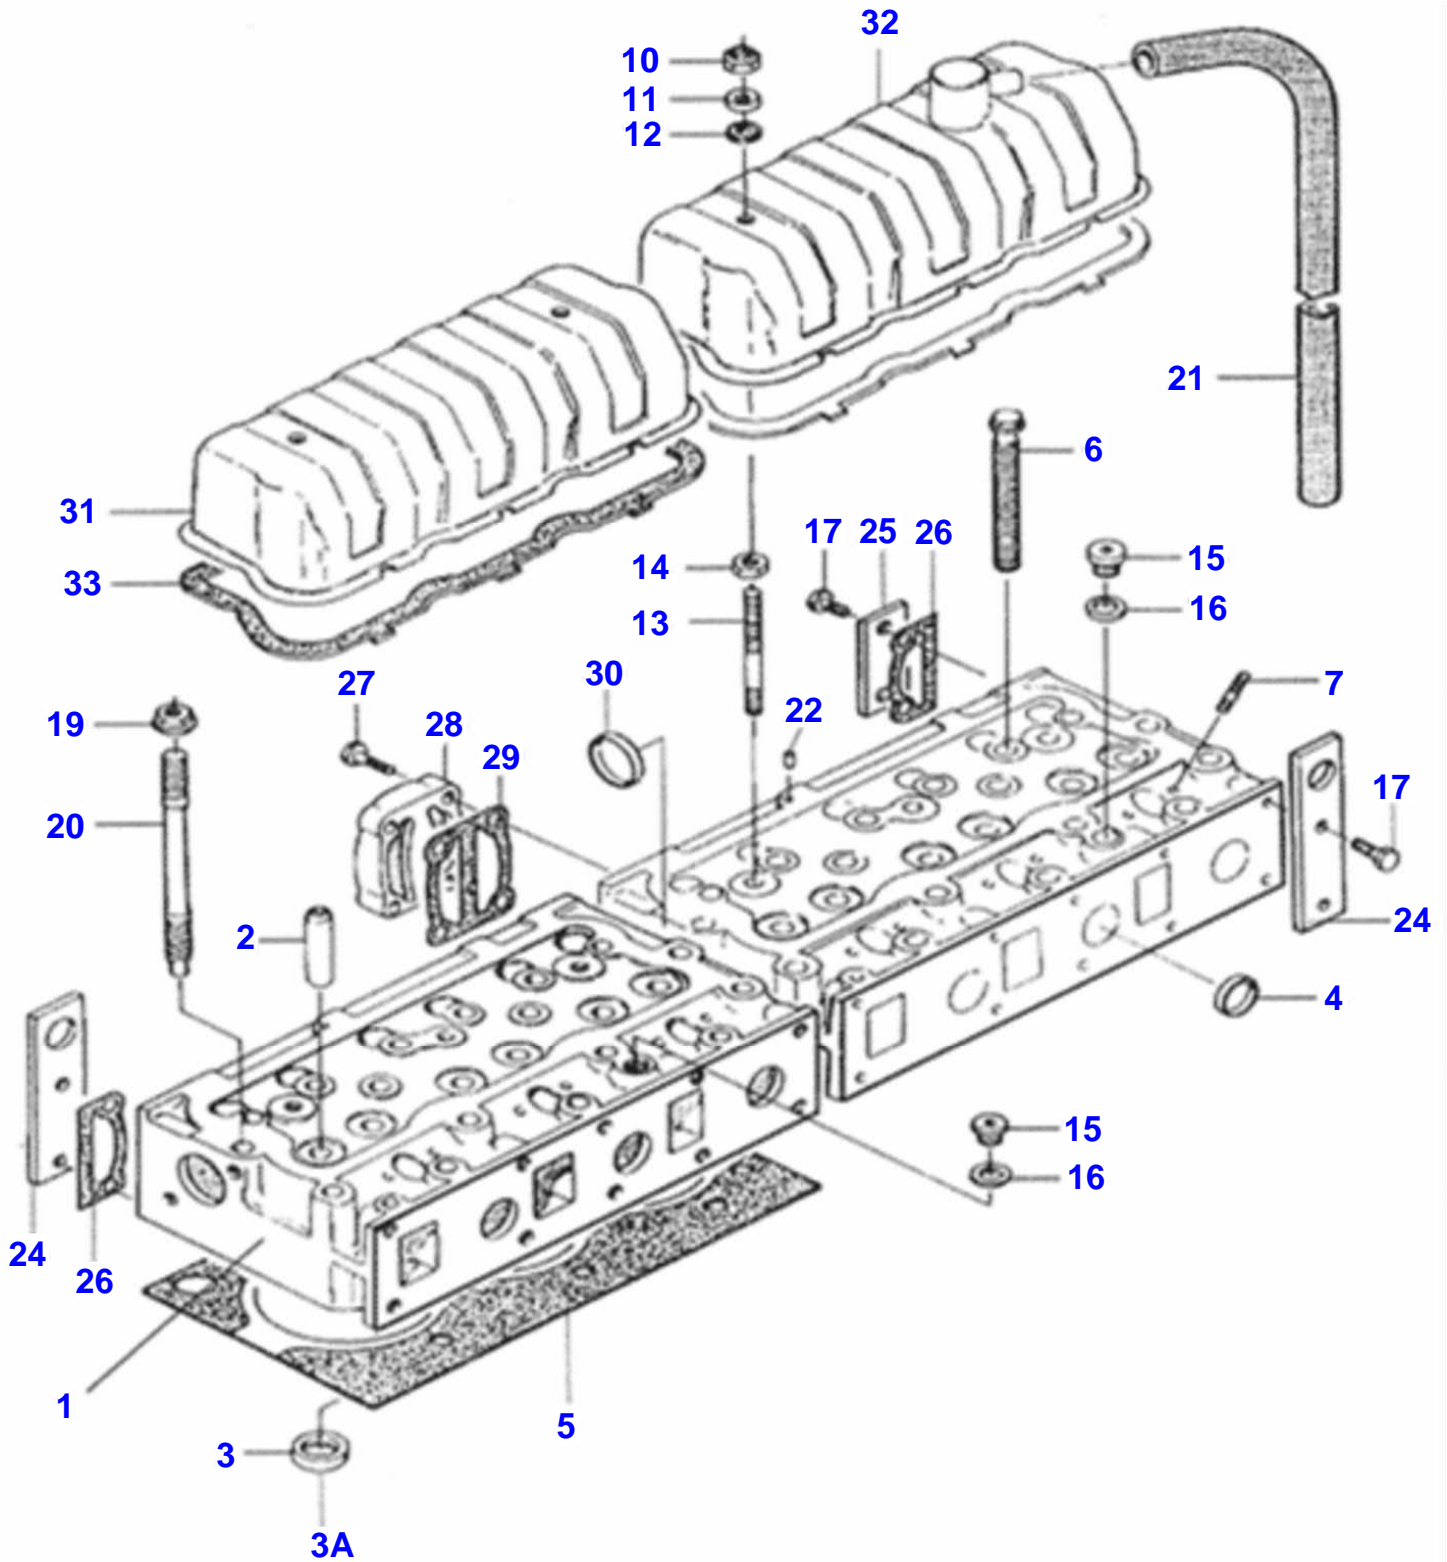

BM 120 GII TRACTOR (BR) - C012004
00000303

Cylinder Block

Item	Part Number	Qty	Description	Comments
1	V836866110	1	Cylinder Block	Ref. 2 - 10
2	V836322610	1	Bush	
3		6	Bearing Cover	[A]
4	V836214478	12	Guide Bushing	
5		1	Bearing Cover	[A]
6	V836214478	2	Guide Bushing	
7	V529903180	14	Screw	
8	V836852460	2	Bush	
9	V836852459	1	Bush	
10	V836852461	1	Bush	
11	V640016016	4	Plug	
12	V836852744	1	Plug	
13	V640016018	3	Plug	
14	VGR0261	3	Plug	
15	V615571014	3	Washer	
16	V887283760	1	Pressure Sensor	
17	V640016040	3	Plug	
18	VKH3617	1	Collet	
21	V640325018	1	Plug	
22	VKH4946	2	Collet	
23	V836019756	1	Plug	
24	V836014334	1	Pipe	
25	VGR0277	1	Plug	
26	VKH3635	1	Collet	
27	V836647935	6	Liner	Flange 9,23 mm
	V836666990	6	Liner	
	V836647933	6	Liner	Flange 9,08 mm
	V836647934	6	Liner	Flange 9,13 mm
28	V836647502	12	Collet	
29	V836647503	8	Collet	
30	V82615500	1	Pipe	
34	V836852656	1	Bracket	
	V82055800	1	Bracket	
35	VHC9326	6	Screw	
36	V836846444	1	Cover	
37	V836322852	1	Cover Gasket	
38	V529802682	8	Screw	
40	V640305012	7	Plug	
41	V615881216	1	Collet	

Cylinder Head

Item	Part Number	Qty	Description	Comments
	V836647936	6	Valve Seat	
1	V836855381	2	Head	Novo
2	V836673175	12	Valve Guide	
3	V836647600	6	Valve Seat	
4	V836647942	10	Pad	
5	V837070290	2	Head Gaskets	
6	V836859104	32	Bolt	
7	V546901435	12	Dog	
10	VJB8905	4	Nut	
11	V836119855	4	Washer	
12	V836012841	4	Washer	
13	V546801900	4	Dog	
14	VJB1110	4	Nut	
15	V640325018	2	Plug	
16	V836859110	2	Nut	
17	V528801380	6	Bolt	
19	V836859110	2	Nut	
20	V836859109	2	Dog	
21	V836755007	1	Hose	
22	V595953360	2	Pin	
24	V836855349	2	Eyelet	
25	V836855350	1	Cover	
26	V836866215	2	Gasket	
27	V528801820	4	Screw	
28	V836855348	1	Plate	
29	V836866214	1	Gasket	
30	V640016045	1	Pad	
31	V836846448	1	Cover	
32	V836646359	1	Cover	
33	V836646360	2	Gasket	