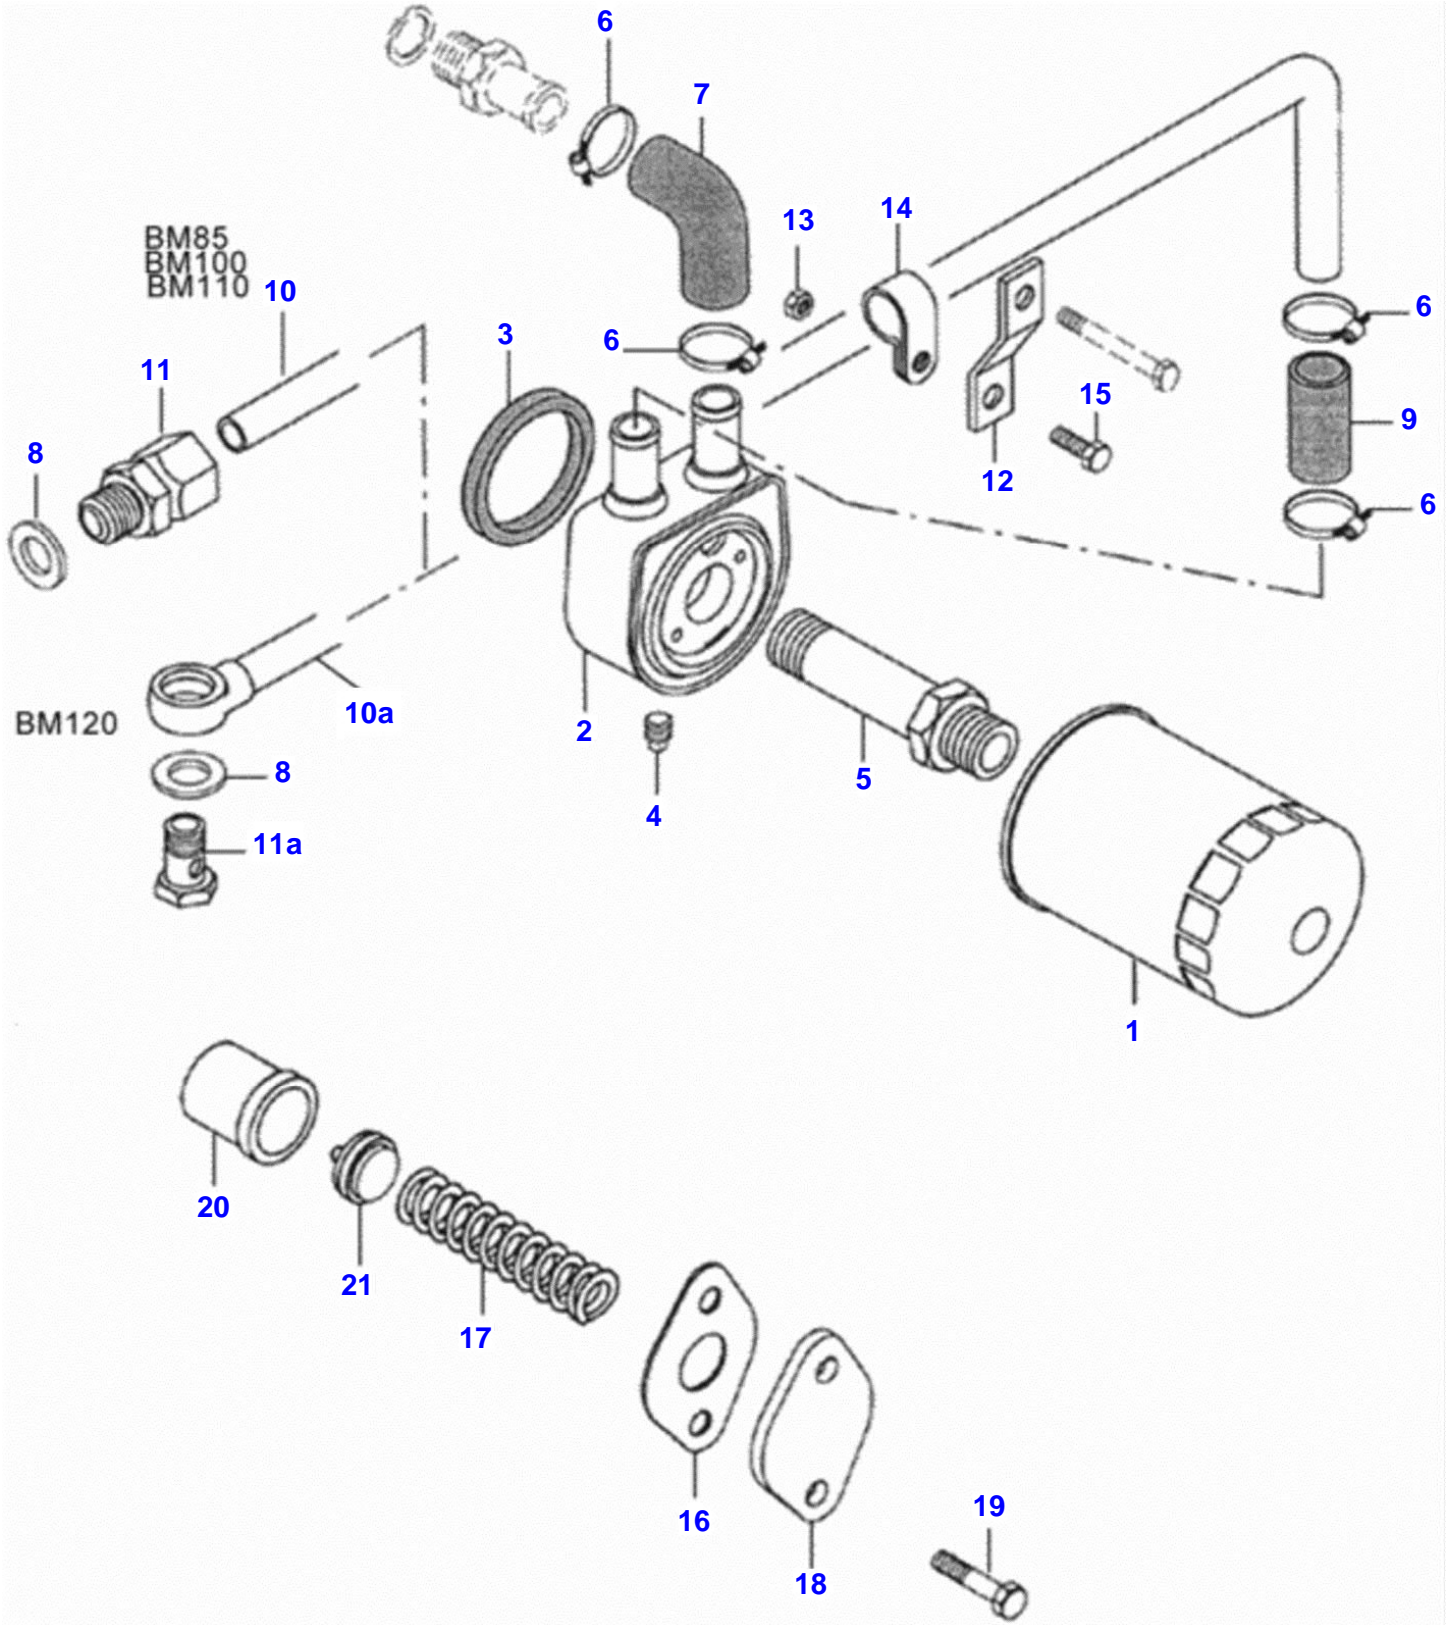

BM 100 GII TRACTOR (BR)
00000304

Item	Part Number	Qty	Description Comments	Technical Specification
1	V836647133	1	ENGINE OIL FILTER	
2	V836129315	1	OIL COOLER	
3	V835331586	1	SEALING WASHER	
4	V836131366	1	PLUG	
5	V836647405	1	UNION	
6	VGP3910	4	HOSE CLIP	20 SMS2298
7	V836747124	4	RUBBER ELBOW	
8	VKH3617	1	GASKET	A 18 X 22 X 1.5 DIN7603 CU
9	V89740600	1	HOSE	
10	V836747848	1	PIPE	
11	V641086015	1	STRAIGHT FITTING	
12	V836847930	1	BRACKET	
13	VJB1108	1	NUT	M8
14	V602074615	1	RETAINER CLAMP	
15	VHA6323	1	SCREW	M8 X 20 CL8.8
16	V836322190	1	GASKET	
17	V836864056	1	END	
18	V836129849	1	COVER	
19	VHA9230	2	SCREW	M8 X 35 SFS_EN_ISO_4017 8.8
20	V836659521	1	VALVE SEAT	
21	V836659522	1	VALVE CONE