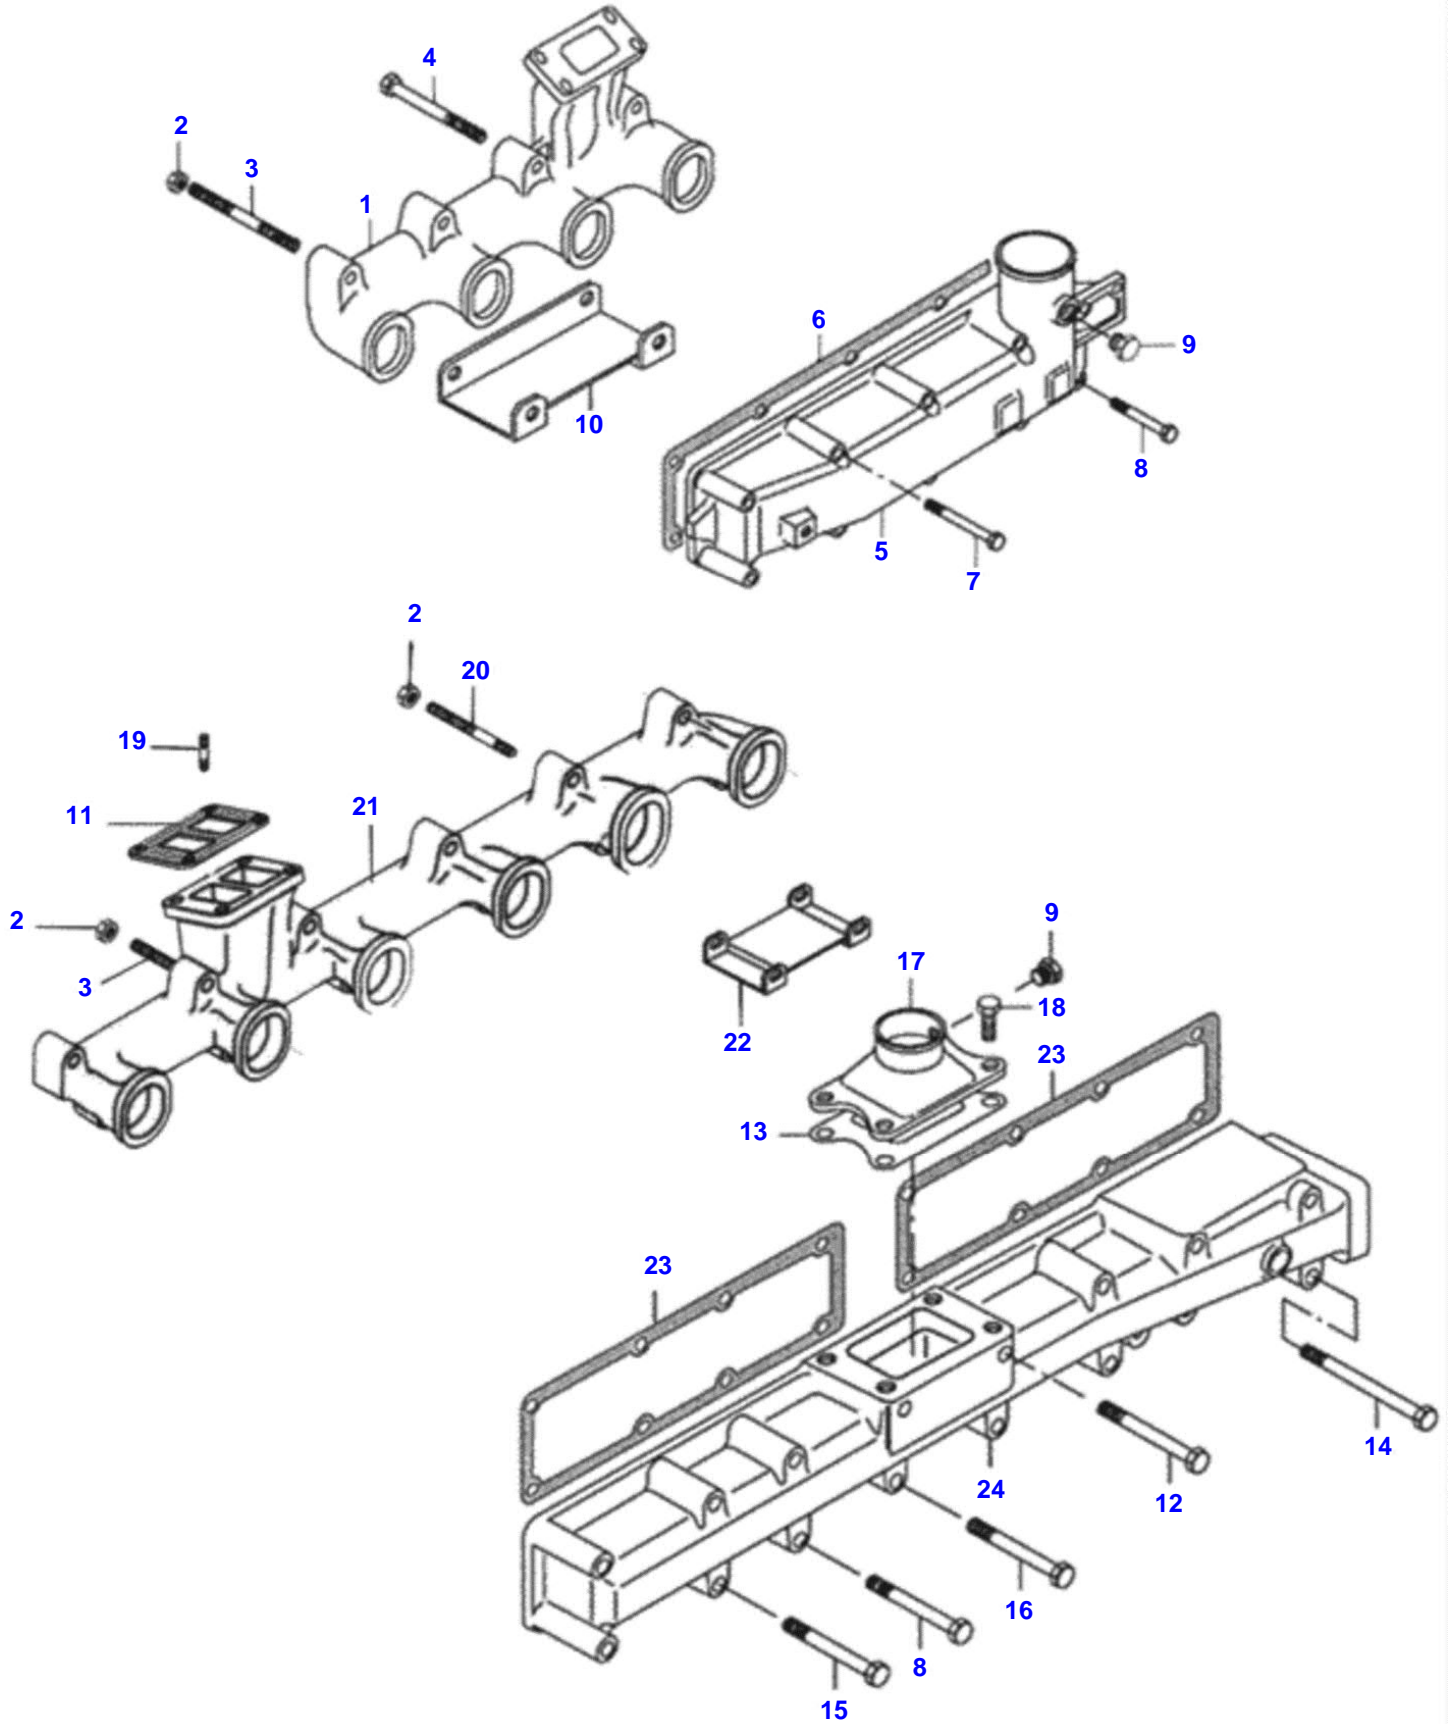

BM 100 GII TRACTOR (BR)
00000306

Item	Part Number	Qty	Description Comments	Technical Specification
1	V836747524	1	EXHAUST MANIFOLD	
2	VJB1110	3	NUT	M10
3	V546801960	3	STUD BOLT	
4	VHA8340	6	SCREW	M10 X 100 SFS_EN_ISO_4014 M8.8
5	V836747044	1	MANIFOLD	
6	V836747595	1	INTAKE MANIFOLD GASKET	
7	VHA8329	8	SCREW	M8 X 70 SFS_EN_ISO_4014 8.8
8	V529801470	1	HEX CAP SCREW	
9	V836114958	1	PLUG	
10	V836647945	1	SUPPORT