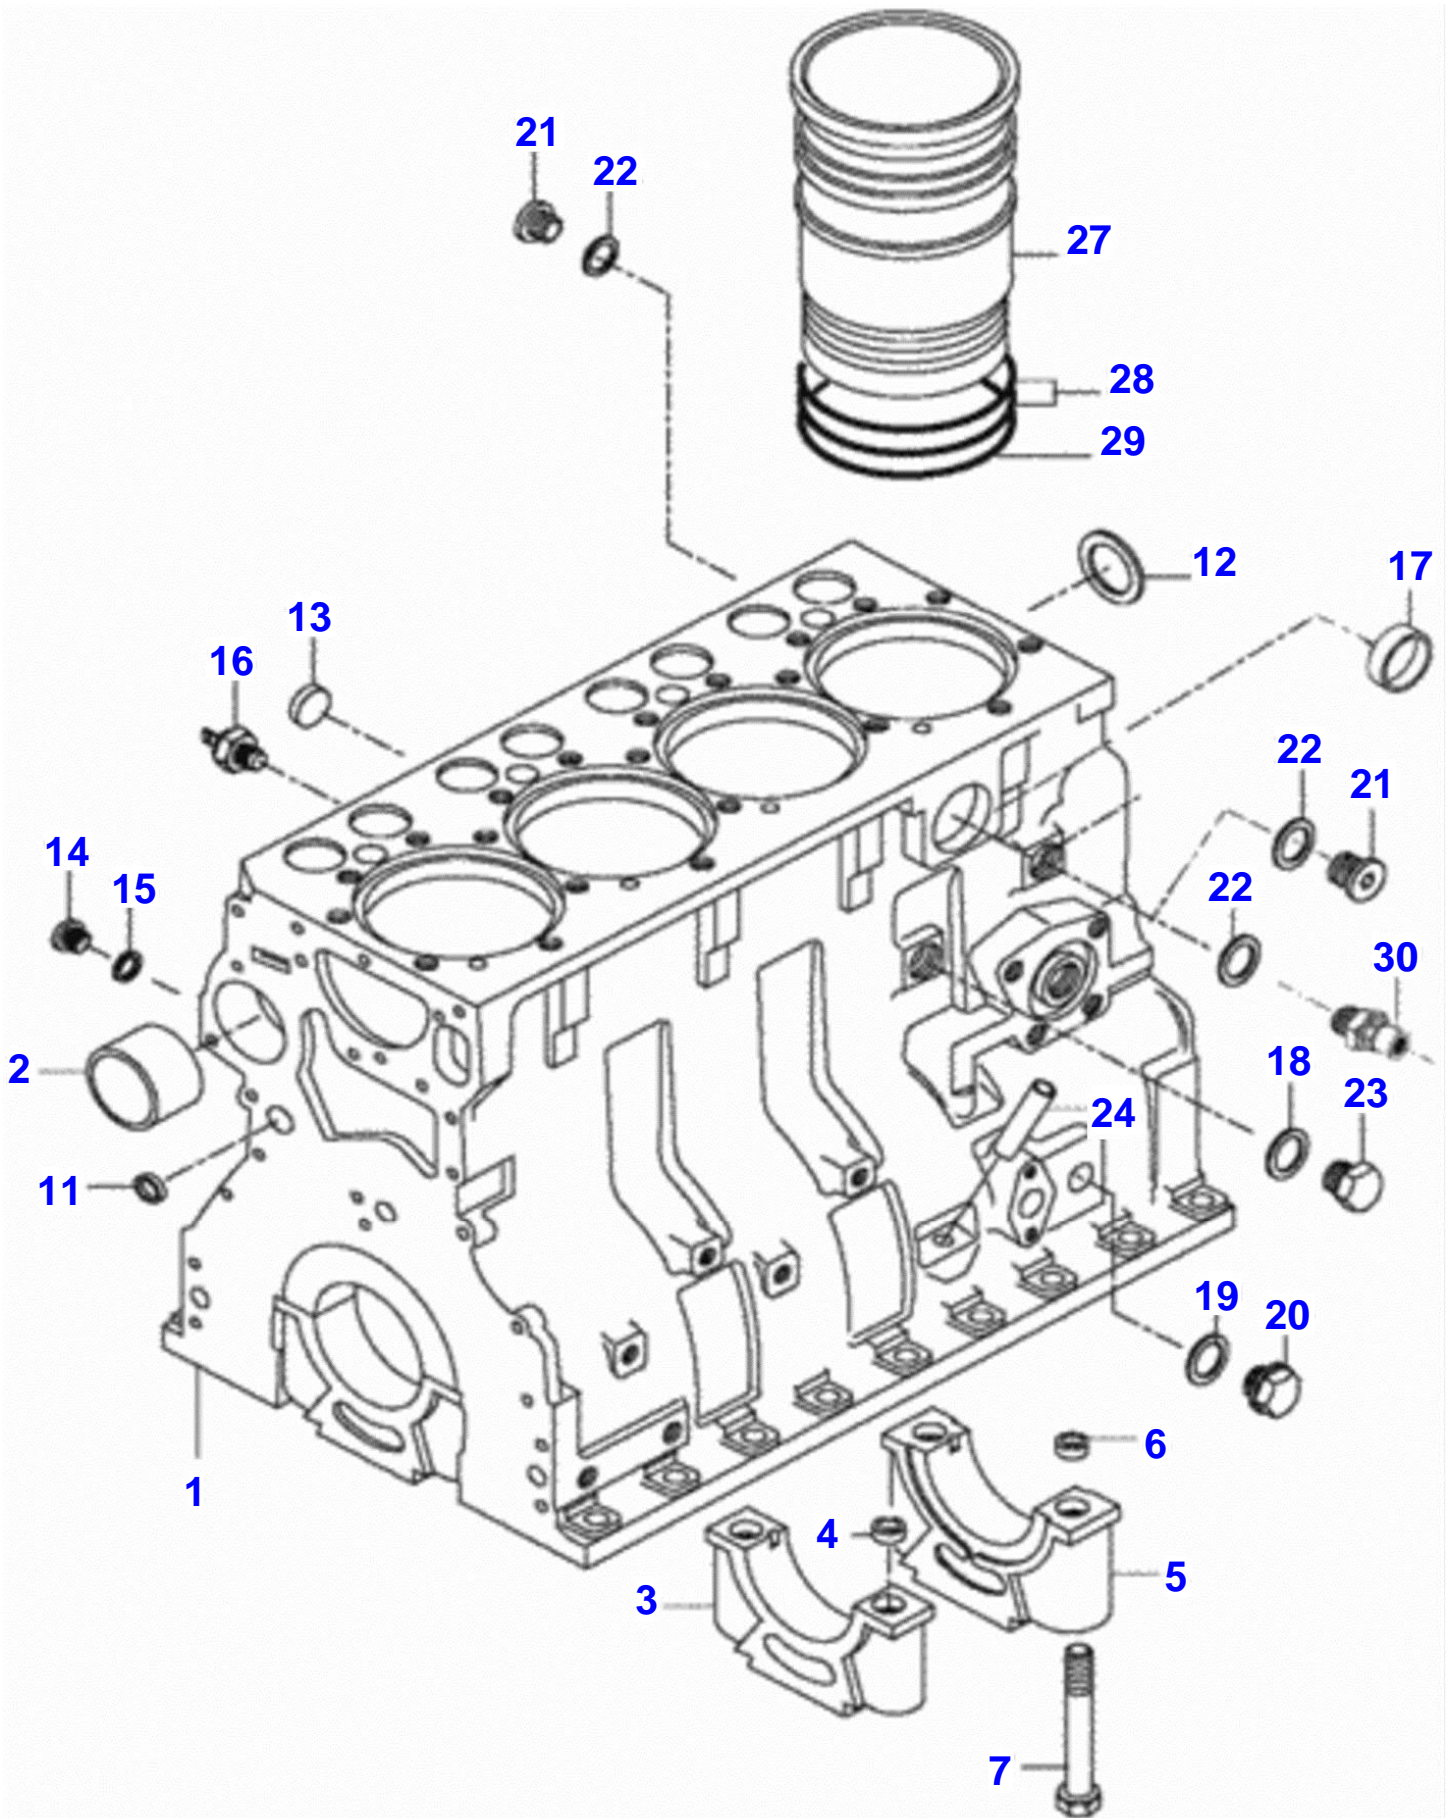

Item	Part Number	Qty	Description Comments	Technical Specification
1	V836766377	1	CYLINDER BLOCK	
2	V836866069	1	CAMSHAFT BEARING BUSH	
3		4	BEARING COVER [A]	
4	V836214478	8	GUIDE SLEEVE	
5		1	BEARING COVER [A]	
6	V836214478	2	GUIDE SLEEVE	
7	V529903180	10	HEX CAP SCREW	
11	V640016016	4	CUP PLUG	
12	V836529872	1	PLUG	
13	V640016018	1	CUP PLUG	
14	VGR0261	2	PLUG	M10 X 1 DIN910 5.8
15	V615571014	3	SEALING WASHER	
16	V887283760	1	PRESSURE SWITCH FROM SERIAL OR ENGINE NUMBER BB322017	
	V89609400	1	OIL PRESSURE SENSOR UP TO SERIAL OR ENGINE NUMBER BB322016	
17	V640016040	1	CUP PLUG	
18	VKH3617	1	GASKET	A 18 X 22 X 1.5 DIN7603 CU
19	V615881216	1	SEALING WASHER	
20	V640305012	5	PLUG	
21	V640325018	2	PLUG	
22	VKH4946	2	O-RING	14.3 X 2.4 70SH SMS1586
23	V836019756	1	PLUG	
24	V836014334	1	OIL DIPSTICK GUIDE PIPE	
27	V836647933	4	LINER flange 9,08 mm	
	V836647935	4	LINER flange 9,23 mm	
	V836647934	4	LINER flange 9,13mm	
	V836647420	4	LINER Std - flange 9,0	
28	V836647502	8	CYLINDER LINER O-RING	
29	V836647503	4	CYLINDER LINER O-RING	
30	V836119837	1	HOSE COUPLER	