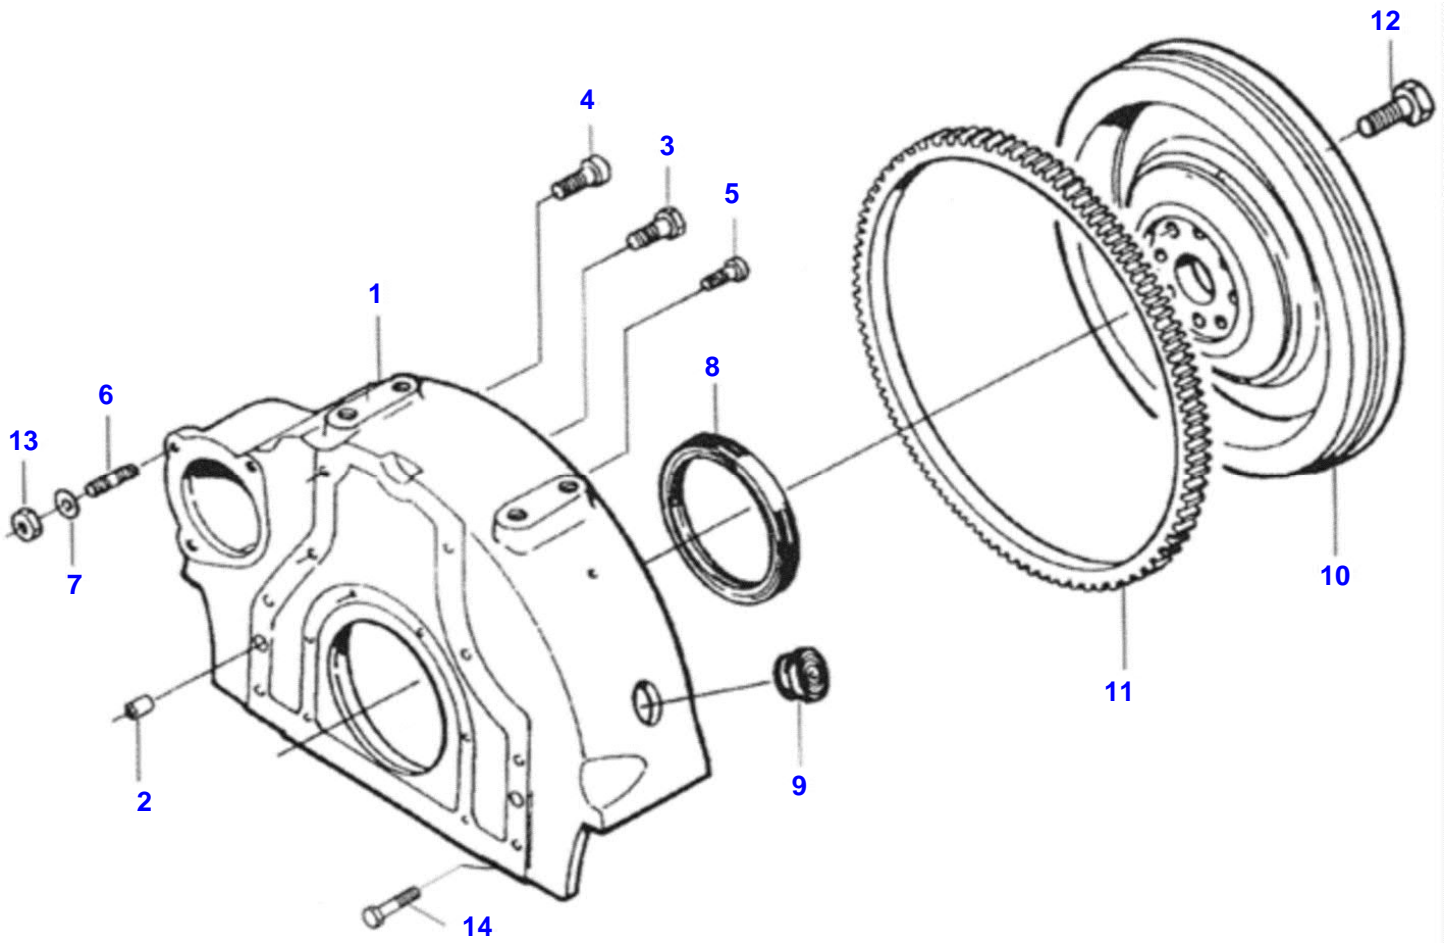

BM 100 GII TRACTOR (BR)
00000263

Item	Part Number	Qty	Description Comments	Technical Specification
1	V836647443	1	FLYWHEEL HOUSING	
2	V598359850	1	PIN	
3	V528902220	6	HEX CAP SCREW	
4	V581705440	2	HEX SOCKET SCREW	
5	V581705030	6	HEX SOCKET SCREW	
6	V546801800	3	STUD BOLT	
7	V500951000	3	SPRING WASHER	
8	V837074841	1	CRANKSHAFT SEAL	
9	V836007572	1	RUBBER PLUG	
10	V836755038	1	FLYWHEEL	
11	V836117970	1	STARTER RING	
12	V528902230	8	HEX CAP SCREW	
13	V504601000	3	NUT	
14	VHC8519	2	HEX SOCKET SCREW	M12 X 140 DIN912 8.8