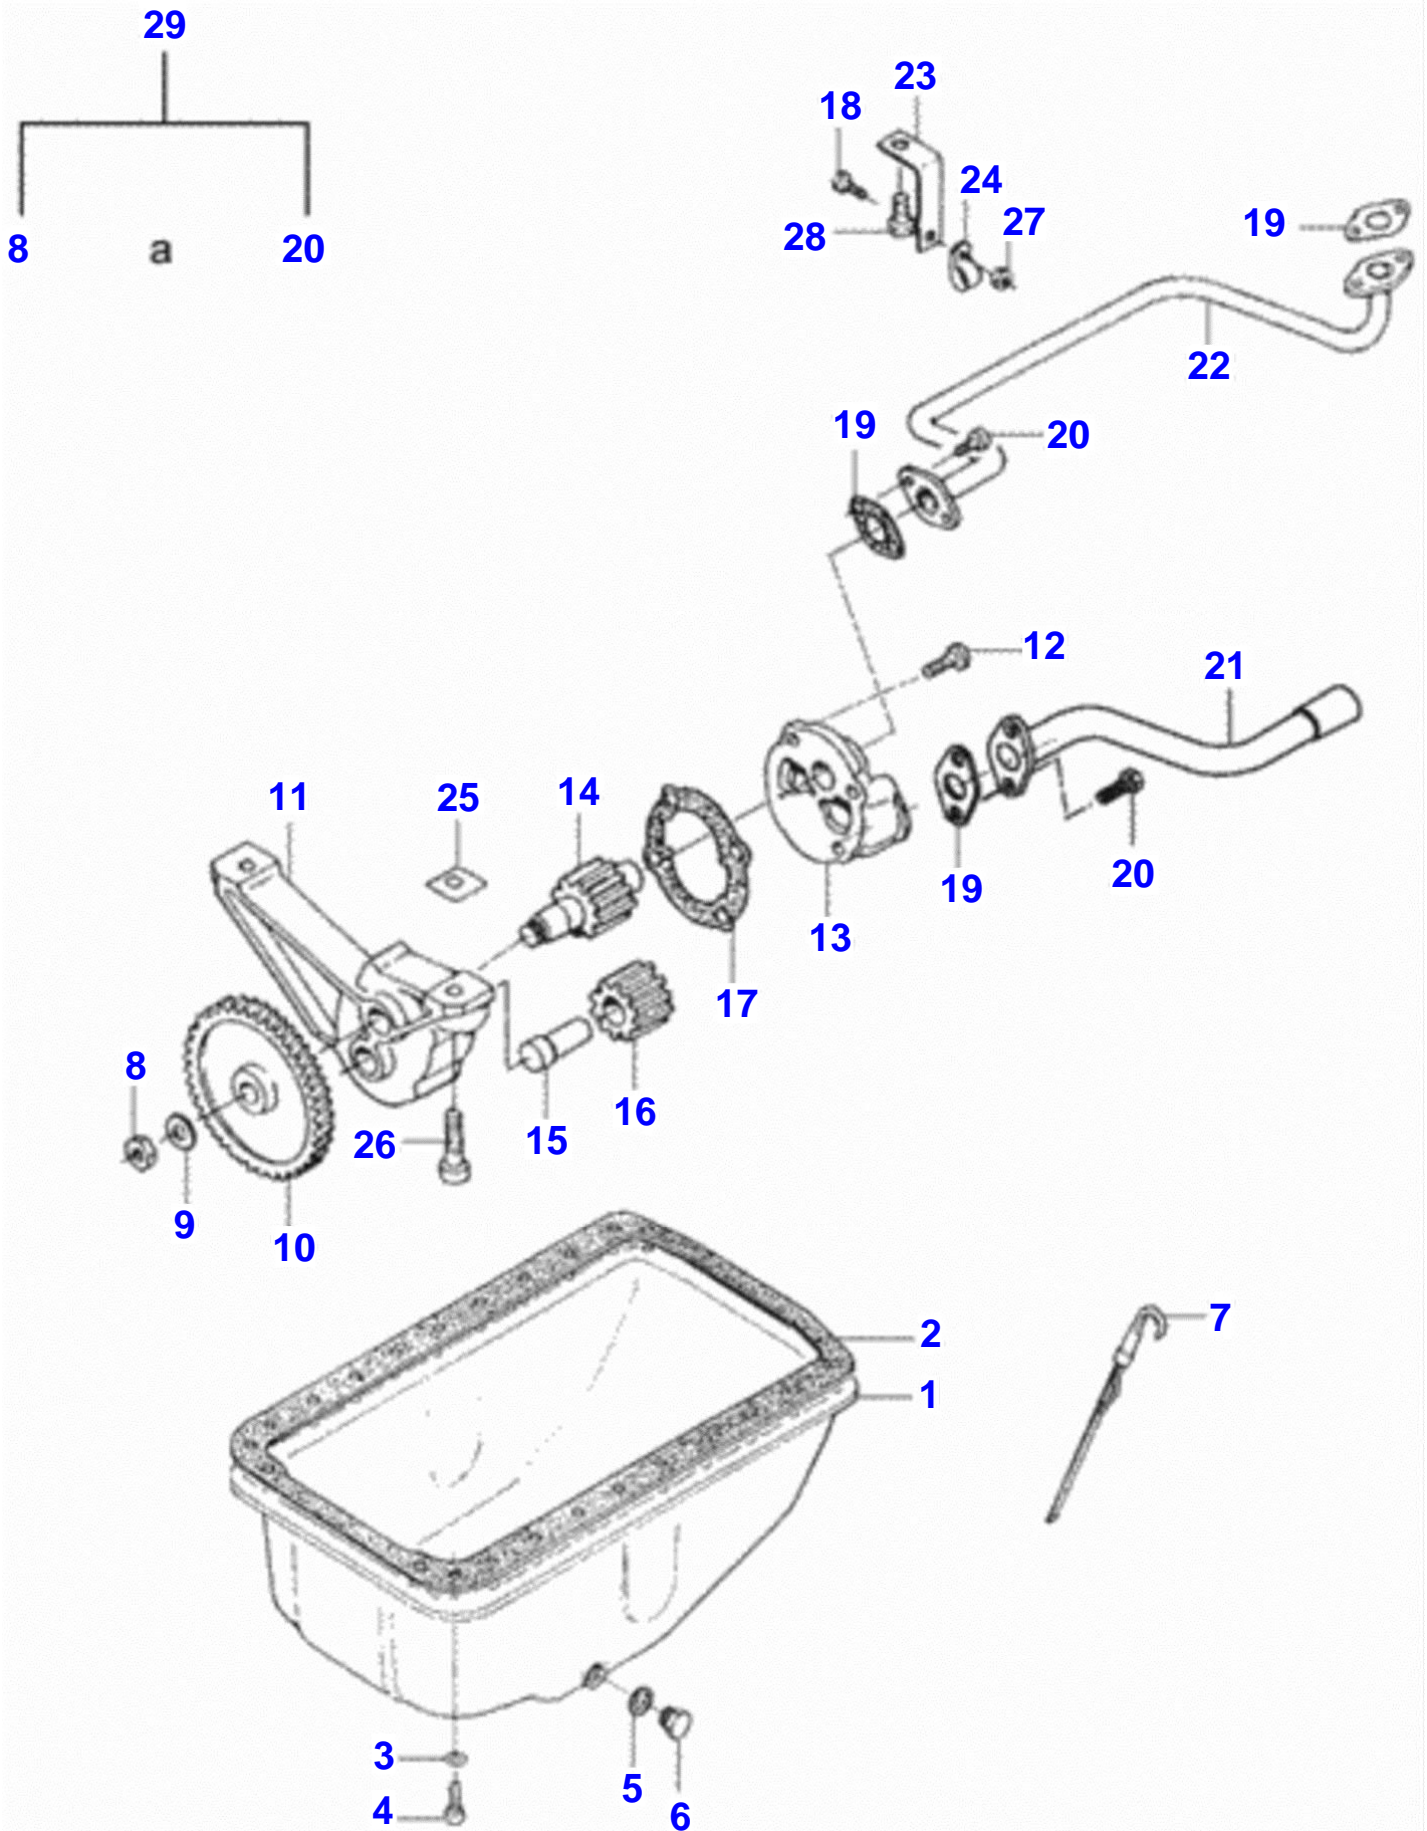

BM 100 GII TRACTOR (BR)
00000828

Item	Part Number	Qty	Description Comments	Technical Specification
1	V836128794	1	OIL SUMP	
2	V836107726	1	OIL SUMP GASKET S2	
3	V500950800	22	SPRING WASHER	
4	VHC9325	22	HEX SOCKET SCREW	M8 X 16 SFS_EN_ISO_4762 8.8
5	VKH3617	1	GASKET S2	A 18 X 22 X 1.5 DIN7603 CU
6	V836019756	1	PLUG	
7	V836014330	1	DIPSTICK	
8	V504861000	1	NUT	
9	V836122910	1	WASHER	
10	V836338667	1	GEAR	
11	V836120195	1	HOUSING	
12	V528801380	4	HEX CAP SCREW	
13	V836119794	1	COVER	
14	V836652600	1	OIL PUMP SHAFT	
15	V836120191	1	OIL PUMP SHAFT	
16	V836120193	1	GEAR	
17	V836119796	1	GASKET S2	
18	VHA6323	1	SCREW	M8 X 20 CL8.8
19	V836008449	3	GASKET S2	
20	VHC9326	6	HEX SOCKET SCREW	M8 X 20 SFS_EN_ISO_4762 8.8
21	V836759171	1	OIL PUMP SUCTION PIPE	
22	V836773149	1	OIL PIPE	
23	V836673150	1	SUPPORT	
24	V602074522	1	RETAINER CLAMP	
25	V836007871	X	SHIM	
26	VHC8338	2	HEX SOCKET SCREW	M10 X 40 CL8.8 ZN
27	VJB1108	1	NUT	M8
28	VHA9234	1	SCREW	M10 X 16 SFS_EN_ISO_4017 8.8
29	V836773146	1	LUBRICATING OIL PUMP