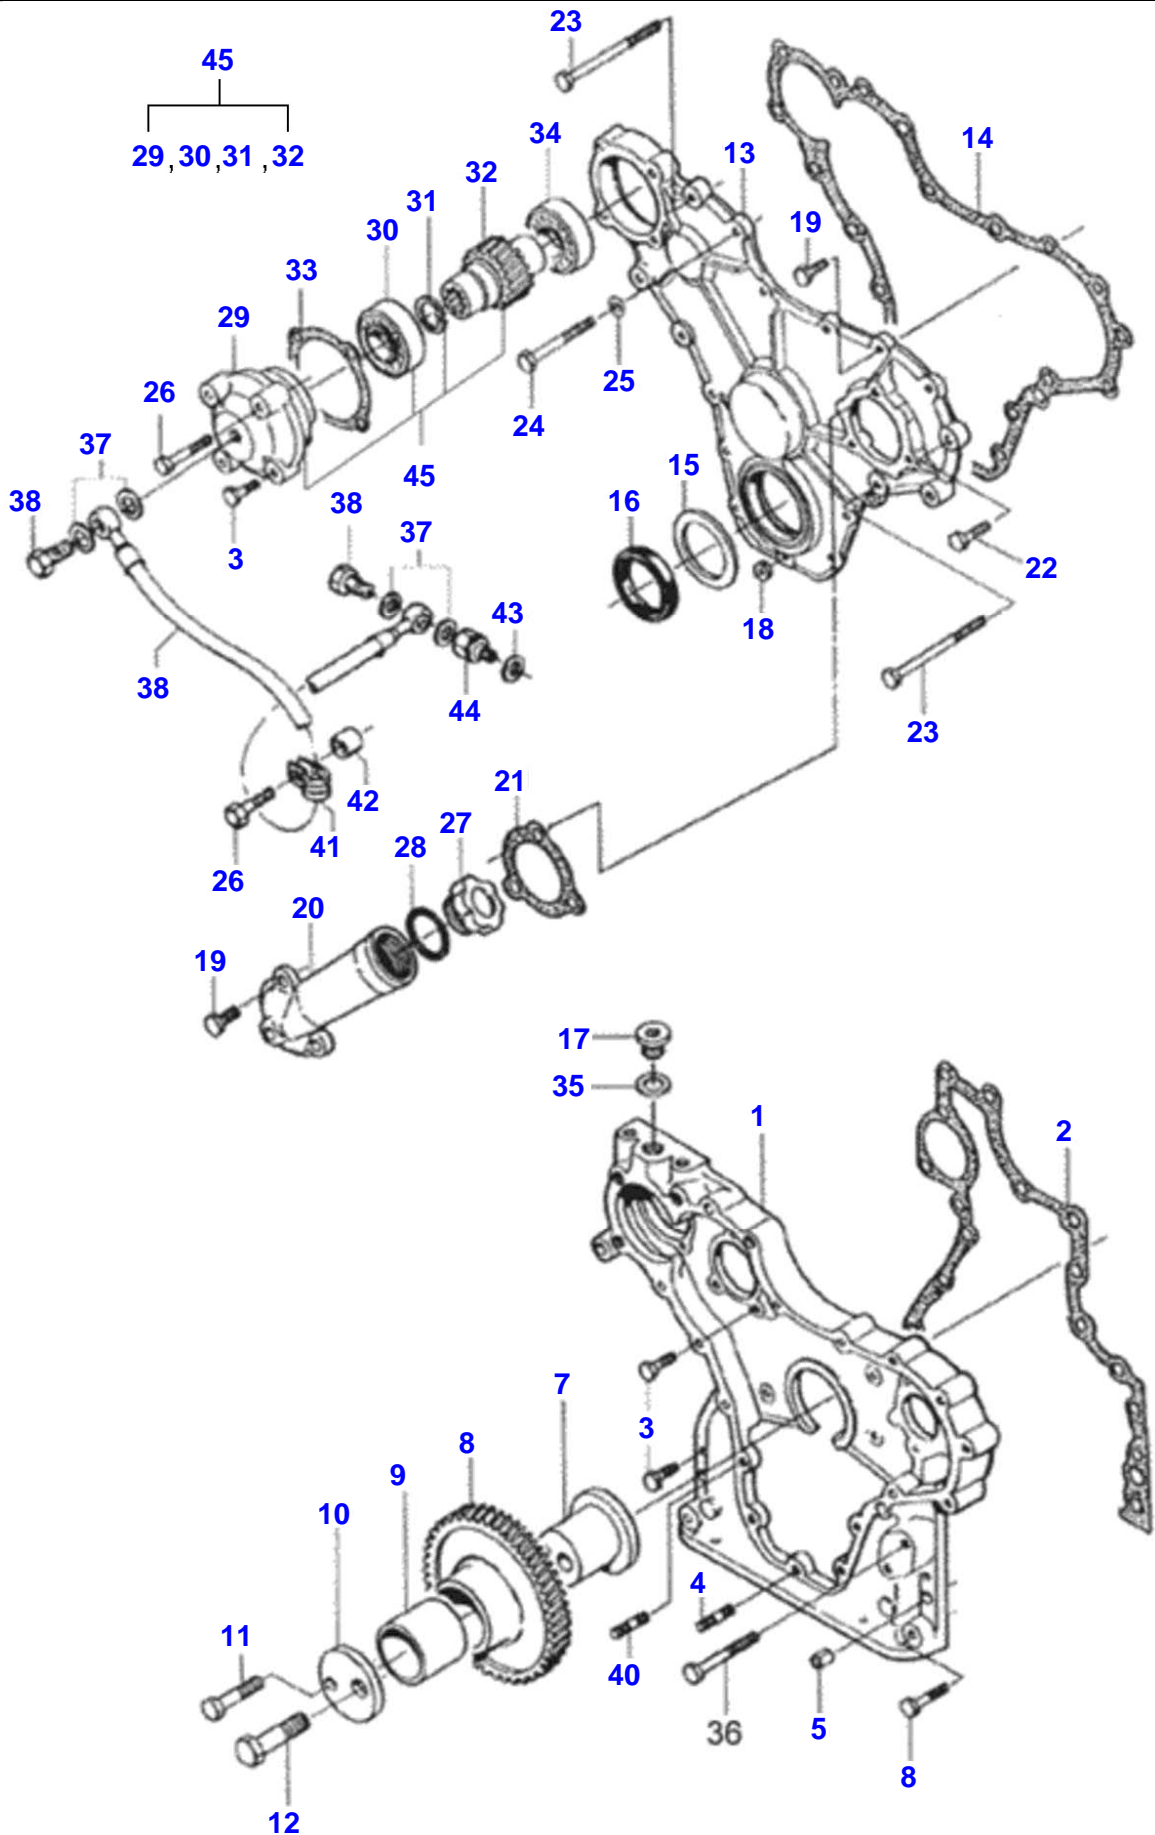

BM 100 GII TRACTOR (BR)
00000125

Item	Part Number	Qty	Description Comments	Technical Specification
1	V836652221	1	TIMING GEAR CASE	
2	V836647419	1	GASKET	
3	VHA6324	10	SCREW	M8 X 25 ISO 8.8
4	V546801380	5	STUD BOLT	
5	VJE8802	4	PIN	
6	V529801440	2	HEX CAP SCREW	
7	V836138356	1	SHAFT	
8	V836138354	1	IDLER GEAR	
9	V836139039	1	BUSH	
10	V836129845	1	FLANGE	
11	V529801910	1	HEX CAP SCREW	
12	V529902720	1	HEX CAP SCREW	
13	V836647575	1	GEAR HOUSING FRONT COVER	
14	V835336796	1	GASKET	
15	V836129782	1	COVER	
16	V614105880	1	OIL SEAL	
17	V640325018	1	PLUG	
18	VJB1108	5	NUT	M8
19	V528801380	5	HEX CAP SCREW	
20	V836746921	1	PIPE	
21	V836129946	1	GASKET	
22	VHA9230	3	SCREW	M8 X 35 SFS_EN_ISO_4017 8.8
23	V529801500	2	HEX CAP SCREW	
24	VHA8328	3	SCREW	M8 X 60 SFS_EN_ISO_4014 8.8
25	V836120989	1	WASHER	
26	V529801460	3	HEX CAP SCREW	
27	V836338733	1	OIL FILLER CAP	
28	V614604740	1	O-RING	
29	V836655230	1	BEARING HOUSING	
30	VLA1014	1	BALL BEARING	Ø 45-75 X 16 MM
31	VKG3031	1	RETAINING RING	31X1.2 DIN472
32	V836674533	1	GEAR	
33	V835336793	1	GASKET	
34	VLA1014	1	BALL BEARING	Ø 45-75 X 16 MM
35	V615881822	1	SEALING WASHER	
36	VHA8327	1	SCREW	M8 X 50 SFS_EN_ISO_4014 8.8
37	V615870610	4	SEALING WASHER	
38	V82619400	2	BANJO BOLT	
39	V82607600	1	HOSE	
40	V546801410	1	STUD BOLT	
41	V602060612	1	RETAINER CLAMP	
42	V836119296	1	SPACER PIECE	
43	V615571014	1	SEALING WASHER	
44	V836655233	1	UNION	
45	V836647725	1	HOUSING