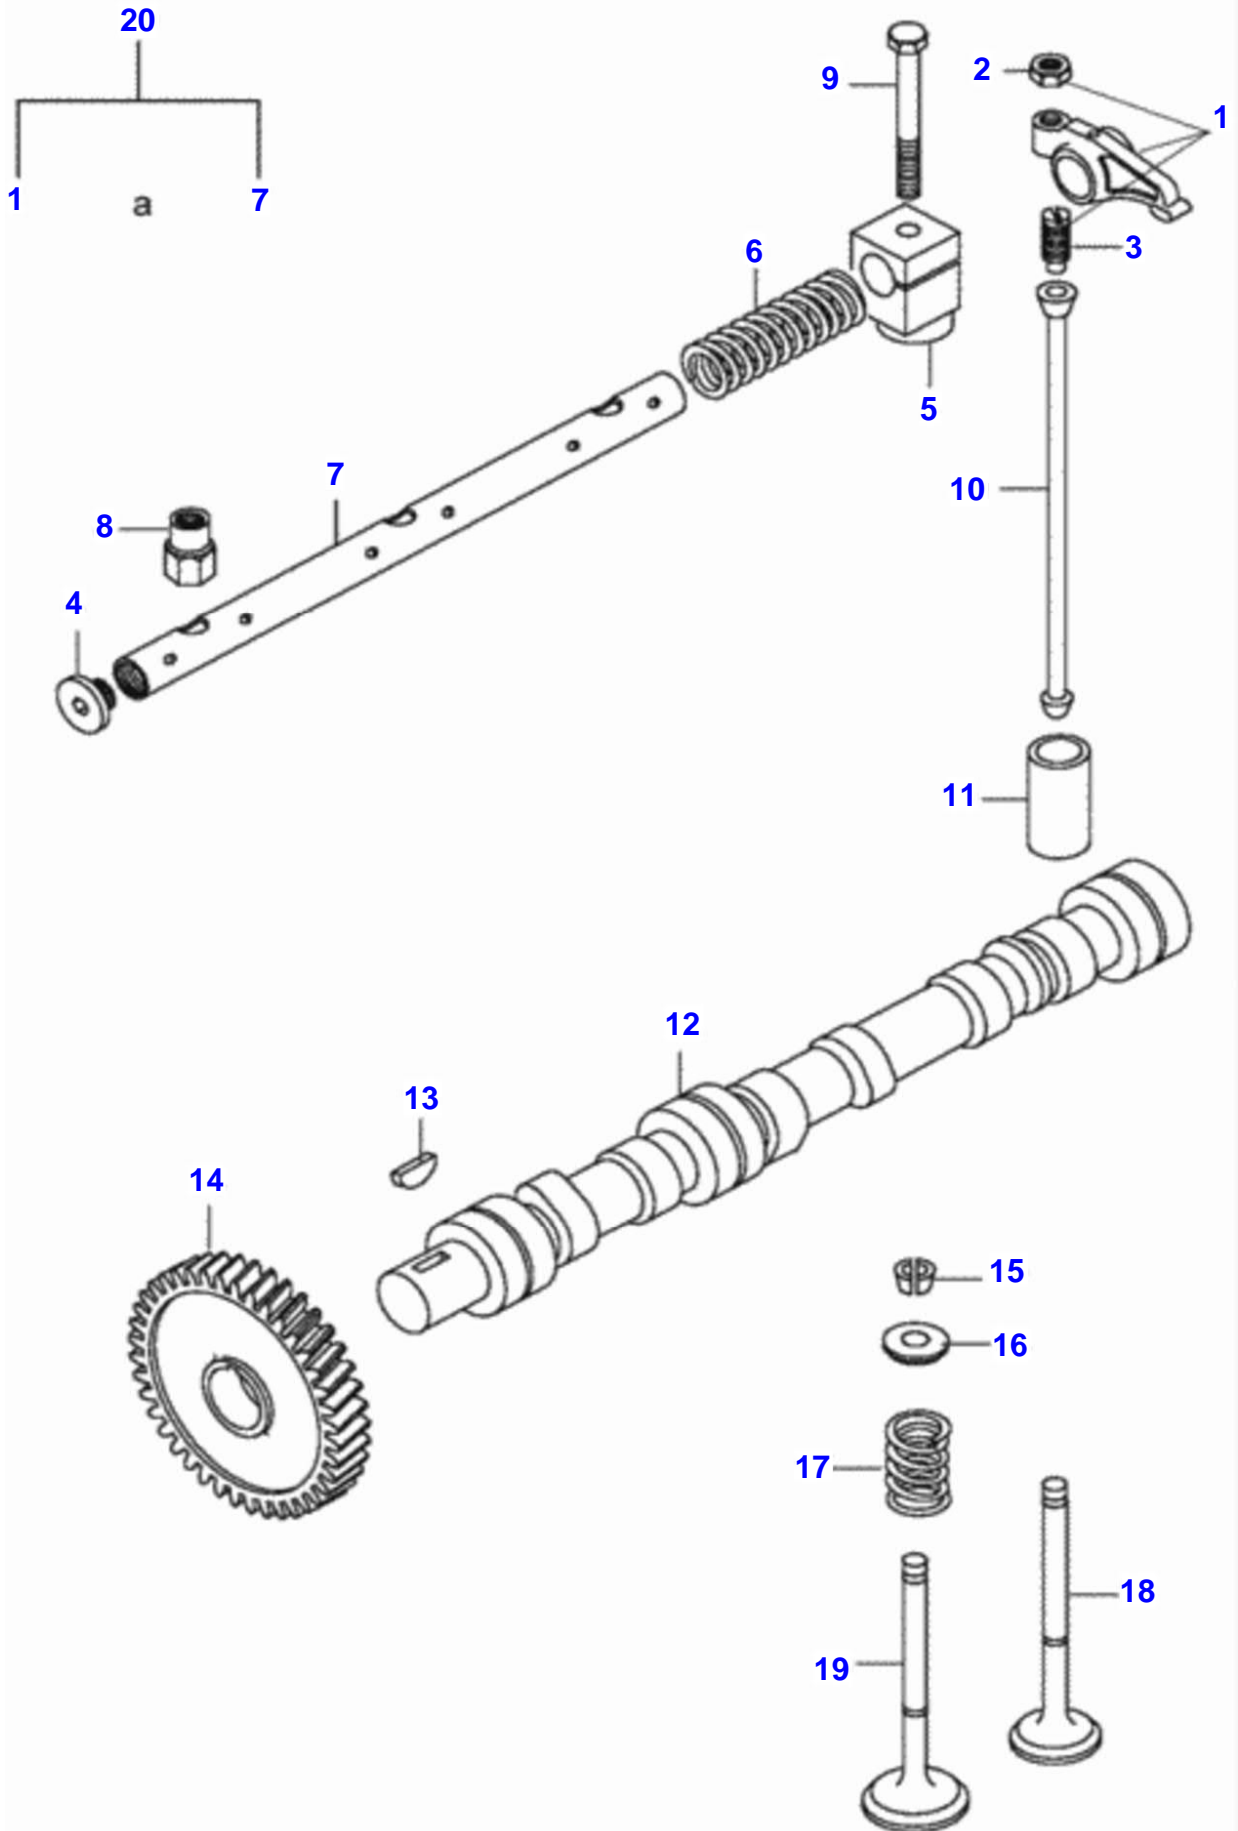

Flywheel And Gear Rim

Item	Part Number	Qty	Description	Comments
11	836752443	1	Housing	
12	598359850	2	Pin	
13	581705440	2	Bolt	
14	528902220	7	Bolt	
15	581705030	6	Screw	
16	528801800	3	Screw	
17	500951000	3	Washer	
18	837074841	1	Seal	S2
19	836007572	1	Plug	
20	453064283	1	Flywheel	
21	836117970	1	Starter Ring	Number of teeth/spines 128
22	528902230	7	Screw	
28	504601000	3	Nut	
29	546801800	3	Stud	
31	31058600	1	Left Gasket	
	31085600	1	Left Gasket	

BF 75 TRACTOR (BRAZIL) - C007501
00000407

Valtra**BF 75 TRACTOR (BRAZIL) - C007501**

C007501

Cylinder Head

Page020-0020

Item	Part Number	Qty	Description	Comments
1	836855381	1	Head	
2	836673175	6	Valve Guide	
3	836647600	3	Valve Seat	
4	836647942	5	Pad	
5	837084523	1	Head Gasket	S1
6	836646383	15	Screw	
7	546801900	2	Stud	
8	528801800	4	Screw	
9	836855350	2	Cover	
10	836855417	2	Gasket	S1
11	615881822	1	Collet	S1
12	546901435	6	Stud	
13	835329746	1	Clamp	
14	836646359	1	Cover	
15	836646360	1	Gasket	S1
16	836859110	2	Nut	
17	836655406	2	Nut	
18	836119855	2	Washer	
19	836012841	2	Washer	S1
20	836647814	1	Hose	
21	528801780	2	Bolt	
22	836859109	2	Stud	
23	595953360	1	Pin	
24	836119837	1	Connection	
25	836640252	1	Eyelet	
26	836647835	1	Nut	
28	836659103	1	Spring	

BF 75 TRACTOR (BRAZIL) - C007501
00002071

Valves Mechanism

Item	Part Number	Qty	Description
1	836667042	6	Complete
2	512861000	6	Nut
3	837069023	6	Bolt
4	837069020	2	Plug
5	836666609	3	Bracket
6	836655884	2	Spring
7	836655870	1	Shaft
8	836655406	2	Nut
9	529801910	1	Screw
10	836655867	6	Push Rod
11	836014264	6	Tappet
12	836646374	1	Camshaft
13	603305760	1	Key
14	836646389	1	Gear
15	836646382	12	Valve Cotter
16	836646381	6	Spring Plate
17	837073405	6	Spring
18	836646357	3	Valve Exhaust
19	836646356	3	Valve Inlet
20	836667043	1	Valve Mechanism