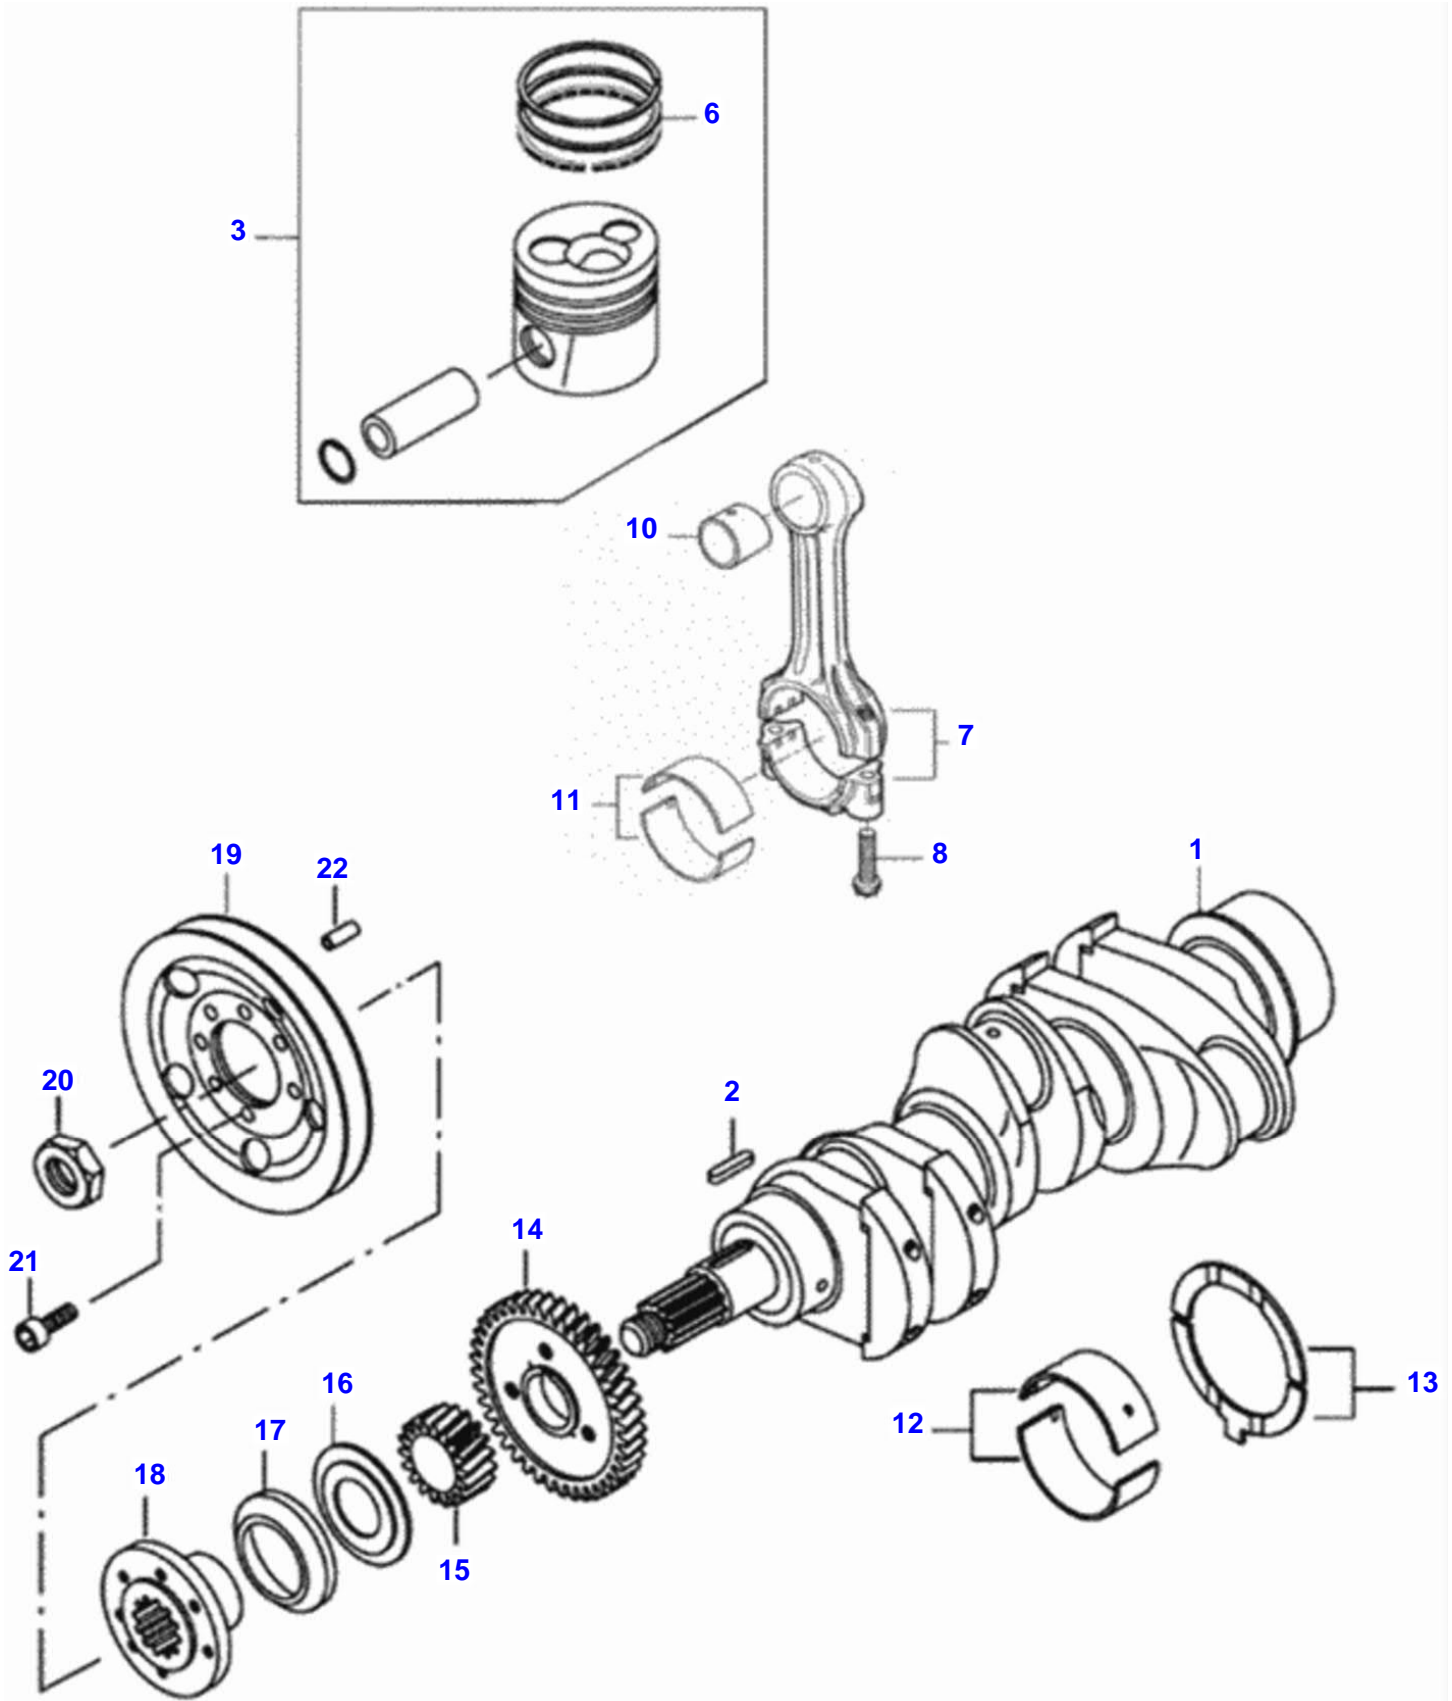

Flywheel And Gear Rim

Item	Part Number	Qty	Description	Comments
11	836752443	1	Housing	
12	598359850	2	Pin	
13	581705440	2	Bolt	
14	528902220	7	Bolt	
15	581705030	6	Screw	
16	528801800	3	Screw	
17	500951000	3	Washer	
18	837074841	1	Seal	S2
19	836007572	1	Plug	
20	453064283	1	Flywheel	
21	836117970	1	Starter Ring	Number of teeth/spines 128
22	528902230	7	Screw	
28	504601000	3	Nut	
29	546801800	3	Stud	
31	31058600	1	Left Gasket	
	31085600	1	Left Gasket	

BF 75 TRACTOR (BRAZIL) - C007501
00000407

Valtra**BF 75 TRACTOR (BRAZIL) - C007501**

C007501

Cylinder Head

Page020-0020

Item	Part Number	Qty	Description	Comments
1	836855381	1	Head	
2	836673175	6	Valve Guide	
3	836647600	3	Valve Seat	
4	836647942	5	Pad	
5	837084523	1	Head Gasket	S1
6	836646383	15	Screw	
7	546801900	2	Stud	
8	528801800	4	Screw	
9	836855350	2	Cover	
10	836855417	2	Gasket	S1
11	615881822	1	Collet	S1
12	546901435	6	Stud	
13	835329746	1	Clamp	
14	836646359	1	Cover	
15	836646360	1	Gasket	S1
16	836859110	2	Nut	
17	836655406	2	Nut	
18	836119855	2	Washer	
19	836012841	2	Washer	S1
20	836647814	1	Hose	
21	528801780	2	Bolt	
22	836859109	2	Stud	
23	595953360	1	Pin	
24	836119837	1	Connection	
25	836640252	1	Eyelet	
26	836647835	1	Nut	
28	836659103	1	Spring	

BF 75 TRACTOR (BRAZIL) - C007501
00002071

Valves Mechanism

Item	Part Number	Qty	Description
1	836667042	6	Complete
2	512861000	6	Nut
3	837069023	6	Bolt
4	837069020	2	Plug
5	836666609	3	Bracket
6	836655884	2	Spring
7	836655870	1	Shaft
8	836655406	2	Nut
9	529801910	1	Screw
10	836655867	6	Push Rod
11	836014264	6	Tappet
12	836646374	1	Camshaft
13	603305760	1	Key
14	836646389	1	Gear
15	836646382	12	Valve Cotter
16	836646381	6	Spring Plate
17	837073405	6	Spring
18	836646357	3	Valve Exhaust
19	836646356	3	Valve Inlet
20	836667043	1	Valve Mechanism