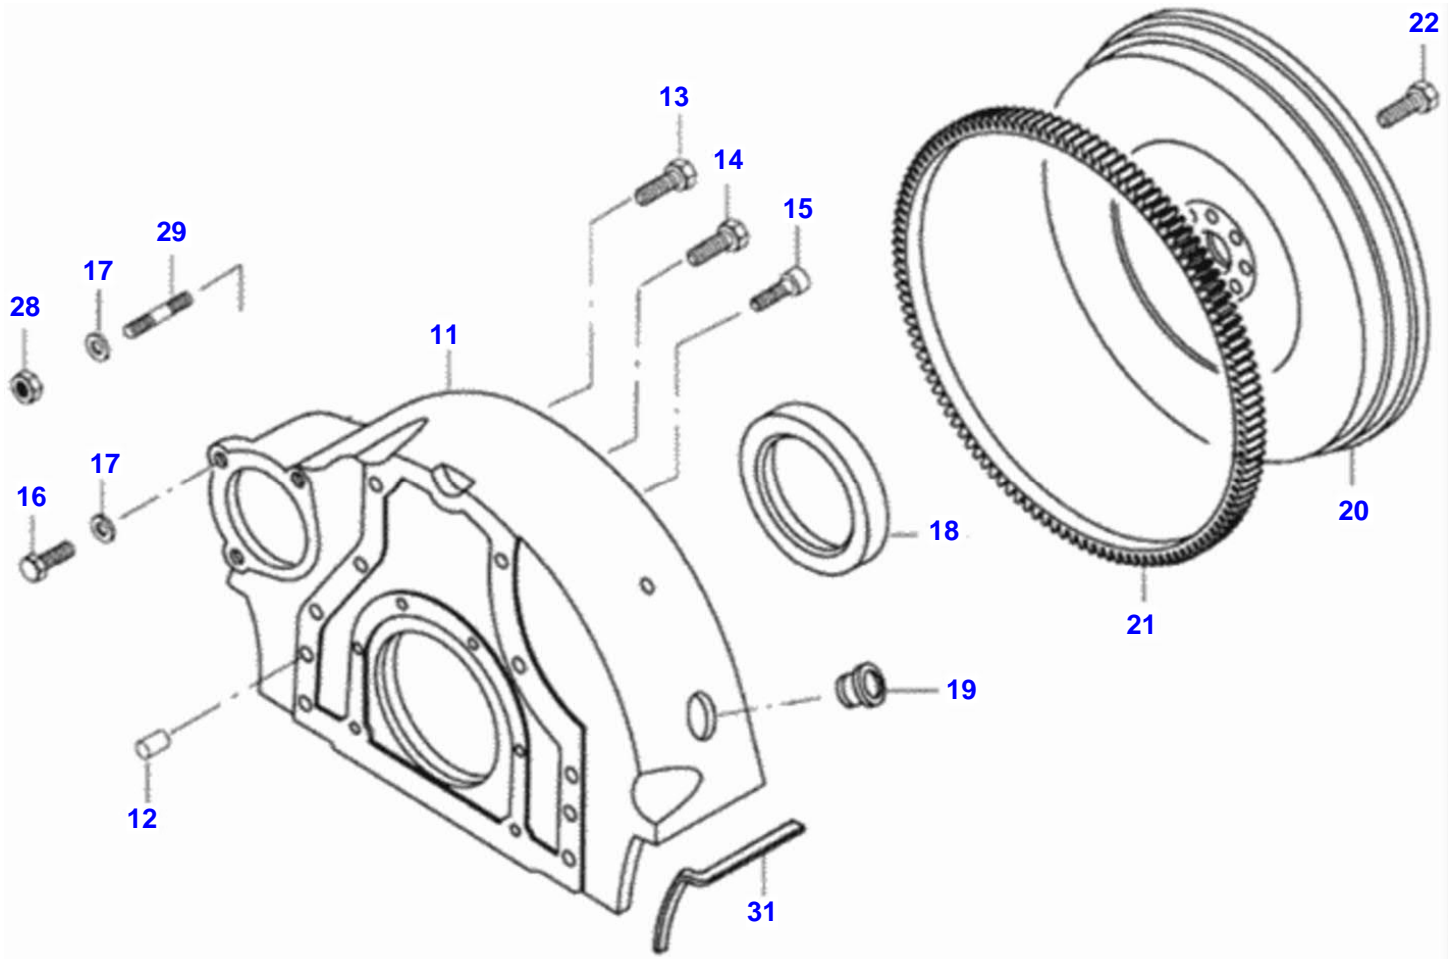

BF 75 TRACTOR (BRAZIL) - C007501
0000405

Cylinder Block

Item	Part Number	Qty	Description	Comments
1	836667523	1	Assy	
2	836322610	1	Bush	
4	836214478	6	Guide Bushing	
6	836214478	2	Guide Bushing	
7	529903180	8	Screw	
8	836647933	3	Liner	Flange s=9,08mm
	836666990	3	Liner	Flange s=9,03 st
	836647935	3	Liner	Flange s=9,23mm
	836647934	3	Liner	Flange s=9,13mm
9	836647502	6	Seal Ring	S2
10	836647503	3	Seal Ring	S2
11	640016016	4	Plug	
12	836529872	1	Pad	
13	836014334	1	Pipe	
14	640325110	2	Plug	
15	615571014	2	Seal Ring	S2
16	89609400	1	Temp. Sensor	From Serial or Engine Number
	887283760		Temp. Sensor	Up to Serial or Engine Number
17	528801362	2	Bolt	
18	836659543	1	Cover	
	836647400	1	Cover	
19	836647401	1	Gasket	S2
	836659544	1	Gasket	S2
20	640325018	2	Plug	
21	KH3617	2	Seal Ring	
22	836019756	1	Plug	
23	640016018	1	Plug	
24	640016012	1	Plug	
36	836640289	1	Kit, Joint	S1
	615881824	1	O-Ring	
	836640356	1	Gasket Set S1+S2	S1 + S2

Flywheel And Gear Rim

Item	Part Number	Qty	Description	Comments
11	836752443	1	Housing	
12	598359850	2	Pin	
13	581705440	2	Bolt	
14	528902220	7	Bolt	
15	581705030	6	Screw	
16	528801800	3	Screw	
17	500951000	3	Washer	
18	837074841	1	Seal	S2
19	836007572	1	Plug	
20	453064283	1	Flywheel	
21	836117970	1	Starter Ring	Number of teeth/spines 128
22	528902230	7	Screw	
28	504601000	3	Nut	
29	546801800	3	Stud	
31	31058600	1	Left Gasket	
	31085600	1	Left Gasket	