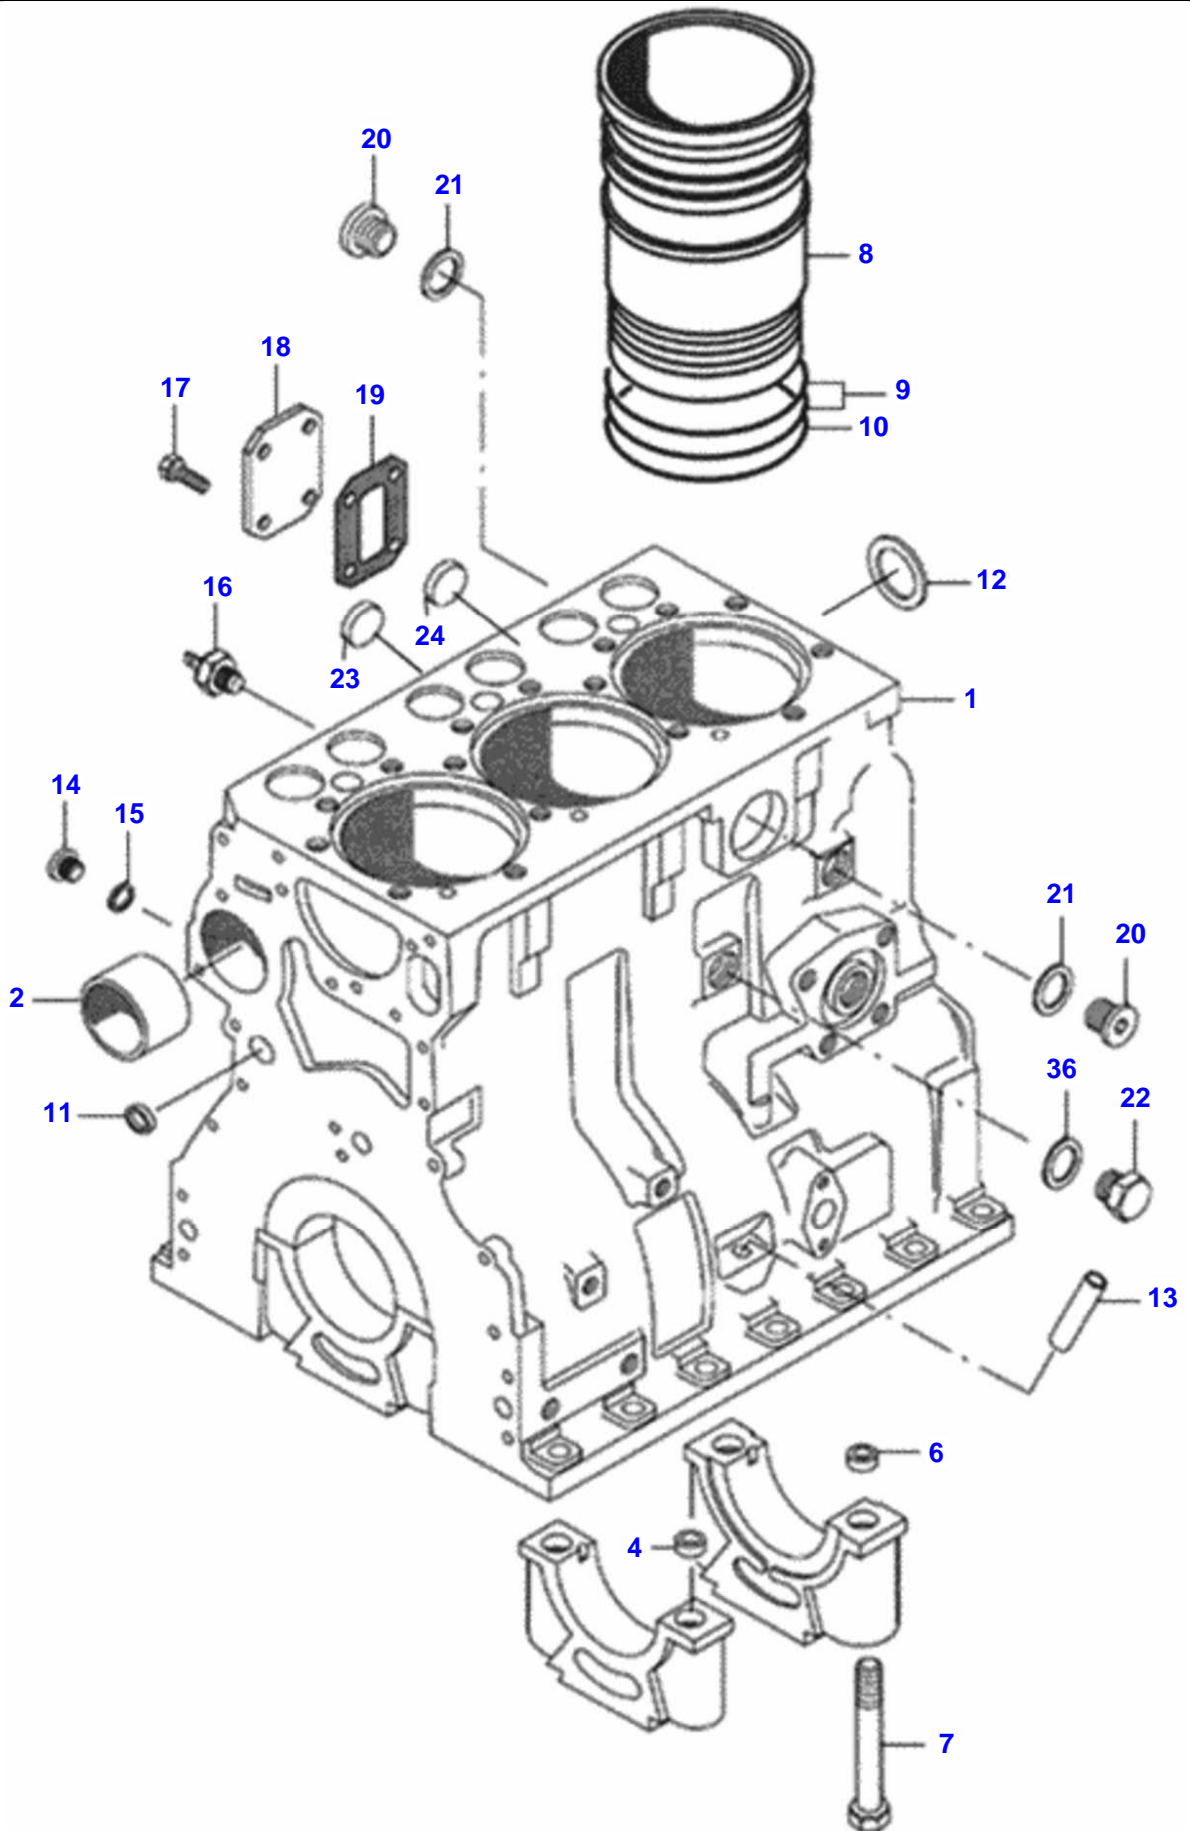

Page Title	Page Number
Cylinder Block	020-0010
Flywheel And Gear Rim	020-0015
Cylinder Head	020-0020
Valves Mechanism	020-0025
Crankshaft Mechanism	020-0030
Gear Housing	020-0035
Oil Filter	020-0040
Sump	020-0045
Air Filter	020-0050
Inlet And Exhaust Manifold	020-0055
Muffler	020-0060
Muffler	020-0065
Turbocharger	020-0070
Muffler	020-0075
Sedimentation Filter	020-0080
Fuel Filter	020-0085
Injection Pump	020-0090
Throttle System	020-0095
Radiator	020-0100
Water Pump And Fan	020-0105
Gasket Set S1	020-0110
Gasket Set S1+S2	020-0115
Repair Kit	020-0120

BF 75 TRACTOR (BRAZIL) - C007501
0000405

Cylinder Block

Item	Part Number	Qty	Description	Comments
1	836667523	1	Assy	
2	836322610	1	Bush	
4	836214478	6	Guide Bushing	
6	836214478	2	Guide Bushing	
7	529903180	8	Screw	
8	836647933	3	Liner	Flange s=9,08mm
	836666990	3	Liner	Flange s=9,03 st
	836647935	3	Liner	Flange s=9,23mm
	836647934	3	Liner	Flange s=9,13mm
9	836647502	6	Seal Ring	S2
10	836647503	3	Seal Ring	S2
11	640016016	4	Plug	
12	836529872	1	Pad	
13	836014334	1	Pipe	
14	640325110	2	Plug	
15	615571014	2	Seal Ring	S2
16	89609400	1	Temp. Sensor	From Serial or Engine Number
	887283760		Temp. Sensor	Up to Serial or Engine Number
17	528801362	2	Bolt	
18	836659543	1	Cover	
	836647400	1	Cover	
19	836647401	1	Gasket	S2
	836659544	1	Gasket	S2
20	640325018	2	Plug	
21	KH3617	2	Seal Ring	
22	836019756	1	Plug	
23	640016018	1	Plug	
24	640016012	1	Plug	
36	836640289	1	Kit, Joint	S1
	615881824	1	O-Ring	
	836640356	1	Gasket Set S1+S2	S1 + S2

Flywheel And Gear Rim

Item	Part Number	Qty	Description	Comments
11	836752443	1	Housing	
12	598359850	2	Pin	
13	581705440	2	Bolt	
14	528902220	7	Bolt	
15	581705030	6	Screw	
16	528801800	3	Screw	
17	500951000	3	Washer	
18	837074841	1	Seal	S2
19	836007572	1	Plug	
20	453064283	1	Flywheel	
21	836117970	1	Starter Ring	Number of teeth/spines 128
22	528902230	7	Screw	
28	504601000	3	Nut	
29	546801800	3	Stud	
31	31058600	1	Left Gasket	
	31085600	1	Left Gasket	