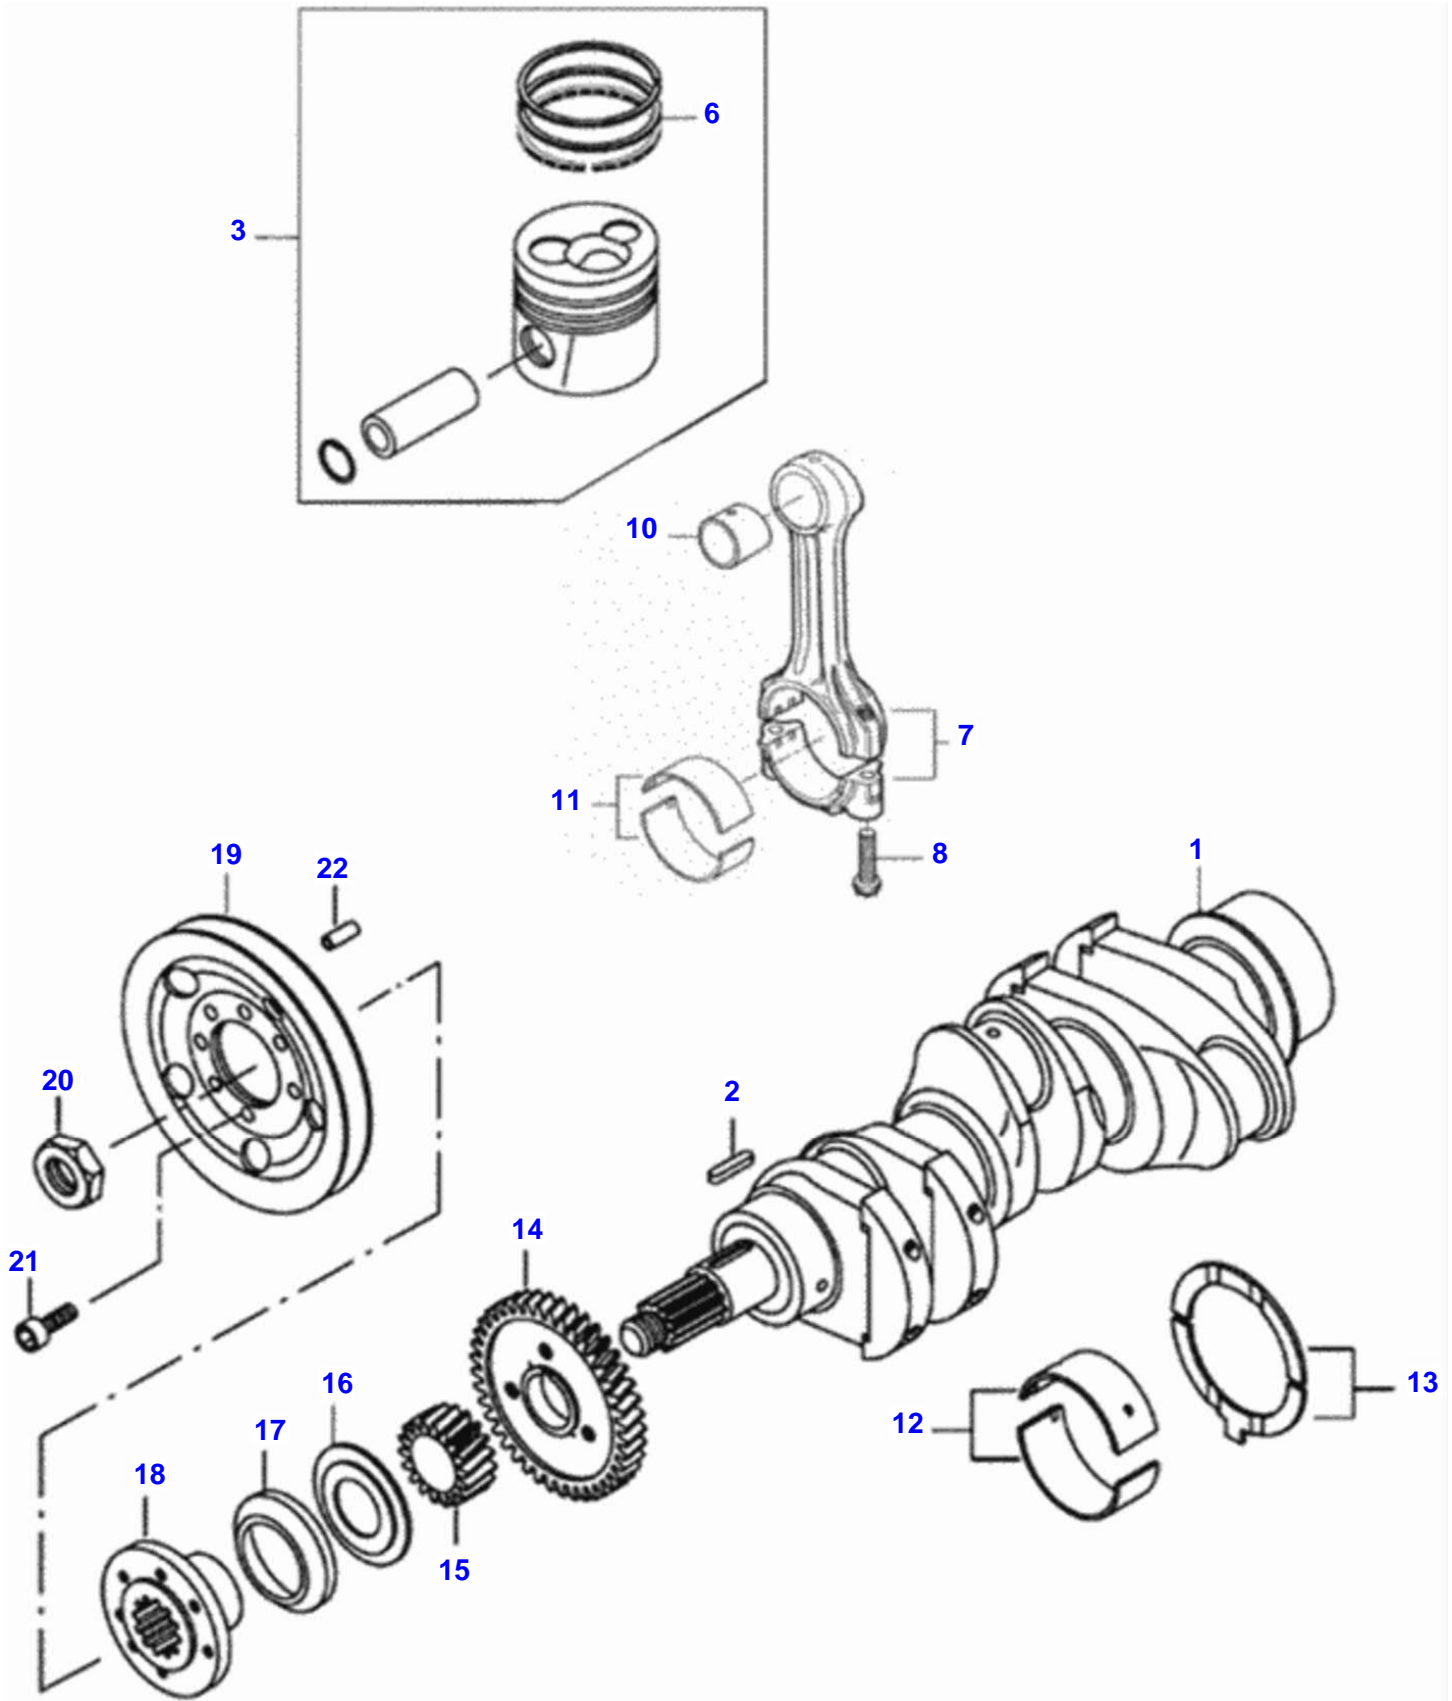

BF 65 TRACTOR (BRAZIL) - C006501
00000531

Crankshaft Mechanism

Item	Part Number	Qty	Description	Comments
1	837074337	1	Crankshaft	
2	603345110	1	Key	
3	88605300	3	Complete Piston	
6	836640126	3	Piston Ring Set	
7	82659700	1	Kit, Conrod	
8	836864141	6	Screw	
10	836646271	3	Bush	
11	836110552	6	Big-End	
	836112762	6	Slider Bearing	0,25mm
	836112763	6	Slider Bearing	0,50mm
	836112765	6	Slider Bearing	1,00mm
	836112767	6	Slider Bearing	1,50mm
12	836655539	4	Big-end Bearing	
	836655538	4	Big-end Bearing	
	836655514	4	Big-end Bearing	
	836655537	4	Big-end Bearing	
13	836120332	2	Washer	0,10mm
	836119459	2	Stop Ring	STD
	836120333	2	Washer	0,20mm
14	836120019	1	Gear	
15	836122840	1	Gear	
16	836129781	1	Ring	
17	836136271	1	Dustcap	
18	836846463	1	Hub	
19	836655449	1	Pulley	
20	836647310	1	Nut	
21	581804600	6	Bolt	
22	595953360	1	Pin