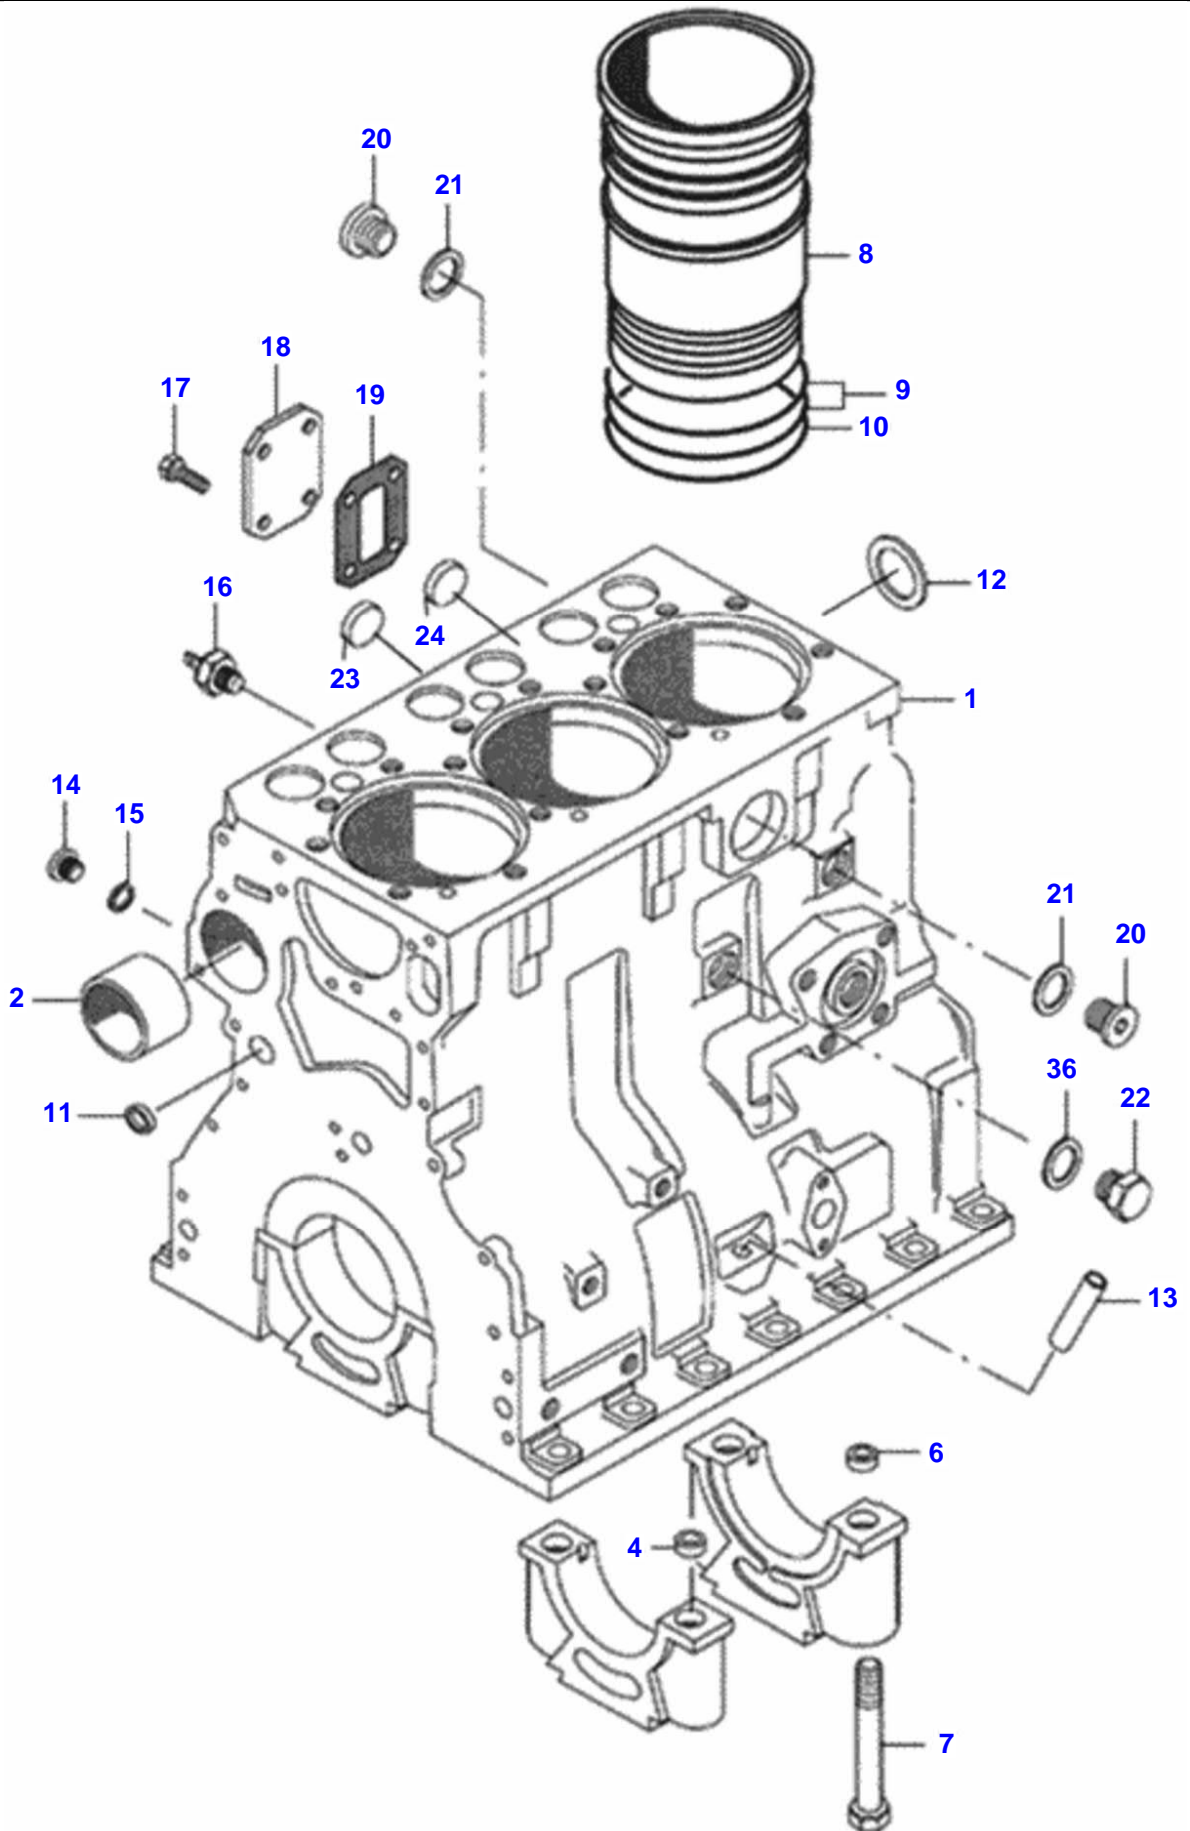

Page Title	Page Number
Cylinder Block	020-0010
Flywheel And Gear Rim	020-0015
Cylinder Head	020-0020
Valves Mechanism	020-0025
Crankshaft Mechanism	020-0030
Gear Housing	020-0035
Oil Filter	020-0040
Sump	020-0045
Air Filter	020-0050
Inlet And Exhaust Manifold	020-0055
Muffler	020-0060
Muffler	020-0065
Sedimentation Filter	020-0070
Fuel Filter	020-0075
Injection Pump	020-0080
Throttle System	020-0085
Radiator	020-0090
Water Pump And Fan	020-0095
Gasket Set S1	020-0100
Gasket Set S1+S2	020-0105
Repair Kit	020-0110

BF 65 TRACTOR (BRAZIL) - C006501
00000405

Cylinder Block

Item	Part Number	Qty	Description	Comments
1	836667523	1	Assy	
2	836322610	1	Bush	
4	836214478	6	Guide Bushing	
6	836214478	2	Guide Bushing	
7	529903180	8	Screw	
8	836647933	3	Liner	Flange s=9,08mm
	836647935	3	Liner	Flange s=9,23mm
	836666990	3	Liner	Flange s=9,03 st
	836647934	3	Liner	Flange s=9,13mm
9	836647502	6	Seal Ring	S2
10	836647503	3	Seal Ring	S2
11	640016016	4	Plug	
12	836529872	1	Pad	
13	836014334	1	Pipe	
14	640325110	2	Plug	
15	615571014	2	Seal Ring	S2
16	89609400	1	Temp. Sensor	Up to Serial or Engine Number
	89609400	1	Temp. Sensor	From Serial or Engine Number
17	528801362	2	Bolt	
18	836647400	1	Cover	
	836659543	1	Cover	
19	836659544	1	Gasket	S2
	836647401	1	Gasket	S2
20	640325018	2	Plug	
21	KH3617	2	Seal Ring	
22	836019756	1	Plug	
23	640016018	1	Plug	
24	640016012	1	Plug	
36	615881824	1	O-Ring	
	836640356	1	Gasket Set S1+S2	S1 + S2
	836640289	1	Kit, Joint	S1

Flywheel And Gear Rim

Item	Part Number	Qty	Description	Comments
11	836752443	1	Housing	
12	598359850	2	Pin	
13	581705440	2	Bolt	
14	528902220	7	Bolt	
15	581705030	6	Screw	
16	528801800	3	Screw	
17	500951000	3	Washer	
18	837074841	1	Seal	S2
19	836007572	1	Plug	
20	453064283	1	Flywheel	
21	836117970	1	Starter Ring	Z=128
22	528902230	7	Screw	
28	504601000	3	Nut	
29	546801800	3	Stud	
31	31058600	1	Left Gasket	
	31085600	1	Left Gasket	