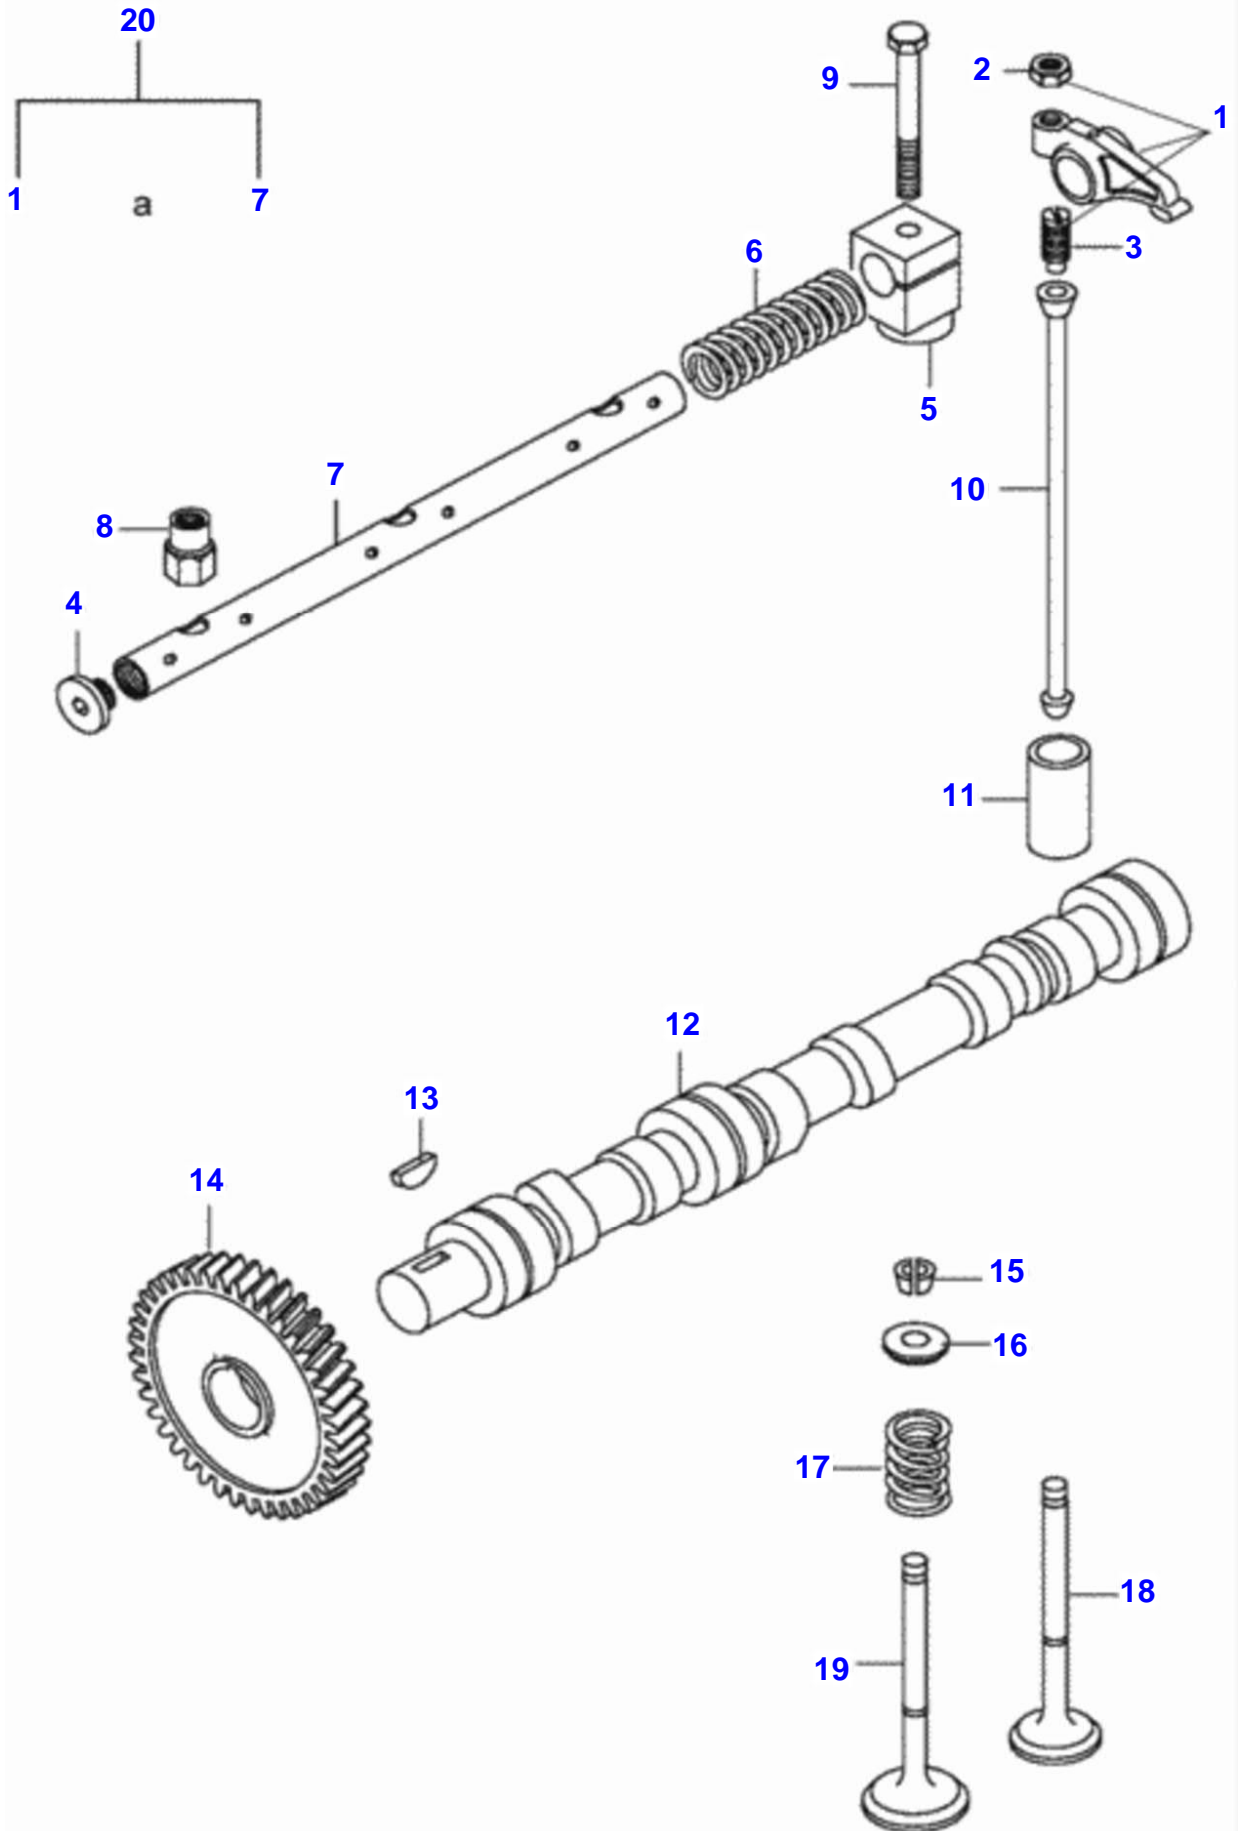

Flywheel And Gear Rim

Item	Part Number	Qty	Description	Comments
11	836752443	1	Housing	
12	598359850	2	Pin	
13	581705440	2	Bolt	
14	528902220	7	Bolt	
15	581705030	6	Screw	
16	528801800	3	Screw	
17	500951000	3	Washer	
18	837074841	1	Seal	S2
19	836007572	1	Plug	
20	453064283	1	Flywheel	
21	836117970	1	Starter Ring	Z=128
22	528902230	7	Screw	
28	504601000	3	Nut	
29	546801800	3	Stud	
31	31058600	1	Left Gasket	
	31085600	1	Left Gasket	

BF 65 TRACTOR (BRAZIL) - C006501
00000407

Valtra**BF 65 TRACTOR (BRAZIL) - C006501**

C006501

Cylinder Head

Page020-0020

Item	Part Number	Qty	Description	Comments
1	836855381	1	Head	
2	836673175	6	Valve Guide	
3	836647600	3	Valve Seat	
4	836647942	5	Pad	
5	837084523	1	Head Gasket	S1
6	836646383	15	Screw	
7	546801900	2	Stud	
8	528801800	4	Screw	
9	836855350	2	Cover	
10	836855417	2	Gasket	S1
11	615881822	1	Collet	S1
12	546901435	6	Stud	
13	835329746	1	Clamp	
14	836646359	1	Cover	
15	836646360	1	Gasket	S1
16	836859110	2	Nut	
17	836655406	2	Nut	
18	836119855	2	Washer	
19	836012841	2	Washer	S1
20	836647814	1	Hose	
21	528801780	2	Bolt	
22	836859109	2	Stud	
23	595953360	1	Pin	
24	836119837	1	Connection	
25	836640252	1	Eyelet	
26	836647835	1	Nut	
28	836659103	1	Spring	

BF 65 TRACTOR (BRAZIL) - C006501
00002071

Valtra**BF 65 TRACTOR (BRAZIL) - C006501**

C006501

Page020-0025

Valves Mechanism

Item	Part Number	Qty	Description	Comments
1	836667042	6	Complete	
2	512861000	6	Nut	
3	837069023	6	Bolt	
4	837069020	2	Plug	
5	836666609	3	Bracket	
6	836655884	2	Spring	
7	836655870	1	Shaft	
8	836655406	2	Nut	
9	529801910	1	Screw	
10	836655867	6	Push Rod	
11	836014264	6	Tappet	
12	836646374	1	Camshaft	
13	603305760	1	Key	
14	836646389	1	Gear	
15	836646382	12	Valve Cotter	
16	836646381	6	Spring Plate	
17	837073405	6	Spring	
18	836646357	3	Valve Exhaust	
19	836646356	3	Valve Inlet	
20	836667043	1	Valve Mechanism	Ref. 1,2,3,4,5,6