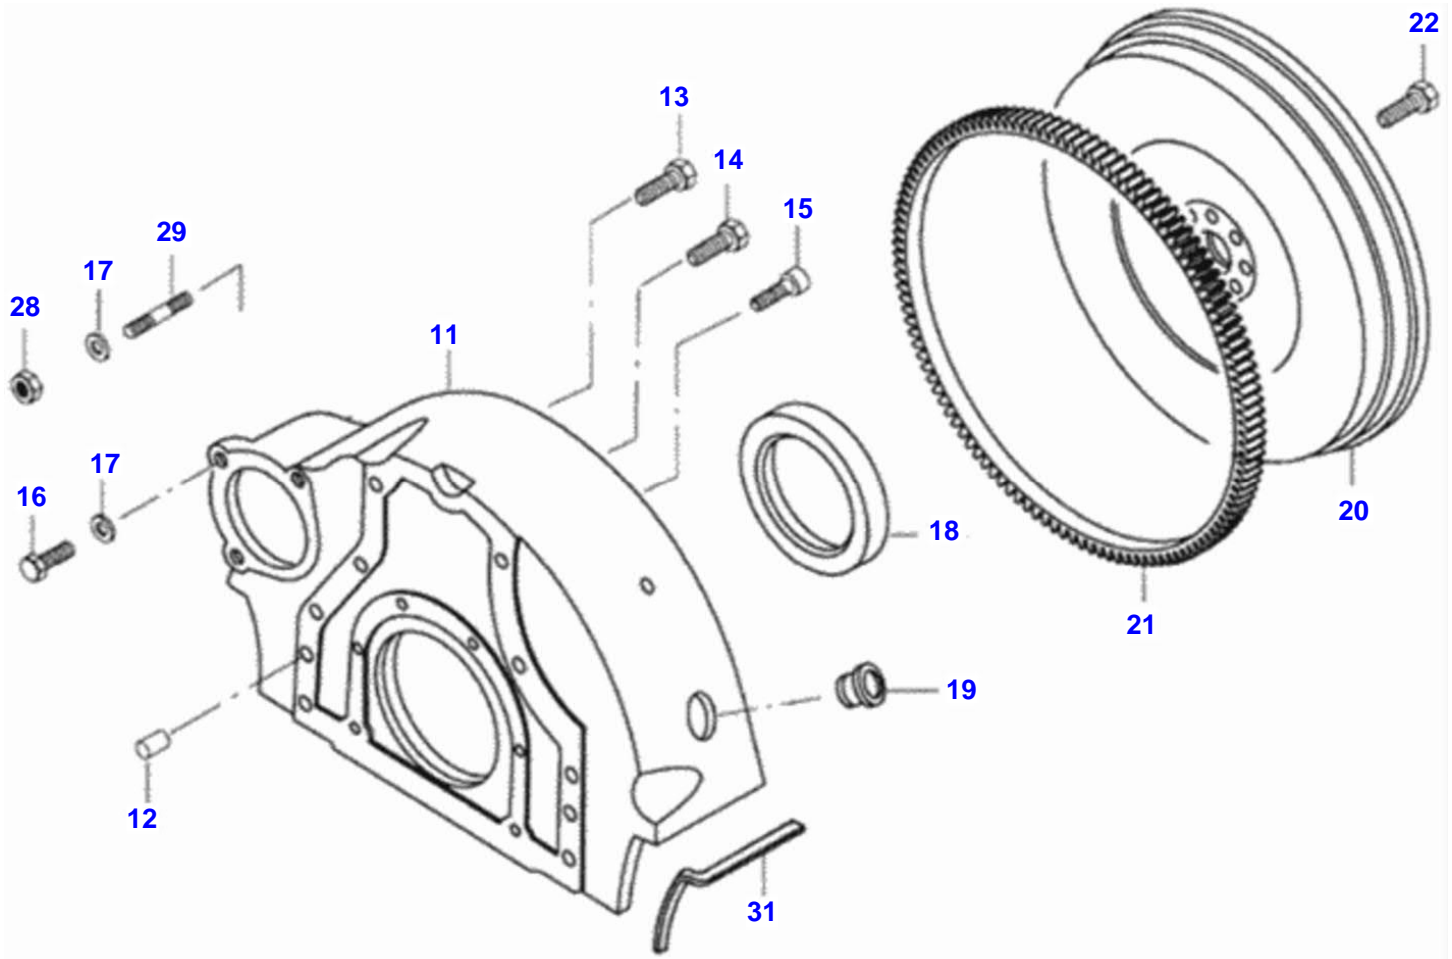

BF 65 TRACTOR (BRAZIL) - C006501
00000405

Cylinder Block

Item	Part Number	Qty	Description	Comments
1	836667523	1	Assy	
2	836322610	1	Bush	
4	836214478	6	Guide Bushing	
6	836214478	2	Guide Bushing	
7	529903180	8	Screw	
8	836647933	3	Liner	Flange s=9,08mm
	836647935	3	Liner	Flange s=9,23mm
	836666990	3	Liner	Flange s=9,03 st
	836647934	3	Liner	Flange s=9,13mm
9	836647502	6	Seal Ring	S2
10	836647503	3	Seal Ring	S2
11	640016016	4	Plug	
12	836529872	1	Pad	
13	836014334	1	Pipe	
14	640325110	2	Plug	
15	615571014	2	Seal Ring	S2
16	89609400	1	Temp. Sensor	Up to Serial or Engine Number
	89609400	1	Temp. Sensor	From Serial or Engine Number
17	528801362	2	Bolt	
18	836647400	1	Cover	
	836659543	1	Cover	
19	836659544	1	Gasket	S2
	836647401	1	Gasket	S2
20	640325018	2	Plug	
21	KH3617	2	Seal Ring	
22	836019756	1	Plug	
23	640016018	1	Plug	
24	640016012	1	Plug	
36	615881824	1	O-Ring	
	836640356	1	Gasket Set S1+S2	S1 + S2
	836640289	1	Kit, Joint	S1

Flywheel And Gear Rim

Item	Part Number	Qty	Description	Comments
11	836752443	1	Housing	
12	598359850	2	Pin	
13	581705440	2	Bolt	
14	528902220	7	Bolt	
15	581705030	6	Screw	
16	528801800	3	Screw	
17	500951000	3	Washer	
18	837074841	1	Seal	S2
19	836007572	1	Plug	
20	453064283	1	Flywheel	
21	836117970	1	Starter Ring	Z=128
22	528902230	7	Screw	
28	504601000	3	Nut	
29	546801800	3	Stud	
31	31058600	1	Left Gasket	
	31085600	1	Left Gasket	